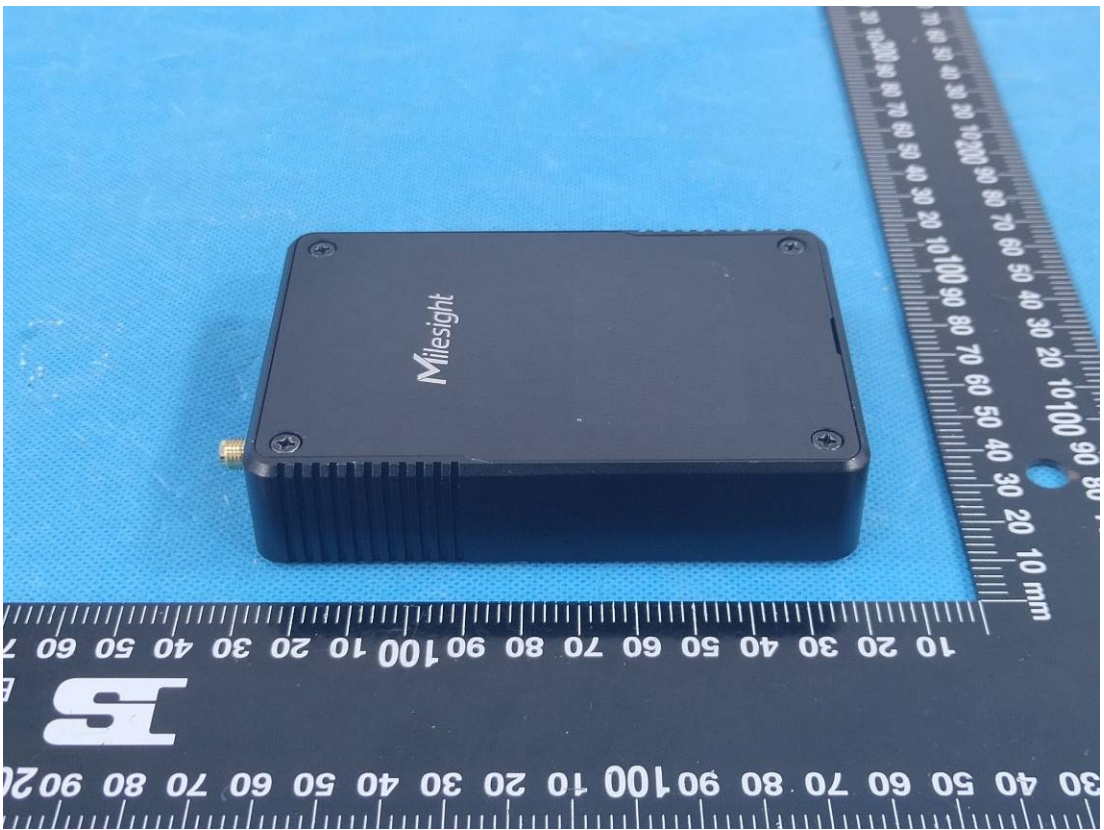

**EXHIBIT B - EUT EXTERNAL PHOTOGRAPHS**

UG56-L04AF-915M

Lora Antenna