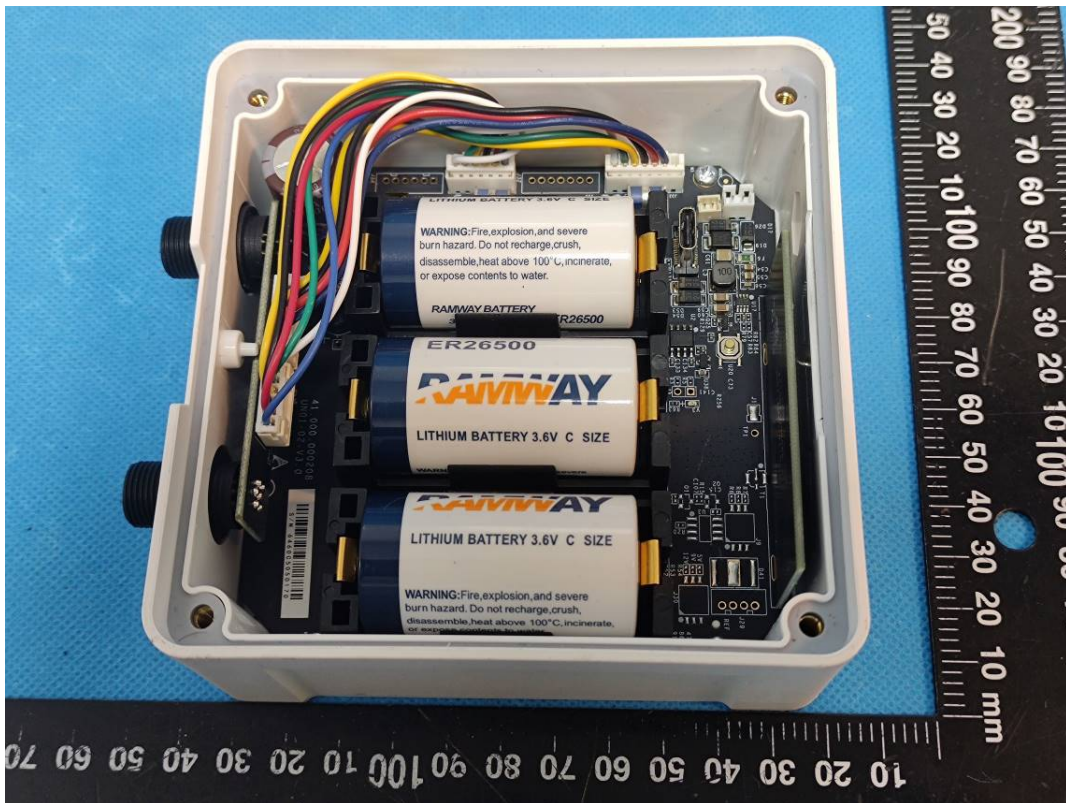

UC512-DI-915M

# Lora Antenna

**NFC Antenna(Receiving Only)**

UC512-DI-915M+PNEA

NFC Antenna(Receiving Only)