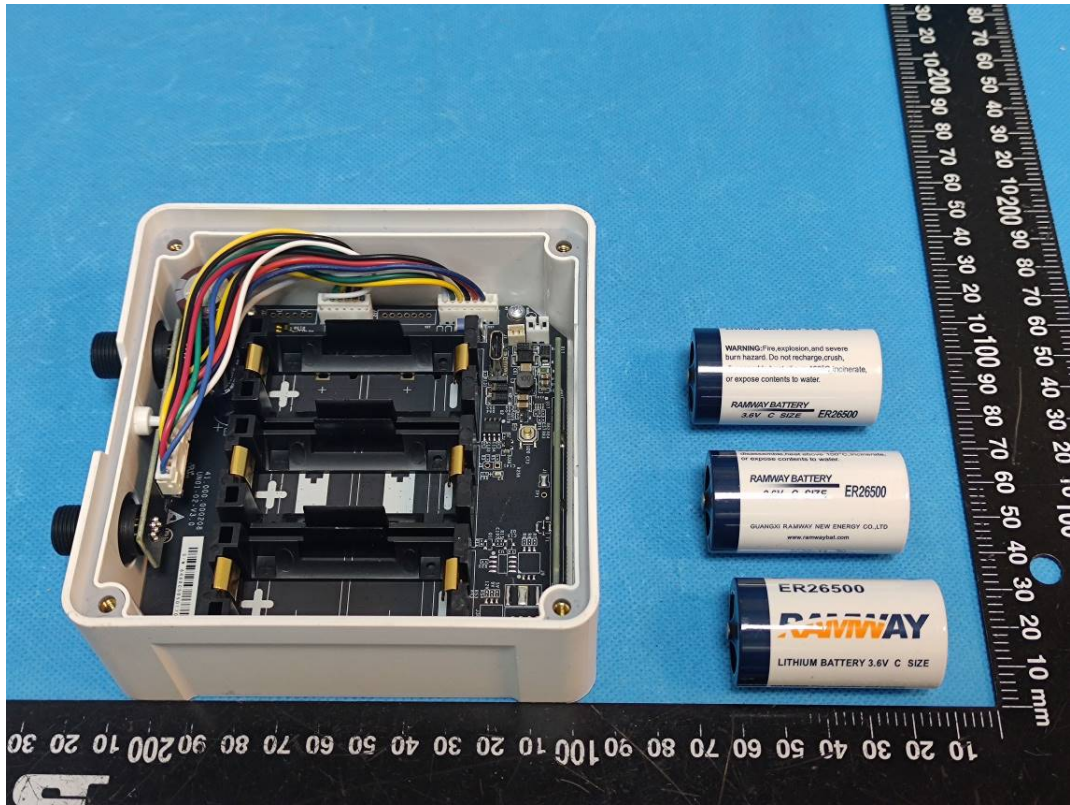

UC512-DI-915M

# Lora Antenna

**NFC Antenna(Receiving Only)**

UC512-DI-915M+PNEA

NFC Antenna(Receiving Only)