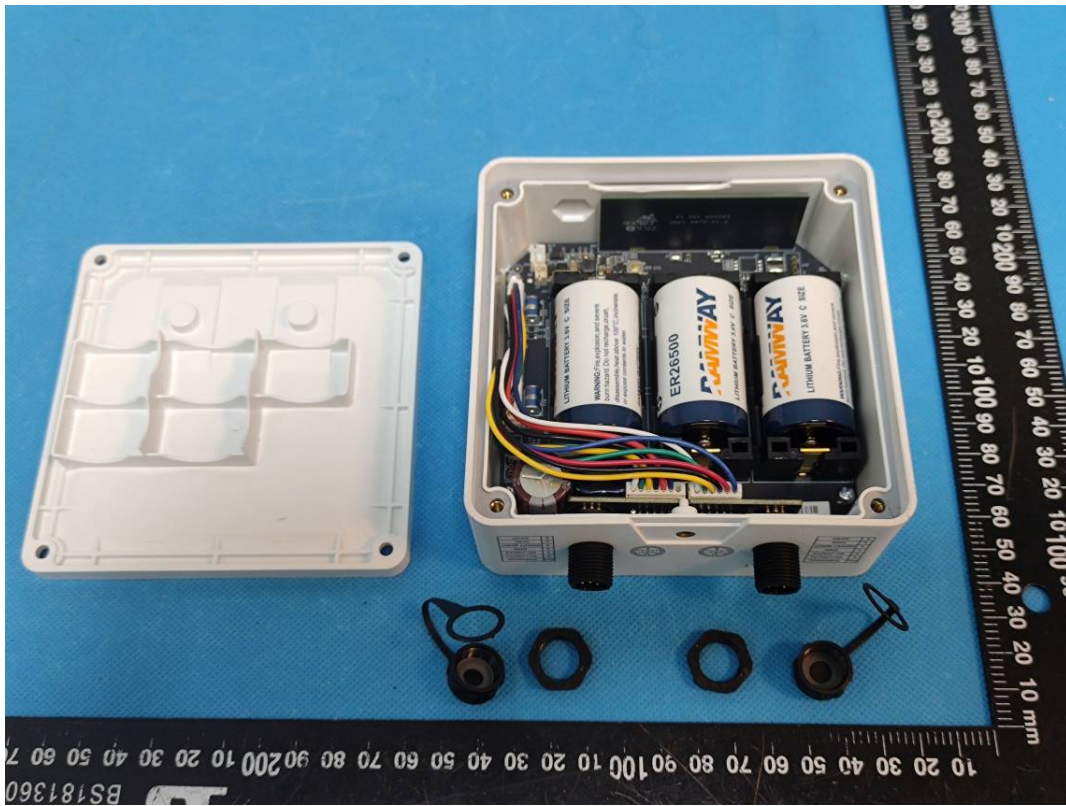

UC512-DI-915M

# Lora Antenna

**NFC Antenna(Receiving Only)**

UC512-DI-915M+PNEA

NFC Antenna(Receiving Only)