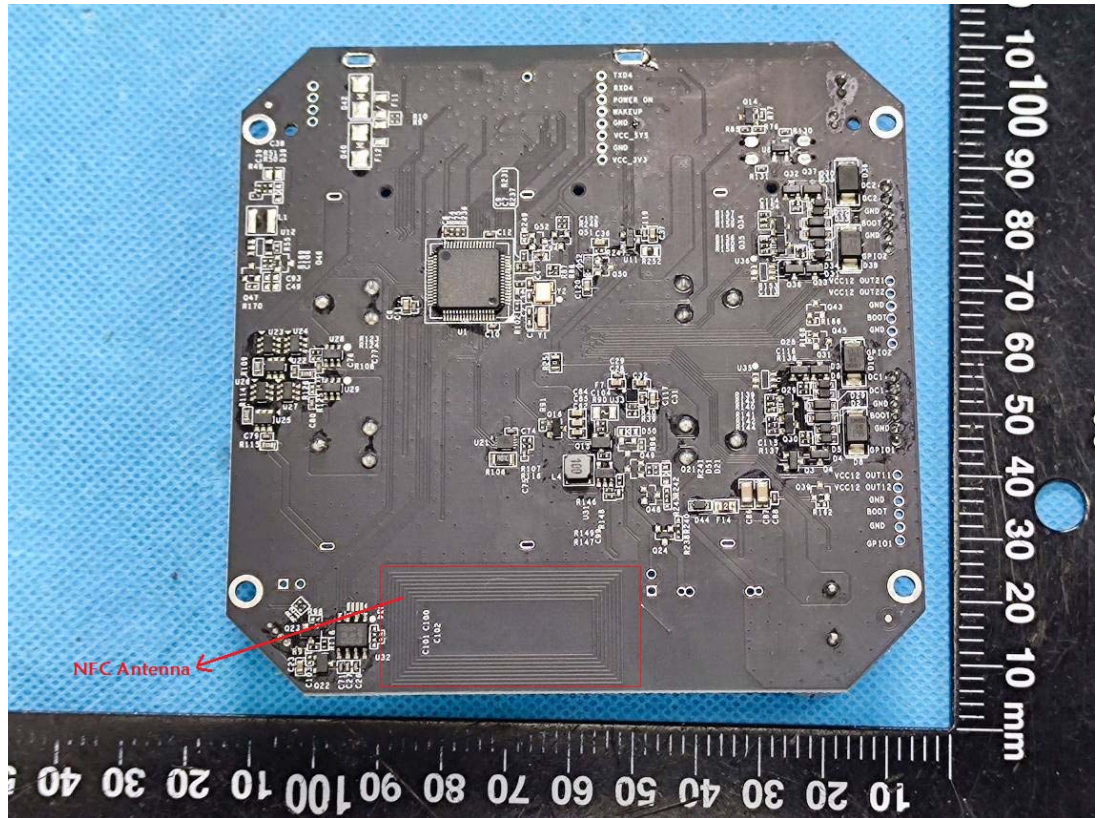

EXHIBIT C - EUT INTERNAL PHOTOGRAPHS

Model: UC511-DI-915M

LoRaAntenna

Model: UC512-DI-915M

LoRa Antenna