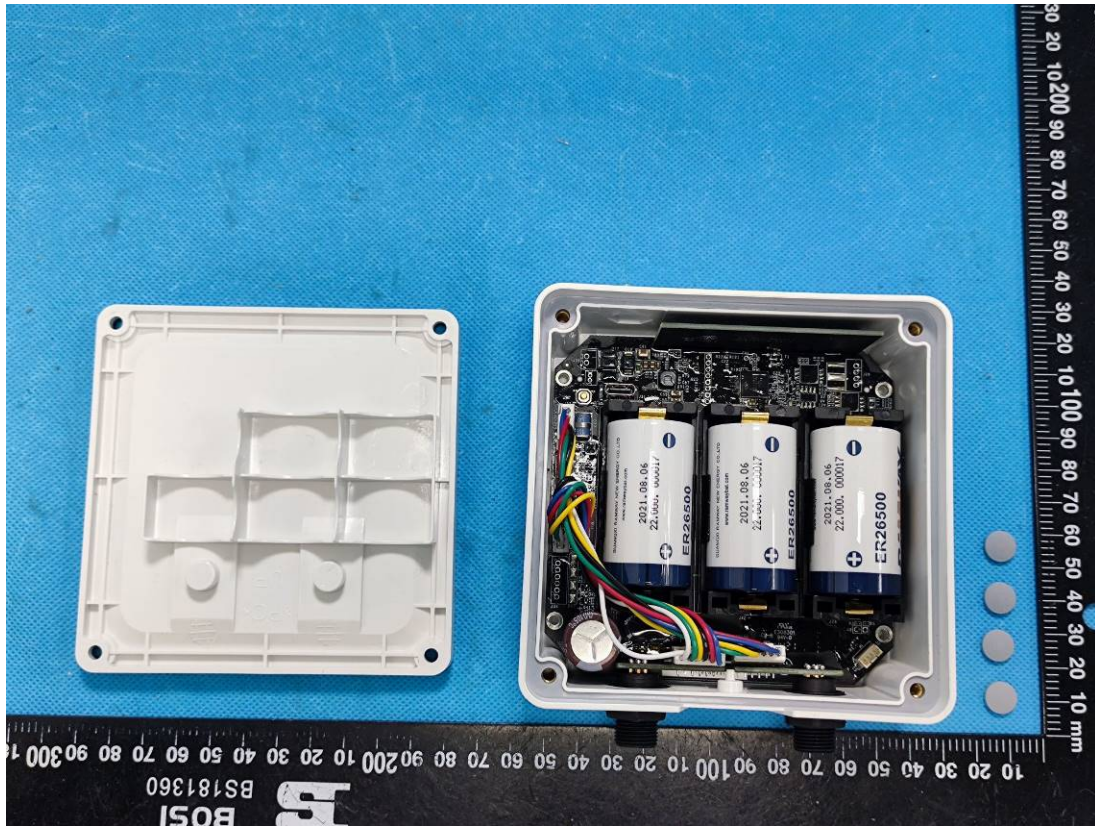

EXHIBIT C - EUT INTERNAL PHOTOGRAPHS

Model: UC511-DI-915M

LoRaAntenna

Model: UC512-DI-915M

LoRa Antenna