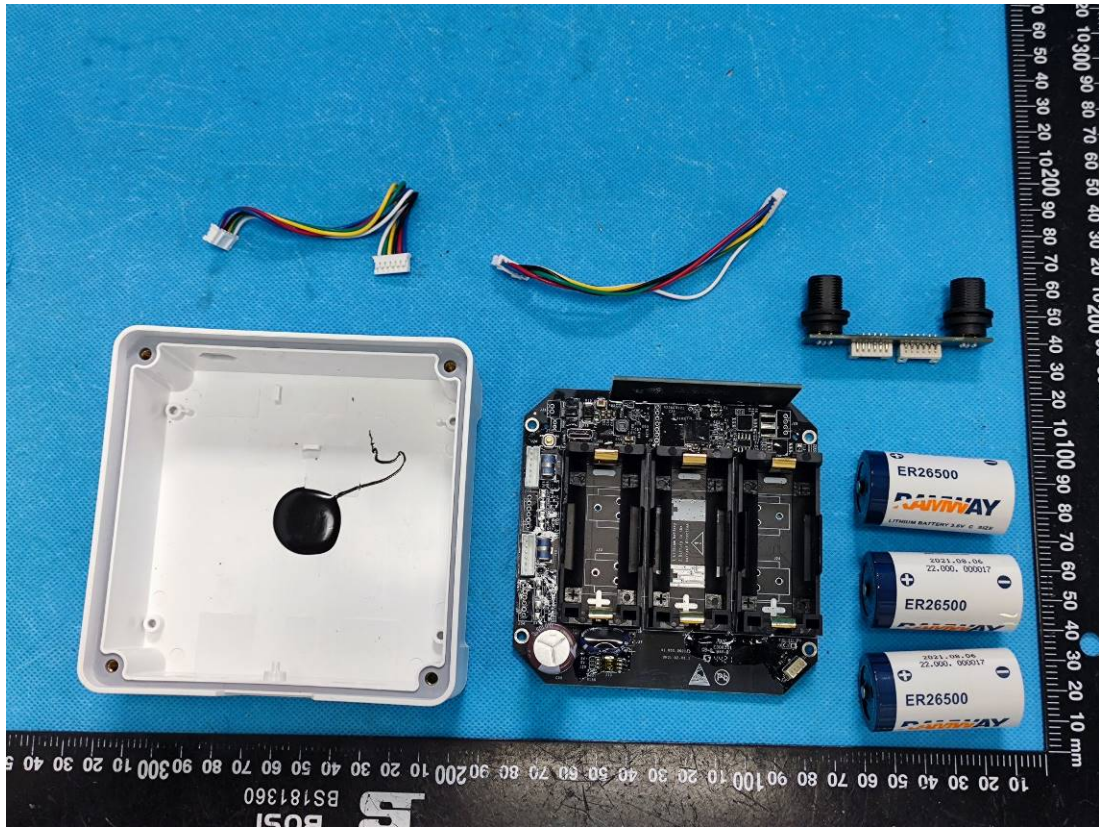

EXHIBIT C - EUT INTERNAL PHOTOGRAPHS

Model: UC511-DI-915M

LoRaAntenna

Model: UC512-DI-915M

LoRa Antenna