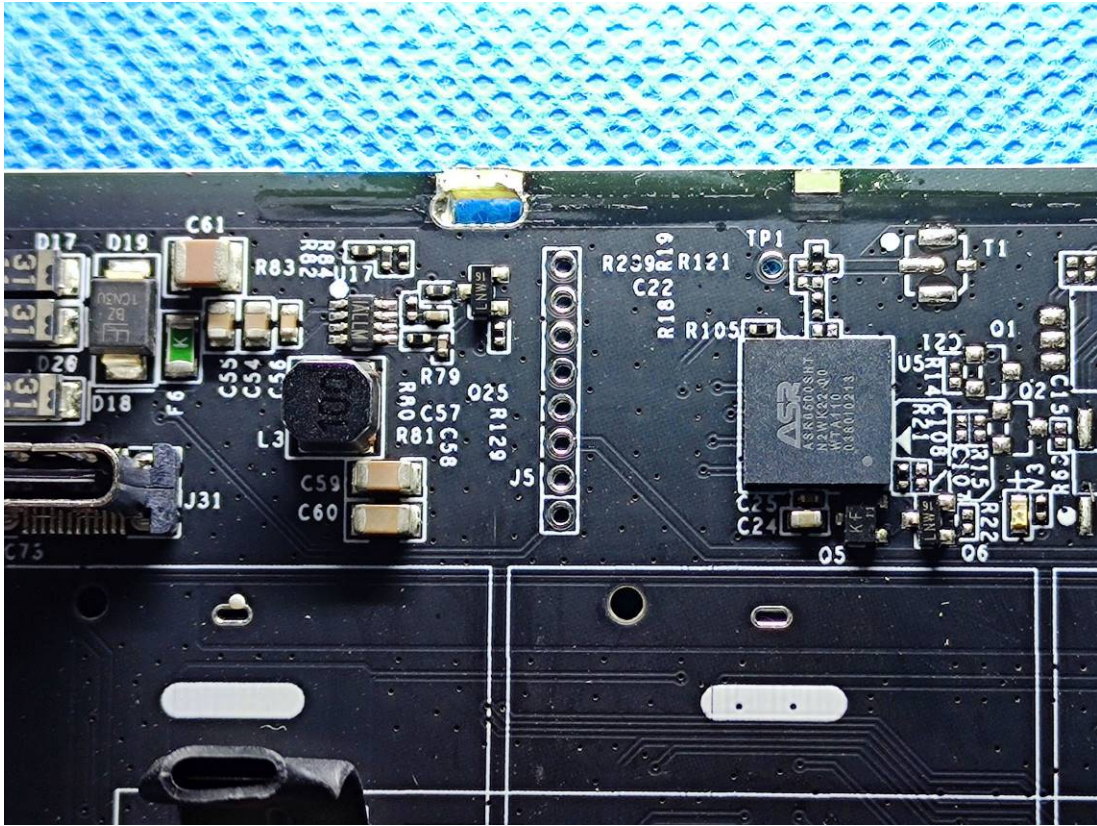

EXHIBIT C - EUT INTERNAL PHOTOGRAPHS

Model: UC511-DI-915M

LoRaAntenna

Model: UC512-DI-915M

LoRa Antenna