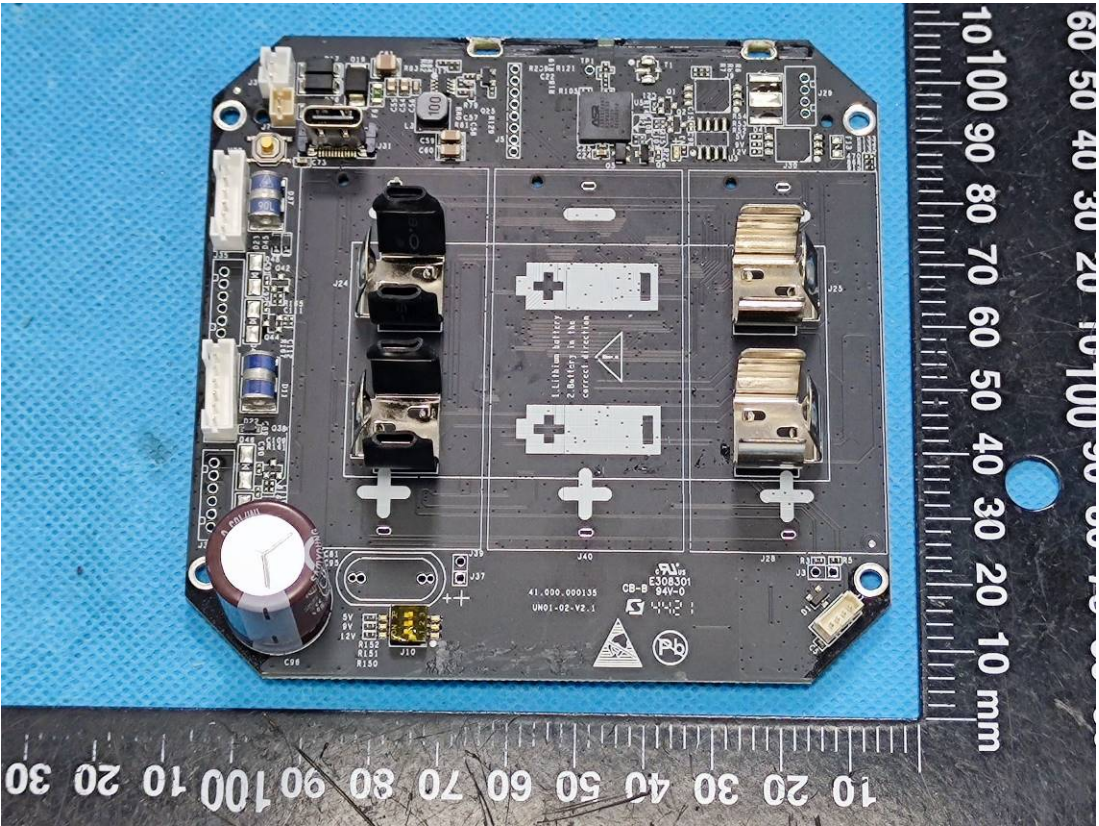

EXHIBIT C - EUT INTERNAL PHOTOGRAPHS

Model: UC511-DI-915M

LoRaAntenna

Model: UC512-DI-915M

LoRa Antenna