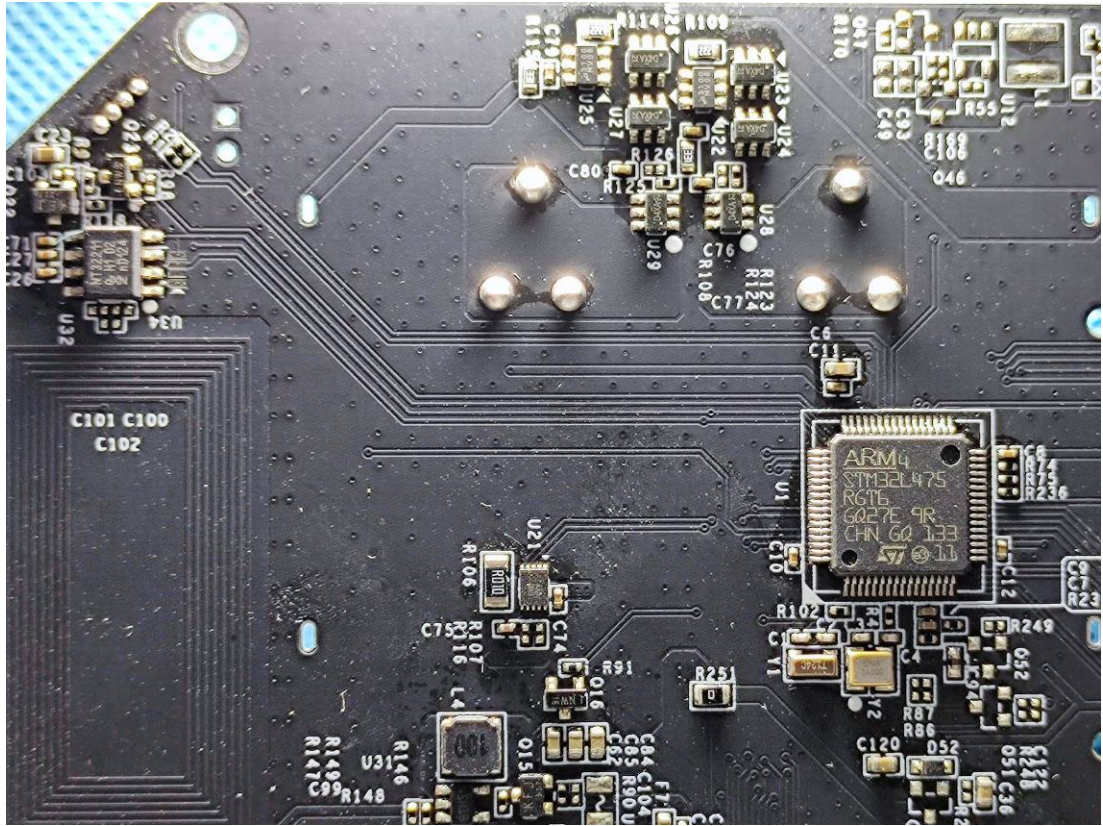

EXHIBIT C - EUT INTERNAL PHOTOGRAPHS

Model: UC511-DI-915M

LoRaAntenna

Model: UC512-DI-915M

LoRa Antenna