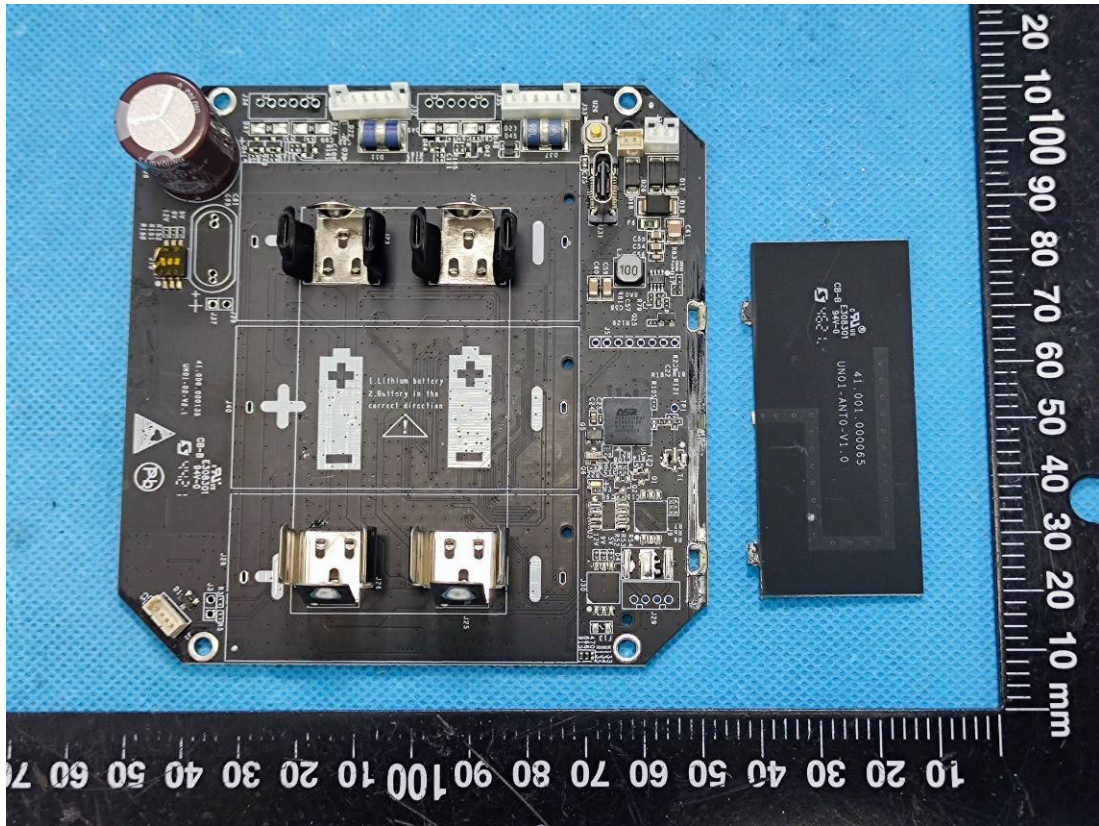

EXHIBIT C - EUT INTERNAL PHOTOGRAPHS

Model: UC511-DI-915M

LoRaAntenna

Model: UC512-DI-915M

LoRa Antenna