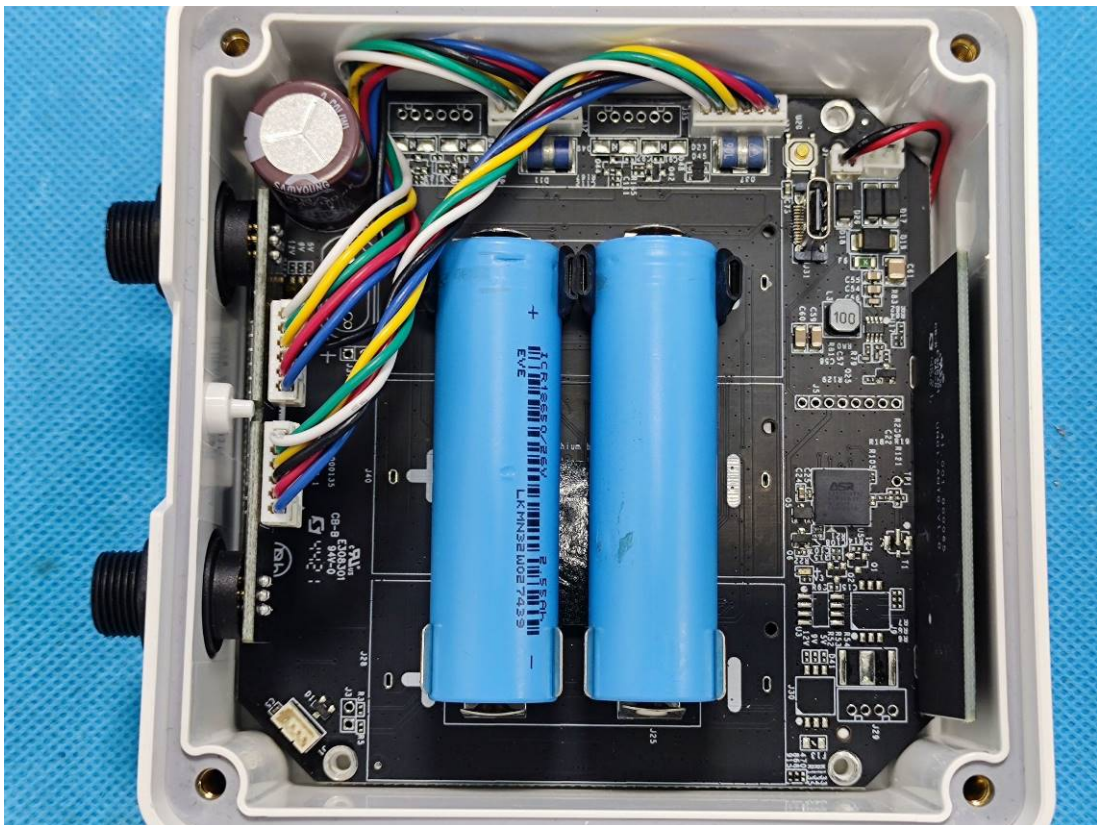

EXHIBIT C - EUT INTERNAL PHOTOGRAPHS

Model: UC511-DI-915M

LoRaAntenna

Model: UC512-DI-915M

LoRa Antenna