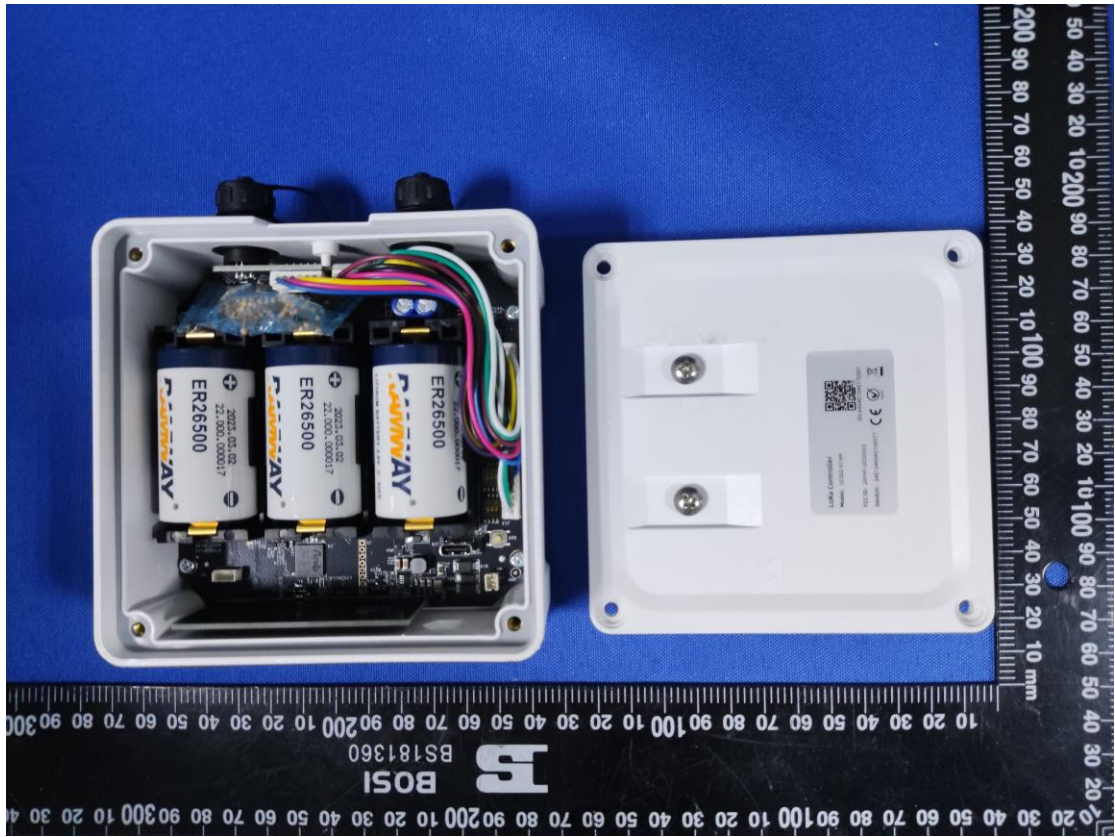

UC501-915M (Internal antenna)

LoRa Ant(Internal ant)

UC501-915M (External antenna)

Remark: The other internal photos are totally same to UC501-915M (Internal antenna) that is shown above.

UC502-915M (Internal antenna)

LoRa Ant(Internal ant)

UC502-915M (External antenna)

Remark: The other internal photos are totally same to UC502-915M (Internal antenna) that is shown above.