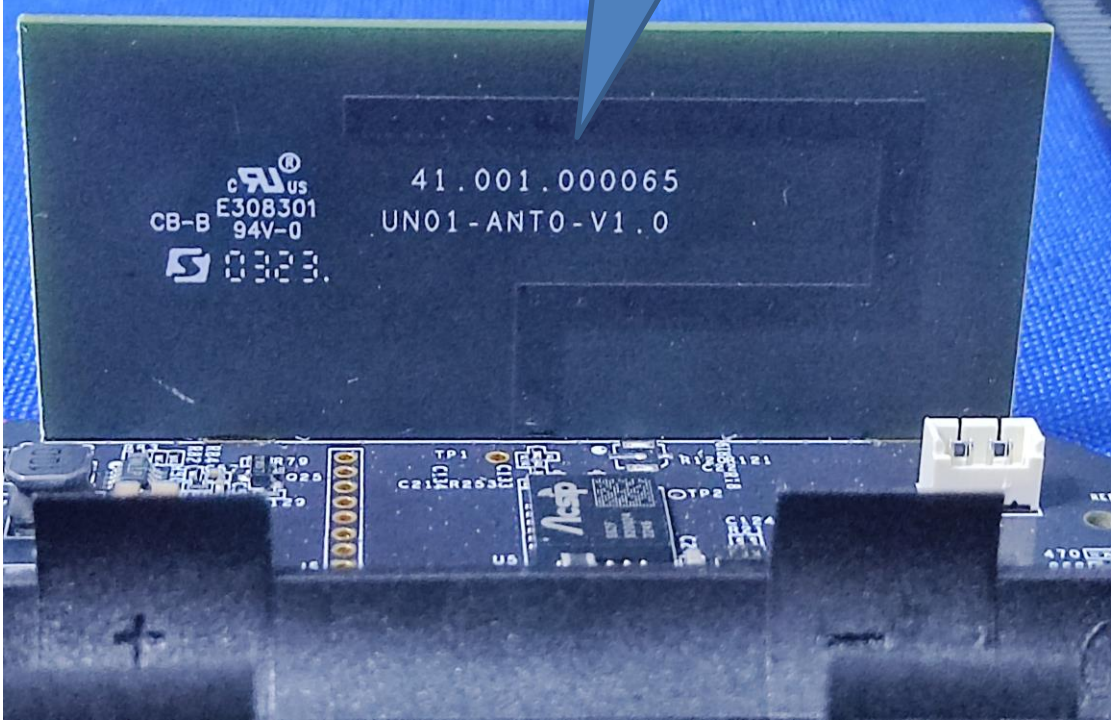

UC501-915M (Internal antenna)

LoRa Ant(Internal ant)

UC501-915M (External antenna)

Remark: The other internal photos are totally same to UC501-915M (Internal antenna) that is shown above.

UC502-915M (Internal antenna)

LoRa Ant(Internal ant)

UC502-915M (External antenna)

Remark: The other internal photos are totally same to UC502-915M (Internal antenna) that is shown above.