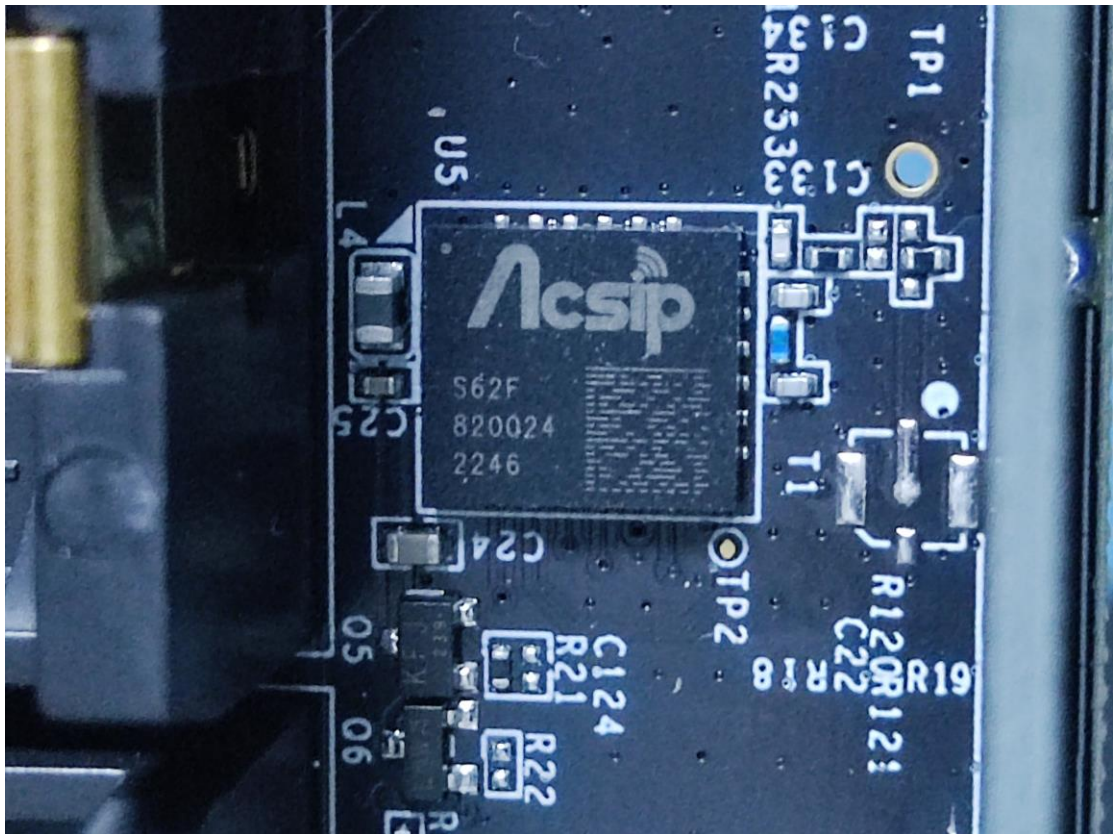

UC501-915M (Internal antenna)

LoRa Ant(Internal ant)

UC501-915M (External antenna)

Remark: The other internal photos are totally same to UC501-915M (Internal antenna) that is shown above.

UC502-915M (Internal antenna)

LoRa Ant(Internal ant)

UC502-915M (External antenna)

Remark: The other internal photos are totally same to UC502-915M (Internal antenna) that is shown above.