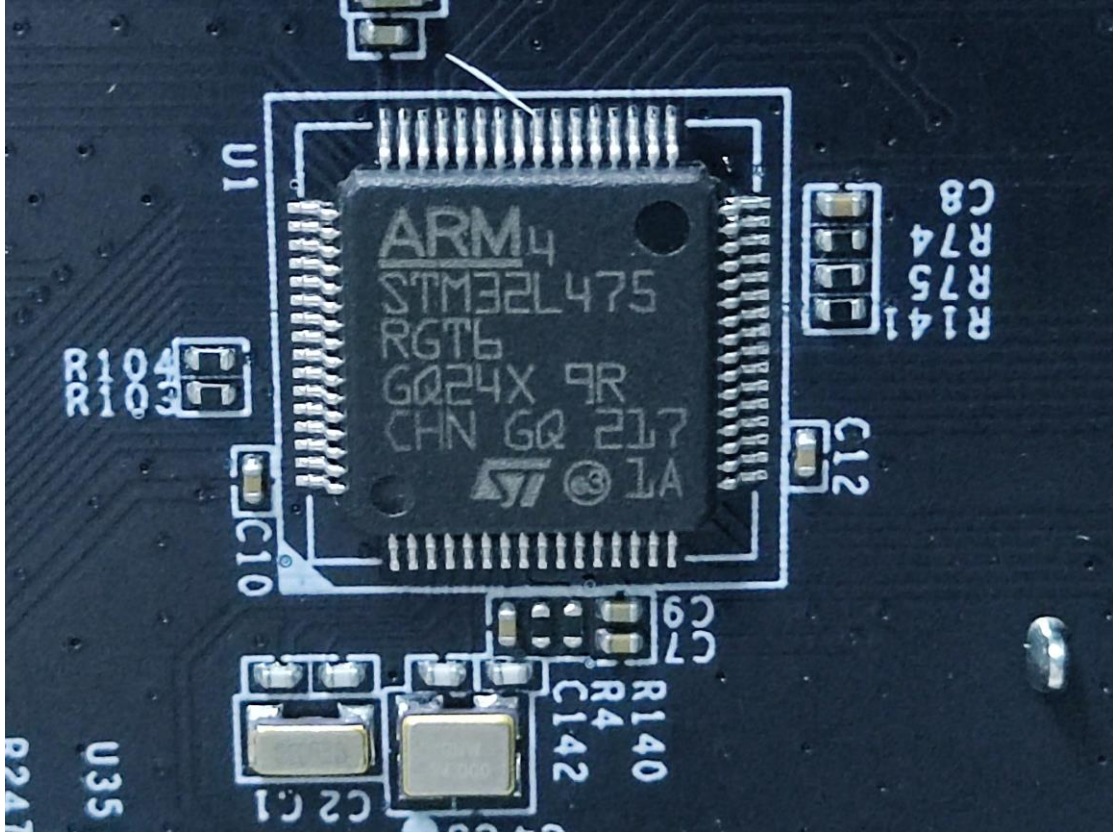

UC501-915M (Internal antenna)

LoRa Ant(Internal ant)

UC501-915M (External antenna)

Remark: The other internal photos are totally same to UC501-915M (Internal antenna) that is shown above.

UC502-915M (Internal antenna)

LoRa Ant(Internal ant)

UC502-915M (External antenna)

Remark: The other internal photos are totally same to UC502-915M (Internal antenna) that is shown above.