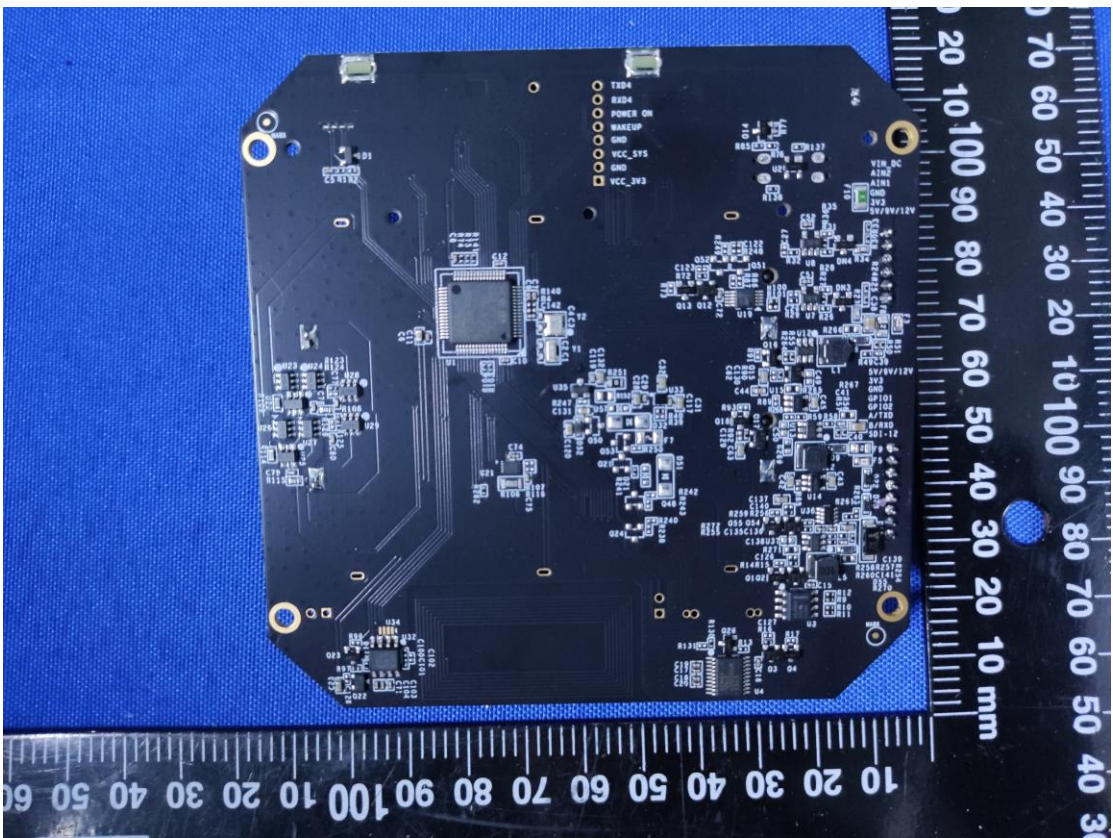

UC501-915M (Internal antenna)

LoRa Ant(Internal ant)

UC501-915M (External antenna)

Remark: The other internal photos are totally same to UC501-915M (Internal antenna) that is shown above.

UC502-915M (Internal antenna)

LoRa Ant(Internal ant)

UC502-915M (External antenna)

Remark: The other internal photos are totally same to UC502-915M (Internal antenna) that is shown above.