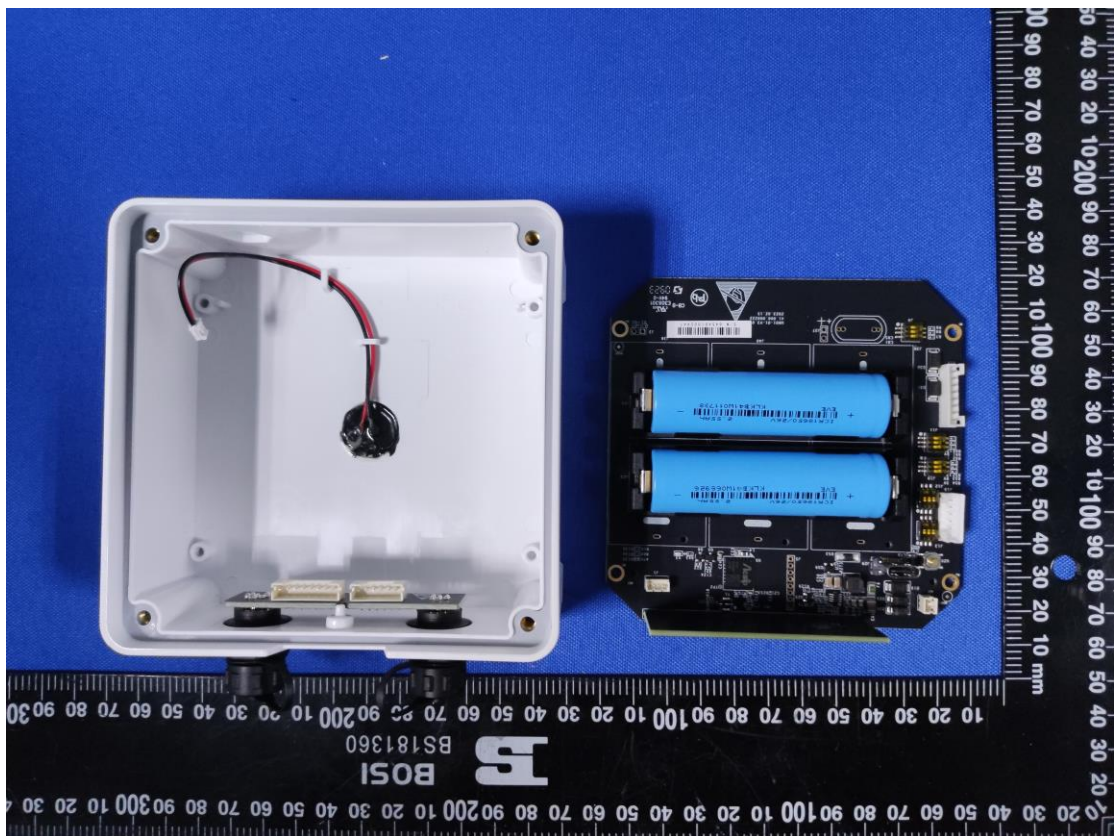

UC501-915M (Internal antenna)

LoRa Ant(Internal ant)

UC501-915M (External antenna)

Remark: The other internal photos are totally same to UC501-915M (Internal antenna) that is shown above.

UC502-915M (Internal antenna)

LoRa Ant(Internal ant)

UC502-915M (External antenna)

Remark: The other internal photos are totally same to UC502-915M (Internal antenna) that is shown above.