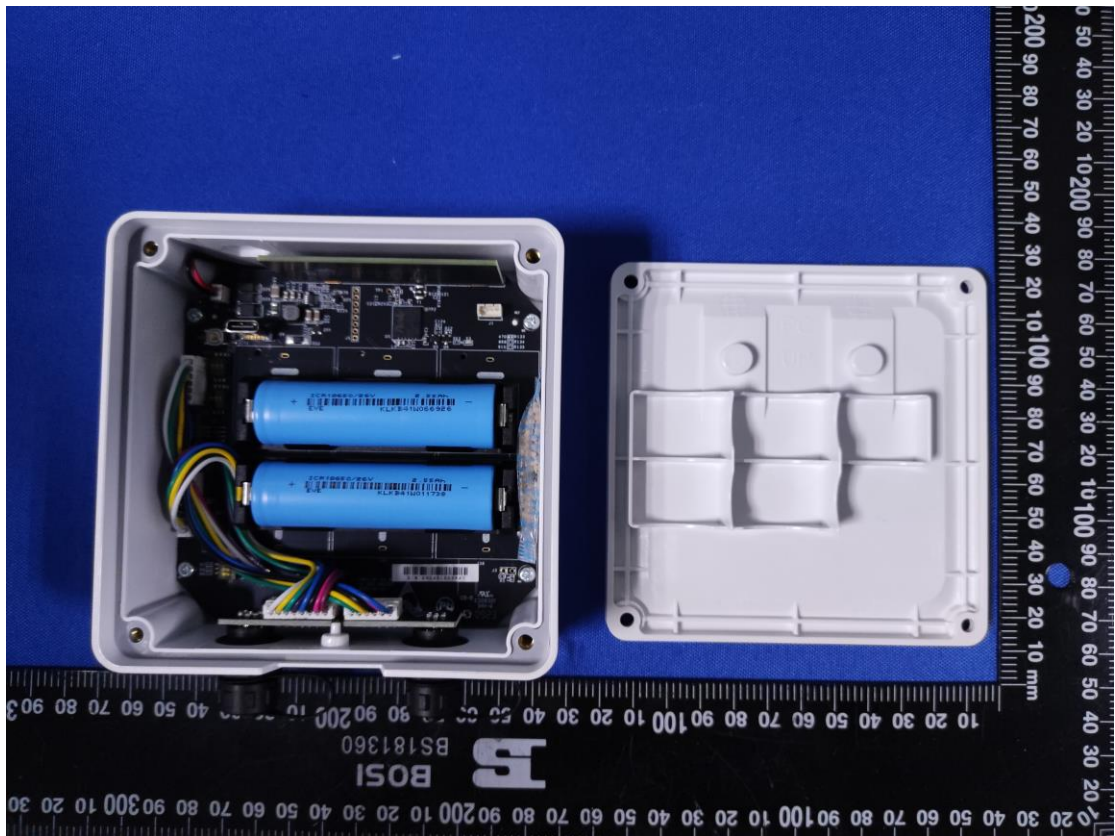

UC501-915M (Internal antenna)

LoRa Ant(Internal ant)

UC501-915M (External antenna)

Remark: The other internal photos are totally same to UC501-915M (Internal antenna) that is shown above.

UC502-915M (Internal antenna)

LoRa Ant(Internal ant)

UC502-915M (External antenna)

Remark: The other internal photos are totally same to UC502-915M (Internal antenna) that is shown above.