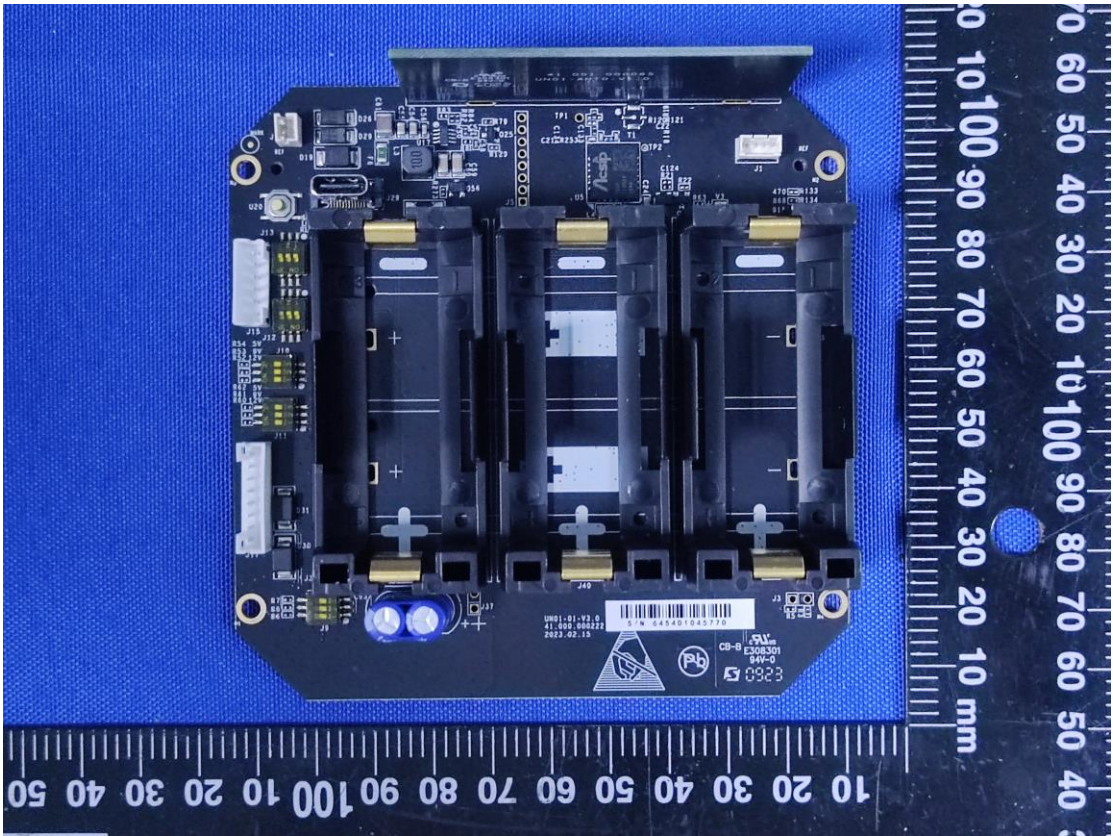

UC501-915M (Internal antenna)

LoRa Ant(Internal ant)

UC501-915M (External antenna)

Remark: The other internal photos are totally same to UC501-915M (Internal antenna) that is shown above.

UC502-915M (Internal antenna)

LoRa Ant(Internal ant)

UC502-915M (External antenna)

Remark: The other internal photos are totally same to UC502-915M (Internal antenna) that is shown above.