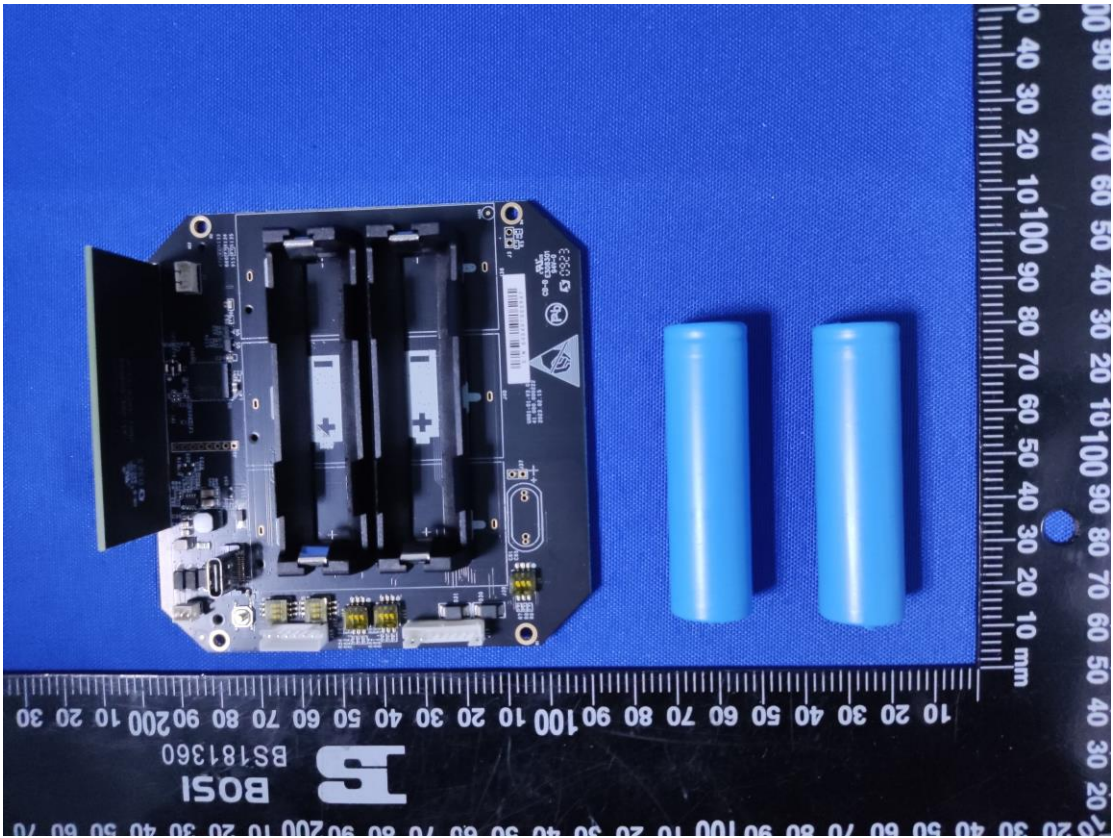

UC501-915M (Internal antenna)

LoRa Ant(Internal ant)

UC501-915M (External antenna)

Remark: The other internal photos are totally same to UC501-915M (Internal antenna) that is shown above.

UC502-915M (Internal antenna)

LoRa Ant(Internal ant)

UC502-915M (External antenna)

Remark: The other internal photos are totally same to UC502-915M (Internal antenna) that is shown above.