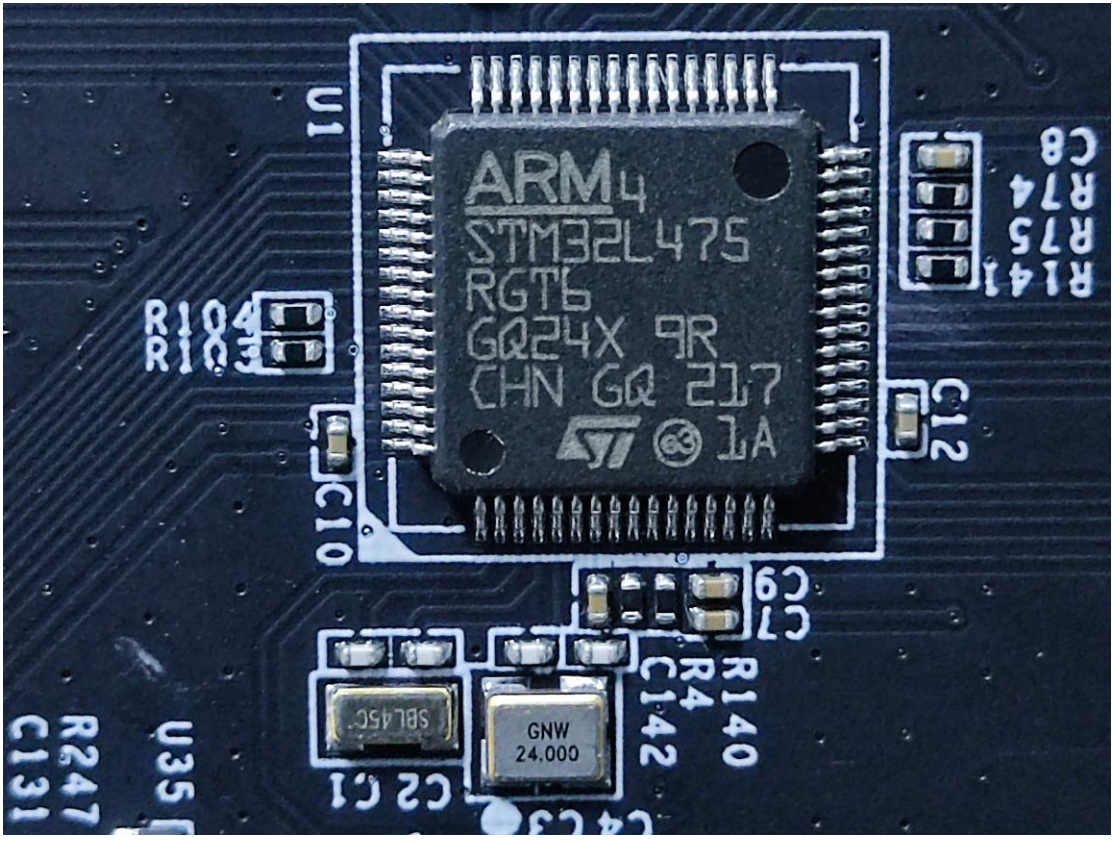

UC501-915M (Internal antenna)

LoRa Ant(Internal ant)

UC501-915M (External antenna)

Remark: The other internal photos are totally same to UC501-915M (Internal antenna) that is shown above.

UC502-915M (Internal antenna)

LoRa Ant(Internal ant)

UC502-915M (External antenna)

Remark: The other internal photos are totally same to UC502-915M (Internal antenna) that is shown above.