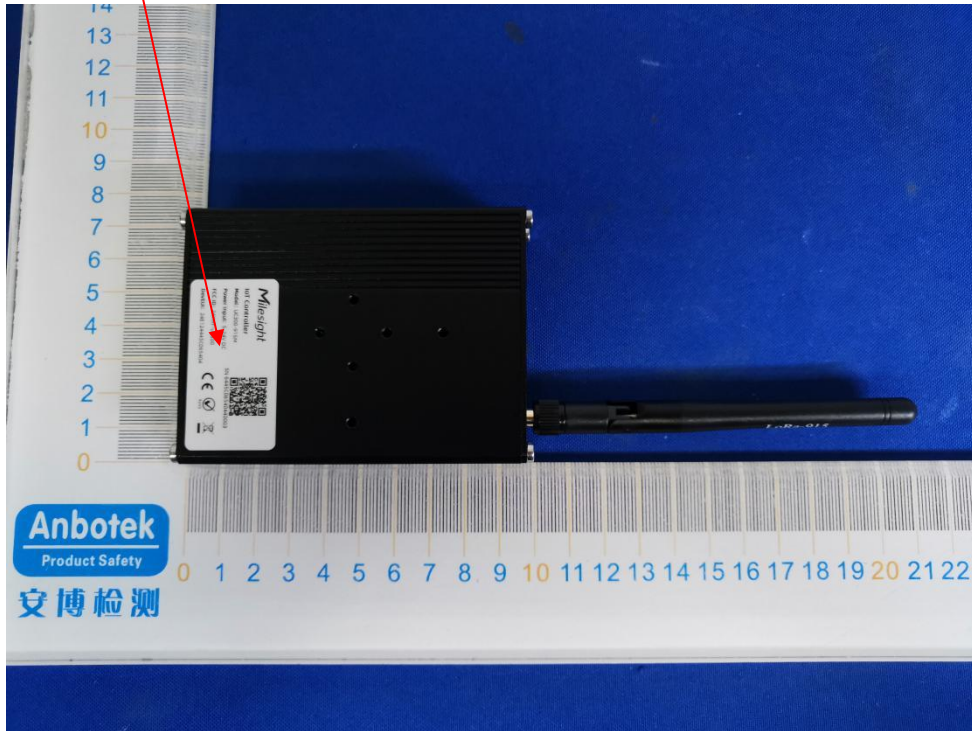

Label Location:

Milesight

IoT Controller

Model: UC300- 915M

Power Input: 5-24V DC

FCC ID: 2AYHY-UC300KS

DevEUI: 24E124445B433067

SN 6445B43306740003