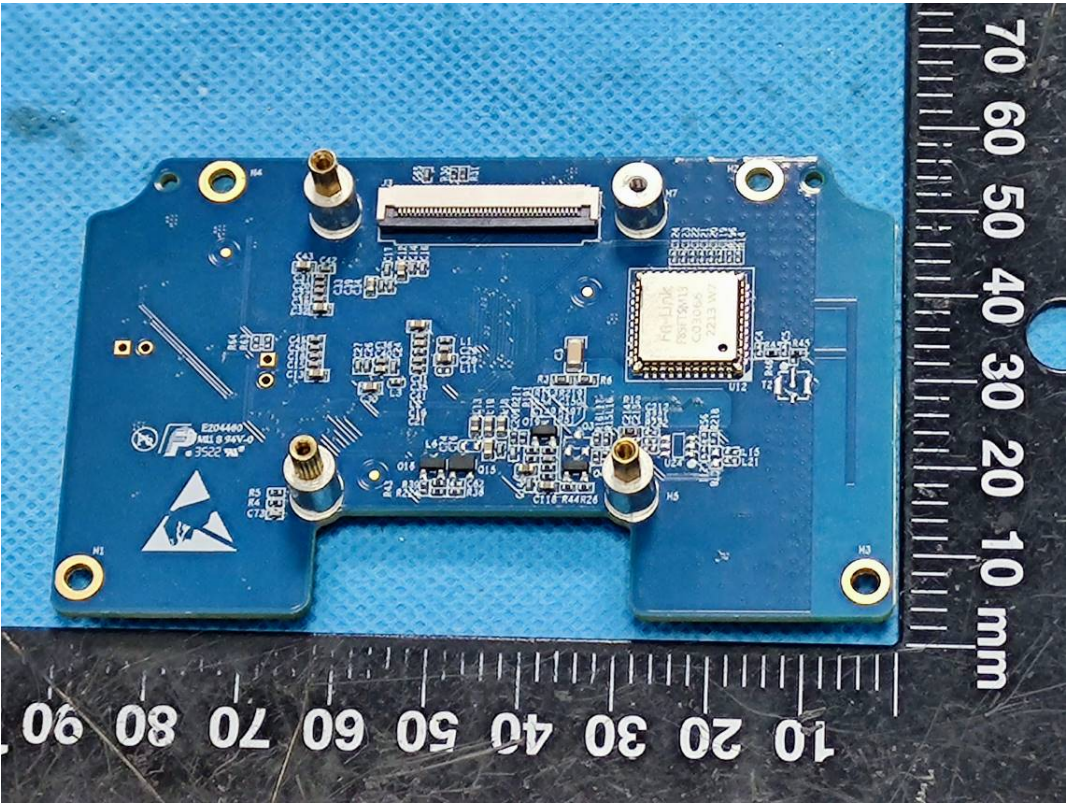

EXHIBIT C - EUT INTERNAL PHOTOGRAPHS

Wifi Antenna

4G Antenna

GPS Antenna

Contains Sensor, FCC ID: 2ASYV-K-LD2

Antenna