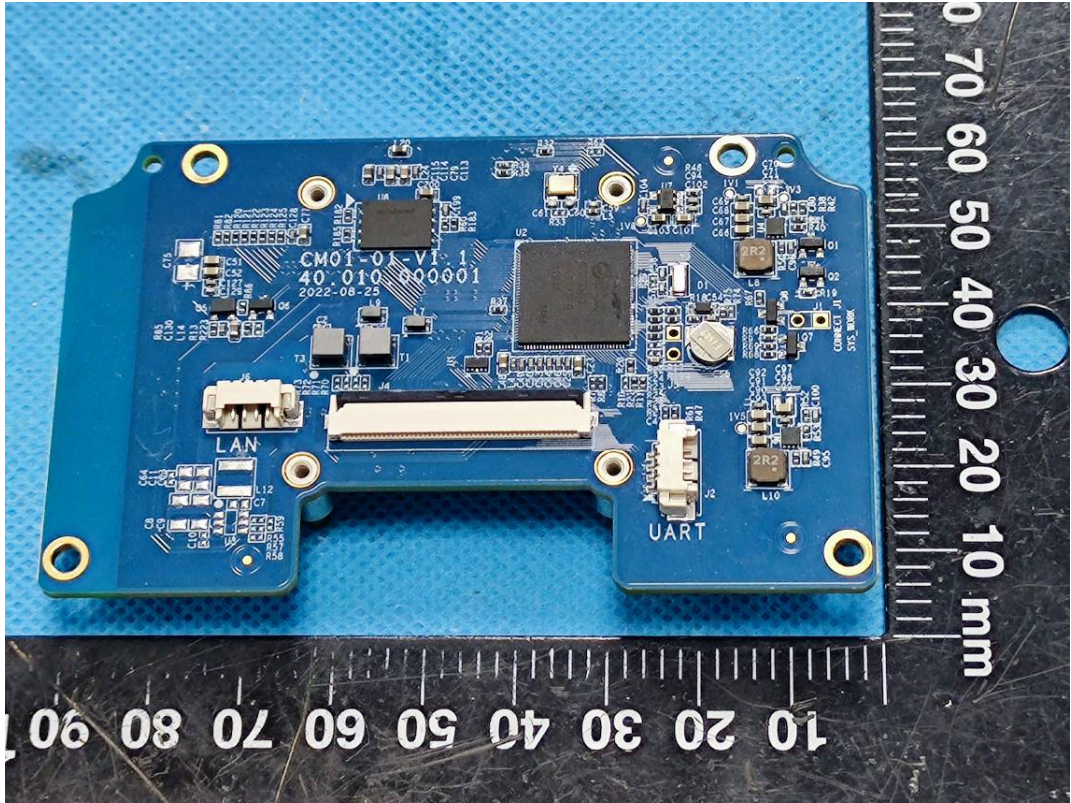

EXHIBIT C - EUT INTERNAL PHOTOGRAPHS

Wifi Antenna

4G Antenna

GPS Antenna

Contains Sensor, FCC ID: 2ASYV-K-LD2

Antenna