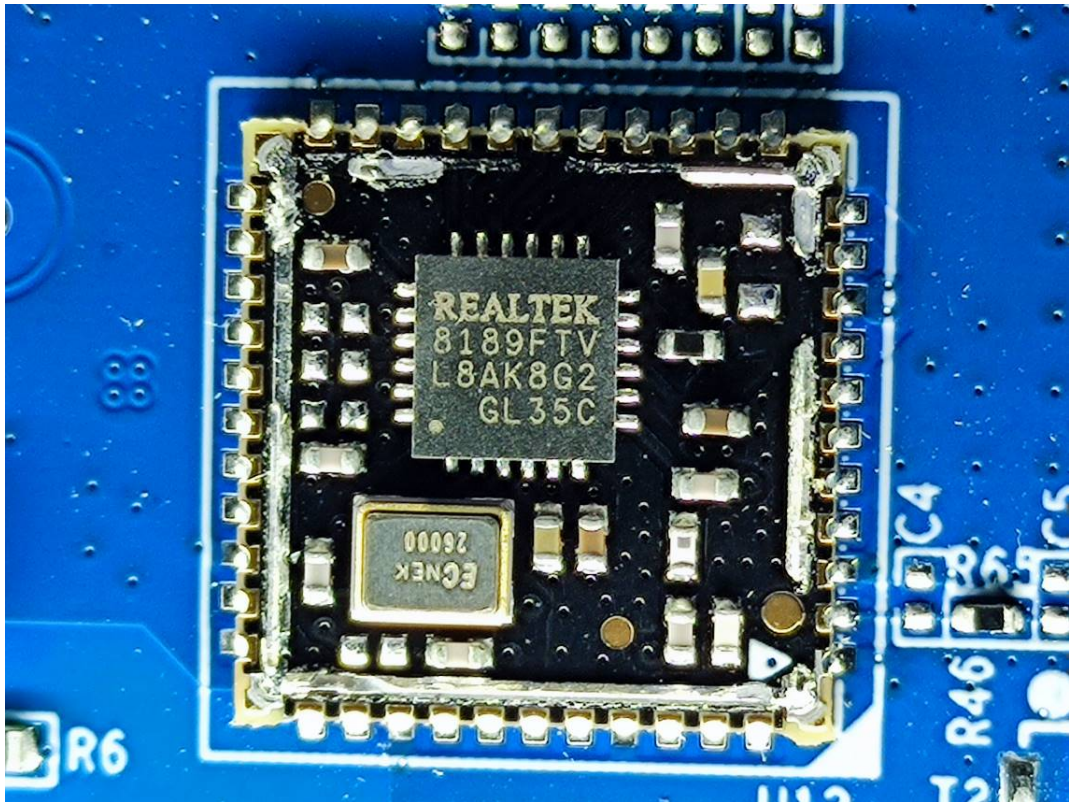

EXHIBIT C - EUT INTERNAL PHOTOGRAPHS

Wifi Antenna

4G Antenna

GPS Antenna

Contains Sensor, FCC ID: 2ASYV-K-LD2

Antenna