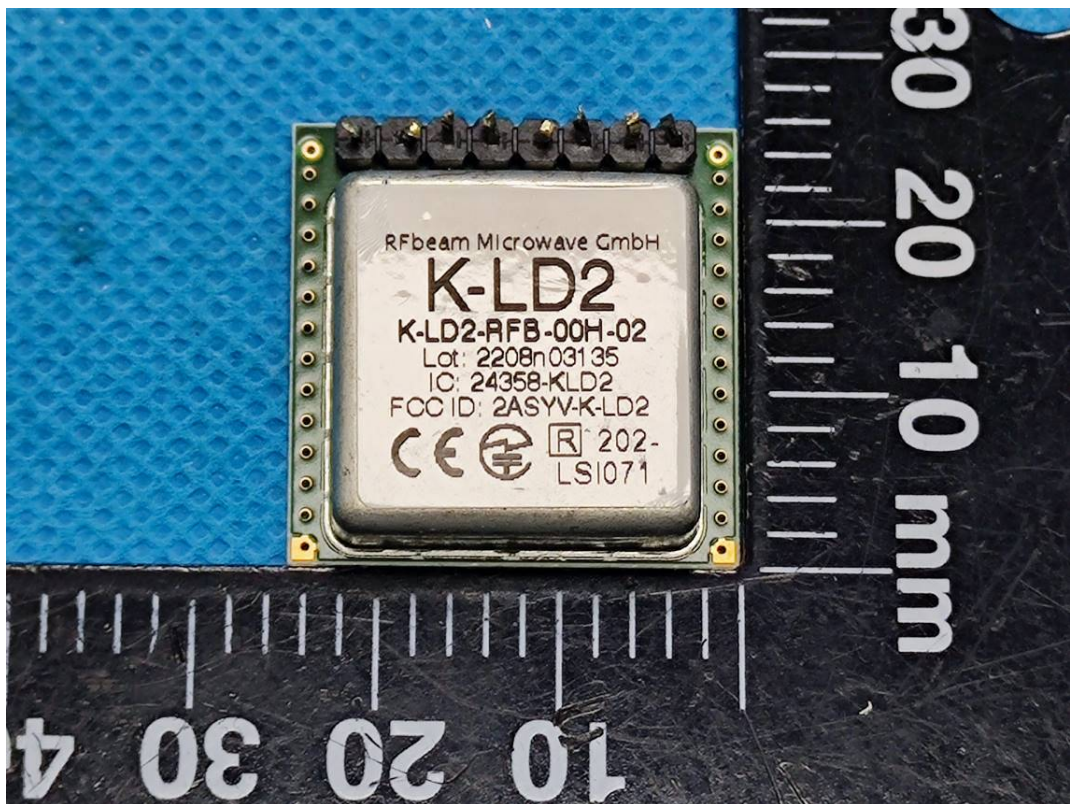

EXHIBIT C - EUT INTERNAL PHOTOGRAPHS

Wifi Antenna

4G Antenna

GPS Antenna

Contains Sensor, FCC ID: 2ASYV-K-LD2

Antenna