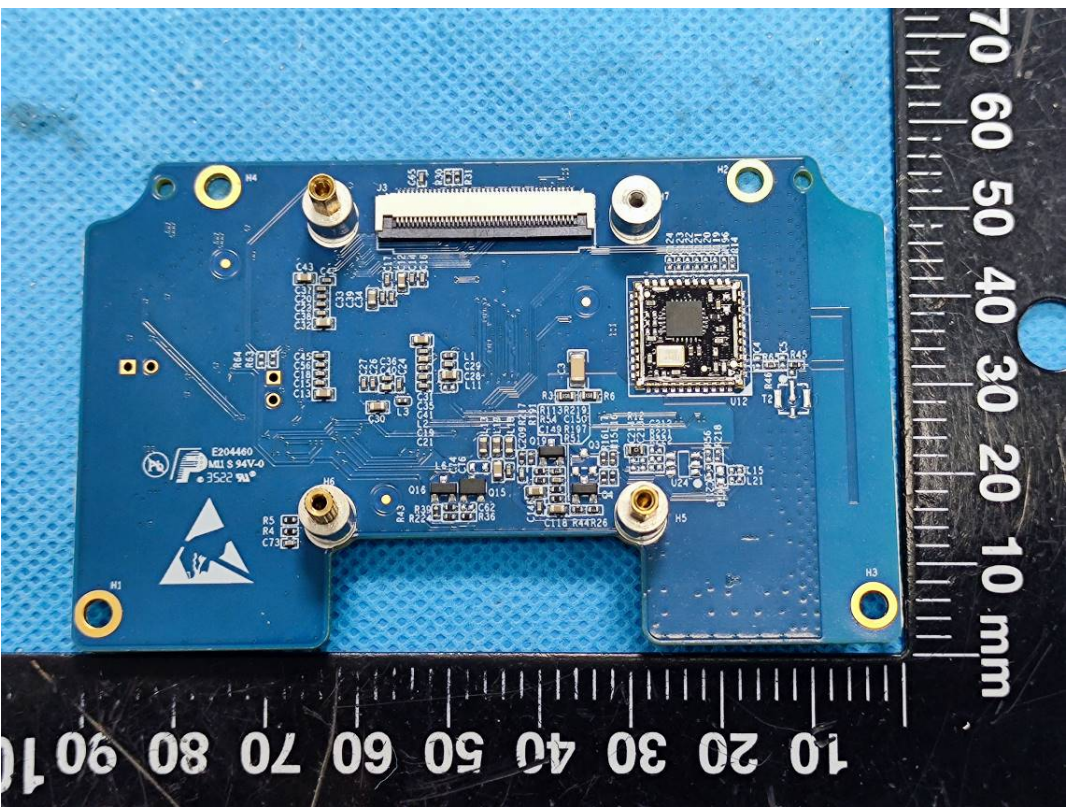

EXHIBIT C - EUT INTERNAL PHOTOGRAPHS

Wifi Antenna

4G Antenna

GPS Antenna

Contains Sensor, FCC ID: 2ASYV-K-LD2

Antenna