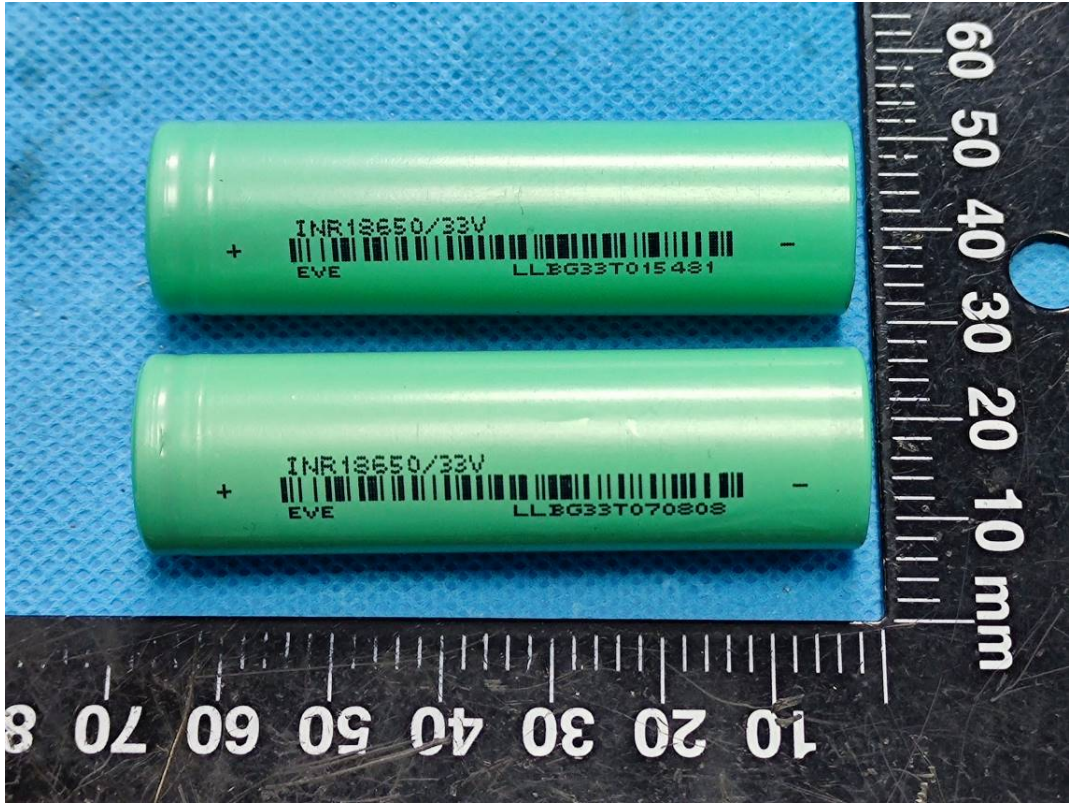

EXHIBIT C - EUT INTERNAL PHOTOGRAPHS

Wifi Antenna

4G Antenna

GPS Antenna

Contains Sensor, FCC ID: 2ASYV-K-LD2

Antenna