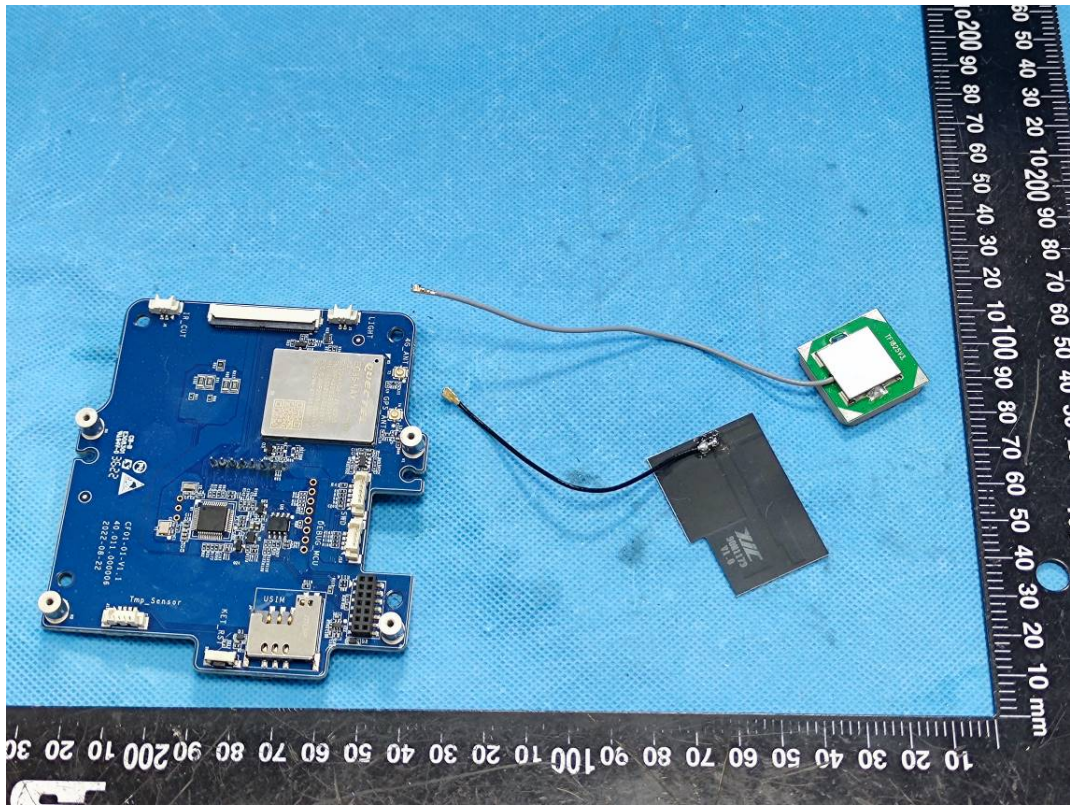

EXHIBIT C - EUT INTERNAL PHOTOGRAPHS

Wifi Antenna

4G Antenna

GPS Antenna

Contains Sensor, FCC ID: 2ASYV-K-LD2

Antenna