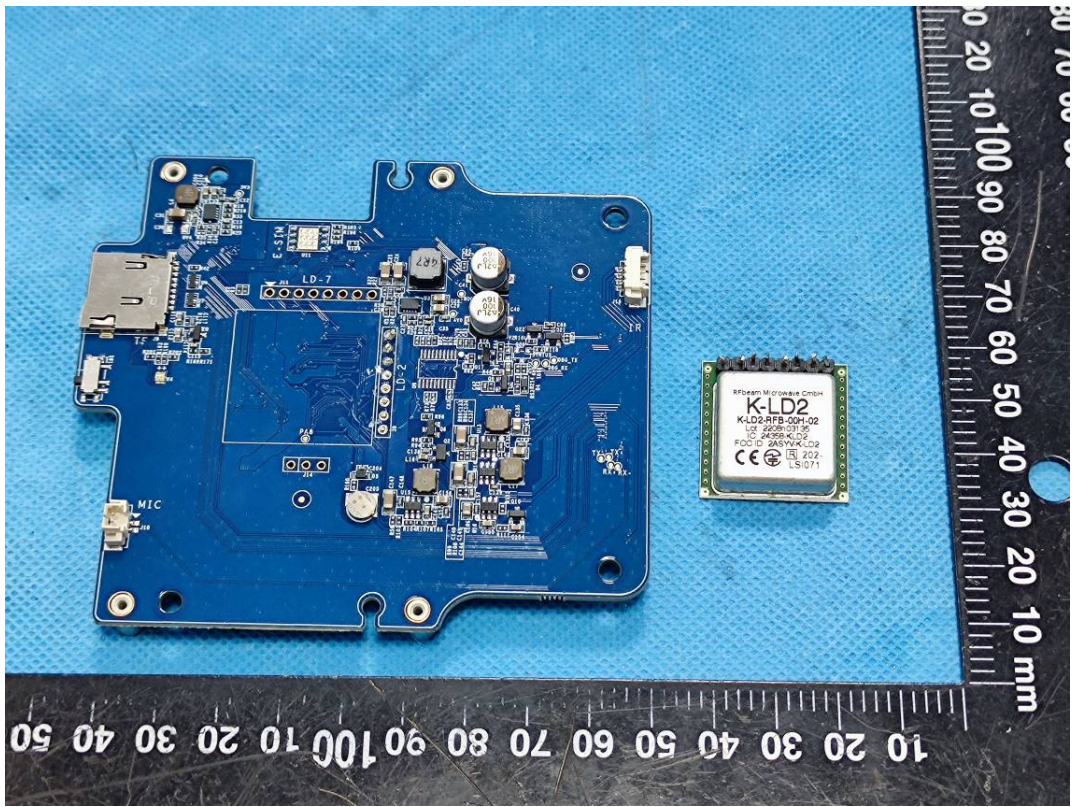

EXHIBIT C - EUT INTERNAL PHOTOGRAPHS

Wifi Antenna

4G Antenna

GPS Antenna

Contains Sensor, FCC ID: 2ASYV-K-LD2

Antenna