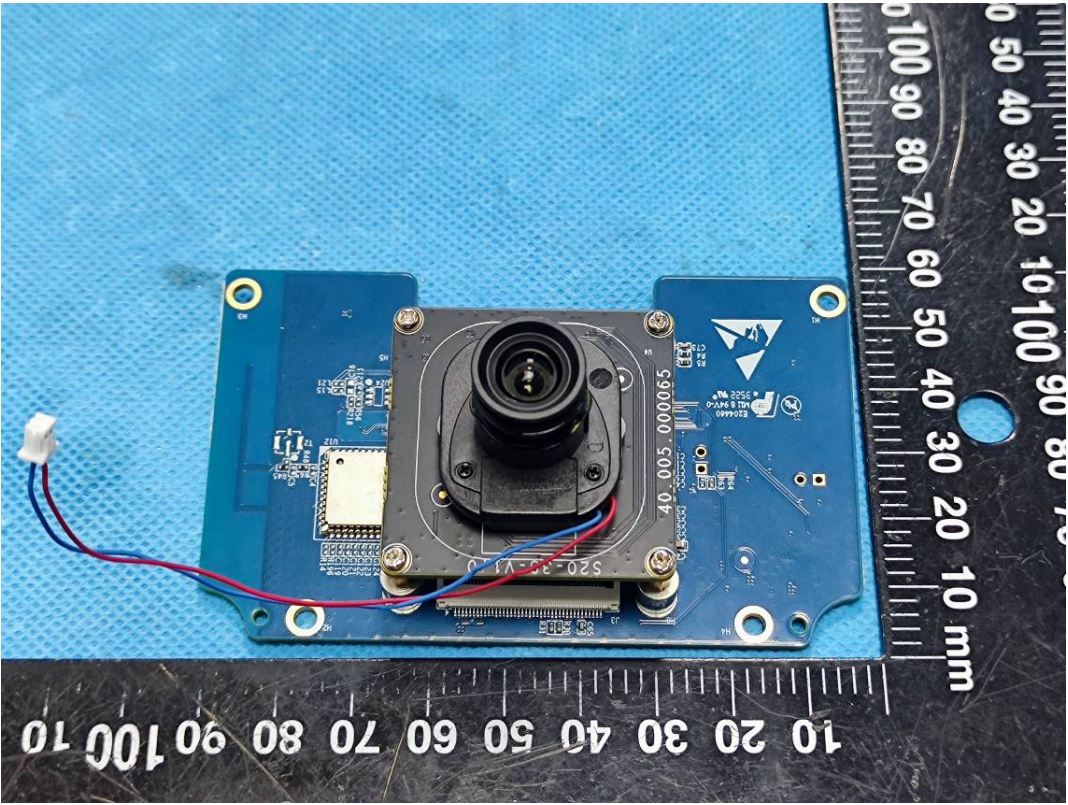

EXHIBIT C - EUT INTERNAL PHOTOGRAPHS

Wifi Antenna

4G Antenna

GPS Antenna

Contains Sensor, FCC ID: 2ASYV-K-LD2

Antenna