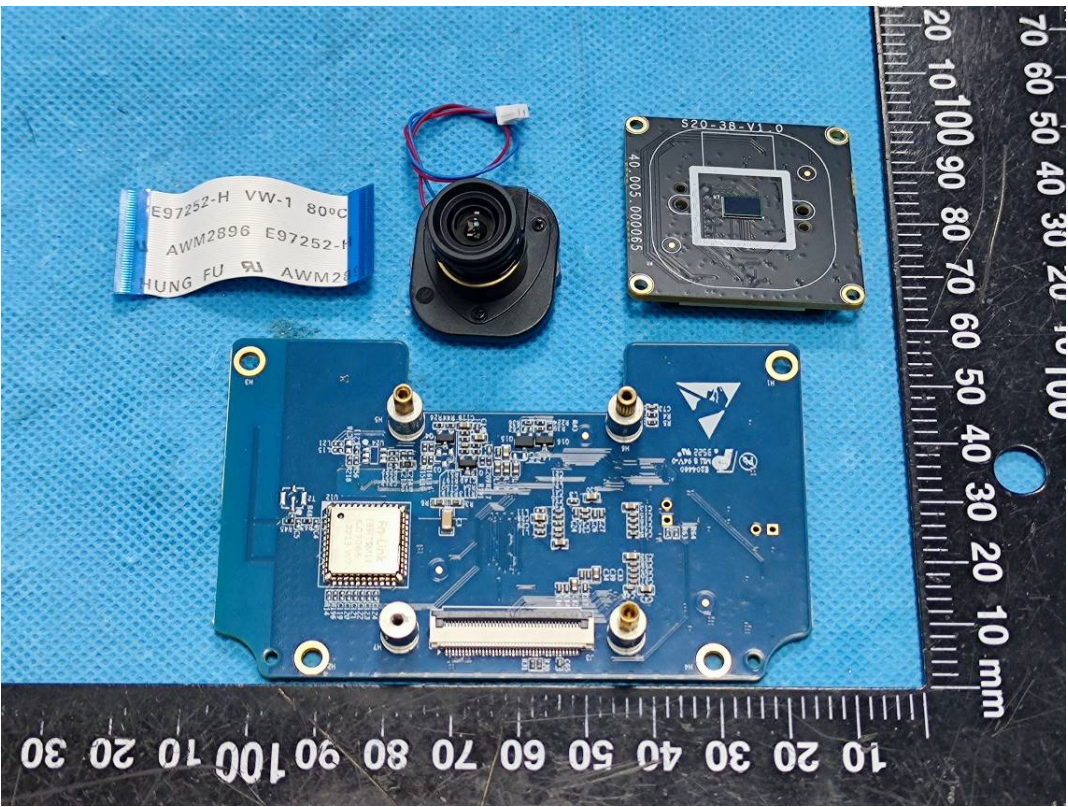

EXHIBIT C - EUT INTERNAL PHOTOGRAPHS

Wifi Antenna

4G Antenna

GPS Antenna

Contains Sensor, FCC ID: 2ASYV-K-LD2

Antenna