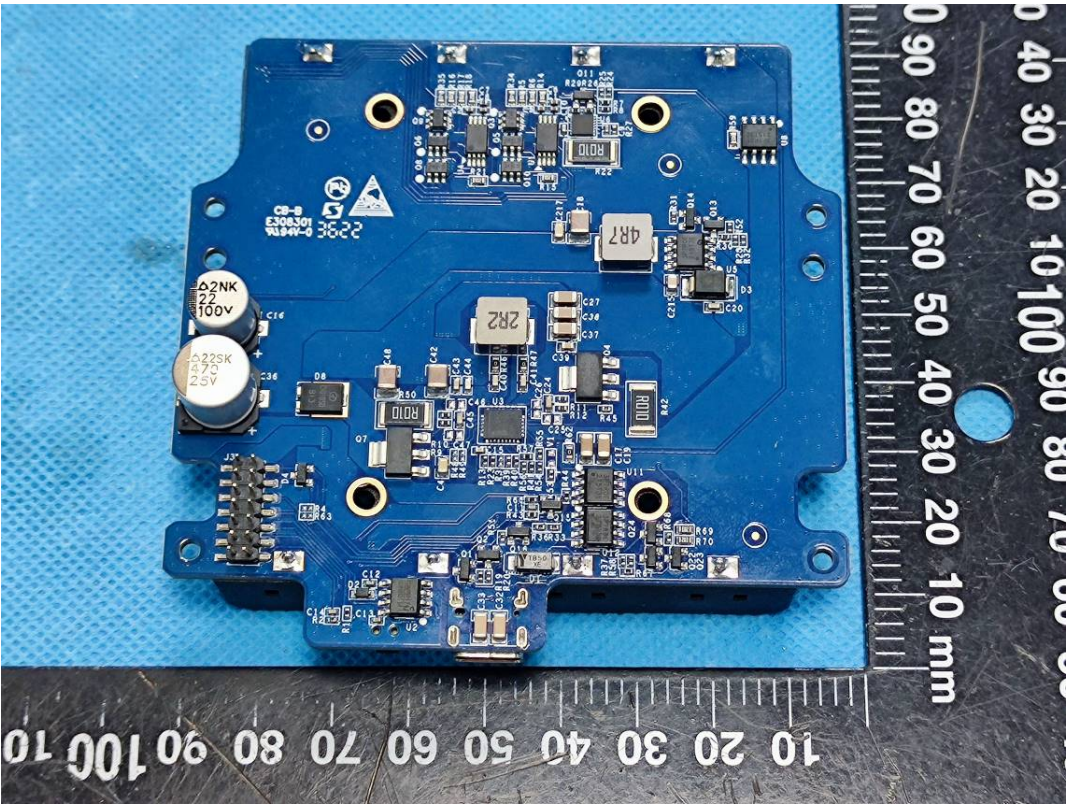

EXHIBIT C - EUT INTERNAL PHOTOGRAPHS

Wifi Antenna

4G Antenna

GPS Antenna

Contains Sensor, FCC ID: 2ASYV-K-LD2

Antenna