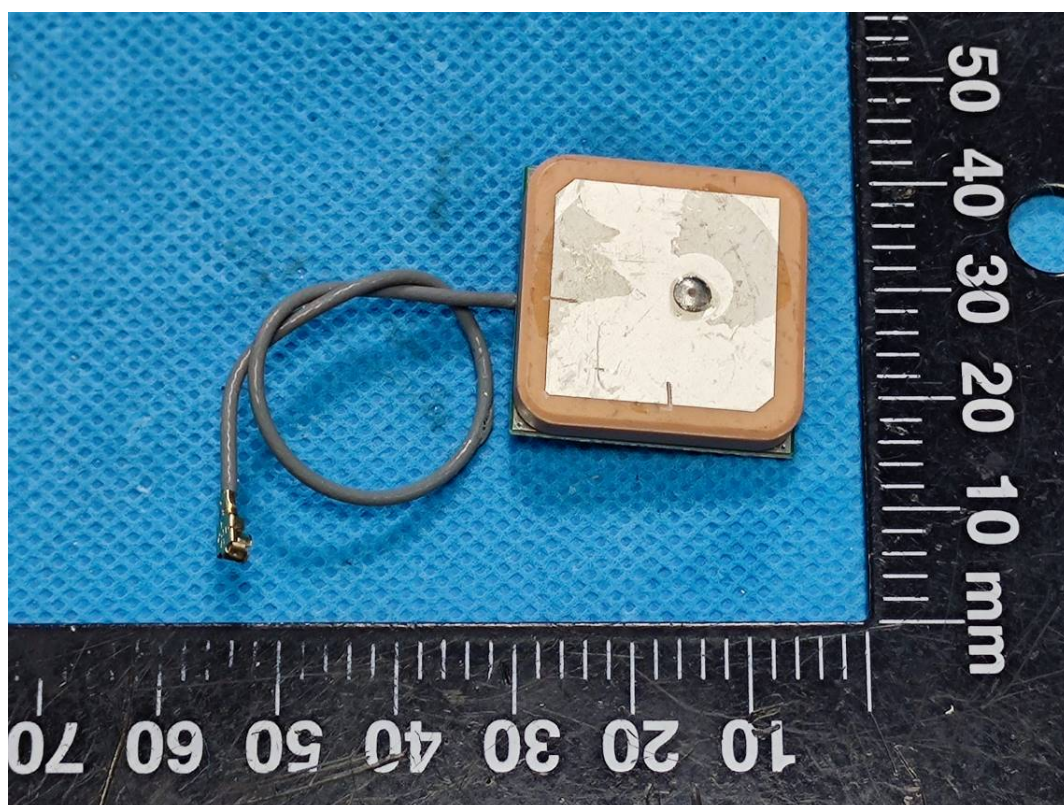

EXHIBIT C - EUT INTERNAL PHOTOGRAPHS

Wifi Antenna

4G Antenna

GPS Antenna

Contains Sensor, FCC ID: 2ASYV-K-LD2

Antenna