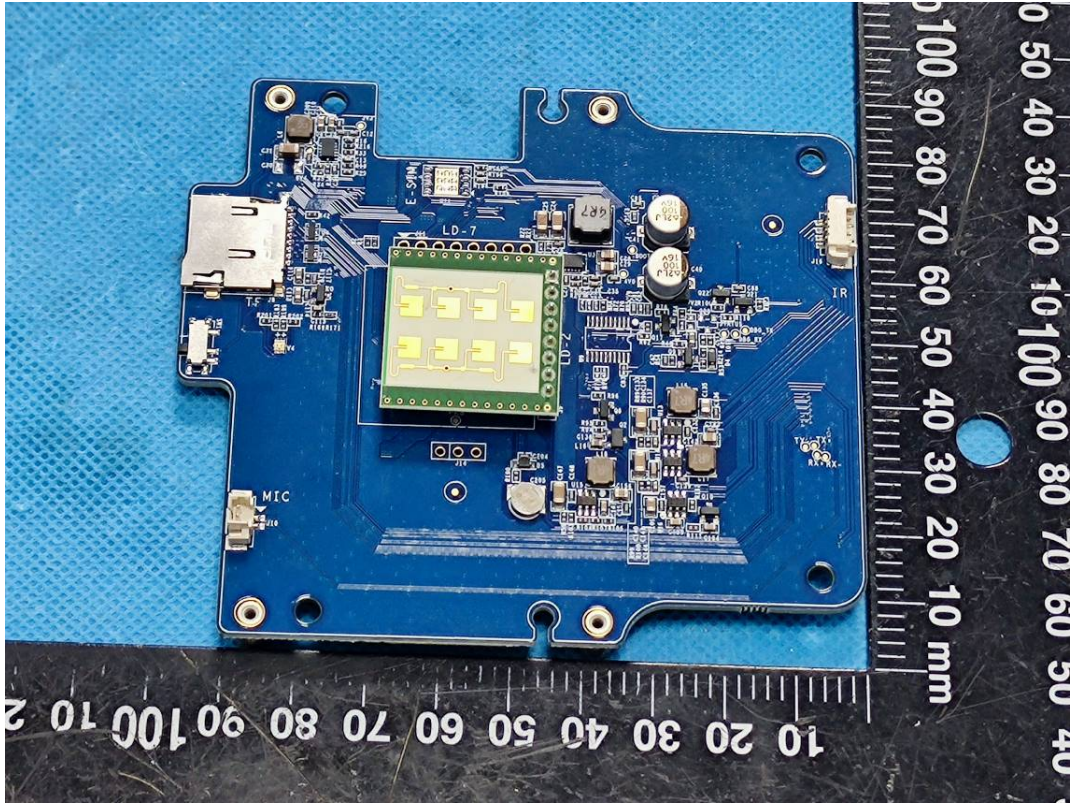

EXHIBIT C - EUT INTERNAL PHOTOGRAPHS

Wifi Antenna

4G Antenna

GPS Antenna

Contains Sensor, FCC ID: 2ASYV-K-LD2

Antenna