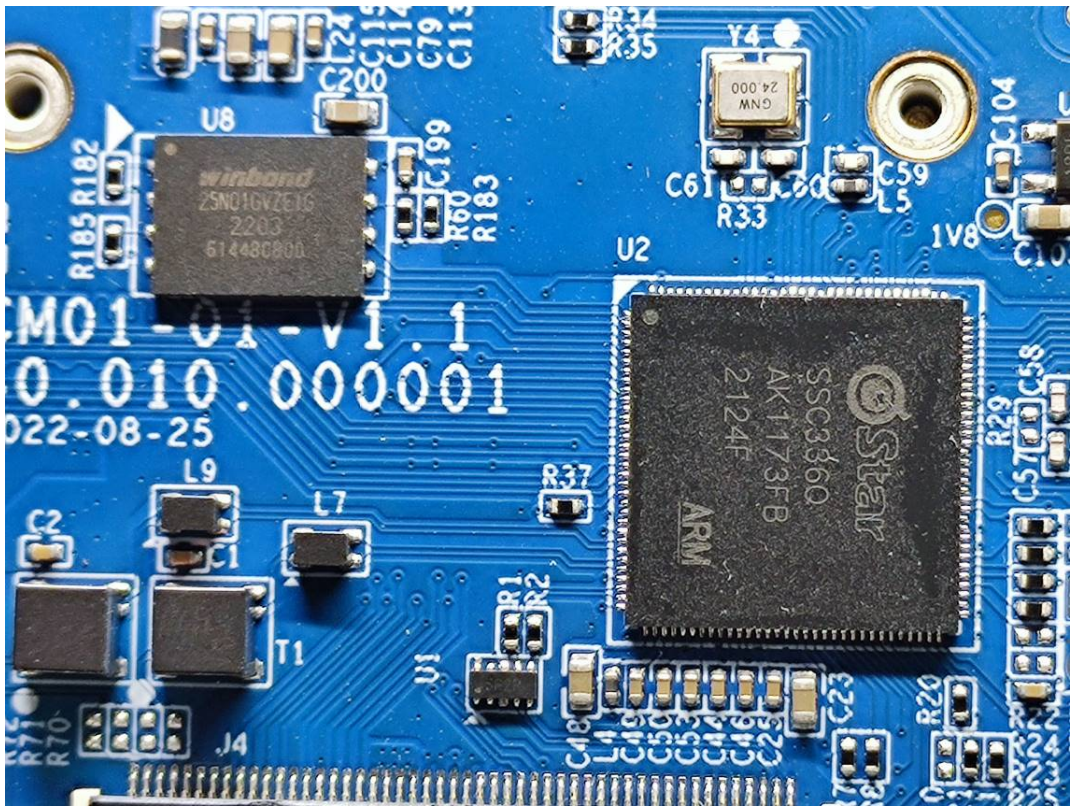

EXHIBIT C - EUT INTERNAL PHOTOGRAPHS

Wifi Antenna

4G Antenna

GPS Antenna

Contains Sensor, FCC ID: 2ASYV-K-LD2

Antenna