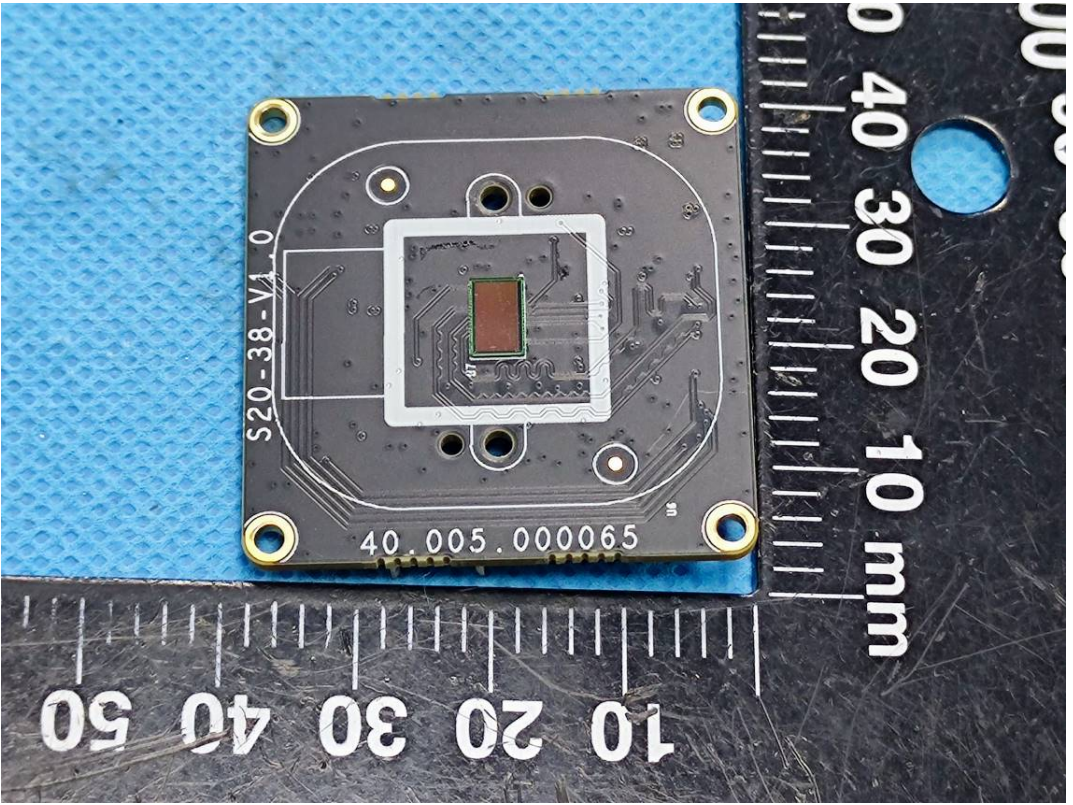

EXHIBIT C - EUT INTERNAL PHOTOGRAPHS

Wifi Antenna

4G Antenna

GPS Antenna

Contains Sensor, FCC ID: 2ASYV-K-LD2

Antenna