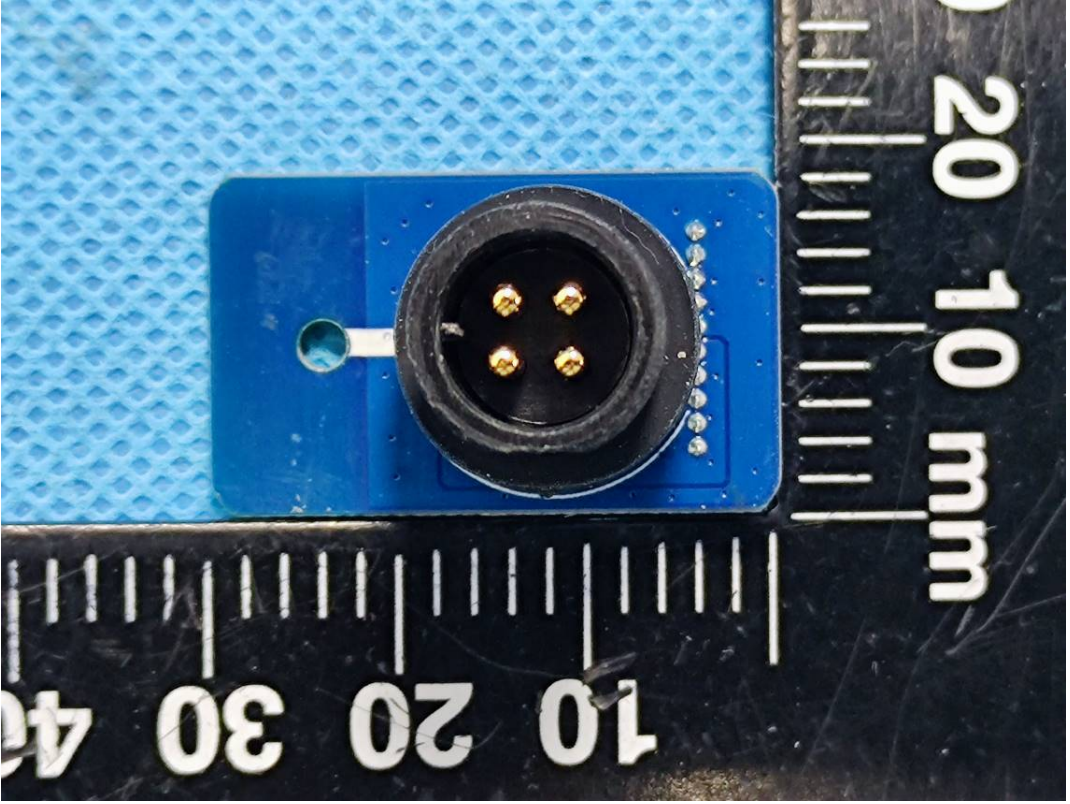

EXHIBIT C - EUT INTERNAL PHOTOGRAPHS

Wifi Antenna

4G Antenna

GPS Antenna

Contains Sensor, FCC ID: 2ASYV-K-LD2

Antenna