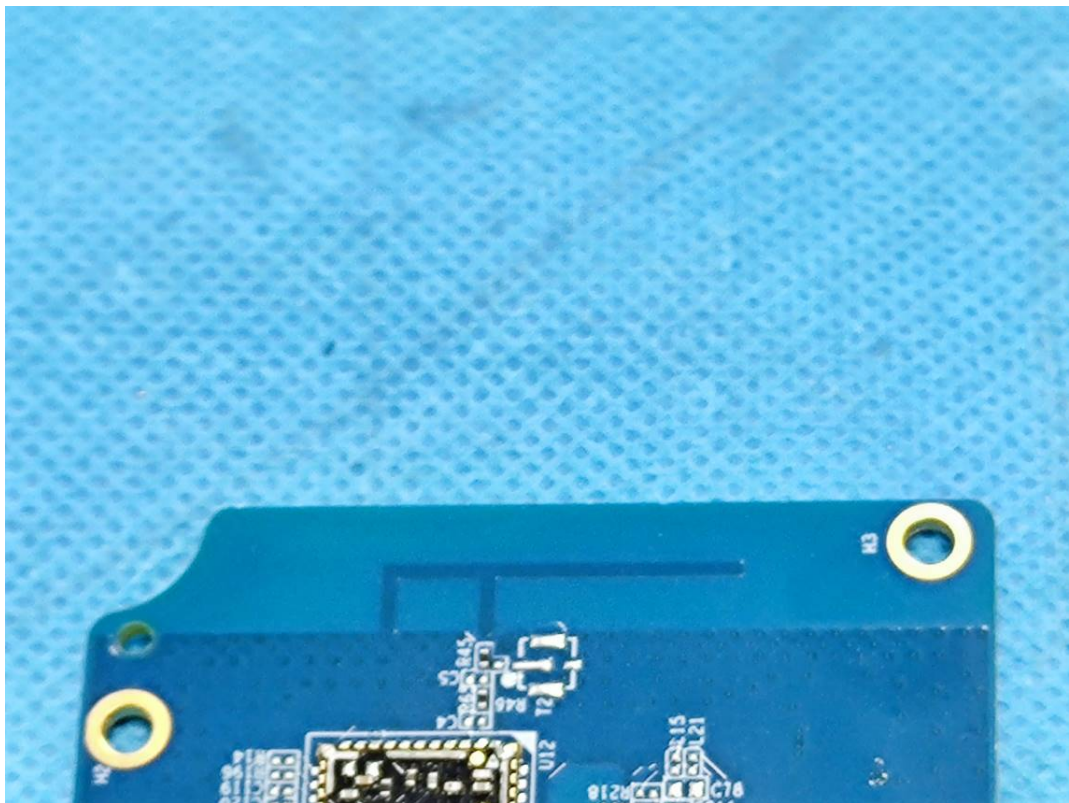

EXHIBIT C - EUT INTERNAL PHOTOGRAPHS

Wifi Antenna

4G Antenna

GPS Antenna

Contains Sensor, FCC ID: 2ASYV-K-LD2

Antenna