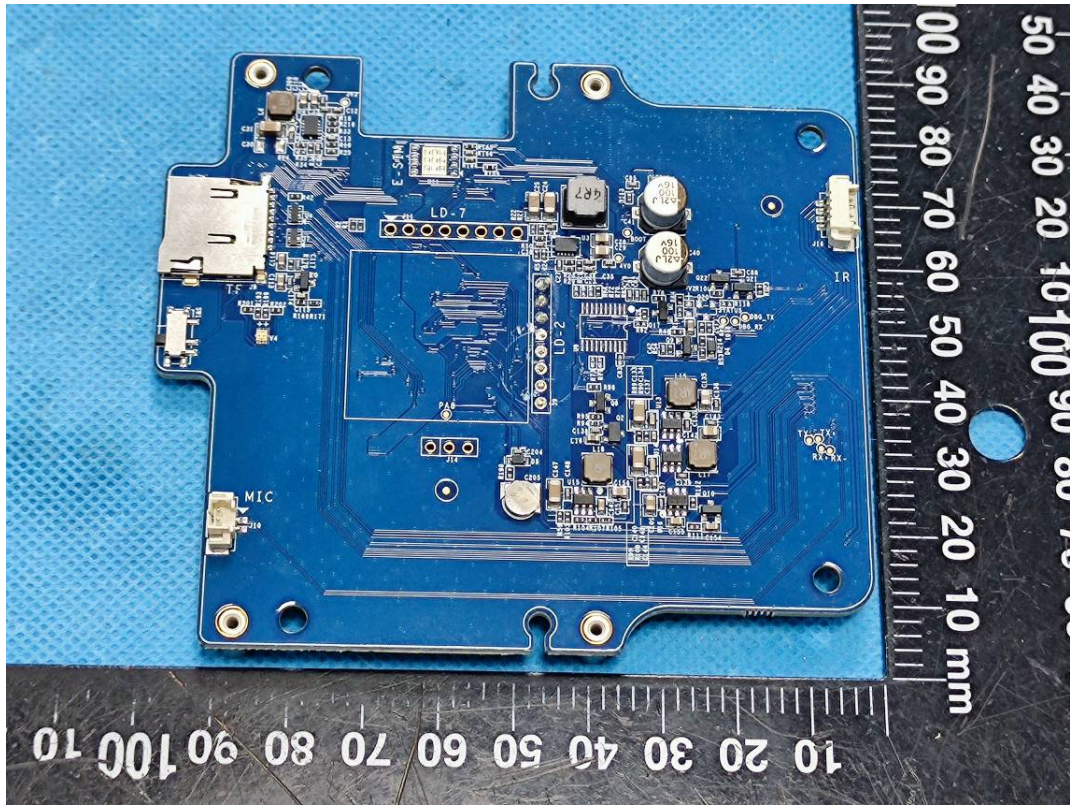

EXHIBIT C - EUT INTERNAL PHOTOGRAPHS

Wifi Antenna

4G Antenna

GPS Antenna

Contains Sensor, FCC ID: 2ASYV-K-LD2

Antenna