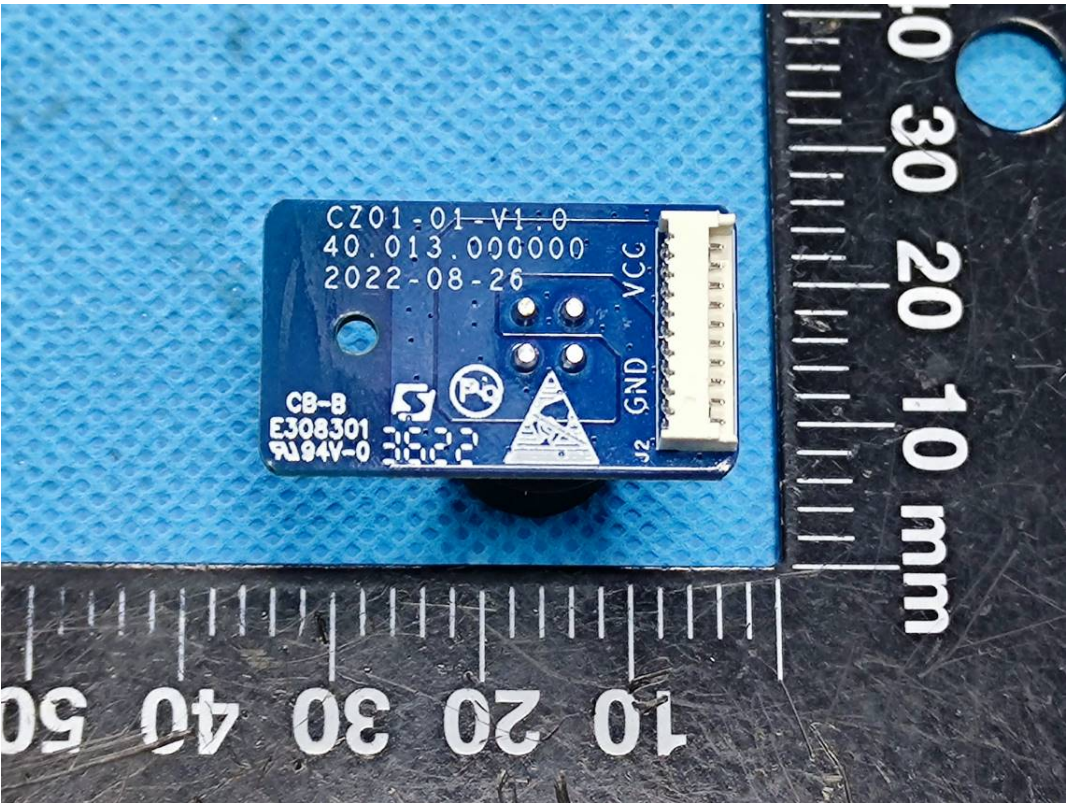

EXHIBIT C - EUT INTERNAL PHOTOGRAPHS

Wifi Antenna

4G Antenna

GPS Antenna

Contains Sensor, FCC ID: 2ASYV-K-LD2

Antenna