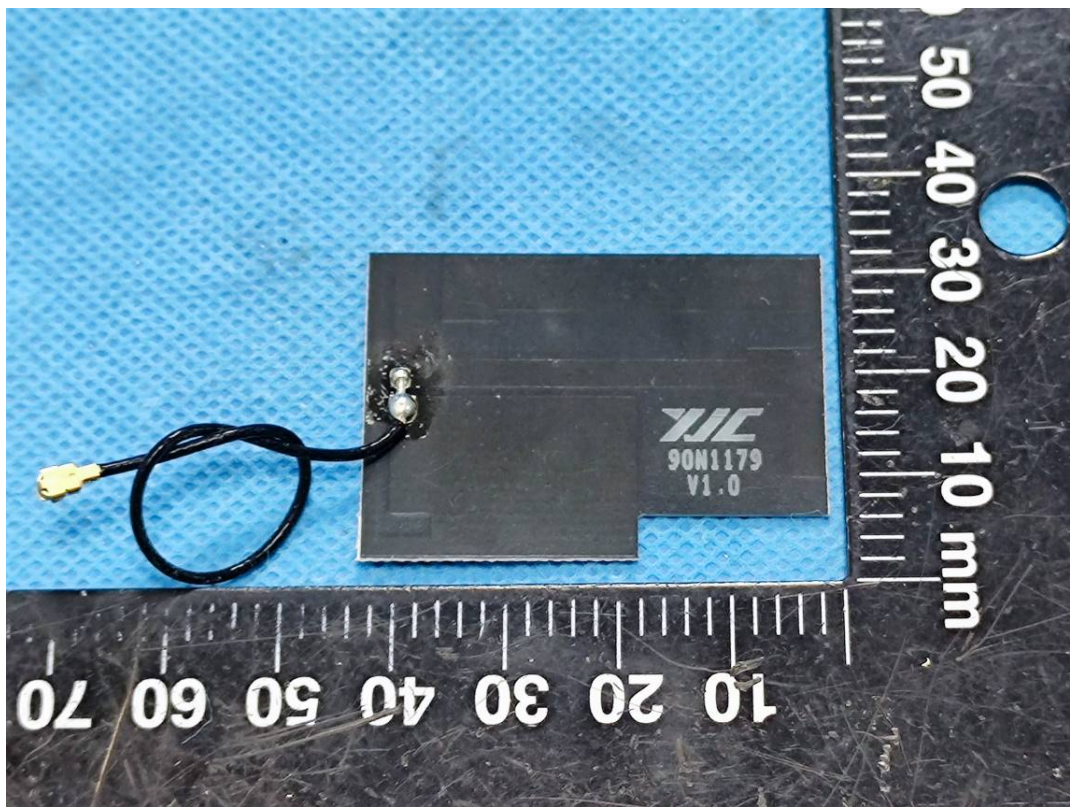

EXHIBIT C - EUT INTERNAL PHOTOGRAPHS

Wifi Antenna

4G Antenna

GPS Antenna

Contains Sensor, FCC ID: 2ASYV-K-LD2

Antenna