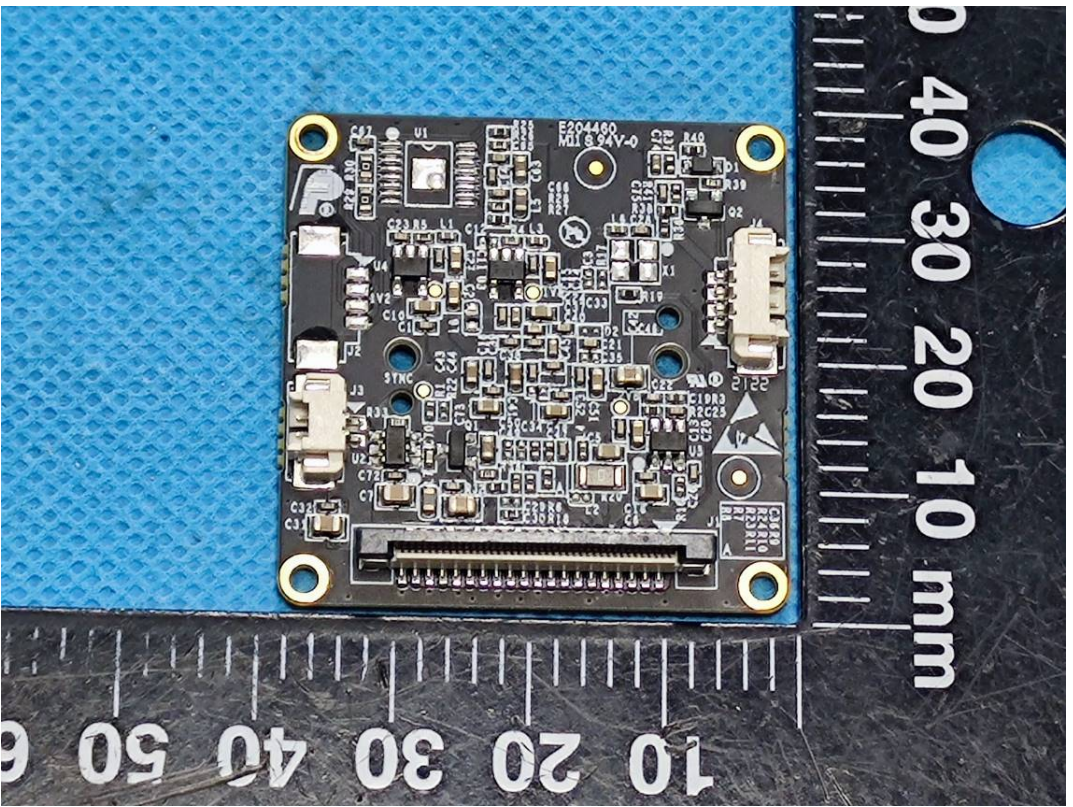

EXHIBIT C - EUT INTERNAL PHOTOGRAPHS

Wifi Antenna

4G Antenna

GPS Antenna

Contains Sensor, FCC ID: 2ASYV-K-LD2

Antenna