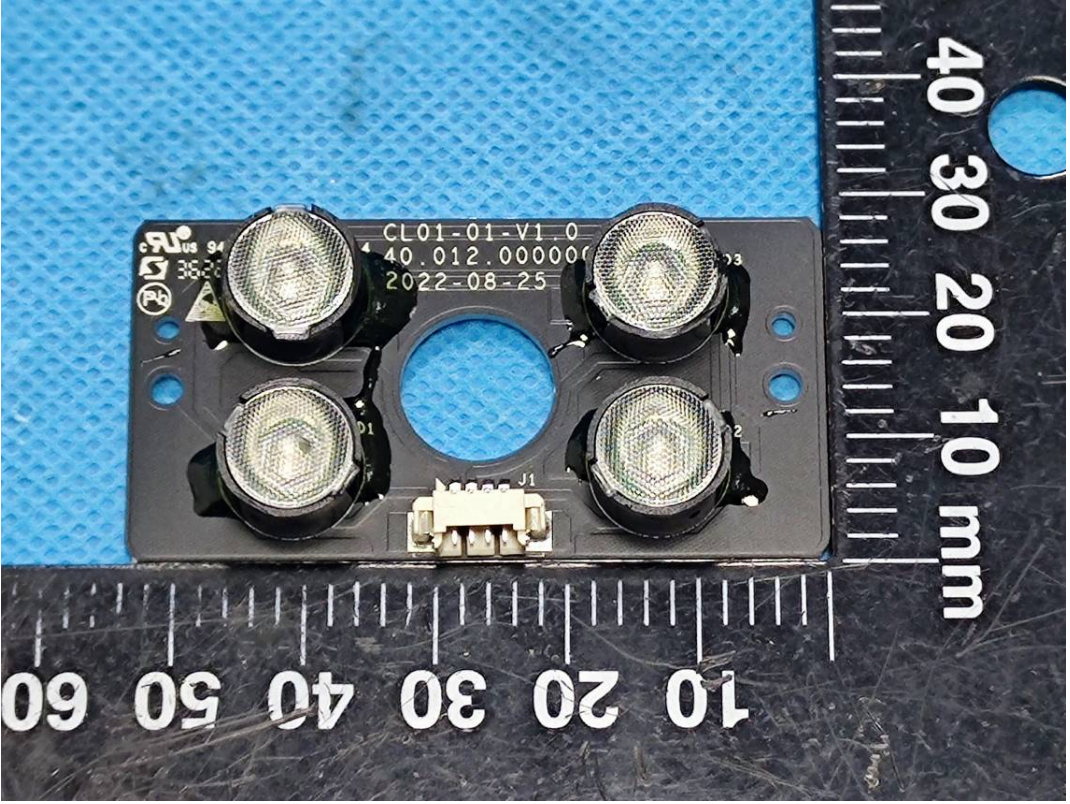

EXHIBIT C - EUT INTERNAL PHOTOGRAPHS

Wifi Antenna

4G Antenna

GPS Antenna

Contains Sensor, FCC ID: 2ASYV-K-LD2

Antenna