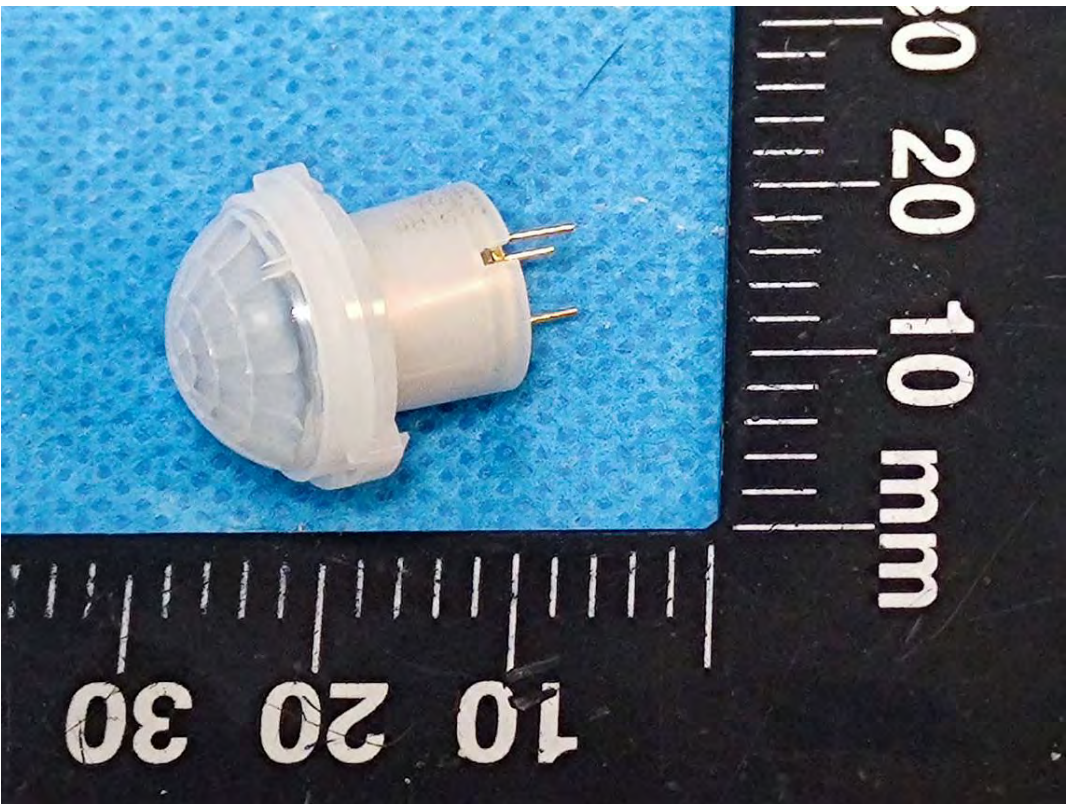

Lora Antenna

Chip

Model: VS340-915M

Chip

NFC Antenna only for receive

Lora Antenna

Chip