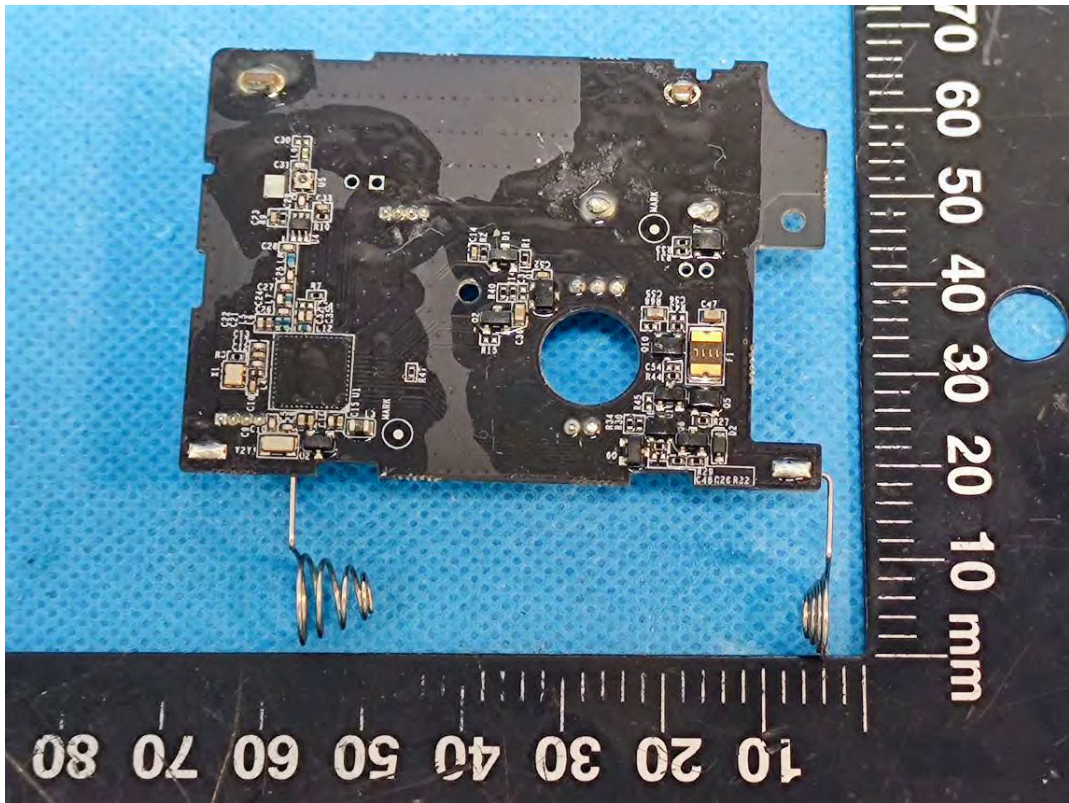

Lora Antenna

Chip

Model: VS340-915M

Chip

NFC Antenna only for receive

Lora Antenna

Chip