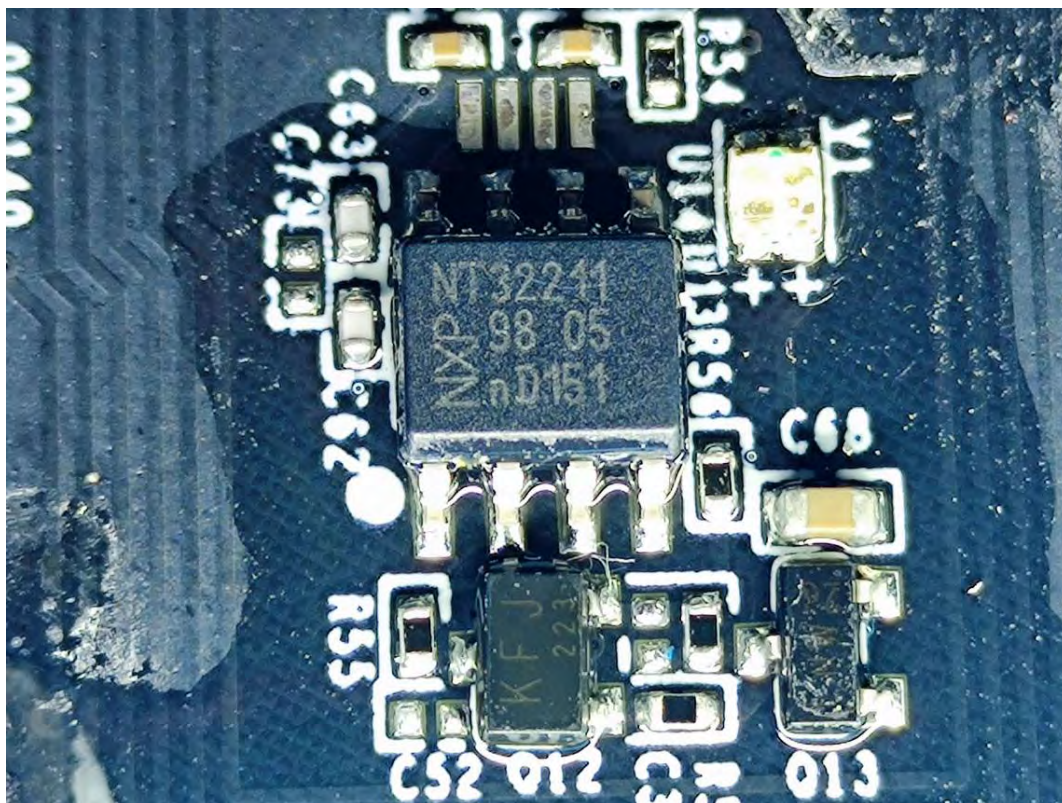

Lora Antenna

Chip

Model: VS340-915M

Chip

NFC Antenna only for receive

Lora Antenna

Chip