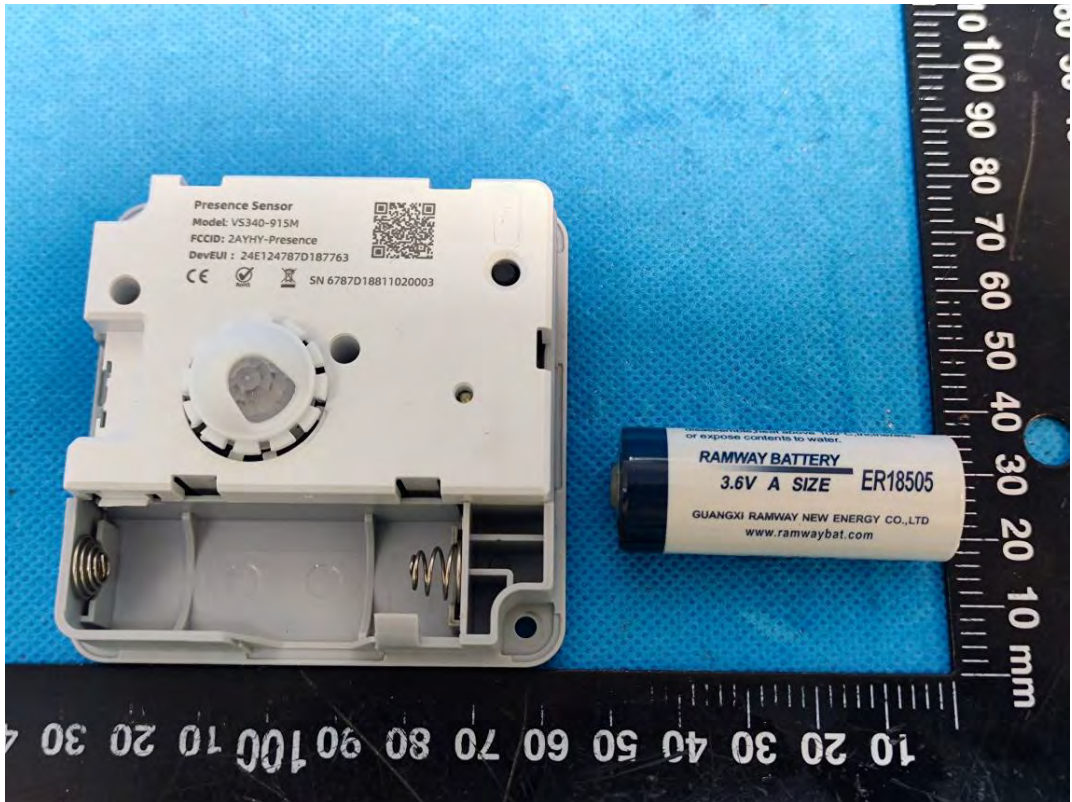

Lora Antenna

Chip

Model: VS340-915M

Chip

NFC Antenna only for receive

Lora Antenna

Chip