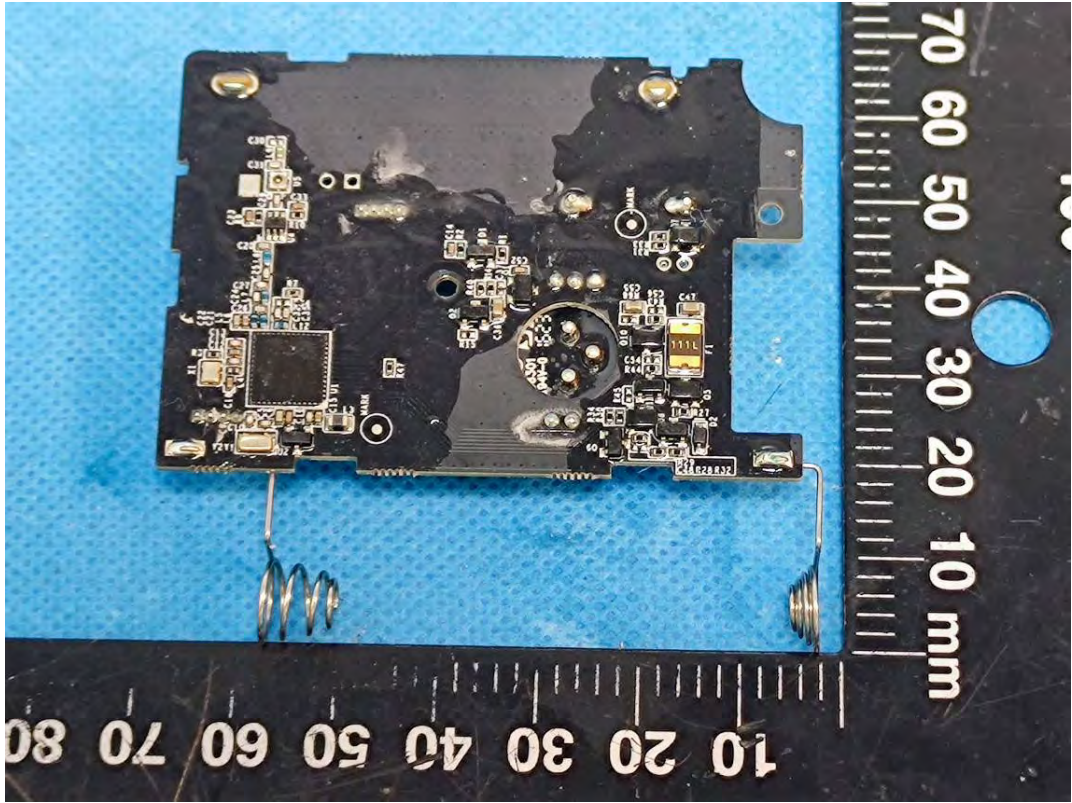

Lora Antenna

Chip

Model: VS340-915M

Chip

NFC Antenna only for receive

Lora Antenna

Chip