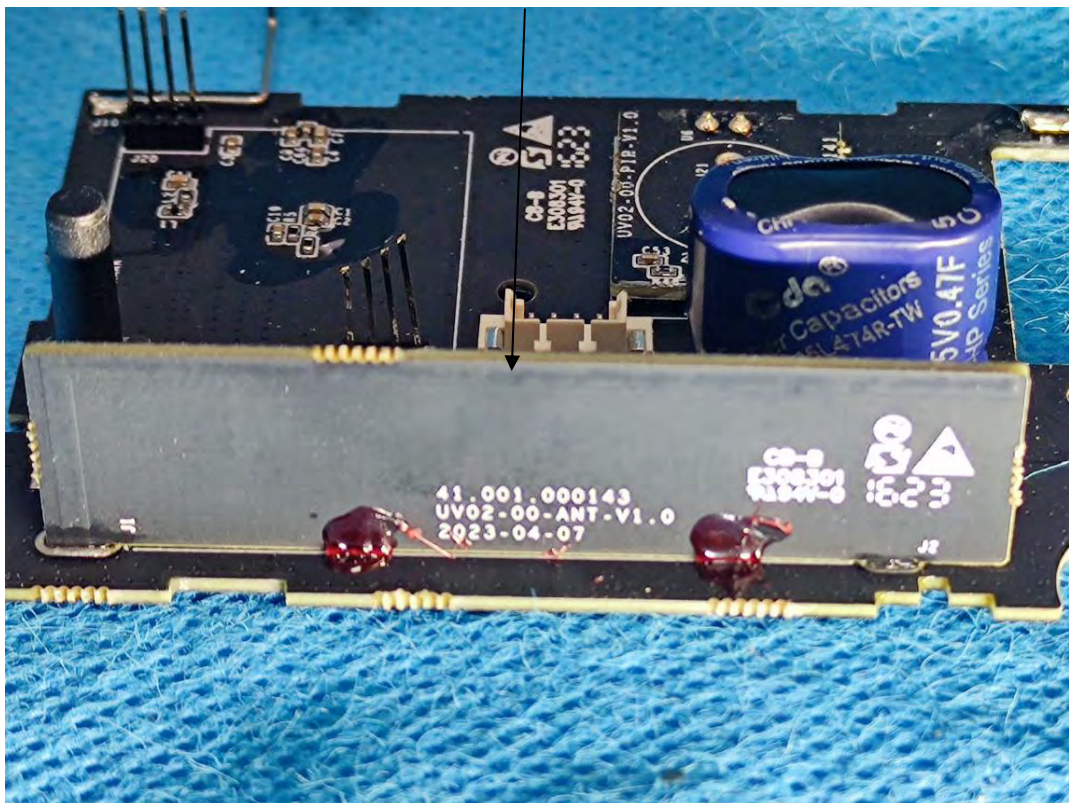

Lora Antenna

Chip

Model: VS340-915M

Chip

NFC Antenna only for receive

Lora Antenna

Chip