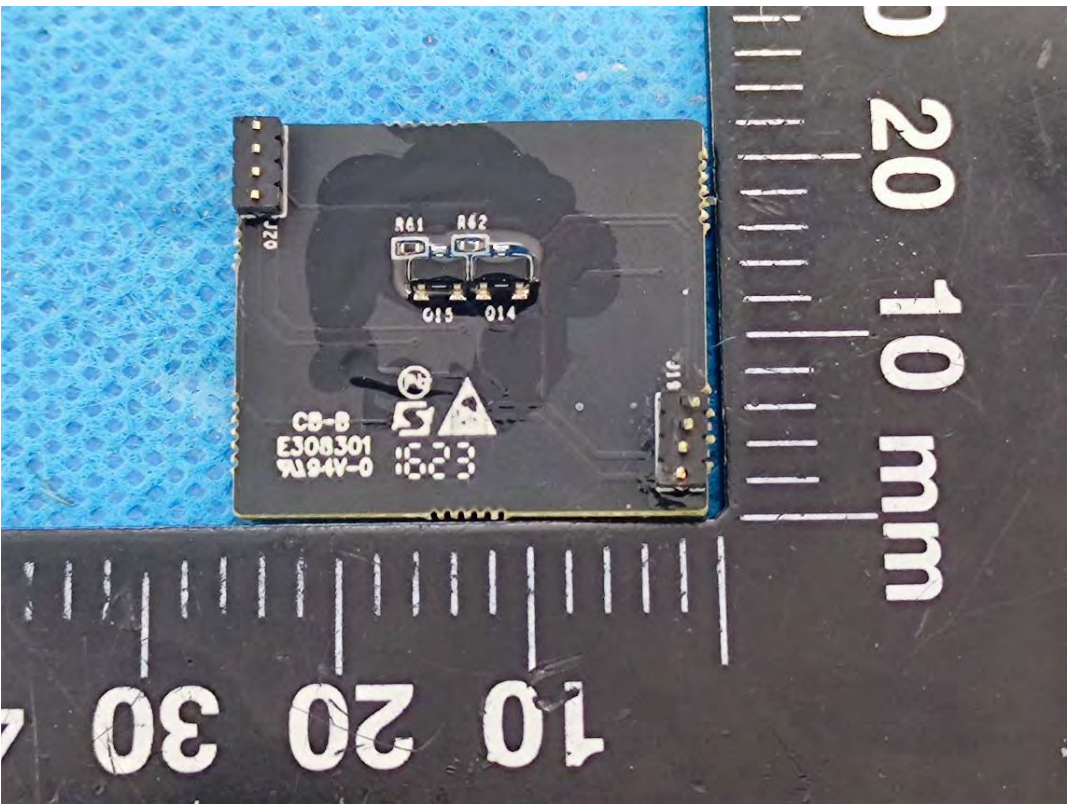

Lora Antenna

Chip

Model: VS340-915M

Chip

NFC Antenna only for receive

Lora Antenna

Chip