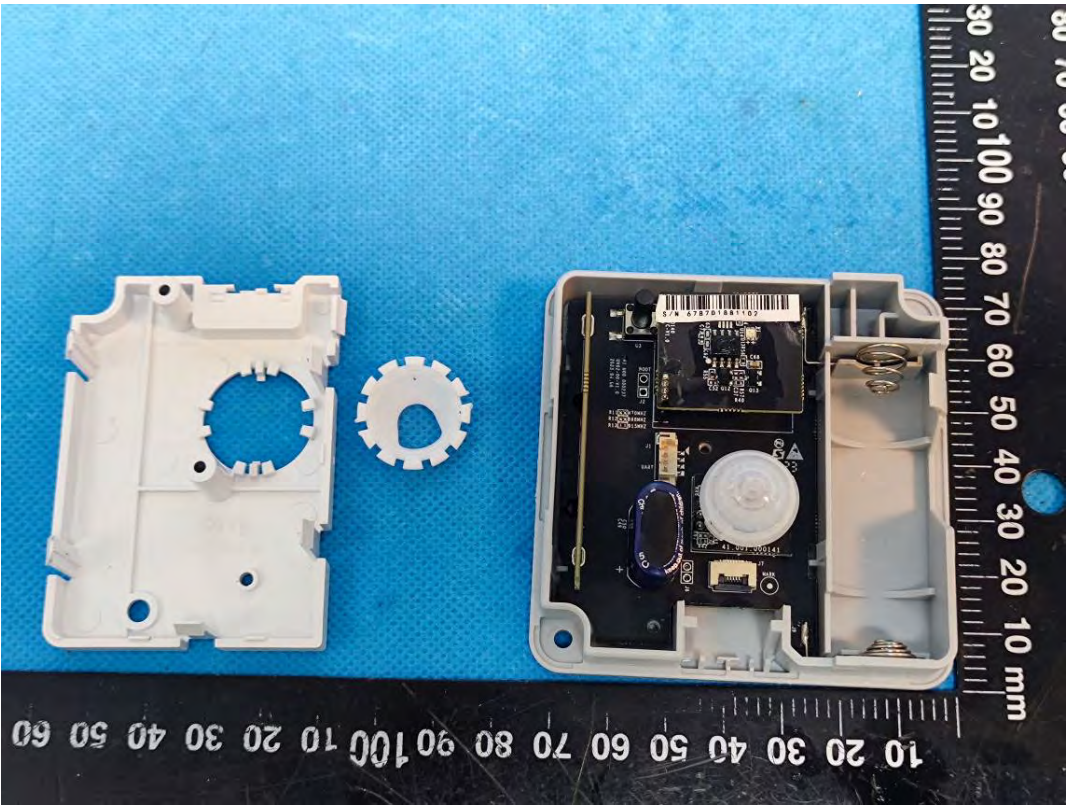

Lora Antenna

Chip

Model: VS340-915M

Chip

NFC Antenna only for receive

Lora Antenna

Chip