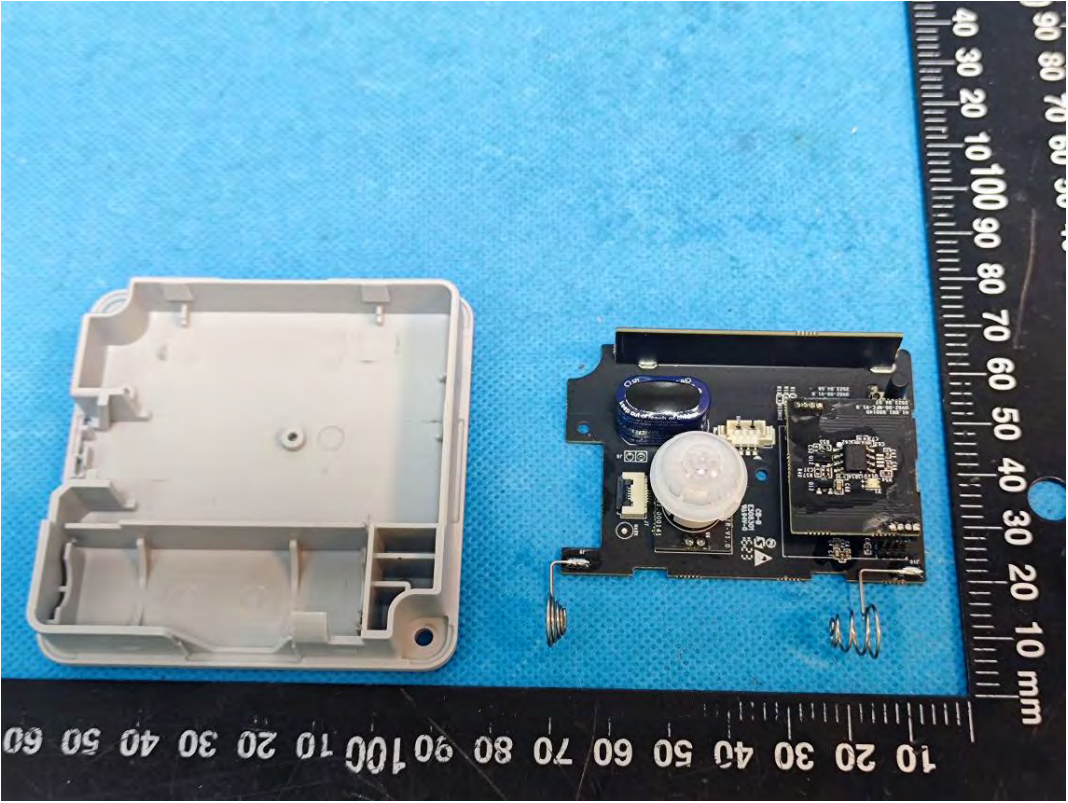

Lora Antenna

Chip

Model: VS340-915M

Chip

NFC Antenna only for receive

Lora Antenna

Chip