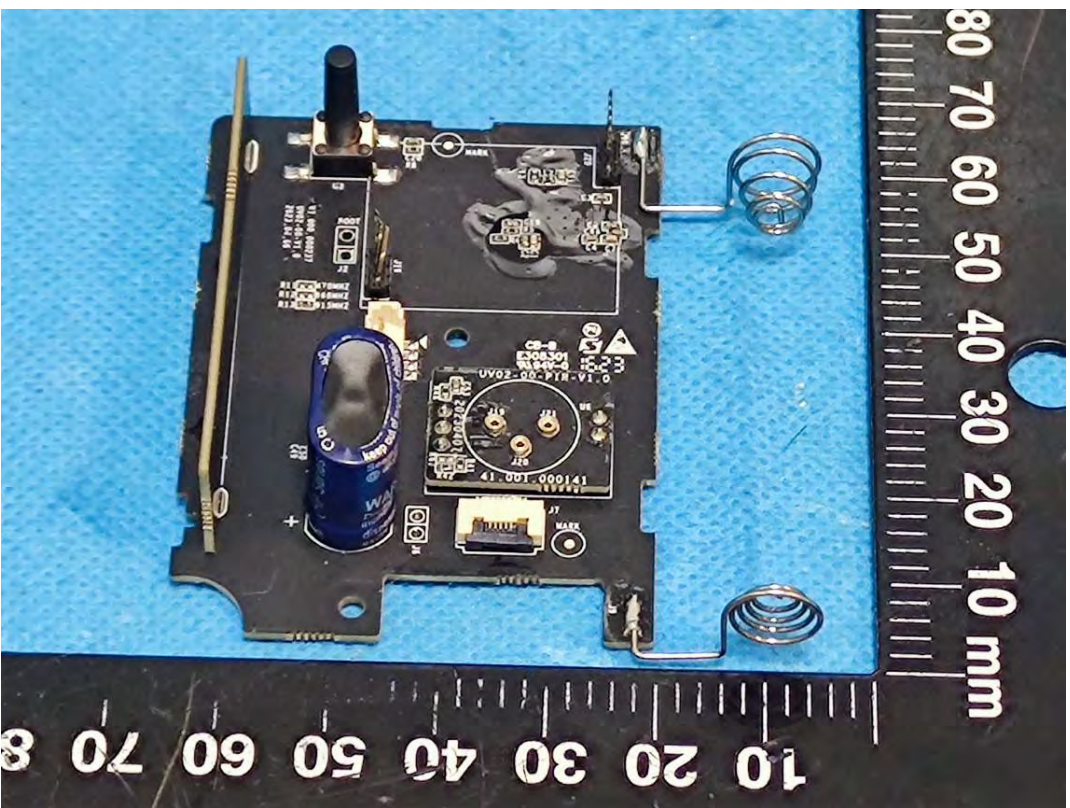

Lora Antenna

Chip

Model: VS340-915M

Chip

NFC Antenna only for receive

Lora Antenna

Chip