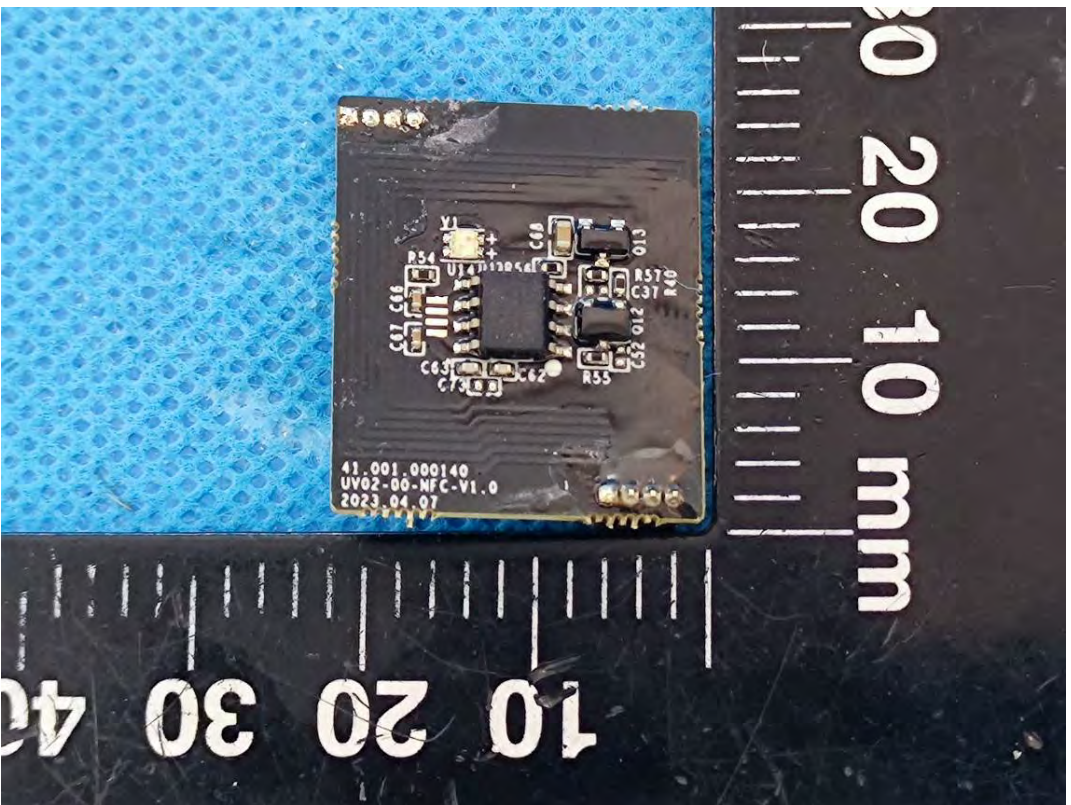

Lora Antenna

Chip

Model: VS340-915M

Chip

NFC Antenna only for receive

Lora Antenna

Chip