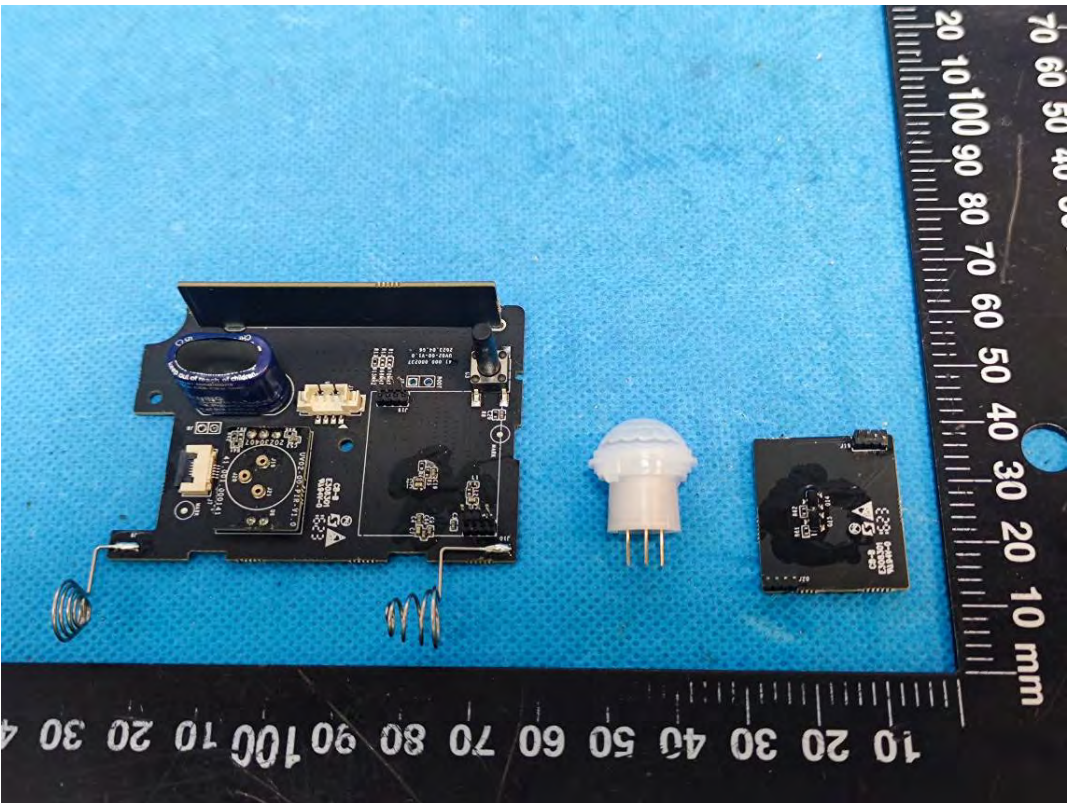

Lora Antenna

Chip

Model: VS340-915M

Chip

NFC Antenna only for receive

Lora Antenna

Chip