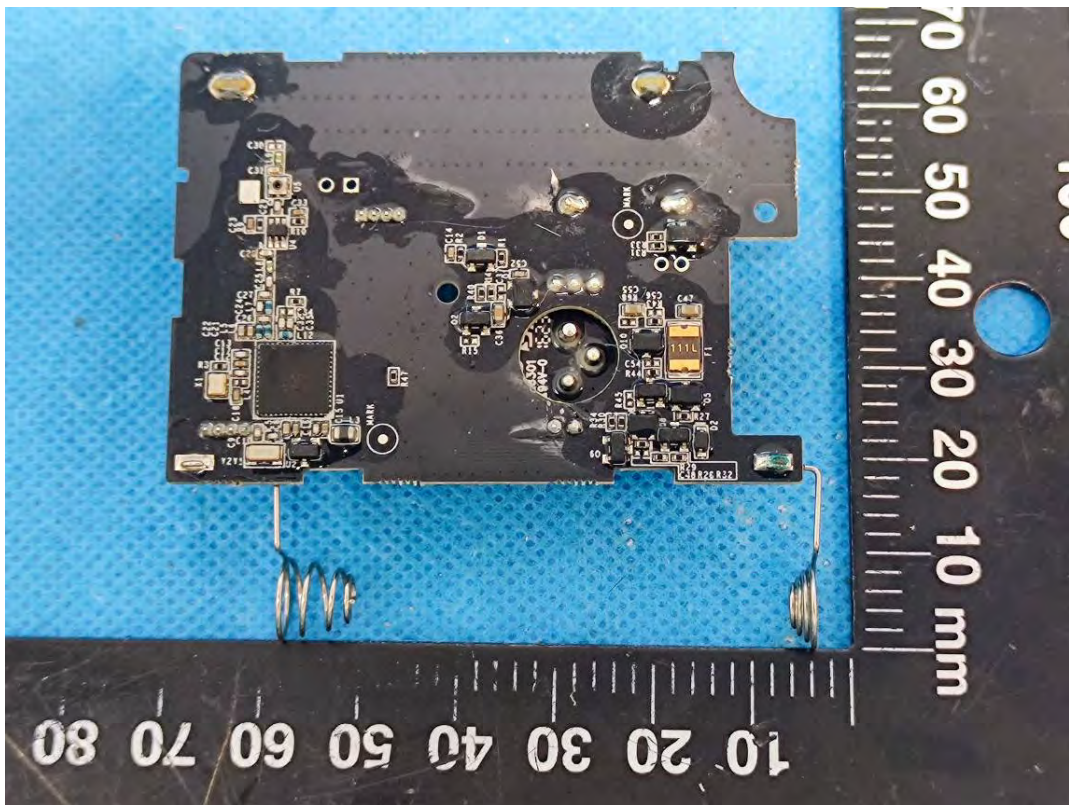

EXHIBIT C - EUT INTERNAL PHOTOGRAPHS

Model: VS341-915M

Battery

Chip

NFC Antenna only for receive

Lora ANT

Chip

Model: WS203-915M

Chip

NFC Antenna only for receive