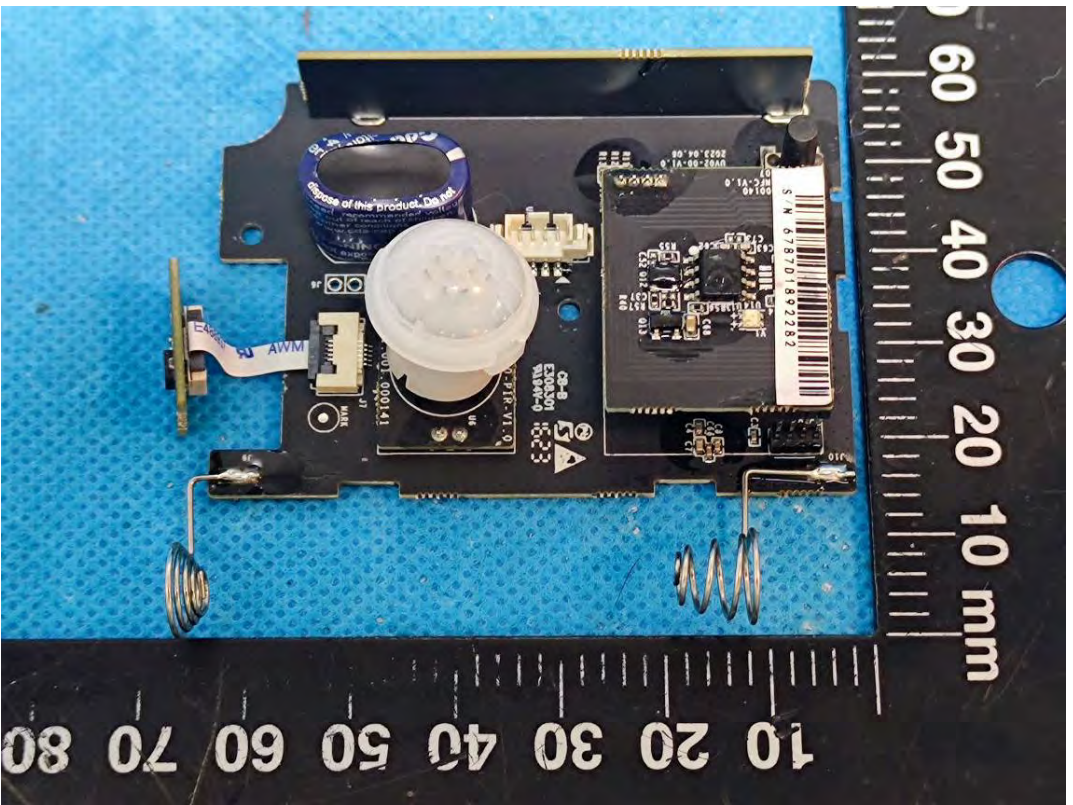

EXHIBIT C - EUT INTERNAL PHOTOGRAPHS

Model: VS341-915M

Battery

Chip

NFC Antenna only for receive

Lora ANT

Chip

Model: WS203-915M

Chip

NFC Antenna only for receive