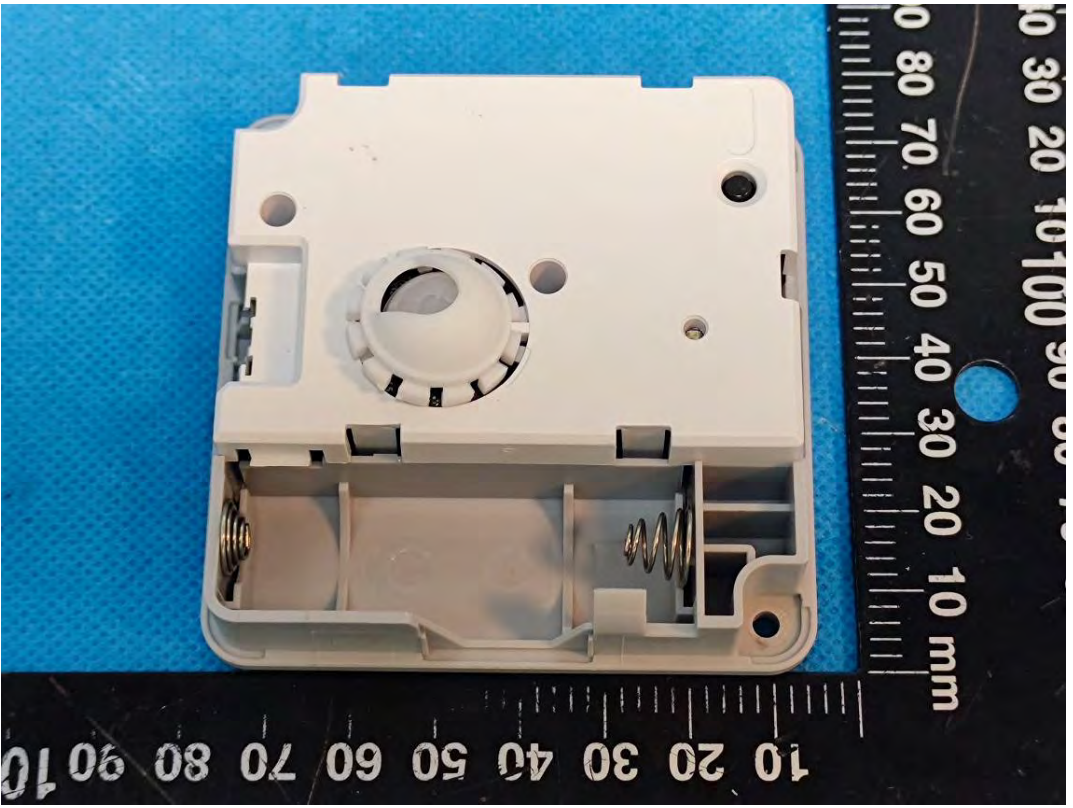

EXHIBIT C - EUT INTERNAL PHOTOGRAPHS

Model: VS341-915M

Battery

Chip

NFC Antenna only for receive

Lora ANT

Chip

Model: WS203-915M

Chip

NFC Antenna only for receive