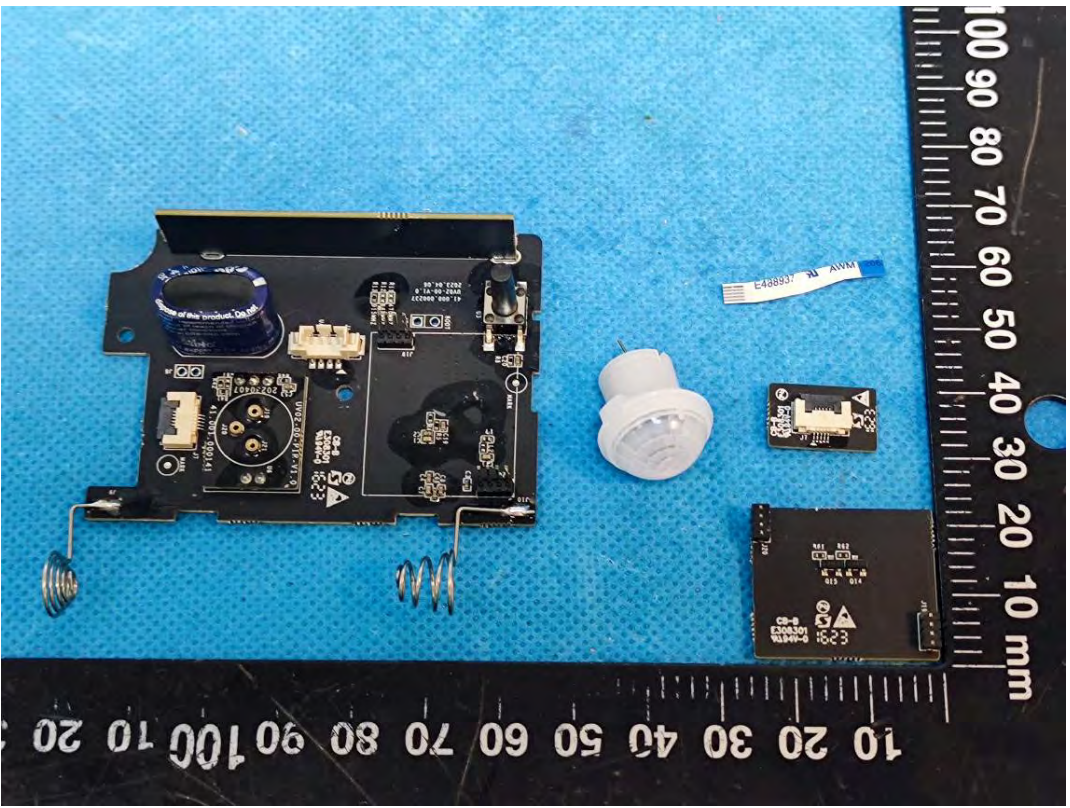

EXHIBIT C - EUT INTERNAL PHOTOGRAPHS

Model: VS341-915M

Battery

Chip

NFC Antenna only for receive

Lora ANT

Chip

Model: WS203-915M

Chip

NFC Antenna only for receive