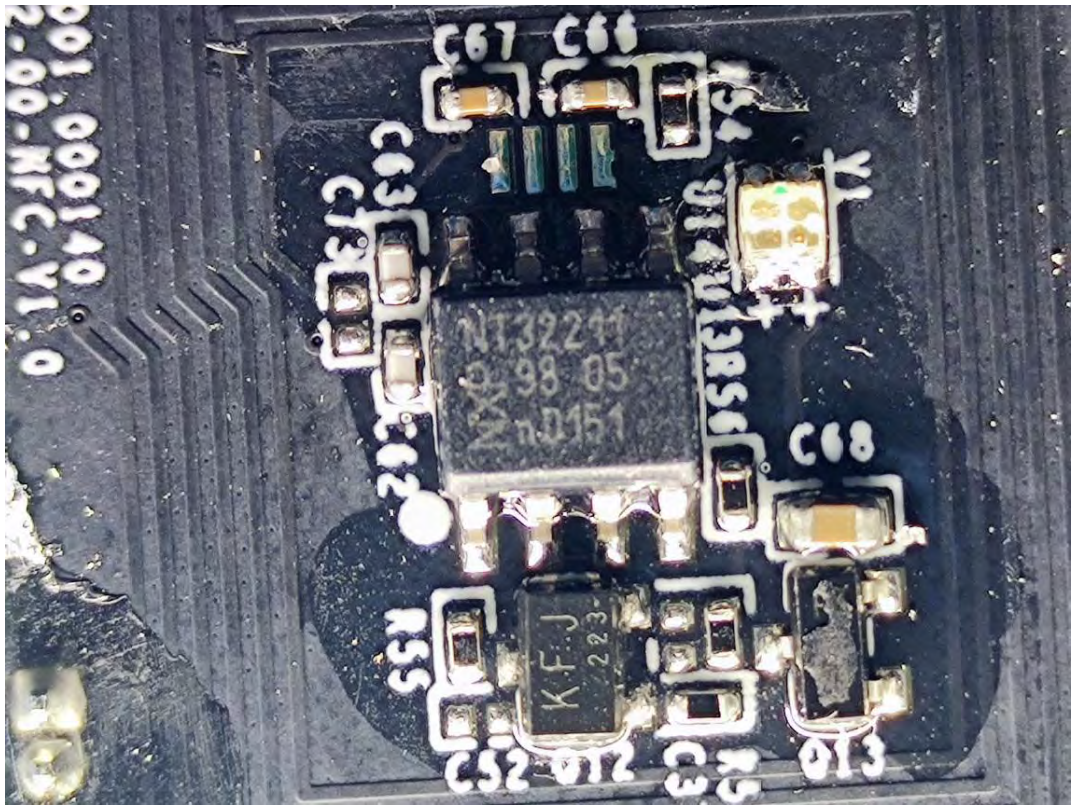

EXHIBIT C - EUT INTERNAL PHOTOGRAPHS

Model: VS341-915M

Battery

Chip

NFC Antenna only for receive

Lora ANT

Chip

Model: WS203-915M

Chip

NFC Antenna only for receive