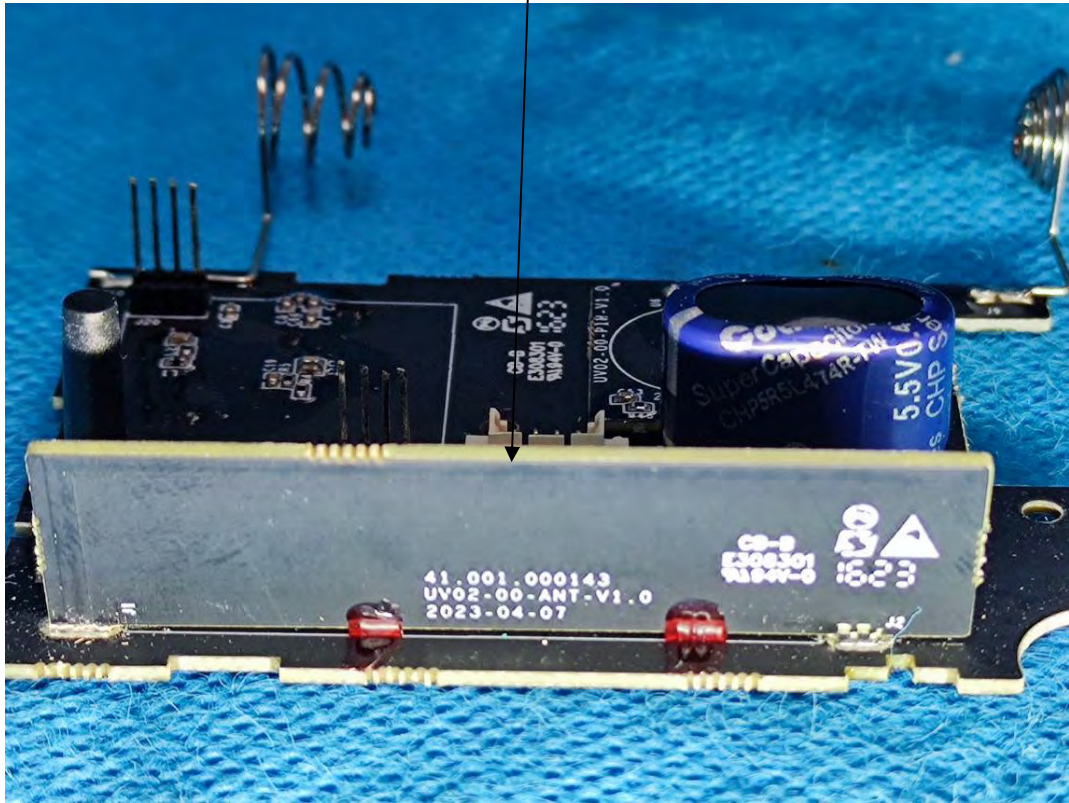

EXHIBIT C - EUT INTERNAL PHOTOGRAPHS

Model: VS341-915M

Battery

Chip

NFC Antenna only for receive

Lora ANT

Chip

Model: WS203-915M

Chip

NFC Antenna only for receive