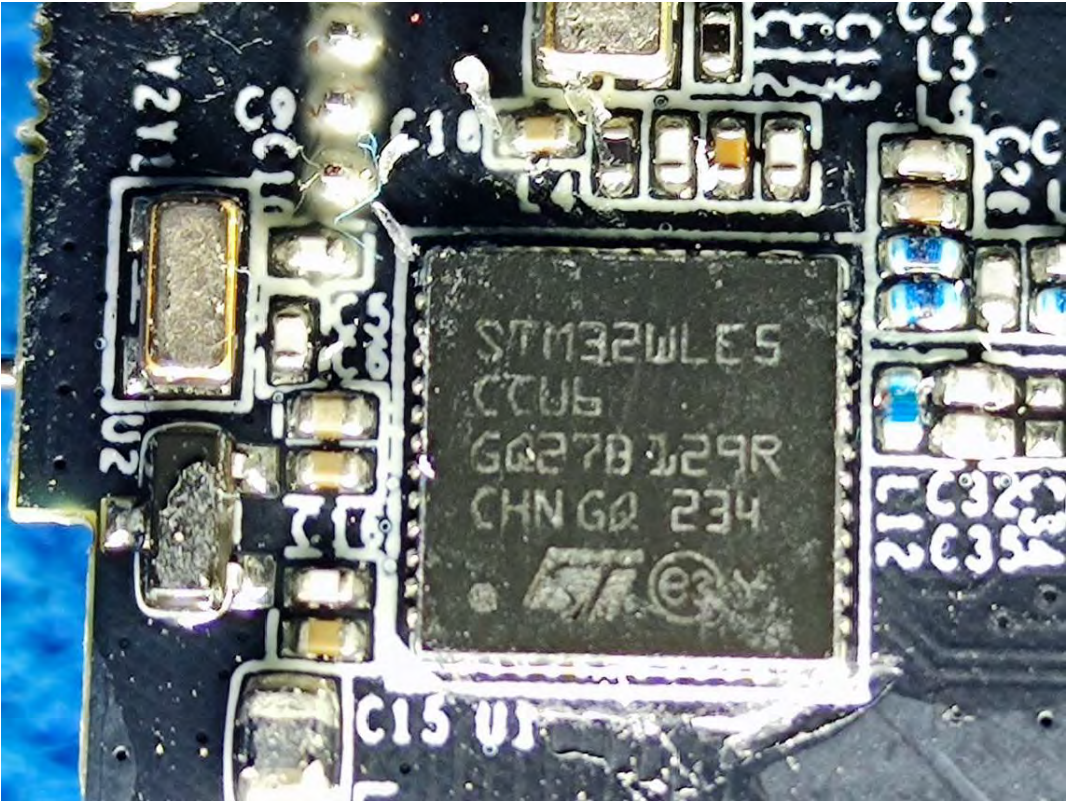

EXHIBIT C - EUT INTERNAL PHOTOGRAPHS

Model: VS341-915M

Battery

Chip

NFC Antenna only for receive

Lora ANT

Chip

Model: WS203-915M

Chip

NFC Antenna only for receive