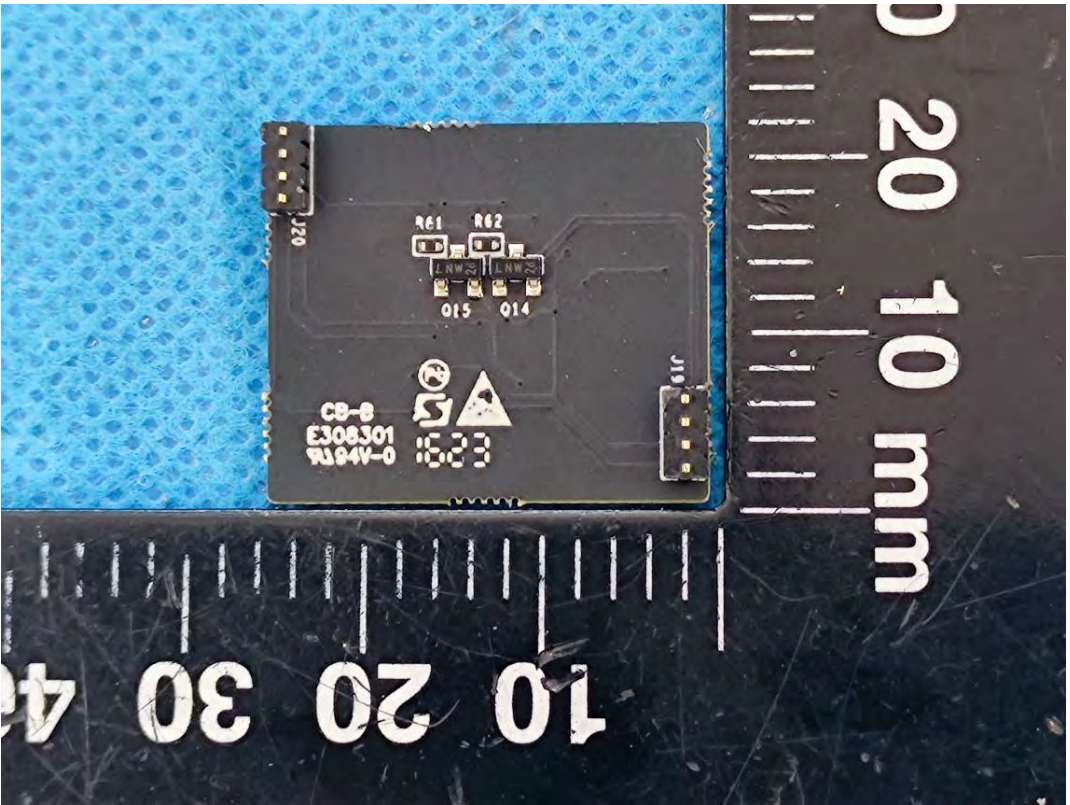

EXHIBIT C - EUT INTERNAL PHOTOGRAPHS

Model: VS341-915M

Battery

Chip

NFC Antenna only for receive

Lora ANT

Chip

Model: WS203-915M

Chip

NFC Antenna only for receive