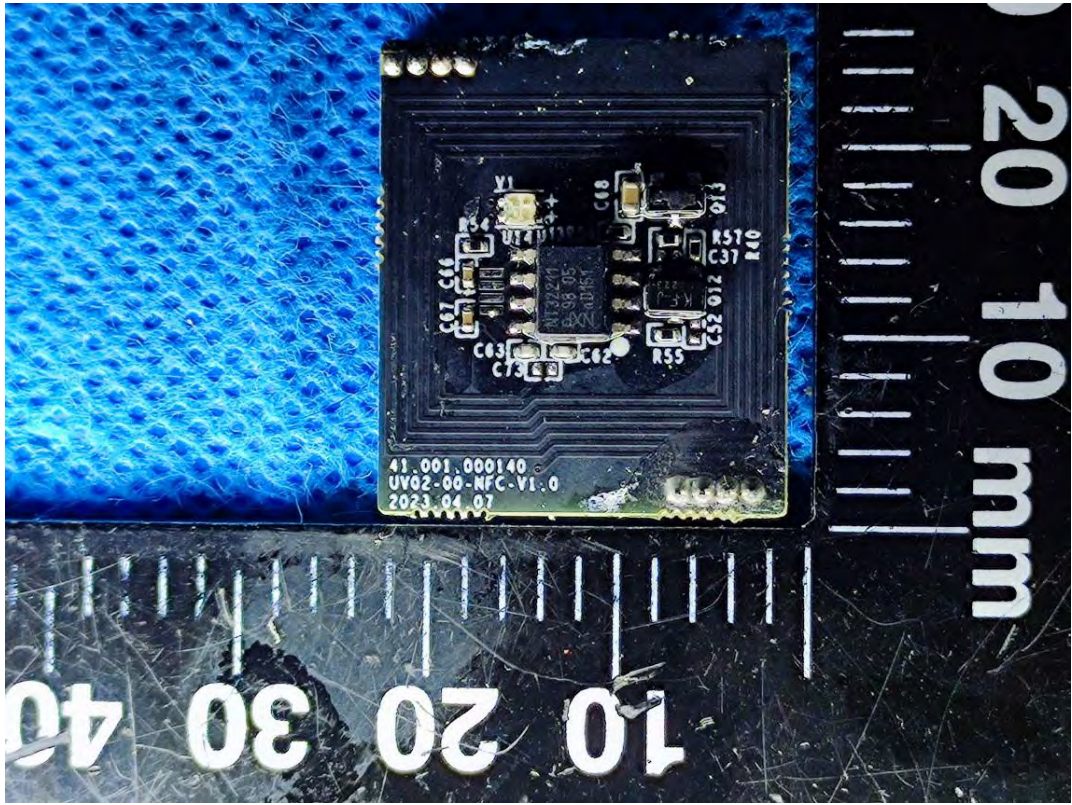

EXHIBIT C - EUT INTERNAL PHOTOGRAPHS

Model: VS341-915M

Battery

Chip

NFC Antenna only for receive

Lora ANT

Chip

Model: WS203-915M

Chip

NFC Antenna only for receive