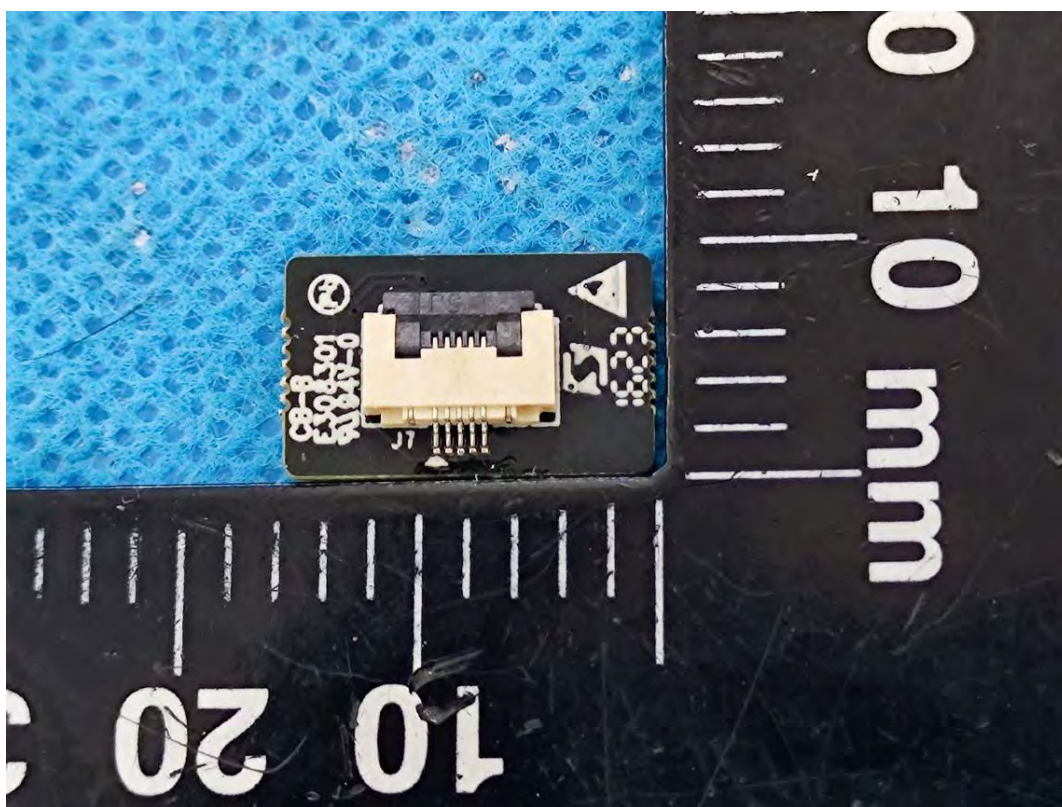

EXHIBIT C - EUT INTERNAL PHOTOGRAPHS

Model: VS341-915M

Battery

Chip

NFC Antenna only for receive

Lora ANT

Chip

Model: WS203-915M

Chip

NFC Antenna only for receive