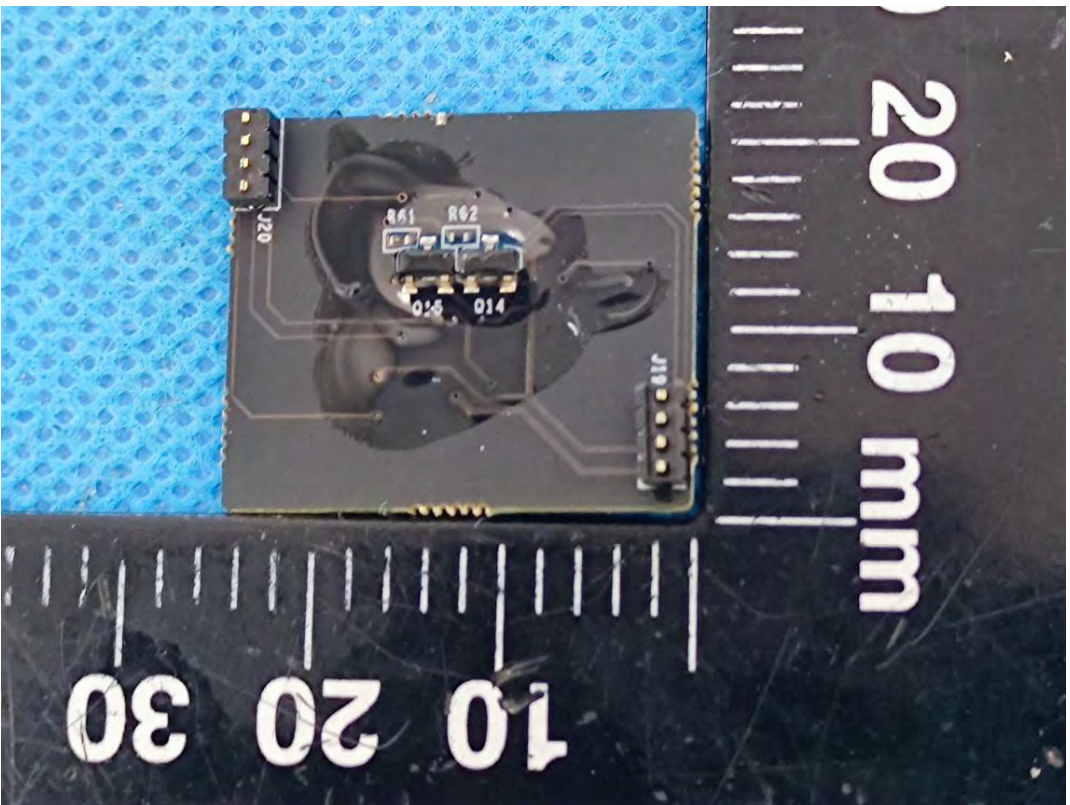

EXHIBIT C - EUT INTERNAL PHOTOGRAPHS

Model: VS341-915M

Battery

Chip

NFC Antenna only for receive

Lora ANT

Chip

Model: WS203-915M

Chip

NFC Antenna only for receive