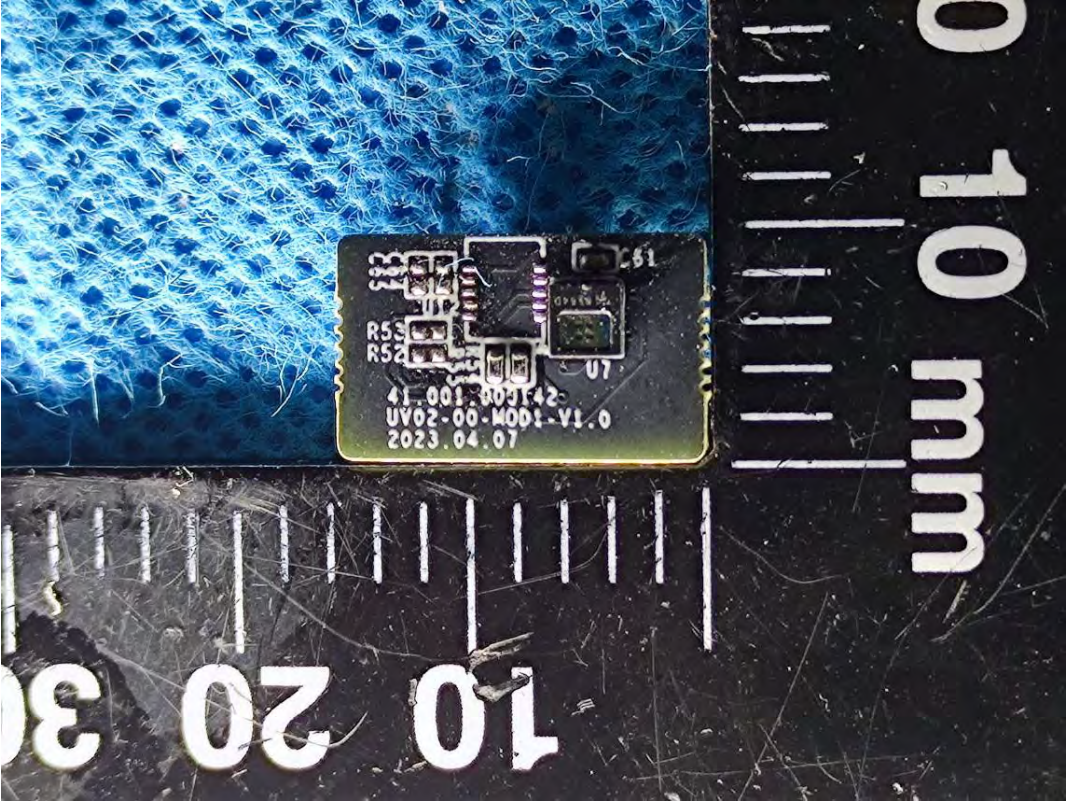

EXHIBIT C - EUT INTERNAL PHOTOGRAPHS

Model: VS341-915M

Battery

Chip

NFC Antenna only for receive

Lora ANT

Chip

Model: WS203-915M

Chip

NFC Antenna only for receive