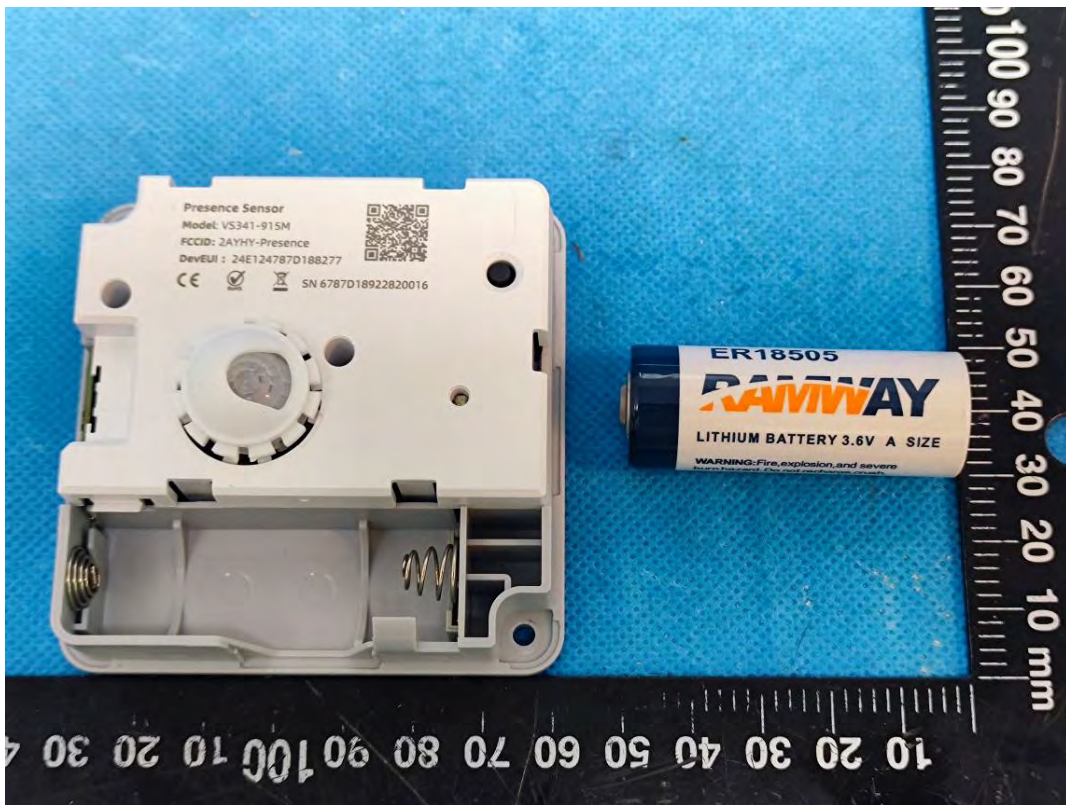

EXHIBIT C - EUT INTERNAL PHOTOGRAPHS

Model: VS341-915M

Battery

Chip

NFC Antenna only for receive

Lora ANT

Chip

Model: WS203-915M

Chip

NFC Antenna only for receive