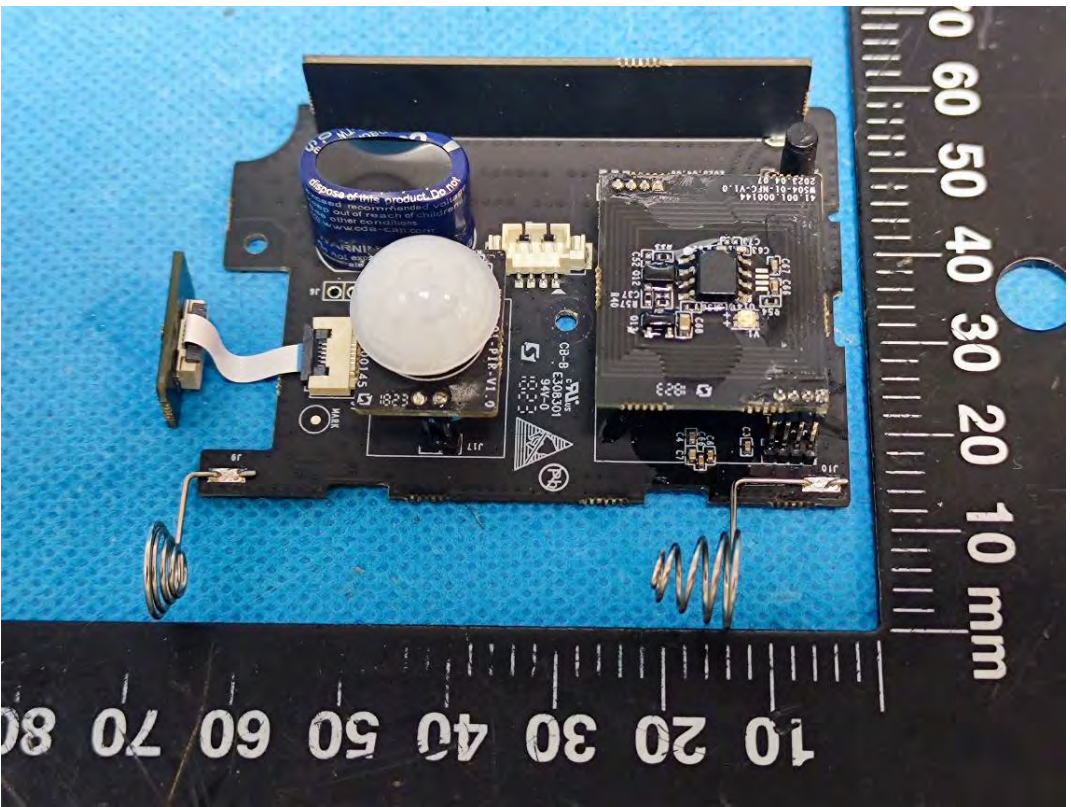

EXHIBIT C - EUT INTERNAL PHOTOGRAPHS

Model: VS341-915M

Battery

Chip

NFC Antenna only for receive

Lora ANT

Chip

Model: WS203-915M

Chip

NFC Antenna only for receive