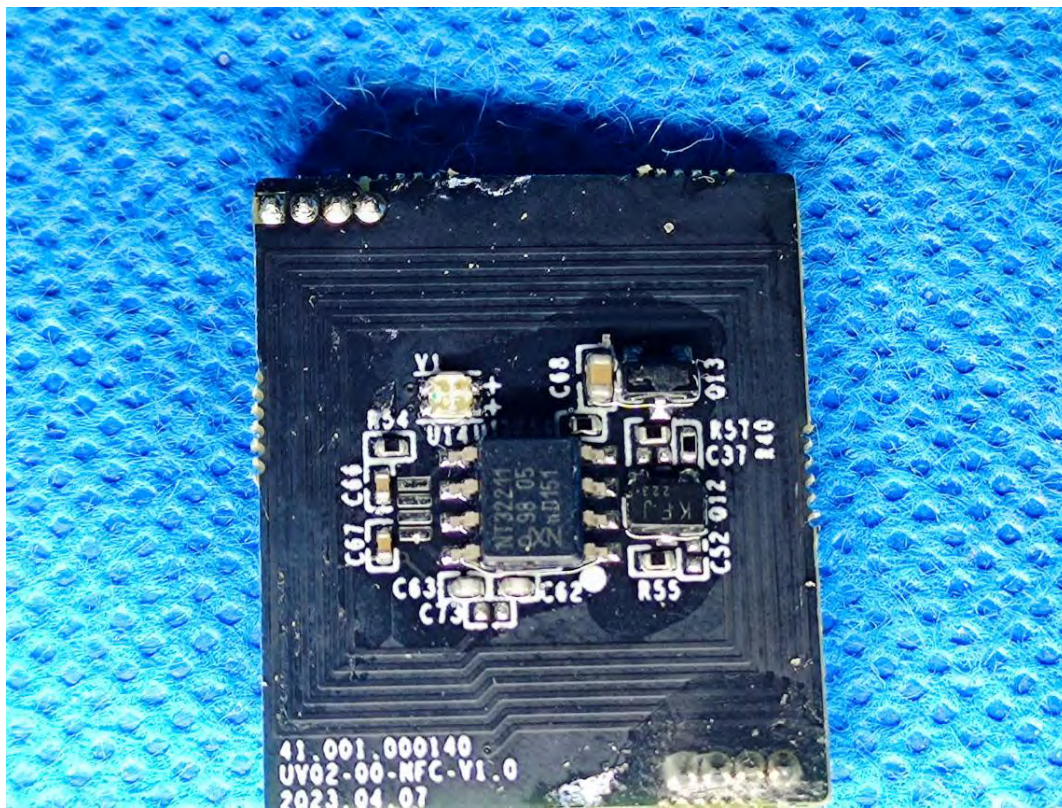

EXHIBIT C - EUT INTERNAL PHOTOGRAPHS

Model: VS341-915M

Battery

Chip

NFC Antenna only for receive

Lora ANT

Chip

Model: WS203-915M

Chip

NFC Antenna only for receive