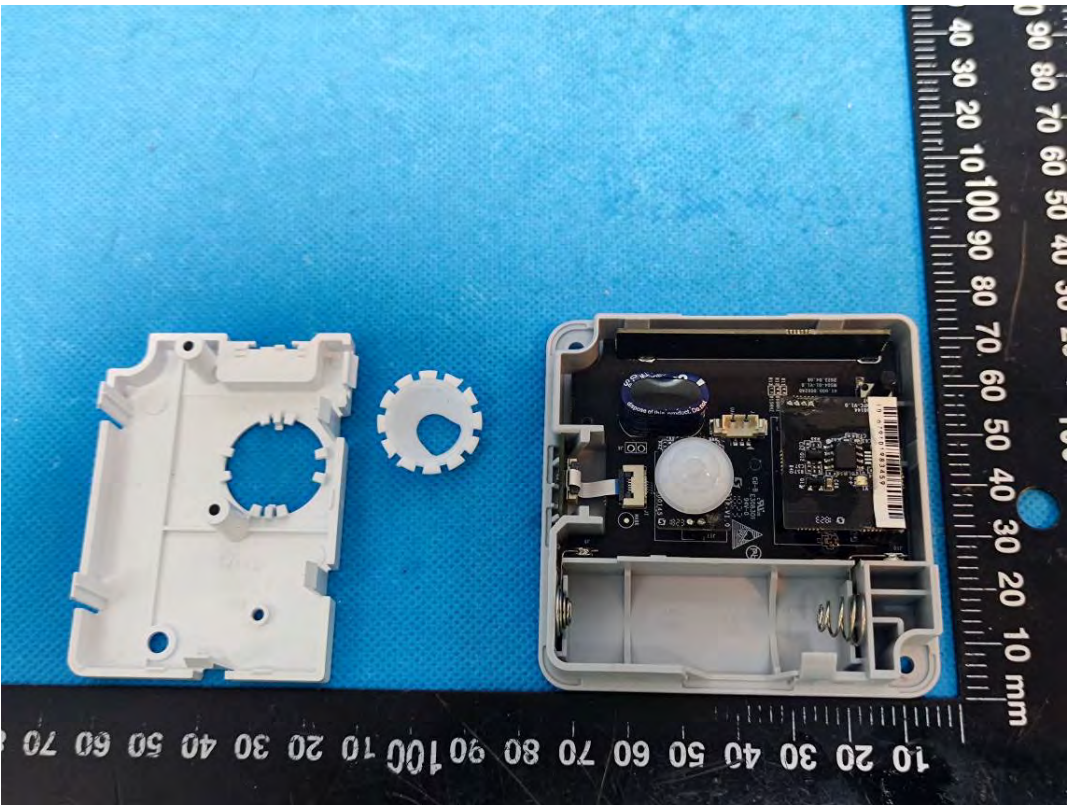

EXHIBIT C - EUT INTERNAL PHOTOGRAPHS

Model: VS341-915M

Battery

Chip

NFC Antenna only for receive

Lora ANT

Chip

Model: WS203-915M

Chip

NFC Antenna only for receive