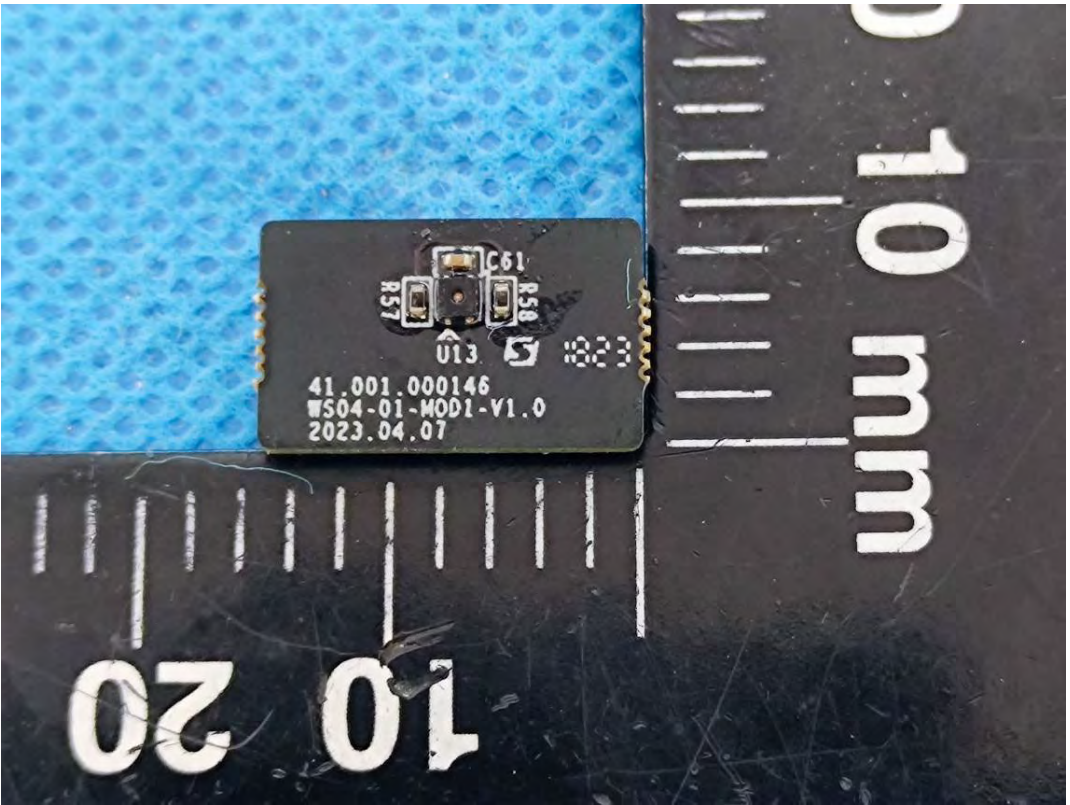

EXHIBIT C - EUT INTERNAL PHOTOGRAPHS

Model: VS341-915M

Battery

Chip

NFC Antenna only for receive

Lora ANT

Chip

Model: WS203-915M

Chip

NFC Antenna only for receive