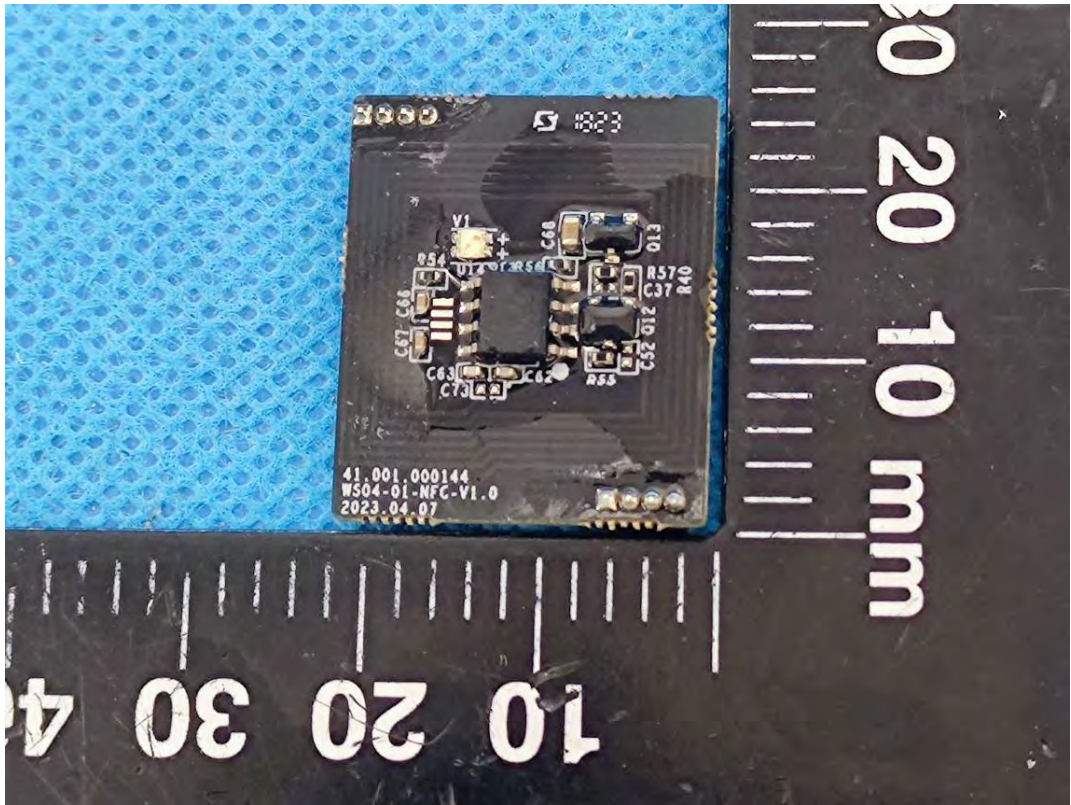

EXHIBIT C - EUT INTERNAL PHOTOGRAPHS

Model: VS341-915M

Battery

Chip

NFC Antenna only for receive

Lora ANT

Chip

Model: WS203-915M

Chip

NFC Antenna only for receive