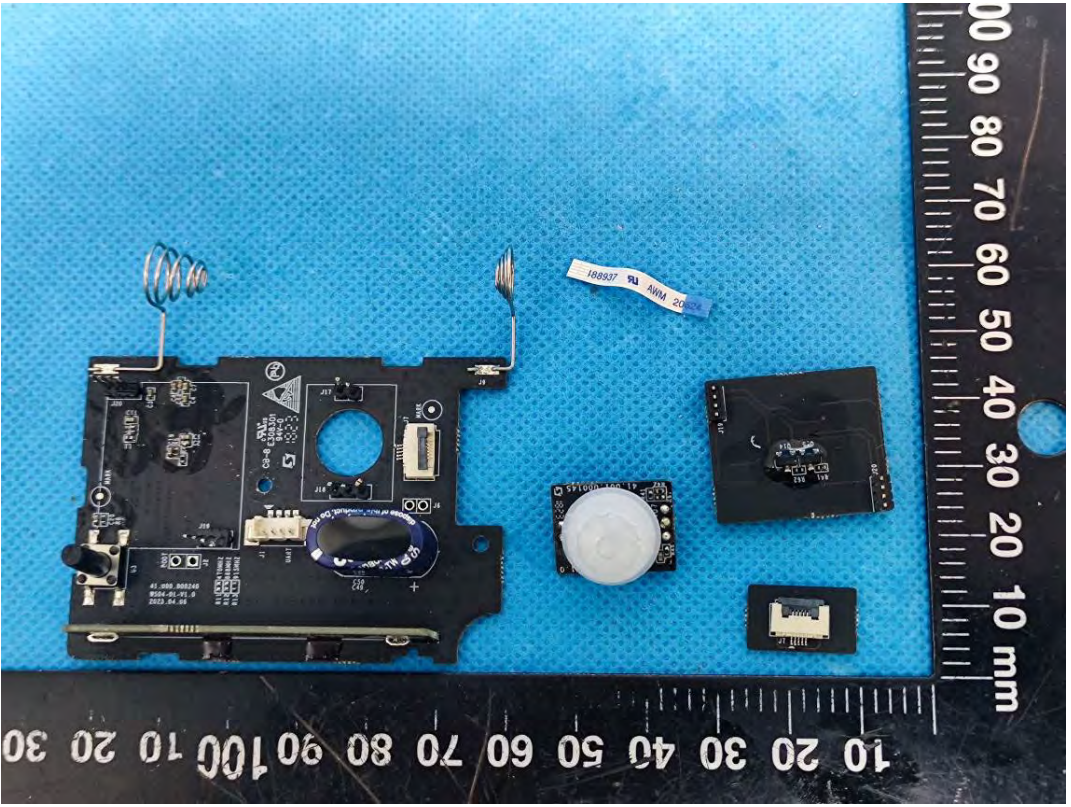

EXHIBIT C - EUT INTERNAL PHOTOGRAPHS

Model: VS341-915M

Battery

Chip

NFC Antenna only for receive

Lora ANT

Chip

Model: WS203-915M

Chip

NFC Antenna only for receive