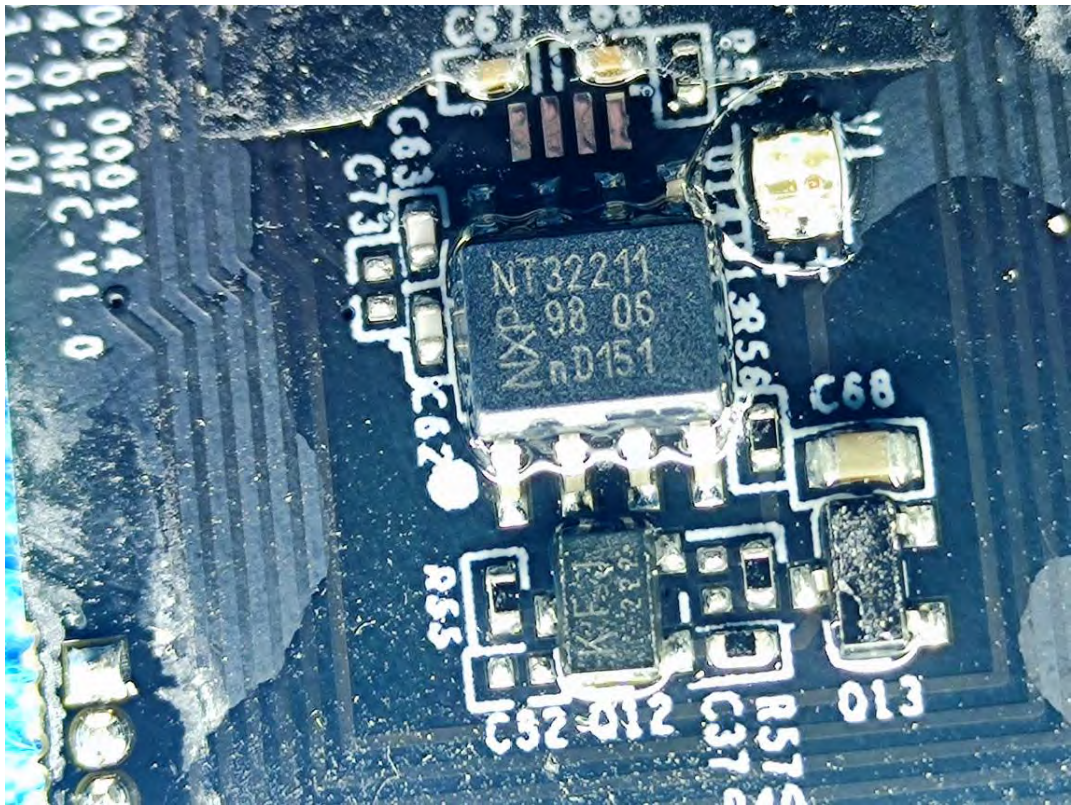

EXHIBIT C - EUT INTERNAL PHOTOGRAPHS

Model: VS341-915M

Battery

Chip

NFC Antenna only for receive

Lora ANT

Chip

Model: WS203-915M

Chip

NFC Antenna only for receive