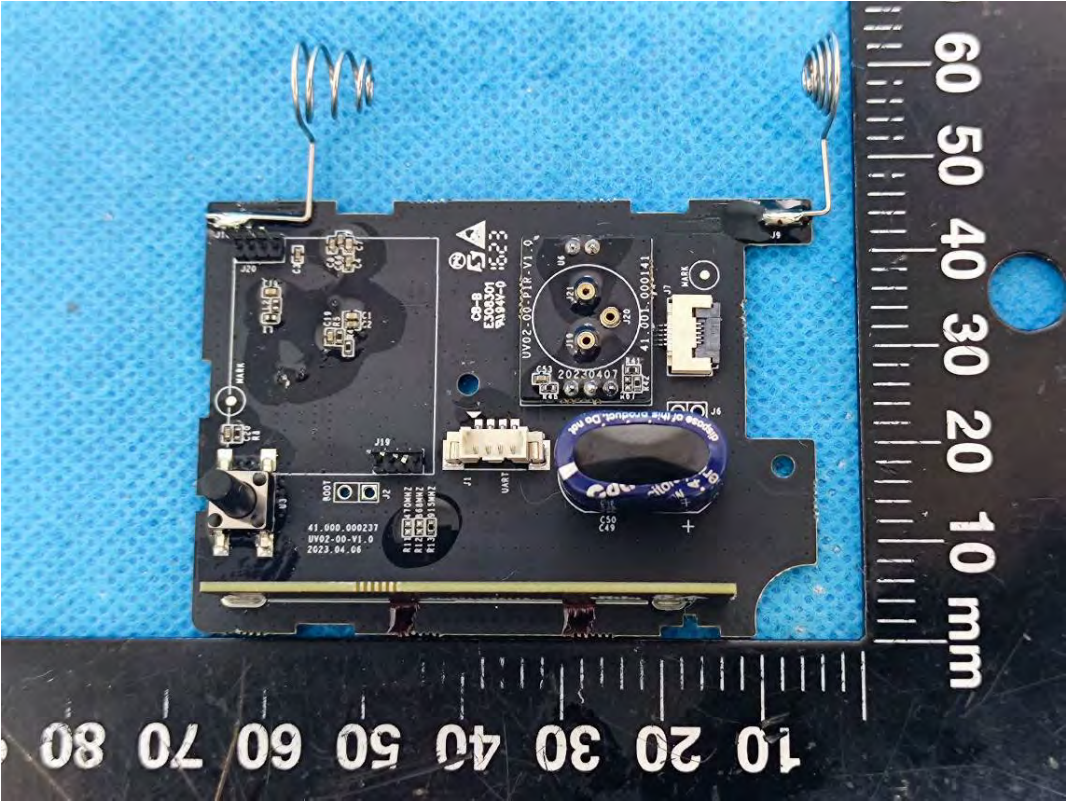

EXHIBIT C - EUT INTERNAL PHOTOGRAPHS

Model: VS341-915M

Battery

Chip

NFC Antenna only for receive

Lora ANT

Chip

Model: WS203-915M

Chip

NFC Antenna only for receive