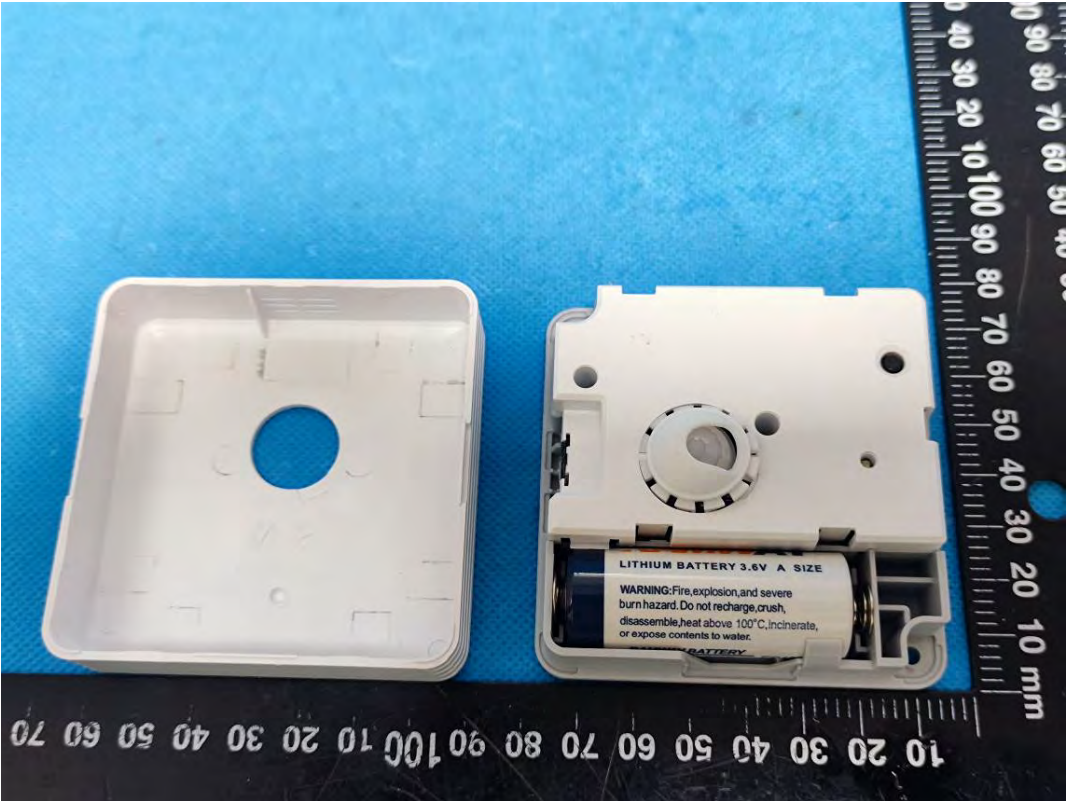

EXHIBIT C - EUT INTERNAL PHOTOGRAPHS

Model: VS341-915M

Battery

Chip

NFC Antenna only for receive

Lora ANT

Chip

Model: WS203-915M