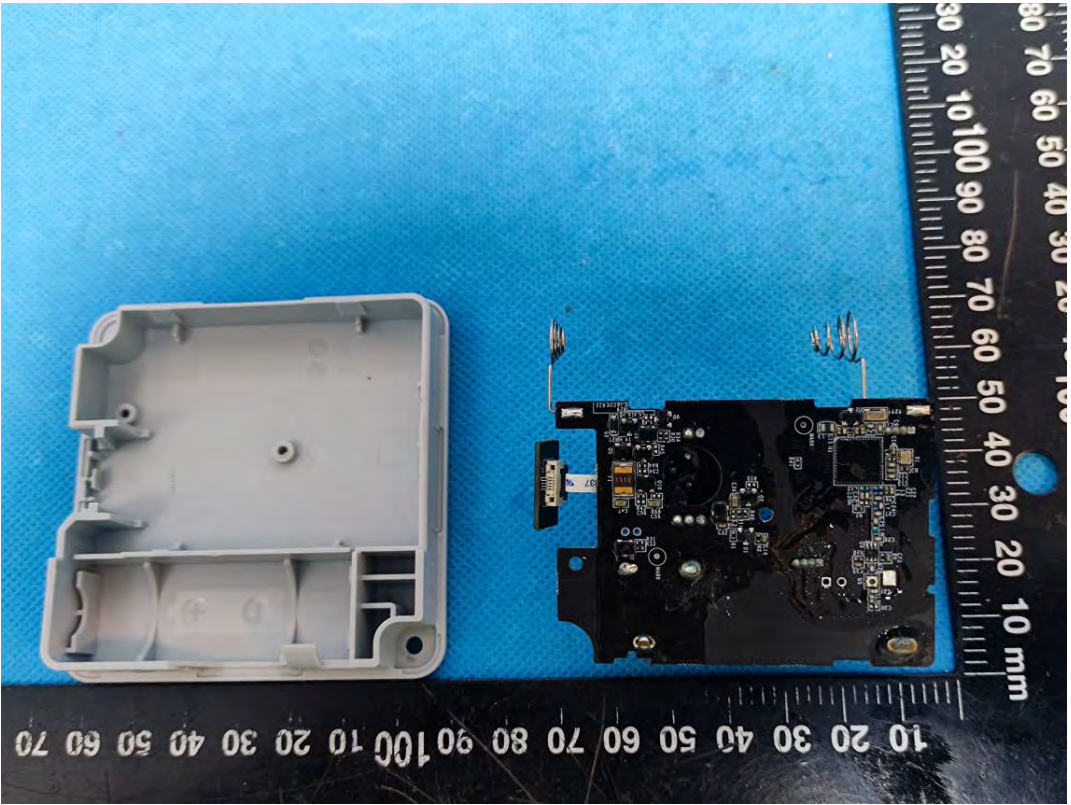

EXHIBIT C - EUT INTERNAL PHOTOGRAPHS

Model: VS341-915M

Battery

Chip

NFC Antenna only for receive

Lora ANT

Chip

Model: WS203-915M

Chip

NFC Antenna only for receive