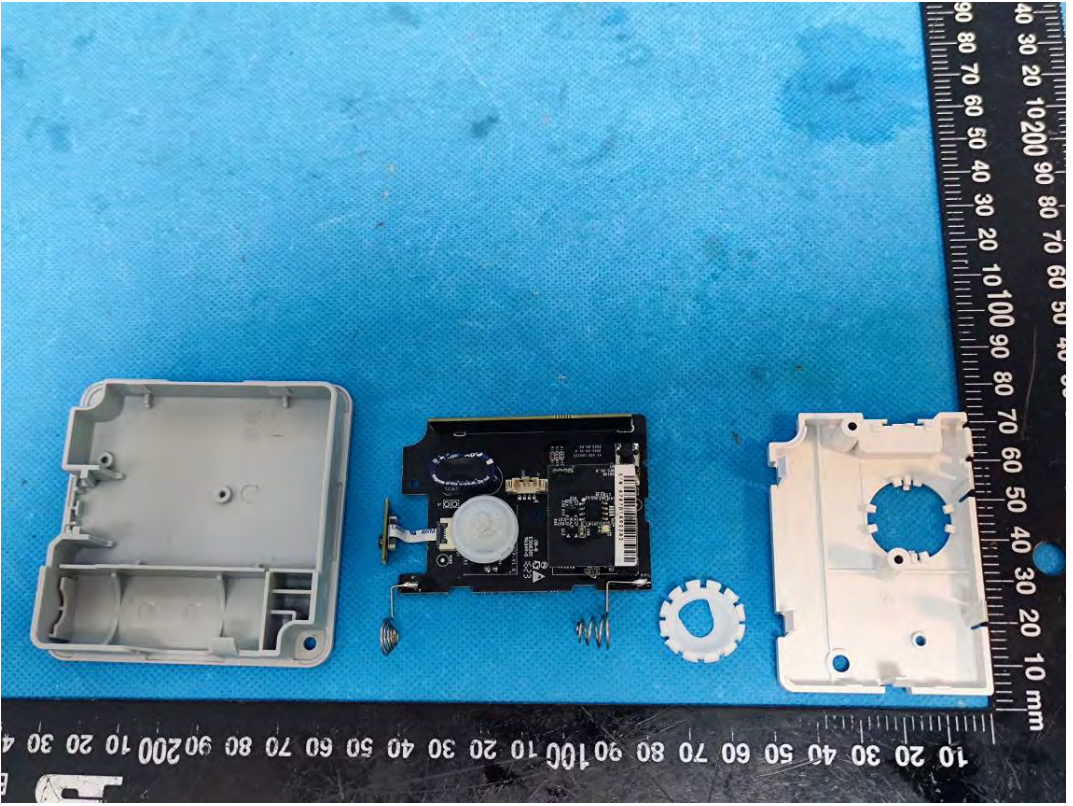

EXHIBIT C - EUT INTERNAL PHOTOGRAPHS

Model: VS341-915M

Battery

Chip

NFC Antenna only for receive

Lora ANT

Chip

Model: WS203-915M

Chip

NFC Antenna only for receive