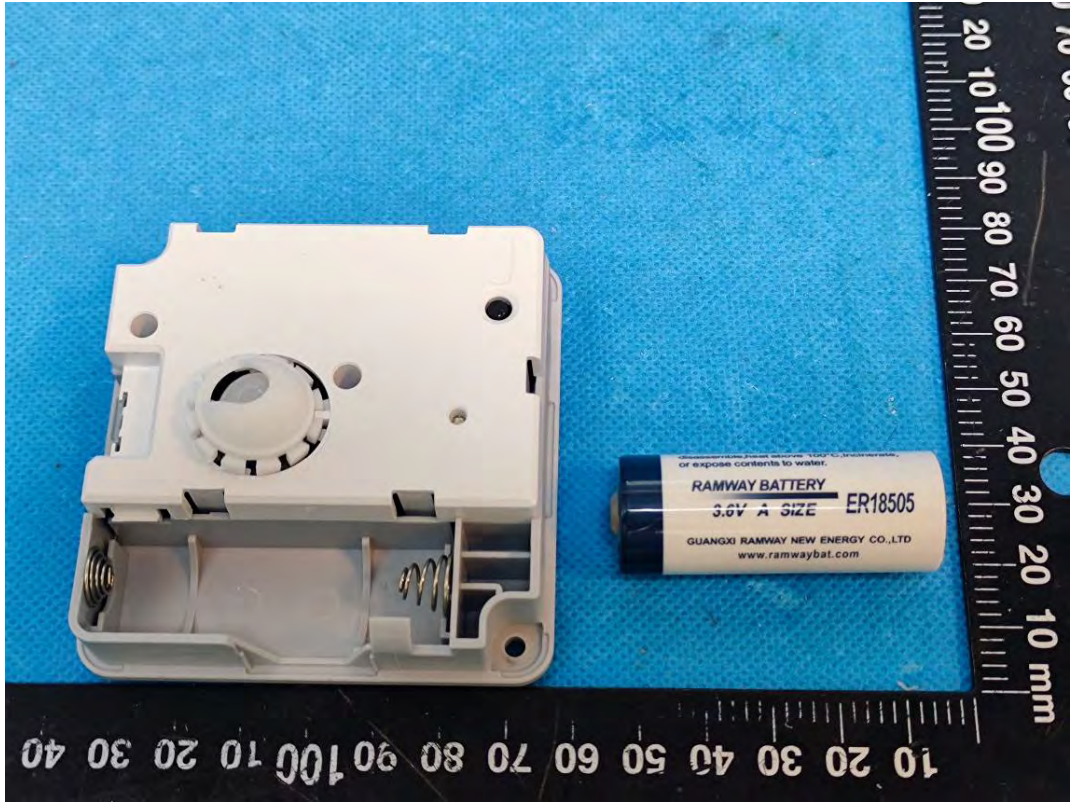

EXHIBIT C - EUT INTERNAL PHOTOGRAPHS

Model: VS341-915M

Battery

Chip

NFC Antenna only for receive

Lora ANT

Chip

Model: WS203-915M

Chip

NFC Antenna only for receive