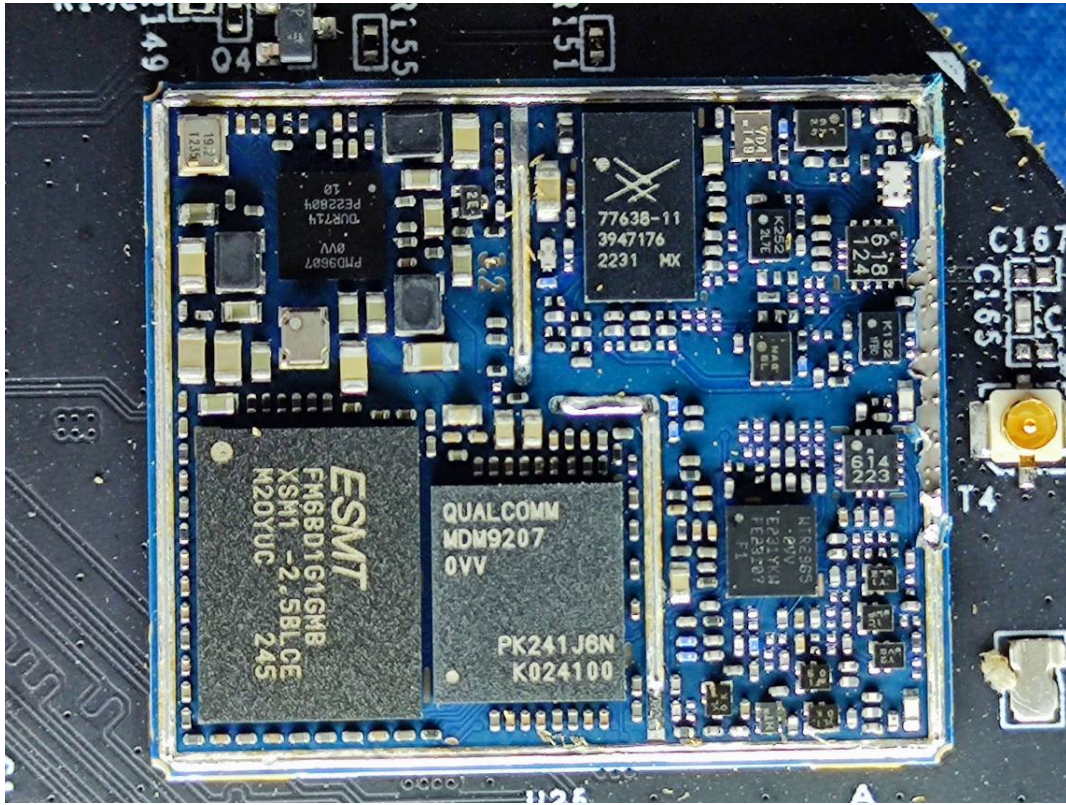

EUT INTERNAL PHOTOGRAPHS

Uncover

Port

ANT

WWAN Module FCC ID: XMR201909EG95NAX

SRD Module FCC ID: XMR2023FGH100M

Chip

Chip

Chip

Chip

Wi-Fi Antenna

Chip