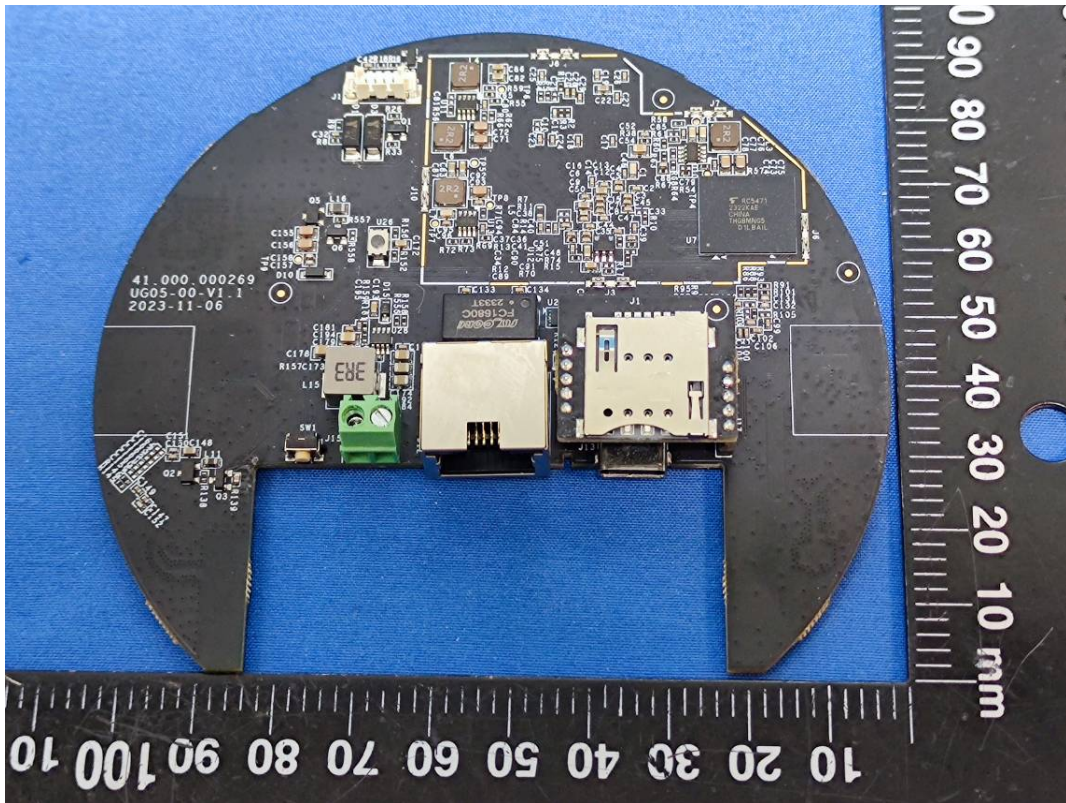

EUT INTERNAL PHOTOGRAPHS

Uncover

Port

ANT

WWAN Module FCC ID: XMR201909EG95NAX

SRD Module FCC ID: XMR2023FGH100M

Chip

Chip

Chip

Chip

Wi-Fi Antenna

Chip