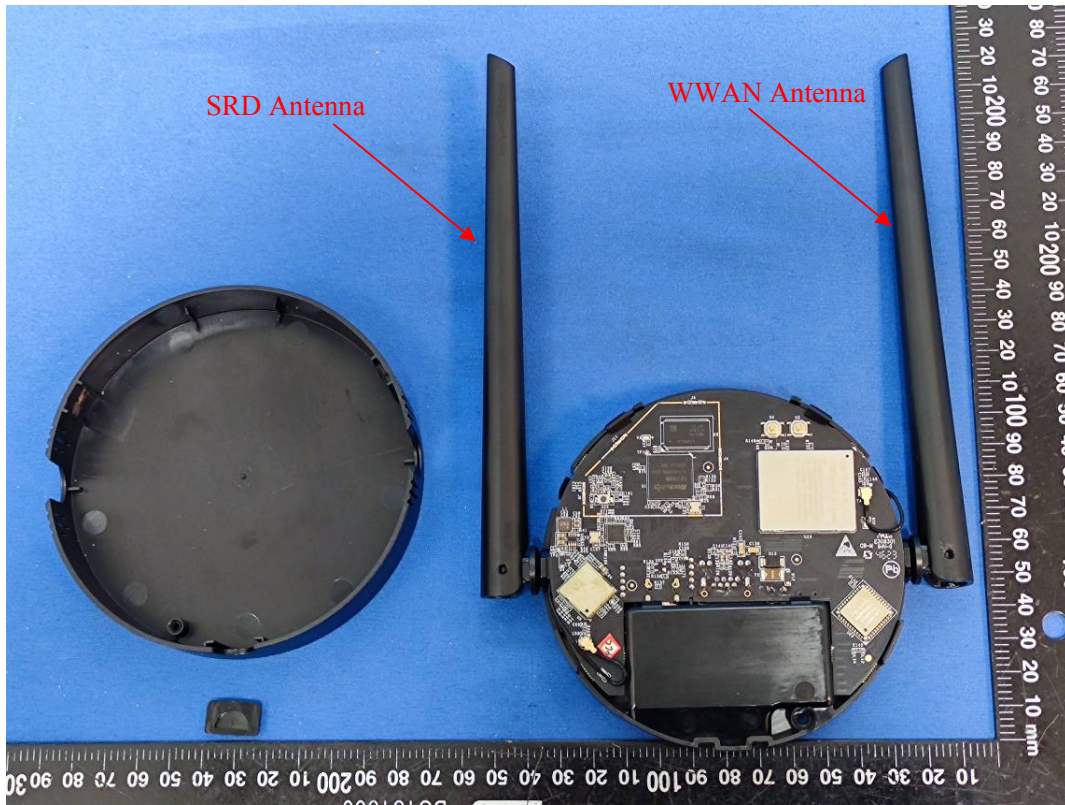

EUT INTERNAL PHOTOGRAPHS

Uncover

Port

ANT

WWAN Module FCC ID: XMR201909EG95NAX

SRD Module FCC ID: XMR2023FGH100M

Chip

Chip

Chip

Chip

Wi-Fi Antenna

Chip