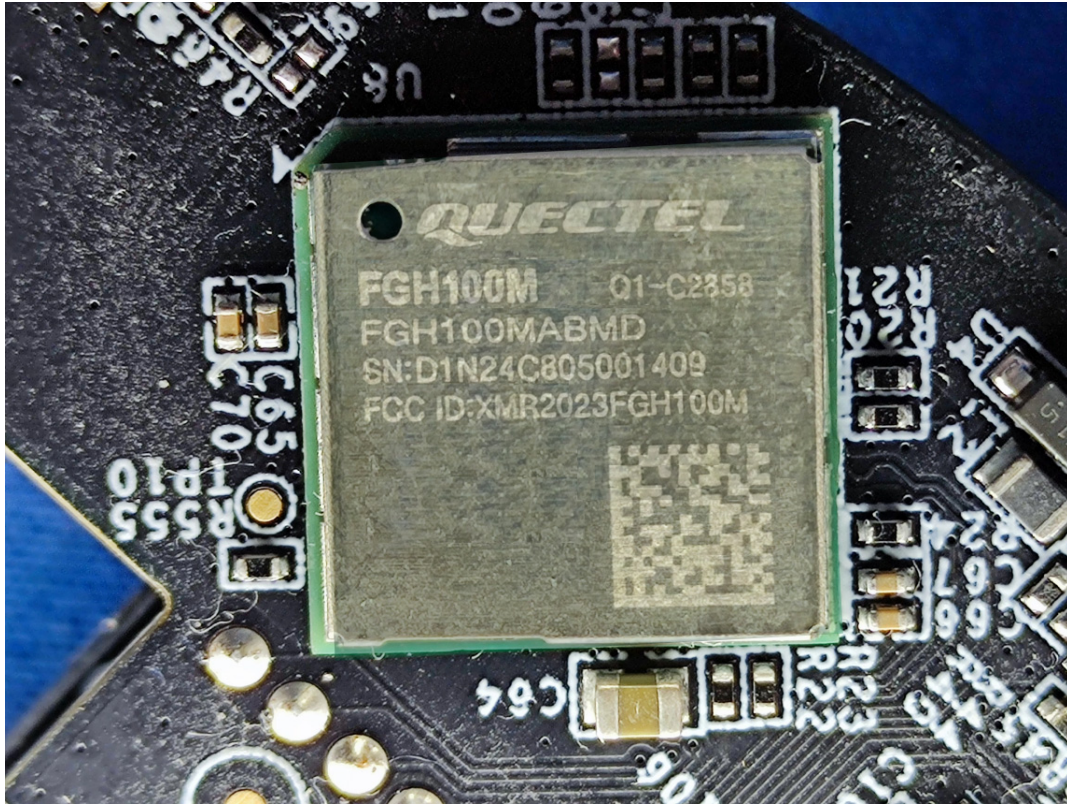

EUT INTERNAL PHOTOGRAPHS

Uncover

Port

ANT

WWAN Module FCC ID: XMR201909EG95NAX

SRD Module FCC ID: XMR2023FGH100M

Chip

Chip

Chip

Chip

Wi-Fi Antenna

Chip