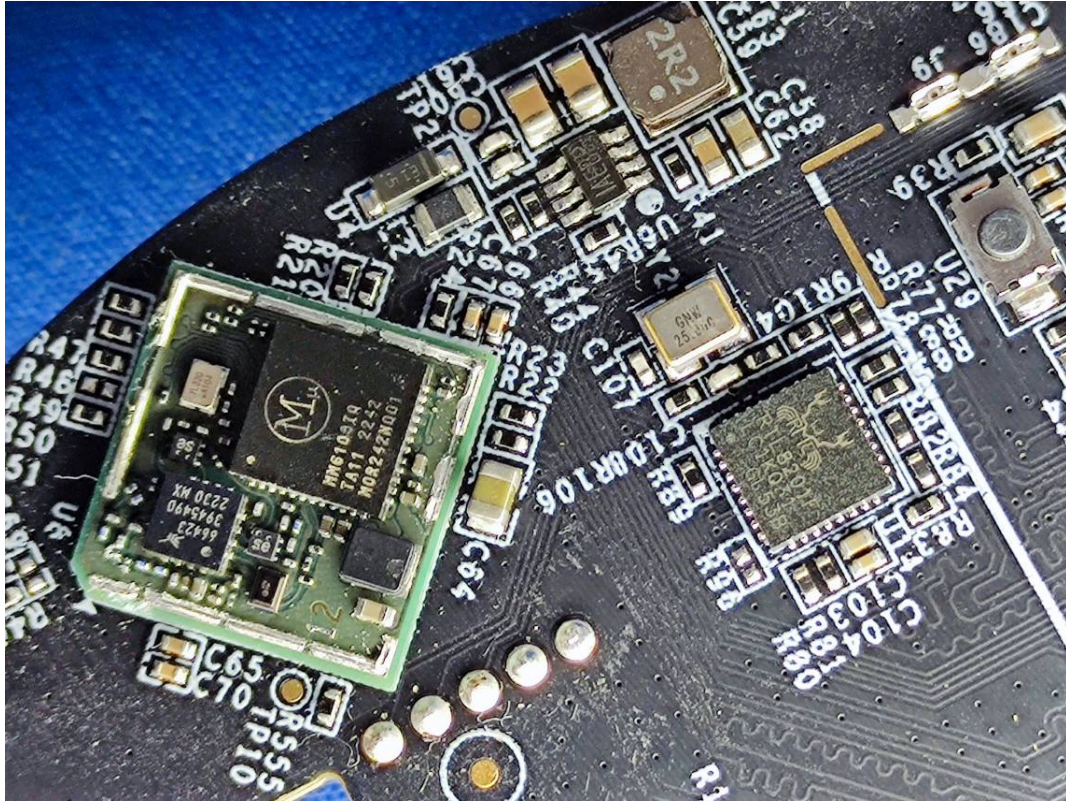

EUT INTERNAL PHOTOGRAPHS

Uncover

Port

ANT

WWAN Module FCC ID: XMR201909EG95NAX

SRD Module FCC ID: XMR2023FGH100M

Chip

Chip

Chip

Chip

Wi-Fi Antenna

Chip