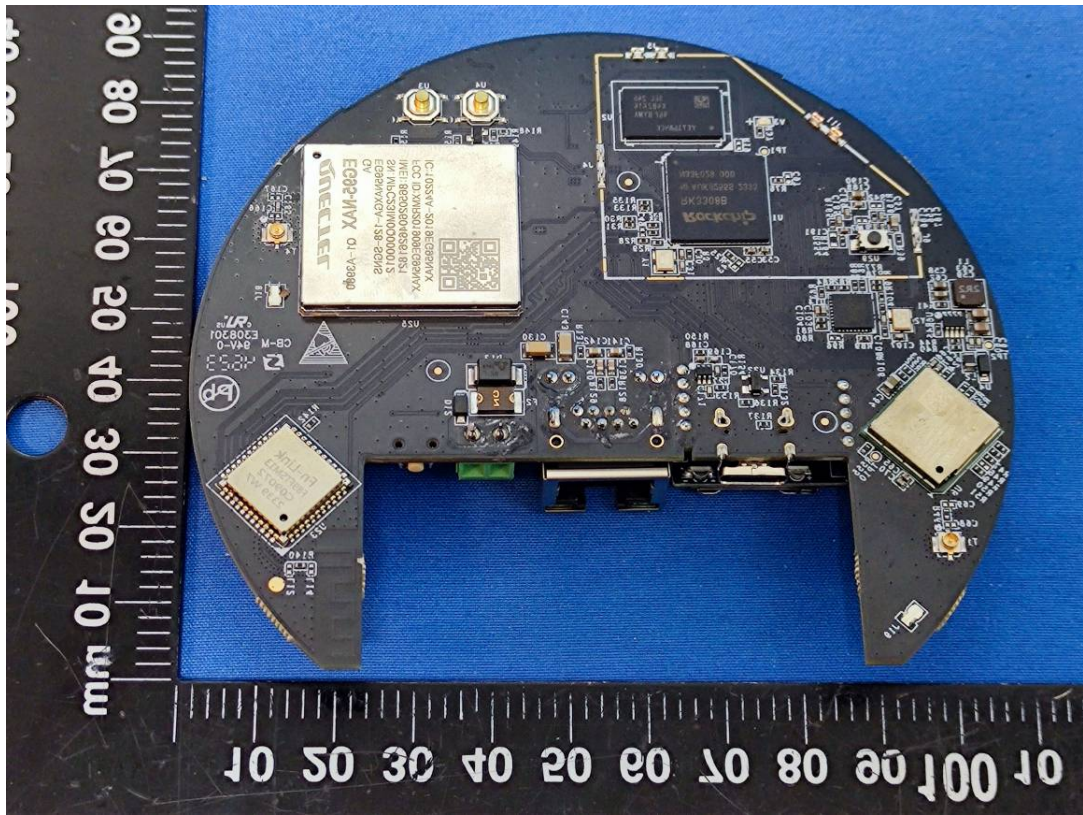

EUT INTERNAL PHOTOGRAPHS

Uncover

Port

ANT

WWAN Module FCC ID: XMR201909EG95NAX

SRD Module FCC ID: XMR2023FGH100M

Chip

Chip

Chip

Chip

Wi-Fi Antenna

Chip