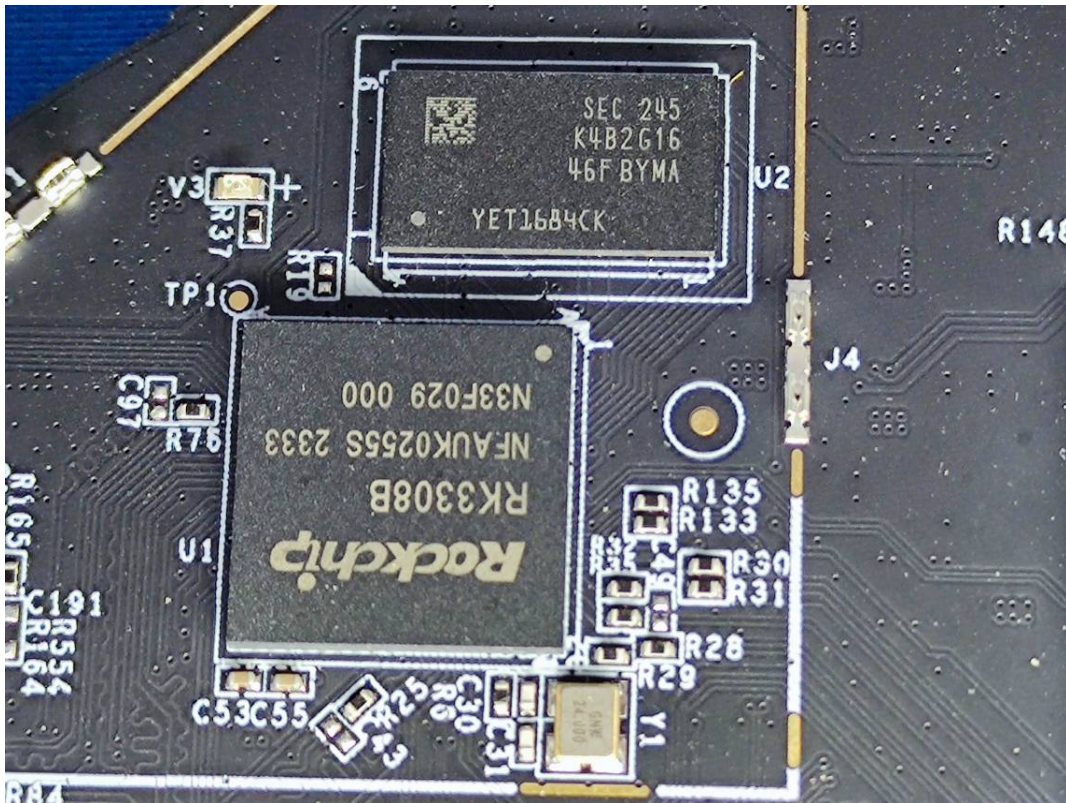

EUT INTERNAL PHOTOGRAPHS

Uncover

Port

ANT

WWAN Module FCC ID: XMR201909EG95NAX

SRD Module FCC ID: XMR2023FGH100M

Chip

Chip

Chip

Chip

Wi-Fi Antenna

Chip