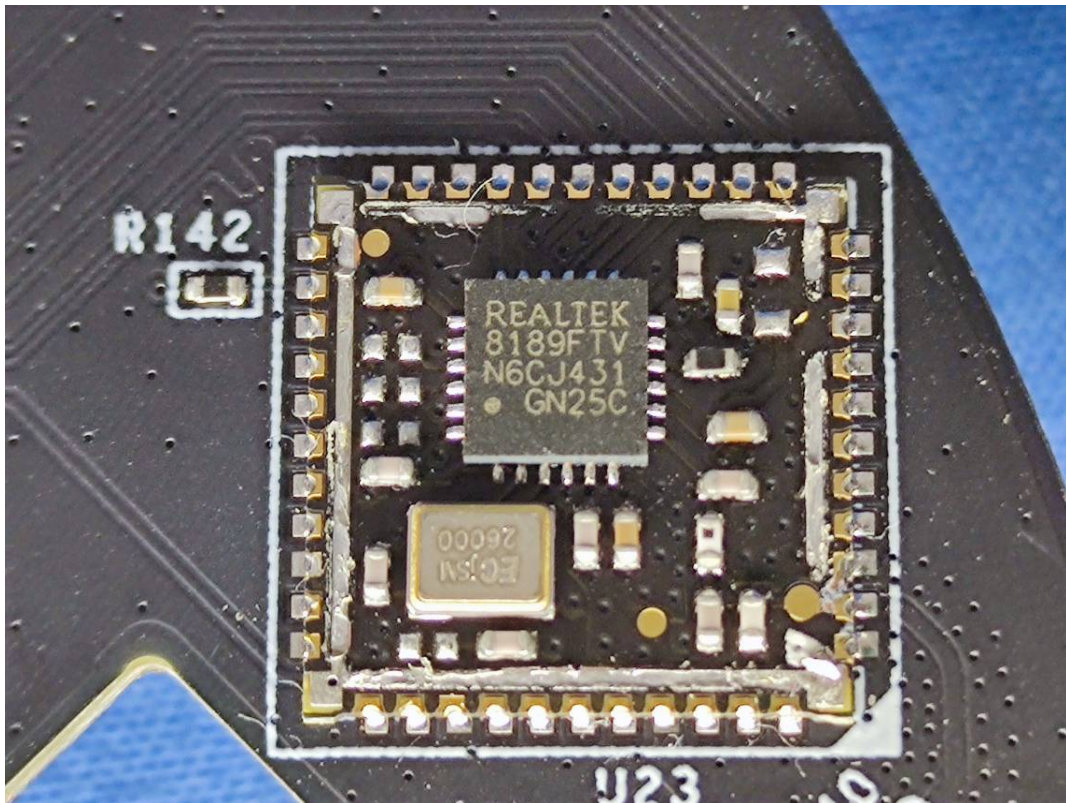

EUT INTERNAL PHOTOGRAPHS

Uncover

Port

ANT

WWAN Module FCC ID: XMR201909EG95NAX

SRD Module FCC ID: XMR2023FGH100M

Chip

Chip

Chip

Chip

Wi-Fi Antenna

Chip