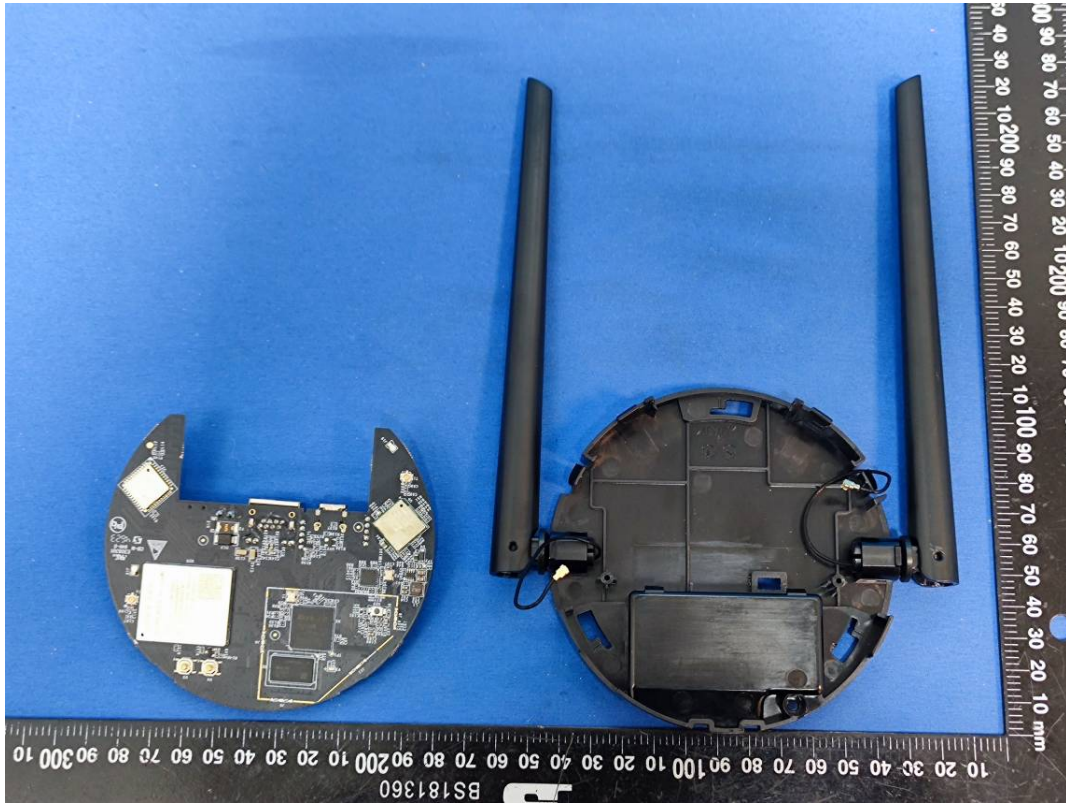

EUT INTERNAL PHOTOGRAPHS

Uncover

Port

ANT

WWAN Module FCC ID: XMR201909EG95NAX

SRD Module FCC ID: XMR2023FGH100M

Chip

Chip

Chip

Chip

Wi-Fi Antenna

Chip