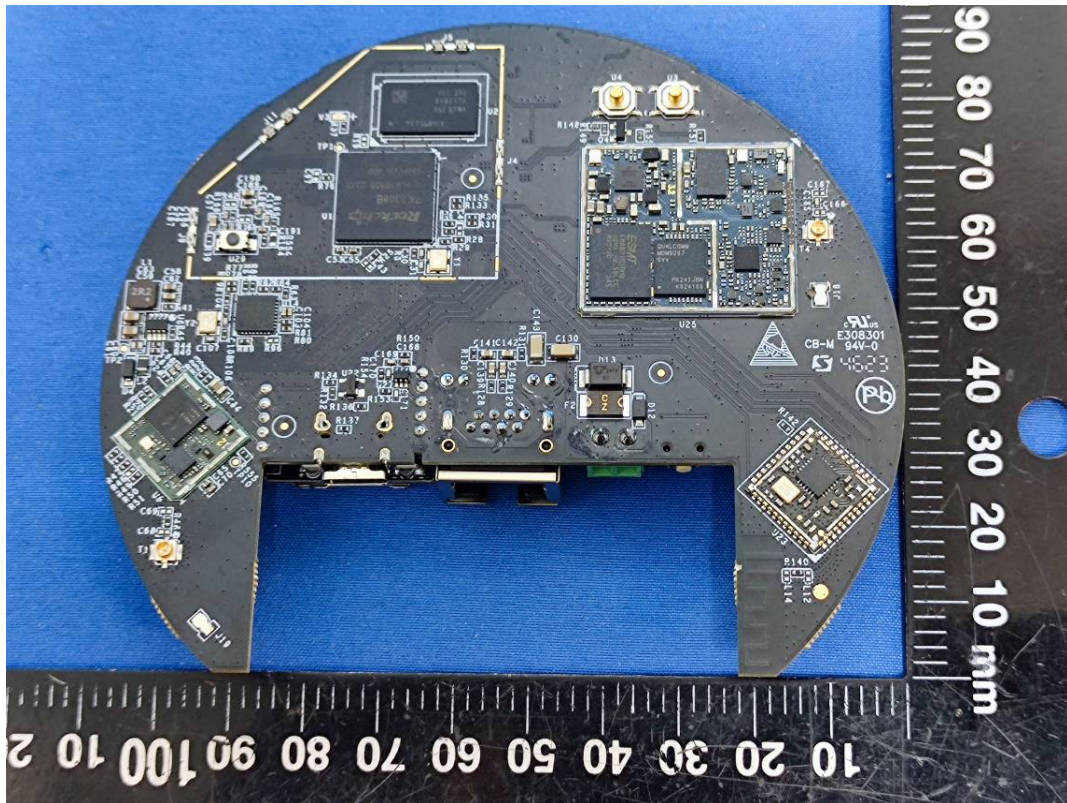

EUT INTERNAL PHOTOGRAPHS

Uncover

Port

ANT

WWAN Module FCC ID: XMR201909EG95NAX

SRD Module FCC ID: XMR2023FGH100M

Chip

Chip

Chip

Chip

Wi-Fi Antenna

Chip