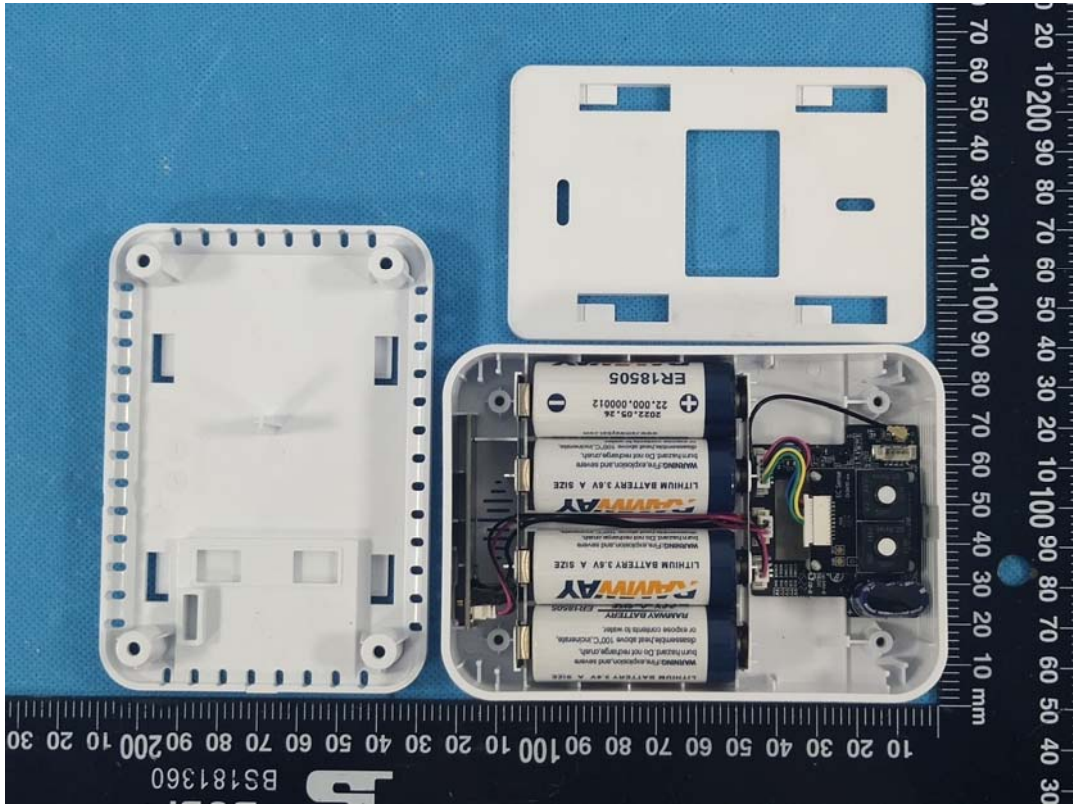

EXHIBIT C - EUT INTERNAL PHOTOGRAPHS

Test model: GS301-915M
(Note: NI301-915M, GS301-9M, NI301-9M are electrically identical with the model GS301-915M)

Antenna