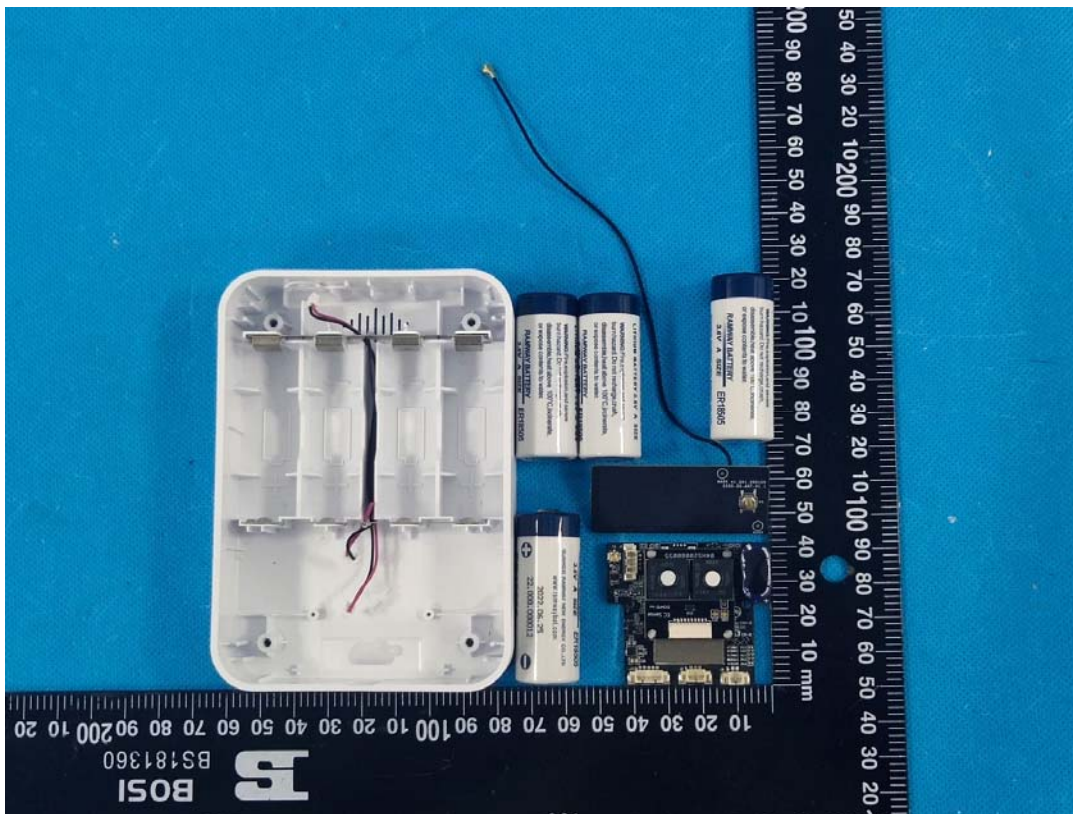

EXHIBIT C - EUT INTERNAL PHOTOGRAPHS

Test model: GS301-915M
(Note: NI301-915M, GS301-9M, NI301-9M are electrically identical with the model GS301-915M)

Antenna