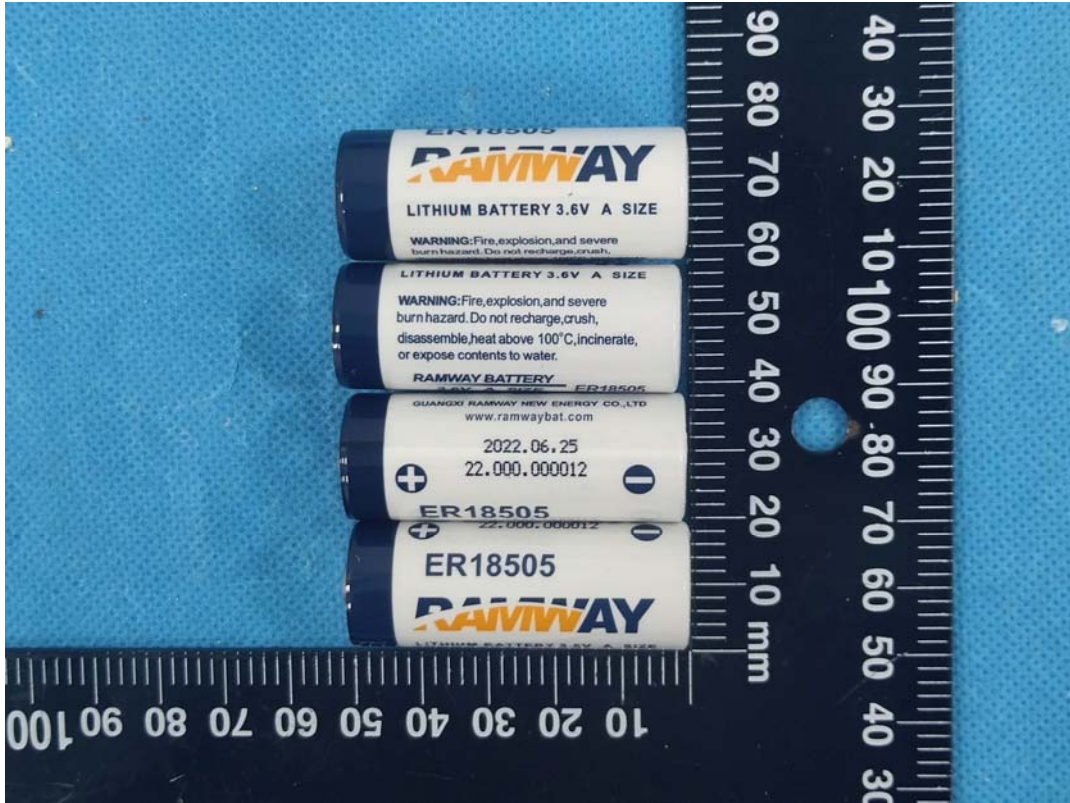

EXHIBIT C - EUT INTERNAL PHOTOGRAPHS

Test model: GS301-915M
(Note: NI301-915M, GS301-9M, NI301-9M are electrically identical with the model GS301-915M)

Antenna