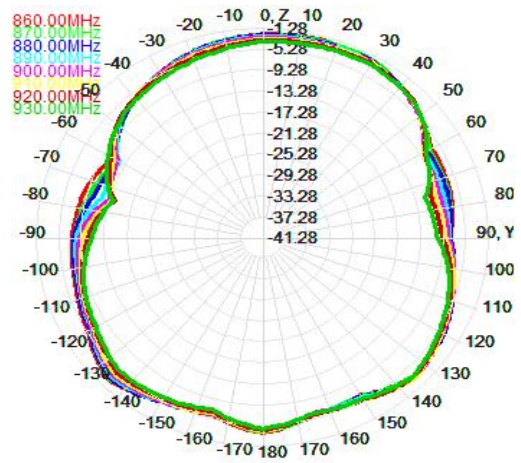

Frequency (MHz)	Gain (dBi)	Efficiency (%)
860.0	-0.47	36.29
870.0	-0.82	33.60
880.0	-0.59	34.12
890.0	-0.66	32.70
900.0	-0.55	32.43
910.0	-0.61	31.66
920.0	-0.85	30.45
930.0	-1.08	29.13

SRD Antenna