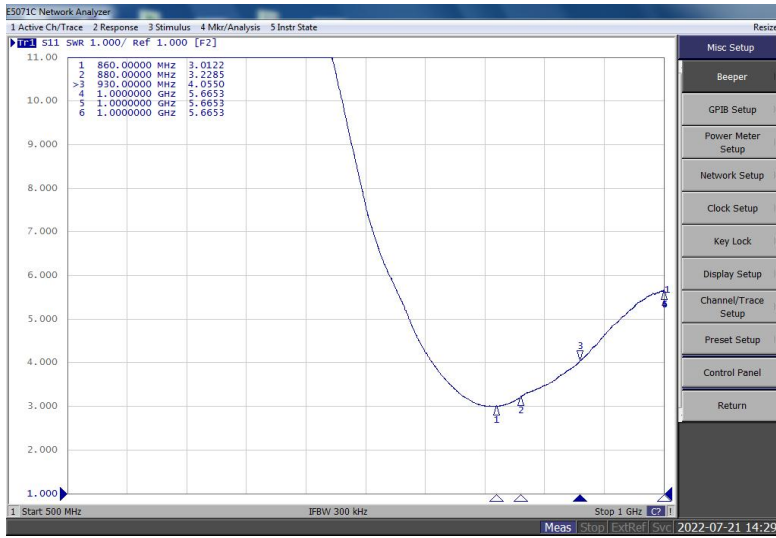

Frequency (MHz)	Gain (dBi)	Efficiency (%)
860.0	-0.47	36.29
870.0	-0.82	33.60
880.0	-0.59	34.12
890.0	-0.66	32.70
900.0	-0.55	32.43
910.0	-0.61	31.66
920.0	-0.85	30.45
930.0	-1.08	29.13

SRD Antenna