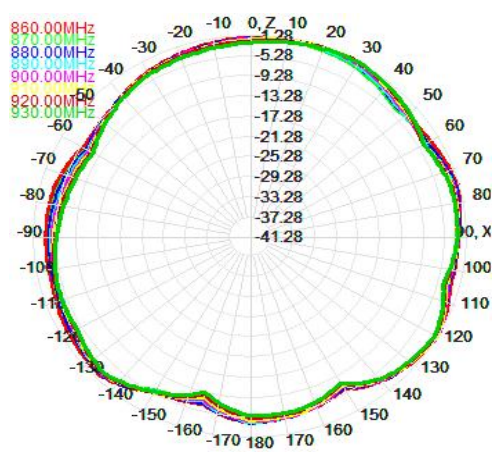

Frequency (MHz)	Gain (dBi)	Efficiency (%)
860.0	-0.47	36.29
870.0	-0.82	33.60
880.0	-0.59	34.12
890.0	-0.66	32.70
900.0	-0.55	32.43
910.0	-0.61	31.66
920.0	-0.85	30.45
930.0	-1.08	29.13

SRD Antenna