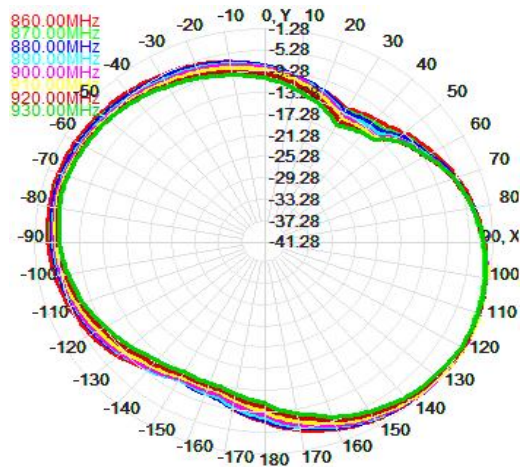

Frequency (MHz)	Gain (dBi)	Efficiency (%)
860.0	-0.47	36.29
870.0	-0.82	33.60
880.0	-0.59	34.12
890.0	-0.66	32.70
900.0	-0.55	32.43
910.0	-0.61	31.66
920.0	-0.85	30.45
930.0	-1.08	29.13

SRD Antenna