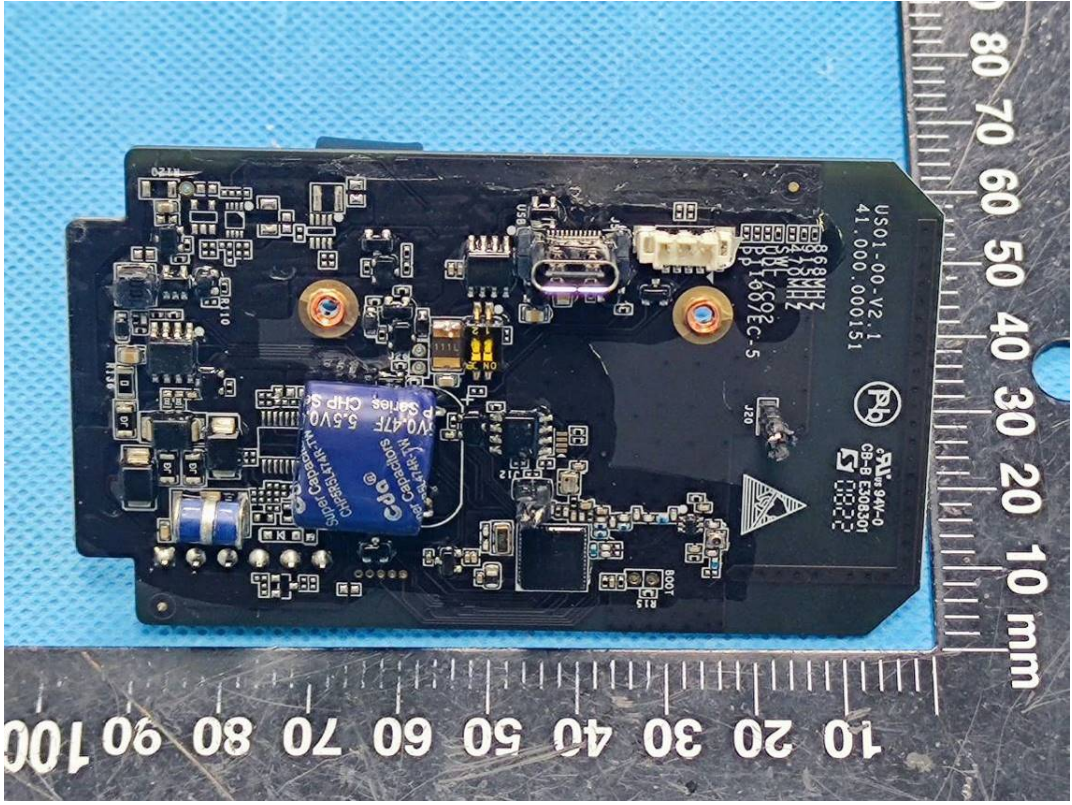

NFC Antenna

SRD Antenna

Battery 2#

Model:EM500-LGT-915M

(Series models EM500-LGT-9M, NB500-LGT-915M, NB500-LGT-9M are electrically identical with model EM500-LGT-915M)

Battery 1#

NFC Antenna

Battery 2#

Model: EM500-915M

(Series models EM500-9M, NB500-915M, NB500-9M are electrically identical with model EM500-915M)

Battery 2#

NFC Antenna

SRD Antenna

Battery 1#