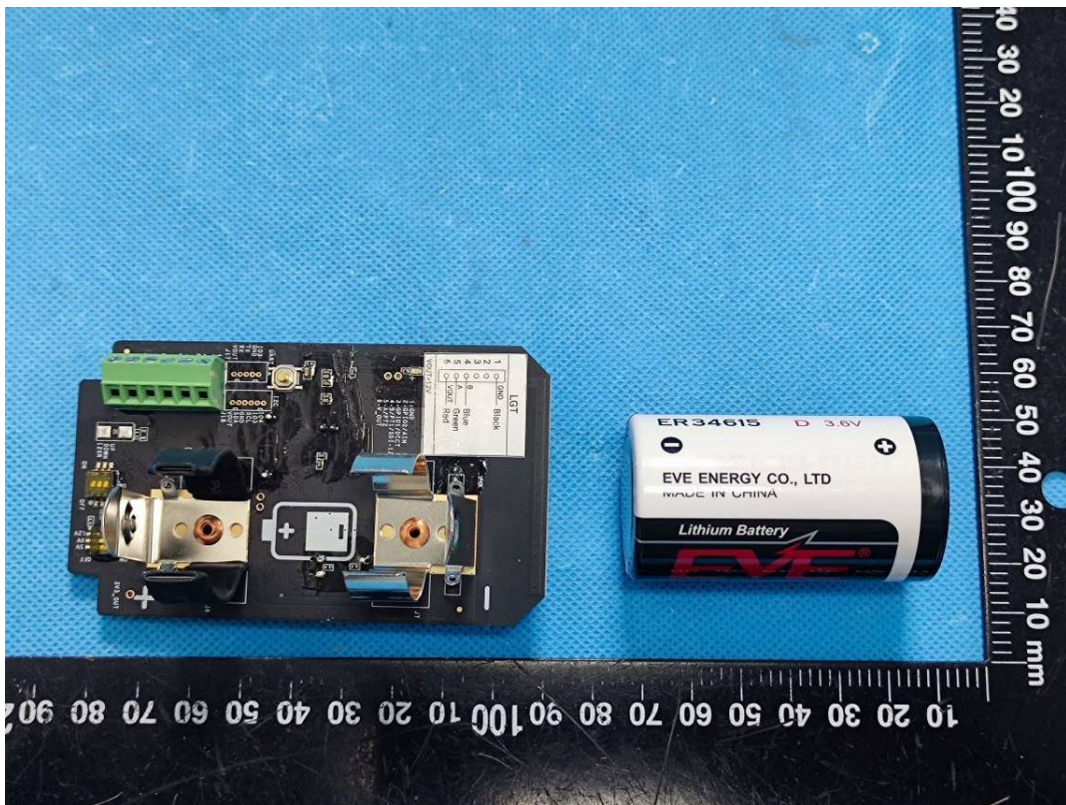

NFC Antenna

SRD Antenna

Battery 2#

Model:EM500-LGT-915M

(Series models EM500-LGT-9M, NB500-LGT-915M, NB500-LGT-9M are electrically identical with model EM500-LGT-915M)

Battery 1#

NFC Antenna

Battery 2#

Model: EM500-915M

(Series models EM500-9M, NB500-915M, NB500-9M are electrically identical with model EM500-915M)

Battery 2#

NFC Antenna

SRD Antenna

Battery 1#