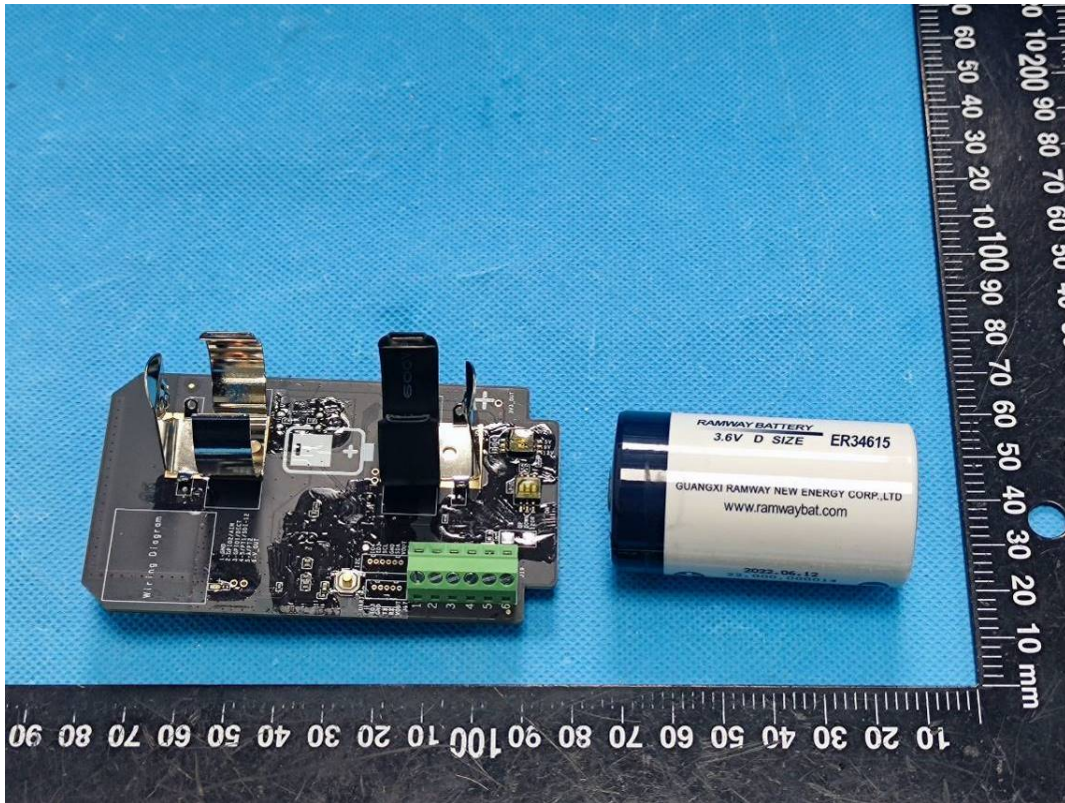

NFC Antenna

SRD Antenna

Battery 2#

Model:EM500-LGT-915M

(Series models EM500-LGT-9M, NB500-LGT-915M, NB500-LGT-9M are electrically identical with model EM500-LGT-915M)

Battery 1#

NFC Antenna

Battery 2#

Model: EM500-915M

(Series models EM500-9M, NB500-915M, NB500-9M are electrically identical with model EM500-915M)

Battery 2#

NFC Antenna

SRD Antenna

Battery 1#