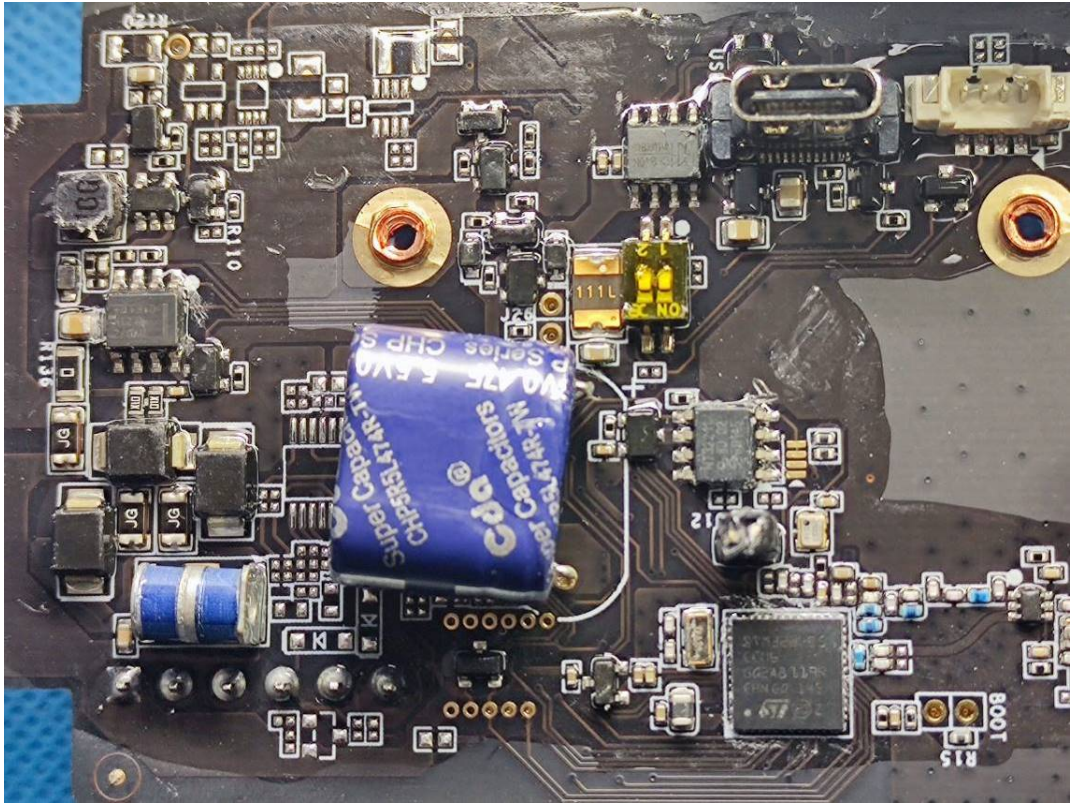

NFC Antenna

SRD Antenna

Battery 2#

Model:EM500-LGT-915M

(Series models EM500-LGT-9M, NB500-LGT-915M, NB500-LGT-9M are electrically identical with model EM500-LGT-915M)

Battery 1#

NFC Antenna

Battery 2#

Model: EM500-915M

(Series models EM500-9M, NB500-915M, NB500-9M are electrically identical with model EM500-915M)

Battery 2#

NFC Antenna

SRD Antenna

Battery 1#