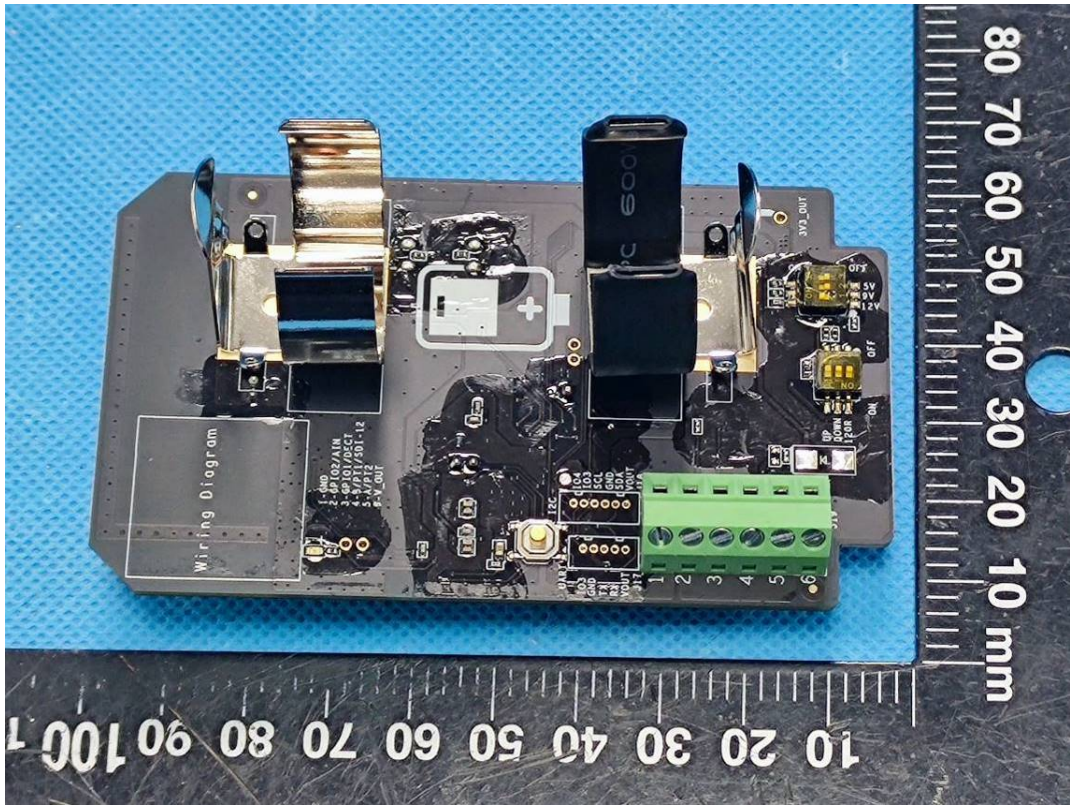

NFC Antenna

SRD Antenna

Battery 2#

Model:EM500-LGT-915M

(Series models EM500-LGT-9M, NB500-LGT-915M, NB500-LGT-9M are electrically identical with model EM500-LGT-915M)

Battery 1#

NFC Antenna

Battery 2#

Model: EM500-915M

(Series models EM500-9M, NB500-915M, NB500-9M are electrically identical with model EM500-915M)

Battery 2#

NFC Antenna

SRD Antenna

Battery 1#