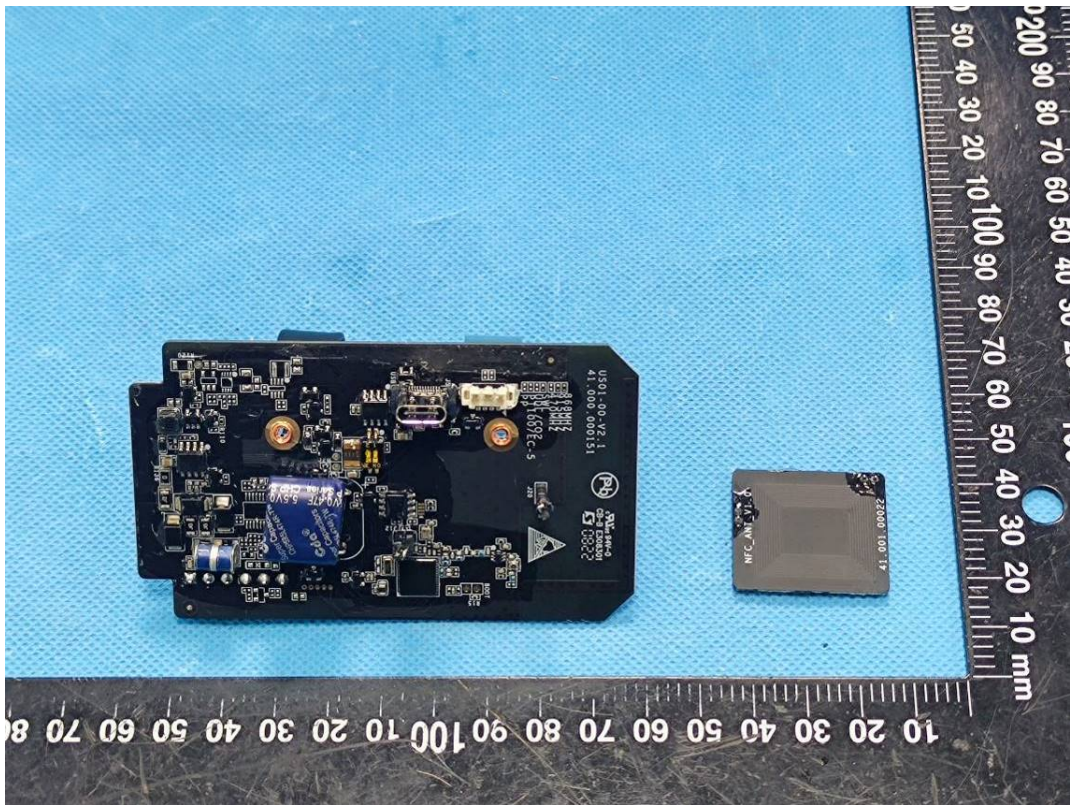

NFC Antenna

SRD Antenna

Battery 2#

Model:EM500-LGT-915M

(Series models EM500-LGT-9M, NB500-LGT-915M, NB500-LGT-9M are electrically identical with model EM500-LGT-915M)

Battery 1#

NFC Antenna

Battery 2#

Model: EM500-915M

(Series models EM500-9M, NB500-915M, NB500-9M are electrically identical with model EM500-915M)

Battery 2#

NFC Antenna

SRD Antenna

Battery 1#