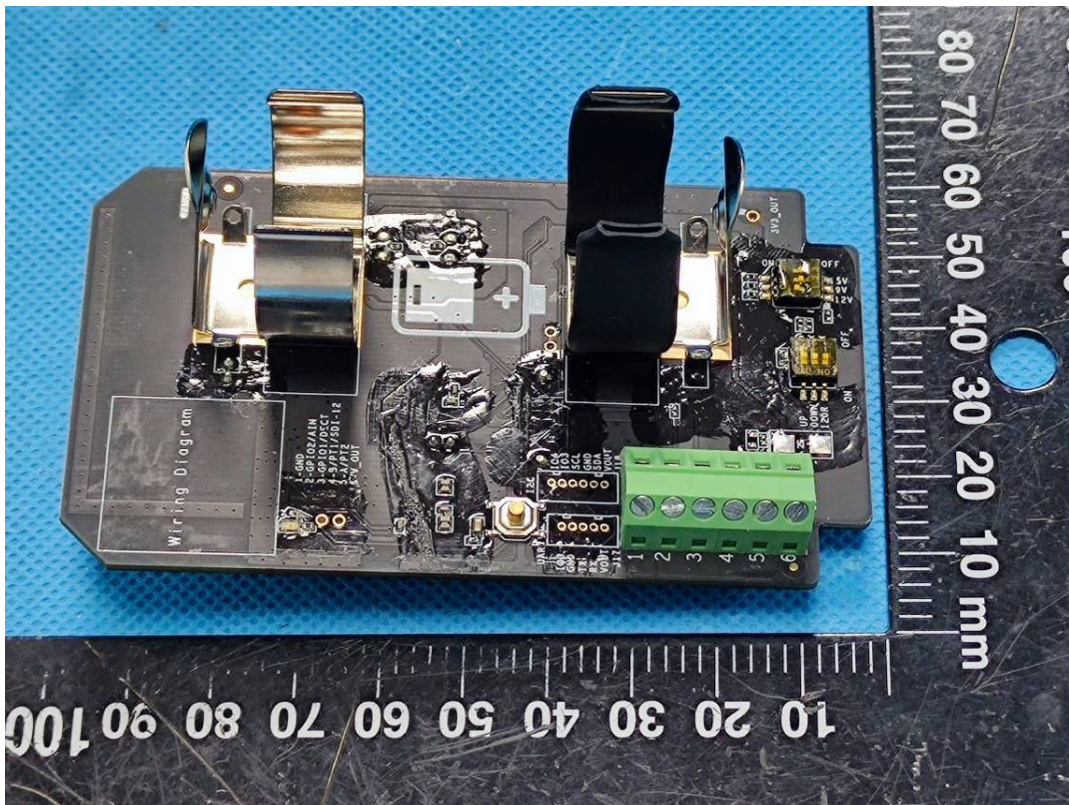

NFC Antenna

SRD Antenna

Battery 2#

Model:EM500-LGT-915M

(Series models EM500-LGT-9M, NB500-LGT-915M, NB500-LGT-9M are electrically identical with model EM500-LGT-915M)

Battery 1#

NFC Antenna

Battery 2#

Model: EM500-915M

(Series models EM500-9M, NB500-915M, NB500-9M are electrically identical with model EM500-915M)

Battery 2#

NFC Antenna

SRD Antenna

Battery 1#