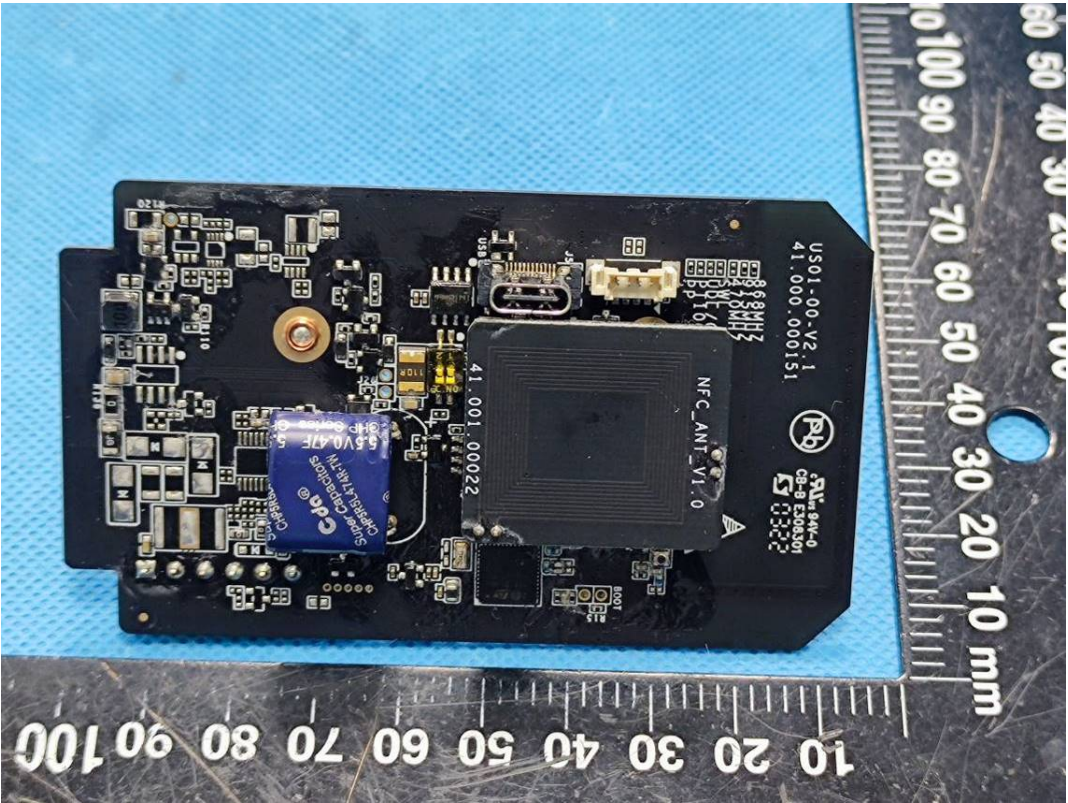

NFC Antenna

SRD Antenna

Battery 2#

Model:EM500-PP-915M

(Series models EM500-PP-9M, NB500-PP-915M, NB500-PP-9M are electrically identical with model EM500-PP-915M)

Battery 1#

NFC Antenna

SRD Antenna

Battery 2#

Model:EM500-SMTC-915M
(Series models EM500-SMTC-9M, NB500-SMTC-915M, NB500-SMTC-9M are electrically identical with model EM500-SMTC-915M)

Battery 1#