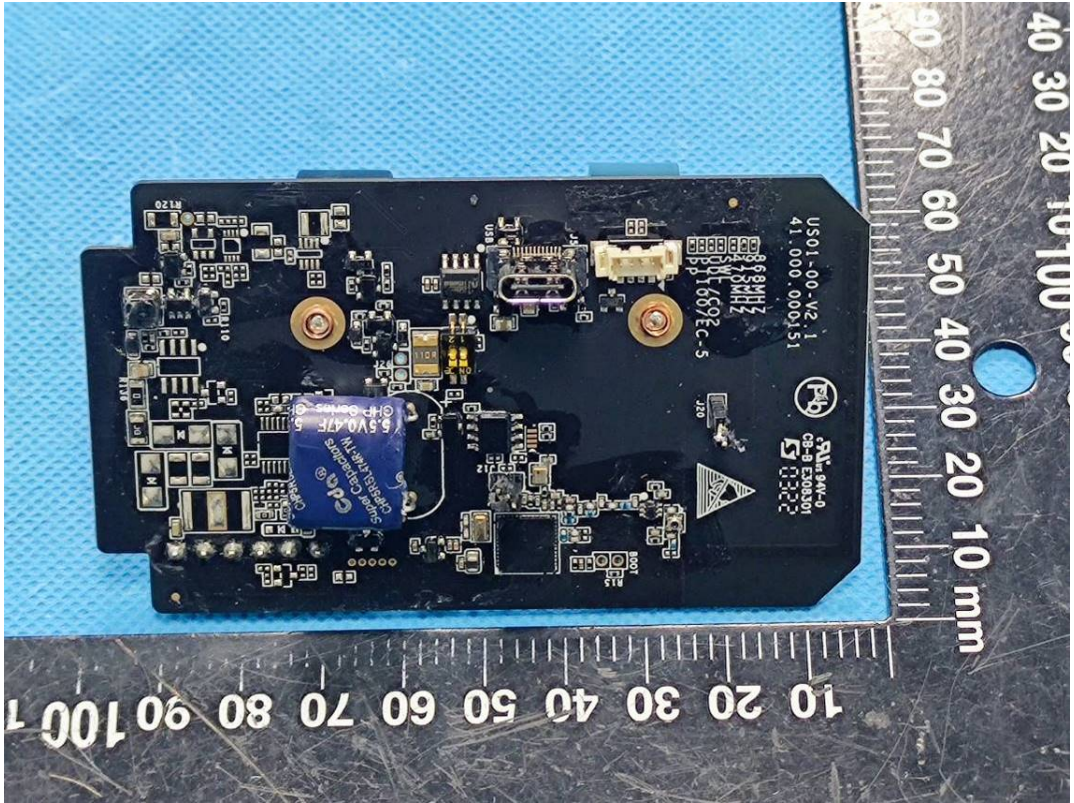

NFC Antenna

SRD Antenna

Battery 2#

Model:EM500-PP-915M

(Series models EM500-PP-9M, NB500-PP-915M, NB500-PP-9M are electrically identical with model EM500-PP-915M)

Battery 1#

NFC Antenna

SRD Antenna

Battery 2#

Model:EM500-SMTC-915M
(Series models EM500-SMTC-9M, NB500-SMTC-915M, NB500-SMTC-9M are electrically identical with model EM500-SMTC-915M)

Battery 1#