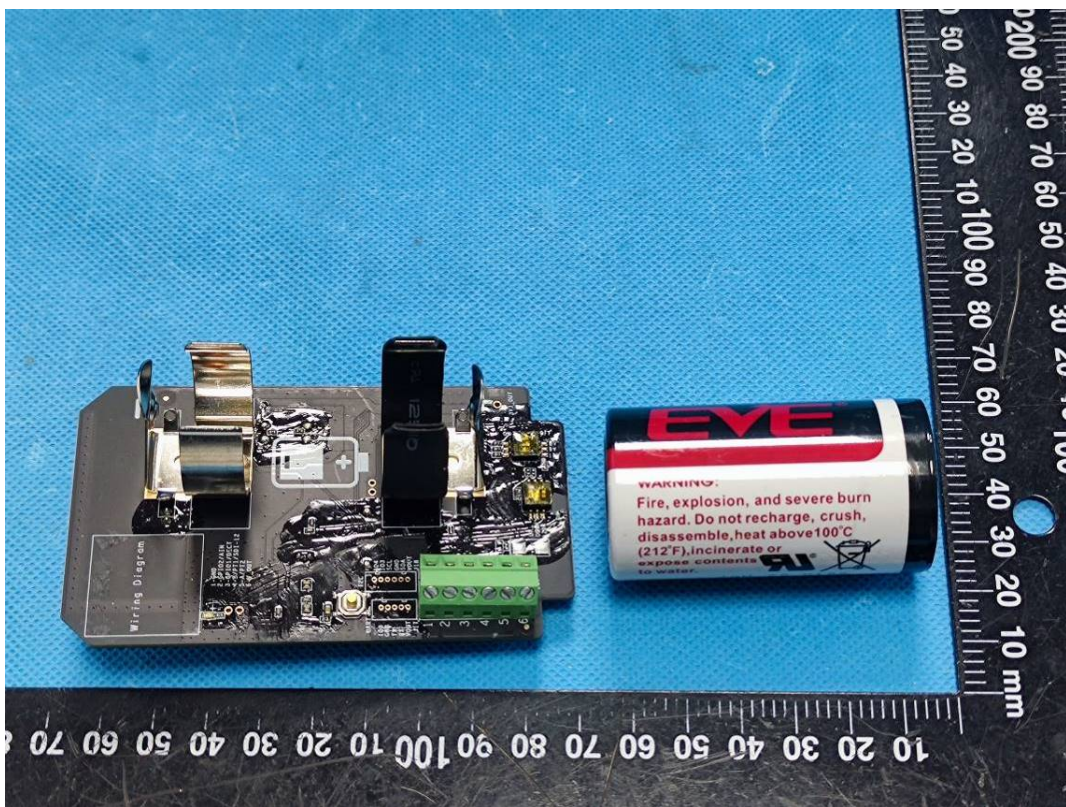

NFC Antenna

SRD Antenna

Battery 2#

Model:EM500-PP-915M

(Series models EM500-PP-9M, NB500-PP-915M, NB500-PP-9M are electrically identical with model EM500-PP-915M)

Battery 1#

NFC Antenna

SRD Antenna

Battery 2#

Model:EM500-SMTC-915M
(Series models EM500-SMTC-9M, NB500-SMTC-915M, NB500-SMTC-9M are electrically identical with model EM500-SMTC-915M)

Battery 1#