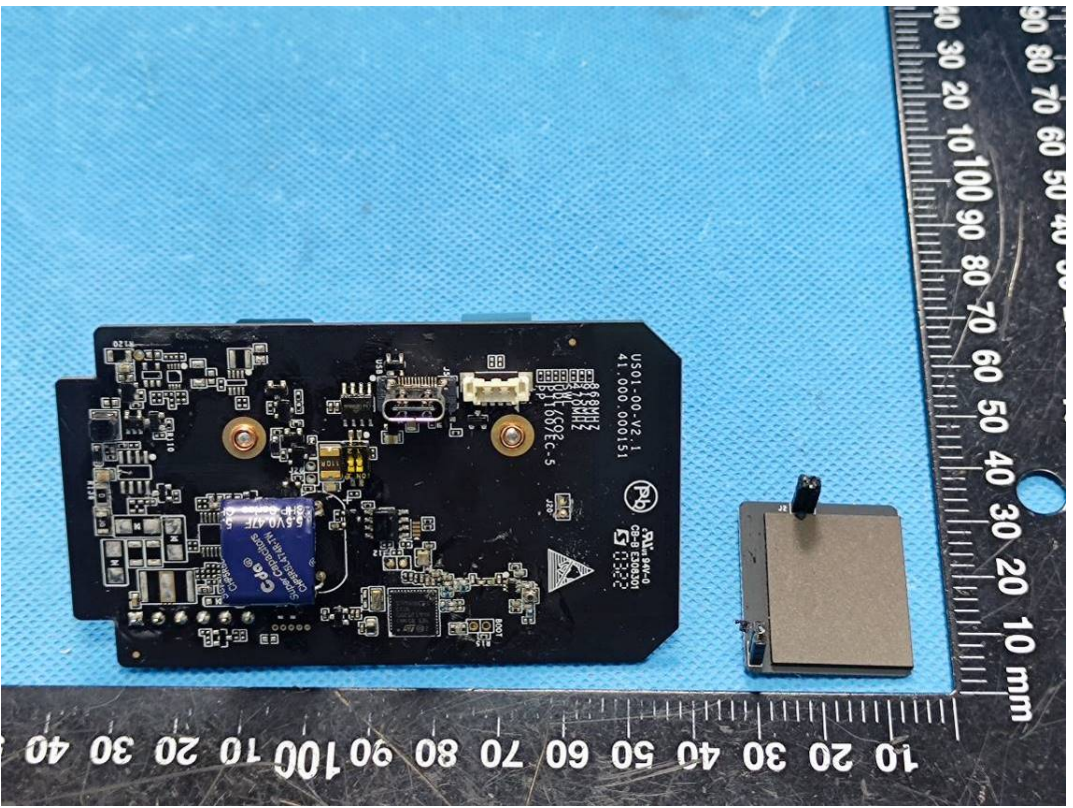

NFC Antenna

SRD Antenna

Battery 2#

Model:EM500-PP-915M

(Series models EM500-PP-9M, NB500-PP-915M, NB500-PP-9M are electrically identical with model EM500-PP-915M)

Battery 1#

NFC Antenna

SRD Antenna

Battery 2#

Model:EM500-SMTC-915M
(Series models EM500-SMTC-9M, NB500-SMTC-915M, NB500-SMTC-9M are electrically identical with model EM500-SMTC-915M)

Battery 1#