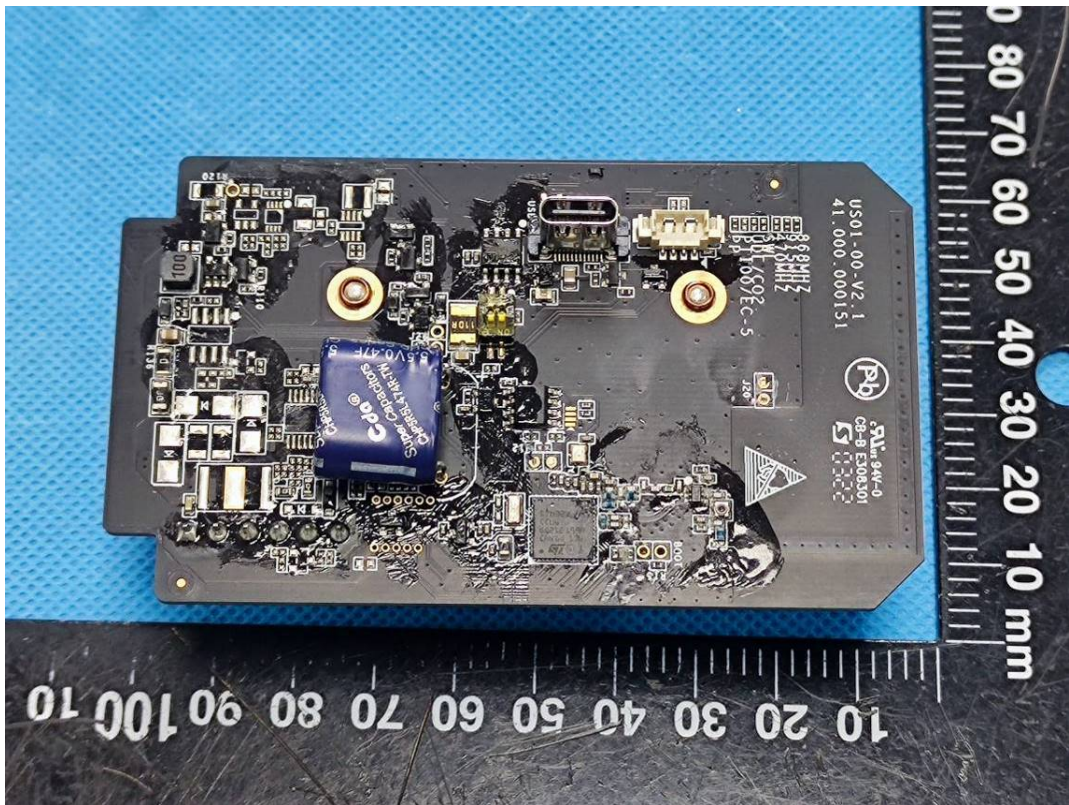

NFC Antenna

SRD Antenna

Battery 2#

Model:EM500-PP-915M

(Series models EM500-PP-9M, NB500-PP-915M, NB500-PP-9M are electrically identical with model EM500-PP-915M)

Battery 1#

NFC Antenna

SRD Antenna

Battery 2#

Model:EM500-SMTC-915M
(Series models EM500-SMTC-9M, NB500-SMTC-915M, NB500-SMTC-9M are electrically identical with model EM500-SMTC-915M)

Battery 1#