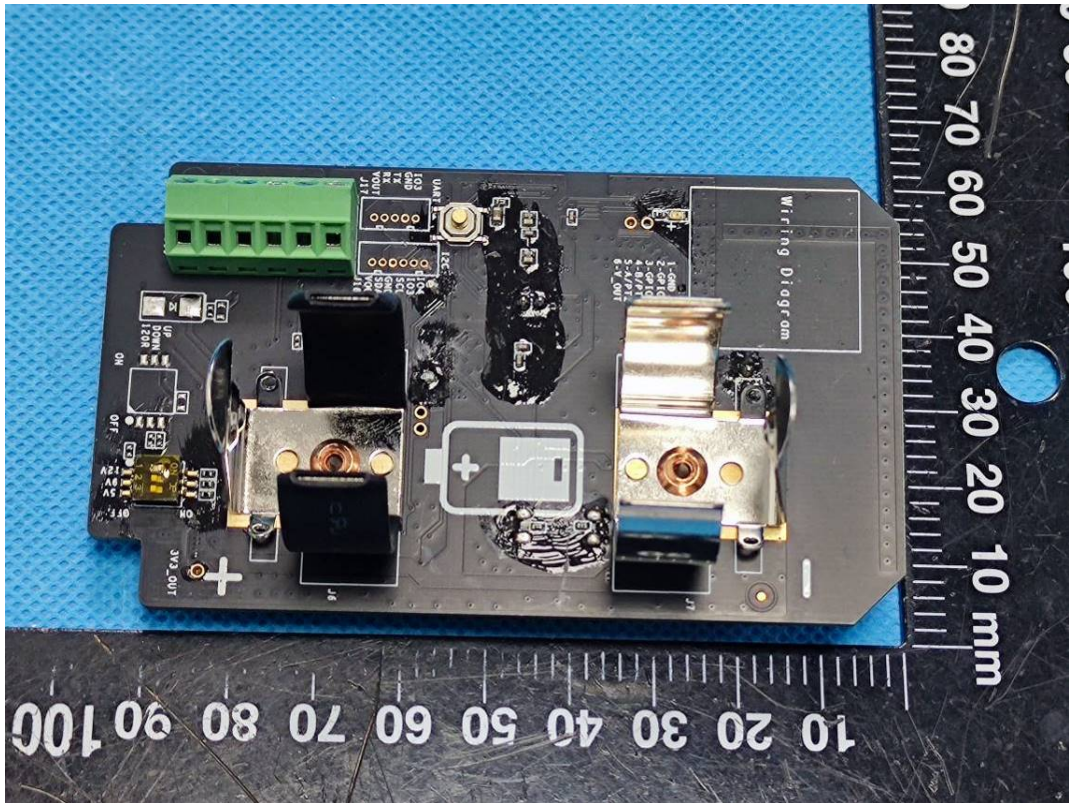

NFC Antenna

SRD Antenna

Battery 2#

Model:EM500-PP-915M

(Series models EM500-PP-9M, NB500-PP-915M, NB500-PP-9M are electrically identical with model EM500-PP-915M)

Battery 1#

NFC Antenna

SRD Antenna

Battery 2#

Model:EM500-SMTC-915M
(Series models EM500-SMTC-9M, NB500-SMTC-915M, NB500-SMTC-9M are electrically identical with model EM500-SMTC-915M)

Battery 1#