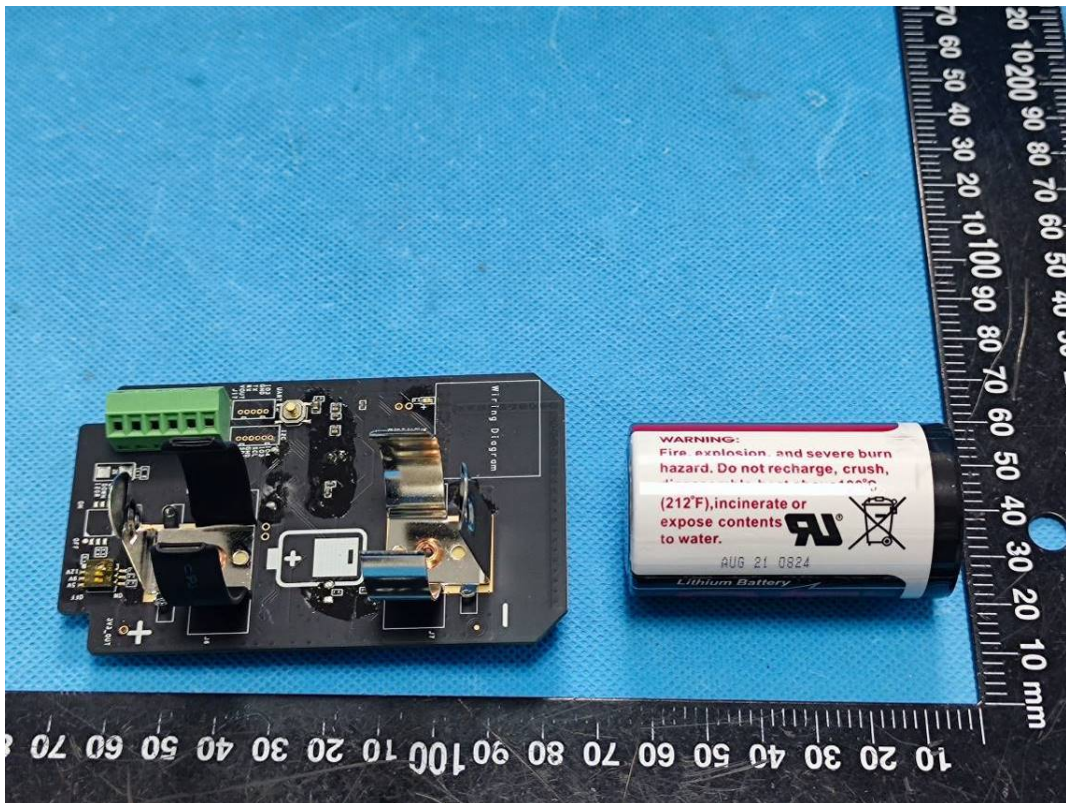

NFC Antenna

SRD Antenna

Battery 2#

Model:EM500-PP-915M

(Series models EM500-PP-9M, NB500-PP-915M, NB500-PP-9M are electrically identical with model EM500-PP-915M)

Battery 1#

NFC Antenna

SRD Antenna

Battery 2#

Model:EM500-SMTC-915M
(Series models EM500-SMTC-9M, NB500-SMTC-915M, NB500-SMTC-9M are electrically identical with model EM500-SMTC-915M)

Battery 1#