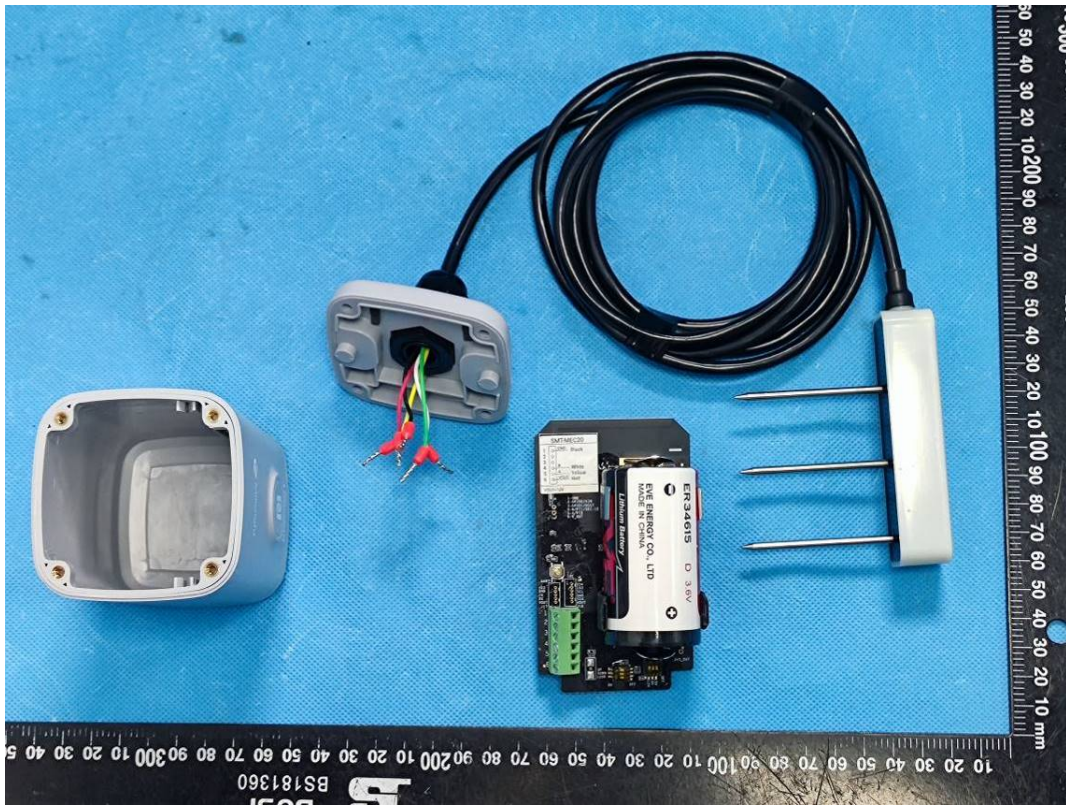

NFC Antenna

SRD Antenna

Battery 2#

Model:EM500-PP-915M

(Series models EM500-PP-9M, NB500-PP-915M, NB500-PP-9M are electrically identical with model EM500-PP-915M)

Battery 1#

NFC Antenna

SRD Antenna

Battery 2#

Model:EM500-SMTC-915M
(Series models EM500-SMTC-9M, NB500-SMTC-915M, NB500-SMTC-9M are electrically identical with model EM500-SMTC-915M)

Battery 1#