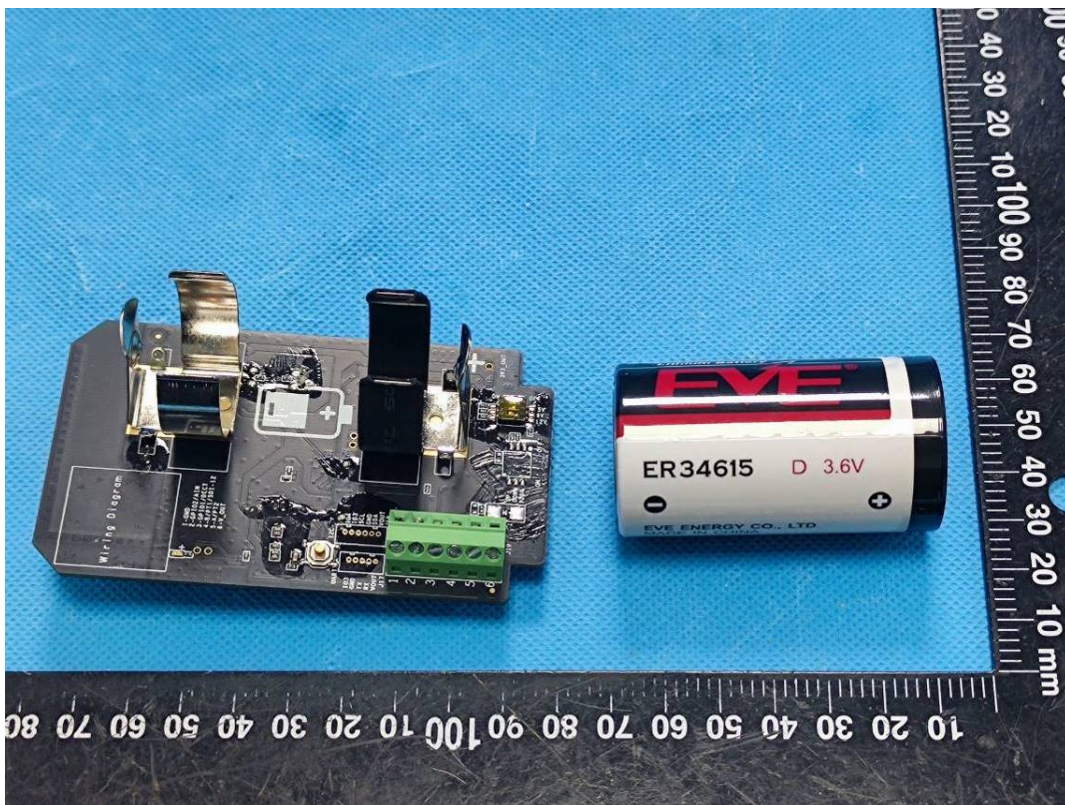

Battery 1#

SRD Antenna

Battery 2#

Model:EM500-SMT-915M
(Series models EM500-SMT-9M, NB500-SMT-915M, NB500-SMT-9M are electrically identical with model EM500-SMT-915M)

Battery 1#

NFC Antenna

SRD Antenna

Battery 2#

Model:EM500-SWL-915M
(Series models EM500-SWL-9M, NB500-SWL-915M, NB500-SWL-9M are electrically identical with modelEM500-SWL-915M)

Battery 1#