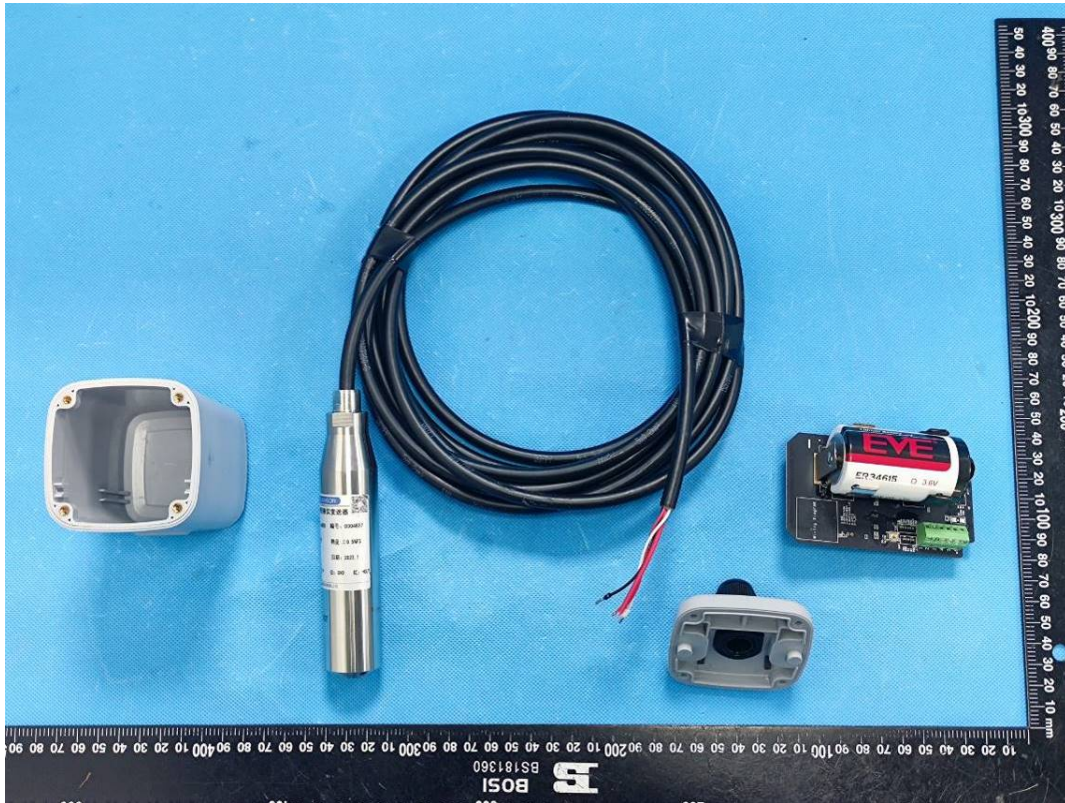

Battery 1#

SRD Antenna

Battery 2#

Model:EM500-SMT-915M
(Series models EM500-SMT-9M, NB500-SMT-915M, NB500-SMT-9M are electrically identical with model EM500-SMT-915M)

Battery 1#

NFC Antenna

SRD Antenna

Battery 2#

Model:EM500-SWL-915M
(Series models EM500-SWL-9M, NB500-SWL-915M, NB500-SWL-9M are electrically identical with modelEM500-SWL-915M)

Battery 1#