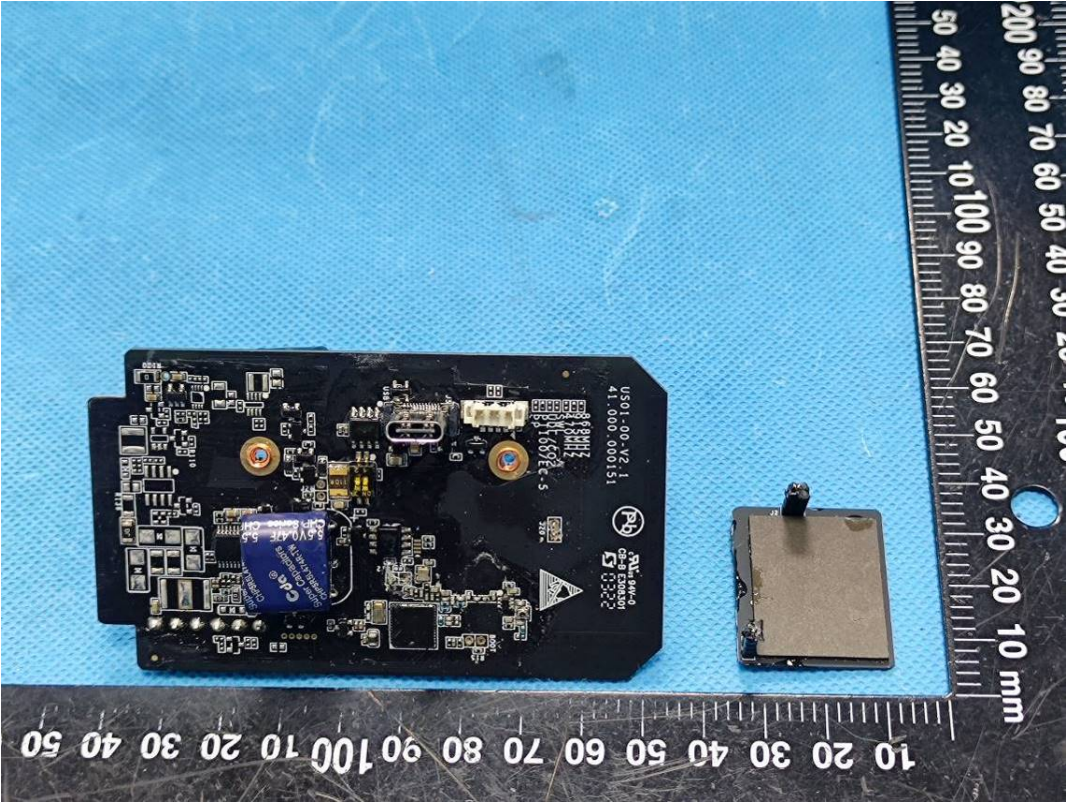

Battery 1#

SRD Antenna

Battery 2#

Model:EM500-SMT-915M
(Series models EM500-SMT-9M, NB500-SMT-915M, NB500-SMT-9M are electrically identical with model EM500-SMT-915M)

Battery 1#

NFC Antenna

SRD Antenna

Battery 2#

Model:EM500-SWL-915M
(Series models EM500-SWL-9M, NB500-SWL-915M, NB500-SWL-9M are electrically identical with modelEM500-SWL-915M)

Battery 1#