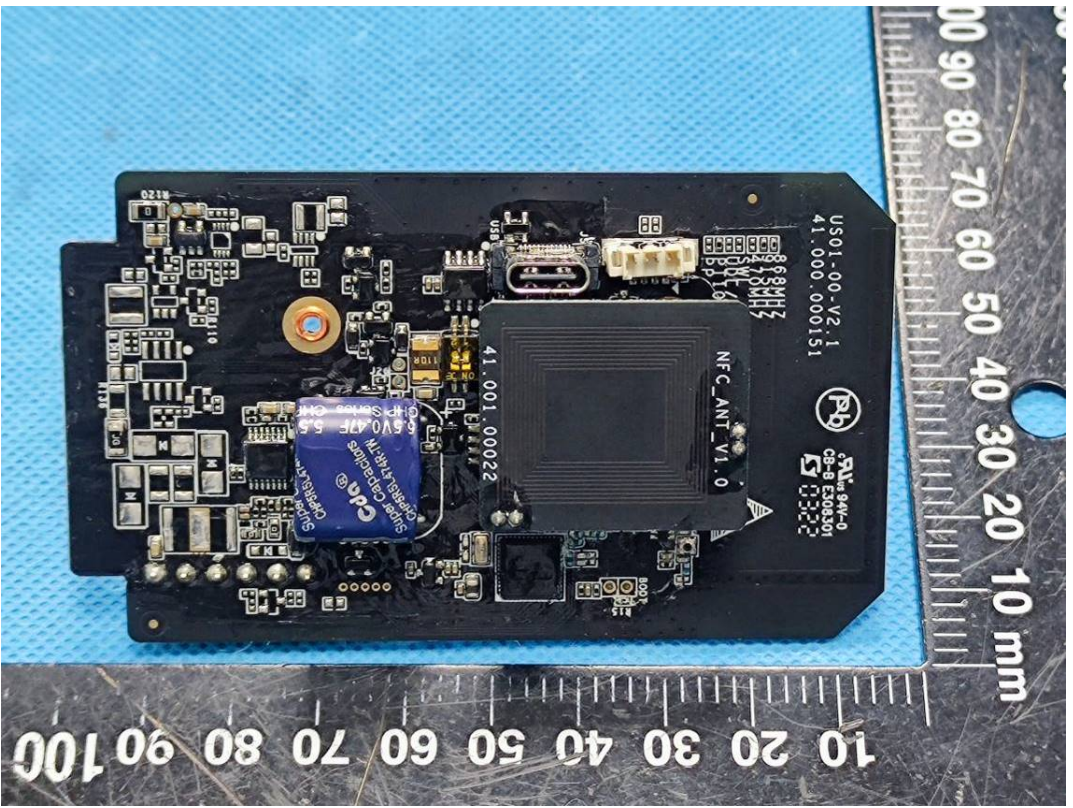

Battery 1#

SRD Antenna

Battery 2#

Model:EM500-SMT-915M
(Series models EM500-SMT-9M, NB500-SMT-915M, NB500-SMT-9M are electrically identical with model EM500-SMT-915M)

Battery 1#

NFC Antenna

SRD Antenna

Battery 2#

Model:EM500-SWL-915M
(Series models EM500-SWL-9M, NB500-SWL-915M, NB500-SWL-9M are electrically identical with modelEM500-SWL-915M)

Battery 1#