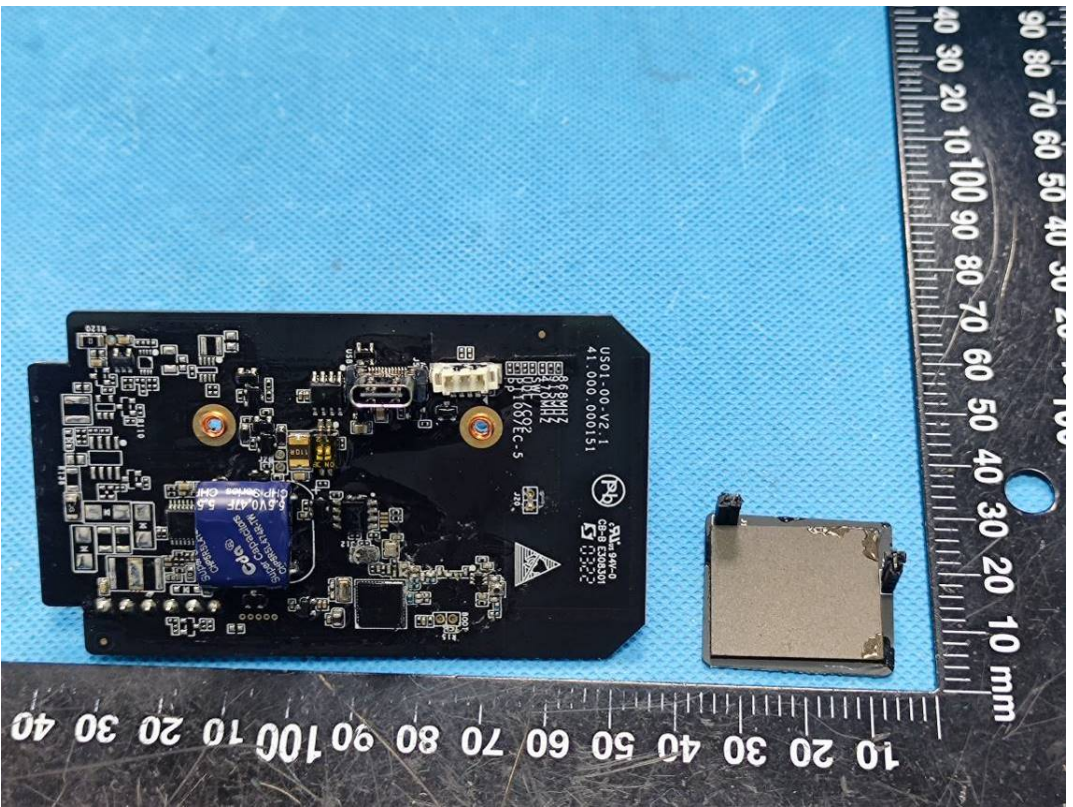

Battery 1#

SRD Antenna

Battery 2#

Model:EM500-SMT-915M
(Series models EM500-SMT-9M, NB500-SMT-915M, NB500-SMT-9M are electrically identical with model EM500-SMT-915M)

Battery 1#

NFC Antenna

SRD Antenna

Battery 2#

Model:EM500-SWL-915M
(Series models EM500-SWL-9M, NB500-SWL-915M, NB500-SWL-9M are electrically identical with modelEM500-SWL-915M)

Battery 1#