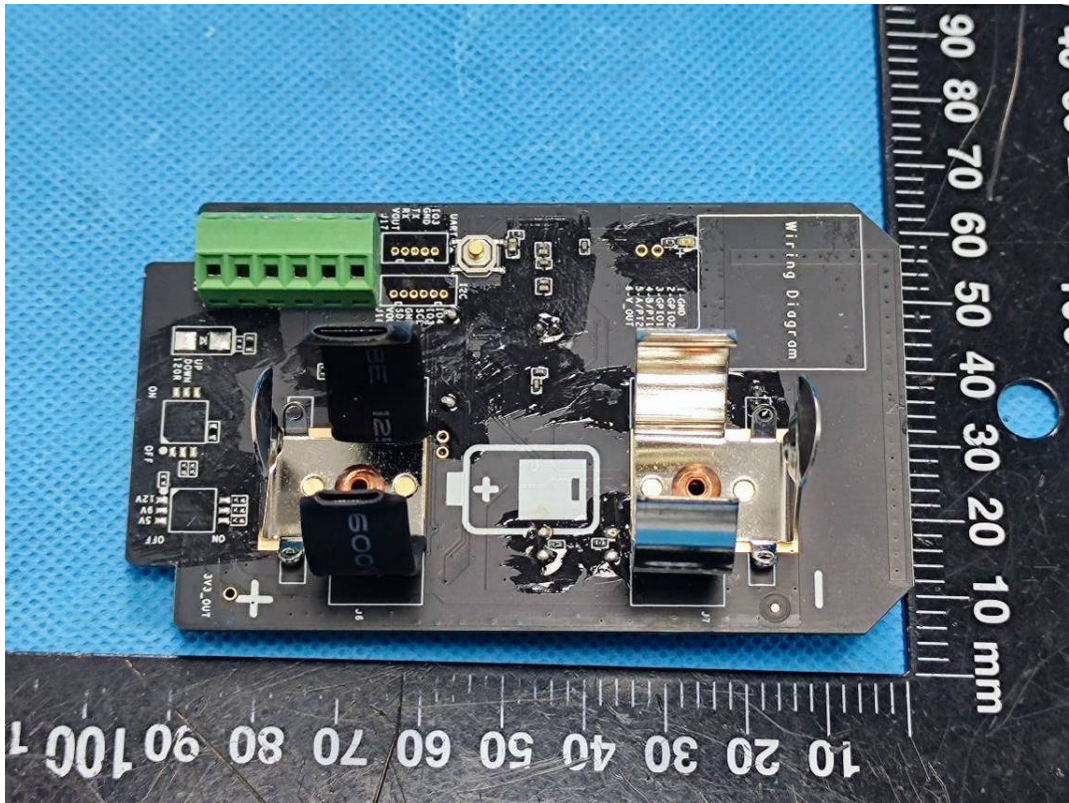

Battery 1#

SRD Antenna

Battery 2#

Model:EM500-SMT-915M
(Series models EM500-SMT-9M, NB500-SMT-915M, NB500-SMT-9M are electrically identical with model EM500-SMT-915M)

Battery 1#

NFC Antenna

SRD Antenna

Battery 2#

Model:EM500-SWL-915M
(Series models EM500-SWL-9M, NB500-SWL-915M, NB500-SWL-9M are electrically identical with modelEM500-SWL-915M)

Battery 1#