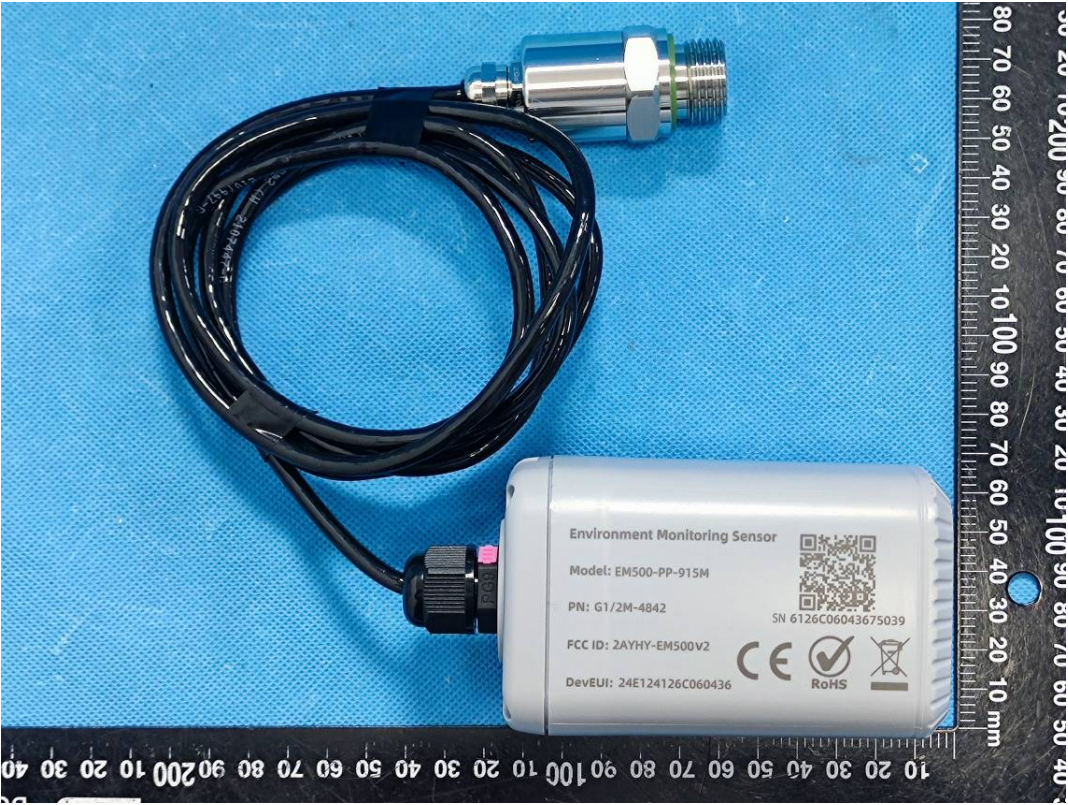

Model:EM500-PP-915M
(Series models EM500-PP-9M, NB500-PP-915M, NB500-PP-9M are electrically identical with model EM500-PP-915M)

Model:EM500-SMTC-915M
(Series models EM500-SMTC-9M, NB500-SMTC-915M, NB500-SMTC-9M are electrically identical with model EM500-SMTC-915M)

Model:EM500-LGT-915M
(Series models EM500-LGT-9M, NB500-LGT-915M, NB500-LGT-9M are electrically identical with model EM500-LGT-915M)

Model: EM500-915M

(Series models EM500-9M, NB500-915M, NB500-9M are electrically identical with model EM500-915M)