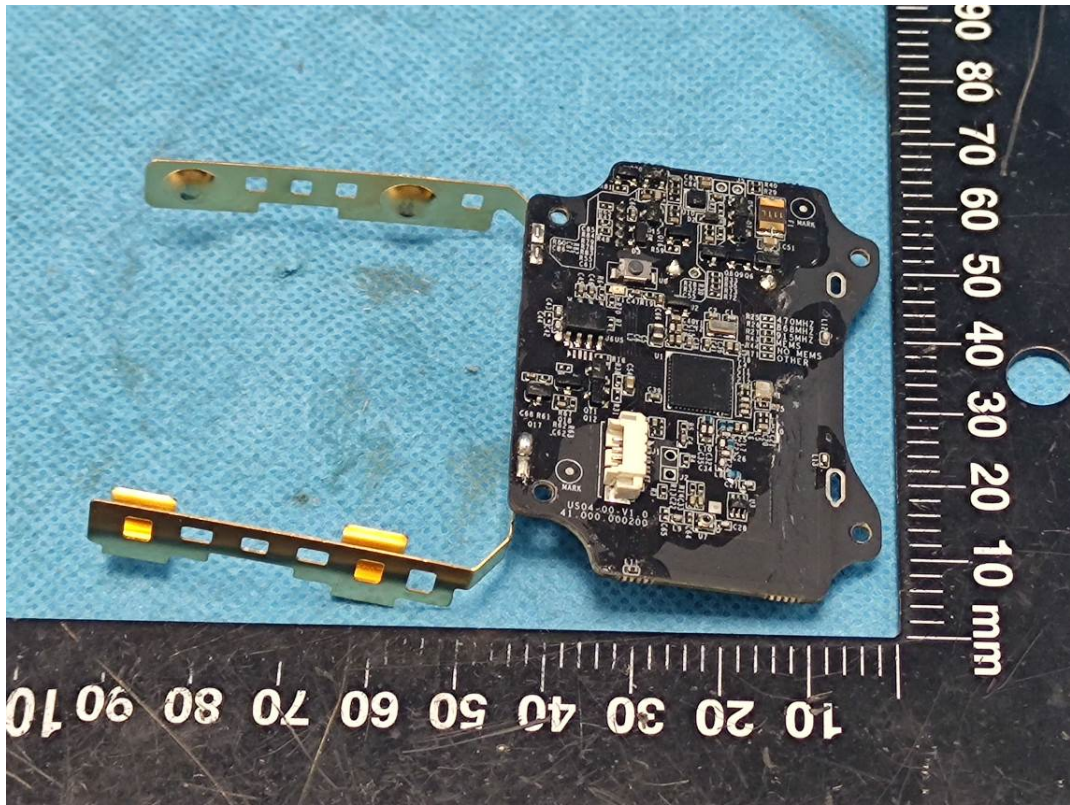

EXHIBIT C - EUT INTERNAL PHOTOGRAPHS

Model: EM400-TLD-915M

NFC Antenna(only with receive function)

NFC Antenna(only with receive function)

Chip

Model:EM400-MUD-915M

NFC Antenna(only with receive function)

NFC Antenna(only with receive function)

Chip

Model: EM400-UDL-915M PN:C050

Chip

Lora Antenna

NFC Antenna(only with receive function)

Model: EM400-UDL-915M PN:W050