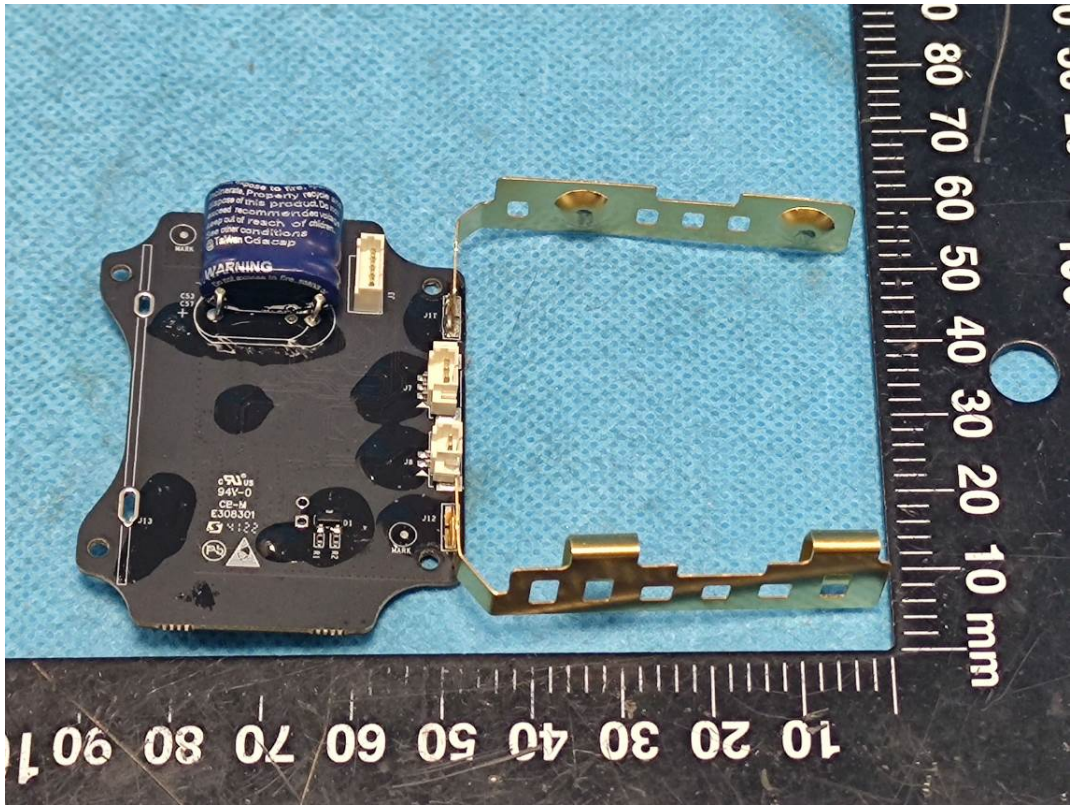

EXHIBIT C - EUT INTERNAL PHOTOGRAPHS

Model: EM400-TLD-915M

NFC Antenna(only with receive function)

NFC Antenna(only with receive function)

Chip

Model:EM400-MUD-915M

NFC Antenna(only with receive function)

NFC Antenna(only with receive function)

Chip

Model: EM400-UDL-915M PN:C050

Chip

Lora Antenna

NFC Antenna(only with receive function)

Model: EM400-UDL-915M PN:W050