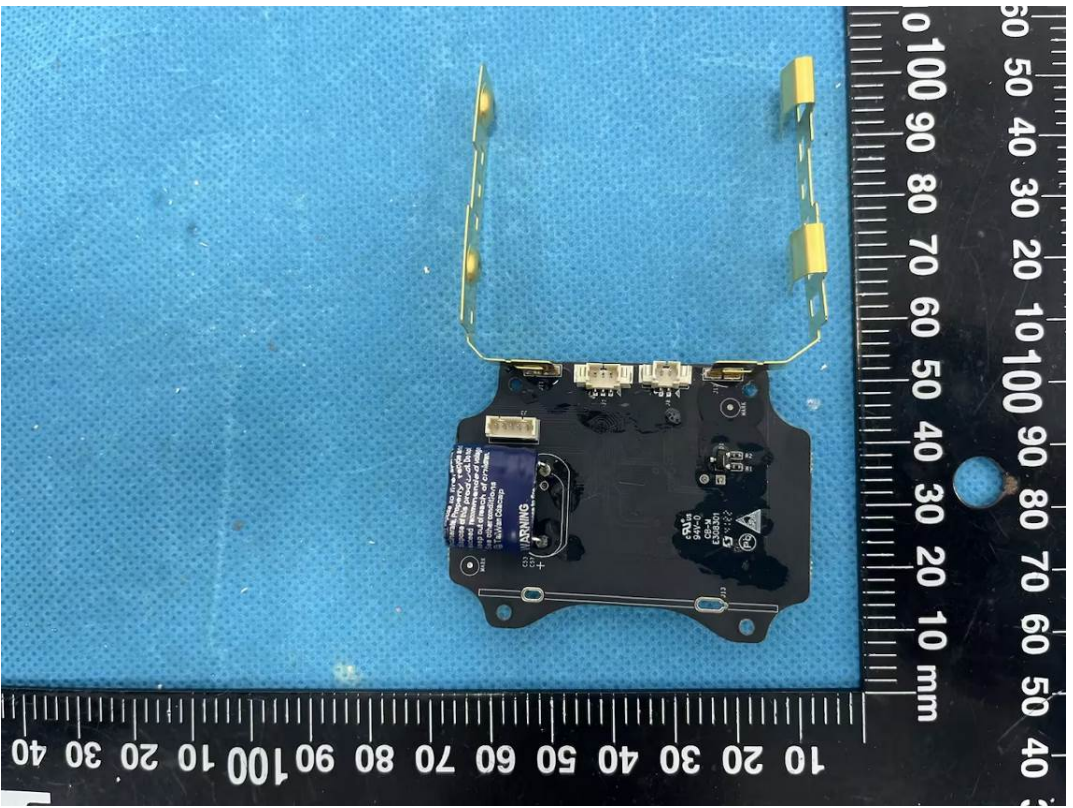

EXHIBIT C - EUT INTERNAL PHOTOGRAPHS

Model: EM400-TLD-915M

NFC Antenna(only with receive function)

NFC Antenna(only with receive function)

Chip

Model:EM400-MUD-915M

NFC Antenna(only with receive function)

NFC Antenna(only with receive function)

Chip

Model: EM400-UDL-915M PN:C050

Chip

Lora Antenna

NFC Antenna(only with receive function)

Model: EM400-UDL-915M PN:W050