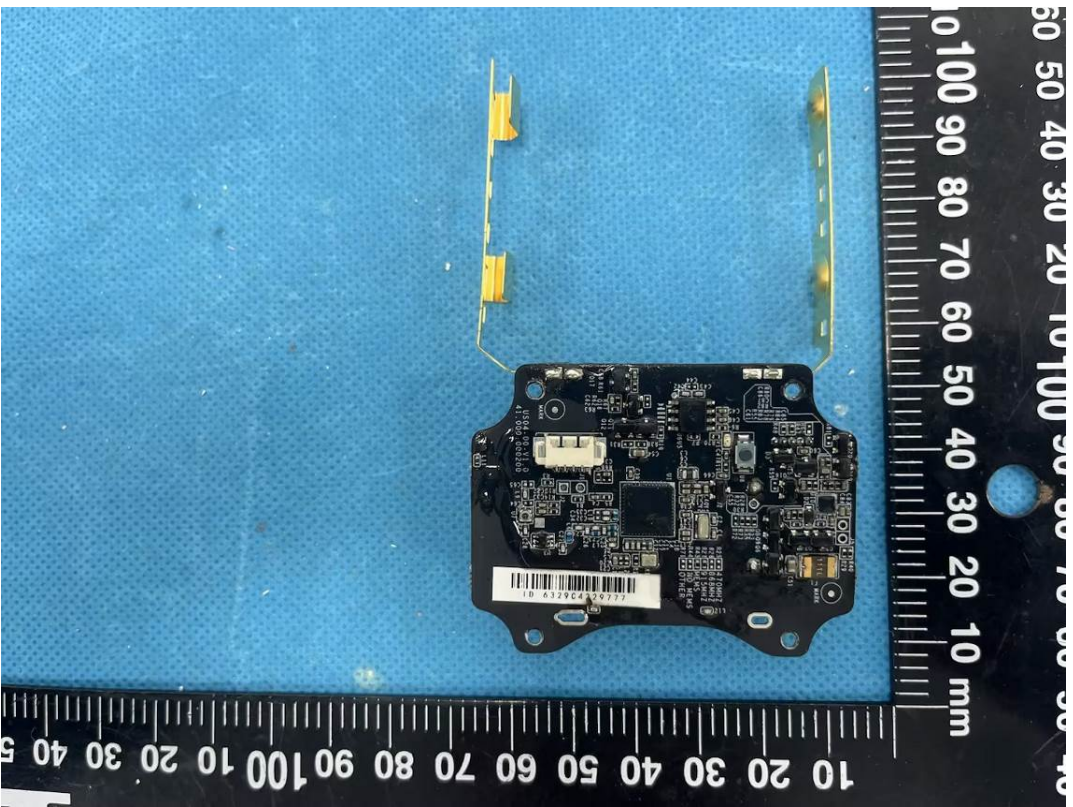

EXHIBIT C - EUT INTERNAL PHOTOGRAPHS

Model: EM400-TLD-915M

NFC Antenna(only with receive function)

NFC Antenna(only with receive function)

Chip

Model:EM400-MUD-915M

NFC Antenna(only with receive function)

NFC Antenna(only with receive function)

Chip

Model: EM400-UDL-915M PN:C050

Chip

Lora Antenna

NFC Antenna(only with receive function)

Model: EM400-UDL-915M PN:W050