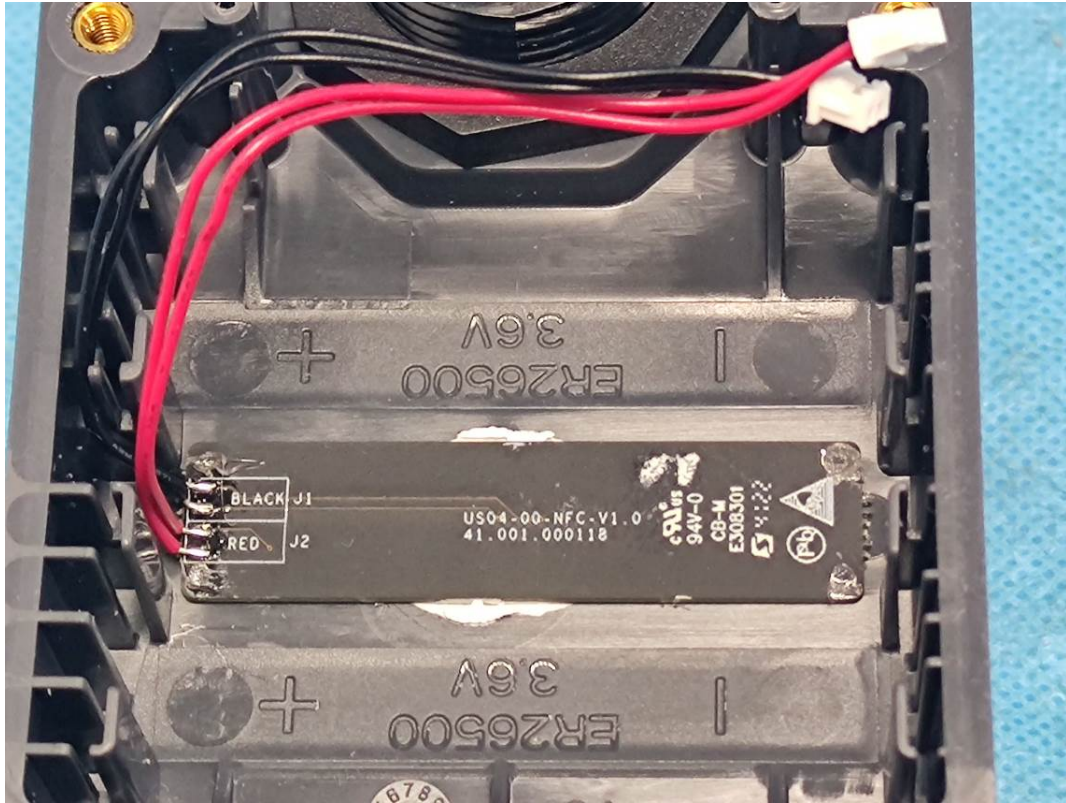

EXHIBIT C - EUT INTERNAL PHOTOGRAPHS

Model: EM400-TLD-915M

NFC Antenna(only with receive function)

NFC Antenna(only with receive function)

Chip

Model:EM400-MUD-915M

NFC Antenna(only with receive function)

NFC Antenna(only with receive function)

Chip

Model: EM400-UDL-915M PN:C050

Chip

Lora Antenna

NFC Antenna(only with receive function)

Model: EM400-UDL-915M PN:W050