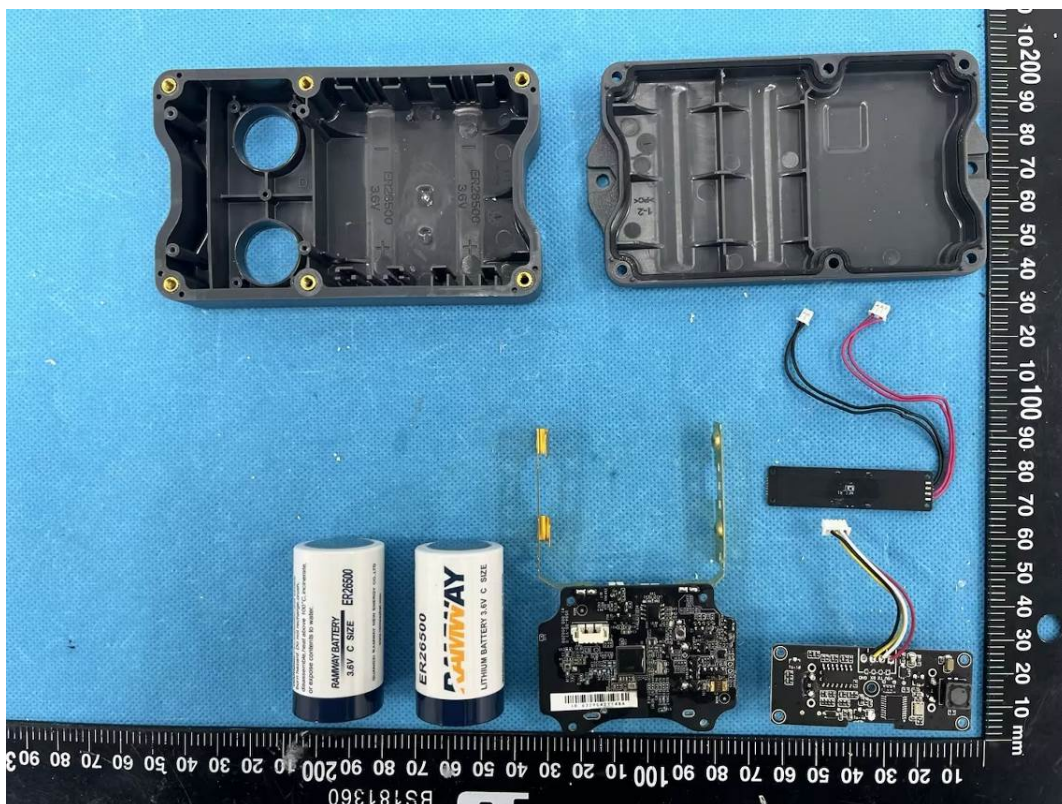

EXHIBIT C - EUT INTERNAL PHOTOGRAPHS

Model: EM400-TLD-915M

NFC Antenna(only with receive function)

NFC Antenna(only with receive function)

Chip

Model:EM400-MUD-915M

NFC Antenna(only with receive function)

NFC Antenna(only with receive function)

Chip

Model: EM400-UDL-915M PN:C050

Chip

Lora Antenna

NFC Antenna(only with receive function)

Model: EM400-UDL-915M PN:W050