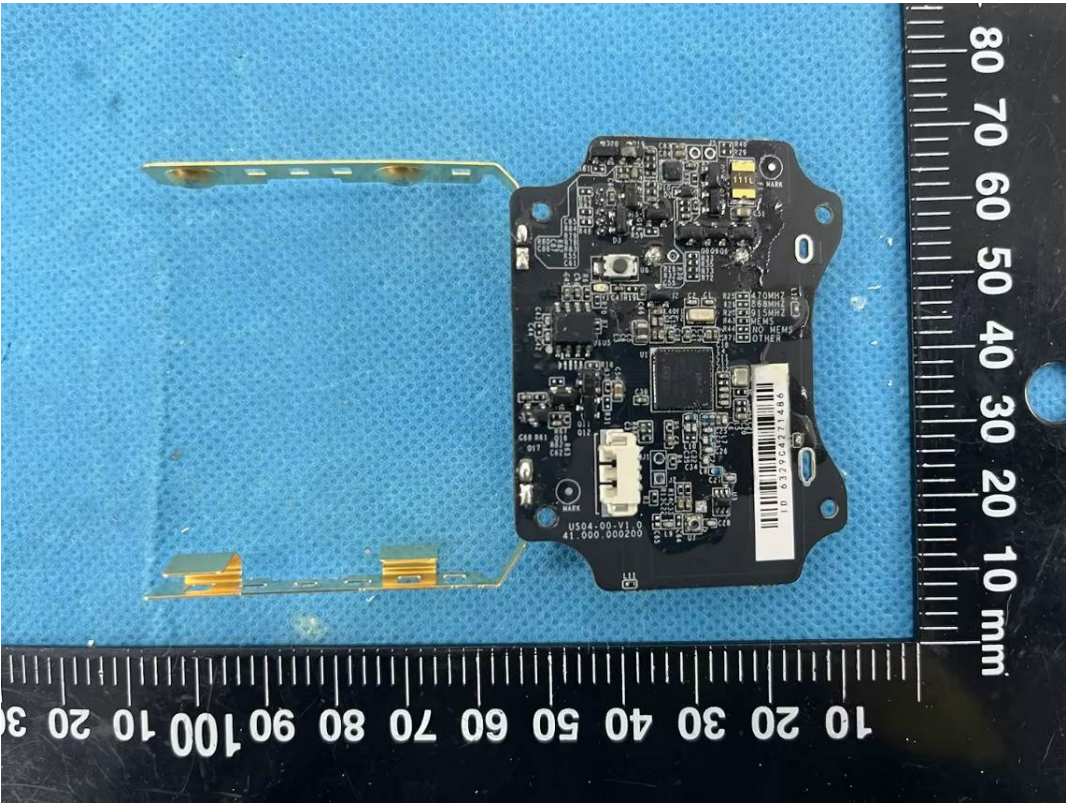

EXHIBIT C - EUT INTERNAL PHOTOGRAPHS

Model: EM400-TLD-915M

NFC Antenna(only with receive function)

NFC Antenna(only with receive function)

Chip

Model:EM400-MUD-915M

NFC Antenna(only with receive function)

NFC Antenna(only with receive function)

Chip

Model: EM400-UDL-915M PN:C050

Chip

Lora Antenna

NFC Antenna(only with receive function)

Model: EM400-UDL-915M PN:W050