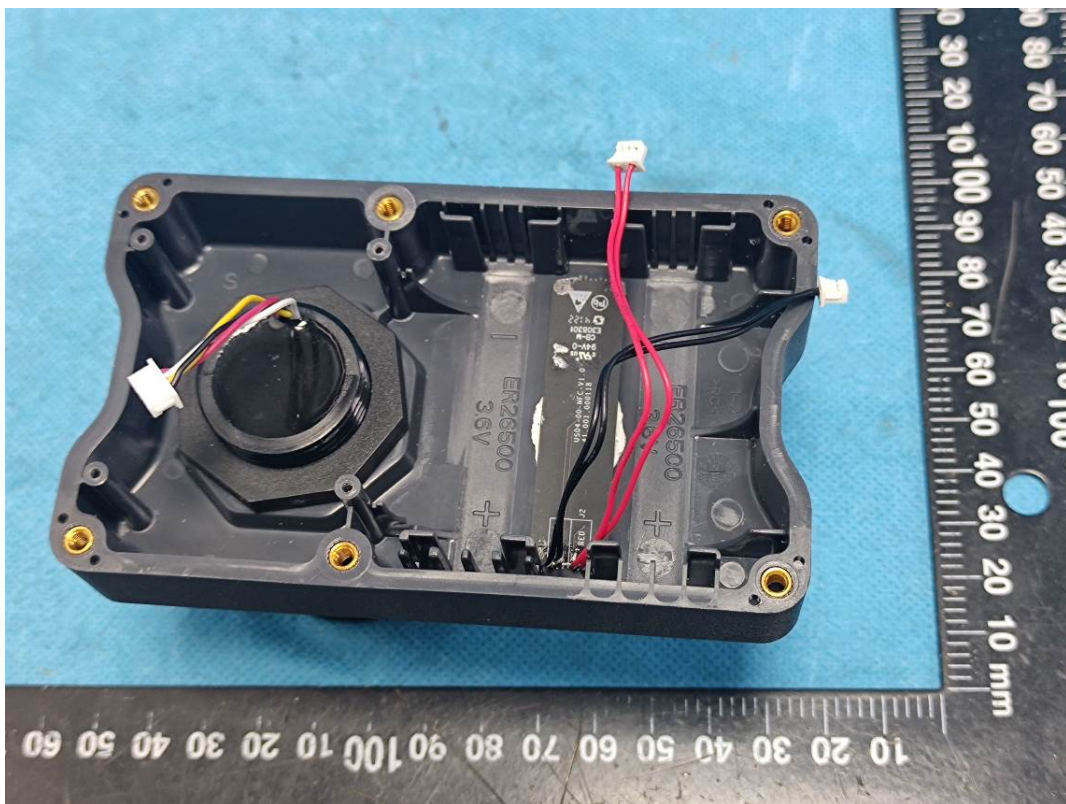

EXHIBIT C - EUT INTERNAL PHOTOGRAPHS

Model: EM400-TLD-915M

NFC Antenna(only with receive function)

NFC Antenna(only with receive function)

Chip

Model:EM400-MUD-915M

NFC Antenna(only with receive function)

NFC Antenna(only with receive function)

Chip

Model: EM400-UDL-915M PN:C050

Chip

Lora Antenna

NFC Antenna(only with receive function)

Model: EM400-UDL-915M PN:W050