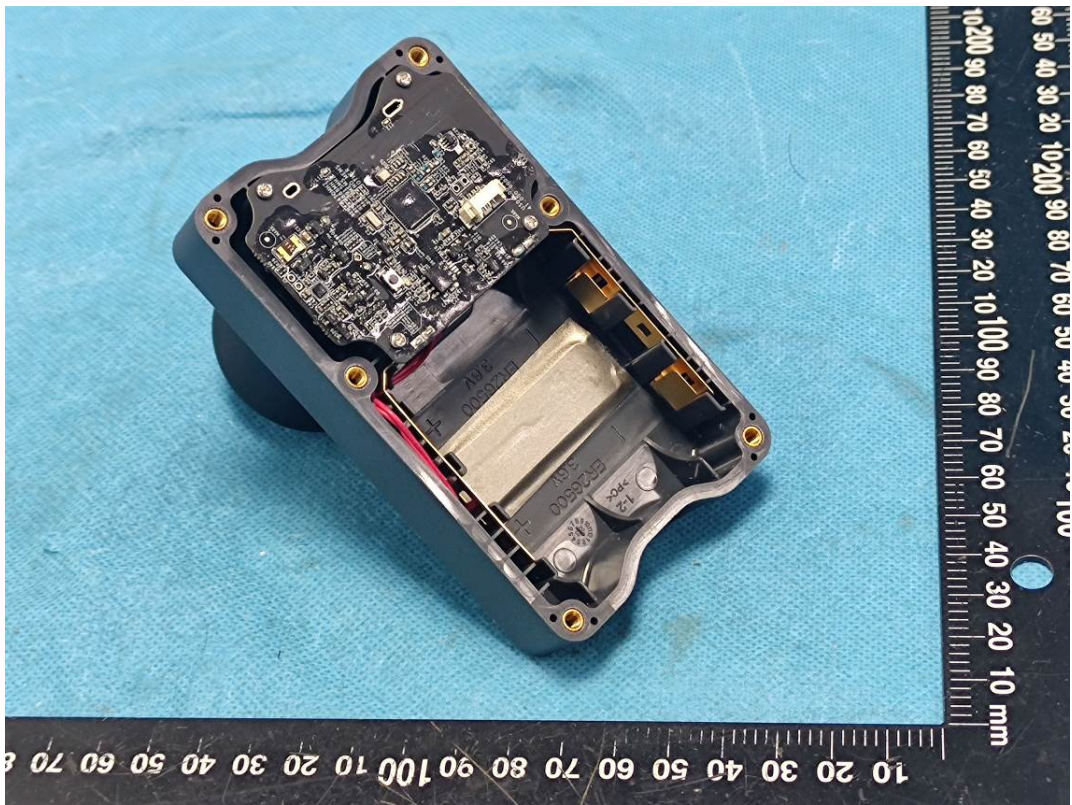

EXHIBIT C - EUT INTERNAL PHOTOGRAPHS

Model: EM400-TLD-915M

NFC Antenna(only with receive function)

NFC Antenna(only with receive function)

Chip

Model:EM400-MUD-915M

NFC Antenna(only with receive function)

NFC Antenna(only with receive function)

Chip

Model: EM400-UDL-915M PN:C050

Chip

Lora Antenna

NFC Antenna(only with receive function)

Model: EM400-UDL-915M PN:W050