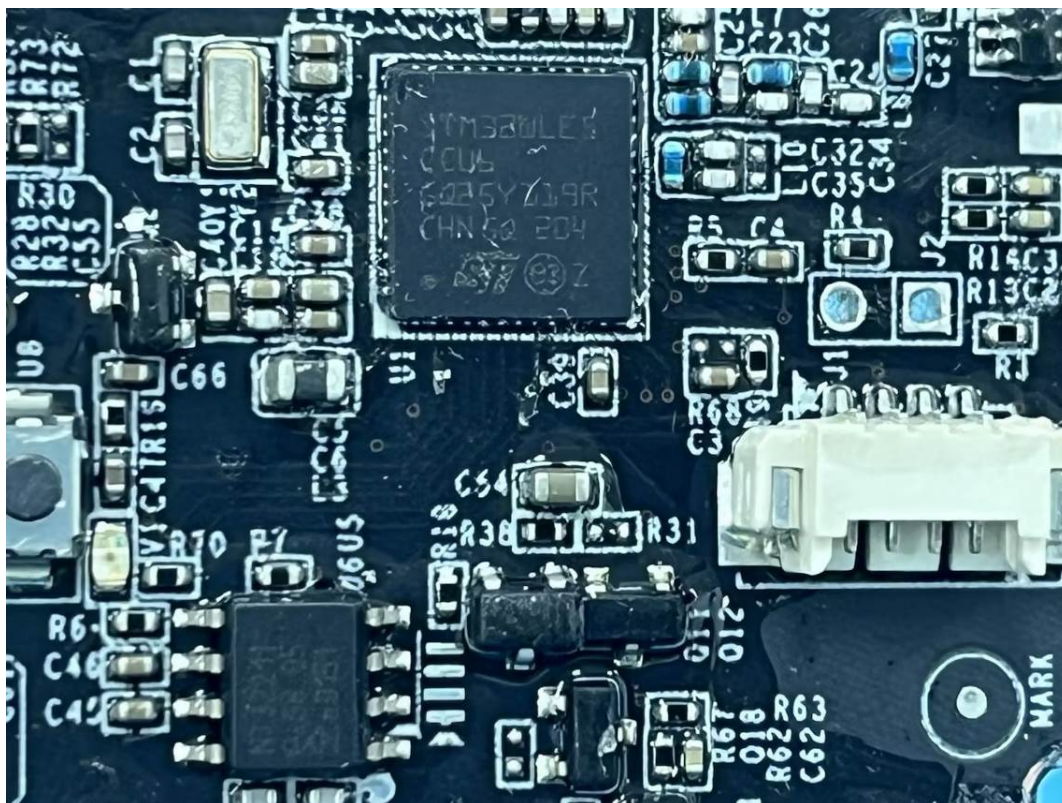

EXHIBIT C - EUT INTERNAL PHOTOGRAPHS

Model: EM400-TLD-915M

NFC Antenna(only with receive function)

NFC Antenna(only with receive function)

Chip

Model:EM400-MUD-915M

NFC Antenna(only with receive function)

NFC Antenna(only with receive function)

Chip

Model: EM400-UDL-915M PN:C050

Chip

Lora Antenna

NFC Antenna(only with receive function)

Model: EM400-UDL-915M PN:W050