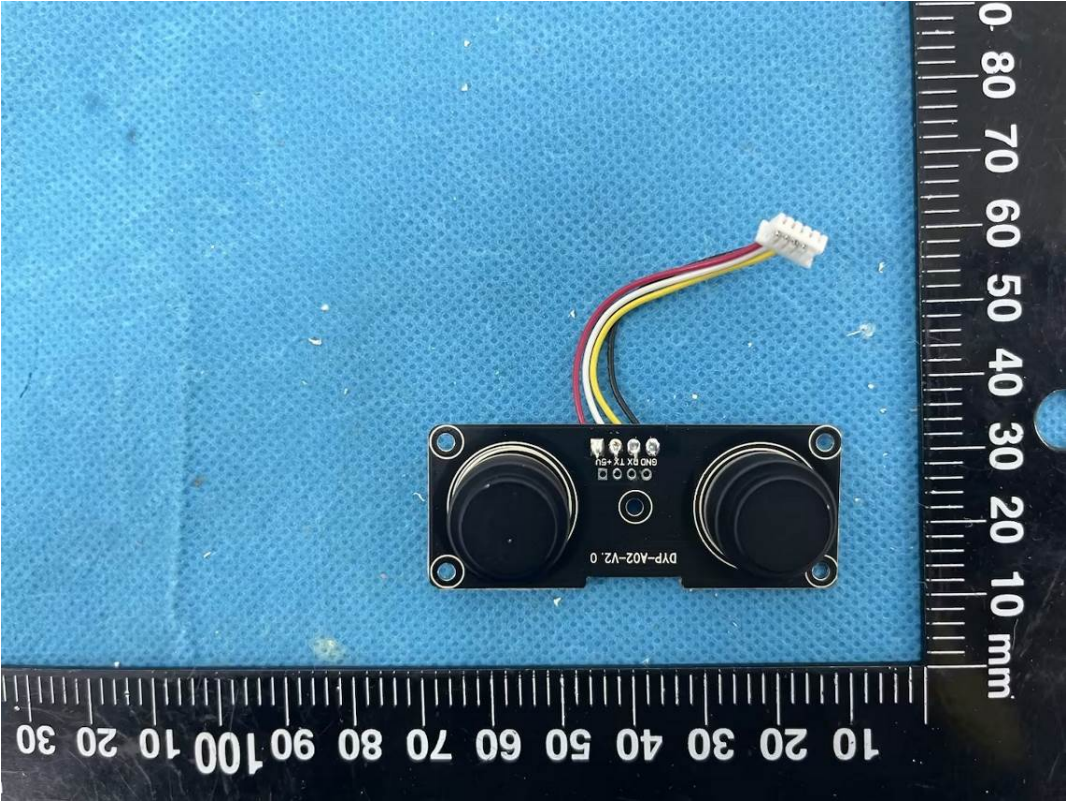

EXHIBIT C - EUT INTERNAL PHOTOGRAPHS

Model: EM400-TLD-915M

NFC Antenna(only with receive function)

NFC Antenna(only with receive function)

Chip

Model:EM400-MUD-915M

NFC Antenna(only with receive function)

NFC Antenna(only with receive function)

Chip

Model: EM400-UDL-915M PN:C050

Chip

Lora Antenna

NFC Antenna(only with receive function)

Model: EM400-UDL-915M PN:W050