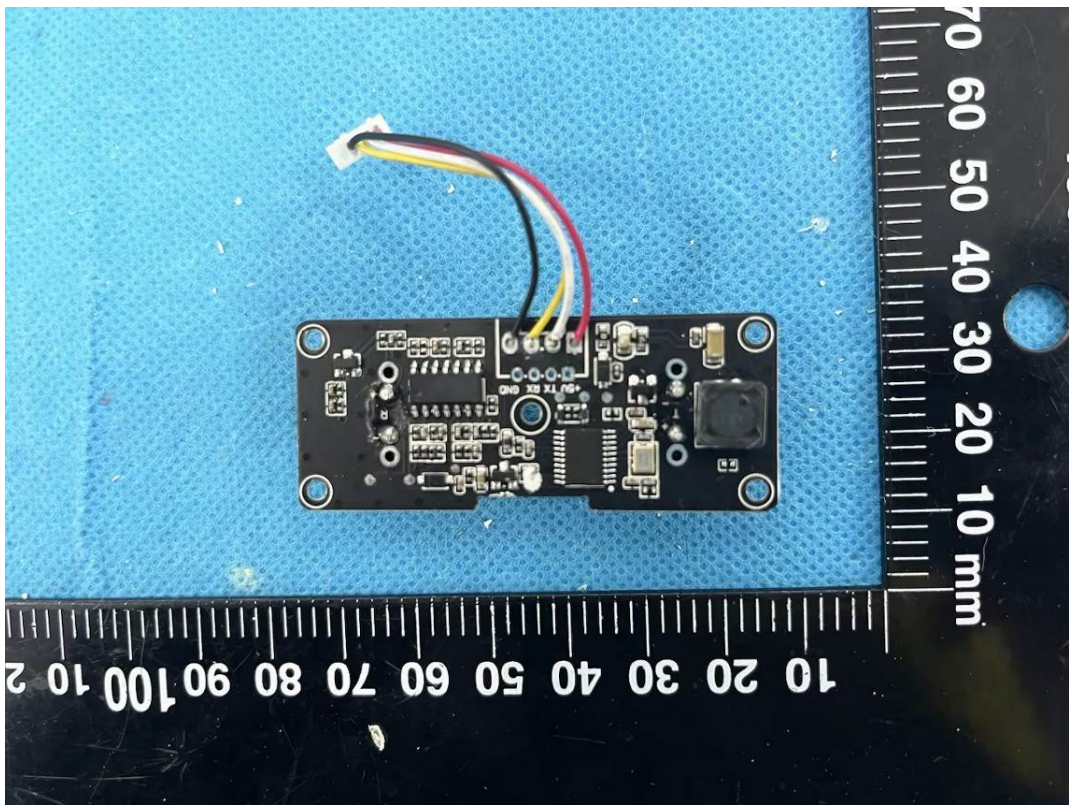

EXHIBIT C - EUT INTERNAL PHOTOGRAPHS

Model: EM400-TLD-915M

NFC Antenna(only with receive function)

NFC Antenna(only with receive function)

Chip

Model:EM400-MUD-915M

NFC Antenna(only with receive function)

NFC Antenna(only with receive function)

Chip

Model: EM400-UDL-915M PN:C050

Chip

Lora Antenna

NFC Antenna(only with receive function)

Model: EM400-UDL-915M PN:W050