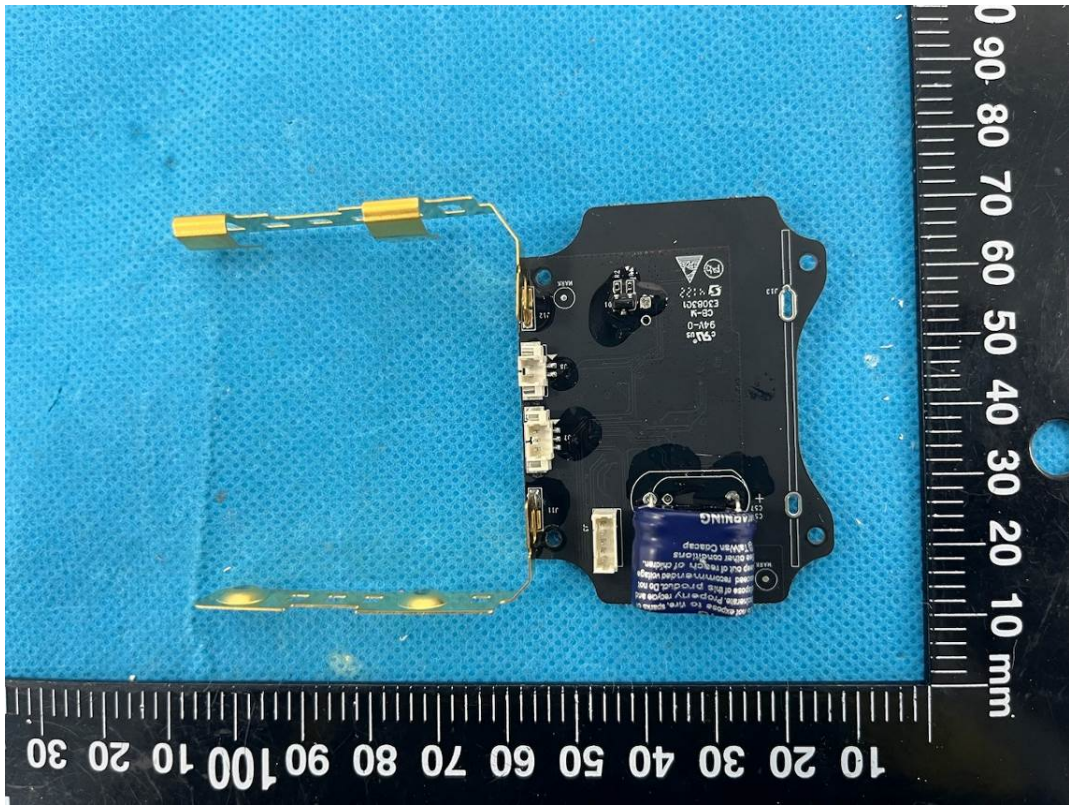

EXHIBIT C - EUT INTERNAL PHOTOGRAPHS

Model: EM400-TLD-915M

NFC Antenna(only with receive function)

NFC Antenna(only with receive function)

Chip

Model:EM400-MUD-915M

NFC Antenna(only with receive function)

NFC Antenna(only with receive function)

Chip

Model: EM400-UDL-915M PN:C050

Chip

Lora Antenna

NFC Antenna(only with receive function)

Model: EM400-UDL-915M PN:W050