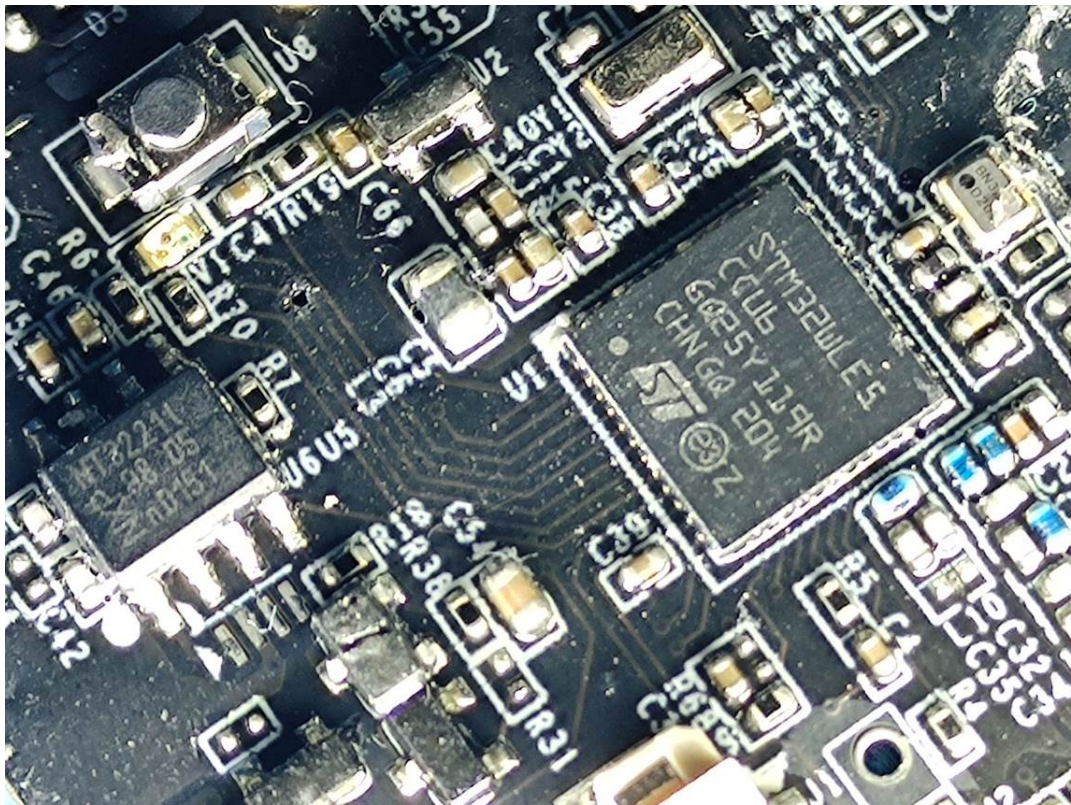

EXHIBIT C - EUT INTERNAL PHOTOGRAPHS

Model: EM400-TLD-915M

NFC Antenna(only with receive function)

NFC Antenna(only with receive function)

Chip

Model:EM400-MUD-915M

NFC Antenna(only with receive function)

NFC Antenna(only with receive function)

Chip

Model: EM400-UDL-915M PN:C050

Chip

Lora Antenna

NFC Antenna(only with receive function)

Model: EM400-UDL-915M PN:W050