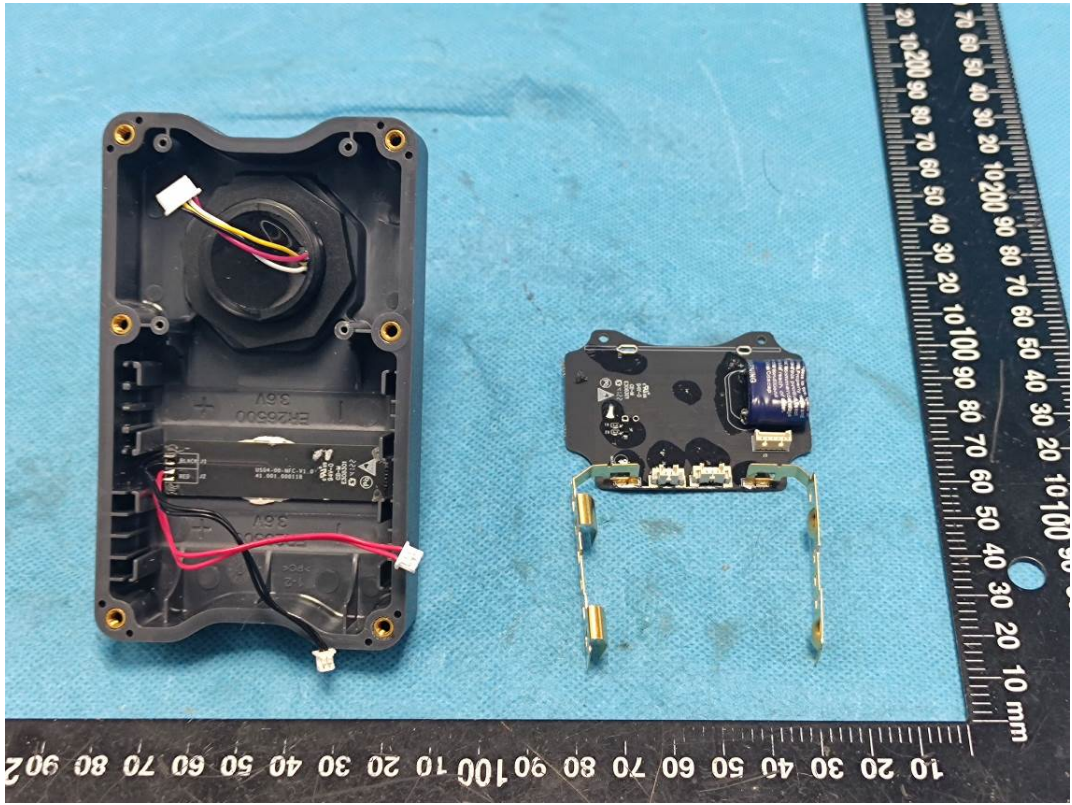

EXHIBIT C - EUT INTERNAL PHOTOGRAPHS

Model: EM400-TLD-915M

NFC Antenna(only with receive function)

NFC Antenna(only with receive function)

Chip

Model:EM400-MUD-915M

NFC Antenna(only with receive function)

NFC Antenna(only with receive function)

Chip

Model: EM400-UDL-915M PN:C050

Chip

Lora Antenna

NFC Antenna(only with receive function)

Model: EM400-UDL-915M PN:W050