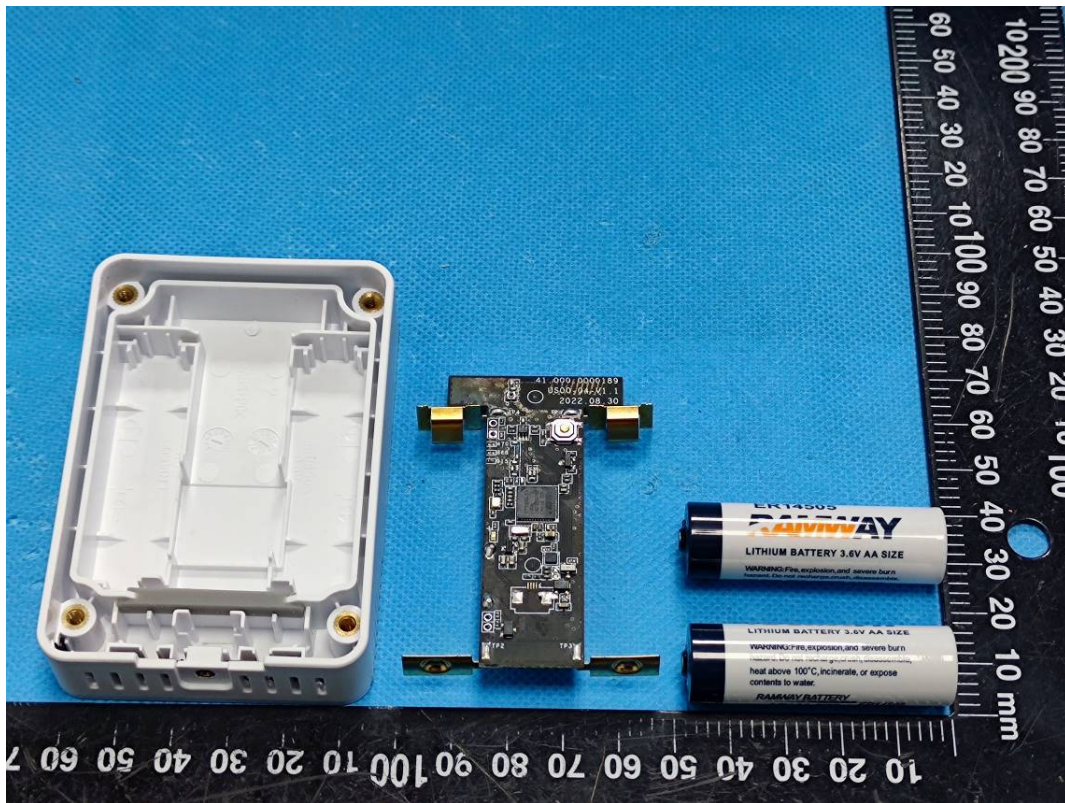

EM320-TILT-915M

chip

chip

NFC Antenna (Receive only mode)

Lora Antenna