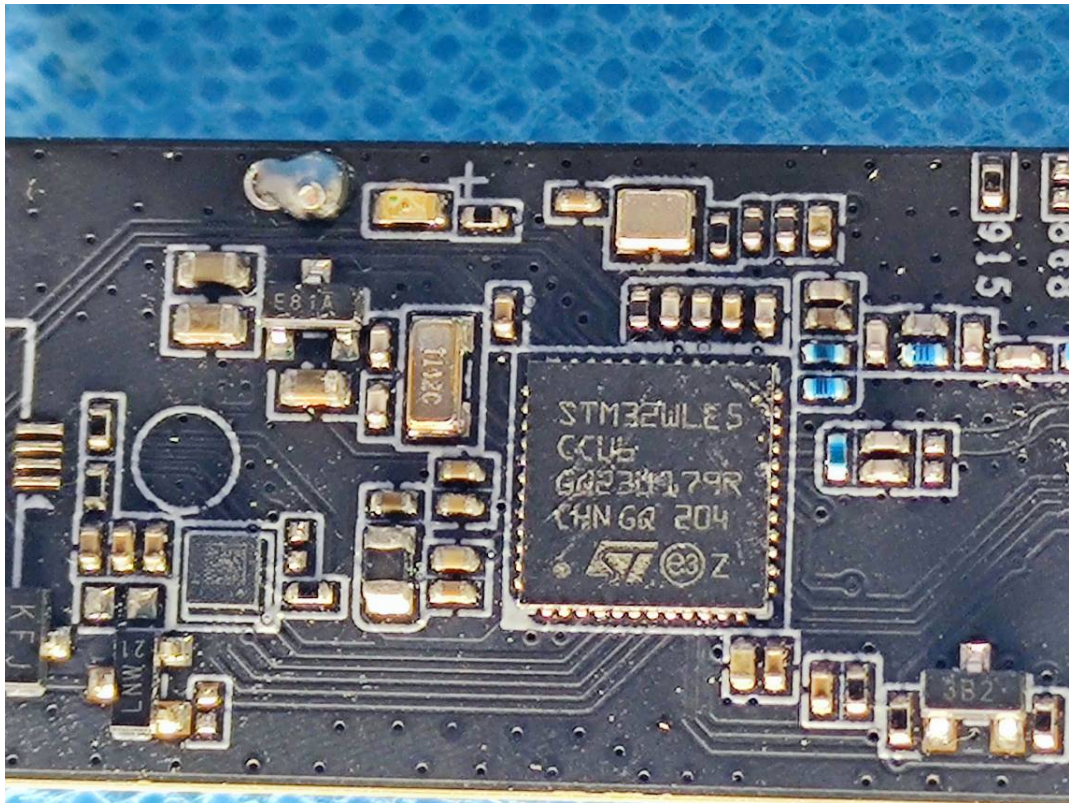

EM320-TILT-915M

chip

chip

NFC Antenna (Receive only mode)

Lora Antenna