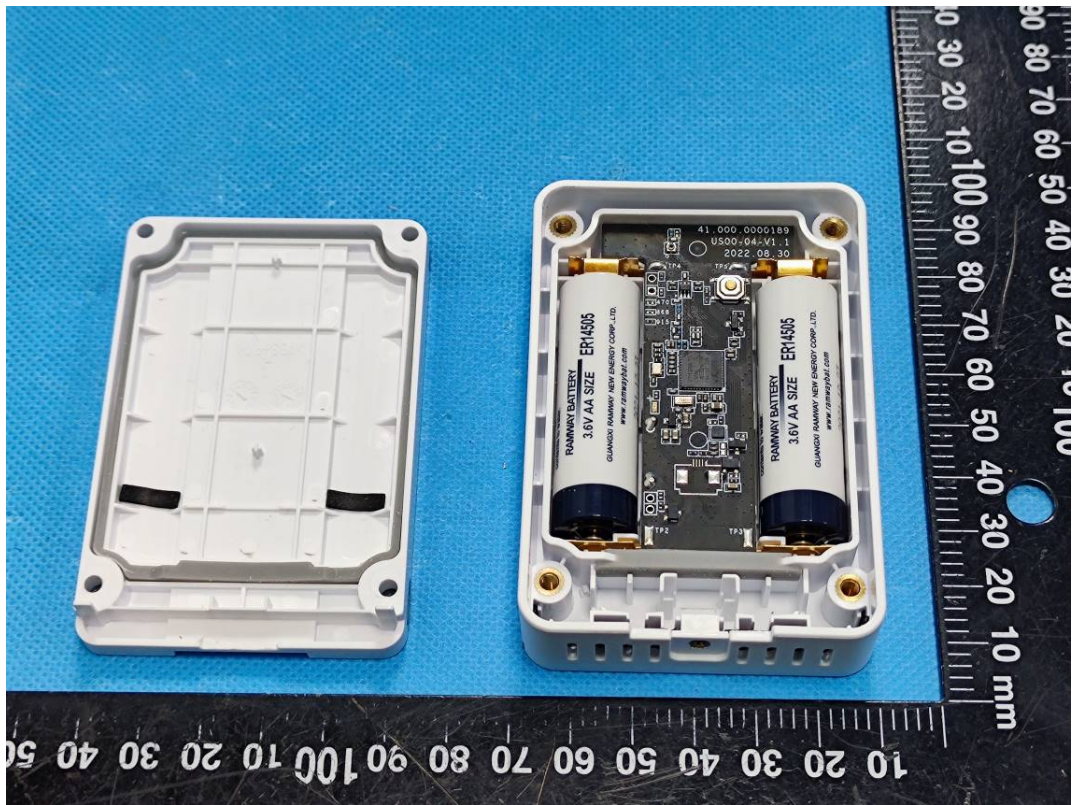

EM320-TILT-915M

chip

chip

NFC Antenna (Receive only mode)

Lora Antenna