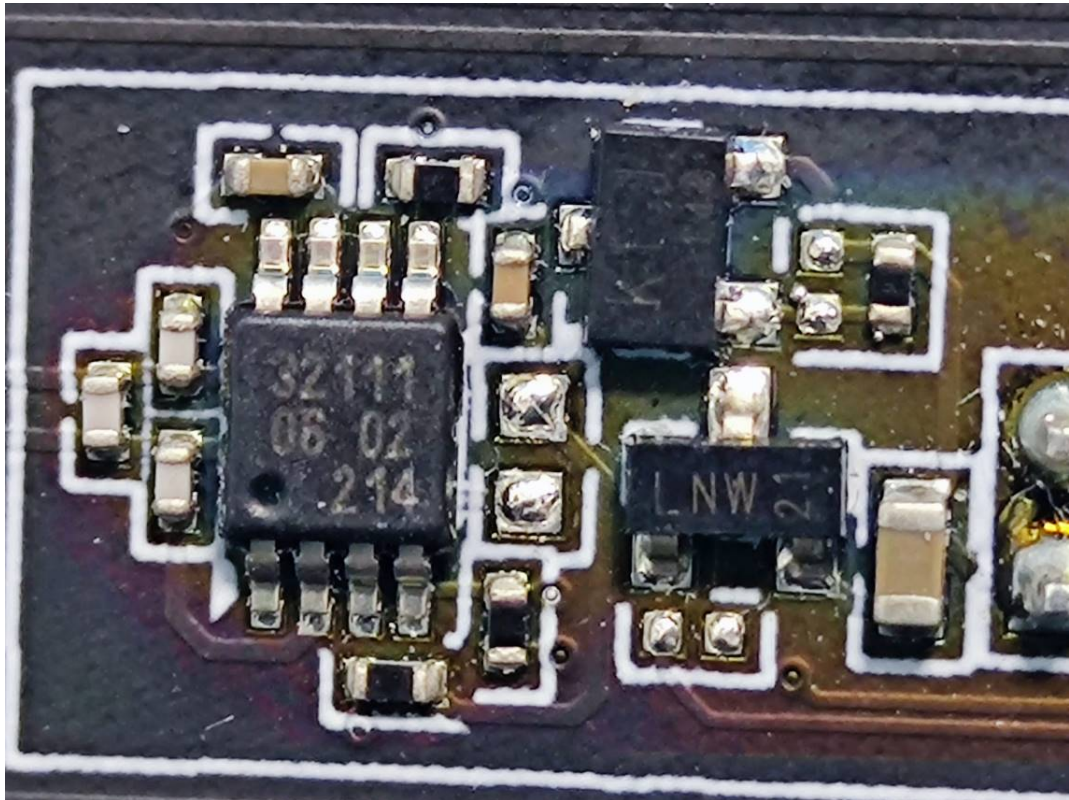

EM320-TILT-915M

chip

chip

NFC Antenna (Receive only mode)

Lora Antenna