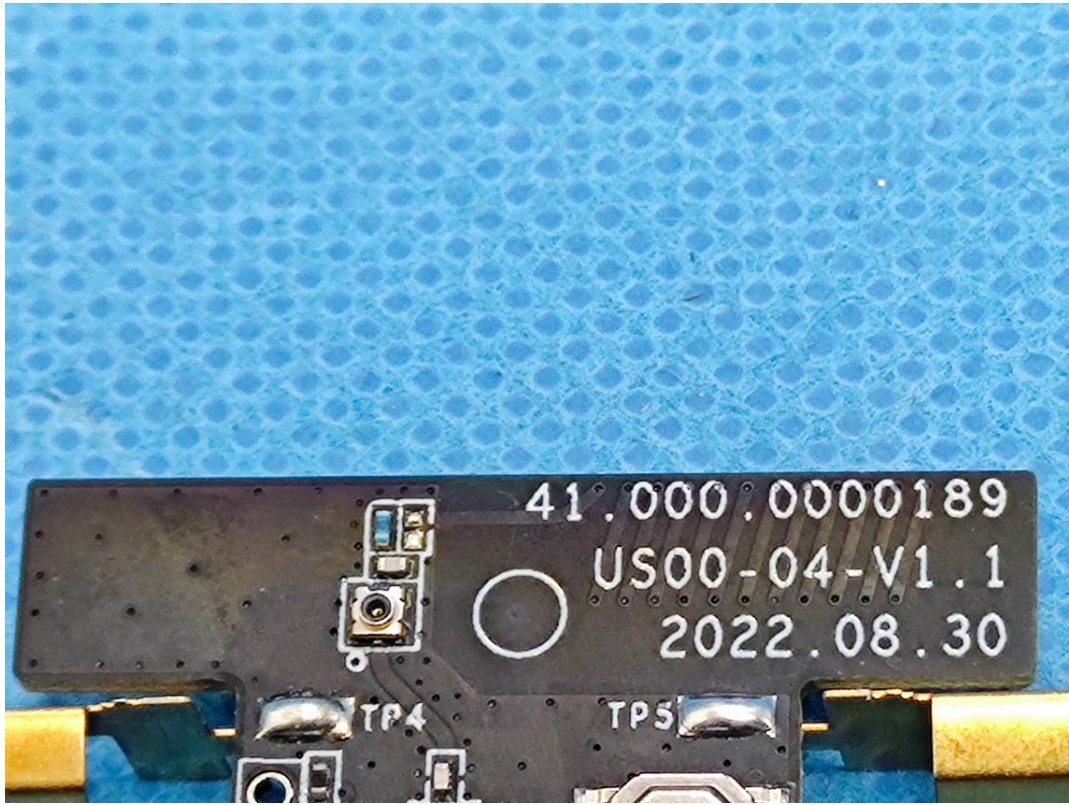

EM320-TILT-915M

chip

chip

NFC Antenna (Receive only mode)

Lora Antenna