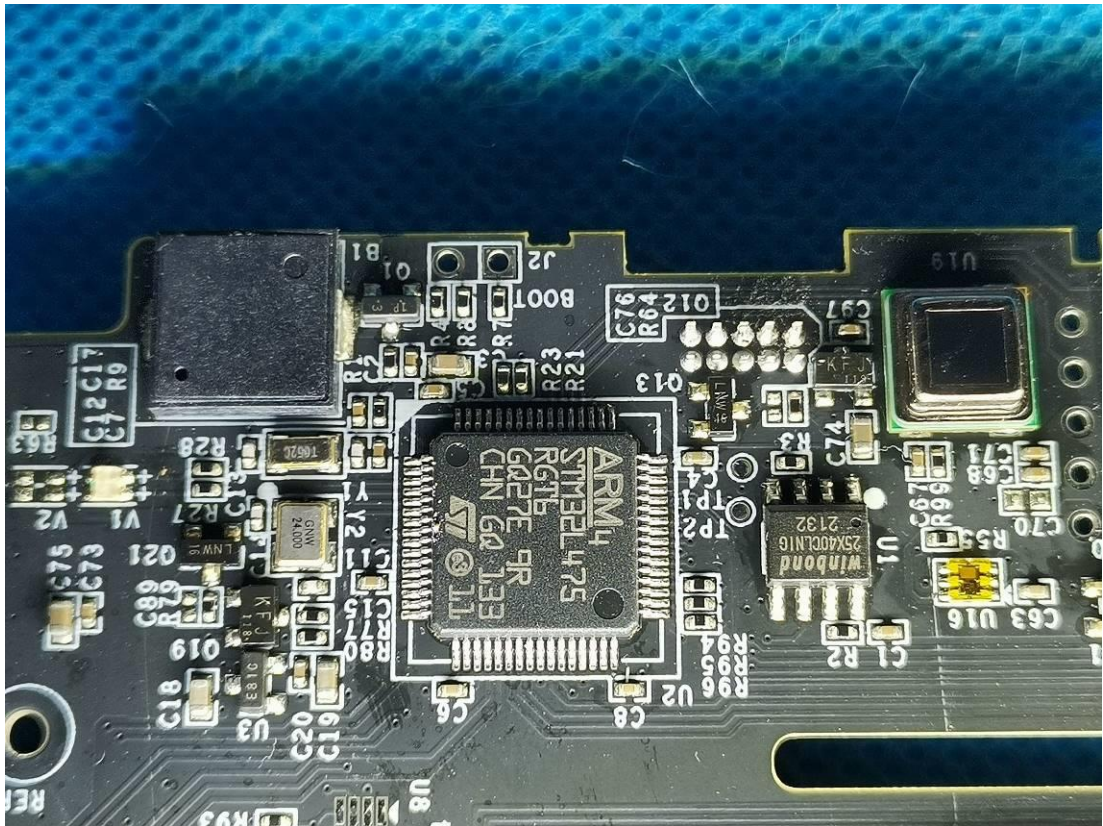

EXHIBIT C - EUT INTERNAL PHOTOGRAPHS

AM319-915M (PN: O3)

Antenna

Antenna

AM319-915M (PN: HCHO)

Lora Antenna