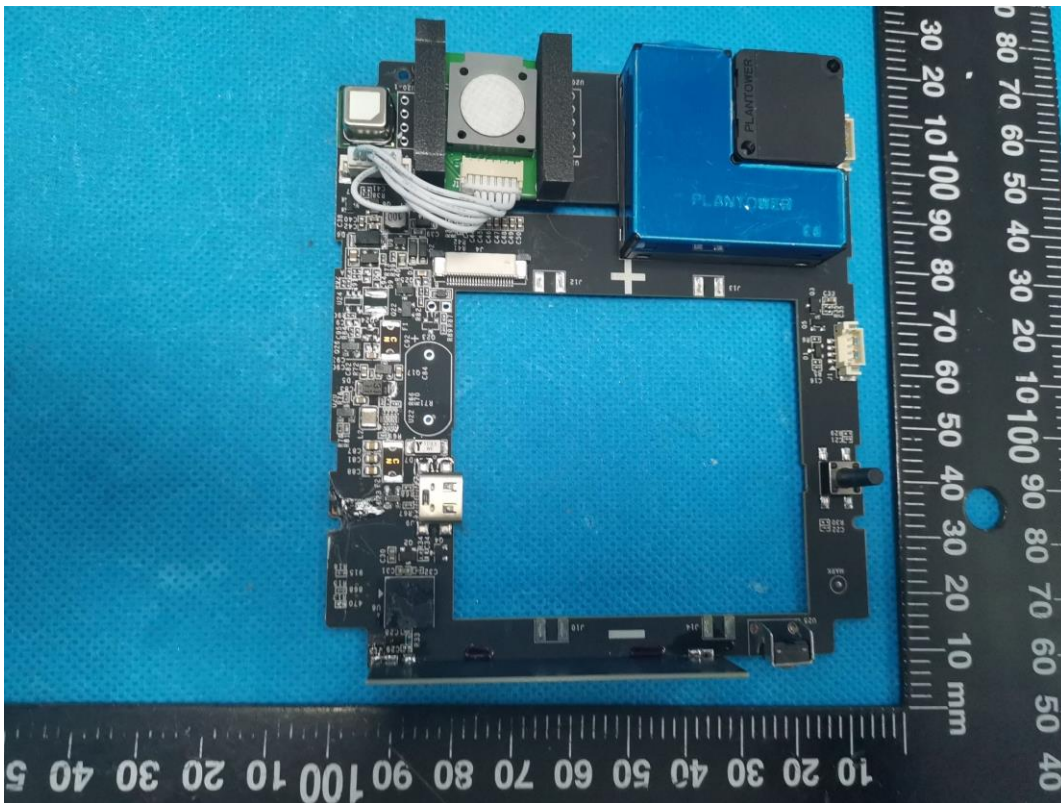

EXHIBIT C - EUT INTERNAL PHOTOGRAPHS

AM319-915M (PN: O3)

Antenna

Antenna

AM319-915M (PN: HCHO)

Lora Antenna