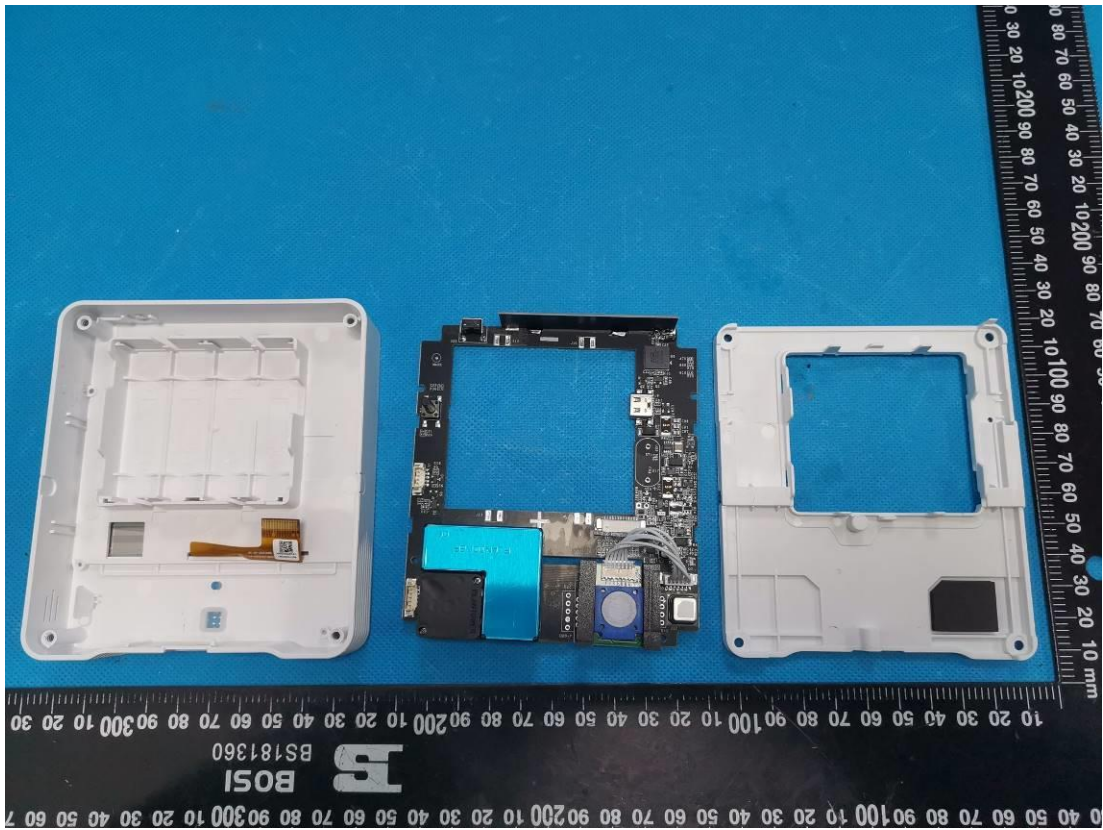

EXHIBIT C - EUT INTERNAL PHOTOGRAPHS

AM319-915M (PN: O3)

Antenna

Antenna

AM319-915M (PN: HCHO)

Lora Antenna