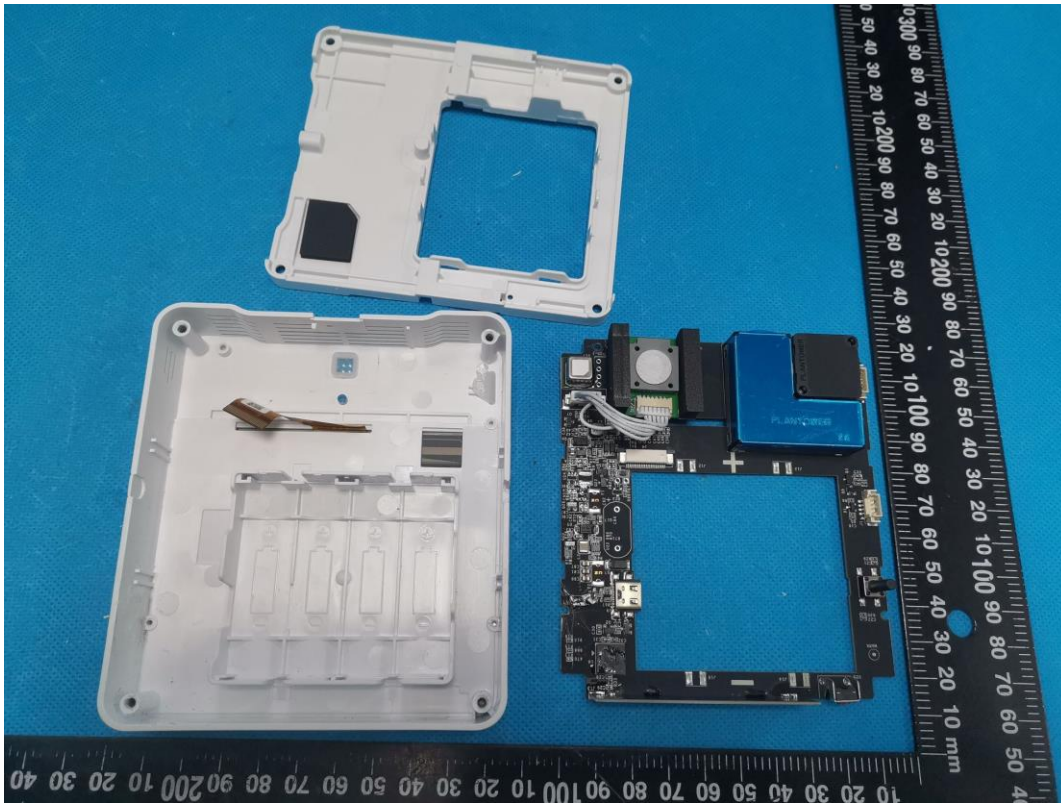

EXHIBIT C - EUT INTERNAL PHOTOGRAPHS

AM319-915M (PN: O3)

Antenna

Antenna

AM319-915M (PN: HCHO)

Lora Antenna