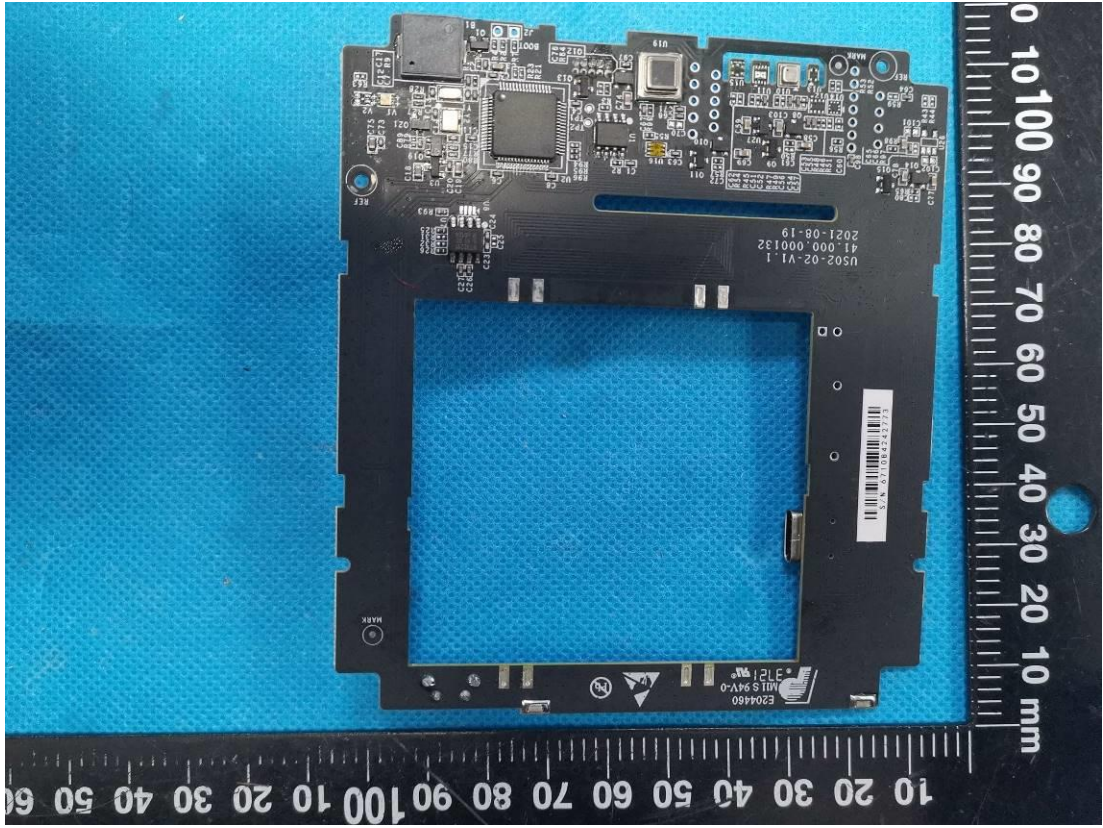

EXHIBIT C - EUT INTERNAL PHOTOGRAPHS

AM319-915M (PN: O3)

Antenna

Antenna

AM319-915M (PN: HCHO)

Lora Antenna