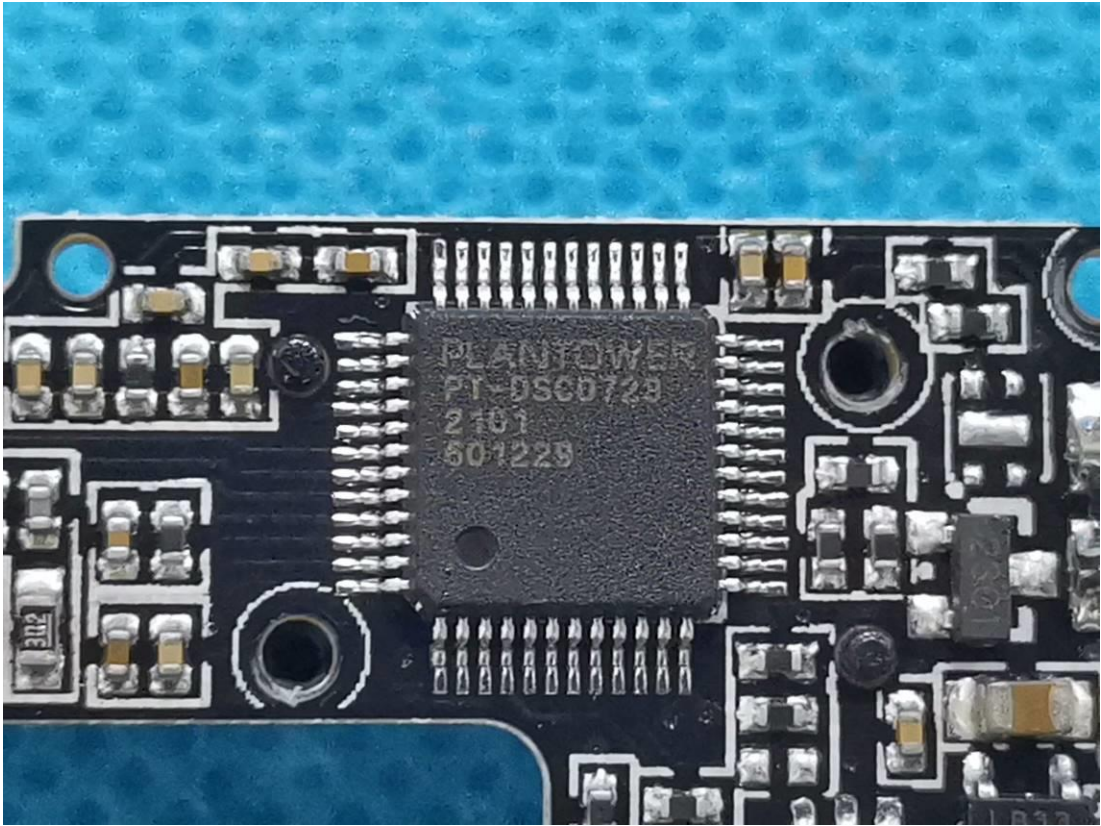

EXHIBIT C - EUT INTERNAL PHOTOGRAPHS

AM319-915M (PN: O3)

Antenna

Antenna

AM319-915M (PN: HCHO)

Lora Antenna