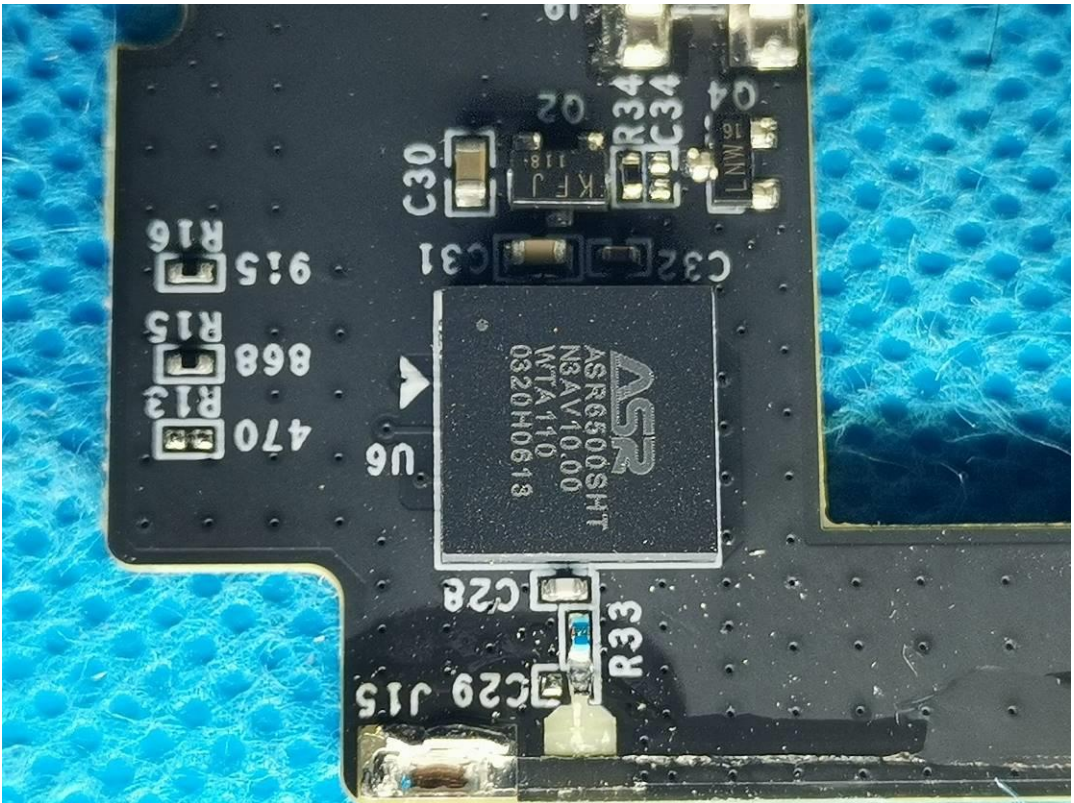

EXHIBIT C - EUT INTERNAL PHOTOGRAPHS

AM319-915M (PN: O3)

Antenna

Antenna

AM319-915M (PN: HCHO)

Lora Antenna