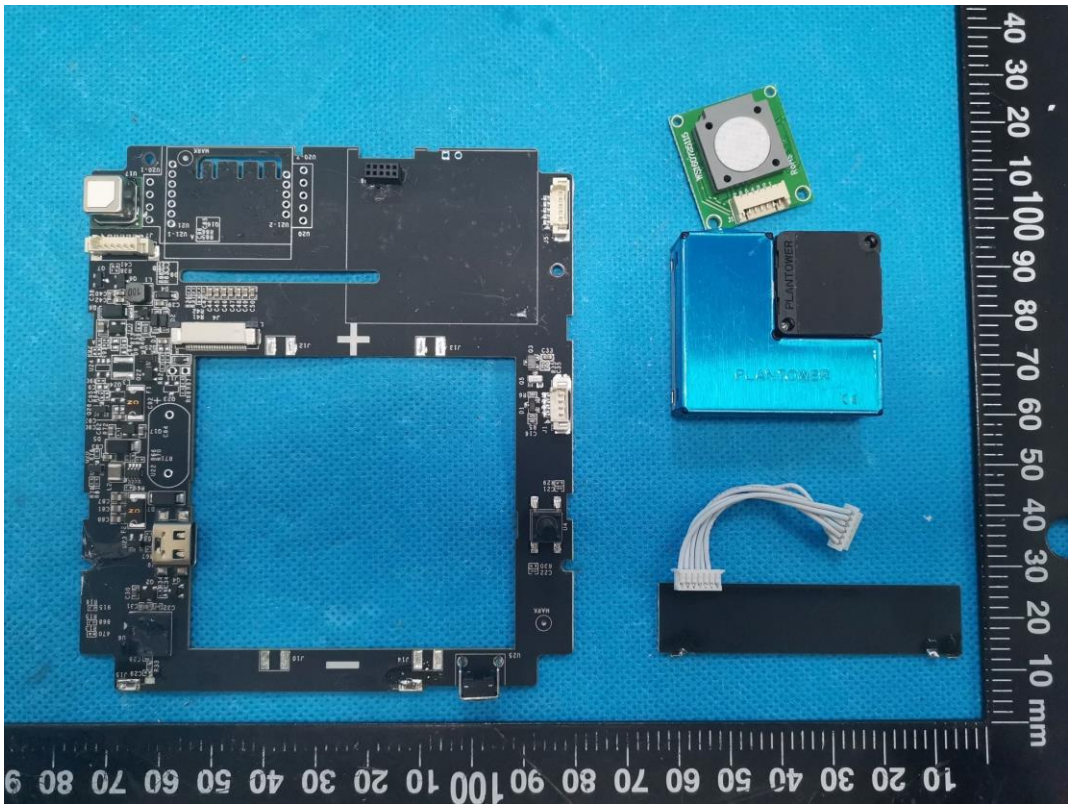

EXHIBIT C - EUT INTERNAL PHOTOGRAPHS

AM319-915M (PN: O3)

Antenna

Antenna

AM319-915M (PN: HCHO)

Lora Antenna