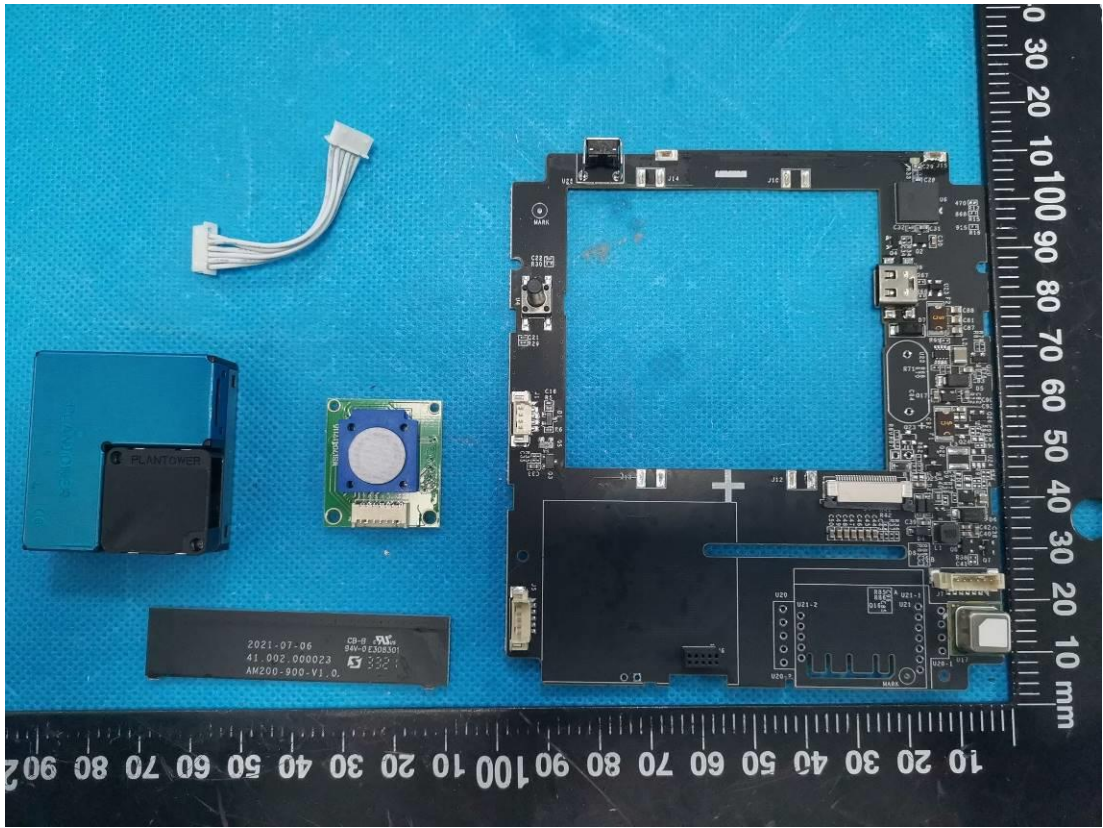

EXHIBIT C - EUT INTERNAL PHOTOGRAPHS

AM319-915M (PN: O3)

Antenna

Antenna

AM319-915M (PN: HCHO)

Lora Antenna