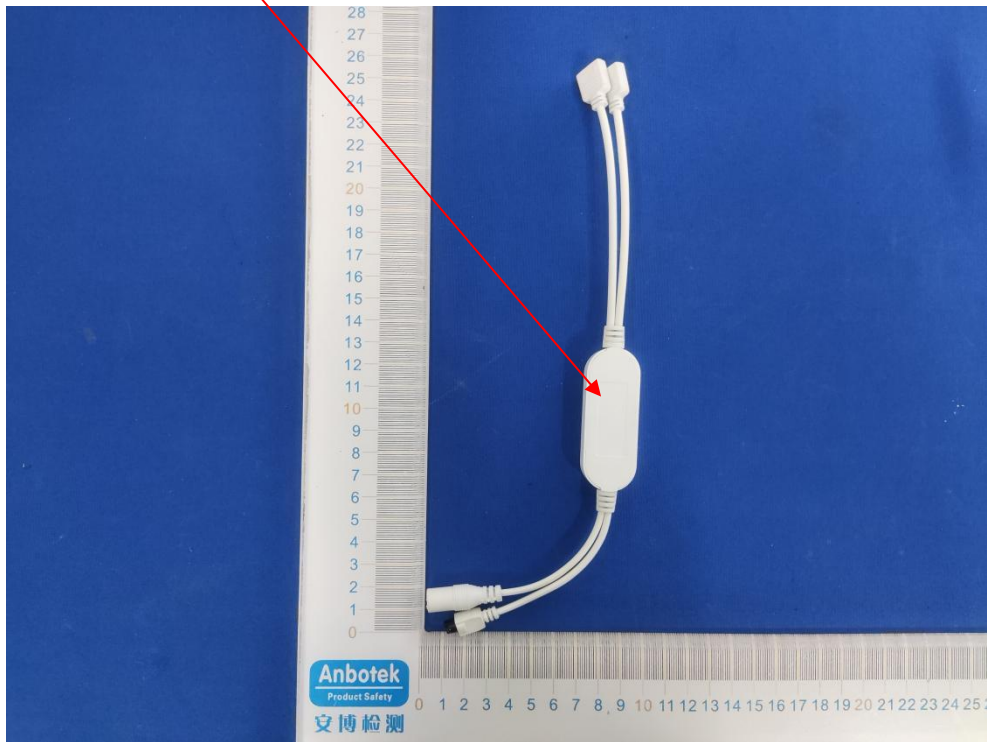

Label Location On EUT

Label

Product Name: TN7231N1 3 Key control box
Model No.: TN7231N1 3 keys control box
one drag one, TN7231N1 3 keys control
box one drag two
FCC ID: 2AYHW-TN7231N1