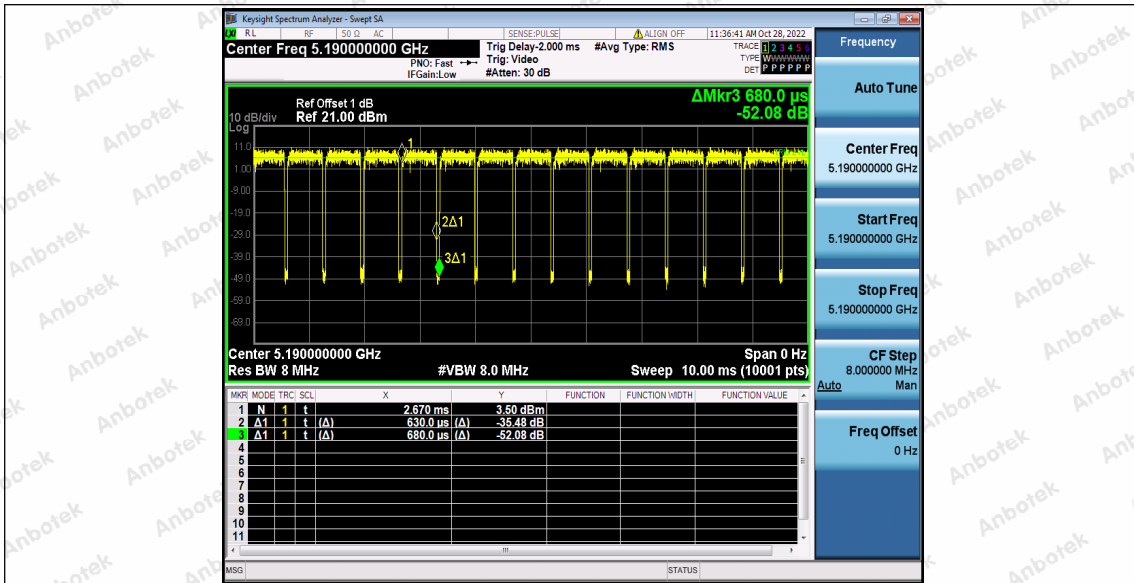

11N40SISO_Ant1_5230