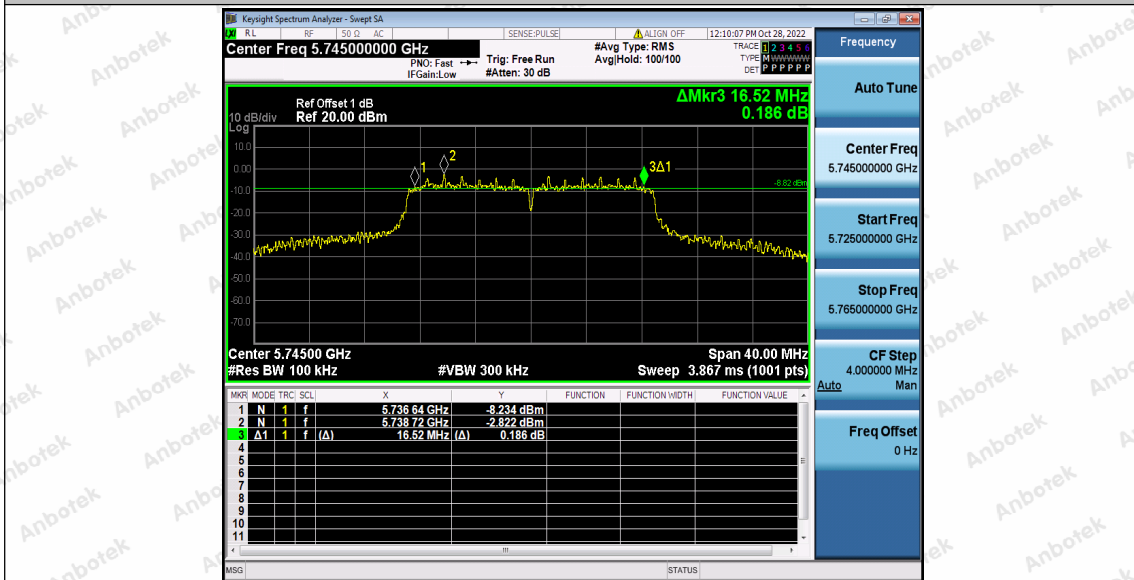

11AC20SISO_Ant1_5785