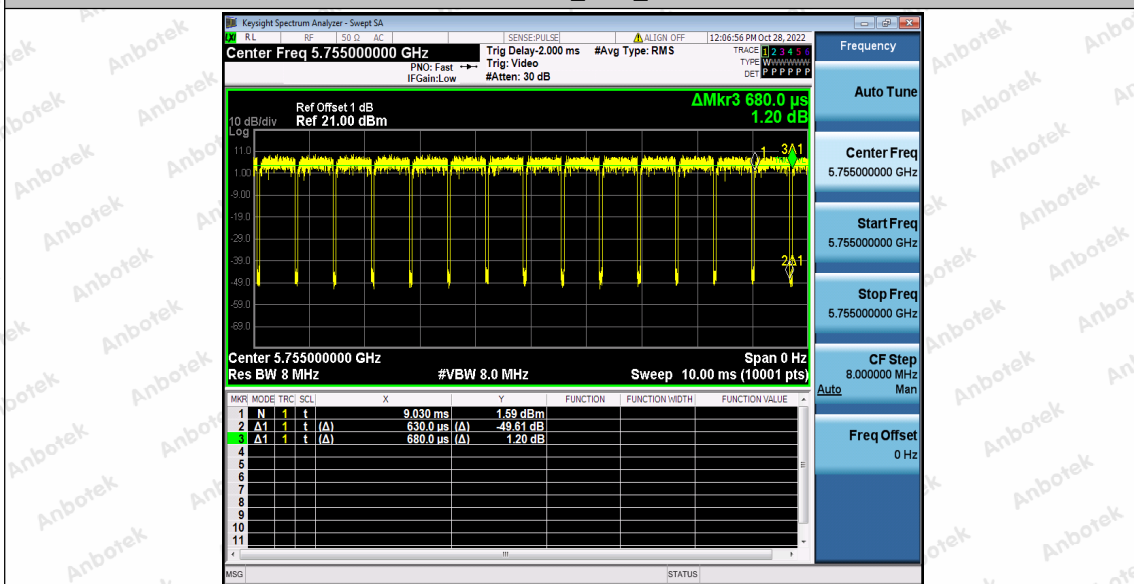

Hotline
 400-003-0500
 www.anbotek.com.cn

11N40SISO_Ant1_5230

11N40SISO_Ant1_5755

Shenzhen Anbotek Compliance Laboratory Limited

Address: 1/F., Building D, Sogood Science and Technology Park, Sanwei Community, Hangcheng Street, Bao'an District, Shenzhen, Guangdong, China.
 Tel: (86) 0755-26066440 Fax: (86) 0755-26014772 Email: service@anbotek.com