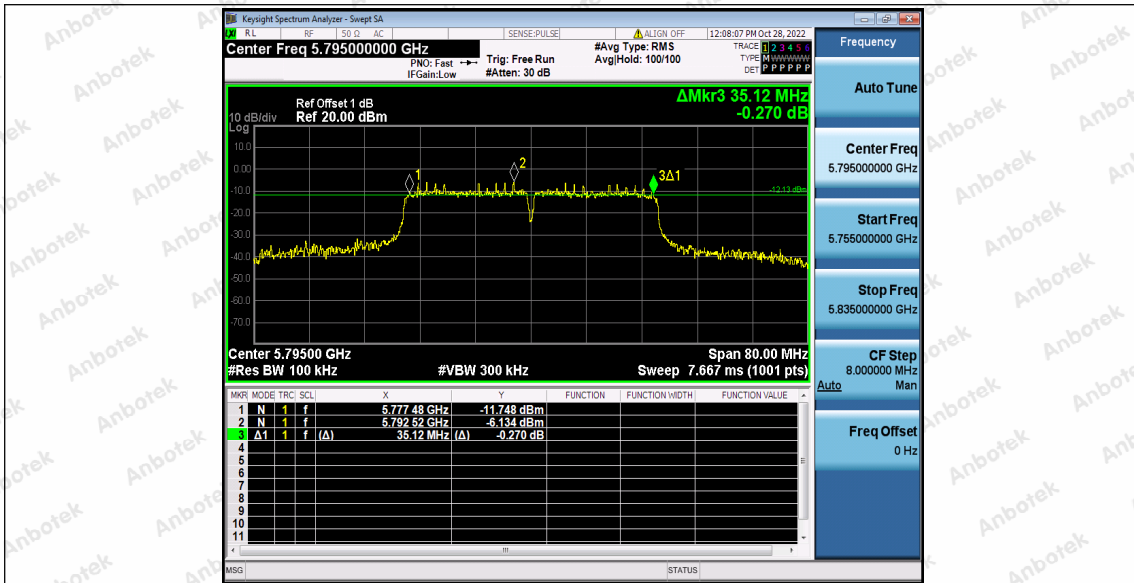

11AC20SISO_Ant1_5745