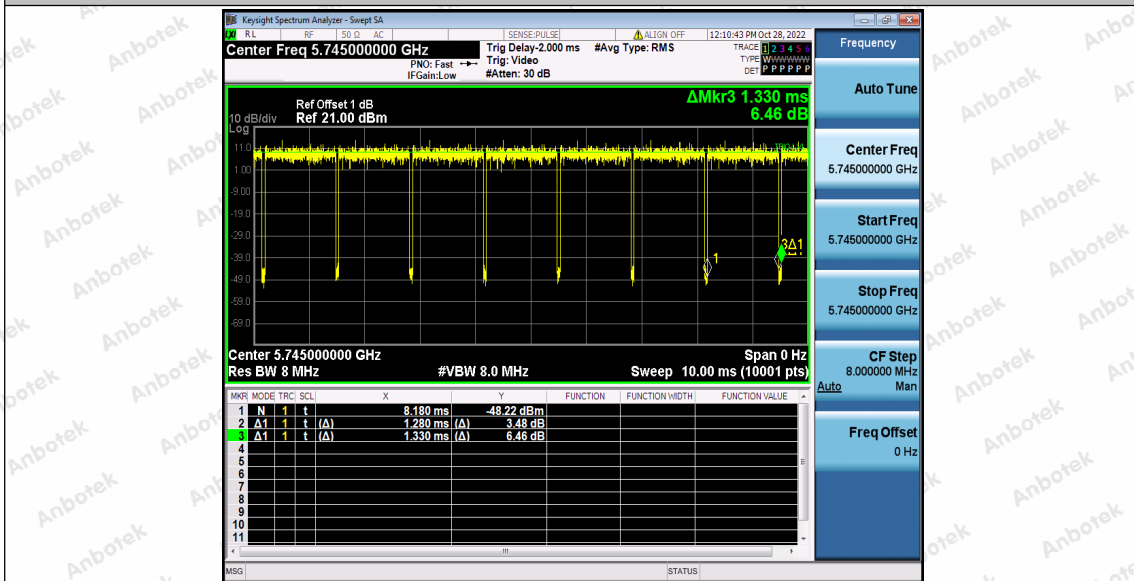

Hotline
 400-003-0500
 www.anbotek.com.cn

11AC20SISO_Ant1_5240

11AC20SISO_Ant1_5745

Shenzhen Anbotek Compliance Laboratory Limited

Address: 1/F., Building D, Sogood Science and Technology Park, Sanwei Community, Hangcheng Street, Bao'an District, Shenzhen, Guangdong, China.
Tel: (86) 0755-26066440 Fax: (86) 0755-26014772 Email: service@anbotek.com