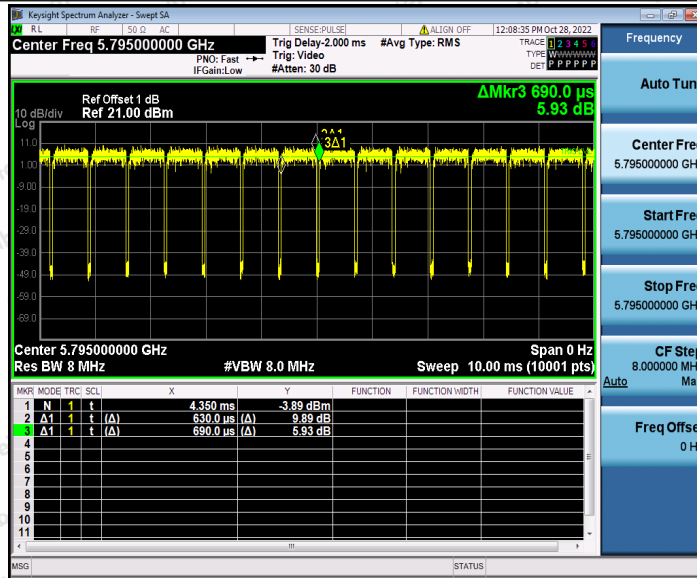

11N40SISO_Ant1_5795