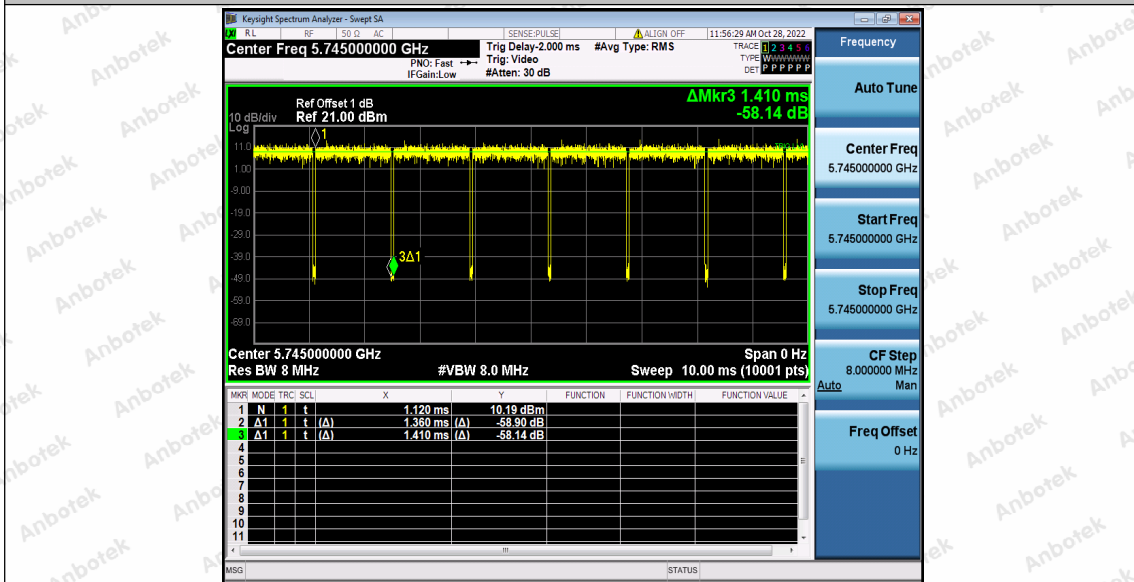

11A_Ant1_5785