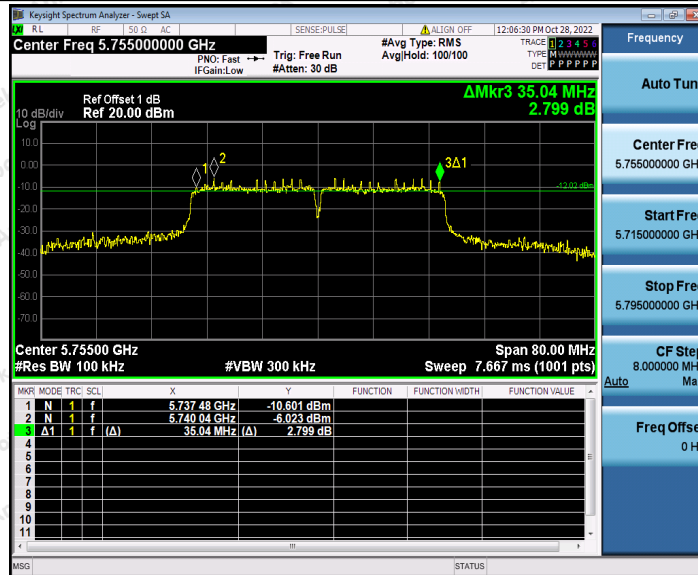

11N40SISO_Ant1_5755

11N40SISO_Ant1_5795

Shenzhen Anbotek Compliance Laboratory Limited

Address: 1/F., Building D, Sogood Science and Technology Park, Sanwei Community, Hangcheng Street, Bao'an District, Shenzhen, Guangdong, China.
Tel: (86) 0755-26066440 Fax: (86) 0755-26014772 Email: service@anbotek.com

Hotline
400-003-0500
www.anbotek.com.cn