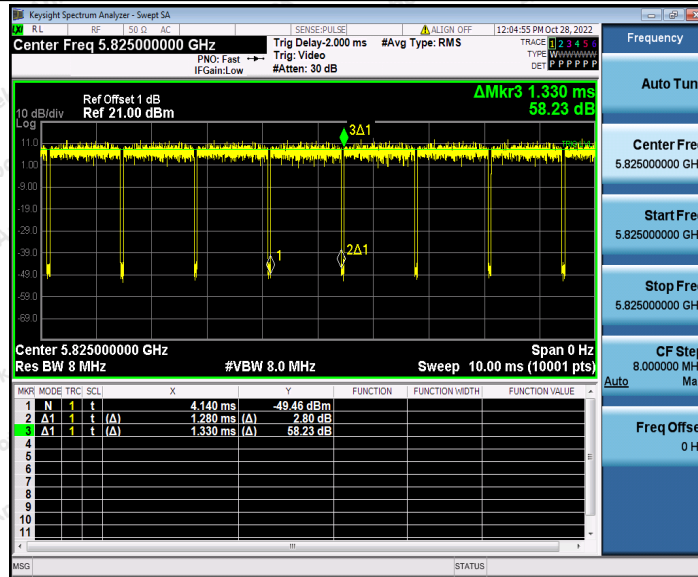

11N20SISO_Ant1_5825

11N40SISO_Ant1_5190

Shenzhen Anbotek Compliance Laboratory Limited

Address: 1/F., Building D, Sogood Science and Technology Park, Sanwei Community, Hangcheng Street, Bao'an District, Shenzhen, Guangdong, China.
Tel: (86) 0755-26066440 Fax: (86) 0755-26014772 Email: service@anbotek.com

Hotline
400-003-0500
www.anbotek.com.cn