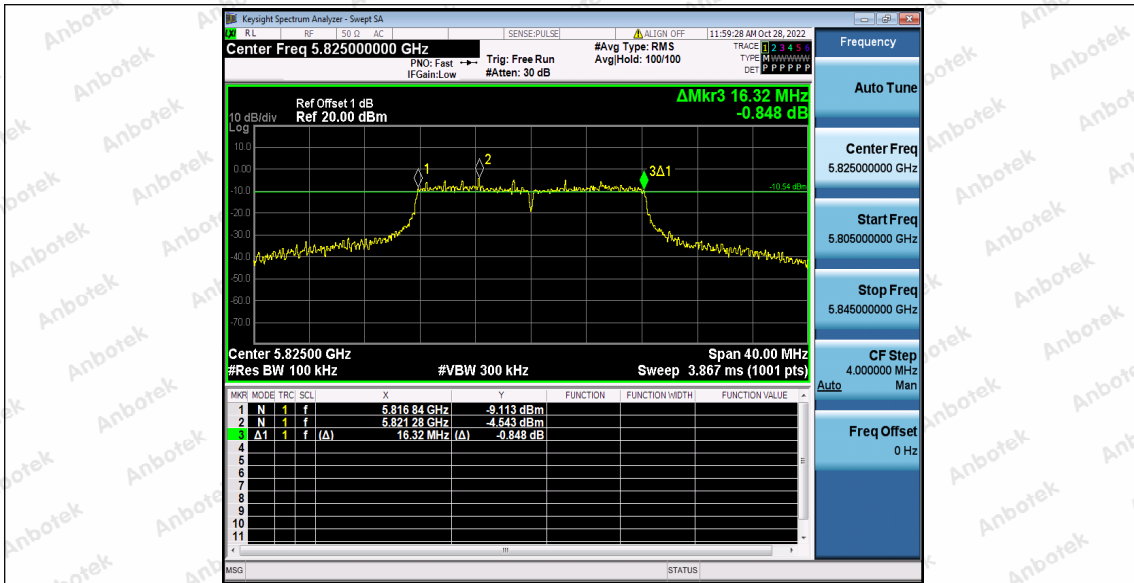

11N20SISO_Ant1_5745