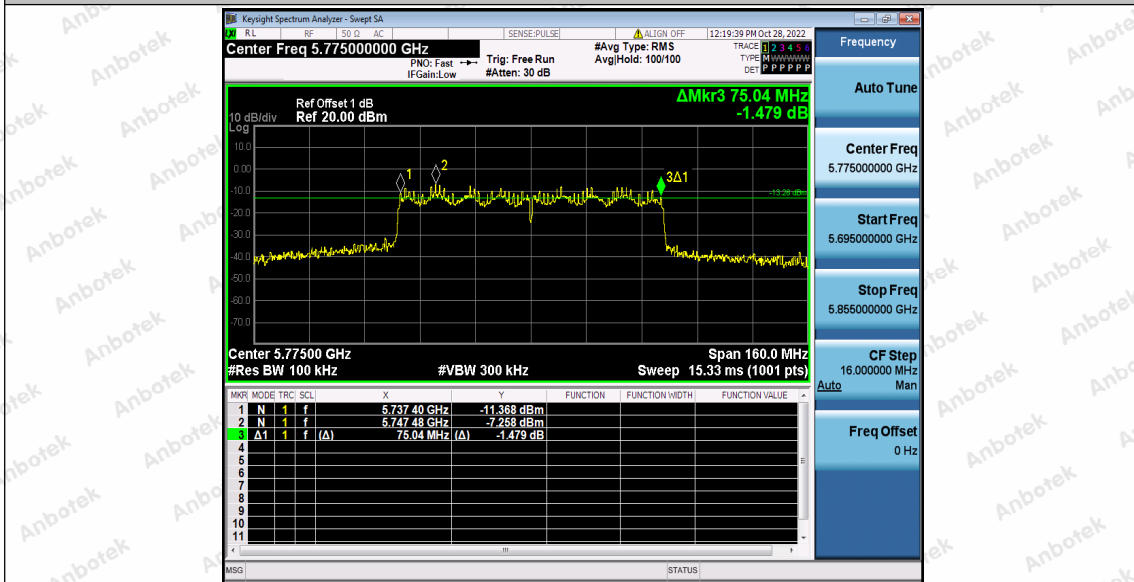

Shenzhen Anbotek Compliance Laboratory Limited

Address: 1/F., Building D, Sogood Science and Technology Park, Sanwei Community, Hangcheng Street, Bao'an District, Shenzhen, Guangdong, China.
Tel: (86) 0755-26066440 Fax: (86) 0755-26014772 Email: service@anbotek.com

Hotline
400-003-0500
www.anbotek.com.cn