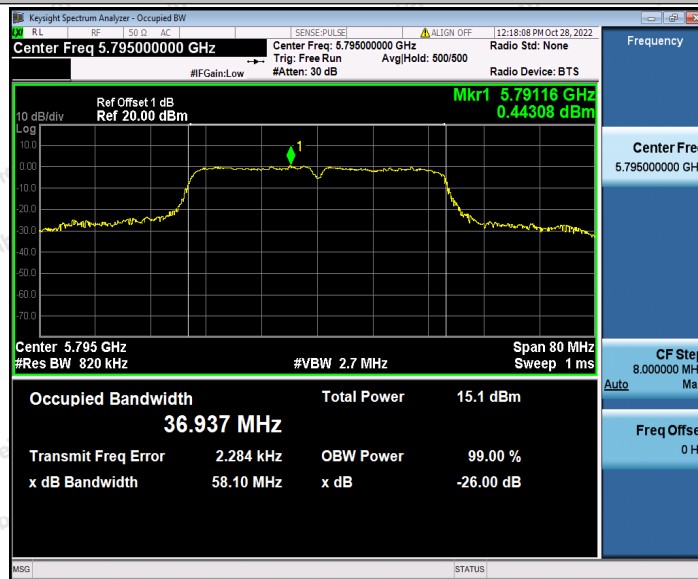

11AC40SISO_Ant1_5795