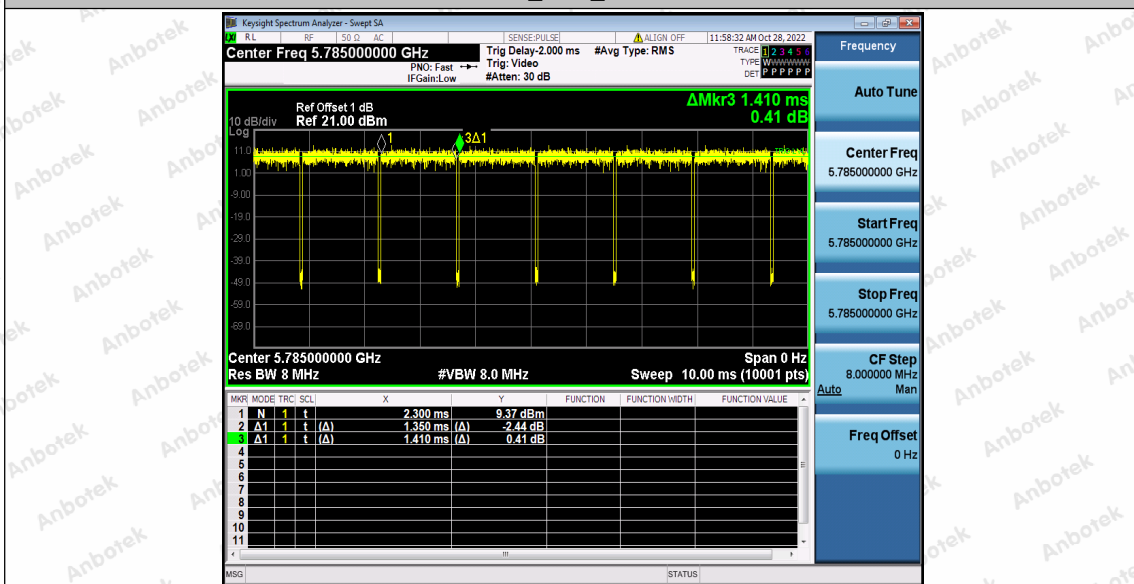

Hotline
 400-003-0500
 www.anbotek.com.cn

11A_Ant1_5745

11A_Ant1_5785

Shenzhen Anbotek Compliance Laboratory Limited

Address: 1/F., Building D, Sogood Science and Technology Park, Sanwei Community, Hangcheng Street, Bao'an District, Shenzhen, Guangdong, China.
Tel: (86) 0755-26066440 Fax: (86) 0755-26014772 Email: service@anbotek.com