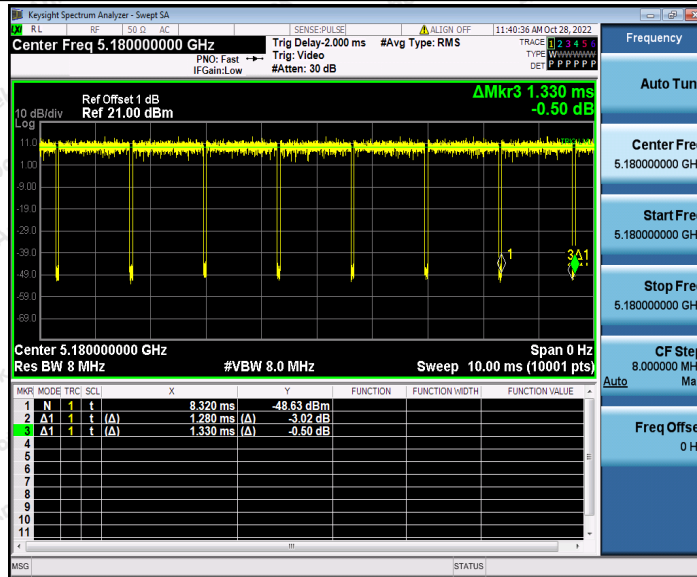

11AC20SISO_Ant1_5180

11AC20SISO_Ant1_5200

Shenzhen Anbotek Compliance Laboratory Limited

Address: 1/F., Building D, Sogood Science and Technology Park, Sanwei Community, Hangcheng Street, Bao'an District, Shenzhen, Guangdong, China.
Tel: (86) 0755-26066440 Fax: (86) 0755-26014772 Email: service@anbotek.com

Hotline
400-003-0500
www.anbotek.com.cn