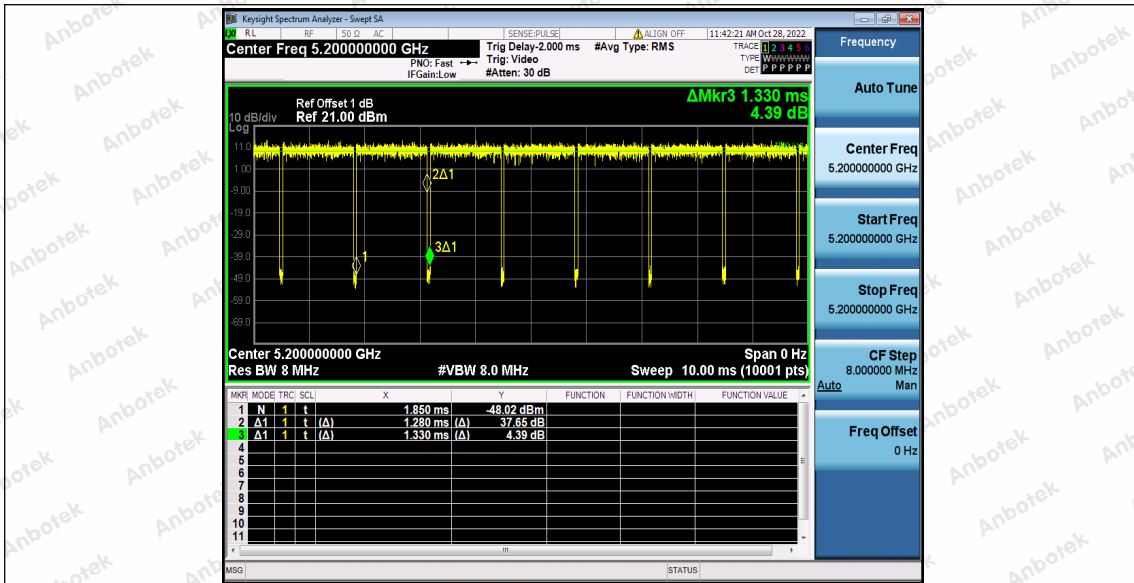

11AC20SISO_Ant1_5240