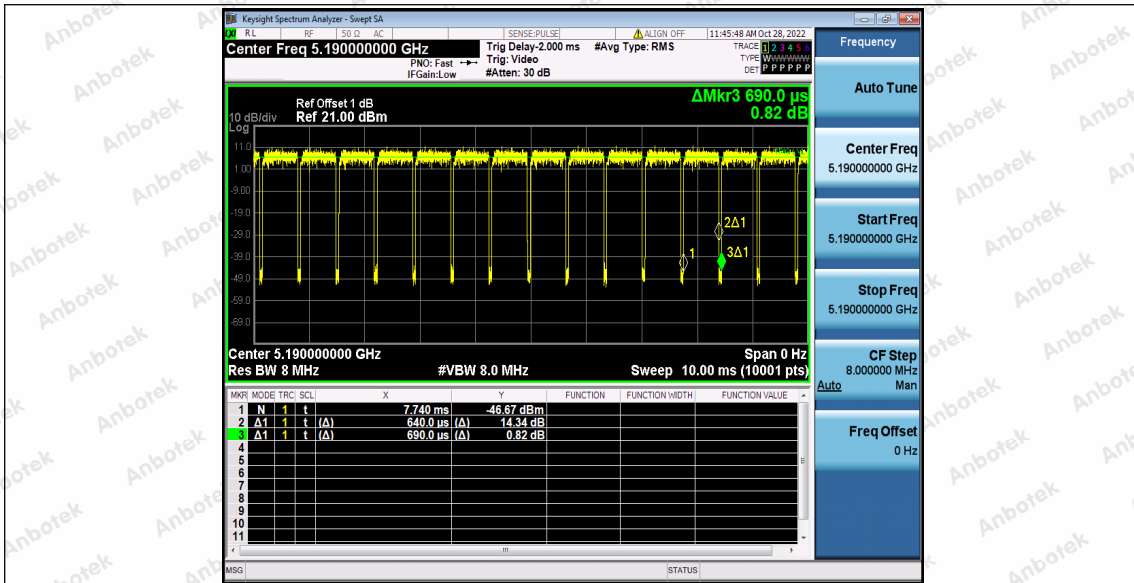

11AC40SISO_Ant1_5230