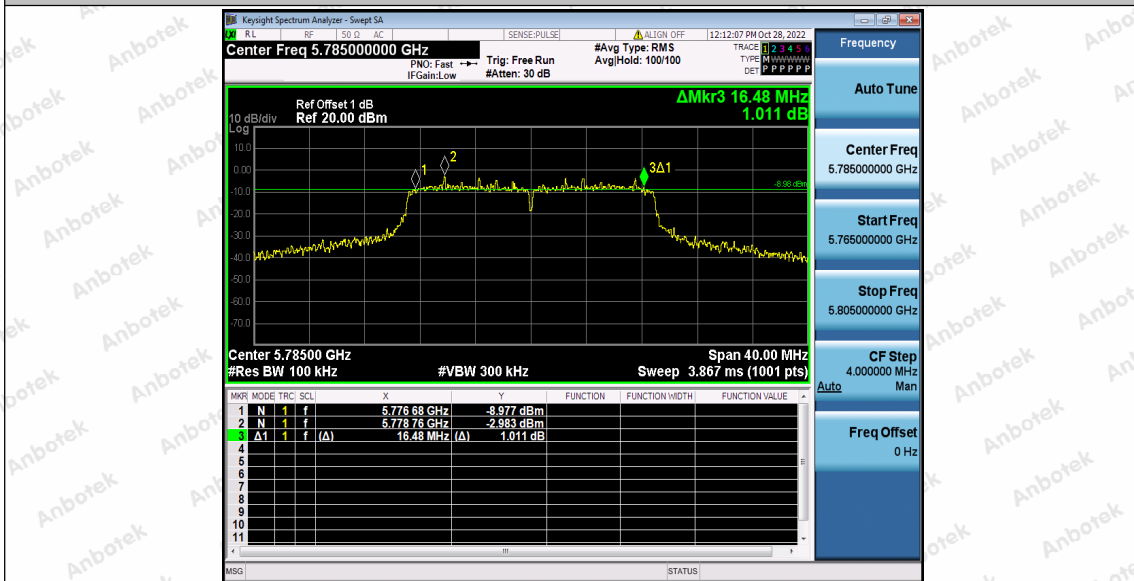

Hotline
400-003-0500
www.anbotek.com.cn

11AC20SISO_Ant1_5745

11AC20SISO_Ant1_5785

Shenzhen Anbotek Compliance Laboratory Limited

Address: 1/F., Building D, Sogood Science and Technology Park, Sanwei Community, Hangcheng Street, Bao'an District, Shenzhen, Guangdong, China.
Tel: (86) 0755-26066440 Fax: (86) 0755-26014772 Email: service@anbotek.com