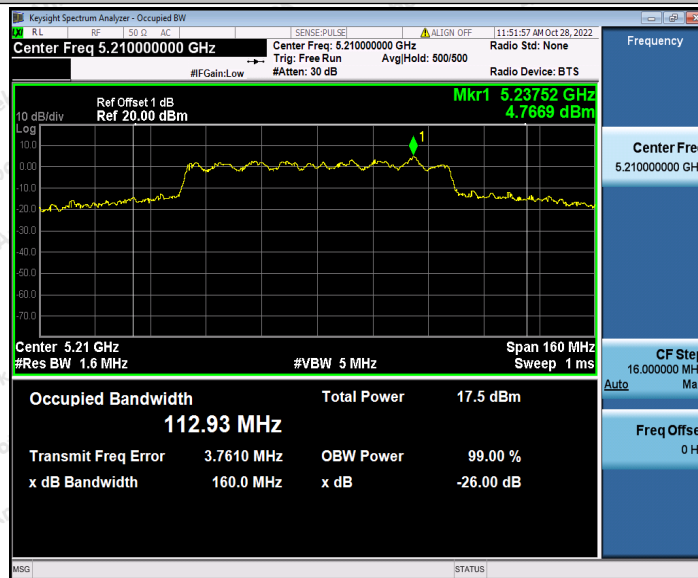

11AC80SISO_Ant1_5210

11AC80SISO_Ant1_5775

Shenzhen Anbotek Compliance Laboratory Limited

Address: 1/F., Building D, Sogood Science and Technology Park, Sanwei Community, Hangcheng Street, Bao'an District, Shenzhen, Guangdong, China.
Tel: (86) 0755-26066440 Fax: (86) 0755-26014772 Email: service@anbotek.com

Hotline
400-003-0500
www.anbotek.com.cn