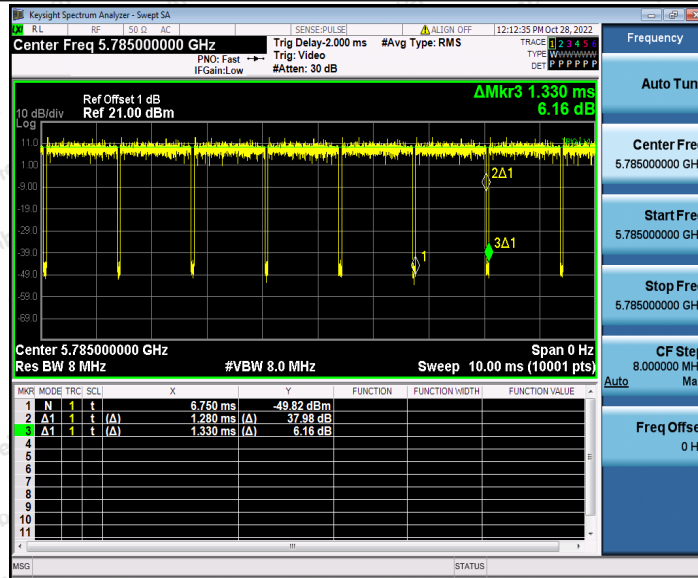

11AC20SISO_Ant1_5785

11AC20SISO_Ant1_5825