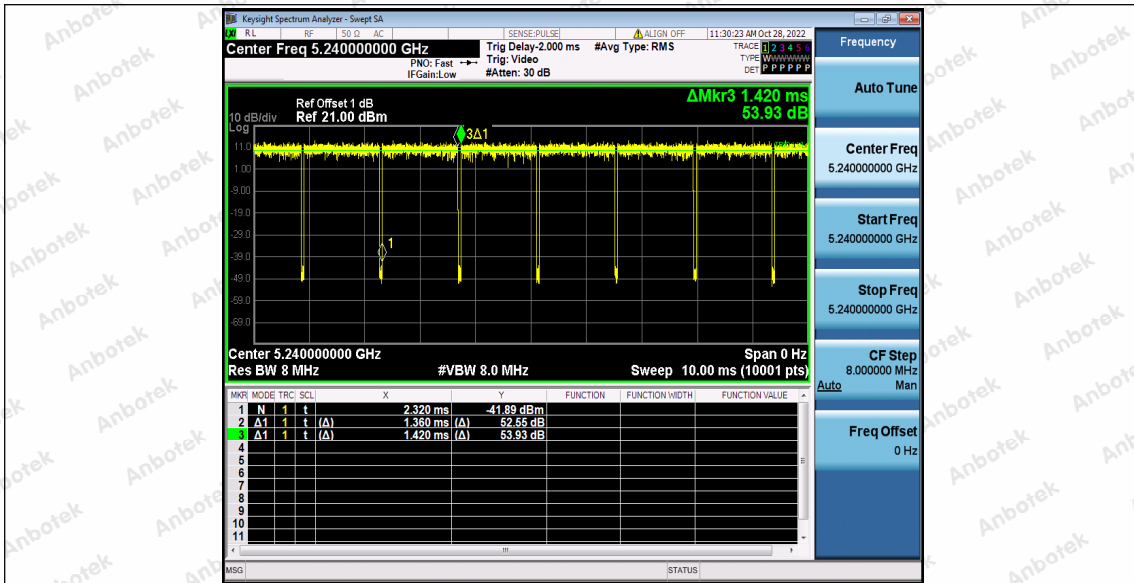

11A_Ant1_5745