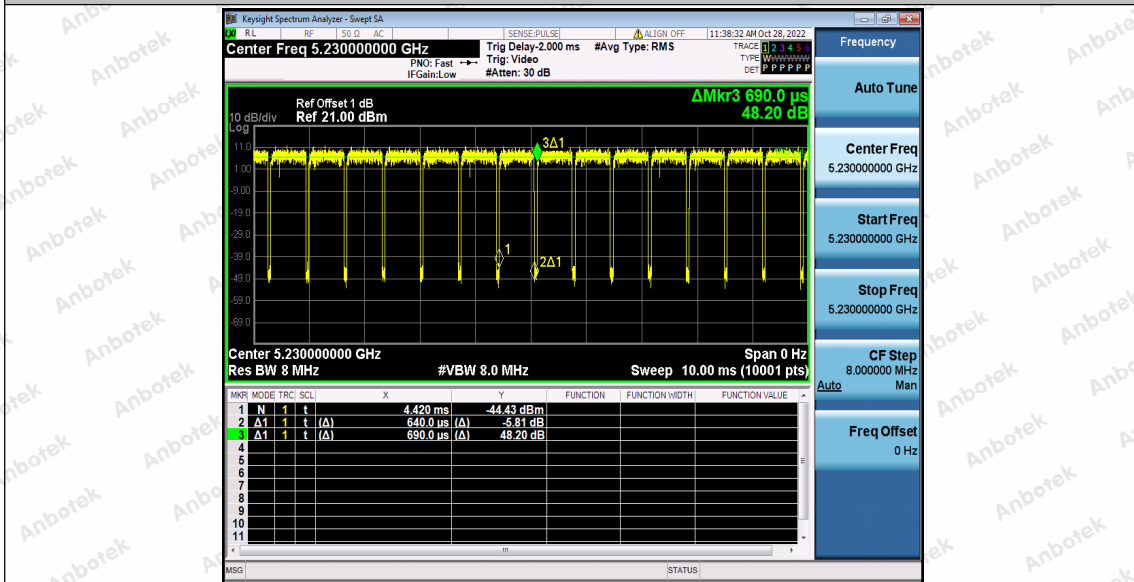

11N40SISO_Ant1_5755