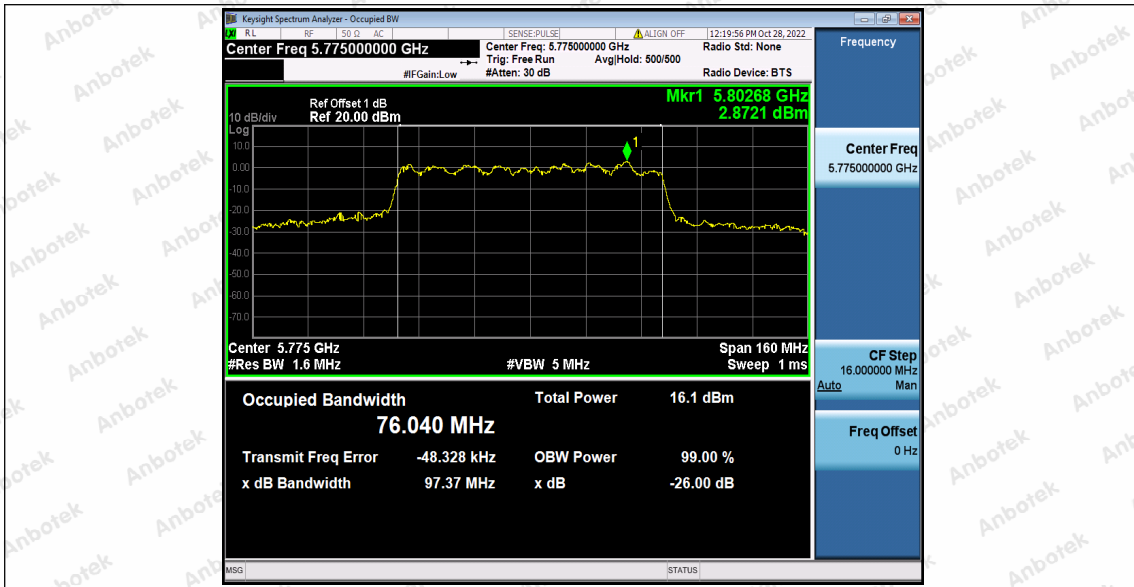

Shenzhen Anbotek Compliance Laboratory Limited

Address: 1/F., Building D, Sogood Science and Technology Park, Sanwei Community, Hangcheng Street, Bao'an District, Shenzhen, Guangdong, China.
Tel: (86) 0755-26066440 Fax: (86) 0755-26014772 Email: service@anbotek.com

Hotline
400-003-0500
www.anbotek.com.cn