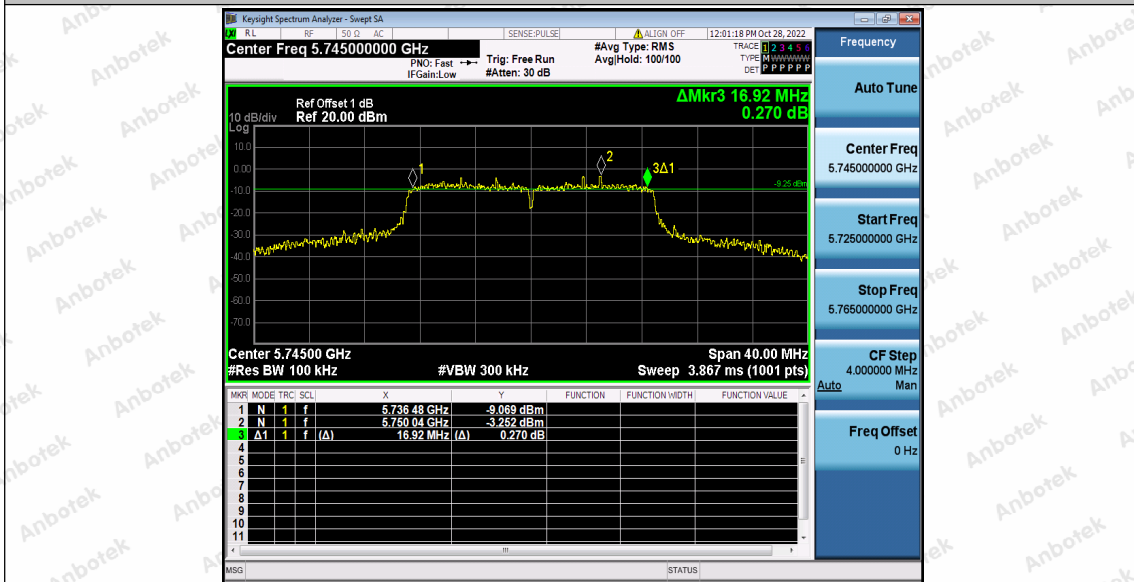

11N20SISO_Ant1_5785