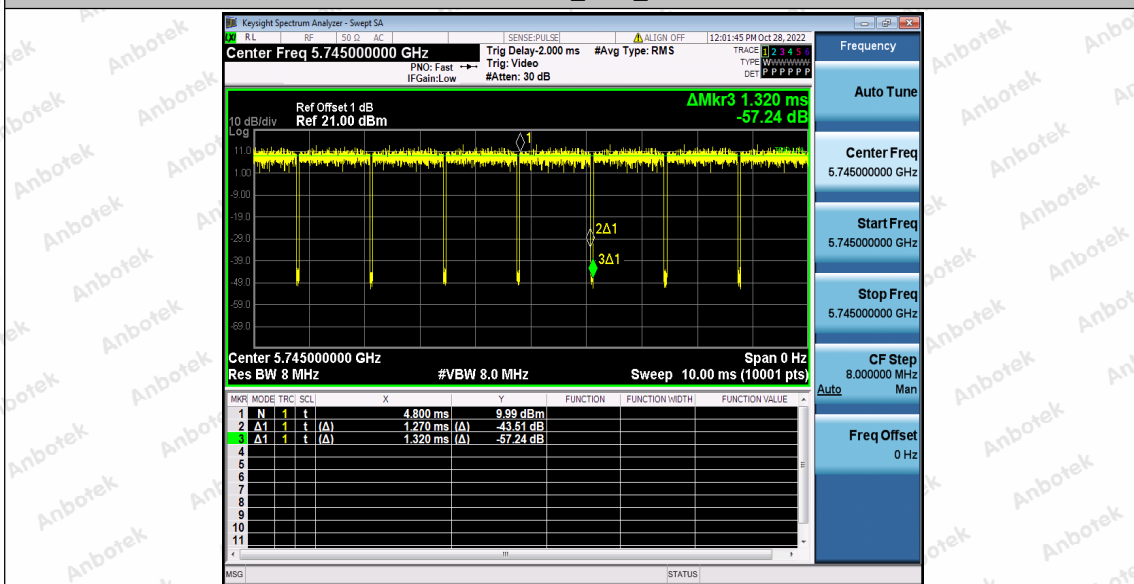

Hotline
400-003-0500
www.anbotek.com.cn

11N20SISO_Ant1_5240

11N20SISO_Ant1_5745

Shenzhen Anbotek Compliance Laboratory Limited

Address: 1/F., Building D, Sogood Science and Technology Park, Sanwei Community, Hangcheng Street, Bao'an District, Shenzhen, Guangdong, China.
 Tel: (86) 0755-26066440 Fax: (86) 0755-26014772 Email: service@anbotek.com