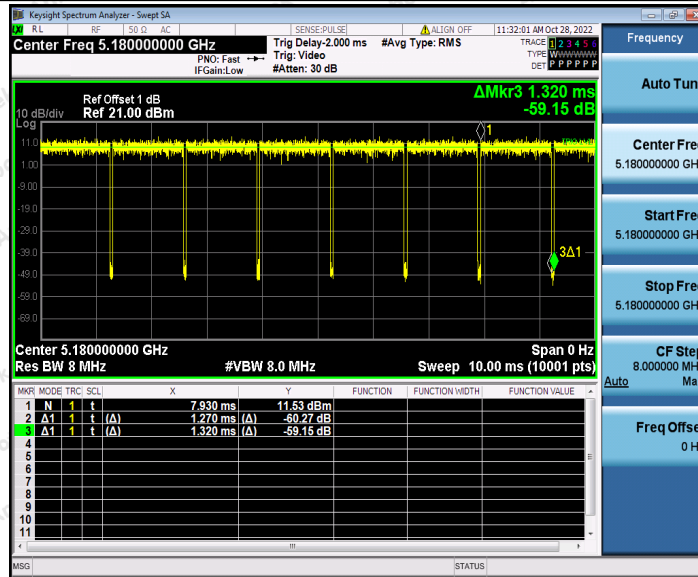

11N20SISO_Ant1_5200

Shenzhen Anbotek Compliance Laboratory Limited

Address: 1/F., Building D, Sogood Science and Technology Park, Sanwei Community, Hangcheng Street, Bao'an District, Shenzhen, Guangdong, China.
Tel: (86) 0755-26066440 Fax: (86) 0755-26014772 Email: service@anbotek.com

Hotline
400-003-0500
www.anbotek.com.cn