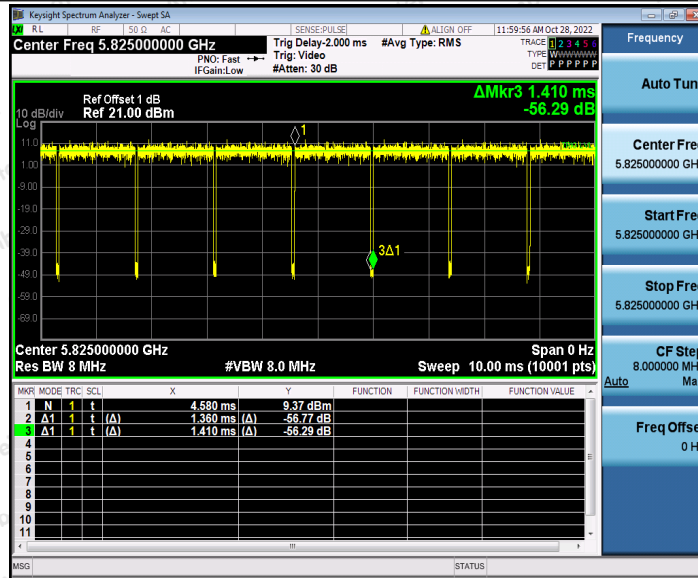

11N20SISO_Ant1_5180