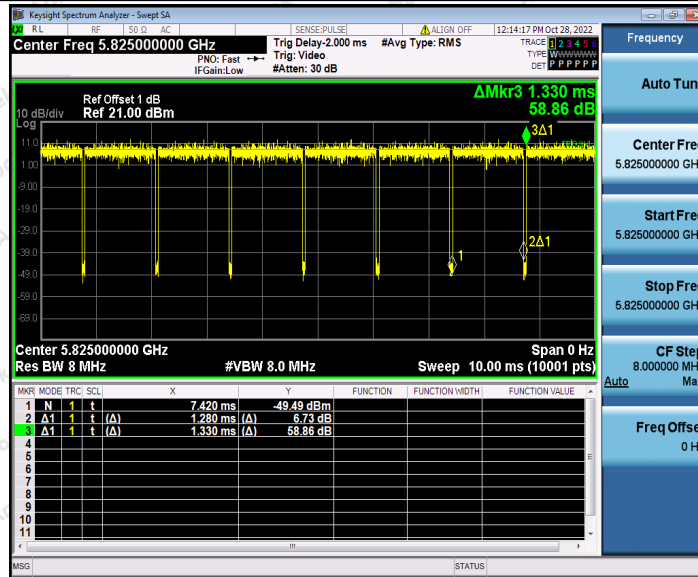

11AC40SISO_Ant1_5190

Shenzhen Anbotek Compliance Laboratory Limited

Address: 1/F., Building D, Sogood Science and Technology Park, Sanwei Community, Hangcheng Street, Bao'an District, Shenzhen, Guangdong, China.
Tel: (86) 0755-26066440 Fax: (86) 0755-26014772 Email: service@anbotek.com

Hotline
400-003-0500
www.anbotek.com.cn