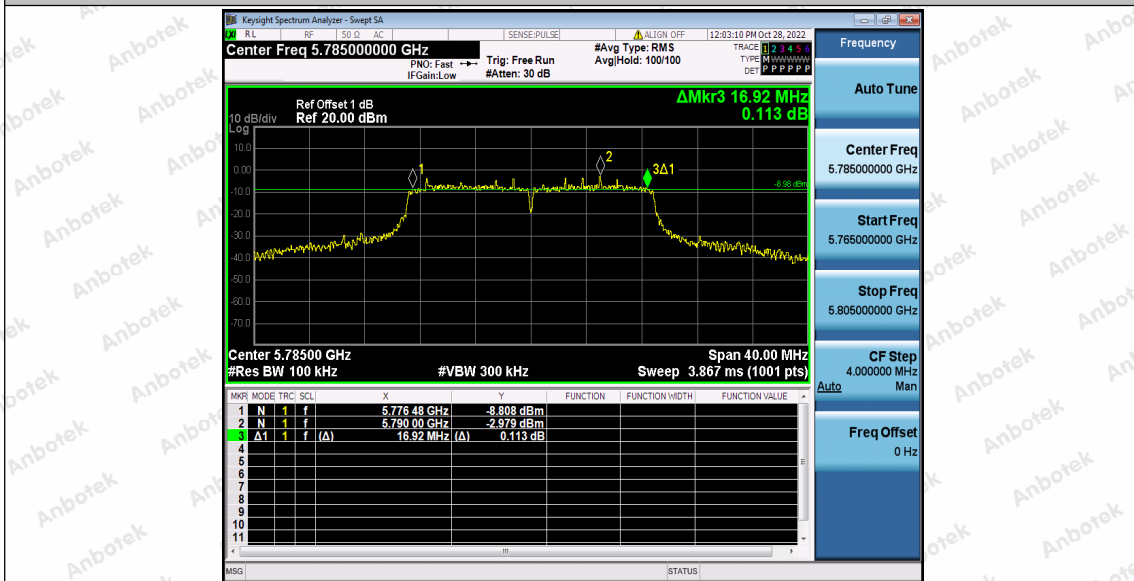

Hotline
 400-003-0500
www.anbotek.com.cn

11N20SISO_Ant1_5745

11N20SISO_Ant1_5785

Shenzhen Anbotek Compliance Laboratory Limited

Address: 1/F., Building D, Sogood Science and Technology Park, Sanwei Community, Hangcheng Street, Bao'an District, Shenzhen, Guangdong, China.
Tel: (86) 0755-26066440 Fax: (86) 0755-26014772 Email: service@anbotek.com