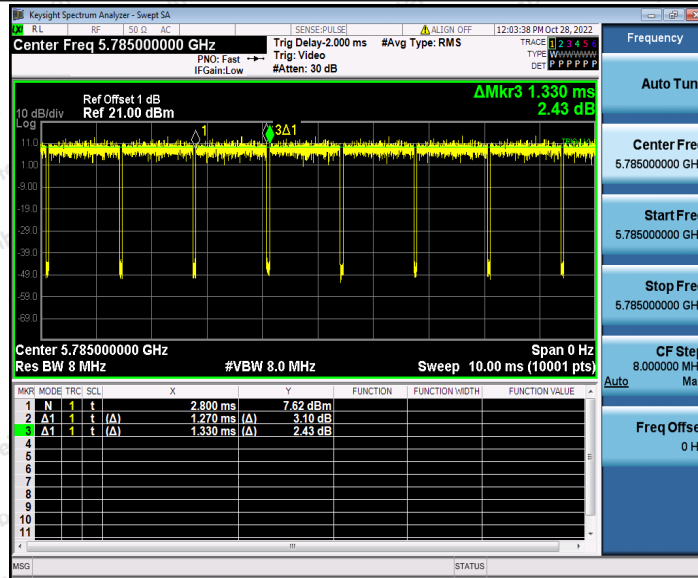

11N20SISO_Ant1_5785