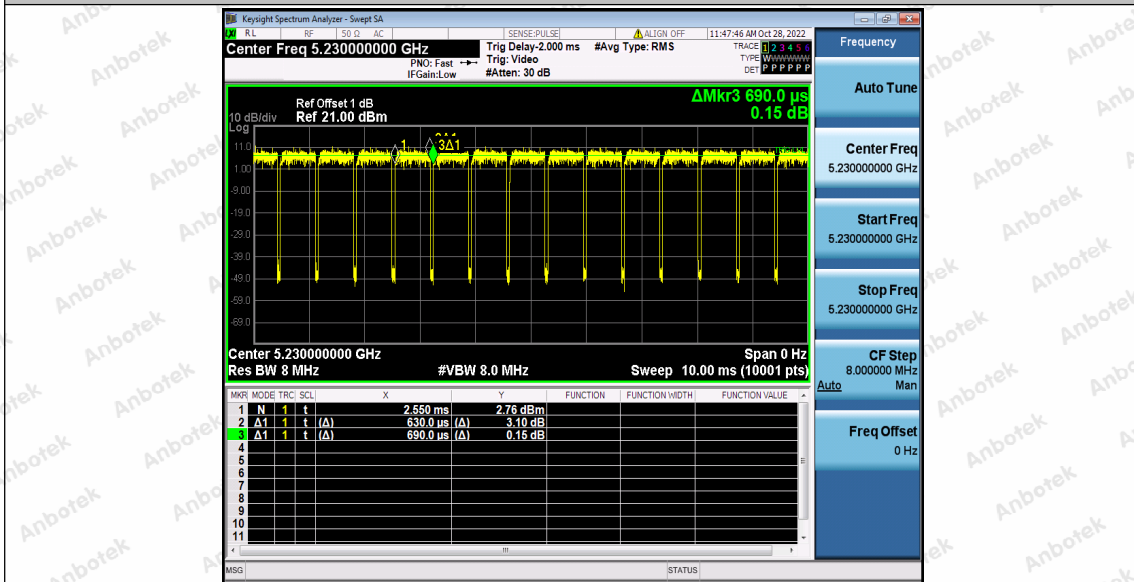

11AC40SISO_Ant1_5755