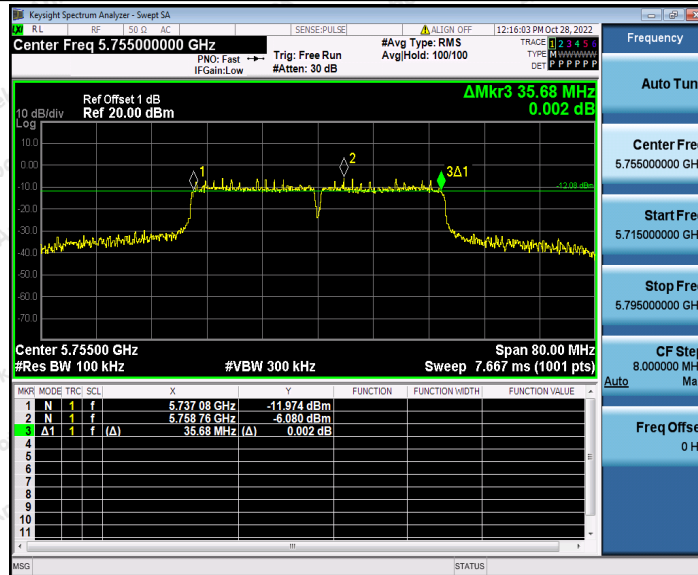

11AC40SISO_Ant1_5755

11AC40SISO_Ant1_5795

Shenzhen Anbotek Compliance Laboratory Limited

Address: 1/F., Building D, Sogood Science and Technology Park, Sanwei Community, Hangcheng Street, Bao'an District, Shenzhen, Guangdong, China.
Tel: (86) 0755-26066440 Fax: (86) 0755-26014772 Email: service@anbotek.com

Hotline
400-003-0500
www.anbotek.com.cn