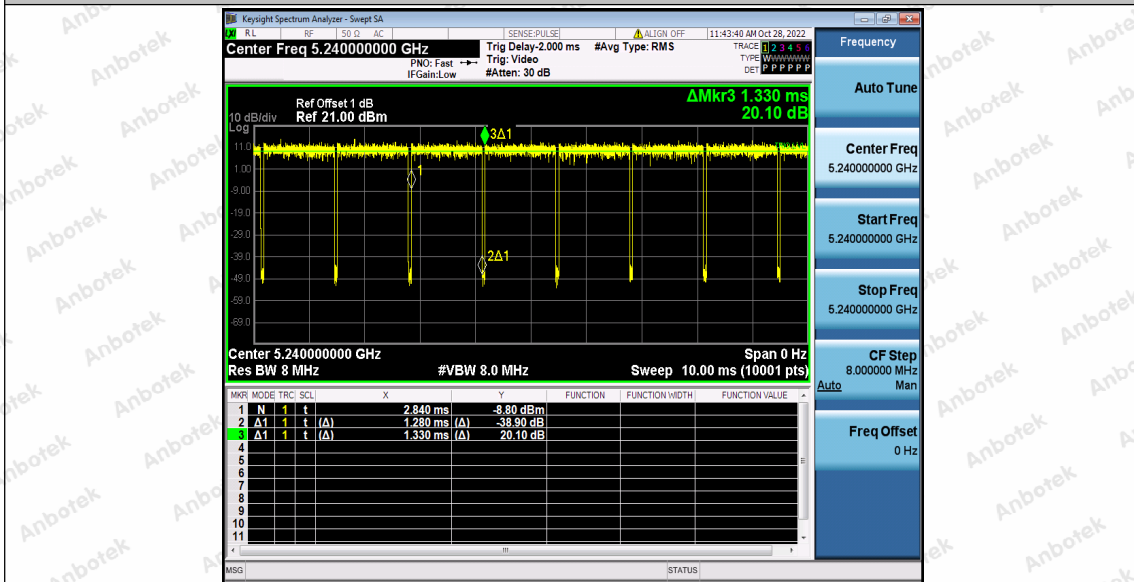

11AC20SISO_Ant1_5745