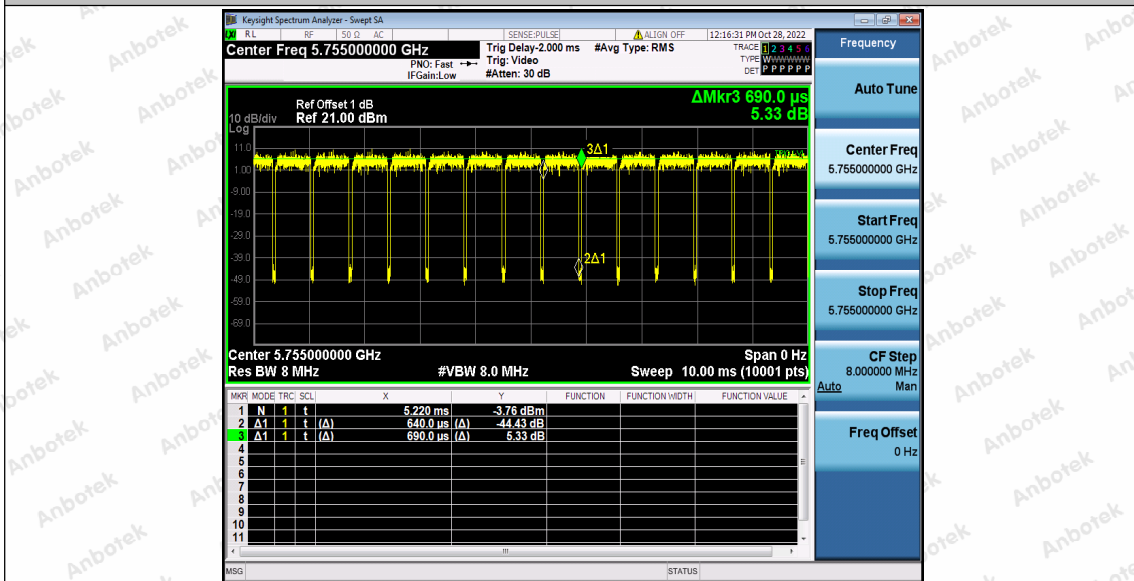

Hotline
 400-003-0500
 www.anbotek.com.cn

11AC40SISO_Ant1_5230

11AC40SISO_Ant1_5755

Shenzhen Anbotek Compliance Laboratory Limited

Address: 1/F., Building D, Sogood Science and Technology Park, Sanwei Community, Hangcheng Street, Bao'an District, Shenzhen, Guangdong, China.
Tel: (86) 0755-26066440 Fax: (86) 0755-26014772 Email: service@anbotek.com