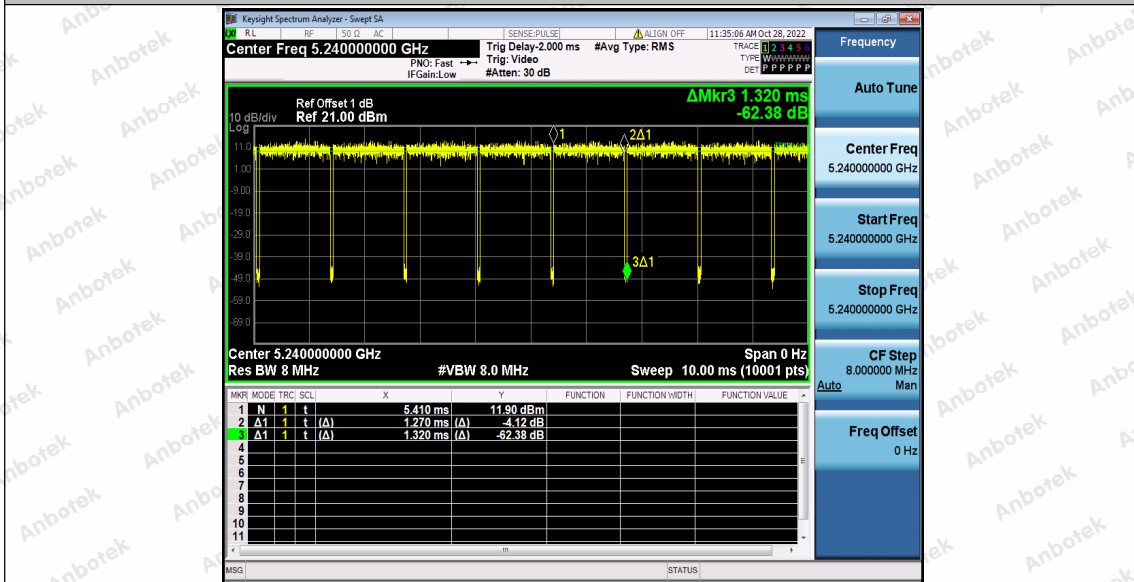

11N20SISO_Ant1_5745