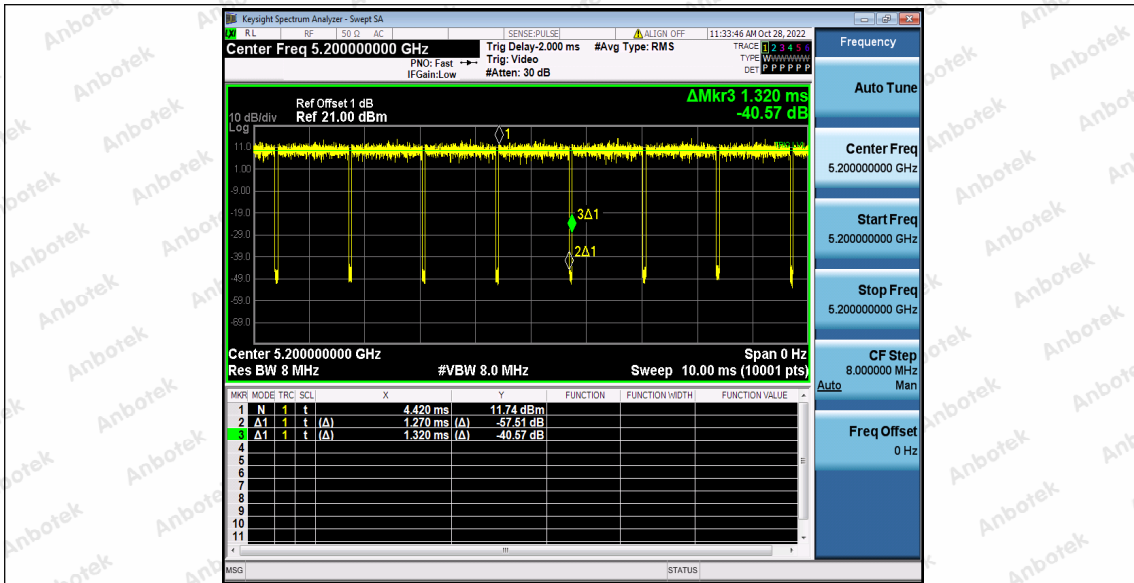

11N20SISO_Ant1_5240