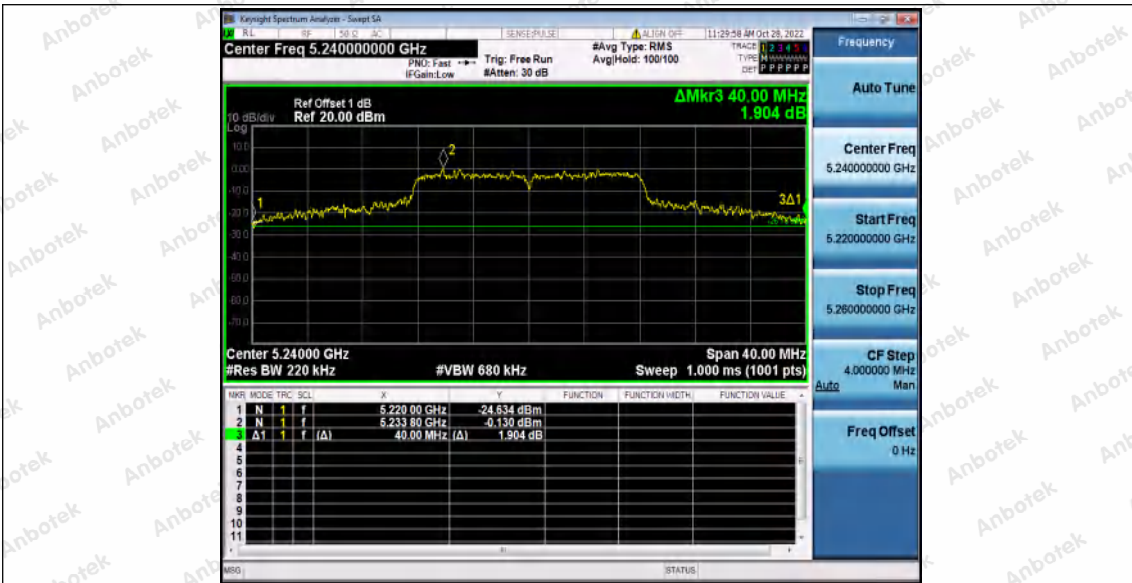

11A_Ant1_5745