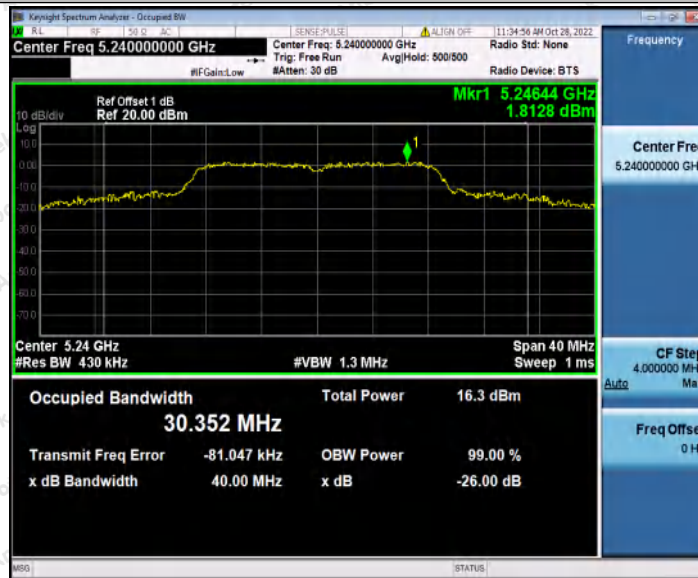

Hotline  
400-003-0500  
www.anbotek.com.cn

11N20SISO\_Ant1\_5240

11N20SISO\_Ant1\_5745