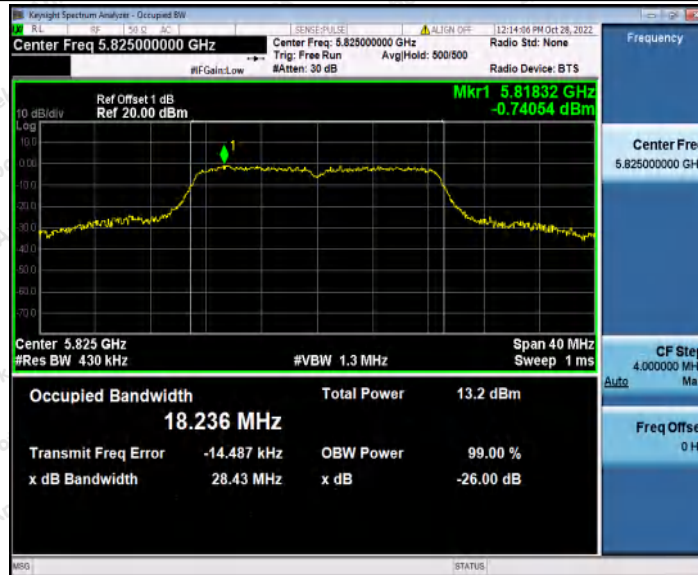

11AC20SISO_Ant1_5825

11AC40SISO_Ant1_5190

Shenzhen Anbotek Compliance Laboratory Limited

Address: 1/F., Building D, Sogood Science and Technology Park, Sanwei Community, Hangcheng Street, Bao'an District, Shenzhen, Guangdong, China.
Tel: (86) 0755-26066440 Fax: (86) 0755-26014772 Email: service@anbotek.com

Hotline
400-003-0500
www.anbotek.com.cn