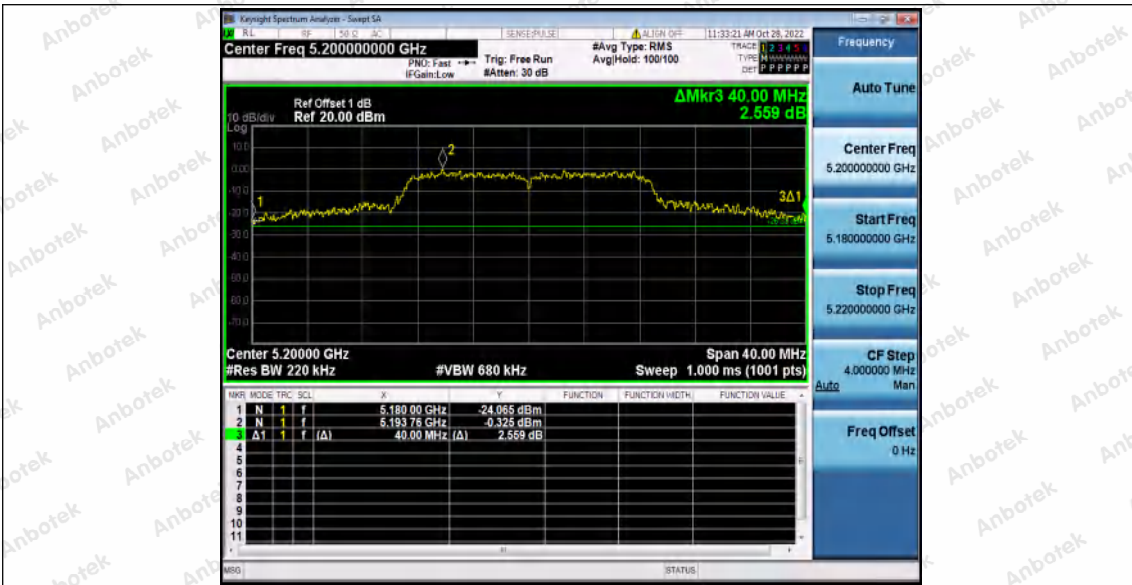

11N20SISO_Ant1_5240