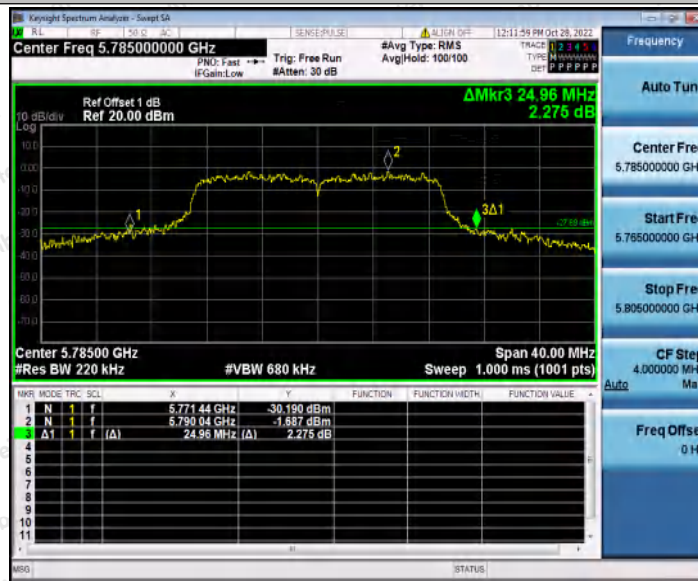

11AC20SISO_Ant1_5785

11AC20SISO_Ant1_5825