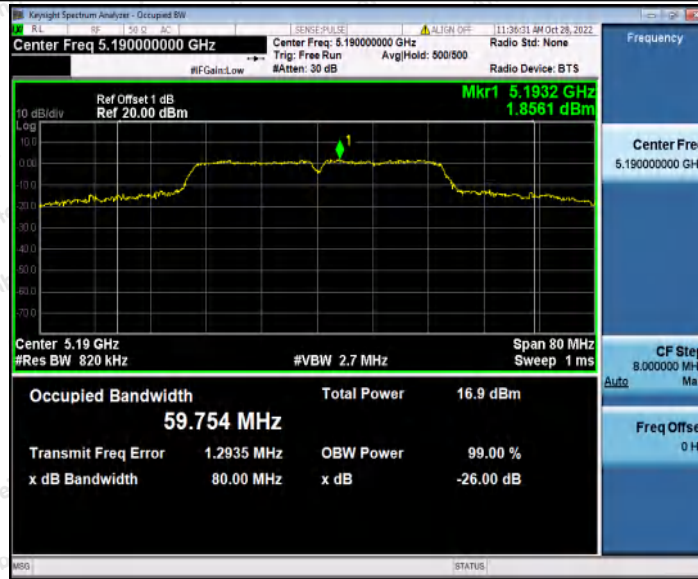

11N40SISO_Ant1_5230