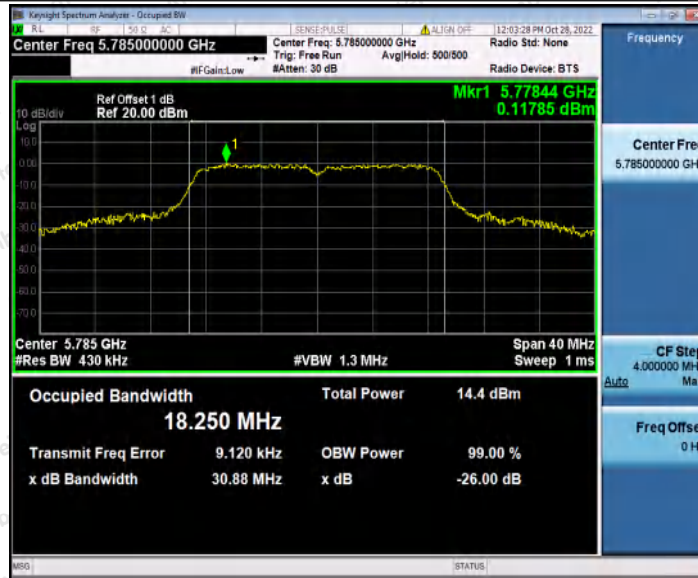

Hotline  
400-003-0500  
www.anbotek.com.cn

11N20SISO\_Ant1\_5785

11N20SISO\_Ant1\_5825

11N40SISO\_Ant1\_5190