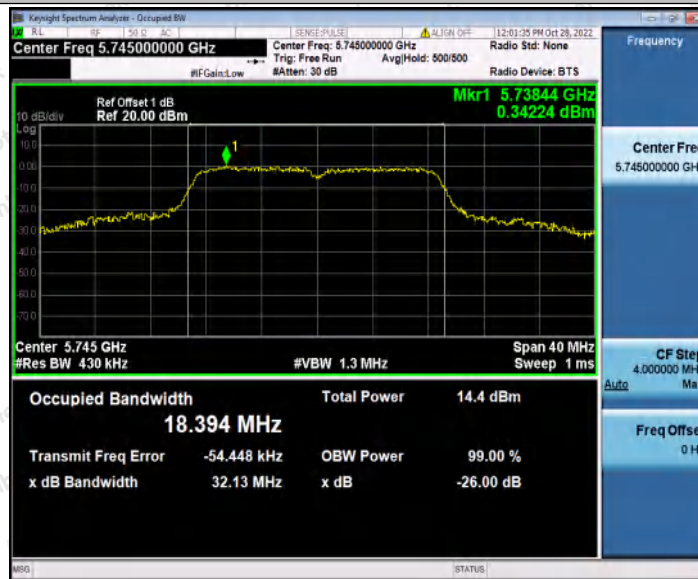

Hotline  
400-003-0500  
www.anbotek.com.cn

11N20SISO\_Ant1\_5240

11N20SISO\_Ant1\_5745