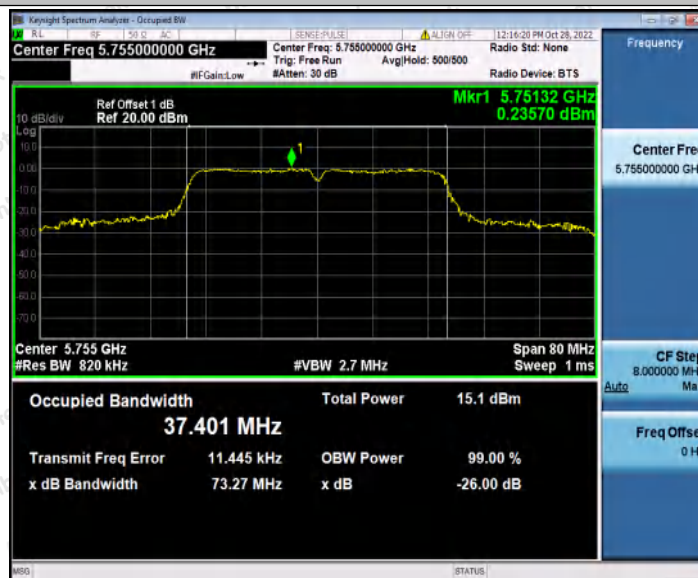

Hotline  
 400-003-0500  
 www.anbotek.com.cn

11AC40SISO\_Ant1\_5230

11AC40SISO\_Ant1\_5755