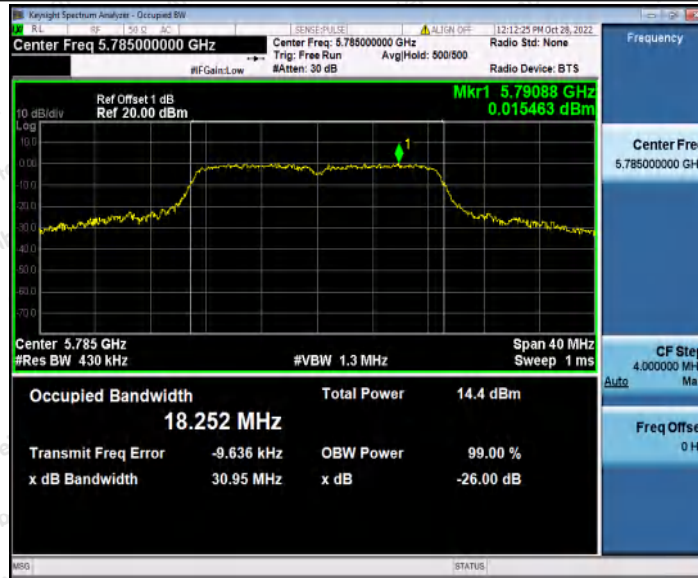

11AC20SISO_Ant1_5785