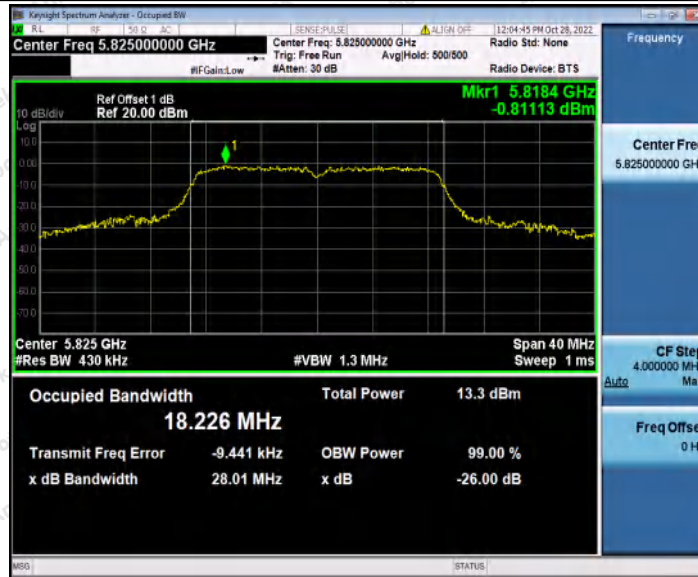

Hotline  
400-003-0500  
www.anbotek.com.cn

11N20SISO\_Ant1\_5785

11N20SISO\_Ant1\_5825

11N40SISO\_Ant1\_5190