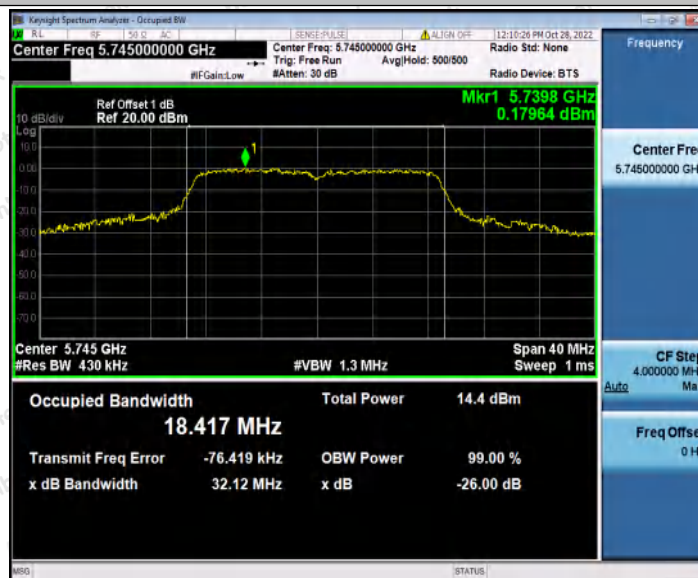

Hotline  
400-003-0500  
www.anbotek.com.cn

11AC20SISO\_Ant1\_5240

11AC20SISO\_Ant1\_5240