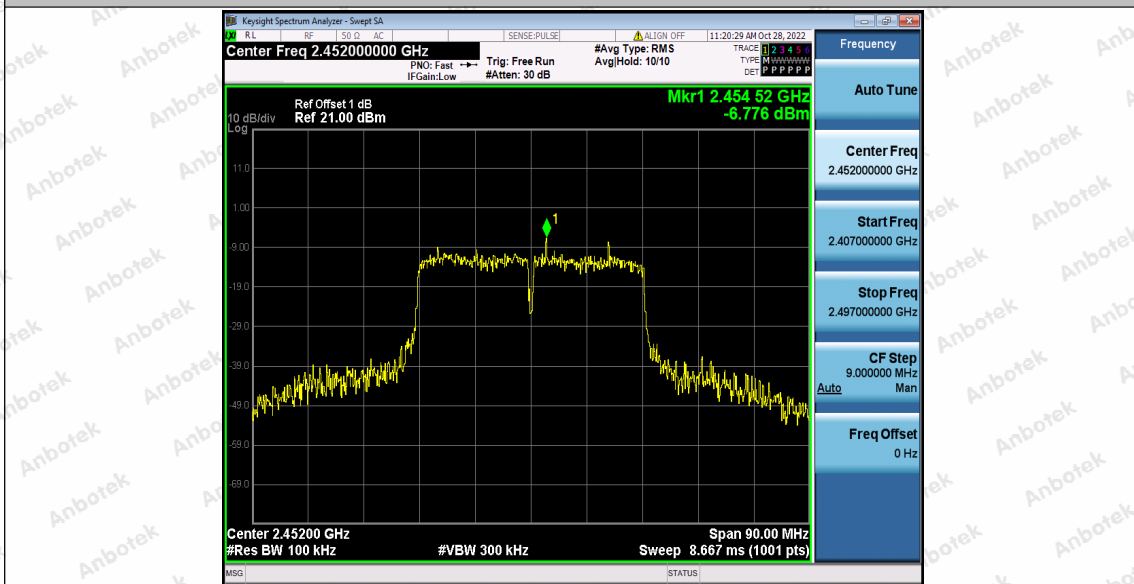

11N40_Ant1_2452_30~1000

Shenzhen Anbotek Compliance Laboratory Limited

Address: 1/F., Building D, Sogood Science and Technology Park, Sanwei Community, Hangcheng Street, Bao'an District, Shenzhen, Guangdong, China.
Tel: (86) 0755-26066440 Fax: (86) 0755-26014772 Email: service@anbotek.com

Hotline
400-003-0500
www.anbotek.com.cn