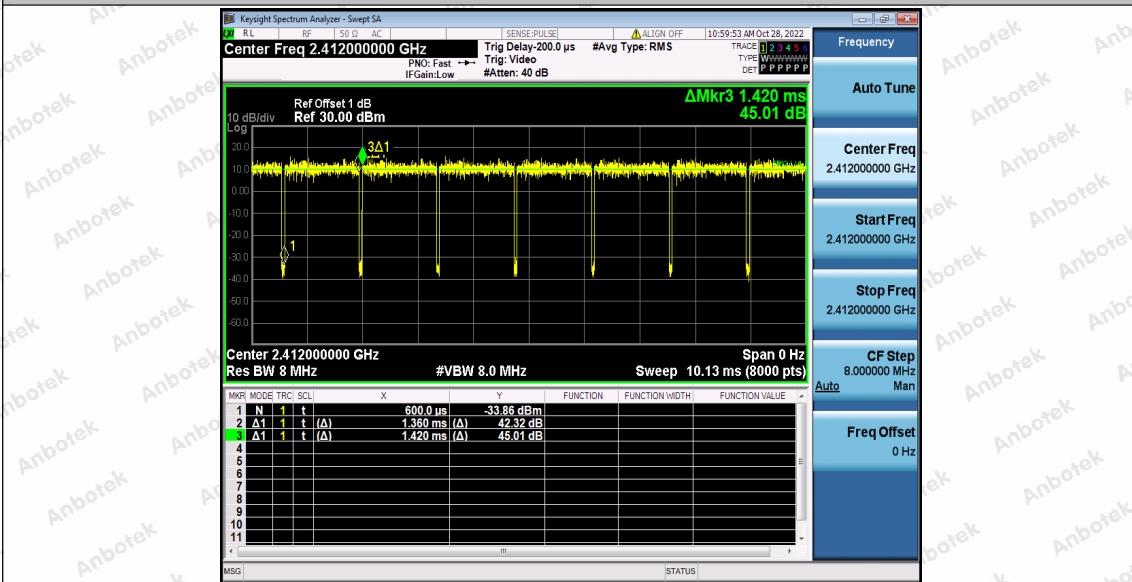

11G_Ant1_2437

Shenzhen Anbotek Compliance Laboratory Limited

Address: 1/F., Building D, Sogood Science and Technology Park, Sanwei Community, Hangcheng Street, Bao'an District, Shenzhen, Guangdong, China.
Tel: (86) 0755-26066440 Fax: (86) 0755-26014772 Email: service@anbotek.com

Hotline 400-003-0500
www.anbotek.com.cn