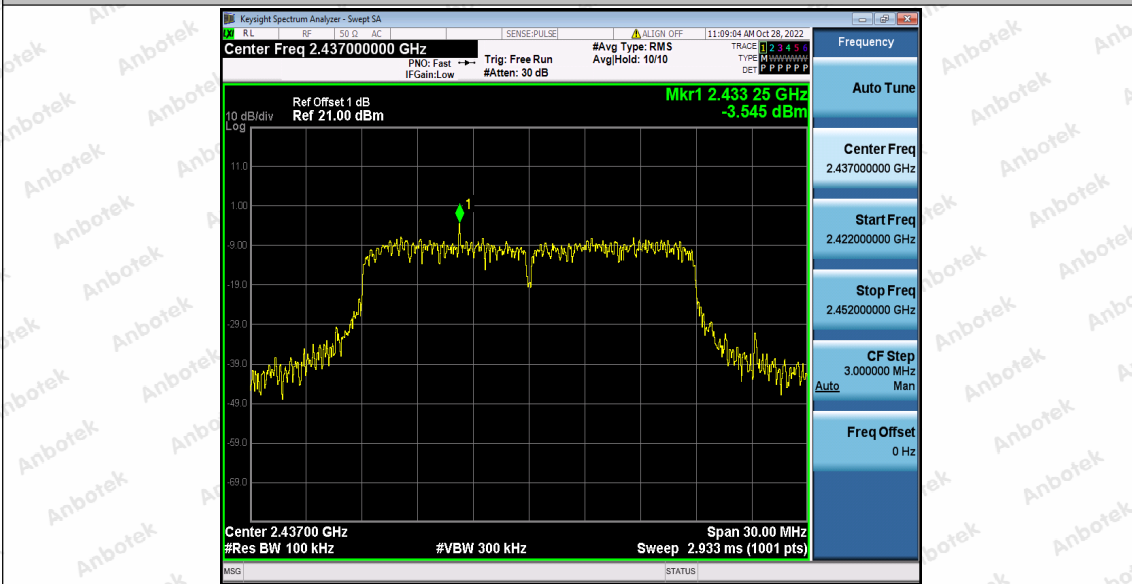

11N20_Ant1_2437_30~1000

Shenzhen Anbotek Compliance Laboratory Limited

Address: 1/F., Building D, Sogood Science and Technology Park, Sanwei Community, Hangcheng Street, Bao'an District, Shenzhen, Guangdong, China.
Tel: (86) 0755-26066440 Fax: (86) 0755-26014772 Email: service@anbotek.com

Hotline
400-003-0500
www.anbotek.com.cn