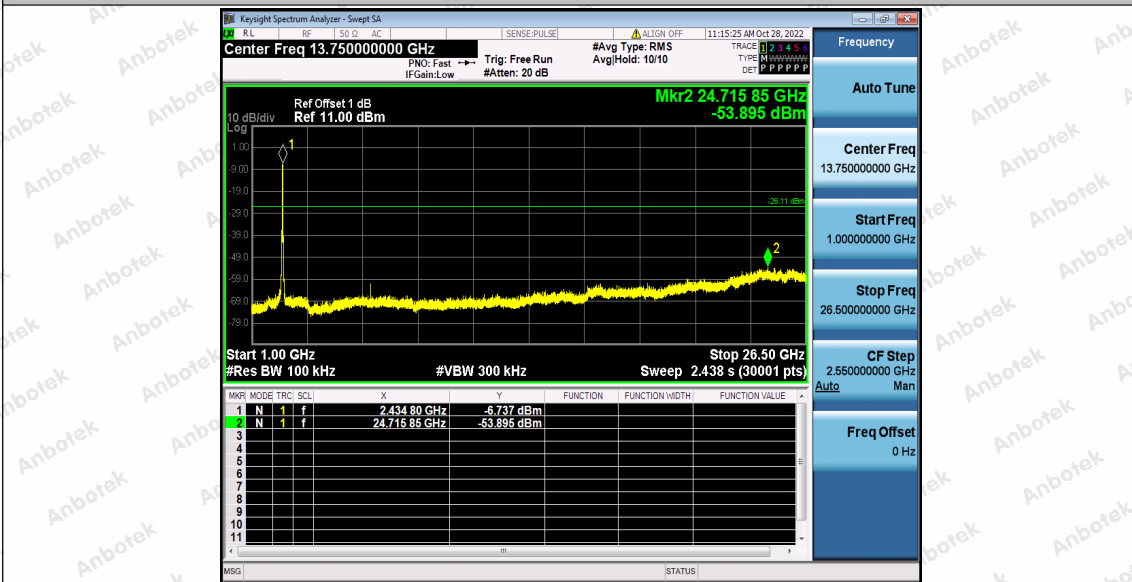

11N40_Ant1_2437_0~Reference

Shenzhen Anbotek Compliance Laboratory Limited

Address: 1/F., Building D, Sogood Science and Technology Park, Sanwei Community, Hangcheng Street, Bao'an District, Shenzhen, Guangdong, China.
Tel: (86) 0755-26066440 Fax: (86) 0755-26014772 Email: service@anbotek.com

Hotline 400-003-0500
www.anbotek.com.cn