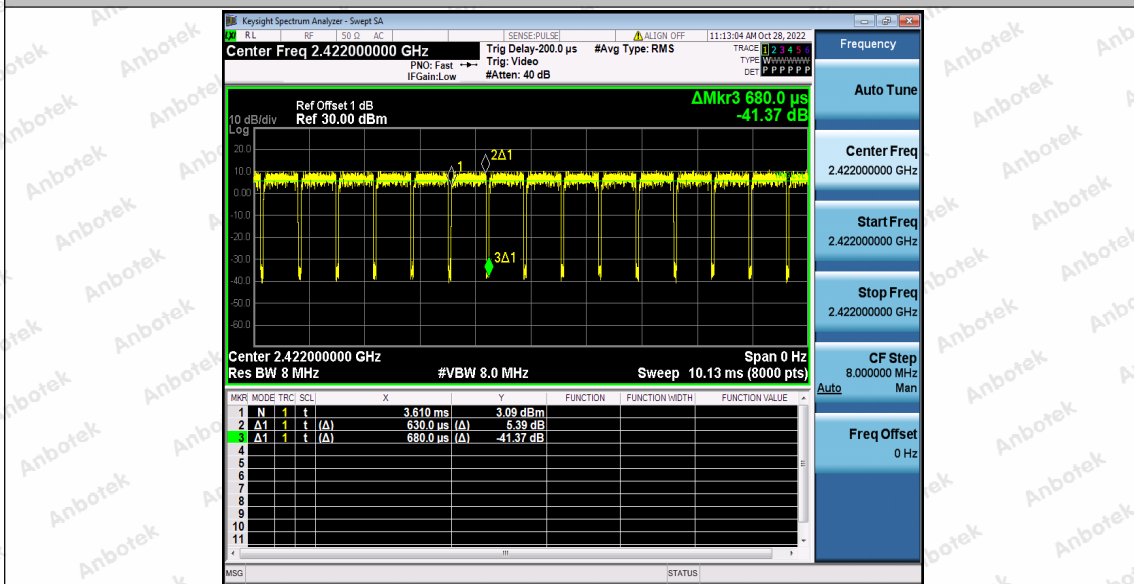

11N40_Ant1_2437

Shenzhen Anbotek Compliance Laboratory Limited

Address: 1/F., Building D, Sogood Science and Technology Park, Sanwei Community, Hangcheng Street, Bao'an District, Shenzhen, Guangdong, China.
Tel: (86) 0755-26066440 Fax: (86) 0755-26014772 Email: service@anbotek.com

Hotline 400-003-0500
www.anbotek.com.cn