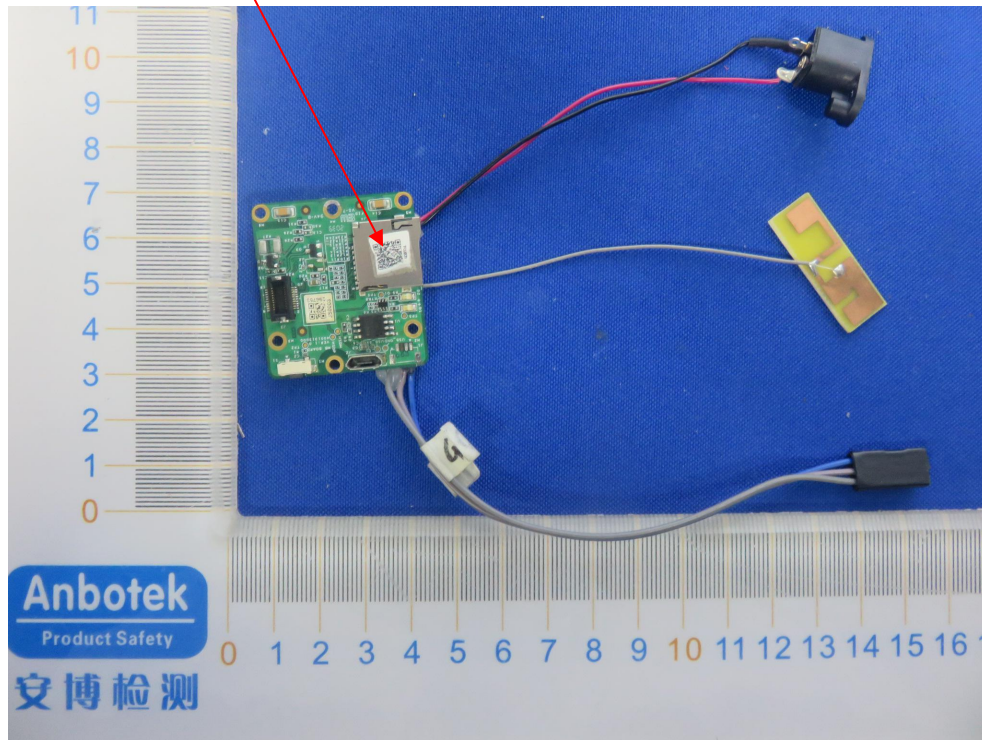

Label Location On EUT

Label

FCC ID: 2AYHW-TL8715AQ