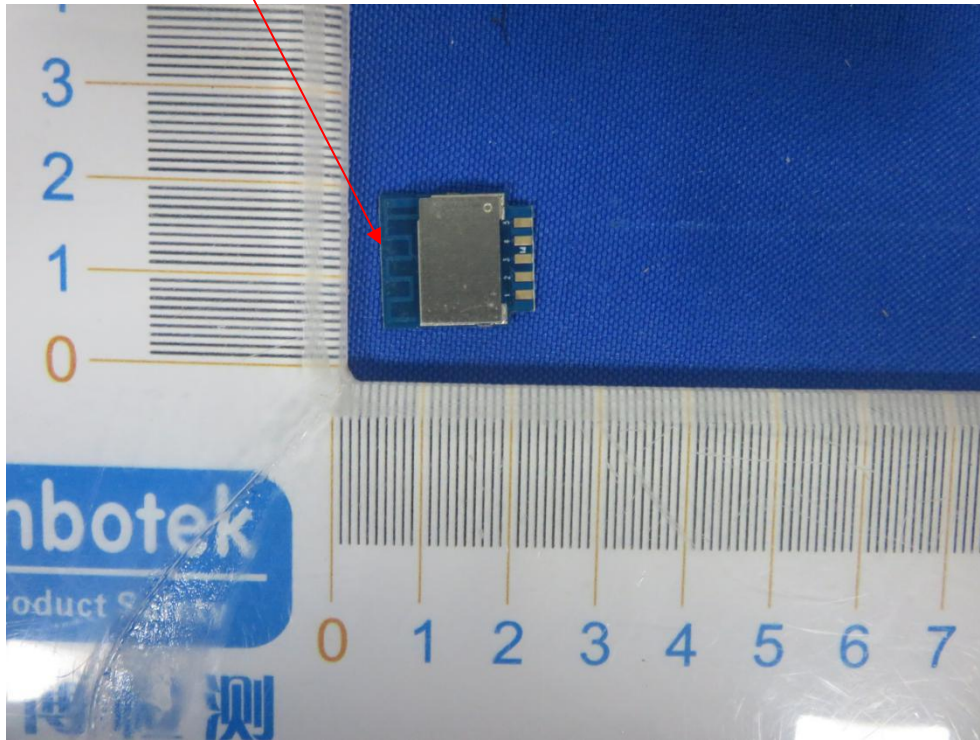

Label Location On EUT

Label

FCC ID: 2AYHW-TL7100C