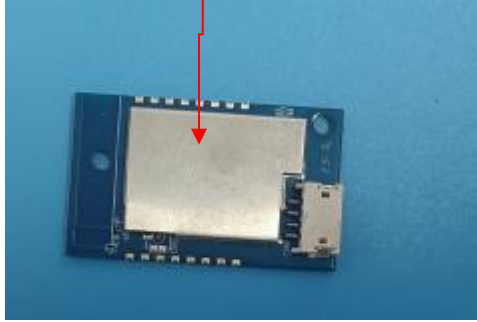

Label Location On EUT

Label

Model No.: TI7100CB1
FCC ID: 2AYHW-TI7100CB1