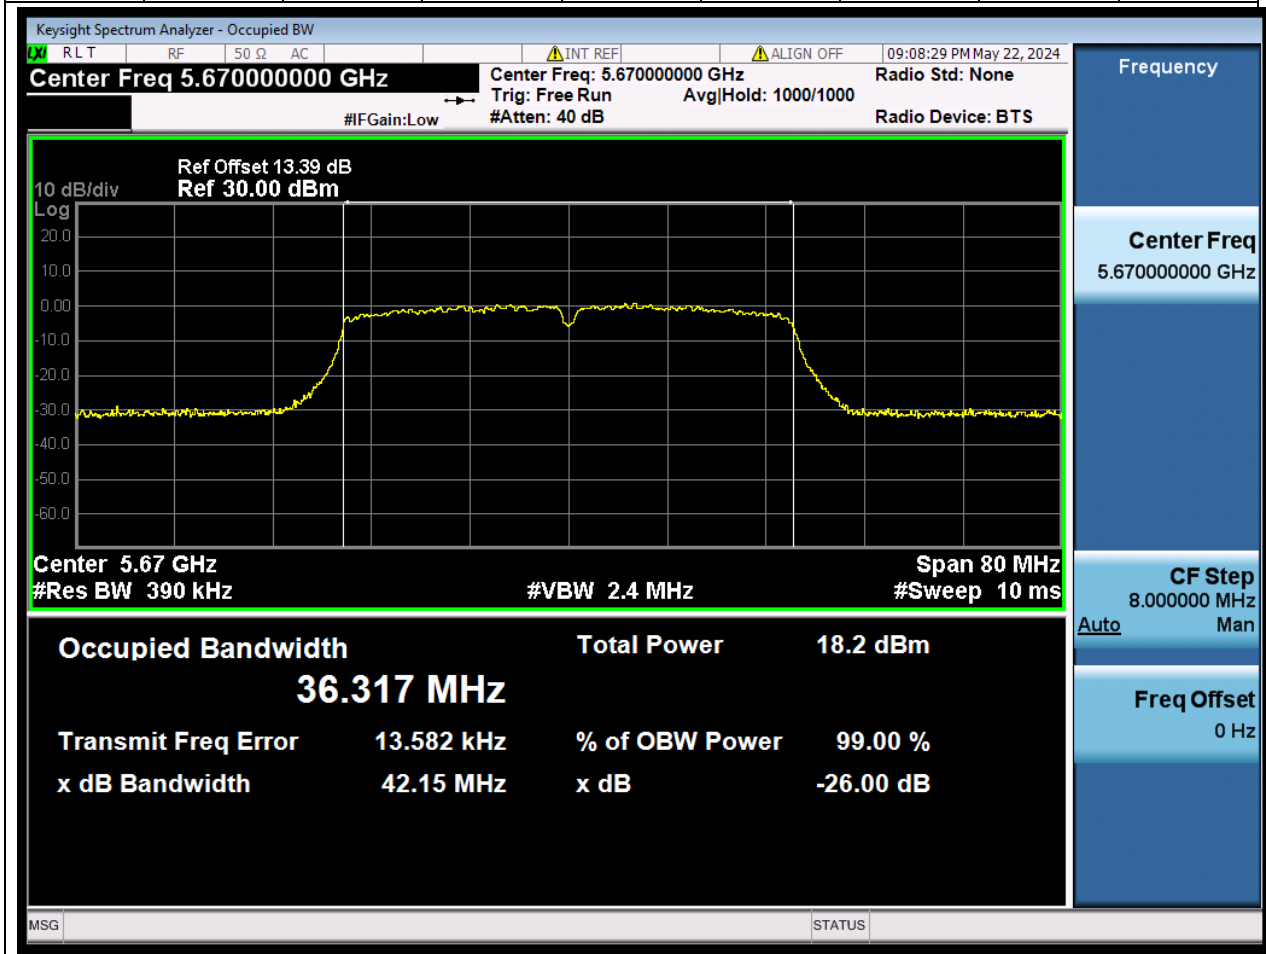

37. 802.11n_40M_U-NII-2C_H

37.1. A.2.2-99% Bandwidth(NTNV)

Center Frequency (MHz)	OBW Power (%)	RBW (MHz)	Detector	Limit (MHz)	OBW (MHz)	Verdict
5670	99	0.39	Peak	0	36.317036	N/A