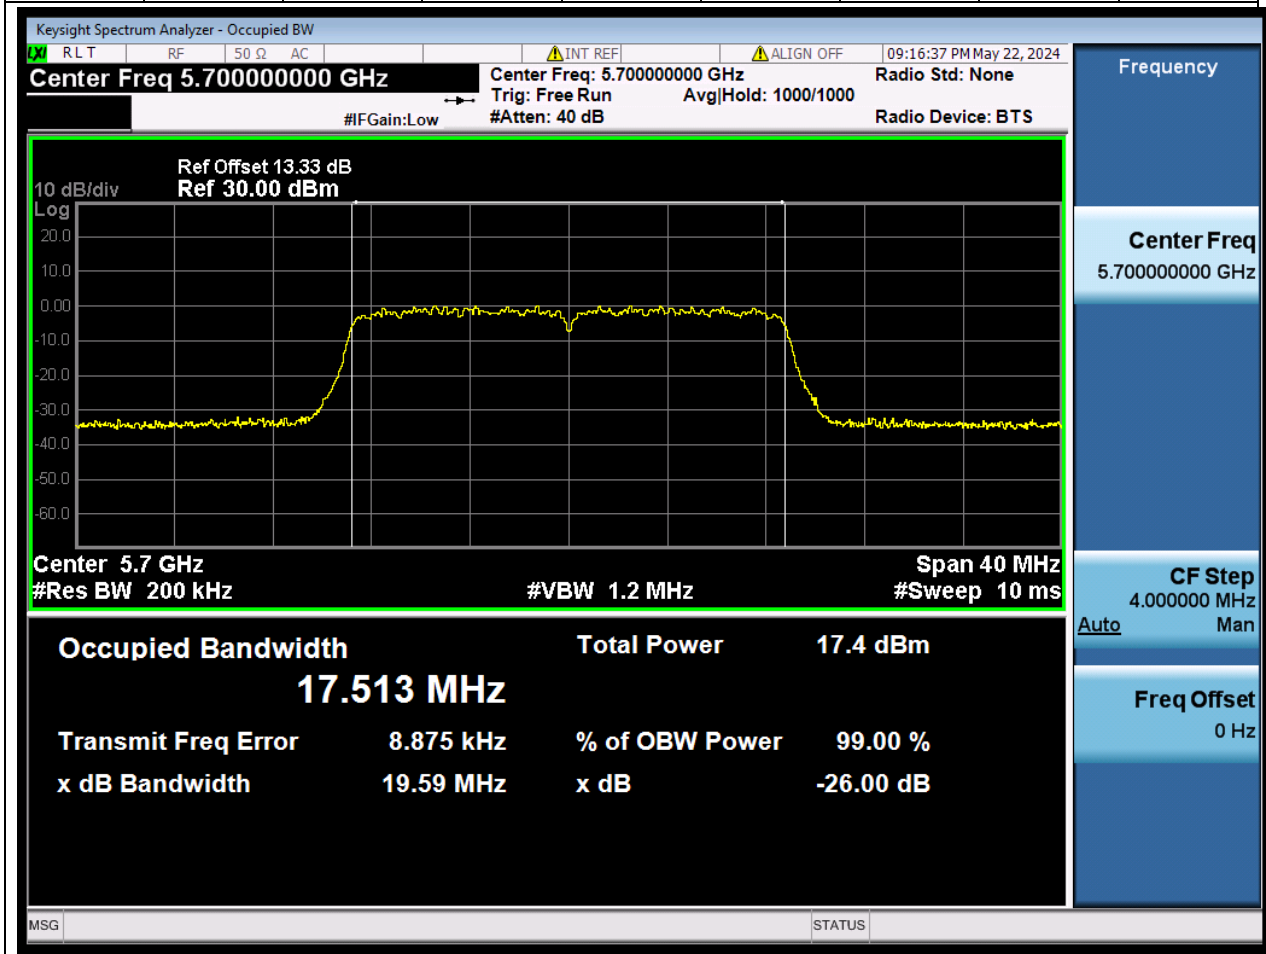

40. 802.11ac_20M_U-NII-2C_H

40.1. A.2.2-99% Bandwidth(NTNV)

Center Frequency (MHz)	OBW Power (%)	RBW (MHz)	Detector	Limit (MHz)	OBW (MHz)	Verdict
5700	99	0.2	Peak	0	17.512684	N/A