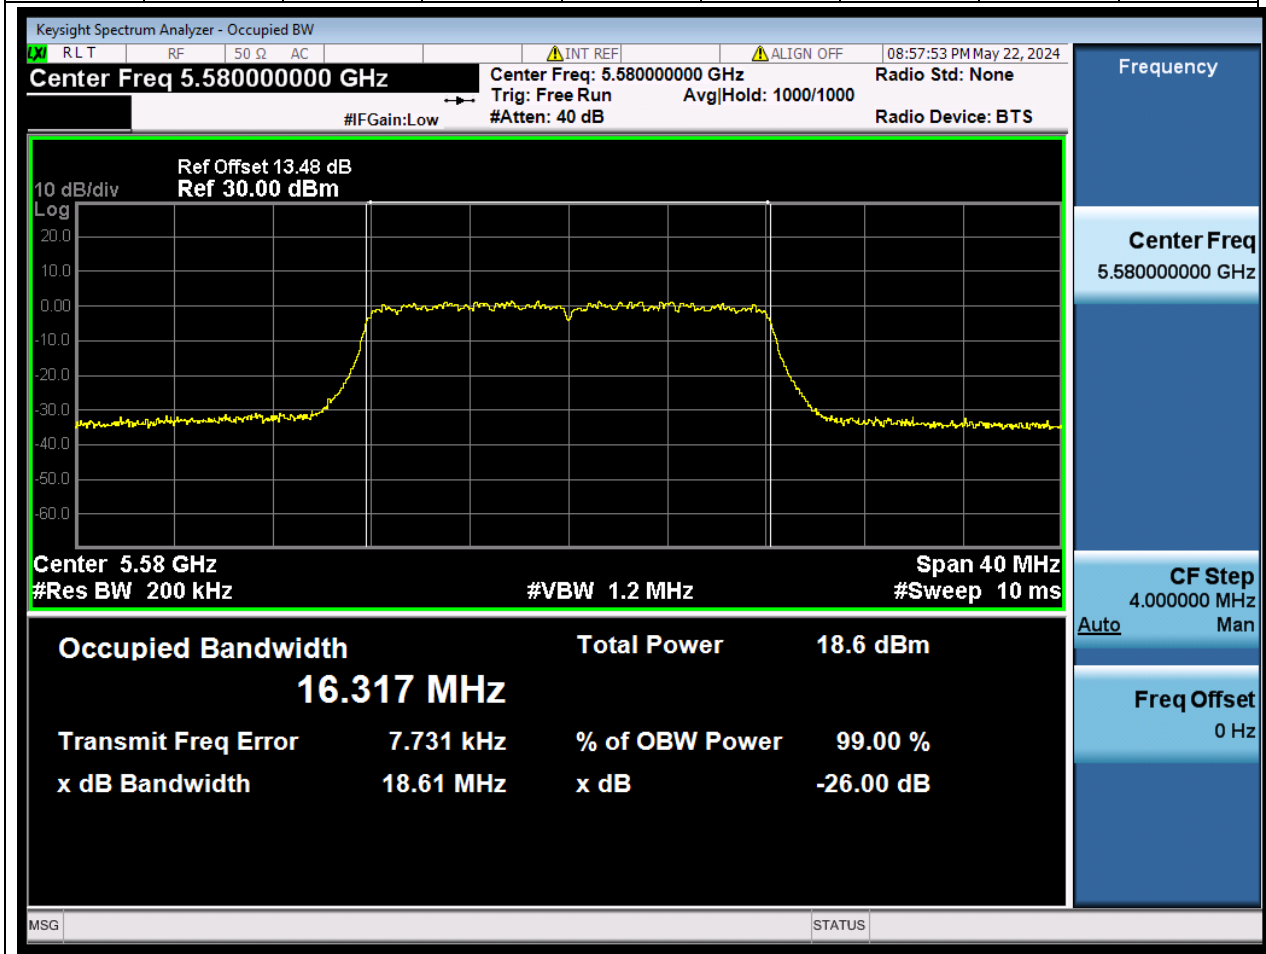

33. 802.11n_20M_U-NII-2C_M

33.1. A.2.2-99% Bandwidth(NTNV)

Center Frequency (MHz)	OBW Power (%)	RBW (MHz)	Detector	Limit (MHz)	OBW (MHz)	Verdict
5580	99	0.2	Peak	0	16.317053	N/A