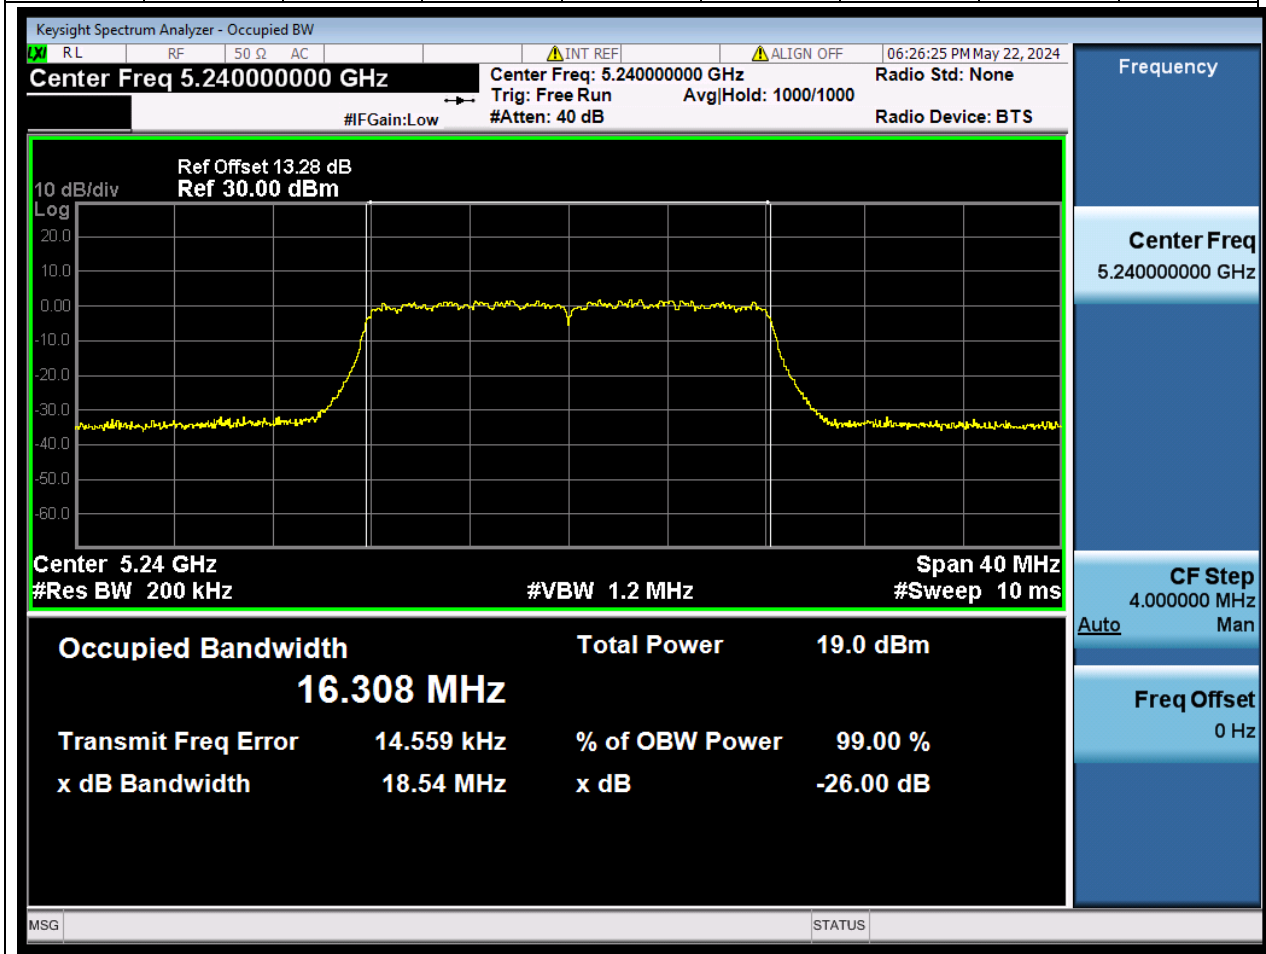

6. 802.11n_20M_U-NII-1_H

6.1. A.2.2-99% Bandwidth(NTNV)

Center Frequency (MHz)	OBW Power (%)	RBW (MHz)	Detector	Limit (MHz)	OBW (MHz)	Verdict
5240	99	0.2	Peak	0	16.307877	N/A