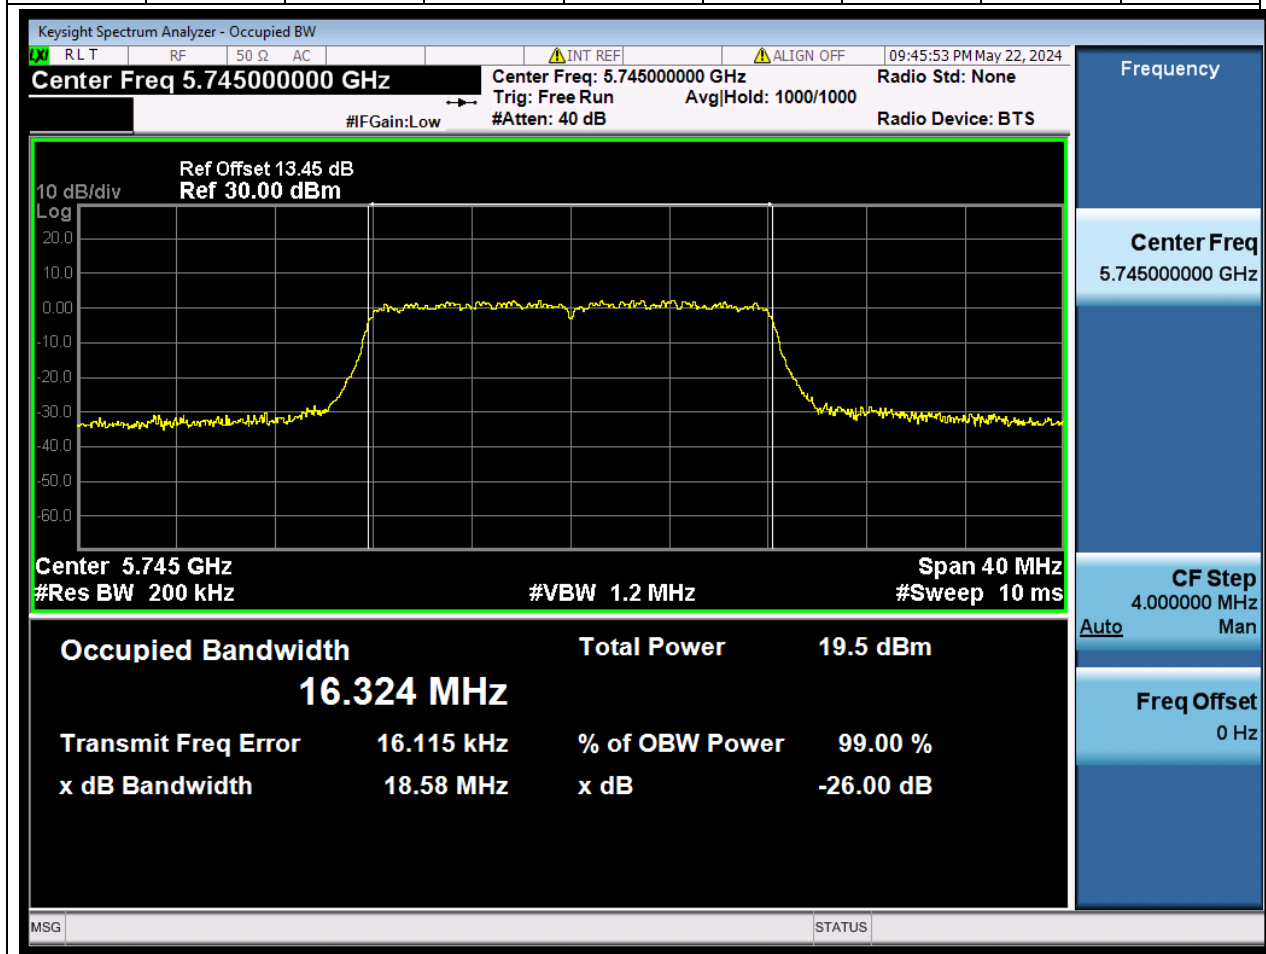

49. 802.11n_20M_U-NII-3_L

49.1. A.2.2-99% Bandwidth(NTNV)

Center Frequency (MHz)	OBW Power (%)	RBW (MHz)	Detector	Limit (MHz)	OBW (MHz)	Verdict
5745	99	0.2	Peak	0	16.324436	N/A