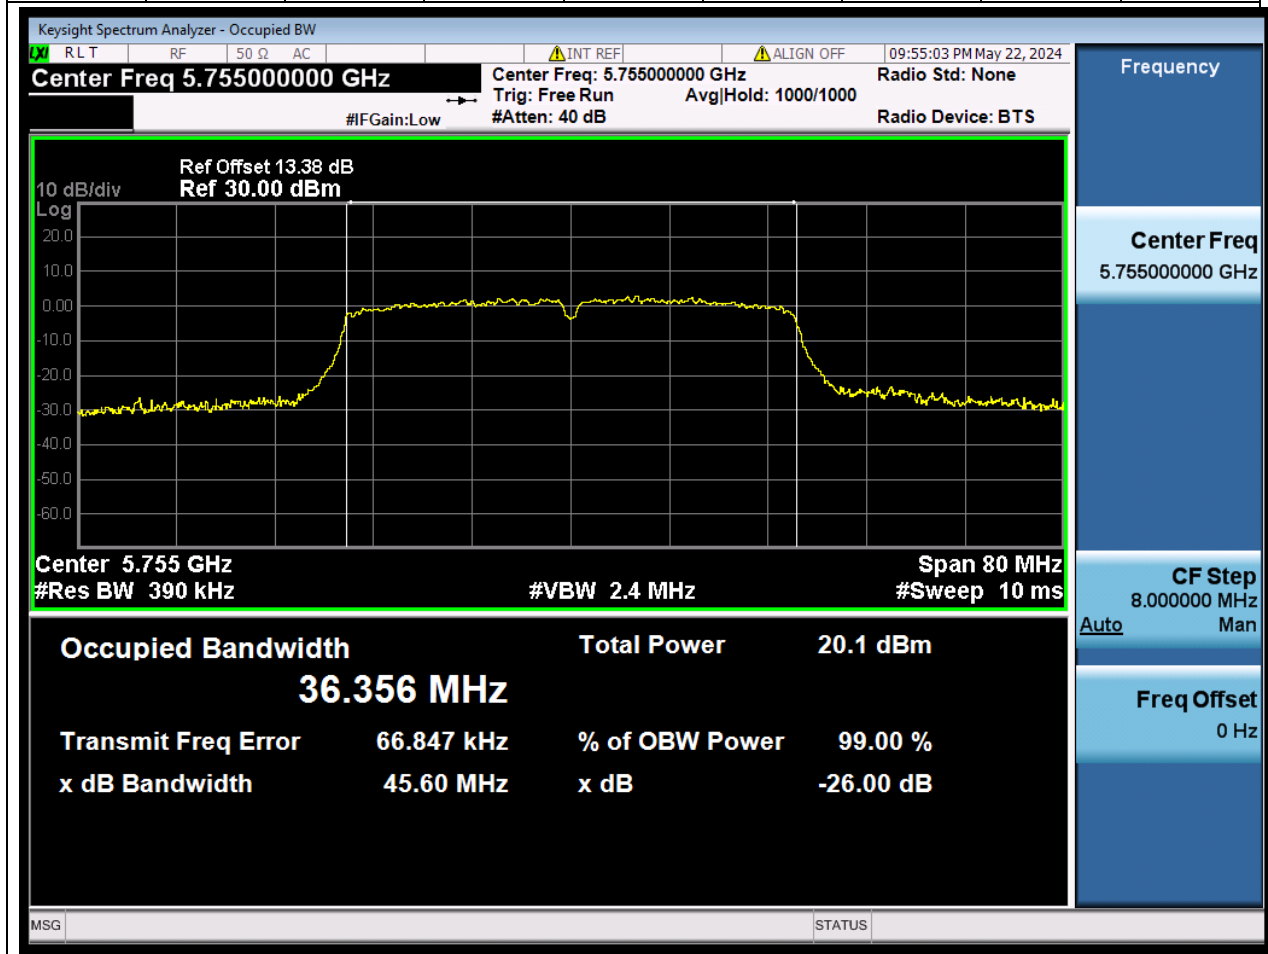

52. 802.11n_40M_U-NII-3_L

52.1. A.2.2-99% Bandwidth(NTNV)

Center Frequency (MHz)	OBW Power (%)	RBW (MHz)	Detector	Limit (MHz)	OBW (MHz)	Verdict
5755	99	0.39	Peak	0	36.355776	N/A