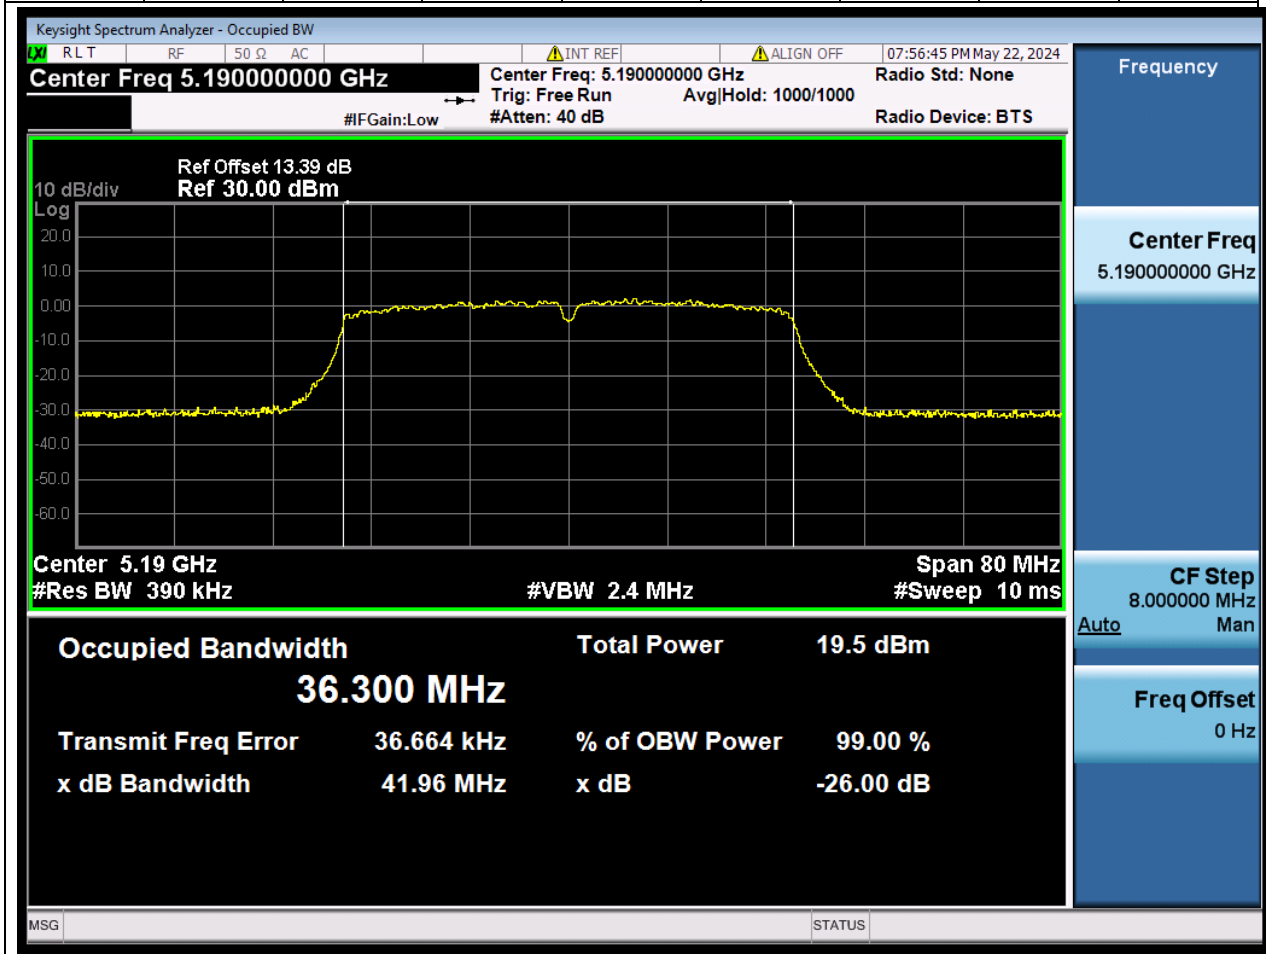

12. 802.11ac_40M_U-NII-1_L

12.1. A.2.2-99% Bandwidth(NTNV)

Center Frequency (MHz)	OBW Power (%)		RBW (MHz)	Detector	Limit (MHz)	OBW (MHz)		Verdict
5190	99		0.39	Peak	0	36.299832		N/A