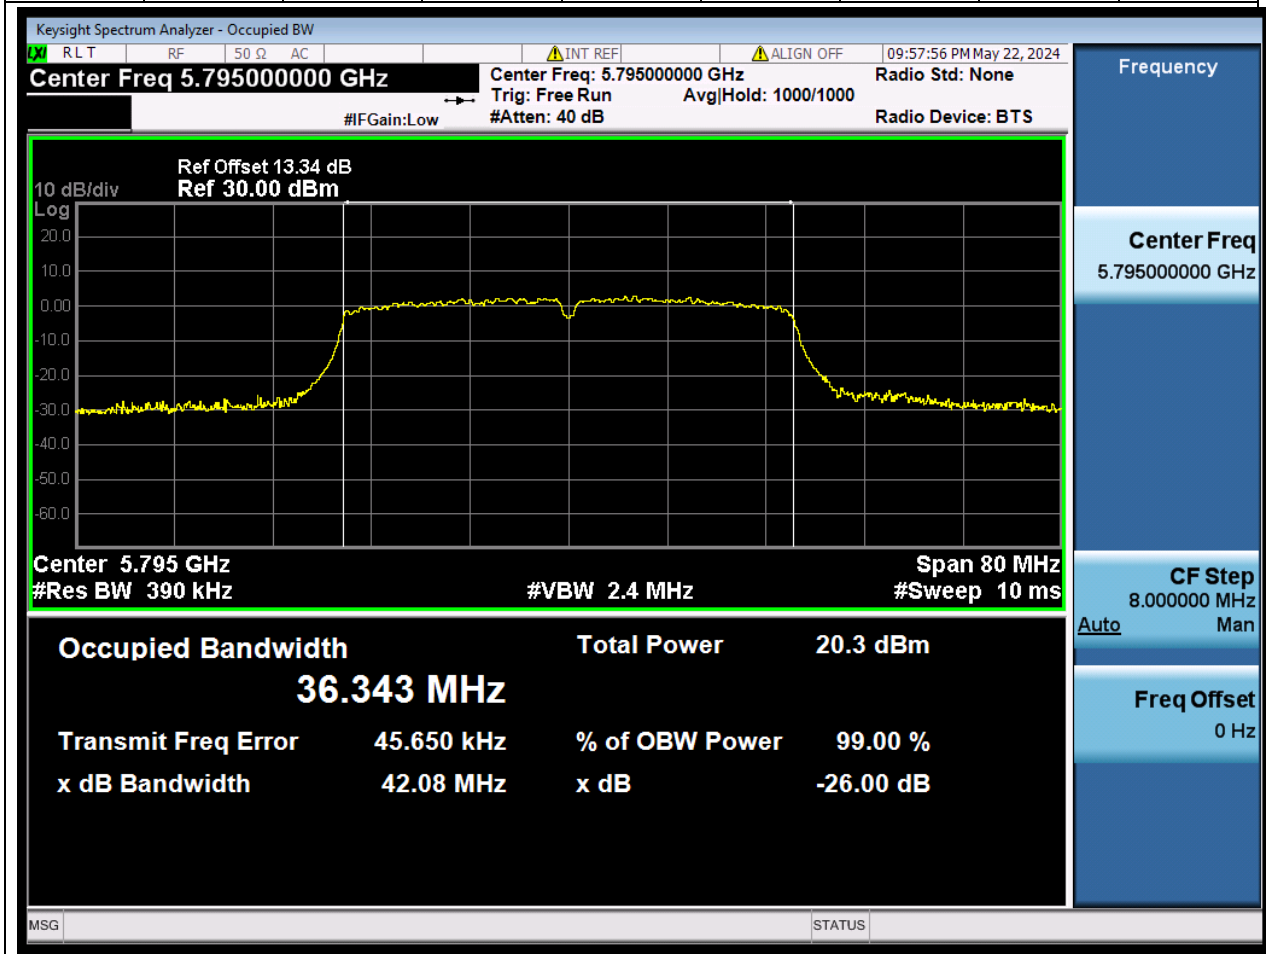

53. 802.11n_40M_U-NII-3_H

53.1. A.2.2-99% Bandwidth(NTNV)

Center Frequency (MHz)	OBW Power (%)	RBW (MHz)	Detector	Limit (MHz)	OBW (MHz)	Verdict
5795	99	0.39	Peak	0	36.343059	N/A