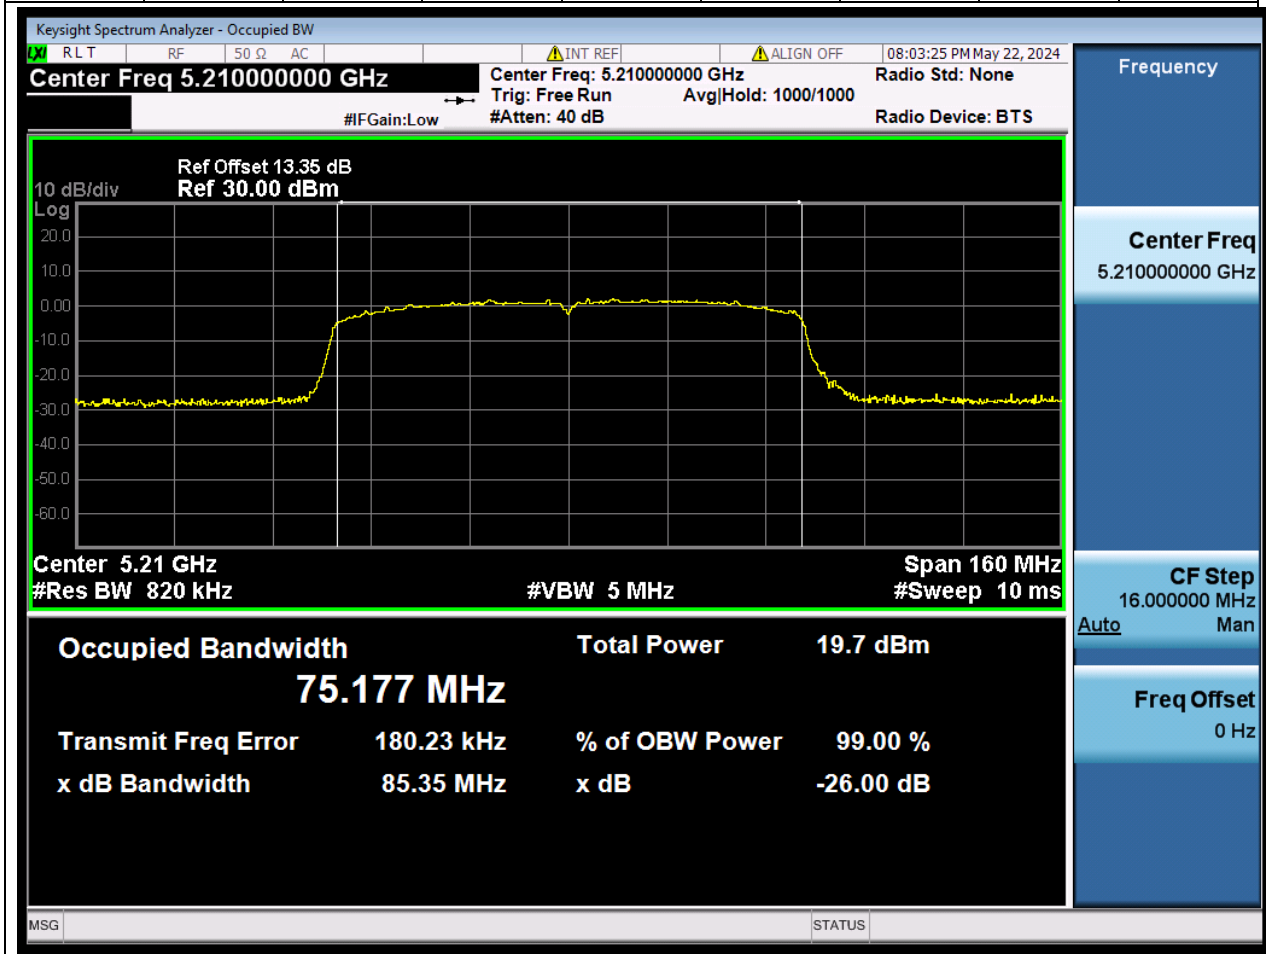

14. 802.11ac_80M_U-NII-1_M

14.1. A.2.2-99% Bandwidth(NTNV)

Center Frequency (MHz)	OBW Power (%)	RBW (MHz)	Detector	Limit (MHz)	OBW (MHz)	Verdict
5210	99	0.82	Peak	0	75.177214	N/A