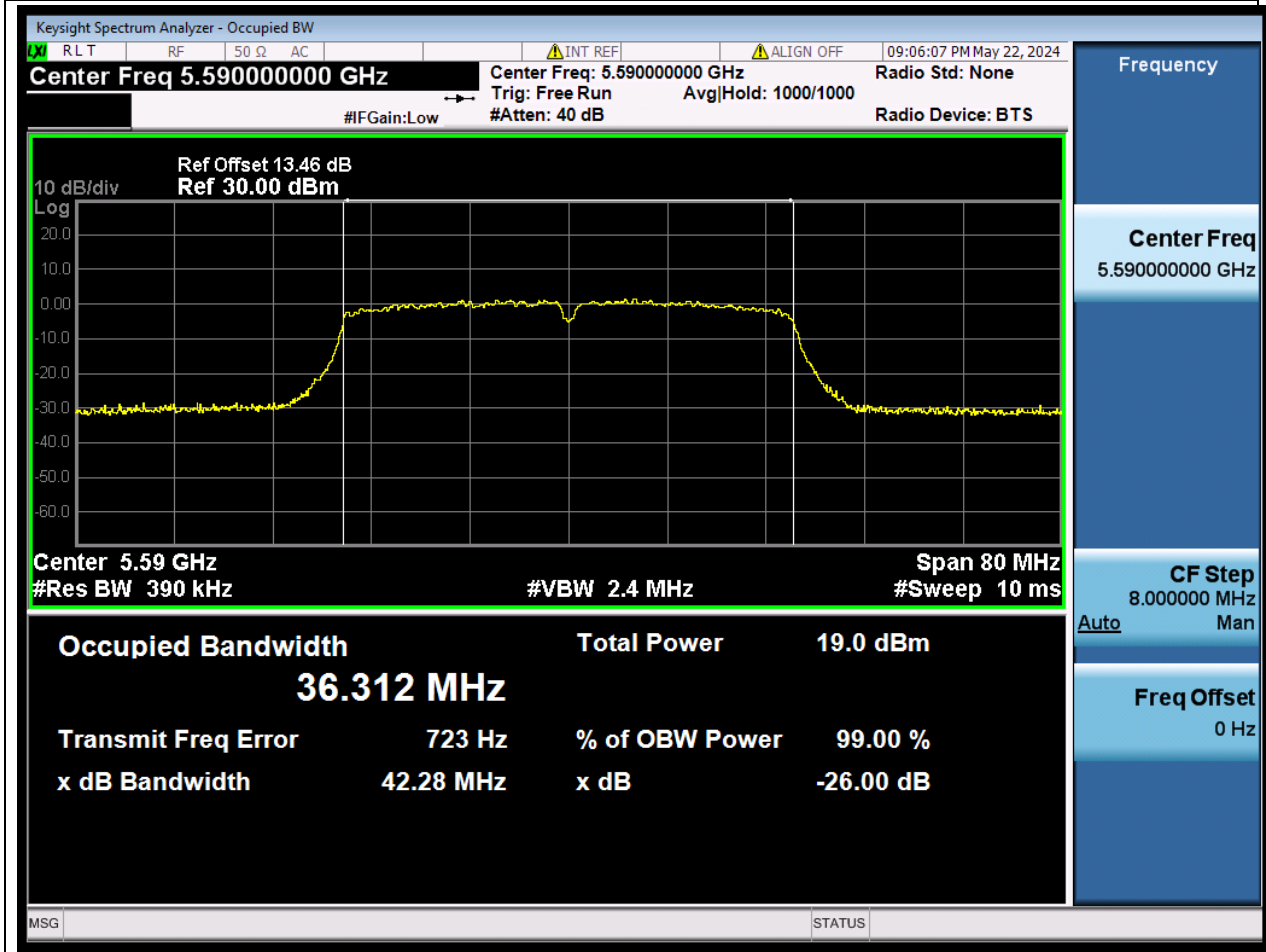

36. 802.11n_40M_U-NII-2C_M

36.1. A.2.2-99% Bandwidth(NTNV)

Center Frequency (MHz)	OBW Power (%)	RBW (MHz)	Detector	Limit (MHz)	OBW (MHz)	Verdict
5590	99	0.39	Peak	0	36.31183	N/A