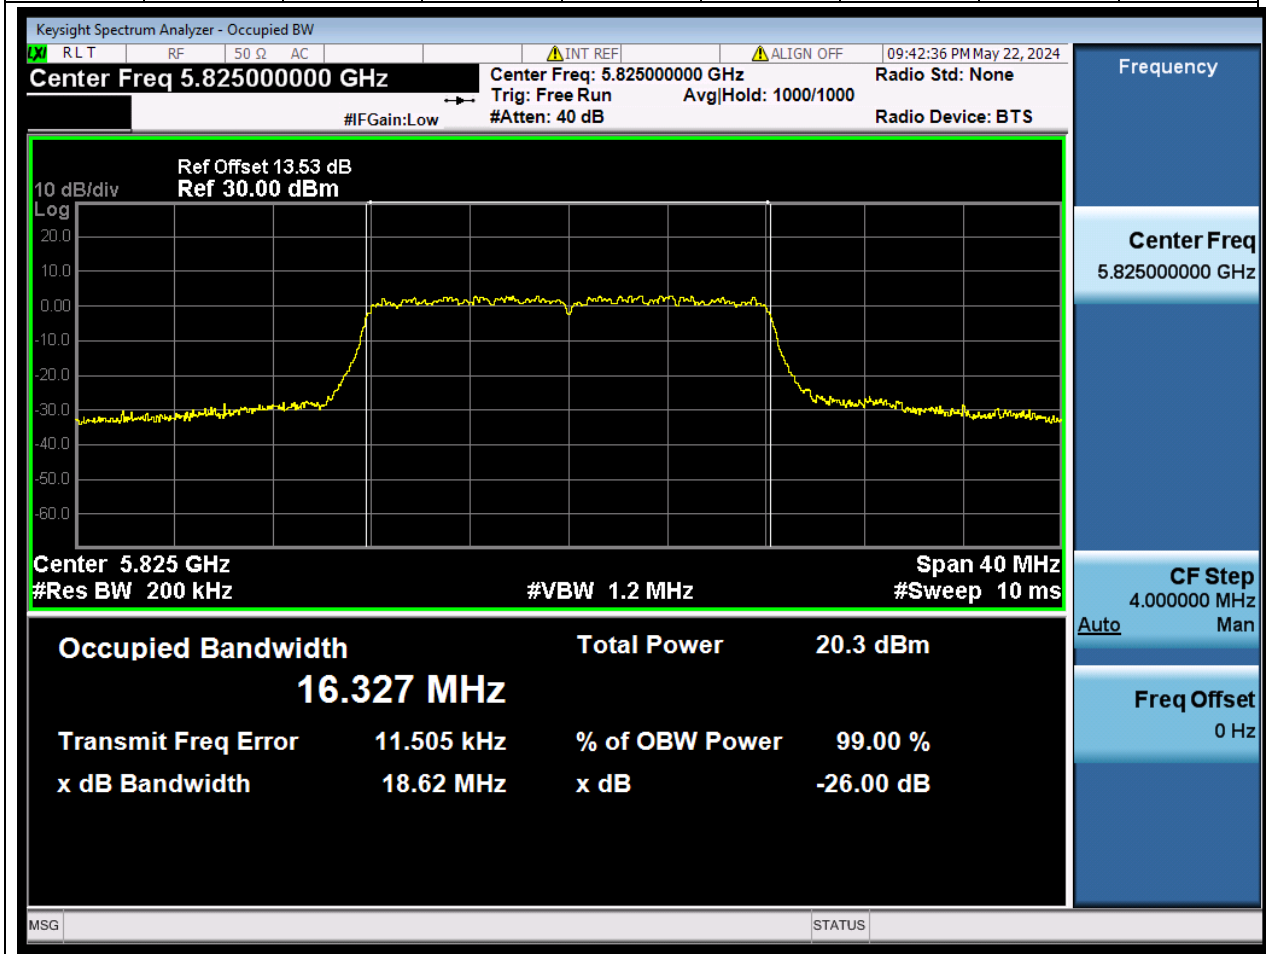

48. 802.11a_20M_U-NII-3_H

48.1. A.2.2-99% Bandwidth(NTNV)

Center Frequency (MHz)	OBW Power (%)	RBW (MHz)	Detector	Limit (MHz)	OBW (MHz)	Verdict
5825	99	0.2	Peak	0	16.32656	N/A