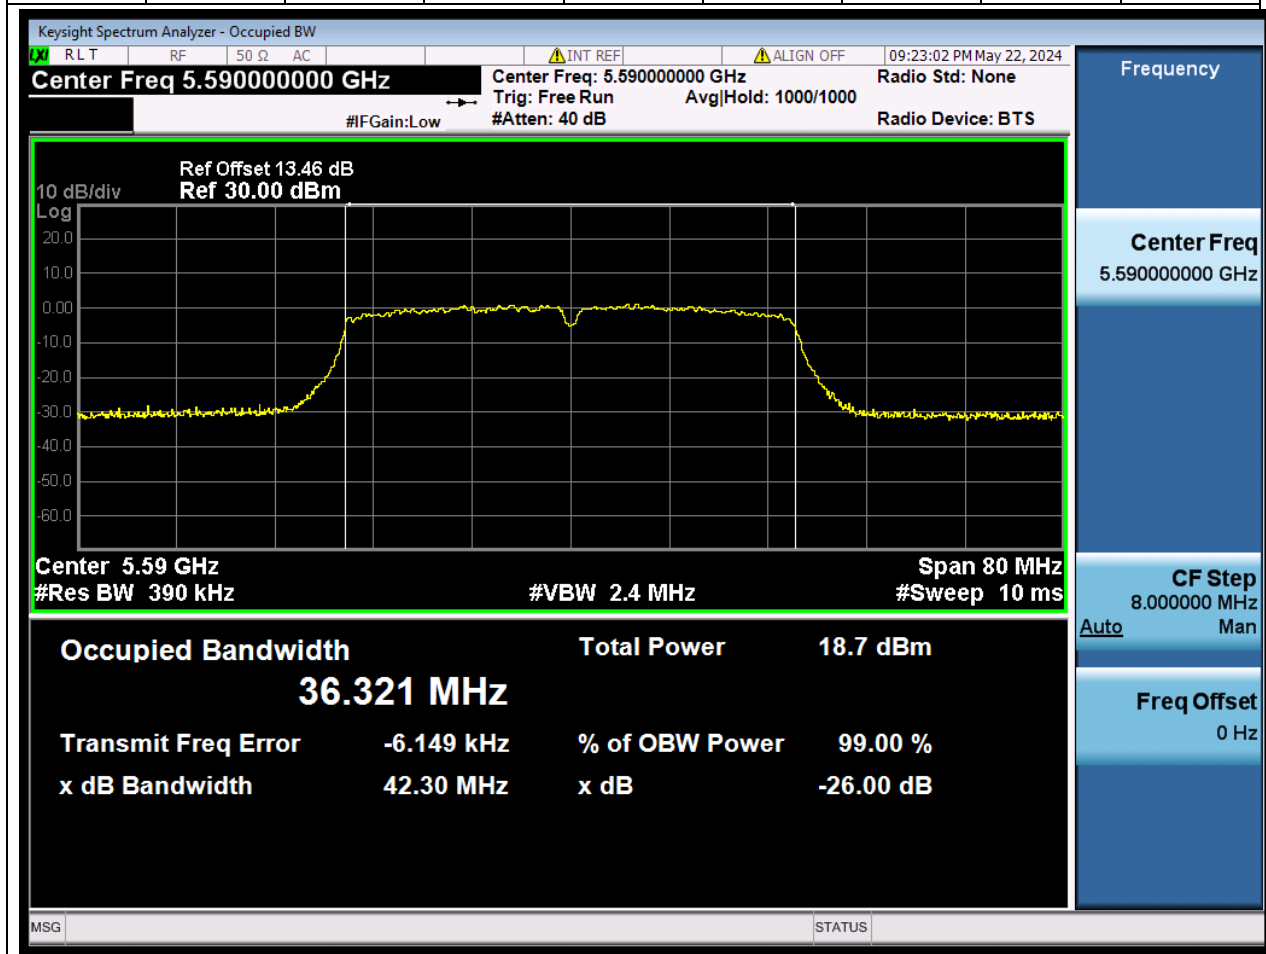

42. 802.11ac_40M_U-NII-2C_M

42.1. A.2.2-99% Bandwidth(NTNV)

Center Frequency (MHz)	OBW Power (%)		RBW (MHz)	Detector	Limit (MHz)	OBW (MHz)		Verdict
5590	99		0.39	Peak	0	36.320854		N/A