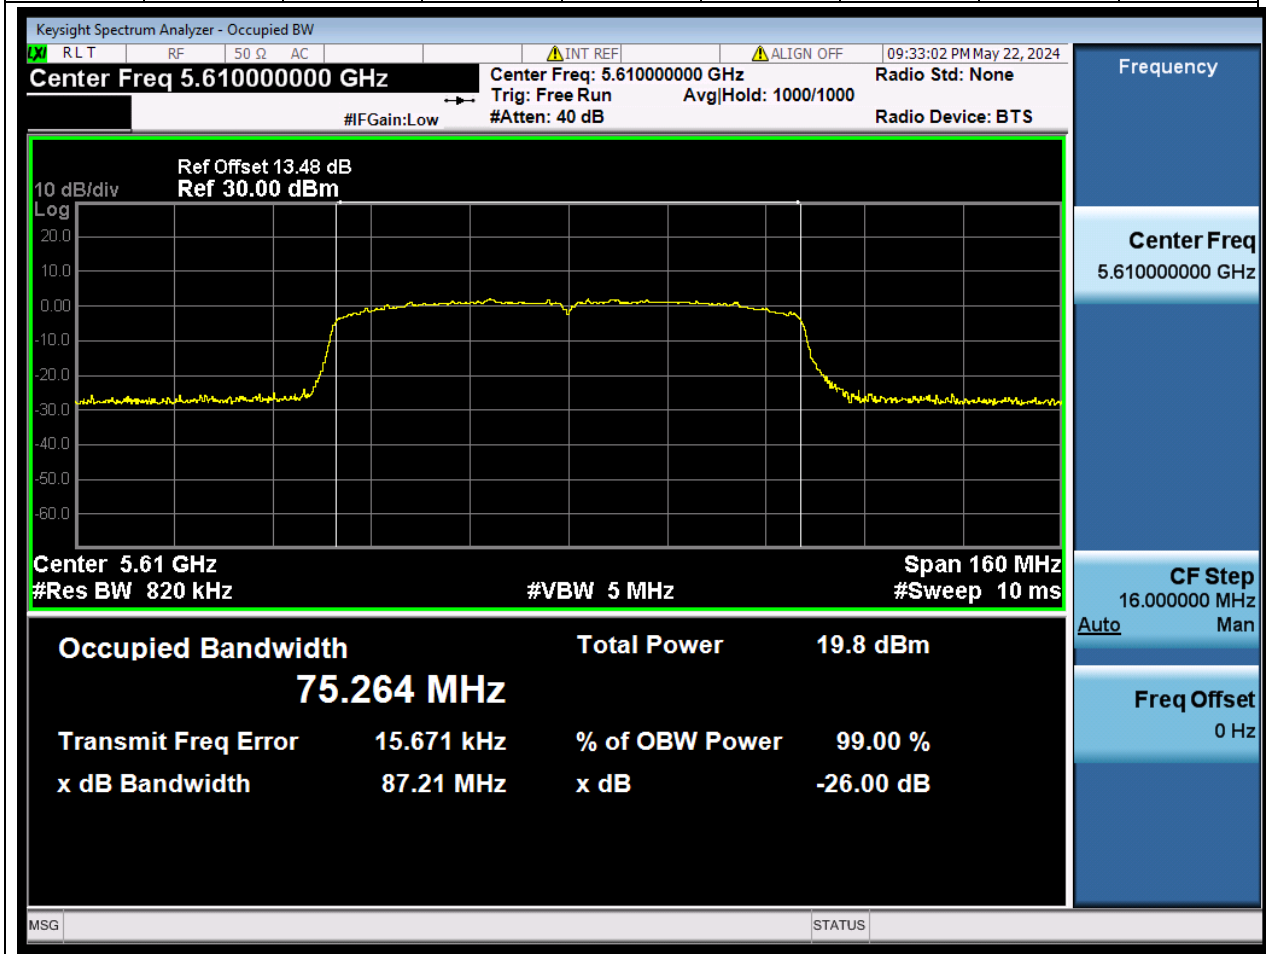

45. 802.11ac_80M_U-NII-2C_M

45.1. A.2.2-99% Bandwidth(NTNV)

Center Frequency (MHz)	OBW Power (%)		RBW (MHz)	Detector	Limit (MHz)	OBW (MHz)		Verdict
5610	99		0.82	Peak	0	75.263825		N/A