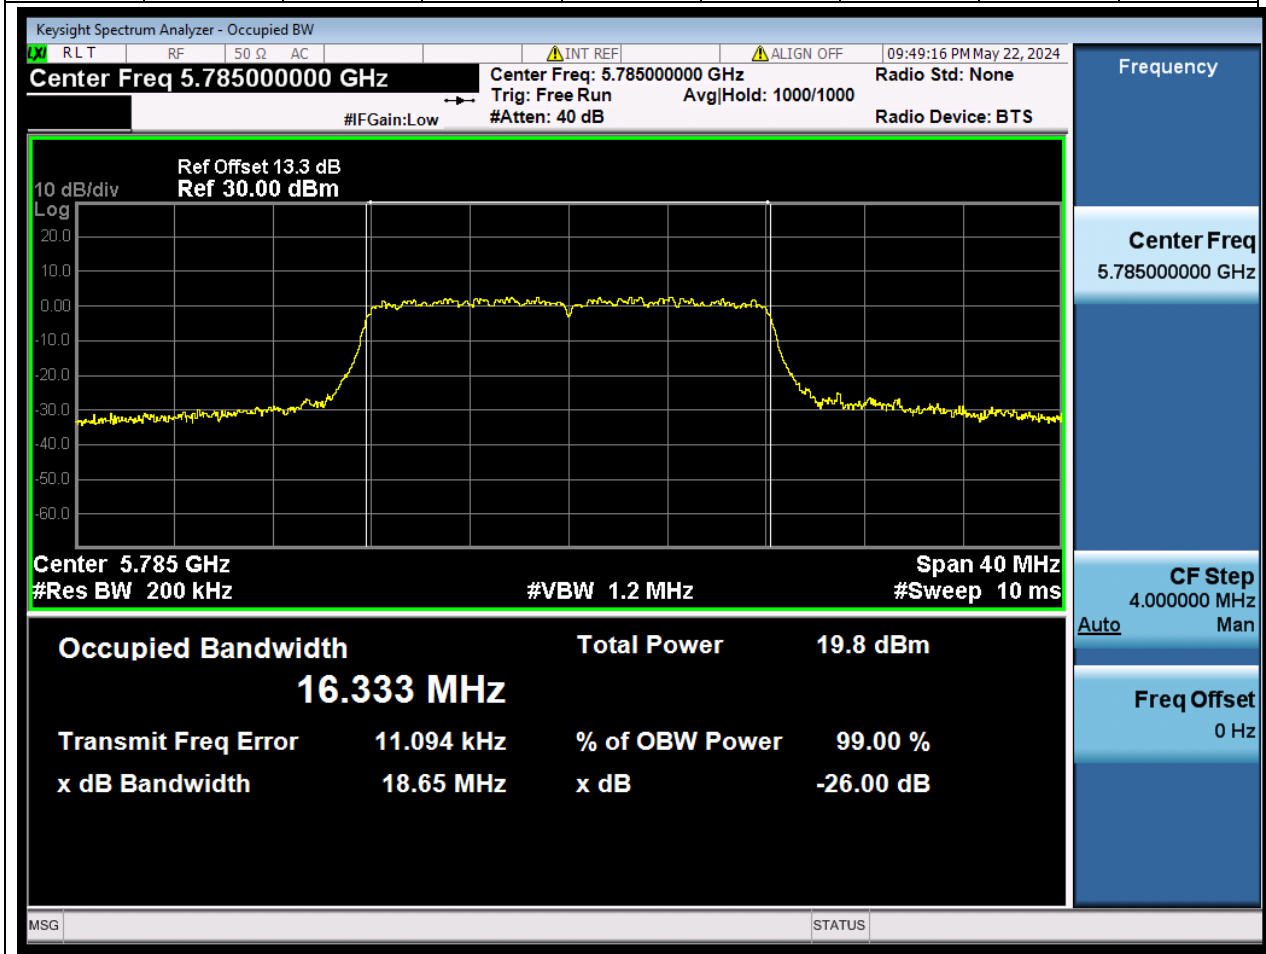

50. 802.11n_20M_U-NII-3_M

50.1. A.2.2-99% Bandwidth(NTNV)

Center Frequency (MHz)	OBW Power (%)	RBW (MHz)	Detector	Limit (MHz)	OBW (MHz)	Verdict
5785	99	0.2	Peak	0	16.333388	N/A