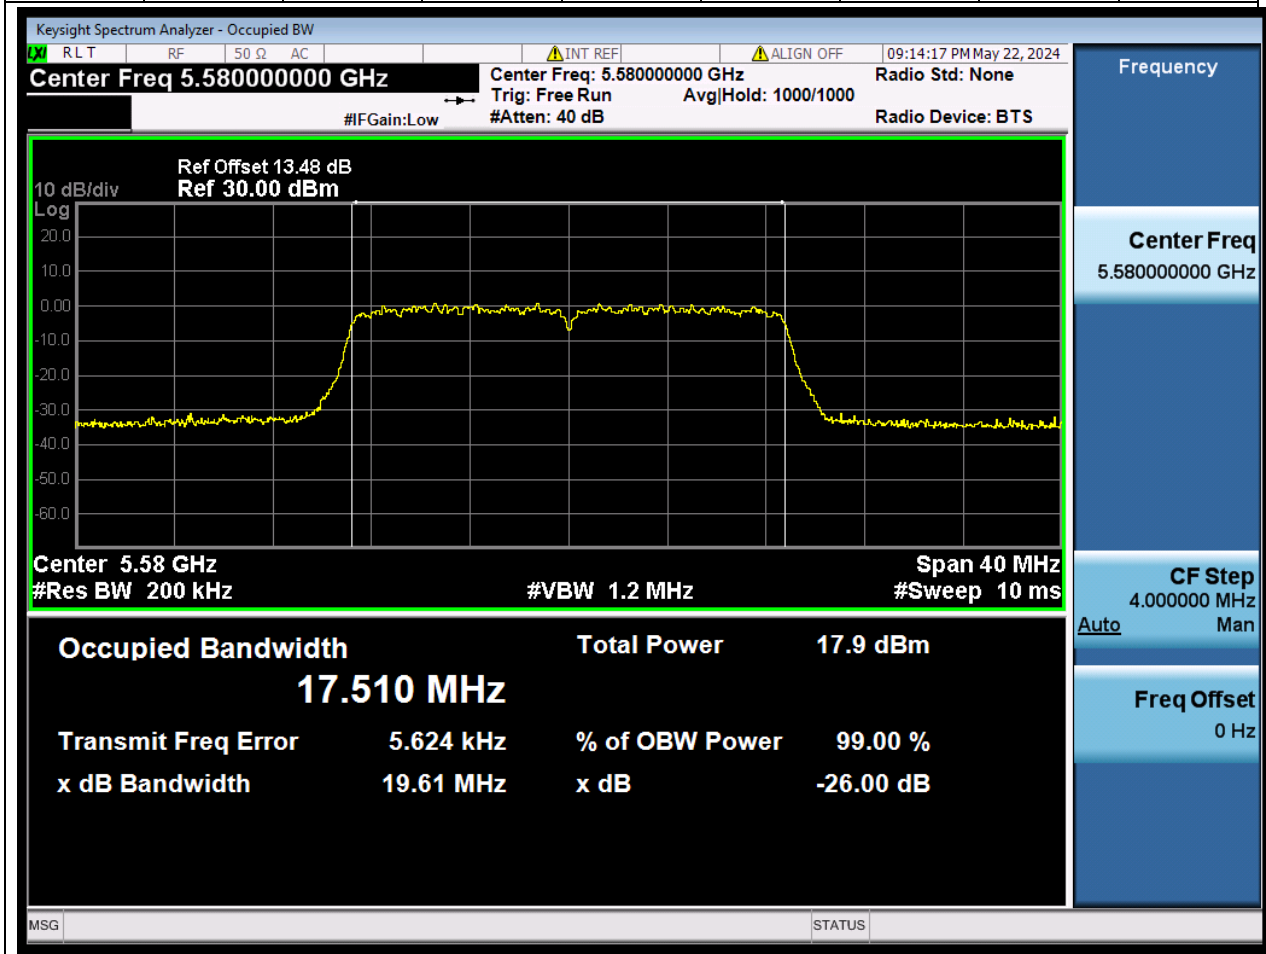

39. 802.11ac_20M_U-NII-2C_M

39.1. A.2.2-99% Bandwidth(NTNV)

Center Frequency (MHz)	OBW Power (%)	RBW (MHz)	Detector	Limit (MHz)	OBW (MHz)	Verdict
5580	99	0.2	Peak	0	17.509799	N/A