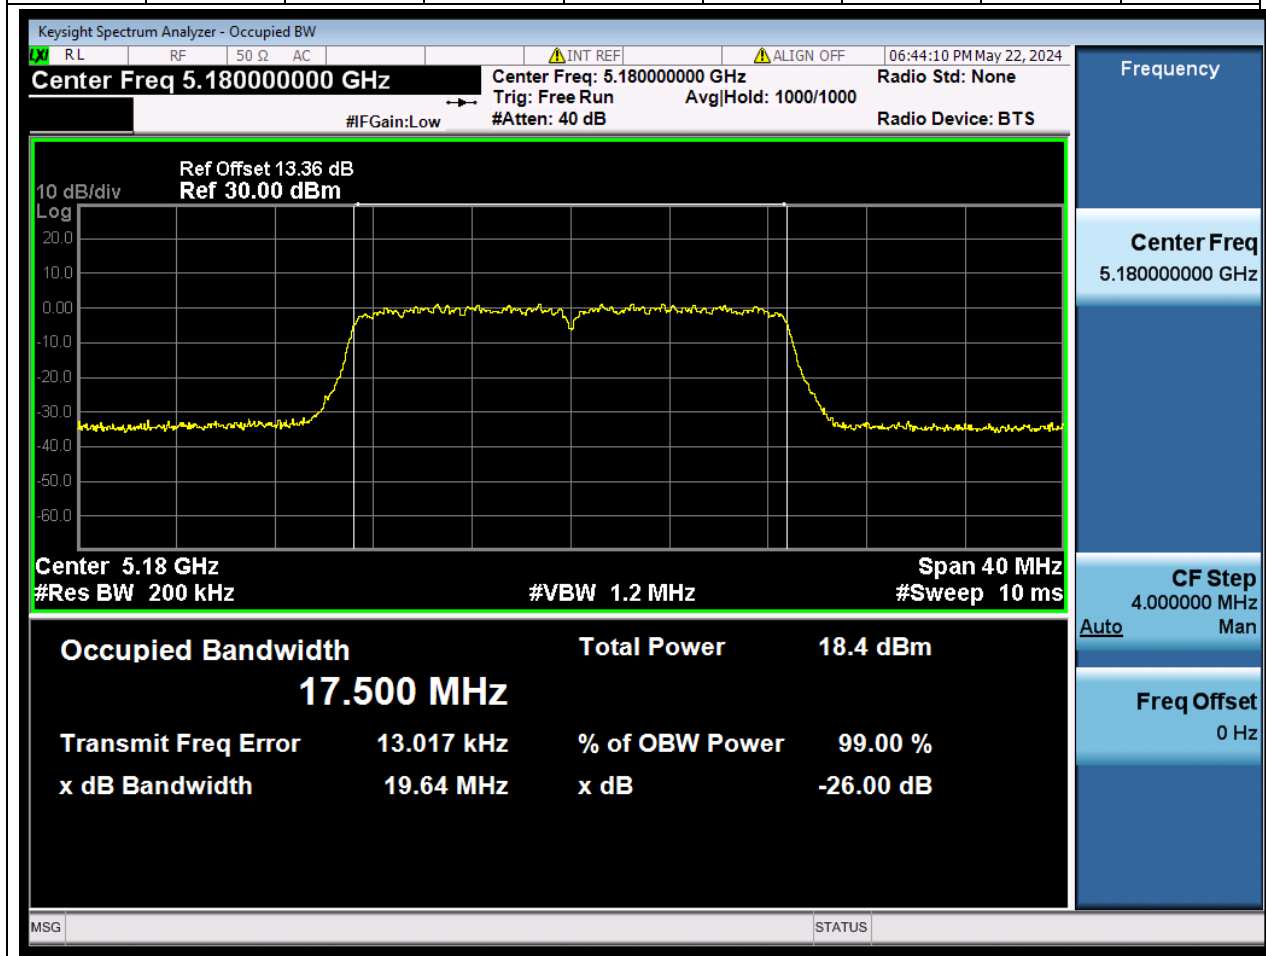

9. 802.11ac_20M_U-NII-1_L

9.1. A.2.2-99% Bandwidth(NTNV)

Center Frequency (MHz)	OBW Power (%)		RBW (MHz)	Detector	Limit (MHz)	OBW (MHz)		Verdict
5180	99		0.2	Peak	0	17.500214		N/A