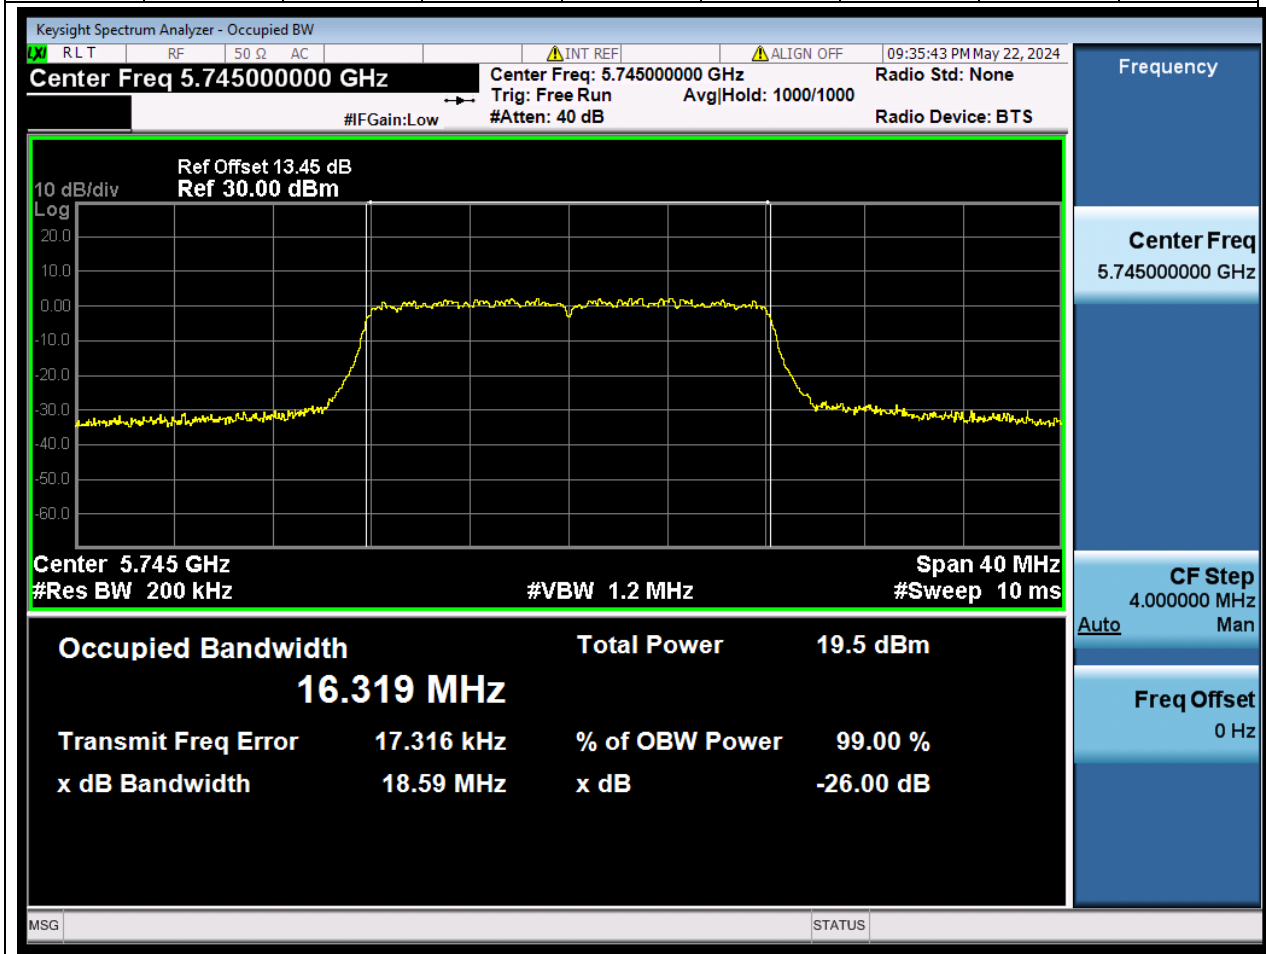

46. 802.11a_20M_U-NII-3_L

46.1. A.2.2-99% Bandwidth(NTNV)

Center Frequency (MHz)	OBW Power (%)	RBW (MHz)	Detector	Limit (MHz)	OBW (MHz)	Verdict
5745	99	0.2	Peak	0	16.318994	N/A