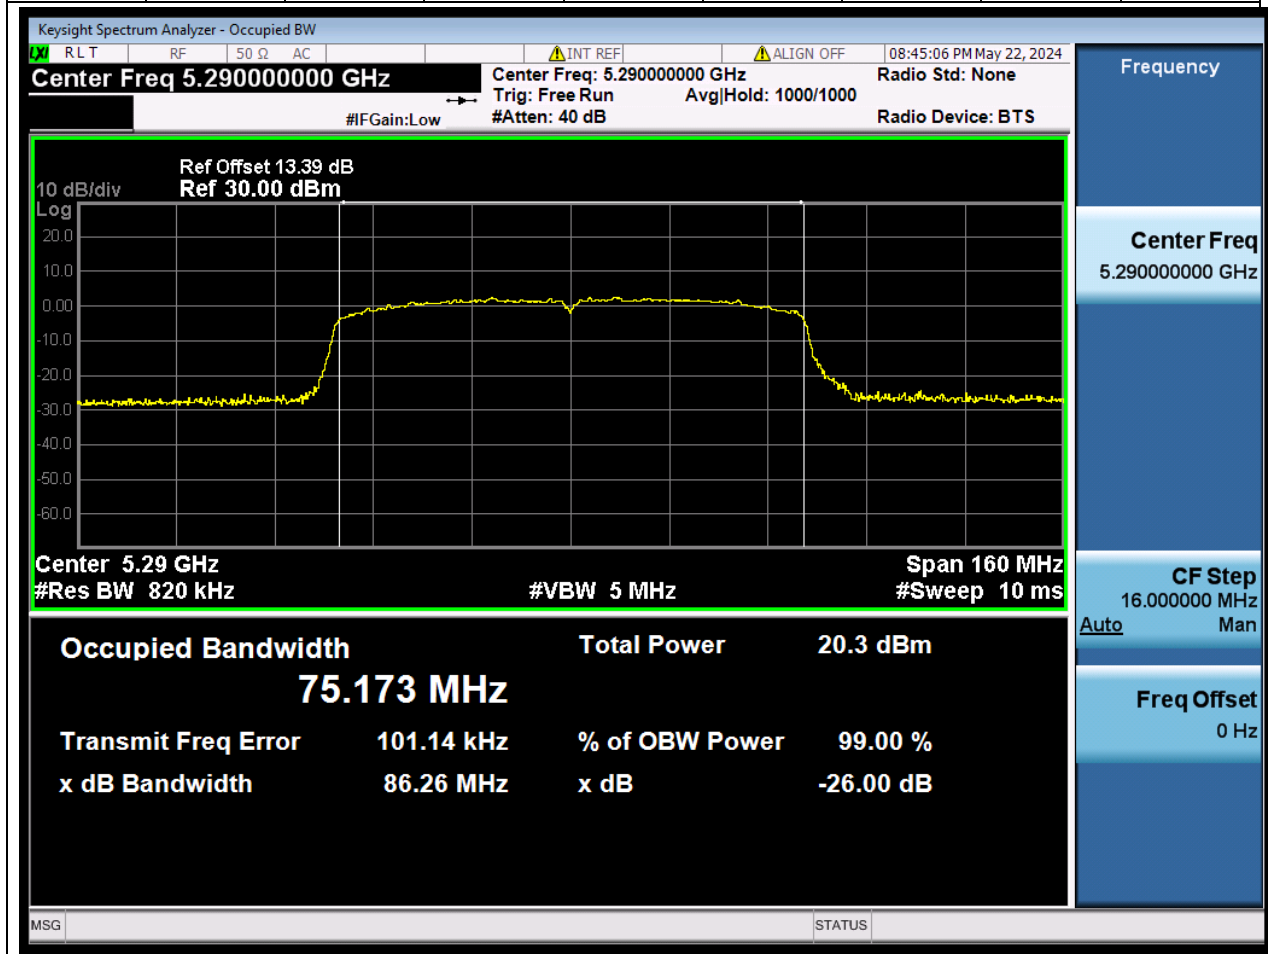

28. 802.11ac_80M_U-NII-2A_M

28.1. A.2.2-99% Bandwidth(NTNV)

Center Frequency (MHz)	OBW Power (%)		RBW (MHz)	Detector	Limit (MHz)	OBW (MHz)		Verdict
5290	99		0.82	Peak	0	75.172876		N/A