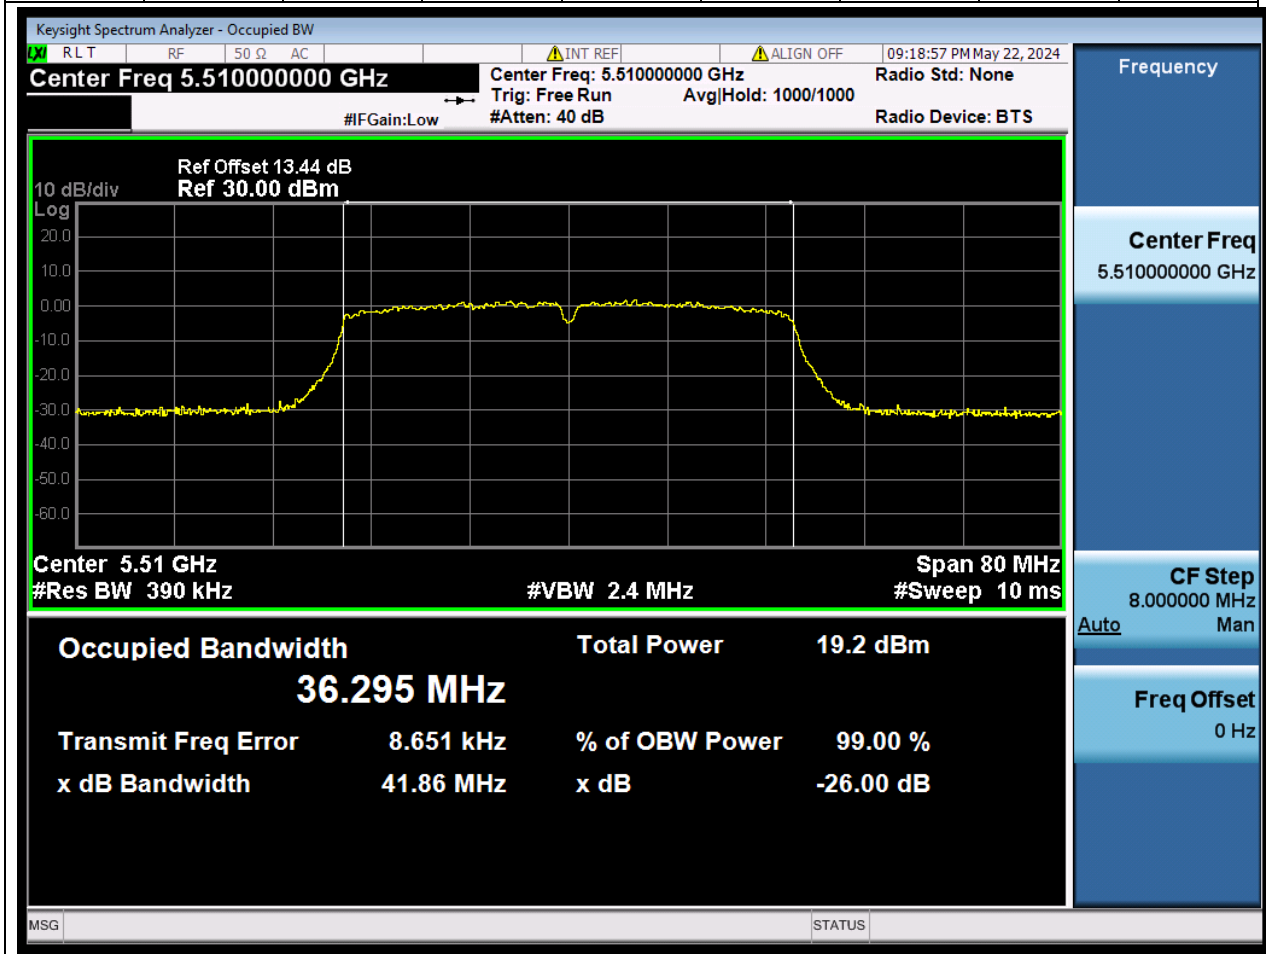

41. 802.11ac_40M_U-NII-2C_L

41.1. A.2.2-99% Bandwidth(NTNV)

Center Frequency (MHz)	OBW Power (%)		RBW (MHz)	Detector	Limit (MHz)	OBW (MHz)	Verdict
5510	99		0.39	Peak	0	36.295027	N/A