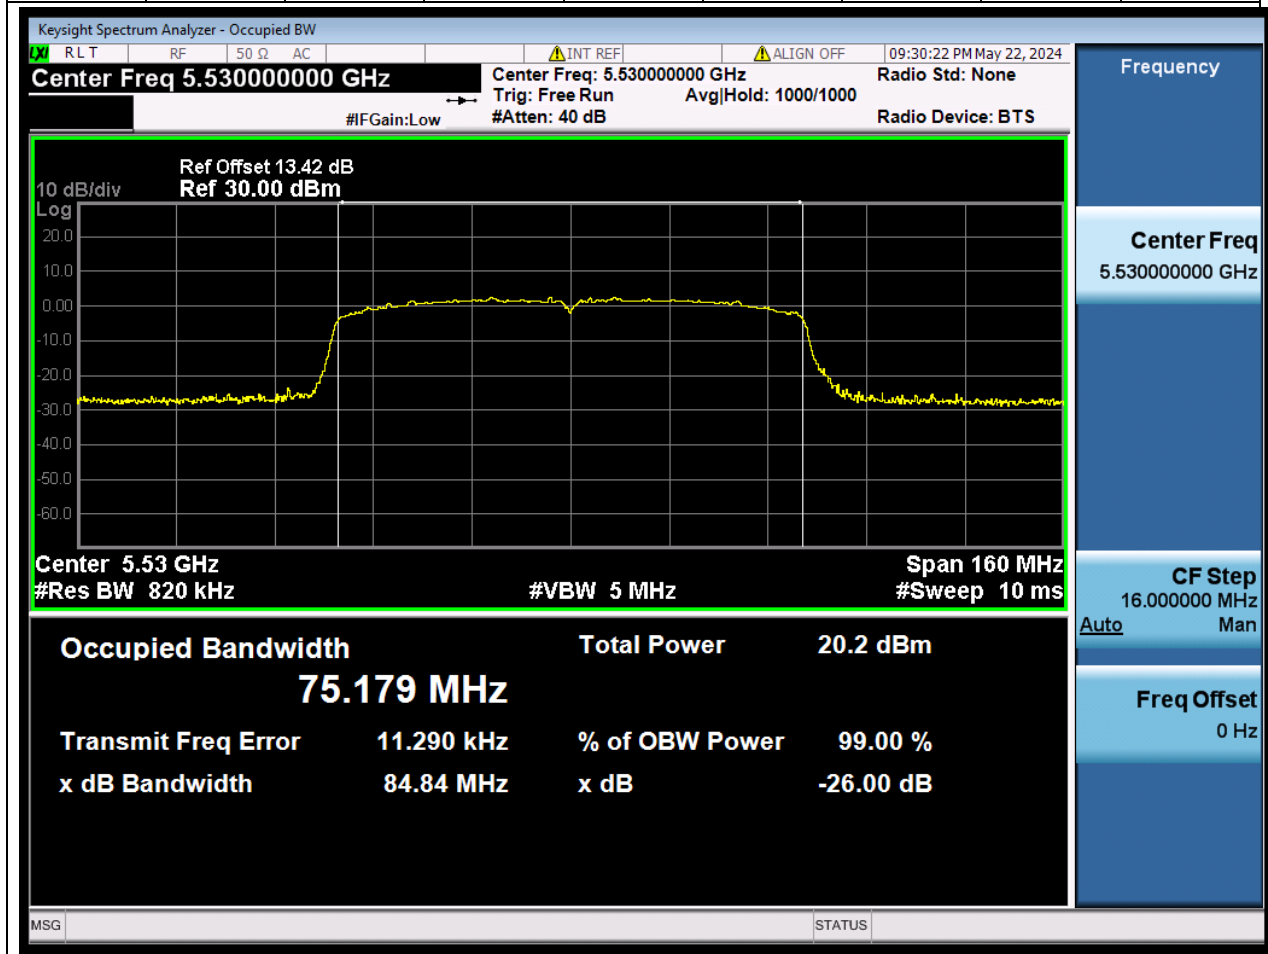

44. 802.11ac_80M_U-NII-2C_L

44.1. A.2.2-99% Bandwidth(NTNV)

Center Frequency (MHz)	OBW Power (%)		RBW (MHz)	Detector	Limit (MHz)	OBW (MHz)		Verdict
5530	99		0.82	Peak	0	75.178546		N/A