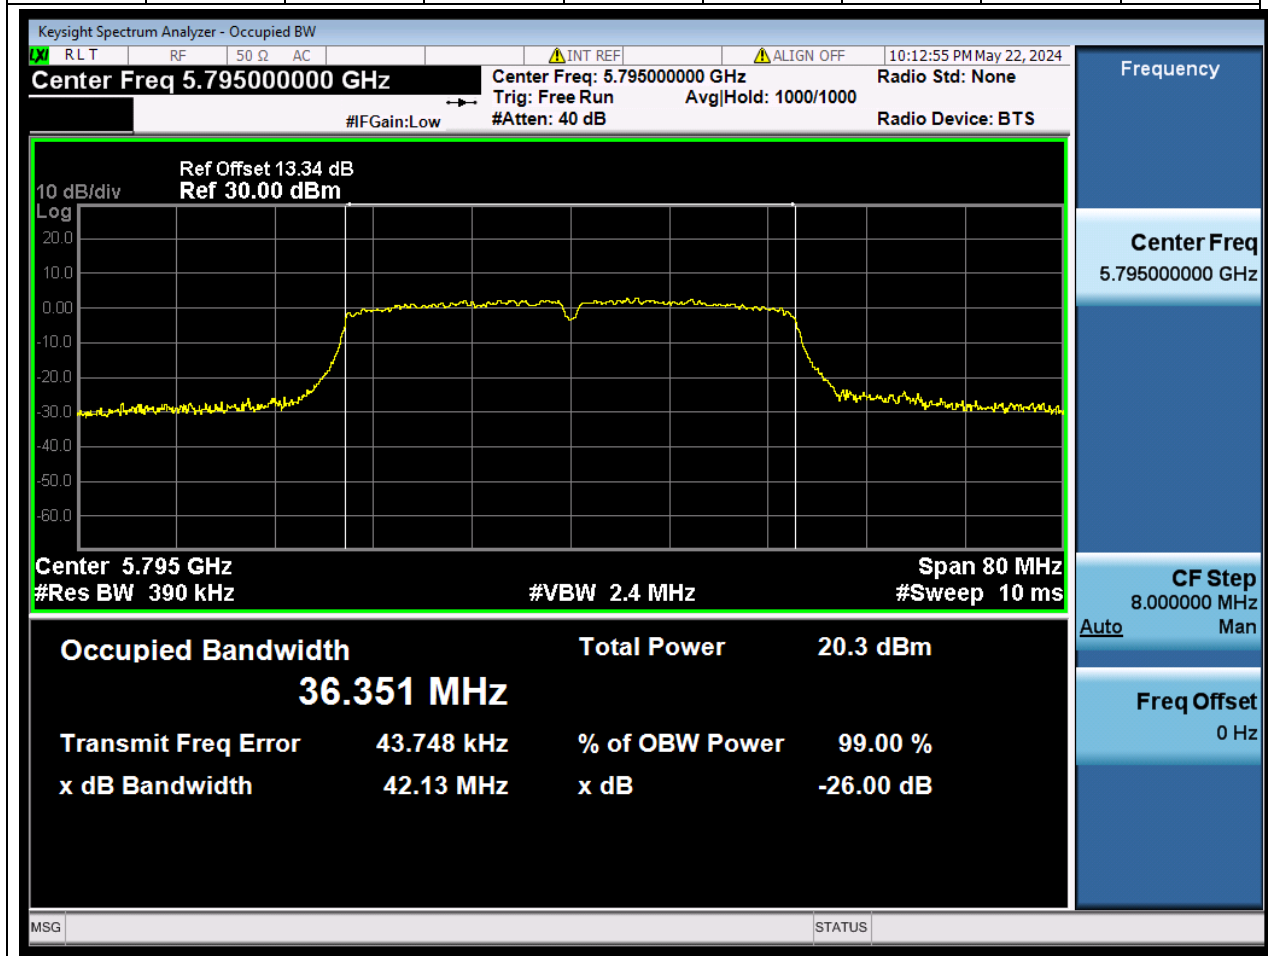

58. 802.11ac_40M_U-NII-3_H

58.1. A.2.2-99% Bandwidth(NTNV)

Center Frequency (MHz)	OBW Power (%)		RBW (MHz)	Detector	Limit (MHz)	OBW (MHz)		Verdict
5795	99		0.39	Peak	0	36.351023		N/A