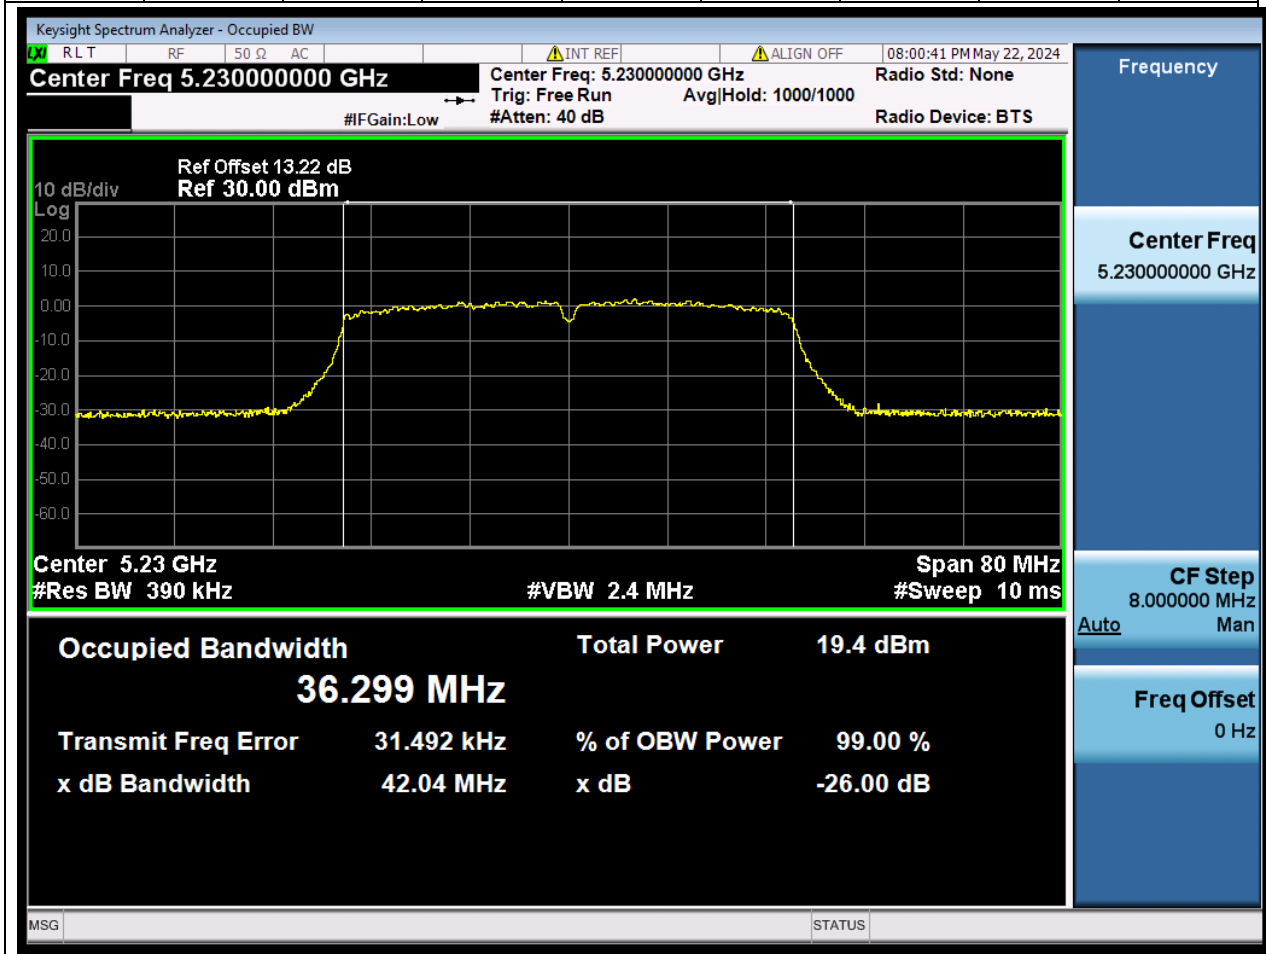

13. 802.11ac_40M_U-NII-1_H

13.1. A.2.2-99% Bandwidth(NTNV)

Center Frequency (MHz)	OBW Power (%)	RBW (MHz)	Detector	Limit (MHz)	OBW (MHz)	Verdict
5230	99	0.39	Peak	0	36.299254	N/A