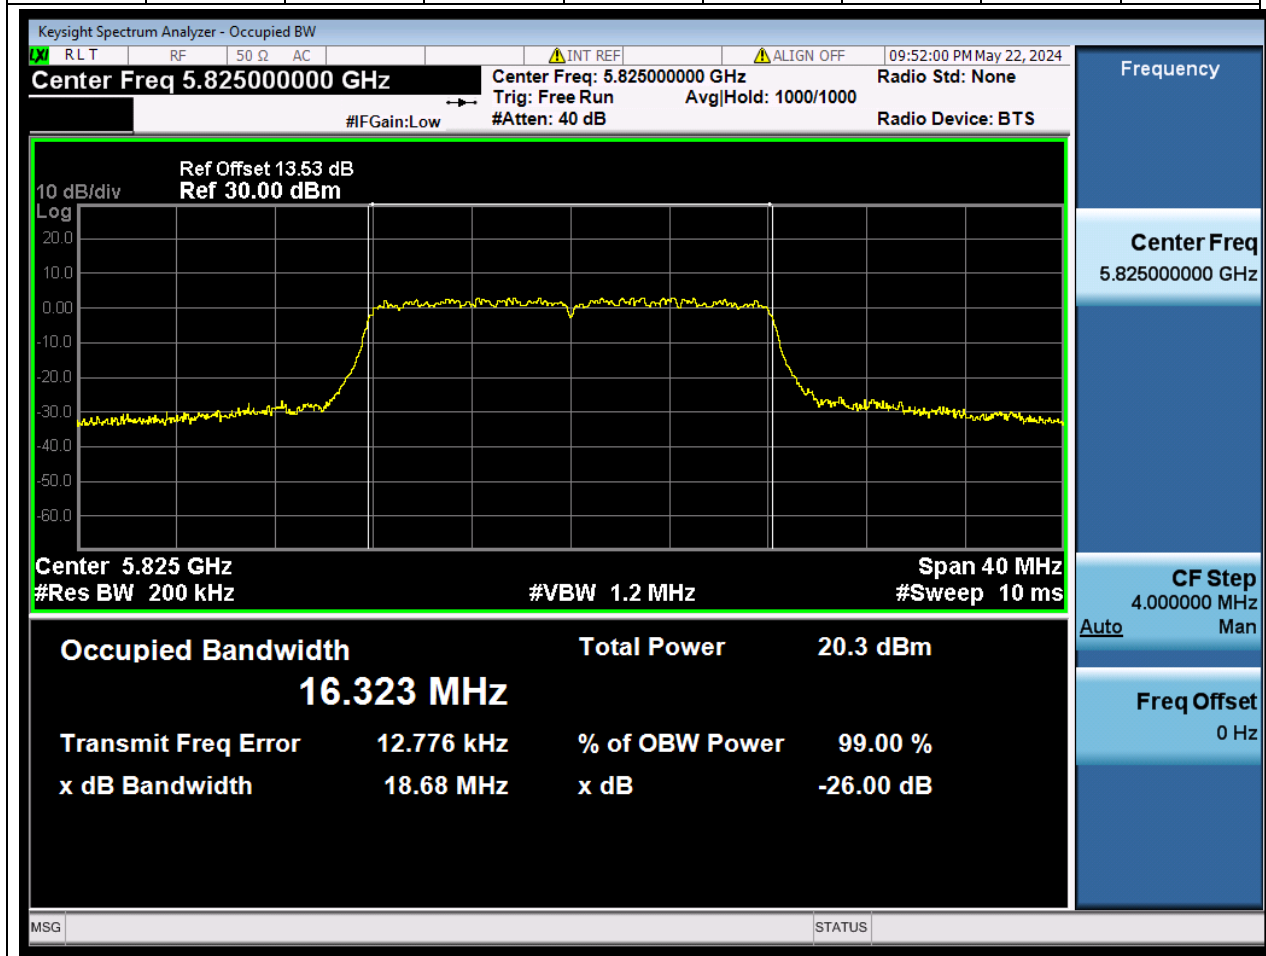

51. 802.11n_20M_U-NII-3_H

51.1. A.2.2-99% Bandwidth(NTNV)

Center Frequency (MHz)	OBW Power (%)	RBW (MHz)	Detector	Limit (MHz)	OBW (MHz)	Verdict
5825	99	0.2	Peak	0	16.322514	N/A