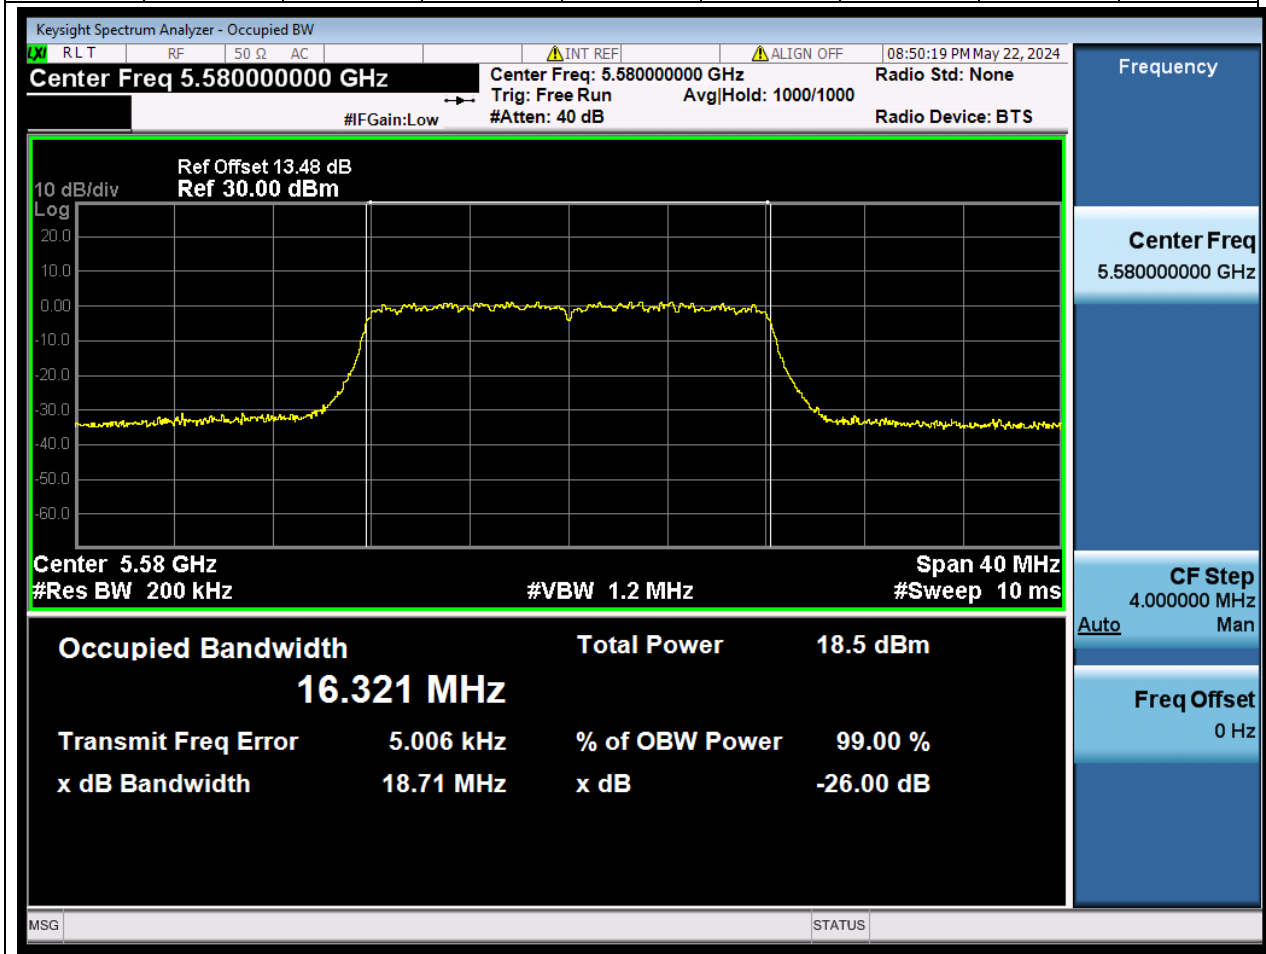

30. 802.11a_20M_U-NII-2C_M

30.1. A.2.2-99% Bandwidth(NTNV)

Center Frequency (MHz)	OBW Power (%)	RBW (MHz)	Detector	Limit (MHz)	OBW (MHz)	Verdict
5580	99	0.2	Peak	0	16.321482	N/A