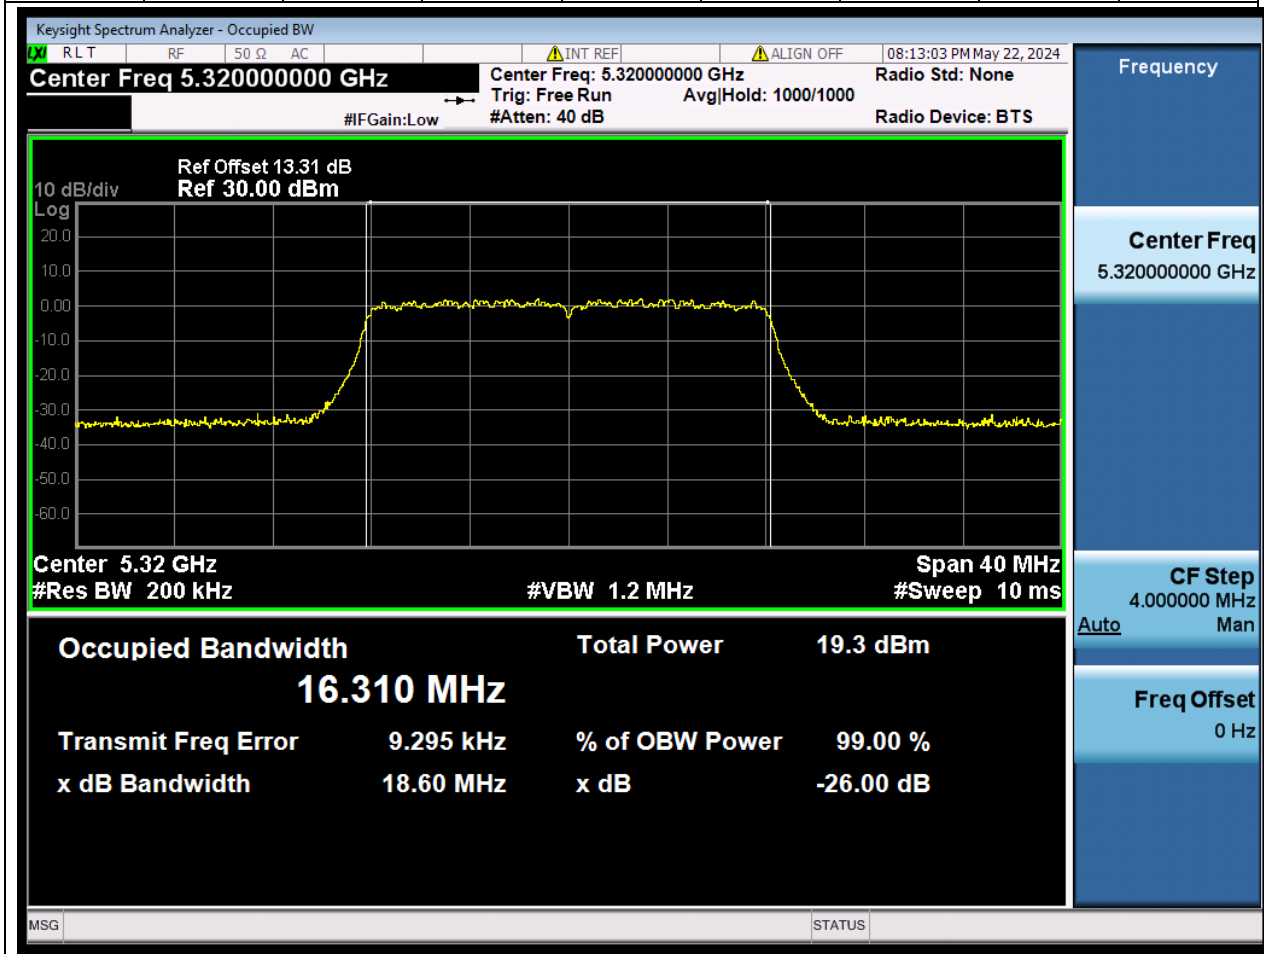

17. 802.11a_20M_U-NII-2A_H

17.1. A.2.2-99% Bandwidth(NTNV)

Center Frequency (MHz)	OBW Power (%)	RBW (MHz)	Detector	Limit (MHz)	OBW (MHz)	Verdict
5320	99	0.2	Peak	0	16.310036	N/A