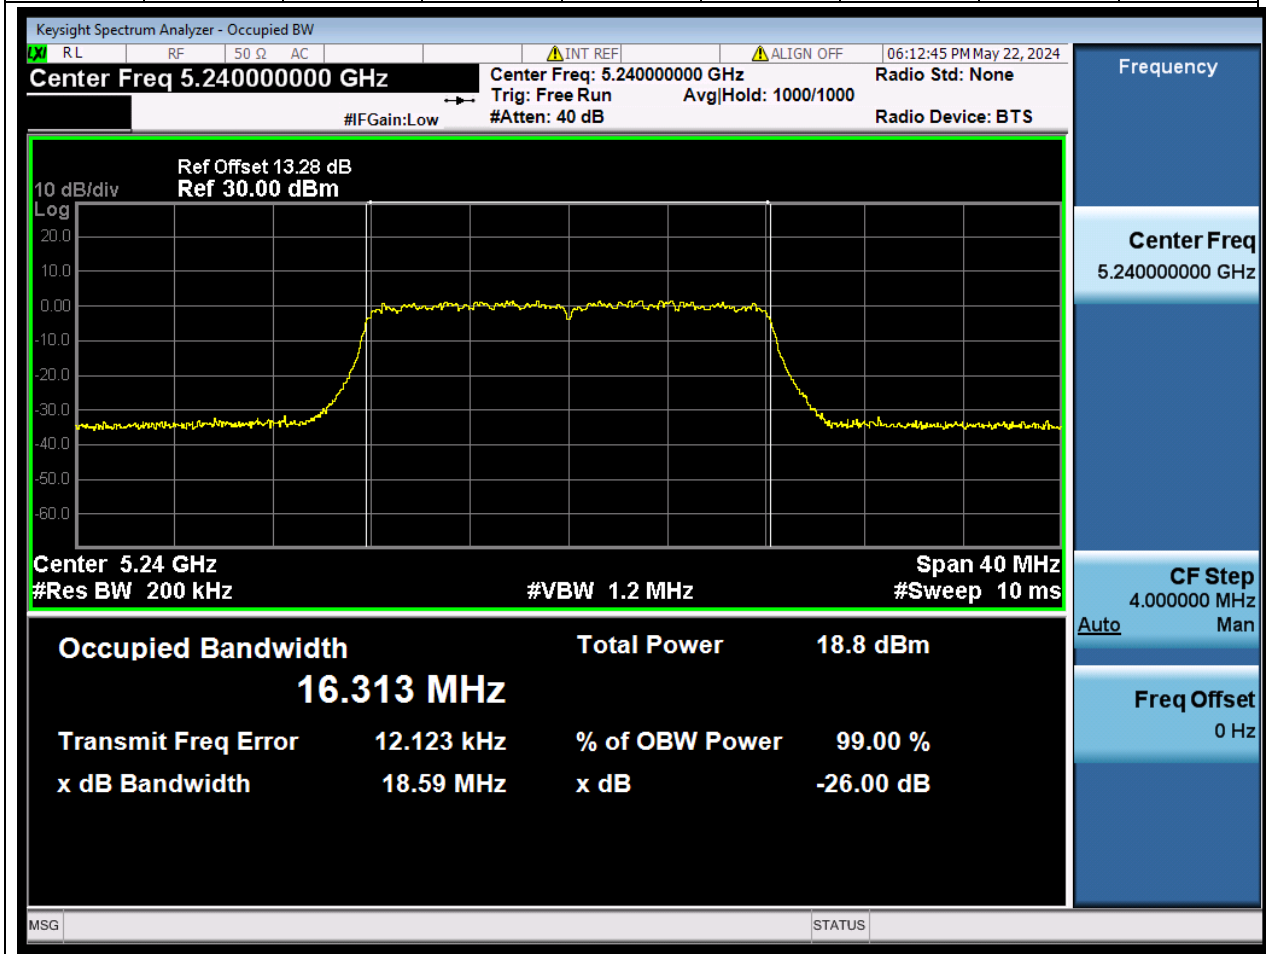

3. 802.11a_20M_U-NII-1_H

3.1. A.2.2-99% Bandwidth(NTNV)

Center Frequency (MHz)	OBW Power (%)	RBW (MHz)	Detector	Limit (MHz)	OBW (MHz)	Verdict
5240	99	0.2	Peak	0	16.312789	N/A