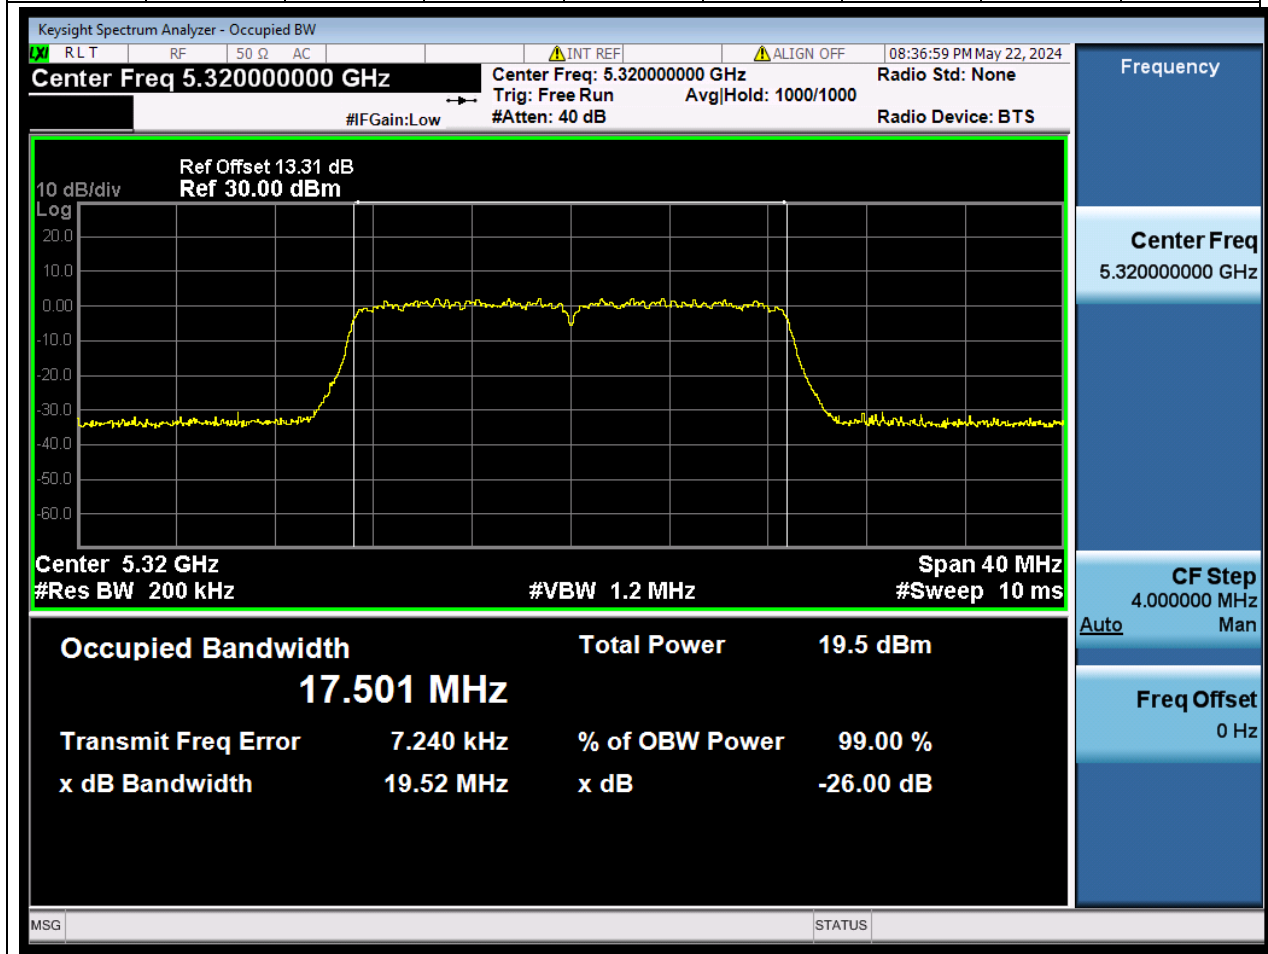

25. 802.11ac_20M_U-NII-2A_H

25.1. A.2.2-99% Bandwidth(NTNV)

Center Frequency (MHz)	OBW Power (%)	RBW (MHz)	Detector	Limit (MHz)	OBW (MHz)	Verdict
5320	99	0.2	Peak	0	17.500917	N/A