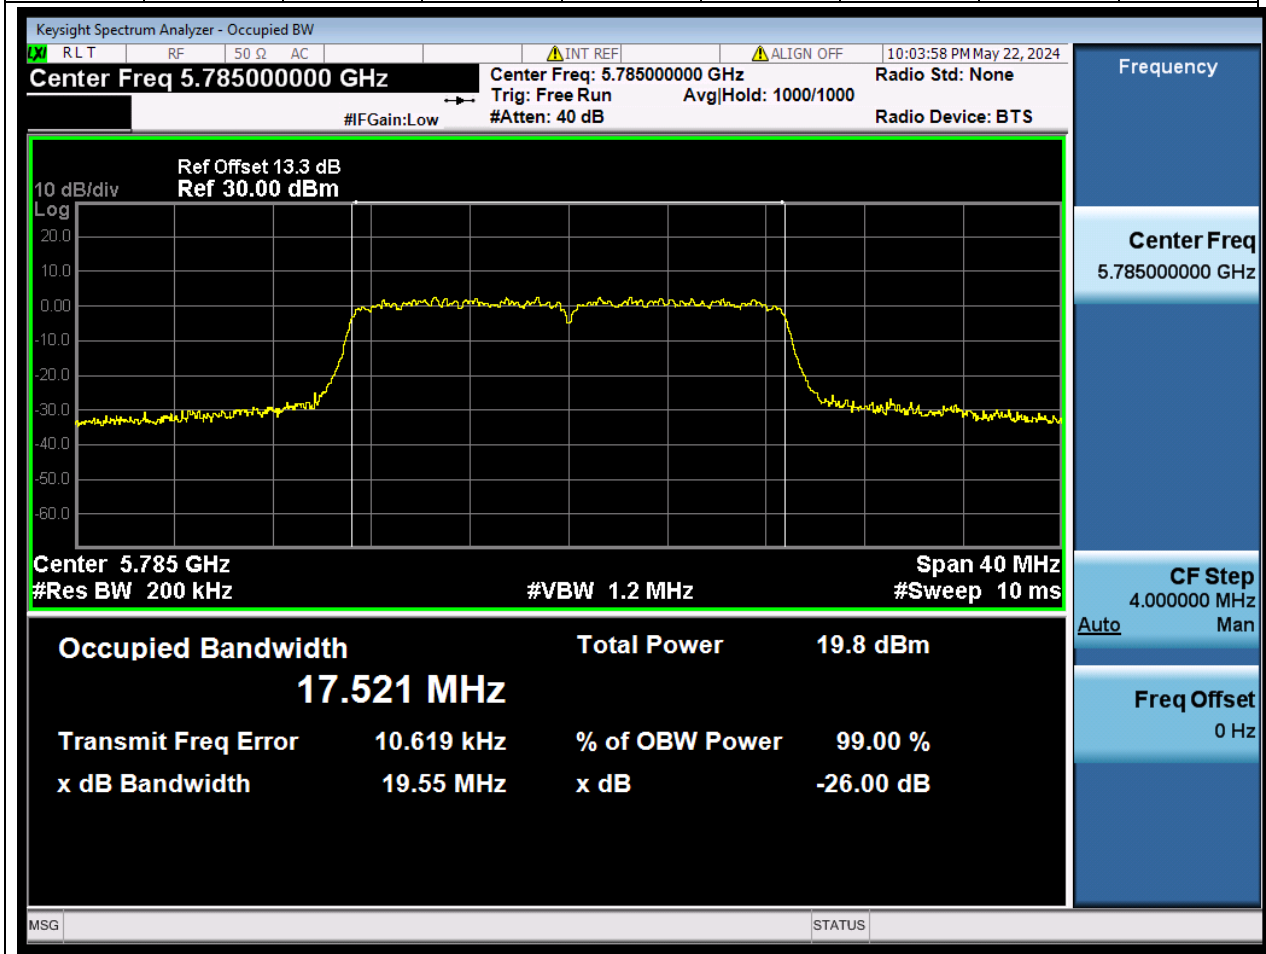

55. 802.11ac_20M_U-NII-3_M

55.1. A.2.2-99% Bandwidth(NTNV)

Center Frequency (MHz)	OBW Power (%)	RBW (MHz)	Detector	Limit (MHz)	OBW (MHz)	Verdict
5785	99	0.2	Peak	0	17.520686	N/A