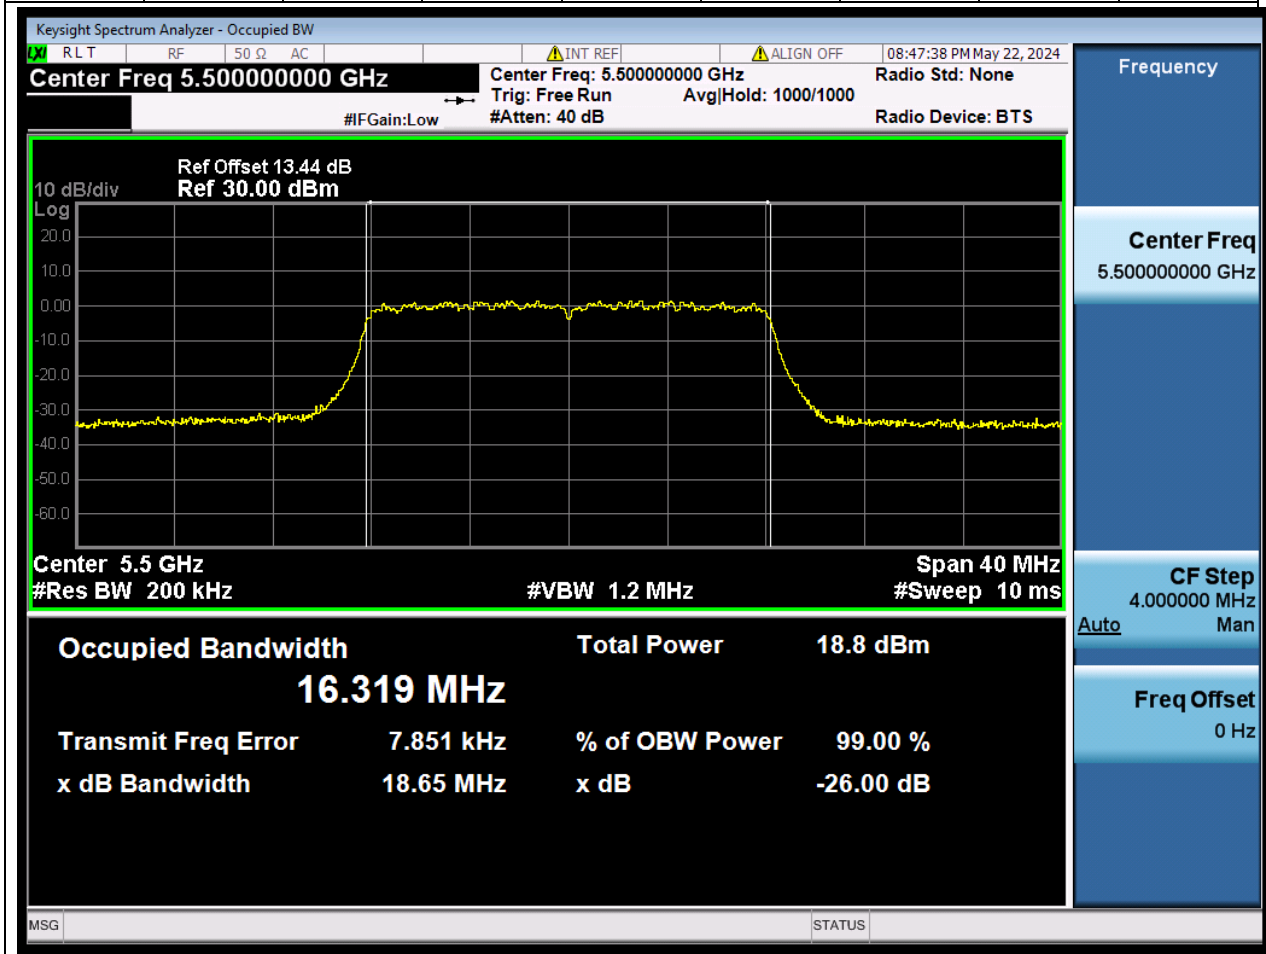

29. 802.11a_20M_U-NII-2C_L

29.1. A.2.2-99% Bandwidth(NTNV)

Center Frequency (MHz)	OBW Power (%)	RBW (MHz)	Detector	Limit (MHz)	OBW (MHz)	Verdict
5500	99	0.2	Peak	0	16.318651	N/A