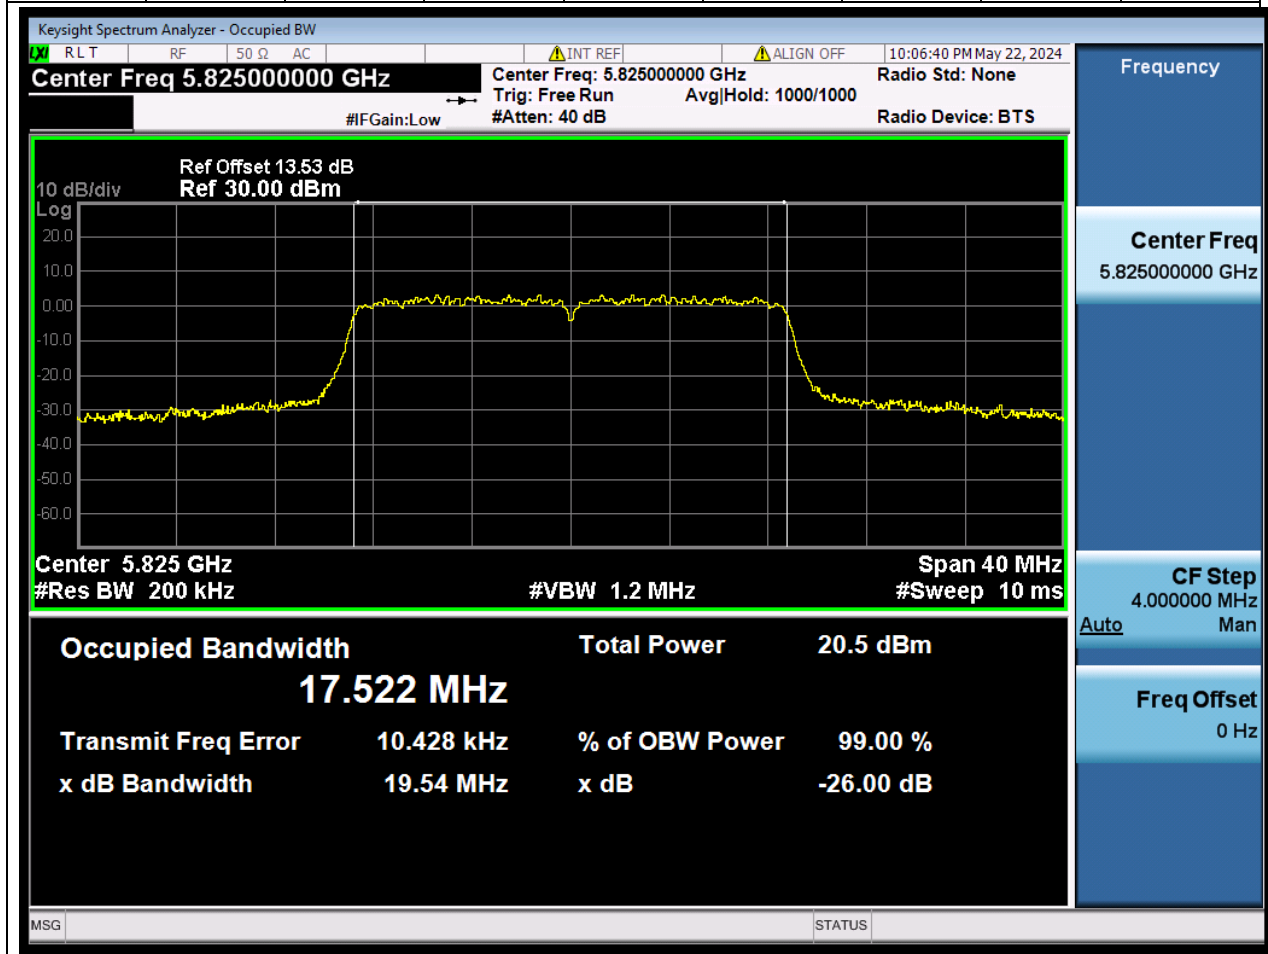

56. 802.11ac_20M_U-NII-3_H

56.1. A.2.2-99% Bandwidth(NTNV)

Center Frequency (MHz)	OBW Power (%)	RBW (MHz)	Detector	Limit (MHz)	OBW (MHz)	Verdict
5825	99	0.2	Peak	0	17.522448	N/A