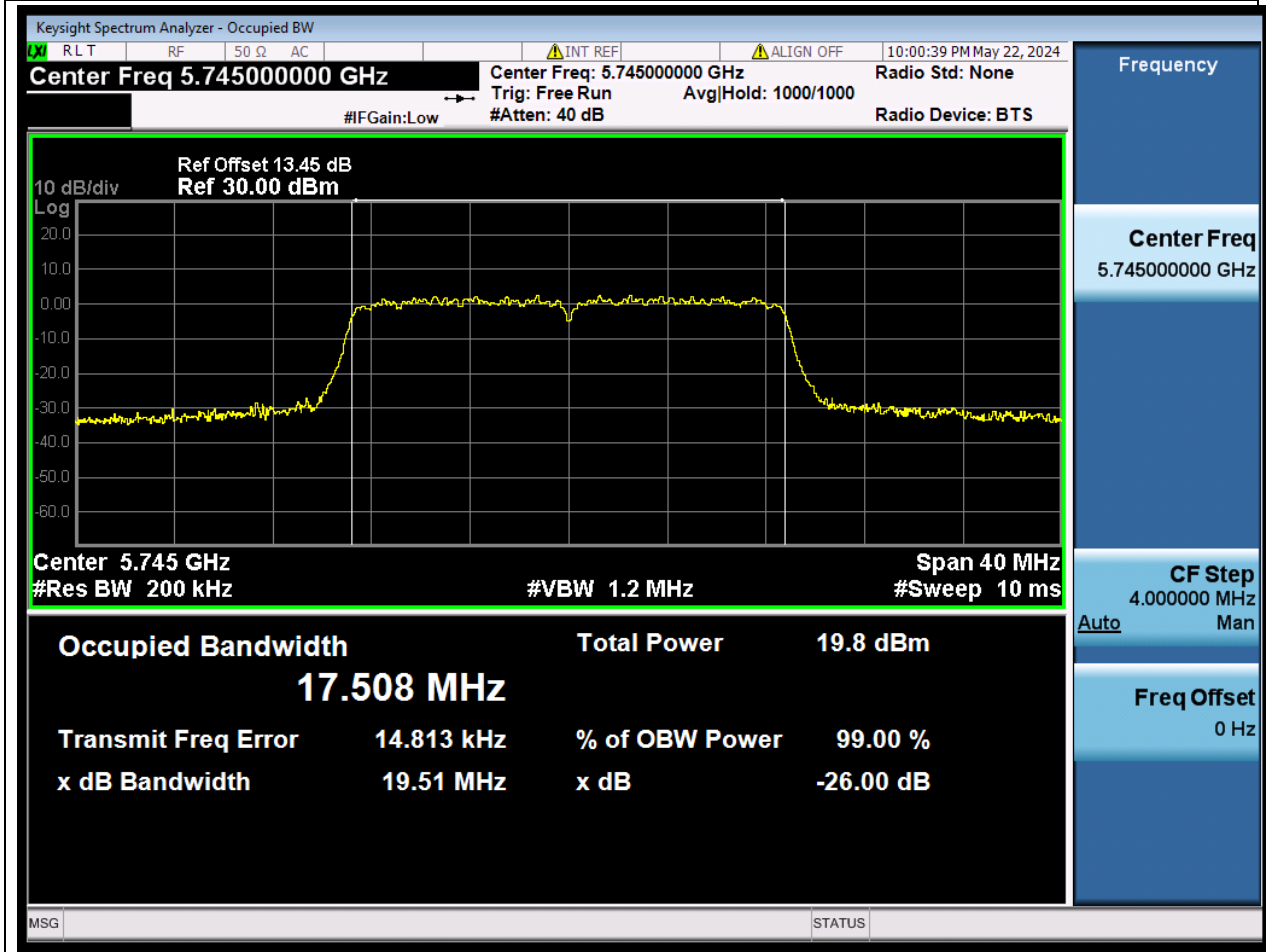

54. 802.11ac_20M_U-NII-3_L

54.1. A.2.2-99% Bandwidth(NTNV)

Center Frequency (MHz)	OBW Power (%)	RBW (MHz)	Detector	Limit (MHz)	OBW (MHz)	Verdict
5745	99	0.2	Peak	0	17.50782	N/A