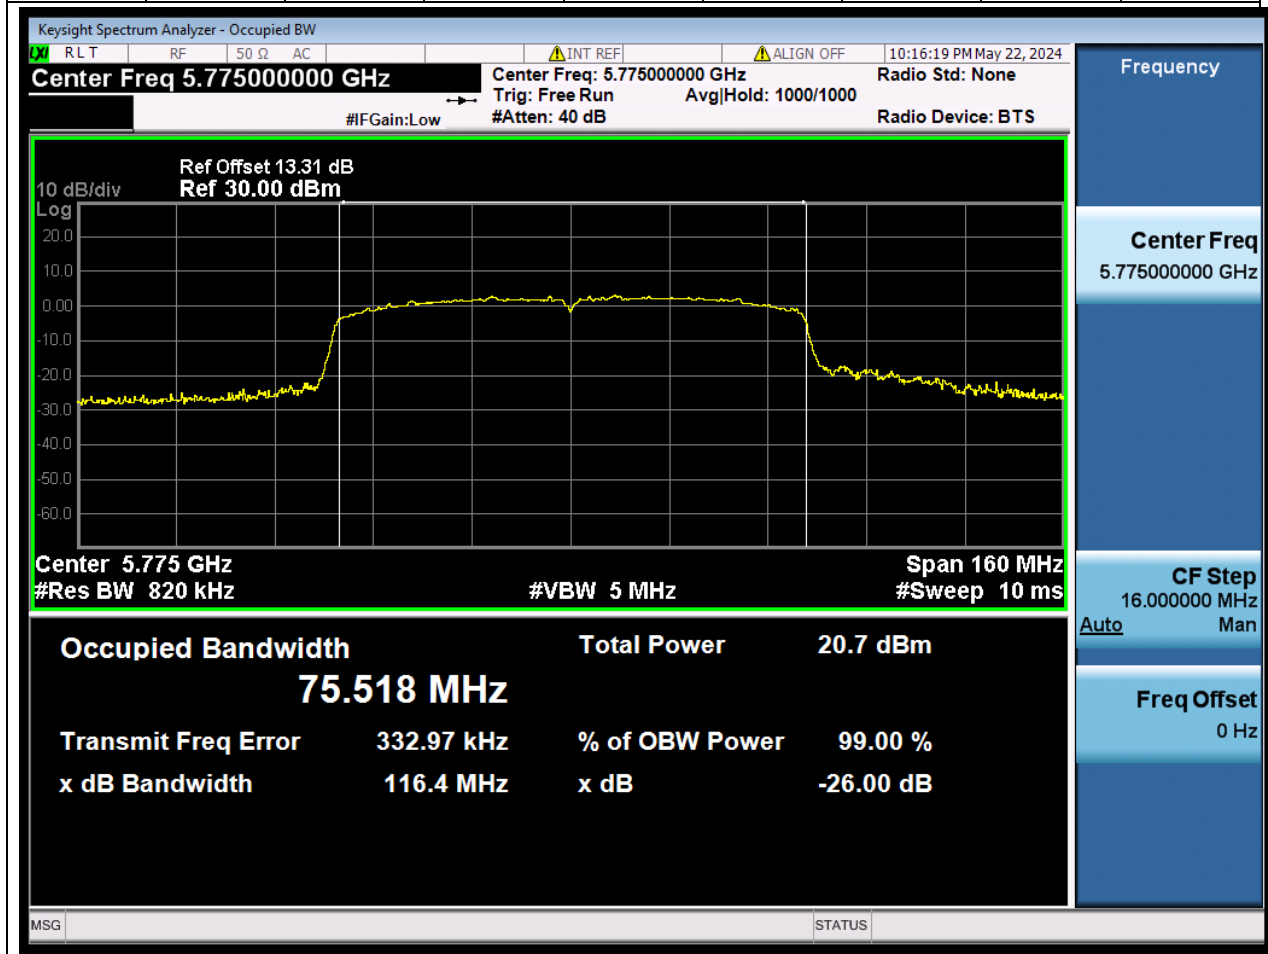

59. 802.11ac_80M_U-NII-3_M

59.1. A.2.2-99% Bandwidth(NTNV)

Center Frequency (MHz)	OBW Power (%)		RBW (MHz)	Detector	Limit (MHz)	OBW (MHz)	Verdict
5775	99		0.82	Peak	0	75.518408	N/A