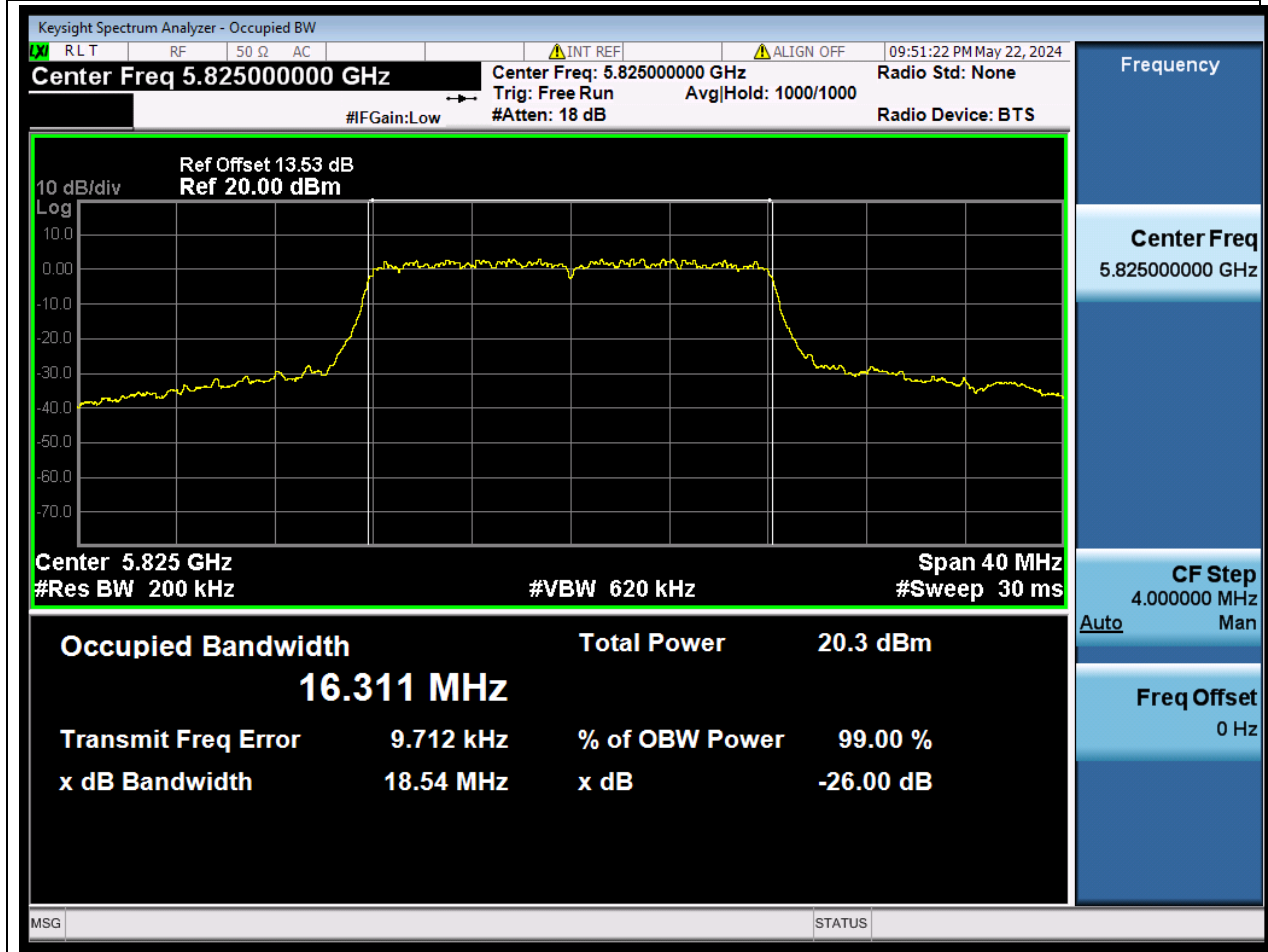

51. 802.11n_20M_U-NII-3_H

51.1. A.2-26dB Bandwidth(NTNV)

Center Frequency (MHz)	XdB Down	RBW (MHz)	Detector	Limit (MHz)	XdB BandWidth (MHz)	Verdict
5825	26	0.2	Peak	0	18.541874	N/A