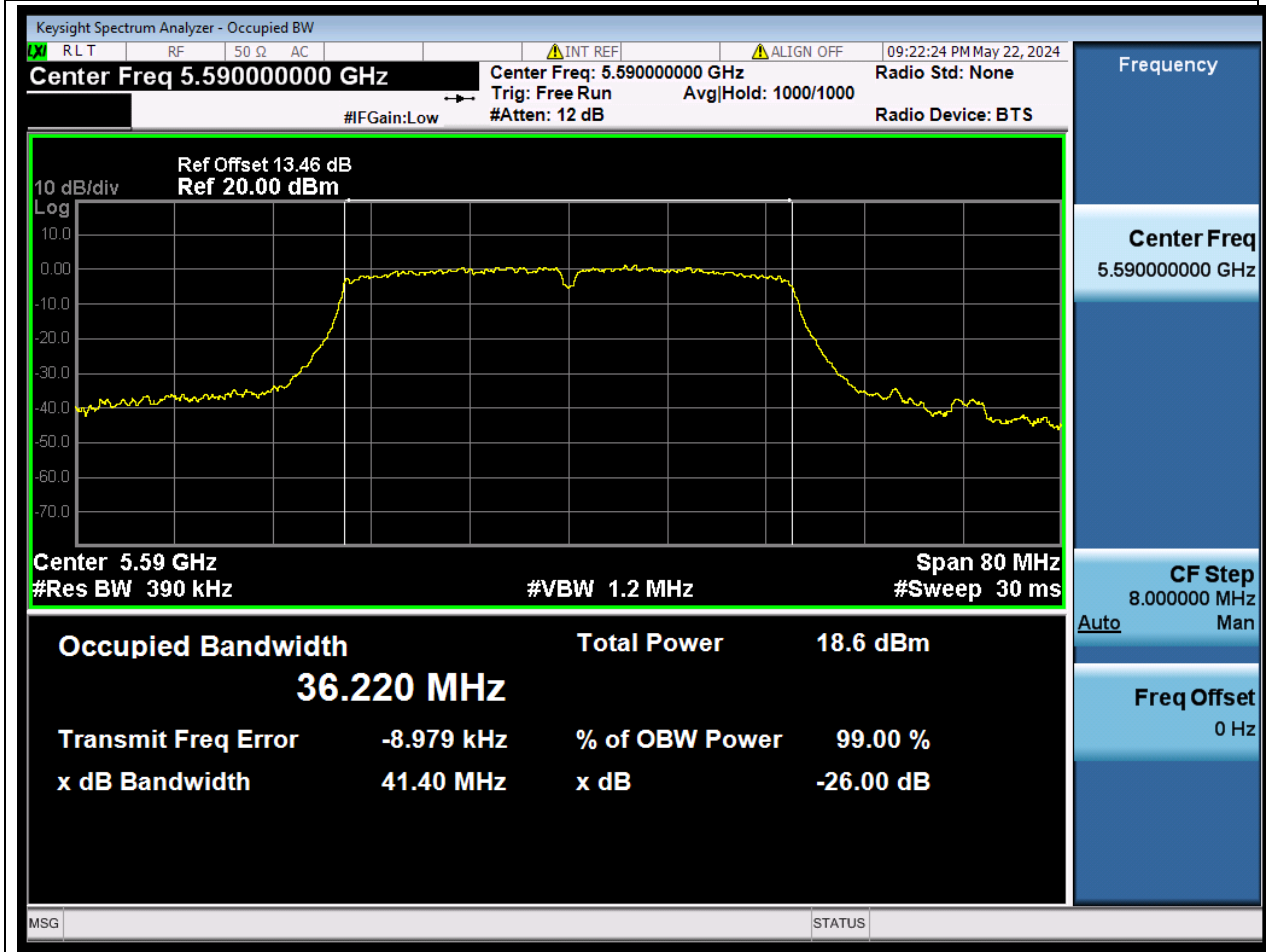

42. 802.11ac_40M_U-NII-2C_M

42.1. A.2-26dB Bandwidth(NTNV)

Center Frequency (MHz)	XdB Down	RBW (MHz)	Detector	Limit (MHz)	XdB BandWidth (MHz)	Verdict
5590	26	0.39	Peak	0	41.397431	N/A