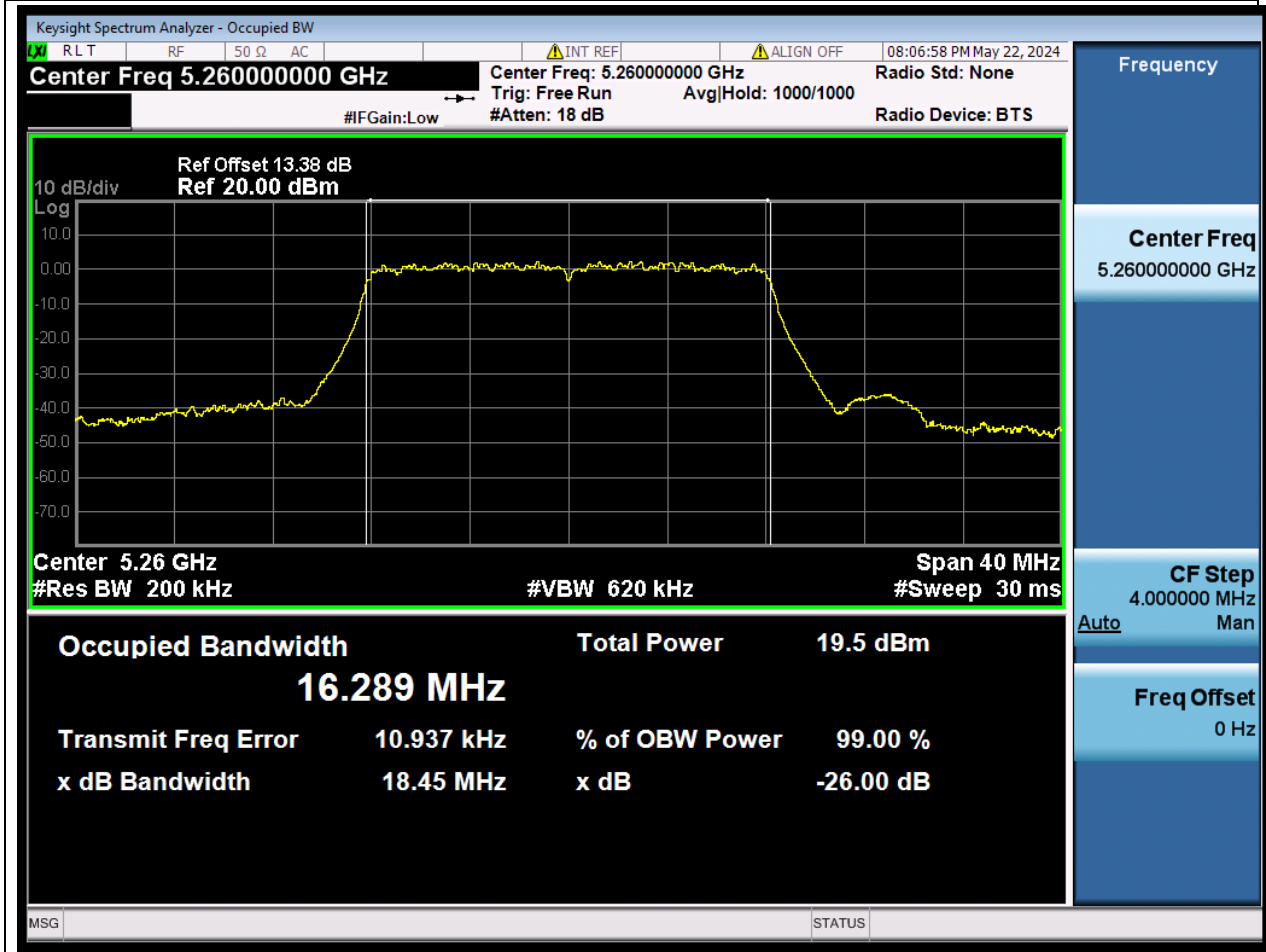

15. 802.11a_20M_U-NII-2A_L

15.1. A.2-26dB Bandwidth(NTNV)

Center Frequency (MHz)	XdB Down	RBW (MHz)	Detector	Limit (MHz)	XdB BandWidth (MHz)	Verdict
5260	26	0.2	Peak	0	18.449312	N/A