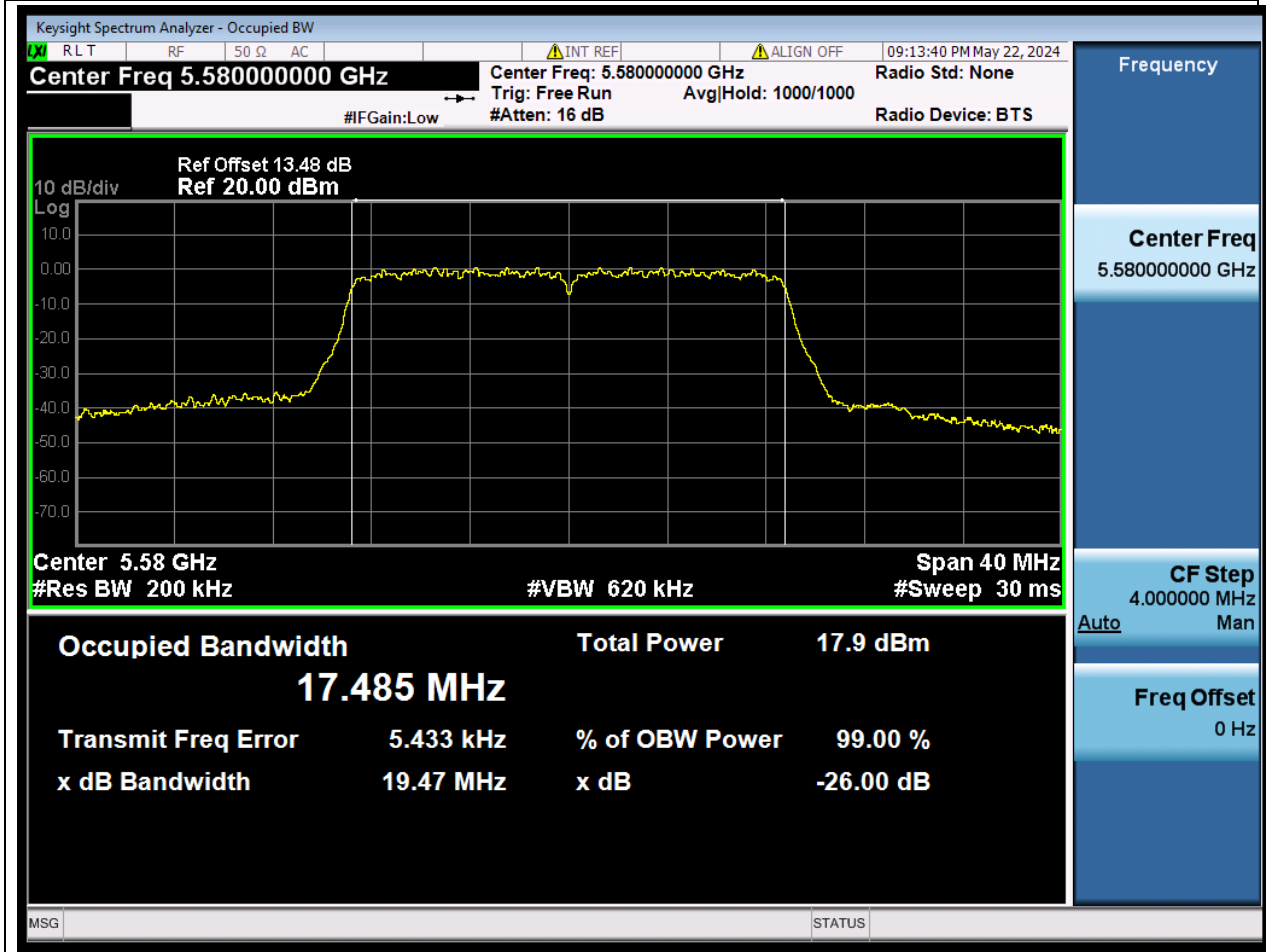

39. 802.11ac_20M_U-NII-2C_M

39.1. A.2-26dB Bandwidth(NTNV)

Center Frequency (MHz)	XdB Down	RBW (MHz)	Detector	Limit (MHz)	XdB BandWidth (MHz)	Verdict
5580	26	0.2	Peak	0	19.465913	N/A