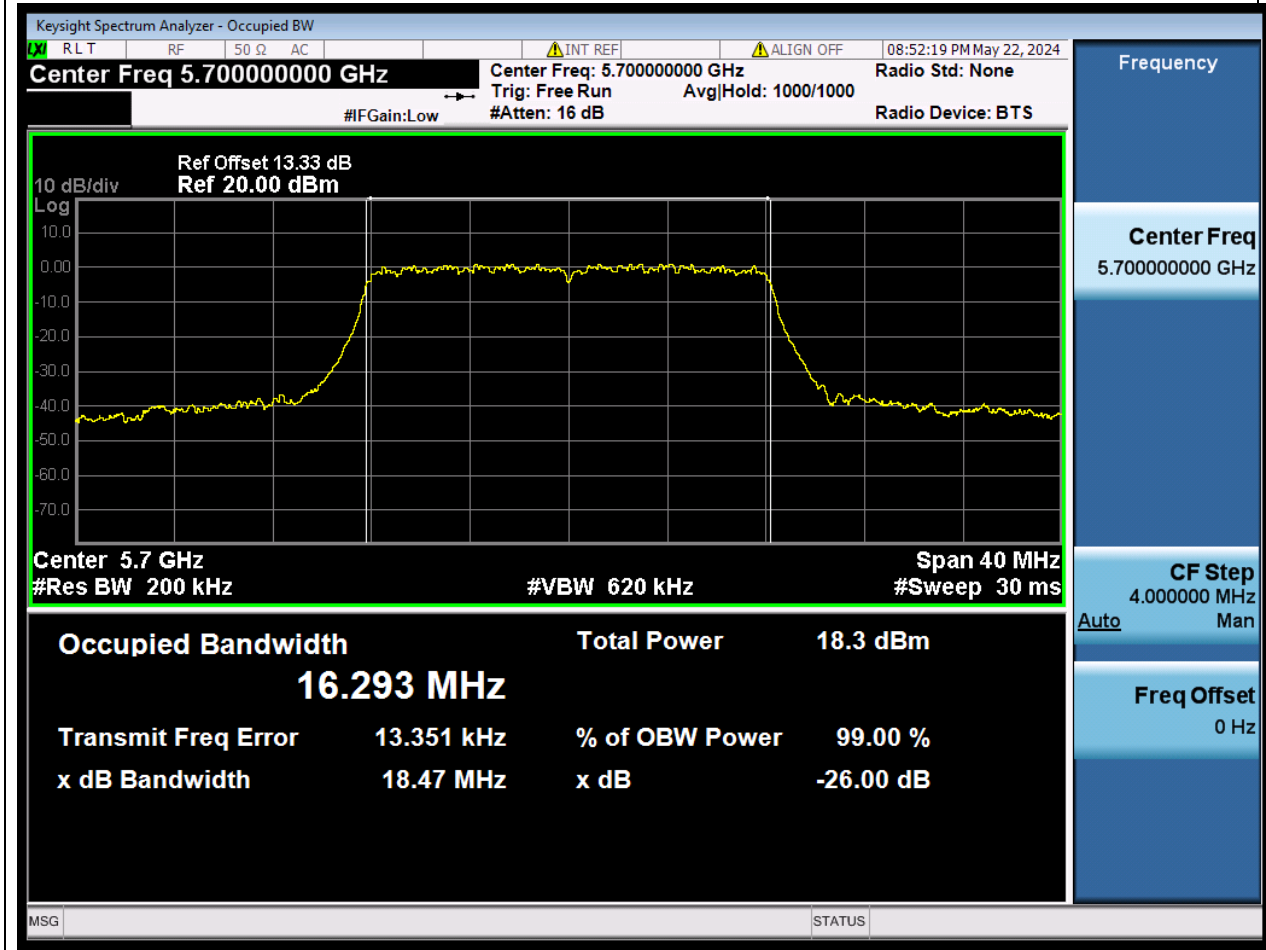

31. 802.11a_20M_U-NII-2C_H

31.1. A.2-26dB Bandwidth(NTNV)

Center Frequency (MHz)	XdB Down	RBW (MHz)	Detector	Limit (MHz)	XdB BandWidth (MHz)	Verdict
5700	26	0.2	Peak	0	18.468278	N/A