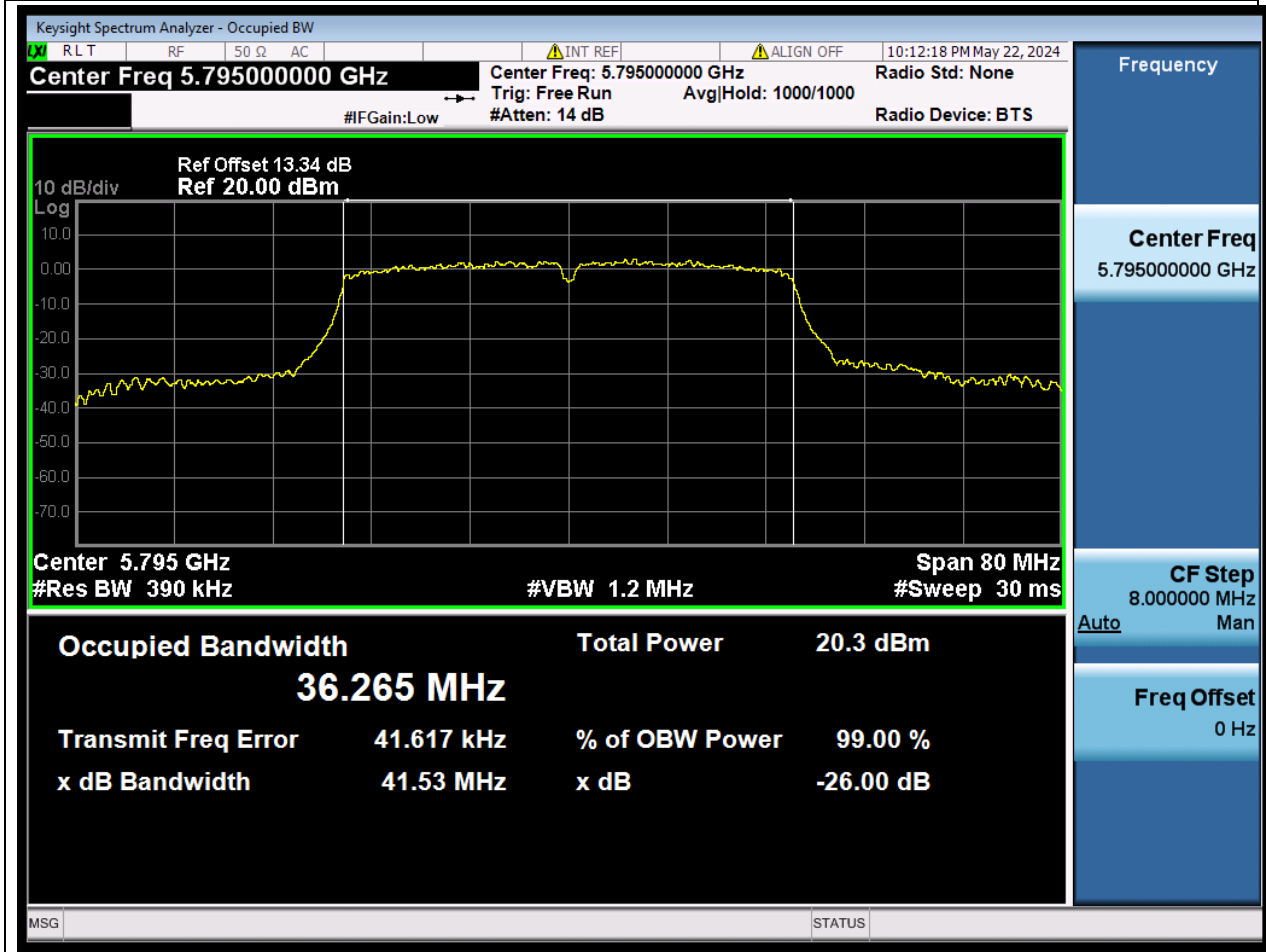

58. 802.11ac_40M_U-NII-3_H

58.1. A.2-26dB Bandwidth(NTNV)

Center Frequency (MHz)	XdB Down	RBW (MHz)	Detector	Limit (MHz)	XdB BandWidth (MHz)	Verdict
5795	26	0.39	Peak	0	41.53419	N/A