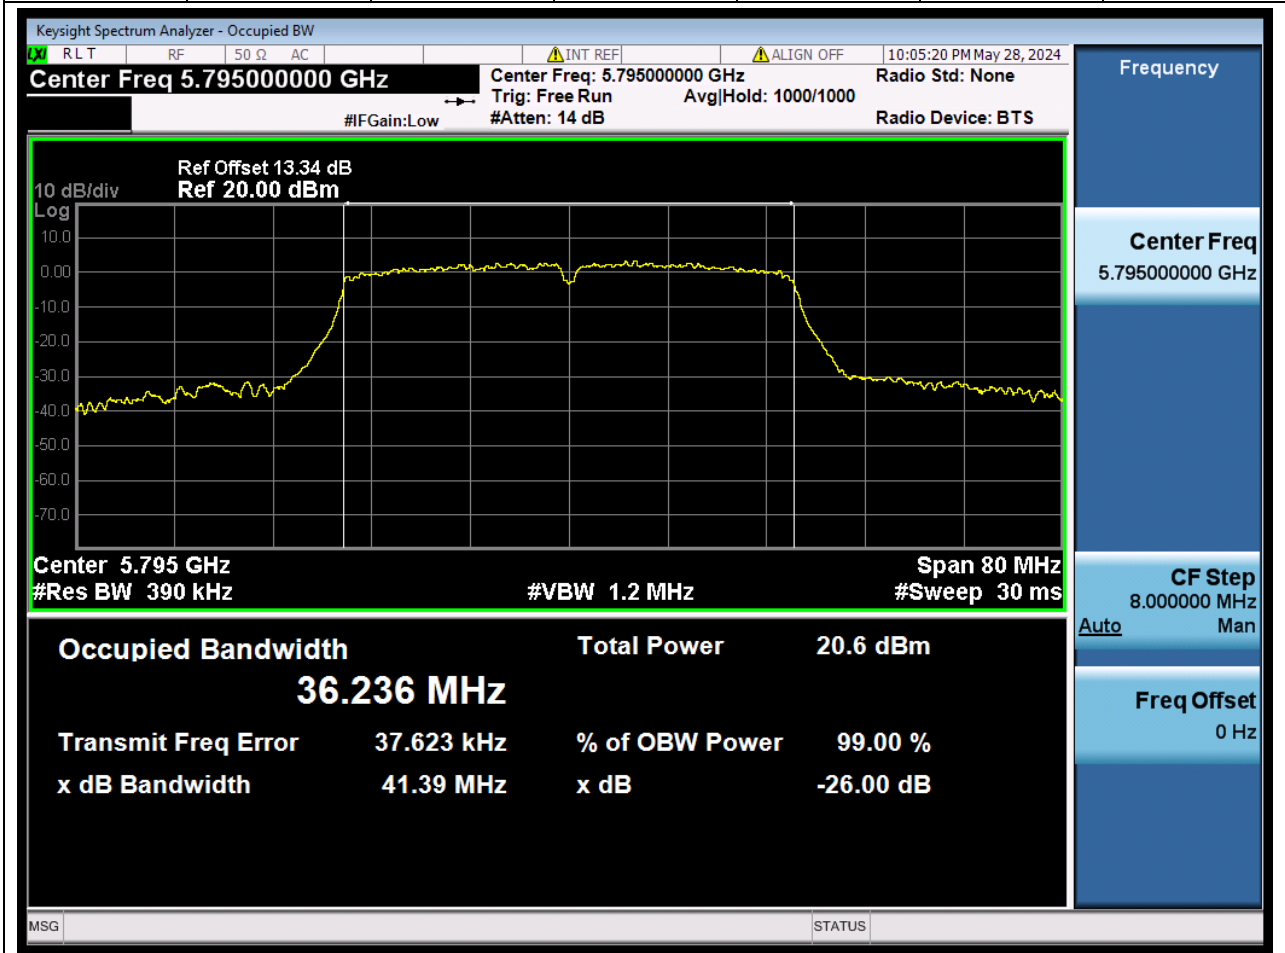

58. 802.11ac_40M_U-NII-3_H

58.1. A.2-26dB Bandwidth(NTNV)

Center Frequency (MHz)	XdB Down	RBW (MHz)	Detector	Limit (MHz)	XdB BandWidth (MHz)	Verdict
5795	26	0.39	Peak	0	41.387759	N/A