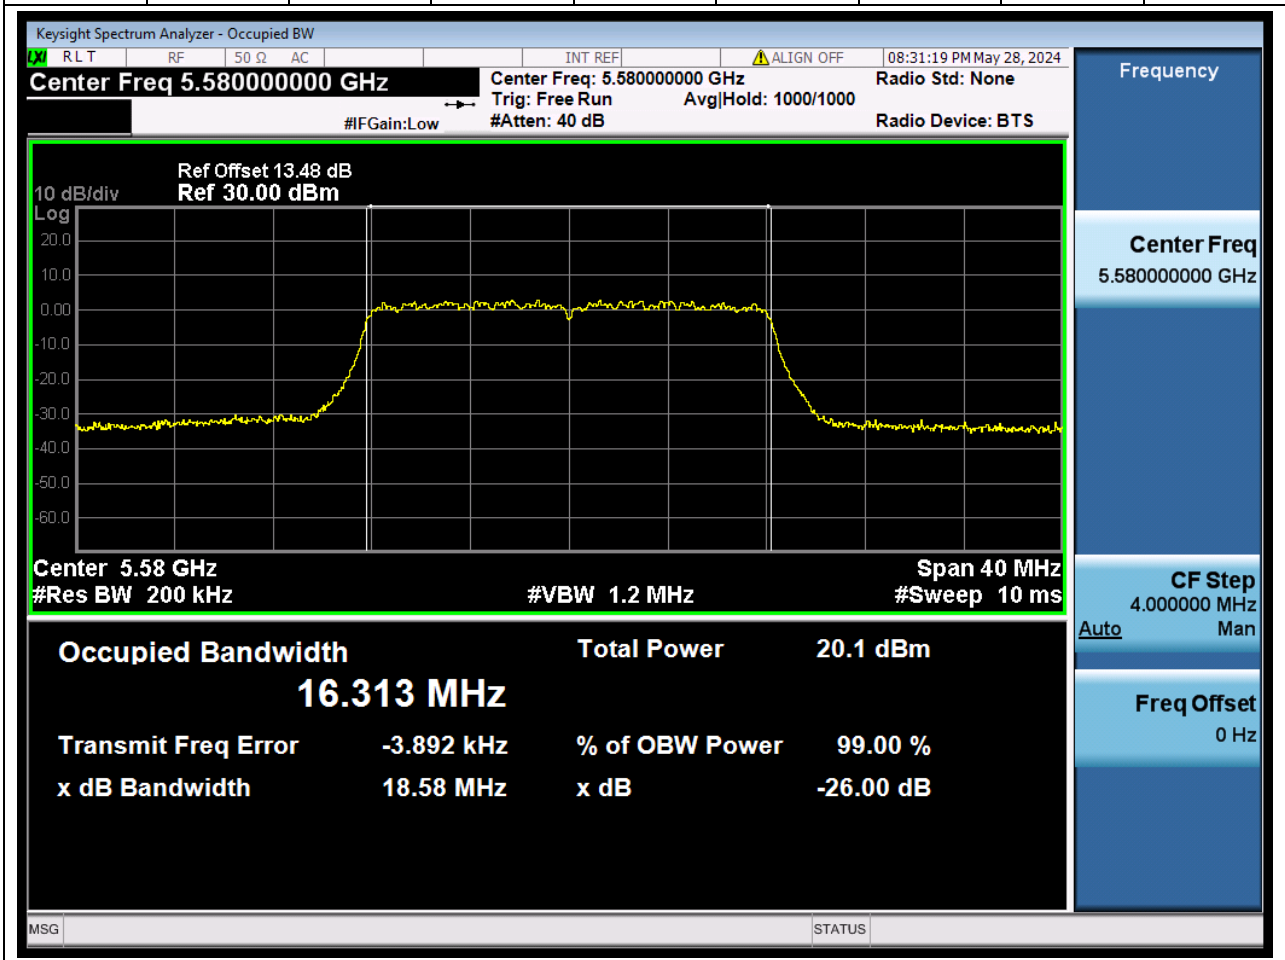

30. 802.11a_20M_U-NII-2C_M

30.1. A.2.2-99% Bandwidth(NTNV)

Center Frequency (MHz)	OBW Power (%)	RBW (MHz)	Detector	Limit (MHz)	OBW (MHz)	Verdict
5580	99	0.2	Peak	0	16.313178	N/A