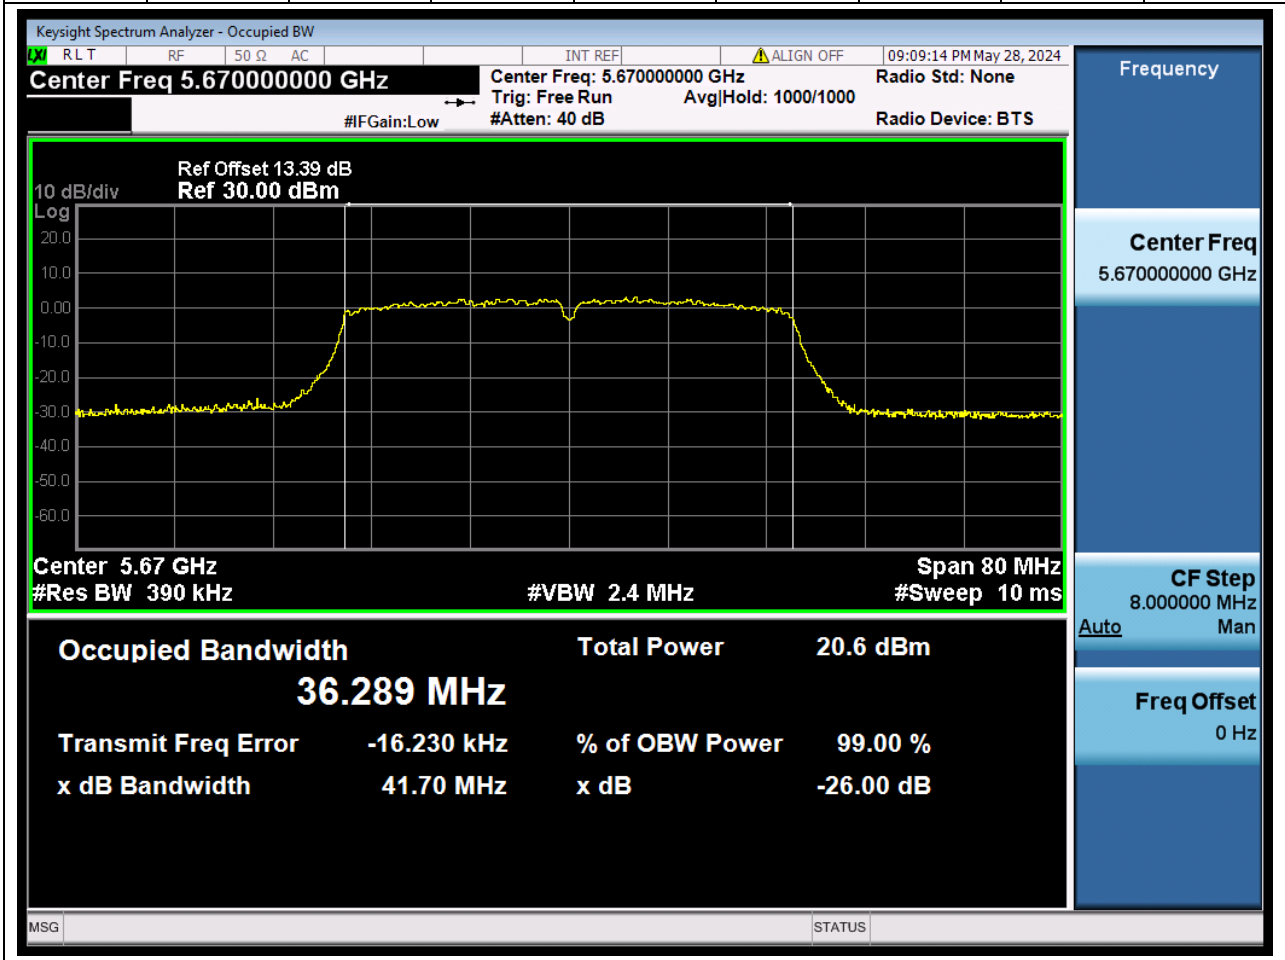

43. 802.11ac_40M_U-NII-2C_H

43.1. A.2.2-99% Bandwidth(NTNV)

Center Frequency (MHz)	OBW Power (%)	RBW (MHz)	Detector	Limit (MHz)	OBW (MHz)	Verdict
5670	99	0.39	Peak	0	36.288806	N/A