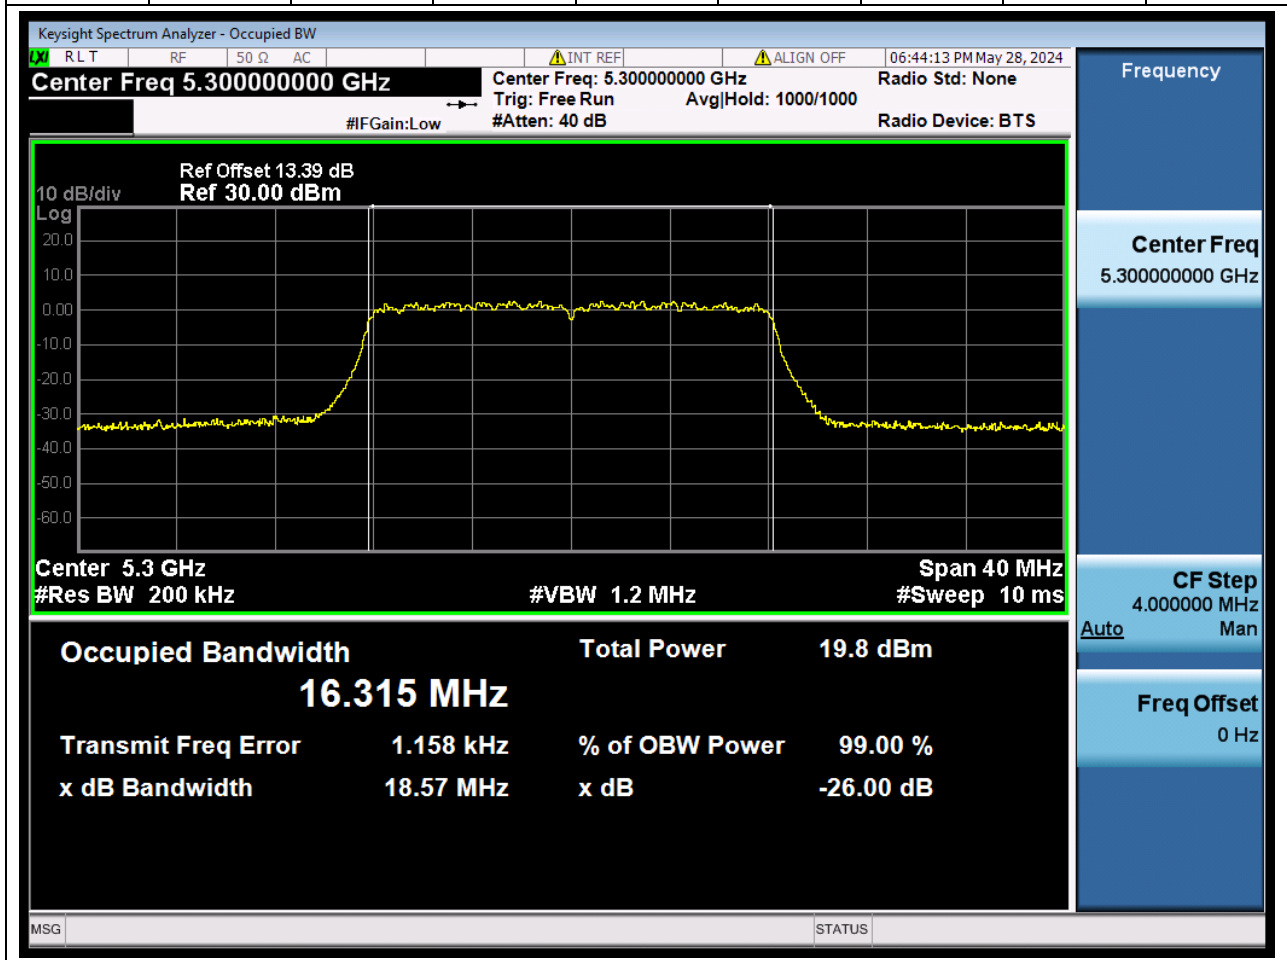

16. 802.11a_20M_U-NII-2A_M

16.1. A.2.2-99% Bandwidth(NTNV)

Center Frequency (MHz)	OBW Power (%)	RBW (MHz)	Detector	Limit (MHz)	OBW (MHz)	Verdict
5300	99	0.2	Peak	0	16.314783	N/A