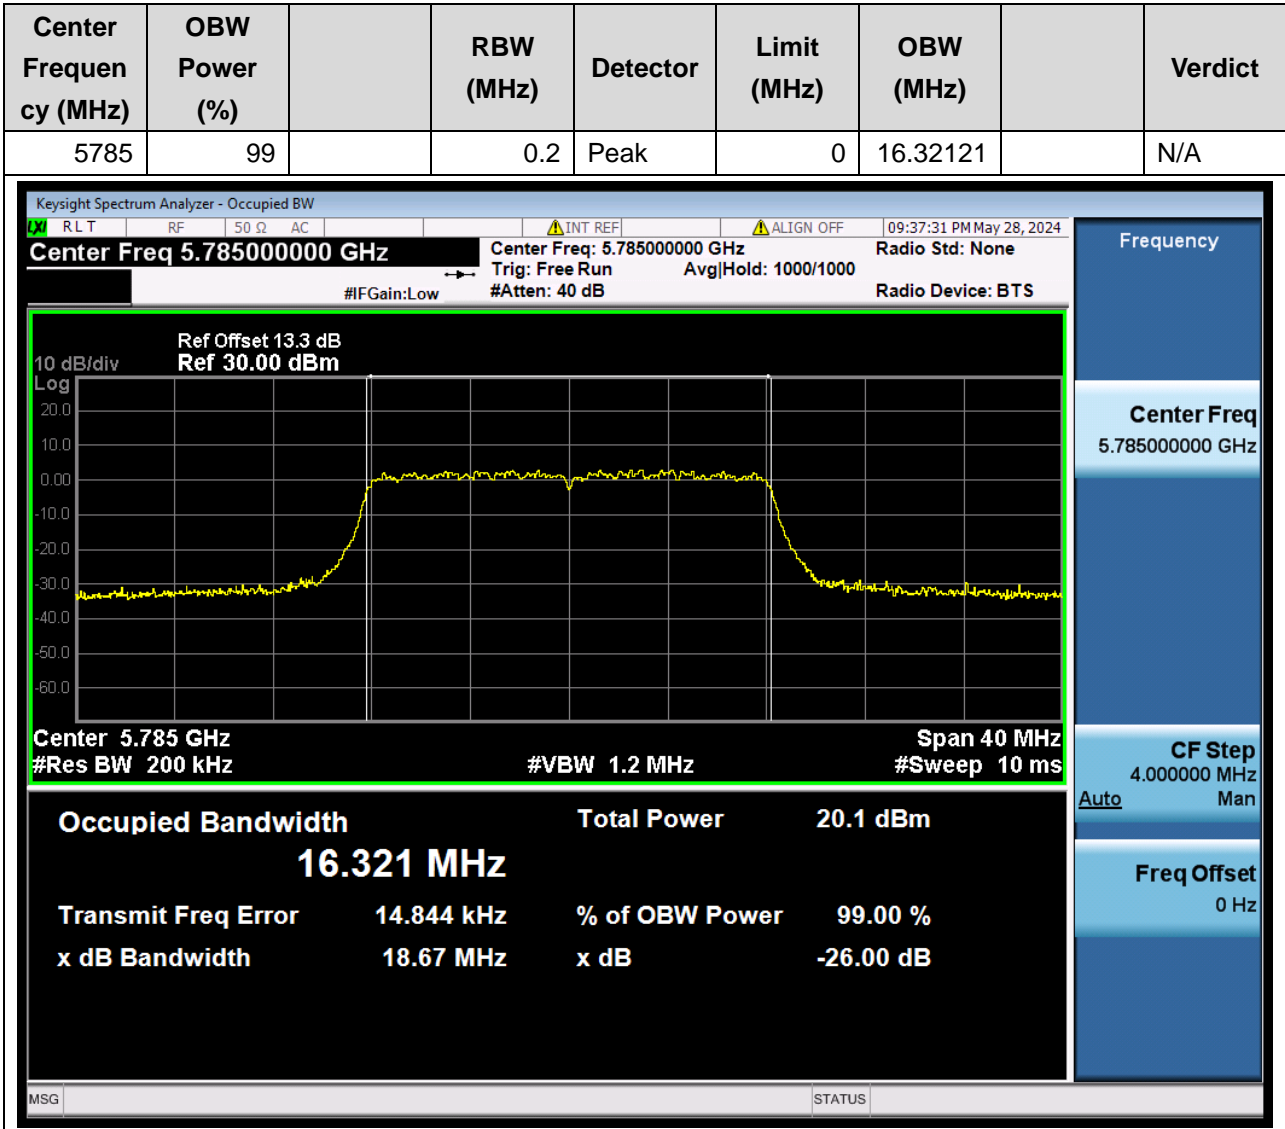

50. 802.11n_20M_U-NII-3_M

50.1. A.2.2-99% Bandwidth(NTNV)