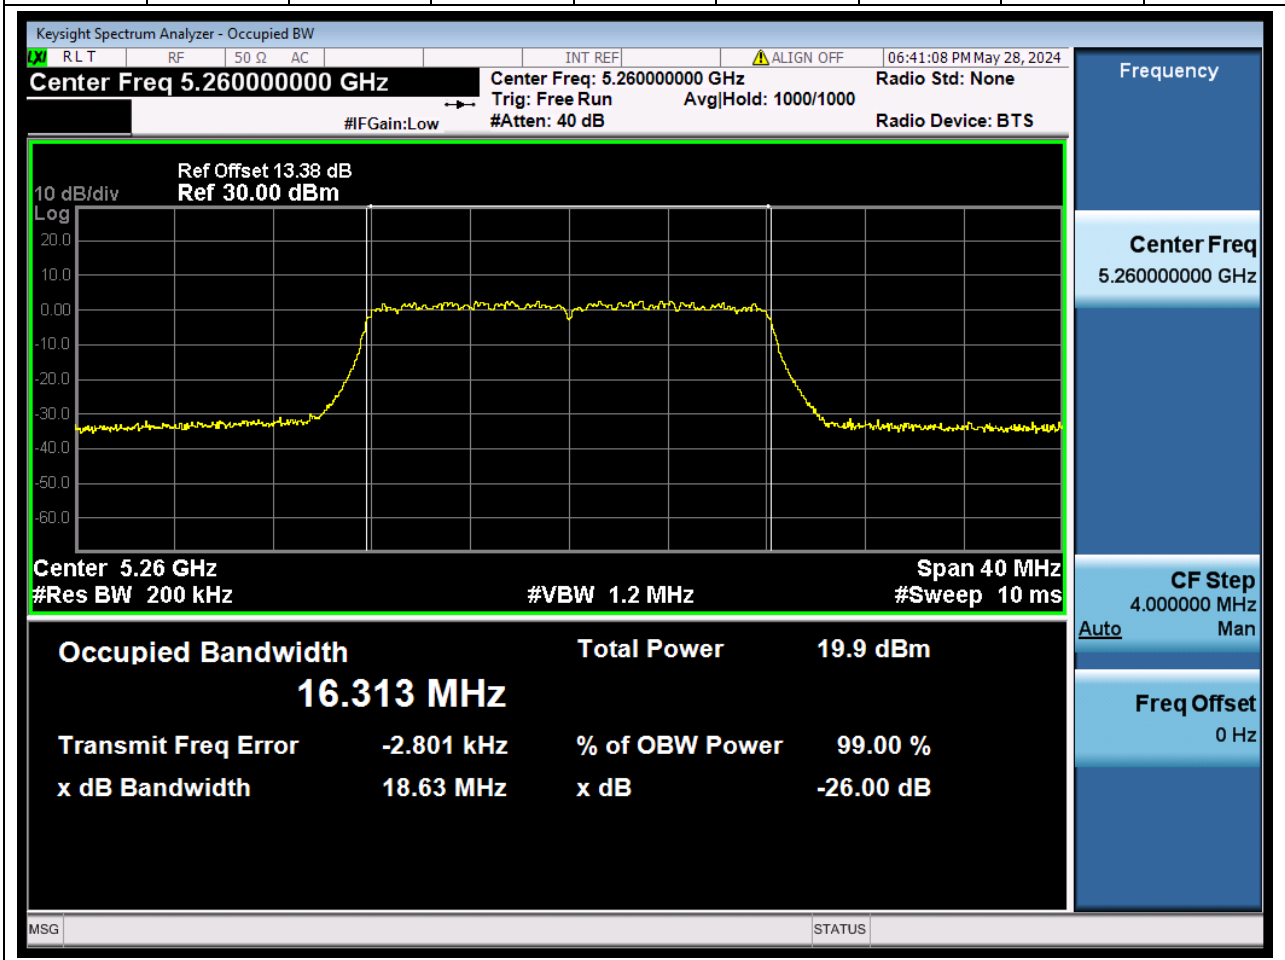

15. 802.11a_20M_U-NII-2A_L

15.1. A.2.2-99% Bandwidth(NTNV)

Center Frequency (MHz)	OBW Power (%)	RBW (MHz)	Detector	Limit (MHz)	OBW (MHz)	Verdict
5260	99	0.2	Peak	0	16.312536	N/A