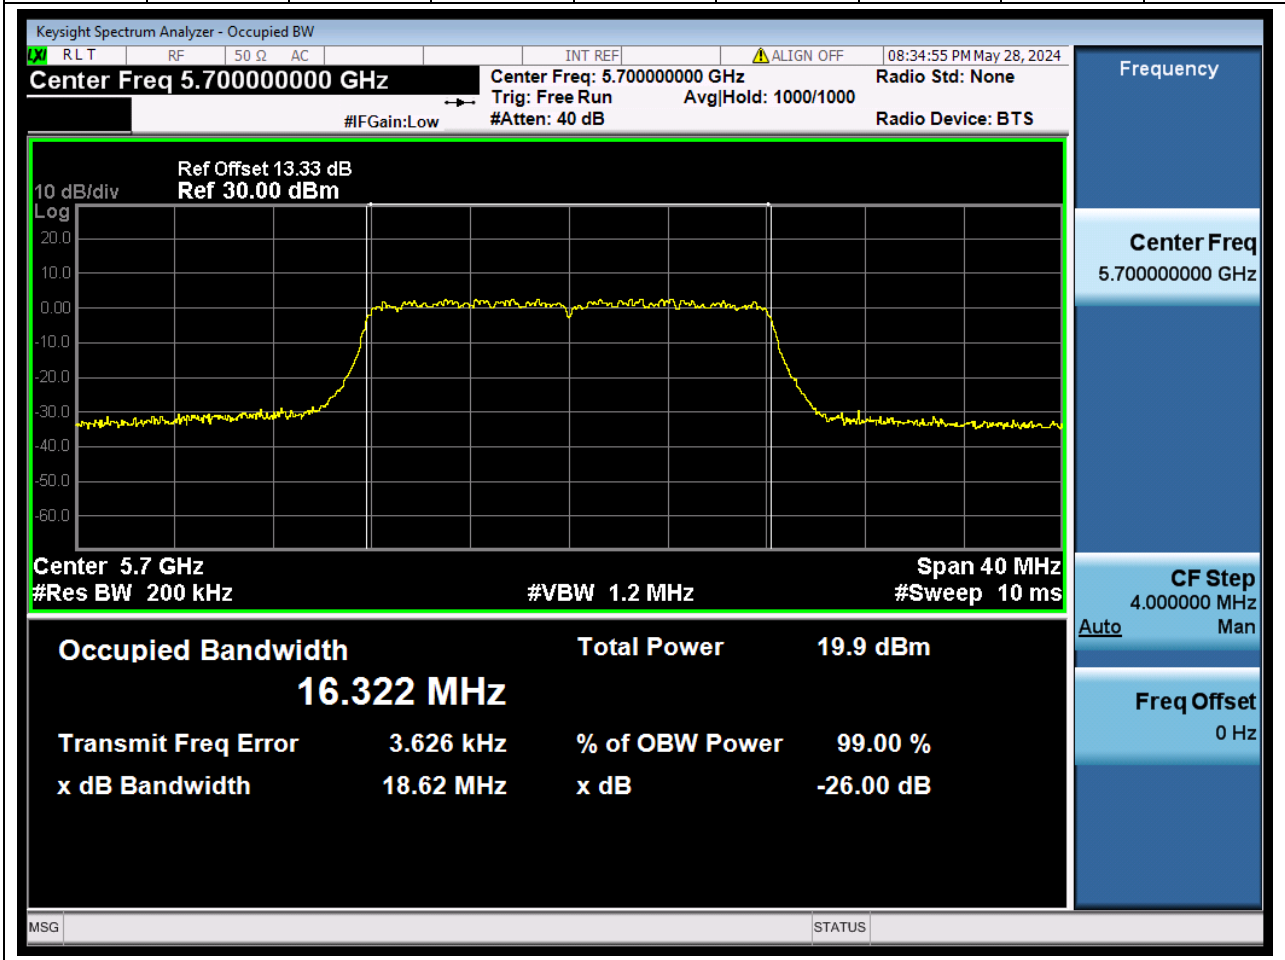

31. 802.11a_20M_U-NII-2C_H

31.1. A.2.2-99% Bandwidth(NTNV)

Center Frequency (MHz)	OBW Power (%)		RBW (MHz)	Detector	Limit (MHz)	OBW (MHz)		Verdict
5700	99		0.2	Peak	0	16.321582		N/A