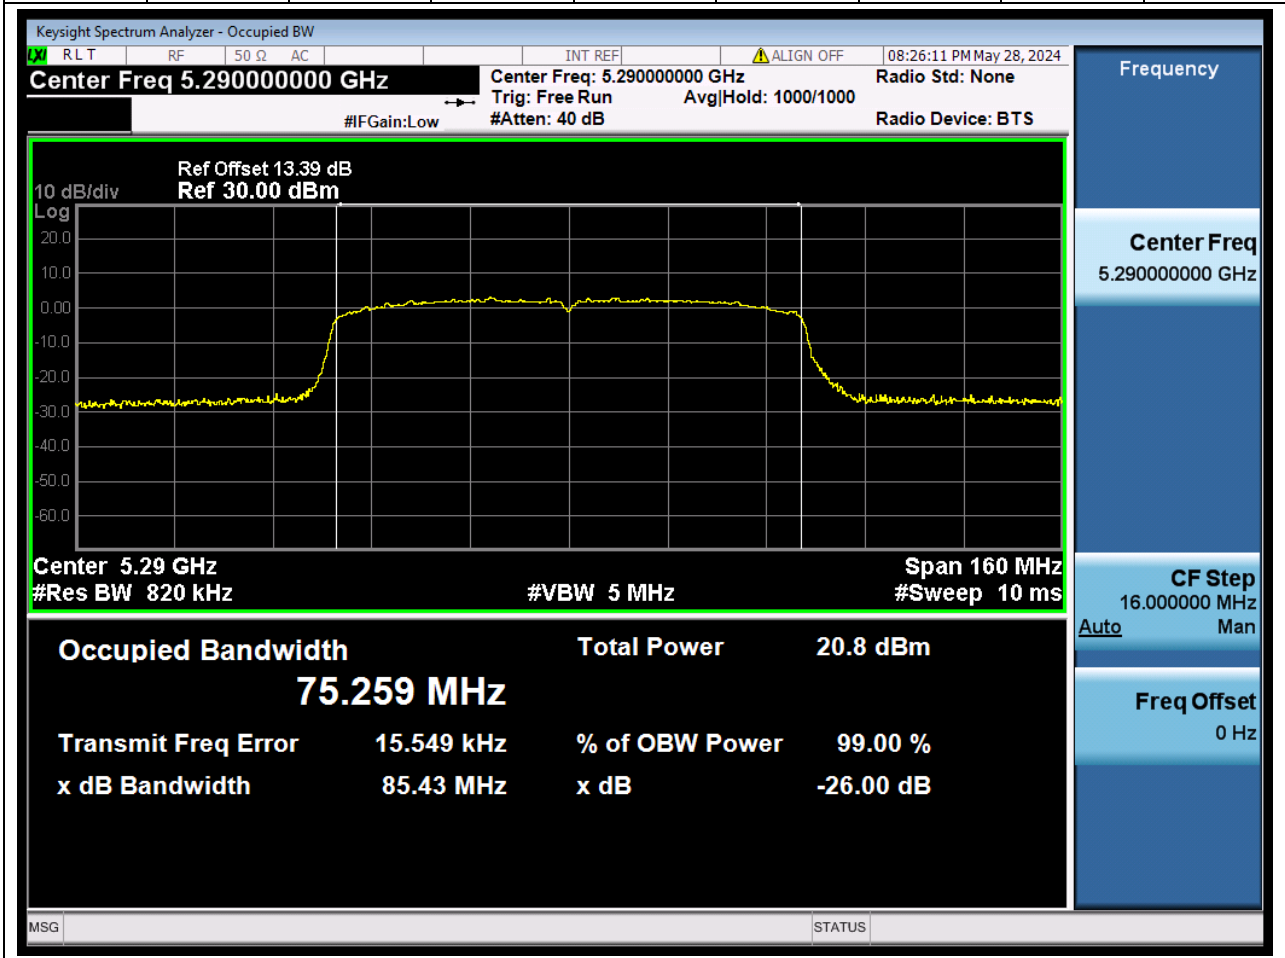

28. 802.11ac_80M_U-NII-2A_M

28.1. A.2.2-99% Bandwidth(NTNV)

Center Frequency (MHz)	OBW Power (%)	RBW (MHz)	Detector	Limit (MHz)	OBW (MHz)	Verdict
5290	99	0.82	Peak	0	75.259072	N/A