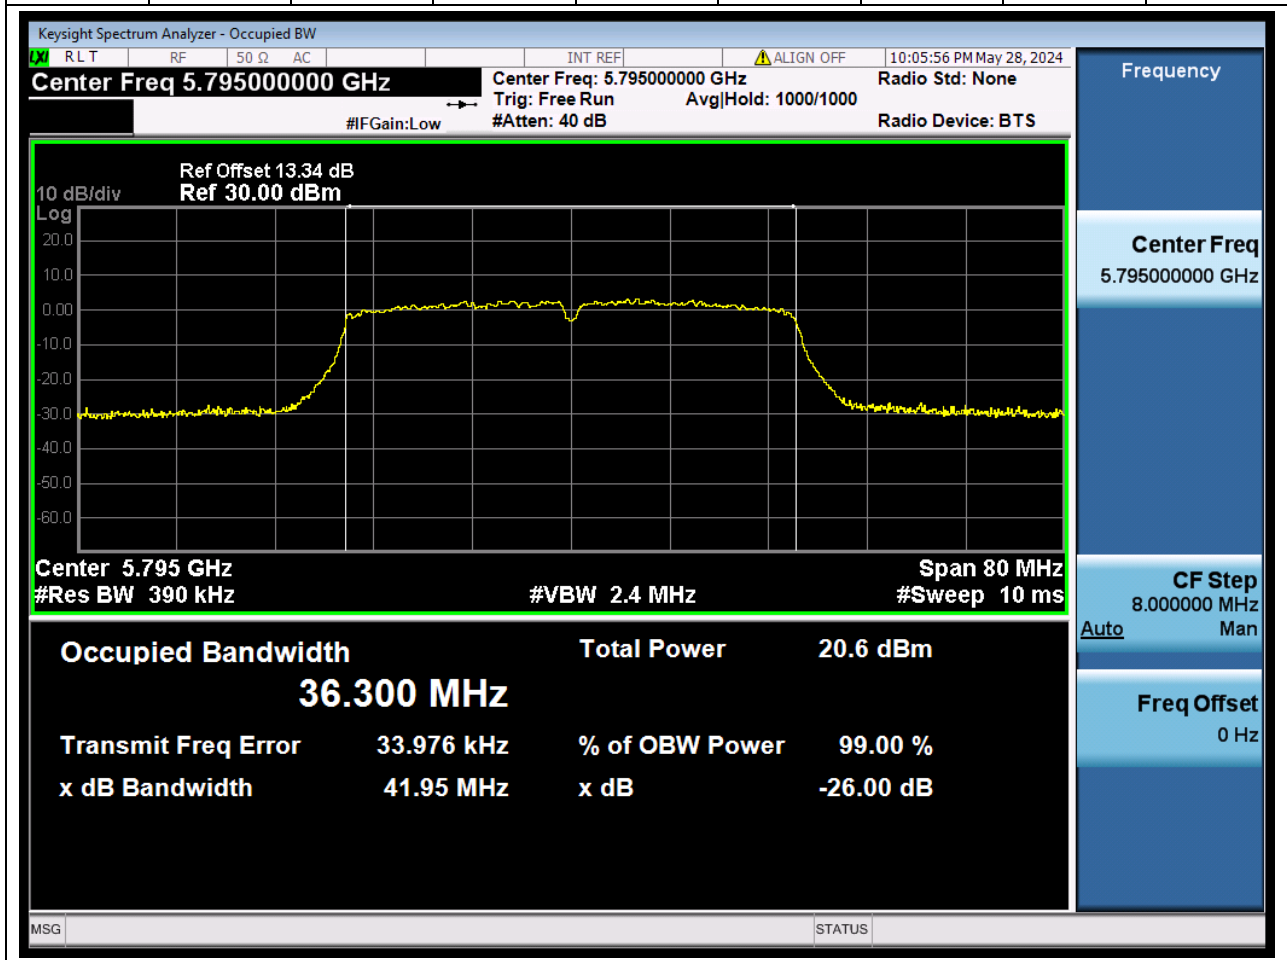

58. 802.11ac_40M_U-NII-3_H

58.1. A.2.2-99% Bandwidth(NTNV)

Center Frequency (MHz)	OBW Power (%)	RBW (MHz)	Detector	Limit (MHz)	OBW (MHz)	Verdict
5795	99	0.39	Peak	0	36.300045	N/A