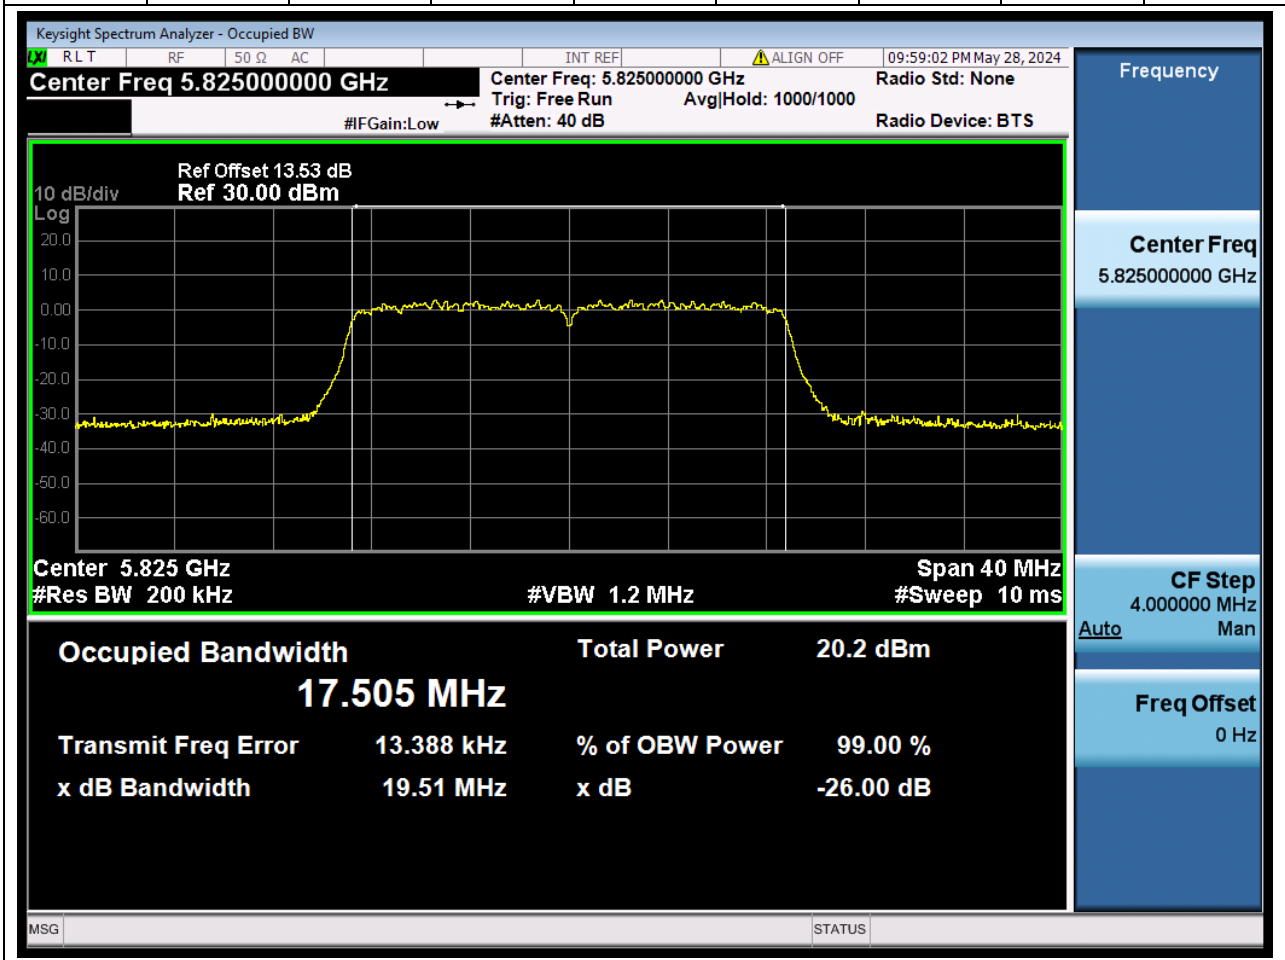

56. 802.11ac_20M_U-NII-3_H

56.1. A.2.2-99% Bandwidth(NTNV)

Center Frequency (MHz)	OBW Power (%)	RBW (MHz)	Detector	Limit (MHz)	OBW (MHz)	Verdict
5825	99	0.2	Peak	0	17.505383	N/A