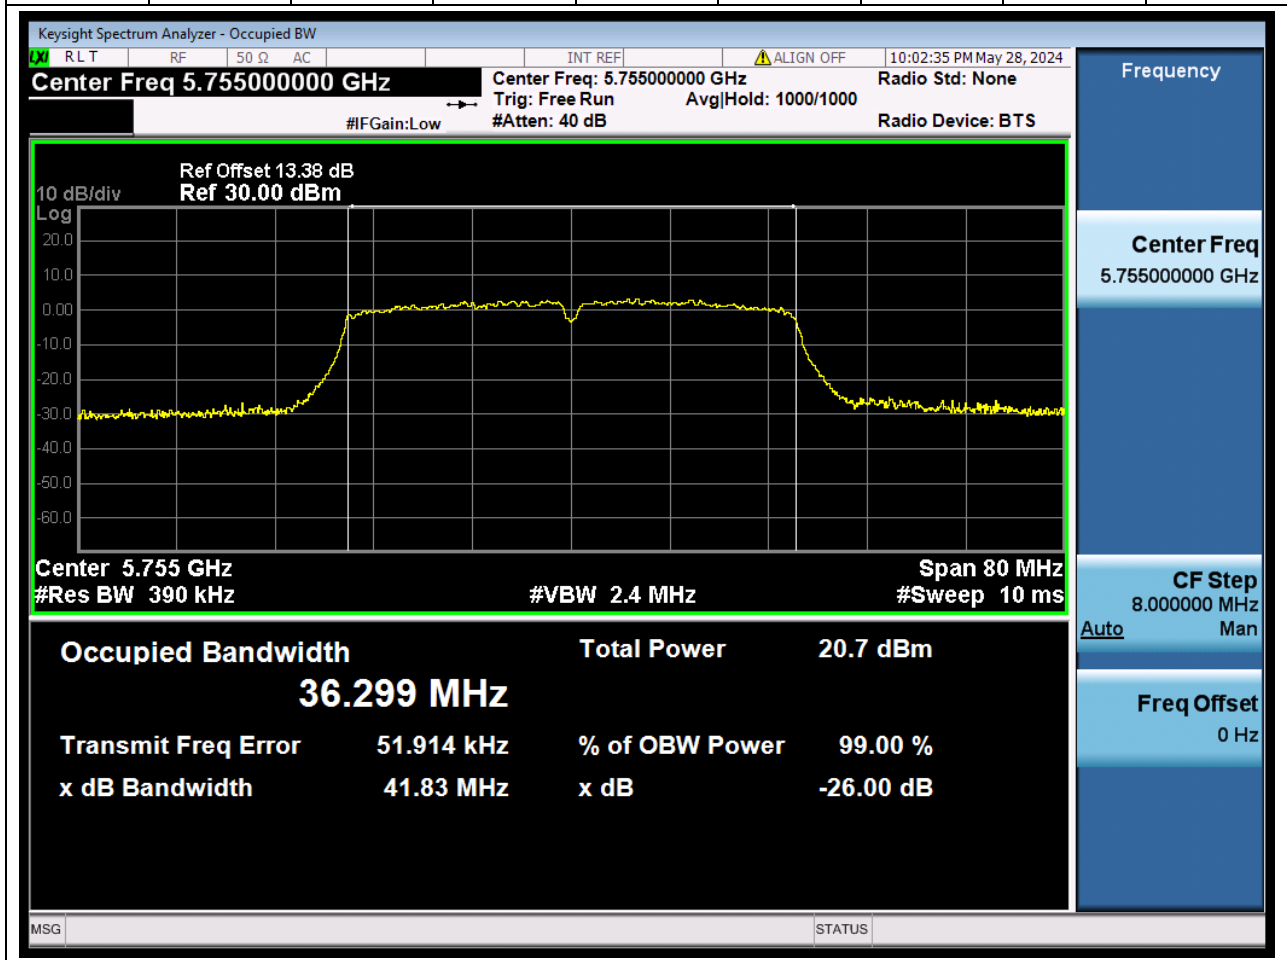

57. 802.11ac_40M_U-NII-3_L

57.1. A.2.2-99% Bandwidth(NTNV)

Center Frequency (MHz)	OBW Power (%)	RBW (MHz)	Detector	Limit (MHz)	OBW (MHz)	Verdict
5755	99	0.39	Peak	0	36.29926 2	N/A