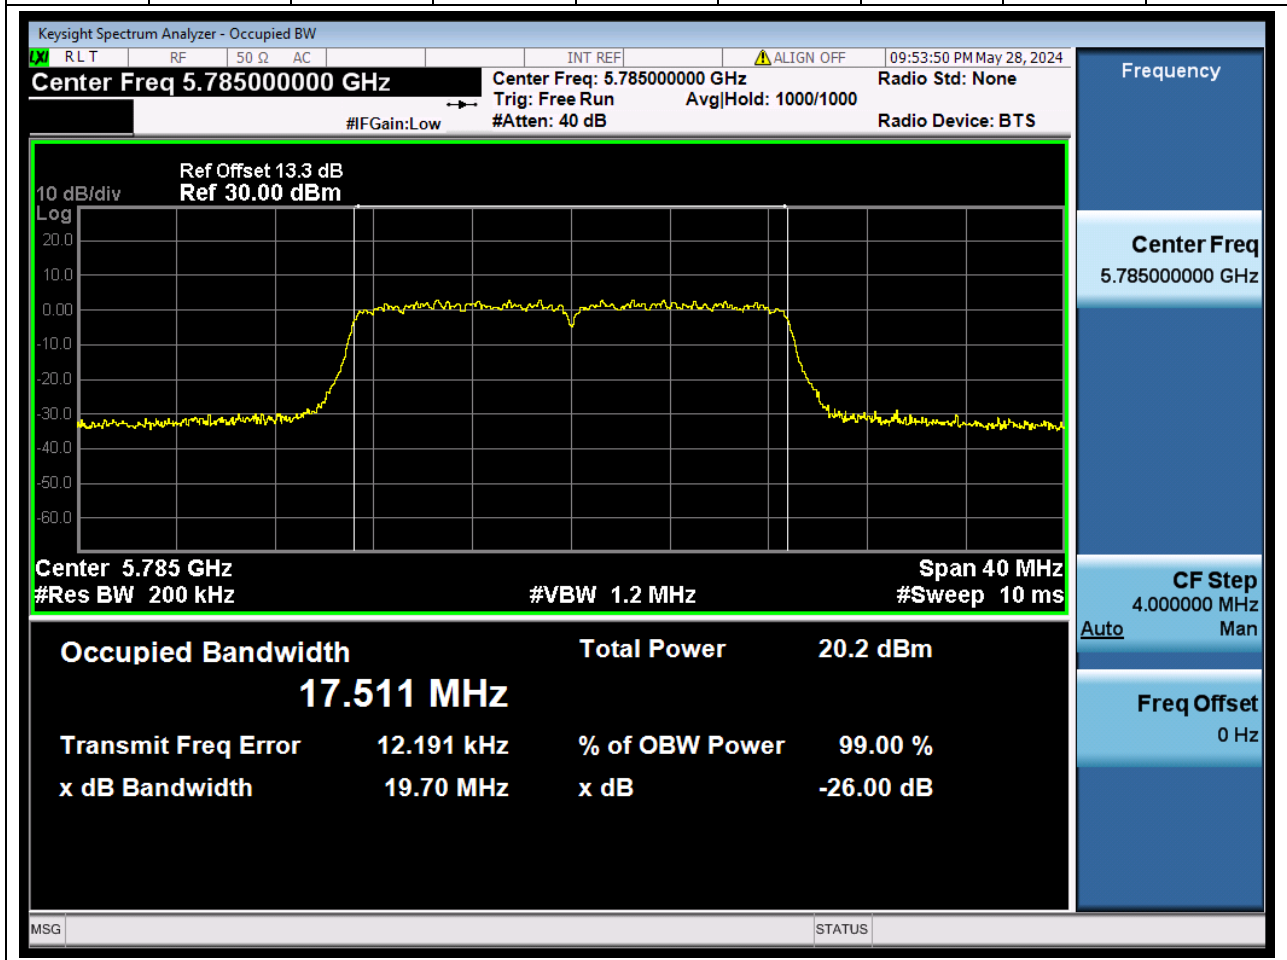

55. 802.11ac_20M_U-NII-3_M

55.1. A.2.2-99% Bandwidth(NTNV)

Center Frequency (MHz)	OBW Power (%)	RBW (MHz)	Detector	Limit (MHz)	OBW (MHz)	Verdict
5785	99	0.2	Peak	0	17.510738	N/A