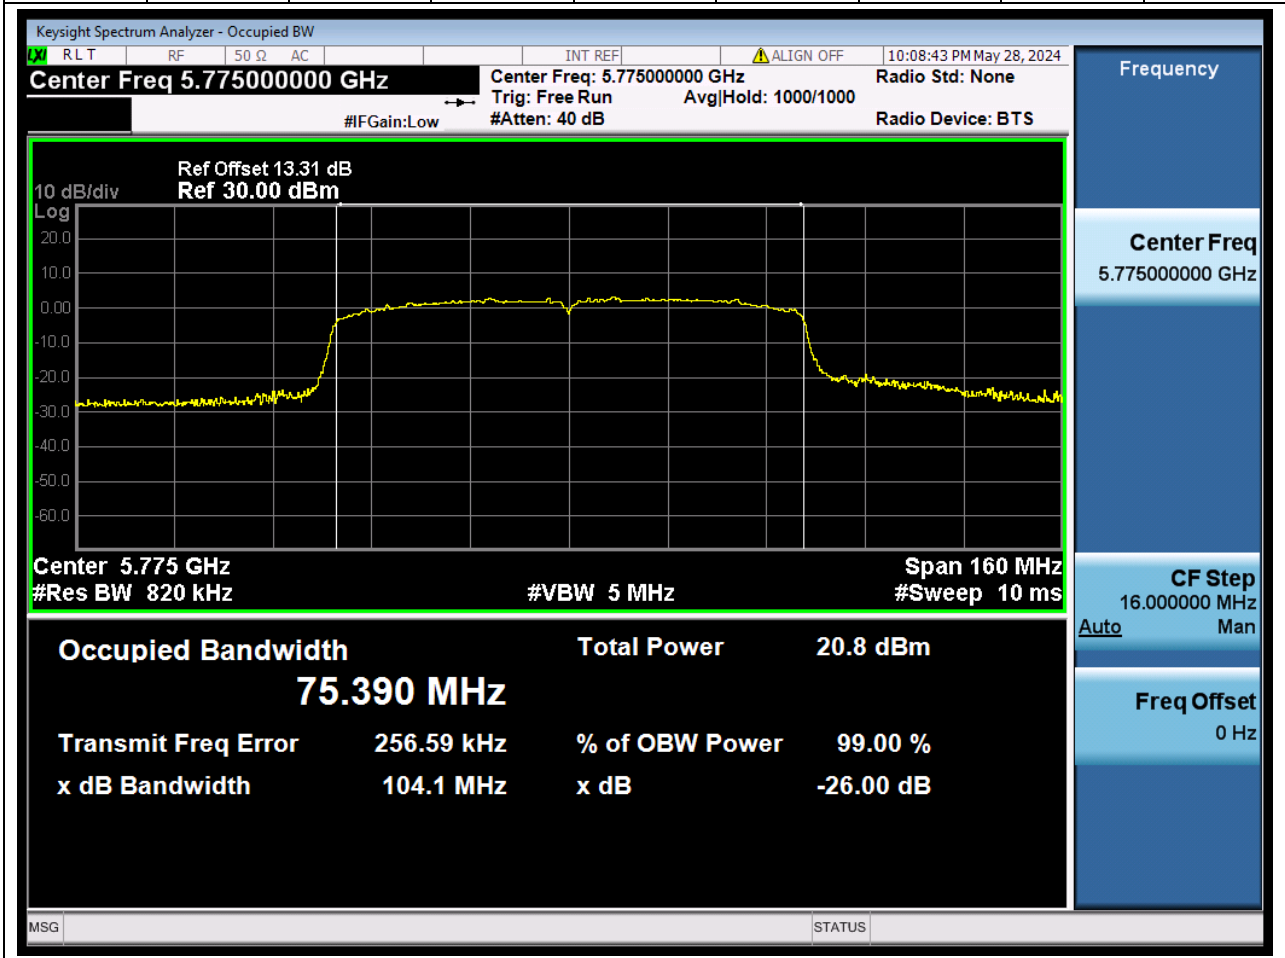

59. 802.11ac_80M_U-NII-3_M

59.1. A.2.2-99% Bandwidth(NTNV)

Center Frequency (MHz)	OBW Power (%)	RBW (MHz)	Detector	Limit (MHz)	OBW (MHz)	Verdict
5775	99	0.82	Peak	0	75.390472	N/A

--BLANK BELOW--