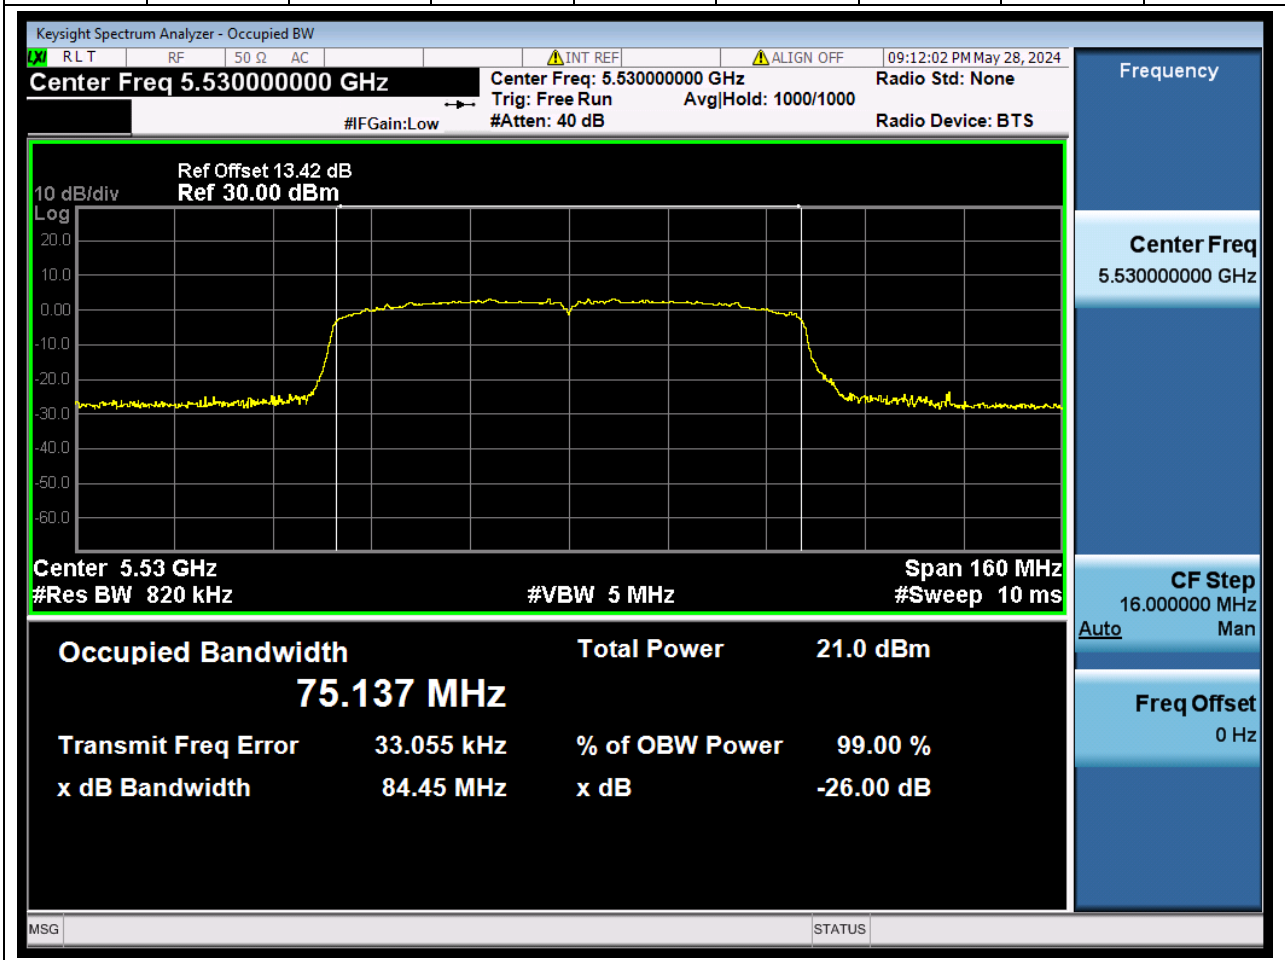

44. 802.11ac_80M_U-NII-2C_L

44.1. A.2.2-99% Bandwidth(NTNV)

Center Frequency (MHz)	OBW Power (%)	RBW (MHz)	Detector	Limit (MHz)	OBW (MHz)	Verdict
5530	99	0.82	Peak	0	75.136556	N/A