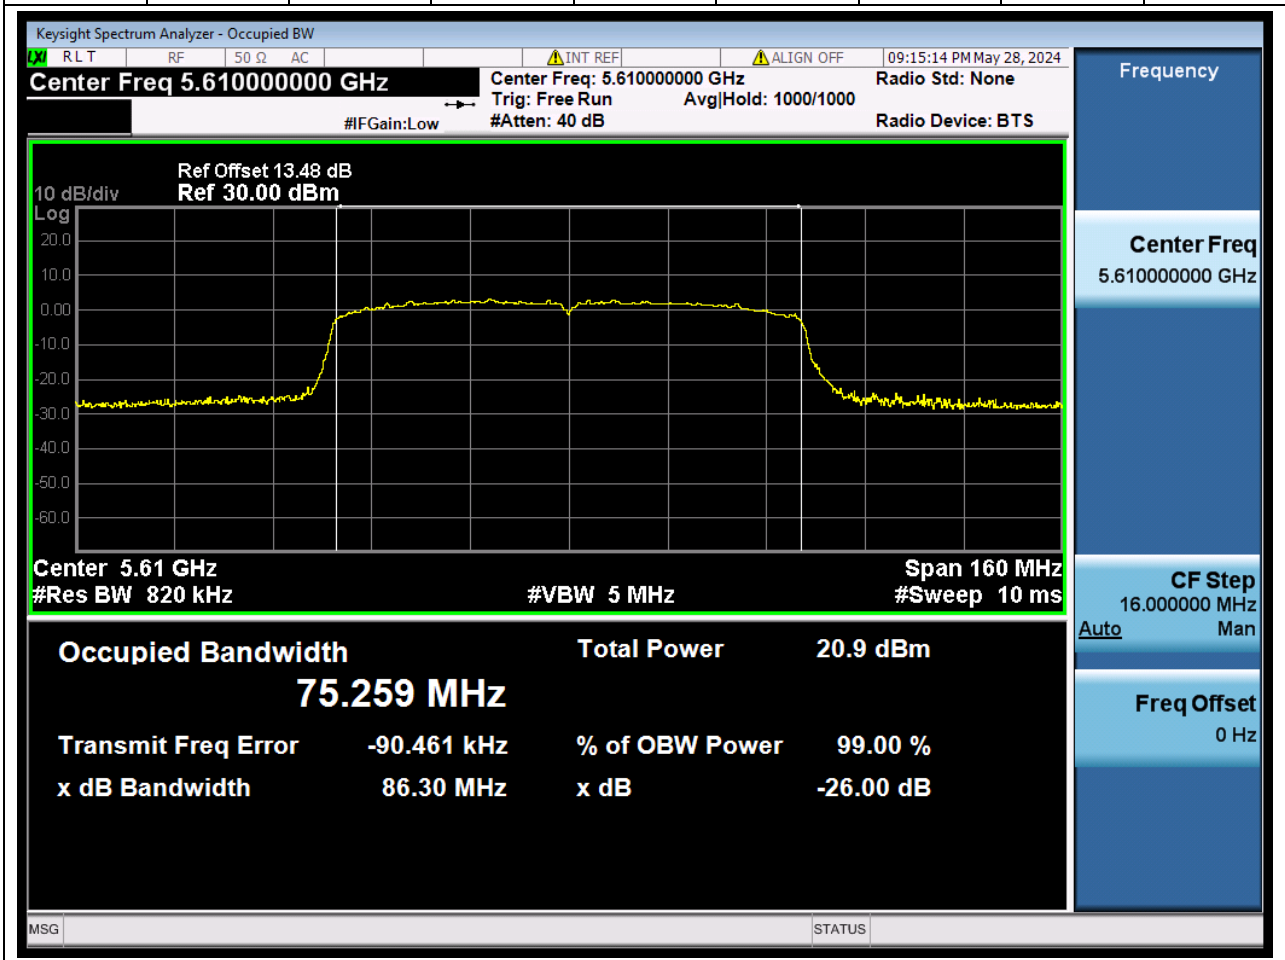

45. 802.11ac_80M_U-NII-2C_M

45.1. A.2.2-99% Bandwidth(NTNV)

Center Frequency (MHz)	OBW Power (%)	RBW (MHz)	Detector	Limit (MHz)	OBW (MHz)	Verdict
5610	99	0.82	Peak	0	75.259497	N/A