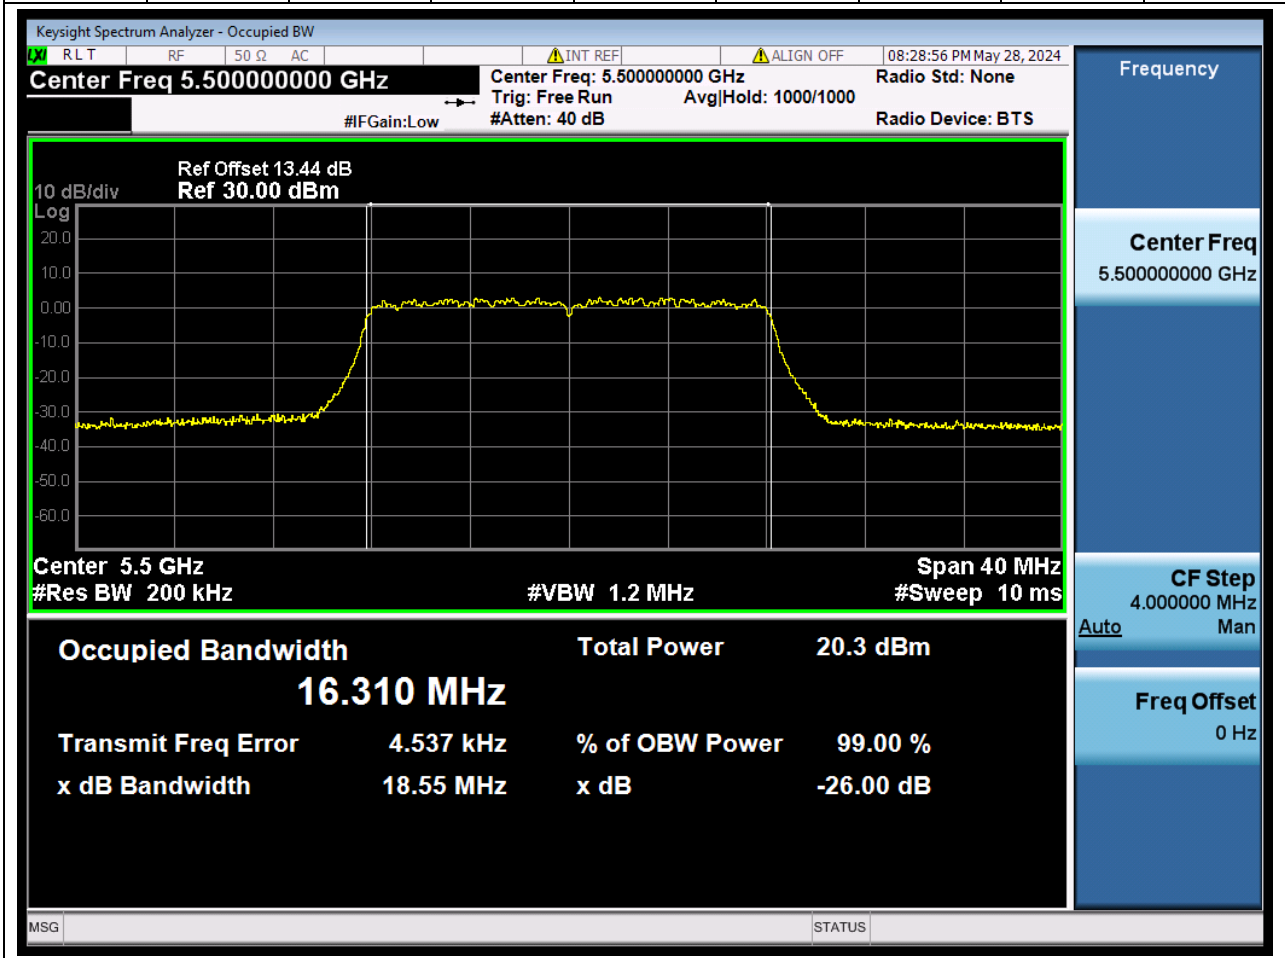

29. 802.11a_20M_U-NII-2C_L

29.1. A.2.2-99% Bandwidth(NTNV)

Center Frequency (MHz)	OBW Power (%)	RBW (MHz)	Detector	Limit (MHz)	OBW (MHz)	Verdict
5500	99	0.2	Peak	0	16.309697	N/A