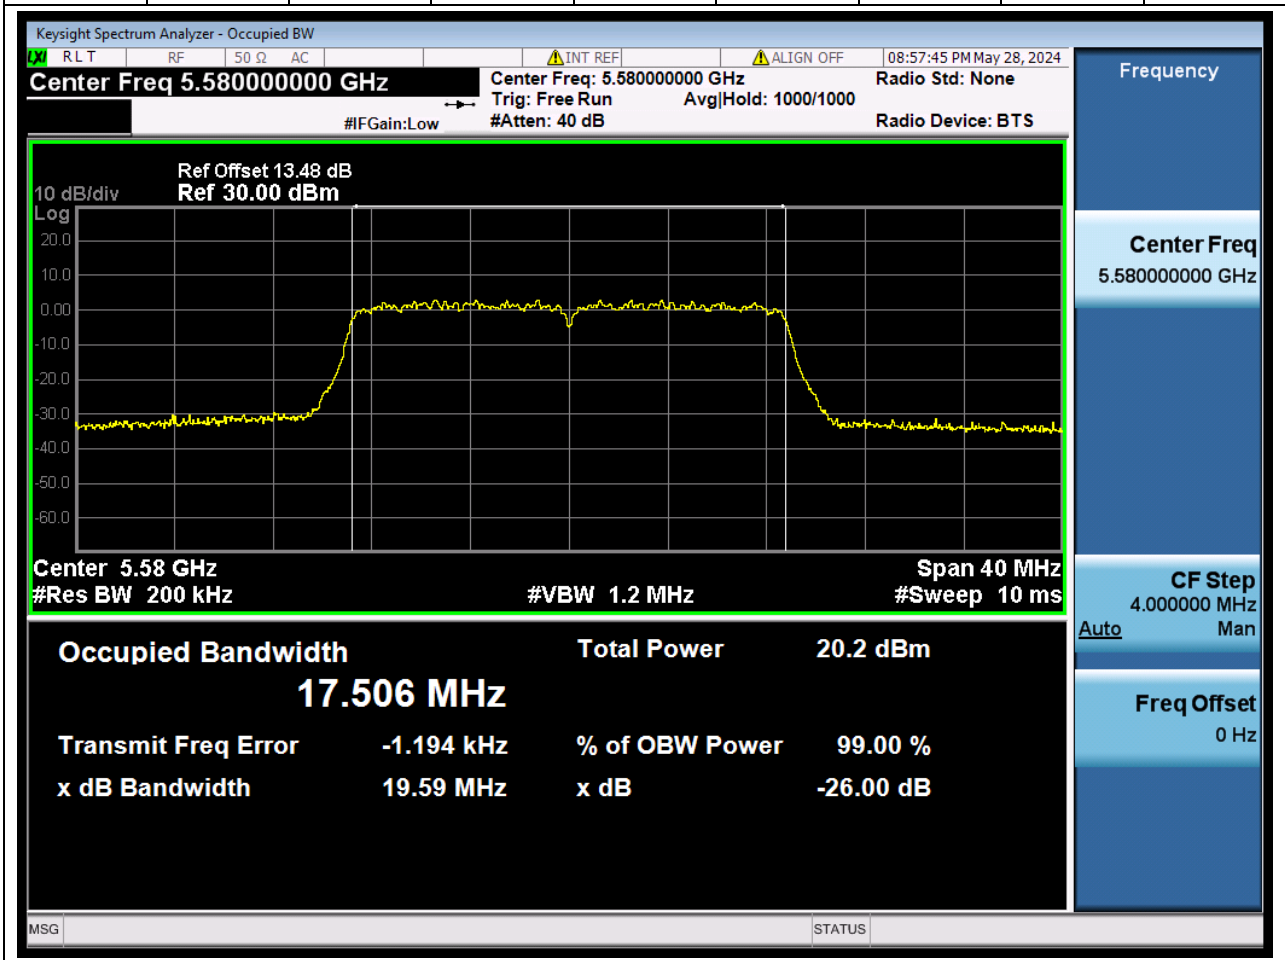

39. 802.11ac_20M_U-NII-2C_M

39.1. A.2.2-99% Bandwidth(NTNV)

Center Frequency (MHz)	OBW Power (%)	RBW (MHz)	Detector	Limit (MHz)	OBW (MHz)	Verdict
5580	99	0.2	Peak	0	17.506123	N/A