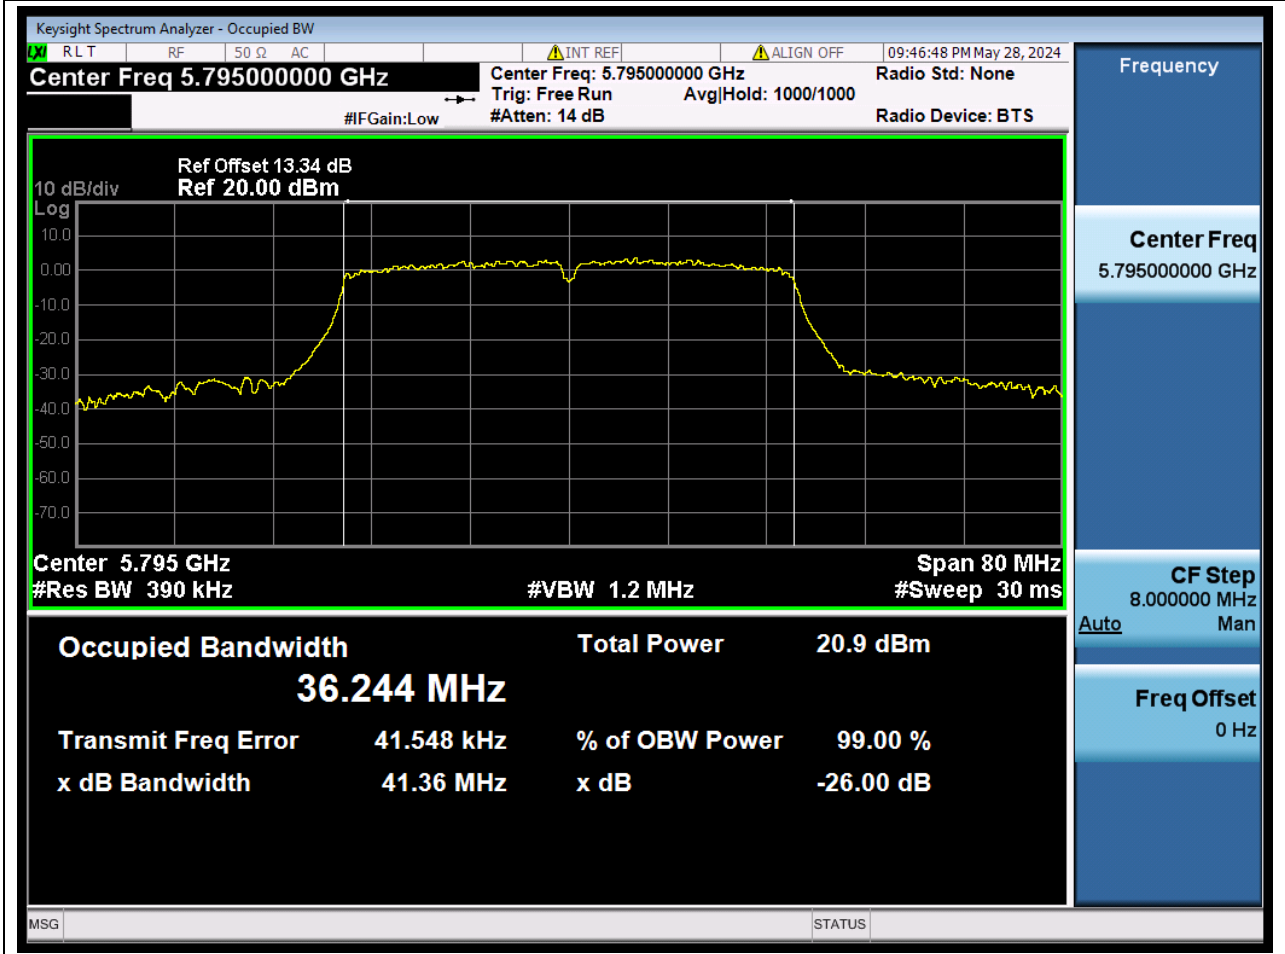

53. 802.11n_40M_U-NII-3_H

53.1. A.2-26dB Bandwidth(NTNV)

Center Frequency (MHz)	XdB Down	RBW (MHz)	Detector	Limit (MHz)	XdB BandWidth (MHz)	Verdict
5795	26	0.39	Peak	0	41.364009	N/A