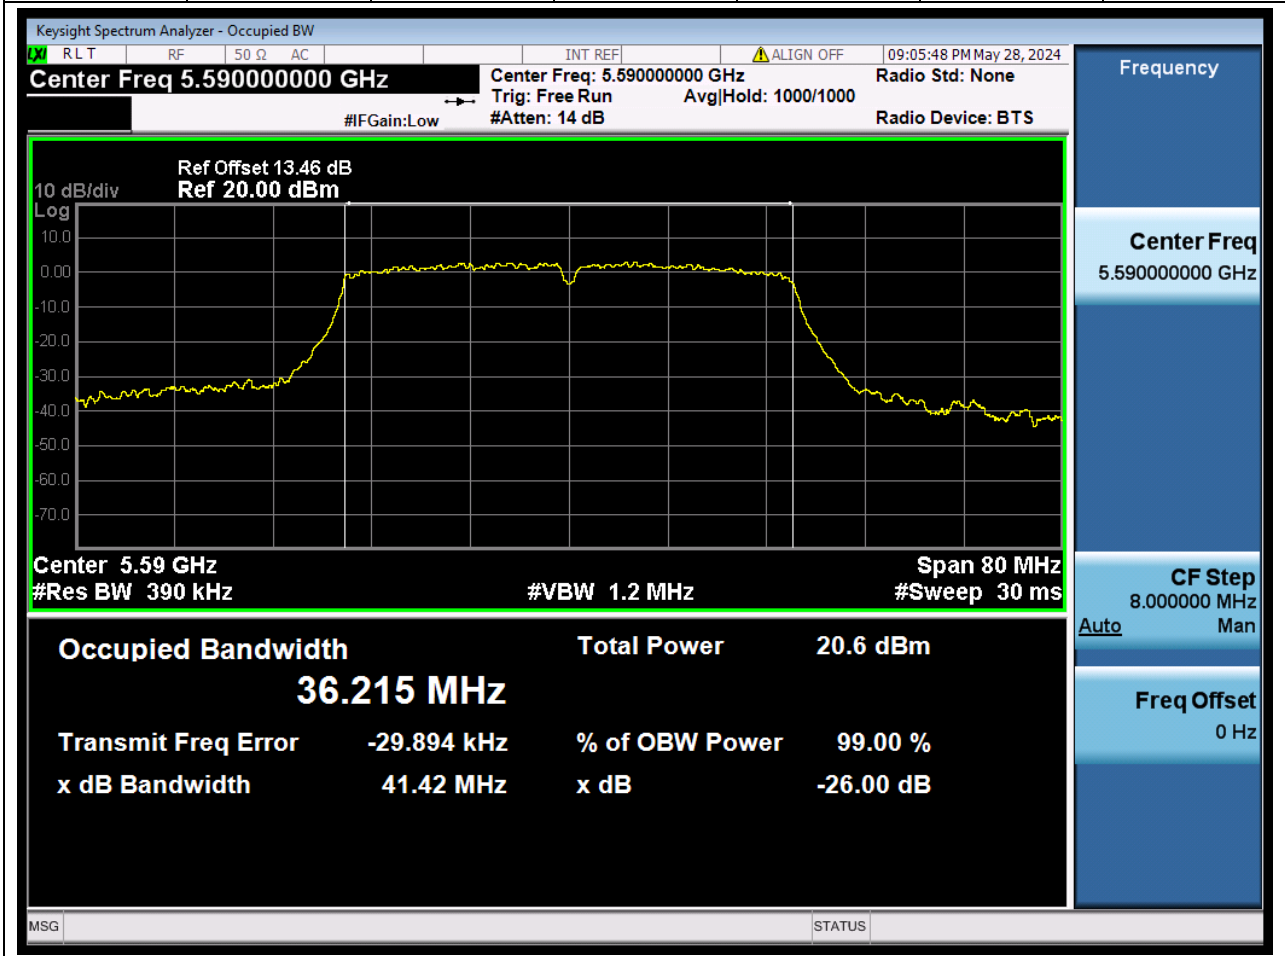

42. 802.11ac_40M_U-NII-2C_M

42.1. A.2-26dB Bandwidth(NTNV)

Center Frequency (MHz)	XdB Down	RBW (MHz)	Detector	Limit (MHz)	XdB BandWidth (MHz)	Verdict
5590	26	0.39	Peak	0	41.423831	N/A