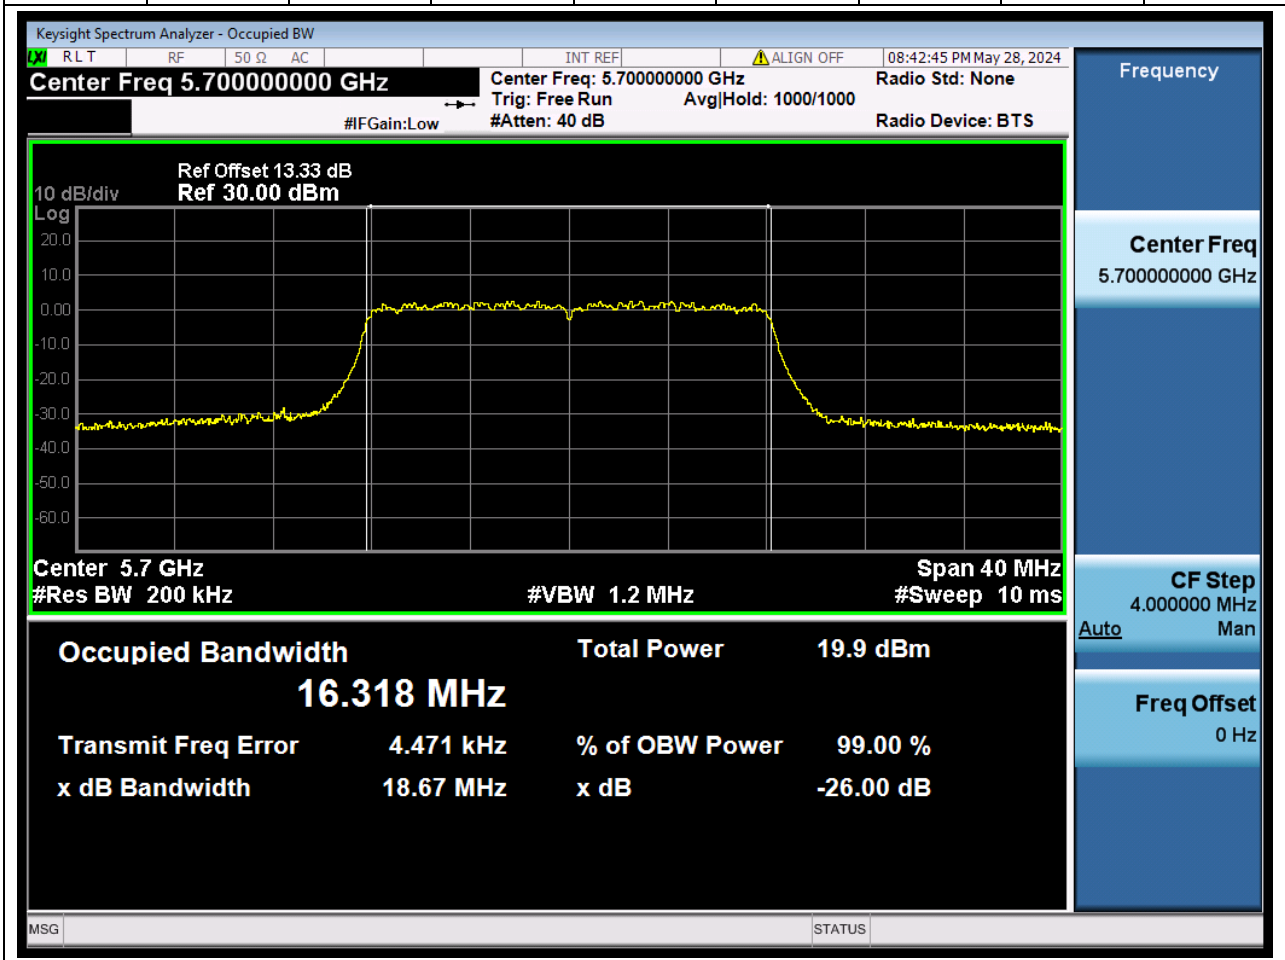

34. 802.11n_20M_U-NII-2C_H

34.1. A.2.2-99% Bandwidth(NTNV)

Center Frequency (MHz)	OBW Power (%)	RBW (MHz)	Detector	Limit (MHz)	OBW (MHz)	Verdict
5700	99	0.2	Peak	0	16.317855	N/A