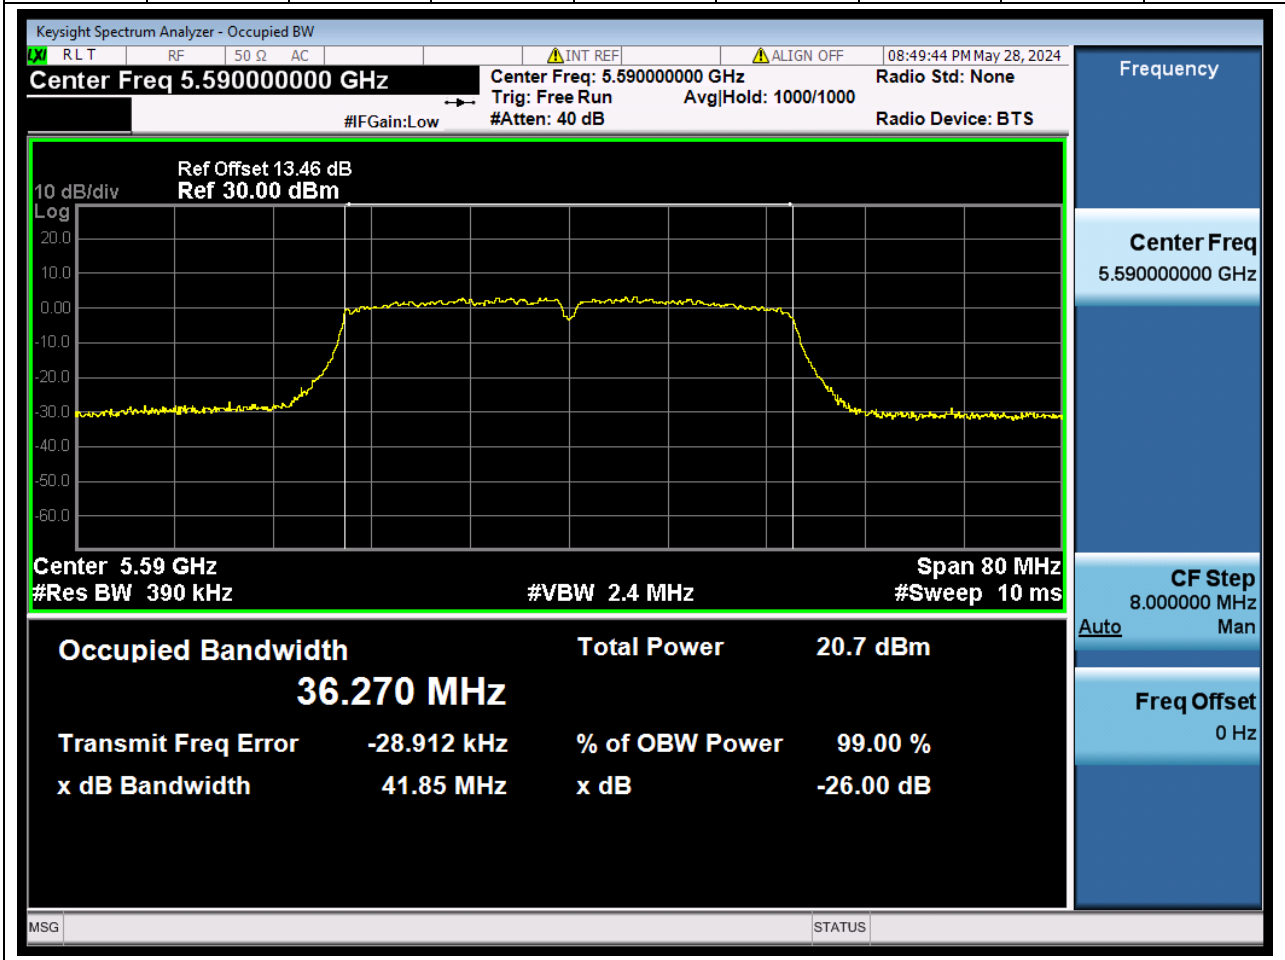

36. 802.11n_40M_U-NII-2C_M

36.1. A.2.2-99% Bandwidth(NTNV)

Center Frequency (MHz)	OBW Power (%)		RBW (MHz)	Detector	Limit (MHz)	OBW (MHz)		Verdict
5590	99		0.39	Peak	0	36.270266		N/A