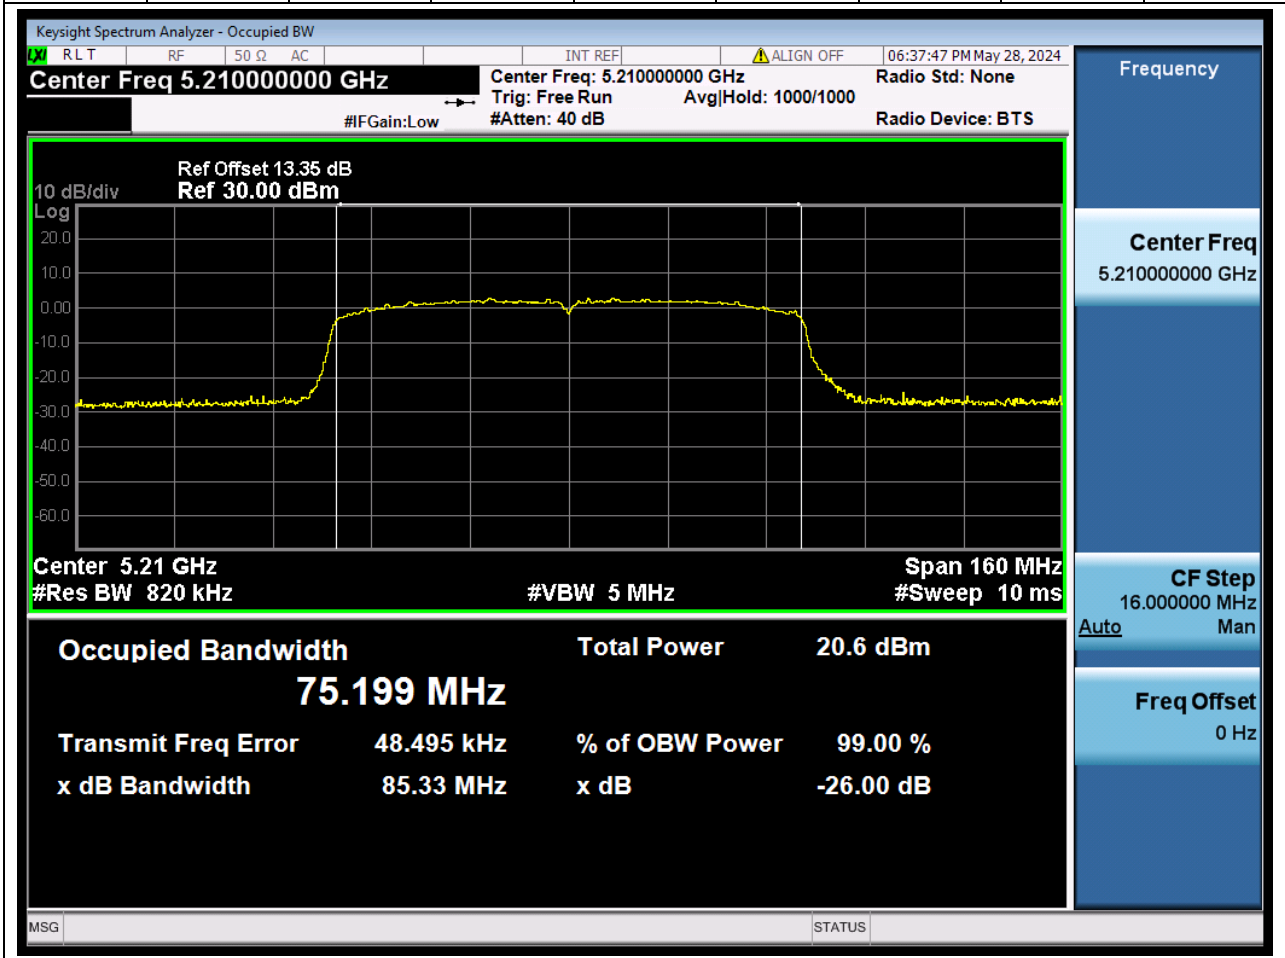

14. 802.11ac_80M_U-NII-1_M

14.1. A.2.2-99% Bandwidth(NTNV)

Center Frequency (MHz)	OBW Power (%)	RBW (MHz)	Detector	Limit (MHz)	OBW (MHz)	Verdict
5210	99	0.82	Peak	0	75.198765	N/A