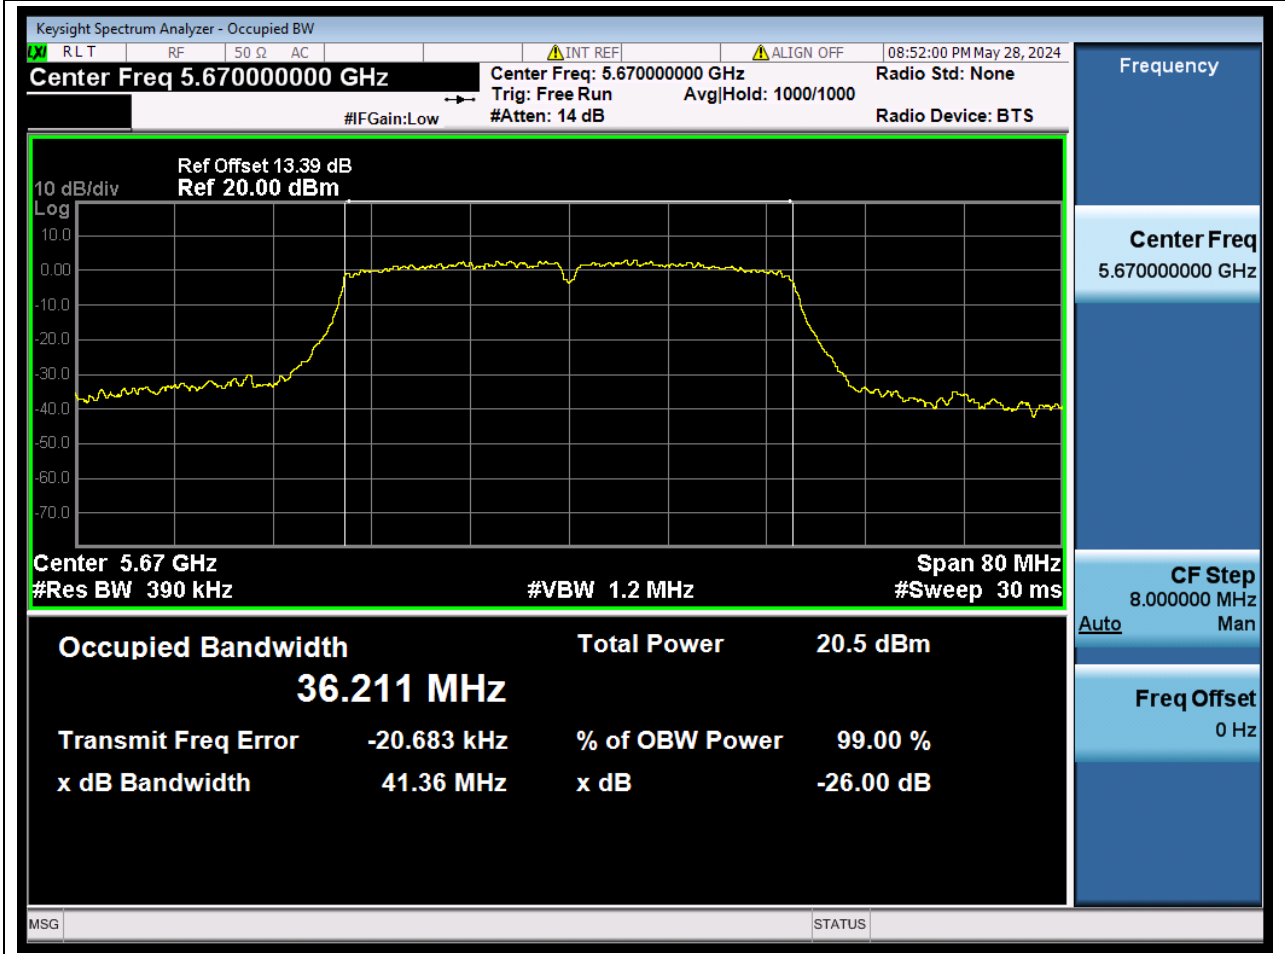

37. 802.11n_40M_U-NII-2C_H

37.1. A.2-26dB Bandwidth(NTNV)

Center Frequency (MHz)	XdB Down	RBW (MHz)	Detector	Limit (MHz)	XdB BandWidth (MHz)	Verdict
5670	26	0.39	Peak	0	41.360135	N/A