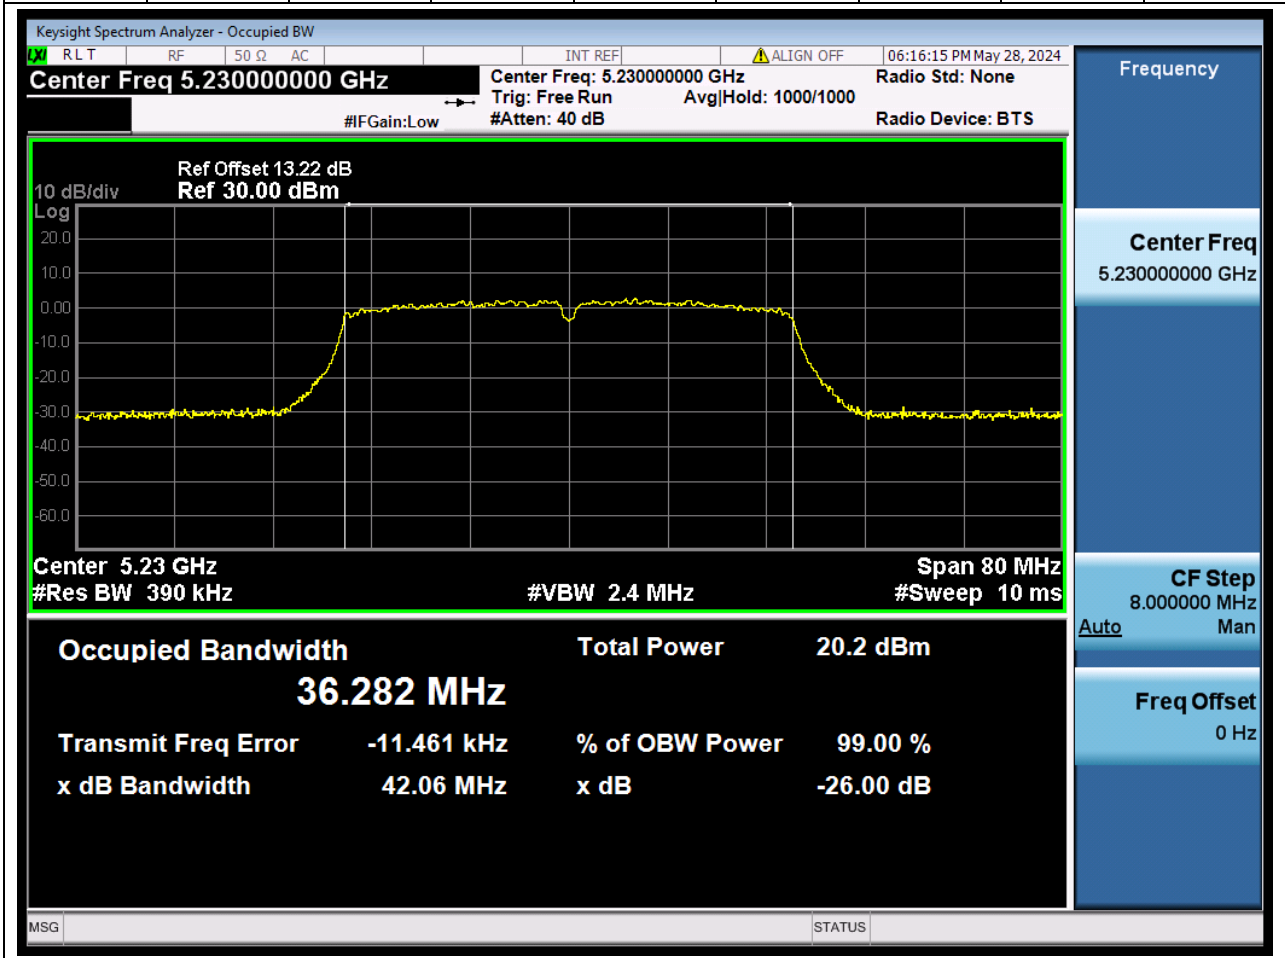

8. 802.11n_40M_U-NII-1_H

8.1. A.2.2-99% Bandwidth(NTNV)

Center Frequency (MHz)	OBW Power (%)	RBW (MHz)	Detector	Limit (MHz)	OBW (MHz)	Verdict
5230	99	0.39	Peak	0	36.28222 2	N/A