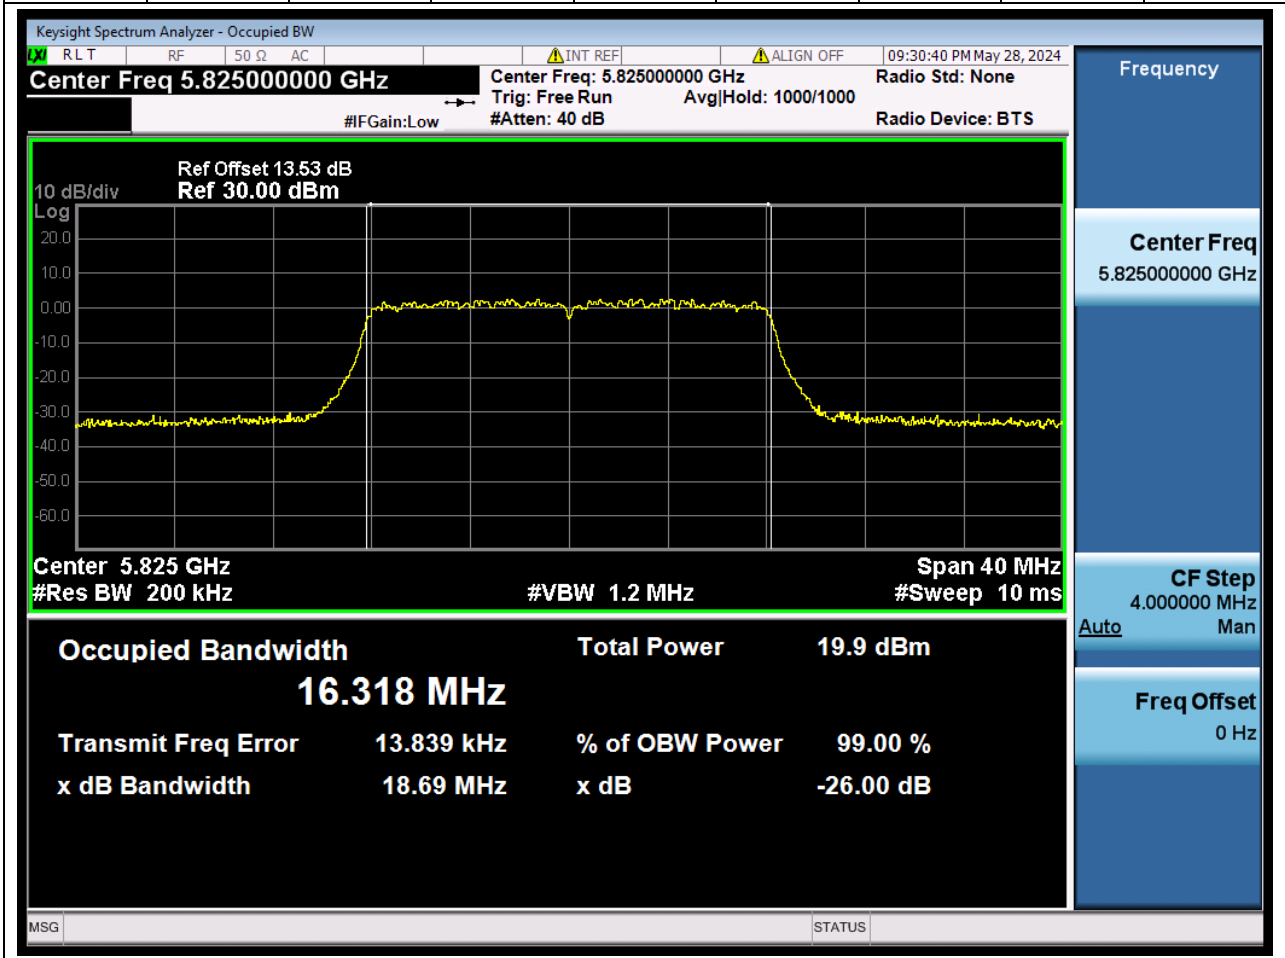

48. 802.11a_20M_U-NII-3_H

48.1. A.2.2-99% Bandwidth(NTNV)

Center Frequency (MHz)	OBW Power (%)	RBW (MHz)	Detector	Limit (MHz)	OBW (MHz)	Verdict
5825	99	0.2	Peak	0	16.318343	N/A