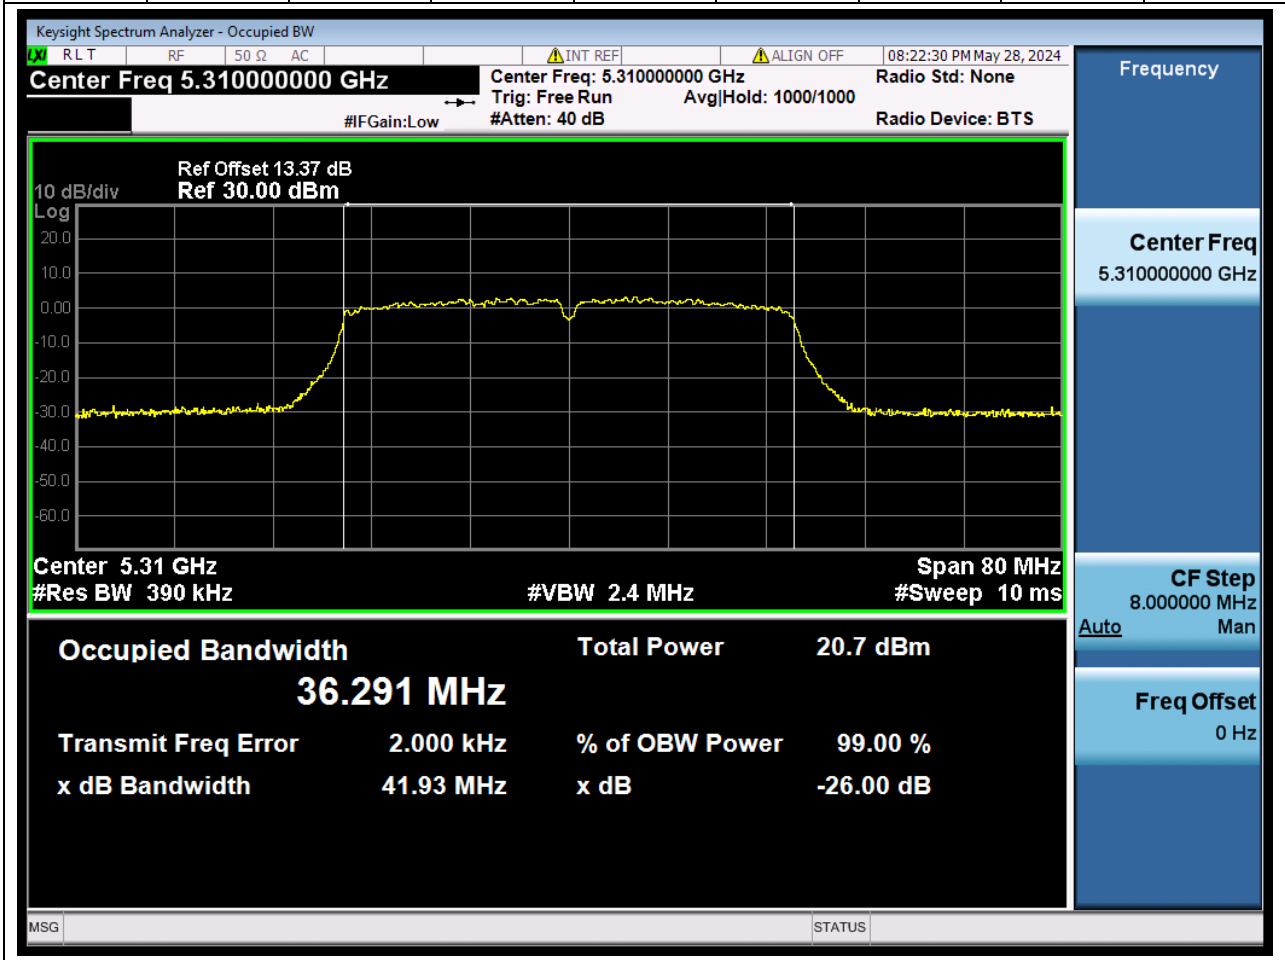

27. 802.11ac_40M_U-NII-2A_H

27.1. A.2.2-99% Bandwidth(NTNV)

Center Frequency (MHz)	OBW Power (%)	RBW (MHz)	Detector	Limit (MHz)	OBW (MHz)	Verdict
5310	99	0.39	Peak	0	36.291214	N/A