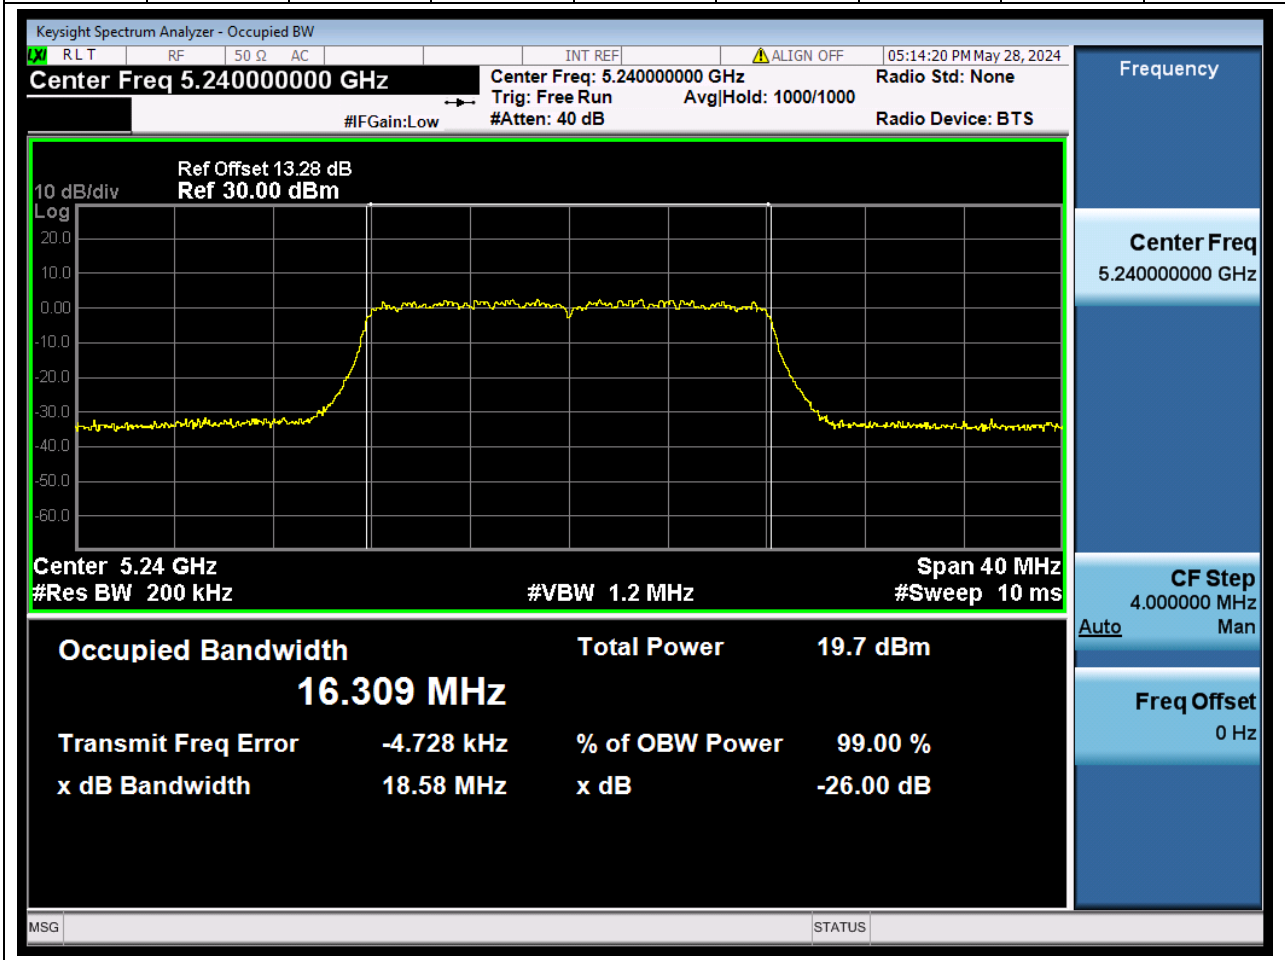

3. 802.11a_20M_U-NII-1_H

3.1. A.2.2-99% Bandwidth(NTNV)

Center Frequency (MHz)	OBW Power (%)	RBW (MHz)	Detector	Limit (MHz)	OBW (MHz)	Verdict
5240	99	0.2	Peak	0	16.308644	N/A