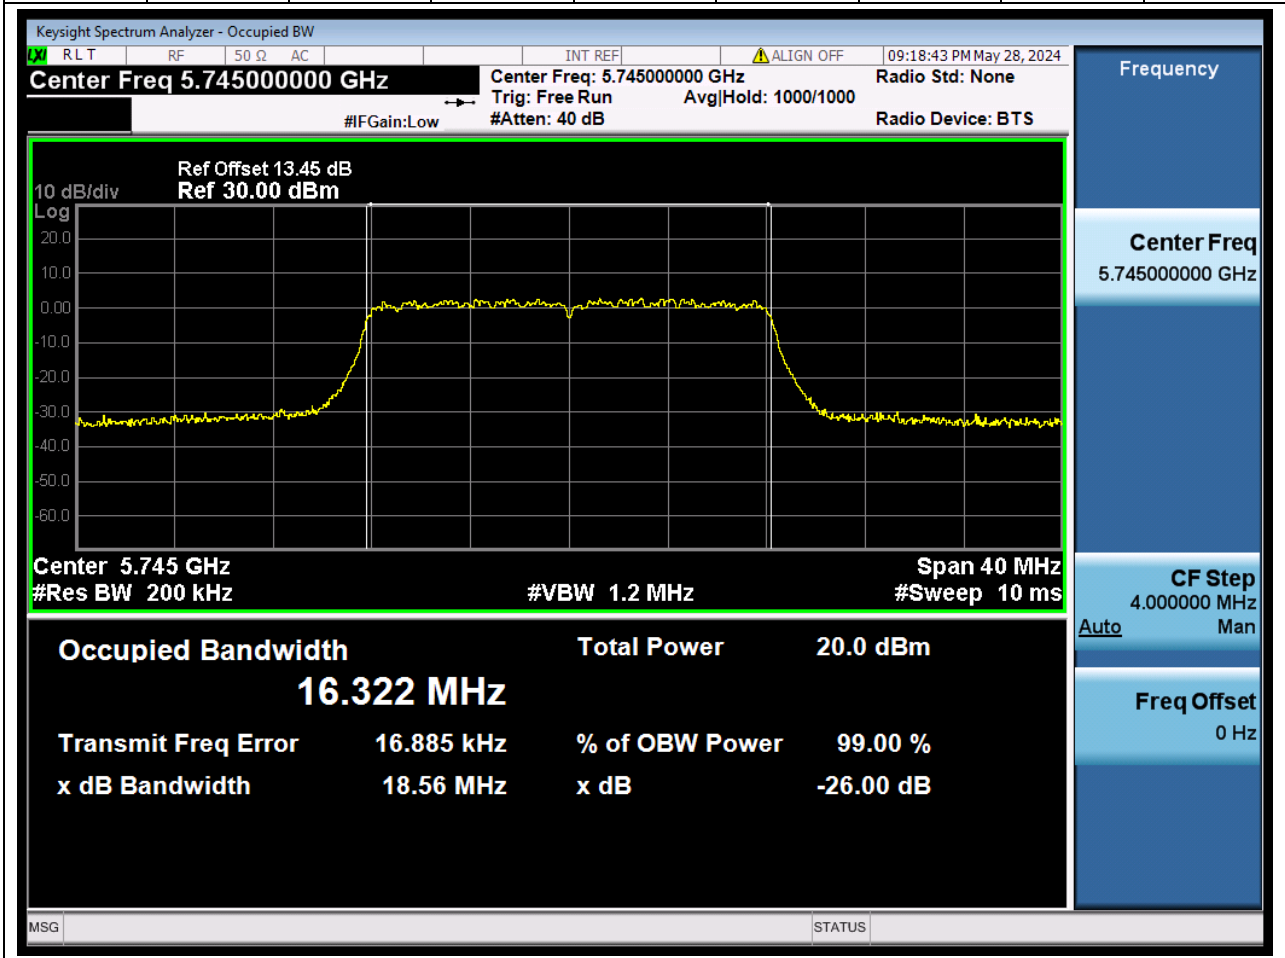

46. 802.11a_20M_U-NII-3_L

46.1. A.2.2-99% Bandwidth(NTNV)

Center Frequency (MHz)	OBW Power (%)	RBW (MHz)	Detector	Limit (MHz)	OBW (MHz)	Verdict
5745	99	0.2	Peak	0	16.321943	N/A