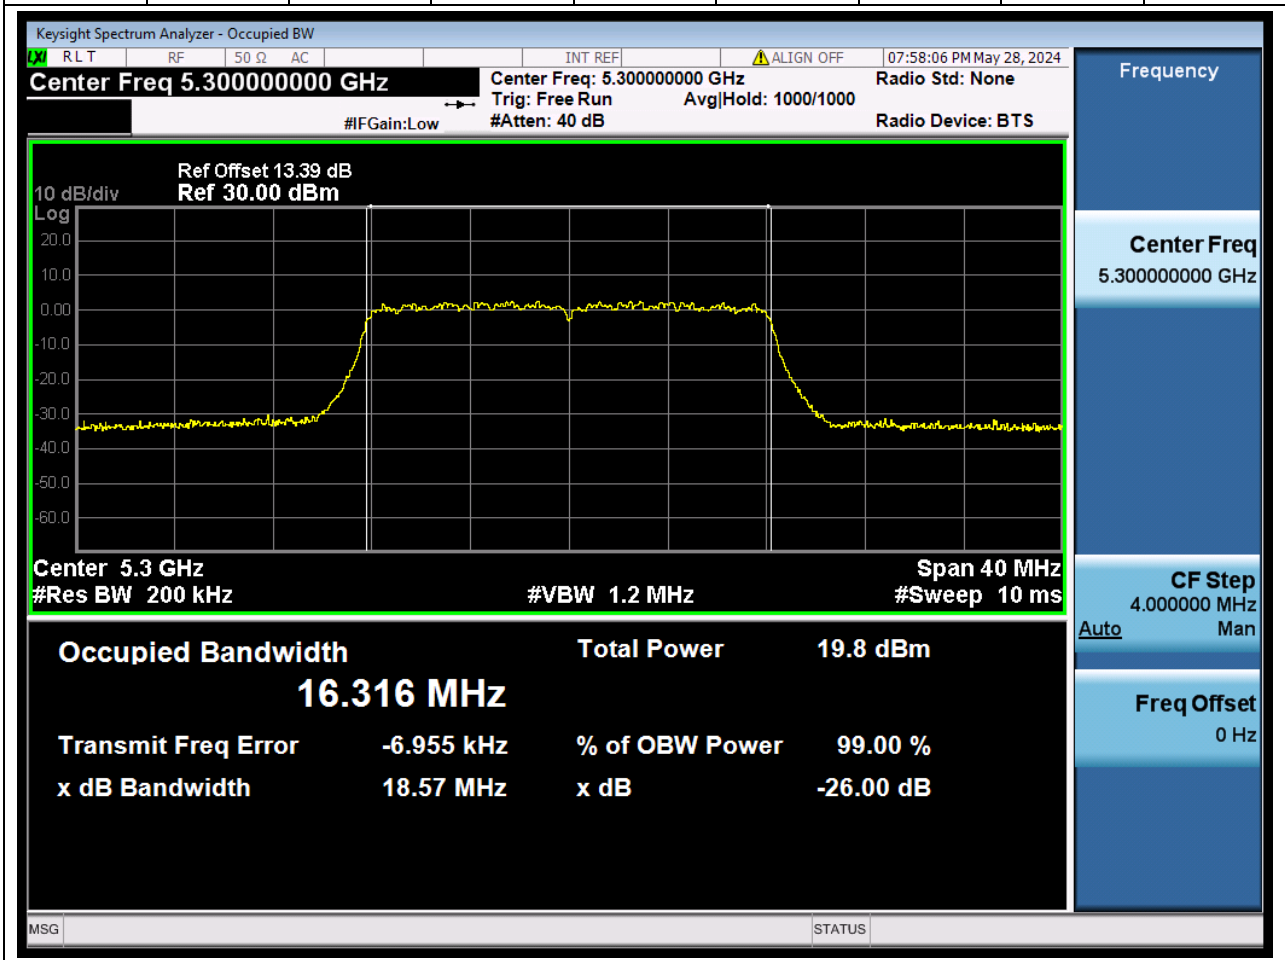

19. 802.11n_20M_U-NII-2A_M

19.1. A.2.2-99% Bandwidth(NTNV)

Center Frequency (MHz)	OBW Power (%)	RBW (MHz)	Detector	Limit (MHz)	OBW (MHz)	Verdict
5300	99	0.2	Peak	0	16.316352	N/A