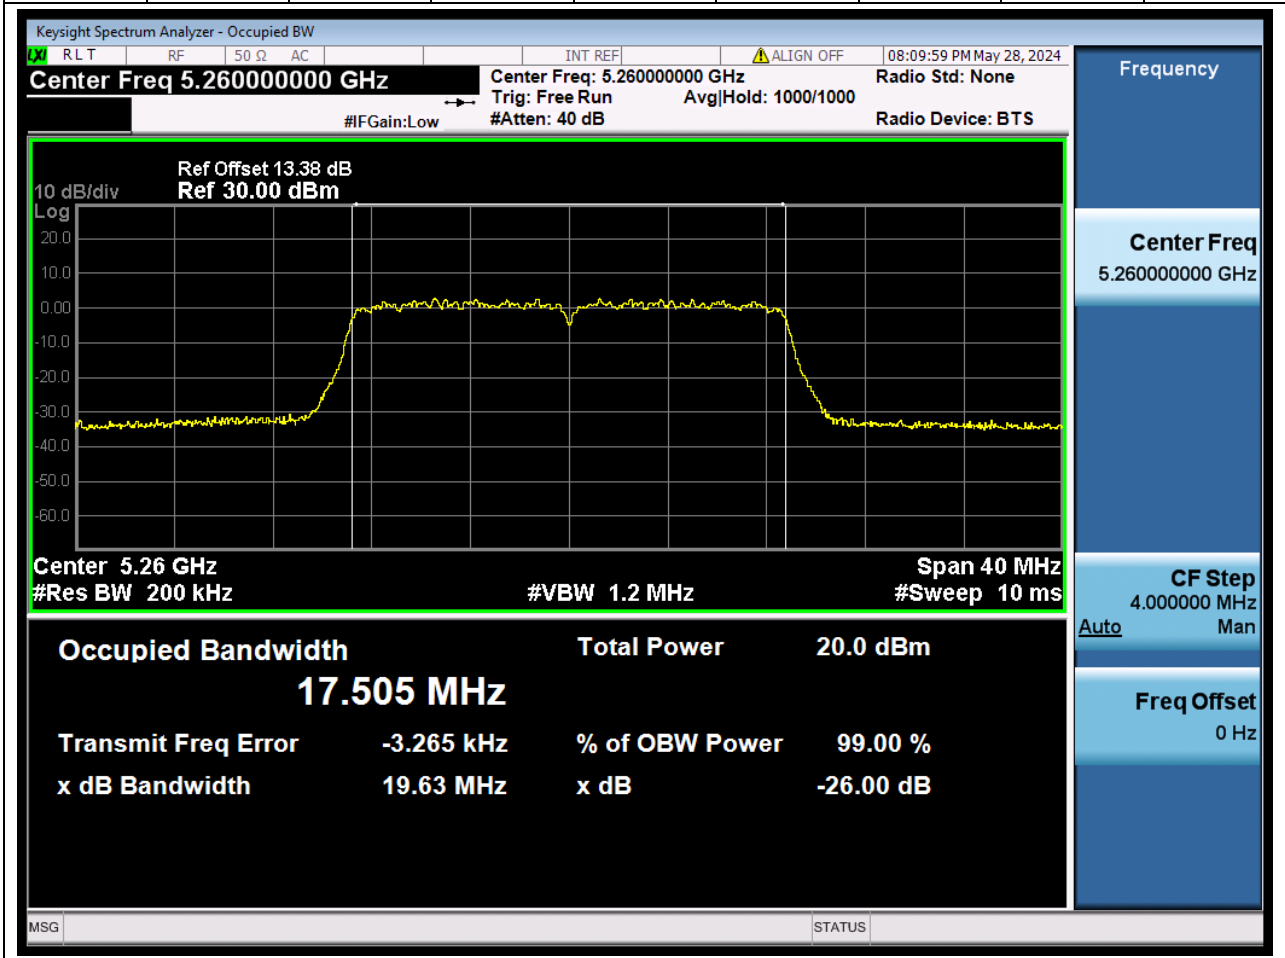

23. 802.11ac_20M_U-NII-2A_L

23.1. A.2.2-99% Bandwidth(NTNV)

Center Frequency (MHz)	OBW Power (%)	RBW (MHz)	Detector	Limit (MHz)	OBW (MHz)	Verdict
5260	99	0.2	Peak	0	17.504714	N/A