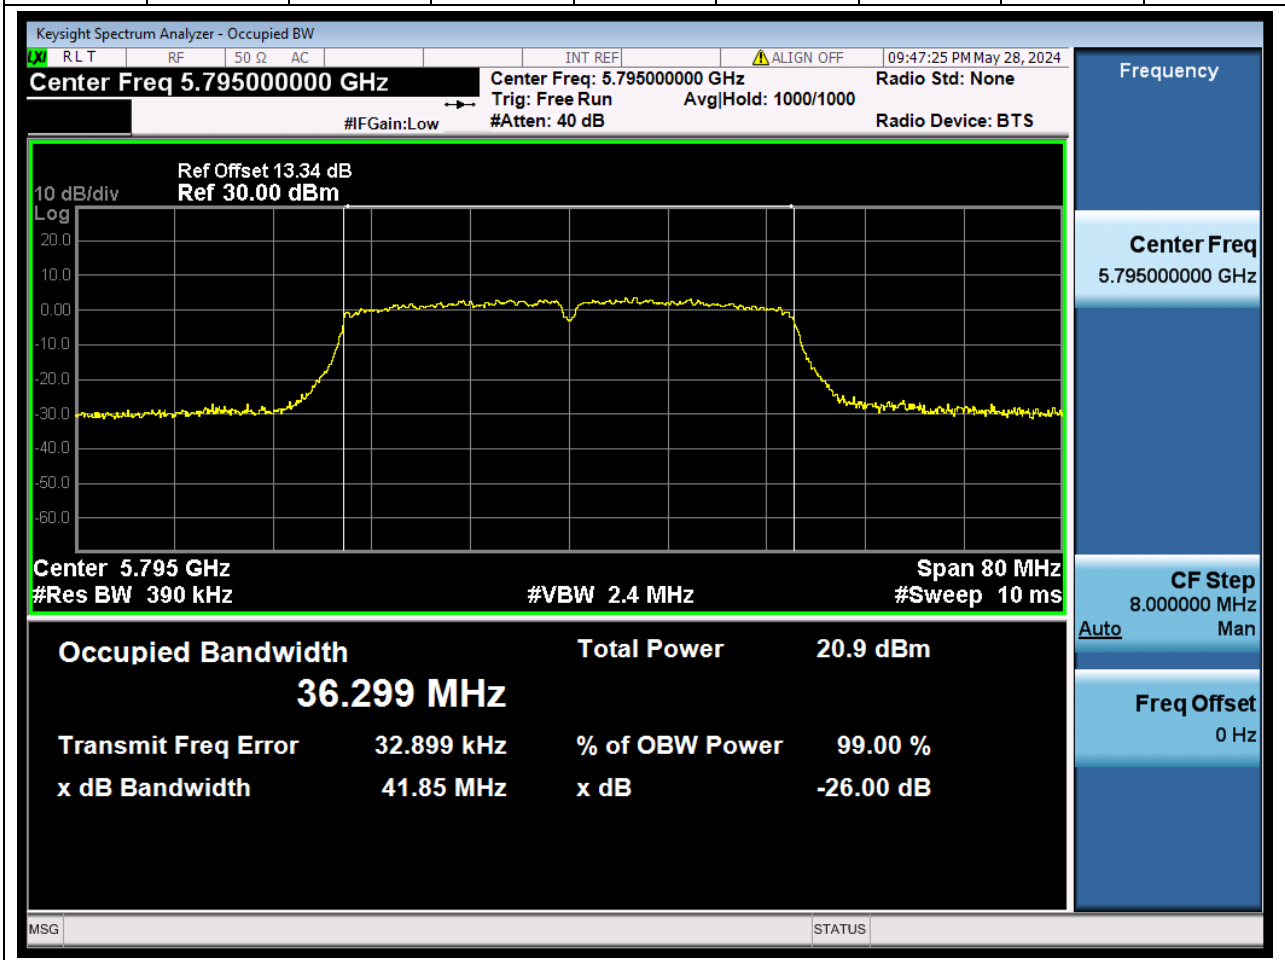

53. 802.11n_40M_U-NII-3_H

53.1. A.2.2-99% Bandwidth(NTNV)

Center Frequency (MHz)	OBW Power (%)	RBW (MHz)	Detector	Limit (MHz)	OBW (MHz)	Verdict
5795	99	0.39	Peak	0	36.298875	N/A