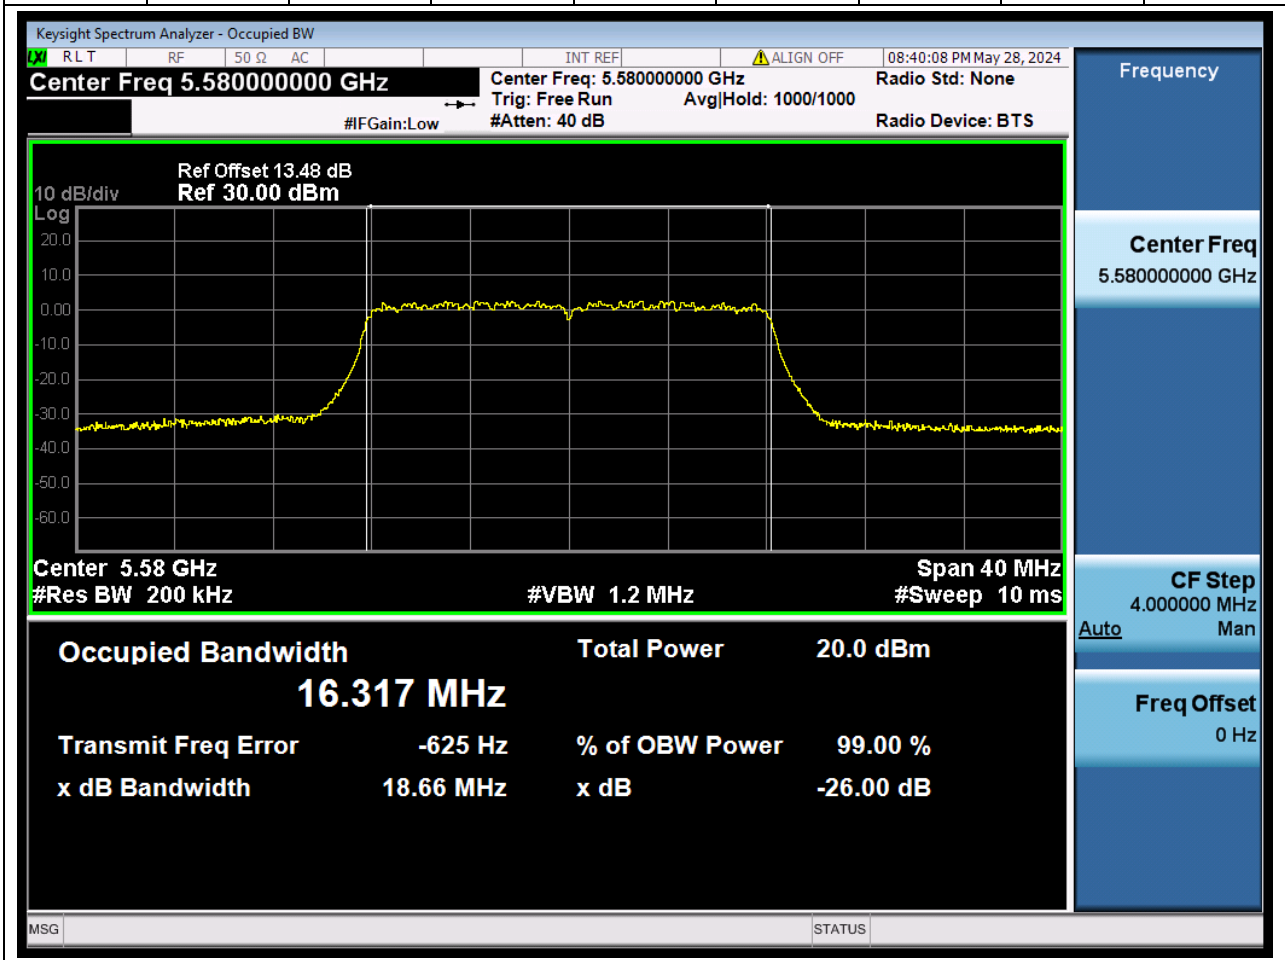

33. 802.11n_20M_U-NII-2C_M

33.1. A.2.2-99% Bandwidth(NTNV)

Center Frequency (MHz)	OBW Power (%)	RBW (MHz)	Detector	Limit (MHz)	OBW (MHz)	Verdict
5580	99	0.2	Peak	0	16.316708	N/A