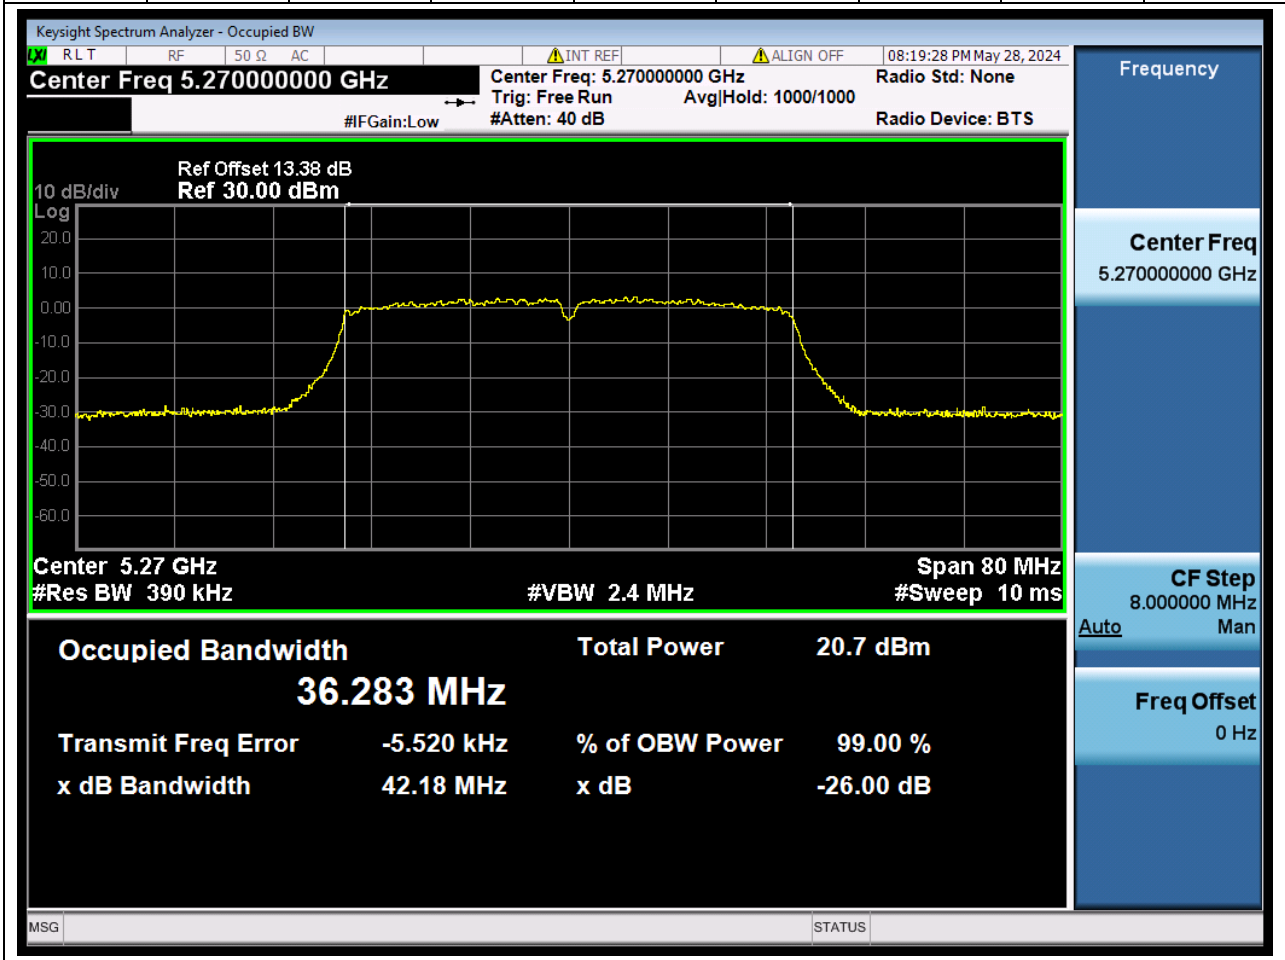

26. 802.11ac_40M_U-NII-2A_L

26.1. A.2.2-99% Bandwidth(NTNV)

Center Frequency (MHz)	OBW Power (%)	RBW (MHz)	Detector	Limit (MHz)	OBW (MHz)	Verdict
5270	99	0.39	Peak	0	36.282896	N/A