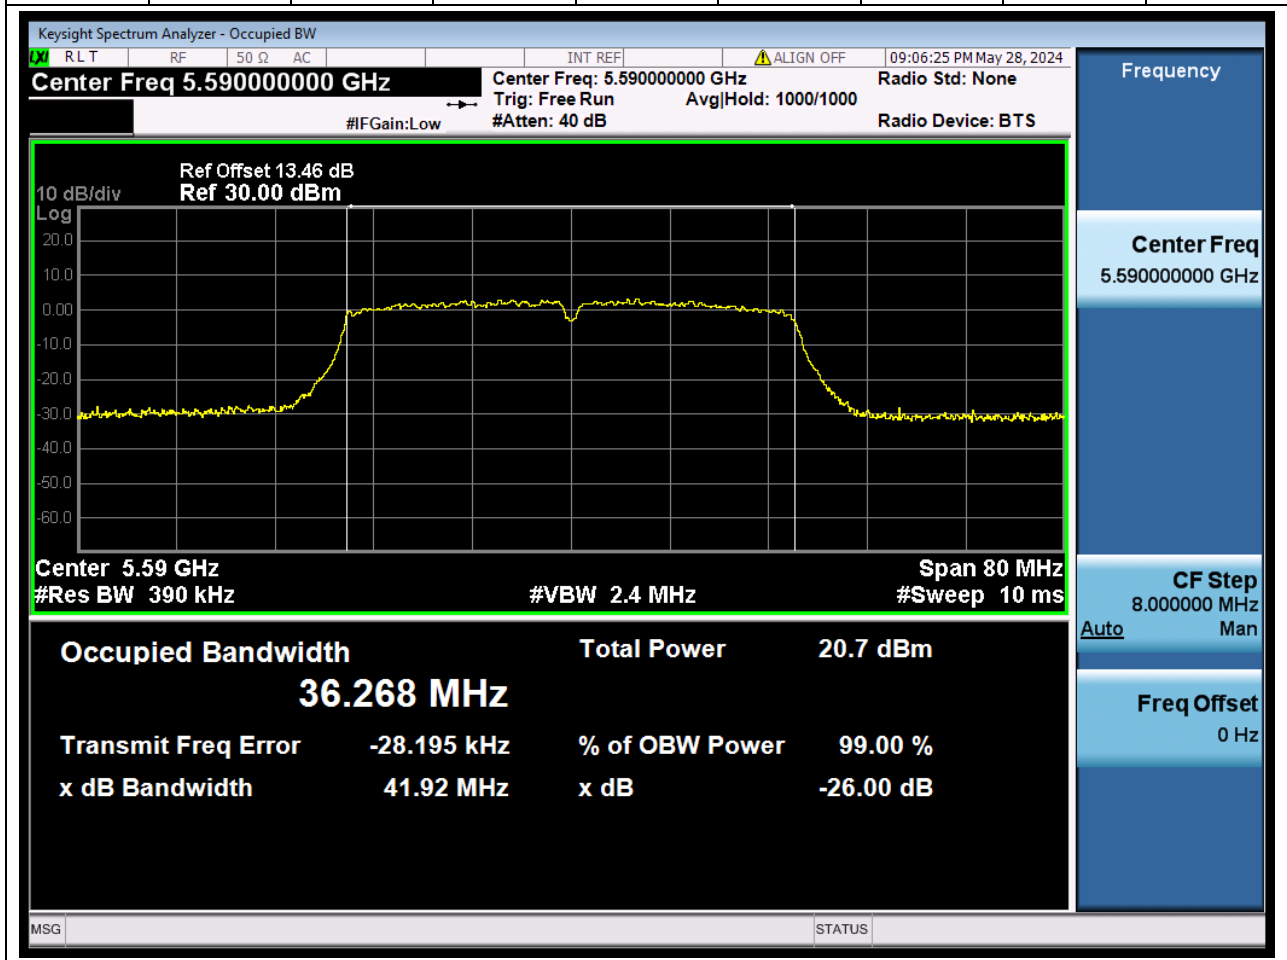

42. 802.11ac_40M_U-NII-2C_M

42.1. A.2.2-99% Bandwidth(NTNV)

Center Frequency (MHz)	OBW Power (%)	RBW (MHz)	Detector	Limit (MHz)	OBW (MHz)	Verdict
5590	99	0.39	Peak	0	36.267525	N/A