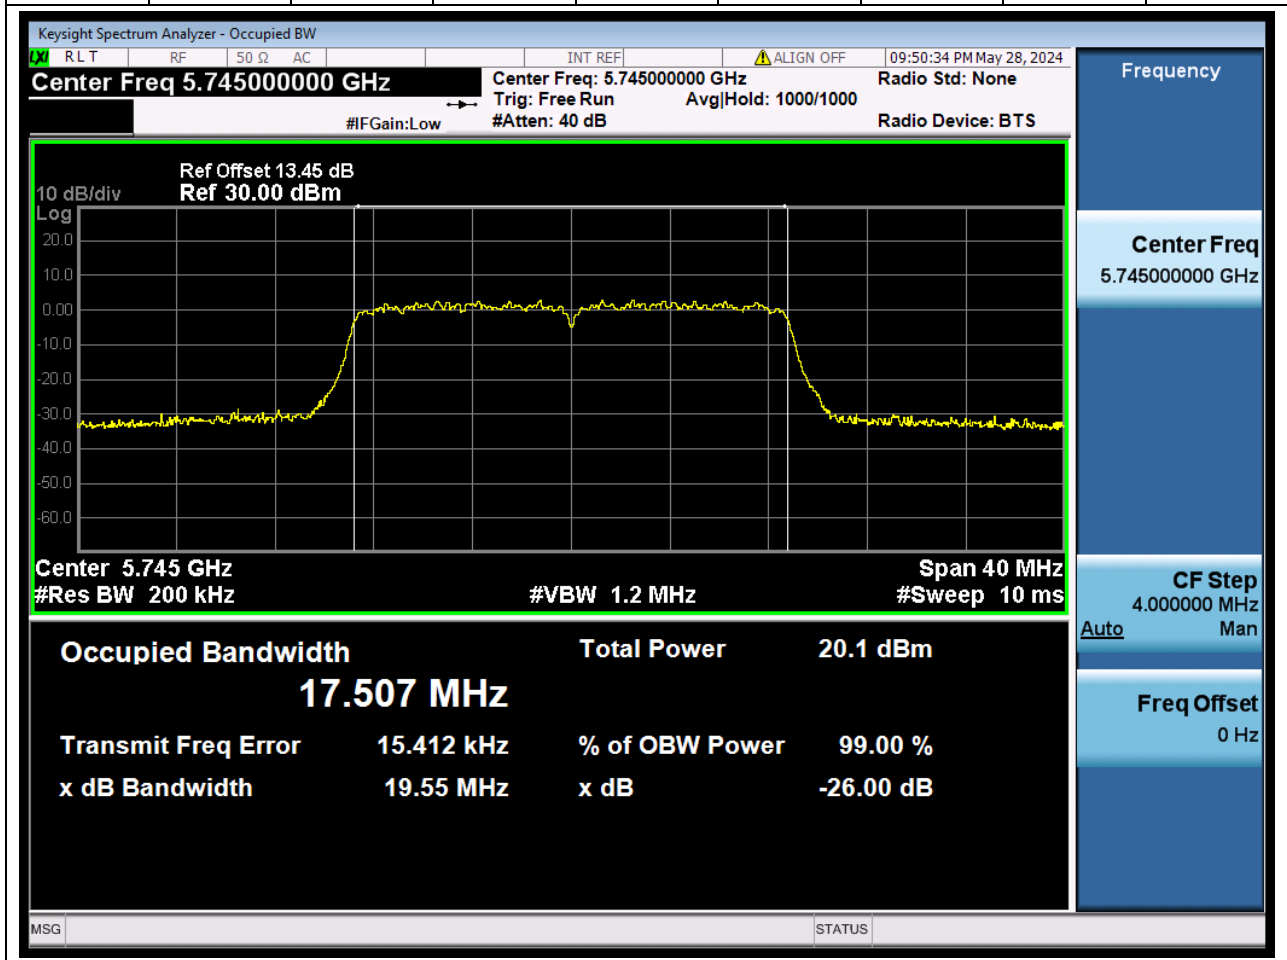

54. 802.11ac_20M_U-NII-3_L

54.1. A.2.2-99% Bandwidth(NTNV)

Center Frequency (MHz)	OBW Power (%)	RBW (MHz)	Detector	Limit (MHz)	OBW (MHz)	Verdict
5745	99	0.2	Peak	0	17.506644	N/A