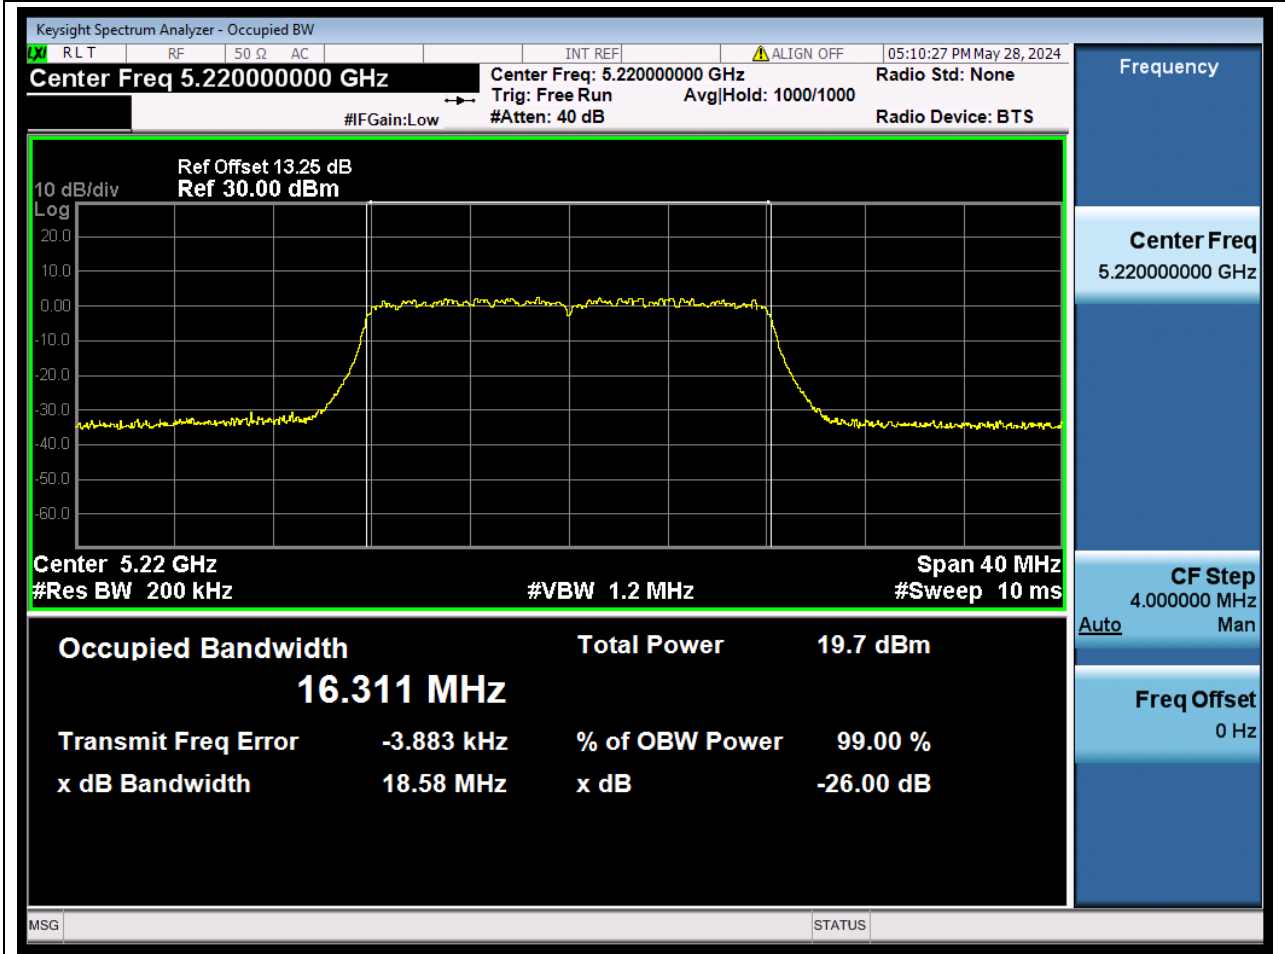

2. 802.11a_20M_U-NII-1_M

2.1. A.2.2-99% Bandwidth(NTNV)

Center Frequency (MHz)	OBW Power (%)	RBW (MHz)	Detector	Limit (MHz)	OBW (MHz)	Verdict
5220	99	0.2	Peak	0	16.310637	N/A