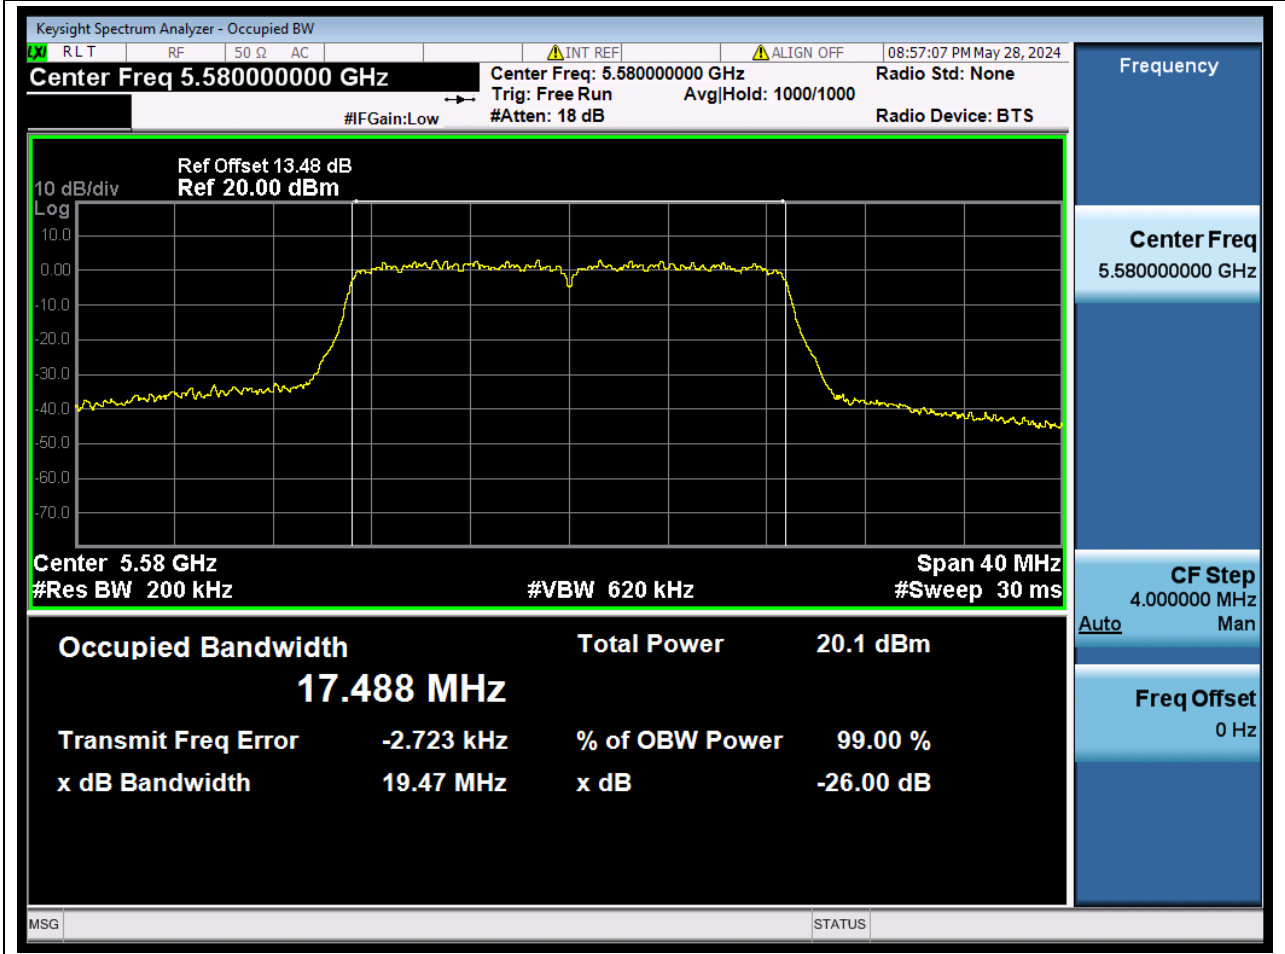

39. 802.11ac_20M_U-NII-2C_M

39.1. A.2-26dB Bandwidth(NTNV)

Center Frequency (MHz)	XdB Down	RBW (MHz)	Detector	Limit (MHz)	XdB BandWidth (MHz)	Verdict
5580	26	0.2	Peak	0	19.474108	N/A