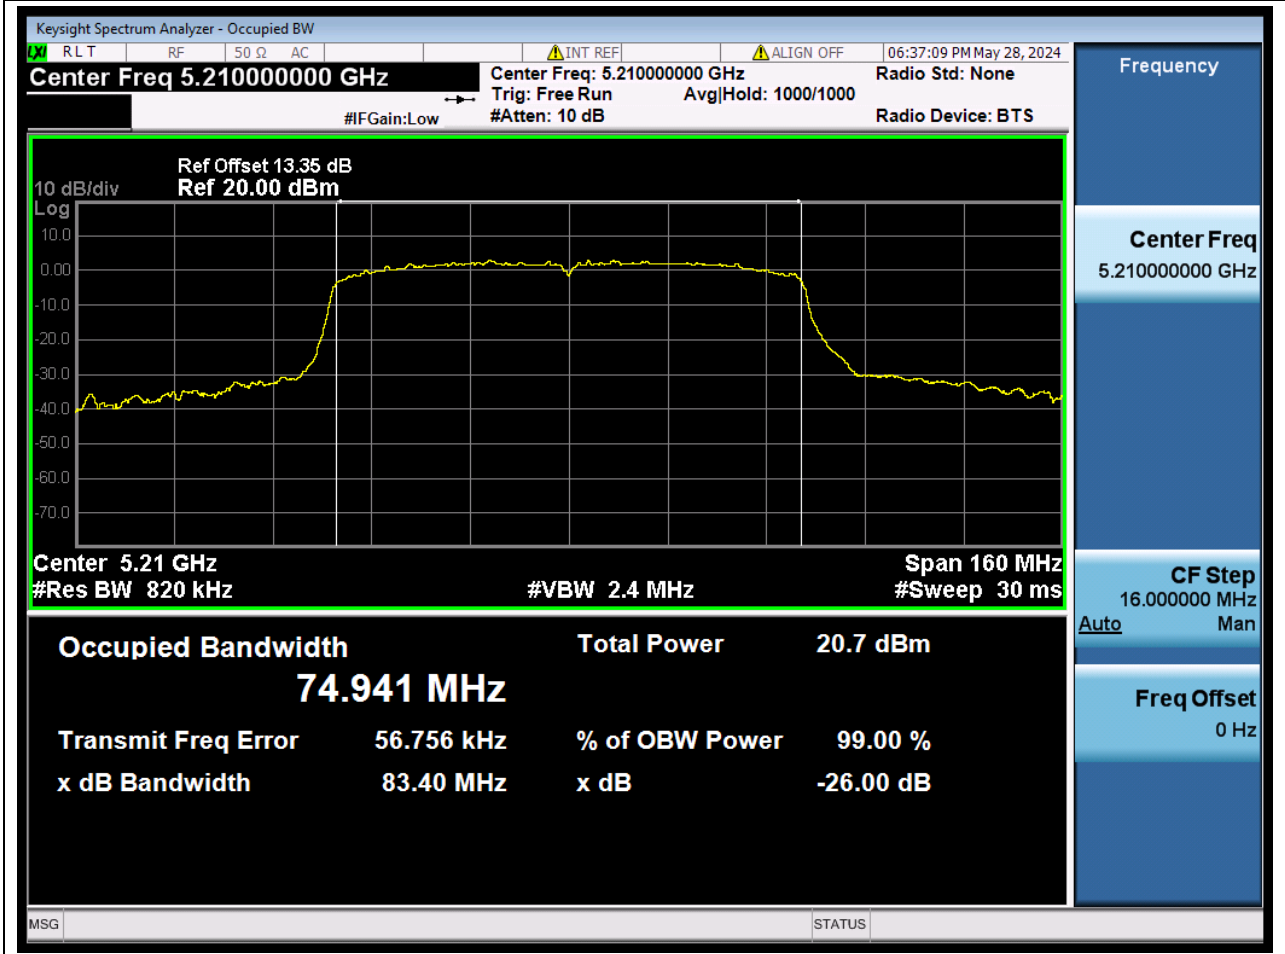

14. 802.11ac_80M_U-NII-1_M

14.1. A.2-26dB Bandwidth(NTNV)

Center Frequency (MHz)	XdB Down	RBW (MHz)	Detector	Limit (MHz)	XdB BandWidth (MHz)	Verdict
5210	26	0.82	Peak	0	83.397773	N/A