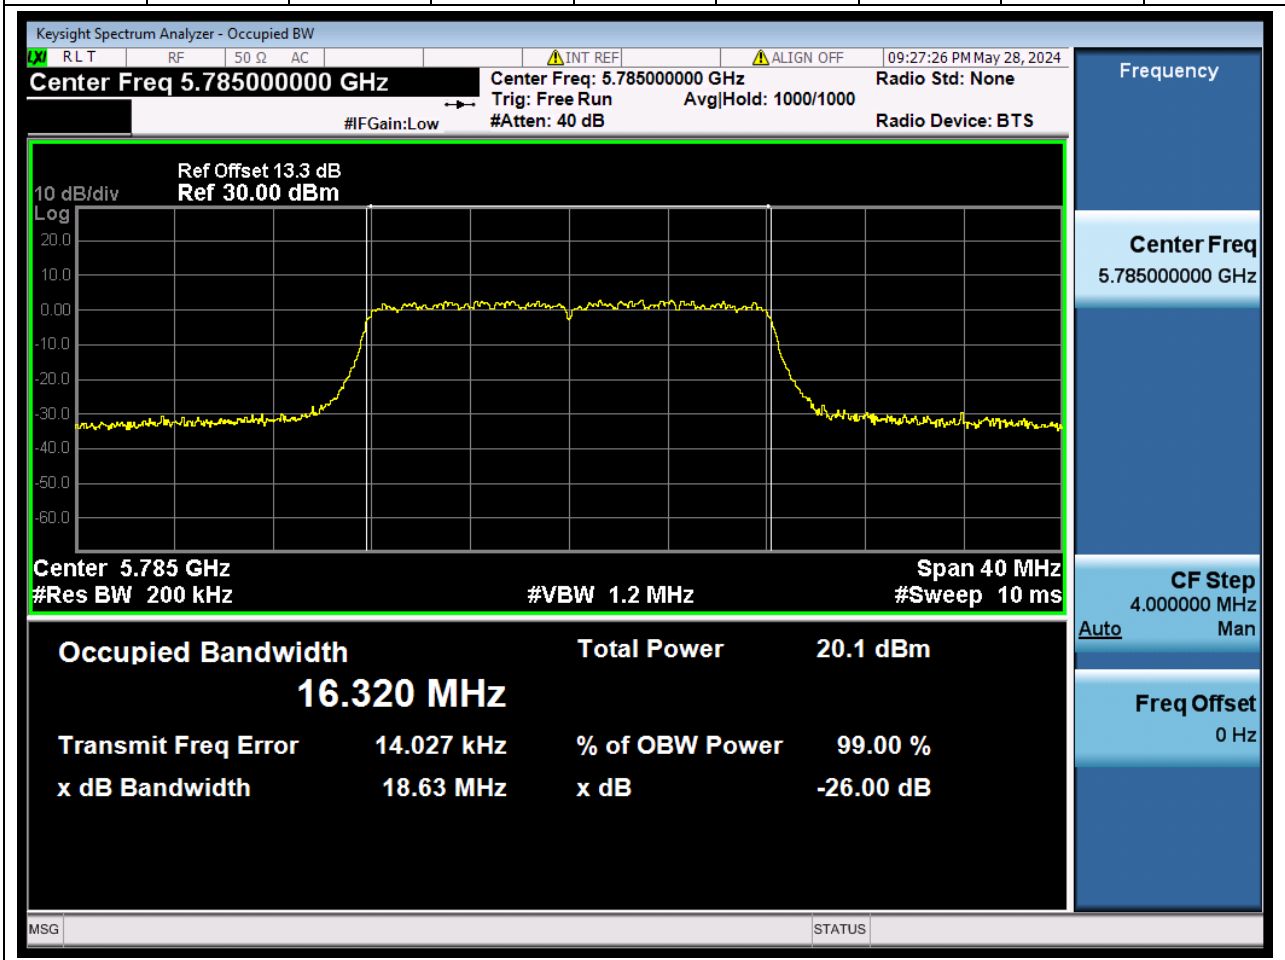

47. 802.11a_20M_U-NII-3_M

47.1. A.2.2-99% Bandwidth(NTNV)

Center Frequency (MHz)	OBW Power (%)	RBW (MHz)	Detector	Limit (MHz)	OBW (MHz)	Verdict
5785	99	0.2	Peak	0	16.319935	N/A