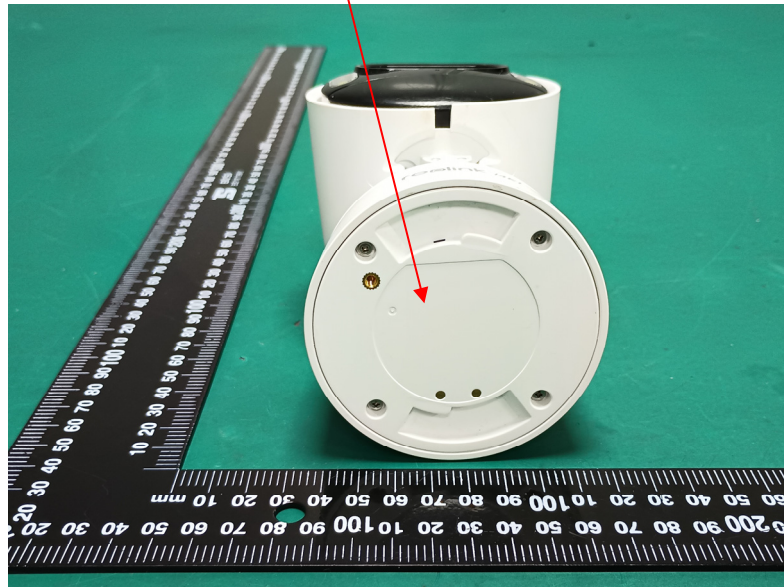

EXHIBIT A - FCC ID LABEL AND LOCATION

Model: Argus Track

FCC ID Label

reolink 5GHz band (W52) Indoor use only
Product Name: WiFi IP Camera
Model: Argus Track
User Name: admin
Charging Voltage: 5V
FCC ID: 2AYHE-2303B
IC: 26839-2303B HVIN:Argus Track
Power: Rechargeable Li-ion Battery

uid

FCC ID Label Location Information

The label shown shall be permanently affixed at a conspicuous location on the device and be readily visible to the user at the time purchase (Labeling requirements per 2.925)

Model: Argus Series B730

FCC ID Label

reolink

5GHz band (W52) Indoor use only

Product Name: WiFi IP Camera

Model: Argus Series B730

User Name: admin

Charging Voltage: 5V

FCC ID: 2AYHE-2303B

IC: 26839-2303B HVIN:Argus Track

Power: Rechargeable Li-ion Battery

uid

FCC ID Label Location Information

The label shown shall be permanently affixed at a conspicuous location on the device and be readily visible to the user at the time purchase (Labeling requirements per 2.925)