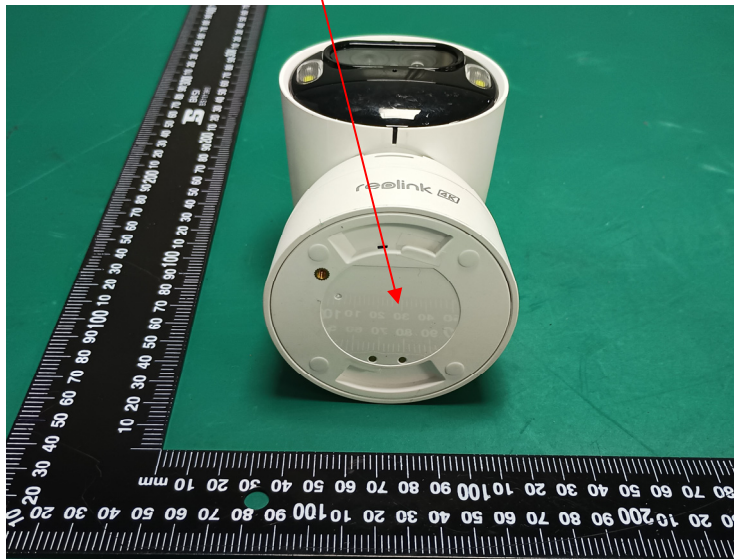

EXHIBIT A - FCC ID LABEL AND LOCATION

Model: Argus Track

FCC ID Label

reolink 5GHz band (W52) Indoor use only
Product Name: WiFi IP Camera
Model: Argus Track
User Name: admin
Charging Voltage: 5V
FCC ID: 2AYHE-2303B
IC: 26839-2303B HVIN:Argus Track
Power: Rechargeable Li-ion Battery

uid

FCC ID Label Location Information

The label shown shall be permanently affixed at a conspicuous location on the device and be readily visible to the user at the time purchase (Labeling requirements per 2.925)

Model: Argus Series B730

FCC ID Label

reolink

5GHz band (W52) Indoor use only

Product Name: WiFi IP Camera

Model: Argus Series B730

User Name: admin

Charging Voltage: 5V

FCC ID: 2AYHE-2303B

IC: 26839-2303B HVIN:Argus Track

Power: Rechargeable Li-ion Battery

uid

FCC ID Label Location Information

The label shown shall be permanently affixed at a conspicuous location on the device and be readily visible to the user at the time purchase (Labeling requirements per 2.925)