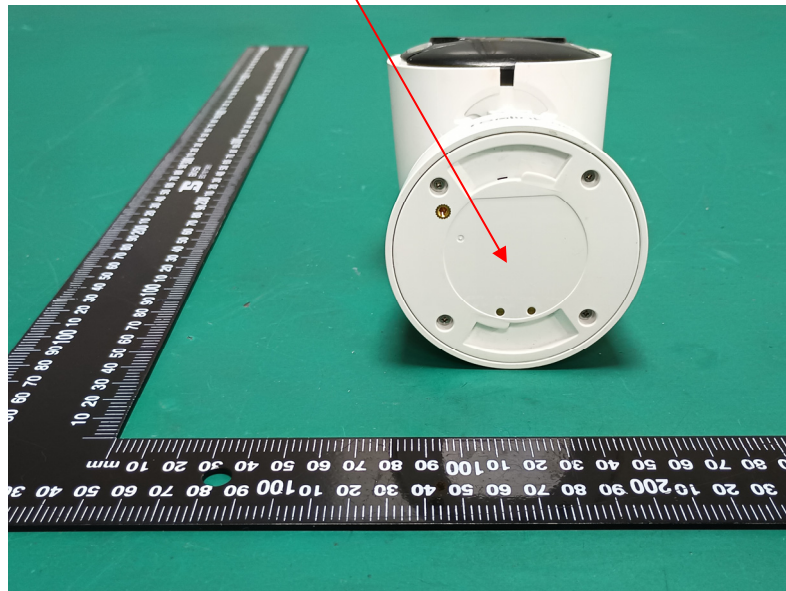

FCC ID Label Location Information

The label shown shall be permanently affixed at a conspicuous location on the device and be readily visible to the user at the time purchase (Labeling requirements per 2.925)