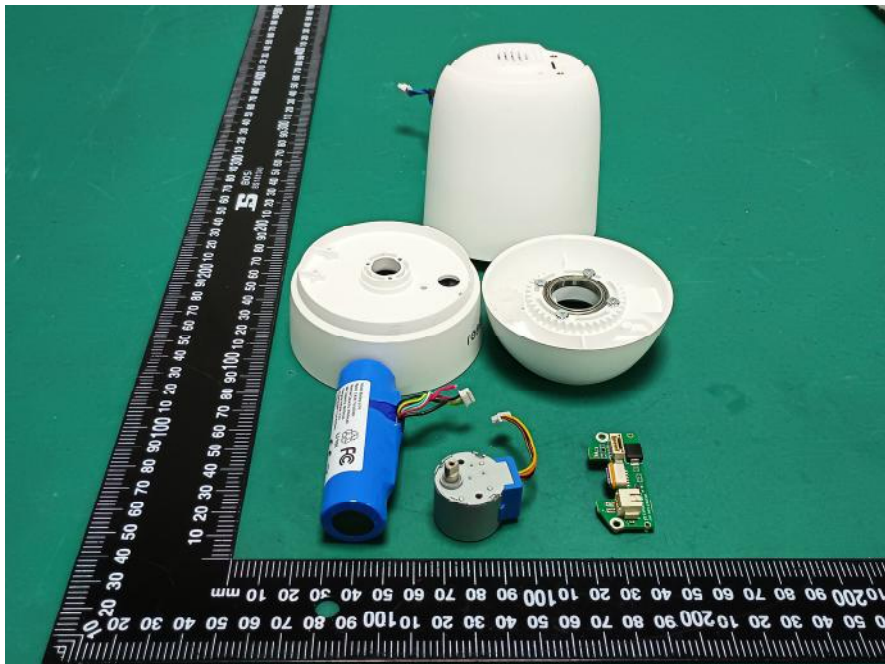

EXHIBIT C - EUT INTERNAL PHOTOGRAPHS

Model: Argus Track

2.4G Wi-Fi/5G Wi-Fi ANT

Model: Argus Series B730

2.4G Wi-Fi/5G Wi-Fi ANT