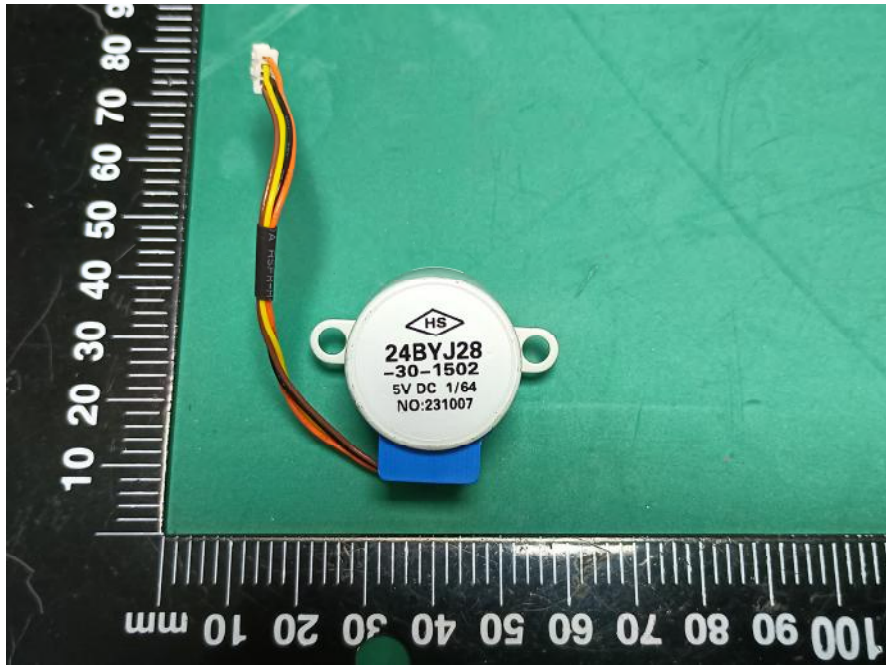

EXHIBIT C - EUT INTERNAL PHOTOGRAPHS

Model: Argus Track

2.4G Wi-Fi/5G Wi-Fi ANT

Model: Argus Series B730

2.4G Wi-Fi/5G Wi-Fi ANT