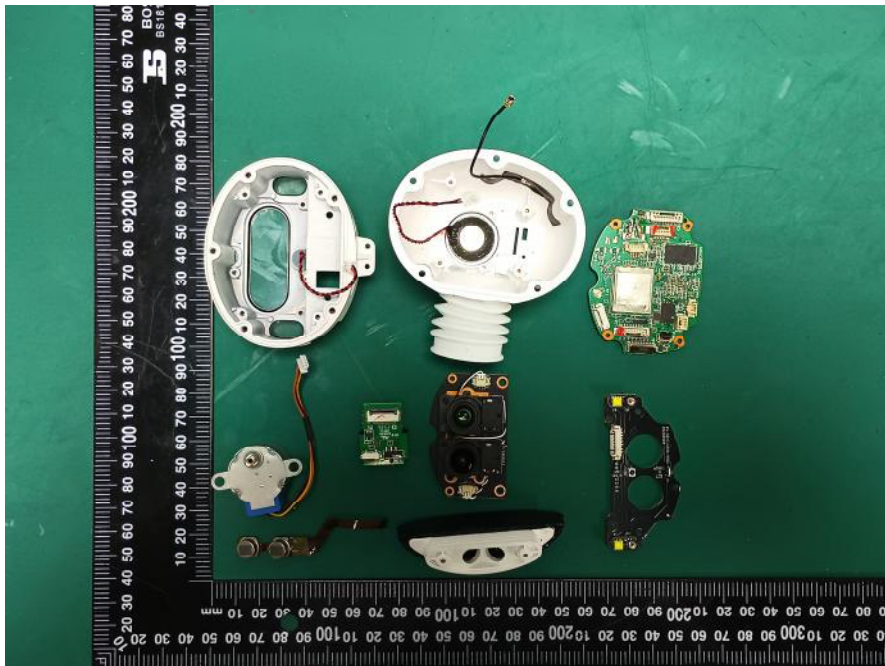

EXHIBIT C - EUT INTERNAL PHOTOGRAPHS

Model: Argus Track

2.4G Wi-Fi/5G Wi-Fi ANT

Model: Argus Series B730

2.4G Wi-Fi/5G Wi-Fi ANT