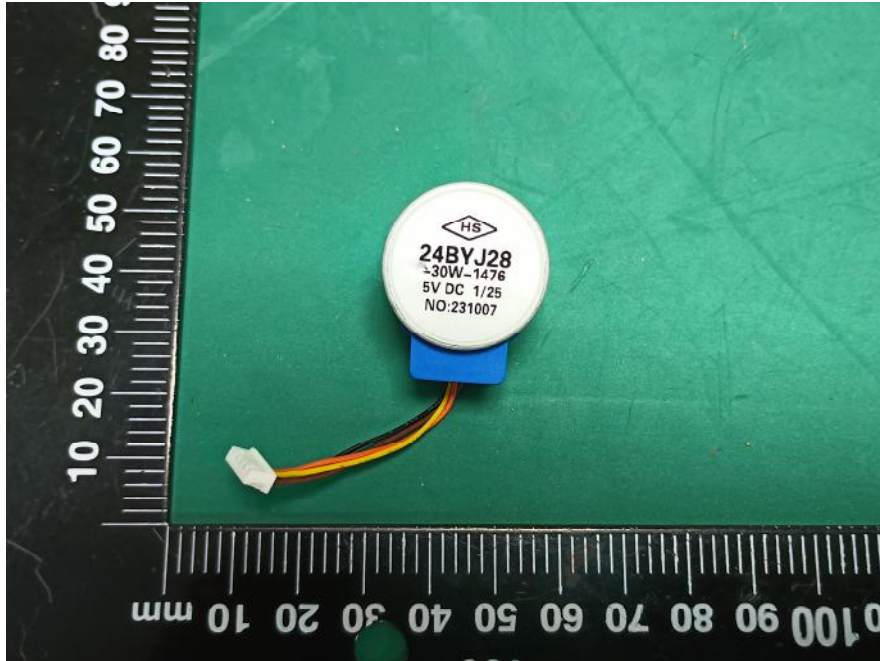

EXHIBIT C - EUT INTERNAL PHOTOGRAPHS

Model: Argus Track

2.4G Wi-Fi/5G Wi-Fi ANT

Model: Argus Series B730

2.4G Wi-Fi/5G Wi-Fi ANT