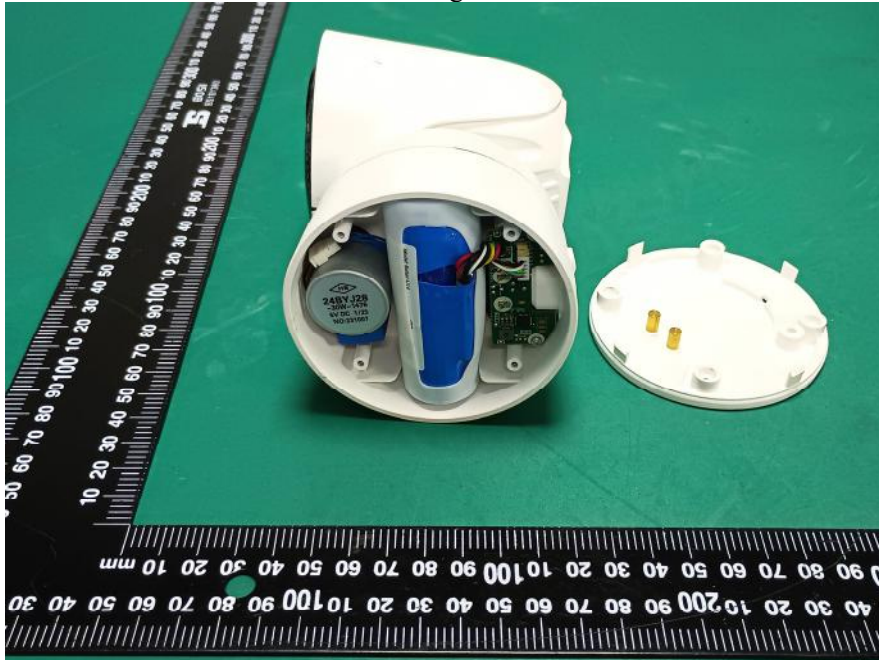

EXHIBIT C - EUT INTERNAL PHOTOGRAPHS

Model: Argus Track

2.4G Wi-Fi/5G Wi-Fi ANT

Model: Argus Series B730

2.4G Wi-Fi/5G Wi-Fi ANT