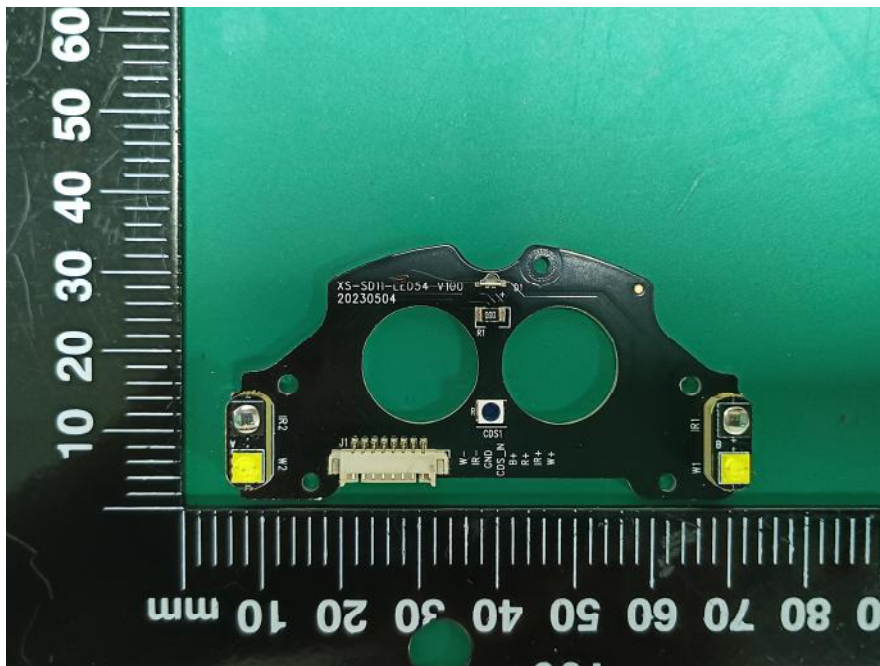

EXHIBIT C - EUT INTERNAL PHOTOGRAPHS

Model: Argus Track

2.4G Wi-Fi/5G Wi-Fi ANT

Model: Argus Series B730

2.4G Wi-Fi/5G Wi-Fi ANT