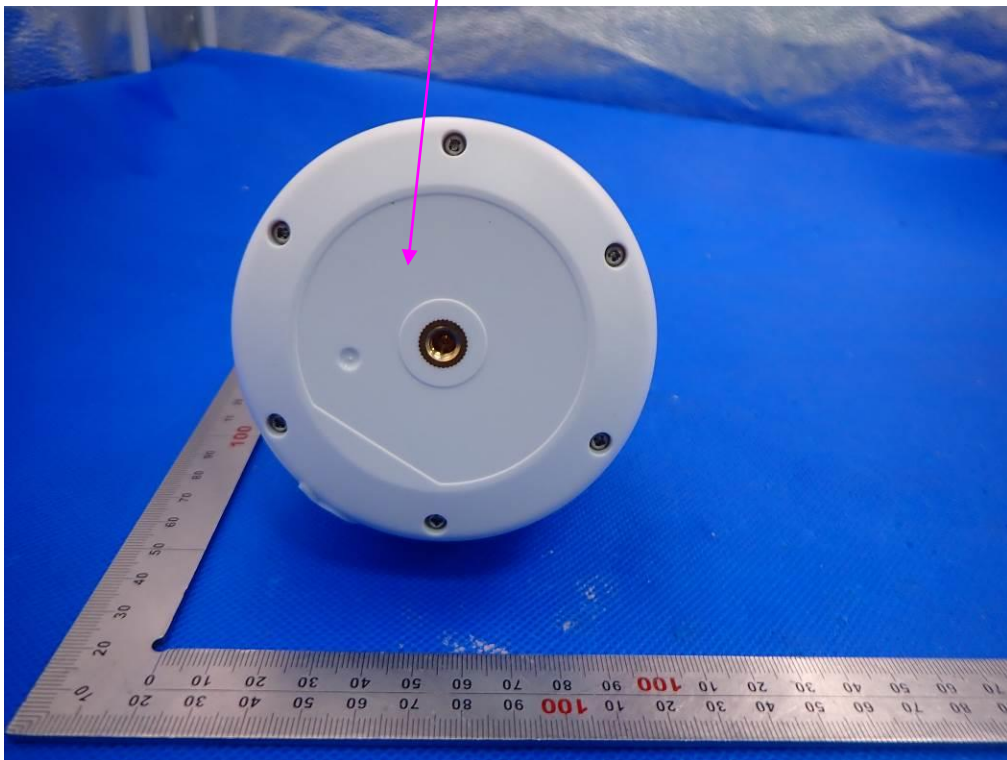

FCC ID and IC Label Location

20mm*20mm

FCC ID: 2AYHE-2103A
IC: 26839-2103A
HVIN: Reolink Argus PT Pro

20mm*20mm

FCC ID: 2AYHE-2103A
IC: 26839-2103A
HVIN: RLC-812A

20mm*20mm

FCC ID: 2AYHE-2103A
IC: 26839-2103A
HVIN: RLC-824A

20mm*20mm

FCC ID: 2AYHE-2103A
IC: 26839-2103A
HVIN: RLK8-812B4-A

20mm*20mm

FCC ID: 2AYHE-2103A
IC: 26839-2103A
HVIN: RLK8-824D4-A