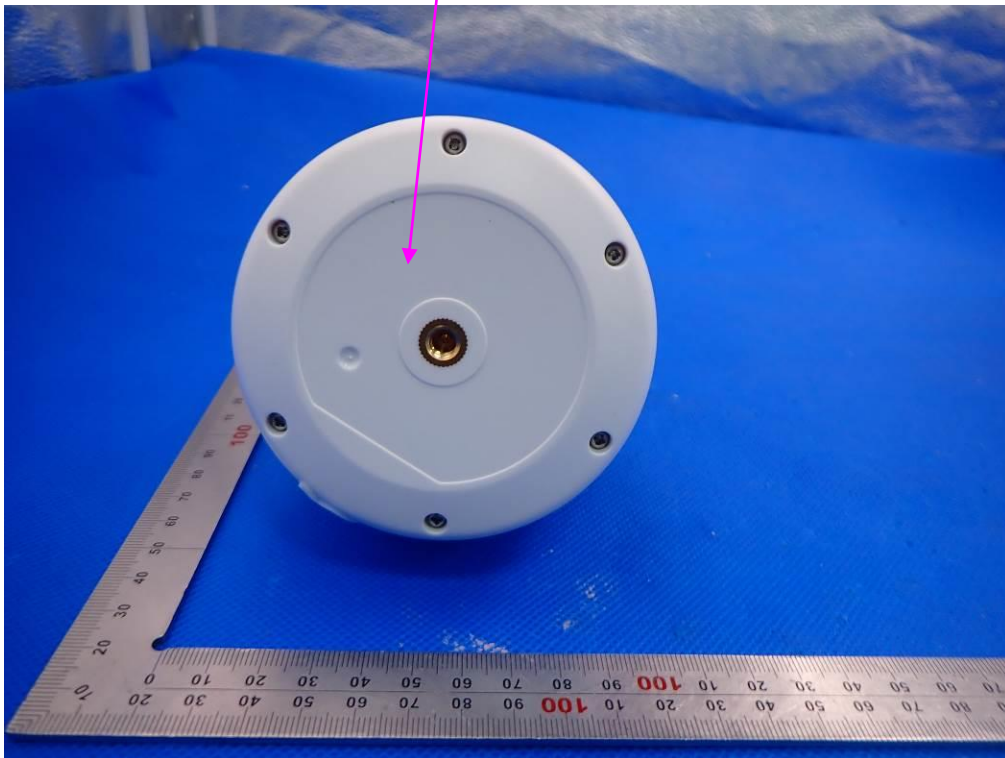

FCC ID and IC Label Location

20mm*20mm

FCC ID: 2AYHE-2103A
IC: 26839-2103A
HVIN: Reolink Argus PT Pro

20mm*20mm

FCC ID: 2AYHE-2103A
IC: 26839-2103A
HVIN: RLC-812A

20mm*20mm

FCC ID: 2AYHE-2103A
IC: 26839-2103A
HVIN: RLC-824A

20mm*20mm

FCC ID: 2AYHE-2103A
IC: 26839-2103A
HVIN: RLK8-812B4-A

20mm*20mm

FCC ID: 2AYHE-2103A
IC: 26839-2103A
HVIN: RLK8-824D4-A