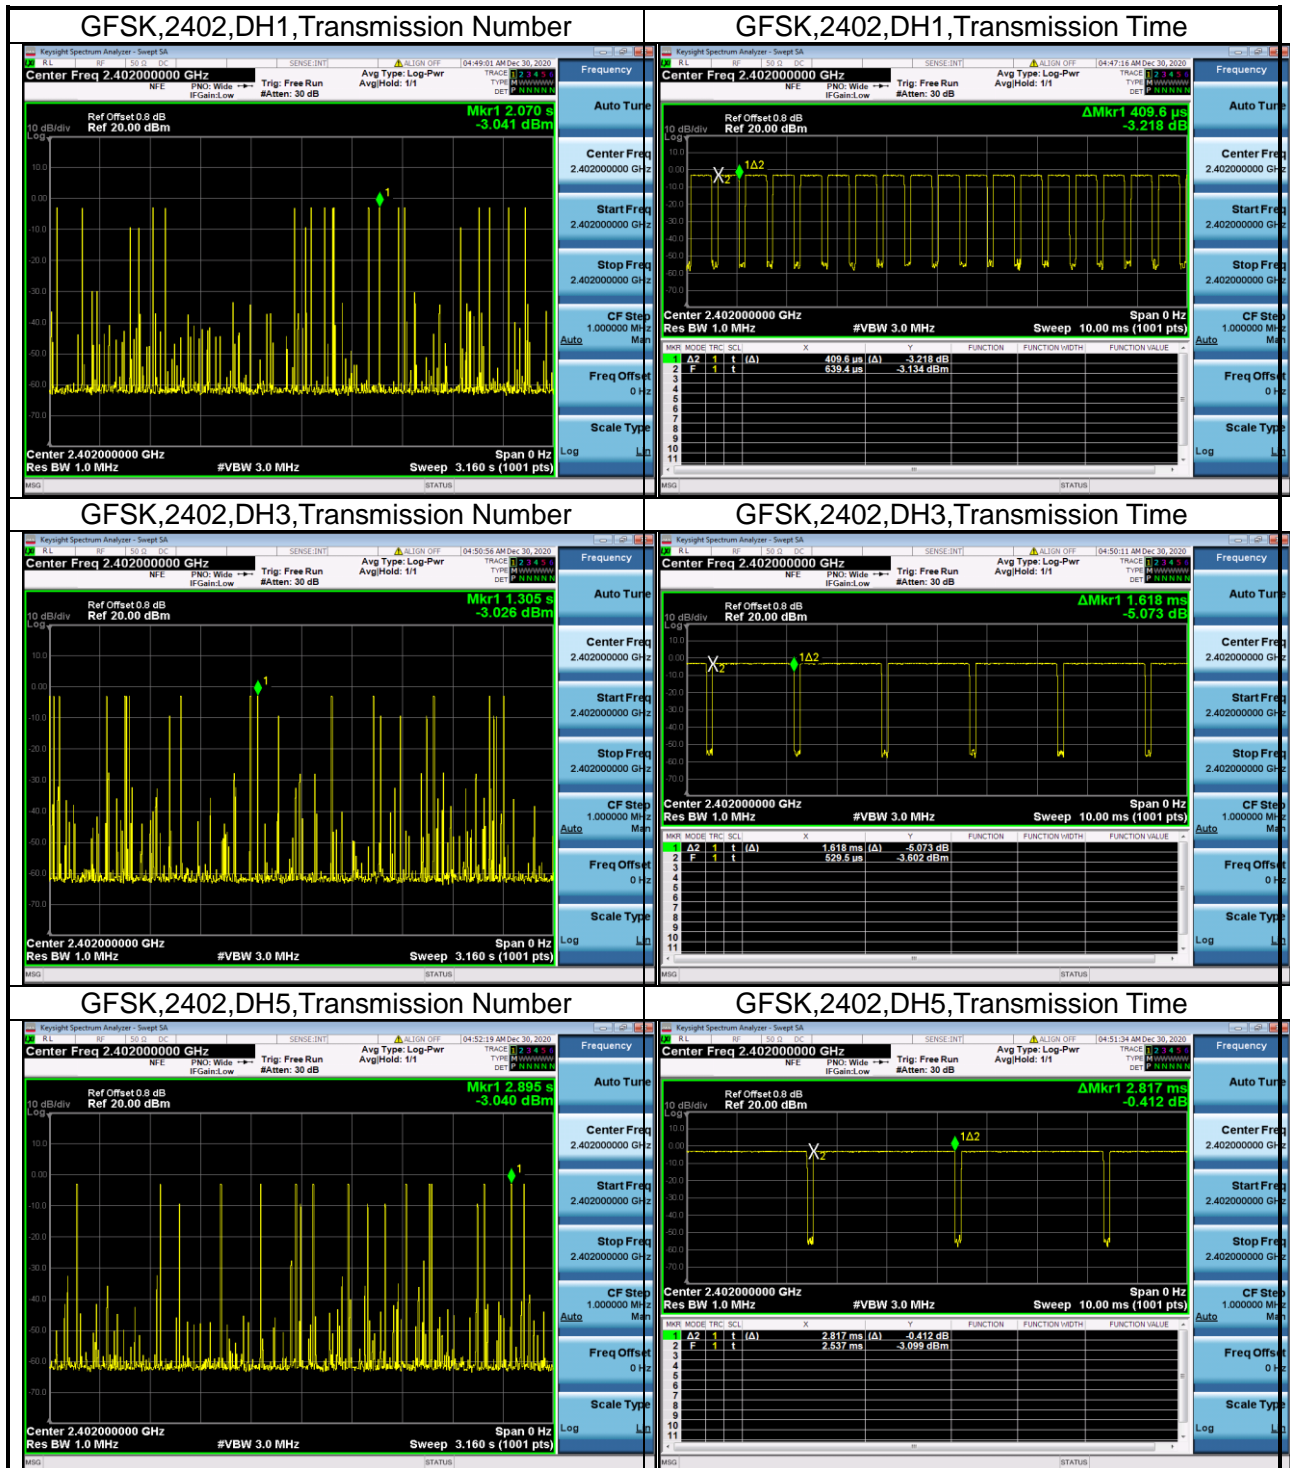

TEST REPORT

1.5 Frequency Band Edge

1.5.1 Test Result and Data

BT Frequency Band Edges-Conducted						
Mode	Test Range (MHz)	Packet Type	Hopping Mode	Band Edge (dBm)	Limit	Result
GFSK	2380~2420	DH5	Hopping On	-42.90	-20.892	Pass
GFSK	2463.5~2503.5	DH5	Hopping On	-51.68	-20.646	Pass
DQPSK	2380~2420	2DH5	Hopping On	-39.11	-24.109	Pass
DQPSK	2463.5~2503.5	2DH5	Hopping On	-47.33	-24.095	Pass
8DPSK	2380~2420	3DH5	Hopping On	-46.91	-23.953	Pass
8DPSK	2463.5~2503.5	3DH5	Hopping On	-47.94	-23.748	Pass

TEST REPORT

1.6 Dwell Time

1.6.1 Test Result and Data

BT Dwell Time						
Mode	Test Frequency (MHz)	Packet Type	Transmission Time (ms)	Number	Dwell Time (ms)	Result
GFSK	2402	DH1	0.410	170	69.63	Pass
GFSK	2402	DH3	1.618	150	242.76	Pass
GFSK	2402	DH5	2.817	130	366.23	Pass
GFSK	2441	DH1	0.420	60	25.17	Pass
GFSK	2441	DH3	1.618	60	97.10	Pass
GFSK	2441	DH5	2.827	50	141.36	Pass
GFSK	2480	DH1	0.410	60	24.58	Pass
GFSK	2480	DH3	1.618	60	97.10	Pass
GFSK	2480	DH5	2.817	10	28.17	Pass

1.7 Carrier Frequency Separation

1.7.1 Test Result and Data

BT Carrier Frequency Separation					
Mode	Test Frequency (MHz)	Packet Type	Range	Separation (kHz)	Result
GFSK	Hopping	DH5	2401.5MHz~2403.5MHz	1491	Pass
GFSK	Hopping	DH5	2440.5MHz~2442.5MHz	1477	Pass
GFSK	Hopping	DH5	2478.5MHz~2480.5MHz	1009	Pass