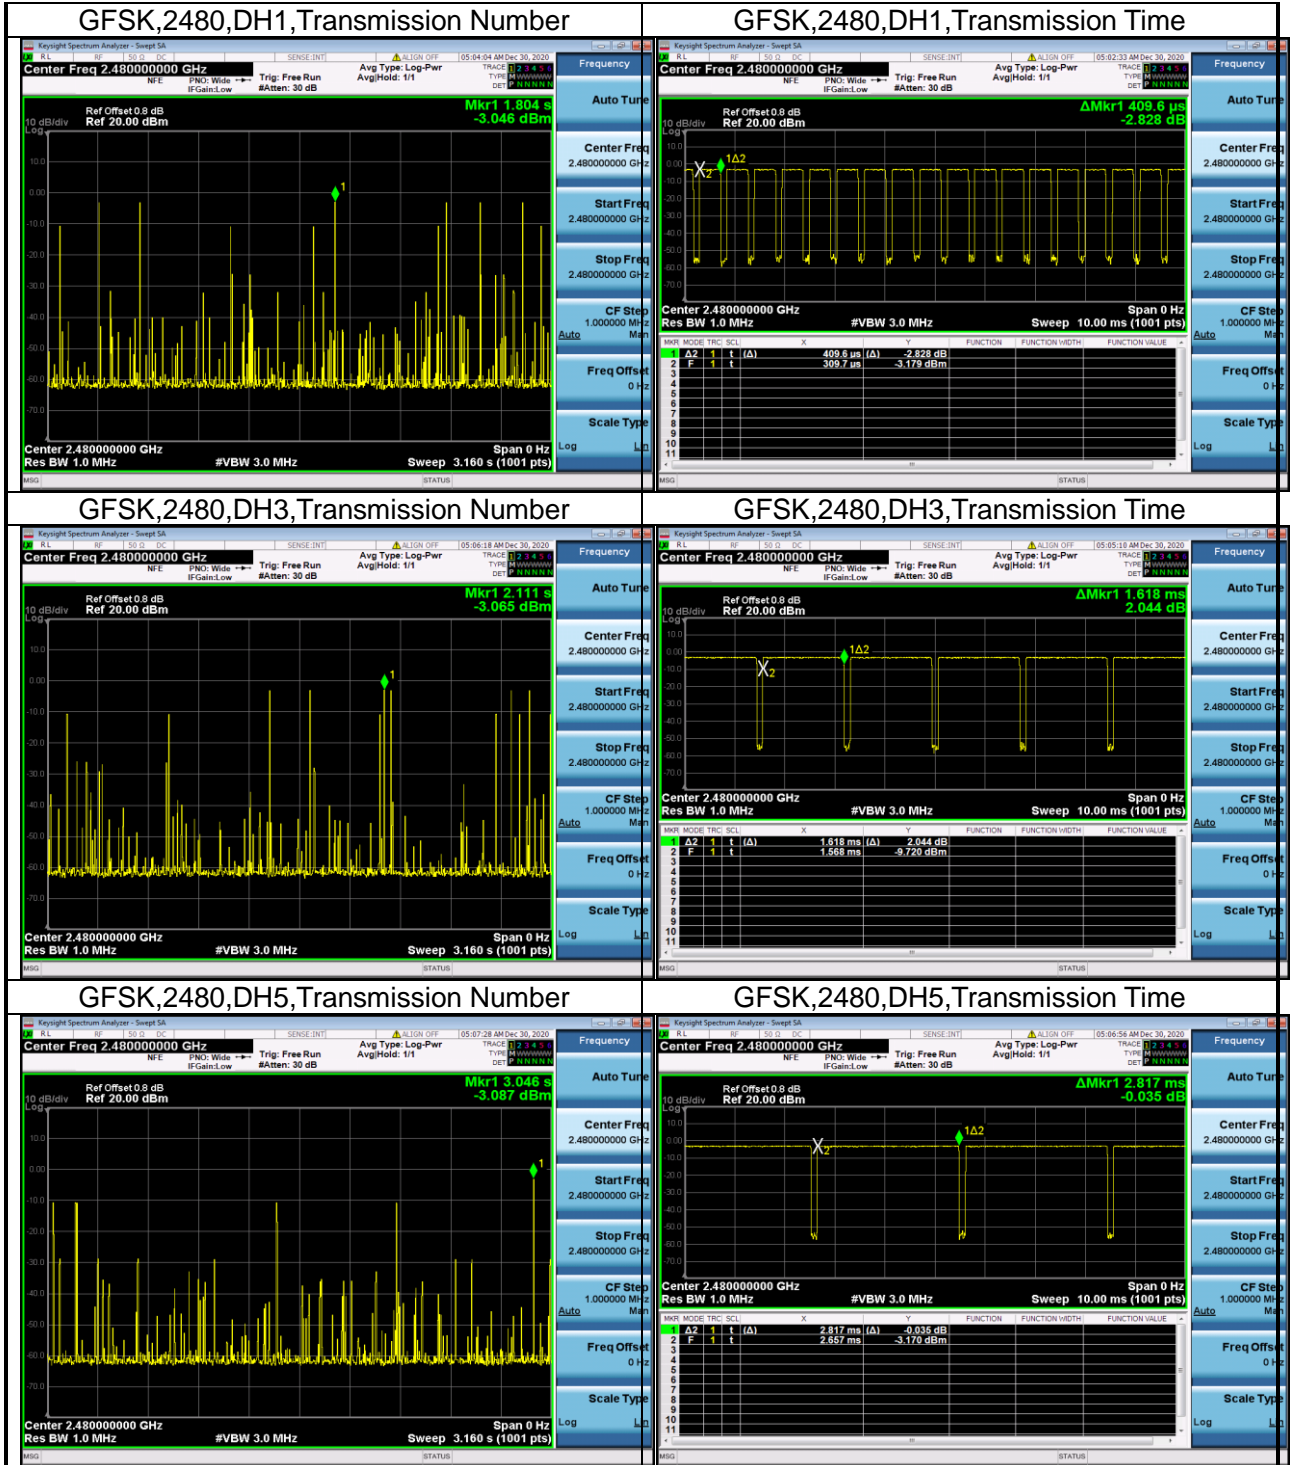

TEST REPORT

1.5 Frequency Band Edge

1.5.1 Test Result and Data

BT Frequency Band Edges-Conducted						
Mode	Test Range (MHz)	Packet Type	Hopping Mode	Band Edge (dBm)	Limit	Result
GFSK	2380~2420	DH5	Hopping On	-42.90	-20.892	Pass
GFSK	2463.5~2503.5	DH5	Hopping On	-51.68	-20.646	Pass
DQPSK	2380~2420	2DH5	Hopping On	-39.11	-24.109	Pass
DQPSK	2463.5~2503.5	2DH5	Hopping On	-47.33	-24.095	Pass
8DPSK	2380~2420	3DH5	Hopping On	-46.91	-23.953	Pass
8DPSK	2463.5~2503.5	3DH5	Hopping On	-47.94	-23.748	Pass

TEST REPORT

1.6 Dwell Time

1.6.1 Test Result and Data

BT Dwell Time						
Mode	Test Frequency (MHz)	Packet Type	Transmission Time (ms)	Number	Dwell Time (ms)	Result
GFSK	2402	DH1	0.410	170	69.63	Pass
GFSK	2402	DH3	1.618	150	242.76	Pass
GFSK	2402	DH5	2.817	130	366.23	Pass
GFSK	2441	DH1	0.420	60	25.17	Pass
GFSK	2441	DH3	1.618	60	97.10	Pass
GFSK	2441	DH5	2.827	50	141.36	Pass
GFSK	2480	DH1	0.410	60	24.58	Pass
GFSK	2480	DH3	1.618	60	97.10	Pass
GFSK	2480	DH5	2.817	10	28.17	Pass

1.7 Carrier Frequency Separation

1.7.1 Test Result and Data

BT Carrier Frequency Separation					
Mode	Test Frequency (MHz)	Packet Type	Range	Separation (kHz)	Result
GFSK	Hopping	DH5	2401.5MHz~2403.5MHz	1491	Pass
GFSK	Hopping	DH5	2440.5MHz~2442.5MHz	1477	Pass
GFSK	Hopping	DH5	2478.5MHz~2480.5MHz	1009	Pass