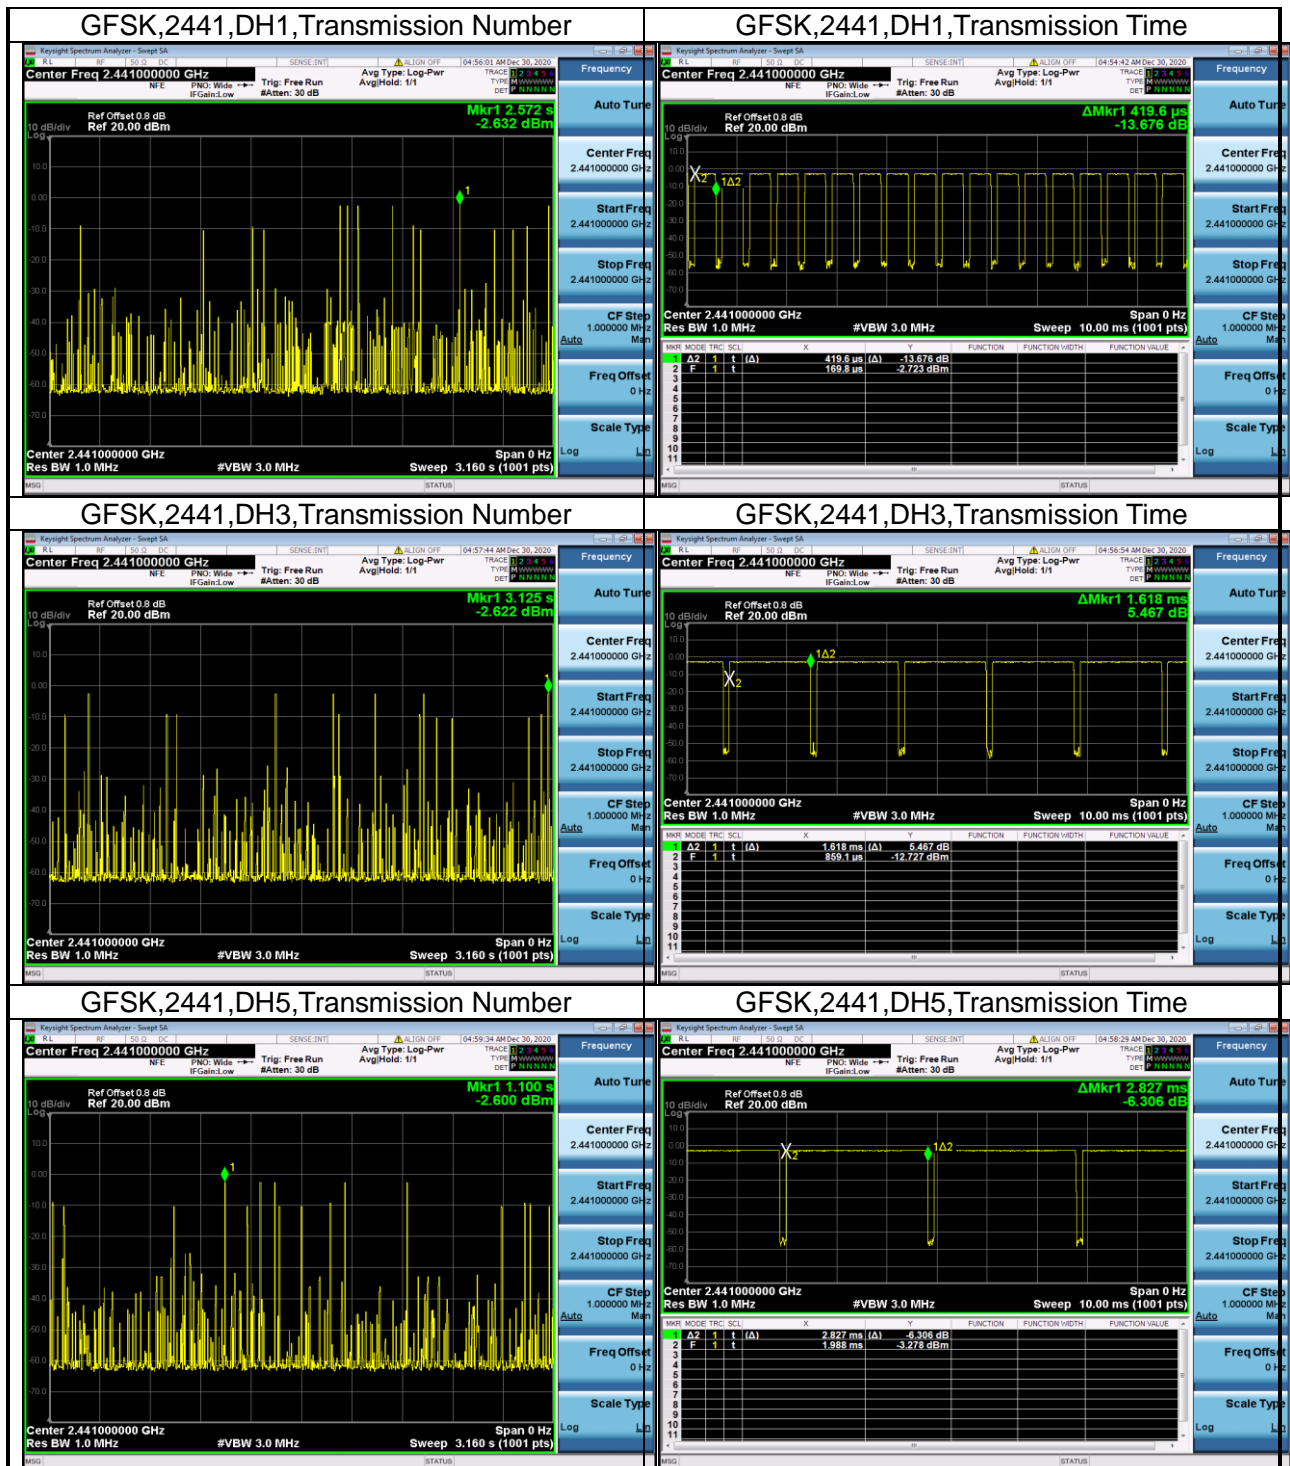

TEST REPORT

1.5 Frequency Band Edge

1.5.1 Test Result and Data

BT Frequency Band Edges-Conducted						
Mode	Test Range (MHz)	Packet Type	Hopping Mode	Band Edge (dBm)	Limit	Result
GFSK	2380~2420	DH5	Hopping On	-42.90	-20.892	Pass
GFSK	2463.5~2503.5	DH5	Hopping On	-51.68	-20.646	Pass
DQPSK	2380~2420	2DH5	Hopping On	-39.11	-24.109	Pass
DQPSK	2463.5~2503.5	2DH5	Hopping On	-47.33	-24.095	Pass
8DPSK	2380~2420	3DH5	Hopping On	-46.91	-23.953	Pass
8DPSK	2463.5~2503.5	3DH5	Hopping On	-47.94	-23.748	Pass

TEST REPORT

1.6 Dwell Time

1.6.1 Test Result and Data

BT Dwell Time						
Mode	Test Frequency (MHz)	Packet Type	Transmission Time (ms)	Number	Dwell Time (ms)	Result
GFSK	2402	DH1	0.410	170	69.63	Pass
GFSK	2402	DH3	1.618	150	242.76	Pass
GFSK	2402	DH5	2.817	130	366.23	Pass
GFSK	2441	DH1	0.420	60	25.17	Pass
GFSK	2441	DH3	1.618	60	97.10	Pass
GFSK	2441	DH5	2.827	50	141.36	Pass
GFSK	2480	DH1	0.410	60	24.58	Pass
GFSK	2480	DH3	1.618	60	97.10	Pass
GFSK	2480	DH5	2.817	10	28.17	Pass

1.7 Carrier Frequency Separation

1.7.1 Test Result and Data

BT Carrier Frequency Separation					
Mode	Test Frequency (MHz)	Packet Type	Range	Separation (kHz)	Result
GFSK	Hopping	DH5	2401.5MHz~2403.5MHz	1491	Pass
GFSK	Hopping	DH5	2440.5MHz~2442.5MHz	1477	Pass
GFSK	Hopping	DH5	2478.5MHz~2480.5MHz	1009	Pass