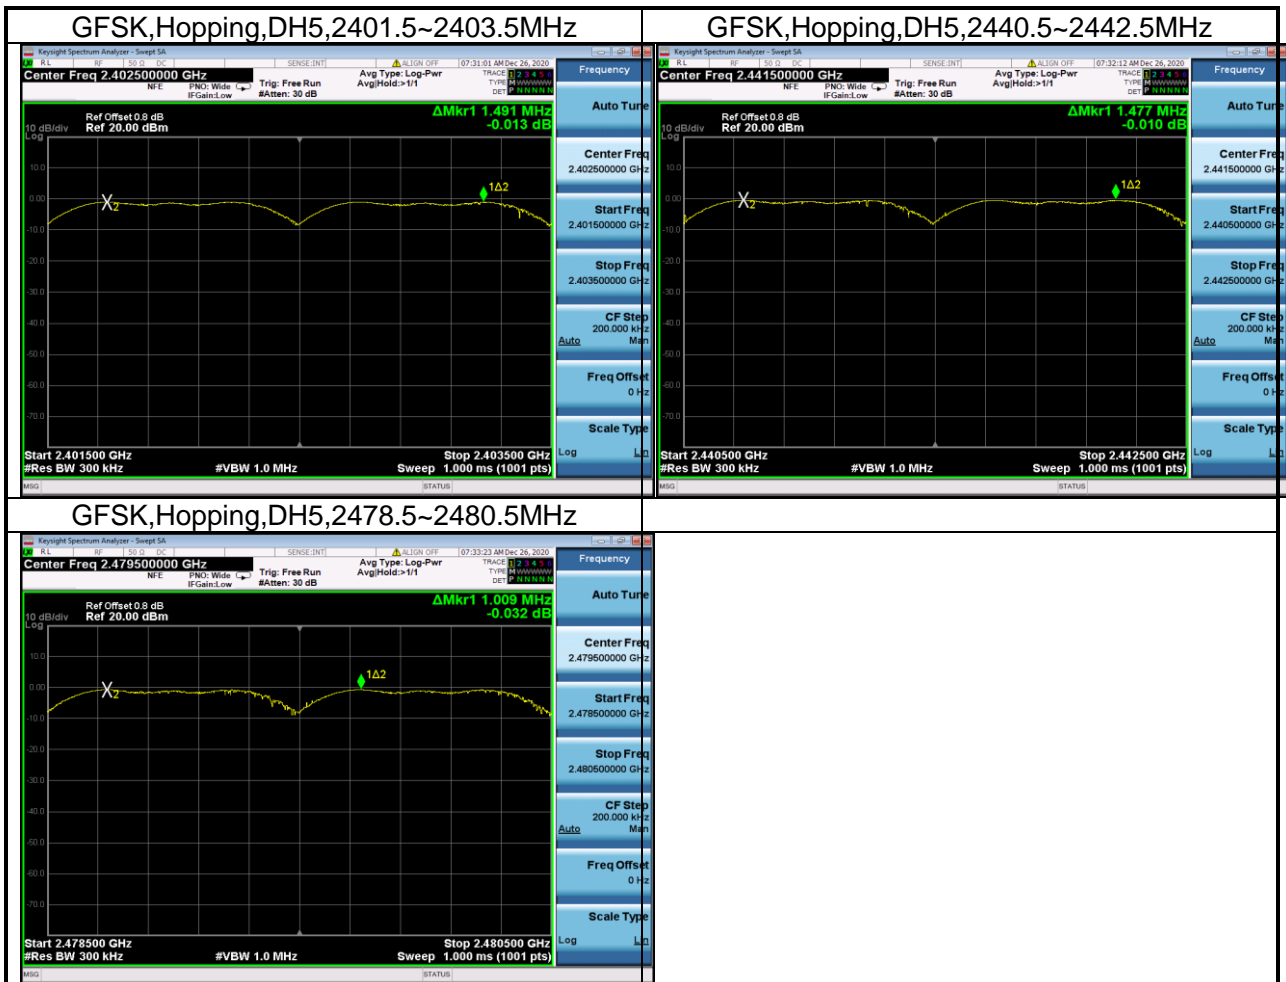

TEST REPORT

1.5 Frequency Band Edge

1.5.1 Test Result and Data

BT Frequency Band Edges-Conducted						
Mode	Test Range (MHz)	Packet Type	Hopping Mode	Band Edge (dBm)	Limit	Result
GFSK	2380~2420	DH5	Hopping On	-42.90	-20.892	Pass
GFSK	2463.5~2503.5	DH5	Hopping On	-51.68	-20.646	Pass
DQPSK	2380~2420	2DH5	Hopping On	-39.11	-24.109	Pass
DQPSK	2463.5~2503.5	2DH5	Hopping On	-47.33	-24.095	Pass
8DPSK	2380~2420	3DH5	Hopping On	-46.91	-23.953	Pass
8DPSK	2463.5~2503.5	3DH5	Hopping On	-47.94	-23.748	Pass

TEST REPORT

1.6 Dwell Time

1.6.1 Test Result and Data

BT Dwell Time						
Mode	Test Frequency (MHz)	Packet Type	Transmission Time (ms)	Number	Dwell Time (ms)	Result
GFSK	2402	DH1	0.410	170	69.63	Pass
GFSK	2402	DH3	1.618	150	242.76	Pass
GFSK	2402	DH5	2.817	130	366.23	Pass
GFSK	2441	DH1	0.420	60	25.17	Pass
GFSK	2441	DH3	1.618	60	97.10	Pass
GFSK	2441	DH5	2.827	50	141.36	Pass
GFSK	2480	DH1	0.410	60	24.58	Pass
GFSK	2480	DH3	1.618	60	97.10	Pass
GFSK	2480	DH5	2.817	10	28.17	Pass

1.7 Carrier Frequency Separation

1.7.1 Test Result and Data

BT Carrier Frequency Separation					
Mode	Test Frequency (MHz)	Packet Type	Range	Separation (kHz)	Result
GFSK	Hopping	DH5	2401.5MHz~2403.5MHz	1491	Pass
GFSK	Hopping	DH5	2440.5MHz~2442.5MHz	1477	Pass
GFSK	Hopping	DH5	2478.5MHz~2480.5MHz	1009	Pass

TEST REPORT

1.8 Hopping Channel Numbers

1.8.1 Test Result and Data

BT Number Of Hopping Channels				
Mode	Test Frequency	Packet Type	Test Range	Result
GFSK	Hopping	DH5	2400MHz~2483.5MHz	Pass
GFSK	Hopping	DH5	2400MHz~2426.5MHz	Pass
GFSK	Hopping	DH5	2426.5MHz~2454.5MHz	Pass
GFSK	Hopping	DH5	2454.5MHz~2483.5MHz	Pass