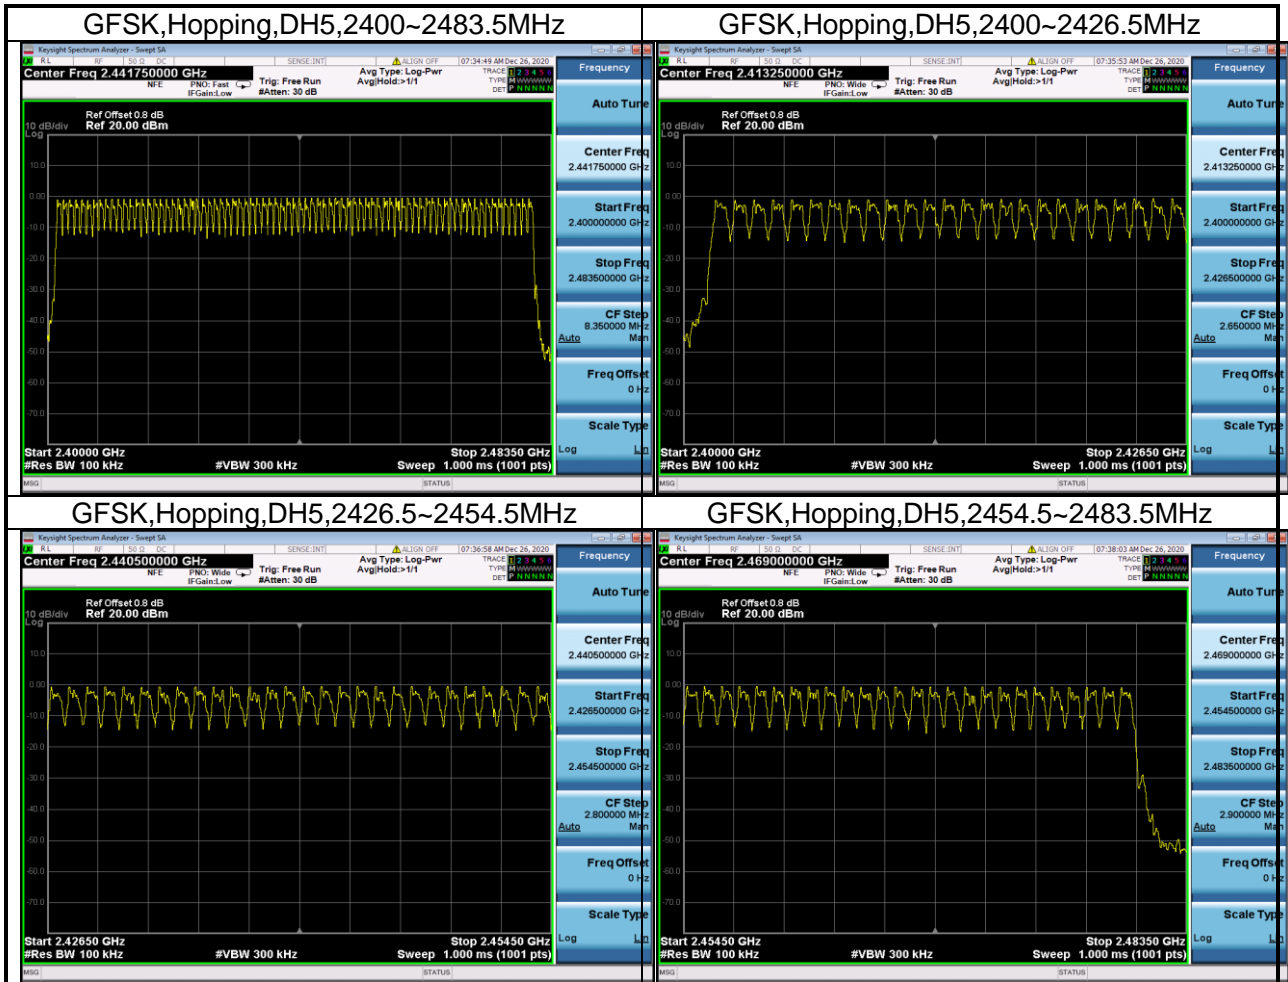

TEST REPORT

1.5 Frequency Band Edge

1.5.1 Test Result and Data

BT Frequency Band Edges-Conducted						
Mode	Test Range (MHz)	Packet Type	Hopping Mode	Band Edge (dBm)	Limit	Result
GFSK	2380~2420	DH5	Hopping On	-42.90	-20.892	Pass
GFSK	2463.5~2503.5	DH5	Hopping On	-51.68	-20.646	Pass
DQPSK	2380~2420	2DH5	Hopping On	-39.11	-24.109	Pass
DQPSK	2463.5~2503.5	2DH5	Hopping On	-47.33	-24.095	Pass
8DPSK	2380~2420	3DH5	Hopping On	-46.91	-23.953	Pass
8DPSK	2463.5~2503.5	3DH5	Hopping On	-47.94	-23.748	Pass

TEST REPORT

1.6 Dwell Time

1.6.1 Test Result and Data

BT Dwell Time						
Mode	Test Frequency (MHz)	Packet Type	Transmission Time (ms)	Number	Dwell Time (ms)	Result
GFSK	2402	DH1	0.410	170	69.63	Pass
GFSK	2402	DH3	1.618	150	242.76	Pass
GFSK	2402	DH5	2.817	130	366.23	Pass
GFSK	2441	DH1	0.420	60	25.17	Pass
GFSK	2441	DH3	1.618	60	97.10	Pass
GFSK	2441	DH5	2.827	50	141.36	Pass
GFSK	2480	DH1	0.410	60	24.58	Pass
GFSK	2480	DH3	1.618	60	97.10	Pass
GFSK	2480	DH5	2.817	10	28.17	Pass

1.7 Carrier Frequency Separation

1.7.1 Test Result and Data

BT Carrier Frequency Separation					
Mode	Test Frequency (MHz)	Packet Type	Range	Separation (kHz)	Result
GFSK	Hopping	DH5	2401.5MHz~2403.5MHz	1491	Pass
GFSK	Hopping	DH5	2440.5MHz~2442.5MHz	1477	Pass
GFSK	Hopping	DH5	2478.5MHz~2480.5MHz	1009	Pass

TEST REPORT

1.8 Hopping Channel Numbers

1.8.1 Test Result and Data

BT Number Of Hopping Channels				
Mode	Test Frequency	Packet Type	Test Range	Result
GFSK	Hopping	DH5	2400MHz~2483.5MHz	Pass
GFSK	Hopping	DH5	2400MHz~2426.5MHz	Pass
GFSK	Hopping	DH5	2426.5MHz~2454.5MHz	Pass
GFSK	Hopping	DH5	2454.5MHz~2483.5MHz	Pass