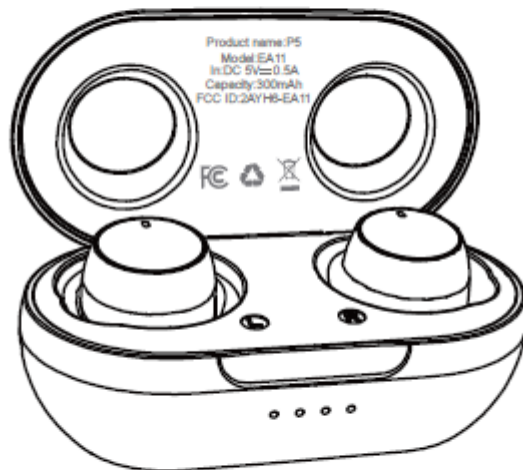

FCC ID LABEL:

FCC ID: **2AYH6-EA11**

This device is so small, so its FCC ID is put in the user manual, and we will also put the FCC ID on the packaging of the device.

User Manual

P5

FCC ID: 2AYH6-EA11

T r u e W i r e l e s s E a r b u d s