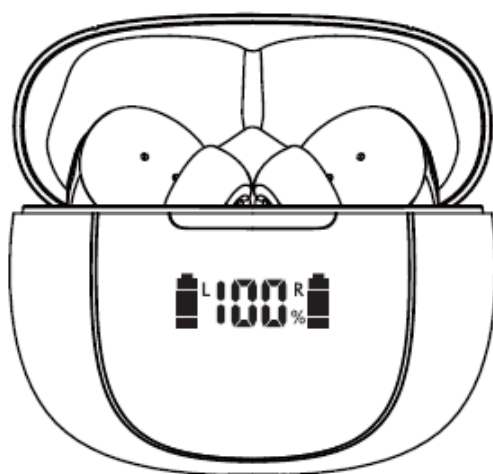

FCC ID LABEL:

FCC ID: **2AYH6-EA09**

This device is so small, so its FCC ID is put in the user manual, and we will also put the FCC ID on the packaging of the device.

PUNCH 3

User Manual

FCC ID: 2AYH6-EA09