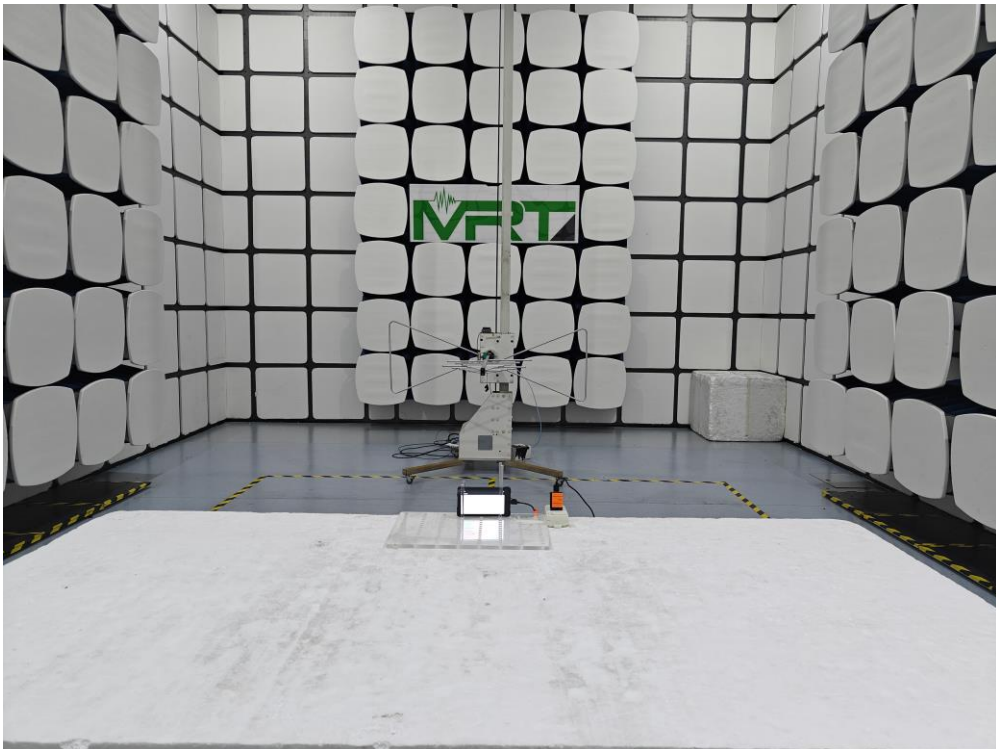

## RF Test Setup Photo

Description: Radiated Spurious Emissions Test Setup for 9kHz ~ 30MHz

Description: Radiated Spurious Emissions Test Setup for 30MHz ~ 1000MHz

Description: Radiated Spurious Emissions Test Setup for 1GHz ~ 18GHz

Description: Radiated Spurious Emissions Test Setup for above 18GHz

Description: Front View of Conducted Emission Test Setup for Power Port

Description: Back View of Conducted Emission Test Setup for Power Port