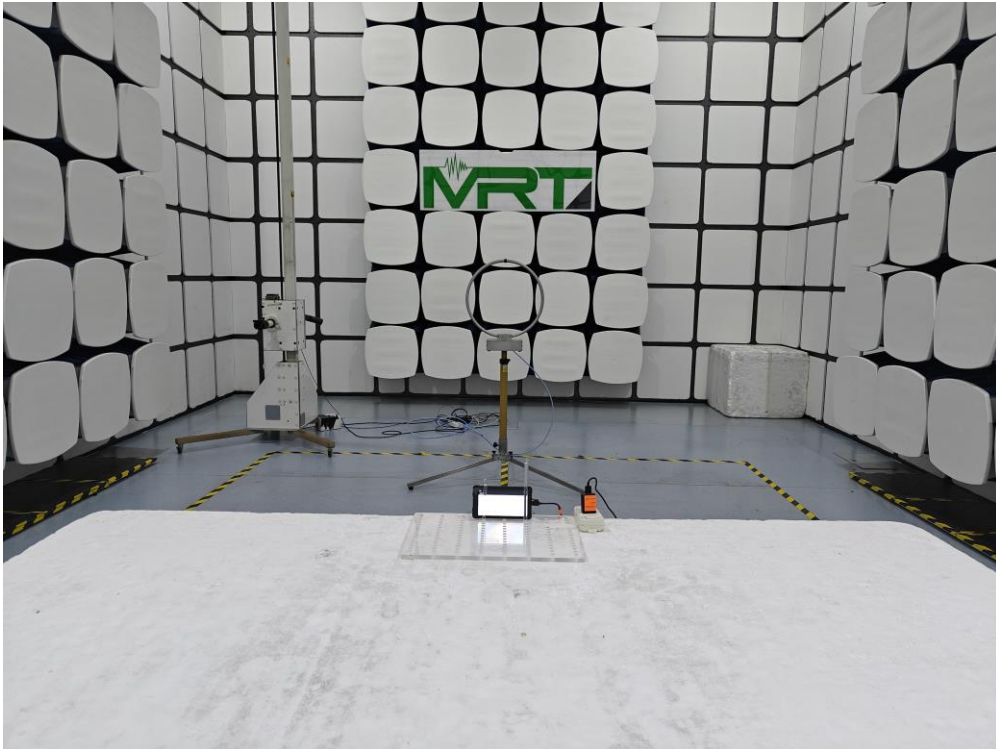

## RF Test Setup Photo

Description: Radiated Spurious Emissions Test Setup for 9kHz ~ 30MHz

Description: Radiated Spurious Emissions Test Setup for 30MHz ~ 1000MHz

Description: Radiated Spurious Emissions Test Setup for 1GHz ~ 18GHz

Description: Radiated Spurious Emissions Test Setup for above 18GHz

Description: Front View of Conducted Emission Test Setup for Power Port

Description: Back View of Conducted Emission Test Setup for Power Port