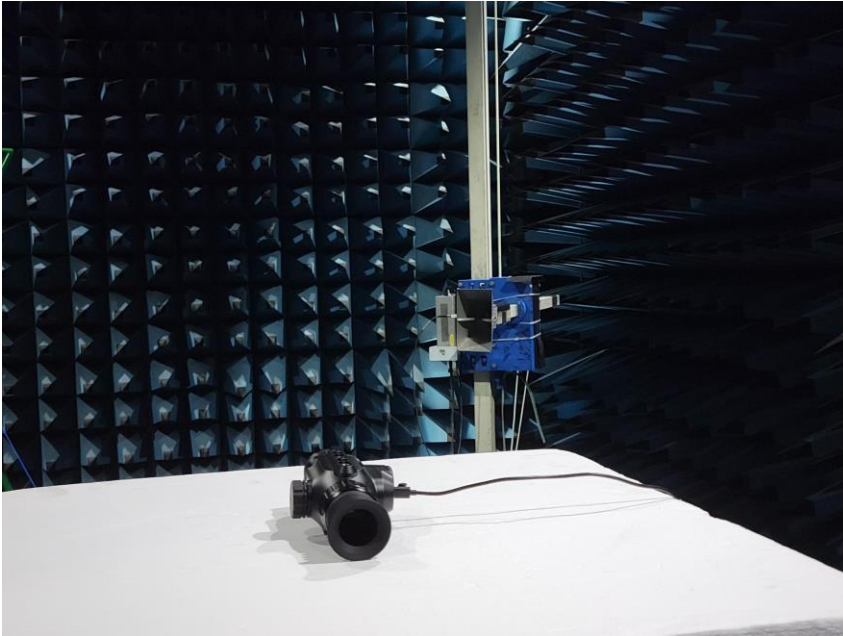

Appendix

Photographs of Test Setup for KSCR2308001532AT

Test Model No.: RIKANV MRS LRF

Test Setup Photo

Conducted Test Setup

Radiated emissions spurious (Above 1GHz)

Radiated emissions spurious (Below 1GHz)

Conducted Emissions at AC Power Line (150kHz-30MHz)