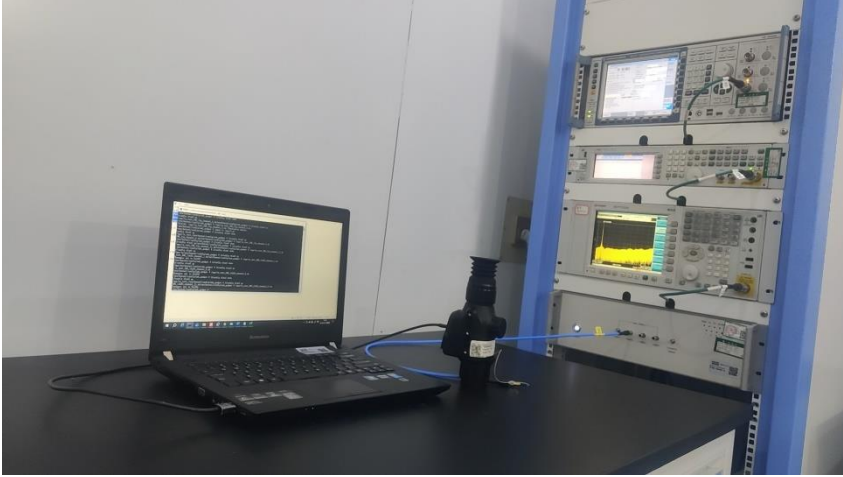

Appendix

Photographs of Test Setup for KSCR2308001532AT

Test Model No.: RIKANV MRS LRF

Test Setup Photo

Conducted Test Setup

Radiated emissions spurious (Above 1GHz)

Radiated emissions spurious (Below 1GHz)

Conducted Emissions at AC Power Line (150kHz-30MHz)