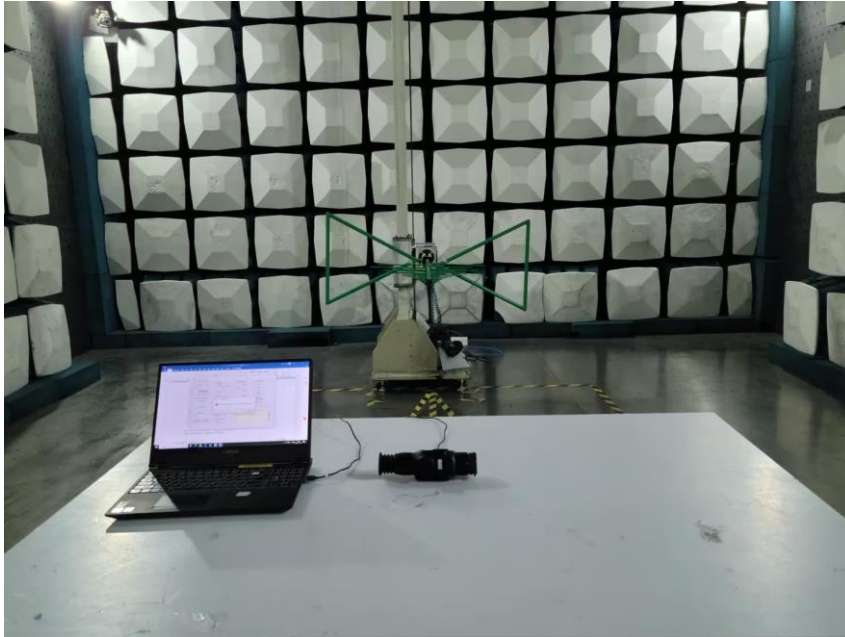

Appendix

Photographs of Test Setup for KSCR2308001532AT

Test Model No.: RIKANV MRS LRF

Test Setup Photo

Conducted Test Setup

Radiated emissions spurious (Above 1GHz)

Radiated emissions spurious (Below 1GHz)

Conducted Emissions at AC Power Line (150kHz-30MHz)