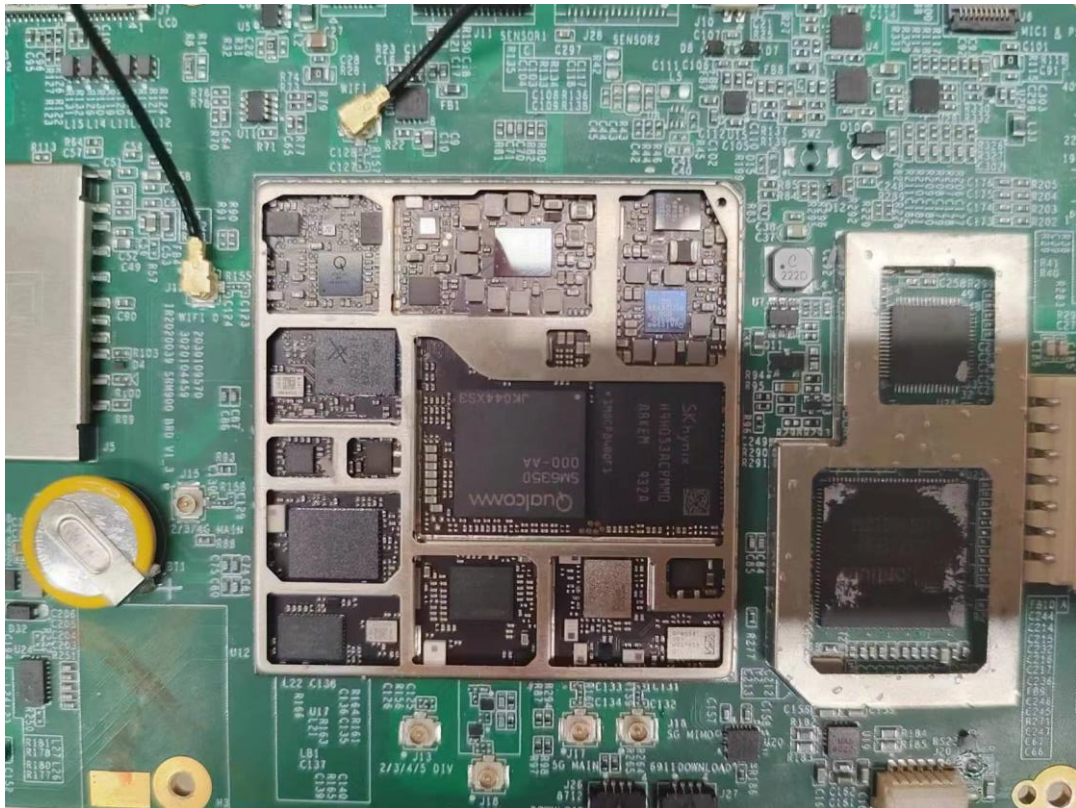

Type Designation: Portable Thermal Camera

FCC ID: 2AYGT-S1280

Type Designation: Portable Thermal Camera

FCC ID: 2AYGT-S1280

Type Designation: Portable Thermal Camera
FCC ID: 2AYGT-S1280

Type Designation: Portable Thermal Camera

FCC ID: 2AYGT-S1280

Type Designation: Portable Thermal Camera
FCC ID: 2AYGT-S1280