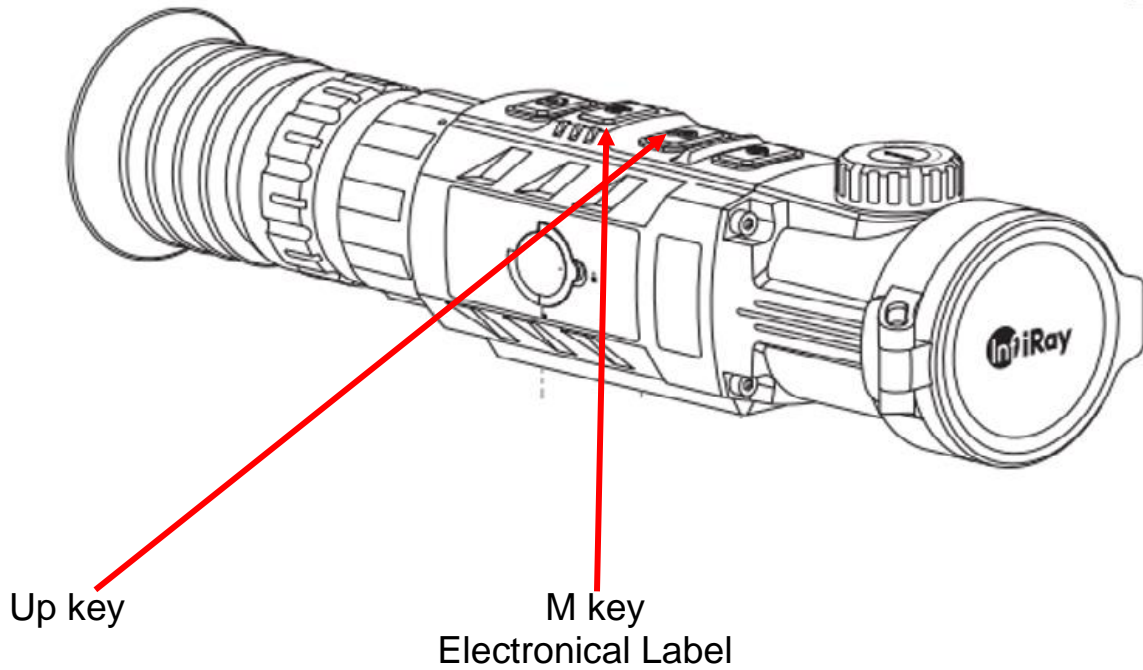

Label & Location

Long press M key to display the advanced menu, then short press the up key to select settings, and short press M key to display the device information

Remark: It's hard to put FCC statement on the product due to device's irregular appearance. FCC statement will be placed in the user manual which the device is marketed.