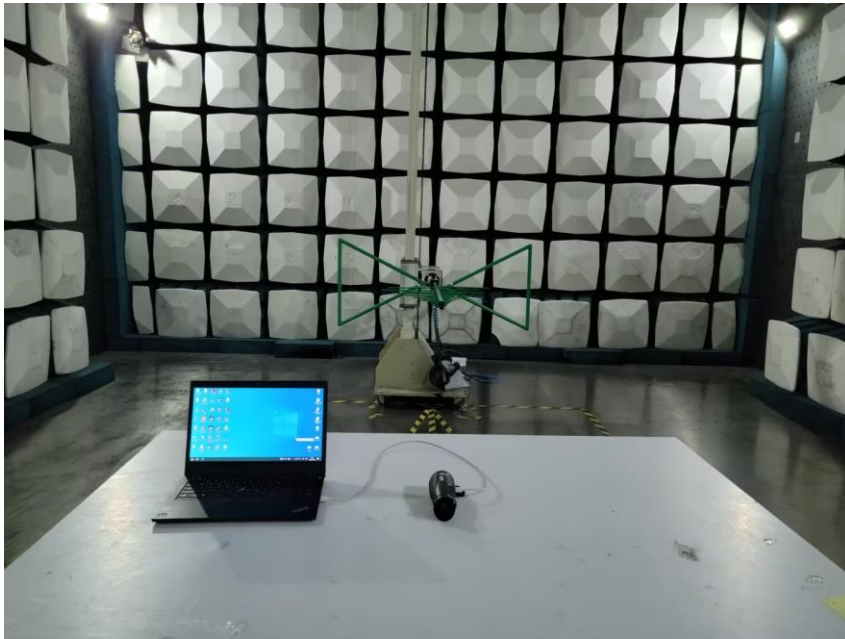

Appendix

Photographs of Test Setup for KSCR2308001540AT

Test Model No.: AP09

Test Setup Photo

Conducted Test

Radiated emissions spurious (Above 1GHz)

Radiated emissions spurious (Below 1GHz)

Conducted Emissions at AC Power Line (150kHz-30MHz)