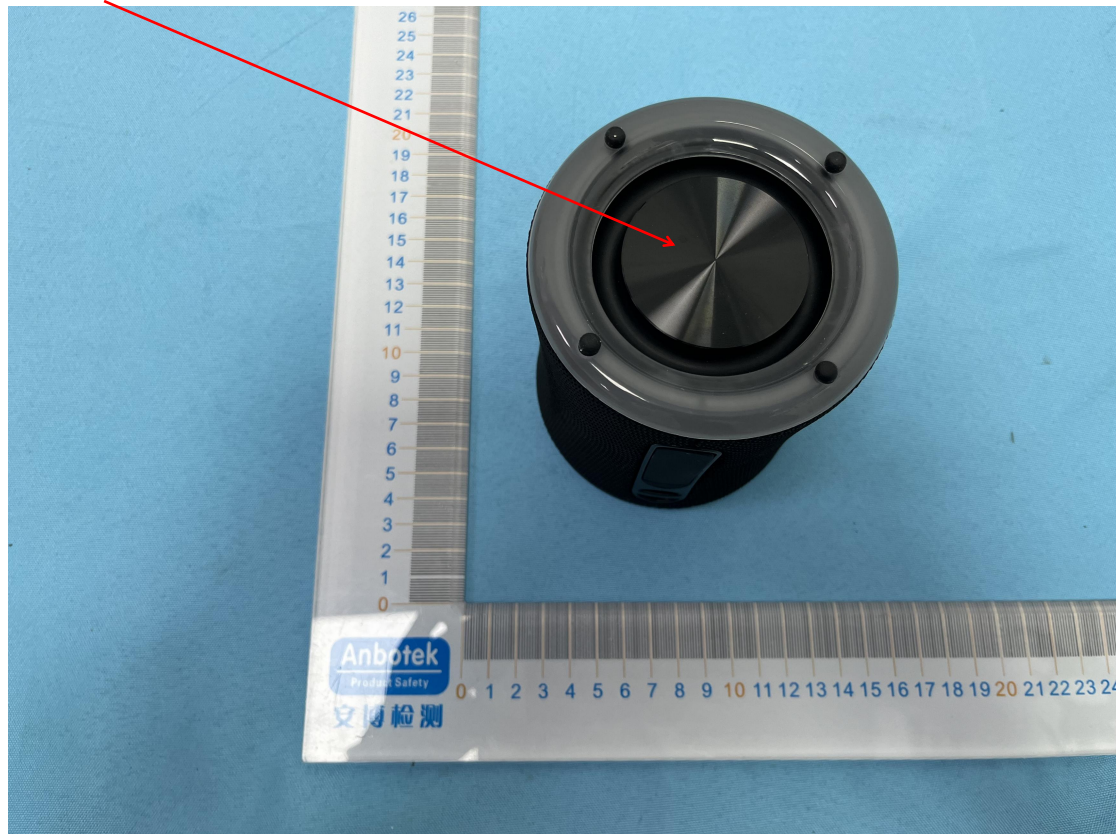

Label location

label

Product Name: WIRELESS SPEAKER

Model: GT01

FCC ID: 2AYGN-GT01