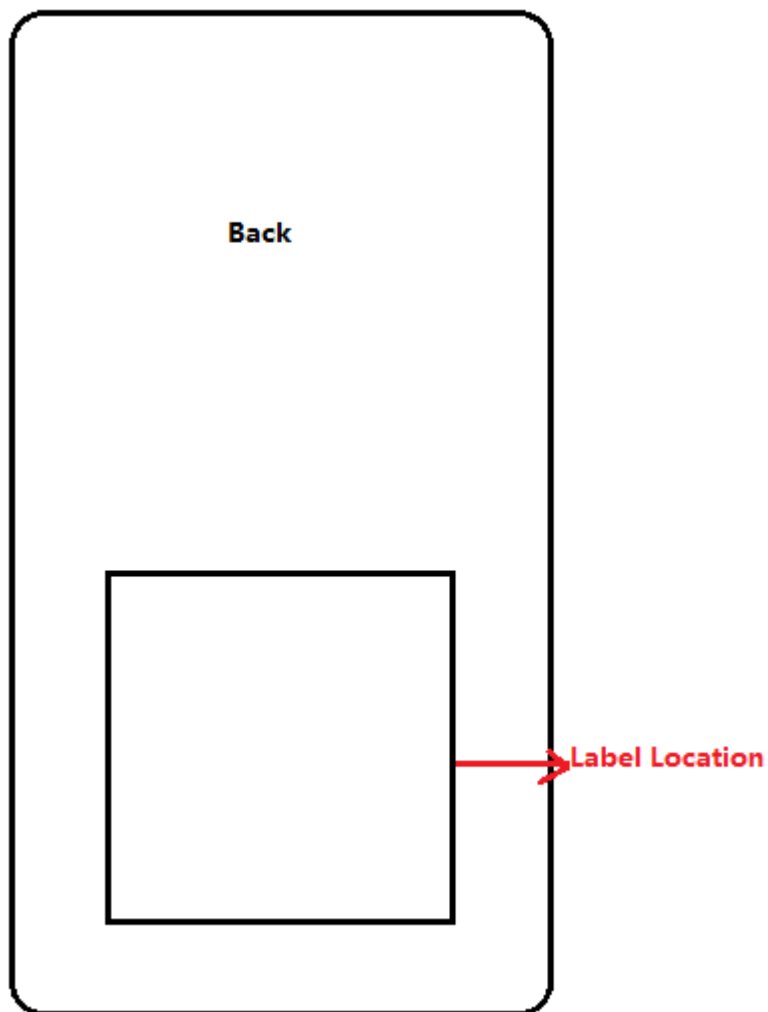

Label and label Location:

FCC ID electronic label:

Settings-->System & updates-->Regulatory information