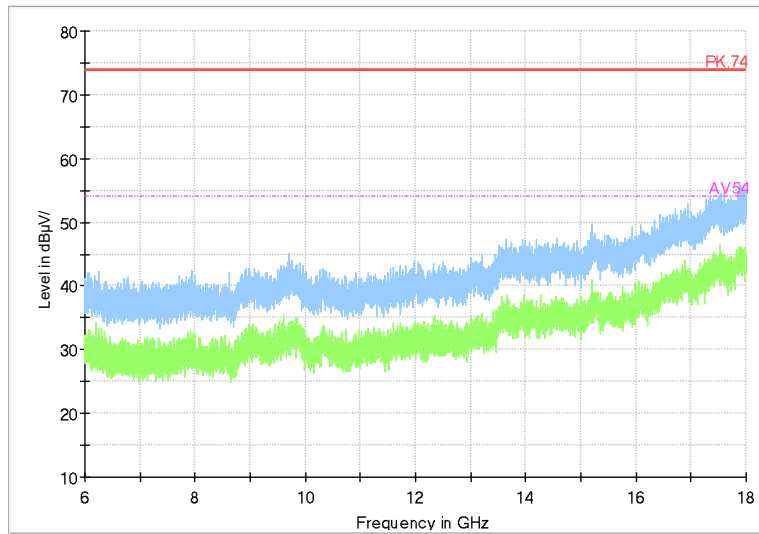

Full Spectrum

Frequency Range: 6GHz -18GHz
Detector: Av mode and PK mode
Modulation type: 802.11n(HT40)

Full Spectrum

Frequency Range: 18GHz -40GHz
Detector: Av mode and PK mode
Modulation type: 802.11n(HT40)

Full Spectrum

Frequency Range: 30MHz -1GHz
Detector: QP mode
Test Mode: 802.11ac(VHT40)

Full Spectrum

Frequency Range: 1GHz -6GHz
Detector: Av mode and PK mode
Test Mode: 802.11ac(VHT40)

Full Spectrum

Frequency Range: 6GHz -18GHz
Detector: Av mode and PK mode
Test Mode: 802.11ac(VHT40)

Full Spectrum

Frequency Range: 18GHz -40GHz
Detector: Av mode and PK mode
Test Mode: 802.11ac(VHT40)

Carrier frequency (MHz): 5795
Channel No.:159

Full Spectrum

Frequency Range: 30MHz -1GHz
Detector: QP mode
Test Mode: 802.11n(HT40)