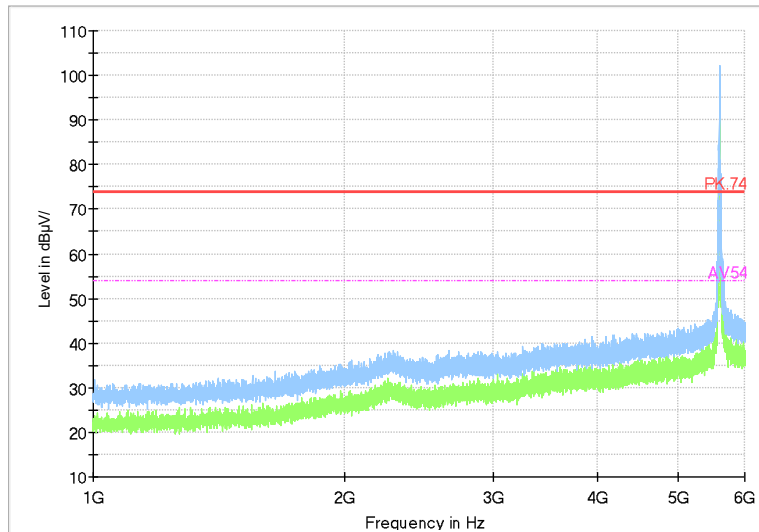

Frequency Range: 18GHz -40GHz
Detector: Av mode and PK mode
Modulation type: 802.11a

Full Spectrum

Frequency Range: 30MHz -1GHz
 Detector: QP mode
 Test Mode: 802.11n(HT20)

Full Spectrum

Frequency Range: 1GHz -6GHz
 Detector: Av mode and PK mode
 Modulation type: 802.11n(HT20)

Full Spectrum

Frequency Range: 6GHz -18GHz
Detector: Av mode and PK mode
Modulation type: 802.11n(HT20)

Full Spectrum

Frequency Range: 18GHz -40GHz
Detector: Av mode and PK mode
Modulation type: 802.11n(HT20)

Full Spectrum

Frequency Range: 30MHz -1GHz
Detector: QP mode
Test Mode: 802.11ac(VHT20)

Full Spectrum

Frequency Range: 1GHz -6GHz
Detector: Av mode and PK mode
Test Mode: 802.11ac(VHT20)

Full Spectrum

Frequency Range: 6GHz -18GHz
Detector: Av mode and PK mode
Test Mode: 802.11ac(VHT20)