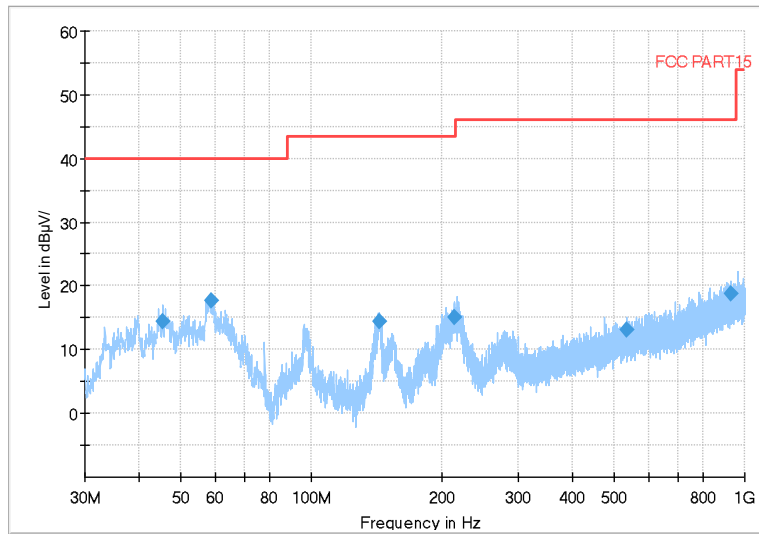

Frequency Range: 1GHz -6GHz
Detector: Av mode and PK mode
Test Mode: 802.11ac(VHT20)

Full Spectrum

Frequency Range: 6GHz -18GHz
Detector: Av mode and PK mode
Test Mode: 802.11ac(VHT20)

Full Spectrum

Frequency Range: 18GHz -40GHz
Detector: Av mode and PK mode
Test Mode: 802.11ac(VHT20)

Carrier frequency (MHz): 5785

Channel No.:157

Frequency Range: 30MHz -1GHz
Detector: QP mode
Test Mode: 802.11a

Frequency Range: 1GHz -6GHz
Detector: Av mode and PK mode
Modulation type: 802.11a

Full Spectrum

Frequency Range: 6GHz -18GHz
Detector: Av mode and PK mode
Modulation type: 802.11a

Full Spectrum

Frequency Range: 18GHz -40GHz
Detector: Av mode and PK mode
Modulation type: 802.11a

Full Spectrum

Frequency Range: 30MHz -1GHz
Detector: QP mode
Test Mode: 802.11n(HT20)