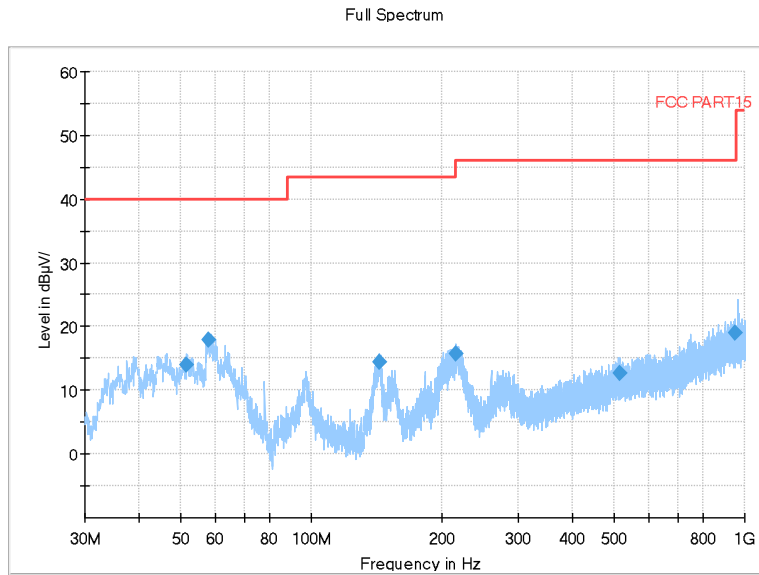

Full Spectrum

Frequency Range: 18GHz -40GHz
Detector: Av mode and PK mode
Modulation type: 802.11n(HT20)

Full Spectrum

Frequency Range: 30MHz -1GHz
Detector: QP mode
Test Mode: 802.11ac(VHT20)

Full Spectrum

Frequency Range: 1GHz -6GHz
Detector: Av mode and PK mode
Test Mode: 802.11ac(VHT20)

Full Spectrum

Frequency Range: 6GHz -18GHz
Detector: Av mode and PK mode
Test Mode: 802.11ac(VHT20)

Full Spectrum

Frequency Range: 18GHz -40GHz
Detector: Av mode and PK mode
Test Mode: 802.11ac(VHT20)

Carrier frequency (MHz): 5825
Channel No.:165

Frequency Range: 30MHz -1GHz
Detector: QP mode
Test Mode: 802.11a

Frequency Range: 1GHz -6GHz
Detector: Av mode and PK mode
Modulation type: 802.11a

Full Spectrum