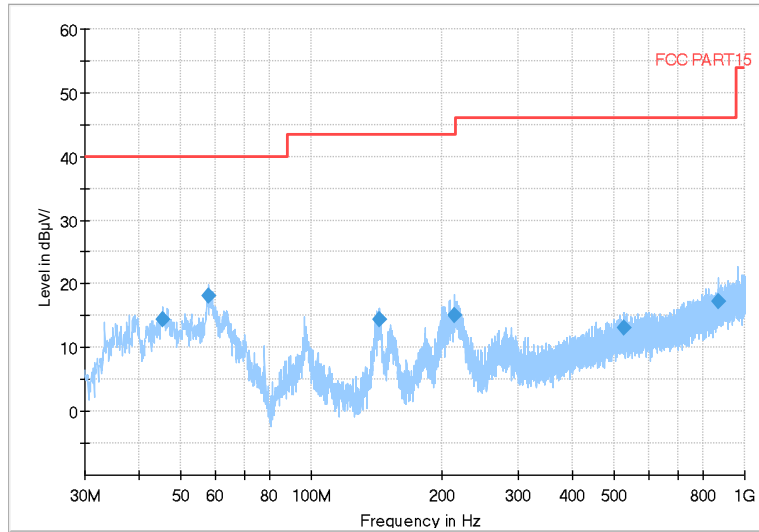

Full Spectrum

Frequency Range: 18GHz -40GHz
Detector: Av mode and PK mode
Test Mode: 802.11ac(VHT80)

Carrier frequency (MHz): 5500
Channel No.:100

Frequency Range: 30MHz -1GHz
Detector: QP mode
Test Mode: 802.11a

Frequency Range: 1GHz -6GHz
Detector: Av mode and PK mode
Modulation type: 802.11a

Full Spectrum

Frequency Range: 6GHz -18GHz
Detector: Av mode and PK mode
Modulation type: 802.11a

Full Spectrum

Frequency Range: 18GHz -40GHz
Detector: Av mode and PK mode
Modulation type: 802.11a

Full Spectrum

Frequency Range: 30MHz -1GHz
 Detector: QP mode
 Test Mode: 802.11n(HT20)

Full Spectrum

Frequency Range: 1GHz -6GHz
 Detector: Av mode and PK mode
 Modulation type: 802.11n(HT20)

Full Spectrum