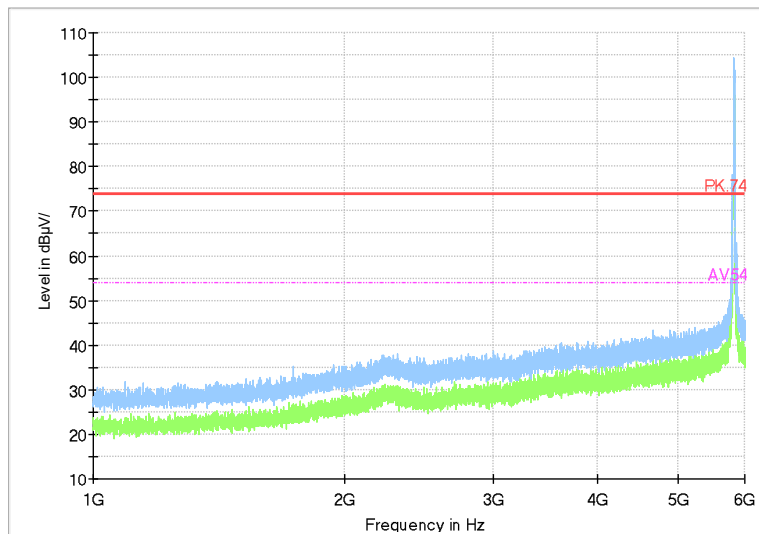

Carrier frequency (MHz): 5825
Channel No.:165

Frequency Range: 30MHz -1GHz
Detector: QP mode
Test Mode: 802.11a

Frequency Range: 1GHz -6GHz
Detector: Av mode and PK mode
Modulation type: 802.11a

Full Spectrum

Frequency Range: 6GHz -18GHz
Detector: Av mode and PK mode
Modulation type: 802.11a

Full Spectrum

Frequency Range: 18GHz -40GHz
Detector: Av mode and PK mode
Modulation type: 802.11a

Full Spectrum

Frequency Range: 30MHz -1GHz
Detector: QP mode
Test Mode: 802.11n(HT20)

Full Spectrum

Frequency Range: 1GHz -6GHz
Detector: Av mode and PK mode
Modulation type: 802.11n(HT20)

Full Spectrum

Frequency Range: 6GHz -18GHz
Detector: Av mode and PK mode
Modulation type: 802.11n(HT20)