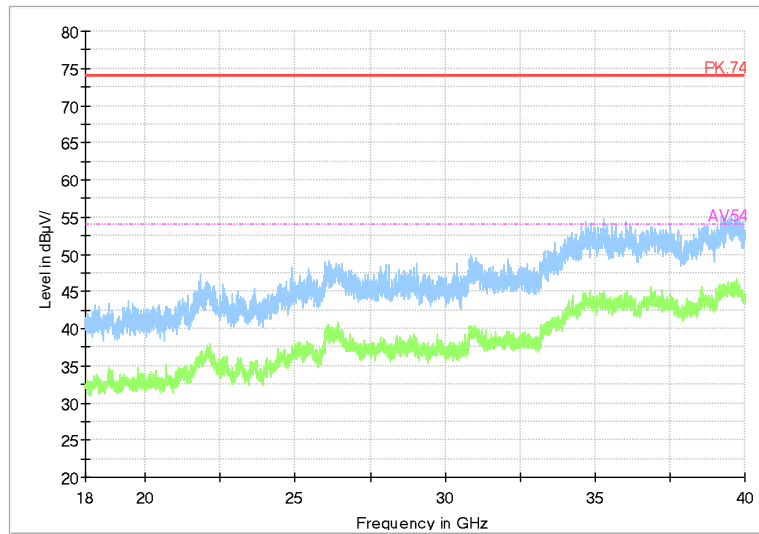

Frequency Range: 1GHz -6GHz
Detector: Av mode and PK mode
Test Mode: 802.11ac(VHT20)

Full Spectrum

Frequency Range: 6GHz -18GHz
Detector: Av mode and PK mode
Test Mode: 802.11ac(VHT20)

Full Spectrum

Frequency Range: 18GHz -40GHz
Detector: Av mode and PK mode
Test Mode: 802.11ac(VHT20)

Carrier frequency (MHz): 5825
Channel No.:165

Frequency Range: 30MHz -1GHz
Detector: QP mode
Test Mode: 802.11a

Frequency Range: 1GHz -6GHz
Detector: Av mode and PK mode
Modulation type: 802.11a

Full Spectrum

Frequency Range: 6GHz -18GHz
Detector: Av mode and PK mode
Modulation type: 802.11a

Full Spectrum

Frequency Range: 18GHz -40GHz
Detector: Av mode and PK mode
Modulation type: 802.11a

Full Spectrum

Frequency Range: 30MHz -1GHz
Detector: QP mode
Test Mode: 802.11n(HT20)