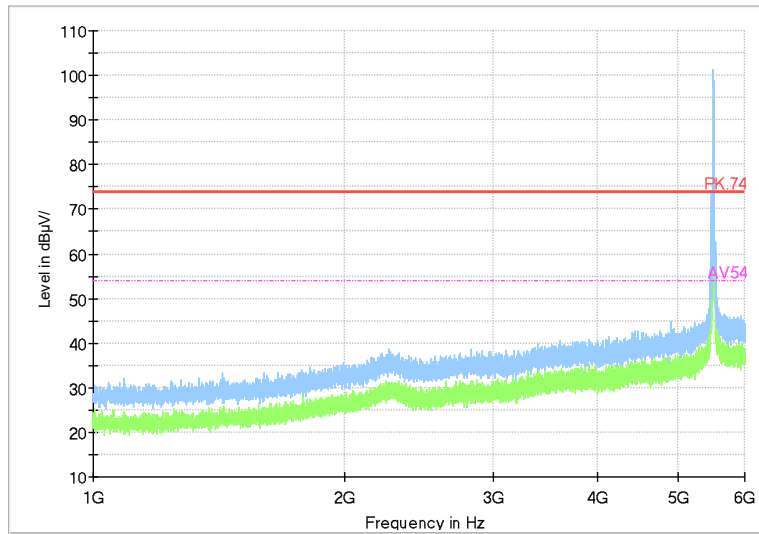

Full Spectrum

Frequency Range: 30MHz -1GHz
 Detector: QP mode
 Test Mode: 802.11n(HT20)

Full Spectrum

Frequency Range: 1GHz -6GHz
 Detector: Av mode and PK mode
 Modulation type: 802.11n(HT20)

Full Spectrum

Frequency Range: 6GHz -18GHz
Detector: Av mode and PK mode
Modulation type: 802.11n(HT20)

Full Spectrum

Frequency Range: 18GHz -40GHz
Detector: Av mode and PK mode
Modulation type: 802.11n(HT20)

Full Spectrum

Frequency Range: 30MHz -1GHz
Detector: QP mode
Test Mode: 802.11ac(VHT20)

Full Spectrum

Frequency Range: 1GHz -6GHz
Detector: Av mode and PK mode
Test Mode: 802.11ac(VHT20)

Full Spectrum

Frequency Range: 6GHz -18GHz
Detector: Av mode and PK mode
Test Mode: 802.11ac(VHT20)