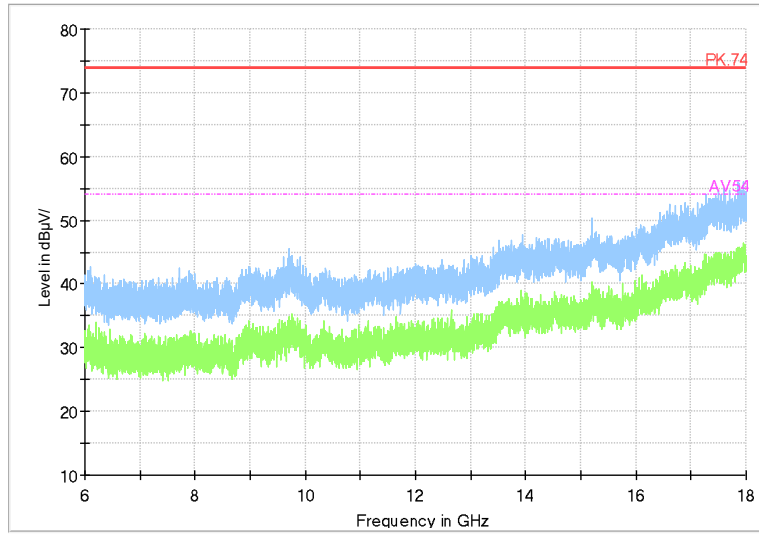

Frequency Range: 30MHz -1GHz
Detector: QP mode
Test Mode: 802.11ac(VHT20)

Full Spectrum

Frequency Range: 1GHz -6GHz
Detector: Av mode and PK mode
Test Mode: 802.11ac(VHT20)

Full Spectrum

Frequency Range: 6GHz -18GHz
Detector: Av mode and PK mode
Test Mode: 802.11ac(VHT20)

Full Spectrum

Frequency Range: 18GHz -40GHz
Detector: Av mode and PK mode
Test Mode: 802.11ac(VHT20)

Carrier frequency (MHz): 5600
Channel No.:120

Full Spectrum

Frequency Range: 30MHz -1GHz
Detector: QP mode
Test Mode: 802.11a

Full Spectrum

Frequency Range: 1GHz -6GHz
Detector: Av mode and PK mode
Modulation type: 802.11a

Full Spectrum

Frequency Range: 6GHz -18GHz
Detector: Av mode and PK mode
Modulation type: 802.11a

Full Spectrum