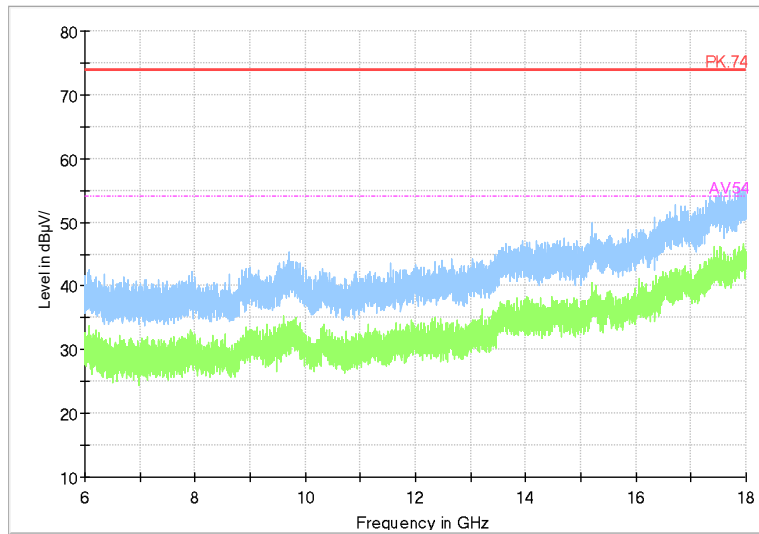

Full Spectrum

Frequency Range: 30MHz -1GHz
Detector: QP mode
Test Mode: 802.11ac(VHT40)

Full Spectrum

Frequency Range: 1GHz -6GHz
Detector: Av mode and PK mode
Test Mode: 802.11ac(VHT40)

Full Spectrum

Frequency Range: 6GHz -18GHz
Detector: Av mode and PK mode
Test Mode: 802.11ac(VHT40)

Full Spectrum

Frequency Range: 18GHz -40GHz
Detector: Av mode and PK mode
Test Mode: 802.11ac(VHT40)

Carrier frequency (MHz): 5590
Channel No.:118

Full Spectrum

Frequency Range: 30MHz -1GHz
 Detector: QP mode
 Test Mode: 802.11n(HT40)

Full Spectrum

Frequency Range: 1GHz -6GHz
 Detector: Av mode and PK mode
 Modulation type: 802.11n(HT40)

Full Spectrum

Frequency Range: 6GHz -18GHz
Detector: Av mode and PK mode
Modulation type: 802.11n(HT40)