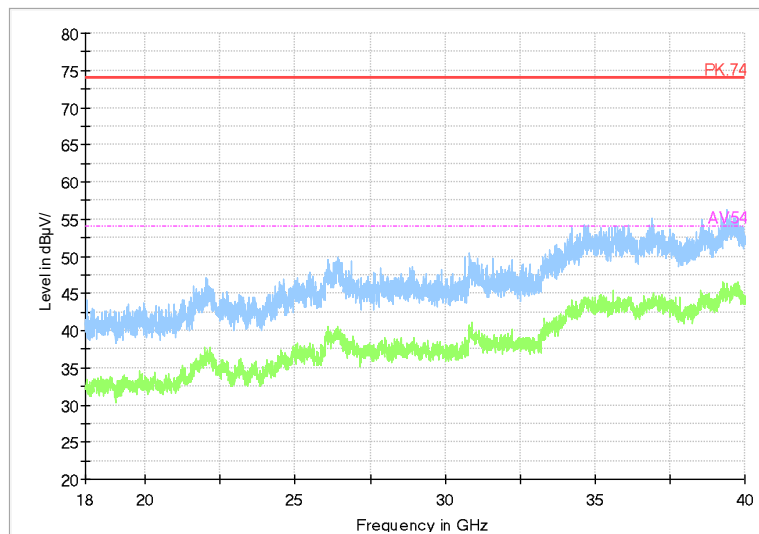

Frequency Range: 6GHz -18GHz
Detector: Av mode and PK mode
Modulation type: 802.11a

Full Spectrum

Frequency Range: 18GHz -40GHz
Detector: Av mode and PK mode
Modulation type: 802.11a

Full Spectrum

Frequency Range: 30MHz -1GHz
Detector: QP mode
Test Mode: 802.11n(HT20)

Full Spectrum

Frequency Range: 1GHz -6GHz
Detector: Av mode and PK mode
Modulation type: 802.11n(HT20)

Full Spectrum

Frequency Range: 6GHz -18GHz
Detector: Av mode and PK mode
Modulation type: 802.11n(HT20)

Full Spectrum

Frequency Range: 18GHz -40GHz
Detector: Av mode and PK mode
Modulation type: 802.11n(HT20)

Full Spectrum

Frequency Range: 30MHz -1GHz
Detector: QP mode
Test Mode: 802.11ac(VHT20)

Full Spectrum