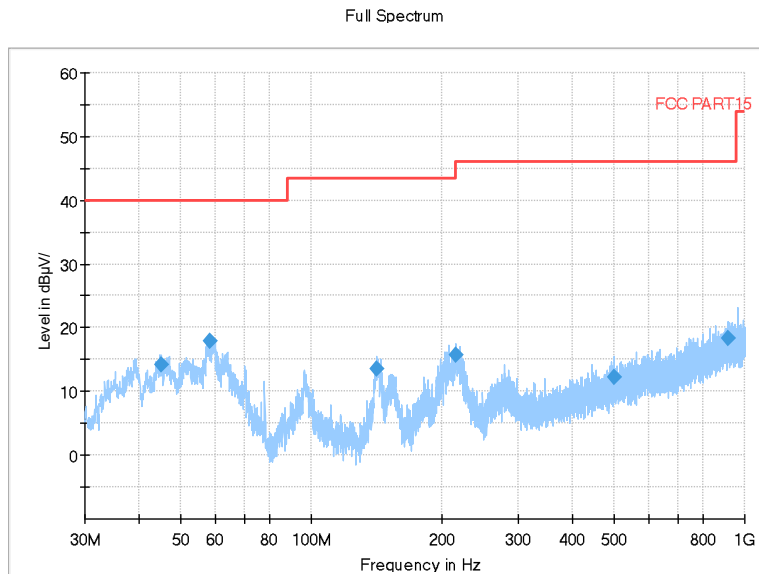

Channel No.:155

Frequency Range: 30MHz -1GHz
Detector: QP mode
Test Mode: 802.11ac(VHT80)