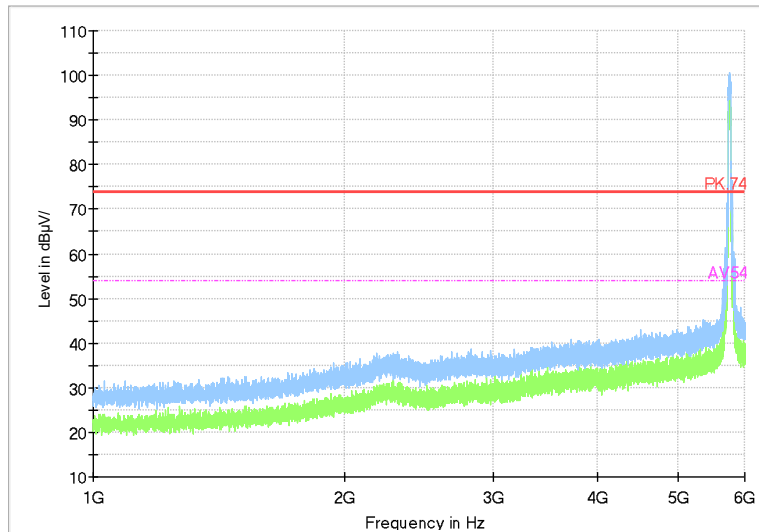

Full Spectrum

Frequency Range: 18GHz -40GHz
Detector: Av mode and PK mode
Modulation type: 802.11n(HT20)

Full Spectrum

Frequency Range: 30MHz -1GHz
Detector: QP mode
Test Mode: 802.11ac(VHT20)

Full Spectrum

Frequency Range: 1GHz -6GHz
Detector: Av mode and PK mode
Test Mode: 802.11ac(VHT20)

Full Spectrum

Frequency Range: 6GHz -18GHz
Detector: Av mode and PK mode
Test Mode: 802.11ac(VHT20)

Full Spectrum

Frequency Range: 18GHz -40GHz
Detector: Av mode and PK mode
Test Mode: 802.11ac(VHT20)

Carrier frequency (MHz): 5755
Channel No.:151

Full Spectrum

Frequency Range: 30MHz -1GHz
 Detector: QP mode
 Test Mode: 802.11n(HT40)

Full Spectrum

Frequency Range: 1GHz -6GHz
 Detector: Av mode and PK mode
 Modulation type: 802.11n(HT40)