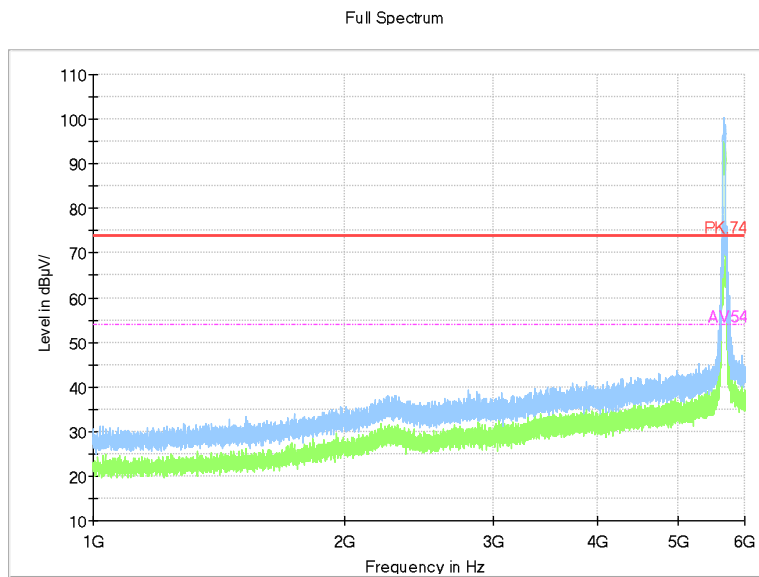

Frequency Range: 1GHz -6GHz
Detector: Av mode and PK mode
Modulation type: 802.11n(HT40)