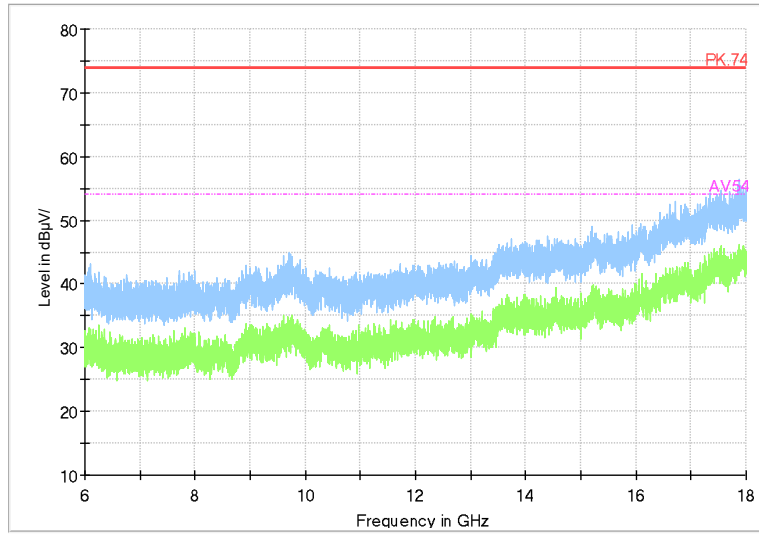

Full Spectrum

Frequency Range: 1GHz -6GHz
Detector: Av mode and PK mode
Modulation type: 802.11n(HT20)

Full Spectrum

Frequency Range: 6GHz -18GHz
Detector: Av mode and PK mode
Modulation type: 802.11n(HT20)

Full Spectrum

Frequency Range: 18GHz -40GHz
Detector: Av mode and PK mode
Modulation type: 802.11n(HT20)

Full Spectrum

Frequency Range: 30MHz -1GHz
Detector: QP mode
Test Mode: 802.11ac(VHT20)

Full Spectrum

Frequency Range: 1GHz -6GHz
Detector: Av mode and PK mode
Test Mode: 802.11ac(VHT20)

Full Spectrum

Frequency Range: 6GHz -18GHz
Detector: Av mode and PK mode
Test Mode: 802.11ac(VHT20)

Full Spectrum

Frequency Range: 18GHz -40GHz
Detector: Av mode and PK mode
Test Mode: 802.11ac(VHT20)