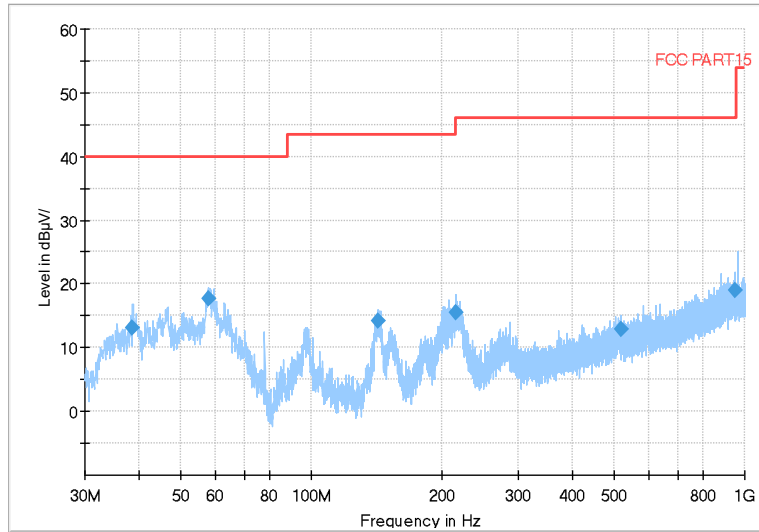

Full Spectrum

Frequency Range: 18GHz -40GHz
Detector: Av mode and PK mode
Modulation type: 802.11n(HT20)

Full Spectrum

Frequency Range: 30MHz -1GHz
Detector: QP mode
Test Mode: 802.11ac(VHT20)

Full Spectrum

Frequency Range: 1GHz -6GHz
Detector: Av mode and PK mode
Test Mode: 802.11ac(VHT20)

Full Spectrum

Frequency Range: 6GHz -18GHz
Detector: Av mode and PK mode
Test Mode: 802.11ac(VHT20)

Full Spectrum

Frequency Range: 18GHz -40GHz
Detector: Av mode and PK mode
Test Mode: 802.11ac(VHT20)

Carrier frequency (MHz): 5755
Channel No.:151

Full Spectrum

Frequency Range: 30MHz -1GHz
 Detector: QP mode
 Test Mode: 802.11n(HT40)

Full Spectrum

Frequency Range: 1GHz -6GHz
 Detector: Av mode and PK mode
 Modulation type: 802.11n(HT40)