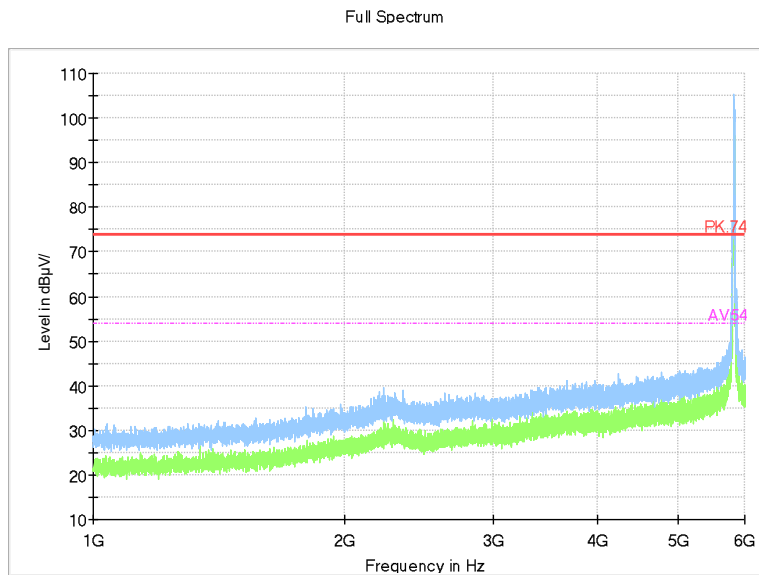

Full Spectrum

Frequency Range: 18GHz -40GHz
Detector: Av mode and PK mode
Modulation type: 802.11n(HT20)

Full Spectrum

Frequency Range: 30MHz -1GHz
Detector: QP mode
Test Mode: 802.11ac(VHT20)

Full Spectrum

Frequency Range: 1GHz -6GHz
Detector: Av mode and PK mode
Test Mode: 802.11ac(VHT20)

Full Spectrum

Frequency Range: 6GHz -18GHz
Detector: Av mode and PK mode
Test Mode: 802.11ac(VHT20)

Full Spectrum

Frequency Range: 18GHz -40GHz
Detector: Av mode and PK mode
Test Mode: 802.11ac(VHT20)

Carrier frequency (MHz): 5825
Channel No.:165

Frequency Range: 30MHz -1GHz
Detector: QP mode
Test Mode: 802.11a

Frequency Range: 1GHz -6GHz
Detector: Av mode and PK mode
Modulation type: 802.11a

Full Spectrum