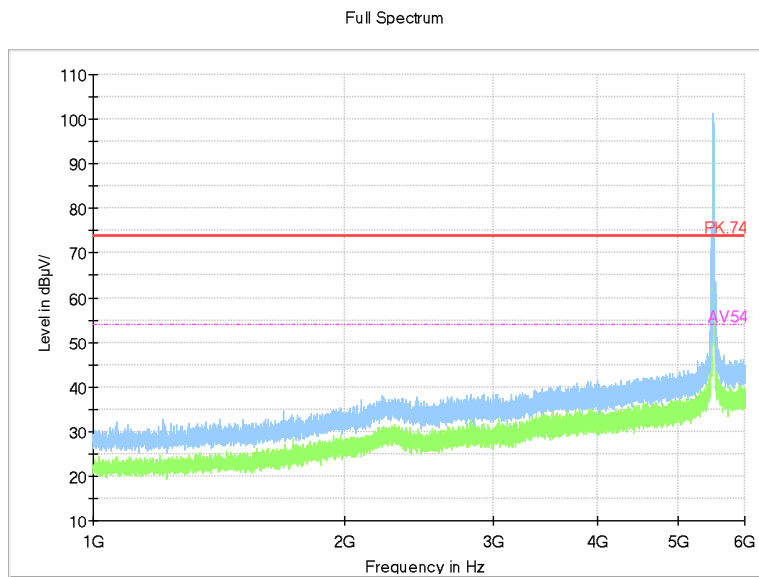

Full Spectrum

Frequency Range: 30MHz -1GHz
Detector: QP mode
Test Mode: 802.11ac(VHT80)

Full Spectrum

Frequency Range: 1GHz -6GHz
Detector: Av mode and PK mode
Test Mode: 802.11ac(VHT80)

Full Spectrum

Frequency Range: 6GHz -18GHz
Detector: Av mode and PK mode
Test Mode: 802.11ac(VHT80)

Full Spectrum

Frequency Range: 18GHz -40GHz
Detector: Av mode and PK mode
Test Mode: 802.11ac(VHT80)

Carrier frequency (MHz): 5500
Channel No.:100

Frequency Range: 30MHz -1GHz
Detector: QP mode
Test Mode: 802.11a

Frequency Range: 1GHz -6GHz
Detector: Av mode and PK mode
Modulation type: 802.11a

Full Spectrum

Frequency Range: 6GHz -18GHz
Detector: Av mode and PK mode
Modulation type: 802.11a

Full Spectrum

Frequency Range: 18GHz -40GHz
Detector: Av mode and PK mode
Modulation type: 802.11a