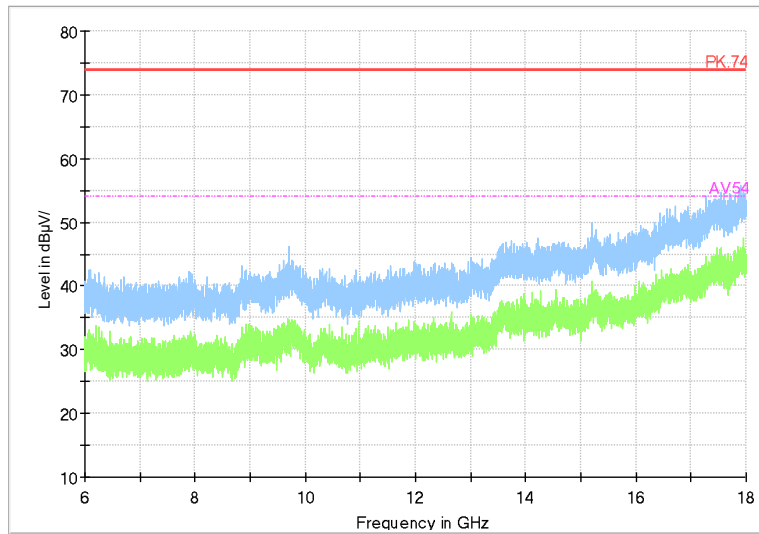

Frequency Range: 1GHz -6GHz
Detector: Av mode and PK mode
Test Mode: 802.11ac(VHT20)

Full Spectrum

Frequency Range: 6GHz -18GHz
Detector: Av mode and PK mode
Test Mode: 802.11ac(VHT20)

Full Spectrum

Frequency Range: 18GHz -40GHz
Detector: Av mode and PK mode
Test Mode: 802.11ac(VHT20)

Carrier frequency (MHz): 5785

Channel No.:157

Frequency Range: 30MHz -1GHz
Detector: QP mode
Test Mode: 802.11a

Frequency Range: 1GHz -6GHz
Detector: Av mode and PK mode
Modulation type: 802.11a

Full Spectrum

Frequency Range: 6GHz -18GHz
Detector: Av mode and PK mode
Modulation type: 802.11a

Full Spectrum

Frequency Range: 18GHz -40GHz
Detector: Av mode and PK mode
Modulation type: 802.11a

Full Spectrum

Frequency Range: 30MHz -1GHz
Detector: QP mode
Test Mode: 802.11n(HT20)