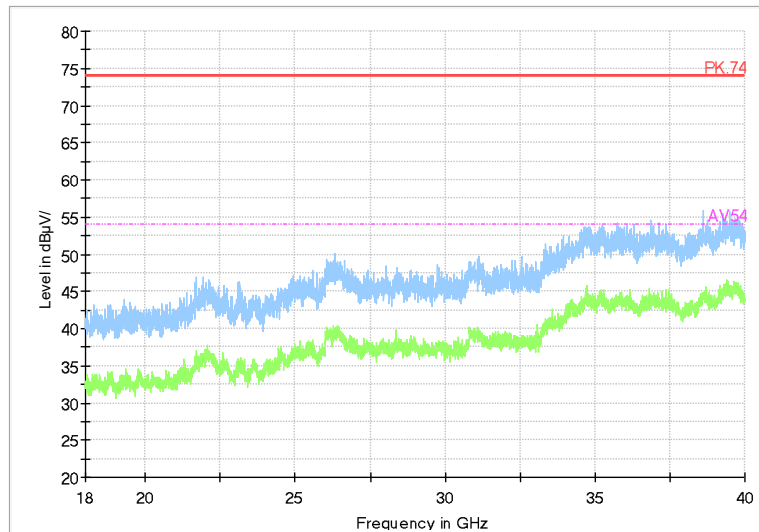

Full Spectrum

Frequency Range: 30MHz -1GHz
Detector: QP mode
Test Mode: 802.11n(HT20)

Full Spectrum

Frequency Range: 1GHz -6GHz
Detector: Av mode and PK mode
Modulation type: 802.11n(HT20)

Full Spectrum

Frequency Range: 6GHz -18GHz
Detector: Av mode and PK mode
Modulation type: 802.11n(HT20)

Full Spectrum

Frequency Range: 18GHz -40GHz
Detector: Av mode and PK mode
Modulation type: 802.11n(HT20)

Full Spectrum

Frequency Range: 30MHz -1GHz
Detector: QP mode
Test Mode: 802.11ac(VHT20)

Full Spectrum

Frequency Range: 1GHz -6GHz
Detector: Av mode and PK mode
Test Mode: 802.11ac(VHT20)

Full Spectrum

Frequency Range: 6GHz -18GHz
Detector: Av mode and PK mode
Test Mode: 802.11ac(VHT20)

Full Spectrum

Frequency Range: 18GHz -40GHz
Detector: Av mode and PK mode
Test Mode: 802.11ac(VHT20)