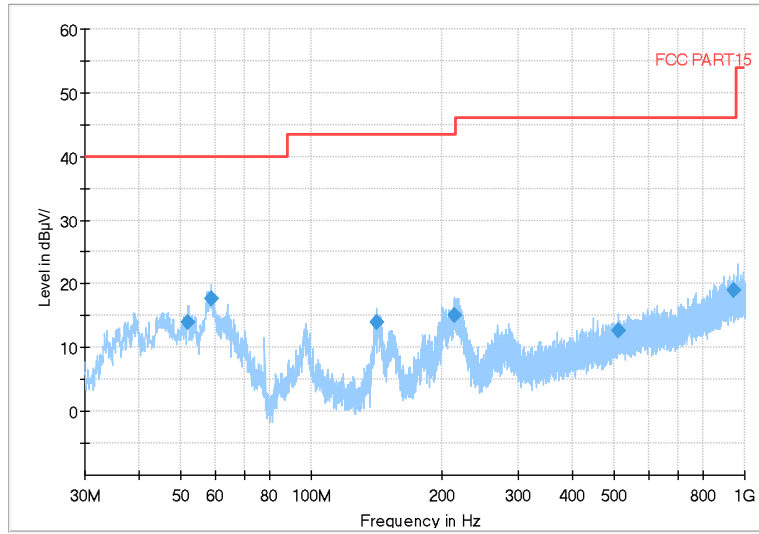

Full Spectrum

Frequency Range: 1GHz -6GHz
Detector: Av mode and PK mode
Modulation type: 802.11n(HT20)

Full Spectrum

Frequency Range: 6GHz -18GHz
Detector: Av mode and PK mode
Modulation type: 802.11n(HT20)

Full Spectrum

Frequency Range: 18GHz -40GHz
Detector: Av mode and PK mode
Modulation type: 802.11n(HT20)

Full Spectrum

Frequency Range: 30MHz -1GHz
Detector: QP mode
Test Mode: 802.11ac(VHT20)

Full Spectrum