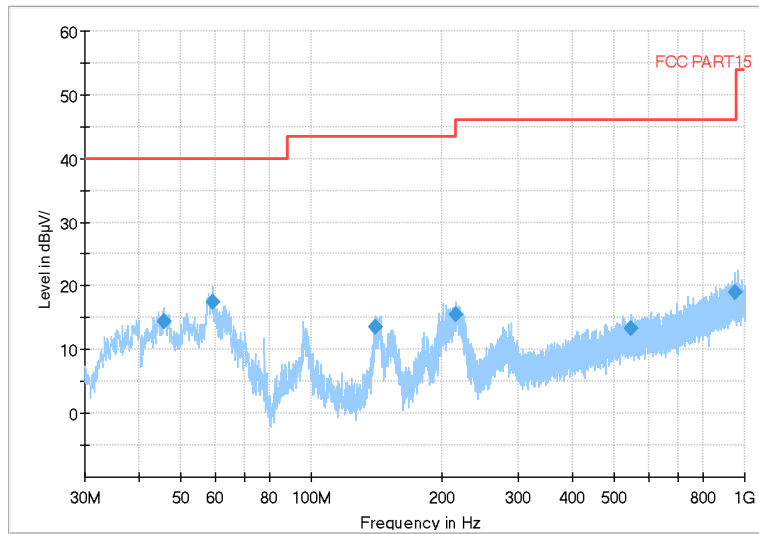

Full Spectrum

Frequency Range: 18GHz -40GHz
Detector: Av mode and PK mode
Test Mode: 802.11ac(VHT20)

Carrier frequency (MHz): 5720
Channel No.:144

Frequency Range: 30MHz -1GHz
Detector: QP mode
Test Mode: 802.11a

Frequency Range: 1GHz -6GHz
Detector: Av mode and PK mode
Modulation type: 802.11a

Full Spectrum

Frequency Range: 6GHz -18GHz
Detector: Av mode and PK mode
Modulation type: 802.11a

Full Spectrum

Frequency Range: 18GHz -40GHz
Detector: Av mode and PK mode
Modulation type: 802.11a

Full Spectrum

Frequency Range: 30MHz -1GHz
Detector: QP mode
Test Mode: 802.11n(HT20)

Full Spectrum

Frequency Range: 1GHz -6GHz
Detector: Av mode and PK mode
Modulation type: 802.11n(HT20)

Full Spectrum

Frequency Range: 6GHz -18GHz
Detector: Av mode and PK mode
Modulation type: 802.11n(HT20)