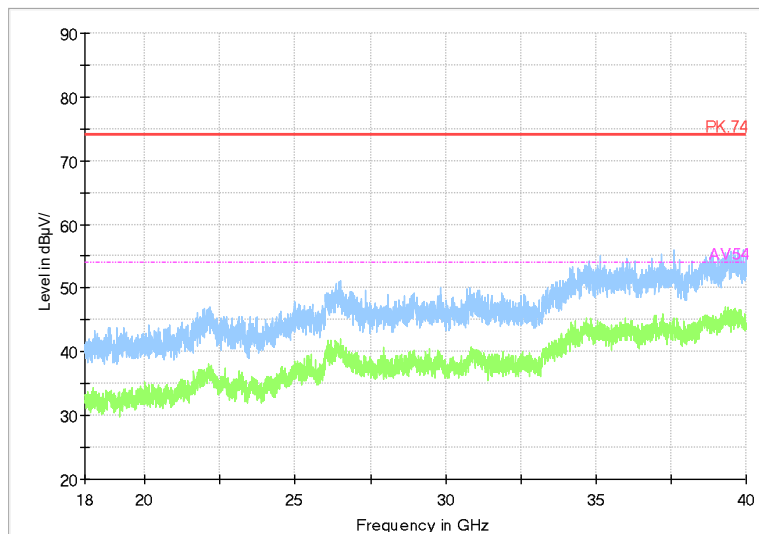

Full Spectrum

Frequency Range: 6GHz -18GHz
Detector: Av mode and PK mode
Modulation type: 802.11n(HT40)

Full Spectrum

Frequency Range: 18GHz -40GHz
Detector: Av mode and PK mode
Modulation type: 802.11n(HT40)

Full Spectrum

Frequency Range: 30MHz -1GHz
Detector: QP mode
Test Mode: 802.11ac(VHT40)

Full Spectrum

Frequency Range: 1GHz -6GHz
Detector: Av mode and PK mode
Test Mode: 802.11ac(VHT40)

Full Spectrum

Frequency Range: 6GHz -18GHz
Detector: Av mode and PK mode
Test Mode: 802.11ac(VHT40)

Full Spectrum

Frequency Range: 18GHz -40GHz
Detector: Av mode and PK mode
Test Mode: 802.11ac(VHT40)

Carrier frequency (MHz): 5795
Channel No.:159

Full Spectrum

Frequency Range: 30MHz -1GHz
Detector: QP mode
Test Mode: 802.11n(HT40)