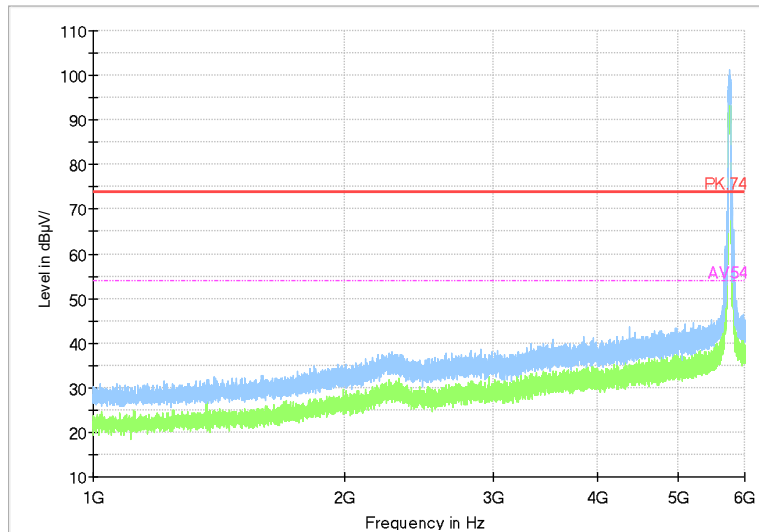

Carrier frequency (MHz): 5755
Channel No.:151

Full Spectrum

Frequency Range: 30MHz -1GHz
 Detector: QP mode
 Test Mode: 802.11n(HT40)

Full Spectrum

Frequency Range: 1GHz -6GHz
 Detector: Av mode and PK mode
 Modulation type: 802.11n(HT40)

Full Spectrum

Frequency Range: 6GHz -18GHz
Detector: Av mode and PK mode
Modulation type: 802.11n(HT40)

Full Spectrum

Frequency Range: 18GHz -40GHz
Detector: Av mode and PK mode
Modulation type: 802.11n(HT40)

Full Spectrum

Frequency Range: 30MHz -1GHz
Detector: QP mode
Test Mode: 802.11ac(VHT40)

Full Spectrum

Frequency Range: 1GHz -6GHz
Detector: Av mode and PK mode
Test Mode: 802.11ac(VHT40)

Full Spectrum

Frequency Range: 6GHz -18GHz
Detector: Av mode and PK mode
Test Mode: 802.11ac(VHT40)