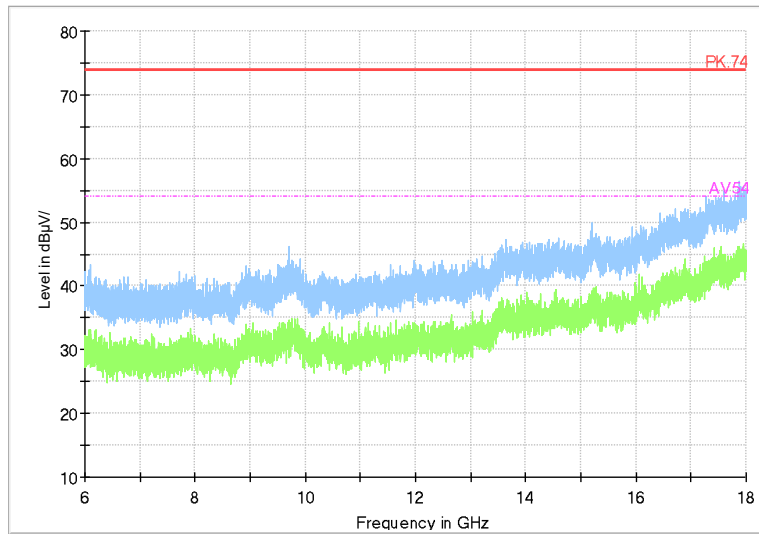

Frequency Range: 1GHz -6GHz
Detector: Av mode and PK mode
Modulation type: 802.11a

Full Spectrum

Frequency Range: 6GHz -18GHz
Detector: Av mode and PK mode
Modulation type: 802.11a

Full Spectrum

Frequency Range: 18GHz -40GHz
Detector: Av mode and PK mode
Modulation type: 802.11a

Full Spectrum

Frequency Range: 30MHz -1GHz
Detector: QP mode
Test Mode: 802.11n(HT20)

Full Spectrum

Frequency Range: 1GHz -6GHz
Detector: Av mode and PK mode
Modulation type: 802.11n(HT20)

Full Spectrum

Frequency Range: 6GHz -18GHz
Detector: Av mode and PK mode
Modulation type: 802.11n(HT20)

Full Spectrum

Frequency Range: 18GHz -40GHz
Detector: Av mode and PK mode
Modulation type: 802.11n(HT20)

Full Spectrum

Frequency Range: 30MHz -1GHz
Detector: QP mode
Test Mode: 802.11ac(VHT20)

Full Spectrum