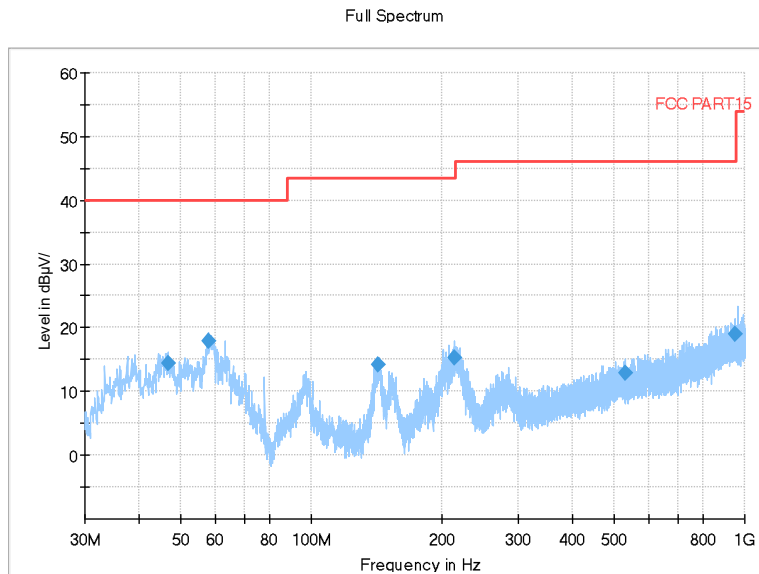

Channel No.:142

Frequency Range: 30MHz -1GHz
Detector: QP mode
Test Mode: 802.11n(HT40)