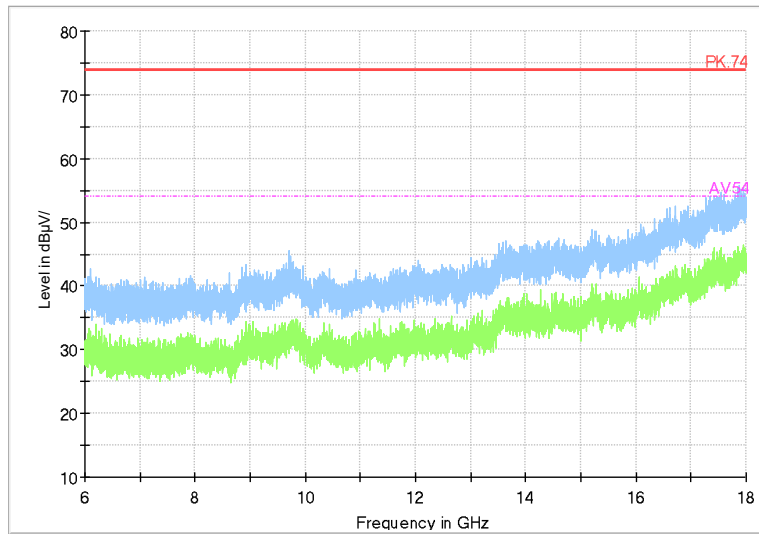

Carrier frequency (MHz): 5785

Channel No.:157

Frequency Range: 30MHz -1GHz
Detector: QP mode
Test Mode: 802.11a

Frequency Range: 1GHz -6GHz
Detector: Av mode and PK mode
Modulation type: 802.11a

Full Spectrum

Frequency Range: 6GHz -18GHz
Detector: Av mode and PK mode
Modulation type: 802.11a

Full Spectrum

Frequency Range: 18GHz -40GHz
Detector: Av mode and PK mode
Modulation type: 802.11a

Full Spectrum

Frequency Range: 30MHz -1GHz
Detector: QP mode
Test Mode: 802.11n(HT20)

Full Spectrum

Frequency Range: 1GHz -6GHz
Detector: Av mode and PK mode
Modulation type: 802.11n(HT20)

Full Spectrum

Frequency Range: 6GHz -18GHz
Detector: Av mode and PK mode
Modulation type: 802.11n(HT20)