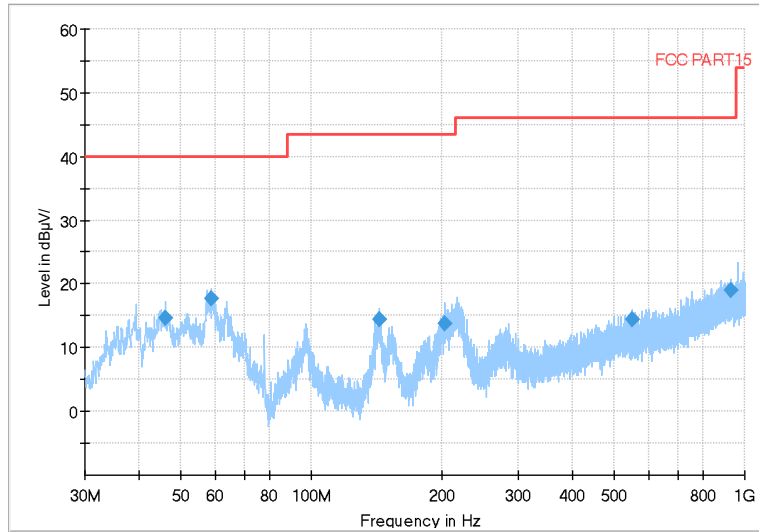

Full Spectrum

Frequency Range: 18GHz -40GHz
Detector: Av mode and PK mode
Test Mode: 802.11ac(VHT40)

Carrier frequency (MHz): 5795
Channel No.:159

Full Spectrum

Frequency Range: 30MHz -1GHz
Detector: QP mode
Test Mode: 802.11n(HT40)

Full Spectrum

Frequency Range: 1GHz -6GHz
Detector: Av mode and PK mode
Modulation type: 802.11n(HT40)

Full Spectrum

Frequency Range: 6GHz -18GHz
Detector: Av mode and PK mode
Modulation type: 802.11n(HT40)

Full Spectrum

Frequency Range: 18GHz -40GHz
Detector: Av mode and PK mode
Modulation type: 802.11n(HT40)

Full Spectrum

Frequency Range: 30MHz -1GHz
Detector: QP mode
Test Mode: 802.11ac(VHT40)

Full Spectrum