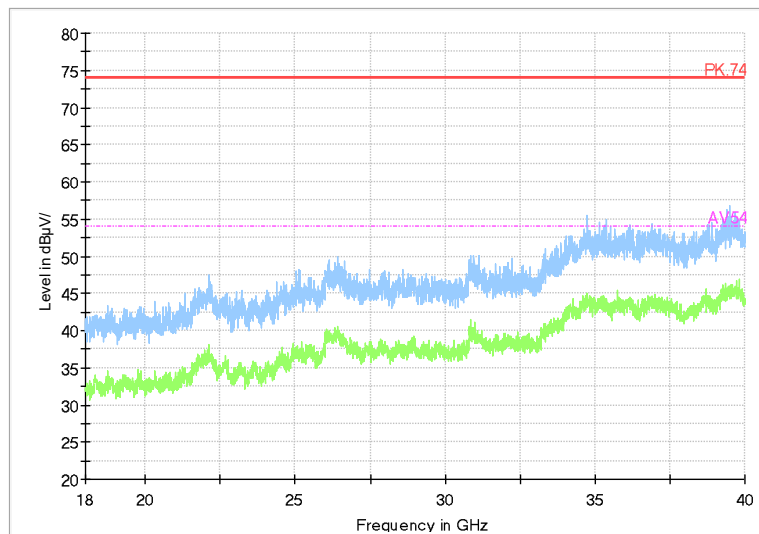

Full Spectrum

Frequency Range: 1GHz -6GHz
Detector: Av mode and PK mode
Test Mode: 802.11ac(VHT80)

Full Spectrum

Frequency Range: 6GHz -18GHz
Detector: Av mode and PK mode
Test Mode: 802.11ac(VHT80)

Full Spectrum

Frequency Range: 18GHz -40GHz
Detector: Av mode and PK mode
Test Mode: 802.11ac(VHT80)

Carrier frequency (MHz): 5745

Channel No.:149

Frequency Range: 30MHz -1GHz
Detector: QP mode
Test Mode: 802.11a

Frequency Range: 1GHz -6GHz
Detector: Av mode and PK mode
Modulation type: 802.11a

Full Spectrum

Frequency Range: 6GHz -18GHz
Detector: Av mode and PK mode
Modulation type: 802.11a

Full Spectrum

Frequency Range: 18GHz -40GHz
Detector: Av mode and PK mode
Modulation type: 802.11a

Full Spectrum