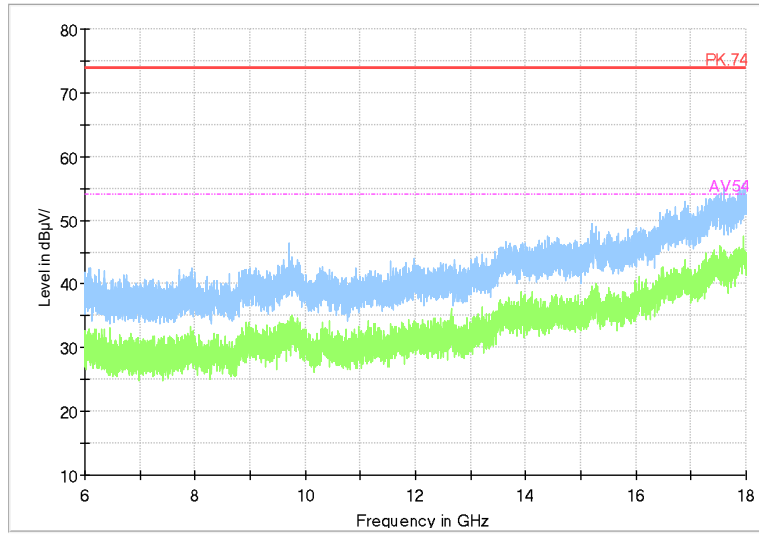

Full Spectrum

Frequency Range: 1GHz -6GHz
Detector: Av mode and PK mode
Modulation type: 802.11a

Full Spectrum

Frequency Range: 6GHz -18GHz
Detector: Av mode and PK mode
Modulation type: 802.11a

Full Spectrum

Frequency Range: 18GHz -40GHz
Detector: Av mode and PK mode
Modulation type: 802.11a

Full Spectrum

Frequency Range: 30MHz -1GHz
 Detector: QP mode
 Test Mode: 802.11n(HT20)

Full Spectrum

Frequency Range: 1GHz -6GHz
 Detector: Av mode and PK mode
 Modulation type: 802.11n(HT20)

Full Spectrum

Frequency Range: 6GHz -18GHz
Detector: Av mode and PK mode
Modulation type: 802.11n(HT20)

Full Spectrum

Frequency Range: 18GHz -40GHz
Detector: Av mode and PK mode
Modulation type: 802.11n(HT20)