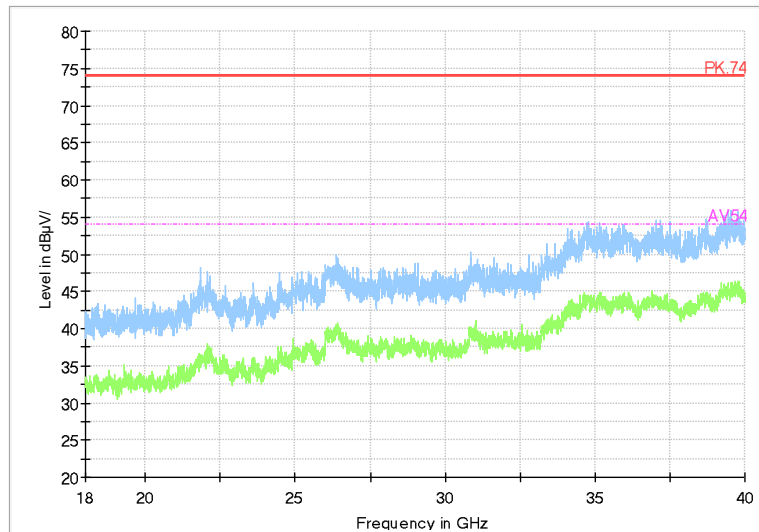

Full Spectrum

Frequency Range: 6GHz -18GHz
Detector: Av mode and PK mode
Modulation type: 802.11n(HT40)

Full Spectrum

Frequency Range: 18GHz -40GHz
Detector: Av mode and PK mode
Modulation type: 802.11n(HT40)

Full Spectrum

Frequency Range: 30MHz -1GHz
Detector: QP mode
Test Mode: 802.11ac(VHT40)

Full Spectrum

Frequency Range: 1GHz -6GHz
Detector: Av mode and PK mode
Test Mode: 802.11ac(VHT40)

Full Spectrum

Frequency Range: 6GHz -18GHz
Detector: Av mode and PK mode
Test Mode: 802.11ac(VHT40)

Full Spectrum

Frequency Range: 18GHz -40GHz
Detector: Av mode and PK mode
Test Mode: 802.11ac(VHT40)

Carrier frequency (MHz): 5590
Channel No.:118

Full Spectrum

Frequency Range: 30MHz -1GHz
 Detector: QP mode
 Test Mode: 802.11n(HT40)