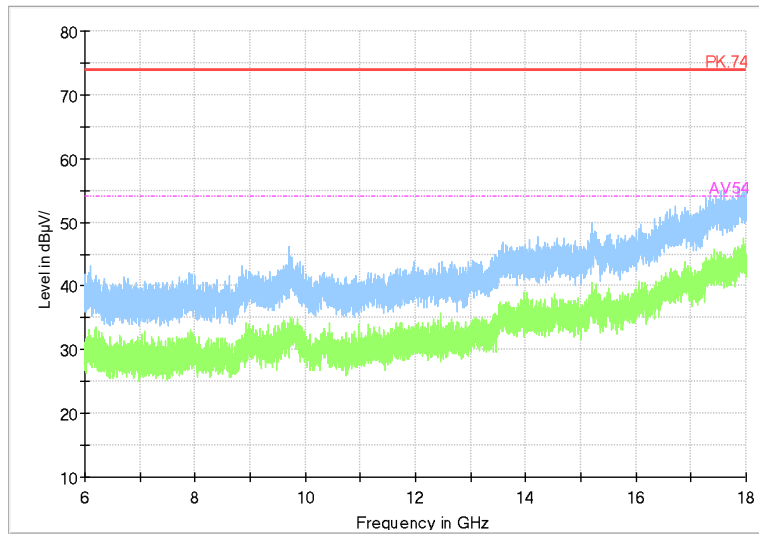

Full Spectrum

Frequency Range: 6GHz -18GHz
Detector: Av mode and PK mode
Modulation type: 802.11n(HT20)

Full Spectrum

Frequency Range: 18GHz -40GHz
Detector: Av mode and PK mode
Modulation type: 802.11n(HT20)

Full Spectrum

Frequency Range: 30MHz -1GHz
Detector: QP mode
Test Mode: 802.11ac(VHT20)

Full Spectrum

Frequency Range: 1GHz -6GHz
Detector: Av mode and PK mode
Test Mode: 802.11ac(VHT20)

Full Spectrum

Frequency Range: 6GHz -18GHz
Detector: Av mode and PK mode
Test Mode: 802.11ac(VHT20)

Full Spectrum

Frequency Range: 18GHz -40GHz
Detector: Av mode and PK mode
Test Mode: 802.11ac(VHT20)

Carrier frequency (MHz): 5720
Channel No.:144

Frequency Range: 30MHz -1GHz
Detector: QP mode
Test Mode: 802.11a