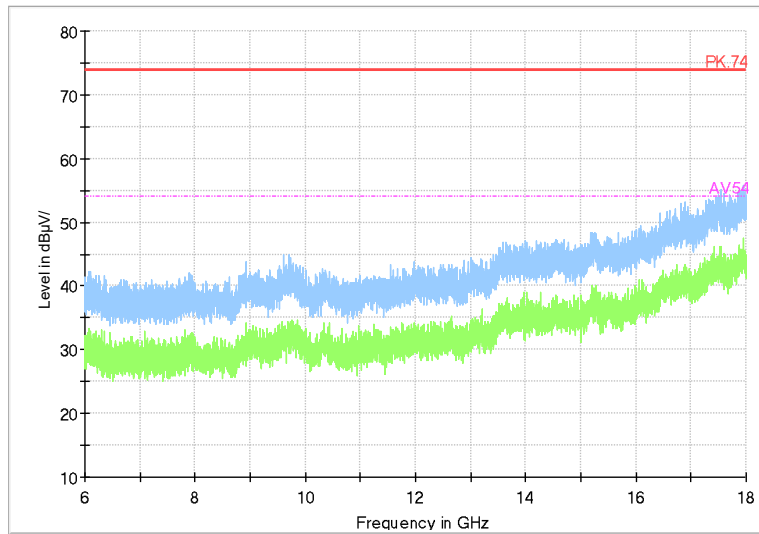

Full Spectrum

Frequency Range: 30MHz -1GHz
Detector: QP mode
Test Mode: 802.11ac(VHT80)

Full Spectrum

Frequency Range: 1GHz -6GHz
Detector: Av mode and PK mode
Test Mode: 802.11ac(VHT80)

Full Spectrum

Frequency Range: 6GHz -18GHz
Detector: Av mode and PK mode
Test Mode: 802.11ac(VHT80)

Full Spectrum

Frequency Range: 18GHz -40GHz
Detector: Av mode and PK mode
Test Mode: 802.11ac(VHT80)

Carrier frequency (MHz): 5500
Channel No.:100

Frequency Range: 30MHz -1GHz
Detector: QP mode
Test Mode: 802.11a

Frequency Range: 1GHz -6GHz
Detector: Av mode and PK mode
Modulation type: 802.11a

Full Spectrum

Frequency Range: 6GHz -18GHz
Detector: Av mode and PK mode
Modulation type: 802.11a

Full Spectrum

Frequency Range: 18GHz -40GHz
Detector: Av mode and PK mode
Modulation type: 802.11a