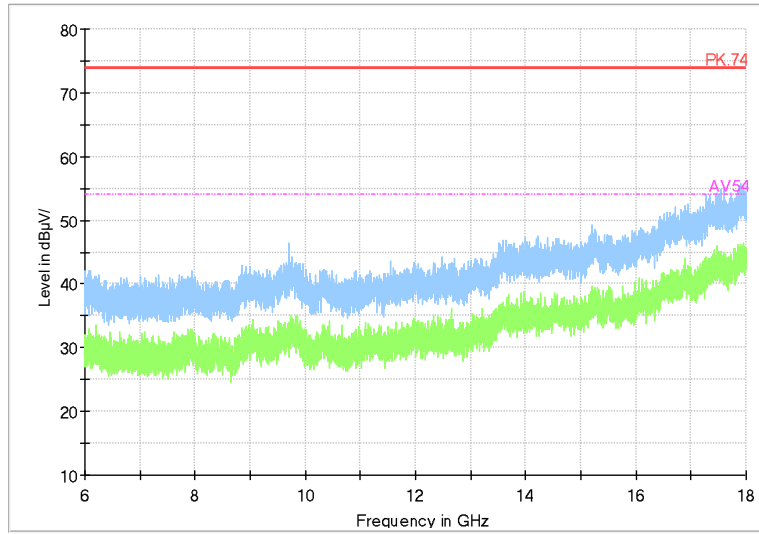

Full Spectrum

Frequency Range: 6GHz -18GHz
Detector: Av mode and PK mode
Modulation type: 802.11n(HT20)