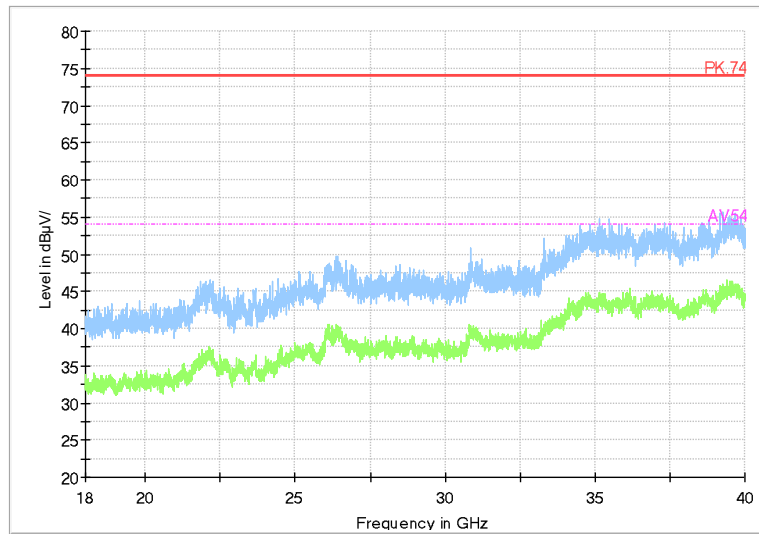

Full Spectrum

Frequency Range: 1GHz -6GHz
 Detector: Av mode and PK mode
 Modulation type: 802.11n(HT40)

Full Spectrum

Frequency Range: 6GHz -18GHz
Detector: Av mode and PK mode
Modulation type: 802.11n(HT40)

Full Spectrum

Frequency Range: 18GHz -40GHz
Detector: Av mode and PK mode
Modulation type: 802.11n(HT40)

Full Spectrum

Frequency Range: 30MHz -1GHz
Detector: QP mode
Test Mode: 802.11ac(VHT40)

Full Spectrum

Frequency Range: 1GHz -6GHz
Detector: Av mode and PK mode
Test Mode: 802.11ac(VHT40)

Full Spectrum

Frequency Range: 6GHz -18GHz
Detector: Av mode and PK mode
Test Mode: 802.11ac(VHT40)

Full Spectrum

Frequency Range: 18GHz -40GHz
Detector: Av mode and PK mode
Test Mode: 802.11ac(VHT40)