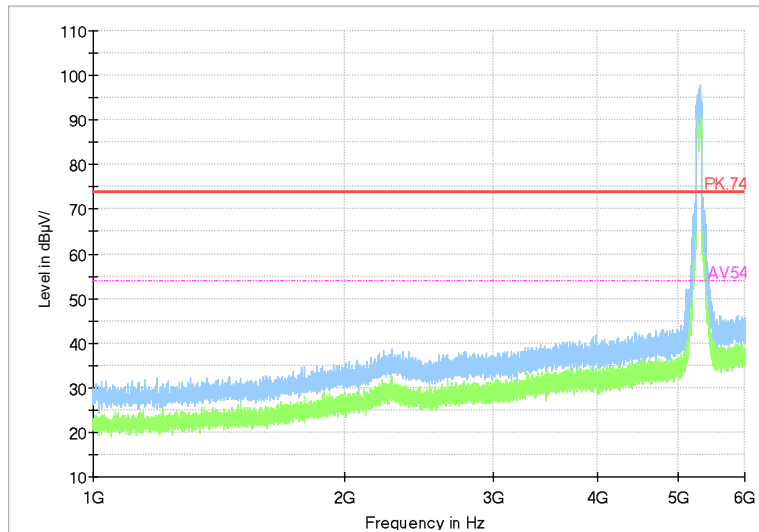

Full Spectrum

Frequency Range: 30MHz -1GHz
Detector: QP mode
Test Mode: 802.11ac(VHT80)

Full Spectrum

Frequency Range: 1GHz -6GHz
Detector: Av mode and PK mode
Test Mode: 802.11ac(VHT80)

Full Spectrum

Frequency Range: 6GHz -18GHz
Detector: Av mode and PK mode
Test Mode: 802.11ac(VHT80)

Full Spectrum

Frequency Range: 18GHz -40GHz
Detector: Av mode and PK mode
Test Mode: 802.11ac(VHT80)

Carrier frequency (MHz): 5500
Channel No.:100

Frequency Range: 30MHz -1GHz
Detector: QP mode
Test Mode: 802.11a