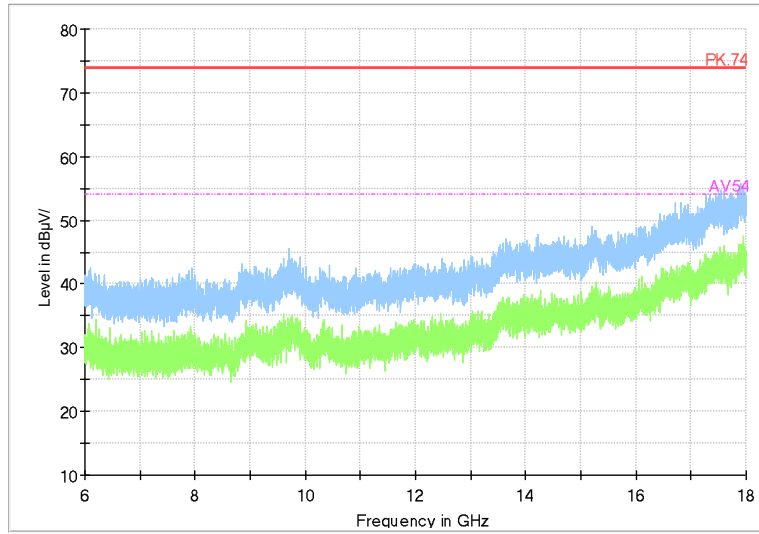

Full Spectrum

Frequency Range: 1GHz -6GHz
Detector: Av mode and PK mode
Test Mode: 802.11ac(VHT80)

Full Spectrum

Frequency Range: 6GHz -18GHz
Detector: Av mode and PK mode
Test Mode: 802.11ac(VHT80)

Full Spectrum

Frequency Range: 18GHz -40GHz
Detector: Av mode and PK mode
Test Mode: 802.11ac(VHT80)

Carrier frequency (MHz): 5610
Channel No.:122

Full Spectrum

Frequency Range: 30MHz -1GHz
Detector: QP mode
Test Mode: 802.11ac(VHT80)