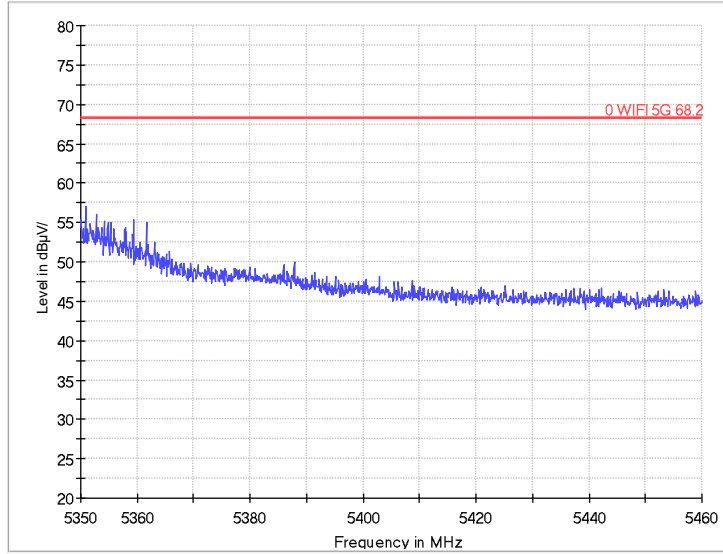

Radiated Emission Band Edge
Channel No.:60
Test Mode: 802.11a
Polarization: V