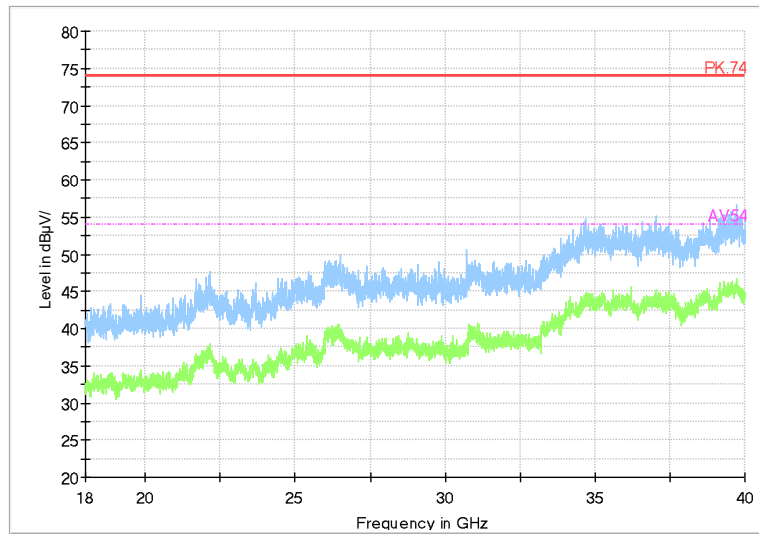

Full Spectrum

Frequency Range: 18GHz -40GHz
Detector: Av mode and PK mode
Test Mode: 802.11ac(VHT40)

Carrier frequency (MHz): 5775