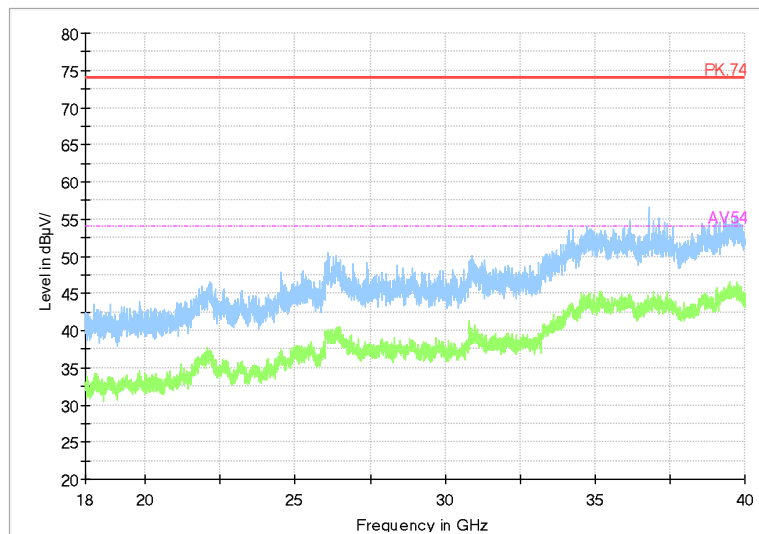

Full Spectrum

Frequency Range: 6GHz -18GHz
Detector: Av mode and PK mode
Modulation type: 802.11n(HT20)

Full Spectrum

Frequency Range: 18GHz -40GHz
Detector: Av mode and PK mode
Modulation type: 802.11n(HT20)

Full Spectrum

Frequency Range: 30MHz -1GHz
Detector: QP mode
Test Mode: 802.11ac(VHT20)

Full Spectrum

Frequency Range: 1GHz -6GHz
Detector: Av mode and PK mode
Test Mode: 802.11ac(VHT20)

Full Spectrum

Frequency Range: 6GHz -18GHz
Detector: Av mode and PK mode
Test Mode: 802.11ac(VHT20)

Full Spectrum

Frequency Range: 18GHz -40GHz
Detector: Av mode and PK mode
Test Mode: 802.11ac(VHT20)

Carrier frequency (MHz): 5720
Channel No.:144

Frequency Range: 30MHz -1GHz
Detector: QP mode
Test Mode: 802.11a