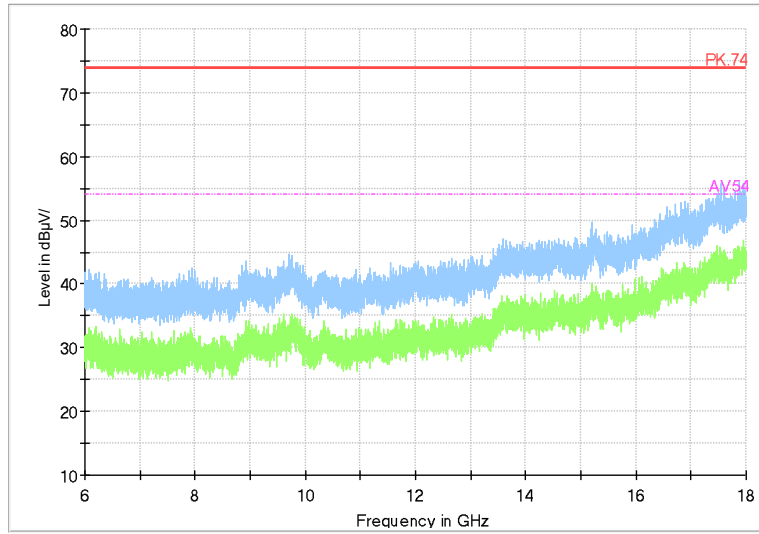

Full Spectrum

Frequency Range: 30MHz -1GHz
Detector: QP mode
Test Mode: 802.11ac(VHT40)

Full Spectrum

Frequency Range: 1GHz -6GHz
Detector: Av mode and PK mode
Test Mode: 802.11ac(VHT40)

Full Spectrum

Frequency Range: 6GHz -18GHz
Detector: Av mode and PK mode
Test Mode: 802.11ac(VHT40)

Full Spectrum

Frequency Range: 18GHz -40GHz
Detector: Av mode and PK mode
Test Mode: 802.11ac(VHT40)

Carrier frequency (MHz): 5795
Channel No.:159

Full Spectrum

Frequency Range: 30MHz -1GHz
Detector: QP mode
Test Mode: 802.11n(HT40)

Full Spectrum

Frequency Range: 1GHz -6GHz
Detector: Av mode and PK mode
Modulation type: 802.11n(HT40)

Full Spectrum

Frequency Range: 6GHz -18GHz
Detector: Av mode and PK mode
Modulation type: 802.11n(HT40)