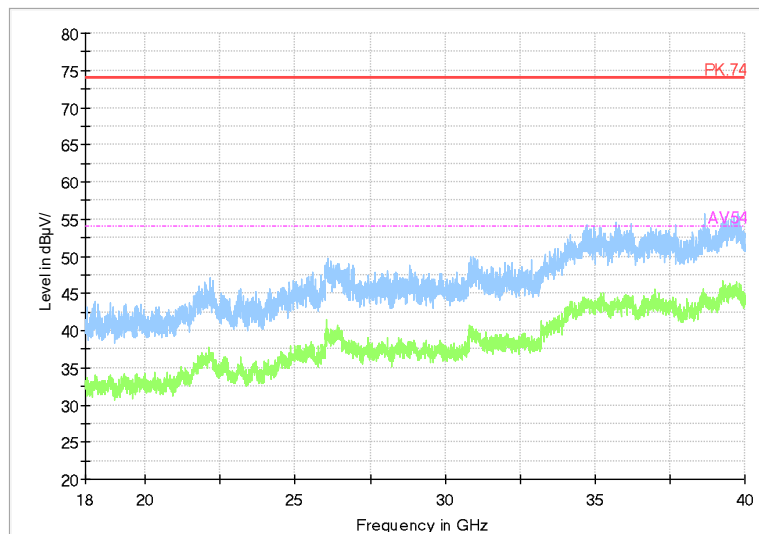

Frequency Range: 6GHz -18GHz
Detector: Av mode and PK mode
Modulation type: 802.11a

Full Spectrum

Frequency Range: 18GHz -40GHz
Detector: Av mode and PK mode
Modulation type: 802.11a

Full Spectrum

Frequency Range: 30MHz -1GHz
Detector: QP mode
Test Mode: 802.11n(HT20)

Full Spectrum

Frequency Range: 1GHz -6GHz
Detector: Av mode and PK mode
Modulation type: 802.11n(HT20)

Full Spectrum

Frequency Range: 6GHz -18GHz
Detector: Av mode and PK mode
Modulation type: 802.11n(HT20)

Full Spectrum

Frequency Range: 18GHz -40GHz
Detector: Av mode and PK mode
Modulation type: 802.11n(HT20)

Full Spectrum

Frequency Range: 30MHz -1GHz
Detector: QP mode
Test Mode: 802.11ac(VHT20)

Full Spectrum