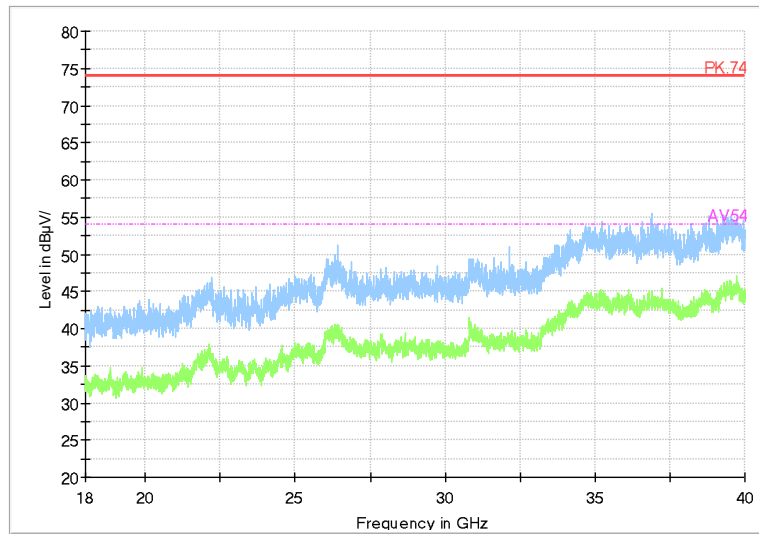

Frequency Range: 1GHz -6GHz
Detector: Av mode and PK mode
Test Mode: 802.11ac(VHT20)

Full Spectrum

Frequency Range: 6GHz -18GHz
Detector: Av mode and PK mode
Test Mode: 802.11ac(VHT20)

Full Spectrum

Frequency Range: 18GHz -40GHz
Detector: Av mode and PK mode
Test Mode: 802.11ac(VHT20)

Carrier frequency (MHz): 5755
Channel No.:151

Full Spectrum

Frequency Range: 30MHz -1GHz
 Detector: QP mode
 Test Mode: 802.11n(HT40)

Full Spectrum

Frequency Range: 1GHz -6GHz
 Detector: Av mode and PK mode
 Modulation type: 802.11n(HT40)

Full Spectrum

Frequency Range: 6GHz -18GHz
Detector: Av mode and PK mode
Modulation type: 802.11n(HT40)

Full Spectrum

Frequency Range: 18GHz -40GHz
Detector: Av mode and PK mode
Modulation type: 802.11n(HT40)