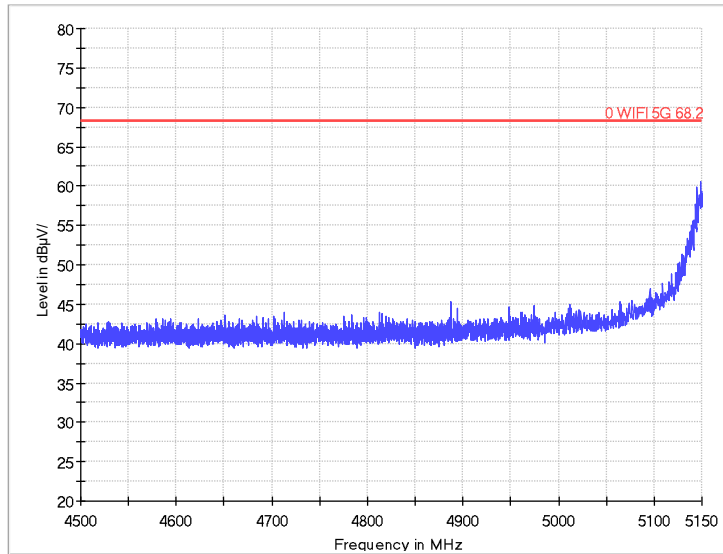

Full Spectrum

Frequency Range: 6GHz -18GHz
Detector: Av mode and PK mode
Test Mode: 802.11ac(VHT80)

Full Spectrum

Frequency Range: 18GHz -40GHz
Detector: Av mode and PK mode
Test Mode: 802.11ac(VHT80)

20M