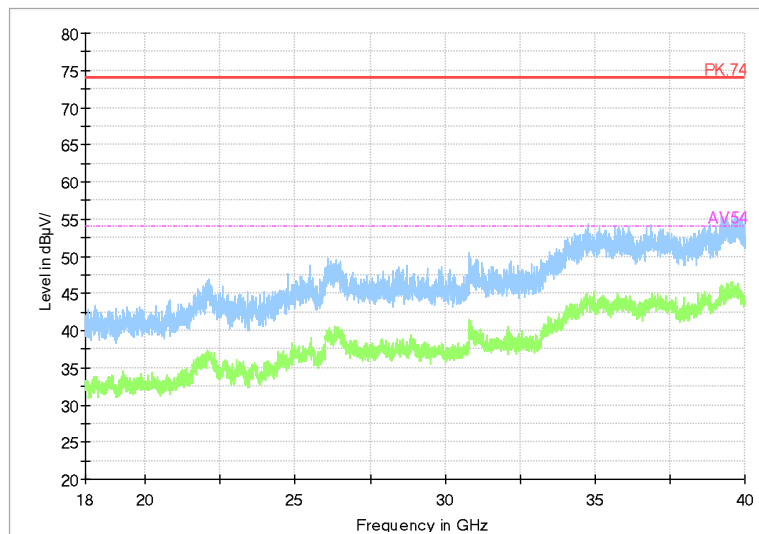

Frequency Range: 1GHz -6GHz
Detector: Av mode and PK mode
Test Mode: 802.11ac(VHT20)

Full Spectrum

Frequency Range: 6GHz -18GHz
Detector: Av mode and PK mode
Test Mode: 802.11ac(VHT20)

Full Spectrum

Frequency Range: 18GHz -40GHz
Detector: Av mode and PK mode
Test Mode: 802.11ac(VHT20)

Carrier frequency (MHz): 5785

Channel No.:157

Frequency Range: 30MHz -1GHz
Detector: QP mode
Test Mode: 802.11a

Frequency Range: 1GHz -6GHz
Detector: Av mode and PK mode
Modulation type: 802.11a

Full Spectrum

Frequency Range: 6GHz -18GHz
Detector: Av mode and PK mode
Modulation type: 802.11a

Full Spectrum

Frequency Range: 18GHz -40GHz
Detector: Av mode and PK mode
Modulation type: 802.11a

Full Spectrum

Frequency Range: 30MHz -1GHz
Detector: QP mode
Test Mode: 802.11n(HT20)