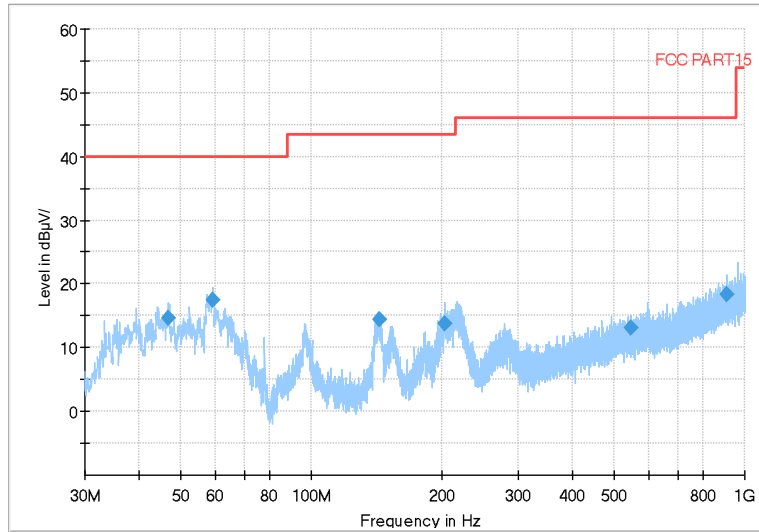

Full Spectrum

Frequency Range: 18GHz -40GHz
Detector: Av mode and PK mode
Modulation type: 802.11n(HT20)

Full Spectrum

Frequency Range: 30MHz -1GHz
Detector: QP mode
Test Mode: 802.11ac(VHT20)

Full Spectrum

Frequency Range: 1GHz -6GHz
Detector: Av mode and PK mode
Test Mode: 802.11ac(VHT20)

Full Spectrum

Frequency Range: 6GHz -18GHz
Detector: Av mode and PK mode
Test Mode: 802.11ac(VHT20)

Full Spectrum

Frequency Range: 18GHz -40GHz
Detector: Av mode and PK mode
Test Mode: 802.11ac(VHT20)

Carrier frequency (MHz): 5510
Channel No.:102

Full Spectrum

Frequency Range: 30MHz -1GHz
Detector: QP mode
Test Mode: 802.11n(HT40)

Full Spectrum

Frequency Range: 1GHz -6GHz
Detector: Av mode and PK mode
Modulation type: 802.11n(HT40)