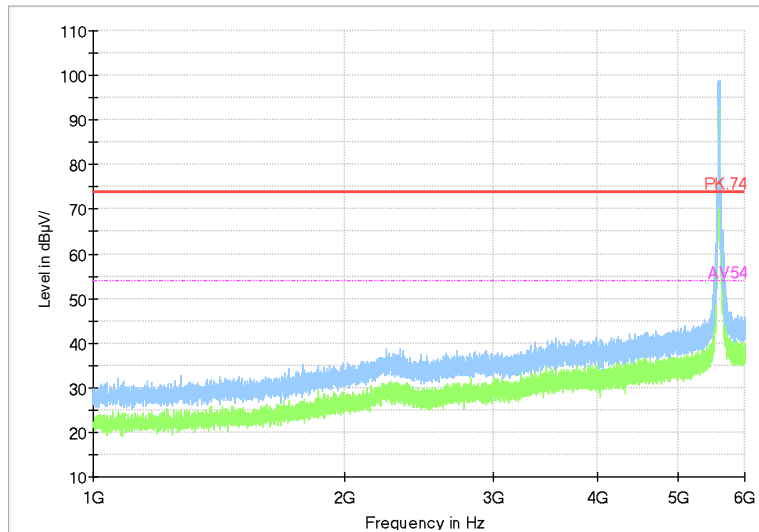

Full Spectrum

Frequency Range: 1GHz -6GHz
 Detector: Av mode and PK mode
 Modulation type: 802.11n(HT40)

Full Spectrum

Frequency Range: 6GHz -18GHz
Detector: Av mode and PK mode
Modulation type: 802.11n(HT40)

Full Spectrum

Frequency Range: 18GHz -40GHz
Detector: Av mode and PK mode
Modulation type: 802.11n(HT40)

Full Spectrum

Frequency Range: 30MHz -1GHz
Detector: QP mode
Test Mode: 802.11ac(VHT40)

Full Spectrum

Frequency Range: 1GHz -6GHz
Detector: Av mode and PK mode
Test Mode: 802.11ac(VHT40)

Full Spectrum

Frequency Range: 6GHz -18GHz
Detector: Av mode and PK mode
Test Mode: 802.11ac(VHT40)

Full Spectrum

Frequency Range: 18GHz -40GHz
Detector: Av mode and PK mode
Test Mode: 802.11ac(VHT40)