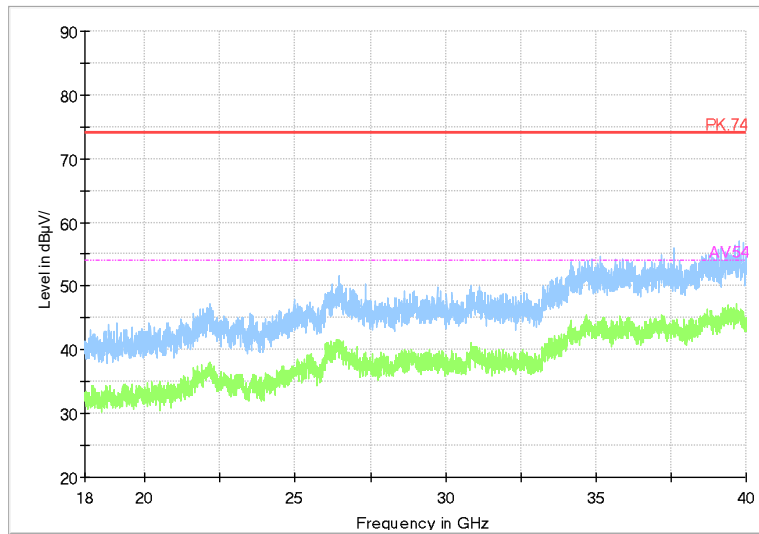

Full Spectrum

Frequency Range: 1GHz -6GHz
Detector: Av mode and PK mode
Modulation type: 802.11n(HT40)

Full Spectrum

Frequency Range: 6GHz -18GHz
Detector: Av mode and PK mode
Modulation type: 802.11n(HT40)

Full Spectrum

Frequency Range: 18GHz -40GHz
Detector: Av mode and PK mode
Modulation type: 802.11n(HT40)

Full Spectrum

Frequency Range: 30MHz -1GHz
Detector: QP mode
Test Mode: 802.11ac(VHT40)

Full Spectrum