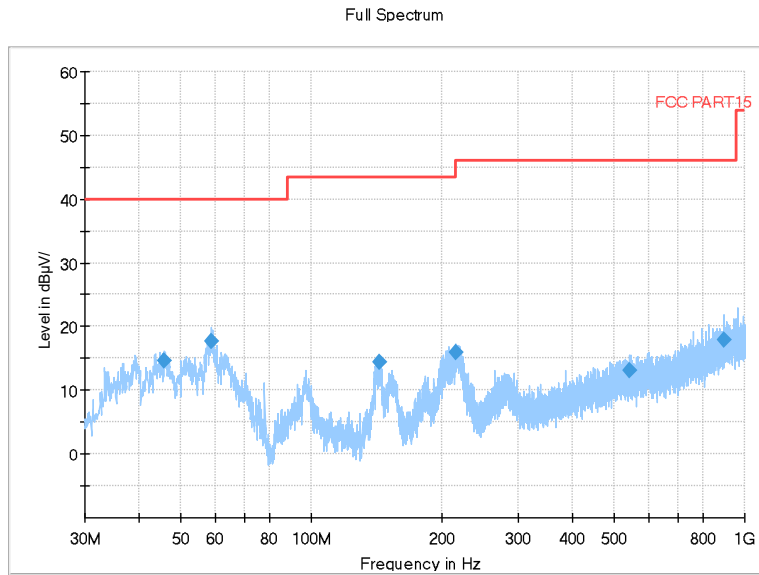

Full Spectrum

Frequency Range: 6GHz -18GHz
Detector: Av mode and PK mode
Modulation type: 802.11n(HT20)

Full Spectrum

Frequency Range: 18GHz -40GHz
Detector: Av mode and PK mode
Modulation type: 802.11n(HT20)

Full Spectrum

Frequency Range: 30MHz -1GHz
Detector: QP mode
Test Mode: 802.11ac(VHT20)

Full Spectrum

Frequency Range: 1GHz -6GHz
Detector: Av mode and PK mode
Test Mode: 802.11ac(VHT20)

Full Spectrum

Frequency Range: 6GHz -18GHz
Detector: Av mode and PK mode
Test Mode: 802.11ac(VHT20)

Full Spectrum

Frequency Range: 18GHz -40GHz
Detector: Av mode and PK mode
Test Mode: 802.11ac(VHT20)

Carrier frequency (MHz): 5720
Channel No.:144

Frequency Range: 30MHz -1GHz
Detector: QP mode
Test Mode: 802.11a