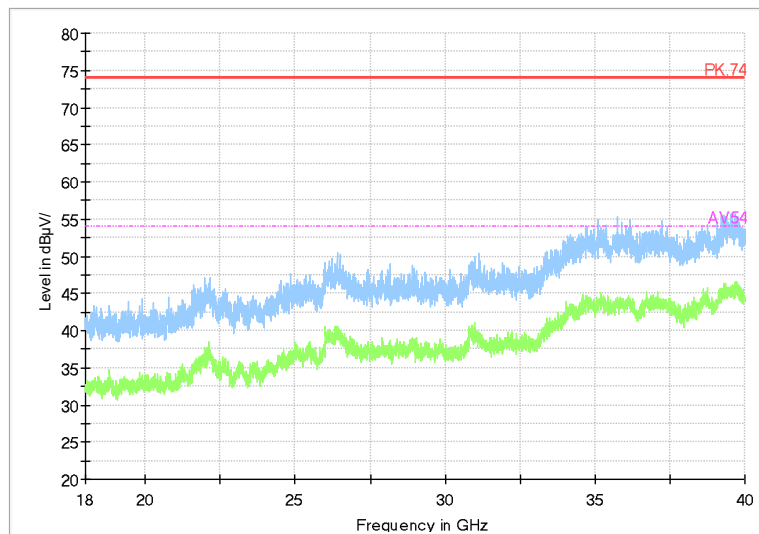

Frequency Range: 1GHz -6GHz
Detector: Av mode and PK mode
Modulation type: 802.11a

Full Spectrum

Frequency Range: 6GHz -18GHz
Detector: Av mode and PK mode
Modulation type: 802.11a

Full Spectrum

Frequency Range: 18GHz -40GHz
Detector: Av mode and PK mode
Modulation type: 802.11a

Full Spectrum

Frequency Range: 30MHz -1GHz
Detector: QP mode
Test Mode: 802.11n(HT20)

Full Spectrum

Frequency Range: 1GHz -6GHz
Detector: Av mode and PK mode
Modulation type: 802.11n(HT20)

Full Spectrum

Frequency Range: 6GHz -18GHz
Detector: Av mode and PK mode
Modulation type: 802.11n(HT20)

Full Spectrum

Frequency Range: 18GHz -40GHz
Detector: Av mode and PK mode
Modulation type: 802.11n(HT20)

Full Spectrum

Frequency Range: 30MHz -1GHz
Detector: QP mode
Test Mode: 802.11ac(VHT20)

Full Spectrum