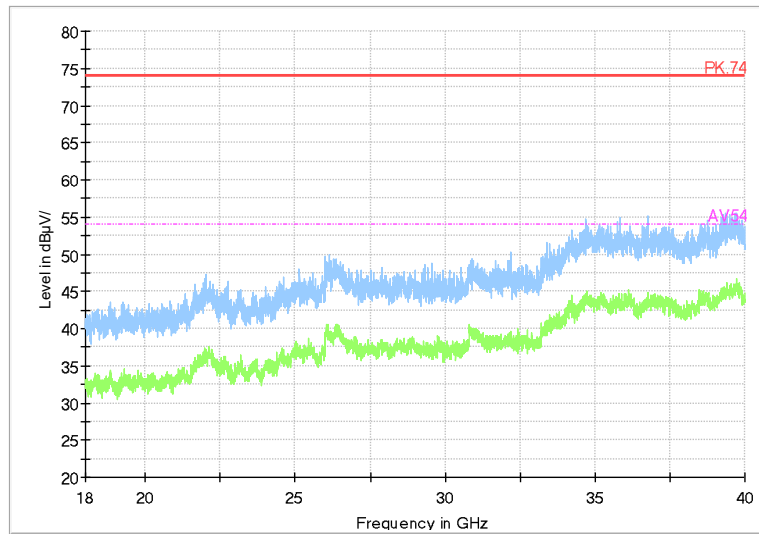

Full Spectrum

Frequency Range: 1GHz -6GHz
Detector: Av mode and PK mode
Modulation type: 802.11n(HT20)

Full Spectrum

Frequency Range: 6GHz -18GHz
Detector: Av mode and PK mode
Modulation type: 802.11n(HT20)

Full Spectrum

Frequency Range: 18GHz -40GHz
Detector: Av mode and PK mode
Modulation type: 802.11n(HT20)

Full Spectrum

Frequency Range: 30MHz -1GHz
Detector: QP mode
Test Mode: 802.11ac(VHT20)

Full Spectrum

Frequency Range: 1GHz -6GHz
Detector: Av mode and PK mode
Test Mode: 802.11ac(VHT20)

Full Spectrum

Frequency Range: 6GHz -18GHz
Detector: Av mode and PK mode
Test Mode: 802.11ac(VHT20)

Full Spectrum

Frequency Range: 18GHz -40GHz
Detector: Av mode and PK mode
Test Mode: 802.11ac(VHT20)