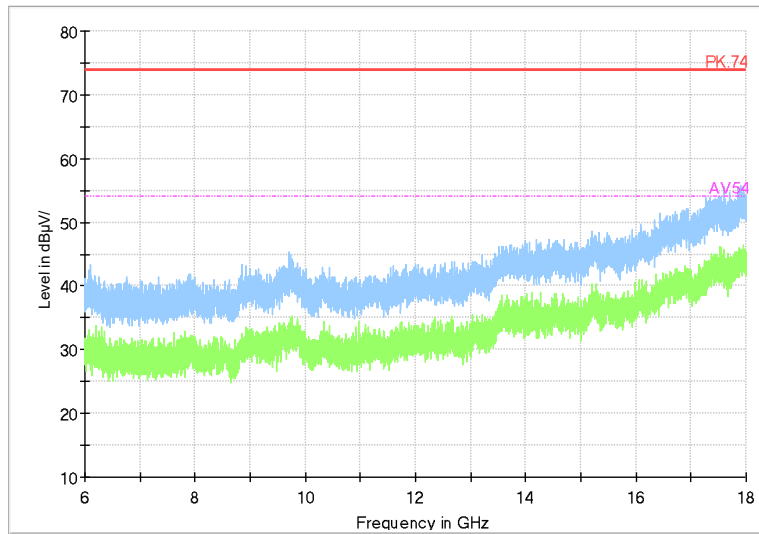

Carrier frequency (MHz): 5825
Channel No.:165

Frequency Range: 30MHz -1GHz
Detector: QP mode
Test Mode: 802.11a

Frequency Range: 1GHz -6GHz
Detector: Av mode and PK mode
Modulation type: 802.11a

Full Spectrum

Frequency Range: 6GHz -18GHz
Detector: Av mode and PK mode
Modulation type: 802.11a

Full Spectrum

Frequency Range: 18GHz -40GHz
Detector: Av mode and PK mode
Modulation type: 802.11a

Full Spectrum

Frequency Range: 30MHz -1GHz
Detector: QP mode
Test Mode: 802.11n(HT20)

Full Spectrum

Frequency Range: 1GHz -6GHz
Detector: Av mode and PK mode
Modulation type: 802.11n(HT20)

Full Spectrum

Frequency Range: 6GHz -18GHz
Detector: Av mode and PK mode
Modulation type: 802.11n(HT20)