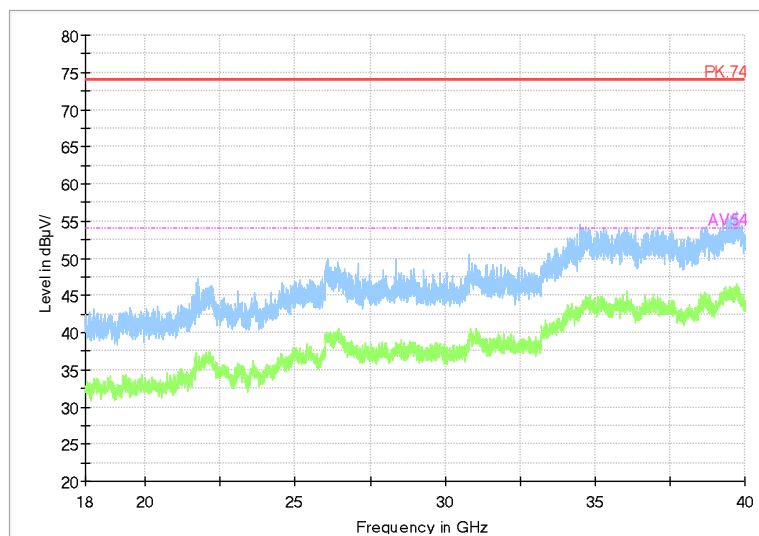

Frequency Range: 1GHz -6GHz
Detector: Av mode and PK mode
Modulation type: 802.11a

Full Spectrum

Frequency Range: 6GHz -18GHz
Detector: Av mode and PK mode
Modulation type: 802.11a

Full Spectrum

Frequency Range: 18GHz -40GHz
Detector: Av mode and PK mode
Modulation type: 802.11a

Full Spectrum

Frequency Range: 30MHz -1GHz
 Detector: QP mode
 Test Mode: 802.11n(HT20)

Full Spectrum

Frequency Range: 1GHz -6GHz
 Detector: Av mode and PK mode
 Modulation type: 802.11n(HT20)

Full Spectrum

Frequency Range: 6GHz -18GHz
Detector: Av mode and PK mode
Modulation type: 802.11n(HT20)

Full Spectrum

Frequency Range: 18GHz -40GHz
Detector: Av mode and PK mode
Modulation type: 802.11n(HT20)

Full Spectrum