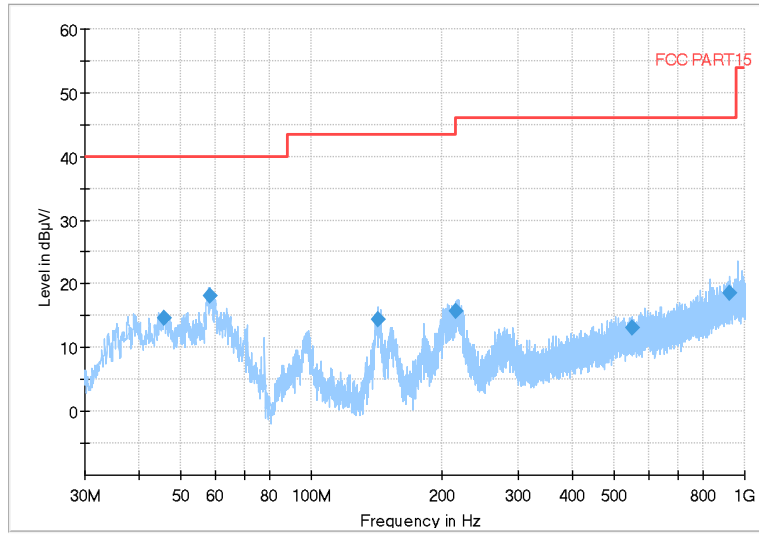

Frequency Range: 1GHz -6GHz
Detector: Av mode and PK mode
Modulation type: 802.11a

Full Spectrum

Frequency Range: 6GHz -18GHz
Detector: Av mode and PK mode
Modulation type: 802.11a

Full Spectrum

Frequency Range: 18GHz -40GHz
Detector: Av mode and PK mode
Modulation type: 802.11a

Full Spectrum

Frequency Range: 30MHz -1GHz
 Detector: QP mode
 Test Mode: 802.11n(HT20)

Full Spectrum

Frequency Range: 1GHz -6GHz
 Detector: Av mode and PK mode
 Modulation type: 802.11n(HT20)

Full Spectrum

Frequency Range: 6GHz -18GHz
Detector: Av mode and PK mode
Modulation type: 802.11n(HT20)

Full Spectrum

Frequency Range: 18GHz -40GHz
Detector: Av mode and PK mode
Modulation type: 802.11n(HT20)

Full Spectrum