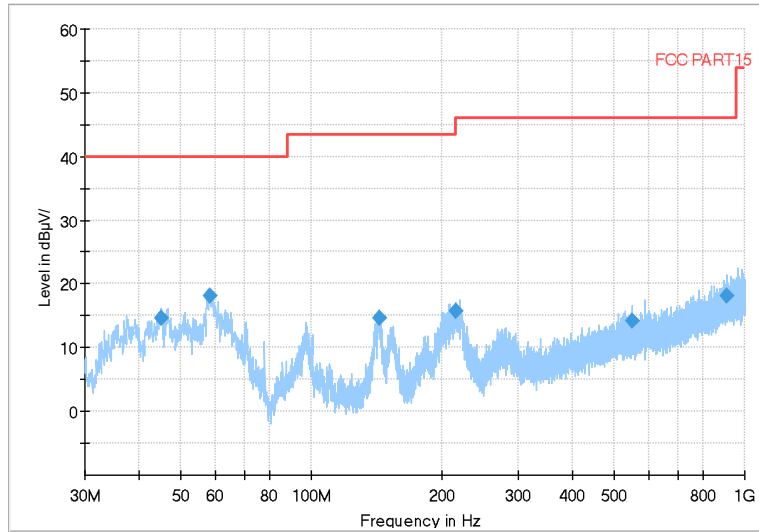

Full Spectrum

Frequency Range: 30MHz -1GHz
Detector: QP mode
Test Mode: 802.11ac(VHT80)

Full Spectrum

Frequency Range: 1GHz -6GHz
Detector: Av mode and PK mode
Test Mode: 802.11ac(VHT80)

Full Spectrum

Frequency Range: 6GHz -18GHz
Detector: Av mode and PK mode
Test Mode: 802.11ac(VHT80)

Full Spectrum

Frequency Range: 18GHz -40GHz
Detector: Av mode and PK mode
Test Mode: 802.11ac(VHT80)

Carrier frequency (MHz): 5500
Channel No.:100

Frequency Range: 30MHz -1GHz
Detector: QP mode
Test Mode: 802.11a