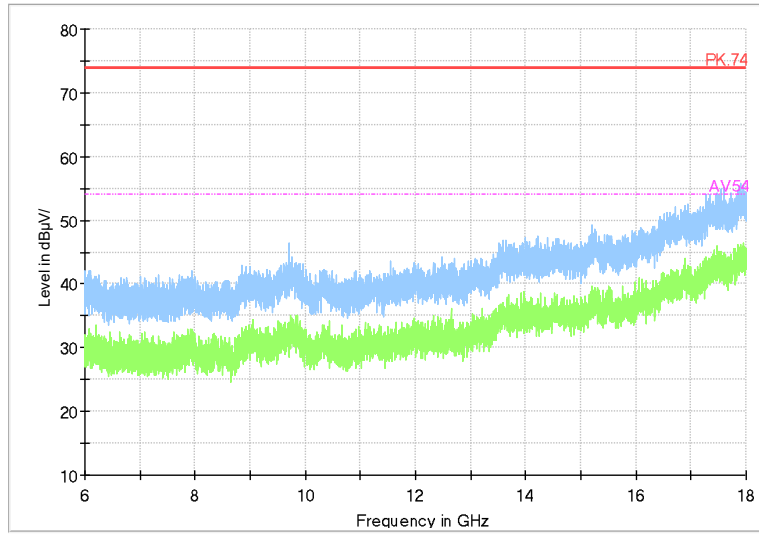

Full Spectrum

Frequency Range: 18GHz -40GHz
Detector: Av mode and PK mode
Modulation type: 802.11n(HT20)

Full Spectrum

Frequency Range: 30MHz -1GHz
Detector: QP mode
Test Mode: 802.11ac(VHT20)

Full Spectrum

Frequency Range: 1GHz -6GHz
Detector: Av mode and PK mode
Test Mode: 802.11ac(VHT20)

Full Spectrum

Frequency Range: 6GHz -18GHz
Detector: Av mode and PK mode
Test Mode: 802.11ac(VHT20)

Full Spectrum

Frequency Range: 18GHz -40GHz
Detector: Av mode and PK mode
Test Mode: 802.11ac(VHT20)