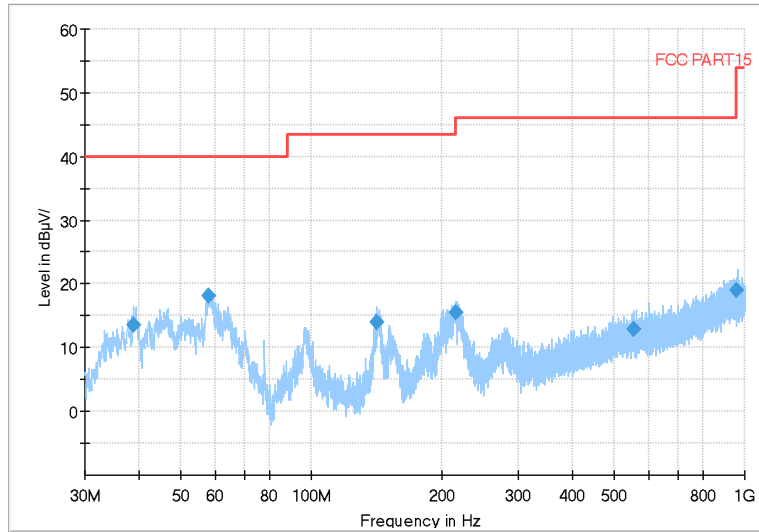

Full Spectrum

Frequency Range: 6GHz -18GHz
Detector: Av mode and PK mode
Modulation type: 802.11n(HT40)

Full Spectrum

Frequency Range: 18GHz -40GHz
Detector: Av mode and PK mode
Modulation type: 802.11n(HT40)

Full Spectrum

Frequency Range: 30MHz -1GHz
Detector: QP mode
Test Mode: 802.11ac(VHT40)

Full Spectrum

Frequency Range: 1GHz -6GHz
Detector: Av mode and PK mode
Test Mode: 802.11ac(VHT40)

Full Spectrum

Frequency Range: 6GHz -18GHz
Detector: Av mode and PK mode
Test Mode: 802.11ac(VHT40)

Full Spectrum

Frequency Range: 18GHz -40GHz
Detector: Av mode and PK mode
Test Mode: 802.11ac(VHT40)

Carrier frequency (MHz): 5530
Channel No.:106

Full Spectrum

Frequency Range: 30MHz -1GHz
Detector: QP mode
Test Mode: 802.11ac(VHT80)