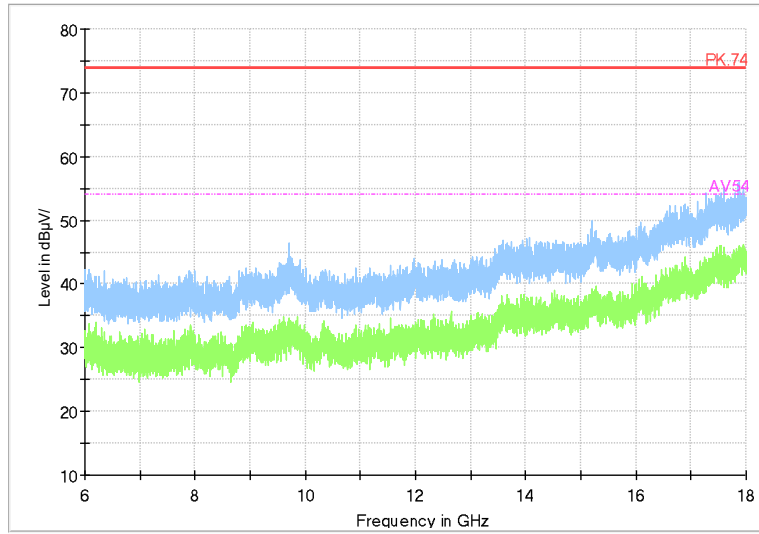

Frequency Range: 1GHz -6GHz
Detector: Av mode and PK mode
Test Mode: 802.11ac(VHT40)

Full Spectrum

Frequency Range: 6GHz -18GHz
Detector: Av mode and PK mode
Test Mode: 802.11ac(VHT40)

Full Spectrum

Frequency Range: 18GHz -40GHz
Detector: Av mode and PK mode
Test Mode: 802.11ac(VHT40)

Carrier frequency (MHz): 5775

Channel No.:155

Frequency Range: 30MHz -1GHz
Detector: QP mode
Test Mode: 802.11ac(VHT80)

Frequency Range: 1GHz -6GHz
Detector: Av mode and PK mode
Test Mode: 802.11ac(VHT80)

Full Spectrum

Frequency Range: 6GHz -18GHz
Detector: Av mode and PK mode
Test Mode: 802.11ac(VHT80)

Full Spectrum

Frequency Range: 18GHz -40GHz
Detector: Av mode and PK mode
Test Mode: 802.11ac(VHT80)

20M