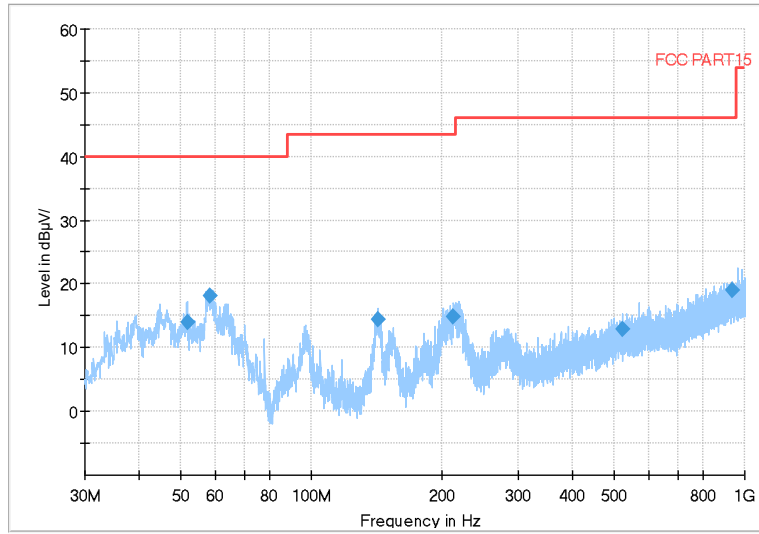

Full Spectrum

Frequency Range: 18GHz -40GHz
Detector: Av mode and PK mode
Test Mode: 802.11ac(VHT20)

Carrier frequency (MHz): 5600
Channel No.:120

Full Spectrum

Frequency Range: 30MHz -1GHz
Detector: QP mode
Test Mode: 802.11a

Full Spectrum

Frequency Range: 1GHz -6GHz
Detector: Av mode and PK mode
Modulation type: 802.11a

Full Spectrum

Frequency Range: 6GHz -18GHz
Detector: Av mode and PK mode
Modulation type: 802.11a

Full Spectrum

Frequency Range: 18GHz -40GHz
Detector: Av mode and PK mode
Modulation type: 802.11a

Full Spectrum

Frequency Range: 30MHz -1GHz
 Detector: QP mode
 Test Mode: 802.11n(HT20)

Full Spectrum

Frequency Range: 1GHz -6GHz
 Detector: Av mode and PK mode
 Modulation type: 802.11n(HT20)