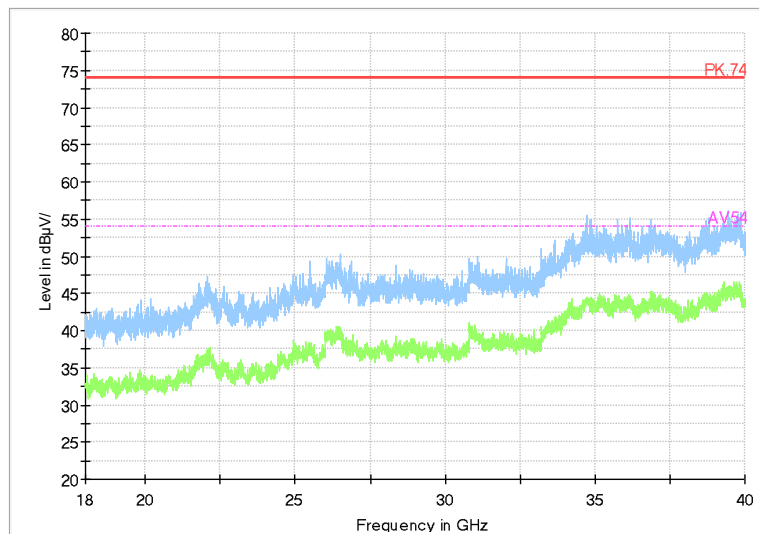

Full Spectrum

Frequency Range: 18GHz -40GHz
 Detector: Av mode and PK mode
 Modulation type: 802.11n(HT20)

Full Spectrum

Frequency Range: 30MHz -1GHz
Detector: QP mode
Test Mode: 802.11ac(VHT20)

Full Spectrum

Frequency Range: 1GHz -6GHz
Detector: Av mode and PK mode
Test Mode: 802.11ac(VHT20)

Full Spectrum

Frequency Range: 6GHz -18GHz
Detector: Av mode and PK mode
Test Mode: 802.11ac(VHT20)

Full Spectrum

Frequency Range: 18GHz -40GHz
Detector: Av mode and PK mode
Test Mode: 802.11ac(VHT20)