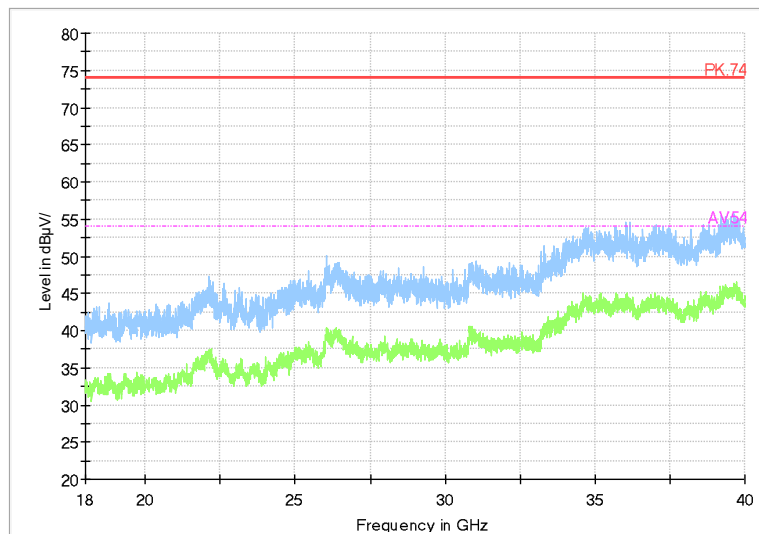

Frequency Range: 1GHz -6GHz
Detector: Av mode and PK mode
Test Mode: 802.11ac(VHT40)

Full Spectrum

Frequency Range: 6GHz -18GHz
Detector: Av mode and PK mode
Test Mode: 802.11ac(VHT40)

Full Spectrum

Frequency Range: 18GHz -40GHz
Detector: Av mode and PK mode
Test Mode: 802.11ac(VHT40)

Carrier frequency (MHz): 5710

Channel No.:142

Frequency Range: 30MHz -1GHz
Detector: QP mode
Test Mode: 802.11n(HT40)

Frequency Range: 1GHz -6GHz
Detector: Av mode and PK mode
Modulation type: 802.11n(HT40)

Full Spectrum

Frequency Range: 6GHz -18GHz
Detector: Av mode and PK mode
Modulation type: 802.11n(HT40)

Full Spectrum

Frequency Range: 18GHz -40GHz
Detector: Av mode and PK mode
Modulation type: 802.11n(HT40)