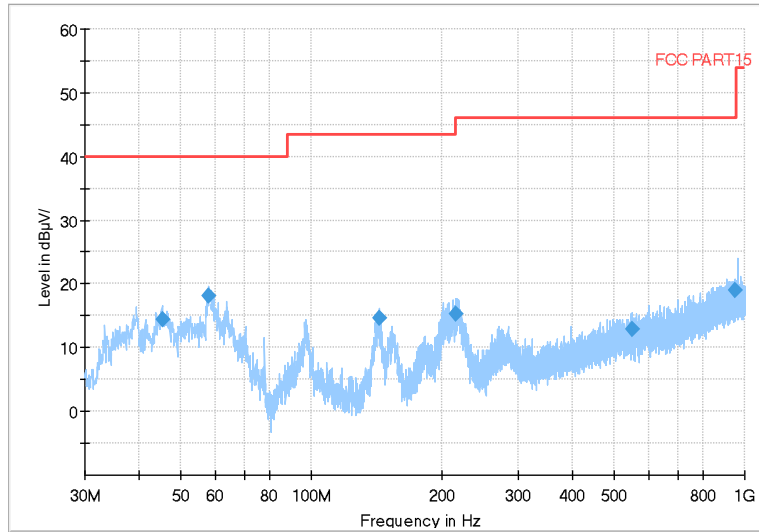

Frequency Range: 1GHz -6GHz
Detector: Av mode and PK mode
Modulation type: 802.11a

Full Spectrum

Frequency Range: 6GHz -18GHz
Detector: Av mode and PK mode
Modulation type: 802.11a

Full Spectrum

Frequency Range: 18GHz -40GHz
Detector: Av mode and PK mode
Modulation type: 802.11a

Full Spectrum

Frequency Range: 30MHz -1GHz
Detector: QP mode
Test Mode: 802.11n(HT20)

Full Spectrum

Frequency Range: 1GHz -6GHz
Detector: Av mode and PK mode
Modulation type: 802.11n(HT20)

Full Spectrum

Frequency Range: 6GHz -18GHz
Detector: Av mode and PK mode
Modulation type: 802.11n(HT20)

Full Spectrum

Frequency Range: 18GHz -40GHz
Detector: Av mode and PK mode
Modulation type: 802.11n(HT20)

Full Spectrum

Frequency Range: 30MHz -1GHz
Detector: QP mode
Test Mode: 802.11ac(VHT20)

Full Spectrum