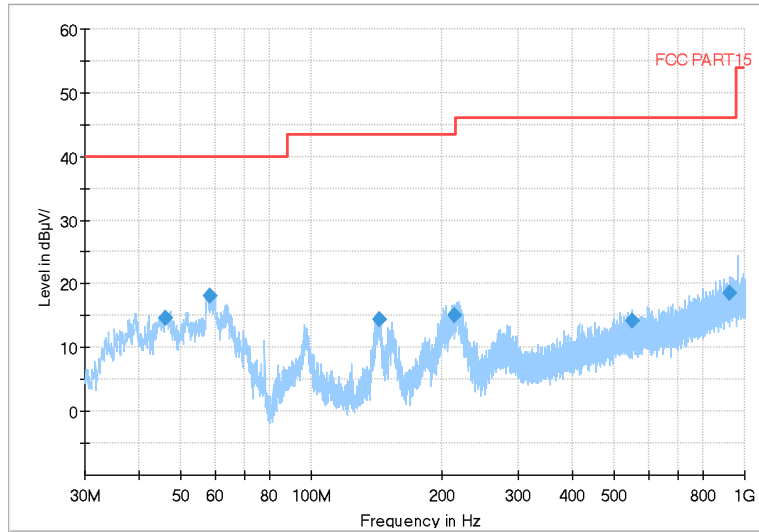

Full Spectrum

Frequency Range: 6GHz -18GHz
Detector: Av mode and PK mode
Modulation type: 802.11n(HT20)

Full Spectrum

Frequency Range: 18GHz -40GHz
Detector: Av mode and PK mode
Modulation type: 802.11n(HT20)

Full Spectrum

Frequency Range: 30MHz -1GHz
Detector: QP mode
Test Mode: 802.11ac(VHT20)

Full Spectrum

Frequency Range: 1GHz -6GHz
Detector: Av mode and PK mode
Test Mode: 802.11ac(VHT20)

Full Spectrum

Frequency Range: 6GHz -18GHz
Detector: Av mode and PK mode
Test Mode: 802.11ac(VHT20)