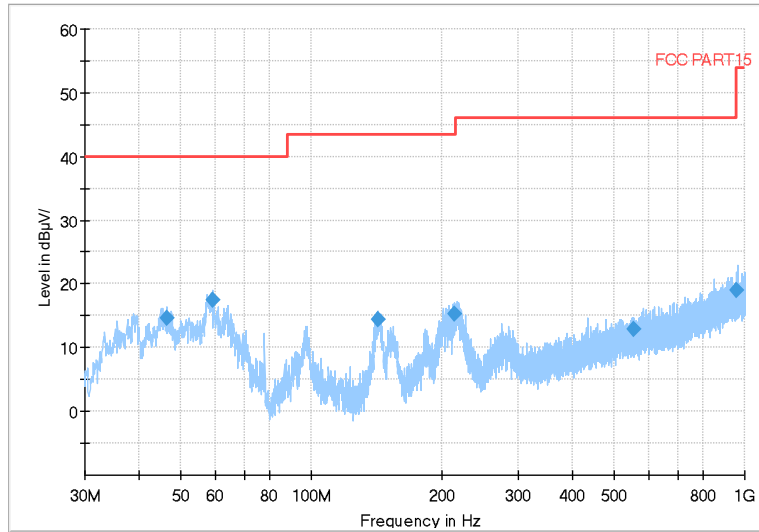

Full Spectrum

Frequency Range: 1GHz -6GHz
 Detector: Av mode and PK mode
 Modulation type: 802.11n(HT40)

Full Spectrum

Frequency Range: 6GHz -18GHz
Detector: Av mode and PK mode
Modulation type: 802.11n(HT40)

Full Spectrum

Frequency Range: 18GHz -40GHz
Detector: Av mode and PK mode
Modulation type: 802.11n(HT40)

Full Spectrum

Frequency Range: 30MHz -1GHz
Detector: QP mode
Test Mode: 802.11ac(VHT40)

Full Spectrum