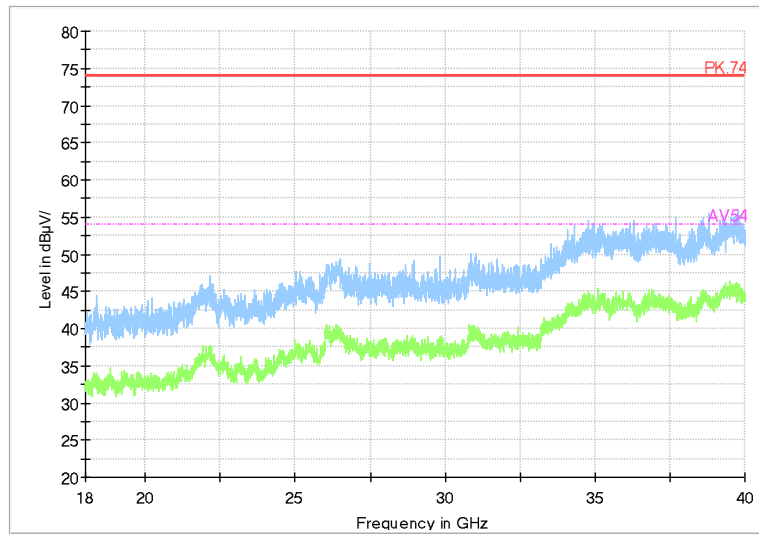

Full Spectrum

Frequency Range: 1GHz -6GHz
Detector: Av mode and PK mode
Modulation type: 802.11a

Full Spectrum

Frequency Range: 6GHz -18GHz
Detector: Av mode and PK mode
Modulation type: 802.11a

Full Spectrum

Frequency Range: 18GHz -40GHz
Detector: Av mode and PK mode
Modulation type: 802.11a

Full Spectrum

Frequency Range: 30MHz -1GHz
 Detector: QP mode
 Test Mode: 802.11n(HT20)

Full Spectrum

Frequency Range: 1GHz -6GHz
 Detector: Av mode and PK mode
 Modulation type: 802.11n(HT20)

Full Spectrum

Frequency Range: 6GHz -18GHz
Detector: Av mode and PK mode
Modulation type: 802.11n(HT20)

Full Spectrum

Frequency Range: 18GHz -40GHz
Detector: Av mode and PK mode
Modulation type: 802.11n(HT20)