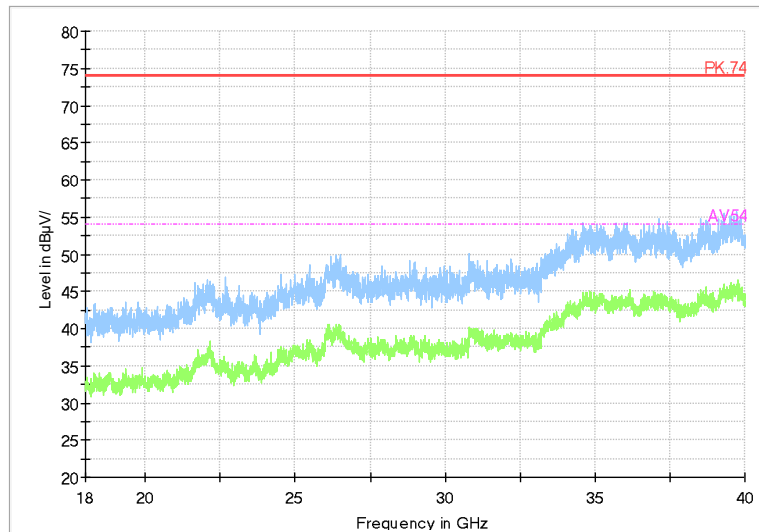

Full Spectrum

Frequency Range: 30MHz -1GHz
Detector: QP mode
Test Mode: 802.11ac(VHT80)

Full Spectrum

Frequency Range: 1GHz -6GHz
Detector: Av mode and PK mode
Test Mode: 802.11ac(VHT80)

Full Spectrum

Frequency Range: 6GHz -18GHz
Detector: Av mode and PK mode
Test Mode: 802.11ac(VHT80)

Full Spectrum

Frequency Range: 18GHz -40GHz
Detector: Av mode and PK mode
Test Mode: 802.11ac(VHT80)

Carrier frequency (MHz): 5500
Channel No.:100

Frequency Range: 30MHz -1GHz
Detector: QP mode
Test Mode: 802.11a