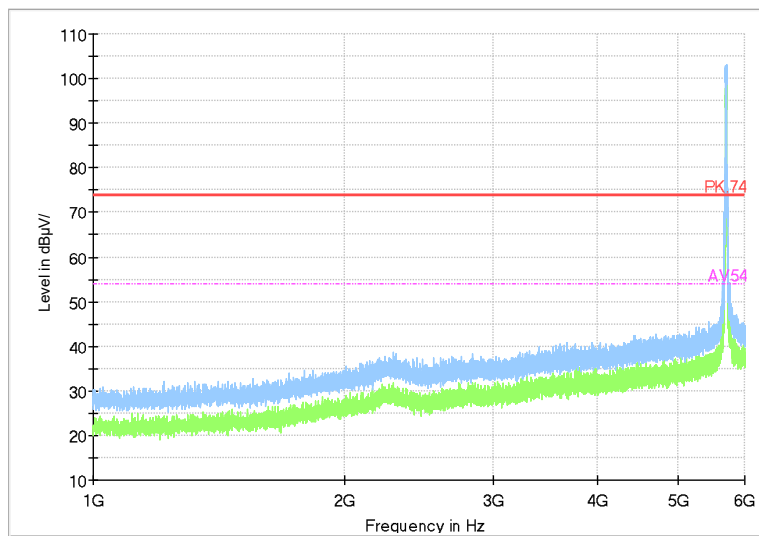

Full Spectrum

Frequency Range: 18GHz -40GHz
Detector: Av mode and PK mode
Test Mode: 802.11ac(VHT20)

Carrier frequency (MHz): 5720
Channel No.:144

Frequency Range: 30MHz -1GHz
Detector: QP mode
Test Mode: 802.11a

Frequency Range: 1GHz -6GHz
Detector: Av mode and PK mode
Modulation type: 802.11a

Full Spectrum

Frequency Range: 6GHz -18GHz
Detector: Av mode and PK mode
Modulation type: 802.11a

Full Spectrum

Frequency Range: 18GHz -40GHz
Detector: Av mode and PK mode
Modulation type: 802.11a

Full Spectrum

Frequency Range: 30MHz -1GHz
Detector: QP mode
Test Mode: 802.11n(HT20)

Full Spectrum

Frequency Range: 1GHz -6GHz
Detector: Av mode and PK mode
Modulation type: 802.11n(HT20)

Full Spectrum

Frequency Range: 6GHz -18GHz
Detector: Av mode and PK mode
Modulation type: 802.11n(HT20)