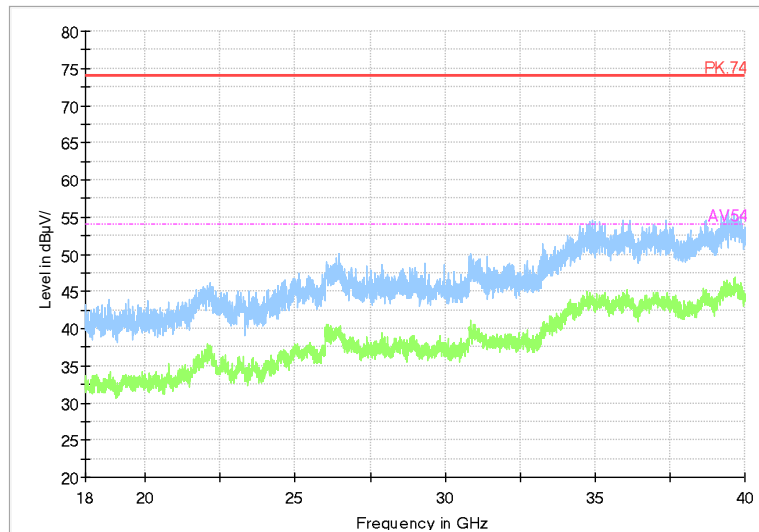

Frequency Range: 18GHz -40GHz
Detector: Av mode and PK mode
Test Mode: 802.11ac(VHT80)

Carrier frequency (MHz): 5690
Channel No.:138

Full Spectrum

Frequency Range: 30MHz -1GHz
Detector: QP mode
Test Mode: 802.11ac(VHT80)

Full Spectrum

Frequency Range: 1GHz -6GHz
Detector: Av mode and PK mode
Test Mode: 802.11ac(VHT80)

Full Spectrum

Frequency Range: 6GHz -18GHz
Detector: Av mode and PK mode
Test Mode: 802.11ac(VHT80)

Full Spectrum

Frequency Range: 18GHz -40GHz
Detector: Av mode and PK mode
Test Mode: 802.11ac(VHT80)

Carrier frequency (MHz): 5745

Channel No.:149

Frequency Range: 30MHz -1GHz
Detector: QP mode
Test Mode: 802.11a

Frequency Range: 1GHz -6GHz
Detector: Av mode and PK mode
Modulation type: 802.11a