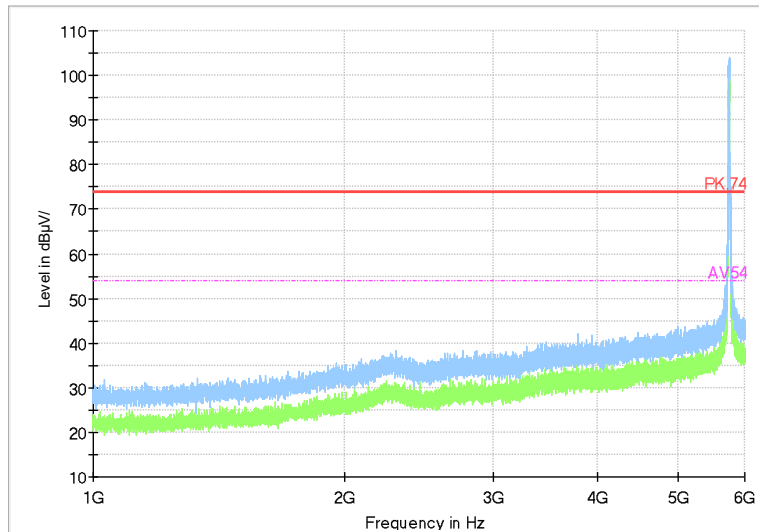

Frequency Range: 30MHz -1GHz
Detector: QP mode
Test Mode: 802.11n(HT20)

Full Spectrum

Frequency Range: 1GHz -6GHz
Detector: Av mode and PK mode
Modulation type: 802.11n(HT20)

Full Spectrum

Frequency Range: 6GHz -18GHz
 Detector: Av mode and PK mode
 Modulation type: 802.11n(HT20)

Full Spectrum

Frequency Range: 18GHz -40GHz
 Detector: Av mode and PK mode
 Modulation type: 802.11n(HT20)

Full Spectrum

Frequency Range: 30MHz -1GHz
Detector: QP mode
Test Mode: 802.11ac(VHT20)

Full Spectrum

Frequency Range: 1GHz -6GHz
Detector: Av mode and PK mode
Test Mode: 802.11ac(VHT20)

Full Spectrum

Frequency Range: 6GHz -18GHz
Detector: Av mode and PK mode
Test Mode: 802.11ac(VHT20)

Full Spectrum

Frequency Range: 18GHz -40GHz
Detector: Av mode and PK mode
Test Mode: 802.11ac(VHT20)