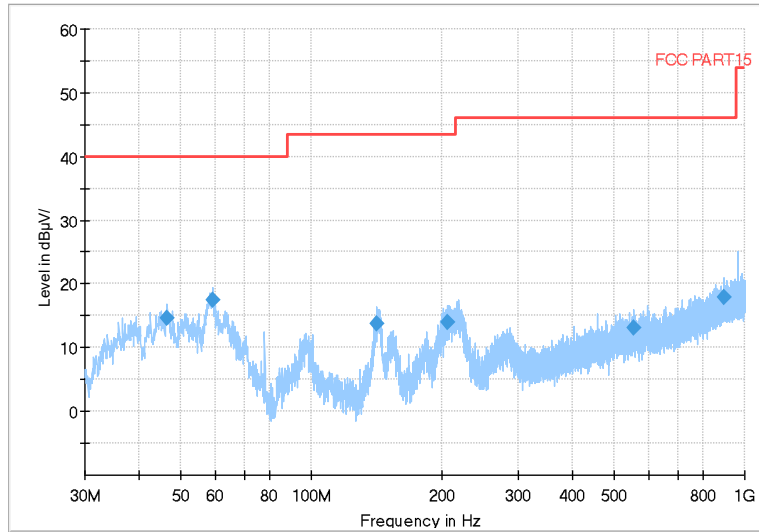

Full Spectrum

Frequency Range: 18GHz -40GHz
Detector: Av mode and PK mode
Test Mode: 802.11ac(VHT40)

Carrier frequency (MHz): 5530
Channel No.:106

Full Spectrum

Frequency Range: 30MHz -1GHz
Detector: QP mode
Test Mode: 802.11ac(VHT80)

Full Spectrum

Frequency Range: 1GHz -6GHz
Detector: Av mode and PK mode
Test Mode: 802.11ac(VHT80)

Full Spectrum

Frequency Range: 6GHz -18GHz
Detector: Av mode and PK mode
Test Mode: 802.11ac(VHT80)

Full Spectrum

Frequency Range: 18GHz -40GHz
Detector: Av mode and PK mode
Test Mode: 802.11ac(VHT80)

Carrier frequency (MHz): 5610
Channel No.:122

Full Spectrum

Frequency Range: 30MHz -1GHz
Detector: QP mode
Test Mode: 802.11ac(VHT80)