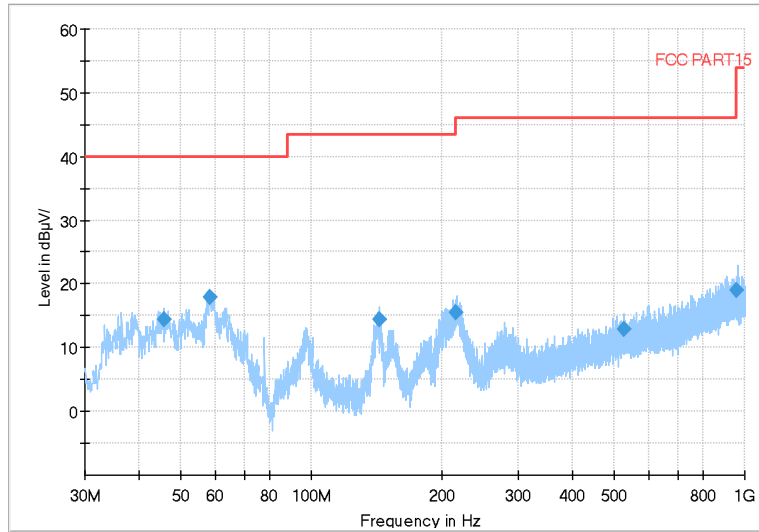

Frequency Range: 18GHz -40GHz
Detector: Av mode and PK mode
Test Mode: 802.11ac(VHT80)

Carrier frequency (MHz): 5610
Channel No.:122

Full Spectrum

Frequency Range: 30MHz -1GHz
Detector: QP mode
Test Mode: 802.11ac(VHT80)

Full Spectrum

Frequency Range: 1GHz -6GHz
Detector: Av mode and PK mode
Test Mode: 802.11ac(VHT80)

Full Spectrum

Frequency Range: 6GHz -18GHz
Detector: Av mode and PK mode
Test Mode: 802.11ac(VHT80)

Full Spectrum

Frequency Range: 18GHz -40GHz
Detector: Av mode and PK mode
Test Mode: 802.11ac(VHT80)

Carrier frequency (MHz): 5690
Channel No.:138

Full Spectrum

Frequency Range: 30MHz -1GHz
Detector: QP mode
Test Mode: 802.11ac(VHT80)