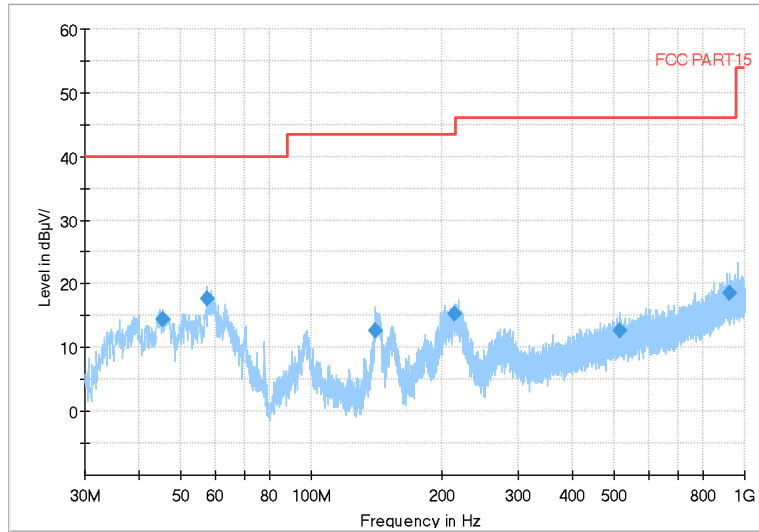

Full Spectrum

Frequency Range: 6GHz -18GHz
Detector: Av mode and PK mode
Modulation type: 802.11a

Full Spectrum

Frequency Range: 18GHz -40GHz
Detector: Av mode and PK mode
Modulation type: 802.11a

Full Spectrum

Frequency Range: 30MHz -1GHz
Detector: QP mode
Test Mode: 802.11n(HT20)

Full Spectrum

Frequency Range: 1GHz -6GHz
Detector: Av mode and PK mode
Modulation type: 802.11n(HT20)

Full Spectrum

Frequency Range: 6GHz -18GHz
 Detector: Av mode and PK mode
 Modulation type: 802.11n(HT20)

Full Spectrum

Frequency Range: 18GHz -40GHz
 Detector: Av mode and PK mode
 Modulation type: 802.11n(HT20)

Full Spectrum

Frequency Range: 30MHz -1GHz
Detector: QP mode
Test Mode: 802.11ac(VHT20)

Full Spectrum