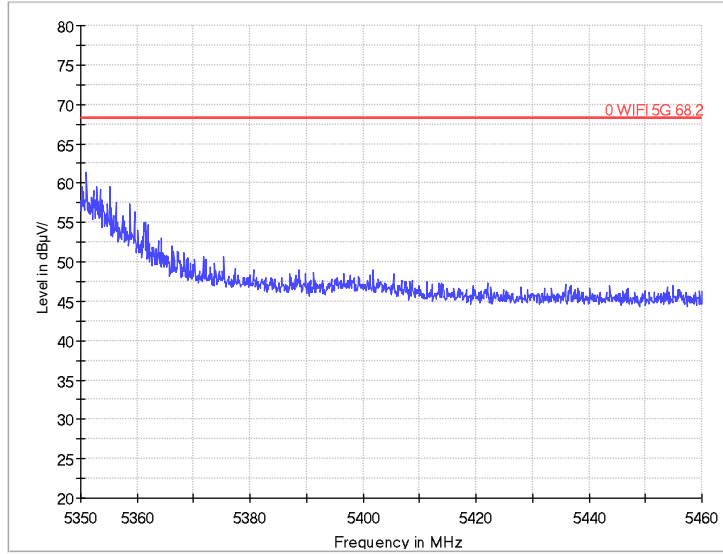

Radiated Emission Band Edge
Channel No.:64
Test Mode: 802.11a
Polarization: V