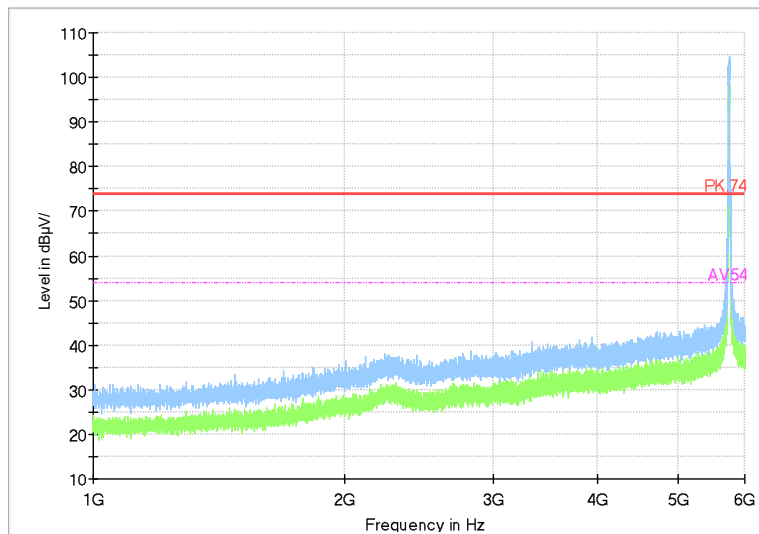

Frequency Range: 18GHz -40GHz
Detector: Av mode and PK mode
Test Mode: 802.11ac(VHT80)

Carrier frequency (MHz): 5745

Channel No.:149

Frequency Range: 30MHz -1GHz
Detector: QP mode
Test Mode: 802.11a

Frequency Range: 1GHz -6GHz
Detector: Av mode and PK mode
Modulation type: 802.11a

Full Spectrum

Frequency Range: 6GHz -18GHz
Detector: Av mode and PK mode
Modulation type: 802.11a

Full Spectrum

Frequency Range: 18GHz -40GHz
Detector: Av mode and PK mode
Modulation type: 802.11a

Full Spectrum

Frequency Range: 30MHz -1GHz
Detector: QP mode
Test Mode: 802.11n(HT20)

Full Spectrum

Frequency Range: 1GHz -6GHz
Detector: Av mode and PK mode
Modulation type: 802.11n(HT20)

Full Spectrum

Frequency Range: 6GHz -18GHz
 Detector: Av mode and PK mode
 Modulation type: 802.11n(HT20)