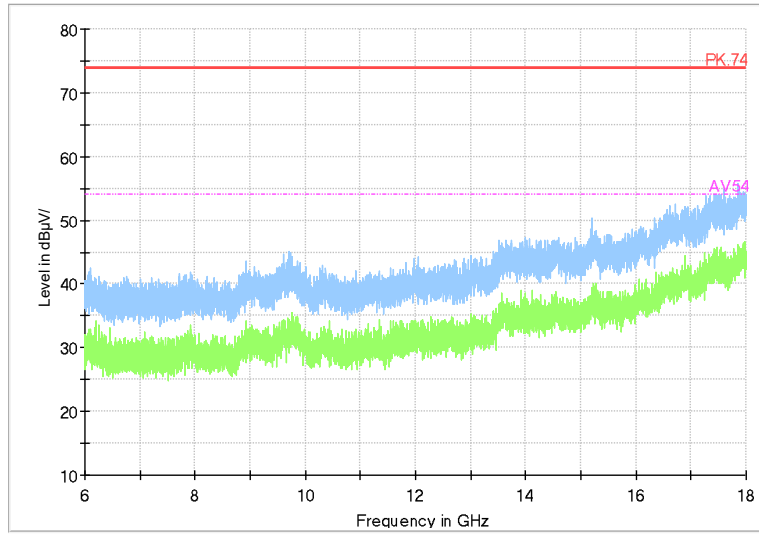

Full Spectrum

Frequency Range: 18GHz -40GHz
Detector: Av mode and PK mode
Test Mode: 802.11ac(VHT40)

Carrier frequency (MHz): 5530
Channel No.:106

Full Spectrum

Frequency Range: 30MHz -1GHz
Detector: QP mode
Test Mode: 802.11ac(VHT80)

Full Spectrum

Frequency Range: 1GHz -6GHz
Detector: Av mode and PK mode
Test Mode: 802.11ac(VHT80)

Full Spectrum

Frequency Range: 6GHz -18GHz
Detector: Av mode and PK mode
Test Mode: 802.11ac(VHT80)

Full Spectrum