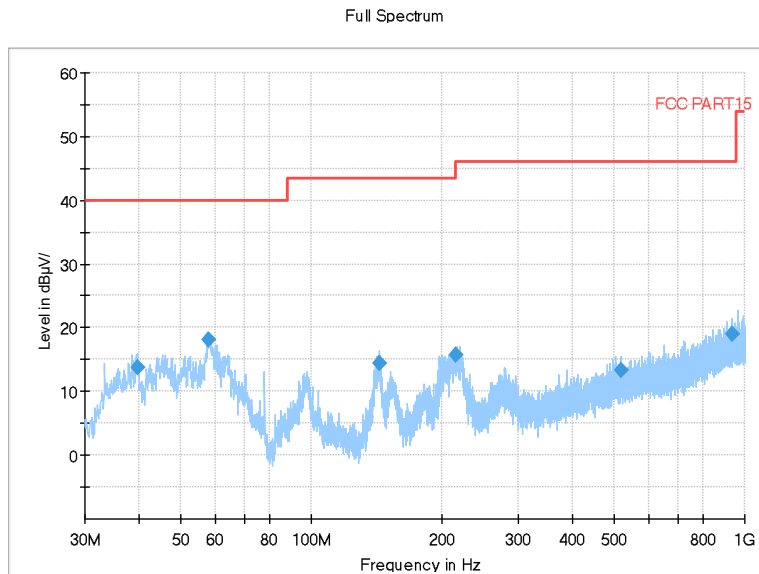

Frequency Range: 18GHz -40GHz
Detector: Av mode and PK mode
Test Mode: 802.11ac(VHT80)

Carrier frequency (MHz): 5690
Channel No.:138

Full Spectrum

Frequency Range: 30MHz -1GHz
Detector: QP mode
Test Mode: 802.11ac(VHT80)

Full Spectrum

Frequency Range: 1GHz -6GHz
Detector: Av mode and PK mode
Test Mode: 802.11ac(VHT80)

Full Spectrum

Frequency Range: 6GHz -18GHz
Detector: Av mode and PK mode
Test Mode: 802.11ac(VHT80)

Full Spectrum

Frequency Range: 18GHz -40GHz
Detector: Av mode and PK mode
Test Mode: 802.11ac(VHT80)

Carrier frequency (MHz): 5745

Channel No.:149

Frequency Range: 30MHz -1GHz
Detector: QP mode
Test Mode: 802.11a

Frequency Range: 1GHz -6GHz
Detector: Av mode and PK mode
Modulation type: 802.11a