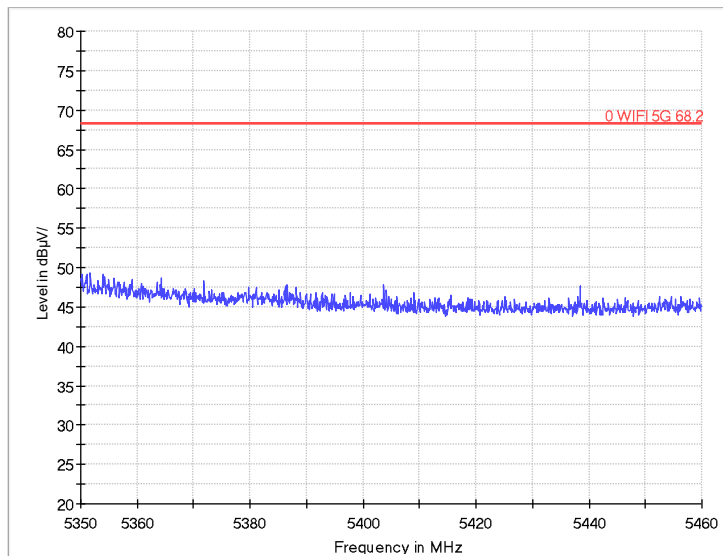

Radiated Emission Band Edge
Channel No.:60
Test Mode: 802.11a
Polarization: H