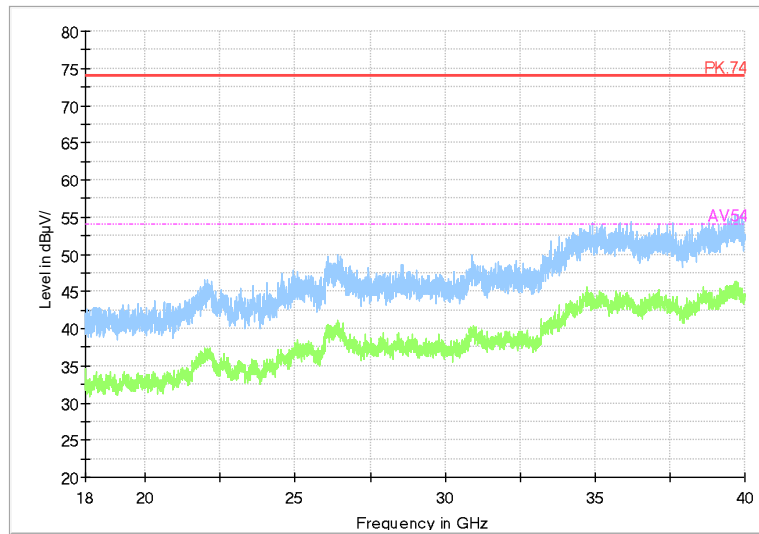

Frequency Range: 6GHz -18GHz
Detector: Av mode and PK mode
Modulation type: 802.11n(HT20)

Full Spectrum

Frequency Range: 18GHz -40GHz
Detector: Av mode and PK mode
Modulation type: 802.11n(HT20)

Full Spectrum

Frequency Range: 30MHz -1GHz
Detector: QP mode
Test Mode: 802.11ac(VHT20)

Full Spectrum

Frequency Range: 1GHz -6GHz
Detector: Av mode and PK mode
Test Mode: 802.11ac(VHT20)

Full Spectrum

Frequency Range: 6GHz -18GHz
Detector: Av mode and PK mode
Test Mode: 802.11ac(VHT20)

Full Spectrum

Frequency Range: 18GHz -40GHz
Detector: Av mode and PK mode
Test Mode: 802.11ac(VHT20)

Carrier frequency (MHz): 5600
Channel No.:120

Full Spectrum

Frequency Range: 30MHz -1GHz
Detector: QP mode
Test Mode: 802.11a