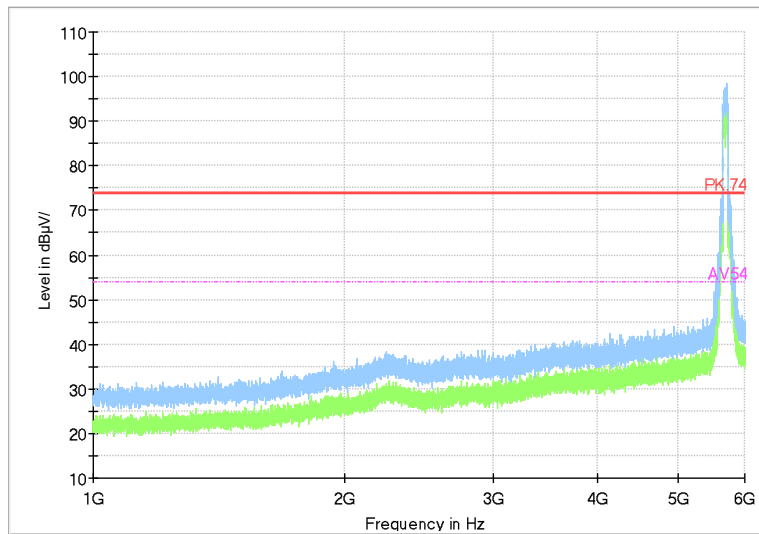

Full Spectrum

Frequency Range: 1GHz -6GHz
Detector: Av mode and PK mode
Test Mode: 802.11ac(VHT80)

Full Spectrum

Frequency Range: 6GHz -18GHz
Detector: Av mode and PK mode
Test Mode: 802.11ac(VHT80)

Full Spectrum

Frequency Range: 18GHz -40GHz
Detector: Av mode and PK mode
Test Mode: 802.11ac(VHT80)

Carrier frequency (MHz): 5690
Channel No.:138

Full Spectrum

Frequency Range: 30MHz -1GHz
Detector: QP mode
Test Mode: 802.11ac(VHT80)