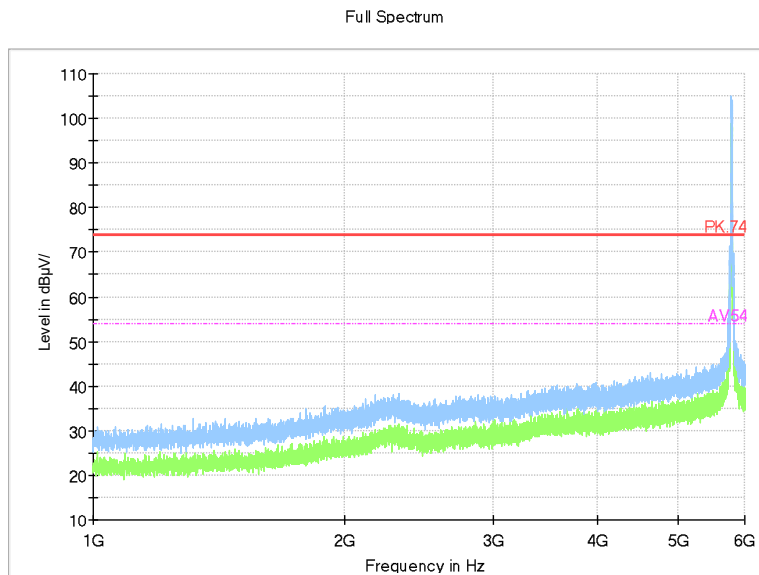

Full Spectrum

Frequency Range: 18GHz -40GHz
 Detector: Av mode and PK mode
 Modulation type: 802.11n(HT20)

Full Spectrum

Frequency Range: 30MHz -1GHz
Detector: QP mode
Test Mode: 802.11ac(VHT20)

Full Spectrum

Frequency Range: 1GHz -6GHz
Detector: Av mode and PK mode
Test Mode: 802.11ac(VHT20)

Full Spectrum

Frequency Range: 6GHz -18GHz
Detector: Av mode and PK mode
Test Mode: 802.11ac(VHT20)

Full Spectrum

Frequency Range: 18GHz -40GHz
Detector: Av mode and PK mode
Test Mode: 802.11ac(VHT20)

Carrier frequency (MHz): 5785

Channel No.:157

Frequency Range: 30MHz -1GHz
Detector: QP mode
Test Mode: 802.11a

Frequency Range: 1GHz -6GHz
Detector: Av mode and PK mode
Modulation type: 802.11a

Full Spectrum