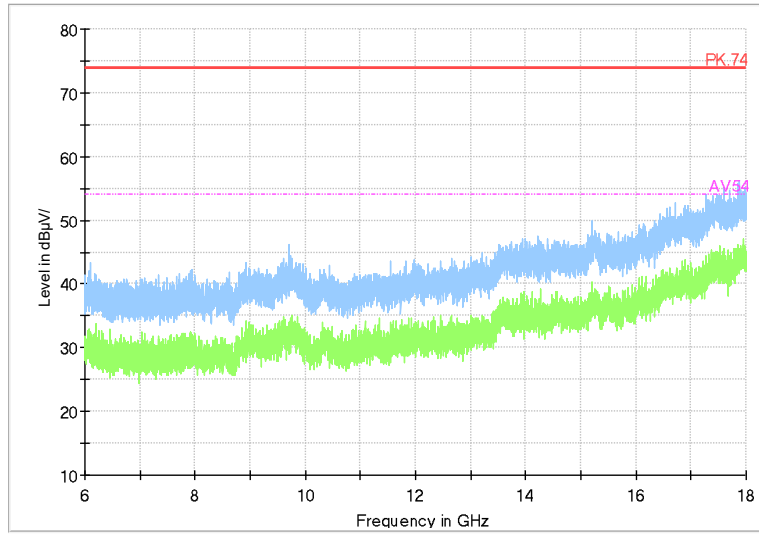

Full Spectrum

Frequency Range: 30MHz -1GHz
Detector: QP mode
Test Mode: 802.11ac(VHT80)

Full Spectrum

Frequency Range: 1GHz -6GHz
Detector: Av mode and PK mode
Test Mode: 802.11ac(VHT80)

Full Spectrum

Frequency Range: 6GHz -18GHz
Detector: Av mode and PK mode
Test Mode: 802.11ac(VHT80)

Full Spectrum

Frequency Range: 18GHz -40GHz
Detector: Av mode and PK mode
Test Mode: 802.11ac(VHT80)

Carrier frequency (MHz): 5500
Channel No.:100

Frequency Range: 30MHz -1GHz
Detector: QP mode
Test Mode: 802.11a