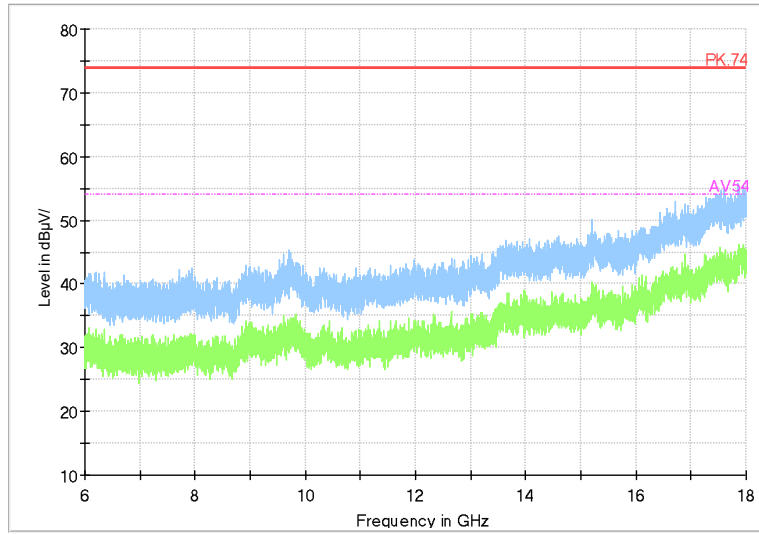

Frequency Range: 1GHz -6GHz
Detector: Av mode and PK mode
Test Mode: 802.11ac(VHT20)

Full Spectrum

Frequency Range: 6GHz -18GHz
Detector: Av mode and PK mode
Test Mode: 802.11ac(VHT20)

Full Spectrum

Frequency Range: 18GHz -40GHz
Detector: Av mode and PK mode
Test Mode: 802.11ac(VHT20)

Carrier frequency (MHz): 5755
Channel No.:151

Full Spectrum

Frequency Range: 30MHz -1GHz
 Detector: QP mode
 Test Mode: 802.11n(HT40)

Full Spectrum

Frequency Range: 1GHz -6GHz
 Detector: Av mode and PK mode
 Modulation type: 802.11n(HT40)

Full Spectrum

Frequency Range: 6GHz -18GHz
Detector: Av mode and PK mode
Modulation type: 802.11n(HT40)

Full Spectrum

Frequency Range: 18GHz -40GHz
Detector: Av mode and PK mode
Modulation type: 802.11n(HT40)