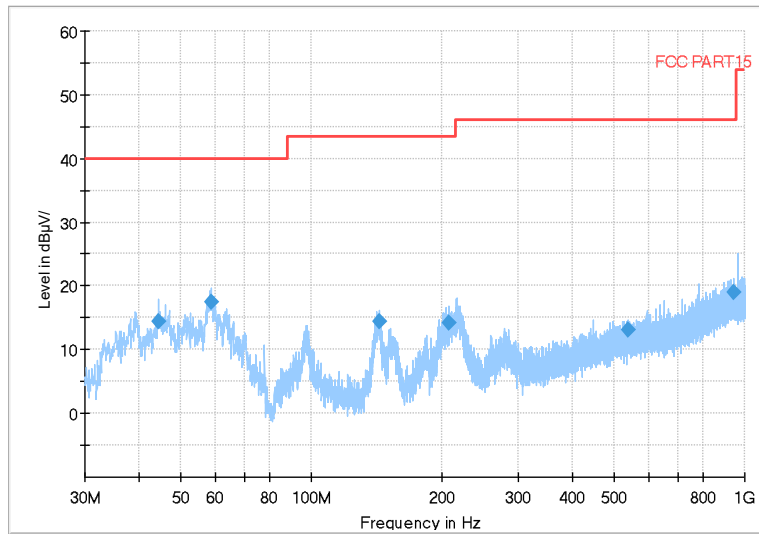

Frequency Range: 6GHz -18GHz
Detector: Av mode and PK mode
Modulation type: 802.11a

Full Spectrum

Frequency Range: 18GHz -40GHz
Detector: Av mode and PK mode
Modulation type: 802.11a

Full Spectrum

Frequency Range: 30MHz -1GHz
Detector: QP mode
Test Mode: 802.11n(HT20)

Full Spectrum

Frequency Range: 1GHz -6GHz
Detector: Av mode and PK mode
Modulation type: 802.11n(HT20)

Full Spectrum

Frequency Range: 6GHz -18GHz
Detector: Av mode and PK mode
Modulation type: 802.11n(HT20)

Full Spectrum

Frequency Range: 18GHz -40GHz
Detector: Av mode and PK mode
Modulation type: 802.11n(HT20)

Full Spectrum

Frequency Range: 30MHz -1GHz
Detector: QP mode
Test Mode: 802.11ac(VHT20)

Full Spectrum