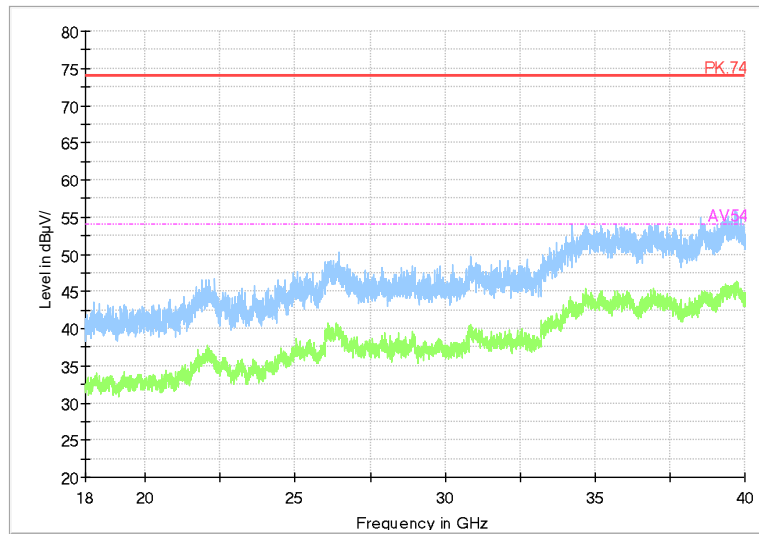

Full Spectrum

Frequency Range: 18GHz -40GHz
Detector: Av mode and PK mode
Test Mode: 802.11ac(VHT20)

Carrier frequency (MHz): 5600
Channel No.:120

Full Spectrum

Frequency Range: 30MHz -1GHz
Detector: QP mode
Test Mode: 802.11a

Full Spectrum

Frequency Range: 1GHz -6GHz
Detector: Av mode and PK mode
Modulation type: 802.11a

Full Spectrum

Frequency Range: 6GHz -18GHz
Detector: Av mode and PK mode
Modulation type: 802.11a

Full Spectrum

Frequency Range: 18GHz -40GHz
Detector: Av mode and PK mode
Modulation type: 802.11a

Full Spectrum

Frequency Range: 30MHz -1GHz
 Detector: QP mode
 Test Mode: 802.11n(HT20)

Full Spectrum

Frequency Range: 1GHz -6GHz
 Detector: Av mode and PK mode
 Modulation type: 802.11n(HT20)