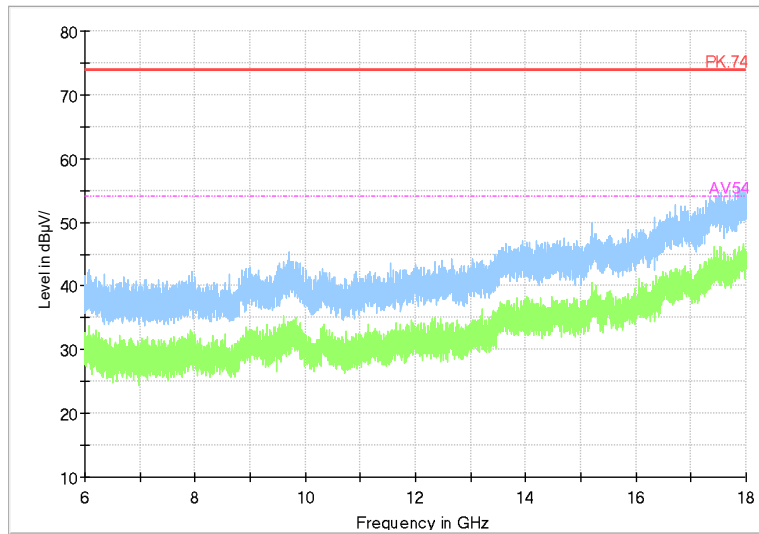

Full Spectrum

Frequency Range: 30MHz -1GHz
Detector: QP mode
Test Mode: 802.11ac(VHT20)

Full Spectrum

Frequency Range: 1GHz -6GHz
Detector: Av mode and PK mode
Test Mode: 802.11ac(VHT20)

Full Spectrum

Frequency Range: 6GHz -18GHz
Detector: Av mode and PK mode
Test Mode: 802.11ac(VHT20)

Full Spectrum

Frequency Range: 18GHz -40GHz
Detector: Av mode and PK mode
Test Mode: 802.11ac(VHT20)

Carrier frequency (MHz): 5720
Channel No.:144

Frequency Range: 30MHz -1GHz
Detector: QP mode
Test Mode: 802.11a

Frequency Range: 1GHz -6GHz
Detector: Av mode and PK mode
Modulation type: 802.11a

Full Spectrum

Frequency Range: 6GHz -18GHz
Detector: Av mode and PK mode
Modulation type: 802.11a

Full Spectrum

Frequency Range: 18GHz -40GHz
Detector: Av mode and PK mode
Modulation type: 802.11a