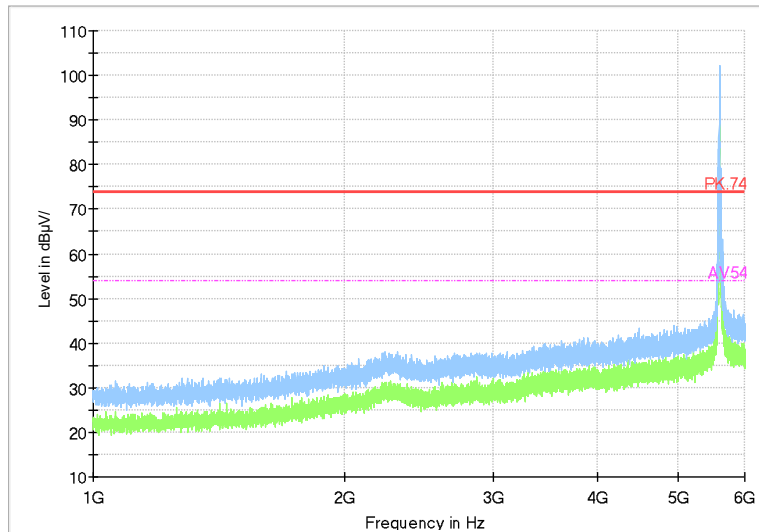

Full Spectrum

Frequency Range: 18GHz -40GHz
Detector: Av mode and PK mode
Test Mode: 802.11ac(VHT20)

Carrier frequency (MHz): 5600
Channel No.:120

Full Spectrum

Frequency Range: 30MHz -1GHz
Detector: QP mode
Test Mode: 802.11a

Full Spectrum

Frequency Range: 1GHz -6GHz
Detector: Av mode and PK mode
Modulation type: 802.11a

Full Spectrum

Frequency Range: 6GHz -18GHz
Detector: Av mode and PK mode
Modulation type: 802.11a

Full Spectrum

Frequency Range: 18GHz -40GHz
Detector: Av mode and PK mode
Modulation type: 802.11a

Full Spectrum

Frequency Range: 30MHz -1GHz
 Detector: QP mode
 Test Mode: 802.11n(HT20)

Full Spectrum

Frequency Range: 1GHz -6GHz
 Detector: Av mode and PK mode
 Modulation type: 802.11n(HT20)