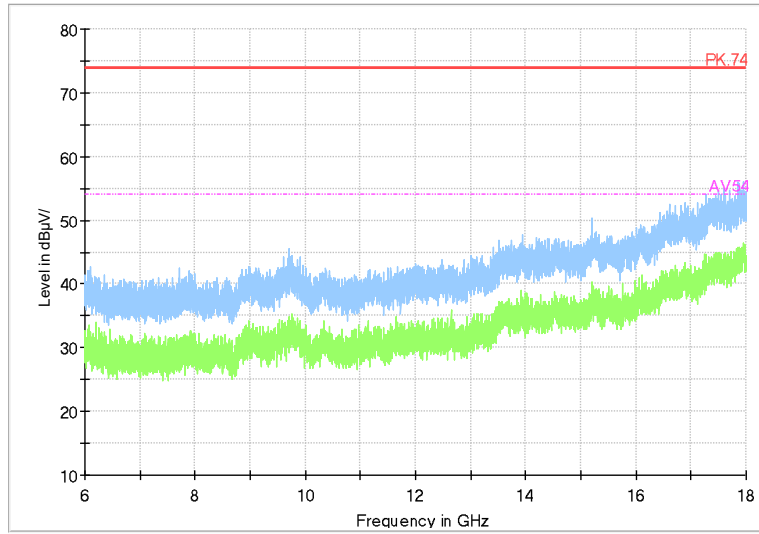

Full Spectrum

Frequency Range: 6GHz -18GHz
Detector: Av mode and PK mode
Modulation type: 802.11n(HT40)

Full Spectrum

Frequency Range: 18GHz -40GHz
Detector: Av mode and PK mode
Modulation type: 802.11n(HT40)

Full Spectrum

Frequency Range: 30MHz -1GHz
Detector: QP mode
Test Mode: 802.11ac(VHT40)

Full Spectrum

Frequency Range: 1GHz -6GHz
Detector: Av mode and PK mode
Test Mode: 802.11ac(VHT40)

Full Spectrum

Frequency Range: 6GHz -18GHz
Detector: Av mode and PK mode
Test Mode: 802.11ac(VHT40)

Full Spectrum

Frequency Range: 18GHz -40GHz
Detector: Av mode and PK mode
Test Mode: 802.11ac(VHT40)

Carrier frequency (MHz): 5530
Channel No.:106

Full Spectrum

Frequency Range: 30MHz -1GHz
Detector: QP mode
Test Mode: 802.11ac(VHT80)