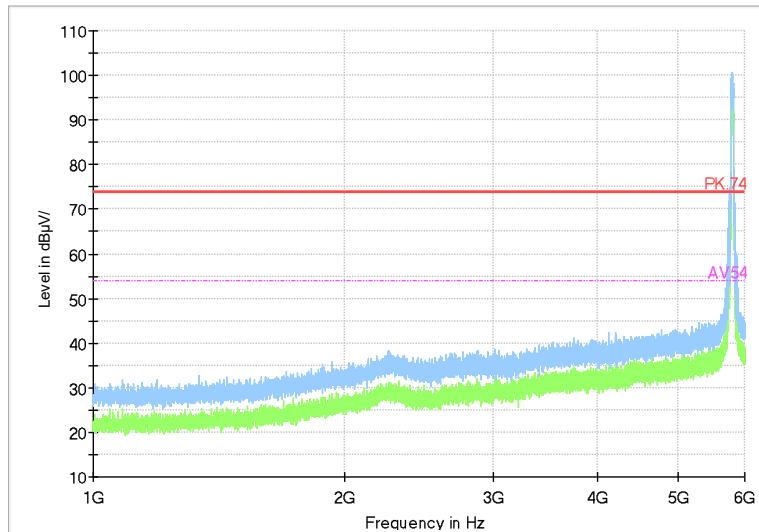

Full Spectrum

Frequency Range: 1GHz -6GHz
Detector: Av mode and PK mode
Modulation type: 802.11n(HT40)

Full Spectrum

Frequency Range: 6GHz -18GHz
Detector: Av mode and PK mode
Modulation type: 802.11n(HT40)

Full Spectrum

Frequency Range: 18GHz -40GHz
Detector: Av mode and PK mode
Modulation type: 802.11n(HT40)

Full Spectrum

Frequency Range: 30MHz -1GHz
Detector: QP mode
Test Mode: 802.11ac(VHT40)

Full Spectrum

Frequency Range: 1GHz -6GHz
Detector: Av mode and PK mode
Test Mode: 802.11ac(VHT40)

Full Spectrum

Frequency Range: 6GHz -18GHz
Detector: Av mode and PK mode
Test Mode: 802.11ac(VHT40)

Full Spectrum

Frequency Range: 18GHz -40GHz
Detector: Av mode and PK mode
Test Mode: 802.11ac(VHT40)