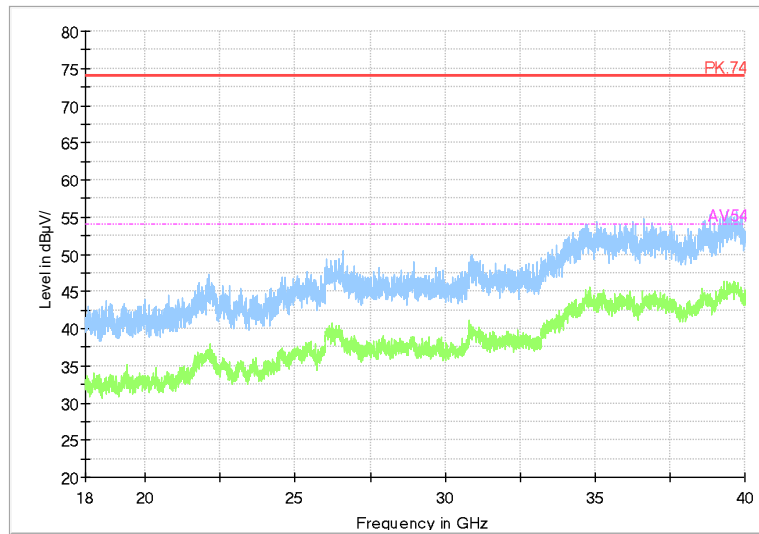

Full Spectrum

Frequency Range: 6GHz -18GHz
Detector: Av mode and PK mode
Modulation type: 802.11n(HT40)

Full Spectrum

Frequency Range: 18GHz -40GHz
Detector: Av mode and PK mode
Modulation type: 802.11n(HT40)

Full Spectrum

Frequency Range: 30MHz -1GHz
Detector: QP mode
Test Mode: 802.11ac(VHT40)

Full Spectrum

Frequency Range: 1GHz -6GHz
Detector: Av mode and PK mode
Test Mode: 802.11ac(VHT40)

Full Spectrum

Frequency Range: 6GHz -18GHz
Detector: Av mode and PK mode
Test Mode: 802.11ac(VHT40)

Full Spectrum

Frequency Range: 18GHz -40GHz
Detector: Av mode and PK mode
Test Mode: 802.11ac(VHT40)

Carrier frequency (MHz): 5530
Channel No.:106

Full Spectrum

Frequency Range: 30MHz -1GHz
Detector: QP mode
Test Mode: 802.11ac(VHT80)