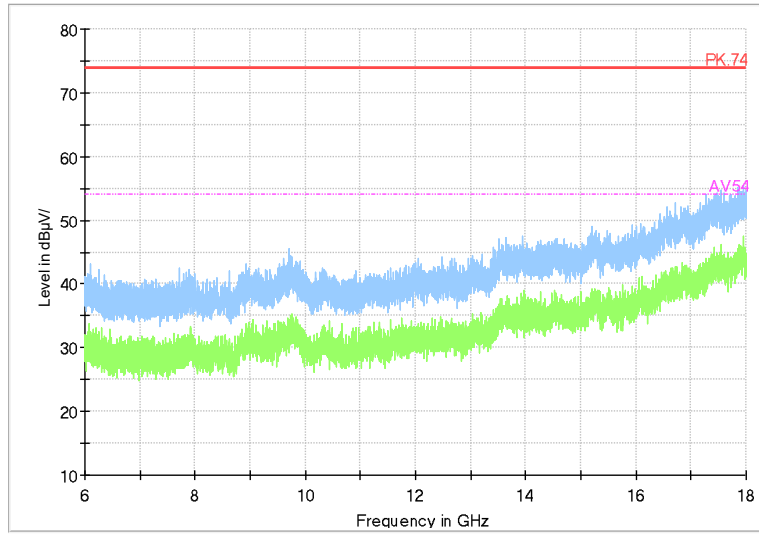

Frequency Range: 1GHz -6GHz
Detector: Av mode and PK mode
Test Mode: 802.11ac(VHT20)

Full Spectrum

Frequency Range: 6GHz -18GHz
Detector: Av mode and PK mode
Test Mode: 802.11ac(VHT20)

Full Spectrum

Frequency Range: 18GHz -40GHz
Detector: Av mode and PK mode
Test Mode: 802.11ac(VHT20)

Carrier frequency (MHz): 5825
Channel No.:165

Frequency Range: 30MHz -1GHz
Detector: QP mode
Test Mode: 802.11a

Frequency Range: 1GHz -6GHz
Detector: Av mode and PK mode
Modulation type: 802.11a

Full Spectrum

Frequency Range: 6GHz -18GHz
Detector: Av mode and PK mode
Modulation type: 802.11a

Full Spectrum

Frequency Range: 18GHz -40GHz
Detector: Av mode and PK mode
Modulation type: 802.11a

Full Spectrum

Frequency Range: 30MHz -1GHz
Detector: QP mode
Test Mode: 802.11n(HT20)