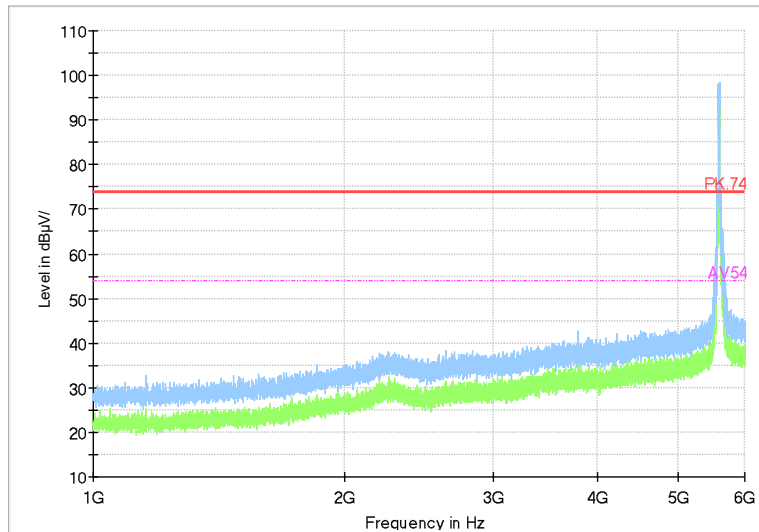

Full Spectrum

Frequency Range: 30MHz -1GHz
Detector: QP mode
Test Mode: 802.11ac(VHT40)

Full Spectrum

Frequency Range: 1GHz -6GHz
Detector: Av mode and PK mode
Test Mode: 802.11ac(VHT40)

Full Spectrum

Frequency Range: 6GHz -18GHz
Detector: Av mode and PK mode
Test Mode: 802.11ac(VHT40)

Full Spectrum

Frequency Range: 18GHz -40GHz
Detector: Av mode and PK mode
Test Mode: 802.11ac(VHT40)

Carrier frequency (MHz): 5590
Channel No.:118

Full Spectrum

Frequency Range: 30MHz -1GHz
 Detector: QP mode
 Test Mode: 802.11n(HT40)

Full Spectrum

Frequency Range: 1GHz -6GHz
 Detector: Av mode and PK mode
 Modulation type: 802.11n(HT40)

Full Spectrum

Frequency Range: 6GHz -18GHz
Detector: Av mode and PK mode
Modulation type: 802.11n(HT40)