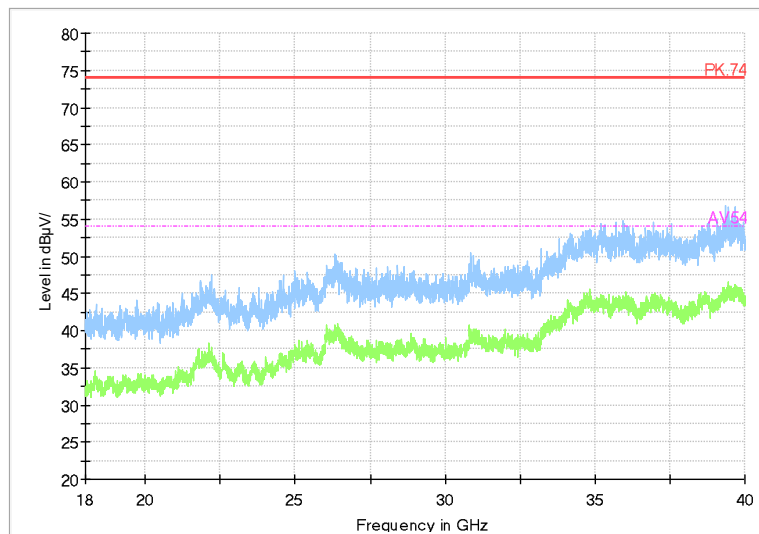

Full Spectrum

Frequency Range: 30MHz -1GHz
Detector: QP mode
Test Mode: 802.11ac(VHT80)

Full Spectrum

Frequency Range: 1GHz -6GHz
Detector: Av mode and PK mode
Test Mode: 802.11ac(VHT80)

Full Spectrum

Frequency Range: 6GHz -18GHz
Detector: Av mode and PK mode
Test Mode: 802.11ac(VHT80)

Full Spectrum

Frequency Range: 18GHz -40GHz
Detector: Av mode and PK mode
Test Mode: 802.11ac(VHT80)

Carrier frequency (MHz): 5500
Channel No.:100

Frequency Range: 30MHz -1GHz
Detector: QP mode
Test Mode: 802.11a

Frequency Range: 1GHz -6GHz
Detector: Av mode and PK mode
Modulation type: 802.11a

Full Spectrum

Frequency Range: 6GHz -18GHz
Detector: Av mode and PK mode
Modulation type: 802.11a

Full Spectrum

Frequency Range: 18GHz -40GHz
Detector: Av mode and PK mode
Modulation type: 802.11a