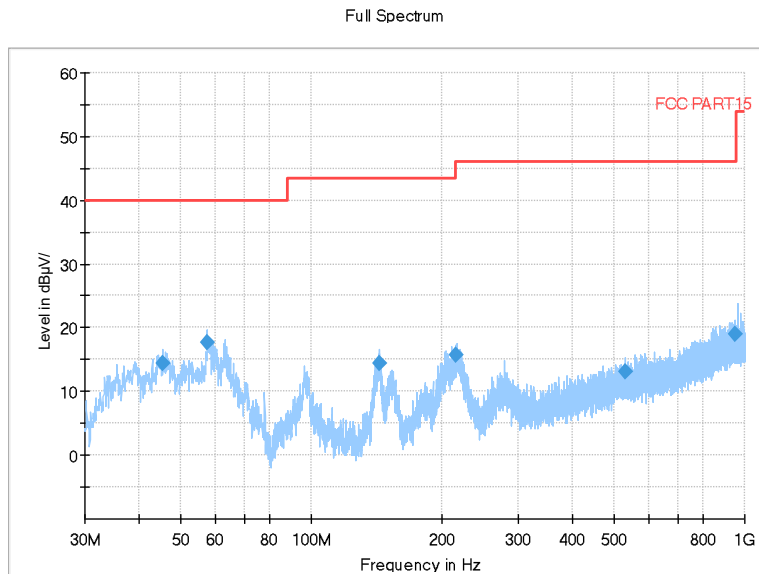

Full Spectrum

Frequency Range: 30MHz -1GHz
Detector: QP mode
Test Mode: 802.11ac(VHT80)

Full Spectrum

Frequency Range: 1GHz -6GHz
Detector: Av mode and PK mode
Test Mode: 802.11ac(VHT80)

Full Spectrum

Frequency Range: 6GHz -18GHz
Detector: Av mode and PK mode
Test Mode: 802.11ac(VHT80)

Full Spectrum

Frequency Range: 18GHz -40GHz
Detector: Av mode and PK mode
Test Mode: 802.11ac(VHT80)

Carrier frequency (MHz): 5500
Channel No.:100

Frequency Range: 30MHz -1GHz
Detector: QP mode
Test Mode: 802.11a