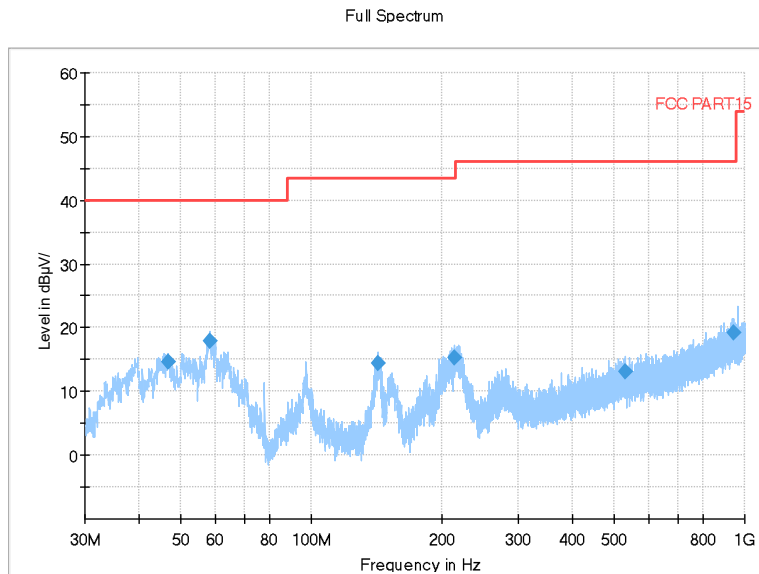

Full Spectrum

Frequency Range: 18GHz -40GHz
 Detector: Av mode and PK mode
 Modulation type: 802.11n(HT20)

Full Spectrum

Frequency Range: 30MHz -1GHz
Detector: QP mode
Test Mode: 802.11ac(VHT20)

Full Spectrum

Frequency Range: 1GHz -6GHz
Detector: Av mode and PK mode
Test Mode: 802.11ac(VHT20)

Full Spectrum

Frequency Range: 6GHz -18GHz
Detector: Av mode and PK mode
Test Mode: 802.11ac(VHT20)

Full Spectrum

Frequency Range: 18GHz -40GHz
Detector: Av mode and PK mode
Test Mode: 802.11ac(VHT20)

Carrier frequency (MHz): 5785

Channel No.:157

Frequency Range: 30MHz -1GHz
Detector: QP mode
Test Mode: 802.11a

Frequency Range: 1GHz -6GHz
Detector: Av mode and PK mode
Modulation type: 802.11a

Full Spectrum