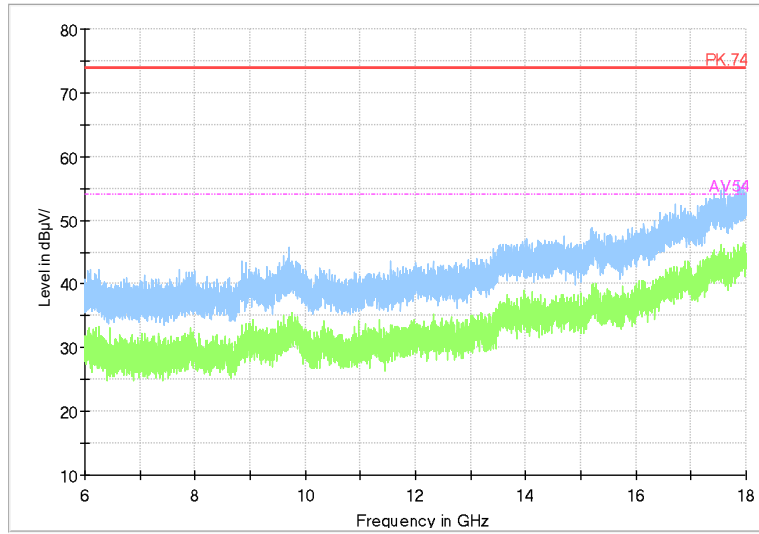

Full Spectrum

Frequency Range: 1GHz -6GHz
Detector: Av mode and PK mode
Modulation type: 802.11n(HT40)

Full Spectrum

Frequency Range: 6GHz -18GHz
Detector: Av mode and PK mode
Modulation type: 802.11n(HT40)

Full Spectrum

Frequency Range: 18GHz -40GHz
Detector: Av mode and PK mode
Modulation type: 802.11n(HT40)

Full Spectrum

Frequency Range: 30MHz -1GHz
Detector: QP mode
Test Mode: 802.11ac(VHT40)

Full Spectrum

Frequency Range: 1GHz -6GHz
Detector: Av mode and PK mode
Test Mode: 802.11ac(VHT40)

Full Spectrum

Frequency Range: 6GHz -18GHz
Detector: Av mode and PK mode
Test Mode: 802.11ac(VHT40)

Full Spectrum

Frequency Range: 18GHz -40GHz
Detector: Av mode and PK mode
Test Mode: 802.11ac(VHT40)