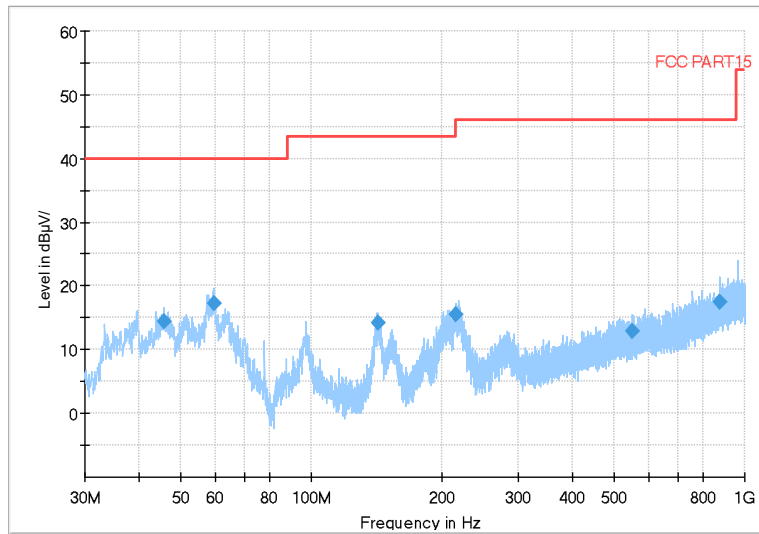

Frequency Range: 18GHz -40GHz
Detector: Av mode and PK mode
Test Mode: 802.11ac(VHT80)

Carrier frequency (MHz): 5745

Channel No.:149

Frequency Range: 30MHz -1GHz
Detector: QP mode
Test Mode: 802.11a

Frequency Range: 1GHz -6GHz
Detector: Av mode and PK mode
Modulation type: 802.11a

Full Spectrum

Frequency Range: 6GHz -18GHz
Detector: Av mode and PK mode
Modulation type: 802.11a

Full Spectrum

Frequency Range: 18GHz -40GHz
Detector: Av mode and PK mode
Modulation type: 802.11a

Full Spectrum

Frequency Range: 30MHz -1GHz
Detector: QP mode
Test Mode: 802.11n(HT20)

Full Spectrum

Frequency Range: 1GHz -6GHz
Detector: Av mode and PK mode
Modulation type: 802.11n(HT20)

Full Spectrum

Frequency Range: 6GHz -18GHz
 Detector: Av mode and PK mode
 Modulation type: 802.11n(HT20)