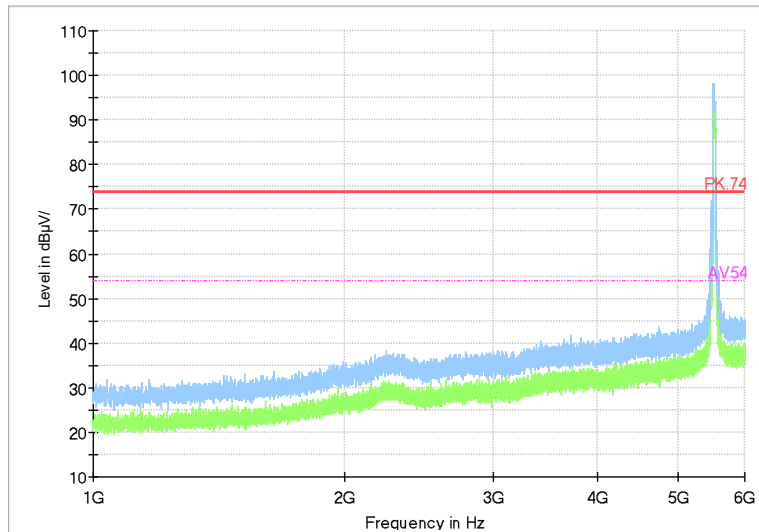

Full Spectrum

Frequency Range: 1GHz -6GHz
Detector: Av mode and PK mode
Modulation type: 802.11n(HT40)