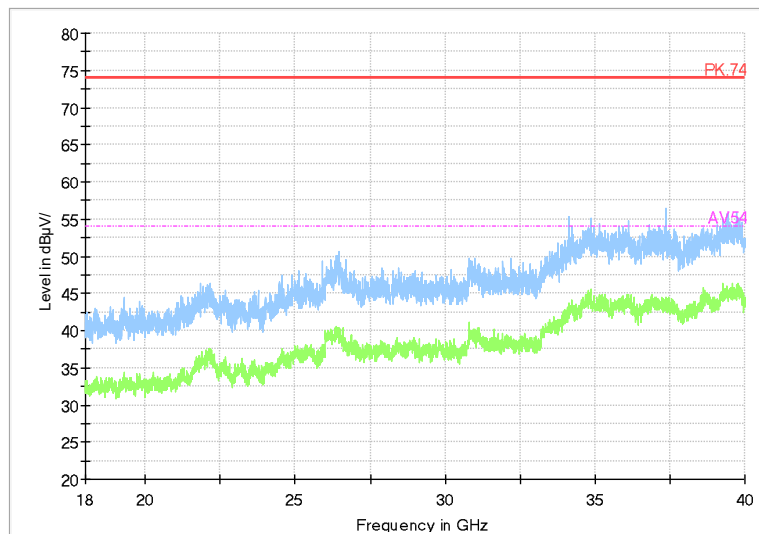

Frequency Range: 1GHz -6GHz
Detector: Av mode and PK mode
Test Mode: 802.11ac(VHT20)

Full Spectrum

Frequency Range: 6GHz -18GHz
Detector: Av mode and PK mode
Test Mode: 802.11ac(VHT20)

Full Spectrum

Frequency Range: 18GHz -40GHz
Detector: Av mode and PK mode
Test Mode: 802.11ac(VHT20)

Carrier frequency (MHz): 5510
Channel No.:102

Full Spectrum

Frequency Range: 30MHz -1GHz
Detector: QP mode
Test Mode: 802.11n(HT40)

Full Spectrum

Frequency Range: 1GHz -6GHz
Detector: Av mode and PK mode
Modulation type: 802.11n(HT40)

Full Spectrum

Frequency Range: 6GHz -18GHz
Detector: Av mode and PK mode
Modulation type: 802.11n(HT40)

Full Spectrum

Frequency Range: 18GHz -40GHz
Detector: Av mode and PK mode
Modulation type: 802.11n(HT40)