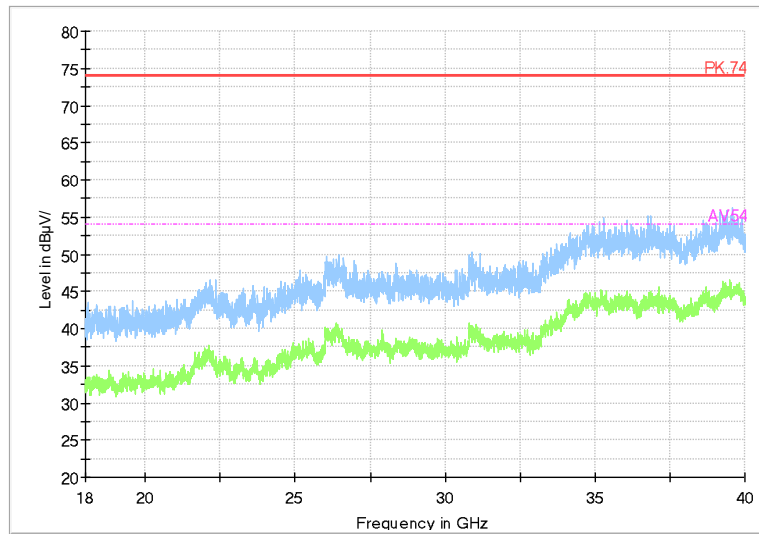

Carrier frequency (MHz): 5775

Channel No.:155

Frequency Range: 30MHz -1GHz
Detector: QP mode
Test Mode: 802.11ac(VHT80)

Frequency Range: 1GHz -6GHz
Detector: Av mode and PK mode
Test Mode: 802.11ac(VHT80)

Full Spectrum

Frequency Range: 6GHz -18GHz
Detector: Av mode and PK mode
Test Mode: 802.11ac(VHT80)

Full Spectrum

Frequency Range: 18GHz -40GHz
Detector: Av mode and PK mode
Test Mode: 802.11ac(VHT80)

20M