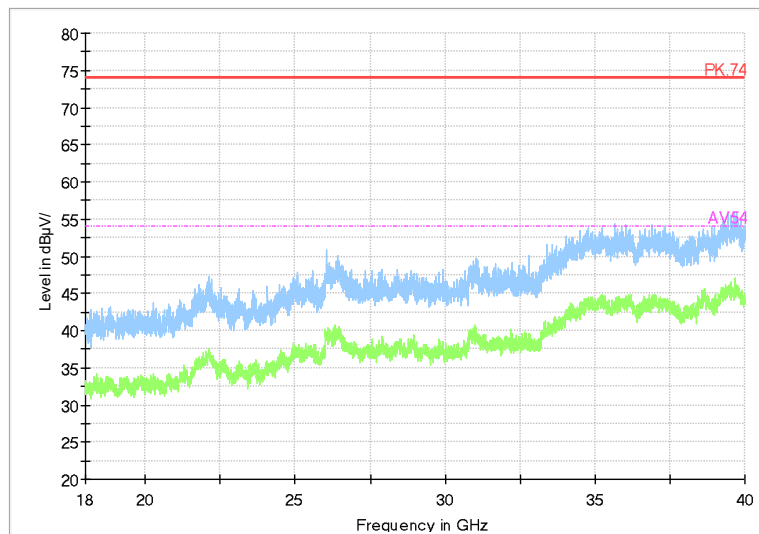

Full Spectrum

Frequency Range: 30MHz -1GHz
Detector: QP mode
Test Mode: 802.11ac(VHT20)

Full Spectrum

Frequency Range: 1GHz -6GHz
Detector: Av mode and PK mode
Test Mode: 802.11ac(VHT20)

Full Spectrum

Frequency Range: 6GHz -18GHz
Detector: Av mode and PK mode
Test Mode: 802.11ac(VHT20)

Full Spectrum

Frequency Range: 18GHz -40GHz
Detector: Av mode and PK mode
Test Mode: 802.11ac(VHT20)

Carrier frequency (MHz): 5720
Channel No.:144

Frequency Range: 30MHz -1GHz
Detector: QP mode
Test Mode: 802.11a

Frequency Range: 1GHz -6GHz
Detector: Av mode and PK mode
Modulation type: 802.11a

Full Spectrum

Frequency Range: 6GHz -18GHz
Detector: Av mode and PK mode
Modulation type: 802.11a

Full Spectrum

Frequency Range: 18GHz -40GHz
Detector: Av mode and PK mode
Modulation type: 802.11a