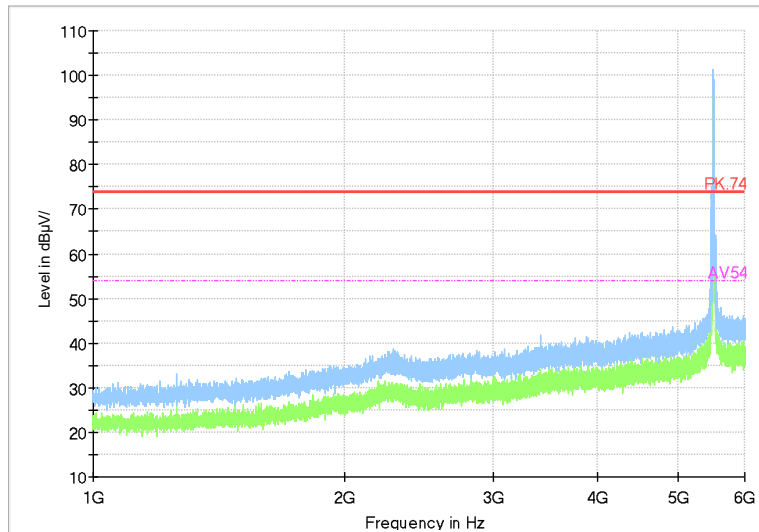

Frequency Range: 1GHz -6GHz
Detector: Av mode and PK mode
Modulation type: 802.11a

Full Spectrum

Frequency Range: 6GHz -18GHz
Detector: Av mode and PK mode
Modulation type: 802.11a

Full Spectrum

Frequency Range: 18GHz -40GHz
Detector: Av mode and PK mode
Modulation type: 802.11a

Full Spectrum

Frequency Range: 30MHz -1GHz
 Detector: QP mode
 Test Mode: 802.11n(HT20)

Full Spectrum

Frequency Range: 1GHz -6GHz
 Detector: Av mode and PK mode
 Modulation type: 802.11n(HT20)

Full Spectrum