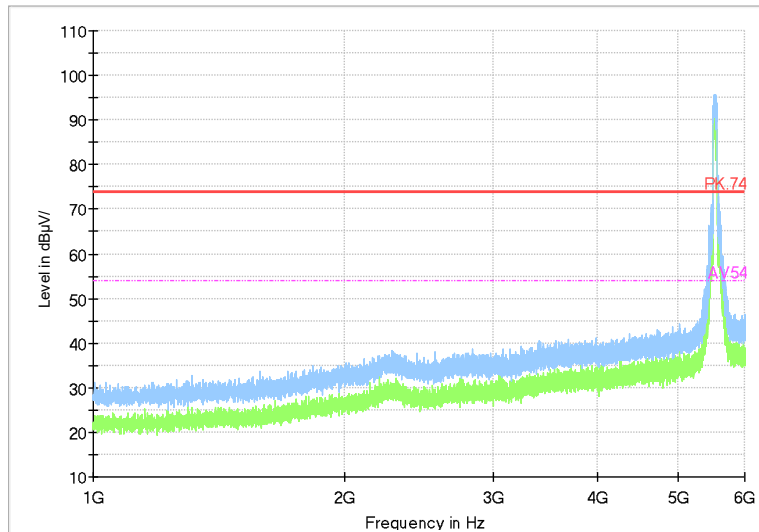

Full Spectrum

Frequency Range: 30MHz -1GHz
Detector: QP mode
Test Mode: 802.11ac(VHT40)

Full Spectrum

Frequency Range: 1GHz -6GHz
Detector: Av mode and PK mode
Test Mode: 802.11ac(VHT40)

Full Spectrum

Frequency Range: 6GHz -18GHz
Detector: Av mode and PK mode
Test Mode: 802.11ac(VHT40)

Full Spectrum

Frequency Range: 18GHz -40GHz
Detector: Av mode and PK mode
Test Mode: 802.11ac(VHT40)

Carrier frequency (MHz): 5530
Channel No.:106

Full Spectrum

Frequency Range: 30MHz -1GHz
Detector: QP mode
Test Mode: 802.11ac(VHT80)

Full Spectrum

Frequency Range: 1GHz -6GHz
Detector: Av mode and PK mode
Test Mode: 802.11ac(VHT80)

Full Spectrum

Frequency Range: 6GHz -18GHz
Detector: Av mode and PK mode
Test Mode: 802.11ac(VHT80)

Full Spectrum