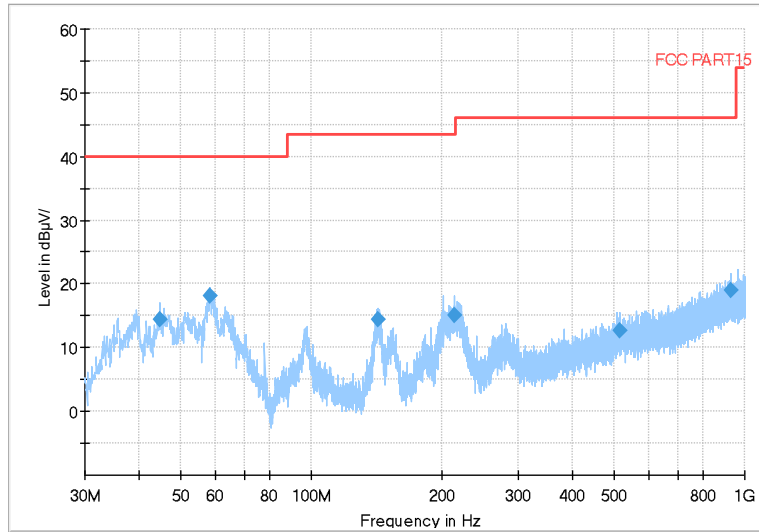

Full Spectrum

Frequency Range: 6GHz -18GHz
Detector: Av mode and PK mode
Modulation type: 802.11n(HT40)

Full Spectrum

Frequency Range: 18GHz -40GHz
Detector: Av mode and PK mode
Modulation type: 802.11n(HT40)

Full Spectrum

Frequency Range: 30MHz -1GHz
Detector: QP mode
Test Mode: 802.11ac(VHT40)

Full Spectrum

Frequency Range: 1GHz -6GHz
Detector: Av mode and PK mode
Test Mode: 802.11ac(VHT40)

Full Spectrum

Frequency Range: 6GHz -18GHz
Detector: Av mode and PK mode
Test Mode: 802.11ac(VHT40)

Full Spectrum

Frequency Range: 18GHz -40GHz
Detector: Av mode and PK mode
Test Mode: 802.11ac(VHT40)

Carrier frequency (MHz): 5795
Channel No.:159

Full Spectrum

Frequency Range: 30MHz -1GHz
Detector: QP mode
Test Mode: 802.11n(HT40)