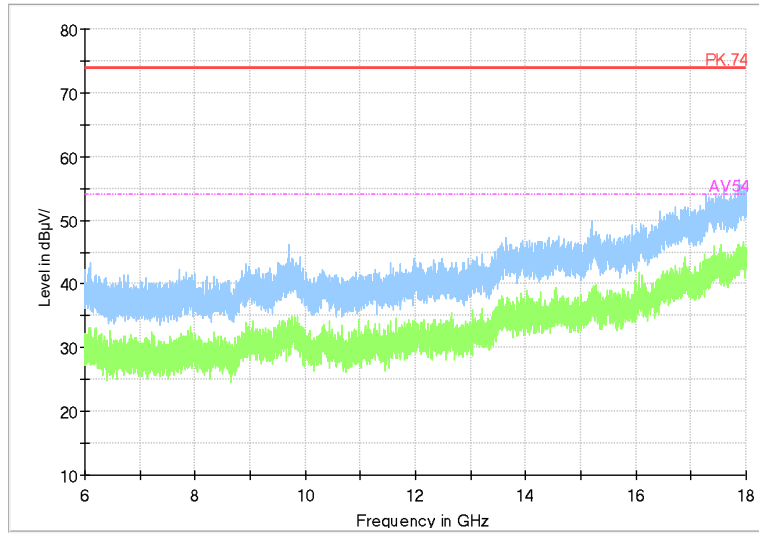

Full Spectrum

Frequency Range: 6GHz -18GHz
Detector: Av mode and PK mode
Modulation type: 802.11n(HT40)

Full Spectrum

Frequency Range: 18GHz -40GHz
Detector: Av mode and PK mode
Modulation type: 802.11n(HT40)

Full Spectrum

Frequency Range: 30MHz -1GHz
Detector: QP mode
Test Mode: 802.11ac(VHT40)

Full Spectrum

Frequency Range: 1GHz -6GHz
Detector: Av mode and PK mode
Test Mode: 802.11ac(VHT40)

Full Spectrum

Frequency Range: 6GHz -18GHz
Detector: Av mode and PK mode
Test Mode: 802.11ac(VHT40)

Full Spectrum

Frequency Range: 18GHz -40GHz
Detector: Av mode and PK mode
Test Mode: 802.11ac(VHT40)

Carrier frequency (MHz): 5590
Channel No.:118

Full Spectrum

Frequency Range: 30MHz -1GHz
 Detector: QP mode
 Test Mode: 802.11n(HT40)