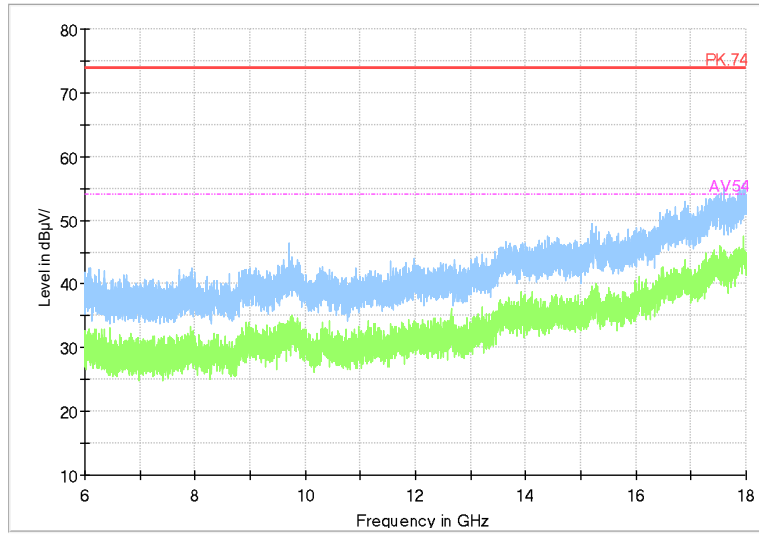

Full Spectrum

Frequency Range: 1GHz -6GHz
 Detector: Av mode and PK mode
 Modulation type: 802.11n(HT40)

Full Spectrum

Frequency Range: 6GHz -18GHz
Detector: Av mode and PK mode
Modulation type: 802.11n(HT40)

Full Spectrum

Frequency Range: 18GHz -40GHz
Detector: Av mode and PK mode
Modulation type: 802.11n(HT40)

Full Spectrum

Frequency Range: 30MHz -1GHz
Detector: QP mode
Test Mode: 802.11ac(VHT40)

Full Spectrum

Frequency Range: 1GHz -6GHz
Detector: Av mode and PK mode
Test Mode: 802.11ac(VHT40)

Full Spectrum

Frequency Range: 6GHz -18GHz
Detector: Av mode and PK mode
Test Mode: 802.11ac(VHT40)

Full Spectrum

Frequency Range: 18GHz -40GHz
Detector: Av mode and PK mode
Test Mode: 802.11ac(VHT40)