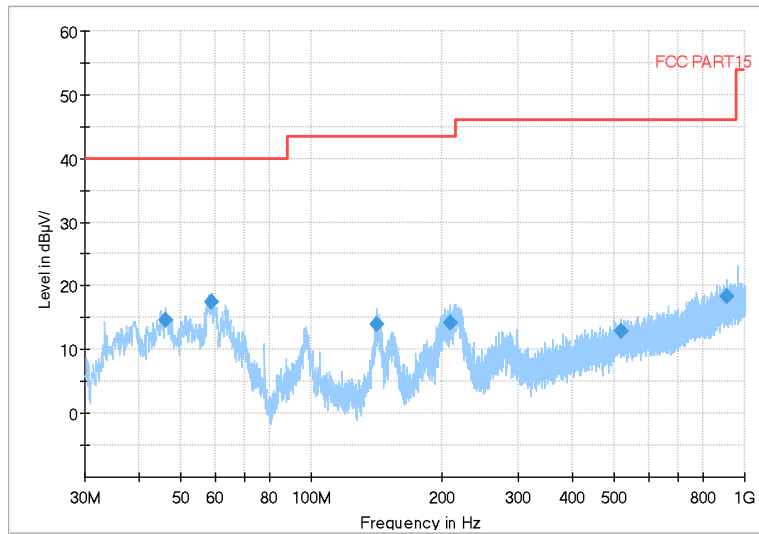

Carrier frequency (MHz): 5710

Channel No.:142

Frequency Range: 30MHz -1GHz
Detector: QP mode
Test Mode: 802.11n(HT40)

Frequency Range: 1GHz -6GHz
Detector: Av mode and PK mode
Modulation type: 802.11n(HT40)

Full Spectrum

Frequency Range: 6GHz -18GHz
Detector: Av mode and PK mode
Modulation type: 802.11n(HT40)

Full Spectrum

Frequency Range: 18GHz -40GHz
Detector: Av mode and PK mode
Modulation type: 802.11n(HT40)

Full Spectrum

Frequency Range: 30MHz -1GHz
Detector: QP mode
Test Mode: 802.11ac(VHT40)

Full Spectrum

Frequency Range: 1GHz -6GHz
Detector: Av mode and PK mode
Test Mode: 802.11ac(VHT40)

Full Spectrum

Frequency Range: 6GHz -18GHz
Detector: Av mode and PK mode
Test Mode: 802.11ac(VHT40)