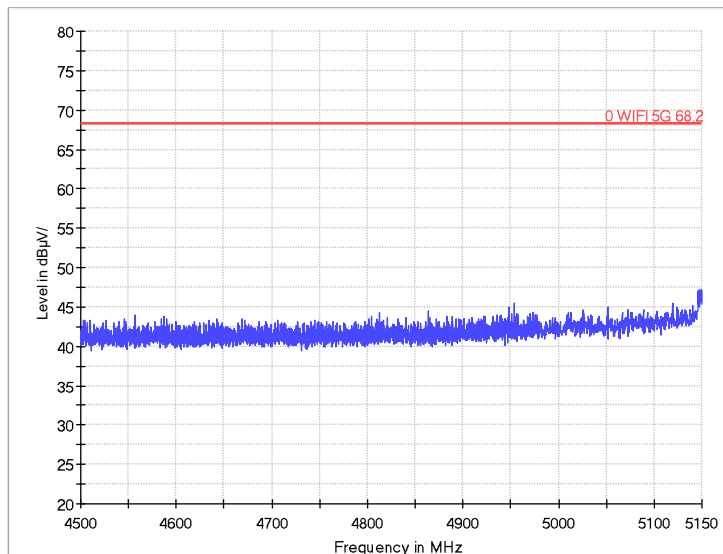

Radiated Emission Band Edge
Channel No.:40
Test Mode: 802.11a
Polarization: H