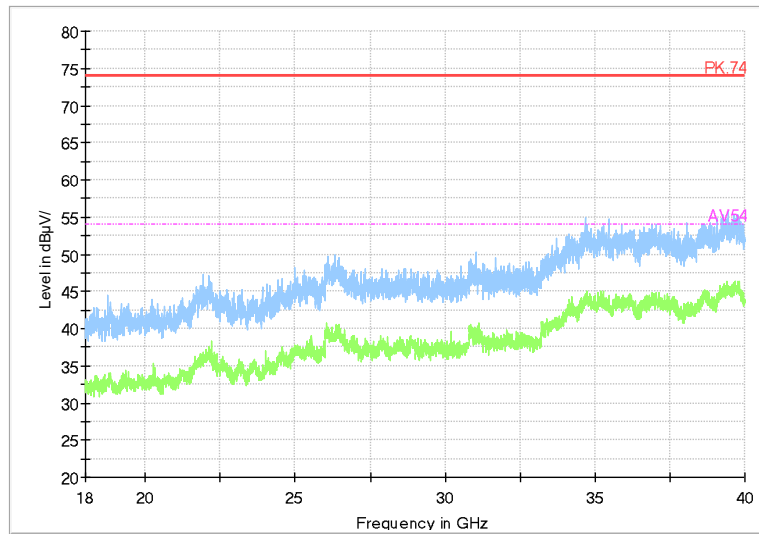

Frequency Range: 18GHz -40GHz
Detector: Av mode and PK mode
Test Mode: 802.11ac(VHT80)

Carrier frequency (MHz): 5610
Channel No.:122

Full Spectrum

Frequency Range: 30MHz -1GHz
Detector: QP mode
Test Mode: 802.11ac(VHT80)

Full Spectrum

Frequency Range: 1GHz -6GHz
Detector: Av mode and PK mode
Test Mode: 802.11ac(VHT80)

Full Spectrum

Frequency Range: 6GHz -18GHz
Detector: Av mode and PK mode
Test Mode: 802.11ac(VHT80)

Full Spectrum

Frequency Range: 18GHz -40GHz
Detector: Av mode and PK mode
Test Mode: 802.11ac(VHT80)

Carrier frequency (MHz): 5690
Channel No.:138

Full Spectrum

Frequency Range: 30MHz -1GHz
Detector: QP mode
Test Mode: 802.11ac(VHT80)