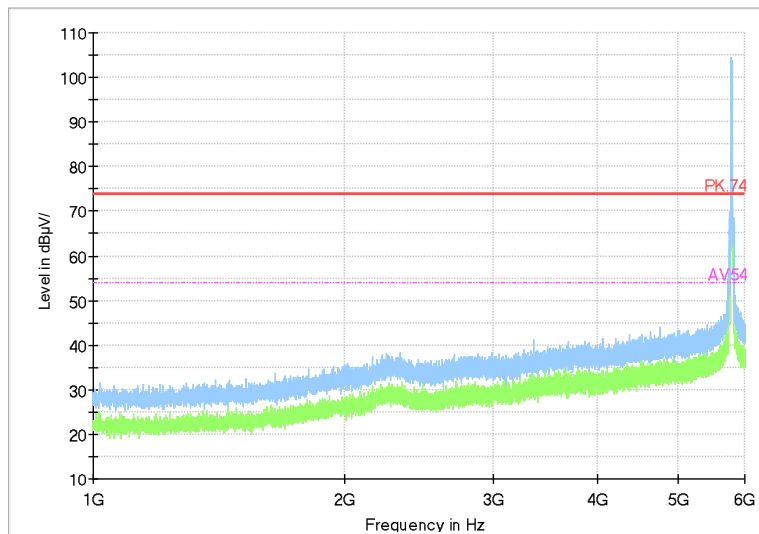

Carrier frequency (MHz): 5785

Channel No.:157

Frequency Range: 30MHz -1GHz
Detector: QP mode
Test Mode: 802.11a

Frequency Range: 1GHz -6GHz
Detector: Av mode and PK mode
Modulation type: 802.11a

Full Spectrum

Frequency Range: 6GHz -18GHz
Detector: Av mode and PK mode
Modulation type: 802.11a

Full Spectrum

Frequency Range: 18GHz -40GHz
Detector: Av mode and PK mode
Modulation type: 802.11a

Full Spectrum

Frequency Range: 30MHz -1GHz
Detector: QP mode
Test Mode: 802.11n(HT20)

Full Spectrum

Frequency Range: 1GHz -6GHz
Detector: Av mode and PK mode
Modulation type: 802.11n(HT20)

Full Spectrum

Frequency Range: 6GHz -18GHz
Detector: Av mode and PK mode
Modulation type: 802.11n(HT20)