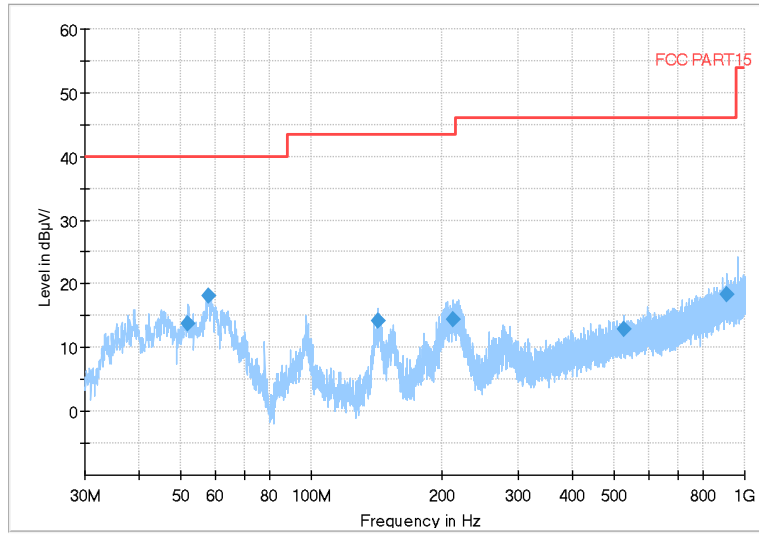

Full Spectrum

Frequency Range: 6GHz -18GHz
Detector: Av mode and PK mode
Modulation type: 802.11n(HT40)

Full Spectrum

Frequency Range: 18GHz -40GHz
Detector: Av mode and PK mode
Modulation type: 802.11n(HT40)

Full Spectrum

Frequency Range: 30MHz -1GHz
Detector: QP mode
Test Mode: 802.11ac(VHT40)

Full Spectrum

Frequency Range: 1GHz -6GHz
Detector: Av mode and PK mode
Test Mode: 802.11ac(VHT40)

Full Spectrum

Frequency Range: 6GHz -18GHz
Detector: Av mode and PK mode
Test Mode: 802.11ac(VHT40)

Full Spectrum

Frequency Range: 18GHz -40GHz
Detector: Av mode and PK mode
Test Mode: 802.11ac(VHT40)

Carrier frequency (MHz): 5590
Channel No.:118

Full Spectrum

Frequency Range: 30MHz -1GHz
 Detector: QP mode
 Test Mode: 802.11n(HT40)