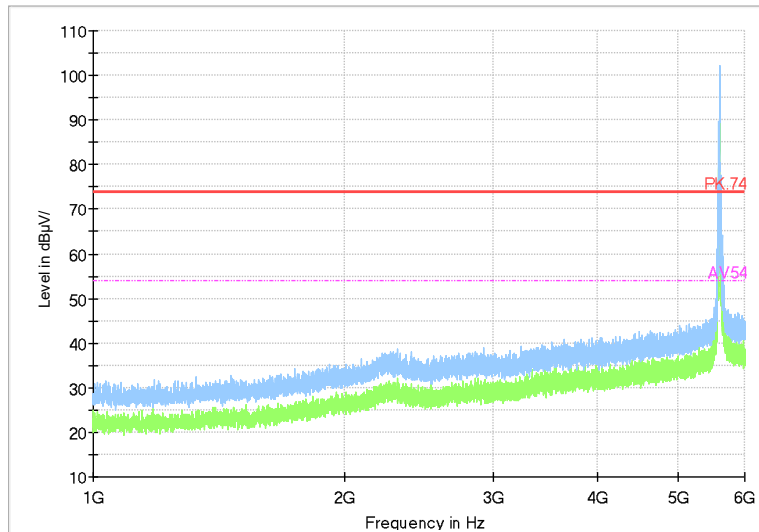

Full Spectrum

Frequency Range: 18GHz -40GHz
Detector: Av mode and PK mode
Test Mode: 802.11ac(VHT20)

Carrier frequency (MHz): 5600
Channel No.:120

Full Spectrum

Frequency Range: 30MHz -1GHz
Detector: QP mode
Test Mode: 802.11a

Full Spectrum

Frequency Range: 1GHz -6GHz
Detector: Av mode and PK mode
Modulation type: 802.11a

Full Spectrum

Frequency Range: 6GHz -18GHz
Detector: Av mode and PK mode
Modulation type: 802.11a

Full Spectrum