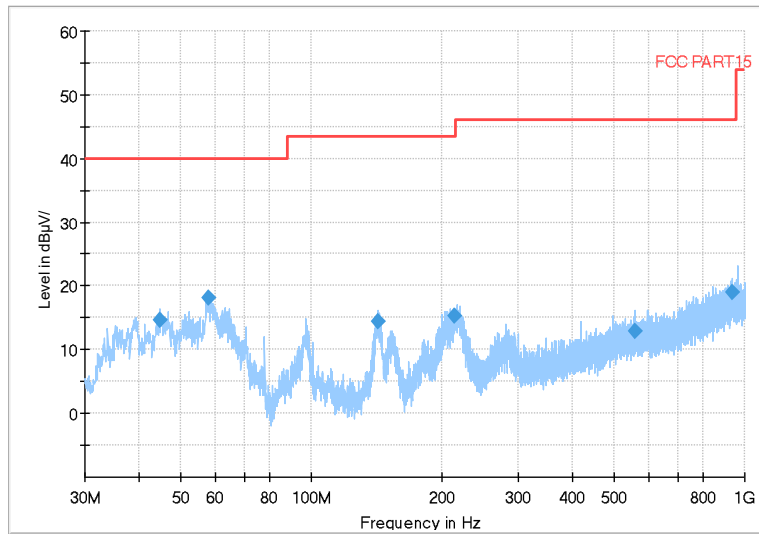

Frequency Range: 1GHz -6GHz
Detector: Av mode and PK mode
Test Mode: 802.11ac(VHT20)

Full Spectrum

Frequency Range: 6GHz -18GHz
Detector: Av mode and PK mode
Test Mode: 802.11ac(VHT20)

Full Spectrum

Frequency Range: 18GHz -40GHz
Detector: Av mode and PK mode
Test Mode: 802.11ac(VHT20)

Carrier frequency (MHz): 5825
Channel No.:165

Frequency Range: 30MHz -1GHz
Detector: QP mode
Test Mode: 802.11a

Frequency Range: 1GHz -6GHz
Detector: Av mode and PK mode
Modulation type: 802.11a

Full Spectrum

Frequency Range: 6GHz -18GHz
Detector: Av mode and PK mode
Modulation type: 802.11a

Full Spectrum

Frequency Range: 18GHz -40GHz
Detector: Av mode and PK mode
Modulation type: 802.11a

Full Spectrum

Frequency Range: 30MHz -1GHz
Detector: QP mode
Test Mode: 802.11n(HT20)