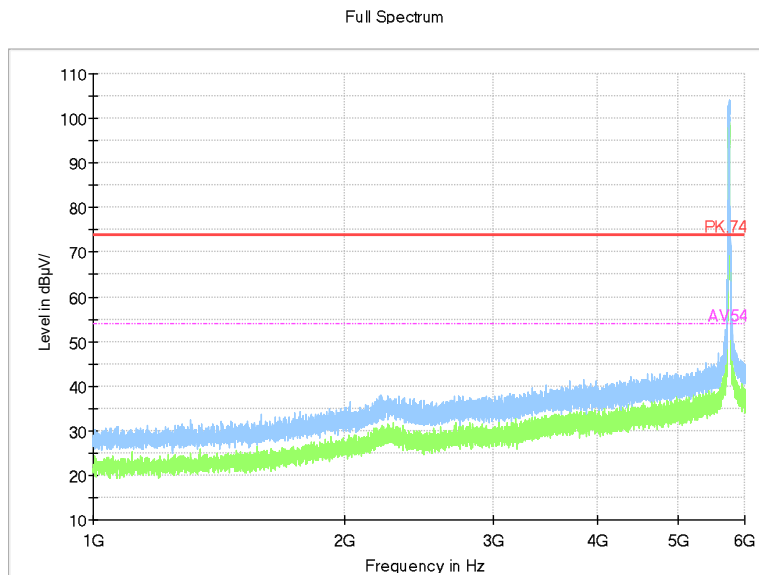

Frequency Range: 18GHz -40GHz
Detector: Av mode and PK mode
Test Mode: 802.11ac(VHT80)

Carrier frequency (MHz): 5690
Channel No.:138

Full Spectrum

Frequency Range: 30MHz -1GHz
Detector: QP mode
Test Mode: 802.11ac(VHT80)

Full Spectrum

Frequency Range: 1GHz -6GHz
Detector: Av mode and PK mode
Test Mode: 802.11ac(VHT80)

Full Spectrum

Frequency Range: 6GHz -18GHz
Detector: Av mode and PK mode
Test Mode: 802.11ac(VHT80)

Full Spectrum

Frequency Range: 18GHz -40GHz
Detector: Av mode and PK mode
Test Mode: 802.11ac(VHT80)

Carrier frequency (MHz): 5745

Channel No.:149

Frequency Range: 30MHz -1GHz
Detector: QP mode
Test Mode: 802.11a

Frequency Range: 1GHz -6GHz
Detector: Av mode and PK mode
Modulation type: 802.11a