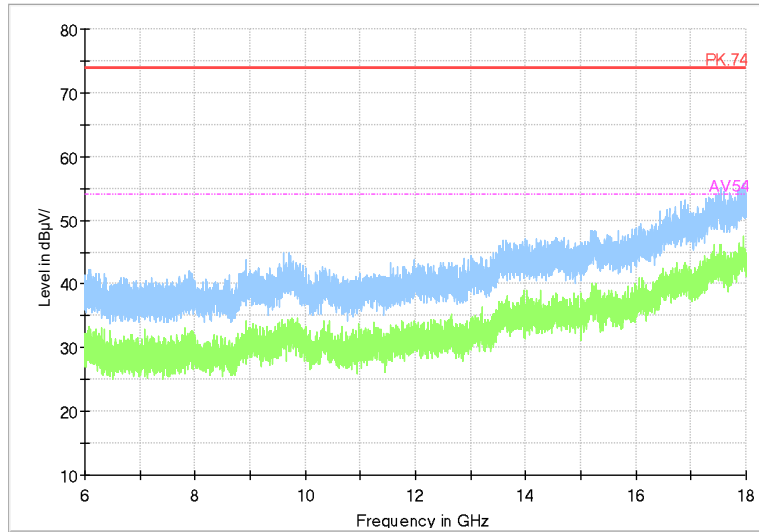

Full Spectrum

Frequency Range: 1GHz -6GHz
Detector: Av mode and PK mode
Test Mode: 802.11ac(VHT80)

Full Spectrum

Frequency Range: 6GHz -18GHz
Detector: Av mode and PK mode
Test Mode: 802.11ac(VHT80)

Full Spectrum

Frequency Range: 18GHz -40GHz
Detector: Av mode and PK mode
Test Mode: 802.11ac(VHT80)

Carrier frequency (MHz): 5690
Channel No.:138

Full Spectrum

Frequency Range: 30MHz -1GHz
Detector: QP mode
Test Mode: 802.11ac(VHT80)