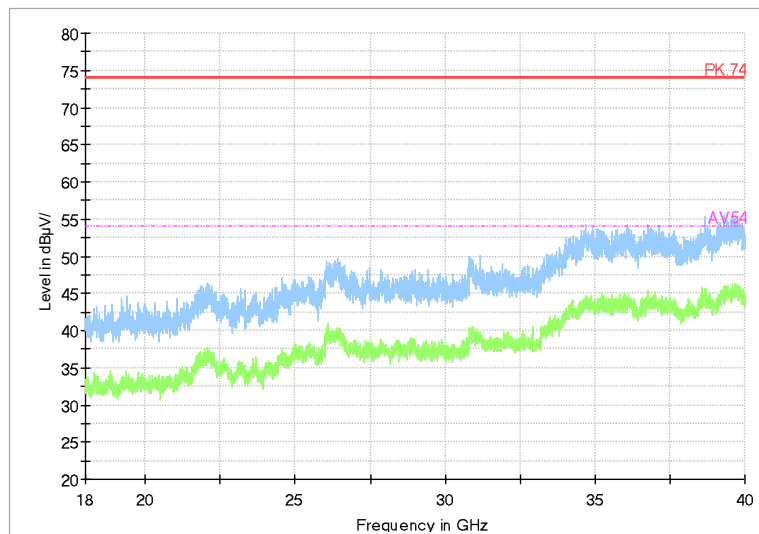

Full Spectrum

Frequency Range: 1GHz -6GHz
 Detector: Av mode and PK mode
 Modulation type: 802.11n(HT40)

Full Spectrum

Frequency Range: 6GHz -18GHz
Detector: Av mode and PK mode
Modulation type: 802.11n(HT40)

Full Spectrum

Frequency Range: 18GHz -40GHz
Detector: Av mode and PK mode
Modulation type: 802.11n(HT40)

Full Spectrum

Frequency Range: 30MHz -1GHz
Detector: QP mode
Test Mode: 802.11ac(VHT40)

Full Spectrum