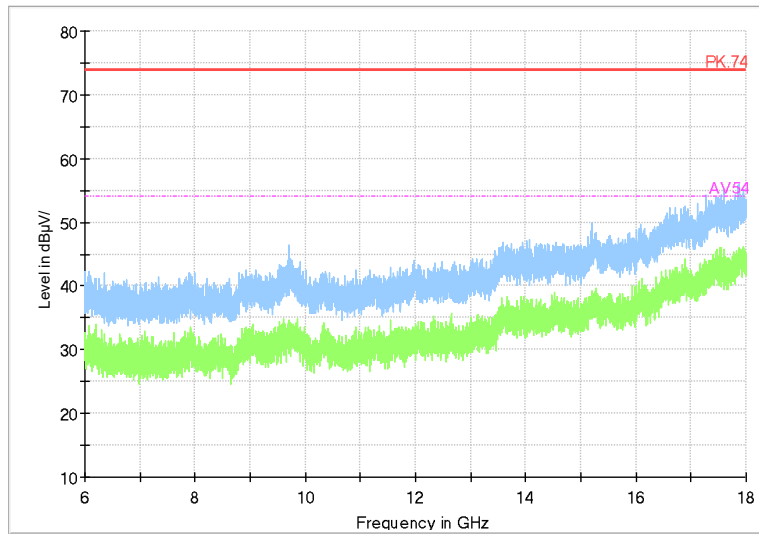

Frequency Range: 1GHz -6GHz
Detector: Av mode and PK mode
Test Mode: 802.11ac(VHT20)

Full Spectrum

Frequency Range: 6GHz -18GHz
Detector: Av mode and PK mode
Test Mode: 802.11ac(VHT20)

Full Spectrum

Frequency Range: 18GHz -40GHz
Detector: Av mode and PK mode
Test Mode: 802.11ac(VHT20)

Carrier frequency (MHz): 5510
Channel No.:102

Full Spectrum

Frequency Range: 30MHz -1GHz
Detector: QP mode
Test Mode: 802.11n(HT40)

Full Spectrum

Frequency Range: 1GHz -6GHz
Detector: Av mode and PK mode
Modulation type: 802.11n(HT40)

Full Spectrum

Frequency Range: 6GHz -18GHz
Detector: Av mode and PK mode
Modulation type: 802.11n(HT40)

Full Spectrum

Frequency Range: 18GHz -40GHz
Detector: Av mode and PK mode
Modulation type: 802.11n(HT40)