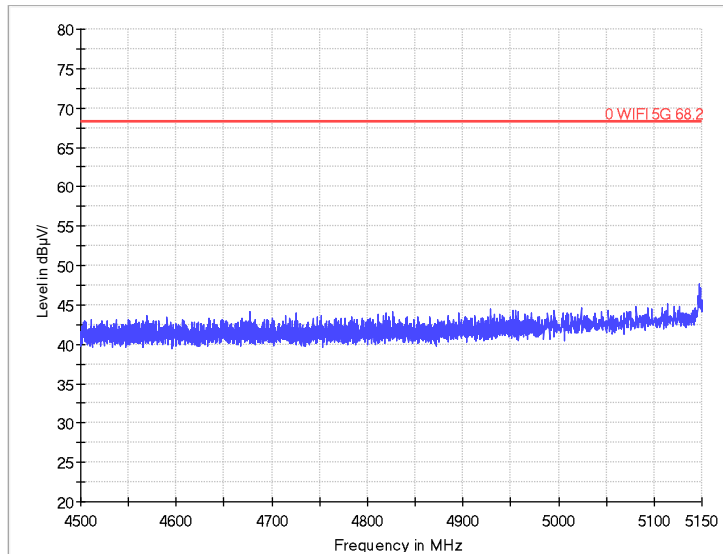

Radiated Emission Band Edge
Channel No.:36
Test Mode: 802.11a
Polarization: H