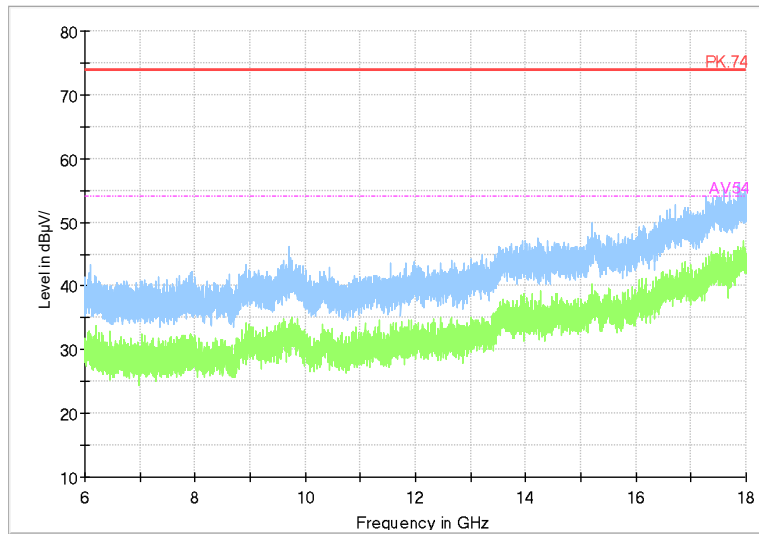

Full Spectrum

Frequency Range: 1GHz -6GHz
Detector: Av mode and PK mode
Test Mode: 802.11ac(VHT80)

Full Spectrum

Frequency Range: 6GHz -18GHz
Detector: Av mode and PK mode
Test Mode: 802.11ac(VHT80)

Full Spectrum

Frequency Range: 18GHz -40GHz
Detector: Av mode and PK mode
Test Mode: 802.11ac(VHT80)

Carrier frequency (MHz): 5745

Channel No.:149

Frequency Range: 30MHz -1GHz
Detector: QP mode
Test Mode: 802.11a

Frequency Range: 1GHz -6GHz
Detector: Av mode and PK mode
Modulation type: 802.11a

Full Spectrum

Frequency Range: 6GHz -18GHz
Detector: Av mode and PK mode
Modulation type: 802.11a

Full Spectrum

Frequency Range: 18GHz -40GHz
Detector: Av mode and PK mode
Modulation type: 802.11a

Full Spectrum