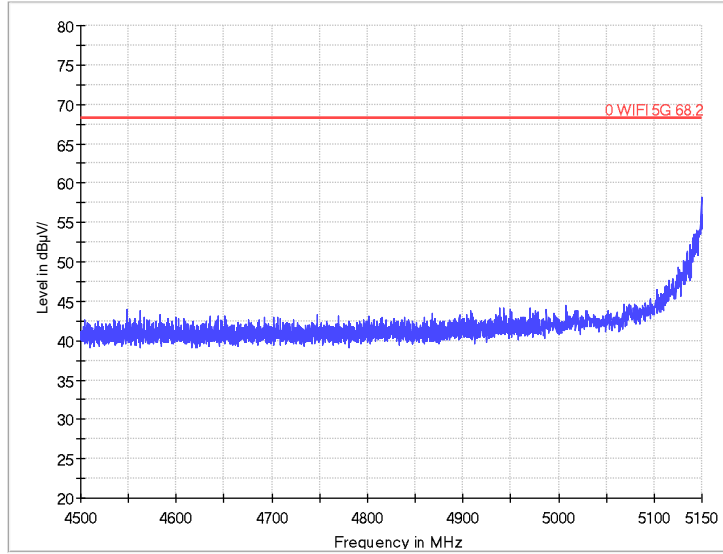

Radiated Emission Band Edge
Channel No.:40
Test Mode: 802.11a
Polarization: V