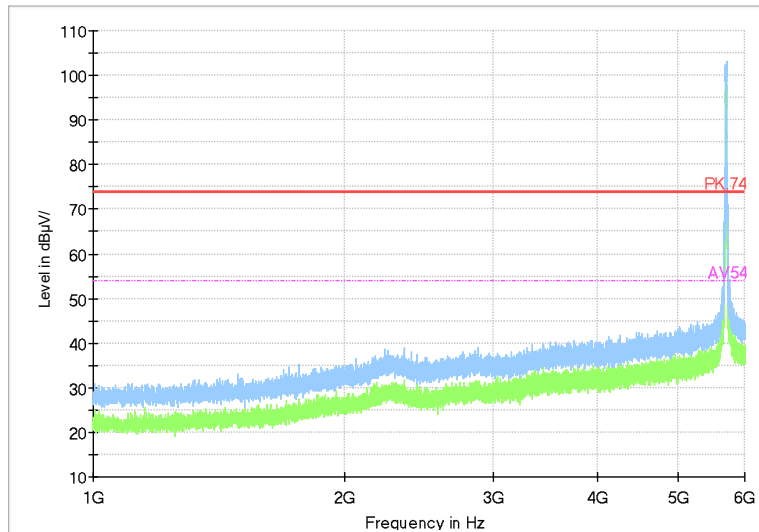

Full Spectrum

Frequency Range: 30MHz -1GHz
Detector: QP mode
Test Mode: 802.11n(HT20)

Full Spectrum

Frequency Range: 1GHz -6GHz
Detector: Av mode and PK mode
Modulation type: 802.11n(HT20)

Full Spectrum

Frequency Range: 6GHz -18GHz
Detector: Av mode and PK mode
Modulation type: 802.11n(HT20)

Full Spectrum

Frequency Range: 18GHz -40GHz
Detector: Av mode and PK mode
Modulation type: 802.11n(HT20)

Full Spectrum

Frequency Range: 30MHz -1GHz
Detector: QP mode
Test Mode: 802.11ac(VHT20)

Full Spectrum

Frequency Range: 1GHz -6GHz
Detector: Av mode and PK mode
Test Mode: 802.11ac(VHT20)

Full Spectrum

Frequency Range: 6GHz -18GHz
Detector: Av mode and PK mode
Test Mode: 802.11ac(VHT20)

Full Spectrum

Frequency Range: 18GHz -40GHz
Detector: Av mode and PK mode
Test Mode: 802.11ac(VHT20)