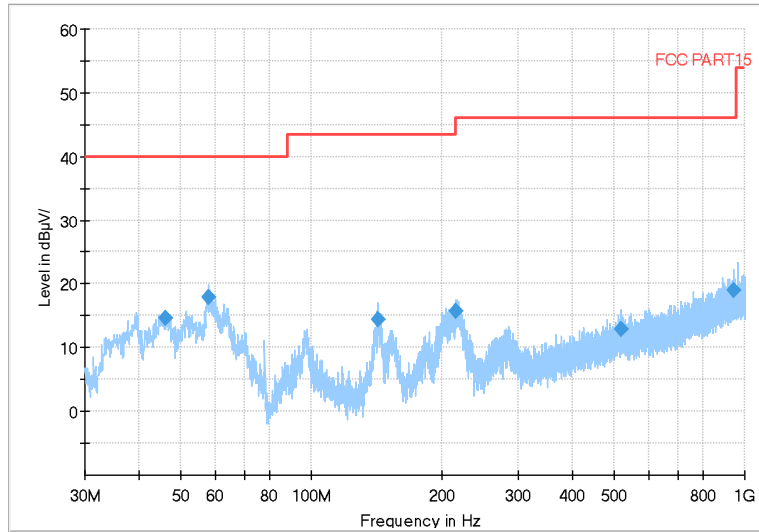

Full Spectrum

Frequency Range: 6GHz -18GHz
Detector: Av mode and PK mode
Modulation type: 802.11n(HT40)

Full Spectrum

Frequency Range: 18GHz -40GHz
Detector: Av mode and PK mode
Modulation type: 802.11n(HT40)

Full Spectrum

Frequency Range: 30MHz -1GHz
Detector: QP mode
Test Mode: 802.11ac(VHT40)

Full Spectrum

Frequency Range: 1GHz -6GHz
Detector: Av mode and PK mode
Test Mode: 802.11ac(VHT40)

Full Spectrum

Frequency Range: 6GHz -18GHz
Detector: Av mode and PK mode
Test Mode: 802.11ac(VHT40)