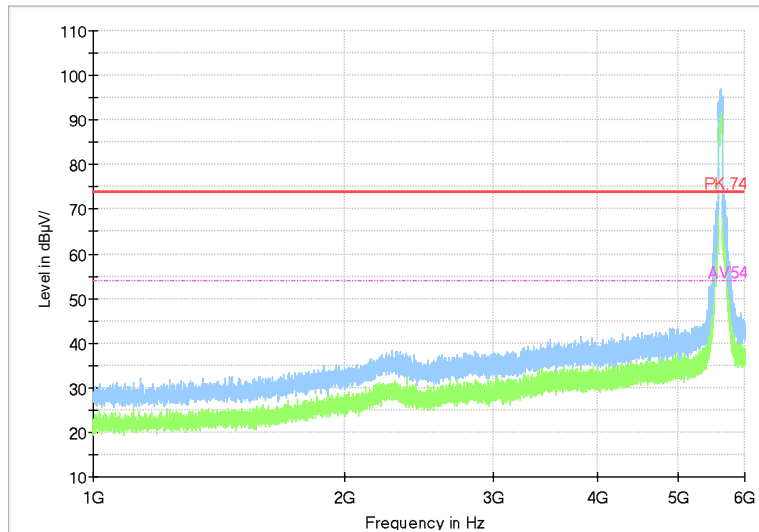

Full Spectrum

Frequency Range: 1GHz -6GHz
Detector: Av mode and PK mode
Test Mode: 802.11ac(VHT80)

Full Spectrum

Frequency Range: 6GHz -18GHz
Detector: Av mode and PK mode
Test Mode: 802.11ac(VHT80)

Full Spectrum

Frequency Range: 18GHz -40GHz
Detector: Av mode and PK mode
Test Mode: 802.11ac(VHT80)

Carrier frequency (MHz): 5610
Channel No.:122

Full Spectrum

Frequency Range: 30MHz -1GHz
Detector: QP mode
Test Mode: 802.11ac(VHT80)