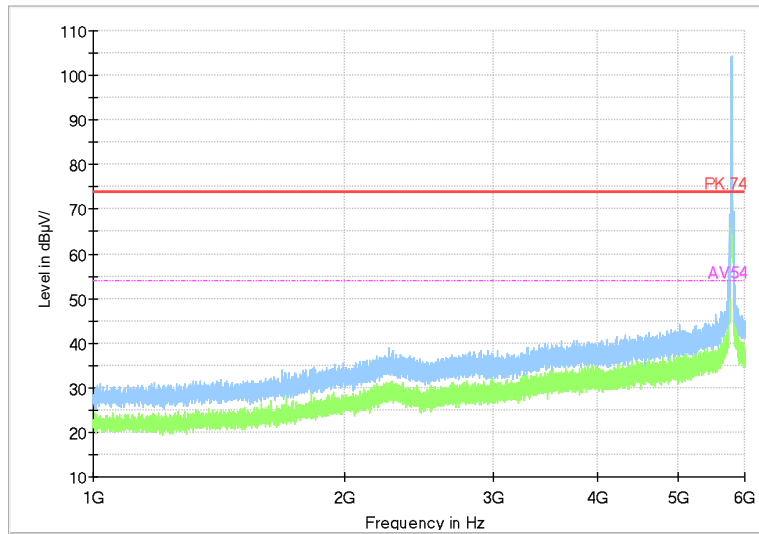

Full Spectrum

Frequency Range: 1GHz -6GHz
Detector: Av mode and PK mode
Modulation type: 802.11n(HT20)

Full Spectrum

Frequency Range: 6GHz -18GHz
Detector: Av mode and PK mode
Modulation type: 802.11n(HT20)

Full Spectrum

Frequency Range: 18GHz -40GHz
Detector: Av mode and PK mode
Modulation type: 802.11n(HT20)

Full Spectrum

Frequency Range: 30MHz -1GHz
Detector: QP mode
Test Mode: 802.11ac(VHT20)

Full Spectrum

Frequency Range: 1GHz -6GHz
Detector: Av mode and PK mode
Test Mode: 802.11ac(VHT20)

Full Spectrum

Frequency Range: 6GHz -18GHz
Detector: Av mode and PK mode
Test Mode: 802.11ac(VHT20)

Full Spectrum

Frequency Range: 18GHz -40GHz
Detector: Av mode and PK mode
Test Mode: 802.11ac(VHT20)