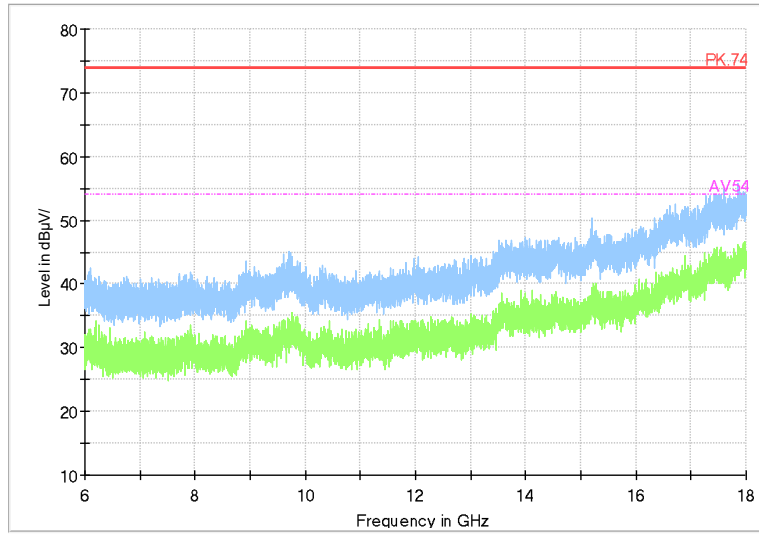

Full Spectrum

Frequency Range: 30MHz -1GHz
 Detector: QP mode
 Test Mode: 802.11n(HT20)

Full Spectrum

Frequency Range: 1GHz -6GHz
 Detector: Av mode and PK mode
 Modulation type: 802.11n(HT20)

Full Spectrum

Frequency Range: 6GHz -18GHz
Detector: Av mode and PK mode
Modulation type: 802.11n(HT20)

Full Spectrum

Frequency Range: 18GHz -40GHz
Detector: Av mode and PK mode
Modulation type: 802.11n(HT20)

Full Spectrum

Frequency Range: 30MHz -1GHz
Detector: QP mode
Test Mode: 802.11ac(VHT20)

Full Spectrum

Frequency Range: 1GHz -6GHz
Detector: Av mode and PK mode
Test Mode: 802.11ac(VHT20)

Full Spectrum

Frequency Range: 6GHz -18GHz
Detector: Av mode and PK mode
Test Mode: 802.11ac(VHT20)