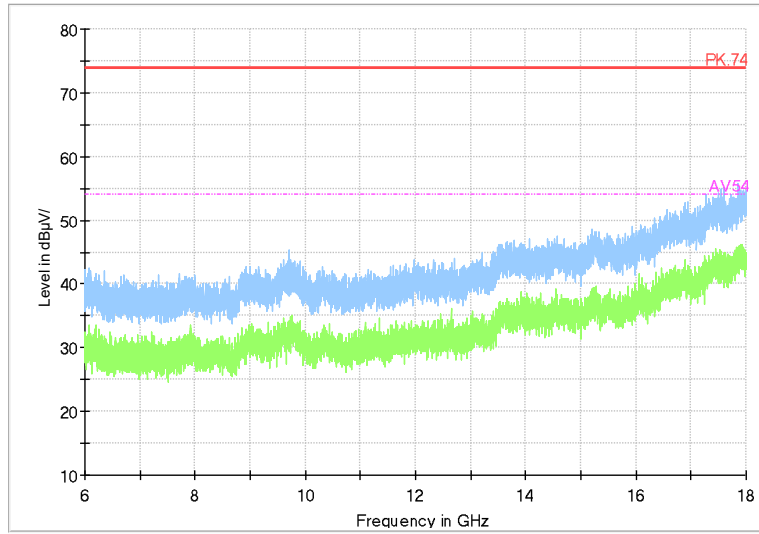

Full Spectrum

Frequency Range: 1GHz -6GHz
Detector: Av mode and PK mode
Modulation type: 802.11n(HT20)

Full Spectrum

Frequency Range: 6GHz -18GHz
Detector: Av mode and PK mode
Modulation type: 802.11n(HT20)

Full Spectrum

Frequency Range: 18GHz -40GHz
Detector: Av mode and PK mode
Modulation type: 802.11n(HT20)

Full Spectrum

Frequency Range: 30MHz -1GHz
Detector: QP mode
Test Mode: 802.11ac(VHT20)

Full Spectrum

Frequency Range: 1GHz -6GHz
Detector: Av mode and PK mode
Test Mode: 802.11ac(VHT20)

Full Spectrum

Frequency Range: 6GHz -18GHz
Detector: Av mode and PK mode
Test Mode: 802.11ac(VHT20)

Full Spectrum

Frequency Range: 18GHz -40GHz
Detector: Av mode and PK mode
Test Mode: 802.11ac(VHT20)