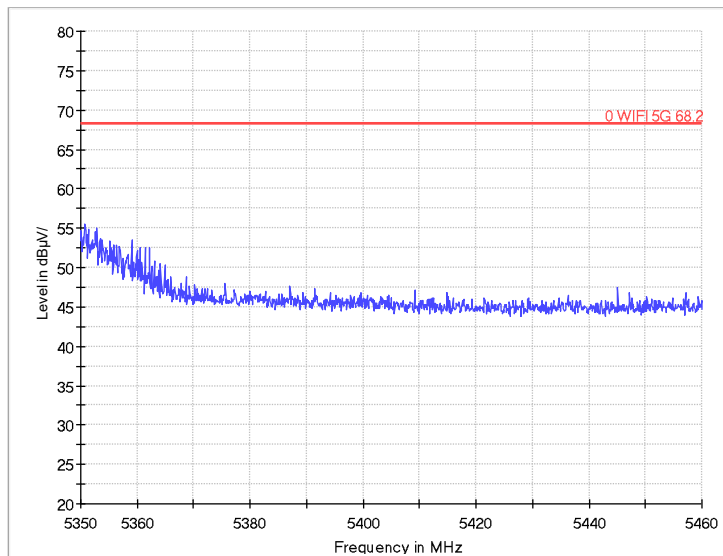

Radiated Emission Band Edge
Channel No.:64
Test Mode: 802.11a
Polarization: H