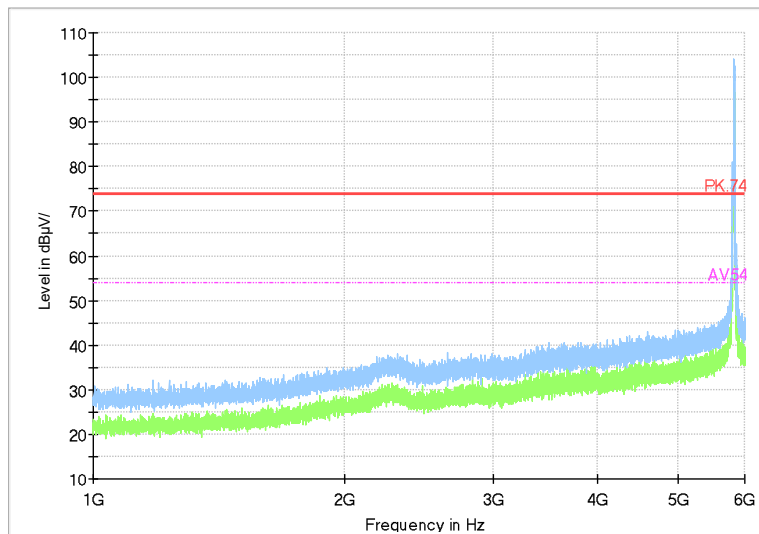

Full Spectrum

Frequency Range: 1GHz -6GHz
Detector: Av mode and PK mode
Modulation type: 802.11n(HT20)

Full Spectrum

Frequency Range: 6GHz -18GHz
Detector: Av mode and PK mode
Modulation type: 802.11n(HT20)

Full Spectrum

Frequency Range: 18GHz -40GHz
Detector: Av mode and PK mode
Modulation type: 802.11n(HT20)

Full Spectrum

Frequency Range: 30MHz -1GHz
Detector: QP mode
Test Mode: 802.11ac(VHT20)

Full Spectrum

Frequency Range: 1GHz -6GHz
Detector: Av mode and PK mode
Test Mode: 802.11ac(VHT20)

Full Spectrum

Frequency Range: 6GHz -18GHz
Detector: Av mode and PK mode
Test Mode: 802.11ac(VHT20)

Full Spectrum

Frequency Range: 18GHz -40GHz
Detector: Av mode and PK mode
Test Mode: 802.11ac(VHT20)