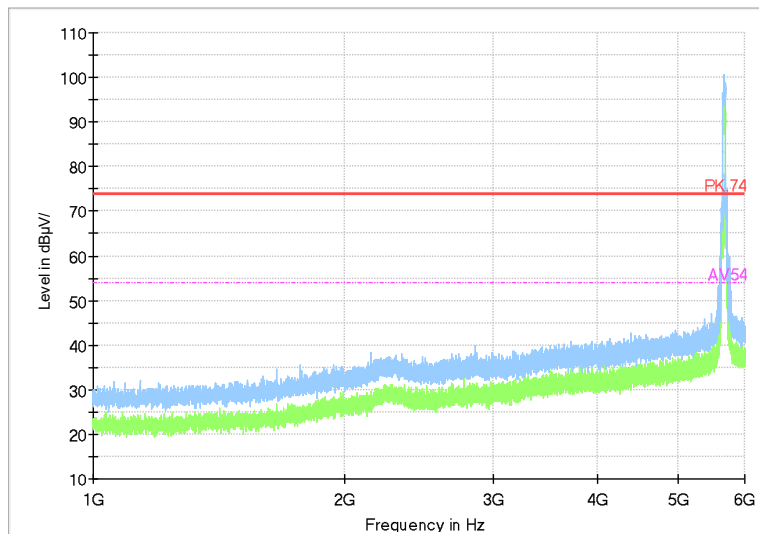

Carrier frequency (MHz): 5710

Channel No.:142

Frequency Range: 30MHz -1GHz
Detector: QP mode
Test Mode: 802.11n(HT40)

Frequency Range: 1GHz -6GHz
Detector: Av mode and PK mode
Modulation type: 802.11n(HT40)

Full Spectrum

Frequency Range: 6GHz -18GHz
Detector: Av mode and PK mode
Modulation type: 802.11n(HT40)

Full Spectrum

Frequency Range: 18GHz -40GHz
Detector: Av mode and PK mode
Modulation type: 802.11n(HT40)

Full Spectrum

Frequency Range: 30MHz -1GHz
Detector: QP mode
Test Mode: 802.11ac(VHT40)

Full Spectrum

Frequency Range: 1GHz -6GHz
Detector: Av mode and PK mode
Test Mode: 802.11ac(VHT40)

Full Spectrum

Frequency Range: 6GHz -18GHz
Detector: Av mode and PK mode
Test Mode: 802.11ac(VHT40)