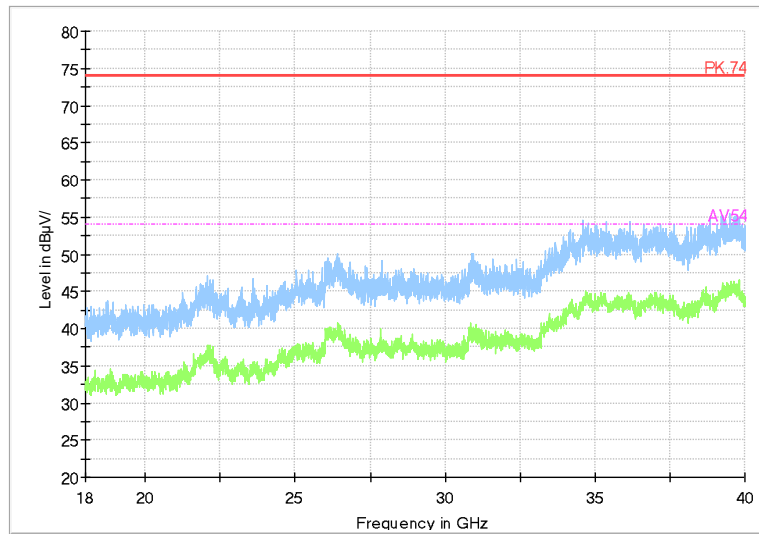

Full Spectrum

Frequency Range: 6GHz -18GHz
Detector: Av mode and PK mode
Modulation type: 802.11a

Full Spectrum

Frequency Range: 18GHz -40GHz
Detector: Av mode and PK mode
Modulation type: 802.11a

Full Spectrum

Frequency Range: 30MHz -1GHz
Detector: QP mode
Test Mode: 802.11n(HT20)

Full Spectrum

Frequency Range: 1GHz -6GHz
Detector: Av mode and PK mode
Modulation type: 802.11n(HT20)

Full Spectrum

Frequency Range: 6GHz -18GHz
 Detector: Av mode and PK mode
 Modulation type: 802.11n(HT20)

Full Spectrum

Frequency Range: 18GHz -40GHz
 Detector: Av mode and PK mode
 Modulation type: 802.11n(HT20)

Full Spectrum

Frequency Range: 30MHz -1GHz
Detector: QP mode
Test Mode: 802.11ac(VHT20)

Full Spectrum