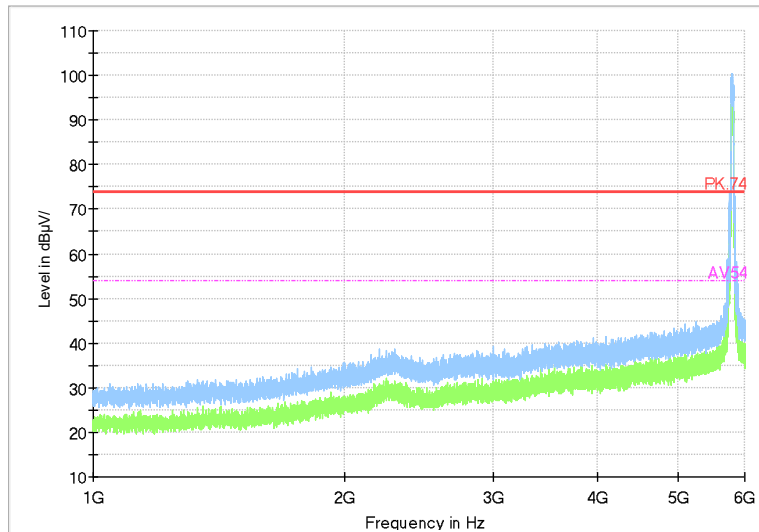

Full Spectrum

Frequency Range: 30MHz -1GHz
Detector: QP mode
Test Mode: 802.11ac(VHT40)

Full Spectrum

Frequency Range: 1GHz -6GHz
Detector: Av mode and PK mode
Test Mode: 802.11ac(VHT40)

Full Spectrum

Frequency Range: 6GHz -18GHz
Detector: Av mode and PK mode
Test Mode: 802.11ac(VHT40)

Full Spectrum

Frequency Range: 18GHz -40GHz
Detector: Av mode and PK mode
Test Mode: 802.11ac(VHT40)

Carrier frequency (MHz): 5795
Channel No.:159

Full Spectrum

Frequency Range: 30MHz -1GHz
Detector: QP mode
Test Mode: 802.11n(HT40)

Full Spectrum

Frequency Range: 1GHz -6GHz
Detector: Av mode and PK mode
Modulation type: 802.11n(HT40)

Full Spectrum

Frequency Range: 6GHz -18GHz
Detector: Av mode and PK mode
Modulation type: 802.11n(HT40)