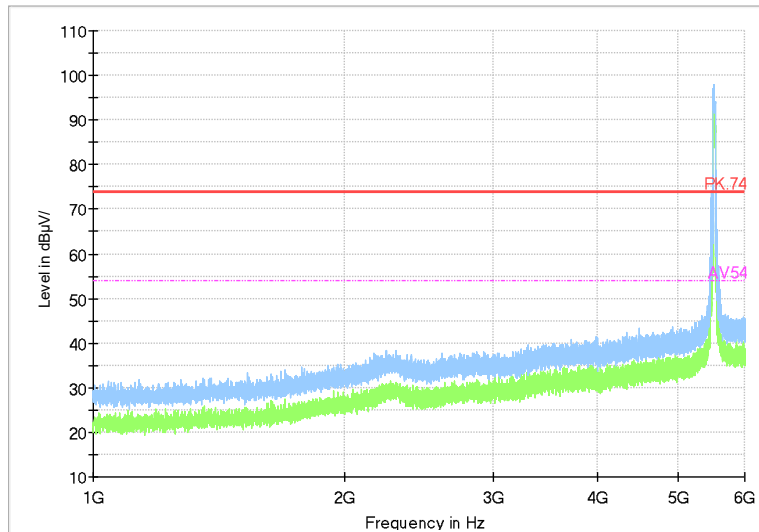

Full Spectrum

Frequency Range: 6GHz -18GHz
Detector: Av mode and PK mode
Modulation type: 802.11n(HT40)

Full Spectrum

Frequency Range: 18GHz -40GHz
Detector: Av mode and PK mode
Modulation type: 802.11n(HT40)

Full Spectrum

Frequency Range: 30MHz -1GHz
Detector: QP mode
Test Mode: 802.11ac(VHT40)

Full Spectrum

Frequency Range: 1GHz -6GHz
Detector: Av mode and PK mode
Test Mode: 802.11ac(VHT40)

Full Spectrum

Frequency Range: 6GHz -18GHz
Detector: Av mode and PK mode
Test Mode: 802.11ac(VHT40)