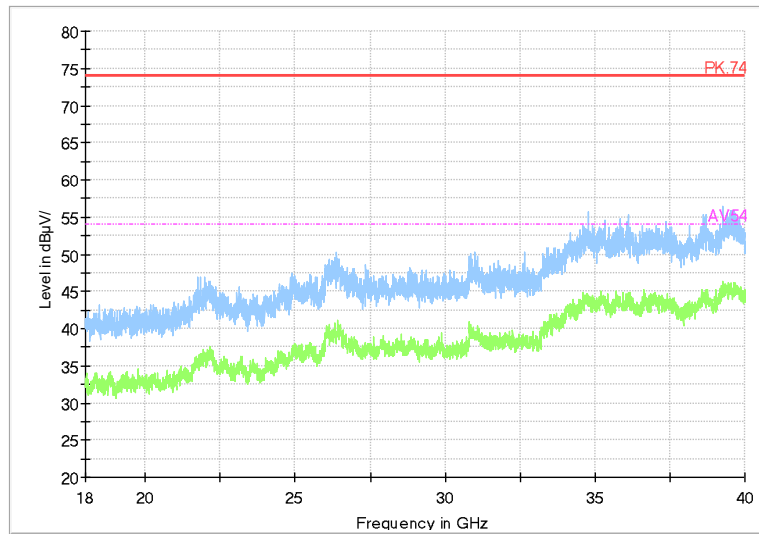

Full Spectrum

Frequency Range: 18GHz -40GHz
Detector: Av mode and PK mode
Test Mode: 802.11ac(VHT40)

Carrier frequency (MHz): 5530
Channel No.:106

Full Spectrum

Frequency Range: 30MHz -1GHz
Detector: QP mode
Test Mode: 802.11ac(VHT80)

Full Spectrum

Frequency Range: 1GHz -6GHz
Detector: Av mode and PK mode
Test Mode: 802.11ac(VHT80)

Full Spectrum

Frequency Range: 6GHz -18GHz
Detector: Av mode and PK mode
Test Mode: 802.11ac(VHT80)

Full Spectrum

Frequency Range: 18GHz -40GHz
Detector: Av mode and PK mode
Test Mode: 802.11ac(VHT80)

Carrier frequency (MHz): 5610
Channel No.:122

Full Spectrum

Frequency Range: 30MHz -1GHz
Detector: QP mode
Test Mode: 802.11ac(VHT80)