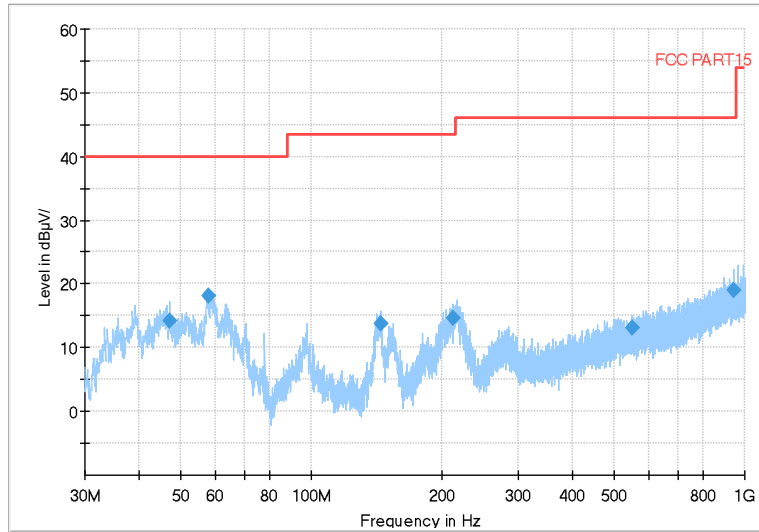

Frequency Range: 6GHz -18GHz
Detector: Av mode and PK mode
Modulation type: 802.11n(HT20)

Full Spectrum

Frequency Range: 18GHz -40GHz
Detector: Av mode and PK mode
Modulation type: 802.11n(HT20)

Full Spectrum

Frequency Range: 30MHz -1GHz
Detector: QP mode
Test Mode: 802.11ac(VHT20)

Full Spectrum

Frequency Range: 1GHz -6GHz
Detector: Av mode and PK mode
Test Mode: 802.11ac(VHT20)

Full Spectrum

Frequency Range: 6GHz -18GHz
Detector: Av mode and PK mode
Test Mode: 802.11ac(VHT20)

Full Spectrum

Frequency Range: 18GHz -40GHz
Detector: Av mode and PK mode
Test Mode: 802.11ac(VHT20)

Carrier frequency (MHz): 5600
Channel No.:120

Full Spectrum

Frequency Range: 30MHz -1GHz
Detector: QP mode
Test Mode: 802.11a