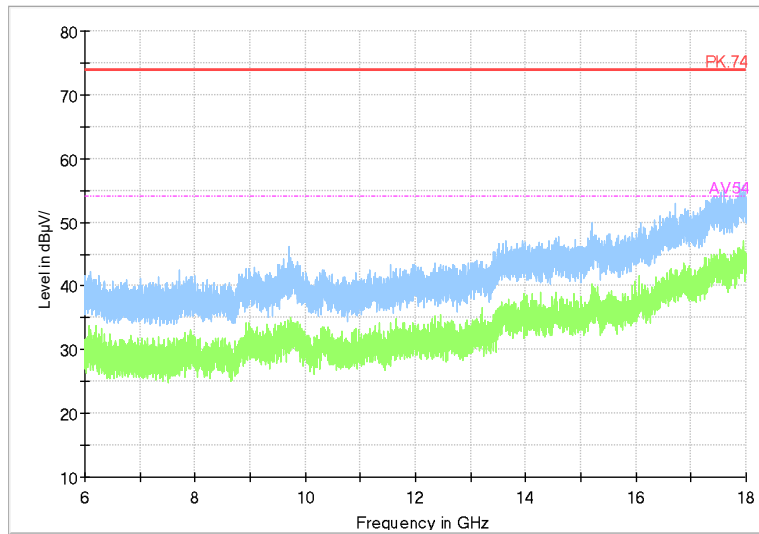

Full Spectrum

Frequency Range: 18GHz -40GHz
 Detector: Av mode and PK mode
 Modulation type: 802.11n(HT20)

Full Spectrum

Frequency Range: 30MHz -1GHz
Detector: QP mode
Test Mode: 802.11ac(VHT20)

Full Spectrum

Frequency Range: 1GHz -6GHz
Detector: Av mode and PK mode
Test Mode: 802.11ac(VHT20)

Full Spectrum

Frequency Range: 6GHz -18GHz
Detector: Av mode and PK mode
Test Mode: 802.11ac(VHT20)

Full Spectrum

Frequency Range: 18GHz -40GHz
Detector: Av mode and PK mode
Test Mode: 802.11ac(VHT20)