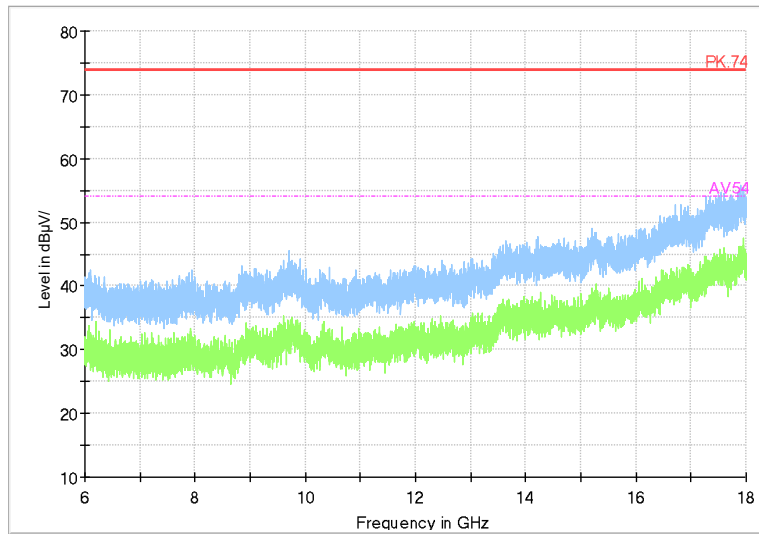

Frequency Range: 1GHz -6GHz
Detector: Av mode and PK mode
Modulation type: 802.11a

Full Spectrum

Frequency Range: 6GHz -18GHz
Detector: Av mode and PK mode
Modulation type: 802.11a

Full Spectrum

Frequency Range: 18GHz -40GHz
Detector: Av mode and PK mode
Modulation type: 802.11a

Full Spectrum

Frequency Range: 30MHz -1GHz
 Detector: QP mode
 Test Mode: 802.11n(HT20)

Full Spectrum

Frequency Range: 1GHz -6GHz
 Detector: Av mode and PK mode
 Modulation type: 802.11n(HT20)

Full Spectrum

Frequency Range: 6GHz -18GHz
Detector: Av mode and PK mode
Modulation type: 802.11n(HT20)

Full Spectrum

Frequency Range: 18GHz -40GHz
Detector: Av mode and PK mode
Modulation type: 802.11n(HT20)

Full Spectrum