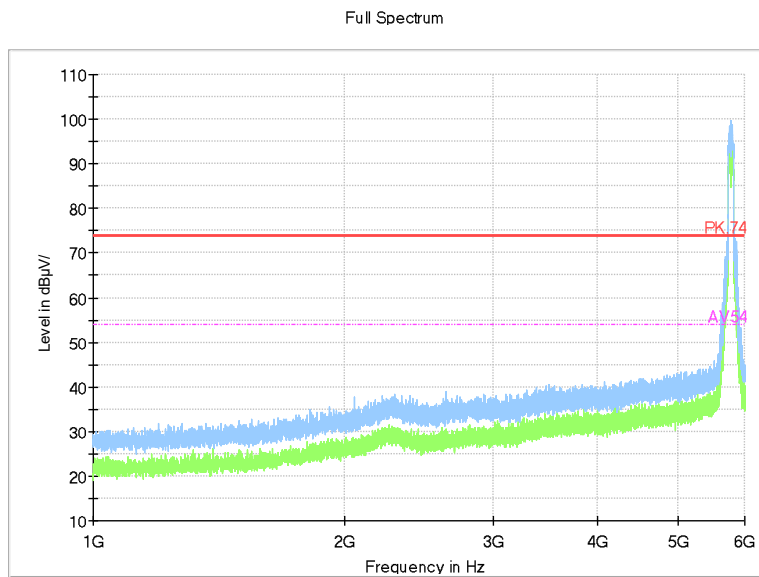

Frequency Range: 1GHz -6GHz
Detector: Av mode and PK mode
Test Mode: 802.11ac(VHT80)