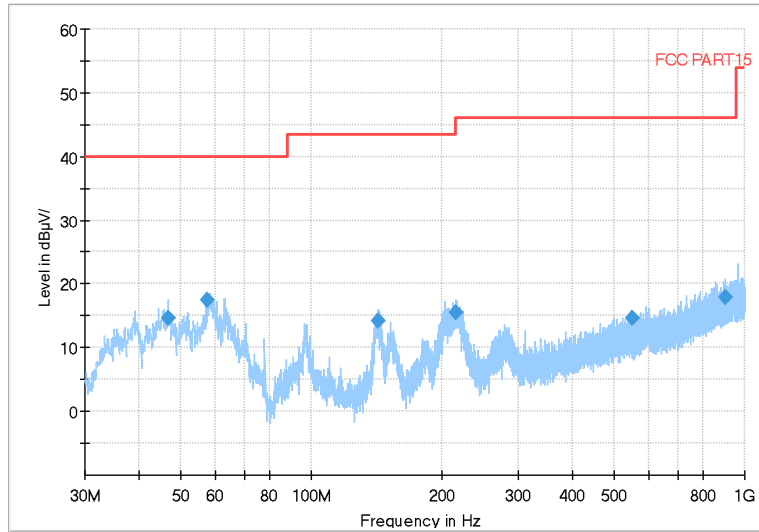

Full Spectrum

Frequency Range: 6GHz -18GHz
Detector: Av mode and PK mode
Modulation type: 802.11n(HT40)

Full Spectrum

Frequency Range: 18GHz -40GHz
Detector: Av mode and PK mode
Modulation type: 802.11n(HT40)

Full Spectrum

Frequency Range: 30MHz -1GHz
Detector: QP mode
Test Mode: 802.11ac(VHT40)

Full Spectrum

Frequency Range: 1GHz -6GHz
Detector: Av mode and PK mode
Test Mode: 802.11ac(VHT40)

Full Spectrum

Frequency Range: 6GHz -18GHz
Detector: Av mode and PK mode
Test Mode: 802.11ac(VHT40)