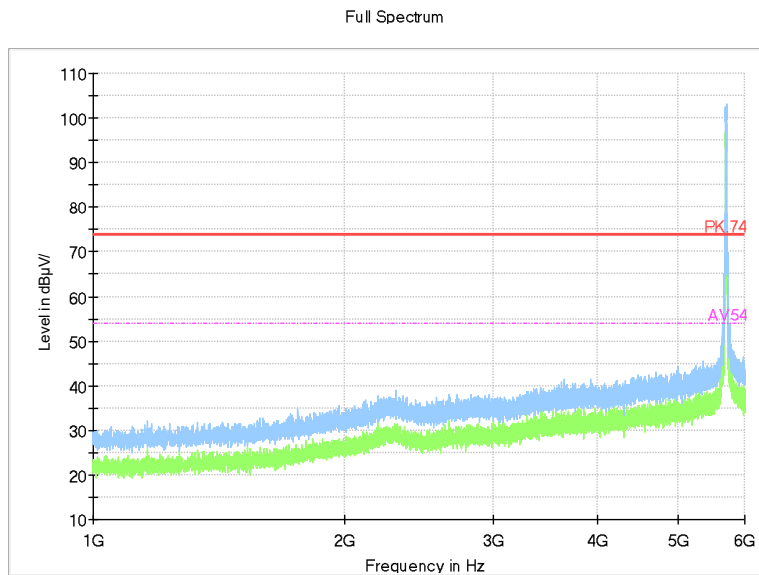

Full Spectrum

Frequency Range: 30MHz -1GHz
Detector: QP mode
Test Mode: 802.11ac(VHT20)

Full Spectrum

Frequency Range: 1GHz -6GHz
Detector: Av mode and PK mode
Test Mode: 802.11ac(VHT20)

Full Spectrum

Frequency Range: 6GHz -18GHz
Detector: Av mode and PK mode
Test Mode: 802.11ac(VHT20)

Full Spectrum

Frequency Range: 18GHz -40GHz
Detector: Av mode and PK mode
Test Mode: 802.11ac(VHT20)

Carrier frequency (MHz): 5720
Channel No.:144

Frequency Range: 30MHz -1GHz
Detector: QP mode
Test Mode: 802.11a

Frequency Range: 1GHz -6GHz
Detector: Av mode and PK mode
Modulation type: 802.11a

Full Spectrum

Frequency Range: 6GHz -18GHz
Detector: Av mode and PK mode
Modulation type: 802.11a

Full Spectrum

Frequency Range: 18GHz -40GHz
Detector: Av mode and PK mode
Modulation type: 802.11a