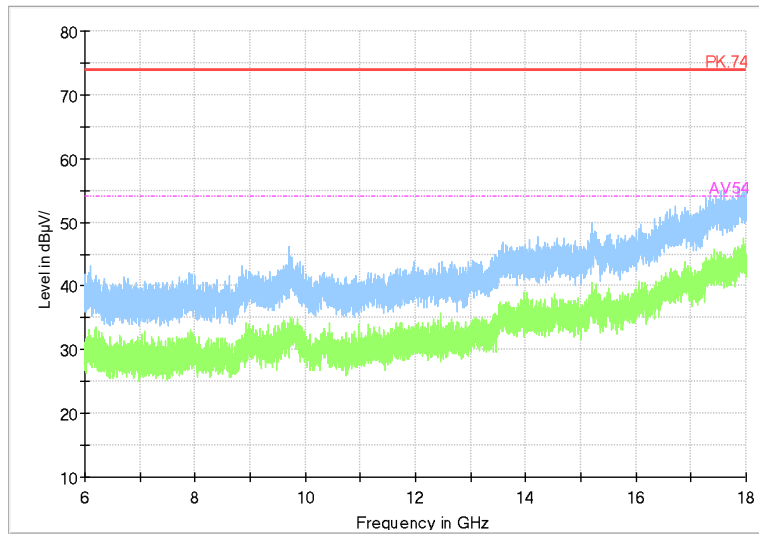

Frequency Range: 1GHz -6GHz
Detector: Av mode and PK mode
Test Mode: 802.11ac(VHT40)

Full Spectrum

Frequency Range: 6GHz -18GHz
Detector: Av mode and PK mode
Test Mode: 802.11ac(VHT40)

Full Spectrum

Frequency Range: 18GHz -40GHz
Detector: Av mode and PK mode
Test Mode: 802.11ac(VHT40)

Carrier frequency (MHz): 5710

Channel No.:142

Frequency Range: 30MHz -1GHz
Detector: QP mode
Test Mode: 802.11n(HT40)

Frequency Range: 1GHz -6GHz
Detector: Av mode and PK mode
Modulation type: 802.11n(HT40)

Full Spectrum

Frequency Range: 6GHz -18GHz
Detector: Av mode and PK mode
Modulation type: 802.11n(HT40)

Full Spectrum

Frequency Range: 18GHz -40GHz
Detector: Av mode and PK mode
Modulation type: 802.11n(HT40)