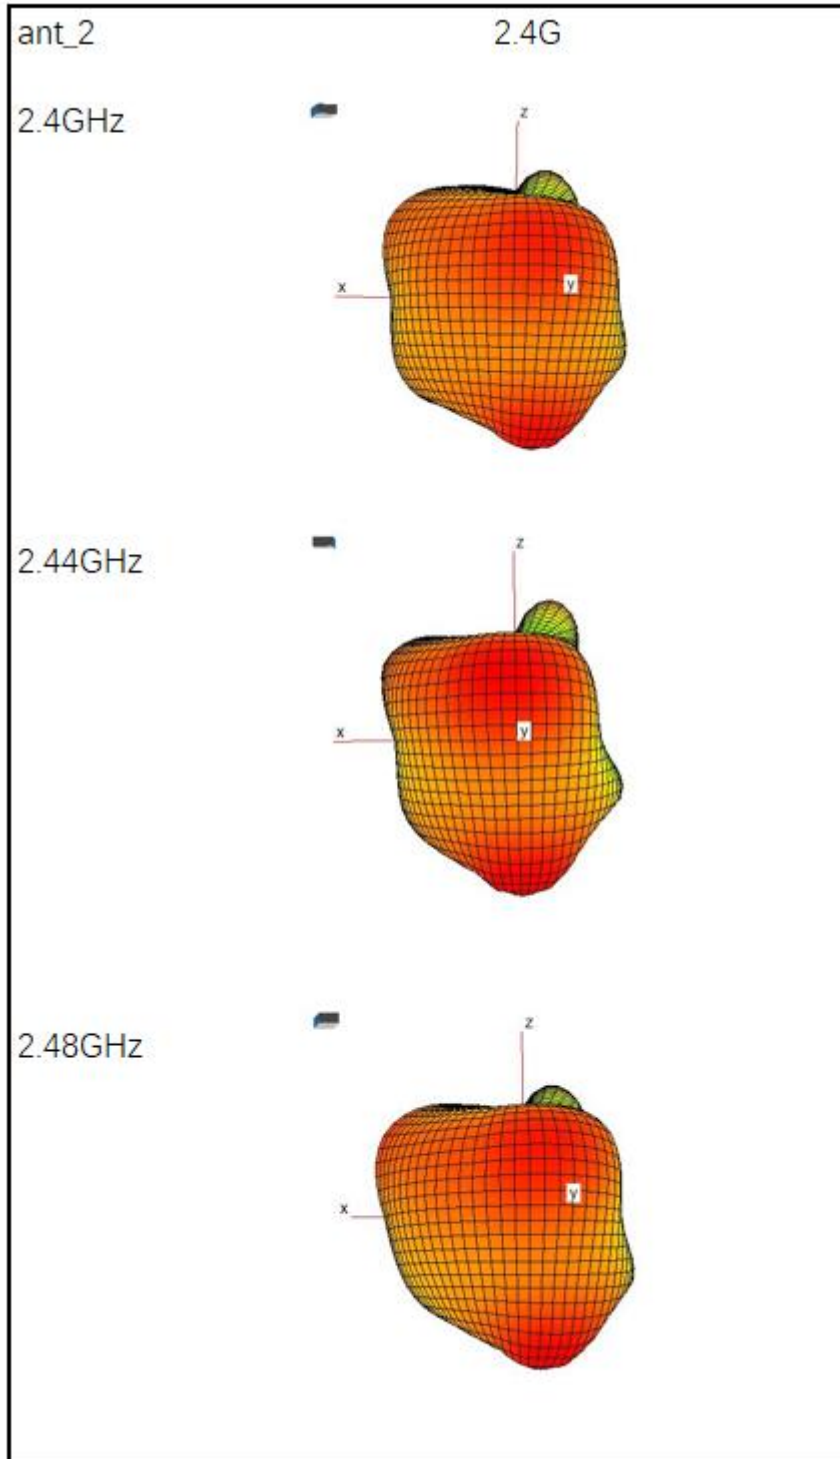

HONOR

Antenna information

1、 Basic information

ant type	ant position	band	Type of connection with transmitter	frequency range	peak gain
IFA	ANT2	BT/wifi 2.4G	antenna shrapnel	2400-2483.5MHz	-2.9
Loop	ANT1	wifi 5G	antenna shrapnel	5200-5800MHz	-1.2

2、 Refer to the test setup photos for antenna position and dimension

3、 Antenna gain

ANT2-BT/2.4G WIFI

frequency(GHz)	Gain(dBi)
2400	-2.9
2420	-2.9
2440	-2.9
2460	-2.9
2480	-2.9
2500	-2.9

ANT1-5G WIFI

frequency(GHz)	Gain(dBi)
5200	-1.9
5220	-1.8
5240	-1.75
5260	-1.72
5280	-1.7
5300	-1.68
5320	-1.62
5340	-1.6
5360	-1.55
5380	-1.5
5400	-1.45
5420	-1.4
5440	-1.35
5460	-1.3
5480	-1.2
5500	-1.2
5520	-1.3
5540	-1.35
5560	-1.45
5580	-1.5
5600	-1.52

HONOR

5620	-1.55
5640	-1.54
5660	-1.6
5680	-1.65
5700	-1.72
5720	-1.8
5740	-1.82
5760	-1.9
5780	-1.95
5800	-2

4、3D map

HONOR

HONOR