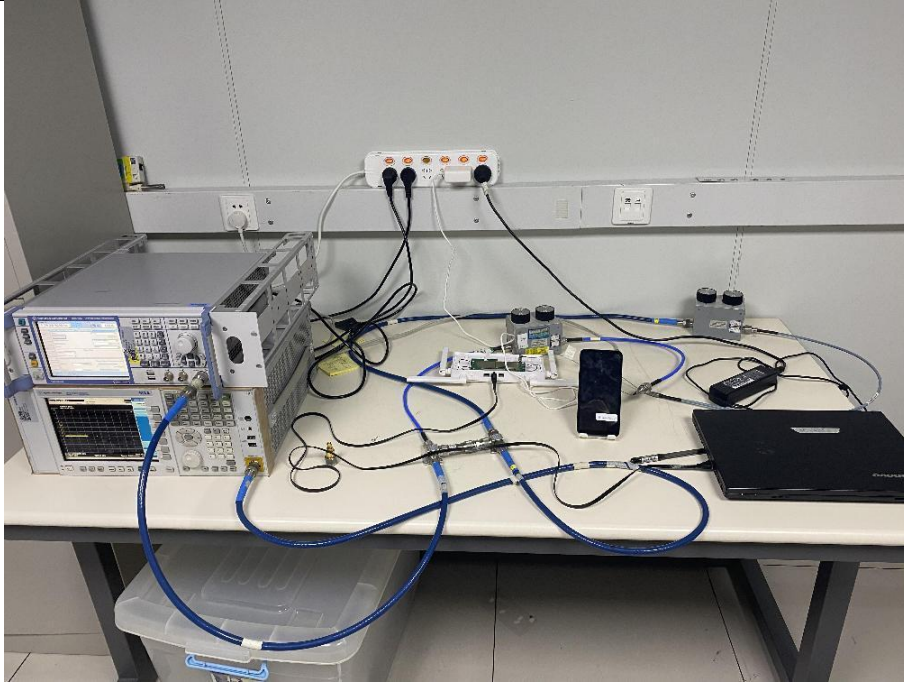

TEST SETUP

RF Conducted Test setup (GSM/WCDMA/LTE)

RF Conducted Test setup (BT/WIFI)

DFS Test setup

9KHz~30MHz

30MHz~1GHz

>1GHz