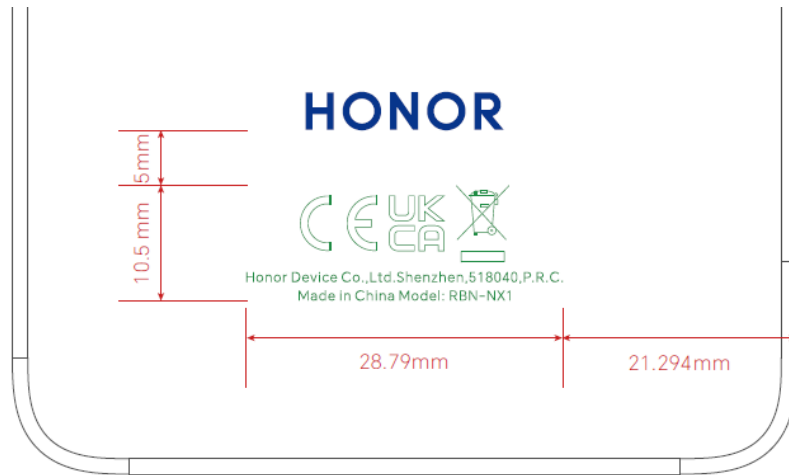

Label and label Location:

FCC ID electronic label:

Settings-->System & updates-->Regulatory information