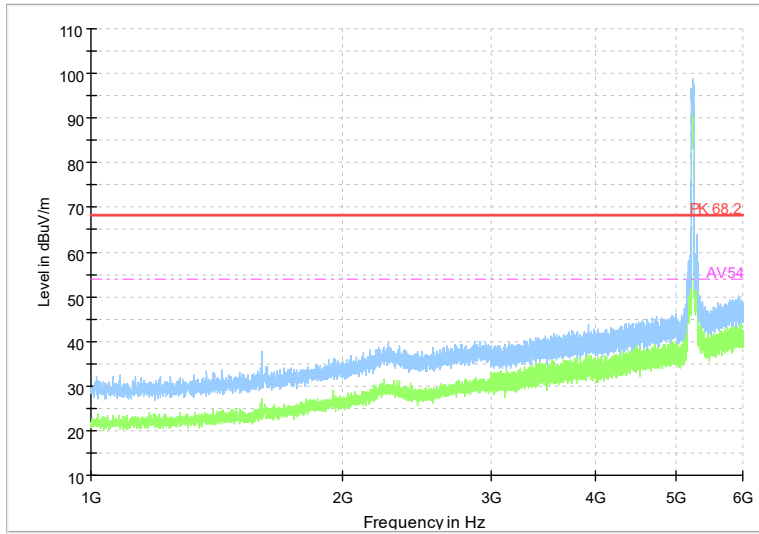

Full Spectrum

Frequency Range: 6GHz -18GHz
Detector: Av mode and PK mode
Modulation type: 802.11n(HT40)

Full Spectrum

Frequency Range: 18GHz -40GHz
Detector: Av mode and PK mode
Modulation type: 802.11n(HT40)

Full Spectrum

Frequency Range: 1GHz -6GHz
Detector: Av mode and PK mode
Test Mode: 802.11ac(VHT40)

Full Spectrum

Frequency Range: 6GHz -18GHz
Detector: Av mode and PK mode
Test Mode: 802.11ac(VHT40)

Full Spectrum

Frequency Range: 18GHz -40GHz
Detector: Av mode and PK mode
Test Mode: 802.11ac(VHT40)

Full Spectrum

Frequency Range: 1GHz -6GHz
Detector: Av mode and PK mode
Test Mode: 802.11ax(HE 40)

Full Spectrum

Frequency Range: 6GHz -18GHz
Detector: Av mode and PK mode
Test Mode: 802.11ax(HE 40)