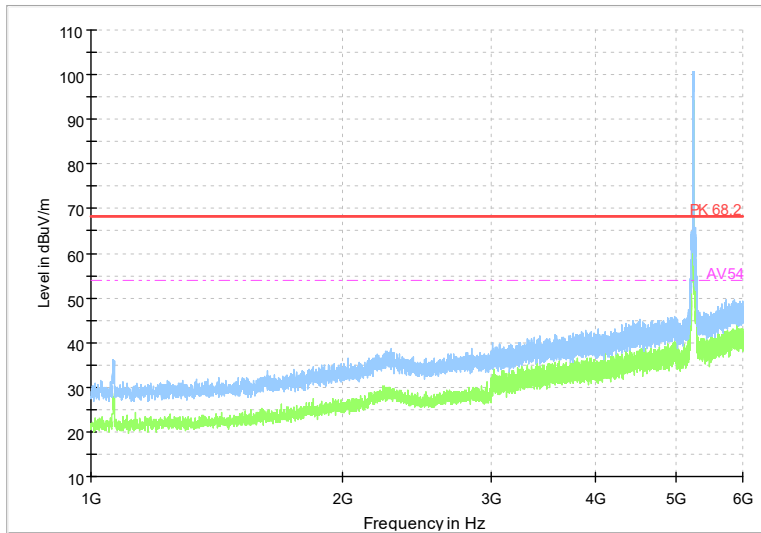

Full Spectrum

Frequency Range: 6GHz -18GHz
Detector: Av mode and PK mode
Test Mode: 802.11ac(VHT20)

Full Spectrum

Frequency Range: 18GHz -40GHz
Detector: Av mode and PK mode
Test Mode: 802.11ac(VHT20)

Full Spectrum

Frequency Range: 1GHz -6GHz
Detector: Av mode and PK mode
Test Mode: 802.11ax(HE20)

Full Spectrum

Frequency Range: 6GHz -18GHz
Detector: Av mode and PK mode
Test Mode: 802.11ax(HE20)

Full Spectrum

Frequency Range: 18GHz -40GHz
 Detector: Av mode and PK mode
 Test Mode: 802.11ax(HE20)

Full Spectrum

Frequency Range: 1GHz -6GHz
 Detector: Av mode and PK mode
 Test Mode: 802.11be(HE20)

Full Spectrum

Frequency Range: 6GHz -18GHz
Detector: Av mode and PK mode
Test Mode: 802.11be(HE20)

Full Spectrum