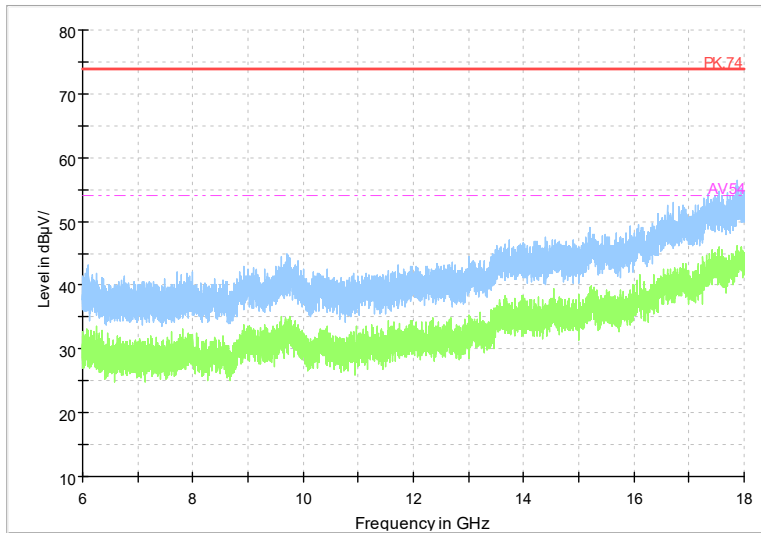

Full Spectrum

Frequency Range: 6GHz -18GHz
 Detector: Av mode and PK mode
 Modulation type: 802.11a

Full Spectrum

Frequency Range: 18GHz -40GHz
Detector: Av mode and PK mode
Modulation type: 802.11a

Full Spectrum

Frequency Range: 1GHz -6GHz
Detector: Av mode and PK mode
Modulation type: 802.11n(HT20)

Full Spectrum

Frequency Range: 6GHz -18GHz
Detector: Av mode and PK mode
Modulation type: 802.11n(HT20)

Full Spectrum

Frequency Range: 18GHz -40GHz
Detector: Av mode and PK mode
Modulation type: 802.11n(HT20)

Full Spectrum

Frequency Range: 1GHz -6GHz
Detector: Av mode and PK mode
Test Mode: 802.11ac(VHT20)

Full Spectrum