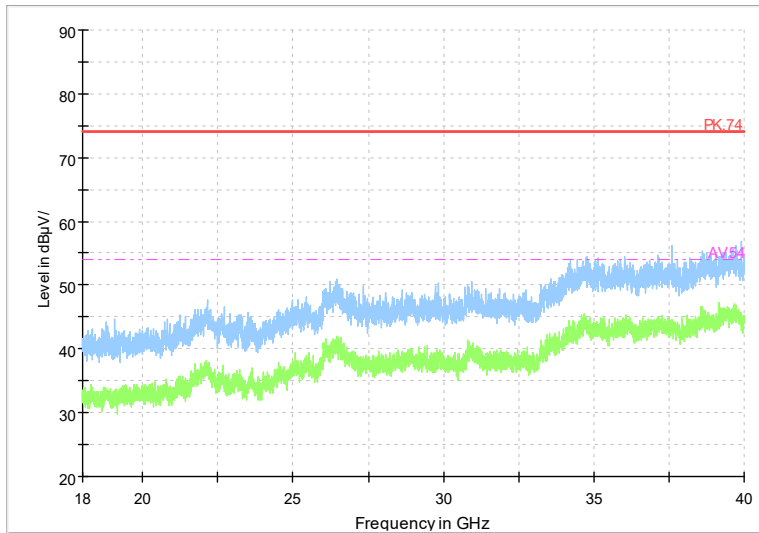

Frequency Range: 18GHz -40GHz
Detector: Av mode and PK mode
Test Mode: 802.11be(HE20)

Carrier frequency (MHz): 5190
Channel No.:38

Frequency Range: 1GHz -6GHz
Detector: Av mode and PK mode
Modulation type: 802.11n(HT40)

Frequency Range: 6GHz -18GHz
Detector: Av mode and PK mode
Modulation type: 802.11n(HT40)

Full Spectrum

Frequency Range: 18GHz -40GHz
Detector: Av mode and PK mode
Modulation type: 802.11n(HT40)

Full Spectrum

Frequency Range: 1GHz -6GHz
Detector: Av mode and PK mode
Test Mode: 802.11ac(VHT40)

Full Spectrum

Frequency Range: 6GHz -18GHz
Detector: Av mode and PK mode
Test Mode: 802.11ac(VHT40)

Full Spectrum

Frequency Range: 18GHz -40GHz
Detector: Av mode and PK mode
Test Mode: 802.11ac(VHT40)