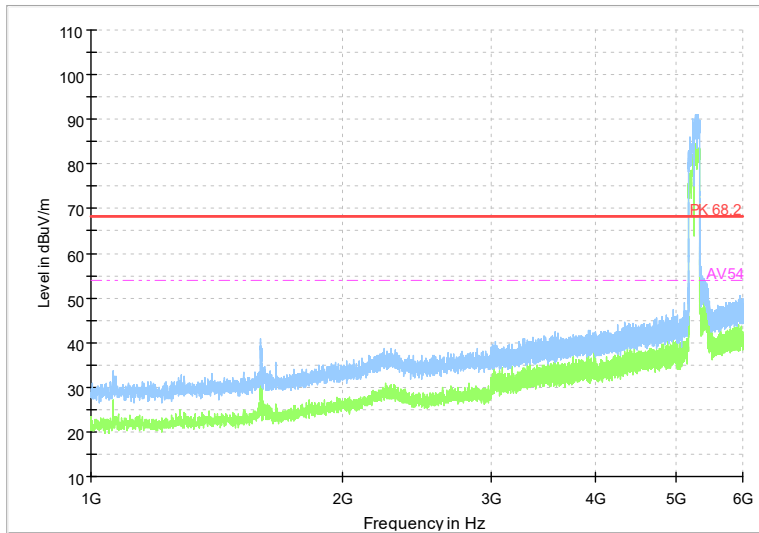

Full Spectrum

Frequency Range: 18GHz -40GHz
Detector: Av mode and PK mode
Modulation type: 802.11ac(VHT160)

Full Spectrum

Frequency Range: 1GHz -6GHz
Detector: Av mode and PK mode
Modulation type: 802.11ax(HE160)

Full Spectrum

Frequency Range: 6GHz -18GHz
Detector: Av mode and PK mode
Modulation type: 802.11ax(HE160)

Full Spectrum

Frequency Range: 18GHz -40GHz
Detector: Av mode and PK mode
Modulation type: 802.11ax(HE160)

Full Spectrum

Frequency Range: 1GHz -6GHz
Detector: Av mode and PK mode
Modulation type: 802.11be(EHT160)

Full Spectrum

Frequency Range: 6GHz -18GHz
Detector: Av mode and PK mode
Modulation type: 802.11be(EHT160)