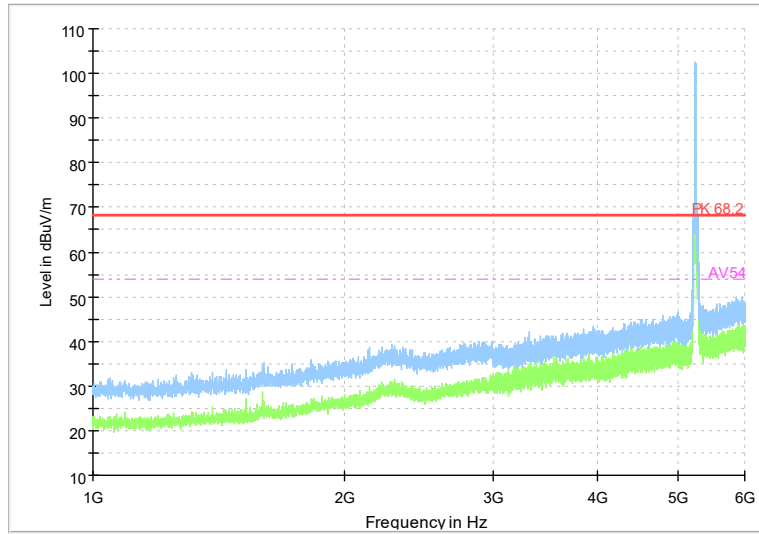

Full Spectrum

Frequency Range: 18GHz -40GHz
 Detector: Av mode and PK mode
 Modulation type: 802.11n(HT20)

Full Spectrum

Frequency Range: 1GHz -6GHz
 Detector: Av mode and PK mode
 Test Mode: 802.11ac(VHT20)

Full Spectrum

Frequency Range: 6GHz -18GHz
Detector: Av mode and PK mode
Test Mode: 802.11ac(VHT20)

Full Spectrum

Frequency Range: 18GHz -40GHz
Detector: Av mode and PK mode
Test Mode: 802.11ac(VHT20)

Full Spectrum

Frequency Range: 1GHz -6GHz
Detector: Av mode and PK mode
Test Mode: 802.11ax(HE20)

Full Spectrum

Frequency Range: 6GHz -18GHz
Detector: Av mode and PK mode
Test Mode: 802.11ax(HE20)

Full Spectrum

Frequency Range: 18GHz -40GHz
 Detector: Av mode and PK mode
 Test Mode: 802.11ax(HE20)