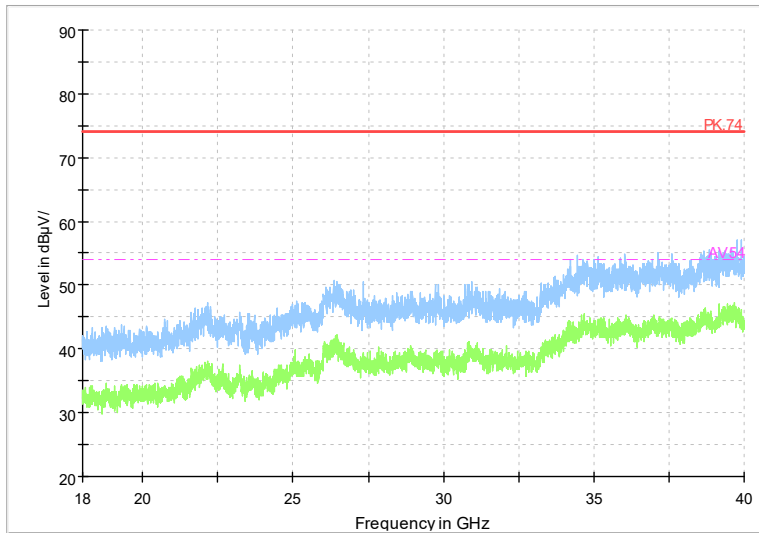

Full Spectrum

Frequency Range: 18GHz -40GHz
 Detector: Av mode and PK mode
 Modulation type: 802.11n(HT20)

Full Spectrum

Frequency Range: 1GHz -6GHz
 Detector: Av mode and PK mode
 Test Mode: 802.11ac(VHT20)

Full Spectrum

Frequency Range: 6GHz -18GHz
Detector: Av mode and PK mode
Test Mode: 802.11ac(VHT20)

Full Spectrum

Frequency Range: 18GHz -40GHz
Detector: Av mode and PK mode
Test Mode: 802.11ac(VHT20)

Full Spectrum