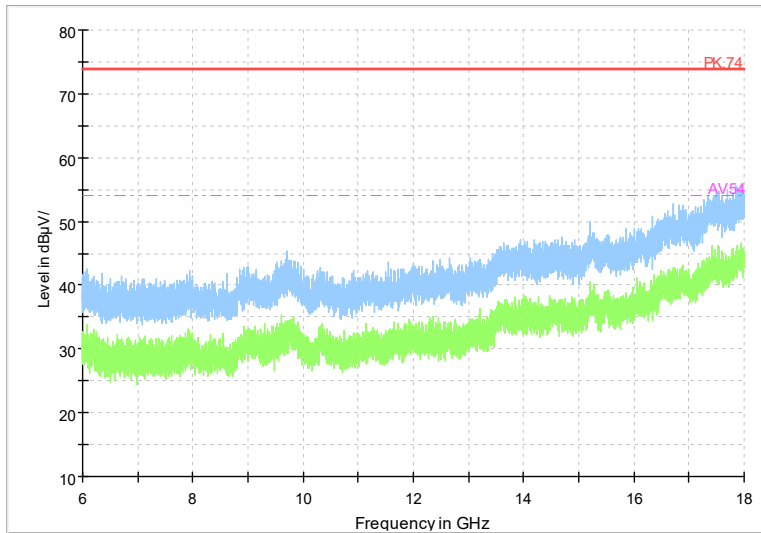

Frequency Range: 18GHz -40GHz
 Detector: Av mode and PK mode
 Test Mode: 802.11ac(VHT40)

Full Spectrum

Frequency Range: 1GHz -6GHz
 Detector: Av mode and PK mode
 Test Mode: 802.11ax(HE 40)

Full Spectrum

Frequency Range: 6GHz -18GHz
Detector: Av mode and PK mode
Test Mode: 802.11ax(HE 40)

Full Spectrum

Frequency Range: 18GHz -40GHz
Detector: Av mode and PK mode
Test Mode: 802.11ax(HE40)

Full Spectrum

Frequency Range: 1GHz -6GHz
Detector: Av mode and PK mode
Test Mode: 802.11be(EHT40)

Full Spectrum

Frequency Range: 6GHz -18GHz
Detector: Av mode and PK mode
Test Mode: 802.11be(EHT40)