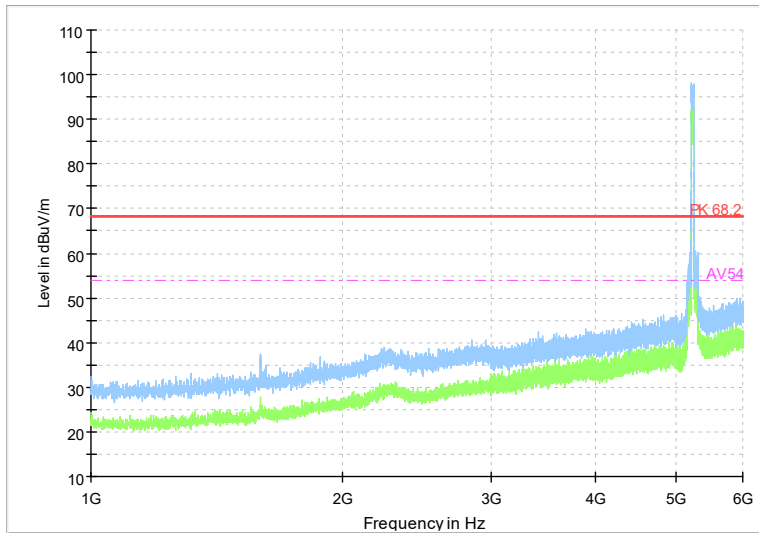

Full Spectrum

Frequency Range: 18GHz -40GHz
Detector: Av mode and PK mode
Test Mode: 802.11be(EHT40)

Carrier frequency (MHz): 5230
Channel No.:46

Full Spectrum

Frequency Range: 1GHz -6GHz
Detector: Av mode and PK mode
Modulation type: 802.11n(HT40)

Full Spectrum

Frequency Range: 6GHz -18GHz
Detector: Av mode and PK mode
Modulation type: 802.11n(HT40)

Full Spectrum

Frequency Range: 18GHz -40GHz
Detector: Av mode and PK mode
Modulation type: 802.11n(HT40)

Full Spectrum

Frequency Range: 1GHz -6GHz
Detector: Av mode and PK mode
Test Mode: 802.11ac(VHT40)

Full Spectrum

Frequency Range: 6GHz -18GHz
Detector: Av mode and PK mode
Test Mode: 802.11ac(VHT40)

Full Spectrum