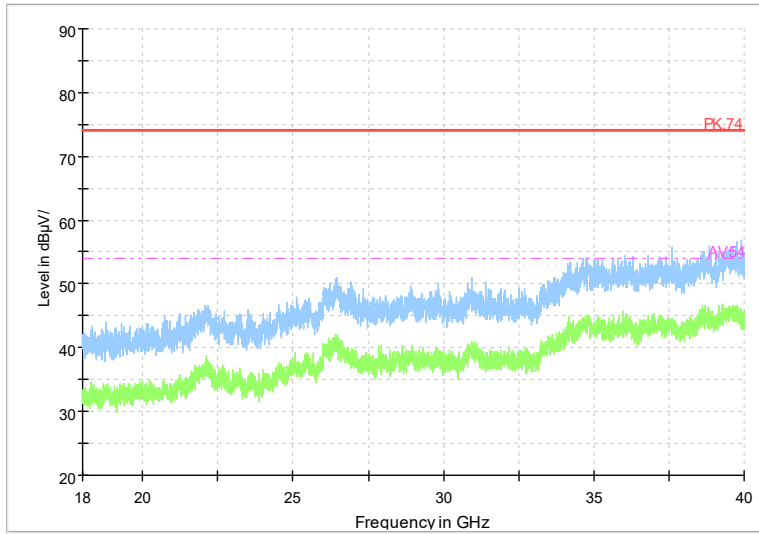

Frequency Range: 1GHz -6GHz
Detector: Av mode and PK mode
Test Mode: 802.11ac(VHT20)

Full Spectrum

Frequency Range: 6GHz -18GHz
Detector: Av mode and PK mode
Test Mode: 802.11ac(VHT20)

Full Spectrum

Frequency Range: 18GHz -40GHz
Detector: Av mode and PK mode
Test Mode: 802.11ac(VHT20)

Full Spectrum

Frequency Range: 1GHz -6GHz
Detector: Av mode and PK mode
Test Mode: 802.11ax(HE20)

Full Spectrum

Frequency Range: 6GHz -18GHz
Detector: Av mode and PK mode
Test Mode: 802.11ax(HE20)

Full Spectrum

Frequency Range: 18GHz -40GHz
Detector: Av mode and PK mode
Test Mode: 802.11ax(HE20)

Full Spectrum

Frequency Range: 1GHz -6GHz
Detector: Av mode and PK mode
Test Mode: 802.11be(HE20)

Full Spectrum

Frequency Range: 6GHz -18GHz
Detector: Av mode and PK mode
Test Mode: 802.11be(HE20)