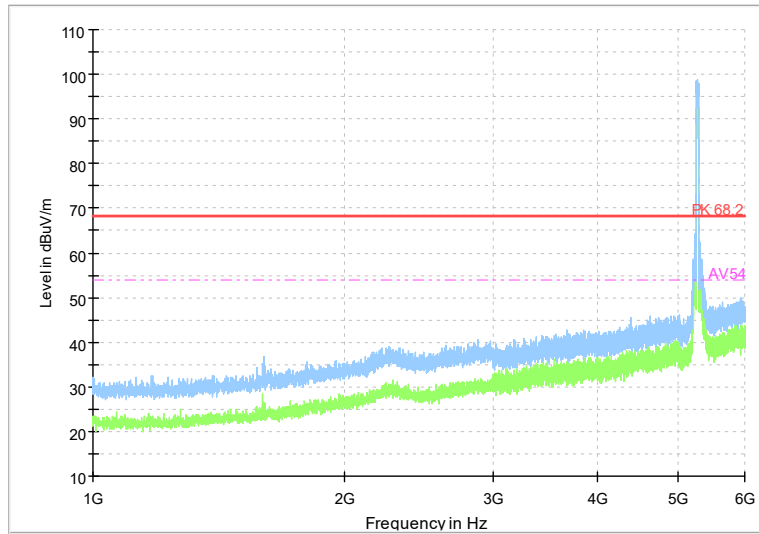

Full Spectrum

Frequency Range: 6GHz -18GHz
Detector: Av mode and PK mode
Test Mode: 802.11ax(HE20)

Full Spectrum

Frequency Range: 18GHz -40GHz
Detector: Av mode and PK mode
Test Mode: 802.11ax(HE20)

Full Spectrum

Frequency Range: 1GHz -6GHz
Detector: Av mode and PK mode
Test Mode: 802.11be(HE20)

Full Spectrum

Frequency Range: 6GHz -18GHz
Detector: Av mode and PK mode
Test Mode: 802.11be(HE20)

Full Spectrum

Frequency Range: 18GHz -40GHz
Detector: Av mode and PK mode
Test Mode: 802.11be(HE20)

Carrier frequency (MHz): 5270
Channel No.:54

Full Spectrum

Frequency Range: 1GHz -6GHz
Detector: Av mode and PK mode
Modulation type: 802.11n(HT40)

Full Spectrum

Frequency Range: 6GHz -18GHz
Detector: Av mode and PK mode
Modulation type: 802.11n(HT40)