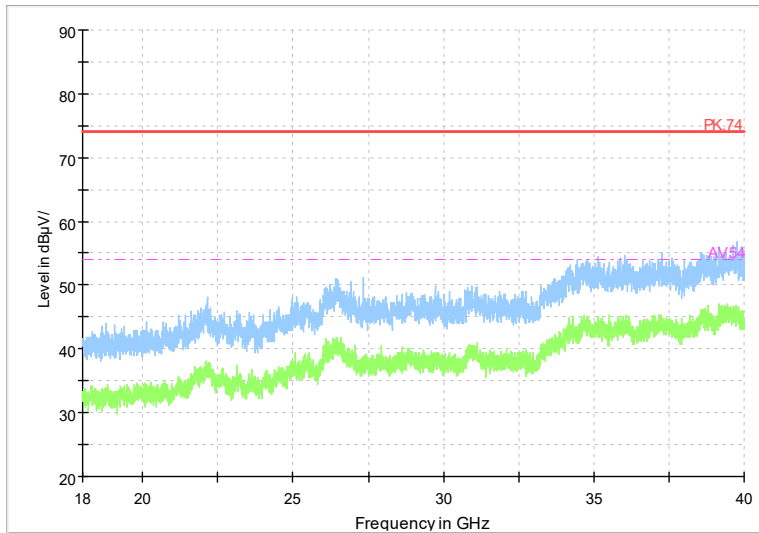

Full Spectrum

Frequency Range: 6GHz -18GHz
Detector: Av mode and PK mode
Modulation type: 802.11ax(HE160)

Full Spectrum

Frequency Range: 18GHz -40GHz
Detector: Av mode and PK mode
Modulation type: 802.11ax(HE160)

Full Spectrum

Frequency Range: 1GHz -6GHz
Detector: Av mode and PK mode
Modulation type: 802.11be(EHT160)

Full Spectrum

Frequency Range: 6GHz -18GHz
Detector: Av mode and PK mode
Modulation type: 802.11be(EHT160)

Full Spectrum

Frequency Range: 18GHz -40GHz
Detector: Av mode and PK mode
Modulation type: 802.11be(EHT160)

Carrier frequency (MHz): 5260
Channel No.:52

Full Spectrum

Frequency Range: 1GHz -6GHz
Detector: Av mode and PK mode
Modulation type: 802.11a