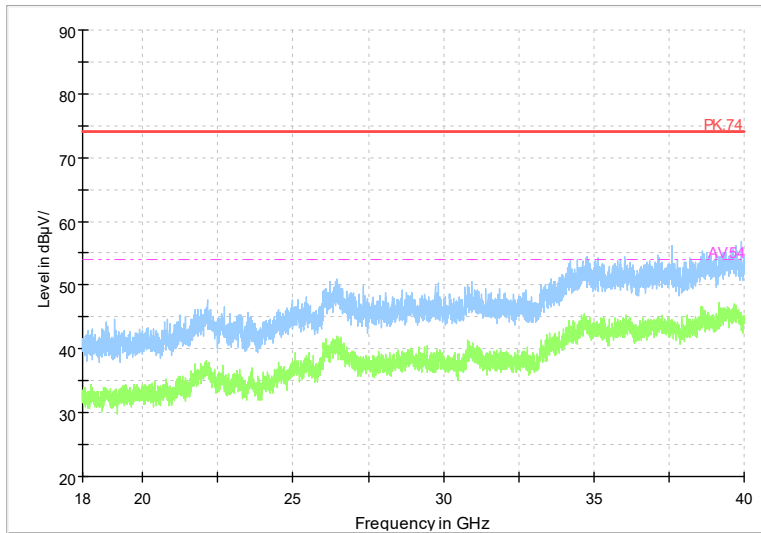

Full Spectrum

Frequency Range: 18GHz -40GHz
Detector: Av mode and PK mode
Modulation type: 802.11n(HT40)

Full Spectrum

Frequency Range: 1GHz -6GHz
Detector: Av mode and PK mode
Test Mode: 802.11ac(VHT40)

Full Spectrum

Frequency Range: 6GHz -18GHz
Detector: Av mode and PK mode
Test Mode: 802.11ac(VHT40)

Full Spectrum

Frequency Range: 18GHz -40GHz
Detector: Av mode and PK mode
Test Mode: 802.11ac(VHT40)

Full Spectrum

Frequency Range: 1GHz -6GHz
Detector: Av mode and PK mode
Test Mode: 802.11ax(HE 40)

Full Spectrum

Frequency Range: 6GHz -18GHz
Detector: Av mode and PK mode
Test Mode: 802.11ax(HE 40)

Full Spectrum

Frequency Range: 18GHz -40GHz
Detector: Av mode and PK mode
Test Mode: 802.11ax(HE40)