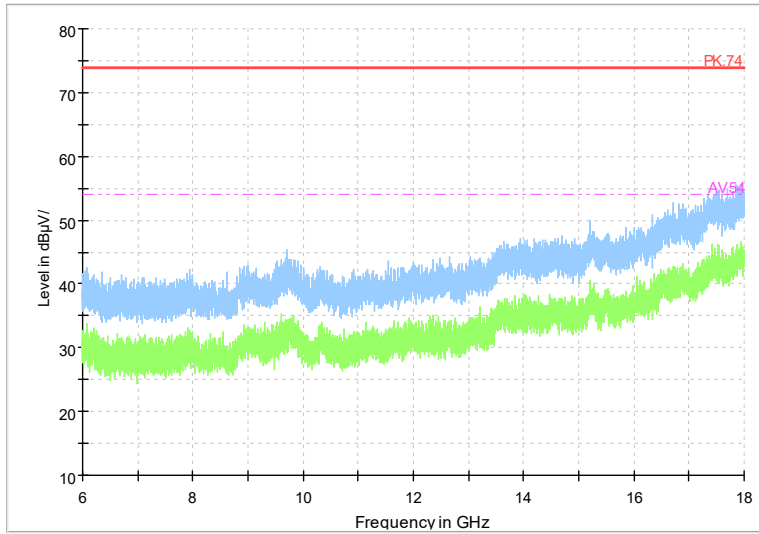

Frequency Range: 18GHz -40GHz
Detector: Av mode and PK mode
Test Mode: 802.11be(HE20)

Carrier frequency (MHz): 5190
Channel No.:38

Frequency Range: 1GHz -6GHz
Detector: Av mode and PK mode
Modulation type: 802.11n(HT40)

Frequency Range: 6GHz -18GHz
Detector: Av mode and PK mode
Modulation type: 802.11n(HT40)

Full Spectrum

Frequency Range: 18GHz -40GHz
Detector: Av mode and PK mode
Modulation type: 802.11n(HT40)

Full Spectrum

Frequency Range: 1GHz -6GHz
Detector: Av mode and PK mode
Test Mode: 802.11ac(VHT40)

Full Spectrum

Frequency Range: 6GHz -18GHz
Detector: Av mode and PK mode
Test Mode: 802.11ac(VHT40)

Full Spectrum

Frequency Range: 18GHz -40GHz
Detector: Av mode and PK mode
Test Mode: 802.11ac(VHT40)