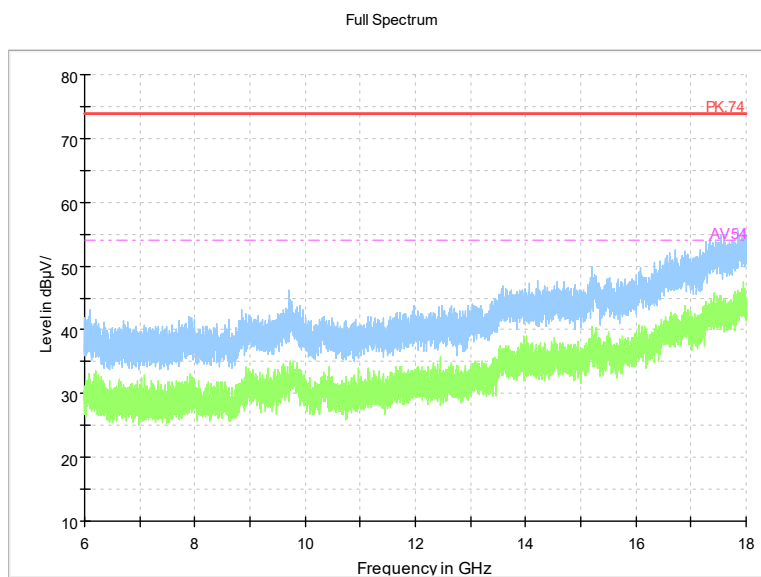

Full Spectrum

Frequency Range: 1GHz -6GHz
 Detector: Av mode and PK mode
 Test Mode: 802.11be(HE20)

Full Spectrum

Frequency Range: 6GHz -18GHz
Detector: Av mode and PK mode
Test Mode: 802.11be(HE20)

Full Spectrum

Frequency Range: 18GHz -40GHz
Detector: Av mode and PK mode
Test Mode: 802.11be(HE20)

Carrier frequency (MHz): 5190
Channel No.:38

Frequency Range: 1GHz -6GHz
Detector: Av mode and PK mode
Modulation type: 802.11n(HT40)