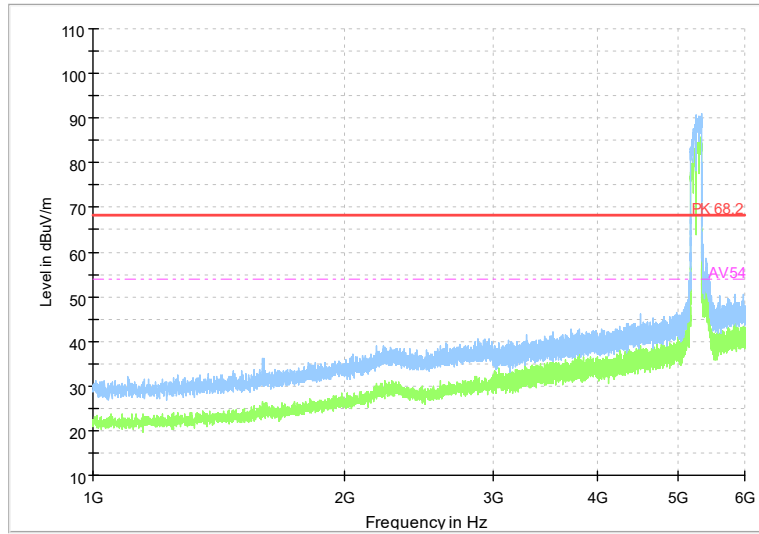

Frequency Range: 6GHz -18GHz
Detector: Av mode and PK mode
Test Mode: 802.11be(EHT80)

Full Spectrum

Frequency Range: 18GHz -40GHz
 Detector: Av mode and PK mode
 Test Mode: 802.11be(EHT80)

Carrier frequency (MHz): 5250
 Channel No.:50

Full Spectrum

Frequency Range: 1GHz -6GHz
 Detector: Av mode and PK mode
 Modulation type: 802.11ac(VHT160)

Full Spectrum

Frequency Range: 6GHz -18GHz
Detector: Av mode and PK mode
Modulation type: 802.11ac(VHT160)

Full Spectrum

Frequency Range: 18GHz -40GHz
Detector: Av mode and PK mode
Modulation type: 802.11ac(VHT160)

Full Spectrum

Frequency Range: 1GHz -6GHz
Detector: Av mode and PK mode
Modulation type: 802.11ax(HE160)