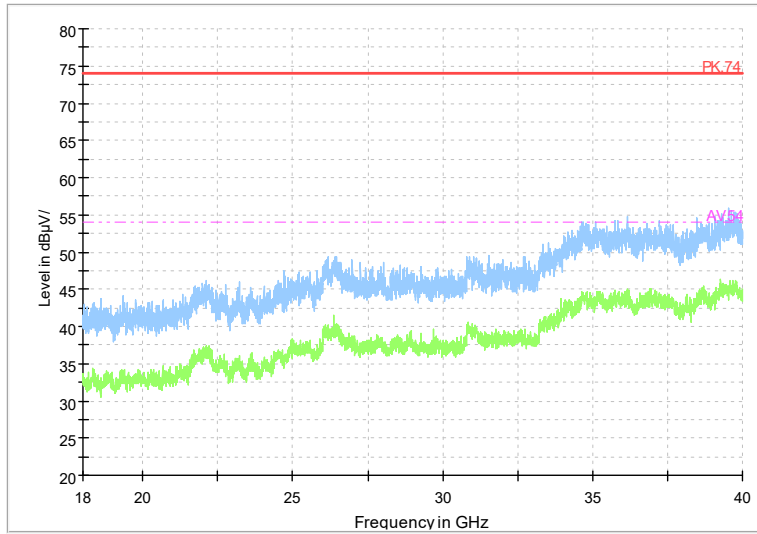

Frequency Range: 18GHz -40GHz
Detector: Av mode and PK mode
Test Mode: 802.11ax(HE20)

Full Spectrum

Frequency Range: 1GHz -6GHz
Detector: Av mode and PK mode
Test Mode: 802.11be(HE20)

Full Spectrum

Frequency Range: 6GHz -18GHz
Detector: Av mode and PK mode
Test Mode: 802.11be(HE20)

Full Spectrum

Frequency Range: 18GHz -40GHz
Detector: Av mode and PK mode
Test Mode: 802.11be(HE20)

Carrier frequency (MHz): 5320
 Channel No.:64

Full Spectrum

Frequency Range: 1GHz -6GHz
 Detector: Av mode and PK mode
 Modulation type: 802.11a

Full Spectrum

Frequency Range: 6GHz -18GHz
 Detector: Av mode and PK mode
 Modulation type: 802.11a

Full Spectrum

Frequency Range: 18GHz -40GHz
Detector: Av mode and PK mode
Modulation type: 802.11a

Full Spectrum