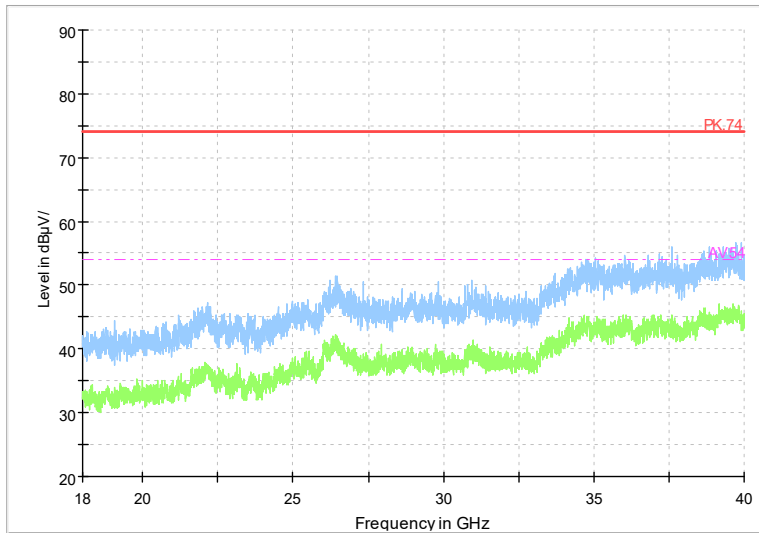

Frequency Range: 1GHz -6GHz
Detector: Av mode and PK mode
Test Mode: 802.11be(HE20)

Full Spectrum

Frequency Range: 6GHz -18GHz
Detector: Av mode and PK mode
Test Mode: 802.11be(HE20)

Full Spectrum

Frequency Range: 18GHz -40GHz
Detector: Av mode and PK mode
Test Mode: 802.11be(HE20)

Carrier frequency (MHz): 5300
Channel No.:60

Full Spectrum

Frequency Range: 1GHz -6GHz
Detector: Av mode and PK mode
Modulation type: 802.11a

Full Spectrum

Frequency Range: 6GHz -18GHz
Detector: Av mode and PK mode
Modulation type: 802.11a

Full Spectrum

Frequency Range: 18GHz -40GHz
Detector: Av mode and PK mode
Modulation type: 802.11a

Full Spectrum

Frequency Range: 1GHz -6GHz
Detector: Av mode and PK mode
Modulation type: 802.11n(HT20)

Full Spectrum