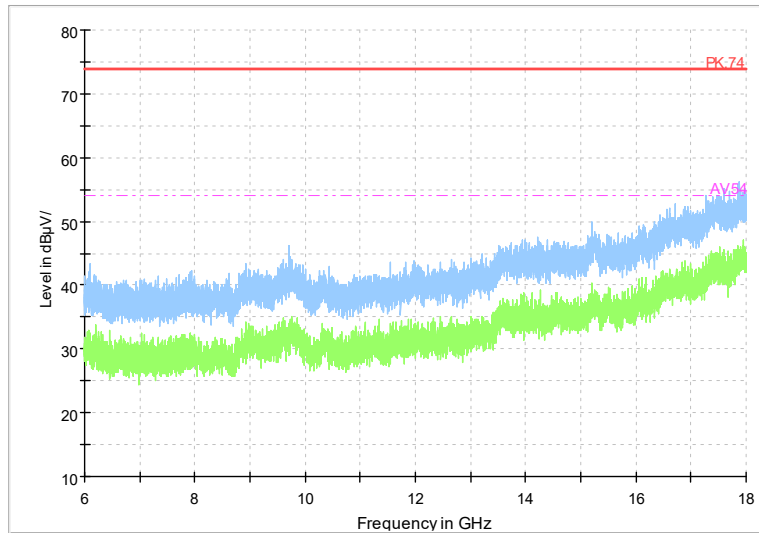

Frequency Range: 18GHz -40GHz
Detector: Av mode and PK mode
Test Mode: 802.11ac(VHT80)

Full Spectrum

Frequency Range: 1GHz -6GHz
Detector: Av mode and PK mode
Test Mode: 802.11ax(HE80)

Full Spectrum

Frequency Range: 6GHz -18GHz
Detector: Av mode and PK mode
Test Mode: 802.11ax(HE80)

Full Spectrum

Frequency Range: 18GHz -40GHz
Detector: Av mode and PK mode
Test Mode: 802.11ax(HE80)

Full Spectrum

Frequency Range: 1GHz -6GHz
Detector: Av mode and PK mode
Test Mode: 802.11be(EHT80)

Full Spectrum

Frequency Range: 6GHz -18GHz
Detector: Av mode and PK mode
Test Mode: 802.11be(EHT80)

Full Spectrum

Frequency Range: 18GHz -40GHz
 Detector: Av mode and PK mode
 Test Mode: 802.11be(EHT80)

Carrier frequency (MHz): 5250
 Channel No.:50