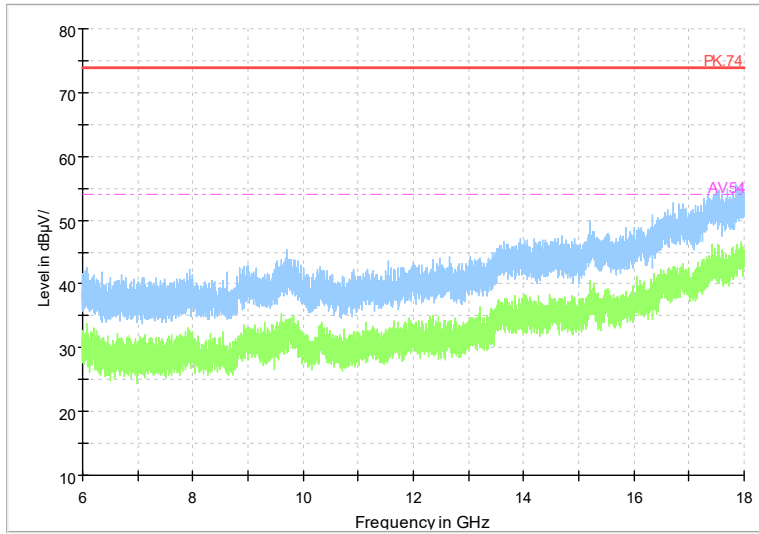

Frequency Range: 18GHz -40GHz
Detector: Av mode and PK mode
Test Mode: 802.11ac(VHT40)

Full Spectrum

Frequency Range: 1GHz -6GHz
Detector: Av mode and PK mode
Test Mode: 802.11ax(HE 40)

Full Spectrum

Frequency Range: 6GHz -18GHz
Detector: Av mode and PK mode
Test Mode: 802.11ax(HE 40)

Full Spectrum

Frequency Range: 18GHz -40GHz
Detector: Av mode and PK mode
Test Mode: 802.11ax(HE40)

Full Spectrum

Frequency Range: 1GHz -6GHz
Detector: Av mode and PK mode
Test Mode: 802.11be(EHT40)

Full Spectrum

Frequency Range: 6GHz -18GHz
Detector: Av mode and PK mode
Test Mode: 802.11be(EHT40)

Full Spectrum

Frequency Range: 18GHz -40GHz
Detector: Av mode and PK mode
Test Mode: 802.11be(EHT40)

Carrier frequency (MHz): 5210
Channel No.:42