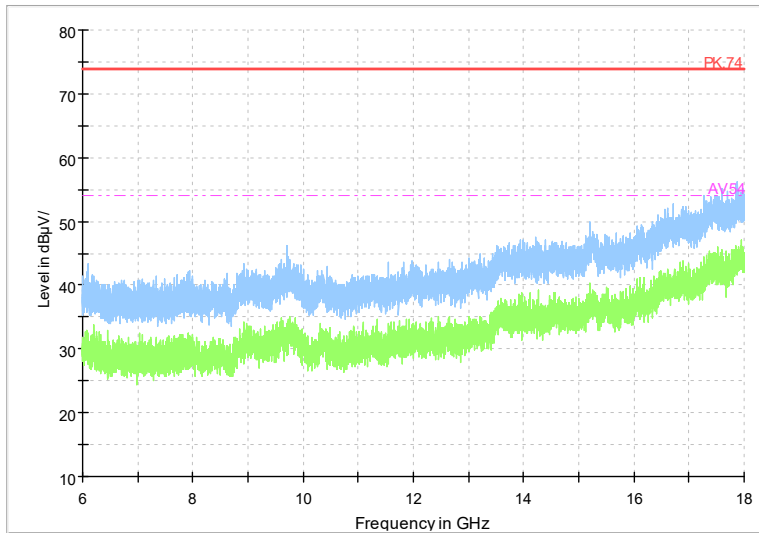

Frequency Range: 6GHz -18GHz
Detector: Av mode and PK mode
Test Mode: 802.11ac(VHT20)

Full Spectrum

Frequency Range: 18GHz -40GHz
 Detector: Av mode and PK mode
 Test Mode: 802.11ac(VHT20)

Full Spectrum

Frequency Range: 1GHz -6GHz
 Detector: Av mode and PK mode
 Test Mode: 802.11ax(HE20)

Full Spectrum

Frequency Range: 6GHz -18GHz
Detector: Av mode and PK mode
Test Mode: 802.11ax(HE20)

Full Spectrum

Frequency Range: 18GHz -40GHz
Detector: Av mode and PK mode
Test Mode: 802.11ax(HE20)

Full Spectrum

Frequency Range: 1GHz -6GHz
Detector: Av mode and PK mode
Test Mode: 802.11be(HE20)

Full Spectrum

Frequency Range: 6GHz -18GHz
Detector: Av mode and PK mode
Test Mode: 802.11be(HE20)

Full Spectrum

Frequency Range: 18GHz -40GHz
Detector: Av mode and PK mode
Test Mode: 802.11be(HE20)