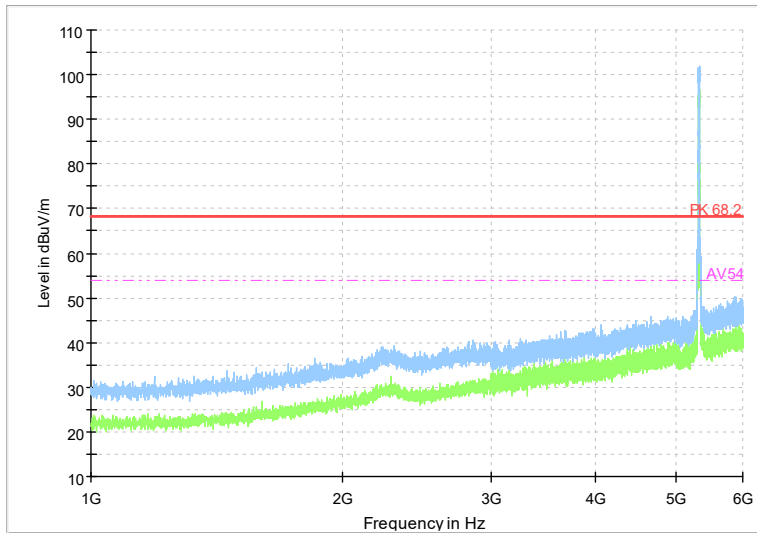

Full Spectrum

Frequency Range: 18GHz -40GHz
Detector: Av mode and PK mode
Test Mode: 802.11be(HE20)

Carrier frequency (MHz): 5320
 Channel No.:64

Full Spectrum

Frequency Range: 1GHz -6GHz
 Detector: Av mode and PK mode
 Modulation type: 802.11a

Full Spectrum

Frequency Range: 6GHz -18GHz
 Detector: Av mode and PK mode
 Modulation type: 802.11a

Full Spectrum

Frequency Range: 18GHz -40GHz
Detector: Av mode and PK mode
Modulation type: 802.11a

Full Spectrum

Frequency Range: 1GHz -6GHz
Detector: Av mode and PK mode
Modulation type: 802.11n(HT20)

Full Spectrum

Frequency Range: 6GHz -18GHz
Detector: Av mode and PK mode
Modulation type: 802.11n(HT20)

Full Spectrum