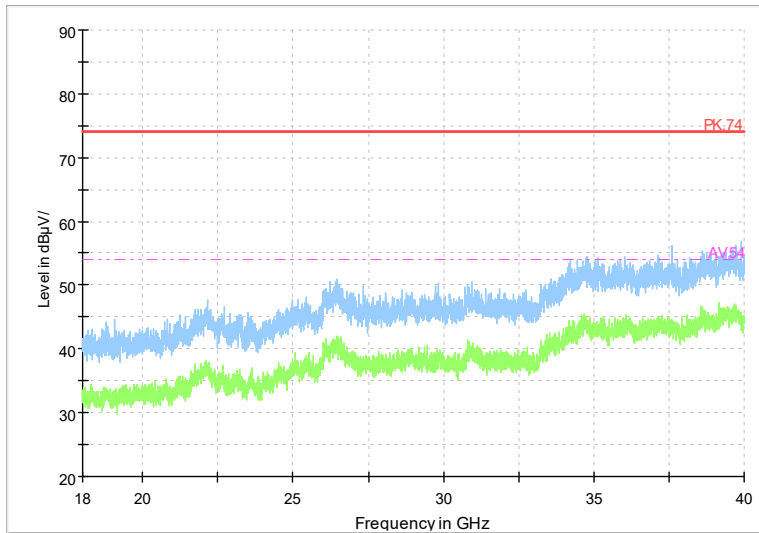

Full Spectrum

Frequency Range: 1GHz -6GHz
Detector: Av mode and PK mode
Test Mode: 802.11ac(VHT40)

Full Spectrum

Frequency Range: 6GHz -18GHz
Detector: Av mode and PK mode
Test Mode: 802.11ac(VHT40)

Full Spectrum

Frequency Range: 18GHz -40GHz
 Detector: Av mode and PK mode
 Test Mode: 802.11ac(VHT40)

Full Spectrum

Frequency Range: 1GHz -6GHz
 Detector: Av mode and PK mode
 Test Mode: 802.11ax(HE 40)

Full Spectrum

Frequency Range: 6GHz -18GHz
Detector: Av mode and PK mode
Test Mode: 802.11ax(HE 40)

Full Spectrum

Frequency Range: 18GHz -40GHz
Detector: Av mode and PK mode
Test Mode: 802.11ax(HE40)

Full Spectrum

Frequency Range: 1GHz -6GHz
Detector: Av mode and PK mode
Test Mode: 802.11be(EHT40)