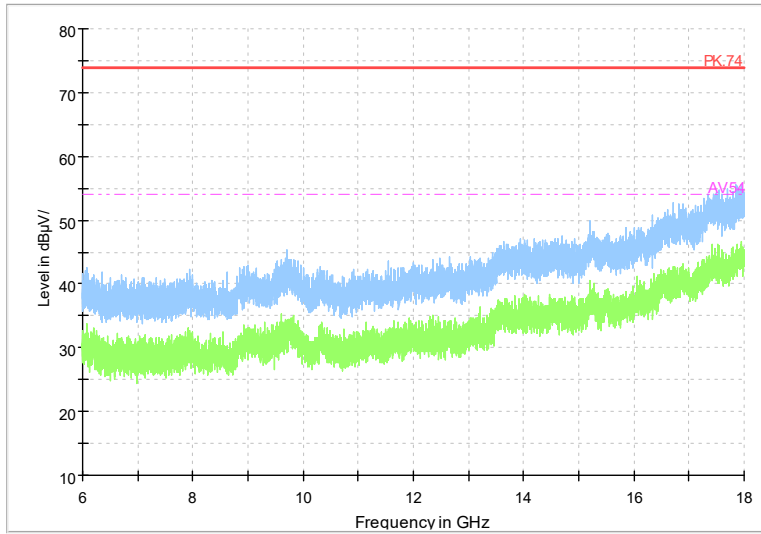

Full Spectrum

Frequency Range: 18GHz -40GHz
Detector: Av mode and PK mode
Modulation type: 802.11n(HT40)

Full Spectrum

Frequency Range: 1GHz -6GHz
Detector: Av mode and PK mode
Test Mode: 802.11ac(VHT40)

Full Spectrum

Frequency Range: 6GHz -18GHz
Detector: Av mode and PK mode
Test Mode: 802.11ac(VHT40)

Full Spectrum

Frequency Range: 18GHz -40GHz
Detector: Av mode and PK mode
Test Mode: 802.11ac(VHT40)

Full Spectrum

Frequency Range: 1GHz -6GHz
Detector: Av mode and PK mode
Test Mode: 802.11ax(HE 40)

Full Spectrum

Frequency Range: 6GHz -18GHz
Detector: Av mode and PK mode
Test Mode: 802.11ax(HE 40)

Full Spectrum

Frequency Range: 18GHz -40GHz
Detector: Av mode and PK mode
Test Mode: 802.11ax(HE40)