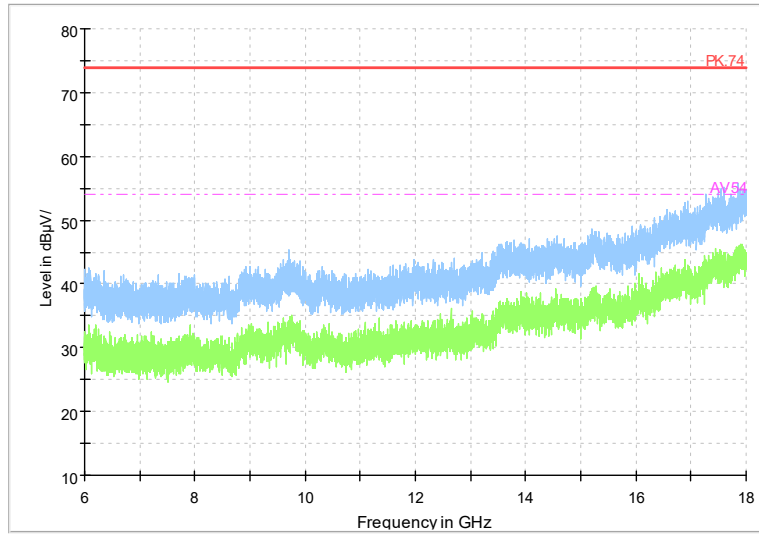

Full Spectrum

Frequency Range: 18GHz -40GHz
Detector: Av mode and PK mode
Modulation type: 802.11a

Full Spectrum

Frequency Range: 1GHz -6GHz
Detector: Av mode and PK mode
Modulation type: 802.11n(HT20)

Full Spectrum

Frequency Range: 6GHz -18GHz
Detector: Av mode and PK mode
Modulation type: 802.11n(HT20)

Full Spectrum

Frequency Range: 18GHz -40GHz
Detector: Av mode and PK mode
Modulation type: 802.11n(HT20)

Full Spectrum

Frequency Range: 1GHz -6GHz
Detector: Av mode and PK mode
Test Mode: 802.11ac(VHT20)

Full Spectrum

Frequency Range: 6GHz -18GHz
Detector: Av mode and PK mode
Test Mode: 802.11ac(VHT20)

Full Spectrum

Frequency Range: 18GHz -40GHz
Detector: Av mode and PK mode
Test Mode: 802.11ac(VHT20)