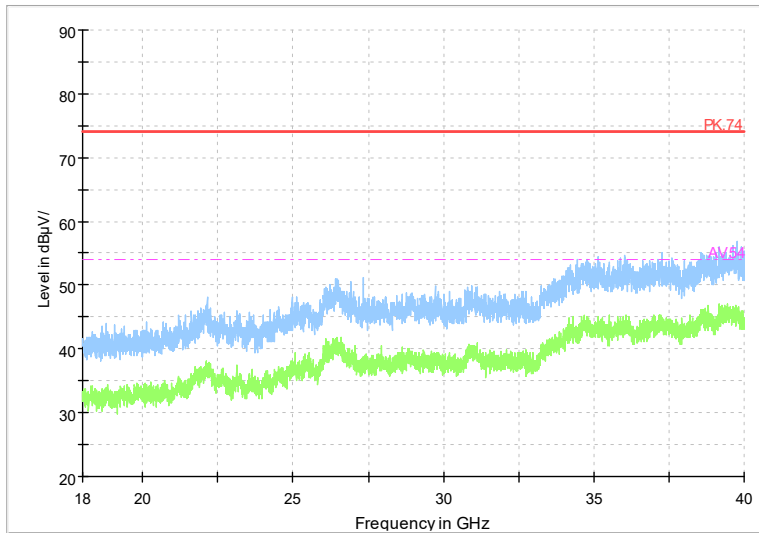

Frequency Range: 6GHz -18GHz
Detector: Av mode and PK mode
Test Mode: 802.11be(EHT80)

Full Spectrum

Frequency Range: 18GHz -40GHz
 Detector: Av mode and PK mode
 Test Mode: 802.11be(EHT80)

Carrier frequency (MHz): 5250
 Channel No.:50

Full Spectrum

Frequency Range: 1GHz -6GHz
 Detector: Av mode and PK mode
 Modulation type: 802.11ac(VHT160)

Full Spectrum

Frequency Range: 6GHz -18GHz
Detector: Av mode and PK mode
Modulation type: 802.11ac(VHT160)

Full Spectrum

Frequency Range: 18GHz -40GHz
Detector: Av mode and PK mode
Modulation type: 802.11ac(VHT160)

Full Spectrum

Frequency Range: 1GHz -6GHz
Detector: Av mode and PK mode
Modulation type: 802.11ax(HE160)

Full Spectrum

Frequency Range: 6GHz -18GHz
Detector: Av mode and PK mode
Modulation type: 802.11ax(HE160)

Full Spectrum

Frequency Range: 18GHz -40GHz
Detector: Av mode and PK mode
Modulation type: 802.11ax(HE160)