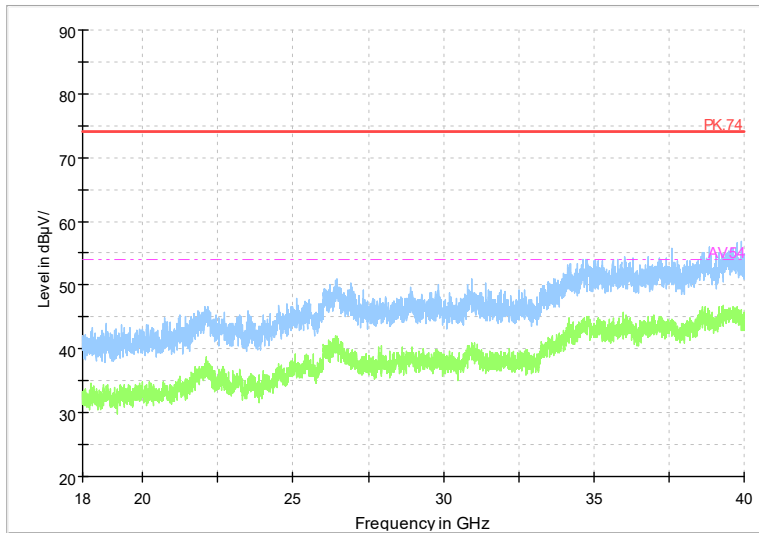

Frequency Range: 1GHz -6GHz
Detector: Av mode and PK mode
Test Mode: 802.11ax(HE20)

Full Spectrum

Frequency Range: 6GHz -18GHz
Detector: Av mode and PK mode
Test Mode: 802.11ax(HE20)

Full Spectrum

Frequency Range: 18GHz -40GHz
 Detector: Av mode and PK mode
 Test Mode: 802.11ax(HE20)

Full Spectrum

Frequency Range: 1GHz -6GHz
 Detector: Av mode and PK mode
 Test Mode: 802.11be(HE20)

Full Spectrum

Frequency Range: 6GHz -18GHz
Detector: Av mode and PK mode
Test Mode: 802.11be(HE20)

Full Spectrum

Frequency Range: 18GHz -40GHz
Detector: Av mode and PK mode
Test Mode: 802.11be(HE20)

Carrier frequency (MHz): 5190
Channel No.:38

Frequency Range: 1GHz -6GHz
Detector: Av mode and PK mode
Modulation type: 802.11n(HT40)