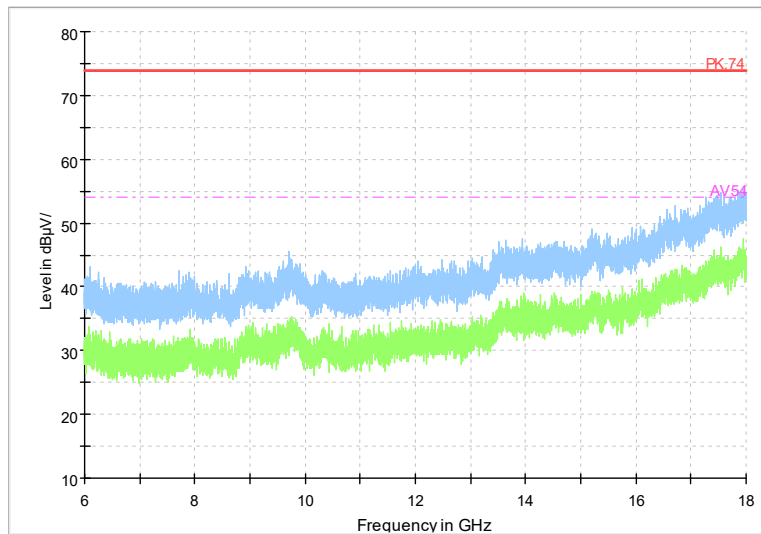

Full Spectrum

Frequency Range: 1GHz -6GHz
Detector: Av mode and PK mode
Modulation type: 802.11be(EHT160)

Full Spectrum

Frequency Range: 6GHz -18GHz
Detector: Av mode and PK mode
Modulation type: 802.11be(EHT160)

Full Spectrum

Frequency Range: 18GHz -40GHz
Detector: Av mode and PK mode
Modulation type: 802.11be(EHT160)

Carrier frequency (MHz): 5260
Channel No.:52

Full Spectrum

Frequency Range: 1GHz -6GHz
Detector: Av mode and PK mode
Modulation type: 802.11a

Full Spectrum

Frequency Range: 6GHz -18GHz
Detector: Av mode and PK mode
Modulation type: 802.11a

Full Spectrum

Frequency Range: 18GHz -40GHz
Detector: Av mode and PK mode
Modulation type: 802.11a

Full Spectrum