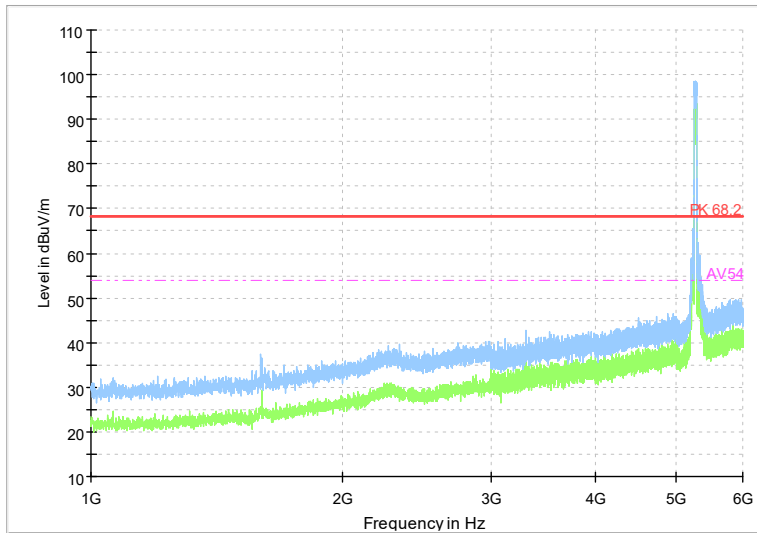

Full Spectrum

Frequency Range: 18GHz -40GHz
Detector: Av mode and PK mode
Modulation type: 802.11n(HT40)

Full Spectrum

Frequency Range: 1GHz -6GHz
Detector: Av mode and PK mode
Test Mode: 802.11ac(VHT40)

Full Spectrum

Frequency Range: 6GHz -18GHz
Detector: Av mode and PK mode
Test Mode: 802.11ac(VHT40)

Full Spectrum

Frequency Range: 18GHz -40GHz
Detector: Av mode and PK mode
Test Mode: 802.11ac(VHT40)

Full Spectrum

Frequency Range: 1GHz -6GHz
Detector: Av mode and PK mode
Test Mode: 802.11ax(HE 40)

Full Spectrum

Frequency Range: 6GHz -18GHz
Detector: Av mode and PK mode
Test Mode: 802.11ax(HE 40)

Full Spectrum

Frequency Range: 18GHz -40GHz
Detector: Av mode and PK mode
Test Mode: 802.11ax(HE40)