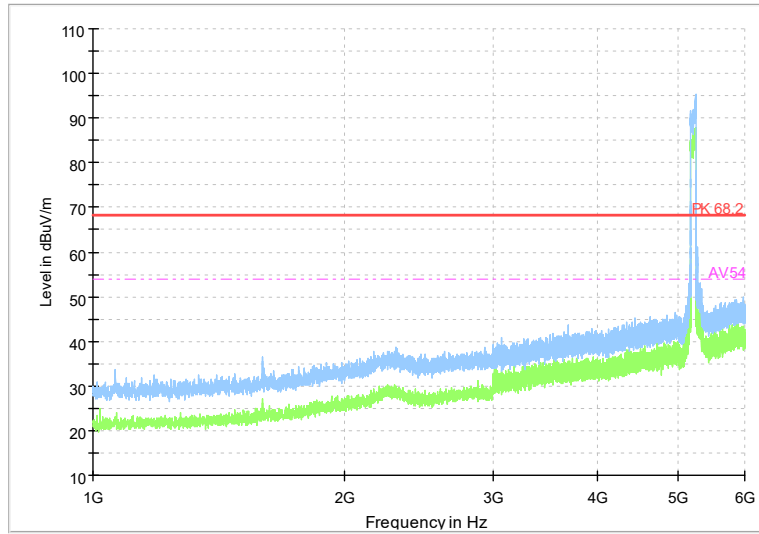

Full Spectrum

Frequency Range: 1GHz -6GHz
Detector: Av mode and PK mode
Test Mode: 802.11ac(VHT80)

Full Spectrum

Frequency Range: 6GHz -18GHz
Detector: Av mode and PK mode
Test Mode: 802.11ac(VHT80)

Full Spectrum

Frequency Range: 18GHz -40GHz
Detector: Av mode and PK mode
Test Mode: 802.11ac(VHT80)

Full Spectrum

Frequency Range: 1GHz -6GHz
Detector: Av mode and PK mode
Test Mode: 802.11ax(HE80)

Full Spectrum

Frequency Range: 6GHz -18GHz
Detector: Av mode and PK mode
Test Mode: 802.11ax(HE80)

Full Spectrum

Frequency Range: 18GHz -40GHz
Detector: Av mode and PK mode
Test Mode: 802.11ax(HE80)

Full Spectrum

Frequency Range: 1GHz -6GHz
Detector: Av mode and PK mode
Test Mode: 802.11be(EHT80)

Full Spectrum