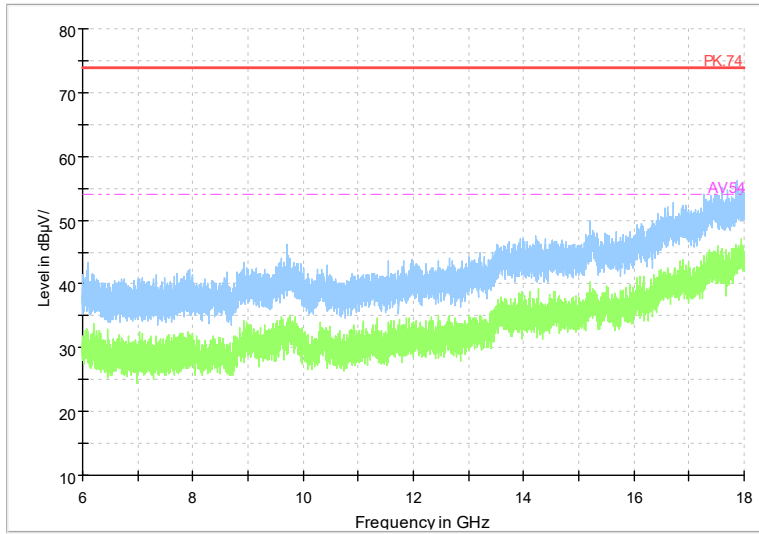

Frequency Range: 6GHz -18GHz
Detector: Av mode and PK mode
Test Mode: 802.11be(EHT40)

Full Spectrum

Frequency Range: 18GHz -40GHz
Detector: Av mode and PK mode
Test Mode: 802.11be(EHT40)

Carrier frequency (MHz): 5210
Channel No.:42

Full Spectrum

Frequency Range: 1GHz -6GHz
Detector: Av mode and PK mode
Test Mode: 802.11ac(VHT80)

Full Spectrum

Frequency Range: 6GHz -18GHz
Detector: Av mode and PK mode
Test Mode: 802.11ac(VHT80)

Full Spectrum

Frequency Range: 18GHz -40GHz
Detector: Av mode and PK mode
Test Mode: 802.11ac(VHT80)

Full Spectrum

Frequency Range: 1GHz -6GHz
Detector: Av mode and PK mode
Test Mode: 802.11ax(HE80)

Full Spectrum

Frequency Range: 6GHz -18GHz
Detector: Av mode and PK mode
Test Mode: 802.11ax(HE80)