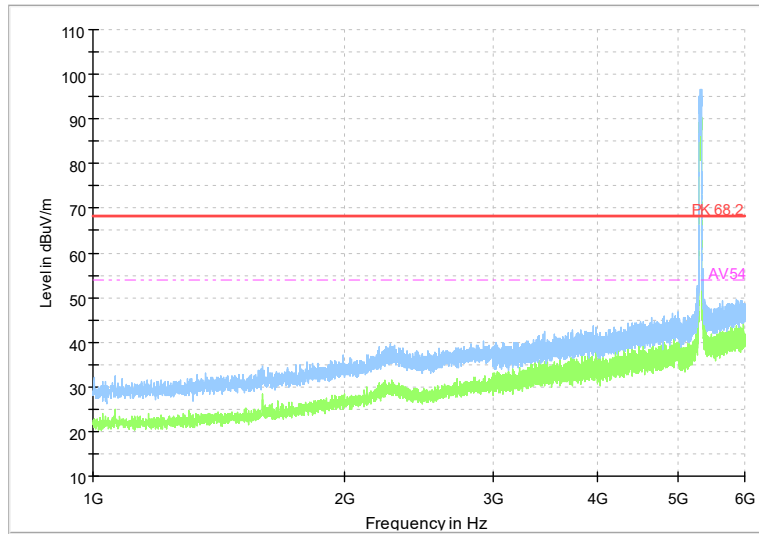

Frequency Range: 1GHz -6GHz
Detector: Av mode and PK mode
Test Mode: 802.11ax(HE 40)

Full Spectrum

Frequency Range: 6GHz -18GHz
Detector: Av mode and PK mode
Test Mode: 802.11ax(HE 40)

Full Spectrum

Frequency Range: 18GHz -40GHz
Detector: Av mode and PK mode
Test Mode: 802.11ax(HE40)

Full Spectrum

Frequency Range: 1GHz -6GHz
Detector: Av mode and PK mode
Test Mode: 802.11be(EHT40)

Full Spectrum

Frequency Range: 6GHz -18GHz
Detector: Av mode and PK mode
Test Mode: 802.11be(EHT40)

Full Spectrum

Frequency Range: 18GHz -40GHz
Detector: Av mode and PK mode
Test Mode: 802.11be(EHT40)

Carrier frequency (MHz): 5310
Channel No.:62

Full Spectrum

Frequency Range: 1GHz -6GHz
Detector: Av mode and PK mode
Modulation type: 802.11n(HT40)