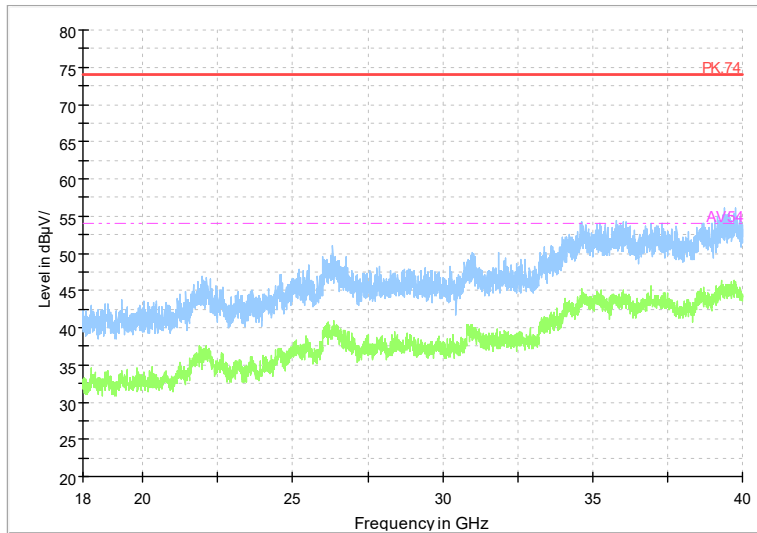

Frequency Range: 18GHz -40GHz
Detector: Av mode and PK mode
Test Mode: 802.11be(EHT40)

Carrier frequency (MHz): 5310
Channel No.:62

Full Spectrum

Frequency Range: 1GHz -6GHz
Detector: Av mode and PK mode
Modulation type: 802.11n(HT40)

Full Spectrum

Frequency Range: 6GHz -18GHz
Detector: Av mode and PK mode
Modulation type: 802.11n(HT40)

Full Spectrum

Frequency Range: 18GHz -40GHz
Detector: Av mode and PK mode
Modulation type: 802.11n(HT40)