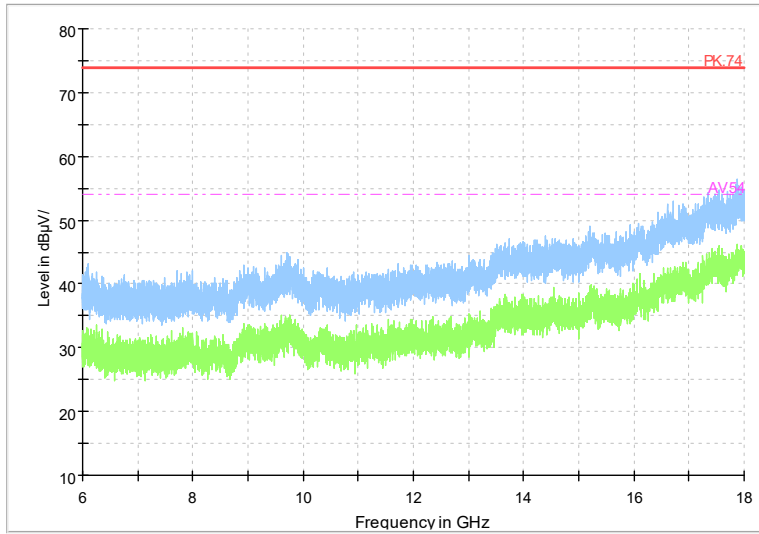

Full Spectrum

Frequency Range: 6GHz -18GHz
Detector: Av mode and PK mode
Test Mode: 802.11ax(HE20)

Full Spectrum

Frequency Range: 18GHz -40GHz
Detector: Av mode and PK mode
Test Mode: 802.11ax(HE20)

Full Spectrum

Frequency Range: 1GHz -6GHz
Detector: Av mode and PK mode
Test Mode: 802.11be(HE20)

Full Spectrum

Frequency Range: 6GHz -18GHz
Detector: Av mode and PK mode
Test Mode: 802.11be(HE20)

Full Spectrum

Frequency Range: 18GHz -40GHz
Detector: Av mode and PK mode
Test Mode: 802.11be(HE20)

Carrier frequency (MHz): 5300
Channel No.:60

Full Spectrum

Frequency Range: 1GHz -6GHz
Detector: Av mode and PK mode
Modulation type: 802.11a

Full Spectrum

Frequency Range: 6GHz -18GHz
Detector: Av mode and PK mode
Modulation type: 802.11a