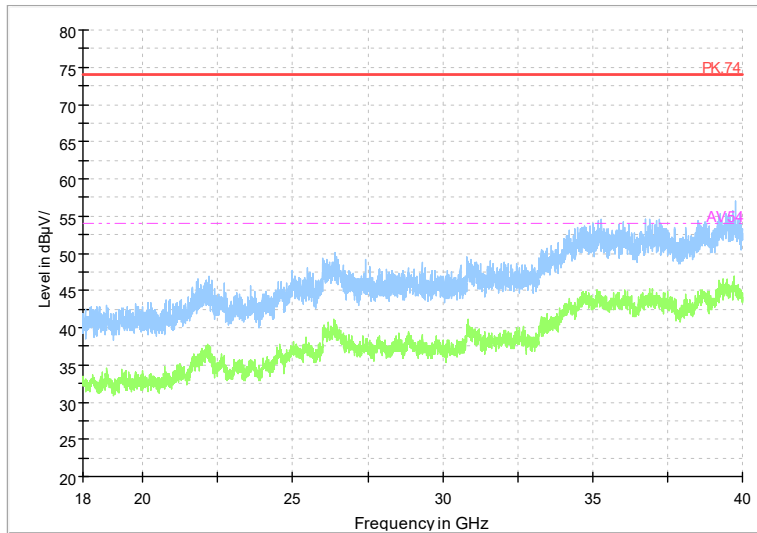

Full Spectrum

Frequency Range: 18GHz -40GHz
Detector: Av mode and PK mode
Test Mode: 802.11be(HE20)

Carrier frequency (MHz): 5320
 Channel No.:64

Full Spectrum

Frequency Range: 1GHz -6GHz
 Detector: Av mode and PK mode
 Modulation type: 802.11a

Full Spectrum

Frequency Range: 6GHz -18GHz
 Detector: Av mode and PK mode
 Modulation type: 802.11a

Full Spectrum

Frequency Range: 18GHz -40GHz
Detector: Av mode and PK mode
Modulation type: 802.11a

Full Spectrum

Frequency Range: 1GHz -6GHz
Detector: Av mode and PK mode
Modulation type: 802.11n(HT20)

Full Spectrum

Frequency Range: 6GHz -18GHz
Detector: Av mode and PK mode
Modulation type: 802.11n(HT20)

Full Spectrum