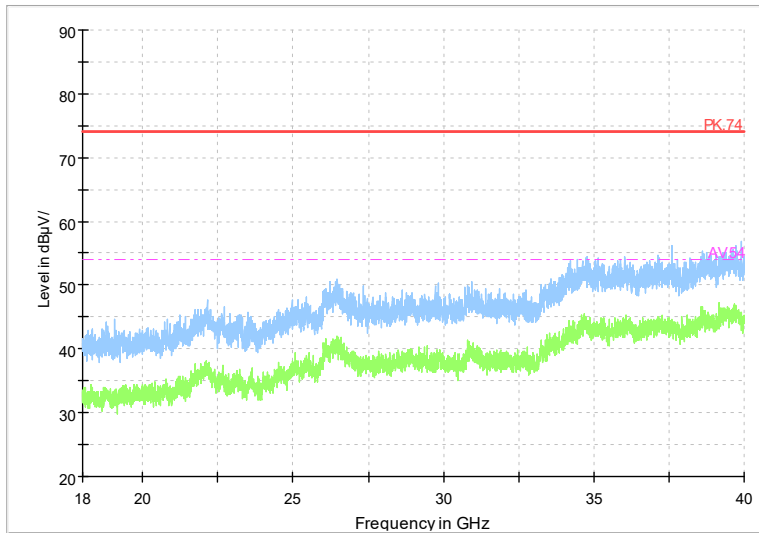

Frequency Range: 18GHz -40GHz
Detector: Av mode and PK mode
Test Mode: 802.11ac(VHT40)

Full Spectrum

Frequency Range: 1GHz -6GHz
Detector: Av mode and PK mode
Test Mode: 802.11ax(HE 40)

Full Spectrum

Frequency Range: 6GHz -18GHz
Detector: Av mode and PK mode
Test Mode: 802.11ax(HE 40)

Full Spectrum

Frequency Range: 18GHz -40GHz
Detector: Av mode and PK mode
Test Mode: 802.11ax(HE40)

Full Spectrum

Frequency Range: 1GHz -6GHz
Detector: Av mode and PK mode
Test Mode: 802.11be(EHT40)

Full Spectrum

Frequency Range: 6GHz -18GHz
Detector: Av mode and PK mode
Test Mode: 802.11be(EHT40)

Full Spectrum

Frequency Range: 18GHz -40GHz
Detector: Av mode and PK mode
Test Mode: 802.11be(EHT40)

Carrier frequency (MHz): 5210
Channel No.:42