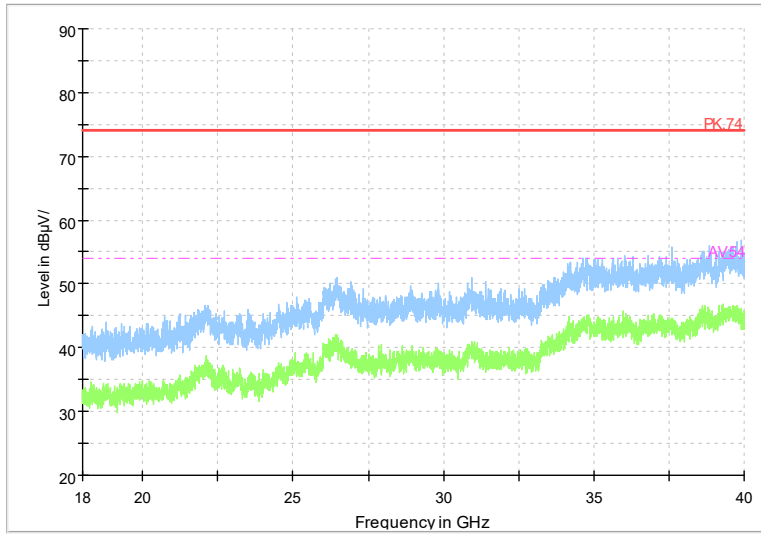

Full Spectrum

Frequency Range: 18GHz -40GHz
 Detector: Av mode and PK mode
 Modulation type: 802.11n(HT20)

Full Spectrum

Frequency Range: 1GHz -6GHz
 Detector: Av mode and PK mode
 Test Mode: 802.11ac(VHT20)

Full Spectrum

Frequency Range: 6GHz -18GHz
Detector: Av mode and PK mode
Test Mode: 802.11ac(VHT20)

Full Spectrum

Frequency Range: 18GHz -40GHz
Detector: Av mode and PK mode
Test Mode: 802.11ac(VHT20)

Full Spectrum

Frequency Range: 1GHz -6GHz
Detector: Av mode and PK mode
Test Mode: 802.11ax(HE20)

Full Spectrum

Frequency Range: 6GHz -18GHz
Detector: Av mode and PK mode
Test Mode: 802.11ax(HE20)

Full Spectrum

Frequency Range: 18GHz -40GHz
 Detector: Av mode and PK mode
 Test Mode: 802.11ax(HE20)