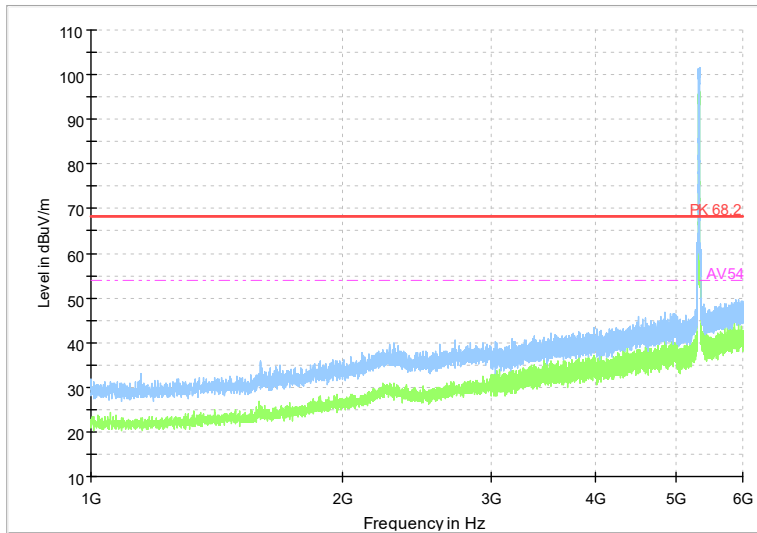

Frequency Range: 1GHz -6GHz
Detector: Av mode and PK mode
Modulation type: 802.11n(HT20)

Full Spectrum

Frequency Range: 6GHz -18GHz
Detector: Av mode and PK mode
Modulation type: 802.11n(HT20)

Full Spectrum

Frequency Range: 18GHz -40GHz
Detector: Av mode and PK mode
Modulation type: 802.11n(HT20)

Full Spectrum

Frequency Range: 1GHz -6GHz
Detector: Av mode and PK mode
Test Mode: 802.11ac(VHT20)

Full Spectrum

Frequency Range: 6GHz -18GHz
Detector: Av mode and PK mode
Test Mode: 802.11ac(VHT20)

Full Spectrum

Frequency Range: 18GHz -40GHz
 Detector: Av mode and PK mode
 Test Mode: 802.11ac(VHT20)

Full Spectrum

Frequency Range: 1GHz -6GHz
 Detector: Av mode and PK mode
 Test Mode: 802.11ax(HE20)