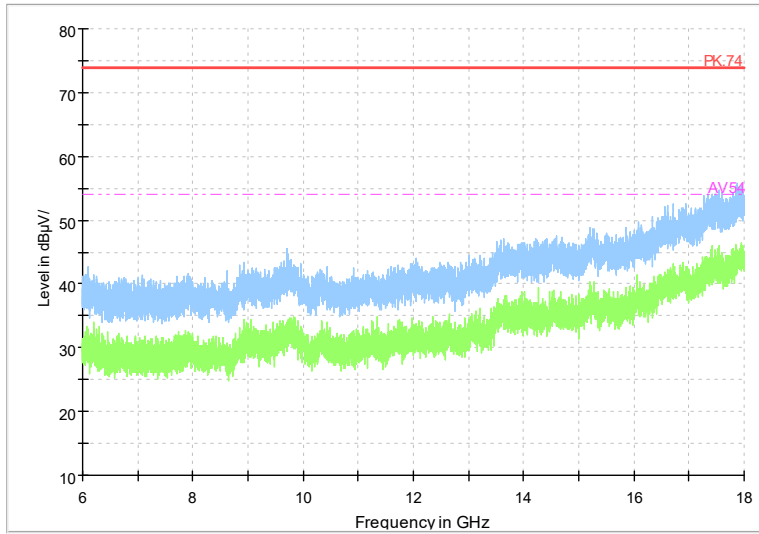

Full Spectrum

Frequency Range: 6GHz -18GHz
Detector: Av mode and PK mode
Test Mode: 802.11ax(HE20)

Full Spectrum

Frequency Range: 18GHz -40GHz
Detector: Av mode and PK mode
Test Mode: 802.11ax(HE20)

Full Spectrum

Frequency Range: 1GHz -6GHz
Detector: Av mode and PK mode
Test Mode: 802.11be(HE20)

Full Spectrum

Frequency Range: 6GHz -18GHz
Detector: Av mode and PK mode
Test Mode: 802.11be(HE20)

Full Spectrum

Frequency Range: 18GHz -40GHz
Detector: Av mode and PK mode
Test Mode: 802.11be(HE20)

Carrier frequency (MHz): 5270
Channel No.:54

Full Spectrum

Frequency Range: 1GHz -6GHz
Detector: Av mode and PK mode
Modulation type: 802.11n(HT40)

Full Spectrum

Frequency Range: 6GHz -18GHz
Detector: Av mode and PK mode
Modulation type: 802.11n(HT40)