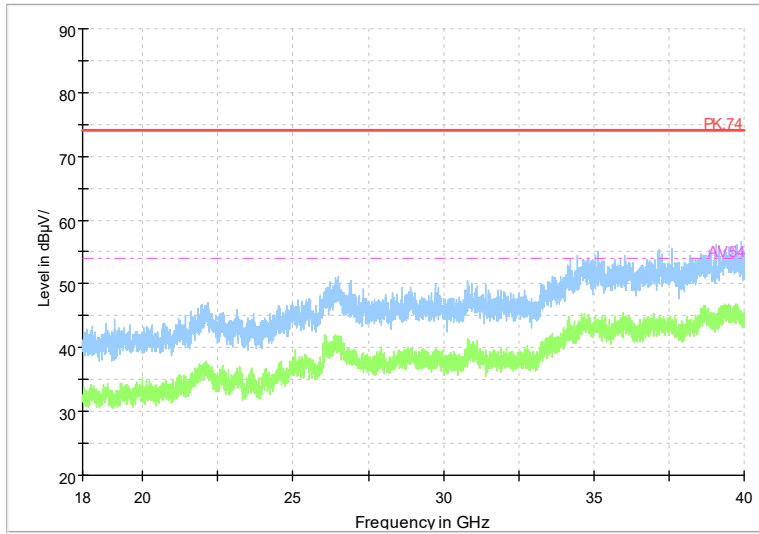

Frequency Range: 1GHz -6GHz
Detector: Av mode and PK mode
Modulation type: 802.11n(HT20)

Full Spectrum

Frequency Range: 6GHz -18GHz
Detector: Av mode and PK mode
Modulation type: 802.11n(HT20)

Full Spectrum

Frequency Range: 18GHz -40GHz
Detector: Av mode and PK mode
Modulation type: 802.11n(HT20)

Full Spectrum

Frequency Range: 1GHz -6GHz
 Detector: Av mode and PK mode
 Test Mode: 802.11ac(VHT20)

Full Spectrum

Frequency Range: 6GHz -18GHz
 Detector: Av mode and PK mode
 Test Mode: 802.11ac(VHT20)

Full Spectrum

Frequency Range: 18GHz -40GHz
Detector: Av mode and PK mode
Test Mode: 802.11ac(VHT20)

Full Spectrum

Frequency Range: 1GHz -6GHz
Detector: Av mode and PK mode
Test Mode: 802.11ax(HE20)