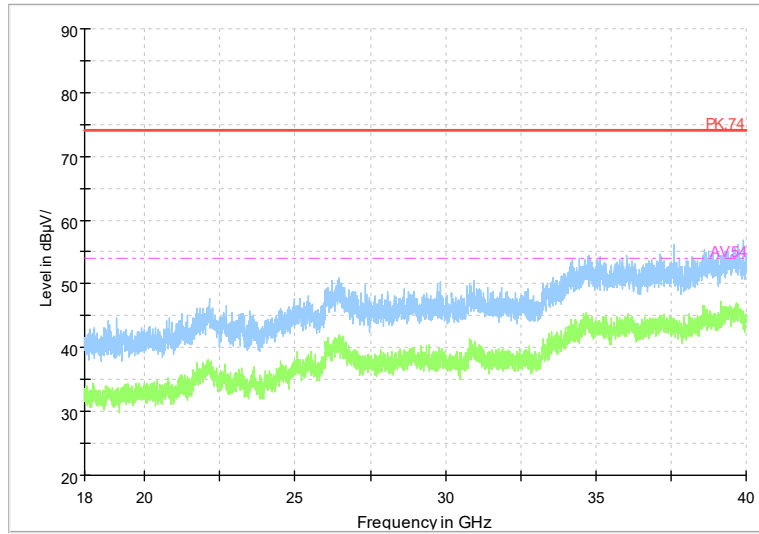

Frequency Range: 1GHz -6GHz
Detector: Av mode and PK mode
Test Mode: 802.11ax(HE 40)

Full Spectrum

Frequency Range: 6GHz -18GHz
Detector: Av mode and PK mode
Test Mode: 802.11ax(HE 40)

Full Spectrum

Frequency Range: 18GHz -40GHz
Detector: Av mode and PK mode
Test Mode: 802.11ax(HE40)

Full Spectrum

Frequency Range: 1GHz -6GHz
Detector: Av mode and PK mode
Test Mode: 802.11be(EHT40)

Full Spectrum

Frequency Range: 6GHz -18GHz
Detector: Av mode and PK mode
Test Mode: 802.11be(EHT40)

Full Spectrum

Frequency Range: 18GHz -40GHz
Detector: Av mode and PK mode
Test Mode: 802.11be(EHT40)

Carrier frequency (MHz): 5310
Channel No.:62

Full Spectrum

Frequency Range: 1GHz -6GHz
Detector: Av mode and PK mode
Modulation type: 802.11n(HT40)