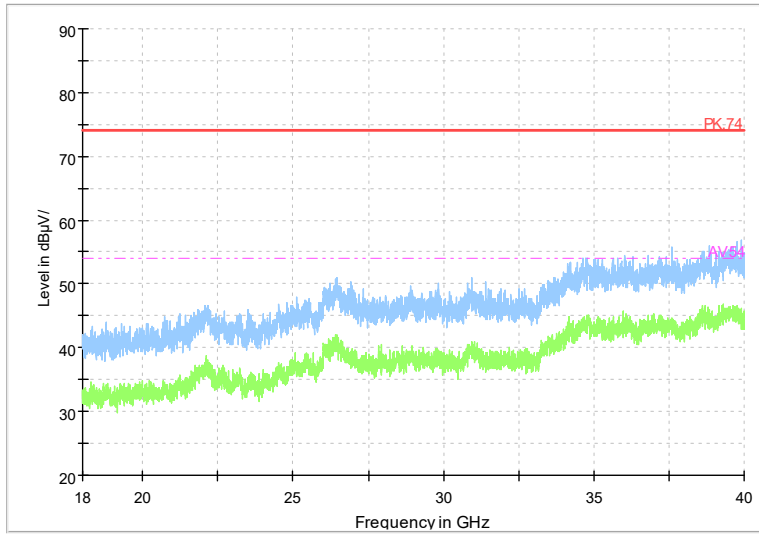

Frequency Range: 6GHz -18GHz
 Detector: Av mode and PK mode
 Test Mode: 802.11ac(VHT20)

Full Spectrum

Frequency Range: 18GHz -40GHz
Detector: Av mode and PK mode
Test Mode: 802.11ac(VHT20)

Full Spectrum

Frequency Range: 1GHz -6GHz
Detector: Av mode and PK mode
Test Mode: 802.11ax(HE20)

Full Spectrum

Frequency Range: 6GHz -18GHz
Detector: Av mode and PK mode
Test Mode: 802.11ax(HE20)

Full Spectrum

Frequency Range: 18GHz -40GHz
Detector: Av mode and PK mode
Test Mode: 802.11ax(HE20)

Full Spectrum

Frequency Range: 1GHz -6GHz
Detector: Av mode and PK mode
Test Mode: 802.11be(HE20)

Full Spectrum

Frequency Range: 6GHz -18GHz
Detector: Av mode and PK mode
Test Mode: 802.11be(HE20)

Full Spectrum

Frequency Range: 18GHz -40GHz
Detector: Av mode and PK mode
Test Mode: 802.11be(HE20)