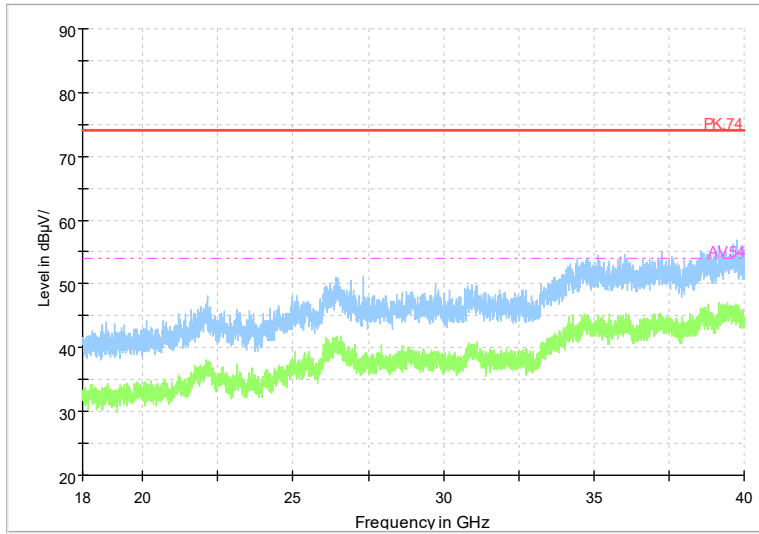

Full Spectrum

Frequency Range: 1GHz -6GHz
Detector: Av mode and PK mode
Modulation type: 802.11be(EHT160)

Full Spectrum

Frequency Range: 6GHz -18GHz
Detector: Av mode and PK mode
Modulation type: 802.11be(EHT160)

Full Spectrum

Frequency Range: 18GHz -40GHz
Detector: Av mode and PK mode
Modulation type: 802.11be(EHT160)

Carrier frequency (MHz): 5260
Channel No.:52

Full Spectrum

Frequency Range: 1GHz -6GHz
Detector: Av mode and PK mode
Modulation type: 802.11a

Full Spectrum

Frequency Range: 6GHz -18GHz
Detector: Av mode and PK mode
Modulation type: 802.11a

Full Spectrum

Frequency Range: 18GHz -40GHz
Detector: Av mode and PK mode
Modulation type: 802.11a

Full Spectrum