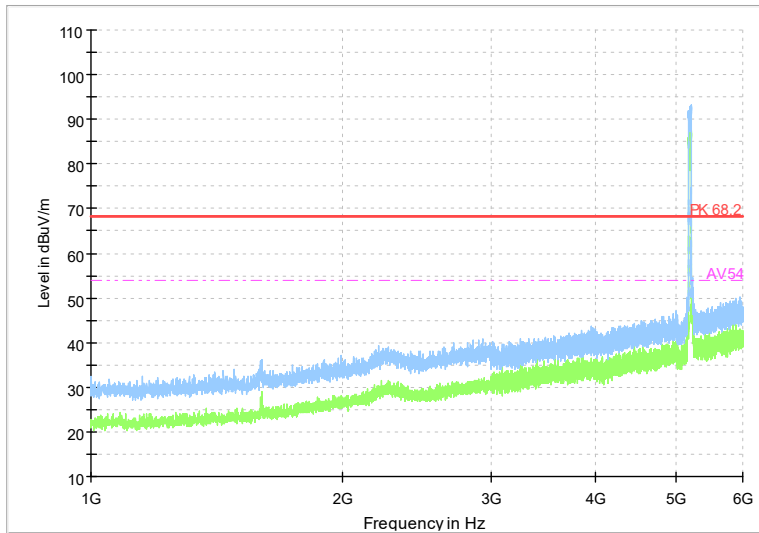

Full Spectrum

Frequency Range: 1GHz -6GHz
 Detector: Av mode and PK mode
 Test Mode: 802.11be(HE20)

Full Spectrum

Frequency Range: 6GHz -18GHz
Detector: Av mode and PK mode
Test Mode: 802.11be(HE20)

Full Spectrum

Frequency Range: 18GHz -40GHz
Detector: Av mode and PK mode
Test Mode: 802.11be(HE20)

Carrier frequency (MHz): 5190
Channel No.:38

Frequency Range: 1GHz -6GHz
Detector: Av mode and PK mode
Modulation type: 802.11n(HT40)

Frequency Range: 6GHz -18GHz
Detector: Av mode and PK mode
Modulation type: 802.11n(HT40)

Full Spectrum

Frequency Range: 18GHz -40GHz
Detector: Av mode and PK mode
Modulation type: 802.11n(HT40)

Full Spectrum