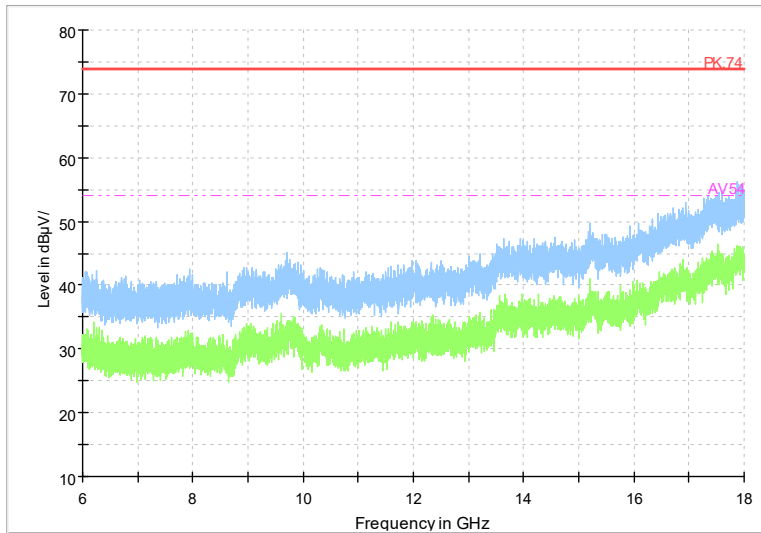

Carrier frequency (MHz): 5300
Channel No.:60

Full Spectrum

Frequency Range: 1GHz -6GHz
Detector: Av mode and PK mode
Modulation type: 802.11a

Full Spectrum

Frequency Range: 6GHz -18GHz
Detector: Av mode and PK mode
Modulation type: 802.11a

Full Spectrum

Frequency Range: 18GHz -40GHz
Detector: Av mode and PK mode
Modulation type: 802.11a

Full Spectrum

Frequency Range: 1GHz -6GHz
Detector: Av mode and PK mode
Modulation type: 802.11n(HT20)

Full Spectrum

Frequency Range: 6GHz -18GHz
Detector: Av mode and PK mode
Modulation type: 802.11n(HT20)

Full Spectrum

Frequency Range: 18GHz -40GHz
Detector: Av mode and PK mode
Modulation type: 802.11n(HT20)

Full Spectrum