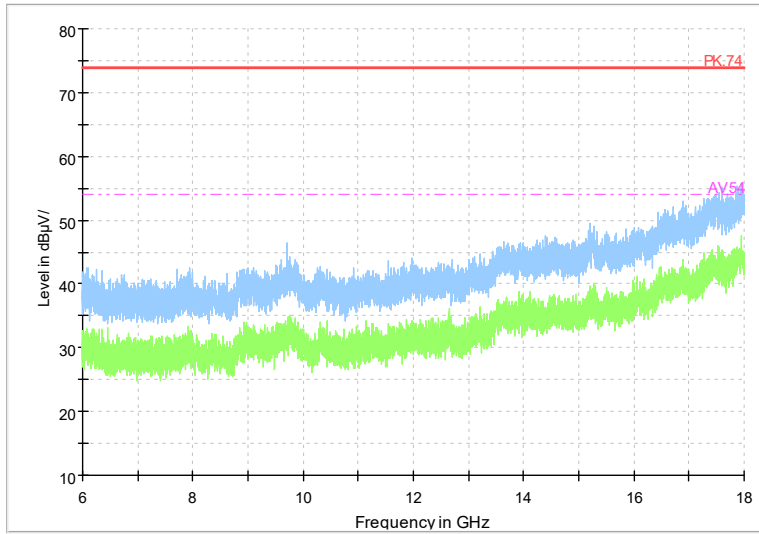

Full Spectrum

Frequency Range: 18GHz -40GHz
 Detector: Av mode and PK mode
 Modulation type: 802.11n(HT20)

Full Spectrum

Frequency Range: 1GHz -6GHz
 Detector: Av mode and PK mode
 Test Mode: 802.11ac(VHT20)

Full Spectrum

Frequency Range: 6GHz -18GHz
Detector: Av mode and PK mode
Test Mode: 802.11ac(VHT20)

Full Spectrum

Frequency Range: 18GHz -40GHz
Detector: Av mode and PK mode
Test Mode: 802.11ac(VHT20)

Full Spectrum