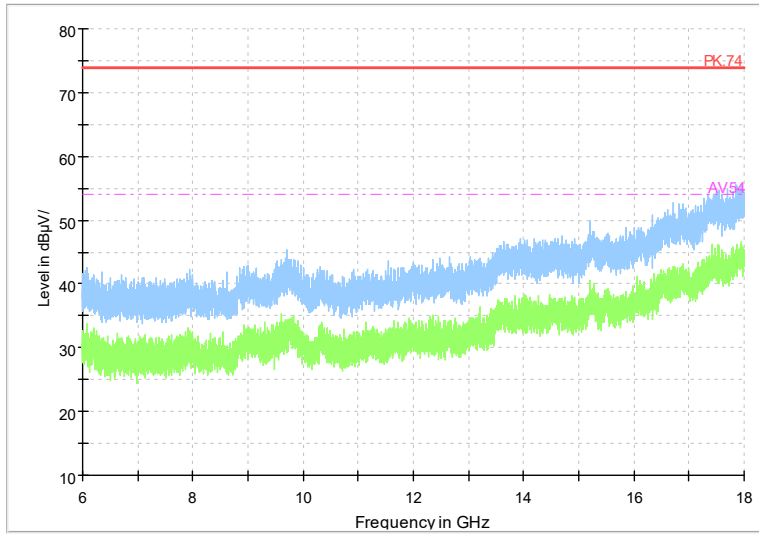

Frequency Range: 1GHz -6GHz
Detector: Av mode and PK mode
Test Mode: 802.11ac(VHT40)

Full Spectrum

Frequency Range: 6GHz -18GHz
Detector: Av mode and PK mode
Test Mode: 802.11ac(VHT40)

Full Spectrum

Frequency Range: 18GHz -40GHz
Detector: Av mode and PK mode
Test Mode: 802.11ac(VHT40)

Full Spectrum

Frequency Range: 1GHz -6GHz
Detector: Av mode and PK mode
Test Mode: 802.11ax(HE 40)

Full Spectrum

Frequency Range: 6GHz -18GHz
Detector: Av mode and PK mode
Test Mode: 802.11ax(HE 40)

Full Spectrum

Frequency Range: 18GHz -40GHz
Detector: Av mode and PK mode
Test Mode: 802.11ax(HE40)

Full Spectrum

Frequency Range: 1GHz -6GHz
Detector: Av mode and PK mode
Test Mode: 802.11be(EHT40)

Full Spectrum

Frequency Range: 6GHz -18GHz
Detector: Av mode and PK mode
Test Mode: 802.11be(EHT40)