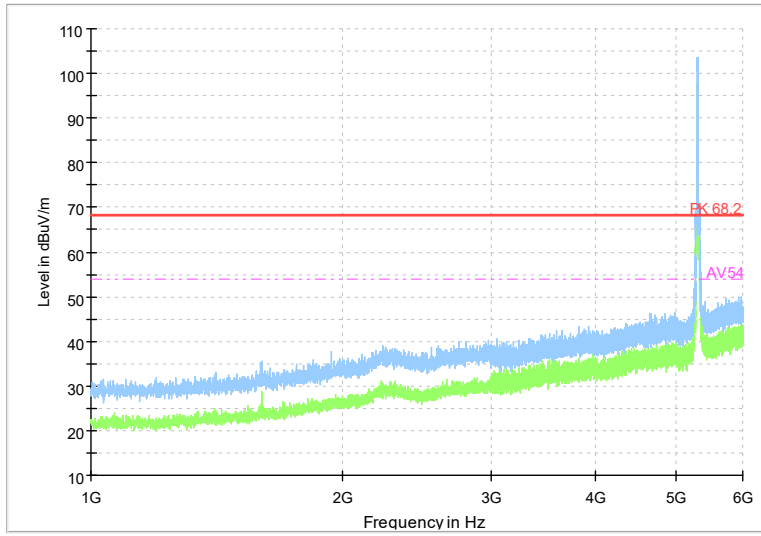

Frequency Range: 1GHz -6GHz
Detector: Av mode and PK mode
Test Mode: 802.11be(HE20)

Full Spectrum

Frequency Range: 6GHz -18GHz
Detector: Av mode and PK mode
Test Mode: 802.11be(HE20)

Full Spectrum

Frequency Range: 18GHz -40GHz
Detector: Av mode and PK mode
Test Mode: 802.11be(HE20)

Carrier frequency (MHz): 5300
Channel No.:60

Full Spectrum

Frequency Range: 1GHz -6GHz
Detector: Av mode and PK mode
Modulation type: 802.11a

Full Spectrum

Frequency Range: 6GHz -18GHz
Detector: Av mode and PK mode
Modulation type: 802.11a

Full Spectrum

Frequency Range: 18GHz -40GHz
Detector: Av mode and PK mode
Modulation type: 802.11a

Full Spectrum

Frequency Range: 1GHz -6GHz
Detector: Av mode and PK mode
Modulation type: 802.11n(HT20)

Full Spectrum