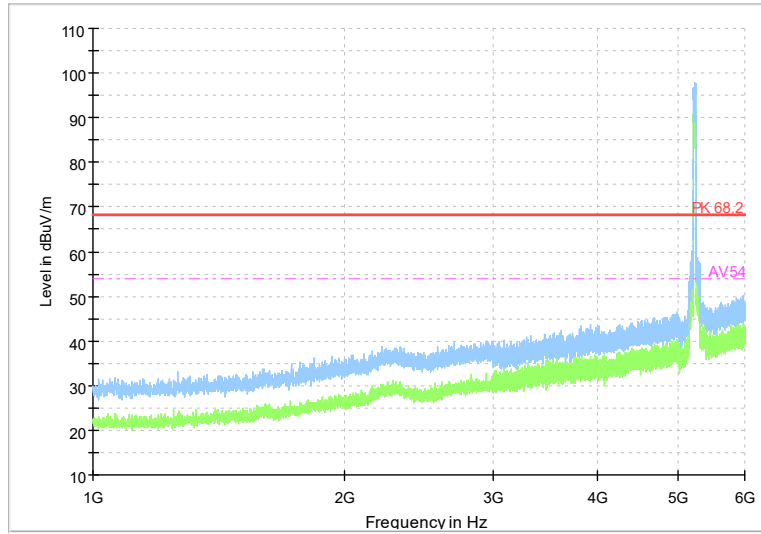

Frequency Range: 18GHz -40GHz
Detector: Av mode and PK mode
Test Mode: 802.11ax(HE40)

Full Spectrum

Frequency Range: 1GHz -6GHz
Detector: Av mode and PK mode
Test Mode: 802.11be(EHT40)

Full Spectrum

Frequency Range: 6GHz -18GHz
Detector: Av mode and PK mode
Test Mode: 802.11be(EHT40)

Full Spectrum

Frequency Range: 18GHz -40GHz
Detector: Av mode and PK mode
Test Mode: 802.11be(EHT40)

Carrier frequency (MHz): 5230
Channel No.:46

Full Spectrum

Frequency Range: 1GHz -6GHz
Detector: Av mode and PK mode
Modulation type: 802.11n(HT40)