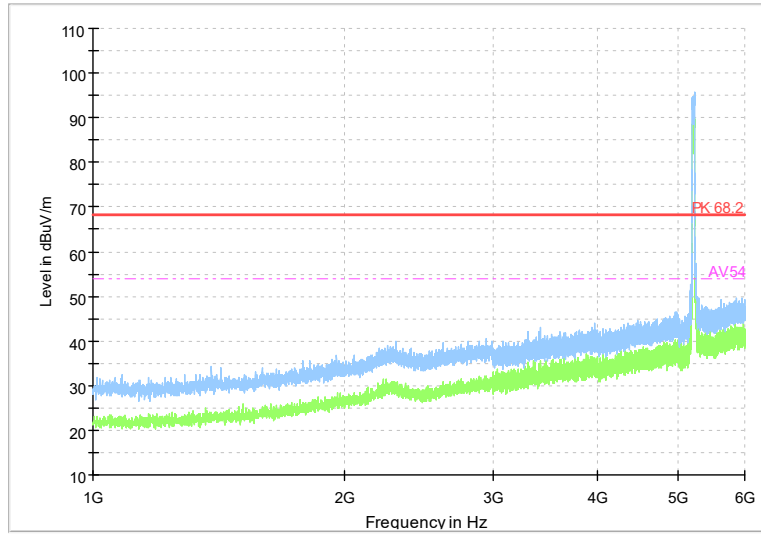

Full Spectrum

Frequency Range: 18GHz -40GHz
Detector: Av mode and PK mode
Test Mode: 802.11ax(HE40)

Full Spectrum

Frequency Range: 1GHz -6GHz
Detector: Av mode and PK mode
Test Mode: 802.11be(EHT40)

Full Spectrum

Frequency Range: 6GHz -18GHz
Detector: Av mode and PK mode
Test Mode: 802.11be(EHT40)

Full Spectrum

Frequency Range: 18GHz -40GHz
Detector: Av mode and PK mode
Test Mode: 802.11be(EHT40)

Carrier frequency (MHz): 5210
Channel No.:42

Full Spectrum

Frequency Range: 1GHz -6GHz
Detector: Av mode and PK mode
Test Mode: 802.11ac(VHT80)

Full Spectrum

Frequency Range: 6GHz -18GHz
Detector: Av mode and PK mode
Test Mode: 802.11ac(VHT80)

Full Spectrum