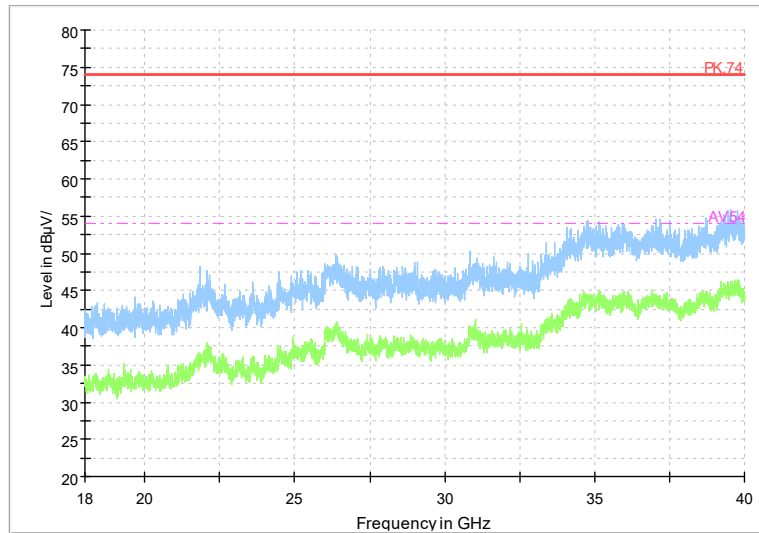

Full Spectrum

Frequency Range: 18GHz -40GHz
Detector: Av mode and PK mode
Modulation type: 802.11a

Full Spectrum

Frequency Range: 1GHz -6GHz
Detector: Av mode and PK mode
Modulation type: 802.11n(HT20)

Full Spectrum

Frequency Range: 6GHz -18GHz
Detector: Av mode and PK mode
Modulation type: 802.11n(HT20)

Full Spectrum

Frequency Range: 18GHz -40GHz
Detector: Av mode and PK mode
Modulation type: 802.11n(HT20)

Full Spectrum

Frequency Range: 1GHz -6GHz
Detector: Av mode and PK mode
Test Mode: 802.11ac(VHT20)

Full Spectrum

Frequency Range: 6GHz -18GHz
Detector: Av mode and PK mode
Test Mode: 802.11ac(VHT20)

Full Spectrum

Frequency Range: 18GHz -40GHz
Detector: Av mode and PK mode
Test Mode: 802.11ac(VHT20)