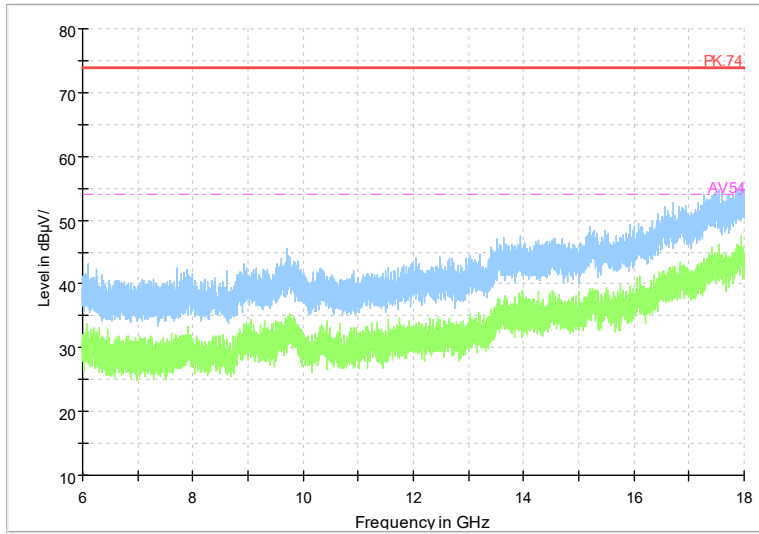

Full Spectrum

Frequency Range: 18GHz -40GHz
Detector: Av mode and PK mode
Modulation type: 802.11ac(VHT160)

Full Spectrum

Frequency Range: 1GHz -6GHz
Detector: Av mode and PK mode
Modulation type: 802.11ax(HE160)

Full Spectrum

Frequency Range: 6GHz -18GHz
Detector: Av mode and PK mode
Modulation type: 802.11ax(HE160)

Full Spectrum

Frequency Range: 18GHz -40GHz
Detector: Av mode and PK mode
Modulation type: 802.11ax(HE160)

Full Spectrum

Frequency Range: 1GHz -6GHz
Detector: Av mode and PK mode
Modulation type: 802.11be(EHT160)

Full Spectrum

Frequency Range: 6GHz -18GHz
Detector: Av mode and PK mode
Modulation type: 802.11be(EHT160)