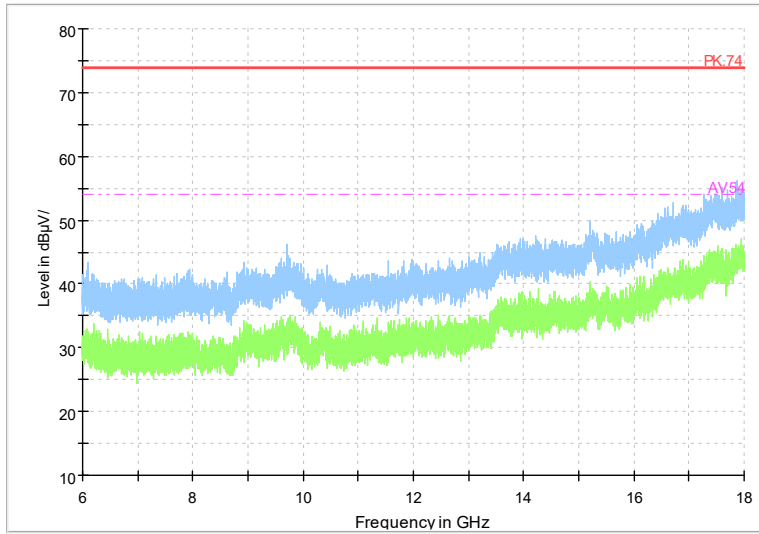

Frequency Range: 18GHz -40GHz
Detector: Av mode and PK mode
Modulation type: 802.11n(HT20)

Full Spectrum

Frequency Range: 1GHz -6GHz
 Detector: Av mode and PK mode
 Test Mode: 802.11ac(VHT20)

Full Spectrum

Frequency Range: 6GHz -18GHz
 Detector: Av mode and PK mode
 Test Mode: 802.11ac(VHT20)

Full Spectrum

Frequency Range: 18GHz -40GHz
Detector: Av mode and PK mode
Test Mode: 802.11ac(VHT20)

Full Spectrum

Frequency Range: 1GHz -6GHz
Detector: Av mode and PK mode
Test Mode: 802.11ax(HE20)

Full Spectrum

Frequency Range: 6GHz -18GHz
Detector: Av mode and PK mode
Test Mode: 802.11ax(HE20)

Full Spectrum

Frequency Range: 18GHz -40GHz
Detector: Av mode and PK mode
Test Mode: 802.11ax(HE20)

Full Spectrum