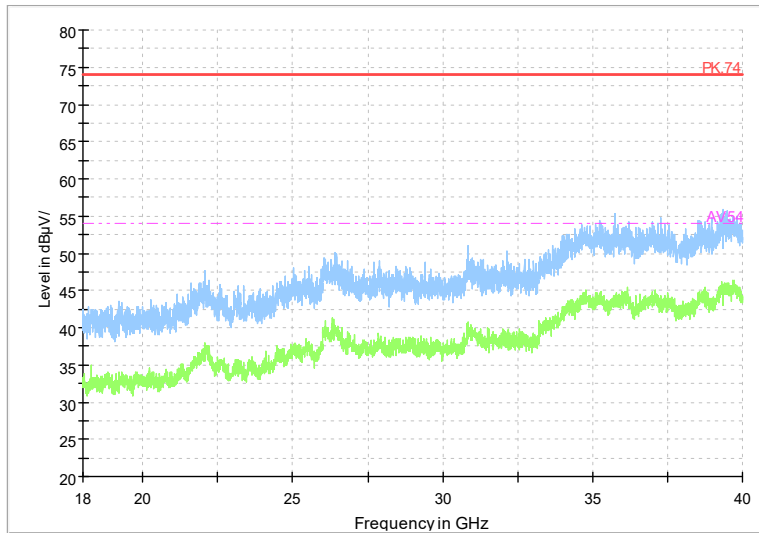

Frequency Range: 1GHz -6GHz
Detector: Av mode and PK mode
Test Mode: 802.11be(HE20)

Full Spectrum

Frequency Range: 6GHz -18GHz
Detector: Av mode and PK mode
Test Mode: 802.11be(HE20)

Full Spectrum

Frequency Range: 18GHz -40GHz
Detector: Av mode and PK mode
Test Mode: 802.11be(HE20)

Carrier frequency (MHz): 5270
Channel No.:54

Full Spectrum

Frequency Range: 1GHz -6GHz
Detector: Av mode and PK mode
Modulation type: 802.11n(HT40)

Full Spectrum

Frequency Range: 6GHz -18GHz
Detector: Av mode and PK mode
Modulation type: 802.11n(HT40)

Full Spectrum

Frequency Range: 18GHz -40GHz
Detector: Av mode and PK mode
Modulation type: 802.11n(HT40)

Full Spectrum

Frequency Range: 1GHz -6GHz
Detector: Av mode and PK mode
Test Mode: 802.11ac(VHT40)