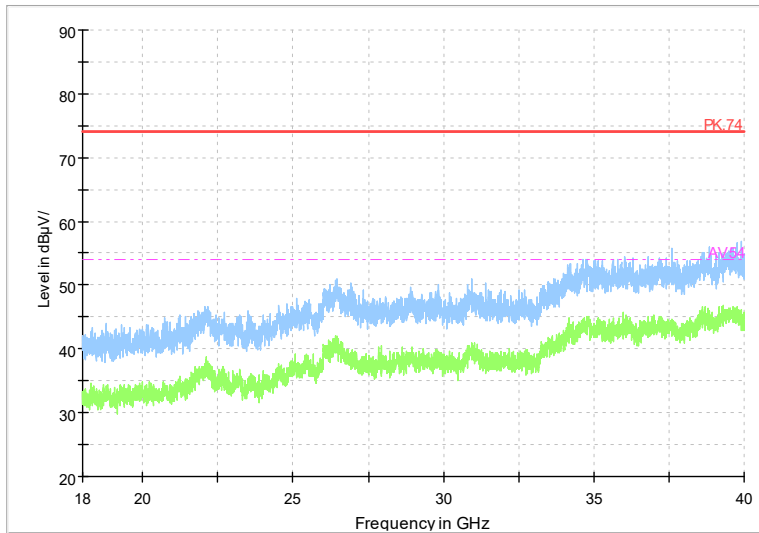

Full Spectrum

Frequency Range: 1GHz -6GHz
Detector: Av mode and PK mode
Test Mode: 802.11ax(HE20)

Full Spectrum

Frequency Range: 6GHz -18GHz
Detector: Av mode and PK mode
Test Mode: 802.11ax(HE20)

Full Spectrum

Frequency Range: 18GHz -40GHz
Detector: Av mode and PK mode
Test Mode: 802.11ax(HE20)

Full Spectrum

Frequency Range: 1GHz -6GHz
Detector: Av mode and PK mode
Test Mode: 802.11be(HE20)

Full Spectrum

Frequency Range: 6GHz -18GHz
Detector: Av mode and PK mode
Test Mode: 802.11be(HE20)

Full Spectrum

Frequency Range: 18GHz -40GHz
Detector: Av mode and PK mode
Test Mode: 802.11be(HE20)

Carrier frequency (MHz): 5320
 Channel No.:64

Full Spectrum

Frequency Range: 1GHz -6GHz
 Detector: Av mode and PK mode
 Modulation type: 802.11a