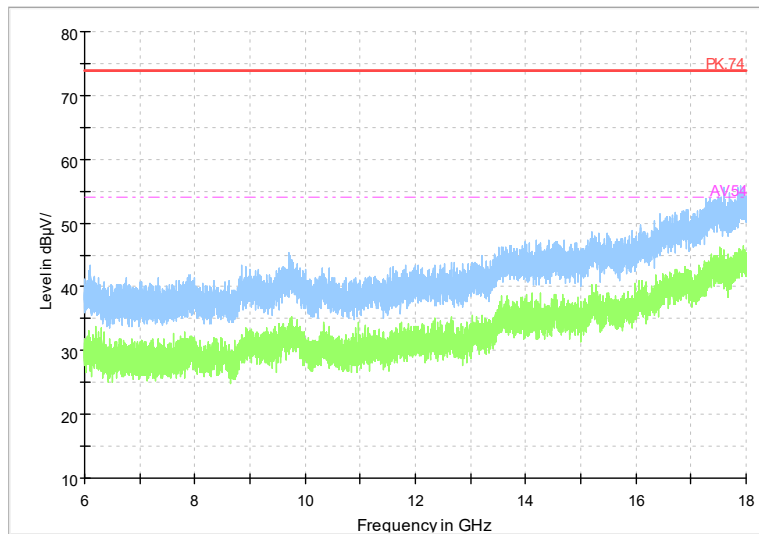

Frequency Range: 18GHz -40GHz
Detector: Av mode and PK mode
Test Mode: 802.11ax(HE20)

Full Spectrum

Frequency Range: 1GHz -6GHz
Detector: Av mode and PK mode
Test Mode: 802.11be(HE20)

Full Spectrum

Frequency Range: 6GHz -18GHz
Detector: Av mode and PK mode
Test Mode: 802.11be(HE20)

Full Spectrum

Frequency Range: 18GHz -40GHz
Detector: Av mode and PK mode
Test Mode: 802.11be(HE20)

Carrier frequency (MHz): 5320
 Channel No.:64

Full Spectrum

Frequency Range: 1GHz -6GHz
 Detector: Av mode and PK mode
 Modulation type: 802.11a

Full Spectrum

Frequency Range: 6GHz -18GHz
 Detector: Av mode and PK mode
 Modulation type: 802.11a

Full Spectrum

Frequency Range: 18GHz -40GHz
Detector: Av mode and PK mode
Modulation type: 802.11a

Full Spectrum