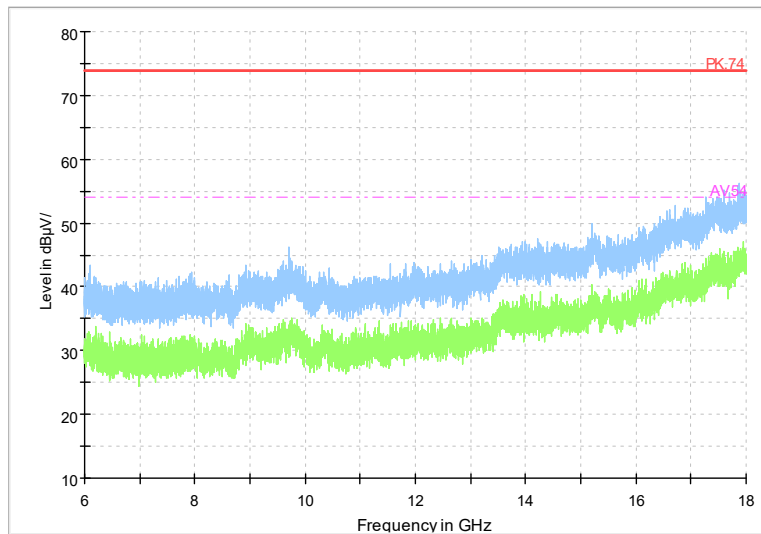

Full Spectrum

Frequency Range: 18GHz -40GHz
Detector: Av mode and PK mode
Test Mode: 802.11ax(HE40)

Full Spectrum

Frequency Range: 1GHz -6GHz
Detector: Av mode and PK mode
Test Mode: 802.11be(EHT40)

Full Spectrum

Frequency Range: 6GHz -18GHz
Detector: Av mode and PK mode
Test Mode: 802.11be(EHT40)

Full Spectrum

Frequency Range: 18GHz -40GHz
Detector: Av mode and PK mode
Test Mode: 802.11be(EHT40)

Carrier frequency (MHz): 5210
Channel No.:42

Full Spectrum

Frequency Range: 1GHz -6GHz
Detector: Av mode and PK mode
Test Mode: 802.11ac(VHT80)

Full Spectrum

Frequency Range: 6GHz -18GHz
Detector: Av mode and PK mode
Test Mode: 802.11ac(VHT80)

Full Spectrum