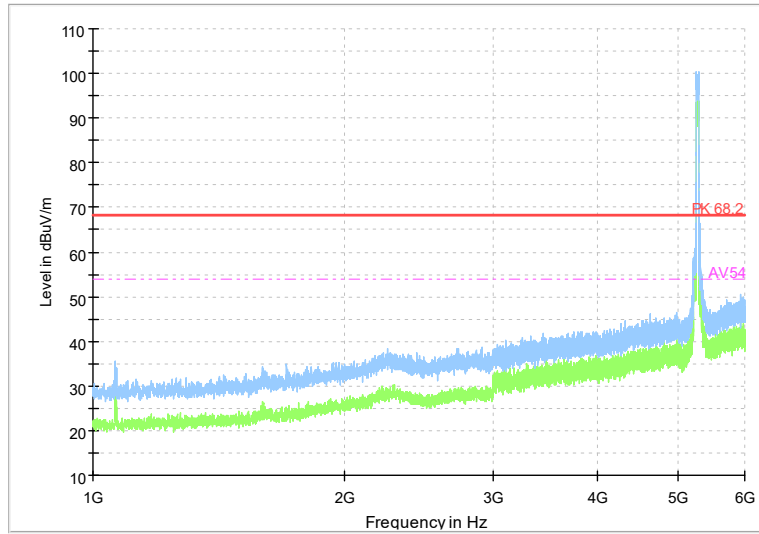

Full Spectrum

Frequency Range: 6GHz -18GHz
Detector: Av mode and PK mode
Test Mode: 802.11ac(VHT40)

Full Spectrum

Frequency Range: 18GHz -40GHz
Detector: Av mode and PK mode
Test Mode: 802.11ac(VHT40)

Full Spectrum

Frequency Range: 1GHz -6GHz
Detector: Av mode and PK mode
Test Mode: 802.11ax(HE 40)

Full Spectrum

Frequency Range: 6GHz -18GHz
Detector: Av mode and PK mode
Test Mode: 802.11ax(HE 40)

Full Spectrum

Frequency Range: 18GHz -40GHz
Detector: Av mode and PK mode
Test Mode: 802.11ax(HE40)

Full Spectrum

Frequency Range: 1GHz -6GHz
Detector: Av mode and PK mode
Test Mode: 802.11be(EHT40)

Full Spectrum

Frequency Range: 6GHz -18GHz
Detector: Av mode and PK mode
Test Mode: 802.11be(EHT40)

Full Spectrum