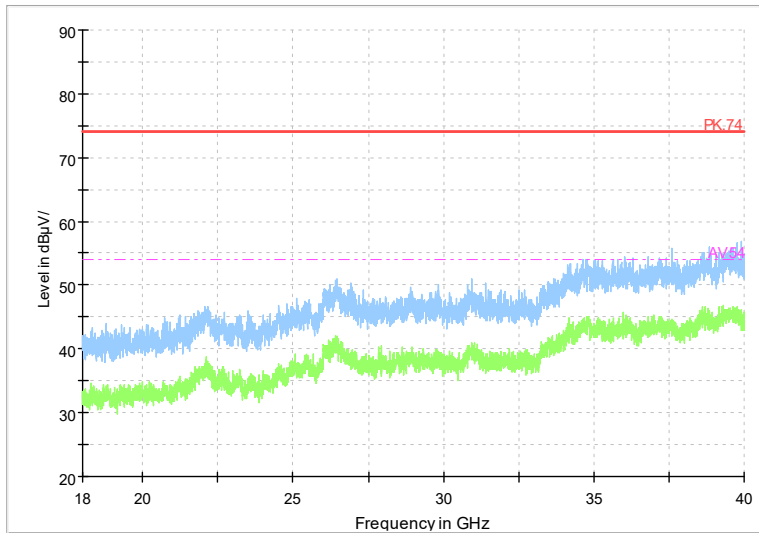

Frequency Range: 18GHz -40GHz
Detector: Av mode and PK mode
Modulation type: 802.11n(HT20)

Full Spectrum

Frequency Range: 1GHz -6GHz
 Detector: Av mode and PK mode
 Test Mode: 802.11ac(VHT20)

Full Spectrum

Frequency Range: 6GHz -18GHz
 Detector: Av mode and PK mode
 Test Mode: 802.11ac(VHT20)

Full Spectrum

Frequency Range: 18GHz -40GHz
Detector: Av mode and PK mode
Test Mode: 802.11ac(VHT20)

Full Spectrum

Frequency Range: 1GHz -6GHz
Detector: Av mode and PK mode
Test Mode: 802.11ax(HE20)

Full Spectrum

Frequency Range: 6GHz -18GHz
Detector: Av mode and PK mode
Test Mode: 802.11ax(HE20)

Full Spectrum

Frequency Range: 18GHz -40GHz
Detector: Av mode and PK mode
Test Mode: 802.11ax(HE20)

Full Spectrum