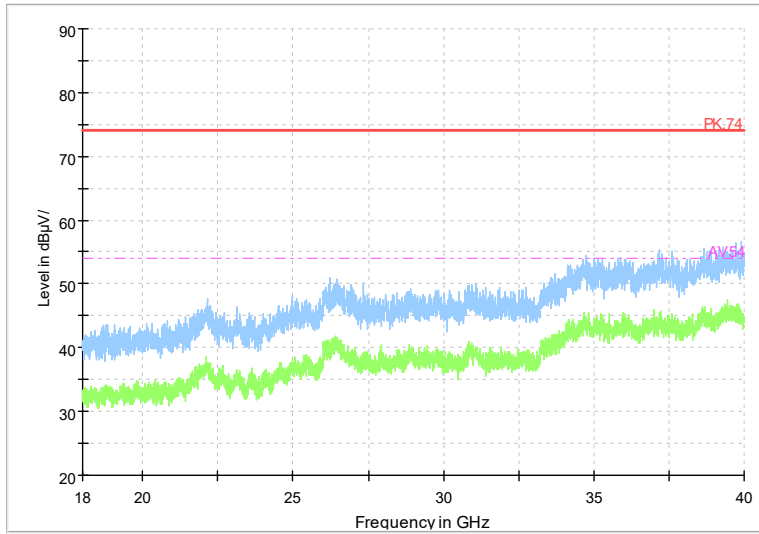

Frequency Range: 6GHz -18GHz
Detector: Av mode and PK mode
Test Mode: 802.11be(EHT40)

Full Spectrum

Frequency Range: 18GHz -40GHz
Detector: Av mode and PK mode
Test Mode: 802.11be(EHT40)

Carrier frequency (MHz): 5210
Channel No.:42

Full Spectrum

Frequency Range: 1GHz -6GHz
Detector: Av mode and PK mode
Test Mode: 802.11ac(VHT80)

Full Spectrum

Frequency Range: 6GHz -18GHz
Detector: Av mode and PK mode
Test Mode: 802.11ac(VHT80)

Full Spectrum

Frequency Range: 18GHz -40GHz
Detector: Av mode and PK mode
Test Mode: 802.11ac(VHT80)

Full Spectrum

Frequency Range: 1GHz -6GHz
Detector: Av mode and PK mode
Test Mode: 802.11ax(HE80)

Full Spectrum

Frequency Range: 6GHz -18GHz
Detector: Av mode and PK mode
Test Mode: 802.11ax(HE80)