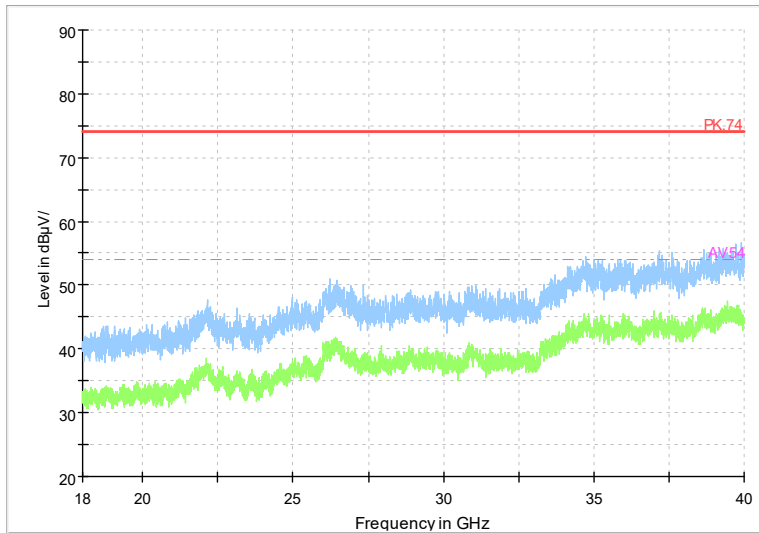

Full Spectrum

Frequency Range: 1GHz -6GHz
Detector: Av mode and PK mode
Test Mode: 802.11ac(VHT80)

Full Spectrum

Frequency Range: 6GHz -18GHz
Detector: Av mode and PK mode
Test Mode: 802.11ac(VHT80)

Full Spectrum

Frequency Range: 18GHz -40GHz
Detector: Av mode and PK mode
Test Mode: 802.11ac(VHT80)

Full Spectrum

Frequency Range: 1GHz -6GHz
Detector: Av mode and PK mode
Test Mode: 802.11ax(HE80)

Full Spectrum

Frequency Range: 6GHz -18GHz
Detector: Av mode and PK mode
Test Mode: 802.11ax(HE80)

Full Spectrum

Frequency Range: 18GHz -40GHz
Detector: Av mode and PK mode
Test Mode: 802.11ax(HE80)

Full Spectrum

Frequency Range: 1GHz -6GHz
Detector: Av mode and PK mode
Test Mode: 802.11be(EHT80)

Full Spectrum