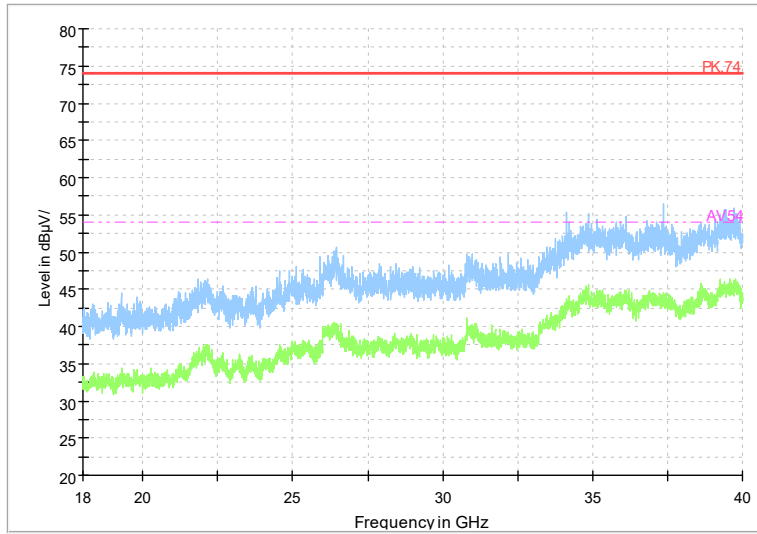

Carrier frequency (MHz): 5300
Channel No.:60

Full Spectrum

Frequency Range: 1GHz -6GHz
Detector: Av mode and PK mode
Modulation type: 802.11a

Full Spectrum

Frequency Range: 6GHz -18GHz
Detector: Av mode and PK mode
Modulation type: 802.11a

Full Spectrum

Frequency Range: 18GHz -40GHz
Detector: Av mode and PK mode
Modulation type: 802.11a

Full Spectrum

Frequency Range: 1GHz -6GHz
Detector: Av mode and PK mode
Modulation type: 802.11n(HT20)

Full Spectrum

Frequency Range: 6GHz -18GHz
Detector: Av mode and PK mode
Modulation type: 802.11n(HT20)

Full Spectrum

Frequency Range: 18GHz -40GHz
Detector: Av mode and PK mode
Modulation type: 802.11n(HT20)

Full Spectrum