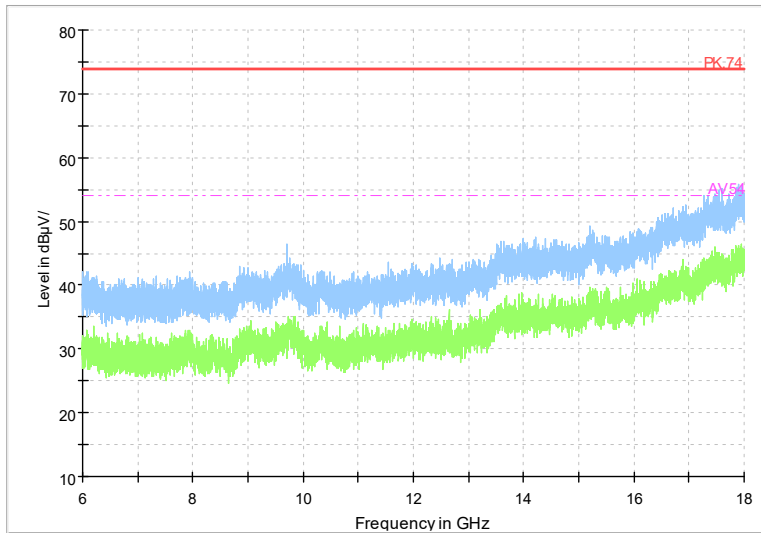

Full Spectrum

Frequency Range: 6GHz -18GHz
Detector: Av mode and PK mode
Modulation type: 802.11a

Full Spectrum

Frequency Range: 18GHz -40GHz
Detector: Av mode and PK mode
Modulation type: 802.11a

Full Spectrum

Frequency Range: 1GHz -6GHz
Detector: Av mode and PK mode
Modulation type: 802.11n(HT20)

Full Spectrum

Frequency Range: 6GHz -18GHz
Detector: Av mode and PK mode
Modulation type: 802.11n(HT20)

Full Spectrum

Frequency Range: 18GHz -40GHz
Detector: Av mode and PK mode
Modulation type: 802.11n(HT20)

Full Spectrum

Frequency Range: 1GHz -6GHz
 Detector: Av mode and PK mode
 Test Mode: 802.11ac(VHT20)

Full Spectrum