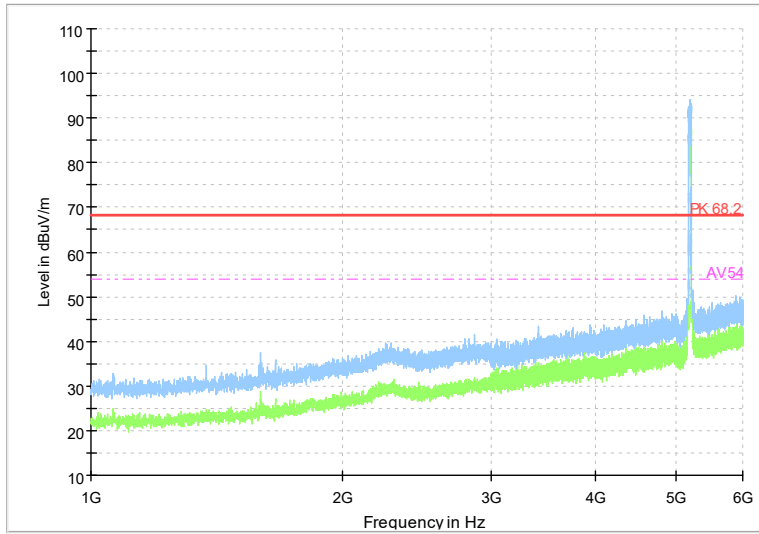

Frequency Range: 1GHz -6GHz
Detector: Av mode and PK mode
Test Mode: 802.11ac(VHT40)

Full Spectrum

Frequency Range: 6GHz -18GHz
Detector: Av mode and PK mode
Test Mode: 802.11ac(VHT40)

Full Spectrum

Frequency Range: 18GHz -40GHz
Detector: Av mode and PK mode
Test Mode: 802.11ac(VHT40)

Full Spectrum

Frequency Range: 1GHz -6GHz
Detector: Av mode and PK mode
Test Mode: 802.11ax(HE 40)

Full Spectrum

Frequency Range: 6GHz -18GHz
Detector: Av mode and PK mode
Test Mode: 802.11ax(HE 40)

Full Spectrum