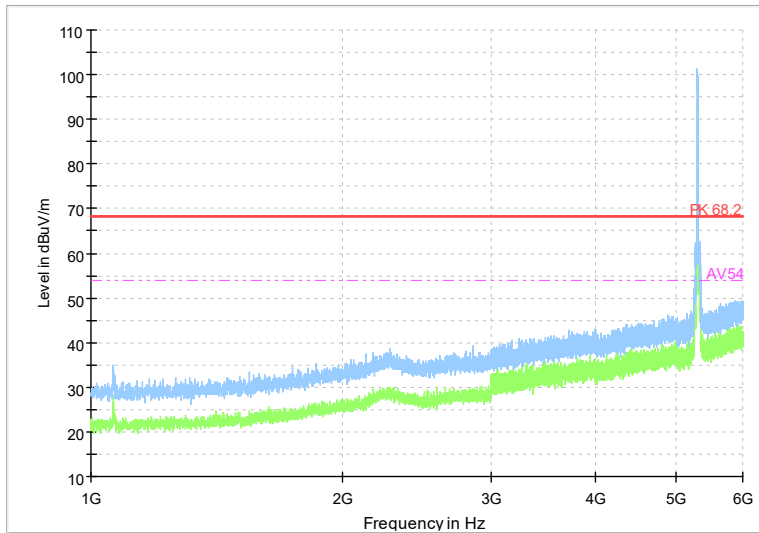

Frequency Range: 1GHz -6GHz
Detector: Av mode and PK mode
Test Mode: 802.11ac(VHT20)

Full Spectrum

Frequency Range: 6GHz -18GHz
Detector: Av mode and PK mode
Test Mode: 802.11ac(VHT20)

Full Spectrum

Frequency Range: 18GHz -40GHz
Detector: Av mode and PK mode
Test Mode: 802.11ac(VHT20)

Full Spectrum

Frequency Range: 1GHz -6GHz
Detector: Av mode and PK mode
Test Mode: 802.11ax(HE20)

Full Spectrum

Frequency Range: 6GHz -18GHz
Detector: Av mode and PK mode
Test Mode: 802.11ax(HE20)

Full Spectrum

Frequency Range: 18GHz -40GHz
Detector: Av mode and PK mode
Test Mode: 802.11ax(HE20)

Full Spectrum

Frequency Range: 1GHz -6GHz
Detector: Av mode and PK mode
Test Mode: 802.11be(HE20)

Full Spectrum

Frequency Range: 6GHz -18GHz
Detector: Av mode and PK mode
Test Mode: 802.11be(HE20)