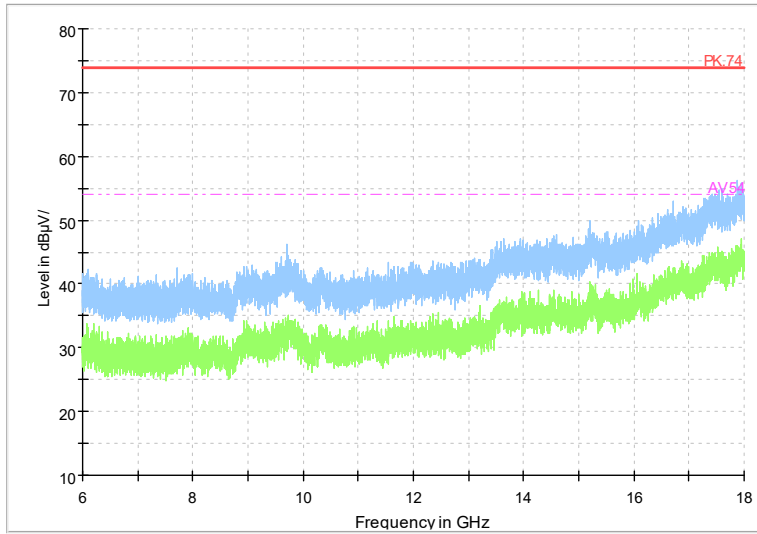

Full Spectrum

Frequency Range: 1GHz -6GHz
Detector: Av mode and PK mode
Test Mode: 802.11be(EHT40)

Full Spectrum

Frequency Range: 6GHz -18GHz
Detector: Av mode and PK mode
Test Mode: 802.11be(EHT40)

Full Spectrum

Frequency Range: 18GHz -40GHz
Detector: Av mode and PK mode
Test Mode: 802.11be(EHT40)

Carrier frequency (MHz): 5310
Channel No.:62

Full Spectrum

Frequency Range: 1GHz -6GHz
Detector: Av mode and PK mode
Modulation type: 802.11n(HT40)

Full Spectrum

Frequency Range: 6GHz -18GHz
Detector: Av mode and PK mode
Modulation type: 802.11n(HT40)

Full Spectrum

Frequency Range: 18GHz -40GHz
Detector: Av mode and PK mode
Modulation type: 802.11n(HT40)