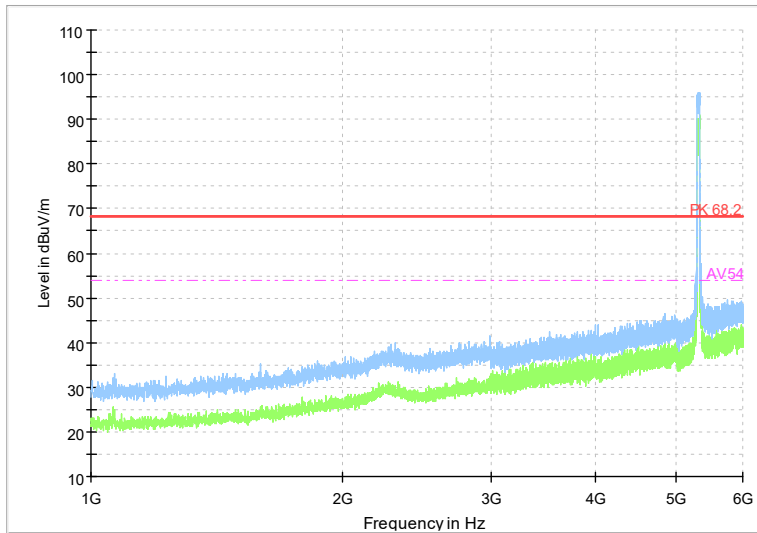

Full Spectrum

Frequency Range: 6GHz -18GHz
Detector: Av mode and PK mode
Modulation type: 802.11n(HT40)

Full Spectrum

Frequency Range: 18GHz -40GHz
Detector: Av mode and PK mode
Modulation type: 802.11n(HT40)

Full Spectrum

Frequency Range: 1GHz -6GHz
Detector: Av mode and PK mode
Test Mode: 802.11ac(VHT40)

Full Spectrum

Frequency Range: 6GHz -18GHz
Detector: Av mode and PK mode
Test Mode: 802.11ac(VHT40)

Full Spectrum

Frequency Range: 18GHz -40GHz
 Detector: Av mode and PK mode
 Test Mode: 802.11ac(VHT40)

Full Spectrum

Frequency Range: 1GHz -6GHz
 Detector: Av mode and PK mode
 Test Mode: 802.11ax(HE 40)

Full Spectrum