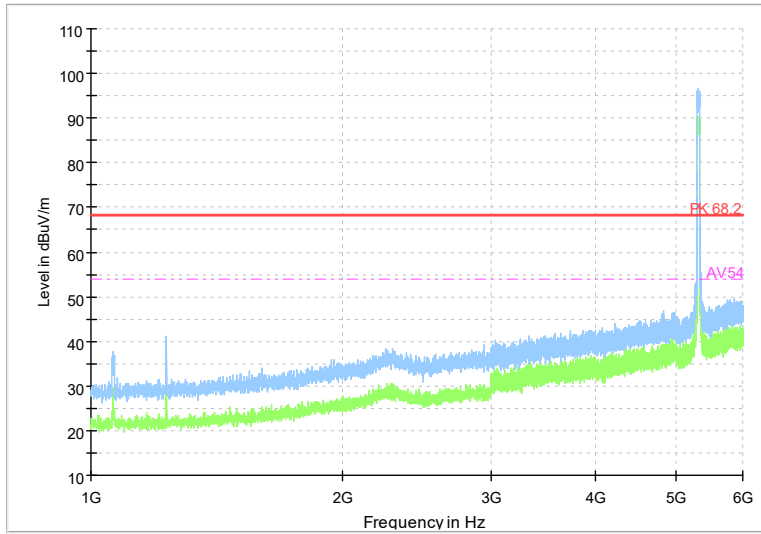

Full Spectrum

Frequency Range: 1GHz -6GHz
Detector: Av mode and PK mode
Test Mode: 802.11ac(VHT40)

Full Spectrum

Frequency Range: 6GHz -18GHz
Detector: Av mode and PK mode
Test Mode: 802.11ac(VHT40)

Full Spectrum

Frequency Range: 18GHz -40GHz
 Detector: Av mode and PK mode
 Test Mode: 802.11ac(VHT40)

Full Spectrum

Frequency Range: 1GHz -6GHz
 Detector: Av mode and PK mode
 Test Mode: 802.11ax(HE 40)

Full Spectrum

Frequency Range: 6GHz -18GHz
Detector: Av mode and PK mode
Test Mode: 802.11ax(HE 40)

Full Spectrum

Frequency Range: 18GHz -40GHz
Detector: Av mode and PK mode
Test Mode: 802.11ax(HE40)

Full Spectrum

Frequency Range: 1GHz -6GHz
Detector: Av mode and PK mode
Test Mode: 802.11be(EHT40)