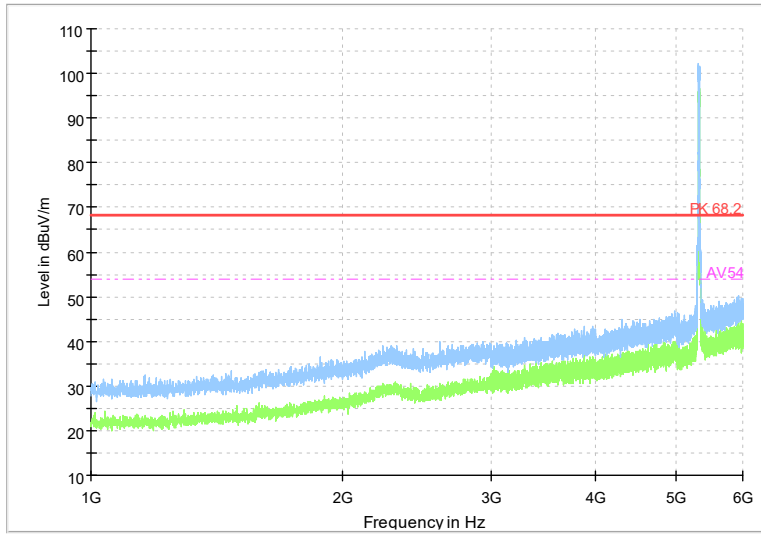

Full Spectrum

Frequency Range: 6GHz -18GHz
 Detector: Av mode and PK mode
 Modulation type: 802.11a

Full Spectrum

Frequency Range: 18GHz -40GHz
Detector: Av mode and PK mode
Modulation type: 802.11a

Full Spectrum

Frequency Range: 1GHz -6GHz
Detector: Av mode and PK mode
Modulation type: 802.11n(HT20)

Full Spectrum

Frequency Range: 6GHz -18GHz
Detector: Av mode and PK mode
Modulation type: 802.11n(HT20)

Full Spectrum

Frequency Range: 18GHz -40GHz
Detector: Av mode and PK mode
Modulation type: 802.11n(HT20)

Full Spectrum

Frequency Range: 1GHz -6GHz
Detector: Av mode and PK mode
Test Mode: 802.11ac(VHT20)

Full Spectrum