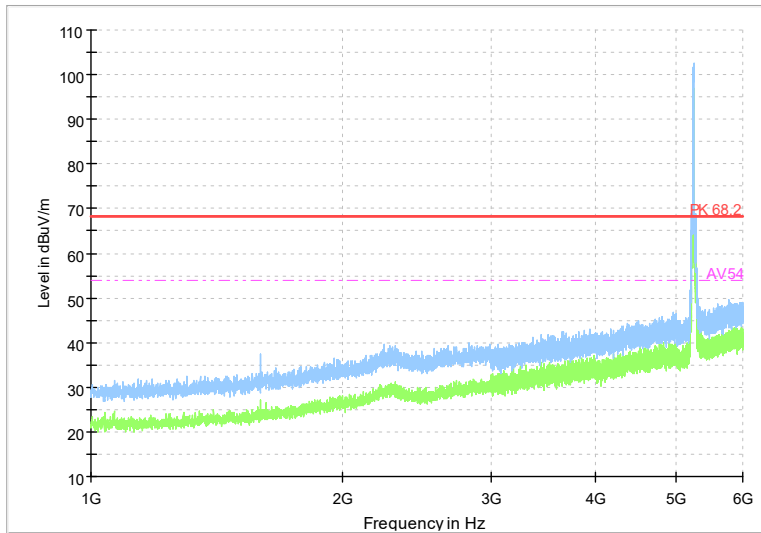

Full Spectrum

Frequency Range: 18GHz -40GHz
 Detector: Av mode and PK mode
 Modulation type: 802.11n(HT20)

Full Spectrum

Frequency Range: 1GHz -6GHz
 Detector: Av mode and PK mode
 Test Mode: 802.11ac(VHT20)

Full Spectrum

Frequency Range: 6GHz -18GHz
Detector: Av mode and PK mode
Test Mode: 802.11ac(VHT20)

Full Spectrum

Frequency Range: 18GHz -40GHz
Detector: Av mode and PK mode
Test Mode: 802.11ac(VHT20)

Full Spectrum