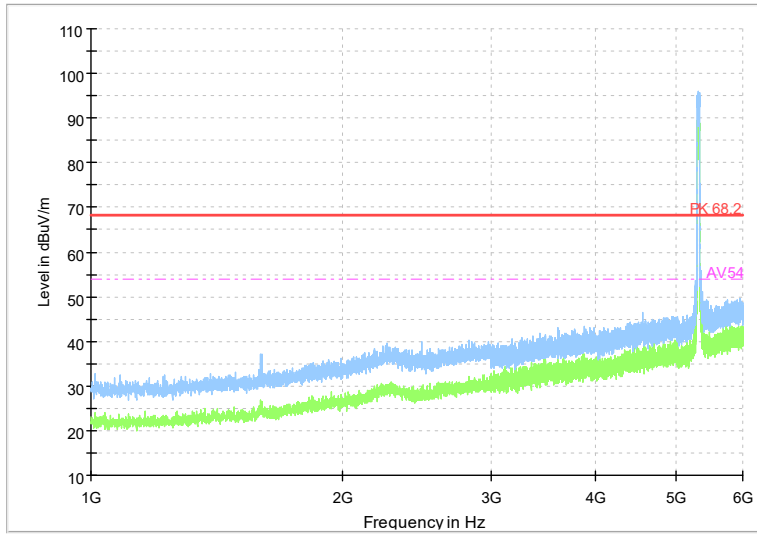

Frequency Range: 18GHz -40GHz
Detector: Av mode and PK mode
Test Mode: 802.11be(EHT40)

Carrier frequency (MHz): 5310
Channel No.:62

Full Spectrum

Frequency Range: 1GHz -6GHz
Detector: Av mode and PK mode
Modulation type: 802.11n(HT40)

Full Spectrum

Frequency Range: 6GHz -18GHz
Detector: Av mode and PK mode
Modulation type: 802.11n(HT40)

Full Spectrum

Frequency Range: 18GHz -40GHz
Detector: Av mode and PK mode
Modulation type: 802.11n(HT40)

Full Spectrum

Frequency Range: 1GHz -6GHz
Detector: Av mode and PK mode
Test Mode: 802.11ac(VHT40)

Full Spectrum

Frequency Range: 6GHz -18GHz
Detector: Av mode and PK mode
Test Mode: 802.11ac(VHT40)

Full Spectrum