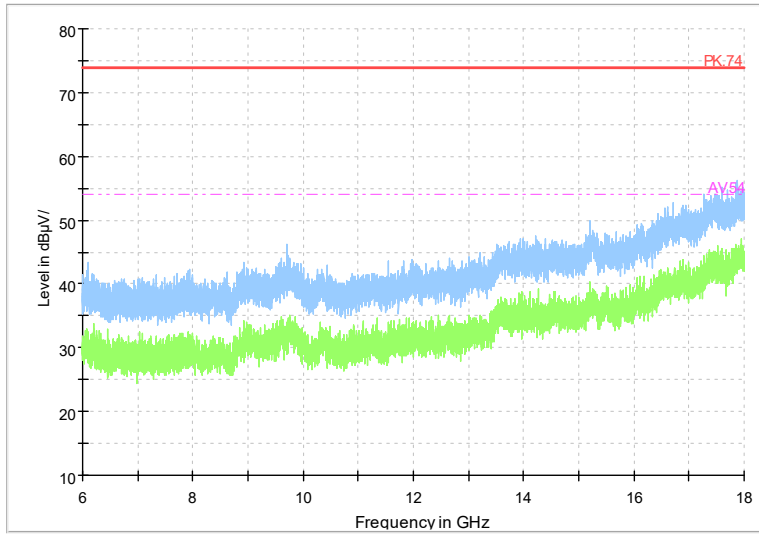

Full Spectrum

Frequency Range: 6GHz -18GHz
Detector: Av mode and PK mode
Test Mode: 802.11ac(VHT20)

Full Spectrum

Frequency Range: 18GHz -40GHz
Detector: Av mode and PK mode
Test Mode: 802.11ac(VHT20)

Full Spectrum

Frequency Range: 1GHz -6GHz
Detector: Av mode and PK mode
Test Mode: 802.11ax(HE20)

Full Spectrum

Frequency Range: 6GHz -18GHz
Detector: Av mode and PK mode
Test Mode: 802.11ax(HE20)

Full Spectrum

Frequency Range: 18GHz -40GHz
 Detector: Av mode and PK mode
 Test Mode: 802.11ax(HE20)

Full Spectrum

Frequency Range: 1GHz -6GHz
 Detector: Av mode and PK mode
 Test Mode: 802.11be(HE20)

Full Spectrum

Frequency Range: 6GHz -18GHz
Detector: Av mode and PK mode
Test Mode: 802.11be(HE20)

Full Spectrum