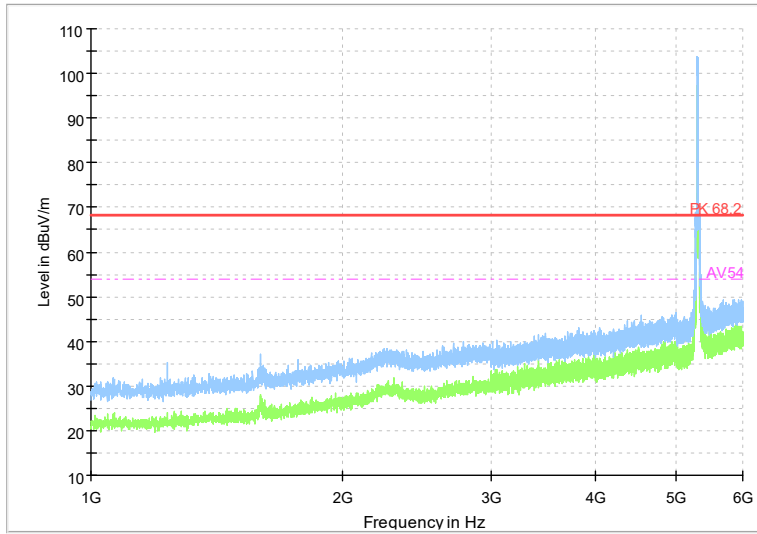

Frequency Range: 6GHz -18GHz
Detector: Av mode and PK mode
Modulation type: 802.11n(HT20)

Full Spectrum

Frequency Range: 18GHz -40GHz
Detector: Av mode and PK mode
Modulation type: 802.11n(HT20)

Full Spectrum

Frequency Range: 1GHz -6GHz
Detector: Av mode and PK mode
Test Mode: 802.11ac(VHT20)

Full Spectrum

Frequency Range: 6GHz -18GHz
Detector: Av mode and PK mode
Test Mode: 802.11ac(VHT20)

Full Spectrum

Frequency Range: 18GHz -40GHz
Detector: Av mode and PK mode
Test Mode: 802.11ac(VHT20)

Full Spectrum

Frequency Range: 1GHz -6GHz
Detector: Av mode and PK mode
Test Mode: 802.11ax(HE20)

Full Spectrum

Frequency Range: 6GHz -18GHz
Detector: Av mode and PK mode
Test Mode: 802.11ax(HE20)

Full Spectrum