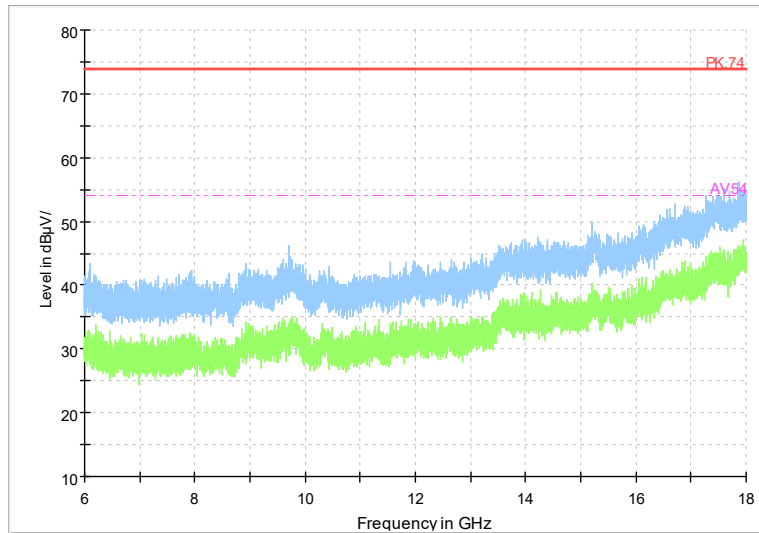

Full Spectrum

Frequency Range: 18GHz -40GHz
 Detector: Av mode and PK mode
 Modulation type: 802.11n(HT20)

Full Spectrum

Frequency Range: 1GHz -6GHz
 Detector: Av mode and PK mode
 Test Mode: 802.11ac(VHT20)

Full Spectrum

Frequency Range: 6GHz -18GHz
Detector: Av mode and PK mode
Test Mode: 802.11ac(VHT20)

Full Spectrum

Frequency Range: 18GHz -40GHz
Detector: Av mode and PK mode
Test Mode: 802.11ac(VHT20)

Full Spectrum

Frequency Range: 1GHz -6GHz
Detector: Av mode and PK mode
Test Mode: 802.11ax(HE20)

Full Spectrum

Frequency Range: 6GHz -18GHz
Detector: Av mode and PK mode
Test Mode: 802.11ax(HE20)

Full Spectrum

Frequency Range: 18GHz -40GHz
 Detector: Av mode and PK mode
 Test Mode: 802.11ax(HE20)