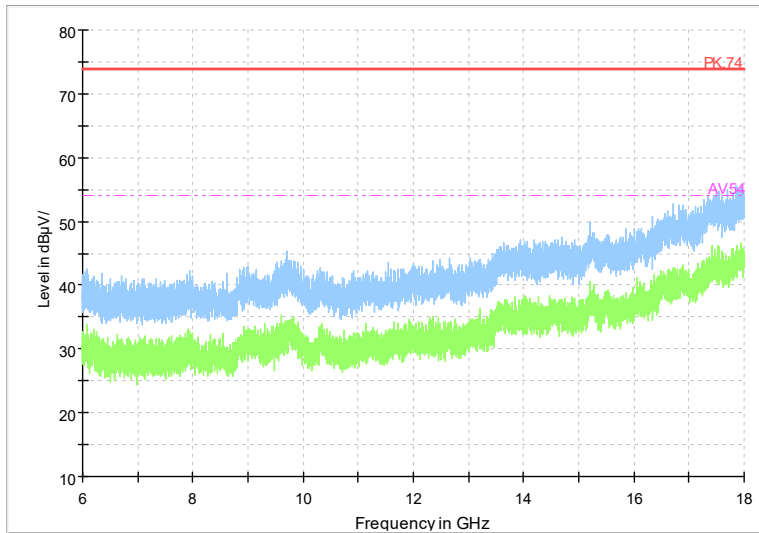

Full Spectrum

Frequency Range: 6GHz -18GHz
Detector: Av mode and PK mode
Modulation type: 802.11n(HT40)

Full Spectrum

Frequency Range: 18GHz -40GHz
Detector: Av mode and PK mode
Modulation type: 802.11n(HT40)

Full Spectrum

Frequency Range: 1GHz -6GHz
Detector: Av mode and PK mode
Test Mode: 802.11ac(VHT40)

Full Spectrum

Frequency Range: 6GHz -18GHz
Detector: Av mode and PK mode
Test Mode: 802.11ac(VHT40)

Full Spectrum

Frequency Range: 18GHz -40GHz
Detector: Av mode and PK mode
Test Mode: 802.11ac(VHT40)

Full Spectrum

Frequency Range: 1GHz -6GHz
Detector: Av mode and PK mode
Test Mode: 802.11ax(HE 40)

Full Spectrum

Frequency Range: 6GHz -18GHz
Detector: Av mode and PK mode
Test Mode: 802.11ax(HE 40)