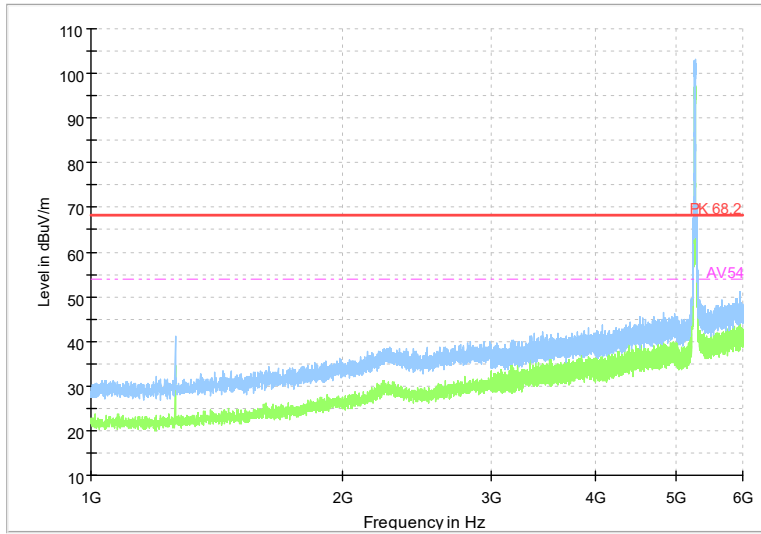

Full Spectrum

Frequency Range: 6GHz -18GHz
Detector: Av mode and PK mode
Modulation type: 802.11a

Full Spectrum

Frequency Range: 18GHz -40GHz
Detector: Av mode and PK mode
Modulation type: 802.11a

Full Spectrum

Frequency Range: 1GHz -6GHz
Detector: Av mode and PK mode
Modulation type: 802.11n(HT20)

Full Spectrum

Frequency Range: 6GHz -18GHz
Detector: Av mode and PK mode
Modulation type: 802.11n(HT20)

Full Spectrum

Frequency Range: 18GHz -40GHz
Detector: Av mode and PK mode
Modulation type: 802.11n(HT20)

Full Spectrum

Frequency Range: 1GHz -6GHz
 Detector: Av mode and PK mode
 Test Mode: 802.11ac(VHT20)

Full Spectrum