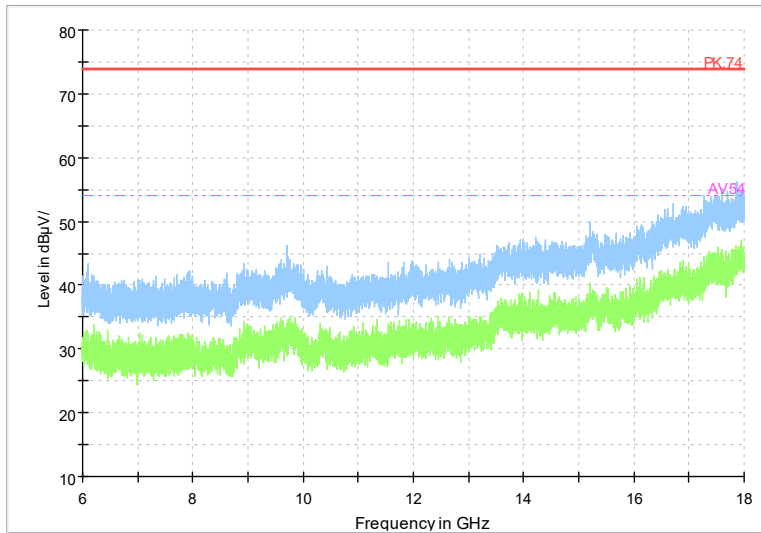

Frequency Range: 6GHz -18GHz
 Detector: Av mode and PK mode
 Test Mode: 802.11ac(VHT20)

Full Spectrum

Frequency Range: 18GHz -40GHz
Detector: Av mode and PK mode
Test Mode: 802.11ac(VHT20)

Full Spectrum

Frequency Range: 1GHz -6GHz
Detector: Av mode and PK mode
Test Mode: 802.11ax(HE20)

Full Spectrum

Frequency Range: 6GHz -18GHz
Detector: Av mode and PK mode
Test Mode: 802.11ax(HE20)

Full Spectrum

Frequency Range: 18GHz -40GHz
Detector: Av mode and PK mode
Test Mode: 802.11ax(HE20)

Full Spectrum

Frequency Range: 1GHz -6GHz
Detector: Av mode and PK mode
Test Mode: 802.11be(HE20)

Full Spectrum

Frequency Range: 6GHz -18GHz
Detector: Av mode and PK mode
Test Mode: 802.11be(HE20)

Full Spectrum

Frequency Range: 18GHz -40GHz
Detector: Av mode and PK mode
Test Mode: 802.11be(HE20)