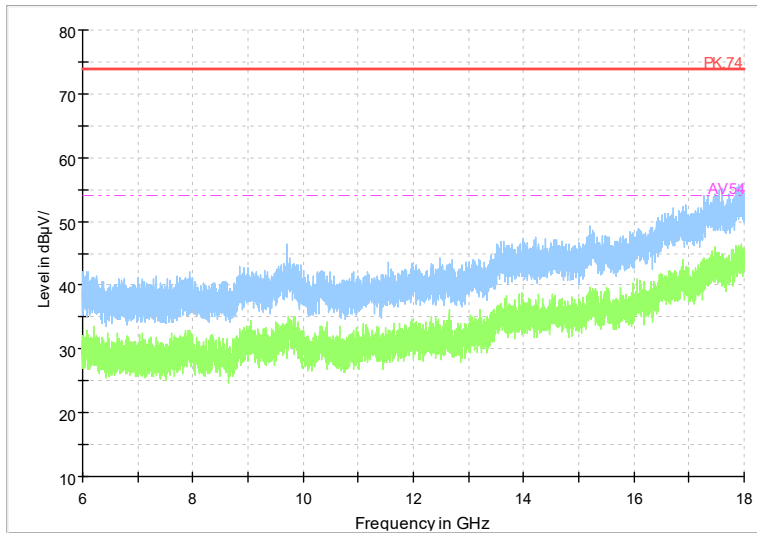

Frequency Range: 18GHz -40GHz
Detector: Av mode and PK mode
Test Mode: 802.11be(EHT40)

Carrier frequency (MHz): 5310
Channel No.:62

Full Spectrum

Frequency Range: 1GHz -6GHz
Detector: Av mode and PK mode
Modulation type: 802.11n(HT40)

Full Spectrum

Frequency Range: 6GHz -18GHz
Detector: Av mode and PK mode
Modulation type: 802.11n(HT40)

Full Spectrum

Frequency Range: 18GHz -40GHz
Detector: Av mode and PK mode
Modulation type: 802.11n(HT40)

Full Spectrum

Frequency Range: 1GHz -6GHz
Detector: Av mode and PK mode
Test Mode: 802.11ac(VHT40)

Full Spectrum

Frequency Range: 6GHz -18GHz
Detector: Av mode and PK mode
Test Mode: 802.11ac(VHT40)

Full Spectrum