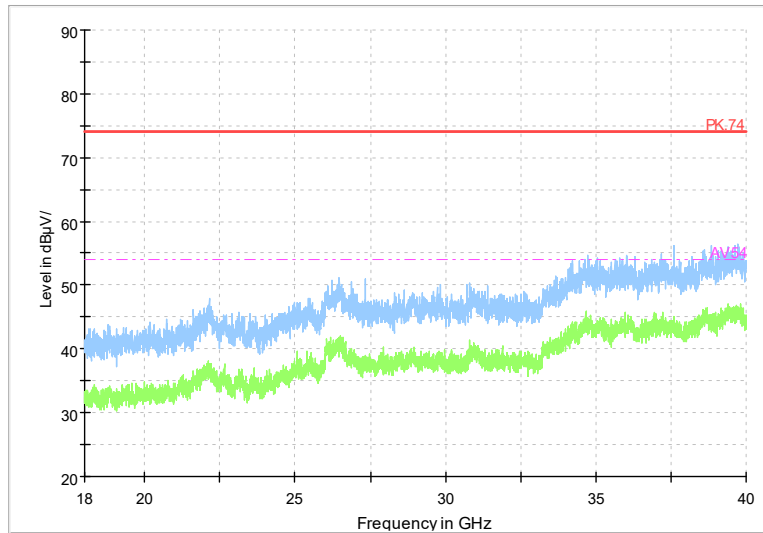

Full Spectrum

Frequency Range: 6GHz -18GHz
Detector: Av mode and PK mode
Modulation type: 802.11n(HT40)

Full Spectrum

Frequency Range: 18GHz -40GHz
Detector: Av mode and PK mode
Modulation type: 802.11n(HT40)

Full Spectrum

Frequency Range: 1GHz -6GHz
Detector: Av mode and PK mode
Test Mode: 802.11ac(VHT40)

Full Spectrum

Frequency Range: 6GHz -18GHz
Detector: Av mode and PK mode
Test Mode: 802.11ac(VHT40)

Full Spectrum

Frequency Range: 18GHz -40GHz
Detector: Av mode and PK mode
Test Mode: 802.11ac(VHT40)

Full Spectrum

Frequency Range: 1GHz -6GHz
Detector: Av mode and PK mode
Test Mode: 802.11ax(HE 40)

Full Spectrum

Frequency Range: 6GHz -18GHz
Detector: Av mode and PK mode
Test Mode: 802.11ax(HE 40)