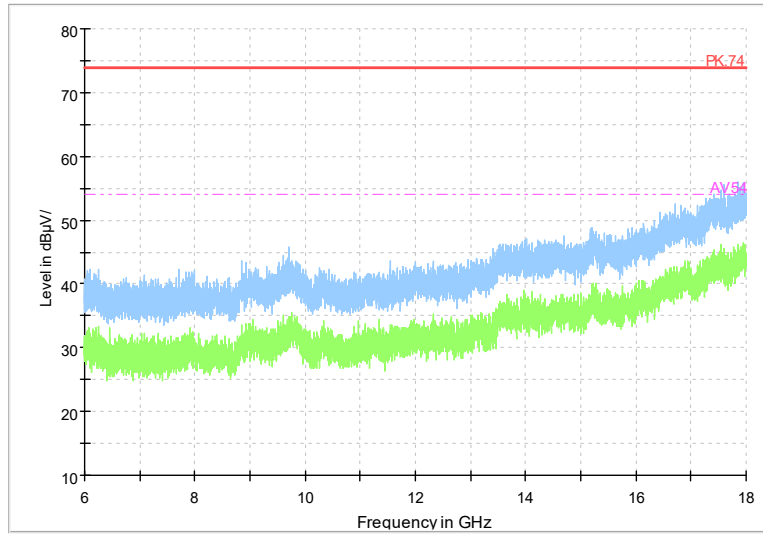

Full Spectrum

Frequency Range: 18GHz -40GHz
Detector: Av mode and PK mode
Test Mode: 802.11be(EHT40)

Carrier frequency (MHz): 5230
Channel No.:46

Full Spectrum

Frequency Range: 1GHz -6GHz
Detector: Av mode and PK mode
Modulation type: 802.11n(HT40)

Full Spectrum

Frequency Range: 6GHz -18GHz
Detector: Av mode and PK mode
Modulation type: 802.11n(HT40)

Full Spectrum

Frequency Range: 18GHz -40GHz
Detector: Av mode and PK mode
Modulation type: 802.11n(HT40)

Full Spectrum

Frequency Range: 1GHz -6GHz
Detector: Av mode and PK mode
Test Mode: 802.11ac(VHT40)

Full Spectrum

Frequency Range: 6GHz -18GHz
Detector: Av mode and PK mode
Test Mode: 802.11ac(VHT40)

Full Spectrum