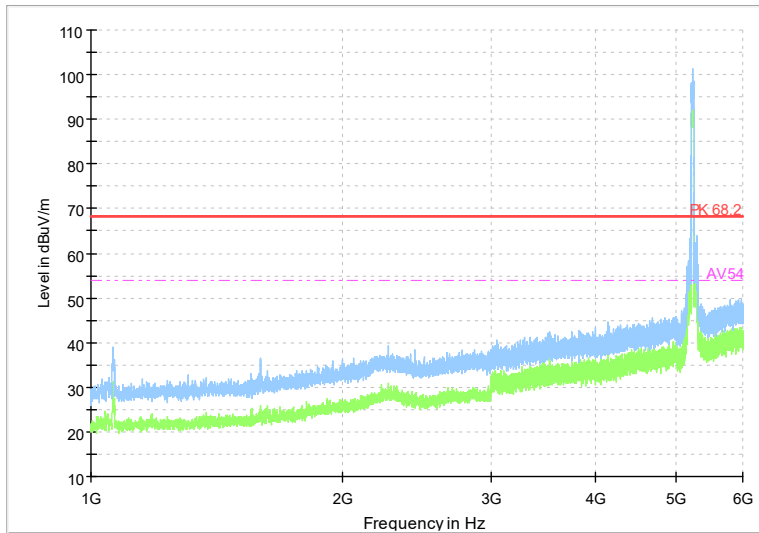

Full Spectrum

Frequency Range: 1GHz -6GHz
Detector: Av mode and PK mode
Test Mode: 802.11ac(VHT40)

Full Spectrum

Frequency Range: 6GHz -18GHz
Detector: Av mode and PK mode
Test Mode: 802.11ac(VHT40)

Full Spectrum

Frequency Range: 18GHz -40GHz
Detector: Av mode and PK mode
Test Mode: 802.11ac(VHT40)

Full Spectrum

Frequency Range: 1GHz -6GHz
Detector: Av mode and PK mode
Test Mode: 802.11ax(HE 40)

Full Spectrum

Frequency Range: 6GHz -18GHz
Detector: Av mode and PK mode
Test Mode: 802.11ax(HE 40)

Full Spectrum

Frequency Range: 18GHz -40GHz
Detector: Av mode and PK mode
Test Mode: 802.11ax(HE40)

Full Spectrum

Frequency Range: 1GHz -6GHz
Detector: Av mode and PK mode
Test Mode: 802.11be(EHT40)

Full Spectrum