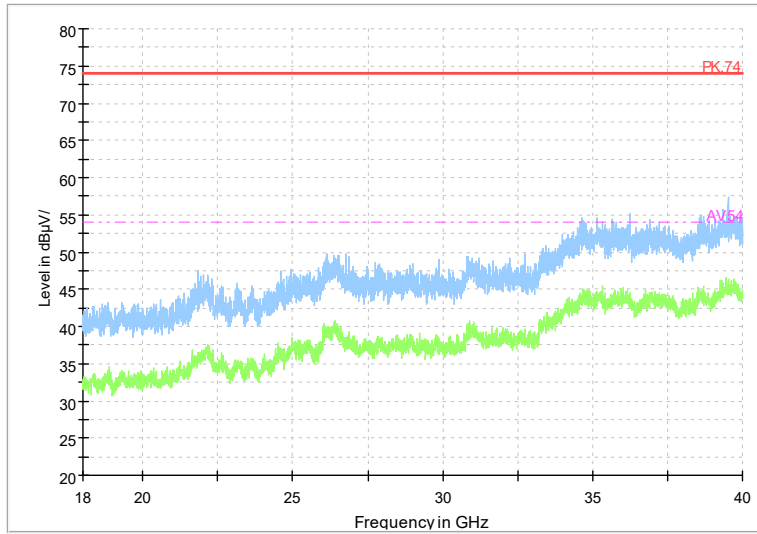

Full Spectrum

Frequency Range: 6GHz -18GHz
Detector: Av mode and PK mode
Modulation type: 802.11n(HT40)

Full Spectrum

Frequency Range: 18GHz -40GHz
Detector: Av mode and PK mode
Modulation type: 802.11n(HT40)

Full Spectrum

Frequency Range: 1GHz -6GHz
Detector: Av mode and PK mode
Test Mode: 802.11ac(VHT40)

Full Spectrum

Frequency Range: 6GHz -18GHz
Detector: Av mode and PK mode
Test Mode: 802.11ac(VHT40)

Full Spectrum

Frequency Range: 18GHz -40GHz
 Detector: Av mode and PK mode
 Test Mode: 802.11ac(VHT40)

Full Spectrum

Frequency Range: 1GHz -6GHz
 Detector: Av mode and PK mode
 Test Mode: 802.11ax(HE 40)

Full Spectrum