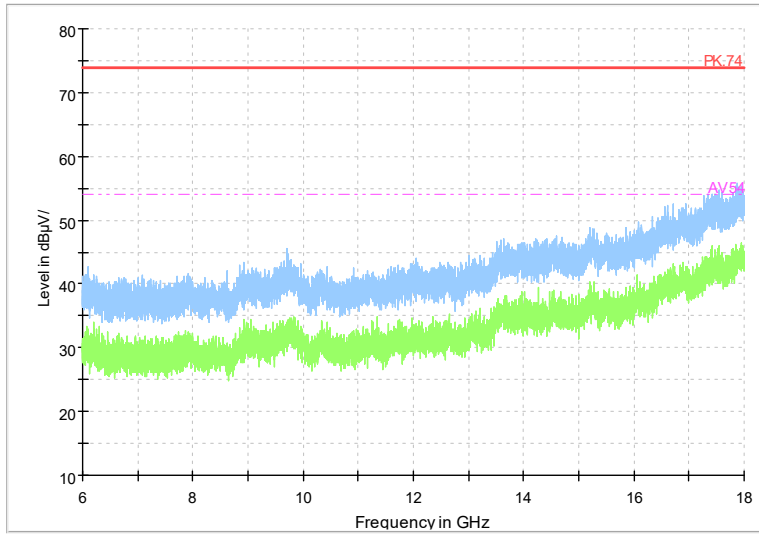

Full Spectrum

Frequency Range: 18GHz -40GHz
Detector: Av mode and PK mode
Modulation type: 802.11be(EHT160)

Carrier frequency (MHz): 5260
Channel No.:52

Full Spectrum

Frequency Range: 1GHz -6GHz
Detector: Av mode and PK mode
Modulation type: 802.11a

Full Spectrum

Frequency Range: 6GHz -18GHz
Detector: Av mode and PK mode
Modulation type: 802.11a

Full Spectrum

Frequency Range: 18GHz -40GHz
Detector: Av mode and PK mode
Modulation type: 802.11a

Full Spectrum

Frequency Range: 1GHz -6GHz
Detector: Av mode and PK mode
Modulation type: 802.11n(HT20)

Full Spectrum

Frequency Range: 6GHz -18GHz
Detector: Av mode and PK mode
Modulation type: 802.11n(HT20)

Full Spectrum