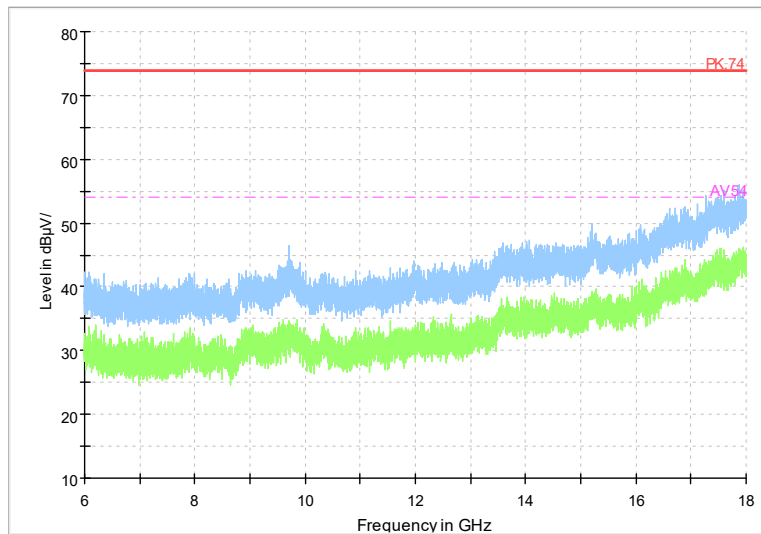

Frequency Range: 18GHz -40GHz
Detector: Av mode and PK mode
Test Mode: 802.11ax(HE40)

Full Spectrum

Frequency Range: 1GHz -6GHz
Detector: Av mode and PK mode
Test Mode: 802.11be(EHT40)

Full Spectrum

Frequency Range: 6GHz -18GHz
Detector: Av mode and PK mode
Test Mode: 802.11be(EHT40)

Full Spectrum

Frequency Range: 18GHz -40GHz
Detector: Av mode and PK mode
Test Mode: 802.11be(EHT40)

Carrier frequency (MHz): 5230
Channel No.:46

Full Spectrum

Frequency Range: 1GHz -6GHz
Detector: Av mode and PK mode
Modulation type: 802.11n(HT40)

Full Spectrum

Frequency Range: 6GHz -18GHz
Detector: Av mode and PK mode
Modulation type: 802.11n(HT40)

Full Spectrum

Frequency Range: 18GHz -40GHz
Detector: Av mode and PK mode
Modulation type: 802.11n(HT40)