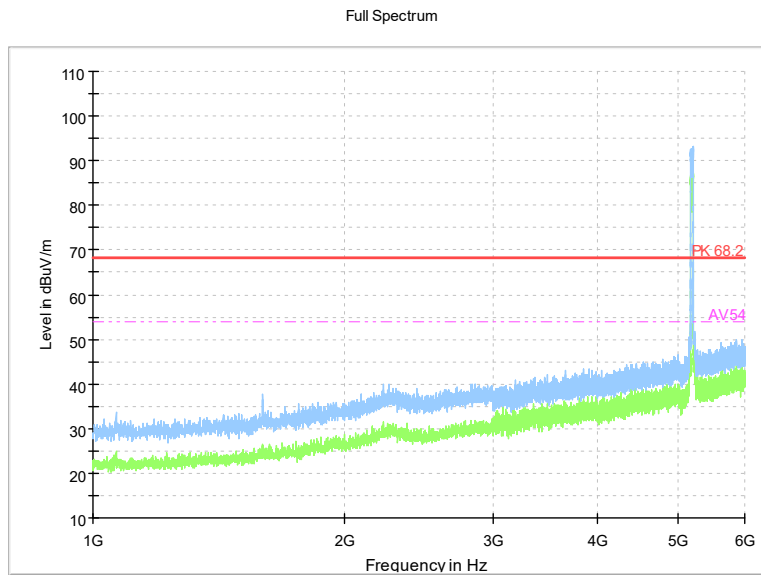

Frequency Range: 1GHz -6GHz
Detector: Av mode and PK mode
Test Mode: 802.11ax(HE20)

Full Spectrum

Frequency Range: 6GHz -18GHz
Detector: Av mode and PK mode
Test Mode: 802.11ax(HE20)

Full Spectrum

Frequency Range: 18GHz -40GHz
 Detector: Av mode and PK mode
 Test Mode: 802.11ax(HE20)

Full Spectrum

Frequency Range: 1GHz -6GHz
 Detector: Av mode and PK mode
 Test Mode: 802.11be(HE20)

Full Spectrum

Frequency Range: 6GHz -18GHz
Detector: Av mode and PK mode
Test Mode: 802.11be(HE20)

Full Spectrum

Frequency Range: 18GHz -40GHz
Detector: Av mode and PK mode
Test Mode: 802.11be(HE20)

Carrier frequency (MHz): 5190
Channel No.:38

Frequency Range: 1GHz -6GHz
Detector: Av mode and PK mode
Modulation type: 802.11n(HT40)