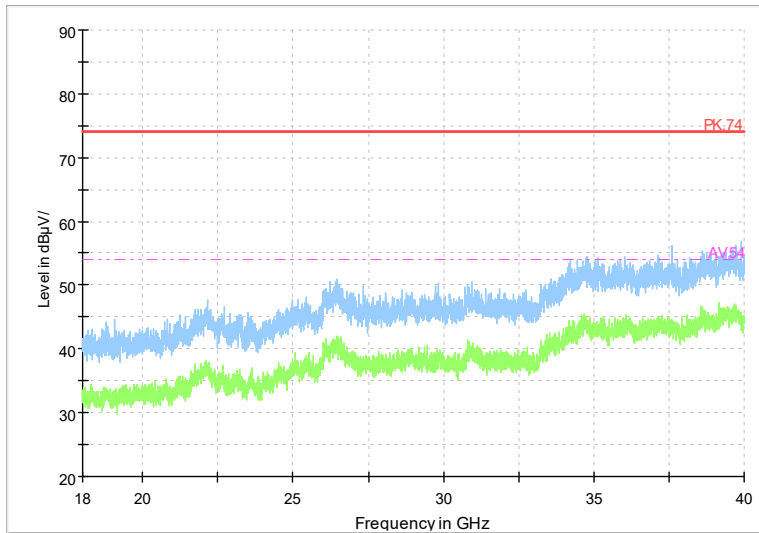

Full Spectrum

Frequency Range: 1GHz -6GHz
Detector: Av mode and PK mode
Test Mode: 802.11ax(HE 40)

Full Spectrum

Frequency Range: 6GHz -18GHz
Detector: Av mode and PK mode
Test Mode: 802.11ax(HE 40)

Full Spectrum

Frequency Range: 18GHz -40GHz
Detector: Av mode and PK mode
Test Mode: 802.11ax(HE40)

Full Spectrum

Frequency Range: 1GHz -6GHz
Detector: Av mode and PK mode
Test Mode: 802.11be(EHT40)

Full Spectrum

Frequency Range: 6GHz -18GHz
Detector: Av mode and PK mode
Test Mode: 802.11be(EHT40)

Full Spectrum

Frequency Range: 18GHz -40GHz
Detector: Av mode and PK mode
Test Mode: 802.11be(EHT40)

Carrier frequency (MHz): 5230
Channel No.:46

Full Spectrum

Frequency Range: 1GHz -6GHz
Detector: Av mode and PK mode
Modulation type: 802.11n(HT40)