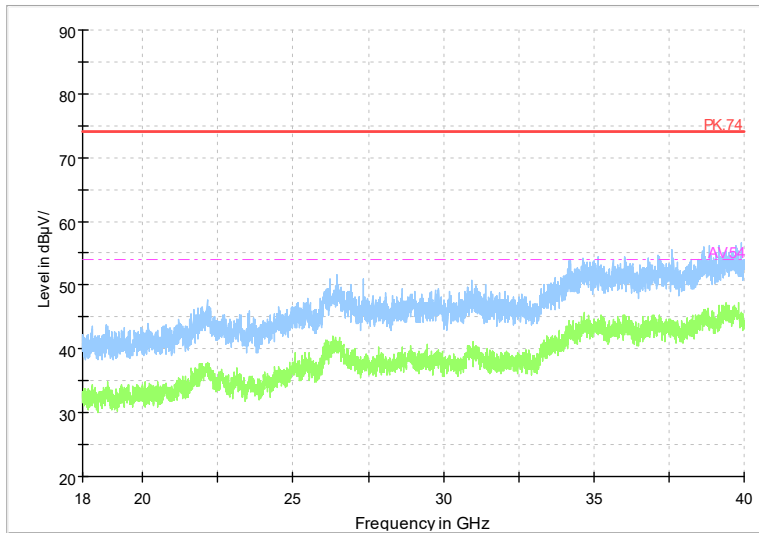

Full Spectrum

Frequency Range: 18GHz -40GHz
Detector: Av mode and PK mode
Modulation type: 802.11be(EHT160)

Carrier frequency (MHz): 5260
Channel No.:52

Full Spectrum

Frequency Range: 1GHz -6GHz
Detector: Av mode and PK mode
Modulation type: 802.11a

Full Spectrum

Frequency Range: 6GHz -18GHz
Detector: Av mode and PK mode
Modulation type: 802.11a

Full Spectrum

Frequency Range: 18GHz -40GHz
Detector: Av mode and PK mode
Modulation type: 802.11a

Full Spectrum

Frequency Range: 1GHz -6GHz
Detector: Av mode and PK mode
Modulation type: 802.11n(HT20)

Full Spectrum

Frequency Range: 6GHz -18GHz
Detector: Av mode and PK mode
Modulation type: 802.11n(HT20)

Full Spectrum