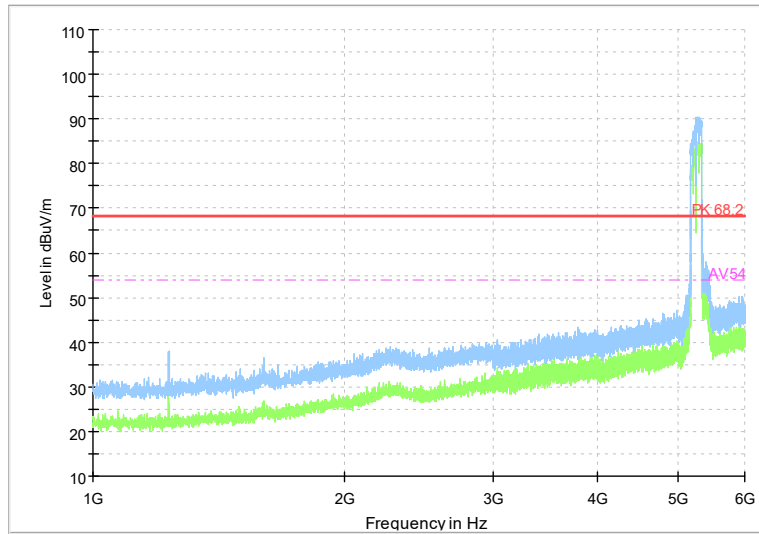

Full Spectrum

Frequency Range: 18GHz -40GHz
Detector: Av mode and PK mode
Test Mode: 802.11ax(HE80)

Full Spectrum

Frequency Range: 1GHz -6GHz
Detector: Av mode and PK mode
Test Mode: 802.11be(EHT80)

Full Spectrum

Frequency Range: 6GHz -18GHz
Detector: Av mode and PK mode
Test Mode: 802.11be(EHT80)

Full Spectrum

Frequency Range: 18GHz -40GHz
 Detector: Av mode and PK mode
 Test Mode: 802.11be(EHT80)

Carrier frequency (MHz): 5250
 Channel No.:50

Full Spectrum

Frequency Range: 1GHz -6GHz
 Detector: Av mode and PK mode
 Modulation type: 802.11ac(VHT160)

Full Spectrum

Frequency Range: 6GHz -18GHz
Detector: Av mode and PK mode
Modulation type: 802.11ac(VHT160)