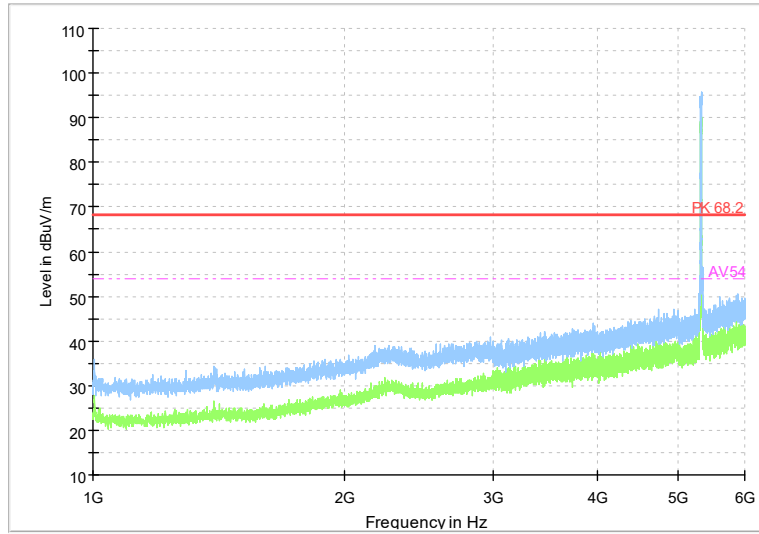

Full Spectrum

Frequency Range: 1GHz -6GHz
Detector: Av mode and PK mode
Test Mode: 802.11ax(HE20)

Full Spectrum

Frequency Range: 6GHz -18GHz
Detector: Av mode and PK mode
Test Mode: 802.11ax(HE20)

Full Spectrum

Frequency Range: 18GHz -40GHz
Detector: Av mode and PK mode
Test Mode: 802.11ax(HE20)

Full Spectrum

Frequency Range: 1GHz -6GHz
Detector: Av mode and PK mode
Test Mode: 802.11be(HE20)

Full Spectrum

Frequency Range: 6GHz -18GHz
Detector: Av mode and PK mode
Test Mode: 802.11be(HE20)

Full Spectrum

Frequency Range: 18GHz -40GHz
Detector: Av mode and PK mode
Test Mode: 802.11be(HE20)

Carrier frequency (MHz): 5320
 Channel No.:64

Full Spectrum

Frequency Range: 1GHz -6GHz
 Detector: Av mode and PK mode
 Modulation type: 802.11a