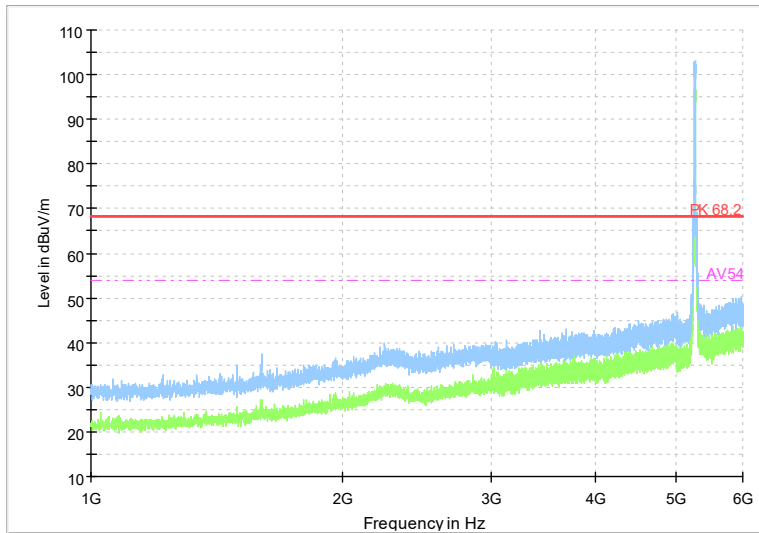

Full Spectrum

Frequency Range: 18GHz -40GHz
Detector: Av mode and PK mode
Modulation type: 802.11be(EHT160)

Carrier frequency (MHz): 5260
Channel No.:52

Full Spectrum

Frequency Range: 1GHz -6GHz
Detector: Av mode and PK mode
Modulation type: 802.11a

Full Spectrum

Frequency Range: 6GHz -18GHz
Detector: Av mode and PK mode
Modulation type: 802.11a

Full Spectrum

Frequency Range: 18GHz -40GHz
Detector: Av mode and PK mode
Modulation type: 802.11a

Full Spectrum

Frequency Range: 1GHz -6GHz
Detector: Av mode and PK mode
Modulation type: 802.11n(HT20)

Full Spectrum

Frequency Range: 6GHz -18GHz
Detector: Av mode and PK mode
Modulation type: 802.11n(HT20)

Full Spectrum