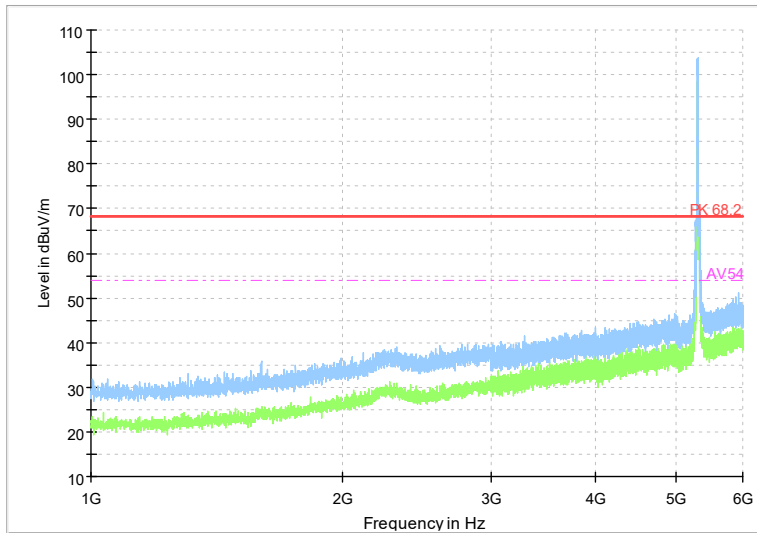

Carrier frequency (MHz): 5300
Channel No.:60

Full Spectrum

Frequency Range: 1GHz -6GHz
Detector: Av mode and PK mode
Modulation type: 802.11a

Full Spectrum

Frequency Range: 6GHz -18GHz
Detector: Av mode and PK mode
Modulation type: 802.11a

Full Spectrum

Frequency Range: 18GHz -40GHz
Detector: Av mode and PK mode
Modulation type: 802.11a

Full Spectrum

Frequency Range: 1GHz -6GHz
Detector: Av mode and PK mode
Modulation type: 802.11n(HT20)

Full Spectrum

Frequency Range: 6GHz -18GHz
Detector: Av mode and PK mode
Modulation type: 802.11n(HT20)

Full Spectrum

Frequency Range: 18GHz -40GHz
Detector: Av mode and PK mode
Modulation type: 802.11n(HT20)

Full Spectrum