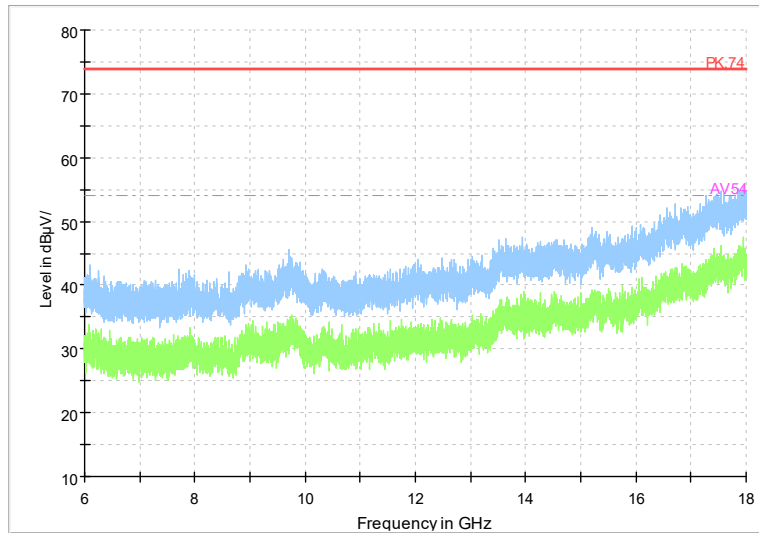

Full Spectrum

Frequency Range: 1GHz -6GHz
 Detector: Av mode and PK mode
 Modulation type: 802.11ac(VHT160)

Full Spectrum

Frequency Range: 6GHz -18GHz
Detector: Av mode and PK mode
Modulation type: 802.11ac(VHT160)

Full Spectrum

Frequency Range: 18GHz -40GHz
Detector: Av mode and PK mode
Modulation type: 802.11ac(VHT160)

Full Spectrum

Frequency Range: 1GHz -6GHz
Detector: Av mode and PK mode
Modulation type: 802.11ax(HE160)

Full Spectrum

Frequency Range: 6GHz -18GHz
Detector: Av mode and PK mode
Modulation type: 802.11ax(HE160)

Full Spectrum

Frequency Range: 18GHz -40GHz
Detector: Av mode and PK mode
Modulation type: 802.11ax(HE160)