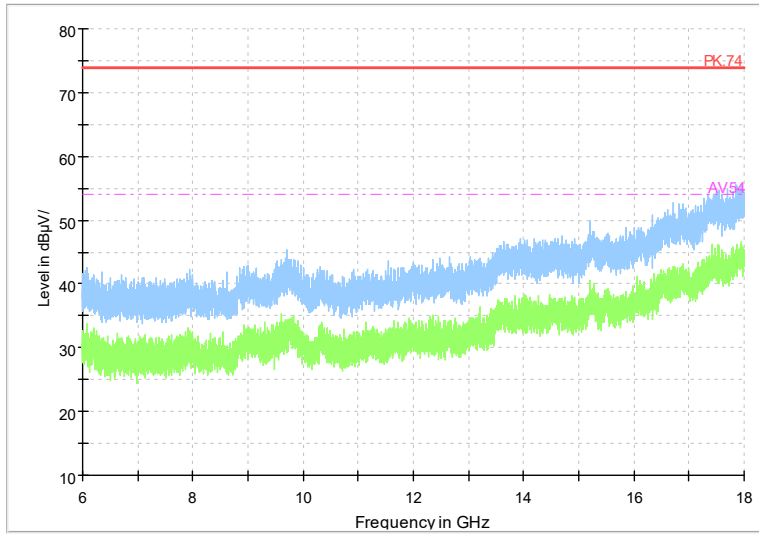

Full Spectrum

Frequency Range: 6GHz -18GHz
Detector: Av mode and PK mode
Modulation type: 802.11n(HT40)

Full Spectrum

Frequency Range: 18GHz -40GHz
Detector: Av mode and PK mode
Modulation type: 802.11n(HT40)

Full Spectrum

Frequency Range: 1GHz -6GHz
Detector: Av mode and PK mode
Test Mode: 802.11ac(VHT40)

Full Spectrum

Frequency Range: 6GHz -18GHz
Detector: Av mode and PK mode
Test Mode: 802.11ac(VHT40)

Full Spectrum

Frequency Range: 18GHz -40GHz
 Detector: Av mode and PK mode
 Test Mode: 802.11ac(VHT40)

Full Spectrum

Frequency Range: 1GHz -6GHz
 Detector: Av mode and PK mode
 Test Mode: 802.11ax(HE 40)

Full Spectrum