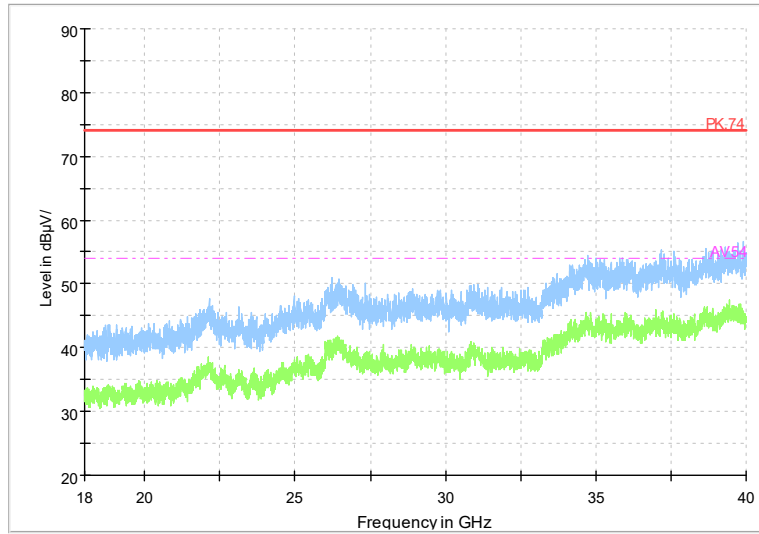

Frequency Range: 18GHz -40GHz
Detector: Av mode and PK mode
Test Mode: 802.11ac(VHT80)

Full Spectrum

Frequency Range: 1GHz -6GHz
Detector: Av mode and PK mode
Test Mode: 802.11ax(HE80)

Full Spectrum

Frequency Range: 6GHz -18GHz
Detector: Av mode and PK mode
Test Mode: 802.11ax(HE80)

Full Spectrum

Frequency Range: 18GHz -40GHz
Detector: Av mode and PK mode
Test Mode: 802.11ax(HE80)

Full Spectrum

Frequency Range: 1GHz -6GHz
Detector: Av mode and PK mode
Test Mode: 802.11be(EHT80)

Full Spectrum

Frequency Range: 6GHz -18GHz
Detector: Av mode and PK mode
Test Mode: 802.11be(EHT80)

Full Spectrum

Frequency Range: 18GHz -40GHz
 Detector: Av mode and PK mode
 Test Mode: 802.11be(EHT80)

Carrier frequency (MHz): 5250
 Channel No.:50