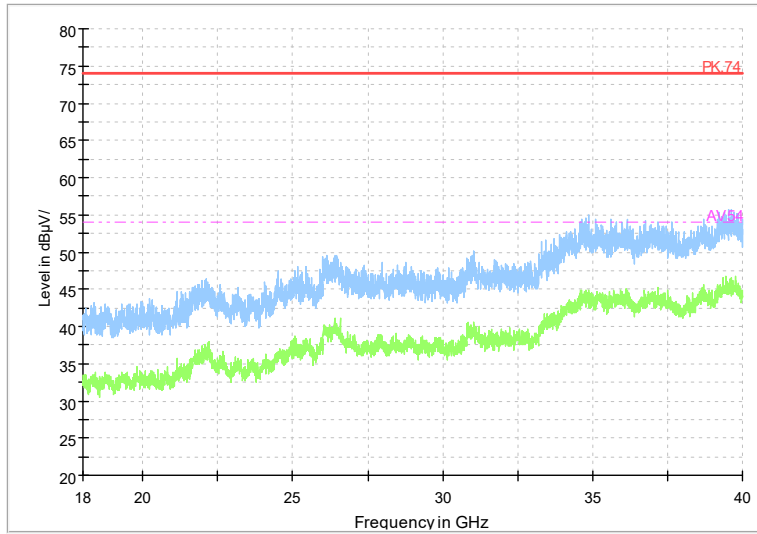

Carrier frequency (MHz): 5270
Channel No.:54

Full Spectrum

Frequency Range: 1GHz -6GHz
Detector: Av mode and PK mode
Modulation type: 802.11n(HT40)

Full Spectrum

Frequency Range: 6GHz -18GHz
Detector: Av mode and PK mode
Modulation type: 802.11n(HT40)

Full Spectrum

Frequency Range: 18GHz -40GHz
Detector: Av mode and PK mode
Modulation type: 802.11n(HT40)

Full Spectrum

Frequency Range: 1GHz -6GHz
Detector: Av mode and PK mode
Test Mode: 802.11ac(VHT40)

Full Spectrum

Frequency Range: 6GHz -18GHz
Detector: Av mode and PK mode
Test Mode: 802.11ac(VHT40)

Full Spectrum

Frequency Range: 18GHz -40GHz
Detector: Av mode and PK mode
Test Mode: 802.11ac(VHT40)

Full Spectrum