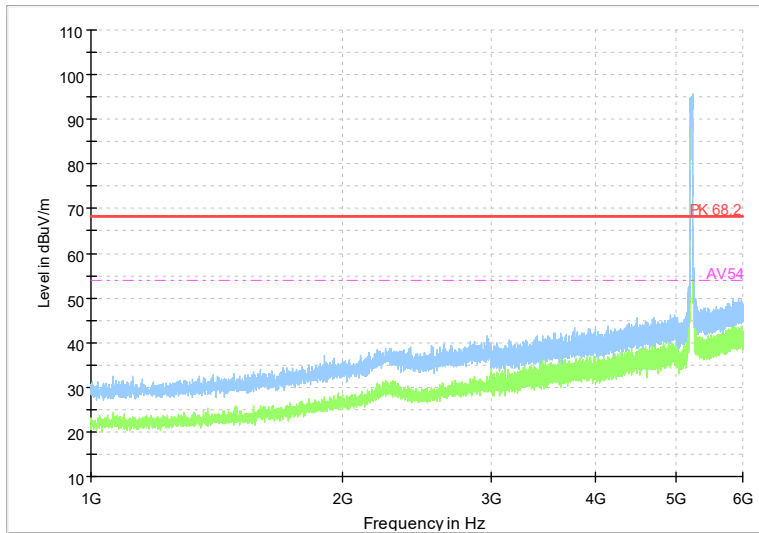

Frequency Range: 6GHz -18GHz
Detector: Av mode and PK mode
Test Mode: 802.11be(EHT40)

Full Spectrum

Frequency Range: 18GHz -40GHz
Detector: Av mode and PK mode
Test Mode: 802.11be(EHT40)

Carrier frequency (MHz): 5210
Channel No.:42

Full Spectrum

Frequency Range: 1GHz -6GHz
Detector: Av mode and PK mode
Test Mode: 802.11ac(VHT80)

Full Spectrum

Frequency Range: 6GHz -18GHz
Detector: Av mode and PK mode
Test Mode: 802.11ac(VHT80)

Full Spectrum

Frequency Range: 18GHz -40GHz
Detector: Av mode and PK mode
Test Mode: 802.11ac(VHT80)

Full Spectrum

Frequency Range: 1GHz -6GHz
Detector: Av mode and PK mode
Test Mode: 802.11ax(HE80)

Full Spectrum

Frequency Range: 6GHz -18GHz
Detector: Av mode and PK mode
Test Mode: 802.11ax(HE80)