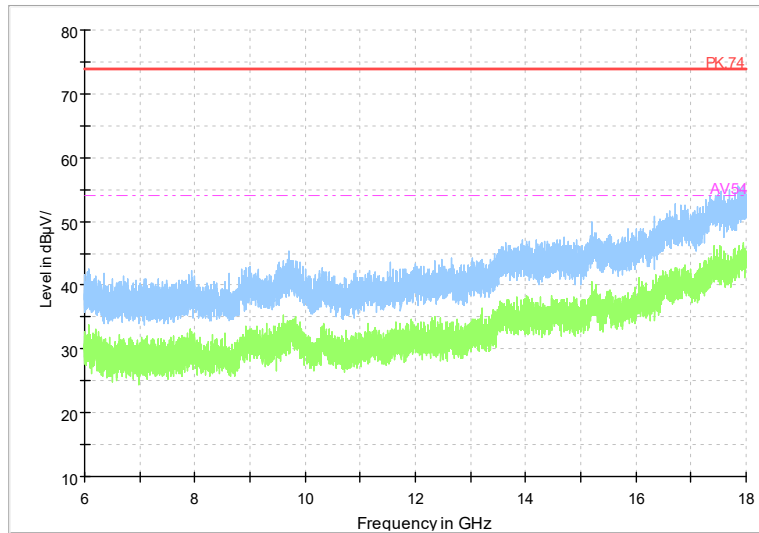

Full Spectrum

Frequency Range: 6GHz -18GHz
Detector: Av mode and PK mode
Test Mode: 802.11ac(VHT40)

Full Spectrum

Frequency Range: 18GHz -40GHz
Detector: Av mode and PK mode
Test Mode: 802.11ac(VHT40)

Full Spectrum

Frequency Range: 1GHz -6GHz
Detector: Av mode and PK mode
Test Mode: 802.11ax(HE 40)

Full Spectrum

Frequency Range: 6GHz -18GHz
Detector: Av mode and PK mode
Test Mode: 802.11ax(HE 40)

Full Spectrum

Frequency Range: 18GHz -40GHz
Detector: Av mode and PK mode
Test Mode: 802.11ax(HE40)

Full Spectrum

Frequency Range: 1GHz -6GHz
Detector: Av mode and PK mode
Test Mode: 802.11be(EHT40)

Full Spectrum

Frequency Range: 6GHz -18GHz
Detector: Av mode and PK mode
Test Mode: 802.11be(EHT40)

Full Spectrum