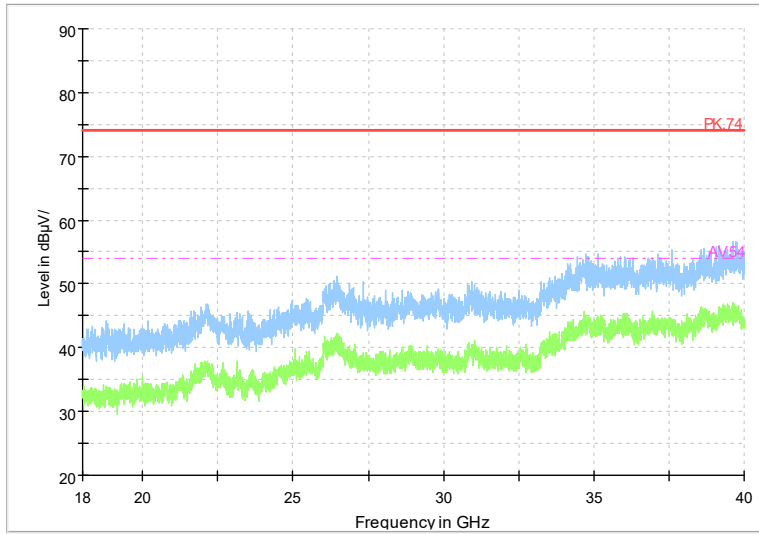

Full Spectrum

Frequency Range: 1GHz -6GHz
 Detector: Av mode and PK mode
 Test Mode: 802.11be(HE20)

Full Spectrum

Frequency Range: 6GHz -18GHz
Detector: Av mode and PK mode
Test Mode: 802.11be(HE20)

Full Spectrum

Frequency Range: 18GHz -40GHz
Detector: Av mode and PK mode
Test Mode: 802.11be(HE20)

Carrier frequency (MHz): 5190
Channel No.:38

Frequency Range: 1GHz -6GHz
Detector: Av mode and PK mode
Modulation type: 802.11n(HT40)

Frequency Range: 6GHz -18GHz
Detector: Av mode and PK mode
Modulation type: 802.11n(HT40)

Full Spectrum

Frequency Range: 18GHz -40GHz
Detector: Av mode and PK mode
Modulation type: 802.11n(HT40)

Full Spectrum