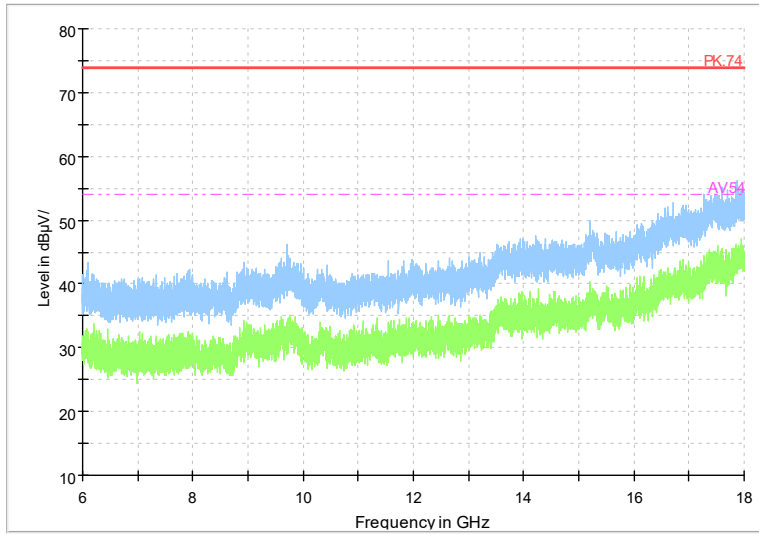

Frequency Range: 18GHz -40GHz
Detector: Av mode and PK mode
Modulation type: 802.11n(HT20)

Full Spectrum

Frequency Range: 1GHz -6GHz
Detector: Av mode and PK mode
Test Mode: 802.11ac(VHT20)

Full Spectrum

Frequency Range: 6GHz -18GHz
Detector: Av mode and PK mode
Test Mode: 802.11ac(VHT20)

Full Spectrum

Frequency Range: 18GHz -40GHz
 Detector: Av mode and PK mode
 Test Mode: 802.11ac(VHT20)

Full Spectrum

Frequency Range: 1GHz -6GHz
 Detector: Av mode and PK mode
 Test Mode: 802.11ax(HE20)

Full Spectrum

Frequency Range: 6GHz -18GHz
Detector: Av mode and PK mode
Test Mode: 802.11ax(HE20)

Full Spectrum

Frequency Range: 18GHz -40GHz
Detector: Av mode and PK mode
Test Mode: 802.11ax(HE20)

Full Spectrum