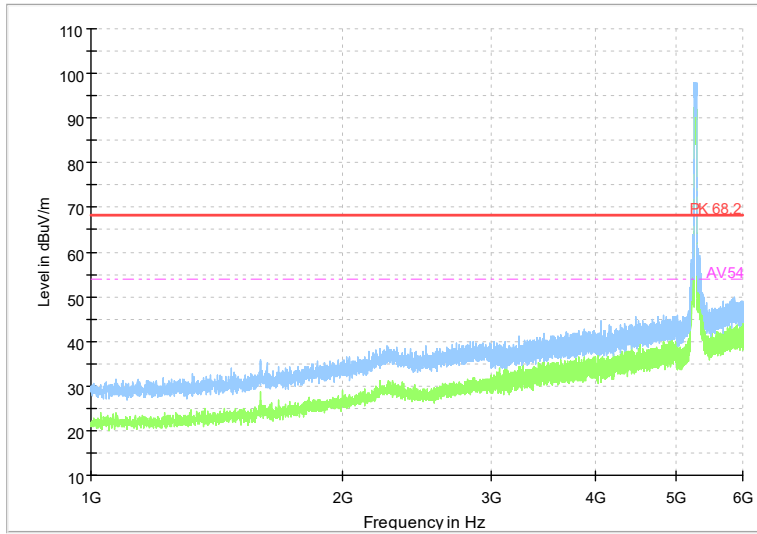

Frequency Range: 1GHz -6GHz
Detector: Av mode and PK mode
Test Mode: 802.11be(HE20)

Full Spectrum

Frequency Range: 6GHz -18GHz
Detector: Av mode and PK mode
Test Mode: 802.11be(HE20)

Full Spectrum

Frequency Range: 18GHz -40GHz
Detector: Av mode and PK mode
Test Mode: 802.11be(HE20)

Carrier frequency (MHz): 5270
Channel No.:54

Full Spectrum

Frequency Range: 1GHz -6GHz
Detector: Av mode and PK mode
Modulation type: 802.11n(HT40)

Full Spectrum

Frequency Range: 6GHz -18GHz
Detector: Av mode and PK mode
Modulation type: 802.11n(HT40)

Full Spectrum

Frequency Range: 18GHz -40GHz
Detector: Av mode and PK mode
Modulation type: 802.11n(HT40)

Full Spectrum

Frequency Range: 1GHz -6GHz
Detector: Av mode and PK mode
Test Mode: 802.11ac(VHT40)