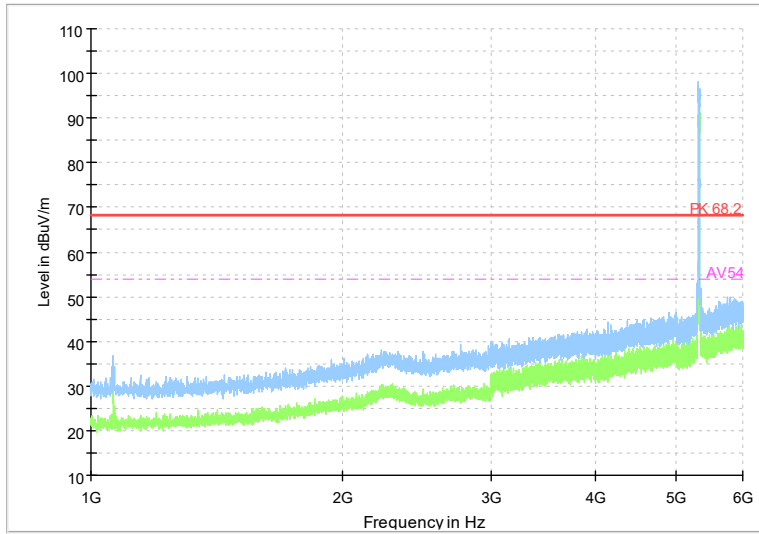

Frequency Range: 6GHz -18GHz
Detector: Av mode and PK mode
Test Mode: 802.11ac(VHT20)

Full Spectrum

Frequency Range: 18GHz -40GHz
 Detector: Av mode and PK mode
 Test Mode: 802.11ac(VHT20)

Full Spectrum

Frequency Range: 1GHz -6GHz
 Detector: Av mode and PK mode
 Test Mode: 802.11ax(HE20)

Full Spectrum

Frequency Range: 6GHz -18GHz
Detector: Av mode and PK mode
Test Mode: 802.11ax(HE20)

Full Spectrum

Frequency Range: 18GHz -40GHz
Detector: Av mode and PK mode
Test Mode: 802.11ax(HE20)

Full Spectrum

Frequency Range: 1GHz -6GHz
Detector: Av mode and PK mode
Test Mode: 802.11be(HE20)

Full Spectrum

Frequency Range: 6GHz -18GHz
Detector: Av mode and PK mode
Test Mode: 802.11be(HE20)

Full Spectrum

Frequency Range: 18GHz -40GHz
Detector: Av mode and PK mode
Test Mode: 802.11be(HE20)