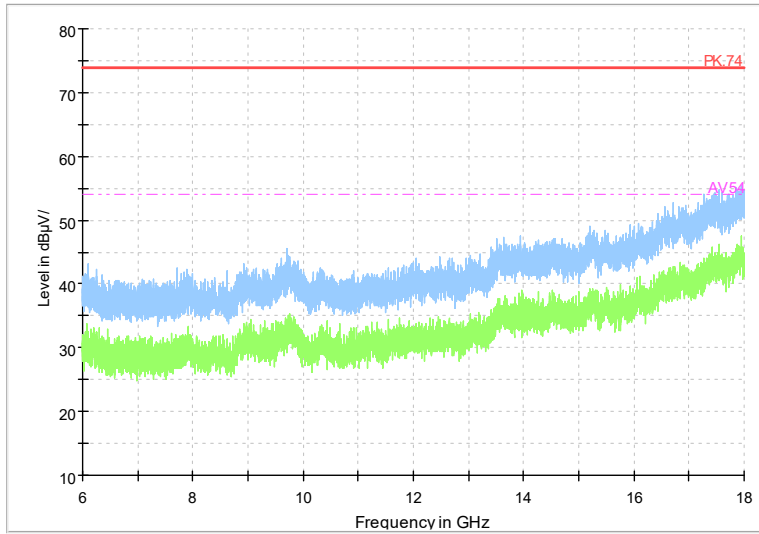

Full Spectrum

Frequency Range: 18GHz -40GHz
Detector: Av mode and PK mode
Test Mode: 802.11ax(HE80)

Full Spectrum

Frequency Range: 1GHz -6GHz
Detector: Av mode and PK mode
Test Mode: 802.11be(EHT80)

Full Spectrum

Frequency Range: 6GHz -18GHz
Detector: Av mode and PK mode
Test Mode: 802.11be(EHT80)

Full Spectrum

Frequency Range: 18GHz -40GHz
 Detector: Av mode and PK mode
 Test Mode: 802.11be(EHT80)

Carrier frequency (MHz): 5250
 Channel No.:50

Full Spectrum

Frequency Range: 1GHz -6GHz
 Detector: Av mode and PK mode
 Modulation type: 802.11ac(VHT160)

Full Spectrum

Frequency Range: 6GHz -18GHz
Detector: Av mode and PK mode
Modulation type: 802.11ac(VHT160)