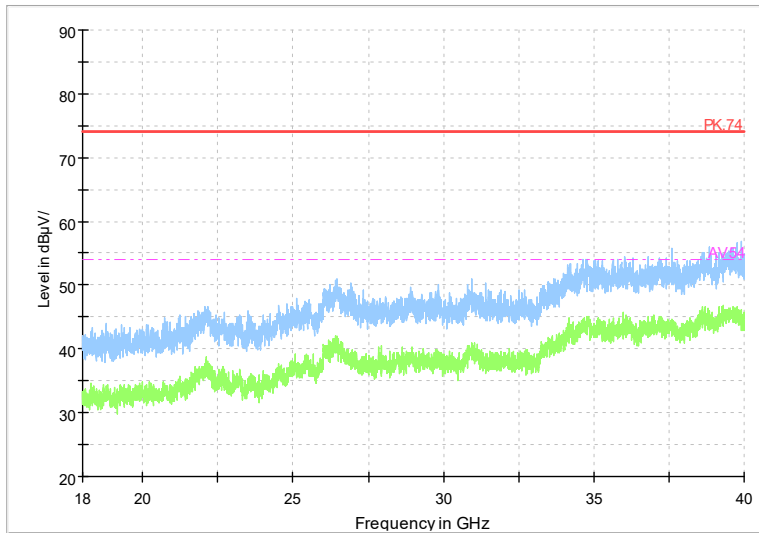

Frequency Range: 18GHz -40GHz
Detector: Av mode and PK mode
Modulation type: 802.11n(HT20)

Full Spectrum

Frequency Range: 1GHz -6GHz
Detector: Av mode and PK mode
Test Mode: 802.11ac(VHT20)

Full Spectrum

Frequency Range: 6GHz -18GHz
Detector: Av mode and PK mode
Test Mode: 802.11ac(VHT20)

Full Spectrum

Frequency Range: 18GHz -40GHz
 Detector: Av mode and PK mode
 Test Mode: 802.11ac(VHT20)

Full Spectrum

Frequency Range: 1GHz -6GHz
 Detector: Av mode and PK mode
 Test Mode: 802.11ax(HE20)

Full Spectrum

Frequency Range: 6GHz -18GHz
Detector: Av mode and PK mode
Test Mode: 802.11ax(HE20)

Full Spectrum

Frequency Range: 18GHz -40GHz
Detector: Av mode and PK mode
Test Mode: 802.11ax(HE20)

Full Spectrum