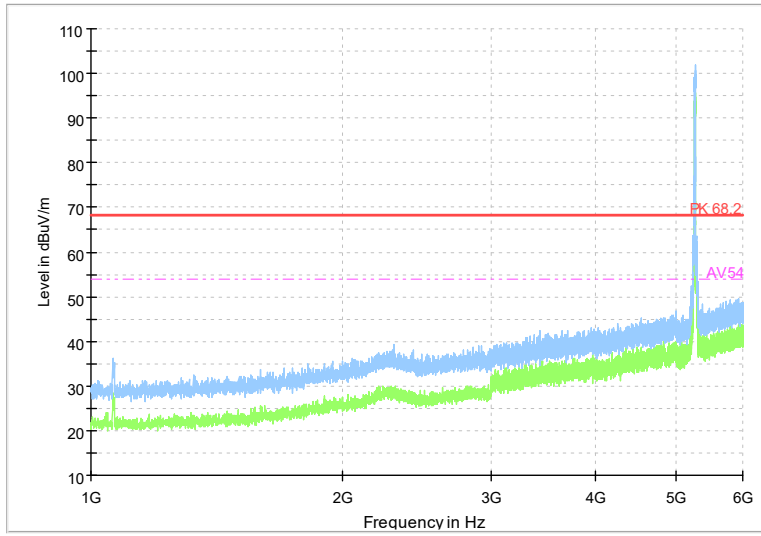

Frequency Range: 6GHz -18GHz
 Detector: Av mode and PK mode
 Test Mode: 802.11ac(VHT20)

Full Spectrum

Frequency Range: 18GHz -40GHz
Detector: Av mode and PK mode
Test Mode: 802.11ac(VHT20)

Full Spectrum

Frequency Range: 1GHz -6GHz
Detector: Av mode and PK mode
Test Mode: 802.11ax(HE20)

Full Spectrum

Frequency Range: 6GHz -18GHz
Detector: Av mode and PK mode
Test Mode: 802.11ax(HE20)

Full Spectrum

Frequency Range: 18GHz -40GHz
Detector: Av mode and PK mode
Test Mode: 802.11ax(HE20)

Full Spectrum

Frequency Range: 1GHz -6GHz
Detector: Av mode and PK mode
Test Mode: 802.11be(HE20)

Full Spectrum

Frequency Range: 6GHz -18GHz
Detector: Av mode and PK mode
Test Mode: 802.11be(HE20)

Full Spectrum

Frequency Range: 18GHz -40GHz
Detector: Av mode and PK mode
Test Mode: 802.11be(HE20)