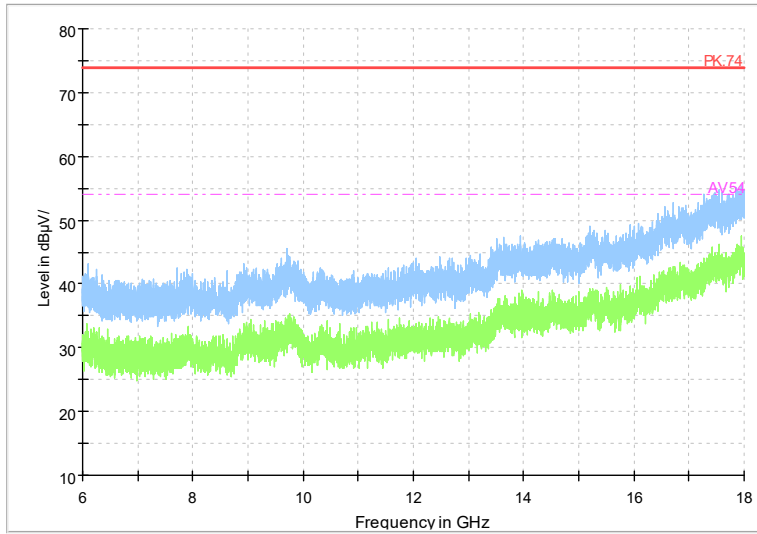

Full Spectrum

Frequency Range: 18GHz -40GHz
Detector: Av mode and PK mode
Test Mode: 802.11be(HE20)

Carrier frequency (MHz): 5320
 Channel No.:64

Full Spectrum

Frequency Range: 1GHz -6GHz
 Detector: Av mode and PK mode
 Modulation type: 802.11a

Full Spectrum

Frequency Range: 6GHz -18GHz
 Detector: Av mode and PK mode
 Modulation type: 802.11a

Full Spectrum

Frequency Range: 18GHz -40GHz
Detector: Av mode and PK mode
Modulation type: 802.11a

Full Spectrum

Frequency Range: 1GHz -6GHz
Detector: Av mode and PK mode
Modulation type: 802.11n(HT20)

Full Spectrum

Frequency Range: 6GHz -18GHz
Detector: Av mode and PK mode
Modulation type: 802.11n(HT20)

Full Spectrum