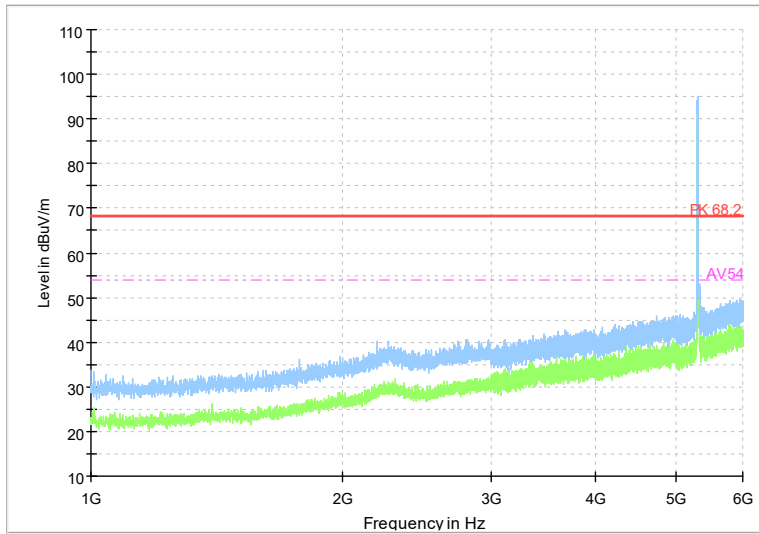

Full Spectrum

Frequency Range: 6GHz -18GHz
Detector: Av mode and PK mode
Test Mode: 802.11ax(HE20)

Full Spectrum

Frequency Range: 18GHz -40GHz
Detector: Av mode and PK mode
Test Mode: 802.11ax(HE20)

Full Spectrum

Frequency Range: 1GHz -6GHz
Detector: Av mode and PK mode
Test Mode: 802.11be(HE20)

Full Spectrum

Frequency Range: 6GHz -18GHz
Detector: Av mode and PK mode
Test Mode: 802.11be(HE20)

Full Spectrum

Frequency Range: 18GHz -40GHz
Detector: Av mode and PK mode
Test Mode: 802.11be(HE20)

Carrier frequency (MHz): 5300
Channel No.:60

Full Spectrum

Frequency Range: 1GHz -6GHz
Detector: Av mode and PK mode
Modulation type: 802.11a

Full Spectrum

Frequency Range: 6GHz -18GHz
Detector: Av mode and PK mode
Modulation type: 802.11a