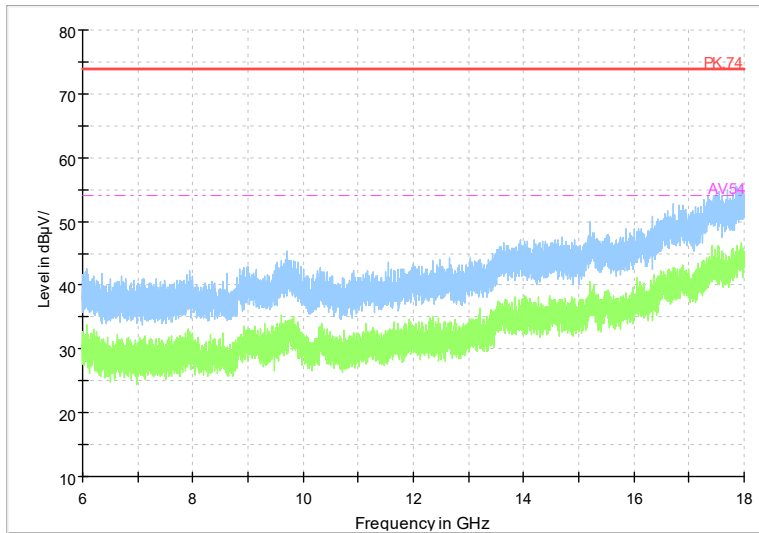

Frequency Range: 6GHz -18GHz
Detector: Av mode and PK mode
Modulation type: 802.11n(HT40)

Full Spectrum

Frequency Range: 18GHz -40GHz
Detector: Av mode and PK mode
Modulation type: 802.11n(HT40)

Full Spectrum

Frequency Range: 1GHz -6GHz
Detector: Av mode and PK mode
Test Mode: 802.11ac(VHT40)

Full Spectrum

Frequency Range: 6GHz -18GHz
Detector: Av mode and PK mode
Test Mode: 802.11ac(VHT40)

Full Spectrum

Frequency Range: 18GHz -40GHz
Detector: Av mode and PK mode
Test Mode: 802.11ac(VHT40)

Full Spectrum

Frequency Range: 1GHz -6GHz
Detector: Av mode and PK mode
Test Mode: 802.11ax(HE 40)

Full Spectrum

Frequency Range: 6GHz -18GHz
Detector: Av mode and PK mode
Test Mode: 802.11ax(HE 40)

Full Spectrum