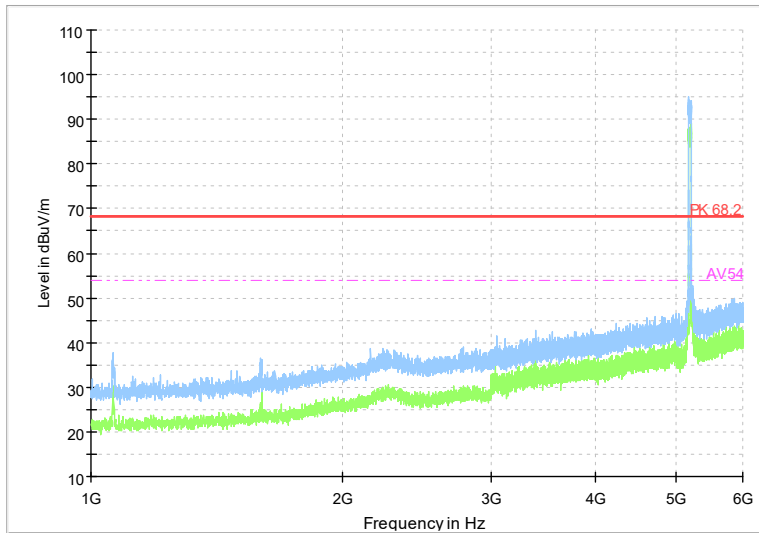

Frequency Range: 1GHz -6GHz
Detector: Av mode and PK mode
Test Mode: 802.11ac(VHT40)

Full Spectrum

Frequency Range: 6GHz -18GHz
Detector: Av mode and PK mode
Test Mode: 802.11ac(VHT40)

Full Spectrum

Frequency Range: 18GHz -40GHz
Detector: Av mode and PK mode
Test Mode: 802.11ac(VHT40)

Full Spectrum

Frequency Range: 1GHz -6GHz
Detector: Av mode and PK mode
Test Mode: 802.11ax(HE 40)

Full Spectrum

Frequency Range: 6GHz -18GHz
Detector: Av mode and PK mode
Test Mode: 802.11ax(HE 40)

Full Spectrum

Frequency Range: 18GHz -40GHz
Detector: Av mode and PK mode
Test Mode: 802.11ax(HE40)

Full Spectrum

Frequency Range: 1GHz -6GHz
Detector: Av mode and PK mode
Test Mode: 802.11be(EHT40)

Full Spectrum

Frequency Range: 6GHz -18GHz
Detector: Av mode and PK mode
Test Mode: 802.11be(EHT40)