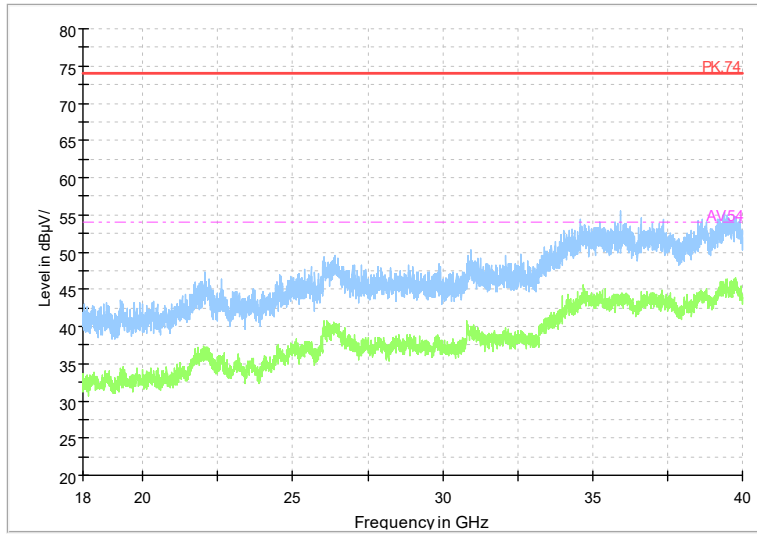

Frequency Range: 1GHz -6GHz
Detector: Av mode and PK mode
Modulation type: 802.11n(HT20)

Full Spectrum

Frequency Range: 6GHz -18GHz
Detector: Av mode and PK mode
Modulation type: 802.11n(HT20)

Full Spectrum

Frequency Range: 18GHz -40GHz
Detector: Av mode and PK mode
Modulation type: 802.11n(HT20)

Full Spectrum

Frequency Range: 1GHz -6GHz
Detector: Av mode and PK mode
Test Mode: 802.11ac(VHT20)

Full Spectrum

Frequency Range: 6GHz -18GHz
Detector: Av mode and PK mode
Test Mode: 802.11ac(VHT20)

Full Spectrum

Frequency Range: 18GHz -40GHz
 Detector: Av mode and PK mode
 Test Mode: 802.11ac(VHT20)

Full Spectrum

Frequency Range: 1GHz -6GHz
 Detector: Av mode and PK mode
 Test Mode: 802.11ax(HE20)