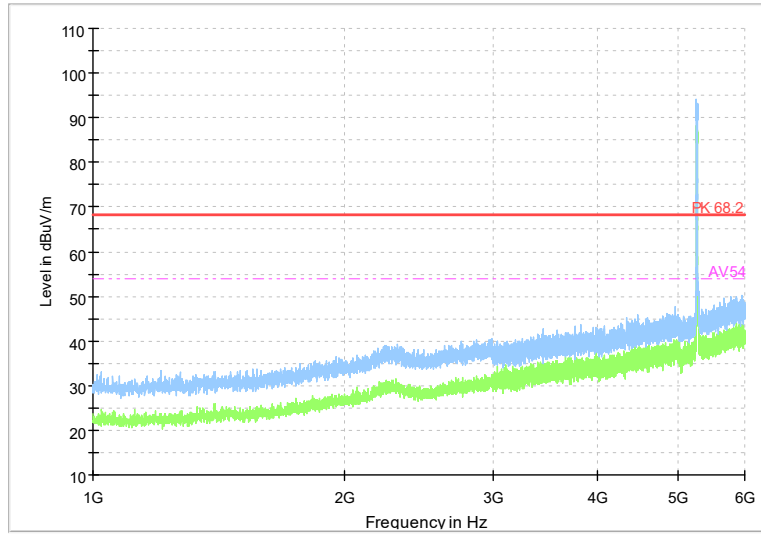

Full Spectrum

Frequency Range: 6GHz -18GHz
Detector: Av mode and PK mode
Modulation type: 802.11ax(HE160)

Full Spectrum

Frequency Range: 18GHz -40GHz
Detector: Av mode and PK mode
Modulation type: 802.11ax(HE160)

Full Spectrum

Frequency Range: 1GHz -6GHz
Detector: Av mode and PK mode
Modulation type: 802.11be(EHT160)

Full Spectrum

Frequency Range: 6GHz -18GHz
Detector: Av mode and PK mode
Modulation type: 802.11be(EHT160)

Full Spectrum

Frequency Range: 18GHz -40GHz
Detector: Av mode and PK mode
Modulation type: 802.11be(EHT160)

Carrier frequency (MHz): 5260
Channel No.:52

Full Spectrum

Frequency Range: 1GHz -6GHz
Detector: Av mode and PK mode
Modulation type: 802.11a