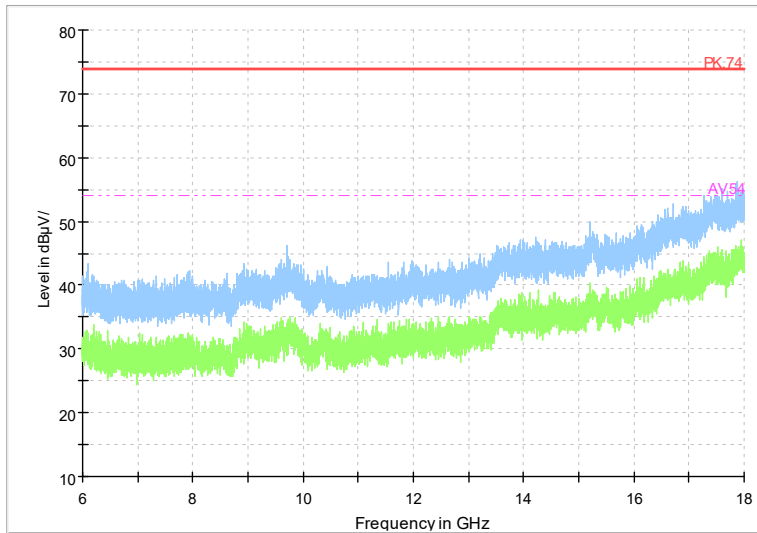

Frequency Range: 6GHz -18GHz
Detector: Av mode and PK mode
Modulation type: 802.11n(HT20)

Full Spectrum

Frequency Range: 18GHz -40GHz
Detector: Av mode and PK mode
Modulation type: 802.11n(HT20)

Full Spectrum

Frequency Range: 1GHz -6GHz
Detector: Av mode and PK mode
Test Mode: 802.11ac(VHT20)

Full Spectrum

Frequency Range: 6GHz -18GHz
Detector: Av mode and PK mode
Test Mode: 802.11ac(VHT20)

Full Spectrum

Frequency Range: 18GHz -40GHz
Detector: Av mode and PK mode
Test Mode: 802.11ac(VHT20)

Full Spectrum

Frequency Range: 1GHz -6GHz
Detector: Av mode and PK mode
Test Mode: 802.11ax(HE20)

Full Spectrum

Frequency Range: 6GHz -18GHz
Detector: Av mode and PK mode
Test Mode: 802.11ax(HE20)

Full Spectrum