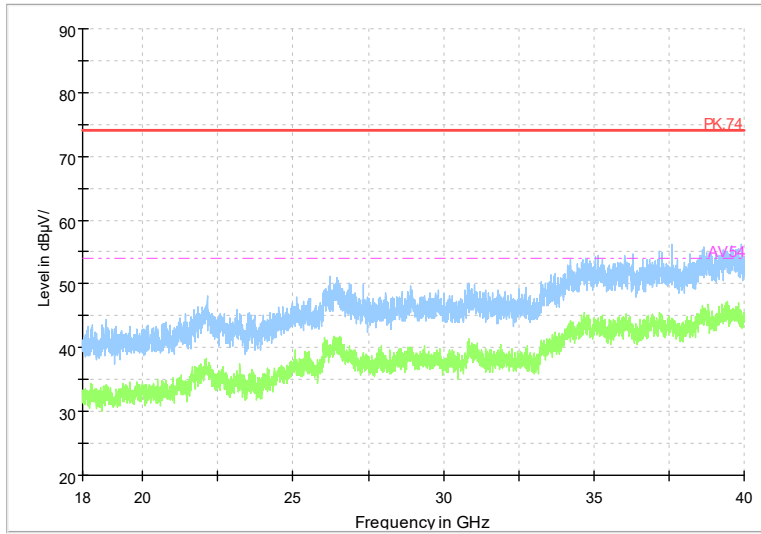

Full Spectrum

Frequency Range: 18GHz -40GHz
 Detector: Av mode and PK mode
 Modulation type: 802.11n(HT20)

Full Spectrum

Frequency Range: 1GHz -6GHz
 Detector: Av mode and PK mode
 Test Mode: 802.11ac(VHT20)

Full Spectrum

Frequency Range: 6GHz -18GHz
Detector: Av mode and PK mode
Test Mode: 802.11ac(VHT20)

Full Spectrum

Frequency Range: 18GHz -40GHz
Detector: Av mode and PK mode
Test Mode: 802.11ac(VHT20)

Full Spectrum