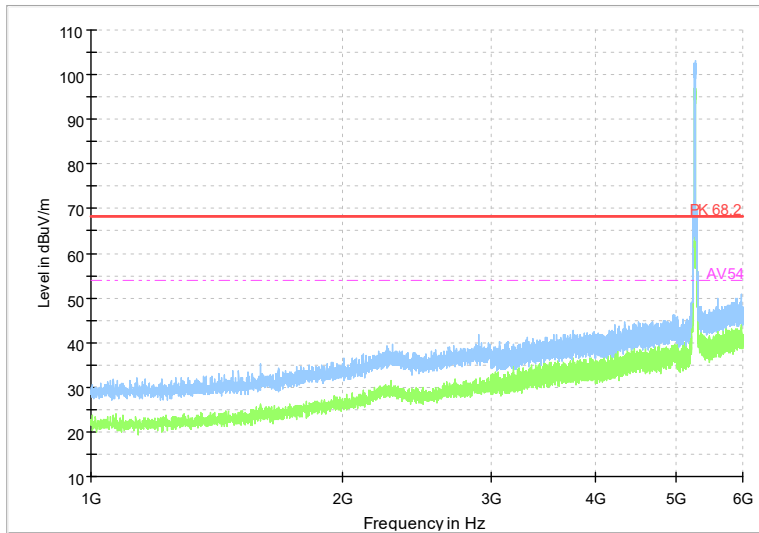

Frequency Range: 1GHz -6GHz
Detector: Av mode and PK mode
Modulation type: 802.11n(HT20)

Full Spectrum

Frequency Range: 6GHz -18GHz
Detector: Av mode and PK mode
Modulation type: 802.11n(HT20)

Full Spectrum

Frequency Range: 18GHz -40GHz
Detector: Av mode and PK mode
Modulation type: 802.11n(HT20)

Full Spectrum

Frequency Range: 1GHz -6GHz
 Detector: Av mode and PK mode
 Test Mode: 802.11ac(VHT20)

Full Spectrum

Frequency Range: 6GHz -18GHz
 Detector: Av mode and PK mode
 Test Mode: 802.11ac(VHT20)

Full Spectrum

Frequency Range: 18GHz -40GHz
Detector: Av mode and PK mode
Test Mode: 802.11ac(VHT20)

Full Spectrum

Frequency Range: 1GHz -6GHz
Detector: Av mode and PK mode
Test Mode: 802.11ax(HE20)