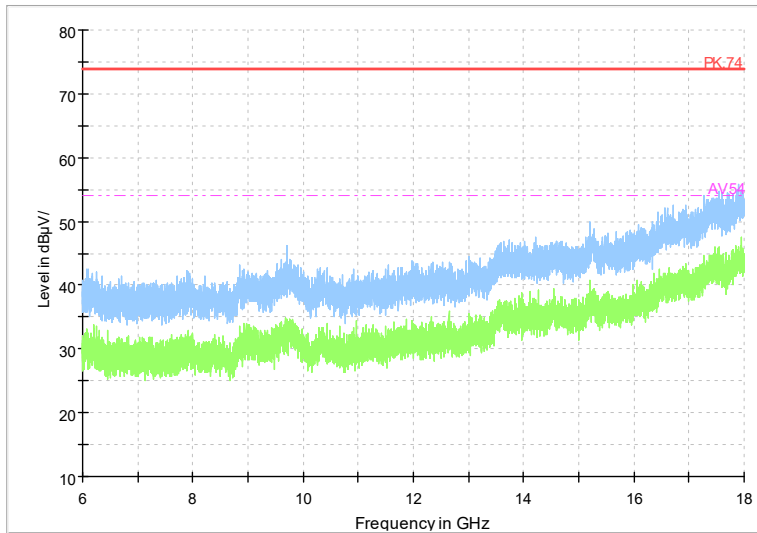

Carrier frequency (MHz): 5270
Channel No.:54

Full Spectrum

Frequency Range: 1GHz -6GHz
Detector: Av mode and PK mode
Modulation type: 802.11n(HT40)

Full Spectrum

Frequency Range: 6GHz -18GHz
Detector: Av mode and PK mode
Modulation type: 802.11n(HT40)

Full Spectrum

Frequency Range: 18GHz -40GHz
Detector: Av mode and PK mode
Modulation type: 802.11n(HT40)

Full Spectrum

Frequency Range: 1GHz -6GHz
Detector: Av mode and PK mode
Test Mode: 802.11ac(VHT40)

Full Spectrum

Frequency Range: 6GHz -18GHz
Detector: Av mode and PK mode
Test Mode: 802.11ac(VHT40)

Full Spectrum

Frequency Range: 18GHz -40GHz
Detector: Av mode and PK mode
Test Mode: 802.11ac(VHT40)

Full Spectrum