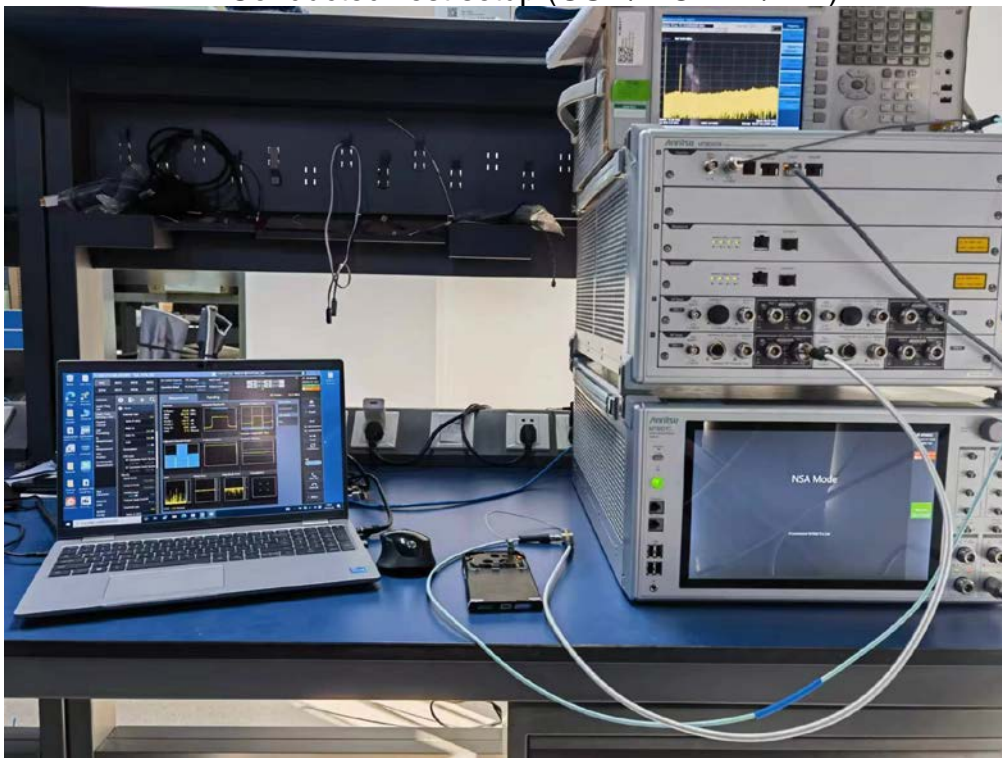

TEST SETUP

RF Conducted Test setup (GSM/WCDMA/LTE)

RF Conducted Test setup (NR)

RF Conducted Test setup (BT/WIFI)

9KHz~30MHz

30MHz~1GHz

>1GHz