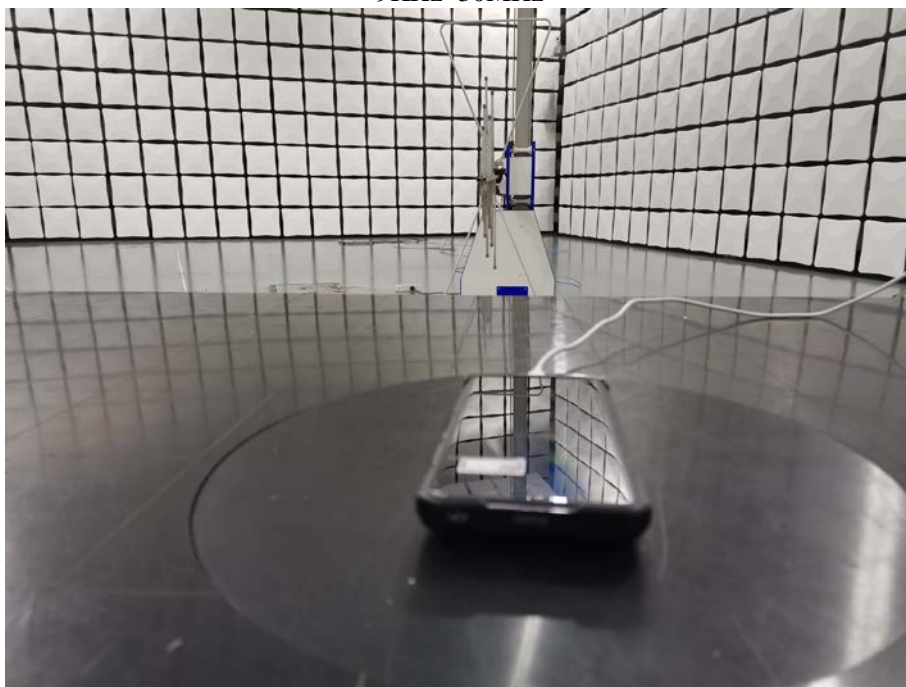

TEST SETUP

RF Conducted Test setup (GSM/WCDMA/LTE)

RF Conducted Test setup (NR)

RF Conducted Test setup (BT/WIFI)

9KHz~30MHz

30MHz~1GHz

>1GHz