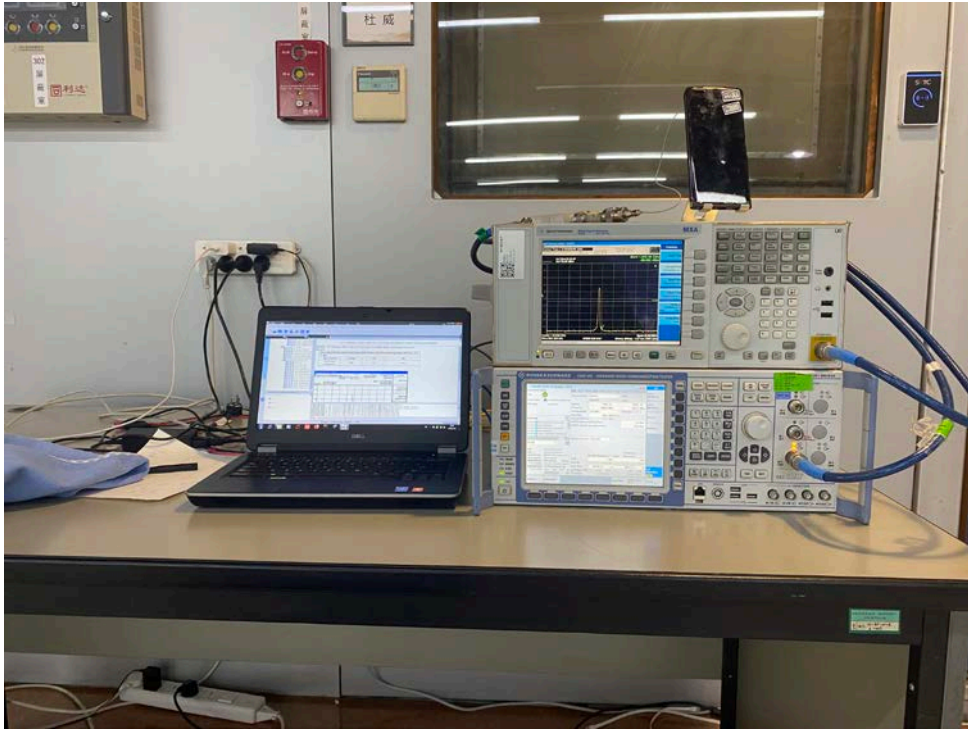

TEST SETUP

RF Conducted Test setup (GSM/WCDMA/LTE)

RF Conducted Test setup (NR)

RF Conducted Test setup (BT/WIFI)

9KHz~30MHz

30MHz~1GHz

>1GHz