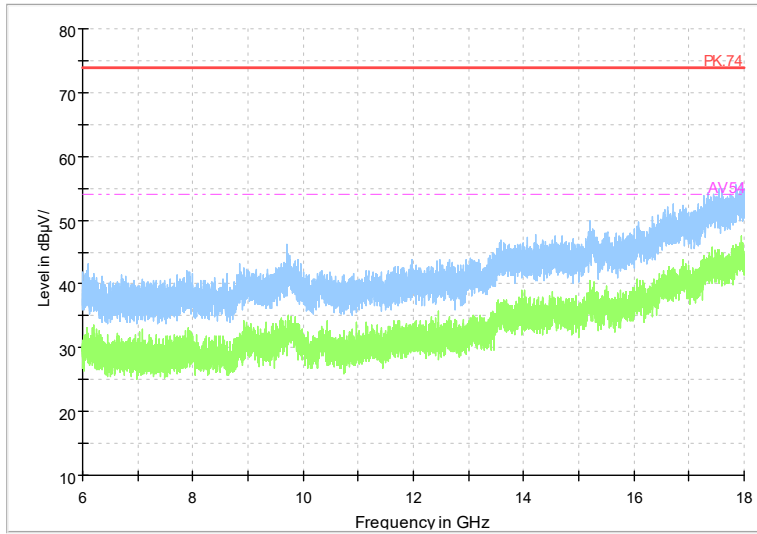

Full Spectrum

Frequency Range: 18GHz -40GHz
Detector: Av mode and PK mode
Modulation type: 802.11a

Full Spectrum

Frequency Range: 1GHz -6GHz
Detector: Av mode and PK mode
Modulation type: 802.11n(HT20)

Full Spectrum

Frequency Range: 6GHz -18GHz
Detector: Av mode and PK mode
Modulation type: 802.11n(HT20)

Full Spectrum

Frequency Range: 18GHz -40GHz
 Detector: Av mode and PK mode
 Modulation type: 802.11n(HT20)

Full Spectrum

Frequency Range: 1GHz -6GHz
 Detector: Av mode and PK mode
 Test Mode: 802.11ac(VHT20)

Full Spectrum

Frequency Range: 6GHz -18GHz
Detector: Av mode and PK mode
Test Mode: 802.11ac(VHT20)

Full Spectrum

Frequency Range: 18GHz -40GHz
Detector: Av mode and PK mode
Test Mode: 802.11ac(VHT20)