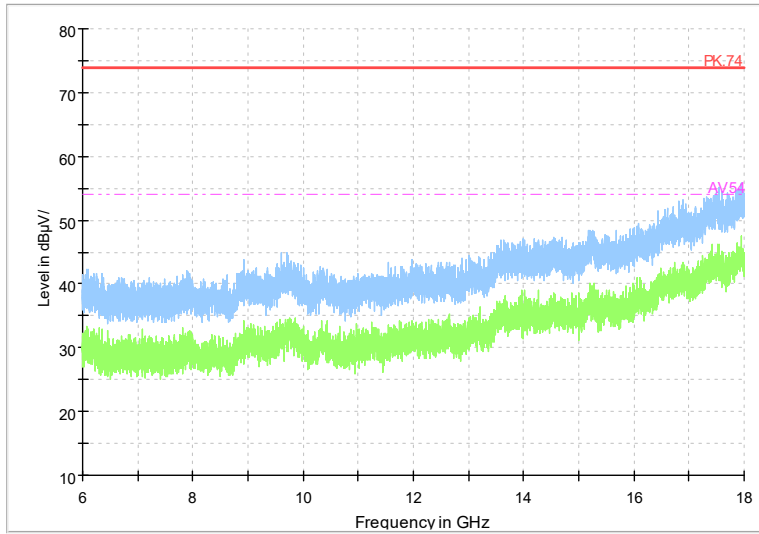

Full Spectrum

Frequency Range: 1GHz -6GHz
Detector: Av mode and PK mode
Test Mode: 802.11be(EHT80)

Full Spectrum

Frequency Range: 6GHz -18GHz
Detector: Av mode and PK mode
Test Mode: 802.11be(EHT80)

Full Spectrum

Frequency Range: 18GHz -40GHz
 Detector: Av mode and PK mode
 Test Mode: 802.11be(EHT80)

Carrier frequency (MHz): 5690
 Channel No.:138

Full Spectrum

Frequency Range: 1GHz -6GHz
 Detector: Av mode and PK mode
 Test Mode: 802.11ac(VHT80)

Full Spectrum

Frequency Range: 6GHz -18GHz
Detector: Av mode and PK mode
Test Mode: 802.11ac(VHT80)

Full Spectrum

Frequency Range: 18GHz -40GHz
Detector: Av mode and PK mode
Test Mode: 802.11ac(VHT80)

Full Spectrum