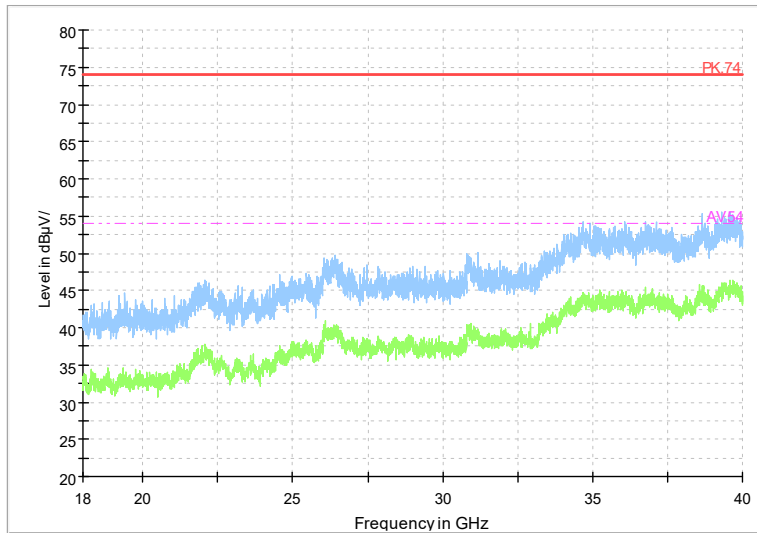

Full Spectrum

Frequency Range: 1GHz -6GHz
Detector: Av mode and PK mode
Test Mode: 802.11be(EHT40)

Full Spectrum

Frequency Range: 6GHz -18GHz
Detector: Av mode and PK mode
Test Mode: 802.11be(EHT40)

Full Spectrum

Frequency Range: 18GHz -40GHz
Detector: Av mode and PK mode
Test Mode: 802.11be(EHT40)

Carrier frequency (MHz): 5590
Channel No.:118

Full Spectrum

Frequency Range: 1GHz -6GHz
Detector: Av mode and PK mode
Modulation type: 802.11n(HT40)

Full Spectrum

Frequency Range: 6GHz -18GHz
Detector: Av mode and PK mode
Modulation type: 802.11n(HT40)

Full Spectrum

Frequency Range: 18GHz -40GHz
Detector: Av mode and PK mode
Modulation type: 802.11n(HT40)