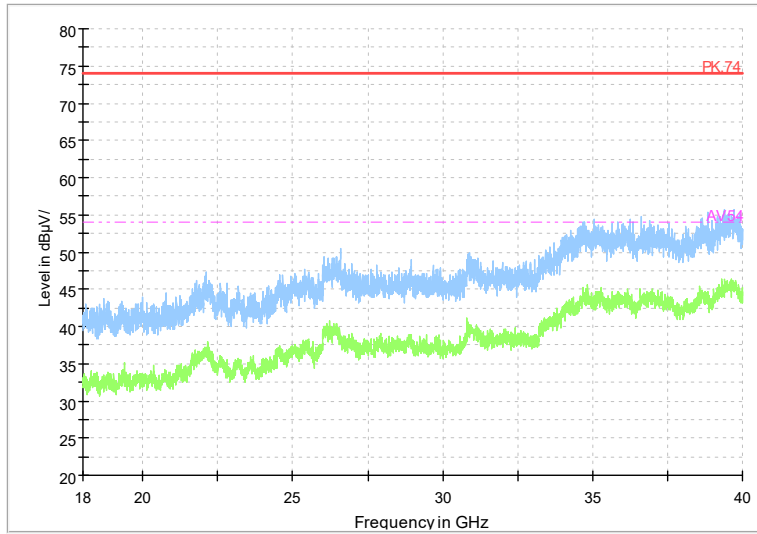

Full Spectrum

Frequency Range: 1GHz -6GHz
 Detector: Av mode and PK mode
 Modulation type: 802.11n(HT40)

Full Spectrum

Frequency Range: 6GHz -18GHz
Detector: Av mode and PK mode
Modulation type: 802.11n(HT40)

Full Spectrum

Frequency Range: 18GHz -40GHz
Detector: Av mode and PK mode
Modulation type: 802.11n(HT40)

Full Spectrum

Frequency Range: 1GHz -6GHz
Detector: Av mode and PK mode
Test Mode: 802.11ac(VHT40)

Full Spectrum

Frequency Range: 6GHz -18GHz
Detector: Av mode and PK mode
Test Mode: 802.11ac(VHT40)

Full Spectrum

Frequency Range: 18GHz -40GHz
Detector: Av mode and PK mode
Test Mode: 802.11ac(VHT40)

Full Spectrum