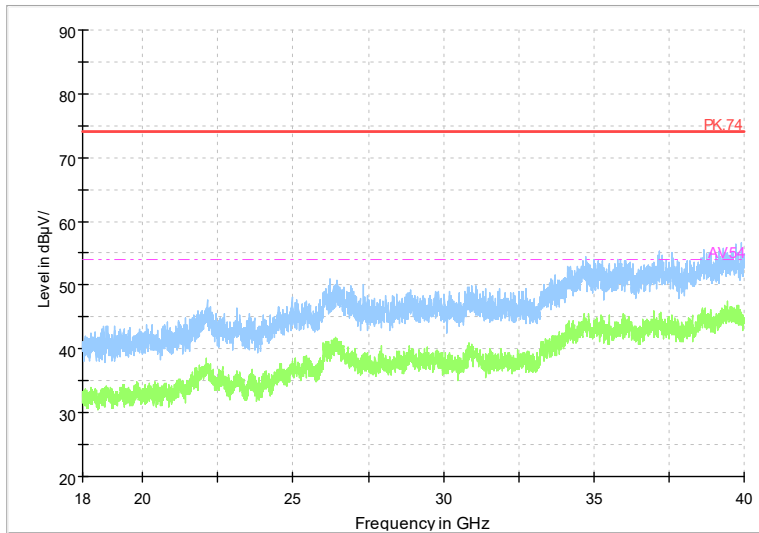

Frequency Range: 1GHz -6GHz
Detector: Av mode and PK mode
Test Mode: 802.11ax(HE80)

Full Spectrum

Frequency Range: 6GHz -18GHz
Detector: Av mode and PK mode
Test Mode: 802.11ax(HE80)

Full Spectrum

Frequency Range: 18GHz -40GHz
Detector: Av mode and PK mode
Test Mode: 802.11ax(HE80)

Full Spectrum

Frequency Range: 1GHz -6GHz
Detector: Av mode and PK mode
Test Mode: 802.11be(EHT80)

Full Spectrum

Frequency Range: 6GHz -18GHz
Detector: Av mode and PK mode
Test Mode: 802.11be(EHT80)

Full Spectrum

Frequency Range: 18GHz -40GHz
Detector: Av mode and PK mode
Test Mode: 802.11be(EHT80)

Carrier frequency (MHz): 5610
Channel No.:122

Full Spectrum

Frequency Range: 1GHz -6GHz
Detector: Av mode and PK mode
Test Mode: 802.11ac(VHT80)