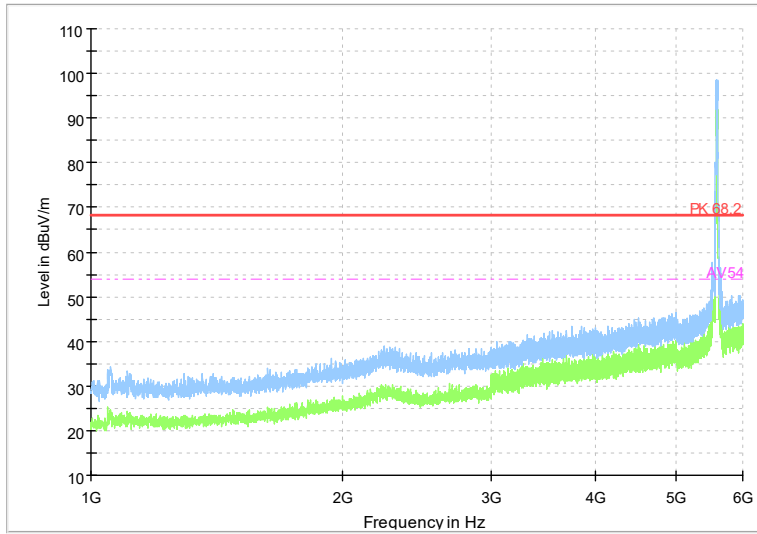

Full Spectrum

Frequency Range: 1GHz -6GHz
Detector: Av mode and PK mode
Test Mode: 802.11ac(VHT40)

Full Spectrum

Frequency Range: 6GHz -18GHz
Detector: Av mode and PK mode
Test Mode: 802.11ac(VHT40)

Full Spectrum

Frequency Range: 18GHz -40GHz
Detector: Av mode and PK mode
Test Mode: 802.11ac(VHT40)

Full Spectrum

Frequency Range: 1GHz -6GHz
Detector: Av mode and PK mode
Test Mode: 802.11ax(HE 40)

Full Spectrum

Frequency Range: 6GHz -18GHz
Detector: Av mode and PK mode
Test Mode: 802.11ax(HE 40)

Full Spectrum

Frequency Range: 18GHz -40GHz
Detector: Av mode and PK mode
Test Mode: 802.11ax(HE40)

Full Spectrum

Frequency Range: 1GHz -6GHz
Detector: Av mode and PK mode
Test Mode: 802.11be(EHT40)

Full Spectrum