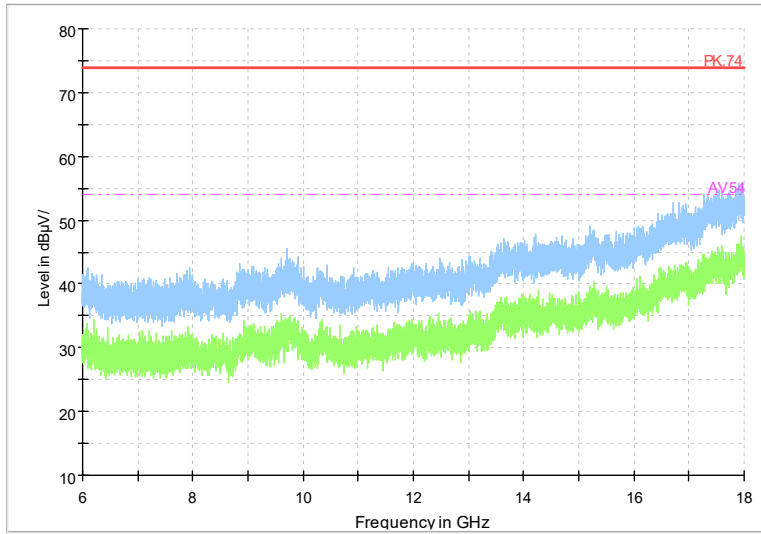

Frequency Range: 18GHz -40GHz
Detector: Av mode and PK mode
Test Mode: 802.11be(EHT80)

Carrier frequency (MHz): 5500
Channel No.:100

Full Spectrum

Frequency Range: 1GHz -6GHz
Detector: Av mode and PK mode
Modulation type: 802.11a

Full Spectrum

Frequency Range: 6GHz -18GHz
Detector: Av mode and PK mode
Modulation type: 802.11a

Full Spectrum

Frequency Range: 18GHz -40GHz
Detector: Av mode and PK mode
Modulation type: 802.11a

Full Spectrum

Frequency Range: 1GHz -6GHz
Detector: Av mode and PK mode
Modulation type: 802.11n(HT20)

Full Spectrum

Frequency Range: 6GHz -18GHz
 Detector: Av mode and PK mode
 Modulation type: 802.11n(HT20)

Full Spectrum