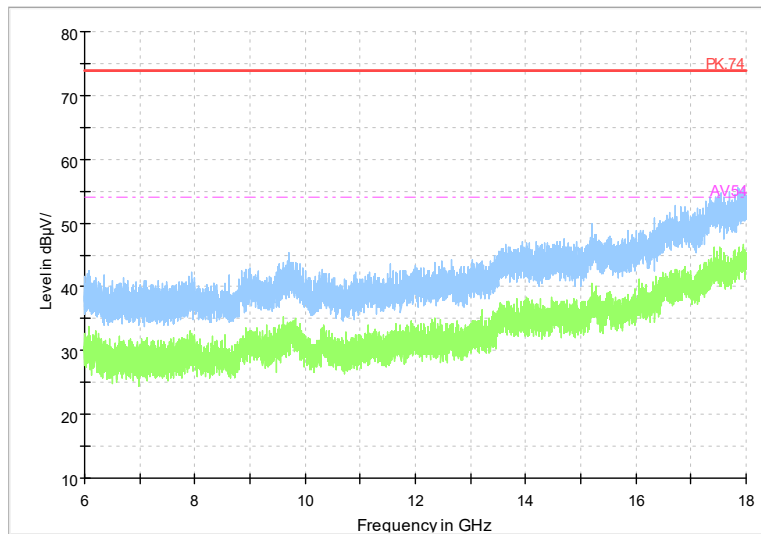

Frequency Range: 18GHz -40GHz
Detector: Av mode and PK mode
Test Mode: 802.11ax(HE20)

Full Spectrum

Frequency Range: 1GHz -6GHz
Detector: Av mode and PK mode
Test Mode: 802.11be(HE20)

Full Spectrum

Frequency Range: 6GHz -18GHz
Detector: Av mode and PK mode
Test Mode: 802.11be(HE20)

Full Spectrum

Frequency Range: 18GHz -40GHz
Detector: Av mode and PK mode
Test Mode: 802.11be(HE20)

Carrier frequency (MHz): 5700
Channel No.:140

Full Spectrum

Frequency Range: 1GHz -6GHz
Detector: Av mode and PK mode
Modulation type: 802.11a

Full Spectrum

Frequency Range: 6GHz -18GHz
Detector: Av mode and PK mode
Modulation type: 802.11a

Full Spectrum

Frequency Range: 18GHz -40GHz
Detector: Av mode and PK mode
Modulation type: 802.11a

Full Spectrum