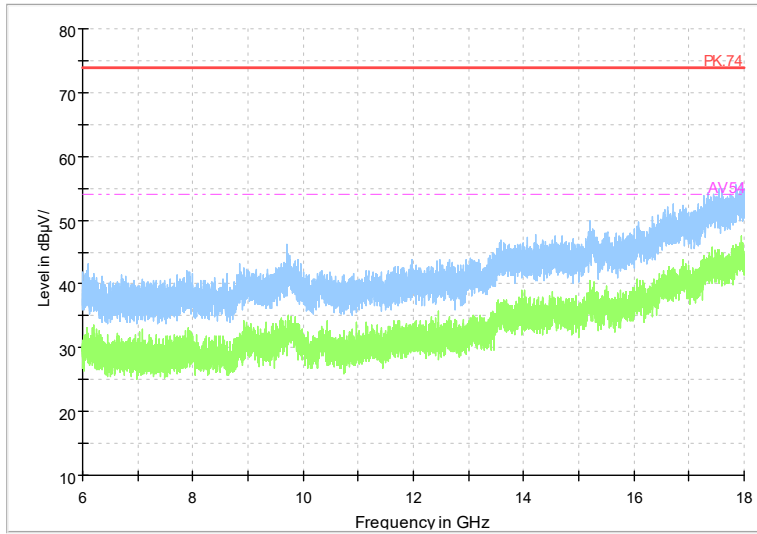

Full Spectrum

Frequency Range: 18GHz -40GHz
Detector: Av mode and PK mode
Test Mode: 802.11ax(HE40)

Full Spectrum

Frequency Range: 1GHz -6GHz
Detector: Av mode and PK mode
Test Mode: 802.11be(EHT40)

Full Spectrum

Frequency Range: 6GHz -18GHz
Detector: Av mode and PK mode
Test Mode: 802.11be(EHT40)

Full Spectrum

Frequency Range: 18GHz -40GHz
 Detector: Av mode and PK mode
 Test Mode: 802.11be(EHT40)

Carrier frequency (MHz): 5670
 Channel No.:134

Full Spectrum

Frequency Range: 1GHz -6GHz
 Detector: Av mode and PK mode
 Modulation type: 802.11n(HT40)

Full Spectrum

Frequency Range: 6GHz -18GHz
Detector: Av mode and PK mode
Modulation type: 802.11n(HT40)