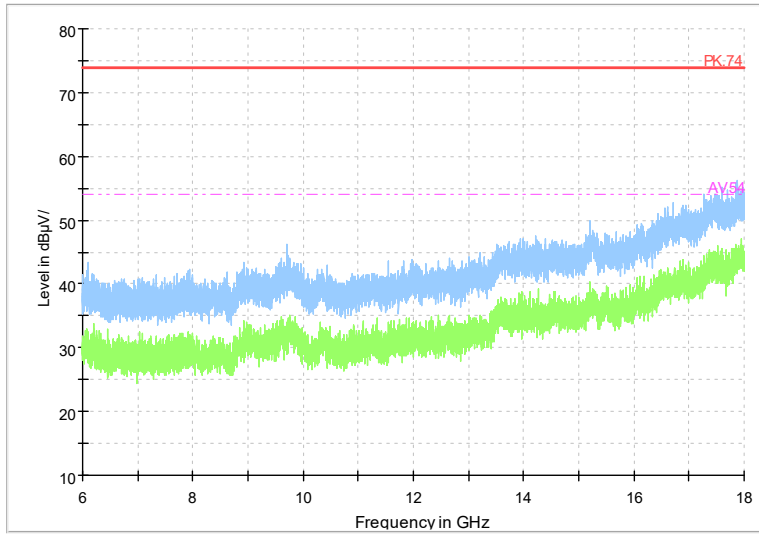

Frequency Range: 1GHz -6GHz
 Detector: Av mode and PK mode
 Test Mode: 802.11ac(VHT20)

Full Spectrum

Frequency Range: 6GHz -18GHz
Detector: Av mode and PK mode
Test Mode: 802.11ac(VHT20)

Full Spectrum

Frequency Range: 18GHz -40GHz
Detector: Av mode and PK mode
Test Mode: 802.11ac(VHT20)

Full Spectrum

Frequency Range: 1GHz -6GHz
Detector: Av mode and PK mode
Test Mode: 802.11ax(HE20)

Full Spectrum

Frequency Range: 6GHz -18GHz
Detector: Av mode and PK mode
Test Mode: 802.11ax(HE20)

Full Spectrum

Frequency Range: 18GHz -40GHz
Detector: Av mode and PK mode
Test Mode: 802.11ax(HE20)

Full Spectrum

Frequency Range: 1GHz -6GHz
Detector: Av mode and PK mode
Test Mode: 802.11be(HE20)

Full Spectrum

Frequency Range: 6GHz -18GHz
Detector: Av mode and PK mode
Test Mode: 802.11be(HE20)