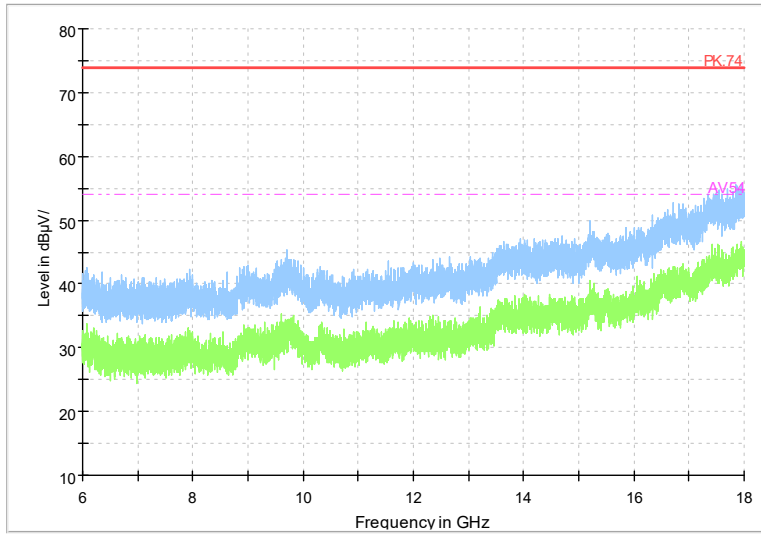

Full Spectrum

Frequency Range: 18GHz -40GHz
 Detector: Av mode and PK mode
 Modulation type: 802.11n(HT40)

Full Spectrum

Frequency Range: 1GHz -6GHz
Detector: Av mode and PK mode
Test Mode: 802.11ac(VHT40)

Full Spectrum

Frequency Range: 6GHz -18GHz
Detector: Av mode and PK mode
Test Mode: 802.11ac(VHT40)

Full Spectrum

Frequency Range: 18GHz -40GHz
Detector: Av mode and PK mode
Test Mode: 802.11ac(VHT40)

Full Spectrum

Frequency Range: 1GHz -6GHz
Detector: Av mode and PK mode
Test Mode: 802.11ax(HE 40)

Full Spectrum

Frequency Range: 6GHz -18GHz
Detector: Av mode and PK mode
Test Mode: 802.11ax(HE 40)

Full Spectrum

Frequency Range: 18GHz -40GHz
Detector: Av mode and PK mode
Test Mode: 802.11ax(HE40)