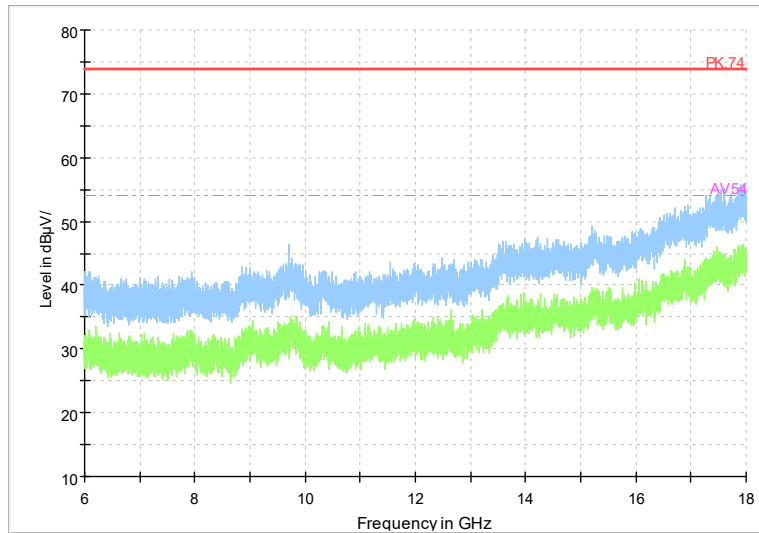

Full Spectrum

Frequency Range: 6GHz -18GHz
Detector: Av mode and PK mode
Modulation type: 802.11a

Full Spectrum

Frequency Range: 18GHz -40GHz
Detector: Av mode and PK mode
Modulation type: 802.11a

Full Spectrum

Frequency Range: 1GHz -6GHz
Detector: Av mode and PK mode
Modulation type: 802.11n(HT20)

Full Spectrum

Frequency Range: 6GHz -18GHz
Detector: Av mode and PK mode
Modulation type: 802.11n(HT20)

Full Spectrum

Frequency Range: 18GHz -40GHz
Detector: Av mode and PK mode
Modulation type: 802.11n(HT20)

Full Spectrum

Frequency Range: 1GHz -6GHz
Detector: Av mode and PK mode
Test Mode: 802.11ac(VHT20)

Full Spectrum