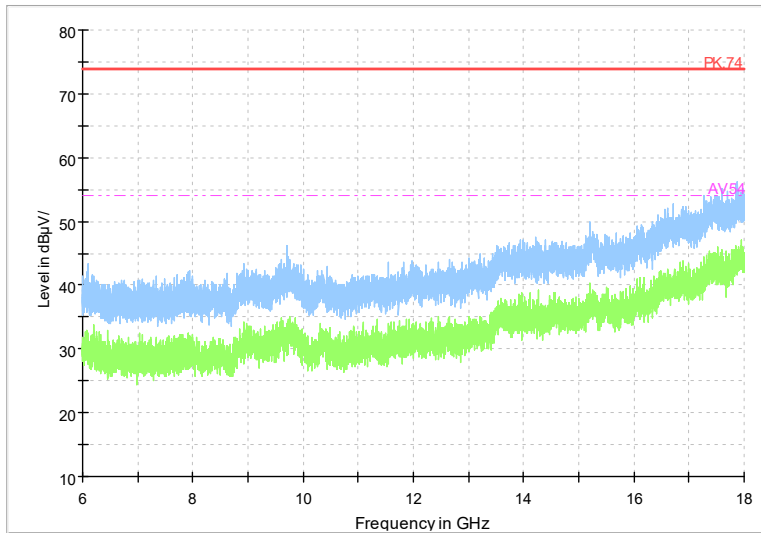

Full Spectrum

Frequency Range: 6GHz -18GHz
Detector: Av mode and PK mode
Test Mode: 802.11ac(VHT80)

Full Spectrum

Frequency Range: 18GHz -40GHz
Detector: Av mode and PK mode
Test Mode: 802.11ac(VHT80)

Full Spectrum

Frequency Range: 1GHz -6GHz
Detector: Av mode and PK mode
Test Mode: 802.11ax(HE80)

Full Spectrum

Frequency Range: 6GHz -18GHz
Detector: Av mode and PK mode
Test Mode: 802.11ax(HE80)

Full Spectrum

Frequency Range: 18GHz -40GHz
Detector: Av mode and PK mode
Test Mode: 802.11ax(HE80)

Full Spectrum

Frequency Range: 1GHz -6GHz
Detector: Av mode and PK mode
Test Mode: 802.11be(EHT80)

Full Spectrum

Frequency Range: 6GHz -18GHz
Detector: Av mode and PK mode
Test Mode: 802.11be(EHT80)

Full Spectrum