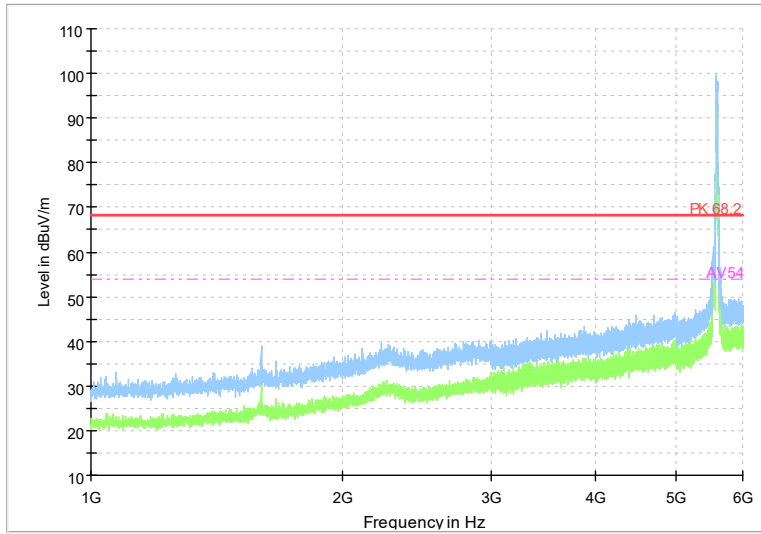

Frequency Range: 18GHz -40GHz
Detector: Av mode and PK mode
Test Mode: 802.11be(EHT40)

Carrier frequency (MHz): 5590
Channel No.:118

Full Spectrum

Frequency Range: 1GHz -6GHz
Detector: Av mode and PK mode
Modulation type: 802.11n(HT40)

Full Spectrum

Frequency Range: 6GHz -18GHz
Detector: Av mode and PK mode
Modulation type: 802.11n(HT40)

Full Spectrum

Frequency Range: 18GHz -40GHz
Detector: Av mode and PK mode
Modulation type: 802.11n(HT40)

Full Spectrum

Frequency Range: 1GHz -6GHz
Detector: Av mode and PK mode
Test Mode: 802.11ac(VHT40)

Full Spectrum

Frequency Range: 6GHz -18GHz
Detector: Av mode and PK mode
Test Mode: 802.11ac(VHT40)

Full Spectrum