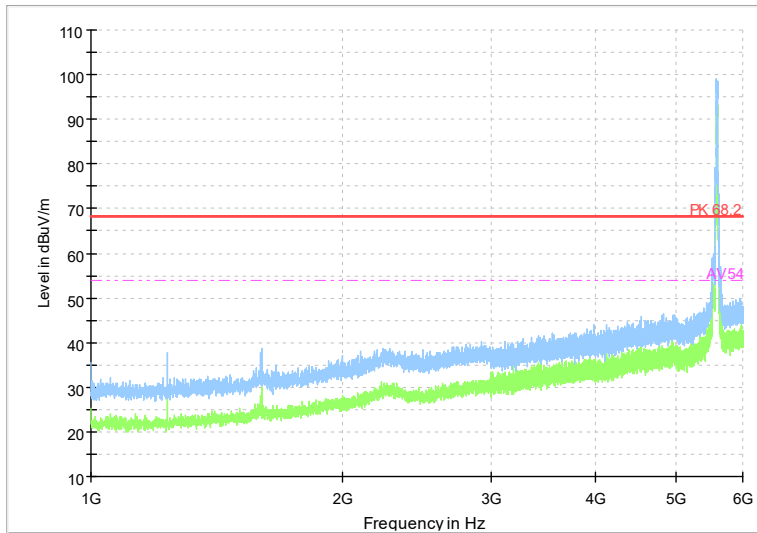

Full Spectrum

Frequency Range: 6GHz -18GHz
Detector: Av mode and PK mode
Modulation type: 802.11n(HT40)

Full Spectrum

Frequency Range: 18GHz -40GHz
Detector: Av mode and PK mode
Modulation type: 802.11n(HT40)

Full Spectrum

Frequency Range: 1GHz -6GHz
Detector: Av mode and PK mode
Test Mode: 802.11ac(VHT40)

Full Spectrum

Frequency Range: 6GHz -18GHz
Detector: Av mode and PK mode
Test Mode: 802.11ac(VHT40)

Full Spectrum

Frequency Range: 18GHz -40GHz
Detector: Av mode and PK mode
Test Mode: 802.11ac(VHT40)

Full Spectrum

Frequency Range: 1GHz -6GHz
Detector: Av mode and PK mode
Test Mode: 802.11ax(HE 40)

Full Spectrum

Frequency Range: 6GHz -18GHz
Detector: Av mode and PK mode
Test Mode: 802.11ax(HE 40)