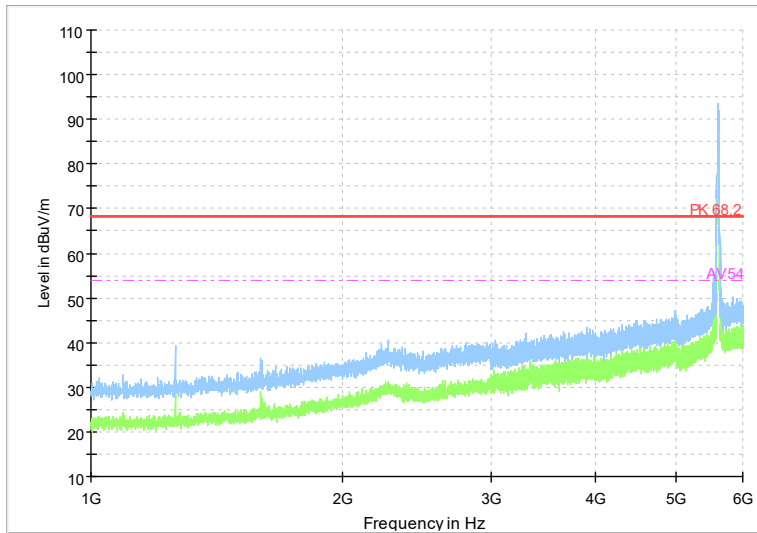

Frequency Range: 18GHz -40GHz
Detector: Av mode and PK mode
Test Mode: 802.11be(EHT80)

Carrier frequency (MHz): 5610
Channel No.:122

Full Spectrum

Frequency Range: 1GHz -6GHz
Detector: Av mode and PK mode
Test Mode: 802.11ac(VHT80)

Full Spectrum

Frequency Range: 6GHz -18GHz
Detector: Av mode and PK mode
Test Mode: 802.11ac(VHT80)

Full Spectrum

Frequency Range: 18GHz -40GHz
Detector: Av mode and PK mode
Test Mode: 802.11ac(VHT80)

Full Spectrum

Frequency Range: 1GHz -6GHz
Detector: Av mode and PK mode
Test Mode: 802.11ax(HE80)

Full Spectrum

Frequency Range: 6GHz -18GHz
Detector: Av mode and PK mode
Test Mode: 802.11ax(HE80)

Full Spectrum

Frequency Range: 18GHz -40GHz
Detector: Av mode and PK mode
Test Mode: 802.11ax(HE80)