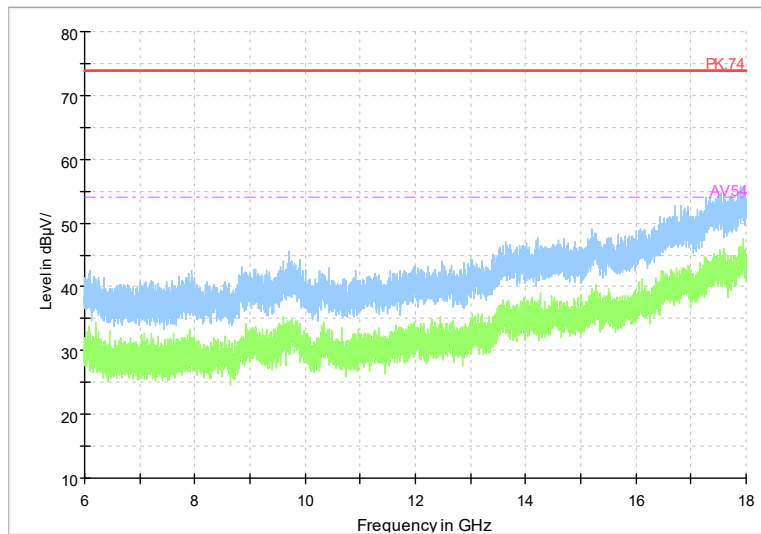

Full Spectrum

Frequency Range: 1GHz -6GHz
Detector: Av mode and PK mode
Test Mode: 802.11be(EHT80)

Full Spectrum

Frequency Range: 6GHz -18GHz
Detector: Av mode and PK mode
Test Mode: 802.11be(EHT80)

Full Spectrum

Frequency Range: 18GHz -40GHz
Detector: Av mode and PK mode
Test Mode: 802.11be(EHT80)

Carrier frequency (MHz): 5610
Channel No.:122

Full Spectrum

Frequency Range: 1GHz -6GHz
Detector: Av mode and PK mode
Test Mode: 802.11ac(VHT80)

Full Spectrum

Frequency Range: 6GHz -18GHz
Detector: Av mode and PK mode
Test Mode: 802.11ac(VHT80)

Full Spectrum

Frequency Range: 18GHz -40GHz
Detector: Av mode and PK mode
Test Mode: 802.11ac(VHT80)

Full Spectrum