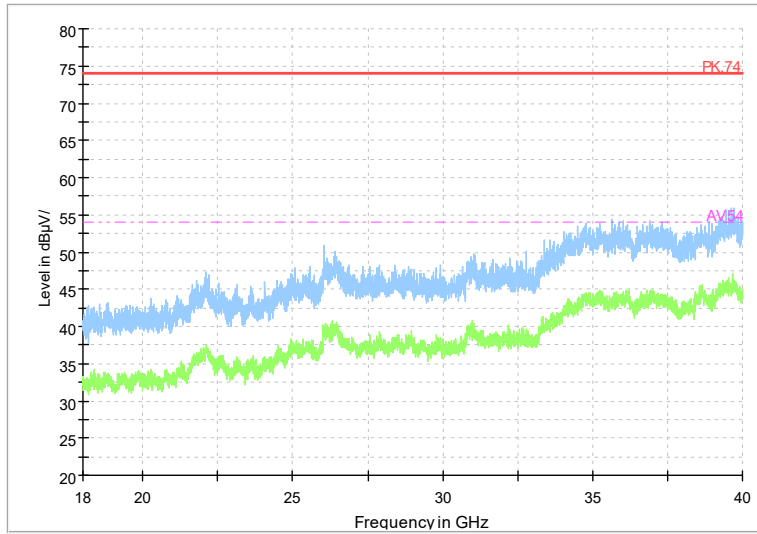

Frequency Range: 18GHz -40GHz
Detector: Av mode and PK mode
Test Mode: 802.11ax(HE20)

Full Spectrum

Frequency Range: 1GHz -6GHz
Detector: Av mode and PK mode
Test Mode: 802.11be(HE20)

Full Spectrum

Frequency Range: 6GHz -18GHz
Detector: Av mode and PK mode
Test Mode: 802.11be(HE20)

Full Spectrum

Frequency Range: 18GHz -40GHz
Detector: Av mode and PK mode
Test Mode: 802.11be(HE20)

Carrier frequency (MHz): 5700
Channel No.:140

Full Spectrum

Frequency Range: 1GHz -6GHz
Detector: Av mode and PK mode
Modulation type: 802.11a

Full Spectrum

Frequency Range: 6GHz -18GHz
Detector: Av mode and PK mode
Modulation type: 802.11a

Full Spectrum

Frequency Range: 18GHz -40GHz
Detector: Av mode and PK mode
Modulation type: 802.11a

Full Spectrum