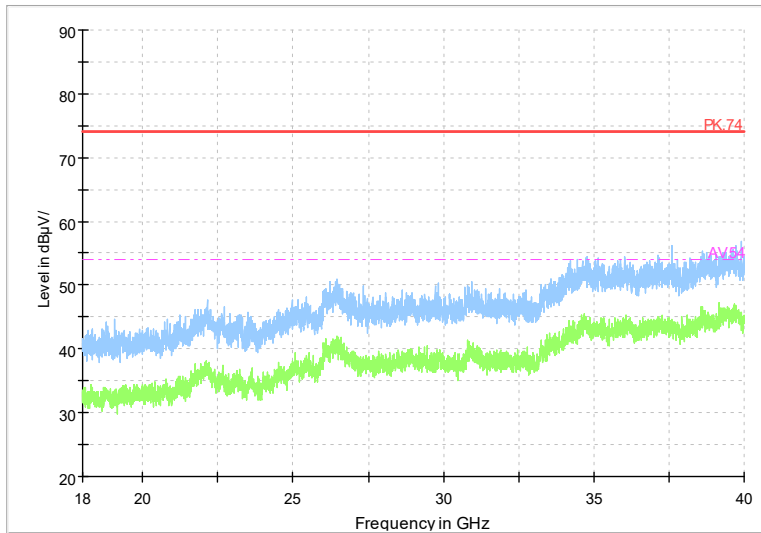

Full Spectrum

Frequency Range: 1GHz -6GHz
Detector: Av mode and PK mode
Test Mode: 802.11ac(VHT40)

Full Spectrum

Frequency Range: 6GHz -18GHz
Detector: Av mode and PK mode
Test Mode: 802.11ac(VHT40)

Full Spectrum

Frequency Range: 18GHz -40GHz
Detector: Av mode and PK mode
Test Mode: 802.11ac(VHT40)

Full Spectrum

Frequency Range: 1GHz -6GHz
Detector: Av mode and PK mode
Test Mode: 802.11ax(HE 40)

Full Spectrum

Frequency Range: 6GHz -18GHz
Detector: Av mode and PK mode
Test Mode: 802.11ax(HE 40)

Full Spectrum

Frequency Range: 18GHz -40GHz
Detector: Av mode and PK mode
Test Mode: 802.11ax(HE40)

Full Spectrum

Frequency Range: 1GHz -6GHz
Detector: Av mode and PK mode
Test Mode: 802.11be(EHT40)

Full Spectrum