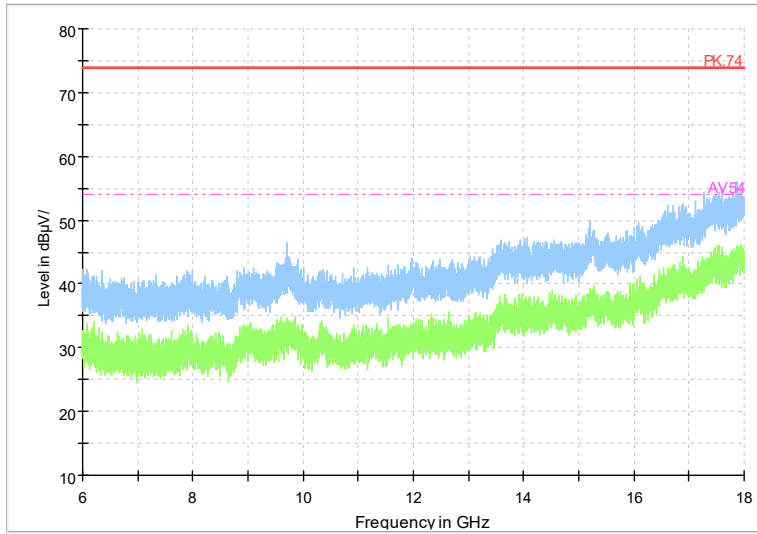

Full Spectrum

Frequency Range: 6GHz -18GHz
Detector: Av mode and PK mode
Test Mode: 802.11ax(HE20)

Full Spectrum

Frequency Range: 18GHz -40GHz
Detector: Av mode and PK mode
Test Mode: 802.11ax(HE20)

Full Spectrum

Frequency Range: 1GHz -6GHz
Detector: Av mode and PK mode
Test Mode: 802.11be(HE20)

Full Spectrum

Frequency Range: 6GHz -18GHz
Detector: Av mode and PK mode
Test Mode: 802.11be(HE20)

Full Spectrum

Frequency Range: 18GHz -40GHz
Detector: Av mode and PK mode
Test Mode: 802.11be(HE20)

Carrier frequency (MHz): 5510
Channel No.:102

Full Spectrum

Frequency Range: 1GHz -6GHz
Detector: Av mode and PK mode
Modulation type: 802.11n(HT40)

Full Spectrum

Frequency Range: 6GHz -18GHz
 Detector: Av mode and PK mode
 Modulation type: 802.11n(HT40)