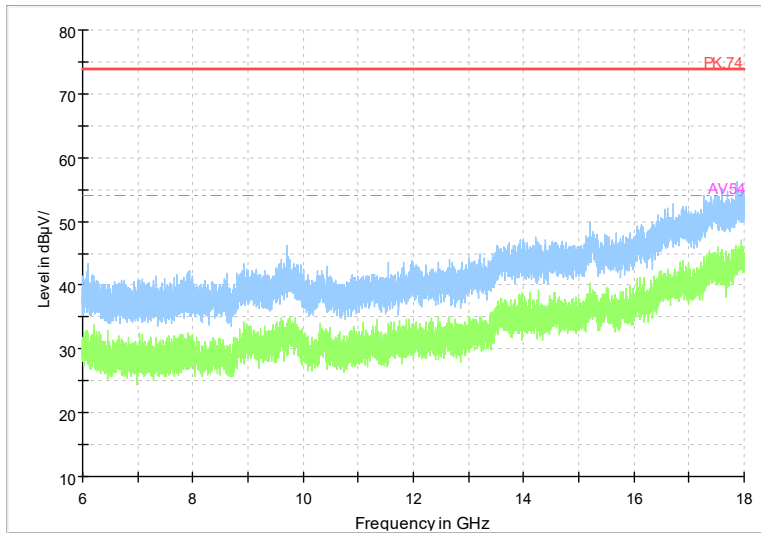

Frequency Range: 6GHz -18GHz
Detector: Av mode and PK mode
Modulation type: 802.11n(HT20)

Full Spectrum

Frequency Range: 18GHz -40GHz
 Detector: Av mode and PK mode
 Modulation type: 802.11n(HT20)

Full Spectrum

Frequency Range: 1GHz -6GHz
 Detector: Av mode and PK mode
 Test Mode: 802.11ac(VHT20)

Full Spectrum

Frequency Range: 6GHz -18GHz
Detector: Av mode and PK mode
Test Mode: 802.11ac(VHT20)

Full Spectrum

Frequency Range: 18GHz -40GHz
Detector: Av mode and PK mode
Test Mode: 802.11ac(VHT20)

Full Spectrum

Frequency Range: 1GHz -6GHz
Detector: Av mode and PK mode
Test Mode: 802.11ax(HE20)

Full Spectrum

Frequency Range: 6GHz -18GHz
Detector: Av mode and PK mode
Test Mode: 802.11ax(HE20)

Full Spectrum