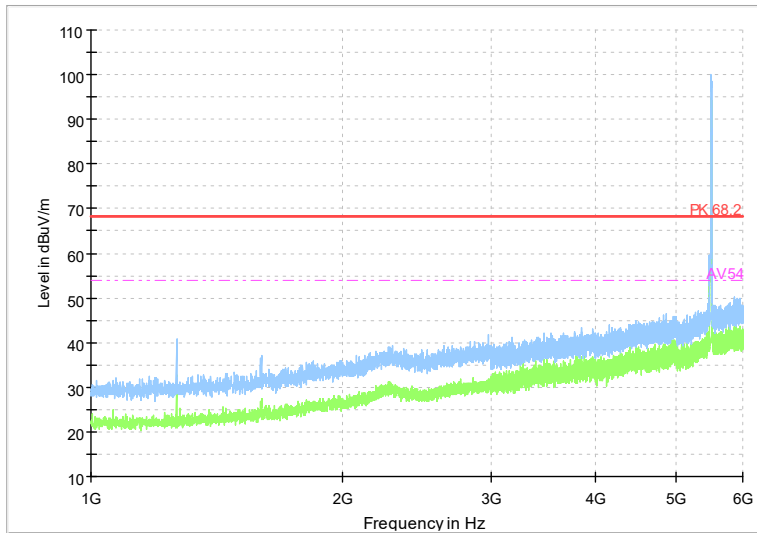

Frequency Range: 18GHz -40GHz
Detector: Av mode and PK mode
Test Mode: 802.11be(EHT80)

Carrier frequency (MHz): 5500
Channel No.:100

Full Spectrum

Frequency Range: 1GHz -6GHz
Detector: Av mode and PK mode
Modulation type: 802.11a

Full Spectrum

Frequency Range: 6GHz -18GHz
Detector: Av mode and PK mode
Modulation type: 802.11a

Full Spectrum

Frequency Range: 18GHz -40GHz
Detector: Av mode and PK mode
Modulation type: 802.11a

Full Spectrum

Frequency Range: 1GHz -6GHz
Detector: Av mode and PK mode
Modulation type: 802.11n(HT20)

Full Spectrum

Frequency Range: 6GHz -18GHz
 Detector: Av mode and PK mode
 Modulation type: 802.11n(HT20)

Full Spectrum