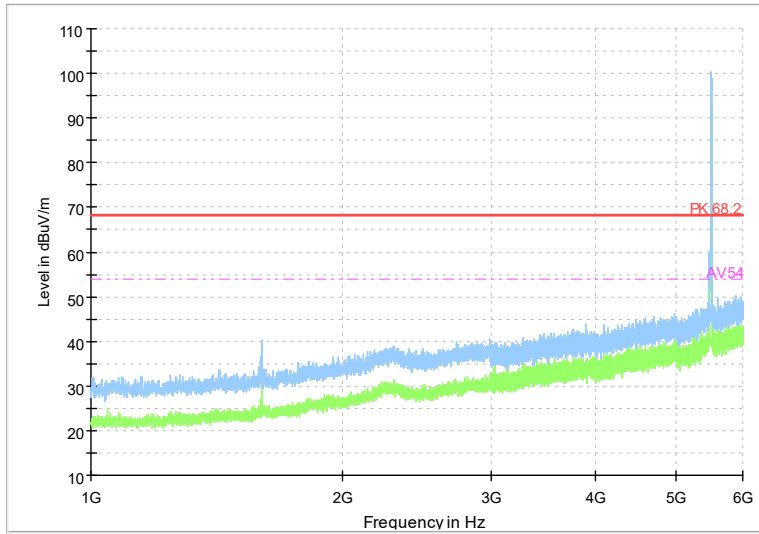

Full Spectrum

Frequency Range: 6GHz -18GHz
Detector: Av mode and PK mode
Modulation type: 802.11a

Full Spectrum

Frequency Range: 18GHz -40GHz
Detector: Av mode and PK mode
Modulation type: 802.11a

Full Spectrum

Frequency Range: 1GHz -6GHz
Detector: Av mode and PK mode
Modulation type: 802.11n(HT20)

Full Spectrum

Frequency Range: 6GHz -18GHz
 Detector: Av mode and PK mode
 Modulation type: 802.11n(HT20)

Full Spectrum

Frequency Range: 18GHz -40GHz
 Detector: Av mode and PK mode
 Modulation type: 802.11n(HT20)

Full Spectrum

Frequency Range: 1GHz -6GHz
Detector: Av mode and PK mode
Test Mode: 802.11ac(VHT20)

Full Spectrum