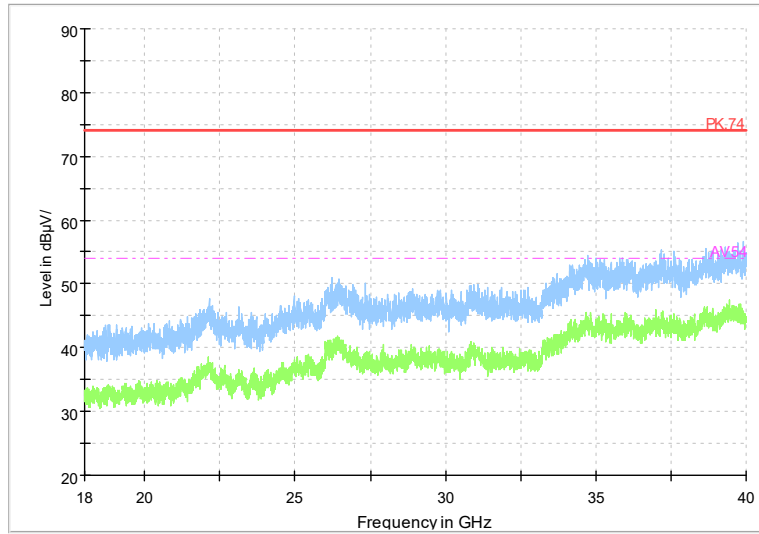

Frequency Range: 1GHz -6GHz
Detector: Av mode and PK mode
Test Mode: 802.11ax(HE80)

Full Spectrum

Frequency Range: 6GHz -18GHz
Detector: Av mode and PK mode
Test Mode: 802.11ax(HE80)

Full Spectrum

Frequency Range: 18GHz -40GHz
Detector: Av mode and PK mode
Test Mode: 802.11ax(HE80)

Full Spectrum

Frequency Range: 1GHz -6GHz
Detector: Av mode and PK mode
Test Mode: 802.11be(EHT80)

Full Spectrum

Frequency Range: 6GHz -18GHz
Detector: Av mode and PK mode
Test Mode: 802.11be(EHT80)

Full Spectrum

Frequency Range: 18GHz -40GHz
 Detector: Av mode and PK mode
 Test Mode: 802.11be(EHT80)

Carrier frequency (MHz): 5690
 Channel No.:138

Full Spectrum

Frequency Range: 1GHz -6GHz
 Detector: Av mode and PK mode
 Test Mode: 802.11ac(VHT80)