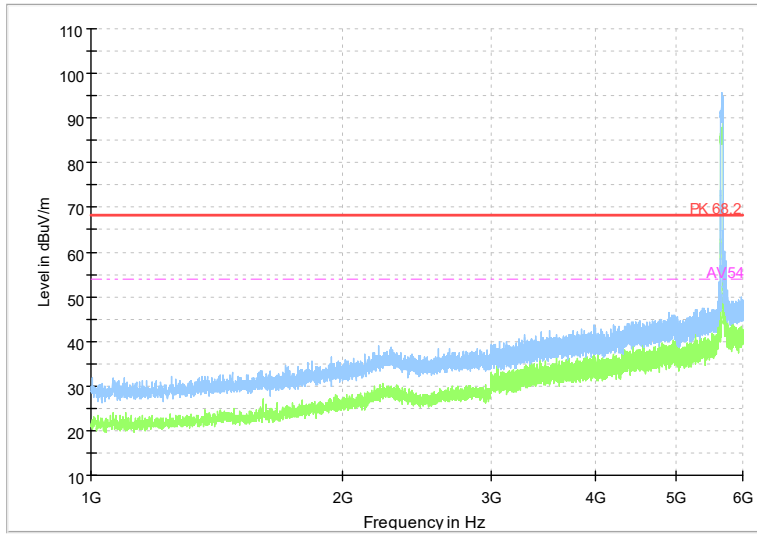

Full Spectrum

Frequency Range: 6GHz -18GHz
Detector: Av mode and PK mode
Test Mode: 802.11ac(VHT40)

Full Spectrum

Frequency Range: 18GHz -40GHz
Detector: Av mode and PK mode
Test Mode: 802.11ac(VHT40)

Full Spectrum

Frequency Range: 1GHz -6GHz
Detector: Av mode and PK mode
Test Mode: 802.11ax(HE 40)

Full Spectrum

Frequency Range: 6GHz -18GHz
Detector: Av mode and PK mode
Test Mode: 802.11ax(HE 40)

Full Spectrum

Frequency Range: 18GHz -40GHz
Detector: Av mode and PK mode
Test Mode: 802.11ax(HE40)

Full Spectrum

Frequency Range: 1GHz -6GHz
Detector: Av mode and PK mode
Test Mode: 802.11be(EHT40)

Full Spectrum

Frequency Range: 6GHz -18GHz
Detector: Av mode and PK mode
Test Mode: 802.11be(EHT40)

Full Spectrum