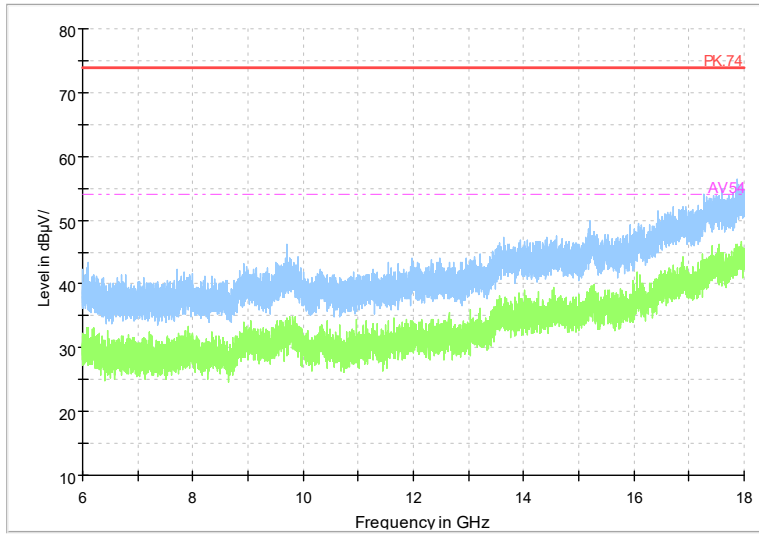

Full Spectrum

Frequency Range: 18GHz -40GHz
Detector: Av mode and PK mode
Test Mode: 802.11be(HE20)

Carrier frequency (MHz): 5700
Channel No.:140

Full Spectrum

Frequency Range: 1GHz -6GHz
Detector: Av mode and PK mode
Modulation type: 802.11a

Full Spectrum

Frequency Range: 6GHz -18GHz
Detector: Av mode and PK mode
Modulation type: 802.11a

Full Spectrum

Frequency Range: 18GHz -40GHz
Detector: Av mode and PK mode
Modulation type: 802.11a

Full Spectrum

Frequency Range: 1GHz -6GHz
Detector: Av mode and PK mode
Modulation type: 802.11n(HT20)

Full Spectrum

Frequency Range: 6GHz -18GHz
Detector: Av mode and PK mode
Modulation type: 802.11n(HT20)

Full Spectrum