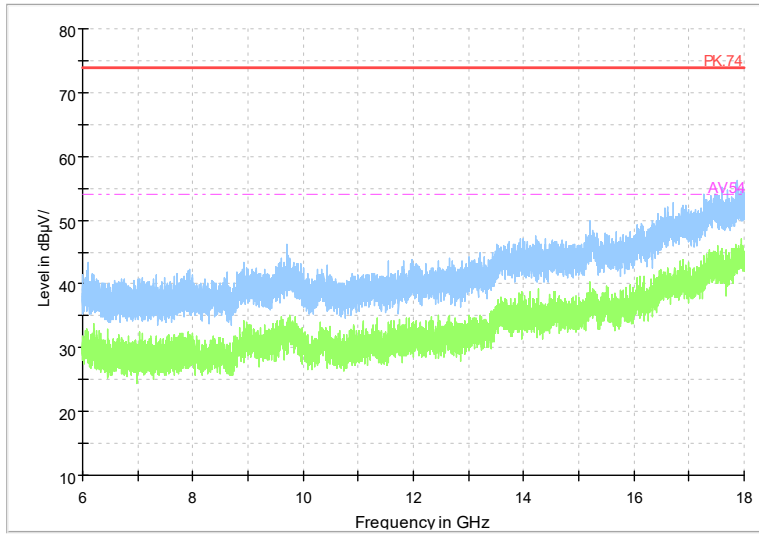

Frequency Range: 18GHz -40GHz
Detector: Av mode and PK mode
Test Mode: 802.11be(EHT80)

Carrier frequency (MHz): 5610
Channel No.:122

Full Spectrum

Frequency Range: 1GHz -6GHz
Detector: Av mode and PK mode
Test Mode: 802.11ac(VHT80)

Full Spectrum

Frequency Range: 6GHz -18GHz
Detector: Av mode and PK mode
Test Mode: 802.11ac(VHT80)

Full Spectrum

Frequency Range: 18GHz -40GHz
Detector: Av mode and PK mode
Test Mode: 802.11ac(VHT80)

Full Spectrum

Frequency Range: 1GHz -6GHz
Detector: Av mode and PK mode
Test Mode: 802.11ax(HE80)

Full Spectrum

Frequency Range: 6GHz -18GHz
Detector: Av mode and PK mode
Test Mode: 802.11ax(HE80)

Full Spectrum

Frequency Range: 18GHz -40GHz
Detector: Av mode and PK mode
Test Mode: 802.11ax(HE80)