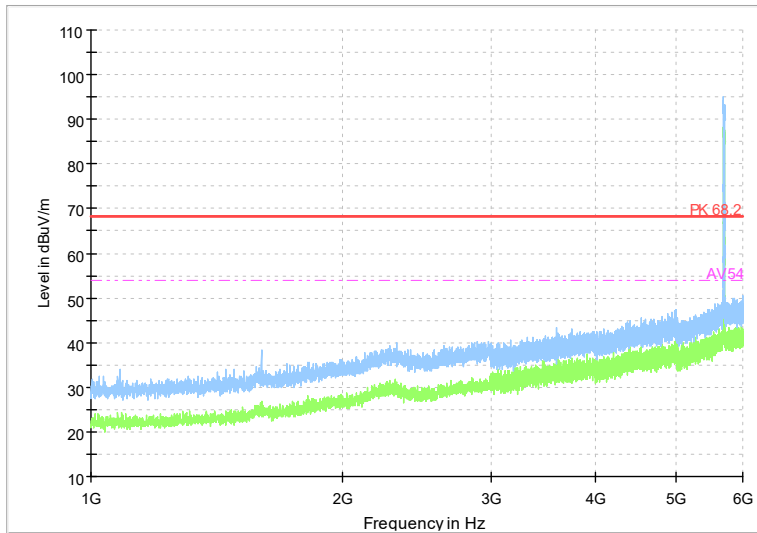

Full Spectrum

Frequency Range: 18GHz -40GHz
Detector: Av mode and PK mode
Test Mode: 802.11be(HE20)

Carrier frequency (MHz): 5700
Channel No.:140

Full Spectrum

Frequency Range: 1GHz -6GHz
Detector: Av mode and PK mode
Modulation type: 802.11a

Full Spectrum

Frequency Range: 6GHz -18GHz
Detector: Av mode and PK mode
Modulation type: 802.11a

Full Spectrum

Frequency Range: 18GHz -40GHz
Detector: Av mode and PK mode
Modulation type: 802.11a

Full Spectrum

Frequency Range: 1GHz -6GHz
Detector: Av mode and PK mode
Modulation type: 802.11n(HT20)

Full Spectrum

Frequency Range: 6GHz -18GHz
Detector: Av mode and PK mode
Modulation type: 802.11n(HT20)

Full Spectrum