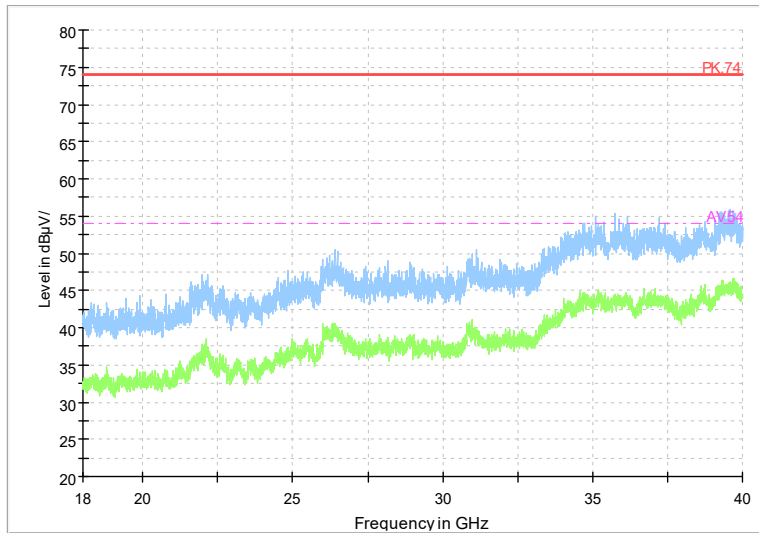

Full Spectrum

Frequency Range: 18GHz -40GHz
Detector: Av mode and PK mode
Test Mode: 802.11be(HE20)

Carrier frequency (MHz): 5700
Channel No.:140

Full Spectrum

Frequency Range: 1GHz -6GHz
Detector: Av mode and PK mode
Modulation type: 802.11a

Full Spectrum

Frequency Range: 6GHz -18GHz
Detector: Av mode and PK mode
Modulation type: 802.11a

Full Spectrum

Frequency Range: 18GHz -40GHz
Detector: Av mode and PK mode
Modulation type: 802.11a

Full Spectrum

Frequency Range: 1GHz -6GHz
Detector: Av mode and PK mode
Modulation type: 802.11n(HT20)

Full Spectrum

Frequency Range: 6GHz -18GHz
Detector: Av mode and PK mode
Modulation type: 802.11n(HT20)

Full Spectrum