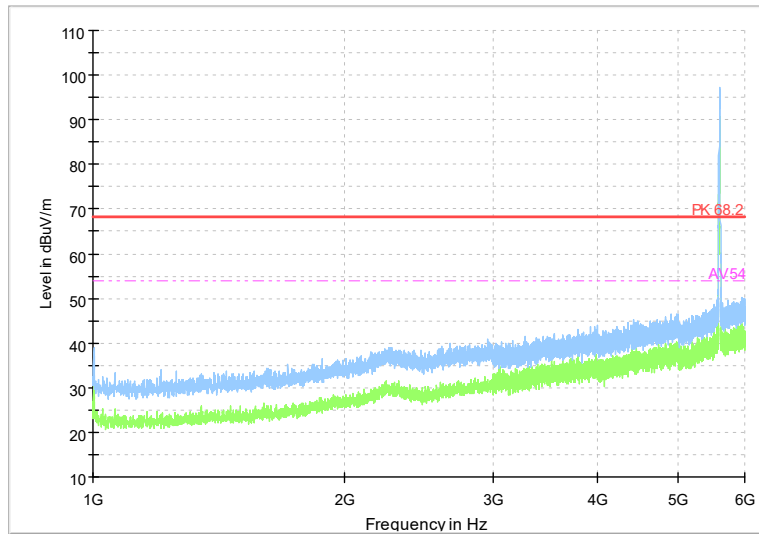

Full Spectrum

Frequency Range: 6GHz -18GHz
Detector: Av mode and PK mode
Test Mode: 802.11ax(HE20)

Full Spectrum

Frequency Range: 18GHz -40GHz
Detector: Av mode and PK mode
Test Mode: 802.11ax(HE20)

Full Spectrum

Frequency Range: 1GHz -6GHz
Detector: Av mode and PK mode
Test Mode: 802.11be(HE20)

Full Spectrum

Frequency Range: 6GHz -18GHz
Detector: Av mode and PK mode
Test Mode: 802.11be(HE20)

Full Spectrum

Frequency Range: 18GHz -40GHz
Detector: Av mode and PK mode
Test Mode: 802.11be(HE20)

Carrier frequency (MHz): 5600
Channel No.:120

Full Spectrum

Frequency Range: 1GHz -6GHz
Detector: Av mode and PK mode
Modulation type: 802.11a

Full Spectrum

Frequency Range: 6GHz -18GHz
Detector: Av mode and PK mode
Modulation type: 802.11a