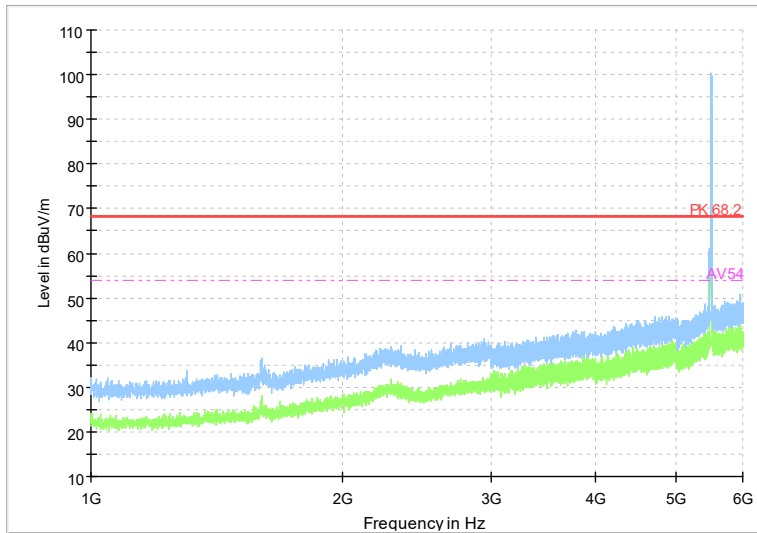

Frequency Range: 1GHz -6GHz
Detector: Av mode and PK mode
Modulation type: 802.11n(HT20)

Full Spectrum

Frequency Range: 6GHz -18GHz
 Detector: Av mode and PK mode
 Modulation type: 802.11n(HT20)

Full Spectrum

Frequency Range: 18GHz -40GHz
 Detector: Av mode and PK mode
 Modulation type: 802.11n(HT20)

Full Spectrum

Frequency Range: 1GHz -6GHz
Detector: Av mode and PK mode
Test Mode: 802.11ac(VHT20)

Full Spectrum

Frequency Range: 6GHz -18GHz
Detector: Av mode and PK mode
Test Mode: 802.11ac(VHT20)

Full Spectrum

Frequency Range: 18GHz -40GHz
Detector: Av mode and PK mode
Test Mode: 802.11ac(VHT20)

Full Spectrum

Frequency Range: 1GHz -6GHz
Detector: Av mode and PK mode
Test Mode: 802.11ax(HE20)