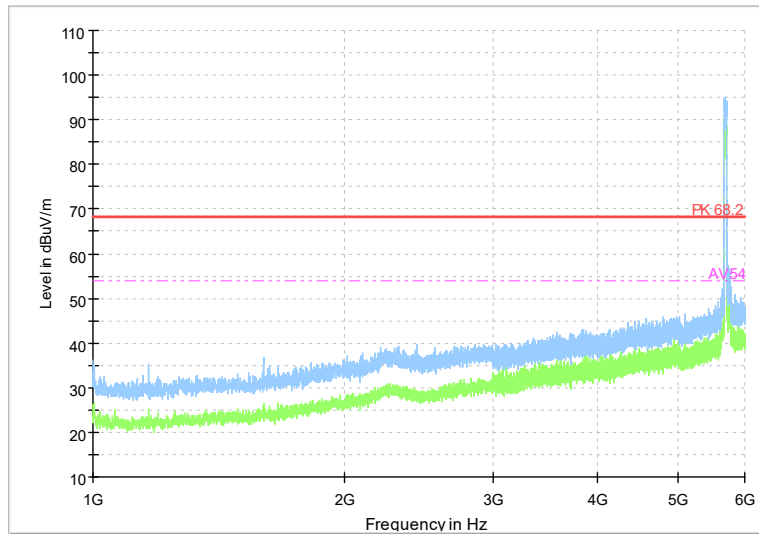

Frequency Range: 1GHz -6GHz
Detector: Av mode and PK mode
Test Mode: 802.11ax(HE80)

Full Spectrum

Frequency Range: 6GHz -18GHz
Detector: Av mode and PK mode
Test Mode: 802.11ax(HE80)

Full Spectrum

Frequency Range: 18GHz -40GHz
Detector: Av mode and PK mode
Test Mode: 802.11ax(HE80)

Full Spectrum

Frequency Range: 1GHz -6GHz
Detector: Av mode and PK mode
Test Mode: 802.11be(EHT80)

Full Spectrum

Frequency Range: 6GHz -18GHz
Detector: Av mode and PK mode
Test Mode: 802.11be(EHT80)

Full Spectrum

Frequency Range: 18GHz -40GHz
 Detector: Av mode and PK mode
 Test Mode: 802.11be(EHT80)

Carrier frequency (MHz): 5690
 Channel No.:138

Full Spectrum

Frequency Range: 1GHz -6GHz
 Detector: Av mode and PK mode
 Test Mode: 802.11ac(VHT80)

Full Spectrum

Frequency Range: 6GHz -18GHz
Detector: Av mode and PK mode
Test Mode: 802.11ac(VHT80)

Full Spectrum

Frequency Range: 18GHz -40GHz
Detector: Av mode and PK mode
Test Mode: 802.11ac(VHT80)

Full Spectrum