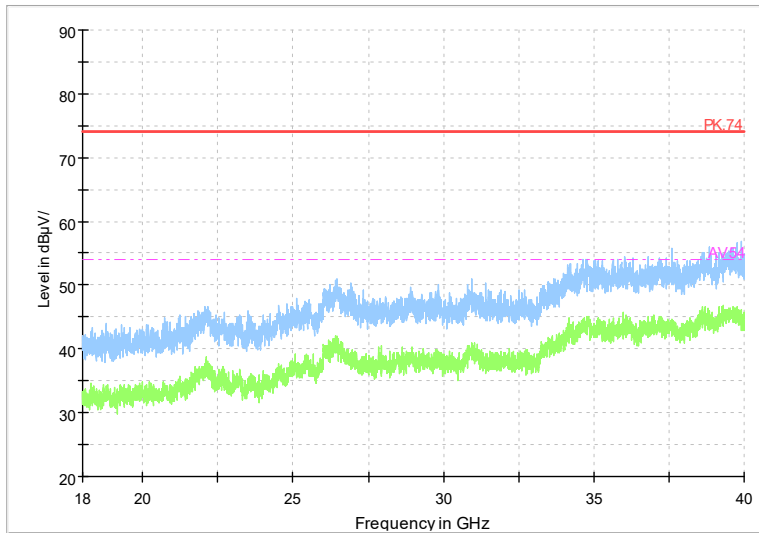

Full Spectrum

Frequency Range: 1GHz -6GHz
Detector: Av mode and PK mode
Test Mode: 802.11ax(HE20)

Full Spectrum

Frequency Range: 6GHz -18GHz
Detector: Av mode and PK mode
Test Mode: 802.11ax(HE20)

Full Spectrum

Frequency Range: 18GHz -40GHz
Detector: Av mode and PK mode
Test Mode: 802.11ax(HE20)

Full Spectrum

Frequency Range: 1GHz -6GHz
Detector: Av mode and PK mode
Test Mode: 802.11be(HE20)

Full Spectrum

Frequency Range: 6GHz -18GHz
Detector: Av mode and PK mode
Test Mode: 802.11be(HE20)

Full Spectrum

Frequency Range: 18GHz -40GHz
Detector: Av mode and PK mode
Test Mode: 802.11be(HE20)

Carrier frequency (MHz): 5700
Channel No.:140

Full Spectrum

Frequency Range: 1GHz -6GHz
Detector: Av mode and PK mode
Modulation type: 802.11a