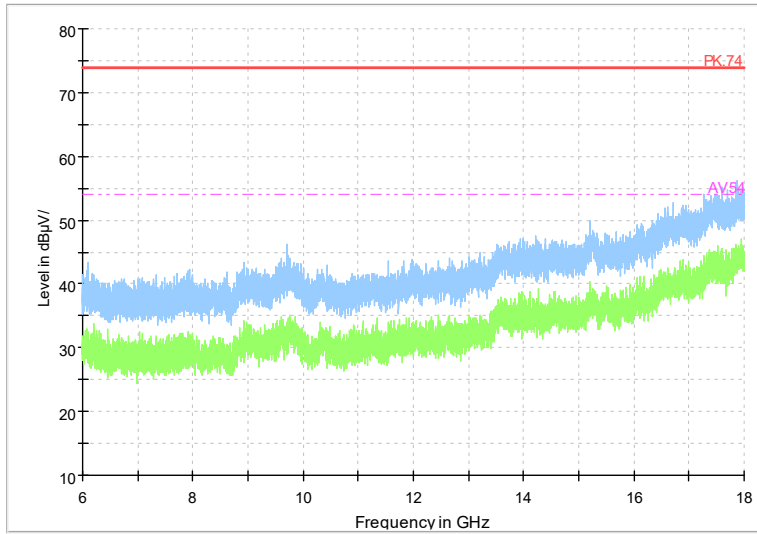

Full Spectrum

Frequency Range: 6GHz -18GHz
Detector: Av mode and PK mode
Test Mode: 802.11ac(VHT80)

Full Spectrum

Frequency Range: 18GHz -40GHz
Detector: Av mode and PK mode
Test Mode: 802.11ac(VHT80)

Full Spectrum

Frequency Range: 1GHz -6GHz
Detector: Av mode and PK mode
Test Mode: 802.11ax(HE80)

Full Spectrum

Frequency Range: 6GHz -18GHz
Detector: Av mode and PK mode
Test Mode: 802.11ax(HE80)

Full Spectrum

Frequency Range: 18GHz -40GHz
Detector: Av mode and PK mode
Test Mode: 802.11ax(HE80)

Full Spectrum

Frequency Range: 1GHz -6GHz
Detector: Av mode and PK mode
Test Mode: 802.11be(EHT80)

Full Spectrum

Frequency Range: 6GHz -18GHz
Detector: Av mode and PK mode
Test Mode: 802.11be(EHT80)

Full Spectrum