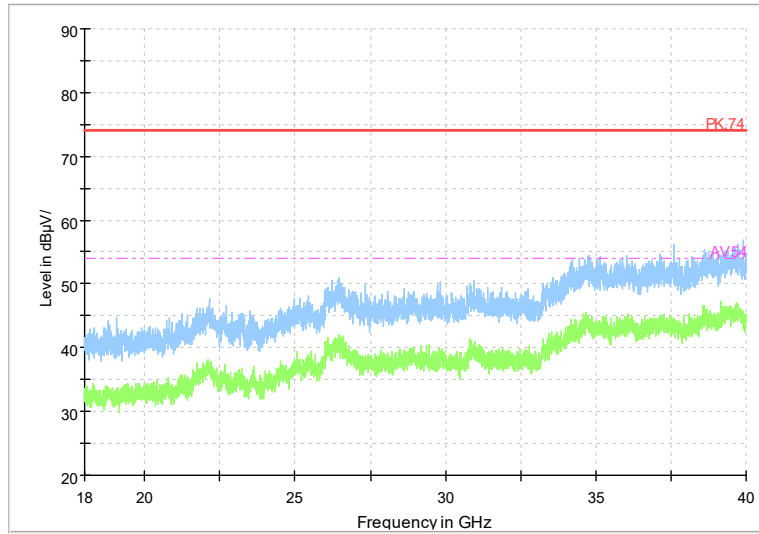

Frequency Range: 1GHz -6GHz
Detector: Av mode and PK mode
Test Mode: 802.11ax(HE 40)

Full Spectrum

Frequency Range: 6GHz -18GHz
Detector: Av mode and PK mode
Test Mode: 802.11ax(HE 40)

Full Spectrum

Frequency Range: 18GHz -40GHz
Detector: Av mode and PK mode
Test Mode: 802.11ax(HE40)

Full Spectrum

Frequency Range: 1GHz -6GHz
Detector: Av mode and PK mode
Test Mode: 802.11be(EHT40)

Full Spectrum

Frequency Range: 6GHz -18GHz
Detector: Av mode and PK mode
Test Mode: 802.11be(EHT40)

Full Spectrum

Frequency Range: 18GHz -40GHz
Detector: Av mode and PK mode
Test Mode: 802.11be(EHT40)

Carrier frequency (MHz): 5530
Channel No.:106

Full Spectrum

Frequency Range: 1GHz -6GHz
Detector: Av mode and PK mode
Test Mode: 802.11ac(VHT80)