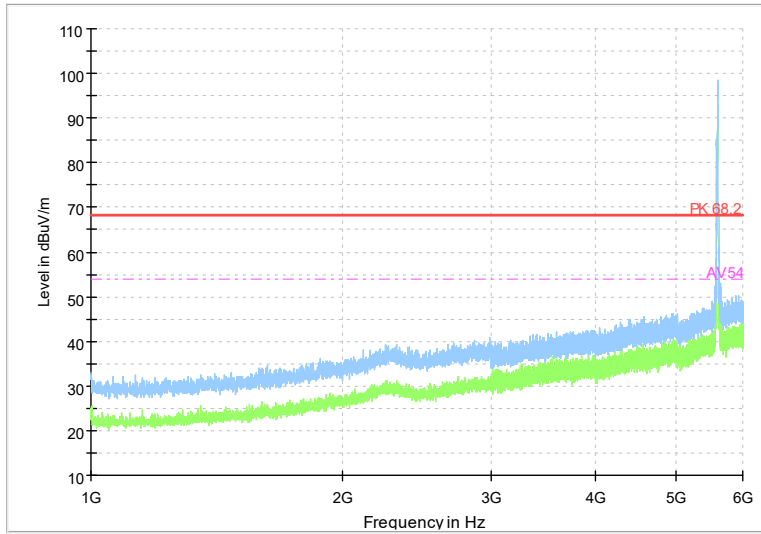

Frequency Range: 6GHz -18GHz
Detector: Av mode and PK mode
Modulation type: 802.11n(HT20)

Full Spectrum

Frequency Range: 18GHz -40GHz
 Detector: Av mode and PK mode
 Modulation type: 802.11n(HT20)

Full Spectrum

Frequency Range: 1GHz -6GHz
 Detector: Av mode and PK mode
 Test Mode: 802.11ac(VHT20)

Full Spectrum

Frequency Range: 6GHz -18GHz
Detector: Av mode and PK mode
Test Mode: 802.11ac(VHT20)

Full Spectrum

Frequency Range: 18GHz -40GHz
Detector: Av mode and PK mode
Test Mode: 802.11ac(VHT20)

Full Spectrum

Frequency Range: 1GHz -6GHz
Detector: Av mode and PK mode
Test Mode: 802.11ax(HE20)

Full Spectrum

Frequency Range: 6GHz -18GHz
Detector: Av mode and PK mode
Test Mode: 802.11ax(HE20)

Full Spectrum