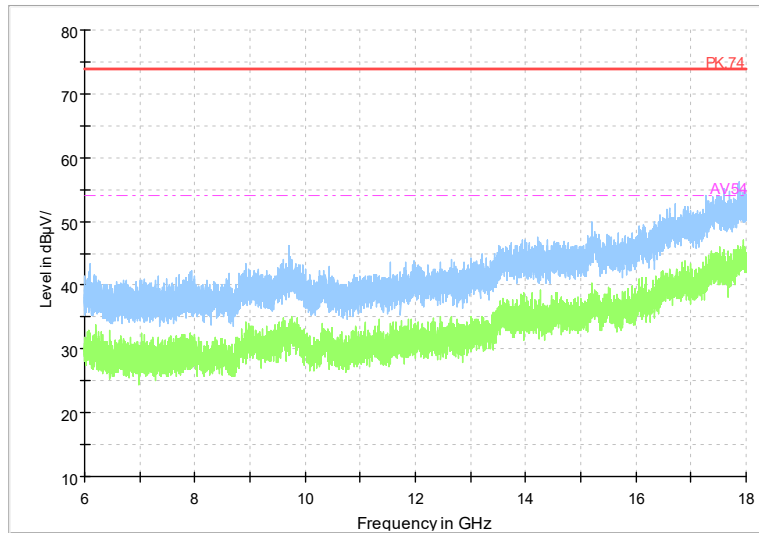

Full Spectrum

Frequency Range: 18GHz -40GHz
 Detector: Av mode and PK mode
 Test Mode: 802.11be(EHT40)

Carrier frequency (MHz): 5290
 Channel No.:58

Full Spectrum

Frequency Range: 1GHz -6GHz
 Detector: Av mode and PK mode
 Test Mode: 802.11ac(VHT80)

Full Spectrum

Frequency Range: 6GHz -18GHz
Detector: Av mode and PK mode
Test Mode: 802.11ac(VHT80)

Full Spectrum

Frequency Range: 18GHz -40GHz
Detector: Av mode and PK mode
Test Mode: 802.11ac(VHT80)

Full Spectrum

Frequency Range: 1GHz -6GHz
Detector: Av mode and PK mode
Test Mode: 802.11ax(HE80)

Full Spectrum

Frequency Range: 6GHz -18GHz
Detector: Av mode and PK mode
Test Mode: 802.11ax(HE80)

Full Spectrum

Frequency Range: 18GHz -40GHz
Detector: Av mode and PK mode
Test Mode: 802.11ax(HE80)