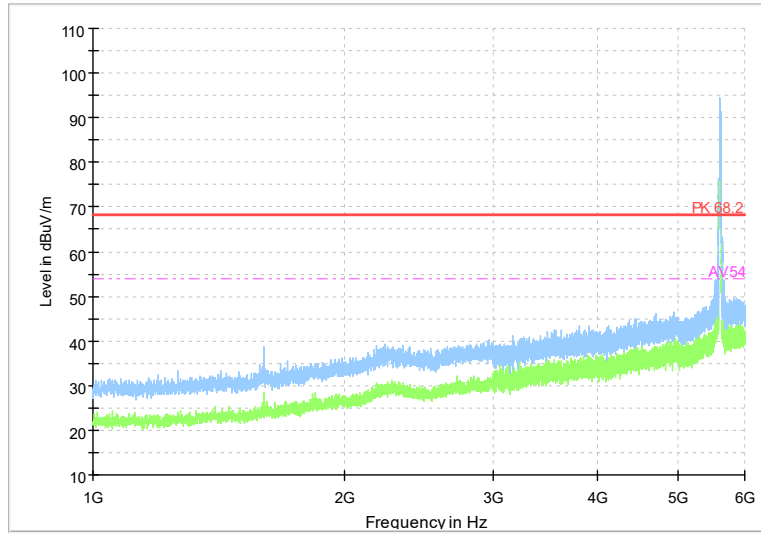

Frequency Range: 1GHz -6GHz
Detector: Av mode and PK mode
Test Mode: 802.11ax(HE80)

Full Spectrum

Frequency Range: 6GHz -18GHz
Detector: Av mode and PK mode
Test Mode: 802.11ax(HE80)

Full Spectrum

Frequency Range: 18GHz -40GHz
Detector: Av mode and PK mode
Test Mode: 802.11ax(HE80)

Full Spectrum

Frequency Range: 1GHz -6GHz
Detector: Av mode and PK mode
Test Mode: 802.11be(EHT80)

Full Spectrum

Frequency Range: 6GHz -18GHz
Detector: Av mode and PK mode
Test Mode: 802.11be(EHT80)

Full Spectrum

Frequency Range: 18GHz -40GHz
Detector: Av mode and PK mode
Test Mode: 802.11be(EHT80)

Carrier frequency (MHz): 5610
Channel No.:122

Full Spectrum

Frequency Range: 1GHz -6GHz
Detector: Av mode and PK mode
Test Mode: 802.11ac(VHT80)

Full Spectrum

Frequency Range: 6GHz -18GHz
Detector: Av mode and PK mode
Test Mode: 802.11ac(VHT80)

Full Spectrum

Frequency Range: 18GHz -40GHz
Detector: Av mode and PK mode
Test Mode: 802.11ac(VHT80)

Full Spectrum