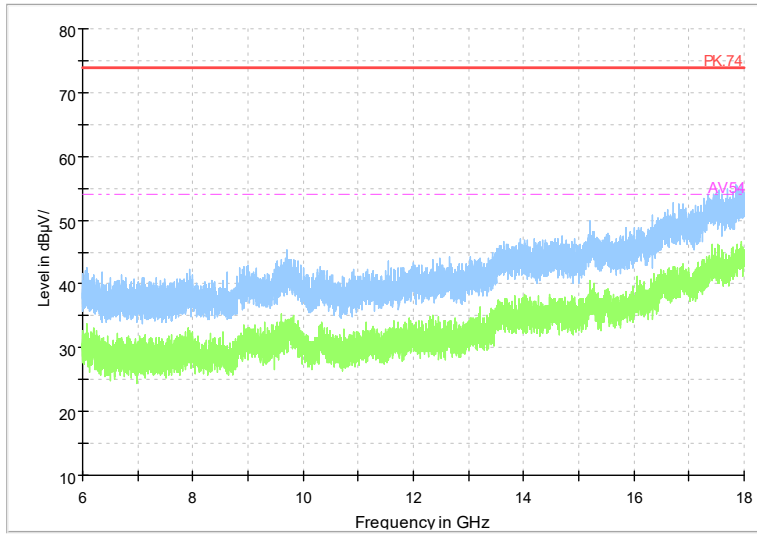

Full Spectrum

Frequency Range: 1GHz -6GHz
Detector: Av mode and PK mode
Test Mode: 802.11be(EHT40)

Full Spectrum

Frequency Range: 6GHz -18GHz
Detector: Av mode and PK mode
Test Mode: 802.11be(EHT40)

Full Spectrum

Frequency Range: 18GHz -40GHz
Detector: Av mode and PK mode
Test Mode: 802.11be(EHT40)

Carrier frequency (MHz): 5590
Channel No.:118

Full Spectrum

Frequency Range: 1GHz -6GHz
Detector: Av mode and PK mode
Modulation type: 802.11n(HT40)

Full Spectrum

Frequency Range: 6GHz -18GHz
Detector: Av mode and PK mode
Modulation type: 802.11n(HT40)

Full Spectrum

Frequency Range: 18GHz -40GHz
Detector: Av mode and PK mode
Modulation type: 802.11n(HT40)