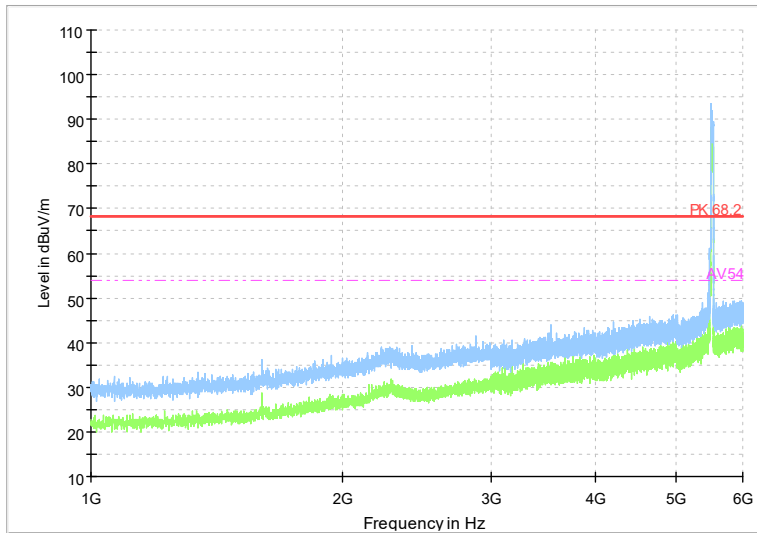

Full Spectrum

Frequency Range: 18GHz -40GHz
 Detector: Av mode and PK mode
 Modulation type: 802.11n(HT40)

Full Spectrum

Frequency Range: 1GHz -6GHz
Detector: Av mode and PK mode
Test Mode: 802.11ac(VHT40)

Full Spectrum

Frequency Range: 6GHz -18GHz
Detector: Av mode and PK mode
Test Mode: 802.11ac(VHT40)

Full Spectrum

Frequency Range: 18GHz -40GHz
Detector: Av mode and PK mode
Test Mode: 802.11ac(VHT40)

Full Spectrum

Frequency Range: 1GHz -6GHz
Detector: Av mode and PK mode
Test Mode: 802.11ax(HE 40)

Full Spectrum

Frequency Range: 6GHz -18GHz
Detector: Av mode and PK mode
Test Mode: 802.11ax(HE 40)

Full Spectrum

Frequency Range: 18GHz -40GHz
Detector: Av mode and PK mode
Test Mode: 802.11ax(HE40)