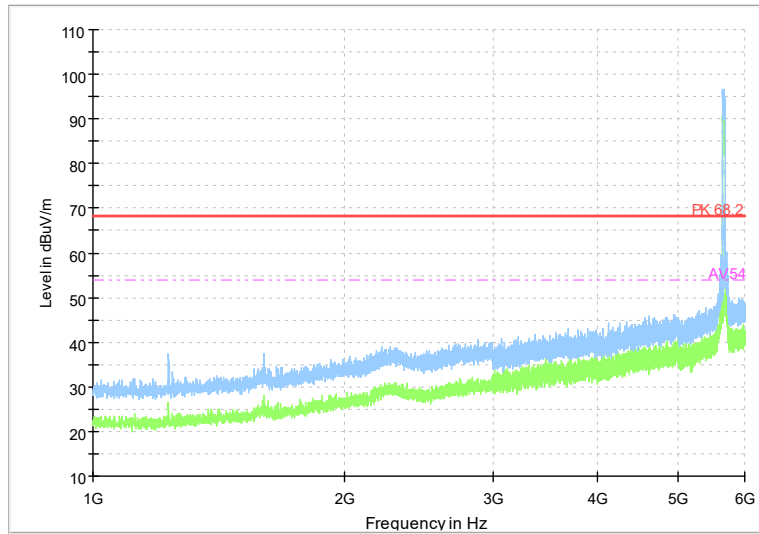

Full Spectrum

Frequency Range: 18GHz -40GHz
Detector: Av mode and PK mode
Test Mode: 802.11ax(HE40)

Full Spectrum

Frequency Range: 1GHz -6GHz
Detector: Av mode and PK mode
Test Mode: 802.11be(EHT40)

Full Spectrum

Frequency Range: 6GHz -18GHz
Detector: Av mode and PK mode
Test Mode: 802.11be(EHT40)

Full Spectrum

Frequency Range: 18GHz -40GHz
 Detector: Av mode and PK mode
 Test Mode: 802.11be(EHT40)

Carrier frequency (MHz): 5670
 Channel No.:134

Full Spectrum

Frequency Range: 1GHz -6GHz
 Detector: Av mode and PK mode
 Modulation type: 802.11n(HT40)

Full Spectrum

Frequency Range: 6GHz -18GHz
Detector: Av mode and PK mode
Modulation type: 802.11n(HT40)