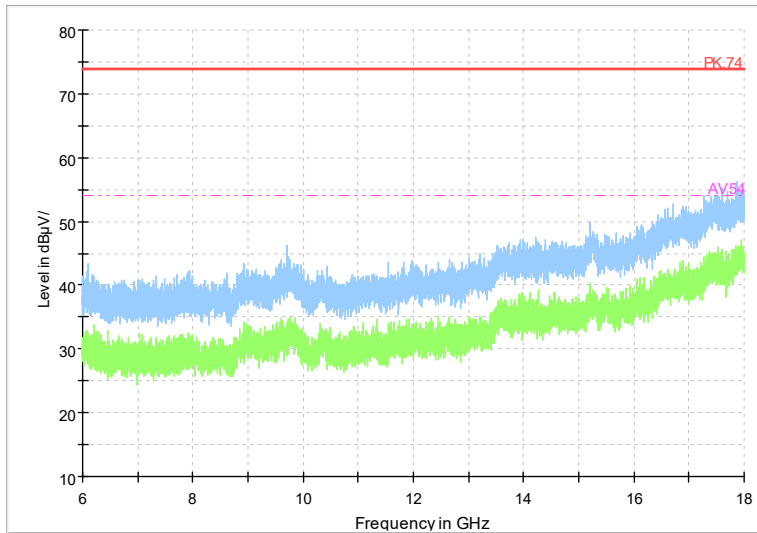

Frequency Range: 18GHz -40GHz
Detector: Av mode and PK mode
Test Mode: 802.11be(EHT40)

Carrier frequency (MHz): 5530
Channel No.:106

Full Spectrum

Frequency Range: 1GHz -6GHz
Detector: Av mode and PK mode
Test Mode: 802.11ac(VHT80)

Full Spectrum

Frequency Range: 6GHz -18GHz
Detector: Av mode and PK mode
Test Mode: 802.11ac(VHT80)

Full Spectrum

Frequency Range: 18GHz -40GHz
Detector: Av mode and PK mode
Test Mode: 802.11ac(VHT80)

Full Spectrum

Frequency Range: 1GHz -6GHz
Detector: Av mode and PK mode
Test Mode: 802.11ax(HE80)

Full Spectrum

Frequency Range: 6GHz -18GHz
Detector: Av mode and PK mode
Test Mode: 802.11ax(HE80)

Full Spectrum

Frequency Range: 18GHz -40GHz
Detector: Av mode and PK mode
Test Mode: 802.11ax(HE80)