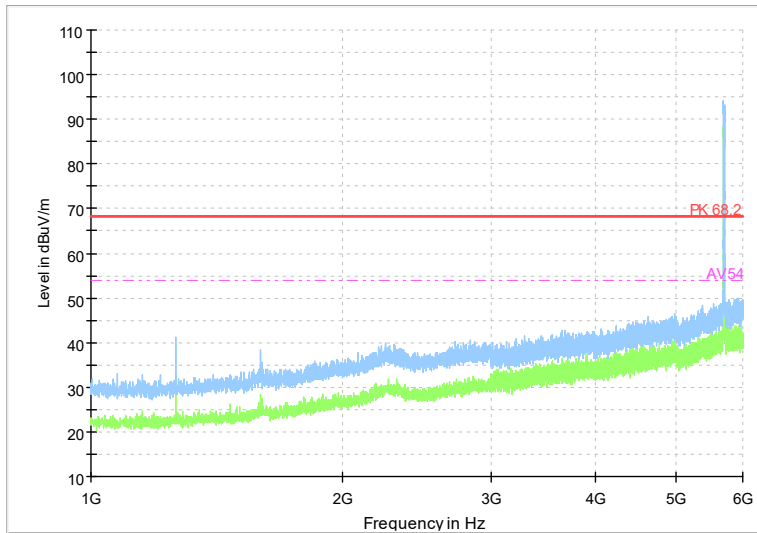

Frequency Range: 1GHz -6GHz
Detector: Av mode and PK mode
Modulation type: 802.11n(HT20)

Full Spectrum

Frequency Range: 6GHz -18GHz
Detector: Av mode and PK mode
Modulation type: 802.11n(HT20)

Full Spectrum

Frequency Range: 18GHz -40GHz
Detector: Av mode and PK mode
Modulation type: 802.11n(HT20)

Full Spectrum

Frequency Range: 1GHz -6GHz
Detector: Av mode and PK mode
Test Mode: 802.11ac(VHT20)

Full Spectrum

Frequency Range: 6GHz -18GHz
Detector: Av mode and PK mode
Test Mode: 802.11ac(VHT20)

Full Spectrum

Frequency Range: 18GHz -40GHz
Detector: Av mode and PK mode
Test Mode: 802.11ac(VHT20)

Full Spectrum

Frequency Range: 1GHz -6GHz
Detector: Av mode and PK mode
Test Mode: 802.11ax(HE20)