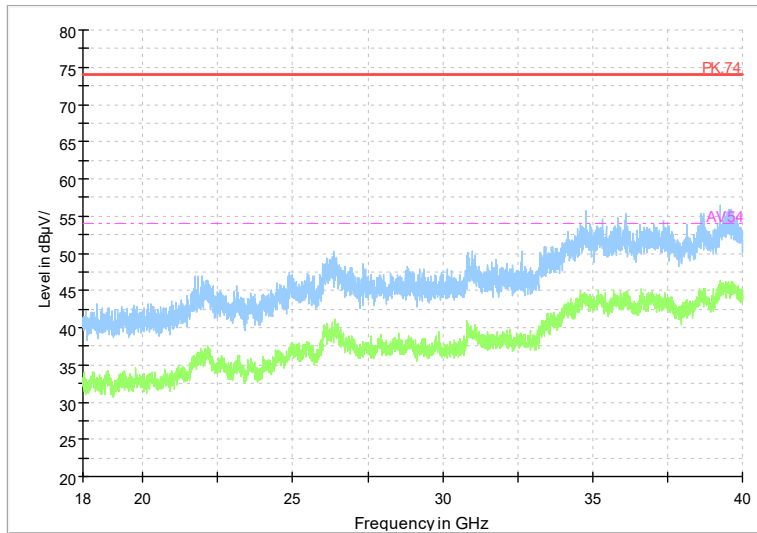

Full Spectrum

Frequency Range: 1GHz -6GHz
Detector: Av mode and PK mode
Test Mode: 802.11be(EHT40)

Full Spectrum

Frequency Range: 6GHz -18GHz
Detector: Av mode and PK mode
Test Mode: 802.11be(EHT40)

Full Spectrum

Frequency Range: 18GHz -40GHz
Detector: Av mode and PK mode
Test Mode: 802.11be(EHT40)

Carrier frequency (MHz): 5530
Channel No.:106

Full Spectrum

Frequency Range: 1GHz -6GHz
Detector: Av mode and PK mode
Test Mode: 802.11ac(VHT80)

Full Spectrum

Frequency Range: 6GHz -18GHz
Detector: Av mode and PK mode
Test Mode: 802.11ac(VHT80)

Full Spectrum

Frequency Range: 18GHz -40GHz
Detector: Av mode and PK mode
Test Mode: 802.11ac(VHT80)

Full Spectrum