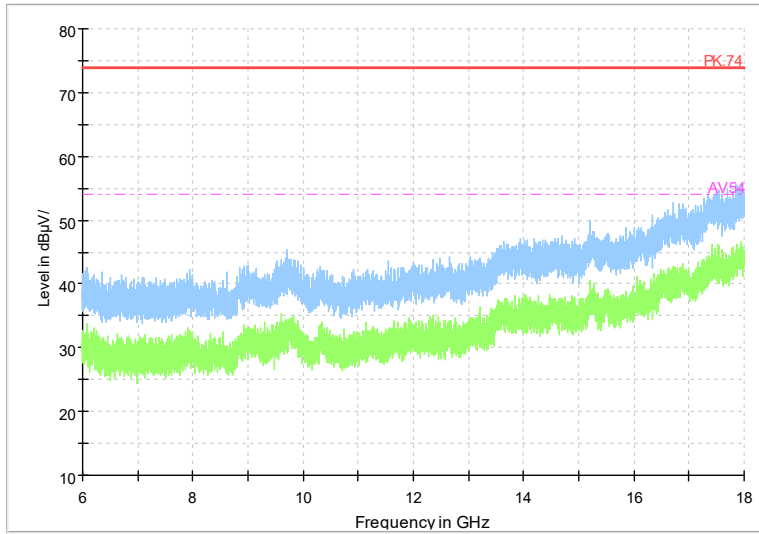

Full Spectrum

Frequency Range: 18GHz -40GHz
Detector: Av mode and PK mode
Modulation type: 802.11n(HT40)

Full Spectrum

Frequency Range: 1GHz -6GHz
Detector: Av mode and PK mode
Test Mode: 802.11ac(VHT40)

Full Spectrum

Frequency Range: 6GHz -18GHz
Detector: Av mode and PK mode
Test Mode: 802.11ac(VHT40)

Full Spectrum

Frequency Range: 18GHz -40GHz
Detector: Av mode and PK mode
Test Mode: 802.11ac(VHT40)

Full Spectrum

Frequency Range: 1GHz -6GHz
Detector: Av mode and PK mode
Test Mode: 802.11ax(HE 40)

Full Spectrum

Frequency Range: 6GHz -18GHz
Detector: Av mode and PK mode
Test Mode: 802.11ax(HE 40)

Full Spectrum

Frequency Range: 18GHz -40GHz
Detector: Av mode and PK mode
Test Mode: 802.11ax(HE40)