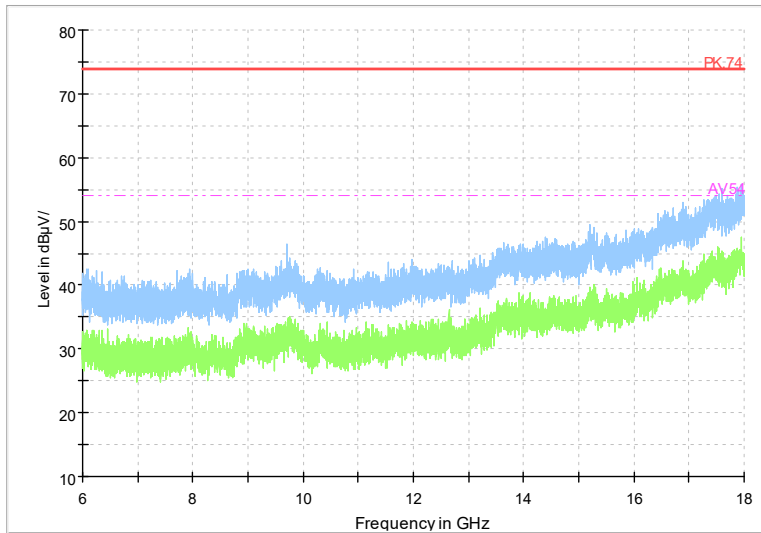

Frequency Range: 18GHz -40GHz
Detector: Av mode and PK mode
Test Mode: 802.11be(EHT40)

Carrier frequency (MHz): 5590
Channel No.:118

Full Spectrum

Frequency Range: 1GHz -6GHz
Detector: Av mode and PK mode
Modulation type: 802.11n(HT40)

Full Spectrum

Frequency Range: 6GHz -18GHz
Detector: Av mode and PK mode
Modulation type: 802.11n(HT40)

Full Spectrum

Frequency Range: 18GHz -40GHz
Detector: Av mode and PK mode
Modulation type: 802.11n(HT40)

Full Spectrum

Frequency Range: 1GHz -6GHz
Detector: Av mode and PK mode
Test Mode: 802.11ac(VHT40)

Full Spectrum

Frequency Range: 6GHz -18GHz
Detector: Av mode and PK mode
Test Mode: 802.11ac(VHT40)

Full Spectrum