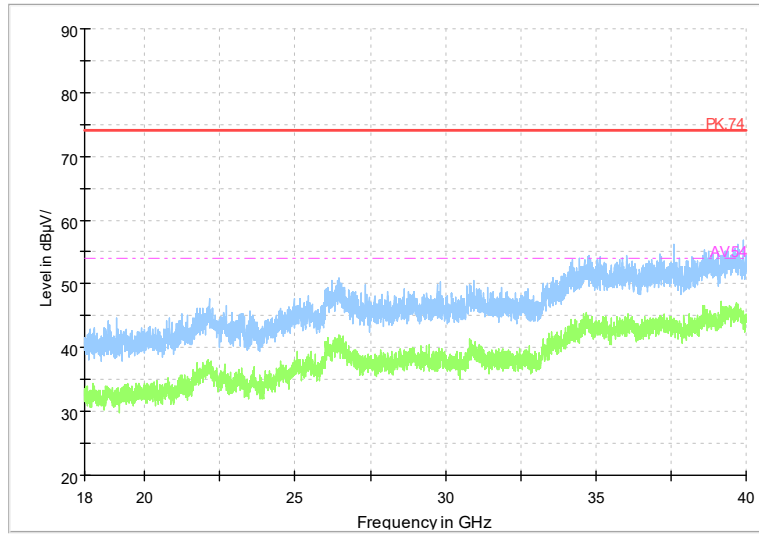

Frequency Range: 18GHz -40GHz
Detector: Av mode and PK mode
Test Mode: 802.11ac(VHT40)

Full Spectrum

Frequency Range: 1GHz -6GHz
Detector: Av mode and PK mode
Test Mode: 802.11ax(HE 40)

Full Spectrum

Frequency Range: 6GHz -18GHz
Detector: Av mode and PK mode
Test Mode: 802.11ax(HE 40)

Full Spectrum

Frequency Range: 18GHz -40GHz
Detector: Av mode and PK mode
Test Mode: 802.11ax(HE40)

Full Spectrum

Frequency Range: 1GHz -6GHz
Detector: Av mode and PK mode
Test Mode: 802.11be(EHT40)

Full Spectrum

Frequency Range: 6GHz -18GHz
Detector: Av mode and PK mode
Test Mode: 802.11be(EHT40)

Full Spectrum

Frequency Range: 18GHz -40GHz
 Detector: Av mode and PK mode
 Test Mode: 802.11be(EHT40)

Carrier frequency (MHz): 5670
 Channel No.:134