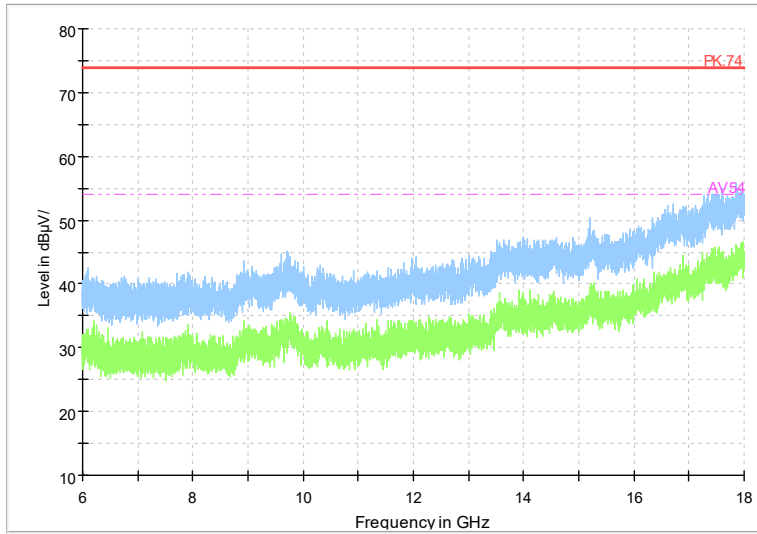

Full Spectrum

Frequency Range: 1GHz -6GHz
Detector: Av mode and PK mode
Test Mode: 802.11be(EHT40)

Full Spectrum

Frequency Range: 6GHz -18GHz
Detector: Av mode and PK mode
Test Mode: 802.11be(EHT40)

Full Spectrum

Frequency Range: 18GHz -40GHz
Detector: Av mode and PK mode
Test Mode: 802.11be(EHT40)

Carrier frequency (MHz): 5530
Channel No.:106

Full Spectrum

Frequency Range: 1GHz -6GHz
Detector: Av mode and PK mode
Test Mode: 802.11ac(VHT80)

Full Spectrum

Frequency Range: 6GHz -18GHz
Detector: Av mode and PK mode
Test Mode: 802.11ac(VHT80)

Full Spectrum

Frequency Range: 18GHz -40GHz
Detector: Av mode and PK mode
Test Mode: 802.11ac(VHT80)

Full Spectrum