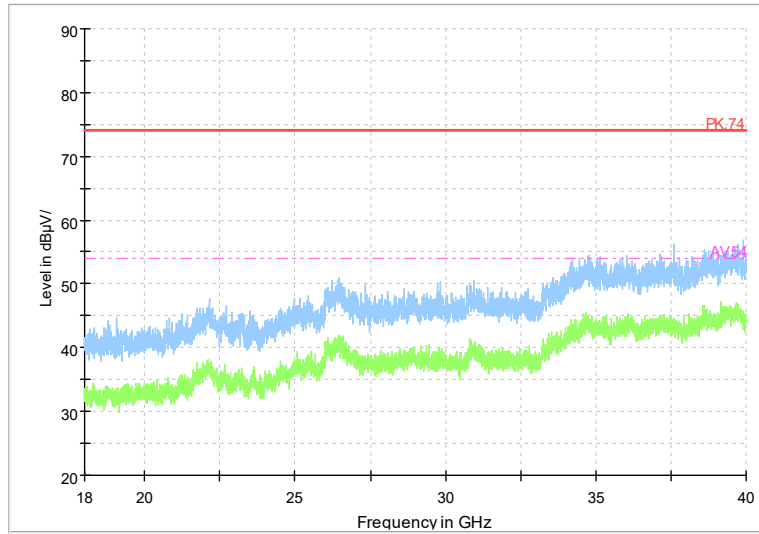

Full Spectrum

Frequency Range: 18GHz -40GHz
 Detector: Av mode and PK mode
 Test Mode: 802.11be(EHT40)

Carrier frequency (MHz): 5290
 Channel No.:58

Full Spectrum

Frequency Range: 1GHz -6GHz
 Detector: Av mode and PK mode
 Test Mode: 802.11ac(VHT80)

Full Spectrum

Frequency Range: 6GHz -18GHz
Detector: Av mode and PK mode
Test Mode: 802.11ac(VHT80)

Full Spectrum

Frequency Range: 18GHz -40GHz
Detector: Av mode and PK mode
Test Mode: 802.11ac(VHT80)

Full Spectrum