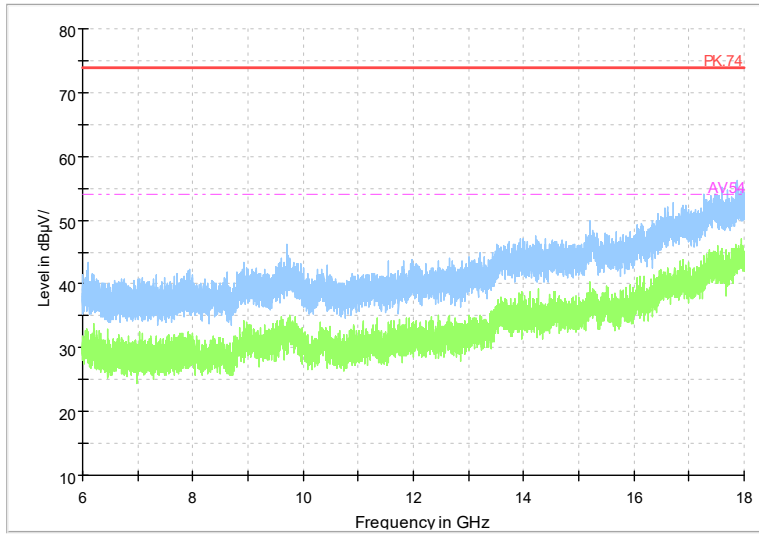

Frequency Range: 18GHz -40GHz
 Detector: Av mode and PK mode
 Modulation type: 802.11n(HT20)

Full Spectrum

Frequency Range: 1GHz -6GHz
Detector: Av mode and PK mode
Test Mode: 802.11ac(VHT20)

Full Spectrum

Frequency Range: 6GHz -18GHz
Detector: Av mode and PK mode
Test Mode: 802.11ac(VHT20)

Full Spectrum

Frequency Range: 18GHz -40GHz
Detector: Av mode and PK mode
Test Mode: 802.11ac(VHT20)

Full Spectrum

Frequency Range: 1GHz -6GHz
Detector: Av mode and PK mode
Test Mode: 802.11ax(HE20)

Full Spectrum

Frequency Range: 6GHz -18GHz
Detector: Av mode and PK mode
Test Mode: 802.11ax(HE20)

Full Spectrum

Frequency Range: 18GHz -40GHz
Detector: Av mode and PK mode
Test Mode: 802.11ax(HE20)

Full Spectrum