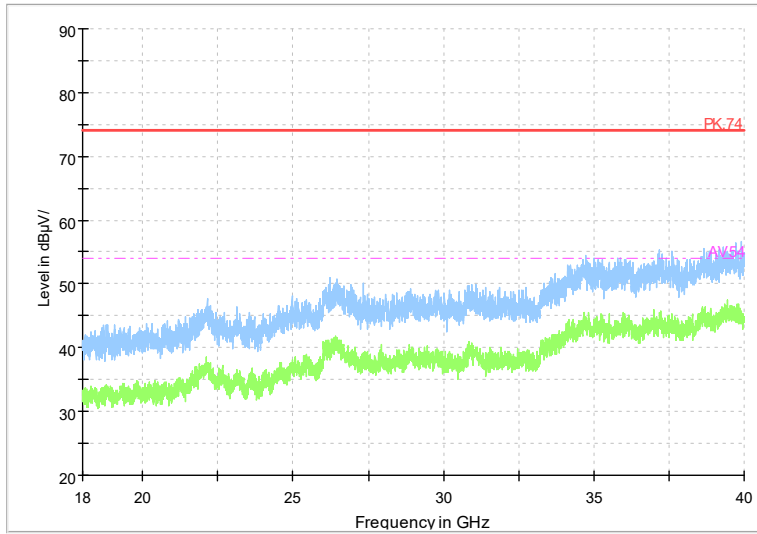

Frequency Range: 18GHz -40GHz
 Detector: Av mode and PK mode
 Test Mode: 802.11be(EHT80)

Carrier frequency (MHz): 5690
 Channel No.:138

Full Spectrum

Frequency Range: 1GHz -6GHz
 Detector: Av mode and PK mode
 Test Mode: 802.11ac(VHT80)

Full Spectrum

Frequency Range: 6GHz -18GHz
Detector: Av mode and PK mode
Test Mode: 802.11ac(VHT80)

Full Spectrum

Frequency Range: 18GHz -40GHz
Detector: Av mode and PK mode
Test Mode: 802.11ac(VHT80)

Full Spectrum

Frequency Range: 1GHz -6GHz
Detector: Av mode and PK mode
Test Mode: 802.11ax(HE80)

Full Spectrum

Frequency Range: 6GHz -18GHz
Detector: Av mode and PK mode
Test Mode: 802.11ax(HE80)

Full Spectrum

Frequency Range: 18GHz -40GHz
Detector: Av mode and PK mode
Test Mode: 802.11ax(HE80)