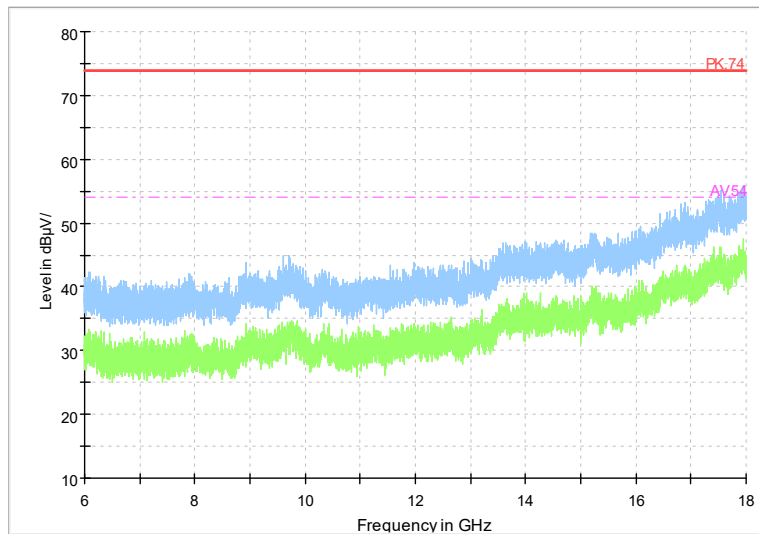

Full Spectrum

Frequency Range: 1GHz -6GHz
Detector: Av mode and PK mode
Test Mode: 802.11be(EHT80)

Full Spectrum

Frequency Range: 6GHz -18GHz
Detector: Av mode and PK mode
Test Mode: 802.11be(EHT80)

Full Spectrum

Frequency Range: 18GHz -40GHz
Detector: Av mode and PK mode
Test Mode: 802.11be(EHT80)

Carrier frequency (MHz): 5500
Channel No.:100

Full Spectrum

Frequency Range: 1GHz -6GHz
Detector: Av mode and PK mode
Modulation type: 802.11a

Full Spectrum

Frequency Range: 6GHz -18GHz
Detector: Av mode and PK mode
Modulation type: 802.11a

Full Spectrum

Frequency Range: 18GHz -40GHz
Detector: Av mode and PK mode
Modulation type: 802.11a

Full Spectrum