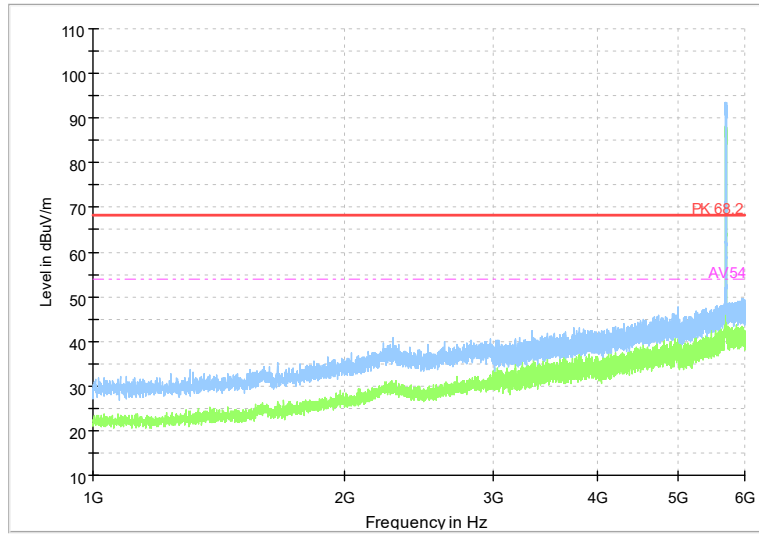

Full Spectrum

Frequency Range: 6GHz -18GHz
Detector: Av mode and PK mode
Modulation type: 802.11a

Full Spectrum

Frequency Range: 18GHz -40GHz
Detector: Av mode and PK mode
Modulation type: 802.11a

Full Spectrum

Frequency Range: 1GHz -6GHz
Detector: Av mode and PK mode
Modulation type: 802.11n(HT20)

Full Spectrum

Frequency Range: 6GHz -18GHz
Detector: Av mode and PK mode
Modulation type: 802.11n(HT20)

Full Spectrum

Frequency Range: 18GHz -40GHz
Detector: Av mode and PK mode
Modulation type: 802.11n(HT20)

Full Spectrum

Frequency Range: 1GHz -6GHz
Detector: Av mode and PK mode
Test Mode: 802.11ac(VHT20)

Full Spectrum