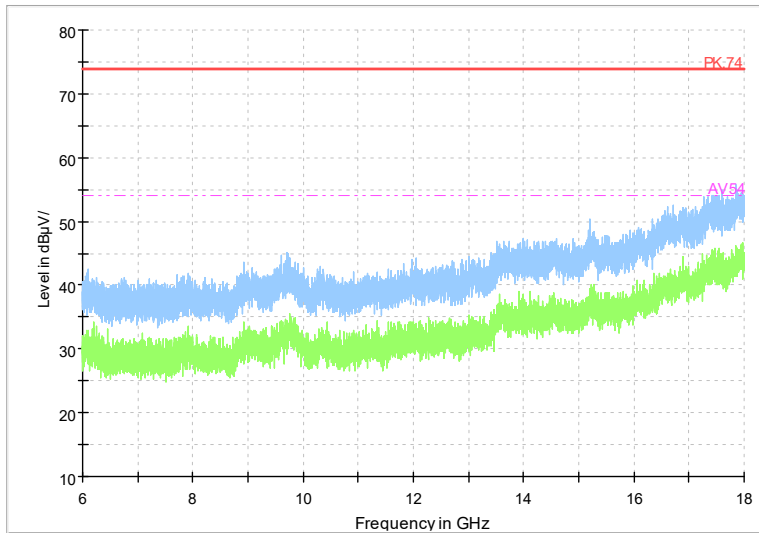

Full Spectrum

Frequency Range: 6GHz -18GHz
Detector: Av mode and PK mode
Modulation type: 802.11a

Full Spectrum

Frequency Range: 18GHz -40GHz
Detector: Av mode and PK mode
Modulation type: 802.11a

Full Spectrum

Frequency Range: 1GHz -6GHz
Detector: Av mode and PK mode
Modulation type: 802.11n(HT20)

Full Spectrum

Frequency Range: 6GHz -18GHz
 Detector: Av mode and PK mode
 Modulation type: 802.11n(HT20)

Full Spectrum

Frequency Range: 18GHz -40GHz
 Detector: Av mode and PK mode
 Modulation type: 802.11n(HT20)

Full Spectrum

Frequency Range: 1GHz -6GHz
Detector: Av mode and PK mode
Test Mode: 802.11ac(VHT20)

Full Spectrum