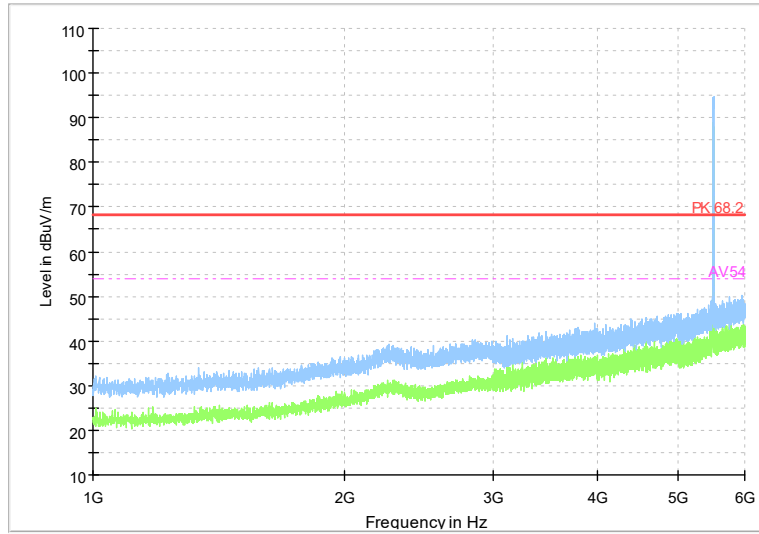

Full Spectrum

Frequency Range: 1GHz -6GHz
Detector: Av mode and PK mode
Test Mode: 802.11be(EHT80)

Full Spectrum

Frequency Range: 6GHz -18GHz
Detector: Av mode and PK mode
Test Mode: 802.11be(EHT80)

Full Spectrum

Frequency Range: 18GHz -40GHz
Detector: Av mode and PK mode
Test Mode: 802.11be(EHT80)

Carrier frequency (MHz): 5500
Channel No.:100

Full Spectrum

Frequency Range: 1GHz -6GHz
Detector: Av mode and PK mode
Modulation type: 802.11a