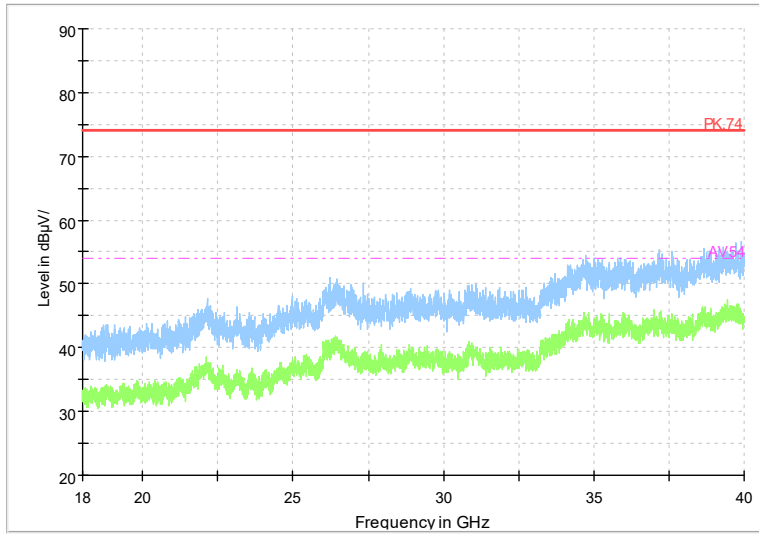

Full Spectrum

Frequency Range: 18GHz -40GHz
 Detector: Av mode and PK mode
 Test Mode: 802.11be(EHT40)

Carrier frequency (MHz): 5290
 Channel No.:58

Full Spectrum

Frequency Range: 1GHz -6GHz
 Detector: Av mode and PK mode
 Test Mode: 802.11ac(VHT80)

Full Spectrum

Frequency Range: 6GHz -18GHz
Detector: Av mode and PK mode
Test Mode: 802.11ac(VHT80)

Full Spectrum

Frequency Range: 18GHz -40GHz
Detector: Av mode and PK mode
Test Mode: 802.11ac(VHT80)

Full Spectrum

Frequency Range: 1GHz -6GHz
Detector: Av mode and PK mode
Test Mode: 802.11ax(HE80)

Full Spectrum

Frequency Range: 6GHz -18GHz
Detector: Av mode and PK mode
Test Mode: 802.11ax(HE80)

Full Spectrum

Frequency Range: 18GHz -40GHz
Detector: Av mode and PK mode
Test Mode: 802.11ax(HE80)