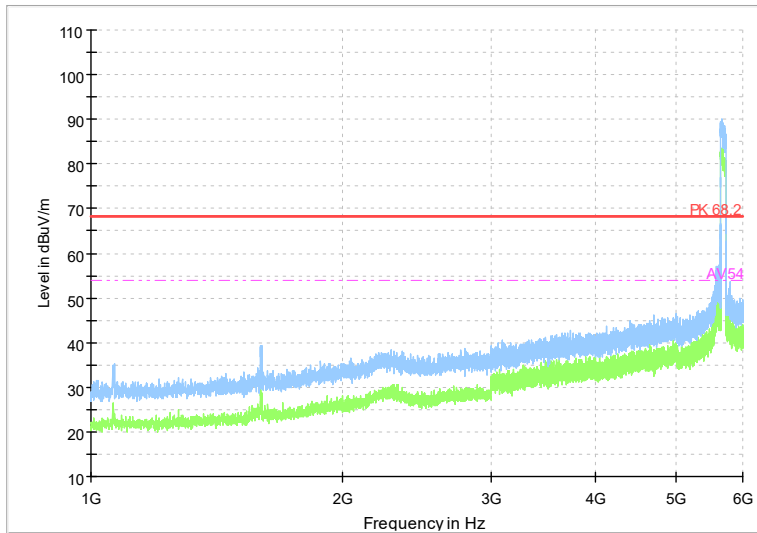

Full Spectrum

Frequency Range: 6GHz -18GHz
Detector: Av mode and PK mode
Test Mode: 802.11ac(VHT80)

Full Spectrum

Frequency Range: 18GHz -40GHz
Detector: Av mode and PK mode
Test Mode: 802.11ac(VHT80)

Full Spectrum

Frequency Range: 1GHz -6GHz
Detector: Av mode and PK mode
Test Mode: 802.11ax(HE80)

Full Spectrum

Frequency Range: 6GHz -18GHz
Detector: Av mode and PK mode
Test Mode: 802.11ax(HE80)

Full Spectrum

Frequency Range: 18GHz -40GHz
Detector: Av mode and PK mode
Test Mode: 802.11ax(HE80)

Full Spectrum

Frequency Range: 1GHz -6GHz
Detector: Av mode and PK mode
Test Mode: 802.11be(EHT80)

Full Spectrum

Frequency Range: 6GHz -18GHz
Detector: Av mode and PK mode
Test Mode: 802.11be(EHT80)

Full Spectrum