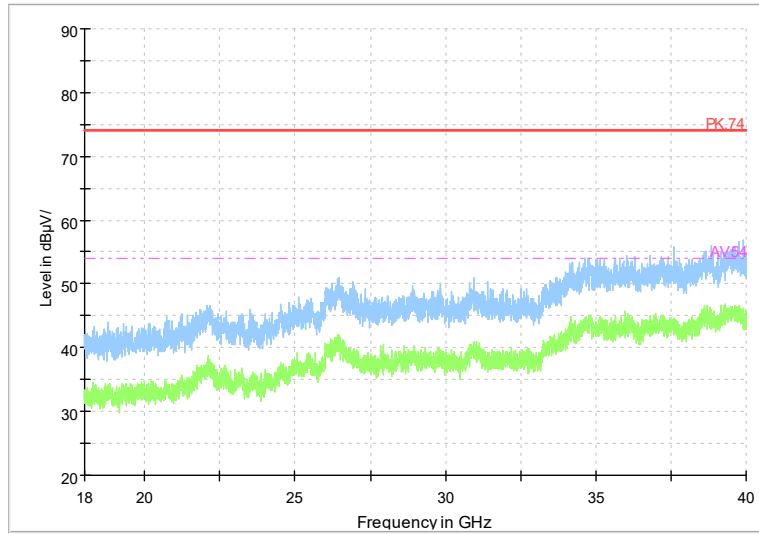

Frequency Range: 6GHz -18GHz
Detector: Av mode and PK mode
Test Mode: 802.11ac(VHT20)

Full Spectrum

Frequency Range: 18GHz -40GHz
Detector: Av mode and PK mode
Test Mode: 802.11ac(VHT20)

Full Spectrum

Frequency Range: 1GHz -6GHz
Detector: Av mode and PK mode
Test Mode: 802.11ax(HE20)

Full Spectrum

Frequency Range: 6GHz -18GHz
Detector: Av mode and PK mode
Test Mode: 802.11ax(HE20)

Full Spectrum

Frequency Range: 18GHz -40GHz
Detector: Av mode and PK mode
Test Mode: 802.11ax(HE20)

Full Spectrum

Frequency Range: 1GHz -6GHz
Detector: Av mode and PK mode
Test Mode: 802.11be(HE20)

Full Spectrum

Frequency Range: 6GHz -18GHz
Detector: Av mode and PK mode
Test Mode: 802.11be(HE20)

Full Spectrum

Frequency Range: 18GHz -40GHz
Detector: Av mode and PK mode
Test Mode: 802.11be(HE20)