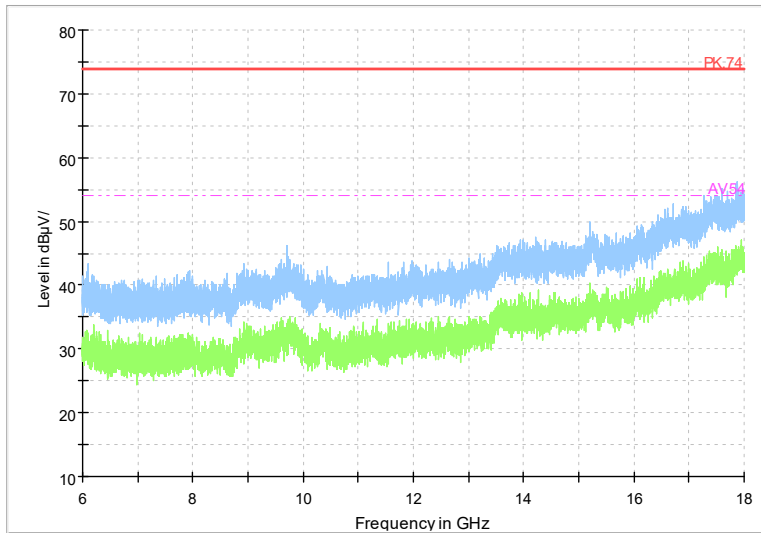

Frequency Range: 18GHz -40GHz
 Detector: Av mode and PK mode
 Test Mode: 802.11be(EHT80)

Carrier frequency (MHz): 5690
 Channel No.:138

Full Spectrum

Frequency Range: 1GHz -6GHz
 Detector: Av mode and PK mode
 Test Mode: 802.11ac(VHT80)

Full Spectrum

Frequency Range: 6GHz -18GHz
Detector: Av mode and PK mode
Test Mode: 802.11ac(VHT80)

Full Spectrum

Frequency Range: 18GHz -40GHz
Detector: Av mode and PK mode
Test Mode: 802.11ac(VHT80)

Full Spectrum

Frequency Range: 1GHz -6GHz
Detector: Av mode and PK mode
Test Mode: 802.11ax(HE80)

Full Spectrum

Frequency Range: 6GHz -18GHz
Detector: Av mode and PK mode
Test Mode: 802.11ax(HE80)

Full Spectrum

Frequency Range: 18GHz -40GHz
Detector: Av mode and PK mode
Test Mode: 802.11ax(HE80)