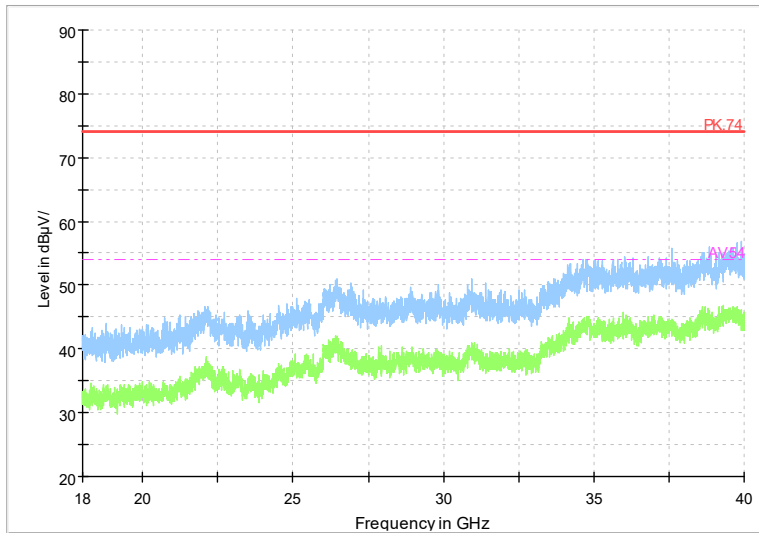

Frequency Range: 18GHz -40GHz
 Detector: Av mode and PK mode
 Modulation type: 802.11n(HT20)

Full Spectrum

Frequency Range: 1GHz -6GHz
Detector: Av mode and PK mode
Test Mode: 802.11ac(VHT20)

Full Spectrum

Frequency Range: 6GHz -18GHz
Detector: Av mode and PK mode
Test Mode: 802.11ac(VHT20)

Full Spectrum

Frequency Range: 18GHz -40GHz
Detector: Av mode and PK mode
Test Mode: 802.11ac(VHT20)

Full Spectrum

Frequency Range: 1GHz -6GHz
Detector: Av mode and PK mode
Test Mode: 802.11ax(HE20)

Full Spectrum

Frequency Range: 6GHz -18GHz
Detector: Av mode and PK mode
Test Mode: 802.11ax(HE20)

Full Spectrum

Frequency Range: 18GHz -40GHz
Detector: Av mode and PK mode
Test Mode: 802.11ax(HE20)

Full Spectrum