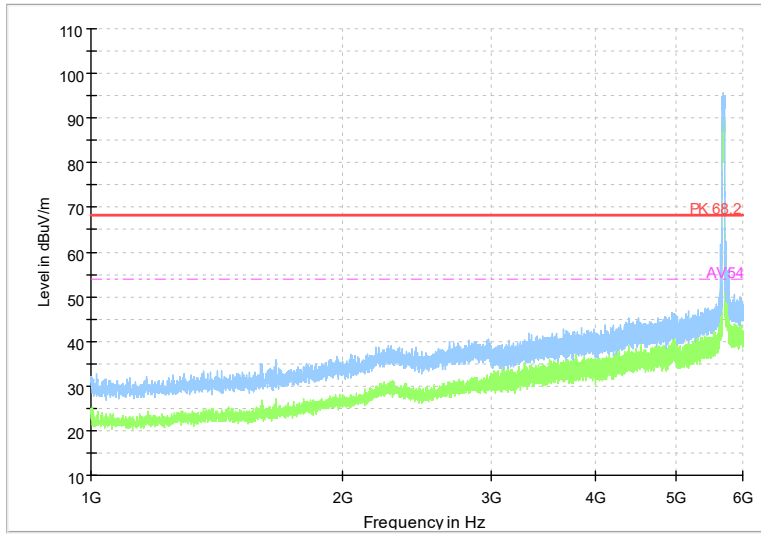

Frequency Range: 18GHz -40GHz
 Detector: Av mode and PK mode
 Test Mode: 802.11be(EHT80)

Carrier frequency (MHz): 5690
 Channel No.:138

Full Spectrum

Frequency Range: 1GHz -6GHz
 Detector: Av mode and PK mode
 Test Mode: 802.11ac(VHT80)

Full Spectrum

Frequency Range: 6GHz -18GHz
Detector: Av mode and PK mode
Test Mode: 802.11ac(VHT80)

Full Spectrum

Frequency Range: 18GHz -40GHz
Detector: Av mode and PK mode
Test Mode: 802.11ac(VHT80)

Full Spectrum

Frequency Range: 1GHz -6GHz
Detector: Av mode and PK mode
Test Mode: 802.11ax(HE80)

Full Spectrum

Frequency Range: 6GHz -18GHz
Detector: Av mode and PK mode
Test Mode: 802.11ax(HE80)

Full Spectrum

Frequency Range: 18GHz -40GHz
Detector: Av mode and PK mode
Test Mode: 802.11ax(HE80)