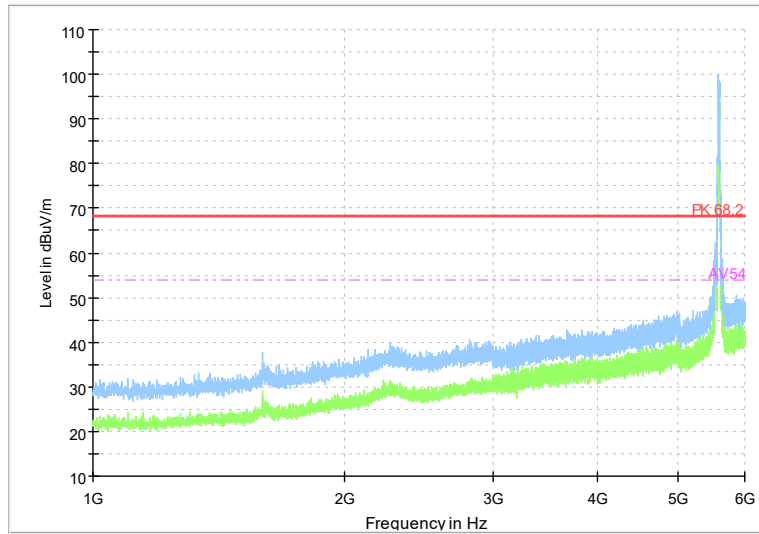

Frequency Range: 1GHz -6GHz
Detector: Av mode and PK mode
Test Mode: 802.11ax(HE 40)

Full Spectrum

Frequency Range: 6GHz -18GHz
Detector: Av mode and PK mode
Test Mode: 802.11ax(HE 40)

Full Spectrum

Frequency Range: 18GHz -40GHz
Detector: Av mode and PK mode
Test Mode: 802.11ax(HE40)

Full Spectrum

Frequency Range: 1GHz -6GHz
Detector: Av mode and PK mode
Test Mode: 802.11be(EHT40)

Full Spectrum

Frequency Range: 6GHz -18GHz
Detector: Av mode and PK mode
Test Mode: 802.11be(EHT40)

Full Spectrum

Frequency Range: 18GHz -40GHz
Detector: Av mode and PK mode
Test Mode: 802.11be(EHT40)

Carrier frequency (MHz): 5590
Channel No.:118

Full Spectrum

Frequency Range: 1GHz -6GHz
Detector: Av mode and PK mode
Modulation type: 802.11n(HT40)