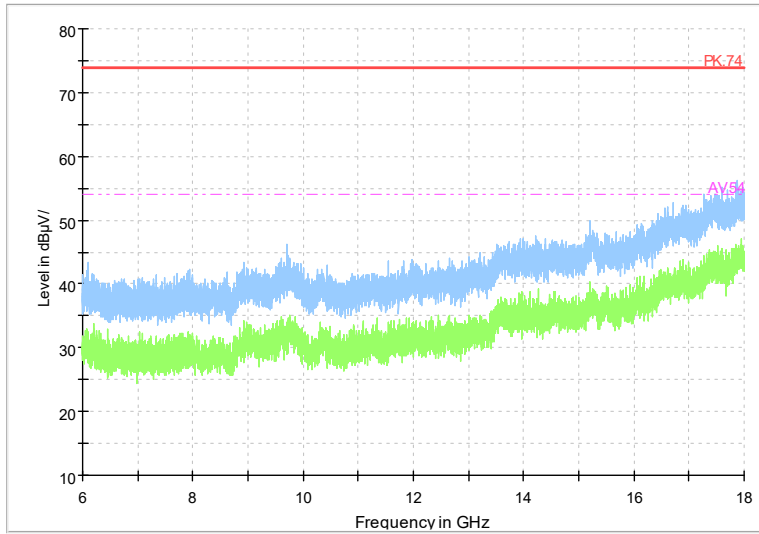

Full Spectrum

Frequency Range: 6GHz -18GHz
Detector: Av mode and PK mode
Test Mode: 802.11ac(VHT80)

Full Spectrum

Frequency Range: 18GHz -40GHz
Detector: Av mode and PK mode
Test Mode: 802.11ac(VHT80)

Full Spectrum

Frequency Range: 1GHz -6GHz
Detector: Av mode and PK mode
Test Mode: 802.11ax(HE80)

Full Spectrum

Frequency Range: 6GHz -18GHz
Detector: Av mode and PK mode
Test Mode: 802.11ax(HE80)

Full Spectrum

Frequency Range: 18GHz -40GHz
Detector: Av mode and PK mode
Test Mode: 802.11ax(HE80)

Full Spectrum

Frequency Range: 1GHz -6GHz
Detector: Av mode and PK mode
Test Mode: 802.11be(EHT80)

Full Spectrum

Frequency Range: 6GHz -18GHz
Detector: Av mode and PK mode
Test Mode: 802.11be(EHT80)

Full Spectrum