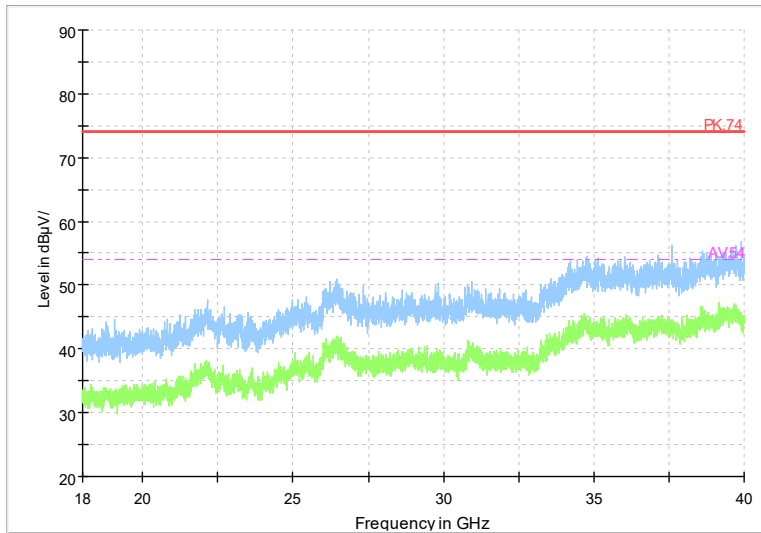

Full Spectrum

Frequency Range: 18GHz -40GHz
 Detector: Av mode and PK mode
 Modulation type: 802.11n(HT40)

Full Spectrum

Frequency Range: 1GHz -6GHz
Detector: Av mode and PK mode
Test Mode: 802.11ac(VHT40)

Full Spectrum

Frequency Range: 6GHz -18GHz
Detector: Av mode and PK mode
Test Mode: 802.11ac(VHT40)

Full Spectrum

Frequency Range: 18GHz -40GHz
Detector: Av mode and PK mode
Test Mode: 802.11ac(VHT40)

Full Spectrum

Frequency Range: 1GHz -6GHz
Detector: Av mode and PK mode
Test Mode: 802.11ax(HE 40)

Full Spectrum

Frequency Range: 6GHz -18GHz
Detector: Av mode and PK mode
Test Mode: 802.11ax(HE 40)

Full Spectrum

Frequency Range: 18GHz -40GHz
Detector: Av mode and PK mode
Test Mode: 802.11ax(HE40)