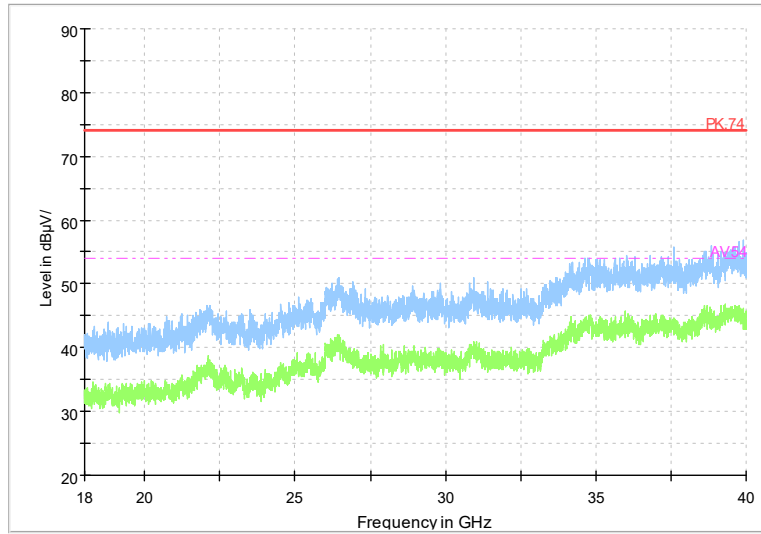

Frequency Range: 6GHz -18GHz
Detector: Av mode and PK mode
Test Mode: 802.11ac(VHT20)

Full Spectrum

Frequency Range: 18GHz -40GHz
Detector: Av mode and PK mode
Test Mode: 802.11ac(VHT20)

Full Spectrum

Frequency Range: 1GHz -6GHz
Detector: Av mode and PK mode
Test Mode: 802.11ax(HE20)

Full Spectrum

Frequency Range: 6GHz -18GHz
Detector: Av mode and PK mode
Test Mode: 802.11ax(HE20)

Full Spectrum

Frequency Range: 18GHz -40GHz
Detector: Av mode and PK mode
Test Mode: 802.11ax(HE20)

Full Spectrum

Frequency Range: 1GHz -6GHz
Detector: Av mode and PK mode
Test Mode: 802.11be(HE20)

Full Spectrum

Frequency Range: 6GHz -18GHz
Detector: Av mode and PK mode
Test Mode: 802.11be(HE20)

Full Spectrum

Frequency Range: 18GHz -40GHz
Detector: Av mode and PK mode
Test Mode: 802.11be(HE20)