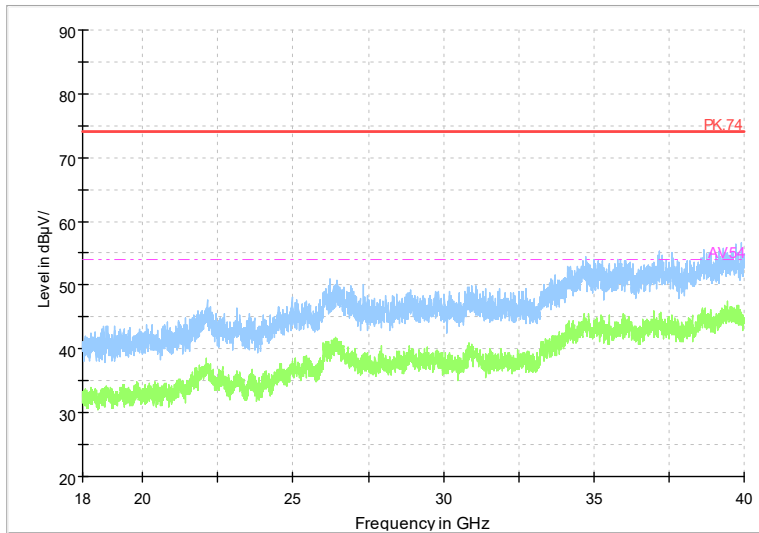

Frequency Range: 18GHz -40GHz
Detector: Av mode and PK mode
Test Mode: 802.11be(EHT80)

Carrier frequency (MHz): 5610
Channel No.:122

Full Spectrum

Frequency Range: 1GHz -6GHz
Detector: Av mode and PK mode
Test Mode: 802.11ac(VHT80)

Full Spectrum

Frequency Range: 6GHz -18GHz
Detector: Av mode and PK mode
Test Mode: 802.11ac(VHT80)

Full Spectrum

Frequency Range: 18GHz -40GHz
Detector: Av mode and PK mode
Test Mode: 802.11ac(VHT80)

Full Spectrum

Frequency Range: 1GHz -6GHz
Detector: Av mode and PK mode
Test Mode: 802.11ax(HE80)

Full Spectrum

Frequency Range: 6GHz -18GHz
Detector: Av mode and PK mode
Test Mode: 802.11ax(HE80)

Full Spectrum

Frequency Range: 18GHz -40GHz
Detector: Av mode and PK mode
Test Mode: 802.11ax(HE80)