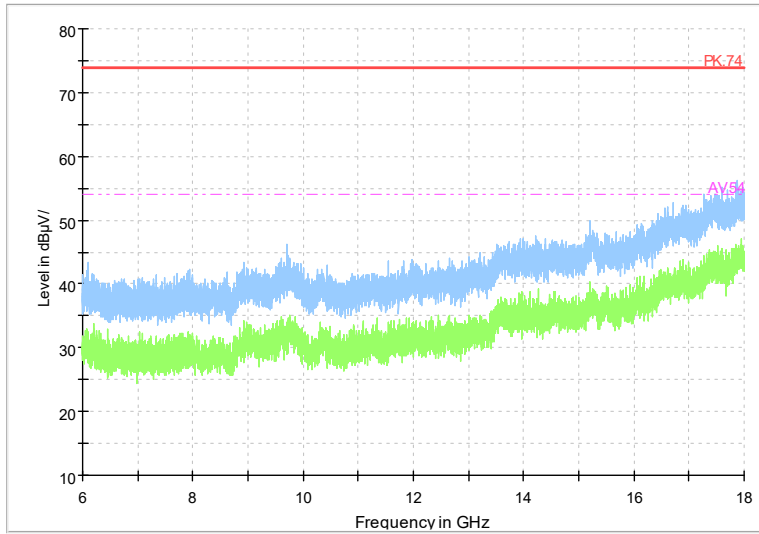

Full Spectrum

Frequency Range: 18GHz -40GHz
 Detector: Av mode and PK mode
 Test Mode: 802.11be(EHT40)

Carrier frequency (MHz): 5290
 Channel No.:58

Full Spectrum

Frequency Range: 1GHz -6GHz
 Detector: Av mode and PK mode
 Test Mode: 802.11ac(VHT80)

Full Spectrum

Frequency Range: 6GHz -18GHz
Detector: Av mode and PK mode
Test Mode: 802.11ac(VHT80)

Full Spectrum

Frequency Range: 18GHz -40GHz
Detector: Av mode and PK mode
Test Mode: 802.11ac(VHT80)

Full Spectrum