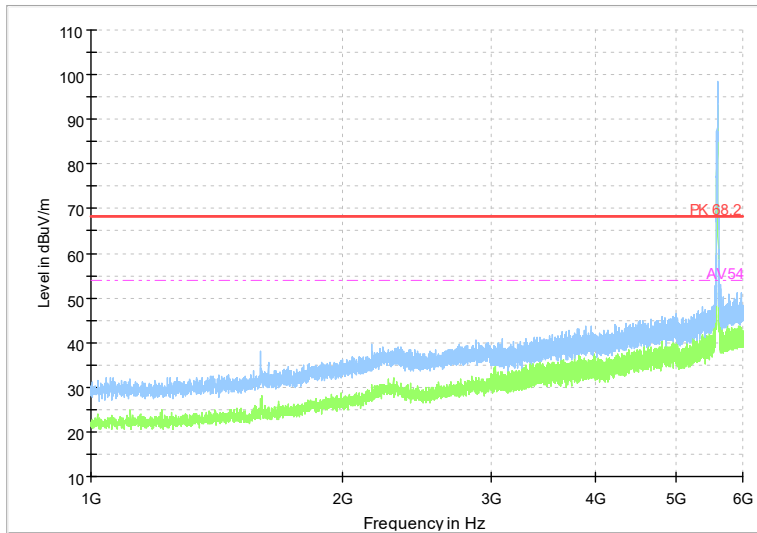

Carrier frequency (MHz): 5600
Channel No.:120

Full Spectrum

Frequency Range: 1GHz -6GHz
Detector: Av mode and PK mode
Modulation type: 802.11a

Full Spectrum

Frequency Range: 6GHz -18GHz
Detector: Av mode and PK mode
Modulation type: 802.11a

Full Spectrum

Frequency Range: 18GHz -40GHz
Detector: Av mode and PK mode
Modulation type: 802.11a

Full Spectrum

Frequency Range: 1GHz -6GHz
Detector: Av mode and PK mode
Modulation type: 802.11n(HT20)

Full Spectrum

Frequency Range: 6GHz -18GHz
Detector: Av mode and PK mode
Modulation type: 802.11n(HT20)

Full Spectrum

Frequency Range: 18GHz -40GHz
 Detector: Av mode and PK mode
 Modulation type: 802.11n(HT20)

Full Spectrum