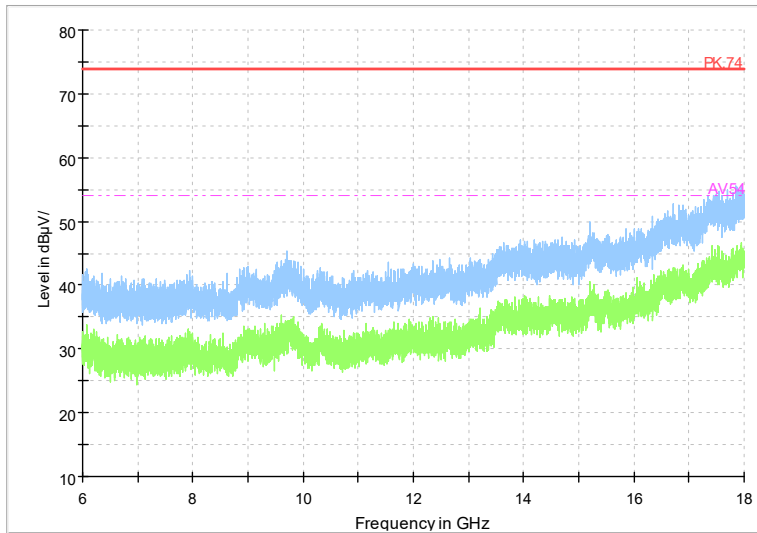

Full Spectrum

Frequency Range: 6GHz -18GHz
Detector: Av mode and PK mode
Test Mode: 802.11ac(VHT40)

Full Spectrum

Frequency Range: 18GHz -40GHz
Detector: Av mode and PK mode
Test Mode: 802.11ac(VHT40)

Full Spectrum

Frequency Range: 1GHz -6GHz
Detector: Av mode and PK mode
Test Mode: 802.11ax(HE 40)

Full Spectrum

Frequency Range: 6GHz -18GHz
Detector: Av mode and PK mode
Test Mode: 802.11ax(HE 40)

Full Spectrum

Frequency Range: 18GHz -40GHz
Detector: Av mode and PK mode
Test Mode: 802.11ax(HE40)

Full Spectrum

Frequency Range: 1GHz -6GHz
Detector: Av mode and PK mode
Test Mode: 802.11be(EHT40)

Full Spectrum

Frequency Range: 6GHz -18GHz
Detector: Av mode and PK mode
Test Mode: 802.11be(EHT40)

Full Spectrum