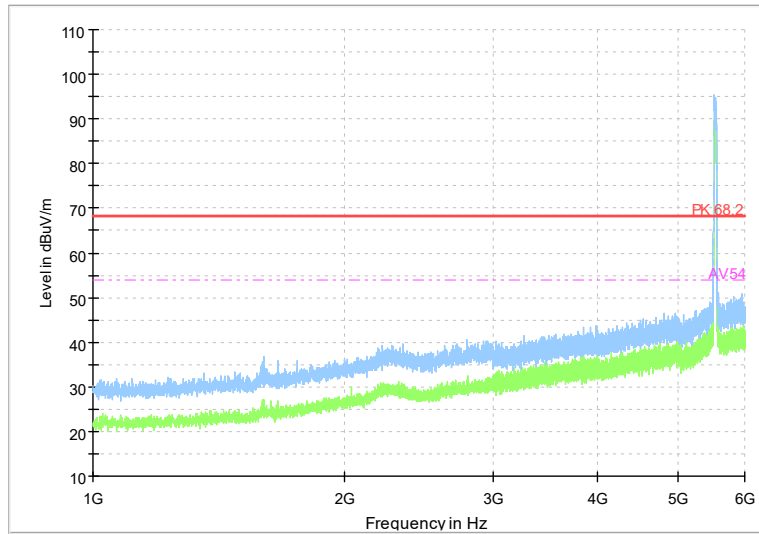

Frequency Range: 1GHz -6GHz
Detector: Av mode and PK mode
Test Mode: 802.11ax(HE 40)

Full Spectrum

Frequency Range: 6GHz -18GHz
Detector: Av mode and PK mode
Test Mode: 802.11ax(HE 40)

Full Spectrum

Frequency Range: 18GHz -40GHz
Detector: Av mode and PK mode
Test Mode: 802.11ax(HE40)

Full Spectrum

Frequency Range: 1GHz -6GHz
Detector: Av mode and PK mode
Test Mode: 802.11be(EHT40)

Full Spectrum

Frequency Range: 6GHz -18GHz
Detector: Av mode and PK mode
Test Mode: 802.11be(EHT40)

Full Spectrum

Frequency Range: 18GHz -40GHz
Detector: Av mode and PK mode
Test Mode: 802.11be(EHT40)

Carrier frequency (MHz): 5530
Channel No.:106

Full Spectrum

Frequency Range: 1GHz -6GHz
Detector: Av mode and PK mode
Test Mode: 802.11ac(VHT80)

Full Spectrum

Frequency Range: 6GHz -18GHz
Detector: Av mode and PK mode
Test Mode: 802.11ac(VHT80)

Full Spectrum

Frequency Range: 18GHz -40GHz
Detector: Av mode and PK mode
Test Mode: 802.11ac(VHT80)

Full Spectrum