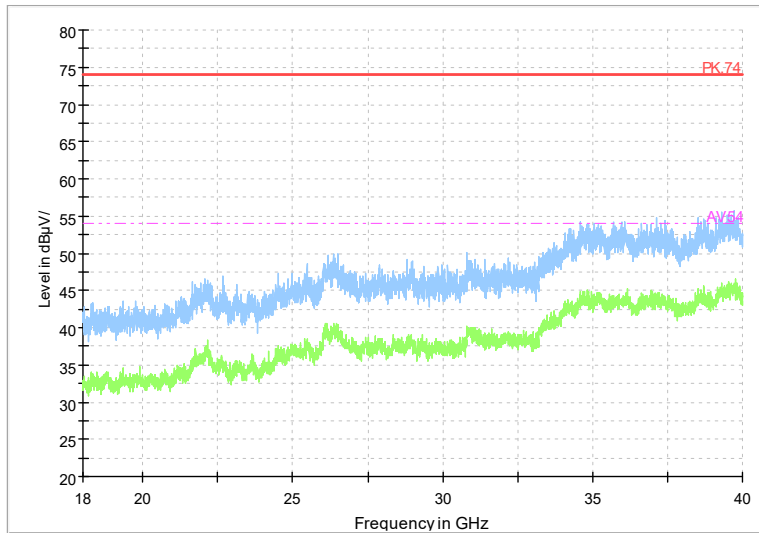

Full Spectrum

Frequency Range: 18GHz -40GHz
 Detector: Av mode and PK mode
 Test Mode: 802.11be(EHT40)

Carrier frequency (MHz): 5290
 Channel No.:58

Full Spectrum

Frequency Range: 1GHz -6GHz
 Detector: Av mode and PK mode
 Test Mode: 802.11ac(VHT80)

Full Spectrum

Frequency Range: 6GHz -18GHz
Detector: Av mode and PK mode
Test Mode: 802.11ac(VHT80)

Full Spectrum

Frequency Range: 18GHz -40GHz
Detector: Av mode and PK mode
Test Mode: 802.11ac(VHT80)

Full Spectrum