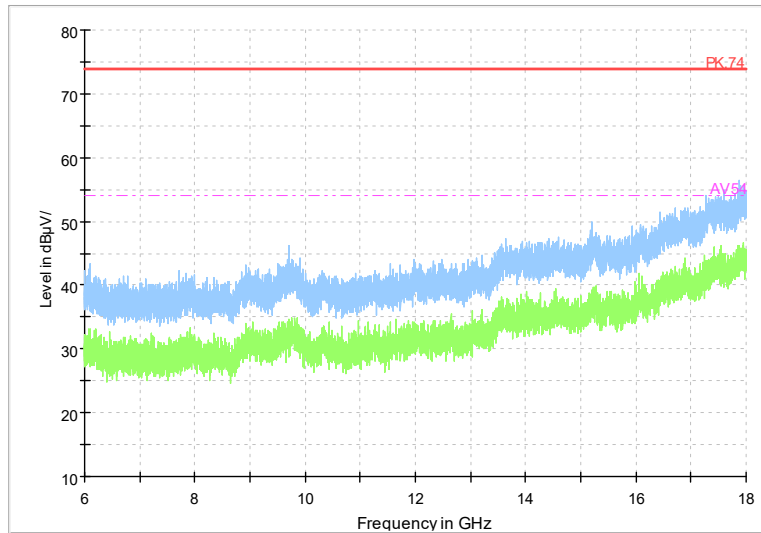

Carrier frequency (MHz): 5510
Channel No.:102

Full Spectrum

Frequency Range: 1GHz -6GHz
Detector: Av mode and PK mode
Modulation type: 802.11n(HT40)

Full Spectrum

Frequency Range: 6GHz -18GHz
 Detector: Av mode and PK mode
 Modulation type: 802.11n(HT40)

Full Spectrum

Frequency Range: 18GHz -40GHz
 Detector: Av mode and PK mode
 Modulation type: 802.11n(HT40)

Full Spectrum

Frequency Range: 1GHz -6GHz
Detector: Av mode and PK mode
Test Mode: 802.11ac(VHT40)

Full Spectrum

Frequency Range: 6GHz -18GHz
Detector: Av mode and PK mode
Test Mode: 802.11ac(VHT40)

Full Spectrum

Frequency Range: 18GHz -40GHz
Detector: Av mode and PK mode
Test Mode: 802.11ac(VHT40)

Full Spectrum