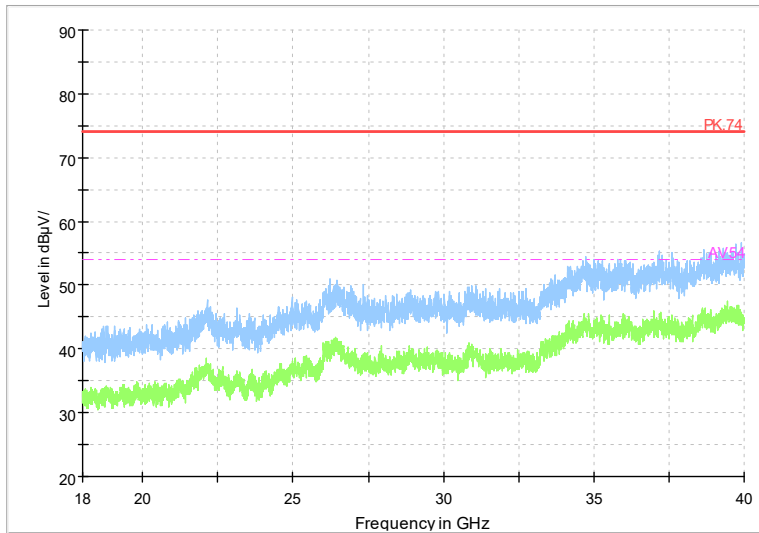

Frequency Range: 1GHz -6GHz
Detector: Av mode and PK mode
Test Mode: 802.11ax(HE80)

Full Spectrum

Frequency Range: 6GHz -18GHz
Detector: Av mode and PK mode
Test Mode: 802.11ax(HE80)

Full Spectrum

Frequency Range: 18GHz -40GHz
Detector: Av mode and PK mode
Test Mode: 802.11ax(HE80)

Full Spectrum

Frequency Range: 1GHz -6GHz
Detector: Av mode and PK mode
Test Mode: 802.11be(EHT80)

Full Spectrum

Frequency Range: 6GHz -18GHz
Detector: Av mode and PK mode
Test Mode: 802.11be(EHT80)

Full Spectrum

Frequency Range: 18GHz -40GHz
Detector: Av mode and PK mode
Test Mode: 802.11be(EHT80)

Carrier frequency (MHz): 5570
Channel No.:114

Full Spectrum

Frequency Range: 1GHz -6GHz
Detector: Av mode and PK mode
Modulation type: 802.11ac(VHT160)