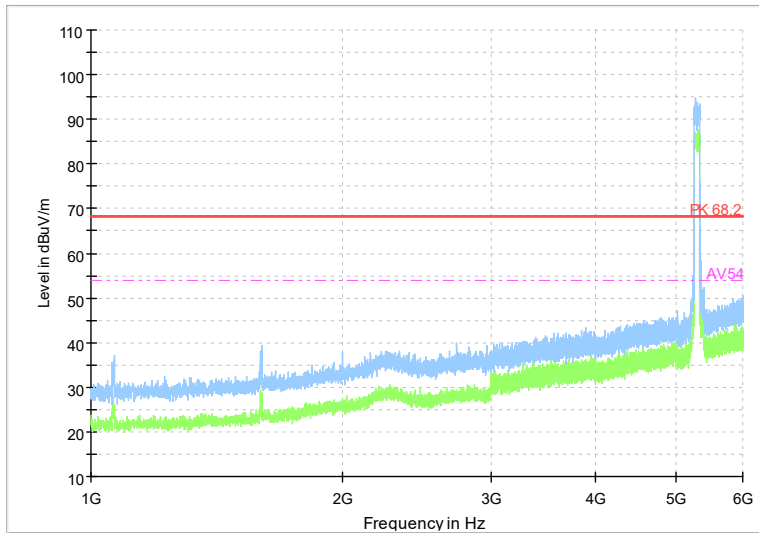

Full Spectrum

Frequency Range: 6GHz -18GHz
Detector: Av mode and PK mode
Test Mode: 802.11ac(VHT80)

Full Spectrum

Frequency Range: 18GHz -40GHz
Detector: Av mode and PK mode
Test Mode: 802.11ac(VHT80)

Full Spectrum

Frequency Range: 1GHz -6GHz
Detector: Av mode and PK mode
Test Mode: 802.11ax(HE80)

Full Spectrum

Frequency Range: 6GHz -18GHz
Detector: Av mode and PK mode
Test Mode: 802.11ax(HE80)

Full Spectrum

Frequency Range: 18GHz -40GHz
Detector: Av mode and PK mode
Test Mode: 802.11ax(HE80)

Full Spectrum

Frequency Range: 1GHz -6GHz
Detector: Av mode and PK mode
Test Mode: 802.11be(EHT80)

Full Spectrum

Frequency Range: 6GHz -18GHz
Detector: Av mode and PK mode
Test Mode: 802.11be(EHT80)

Full Spectrum