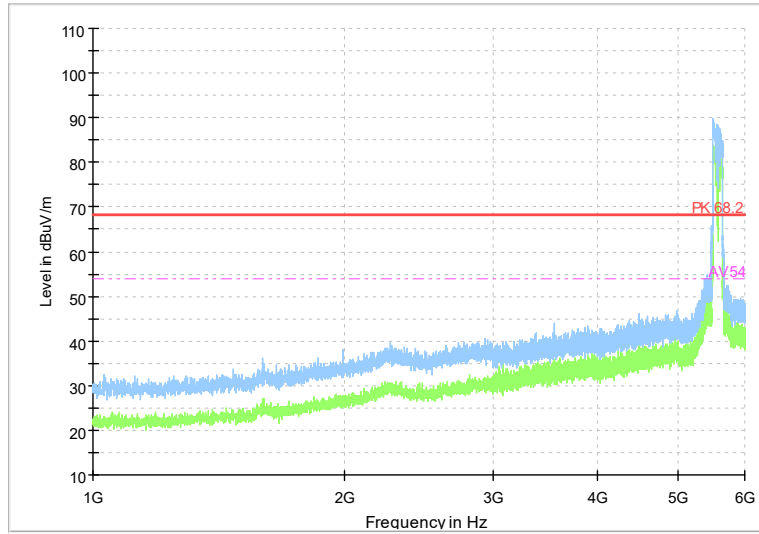

Frequency Range: 1GHz -6GHz
Detector: Av mode and PK mode
Test Mode: 802.11ax(HE80)

Full Spectrum

Frequency Range: 6GHz -18GHz
Detector: Av mode and PK mode
Test Mode: 802.11ax(HE80)

Full Spectrum

Frequency Range: 18GHz -40GHz
Detector: Av mode and PK mode
Test Mode: 802.11ax(HE80)

Full Spectrum

Frequency Range: 1GHz -6GHz
Detector: Av mode and PK mode
Test Mode: 802.11be(EHT80)

Full Spectrum

Frequency Range: 6GHz -18GHz
Detector: Av mode and PK mode
Test Mode: 802.11be(EHT80)

Full Spectrum

Frequency Range: 18GHz -40GHz
Detector: Av mode and PK mode
Test Mode: 802.11be(EHT80)

Carrier frequency (MHz): 5570
Channel No.:114

Full Spectrum

Frequency Range: 1GHz -6GHz
Detector: Av mode and PK mode
Modulation type: 802.11ac(VHT160)