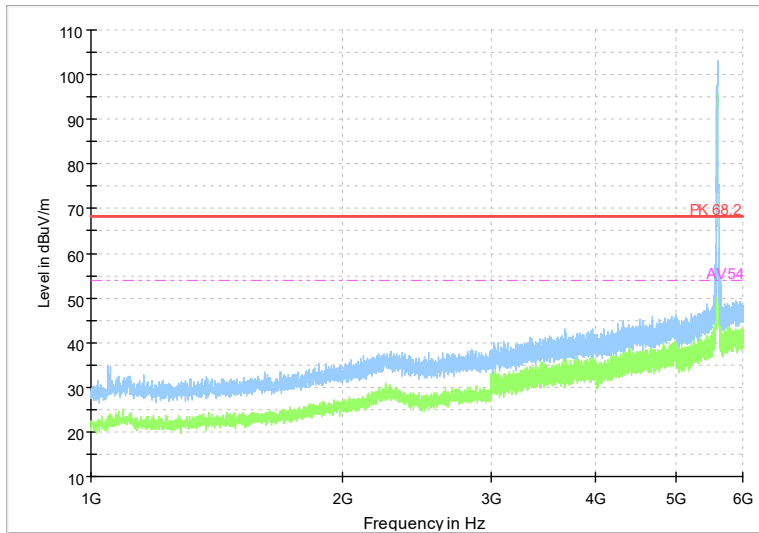

Frequency Range: 1GHz -6GHz
 Detector: Av mode and PK mode
 Test Mode: 802.11ac(VHT20)

Full Spectrum

Frequency Range: 6GHz -18GHz
Detector: Av mode and PK mode
Test Mode: 802.11ac(VHT20)

Full Spectrum

Frequency Range: 18GHz -40GHz
Detector: Av mode and PK mode
Test Mode: 802.11ac(VHT20)

Full Spectrum

Frequency Range: 1GHz -6GHz
Detector: Av mode and PK mode
Test Mode: 802.11ax(HE20)

Full Spectrum

Frequency Range: 6GHz -18GHz
Detector: Av mode and PK mode
Test Mode: 802.11ax(HE20)

Full Spectrum

Frequency Range: 18GHz -40GHz
Detector: Av mode and PK mode
Test Mode: 802.11ax(HE20)

Full Spectrum

Frequency Range: 1GHz -6GHz
Detector: Av mode and PK mode
Test Mode: 802.11be(HE20)

Full Spectrum

Frequency Range: 6GHz -18GHz
Detector: Av mode and PK mode
Test Mode: 802.11be(HE20)