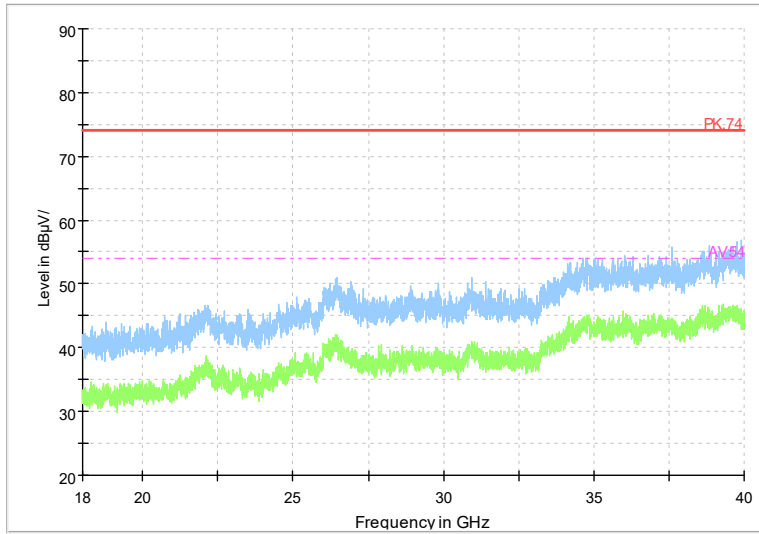

Frequency Range: 1GHz -6GHz
 Detector: Av mode and PK mode
 Test Mode: 802.11ac(VHT20)

Full Spectrum

Frequency Range: 6GHz -18GHz
Detector: Av mode and PK mode
Test Mode: 802.11ac(VHT20)

Full Spectrum

Frequency Range: 18GHz -40GHz
Detector: Av mode and PK mode
Test Mode: 802.11ac(VHT20)

Full Spectrum

Frequency Range: 1GHz -6GHz
Detector: Av mode and PK mode
Test Mode: 802.11ax(HE20)

Full Spectrum

Frequency Range: 6GHz -18GHz
Detector: Av mode and PK mode
Test Mode: 802.11ax(HE20)

Full Spectrum

Frequency Range: 18GHz -40GHz
Detector: Av mode and PK mode
Test Mode: 802.11ax(HE20)

Full Spectrum

Frequency Range: 1GHz -6GHz
Detector: Av mode and PK mode
Test Mode: 802.11be(HE20)

Full Spectrum

Frequency Range: 6GHz -18GHz
Detector: Av mode and PK mode
Test Mode: 802.11be(HE20)