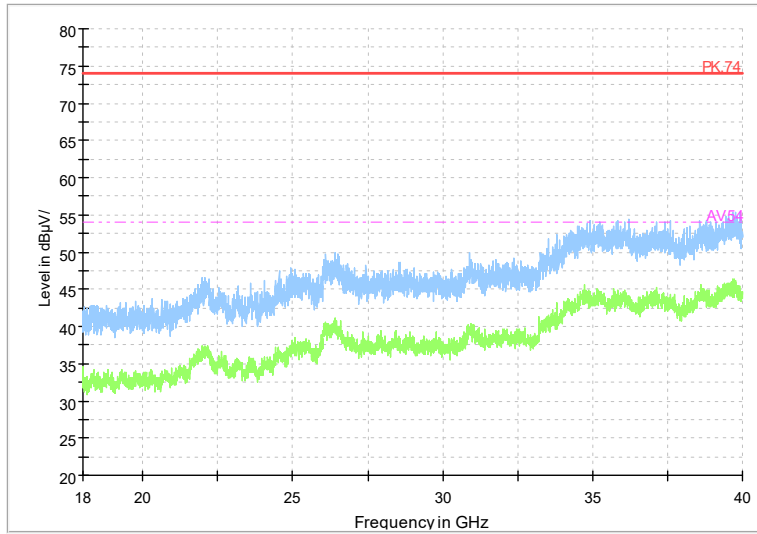

Frequency Range: 1GHz -6GHz
Detector: Av mode and PK mode
Modulation type: 802.11n(HT20)

Full Spectrum

Frequency Range: 6GHz -18GHz
 Detector: Av mode and PK mode
 Modulation type: 802.11n(HT20)

Full Spectrum

Frequency Range: 18GHz -40GHz
 Detector: Av mode and PK mode
 Modulation type: 802.11n(HT20)

Full Spectrum

Frequency Range: 1GHz -6GHz
Detector: Av mode and PK mode
Test Mode: 802.11ac(VHT20)

Full Spectrum

Frequency Range: 6GHz -18GHz
Detector: Av mode and PK mode
Test Mode: 802.11ac(VHT20)

Full Spectrum

Frequency Range: 18GHz -40GHz
Detector: Av mode and PK mode
Test Mode: 802.11ac(VHT20)

Full Spectrum

Frequency Range: 1GHz -6GHz
Detector: Av mode and PK mode
Test Mode: 802.11ax(HE20)