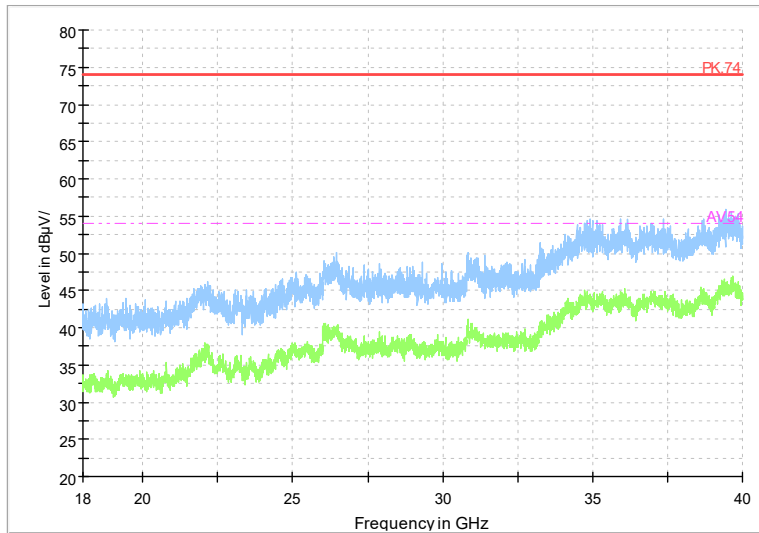

Full Spectrum

Frequency Range: 1GHz -6GHz
Detector: Av mode and PK mode
Test Mode: 802.11be(EHT80)

Full Spectrum

Frequency Range: 6GHz -18GHz
Detector: Av mode and PK mode
Test Mode: 802.11be(EHT80)

Full Spectrum

Frequency Range: 18GHz -40GHz
 Detector: Av mode and PK mode
 Test Mode: 802.11be(EHT80)

Carrier frequency (MHz): 5690
 Channel No.:138

Full Spectrum

Frequency Range: 1GHz -6GHz
 Detector: Av mode and PK mode
 Test Mode: 802.11ac(VHT80)

Full Spectrum

Frequency Range: 6GHz -18GHz
Detector: Av mode and PK mode
Test Mode: 802.11ac(VHT80)

Full Spectrum

Frequency Range: 18GHz -40GHz
Detector: Av mode and PK mode
Test Mode: 802.11ac(VHT80)

Full Spectrum