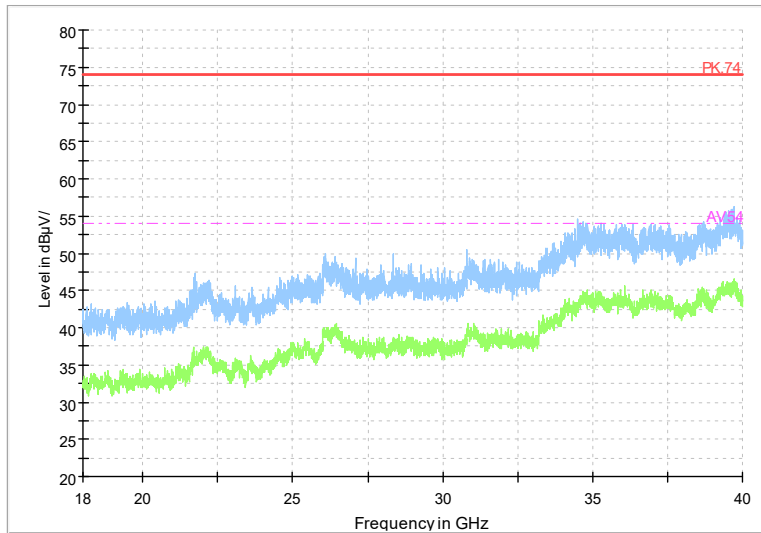

Frequency Range: 18GHz -40GHz
Detector: Av mode and PK mode
Test Mode: 802.11be(EHT80)

Carrier frequency (MHz): 5500
Channel No.:100

Full Spectrum

Frequency Range: 1GHz -6GHz
Detector: Av mode and PK mode
Modulation type: 802.11a

Full Spectrum

Frequency Range: 6GHz -18GHz
Detector: Av mode and PK mode
Modulation type: 802.11a

Full Spectrum

Frequency Range: 18GHz -40GHz
Detector: Av mode and PK mode
Modulation type: 802.11a

Full Spectrum

Frequency Range: 1GHz -6GHz
Detector: Av mode and PK mode
Modulation type: 802.11n(HT20)

Full Spectrum

Frequency Range: 6GHz -18GHz
 Detector: Av mode and PK mode
 Modulation type: 802.11n(HT20)

Full Spectrum