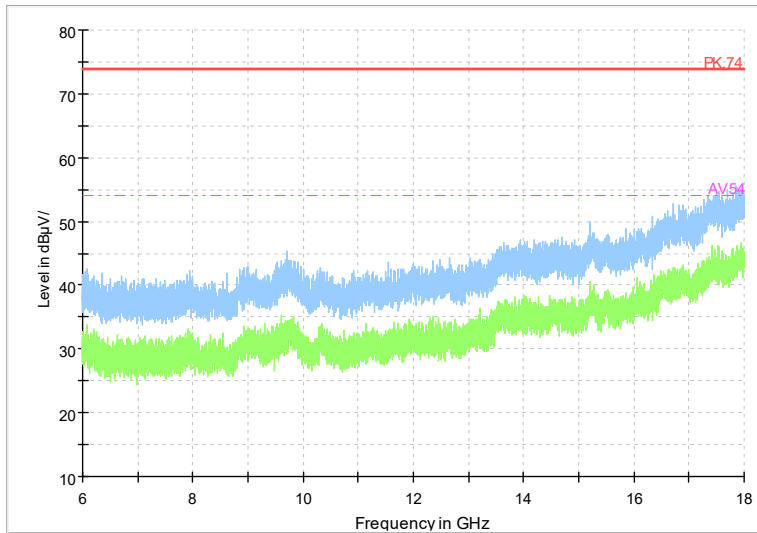

Frequency Range: 18GHz -40GHz
Detector: Av mode and PK mode
Test Mode: 802.11ac(VHT40)

Full Spectrum

Frequency Range: 1GHz -6GHz
Detector: Av mode and PK mode
Test Mode: 802.11ax(HE 40)

Full Spectrum

Frequency Range: 6GHz -18GHz
Detector: Av mode and PK mode
Test Mode: 802.11ax(HE 40)

Full Spectrum

Frequency Range: 18GHz -40GHz
Detector: Av mode and PK mode
Test Mode: 802.11ax(HE40)

Full Spectrum

Frequency Range: 1GHz -6GHz
Detector: Av mode and PK mode
Test Mode: 802.11be(EHT40)

Full Spectrum

Frequency Range: 6GHz -18GHz
Detector: Av mode and PK mode
Test Mode: 802.11be(EHT40)

Full Spectrum

Frequency Range: 18GHz -40GHz
 Detector: Av mode and PK mode
 Test Mode: 802.11be(EHT40)

Carrier frequency (MHz): 5670
 Channel No.:134