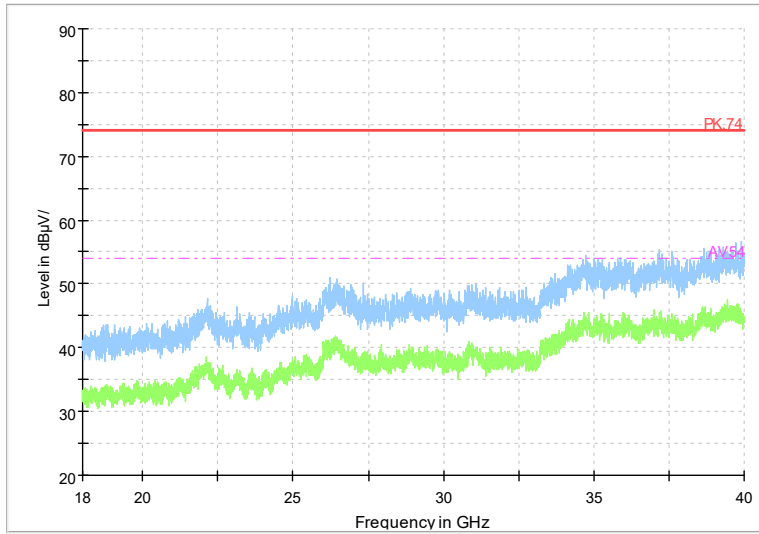

Frequency Range: 18GHz -40GHz
Detector: Av mode and PK mode
Test Mode: 802.11be(EHT40)

Carrier frequency (MHz): 5530
Channel No.:106

Full Spectrum

Frequency Range: 1GHz -6GHz
Detector: Av mode and PK mode
Test Mode: 802.11ac(VHT80)

Full Spectrum

Frequency Range: 6GHz -18GHz
Detector: Av mode and PK mode
Test Mode: 802.11ac(VHT80)

Full Spectrum

Frequency Range: 18GHz -40GHz
Detector: Av mode and PK mode
Test Mode: 802.11ac(VHT80)

Full Spectrum

Frequency Range: 1GHz -6GHz
Detector: Av mode and PK mode
Test Mode: 802.11ax(HE80)

Full Spectrum

Frequency Range: 6GHz -18GHz
Detector: Av mode and PK mode
Test Mode: 802.11ax(HE80)

Full Spectrum

Frequency Range: 18GHz -40GHz
Detector: Av mode and PK mode
Test Mode: 802.11ax(HE80)