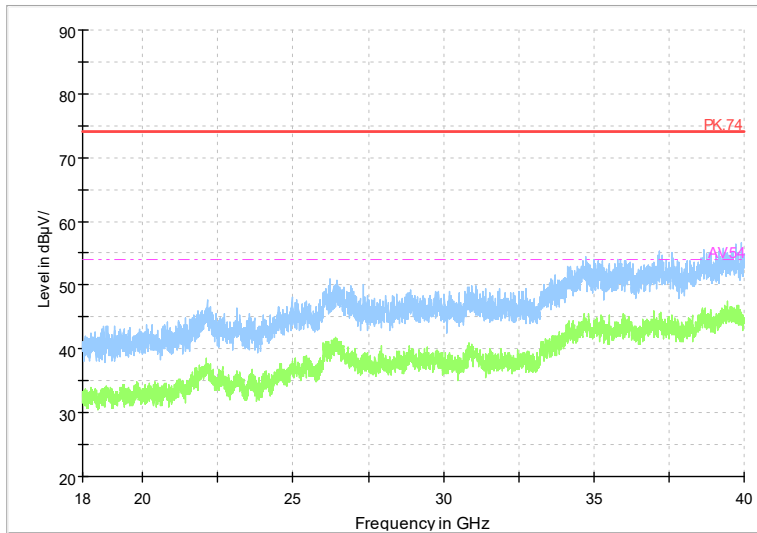

Frequency Range: 1GHz -6GHz
Detector: Av mode and PK mode
Test Mode: 802.11ax(HE80)

Full Spectrum

Frequency Range: 6GHz -18GHz
Detector: Av mode and PK mode
Test Mode: 802.11ax(HE80)

Full Spectrum

Frequency Range: 18GHz -40GHz
Detector: Av mode and PK mode
Test Mode: 802.11ax(HE80)

Full Spectrum

Frequency Range: 1GHz -6GHz
Detector: Av mode and PK mode
Test Mode: 802.11be(EHT80)

Full Spectrum

Frequency Range: 6GHz -18GHz
Detector: Av mode and PK mode
Test Mode: 802.11be(EHT80)

Full Spectrum

Frequency Range: 18GHz -40GHz
Detector: Av mode and PK mode
Test Mode: 802.11be(EHT80)

Carrier frequency (MHz): 5500
Channel No.:100

Full Spectrum

Frequency Range: 1GHz -6GHz
Detector: Av mode and PK mode
Modulation type: 802.11a