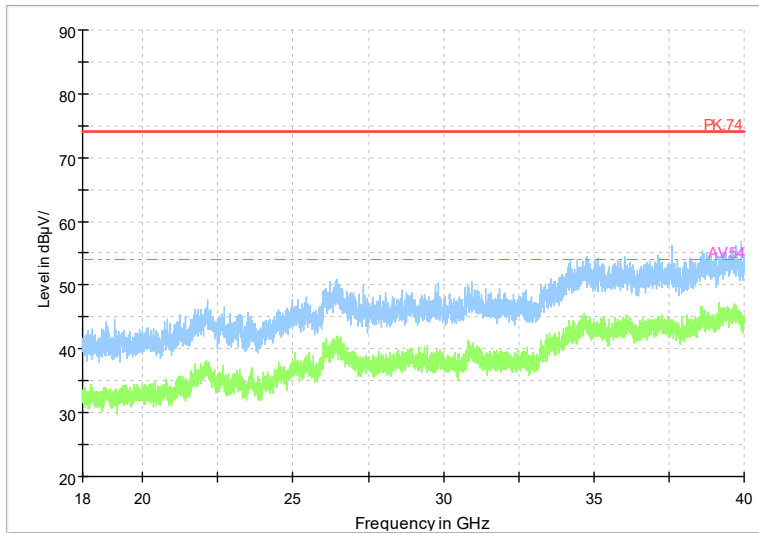

Full Spectrum

Frequency Range: 18GHz -40GHz
Detector: Av mode and PK mode
Modulation type: 802.11n(HT40)

Full Spectrum

Frequency Range: 1GHz -6GHz
Detector: Av mode and PK mode
Test Mode: 802.11ac(VHT40)

Full Spectrum

Frequency Range: 6GHz -18GHz
Detector: Av mode and PK mode
Test Mode: 802.11ac(VHT40)

Full Spectrum

Frequency Range: 18GHz -40GHz
Detector: Av mode and PK mode
Test Mode: 802.11ac(VHT40)

Full Spectrum

Frequency Range: 1GHz -6GHz
Detector: Av mode and PK mode
Test Mode: 802.11ax(HE 40)

Full Spectrum

Frequency Range: 6GHz -18GHz
Detector: Av mode and PK mode
Test Mode: 802.11ax(HE 40)

Full Spectrum

Frequency Range: 18GHz -40GHz
Detector: Av mode and PK mode
Test Mode: 802.11ax(HE40)