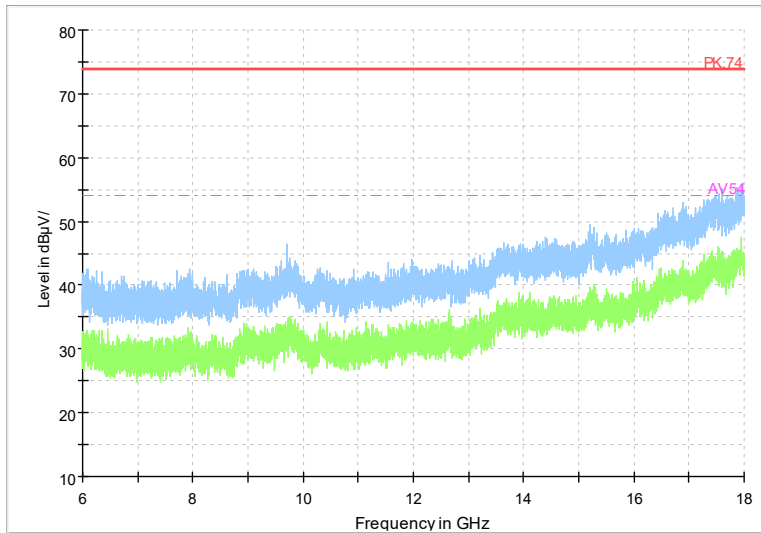

Carrier frequency (MHz): 5600
Channel No.:120

Full Spectrum

Frequency Range: 1GHz -6GHz
Detector: Av mode and PK mode
Modulation type: 802.11a

Full Spectrum

Frequency Range: 6GHz -18GHz
Detector: Av mode and PK mode
Modulation type: 802.11a

Full Spectrum

Frequency Range: 18GHz -40GHz
Detector: Av mode and PK mode
Modulation type: 802.11a

Full Spectrum

Frequency Range: 1GHz -6GHz
Detector: Av mode and PK mode
Modulation type: 802.11n(HT20)

Full Spectrum

Frequency Range: 6GHz -18GHz
Detector: Av mode and PK mode
Modulation type: 802.11n(HT20)

Full Spectrum

Frequency Range: 18GHz -40GHz
 Detector: Av mode and PK mode
 Modulation type: 802.11n(HT20)

Full Spectrum