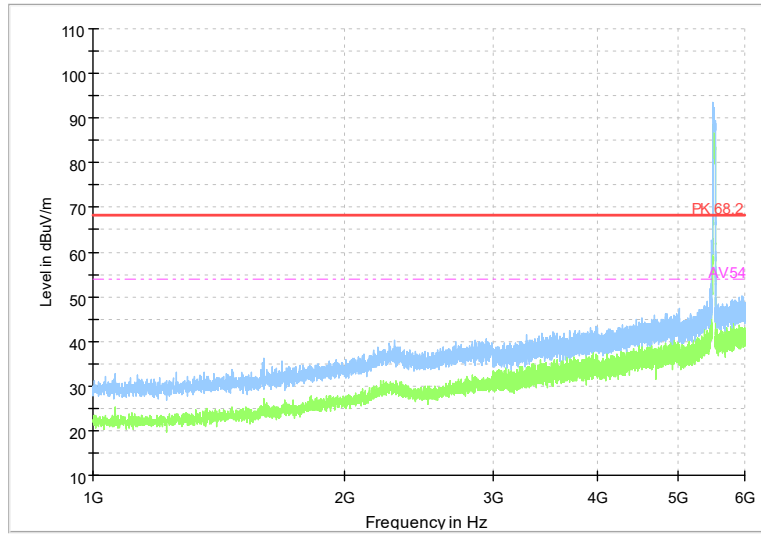

Frequency Range: 1GHz -6GHz
Detector: Av mode and PK mode
Test Mode: 802.11be(HE20)

Full Spectrum

Frequency Range: 6GHz -18GHz
Detector: Av mode and PK mode
Test Mode: 802.11be(HE20)

Full Spectrum

Frequency Range: 18GHz -40GHz
Detector: Av mode and PK mode
Test Mode: 802.11be(HE20)

Carrier frequency (MHz): 5510
Channel No.:102

Full Spectrum

Frequency Range: 1GHz -6GHz
Detector: Av mode and PK mode
Modulation type: 802.11n(HT40)

Full Spectrum

Frequency Range: 6GHz -18GHz
 Detector: Av mode and PK mode
 Modulation type: 802.11n(HT40)

Full Spectrum

Frequency Range: 18GHz -40GHz
 Detector: Av mode and PK mode
 Modulation type: 802.11n(HT40)

Full Spectrum

Frequency Range: 1GHz -6GHz
Detector: Av mode and PK mode
Test Mode: 802.11ac(VHT40)