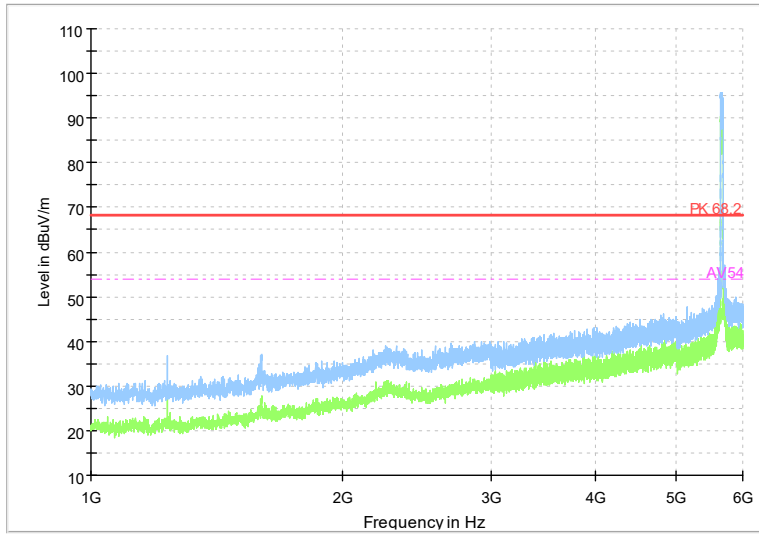

Frequency Range: 6GHz -18GHz
Detector: Av mode and PK mode
Test Mode: 802.11be(EHT40)

Full Spectrum

Frequency Range: 18GHz -40GHz
 Detector: Av mode and PK mode
 Test Mode: 802.11be(EHT40)

Carrier frequency (MHz): 5670
 Channel No.:134

Full Spectrum

Frequency Range: 1GHz -6GHz
 Detector: Av mode and PK mode
 Modulation type: 802.11n(HT40)

Full Spectrum

Frequency Range: 6GHz -18GHz
Detector: Av mode and PK mode
Modulation type: 802.11n(HT40)

Full Spectrum

Frequency Range: 18GHz -40GHz
Detector: Av mode and PK mode
Modulation type: 802.11n(HT40)

Full Spectrum

Frequency Range: 1GHz -6GHz
Detector: Av mode and PK mode
Test Mode: 802.11ac(VHT40)