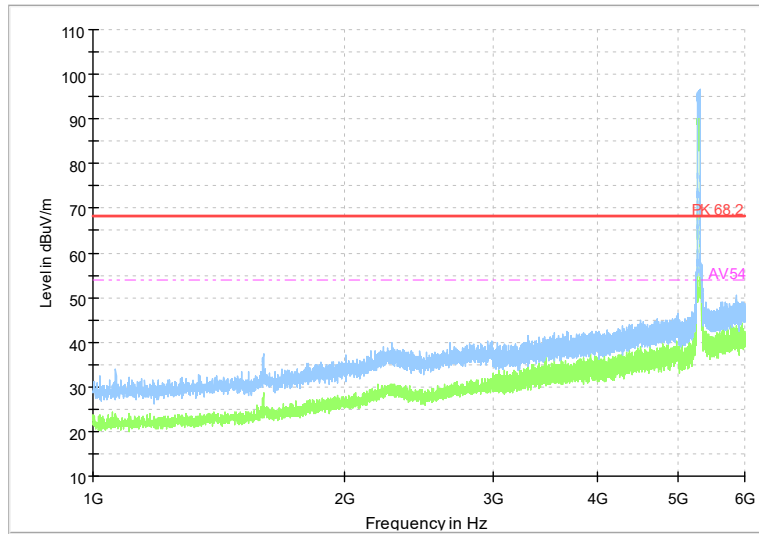

Full Spectrum

Frequency Range: 18GHz -40GHz
 Detector: Av mode and PK mode
 Test Mode: 802.11be(EHT40)

Carrier frequency (MHz): 5290
 Channel No.:58

Full Spectrum

Frequency Range: 1GHz -6GHz
 Detector: Av mode and PK mode
 Test Mode: 802.11ac(VHT80)

Full Spectrum

Frequency Range: 6GHz -18GHz
Detector: Av mode and PK mode
Test Mode: 802.11ac(VHT80)

Full Spectrum

Frequency Range: 18GHz -40GHz
Detector: Av mode and PK mode
Test Mode: 802.11ac(VHT80)

Full Spectrum