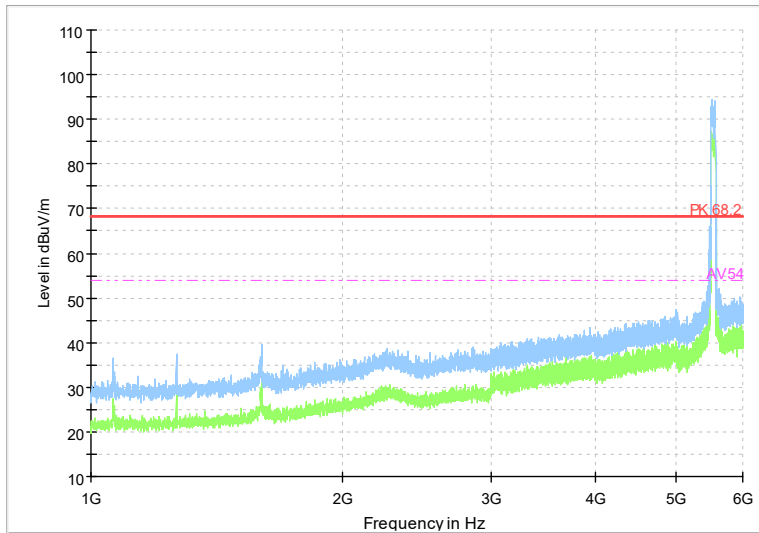

Full Spectrum

Frequency Range: 6GHz -18GHz
Detector: Av mode and PK mode
Test Mode: 802.11ac(VHT80)

Full Spectrum

Frequency Range: 18GHz -40GHz
Detector: Av mode and PK mode
Test Mode: 802.11ac(VHT80)

Full Spectrum

Frequency Range: 1GHz -6GHz
Detector: Av mode and PK mode
Test Mode: 802.11ax(HE80)

Full Spectrum

Frequency Range: 6GHz -18GHz
Detector: Av mode and PK mode
Test Mode: 802.11ax(HE80)

Full Spectrum

Frequency Range: 18GHz -40GHz
Detector: Av mode and PK mode
Test Mode: 802.11ax(HE80)

Full Spectrum

Frequency Range: 1GHz -6GHz
Detector: Av mode and PK mode
Test Mode: 802.11be(EHT80)

Full Spectrum

Frequency Range: 6GHz -18GHz
Detector: Av mode and PK mode
Test Mode: 802.11be(EHT80)

Full Spectrum