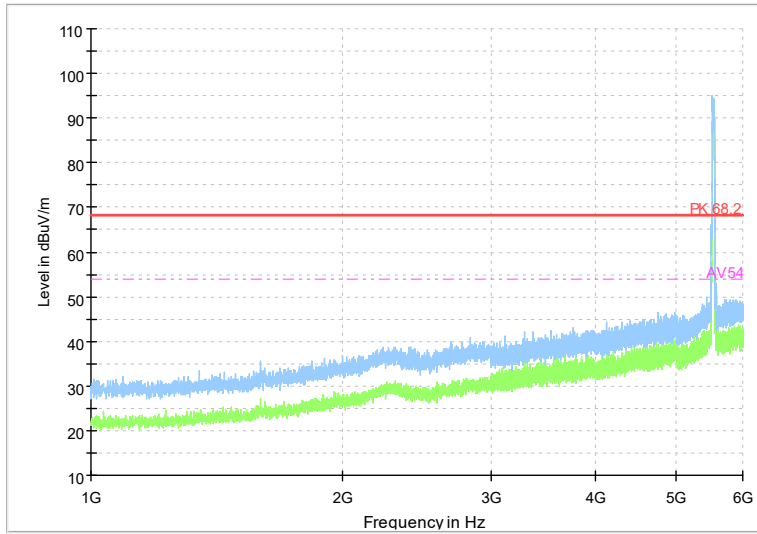

Frequency Range: 18GHz -40GHz
Detector: Av mode and PK mode
Test Mode: 802.11be(EHT40)

Carrier frequency (MHz): 5530
Channel No.:106

Full Spectrum

Frequency Range: 1GHz -6GHz
Detector: Av mode and PK mode
Test Mode: 802.11ac(VHT80)

Full Spectrum

Frequency Range: 6GHz -18GHz
Detector: Av mode and PK mode
Test Mode: 802.11ac(VHT80)

Full Spectrum

Frequency Range: 18GHz -40GHz
Detector: Av mode and PK mode
Test Mode: 802.11ac(VHT80)

Full Spectrum

Frequency Range: 1GHz -6GHz
Detector: Av mode and PK mode
Test Mode: 802.11ax(HE80)

Full Spectrum

Frequency Range: 6GHz -18GHz
Detector: Av mode and PK mode
Test Mode: 802.11ax(HE80)

Full Spectrum

Frequency Range: 18GHz -40GHz
Detector: Av mode and PK mode
Test Mode: 802.11ax(HE80)