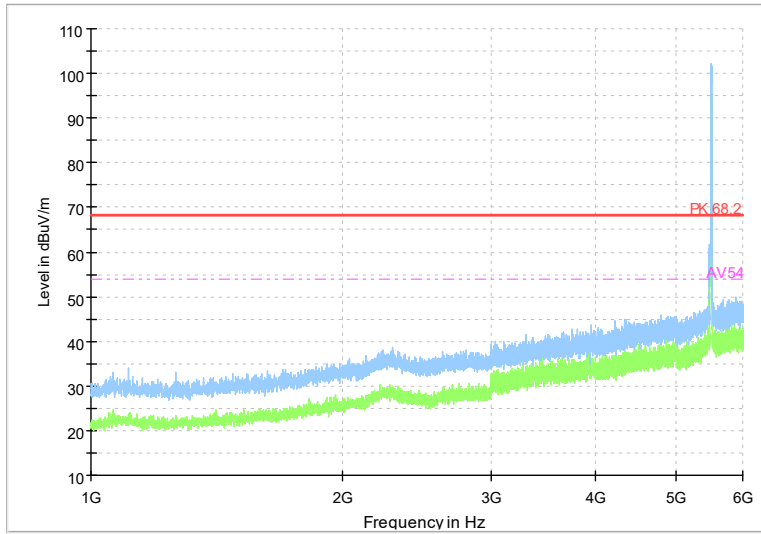

Full Spectrum

Frequency Range: 6GHz -18GHz
Detector: Av mode and PK mode
Test Mode: 802.11ax(HE20)

Full Spectrum

Frequency Range: 18GHz -40GHz
Detector: Av mode and PK mode
Test Mode: 802.11ax(HE20)

Full Spectrum

Frequency Range: 1GHz -6GHz
Detector: Av mode and PK mode
Test Mode: 802.11be(HE20)

Full Spectrum

Frequency Range: 6GHz -18GHz
Detector: Av mode and PK mode
Test Mode: 802.11be(HE20)

Full Spectrum

Frequency Range: 18GHz -40GHz
Detector: Av mode and PK mode
Test Mode: 802.11be(HE20)