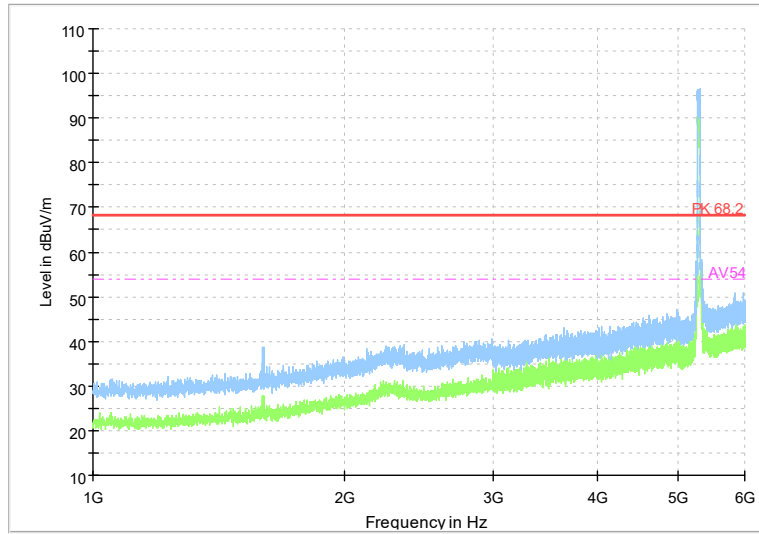

Full Spectrum

Frequency Range: 18GHz -40GHz
 Detector: Av mode and PK mode
 Test Mode: 802.11be(EHT40)

Carrier frequency (MHz): 5290
 Channel No.:58

Full Spectrum

Frequency Range: 1GHz -6GHz
 Detector: Av mode and PK mode
 Test Mode: 802.11ac(VHT80)

Full Spectrum

Frequency Range: 6GHz -18GHz
Detector: Av mode and PK mode
Test Mode: 802.11ac(VHT80)

Full Spectrum

Frequency Range: 18GHz -40GHz
Detector: Av mode and PK mode
Test Mode: 802.11ac(VHT80)

Full Spectrum

Frequency Range: 1GHz -6GHz
Detector: Av mode and PK mode
Test Mode: 802.11ax(HE80)

Full Spectrum

Frequency Range: 6GHz -18GHz
Detector: Av mode and PK mode
Test Mode: 802.11ax(HE80)

Full Spectrum

Frequency Range: 18GHz -40GHz
Detector: Av mode and PK mode
Test Mode: 802.11ax(HE80)