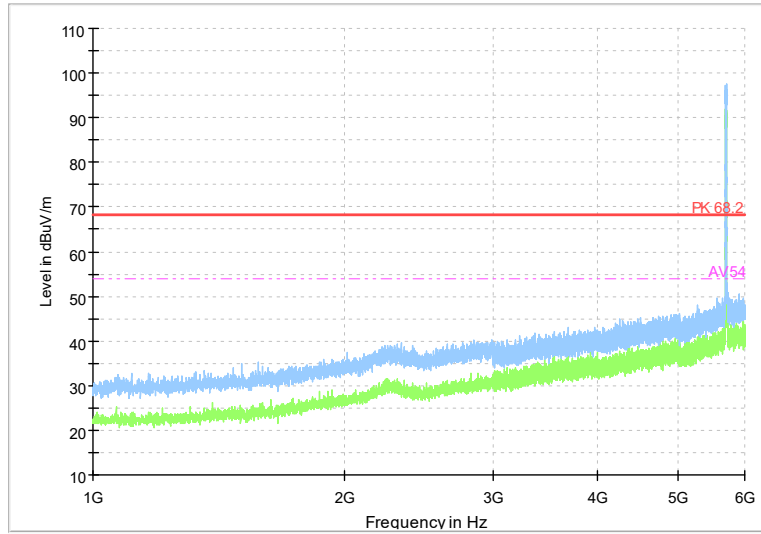

Full Spectrum

Frequency Range: 1GHz -6GHz
Detector: Av mode and PK mode
Test Mode: 802.11ax(HE20)

Full Spectrum

Frequency Range: 6GHz -18GHz
Detector: Av mode and PK mode
Test Mode: 802.11ax(HE20)

Full Spectrum

Frequency Range: 18GHz -40GHz
Detector: Av mode and PK mode
Test Mode: 802.11ax(HE20)

Full Spectrum

Frequency Range: 1GHz -6GHz
Detector: Av mode and PK mode
Test Mode: 802.11be(HE20)

Full Spectrum

Frequency Range: 6GHz -18GHz
Detector: Av mode and PK mode
Test Mode: 802.11be(HE20)

Full Spectrum

Frequency Range: 18GHz -40GHz
Detector: Av mode and PK mode
Test Mode: 802.11be(HE20)

Carrier frequency (MHz): 5700
Channel No.:140

Full Spectrum

Frequency Range: 1GHz -6GHz
Detector: Av mode and PK mode
Modulation type: 802.11a