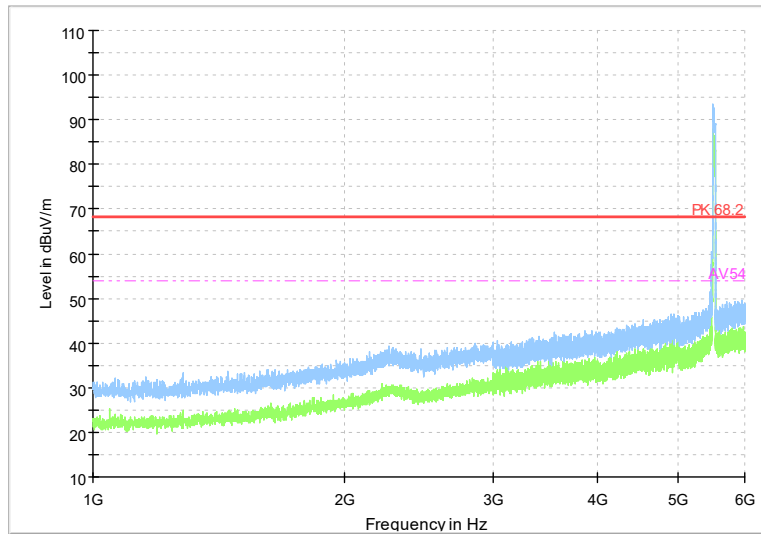

Full Spectrum

Frequency Range: 6GHz -18GHz
Detector: Av mode and PK mode
Test Mode: 802.11ax(HE20)

Full Spectrum

Frequency Range: 18GHz -40GHz
Detector: Av mode and PK mode
Test Mode: 802.11ax(HE20)

Full Spectrum

Frequency Range: 1GHz -6GHz
Detector: Av mode and PK mode
Test Mode: 802.11be(HE20)

Full Spectrum

Frequency Range: 6GHz -18GHz
Detector: Av mode and PK mode
Test Mode: 802.11be(HE20)

Full Spectrum

Frequency Range: 18GHz -40GHz
Detector: Av mode and PK mode
Test Mode: 802.11be(HE20)

Carrier frequency (MHz): 5510
Channel No.:102

Full Spectrum

Frequency Range: 1GHz -6GHz
Detector: Av mode and PK mode
Modulation type: 802.11n(HT40)

Full Spectrum

Frequency Range: 6GHz -18GHz
 Detector: Av mode and PK mode
 Modulation type: 802.11n(HT40)