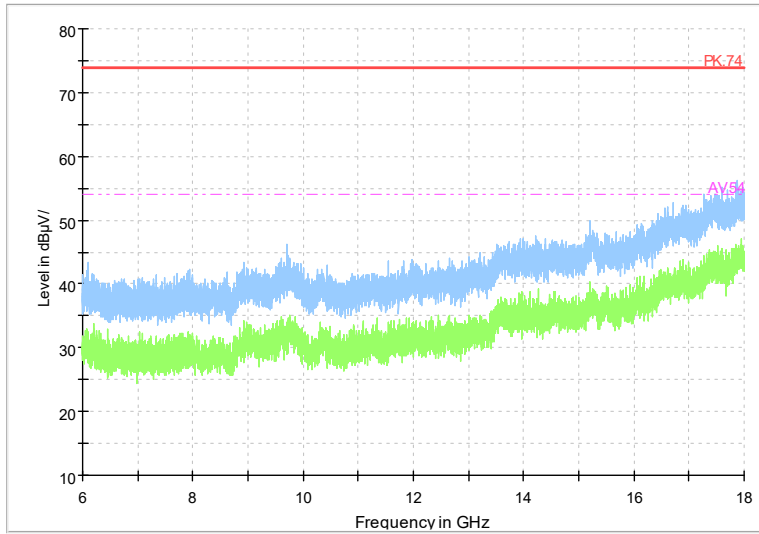

Frequency Range: 18GHz -40GHz
Detector: Av mode and PK mode
Modulation type: 802.11n(HT20)

Full Spectrum

Frequency Range: 1GHz -6GHz
Detector: Av mode and PK mode
Test Mode: 802.11ac(VHT20)

Full Spectrum

Frequency Range: 6GHz -18GHz
Detector: Av mode and PK mode
Test Mode: 802.11ac(VHT20)

Full Spectrum

Frequency Range: 18GHz -40GHz
Detector: Av mode and PK mode
Test Mode: 802.11ac(VHT20)

Full Spectrum

Frequency Range: 1GHz -6GHz
Detector: Av mode and PK mode
Test Mode: 802.11ax(HE20)

Full Spectrum

Frequency Range: 6GHz -18GHz
Detector: Av mode and PK mode
Test Mode: 802.11ax(HE20)

Full Spectrum

Frequency Range: 18GHz -40GHz
Detector: Av mode and PK mode
Test Mode: 802.11ax(HE20)

Full Spectrum