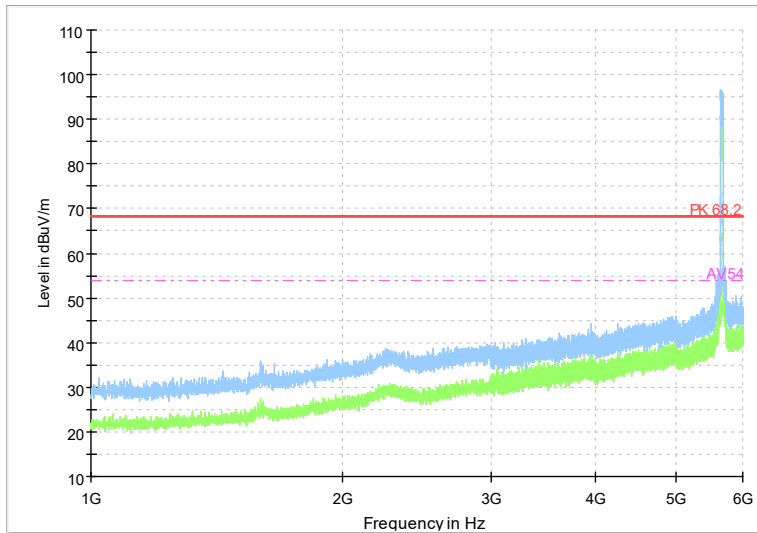

Full Spectrum

Frequency Range: 18GHz -40GHz
Detector: Av mode and PK mode
Modulation type: 802.11n(HT40)

Full Spectrum

Frequency Range: 1GHz -6GHz
Detector: Av mode and PK mode
Test Mode: 802.11ac(VHT40)

Full Spectrum

Frequency Range: 6GHz -18GHz
Detector: Av mode and PK mode
Test Mode: 802.11ac(VHT40)

Full Spectrum

Frequency Range: 18GHz -40GHz
Detector: Av mode and PK mode
Test Mode: 802.11ac(VHT40)

Full Spectrum

Frequency Range: 1GHz -6GHz
Detector: Av mode and PK mode
Test Mode: 802.11ax(HE 40)

Full Spectrum

Frequency Range: 6GHz -18GHz
Detector: Av mode and PK mode
Test Mode: 802.11ax(HE 40)

Full Spectrum

Frequency Range: 18GHz -40GHz
Detector: Av mode and PK mode
Test Mode: 802.11ax(HE40)