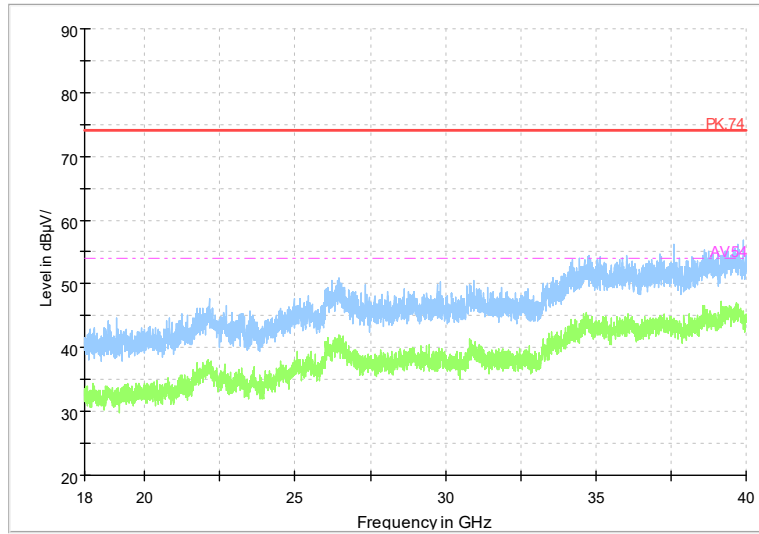

Full Spectrum

Frequency Range: 1GHz -6GHz
Detector: Av mode and PK mode
Test Mode: 802.11be(EHT40)

Full Spectrum

Frequency Range: 6GHz -18GHz
Detector: Av mode and PK mode
Test Mode: 802.11be(EHT40)

Full Spectrum

Frequency Range: 18GHz -40GHz
Detector: Av mode and PK mode
Test Mode: 802.11be(EHT40)

Carrier frequency (MHz): 5590
Channel No.:118

Full Spectrum

Frequency Range: 1GHz -6GHz
Detector: Av mode and PK mode
Modulation type: 802.11n(HT40)