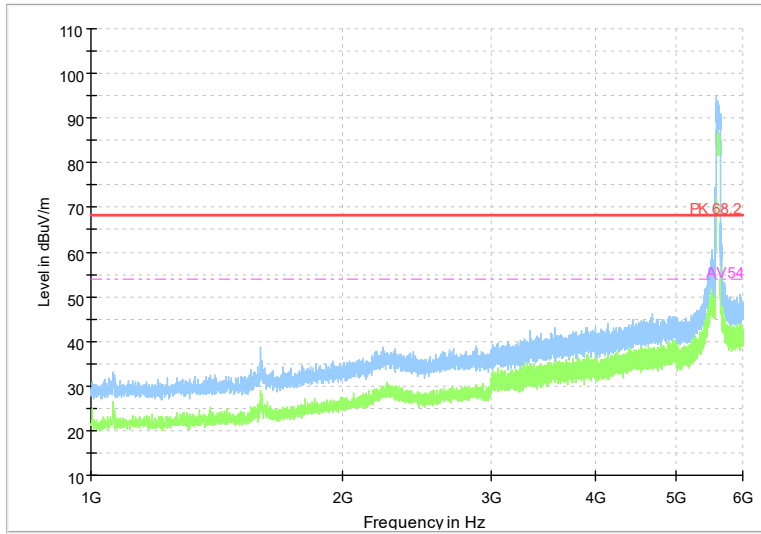

Full Spectrum

Frequency Range: 6GHz -18GHz
Detector: Av mode and PK mode
Test Mode: 802.11ac(VHT80)

Full Spectrum

Frequency Range: 18GHz -40GHz
Detector: Av mode and PK mode
Test Mode: 802.11ac(VHT80)

Full Spectrum

Frequency Range: 1GHz -6GHz
Detector: Av mode and PK mode
Test Mode: 802.11ax(HE80)

Full Spectrum

Frequency Range: 6GHz -18GHz
Detector: Av mode and PK mode
Test Mode: 802.11ax(HE80)

Full Spectrum

Frequency Range: 18GHz -40GHz
Detector: Av mode and PK mode
Test Mode: 802.11ax(HE80)

Full Spectrum

Frequency Range: 1GHz -6GHz
Detector: Av mode and PK mode
Test Mode: 802.11be(EHT80)

Full Spectrum

Frequency Range: 6GHz -18GHz
Detector: Av mode and PK mode
Test Mode: 802.11be(EHT80)

Full Spectrum