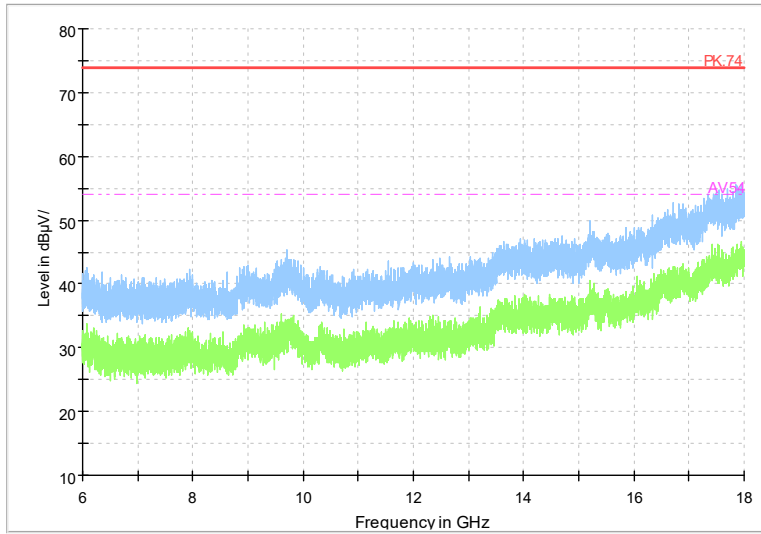

Full Spectrum

Frequency Range: 6GHz -18GHz
Detector: Av mode and PK mode
Modulation type: 802.11n(HT40)

Full Spectrum

Frequency Range: 18GHz -40GHz
Detector: Av mode and PK mode
Modulation type: 802.11n(HT40)

Full Spectrum

Frequency Range: 1GHz -6GHz
Detector: Av mode and PK mode
Test Mode: 802.11ac(VHT40)

Full Spectrum

Frequency Range: 6GHz -18GHz
Detector: Av mode and PK mode
Test Mode: 802.11ac(VHT40)

Full Spectrum

Frequency Range: 18GHz -40GHz
Detector: Av mode and PK mode
Test Mode: 802.11ac(VHT40)

Full Spectrum

Frequency Range: 1GHz -6GHz
Detector: Av mode and PK mode
Test Mode: 802.11ax(HE 40)

Full Spectrum

Frequency Range: 6GHz -18GHz
Detector: Av mode and PK mode
Test Mode: 802.11ax(HE 40)