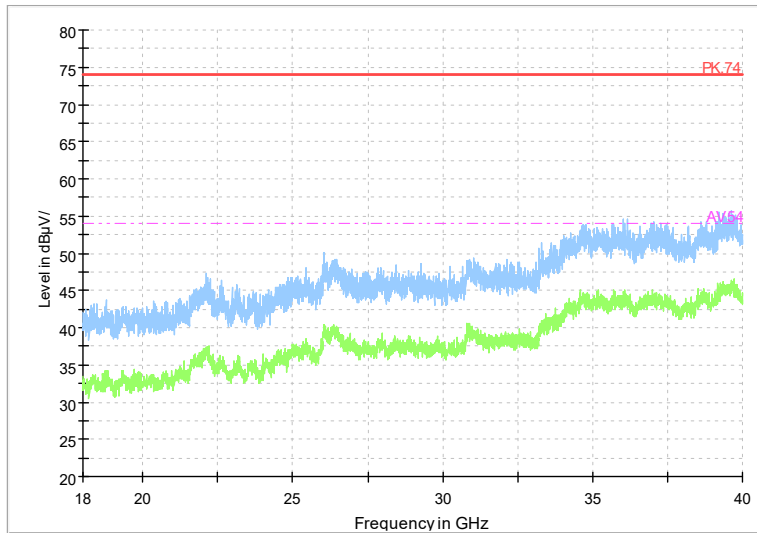

Frequency Range: 6GHz -18GHz
Detector: Av mode and PK mode
Test Mode: 802.11be(EHT40)

Full Spectrum

Frequency Range: 18GHz -40GHz
 Detector: Av mode and PK mode
 Test Mode: 802.11be(EHT40)

Carrier frequency (MHz): 5670
 Channel No.:134

Full Spectrum

Frequency Range: 1GHz -6GHz
 Detector: Av mode and PK mode
 Modulation type: 802.11n(HT40)

Full Spectrum

Frequency Range: 6GHz -18GHz
Detector: Av mode and PK mode
Modulation type: 802.11n(HT40)

Full Spectrum

Frequency Range: 18GHz -40GHz
Detector: Av mode and PK mode
Modulation type: 802.11n(HT40)

Full Spectrum

Frequency Range: 1GHz -6GHz
Detector: Av mode and PK mode
Test Mode: 802.11ac(VHT40)