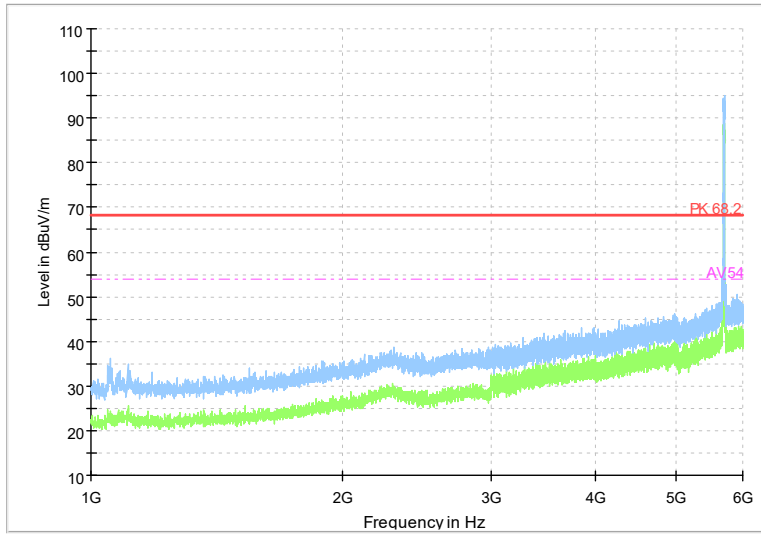

Frequency Range: 6GHz -18GHz
Detector: Av mode and PK mode
Test Mode: 802.11ac(VHT20)

Full Spectrum

Frequency Range: 18GHz -40GHz
Detector: Av mode and PK mode
Test Mode: 802.11ac(VHT20)

Full Spectrum

Frequency Range: 1GHz -6GHz
Detector: Av mode and PK mode
Test Mode: 802.11ax(HE20)

Full Spectrum

Frequency Range: 6GHz -18GHz
Detector: Av mode and PK mode
Test Mode: 802.11ax(HE20)

Full Spectrum

Frequency Range: 18GHz -40GHz
Detector: Av mode and PK mode
Test Mode: 802.11ax(HE20)

Full Spectrum

Frequency Range: 1GHz -6GHz
Detector: Av mode and PK mode
Test Mode: 802.11be(HE20)

Full Spectrum

Frequency Range: 6GHz -18GHz
Detector: Av mode and PK mode
Test Mode: 802.11be(HE20)

Full Spectrum

Frequency Range: 18GHz -40GHz
Detector: Av mode and PK mode
Test Mode: 802.11be(HE20)