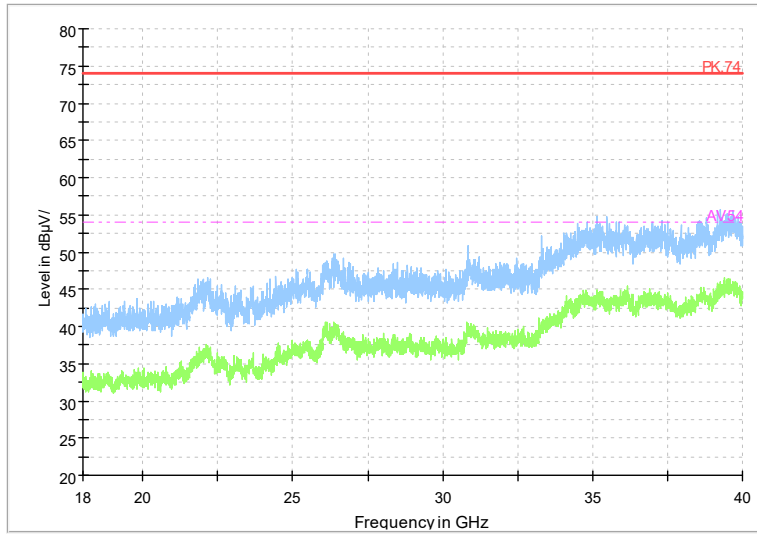

Full Spectrum

Frequency Range: 6GHz -18GHz
Detector: Av mode and PK mode
Modulation type: 802.11n(HT40)

Full Spectrum

Frequency Range: 18GHz -40GHz
Detector: Av mode and PK mode
Modulation type: 802.11n(HT40)

Full Spectrum

Frequency Range: 1GHz -6GHz
Detector: Av mode and PK mode
Test Mode: 802.11ac(VHT40)

Full Spectrum

Frequency Range: 6GHz -18GHz
Detector: Av mode and PK mode
Test Mode: 802.11ac(VHT40)

Full Spectrum

Frequency Range: 18GHz -40GHz
Detector: Av mode and PK mode
Test Mode: 802.11ac(VHT40)

Full Spectrum

Frequency Range: 1GHz -6GHz
Detector: Av mode and PK mode
Test Mode: 802.11ax(HE 40)

Full Spectrum

Frequency Range: 6GHz -18GHz
Detector: Av mode and PK mode
Test Mode: 802.11ax(HE 40)