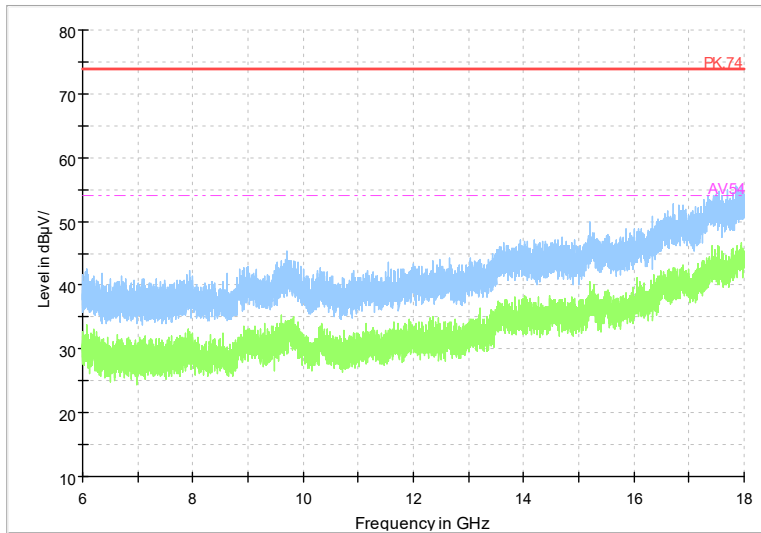

Full Spectrum

Frequency Range: 6GHz -18GHz
Detector: Av mode and PK mode
Test Mode: 802.11ac(VHT40)

Full Spectrum

Frequency Range: 18GHz -40GHz
Detector: Av mode and PK mode
Test Mode: 802.11ac(VHT40)

Full Spectrum

Frequency Range: 1GHz -6GHz
Detector: Av mode and PK mode
Test Mode: 802.11ax(HE 40)

Full Spectrum

Frequency Range: 6GHz -18GHz
Detector: Av mode and PK mode
Test Mode: 802.11ax(HE 40)

Full Spectrum

Frequency Range: 18GHz -40GHz
Detector: Av mode and PK mode
Test Mode: 802.11ax(HE40)

Full Spectrum

Frequency Range: 1GHz -6GHz
Detector: Av mode and PK mode
Test Mode: 802.11be(EHT40)

Full Spectrum

Frequency Range: 6GHz -18GHz
Detector: Av mode and PK mode
Test Mode: 802.11be(EHT40)

Full Spectrum