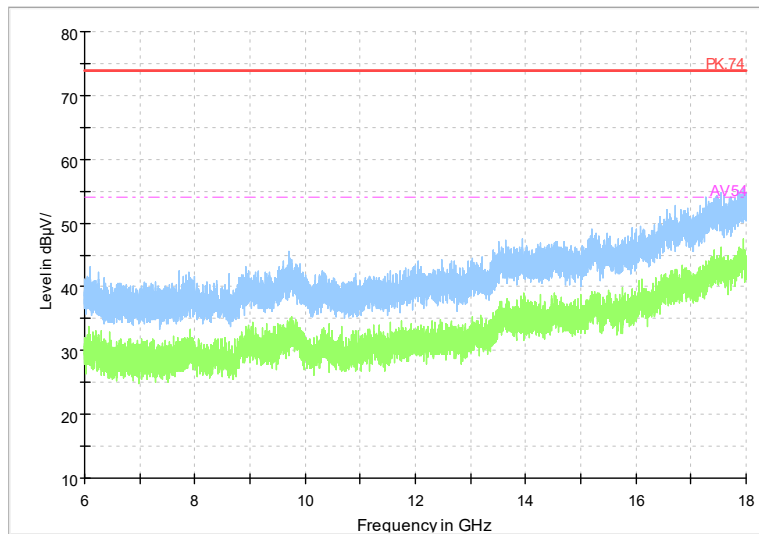

Full Spectrum

Frequency Range: 1GHz -6GHz
Detector: Av mode and PK mode
Test Mode: 802.11be(EHT80)

Full Spectrum

Frequency Range: 6GHz -18GHz
Detector: Av mode and PK mode
Test Mode: 802.11be(EHT80)

Full Spectrum

Frequency Range: 18GHz -40GHz
Detector: Av mode and PK mode
Test Mode: 802.11be(EHT80)

Carrier frequency (MHz): 5570
Channel No.:114

Full Spectrum

Frequency Range: 1GHz -6GHz
Detector: Av mode and PK mode
Modulation type: 802.11ac(VHT160)

Full Spectrum

Frequency Range: 6GHz -18GHz
Detector: Av mode and PK mode
Modulation type: 802.11ac(VHT160)