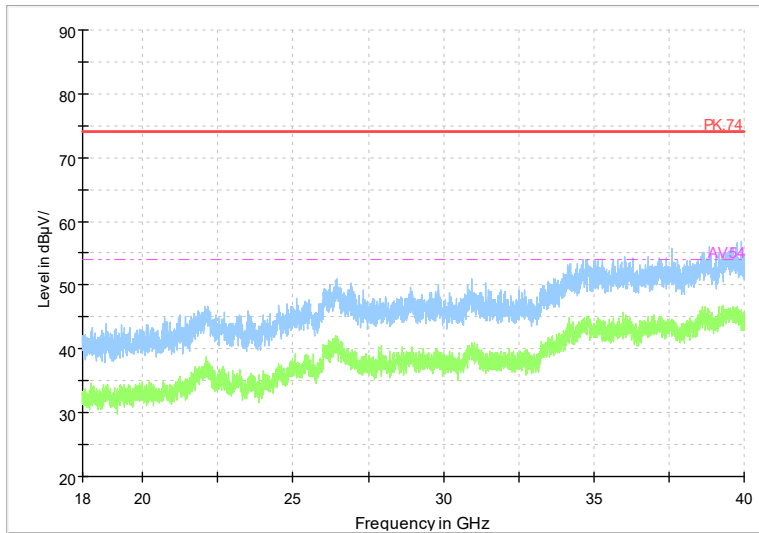

Frequency Range: 18GHz -40GHz
Detector: Av mode and PK mode
Modulation type: 802.11n(HT20)

Full Spectrum

Frequency Range: 1GHz -6GHz
Detector: Av mode and PK mode
Test Mode: 802.11ac(VHT20)

Full Spectrum

Frequency Range: 6GHz -18GHz
Detector: Av mode and PK mode
Test Mode: 802.11ac(VHT20)

Full Spectrum

Frequency Range: 18GHz -40GHz
Detector: Av mode and PK mode
Test Mode: 802.11ac(VHT20)

Full Spectrum

Frequency Range: 1GHz -6GHz
Detector: Av mode and PK mode
Test Mode: 802.11ax(HE20)

Full Spectrum

Frequency Range: 6GHz -18GHz
Detector: Av mode and PK mode
Test Mode: 802.11ax(HE20)

Full Spectrum

Frequency Range: 18GHz -40GHz
Detector: Av mode and PK mode
Test Mode: 802.11ax(HE20)

Full Spectrum