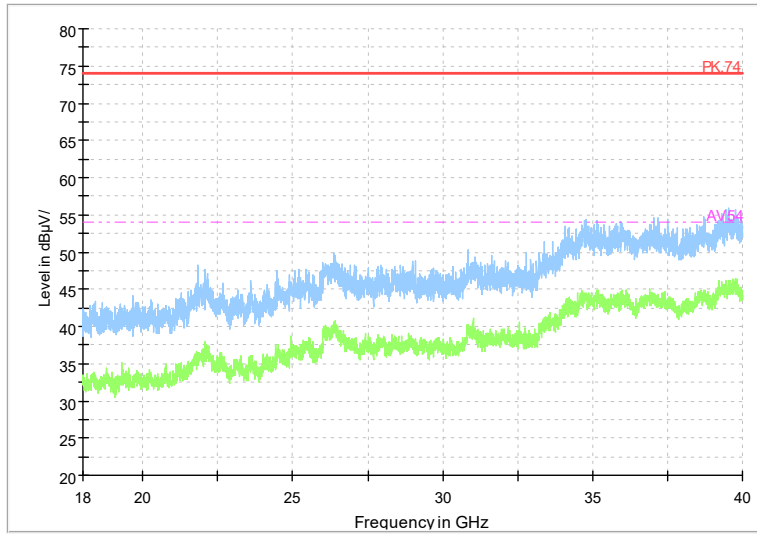

Carrier frequency (MHz): 5510
Channel No.:102

Full Spectrum

Frequency Range: 1GHz -6GHz
Detector: Av mode and PK mode
Modulation type: 802.11n(HT40)

Full Spectrum

Frequency Range: 6GHz -18GHz
 Detector: Av mode and PK mode
 Modulation type: 802.11n(HT40)

Full Spectrum

Frequency Range: 18GHz -40GHz
 Detector: Av mode and PK mode
 Modulation type: 802.11n(HT40)

Full Spectrum

Frequency Range: 1GHz -6GHz
Detector: Av mode and PK mode
Test Mode: 802.11ac(VHT40)

Full Spectrum

Frequency Range: 6GHz -18GHz
Detector: Av mode and PK mode
Test Mode: 802.11ac(VHT40)

Full Spectrum

Frequency Range: 18GHz -40GHz
Detector: Av mode and PK mode
Test Mode: 802.11ac(VHT40)

Full Spectrum