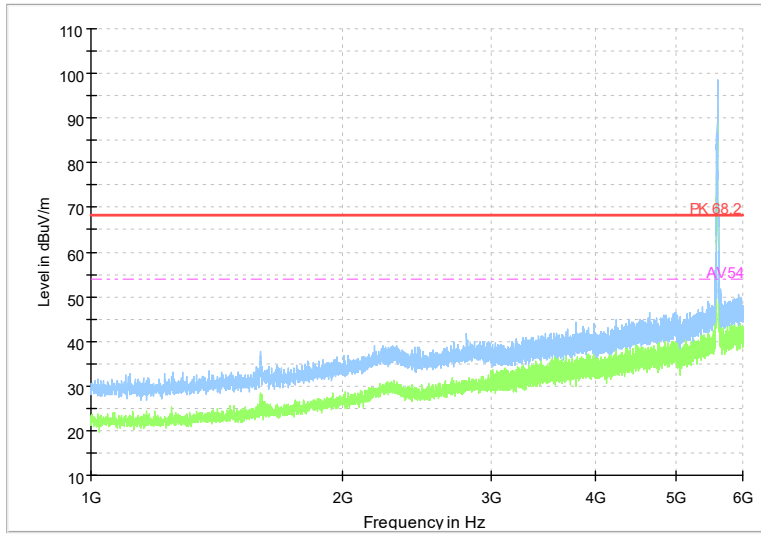

Frequency Range: 1GHz -6GHz
Detector: Av mode and PK mode
Test Mode: 802.11be(HE20)

Full Spectrum

Frequency Range: 6GHz -18GHz
Detector: Av mode and PK mode
Test Mode: 802.11be(HE20)

Full Spectrum

Frequency Range: 18GHz -40GHz
Detector: Av mode and PK mode
Test Mode: 802.11be(HE20)

Carrier frequency (MHz): 5600
Channel No.:120

Full Spectrum

Frequency Range: 1GHz -6GHz
Detector: Av mode and PK mode
Modulation type: 802.11a

Full Spectrum

Frequency Range: 6GHz -18GHz
Detector: Av mode and PK mode
Modulation type: 802.11a

Full Spectrum

Frequency Range: 18GHz -40GHz
Detector: Av mode and PK mode
Modulation type: 802.11a

Full Spectrum

Frequency Range: 1GHz -6GHz
Detector: Av mode and PK mode
Modulation type: 802.11n(HT20)

Full Spectrum