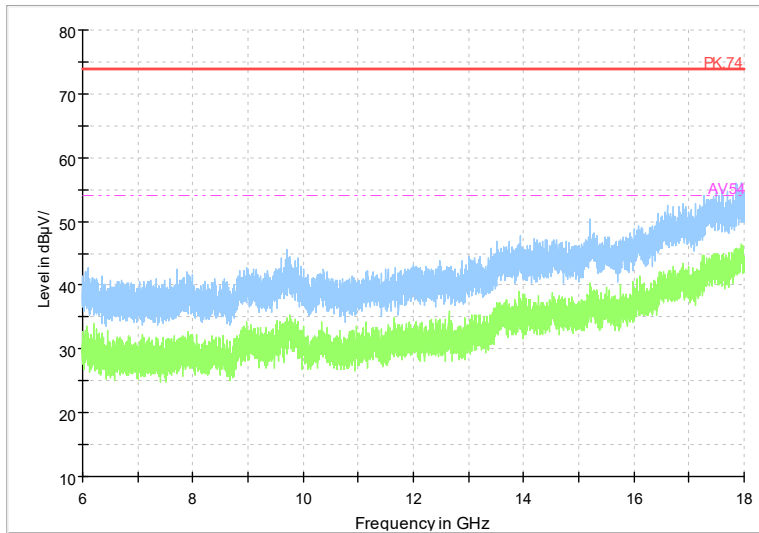

Full Spectrum

Frequency Range: 1GHz -6GHz
 Detector: Av mode and PK mode
 Modulation type: 802.11n(HT40)

Full Spectrum

Frequency Range: 6GHz -18GHz
Detector: Av mode and PK mode
Modulation type: 802.11n(HT40)

Full Spectrum

Frequency Range: 18GHz -40GHz
Detector: Av mode and PK mode
Modulation type: 802.11n(HT40)

Full Spectrum

Frequency Range: 1GHz -6GHz
Detector: Av mode and PK mode
Test Mode: 802.11ac(VHT40)

Full Spectrum

Frequency Range: 6GHz -18GHz
Detector: Av mode and PK mode
Test Mode: 802.11ac(VHT40)

Full Spectrum

Frequency Range: 18GHz -40GHz
Detector: Av mode and PK mode
Test Mode: 802.11ac(VHT40)

Full Spectrum