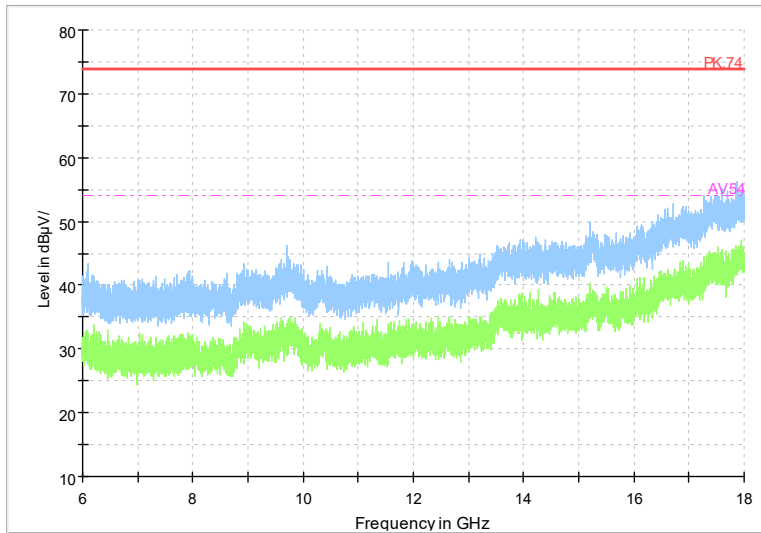

Frequency Range: 6GHz -18GHz
Detector: Av mode and PK mode
Test Mode: 802.11ac(VHT20)

Full Spectrum

Frequency Range: 18GHz -40GHz
Detector: Av mode and PK mode
Test Mode: 802.11ac(VHT20)

Full Spectrum

Frequency Range: 1GHz -6GHz
Detector: Av mode and PK mode
Test Mode: 802.11ax(HE20)

Full Spectrum

Frequency Range: 6GHz -18GHz
Detector: Av mode and PK mode
Test Mode: 802.11ax(HE20)

Full Spectrum

Frequency Range: 18GHz -40GHz
Detector: Av mode and PK mode
Test Mode: 802.11ax(HE20)

Full Spectrum

Frequency Range: 1GHz -6GHz
Detector: Av mode and PK mode
Test Mode: 802.11be(HE20)

Full Spectrum

Frequency Range: 6GHz -18GHz
Detector: Av mode and PK mode
Test Mode: 802.11be(HE20)

Full Spectrum

Frequency Range: 18GHz -40GHz
Detector: Av mode and PK mode
Test Mode: 802.11be(HE20)