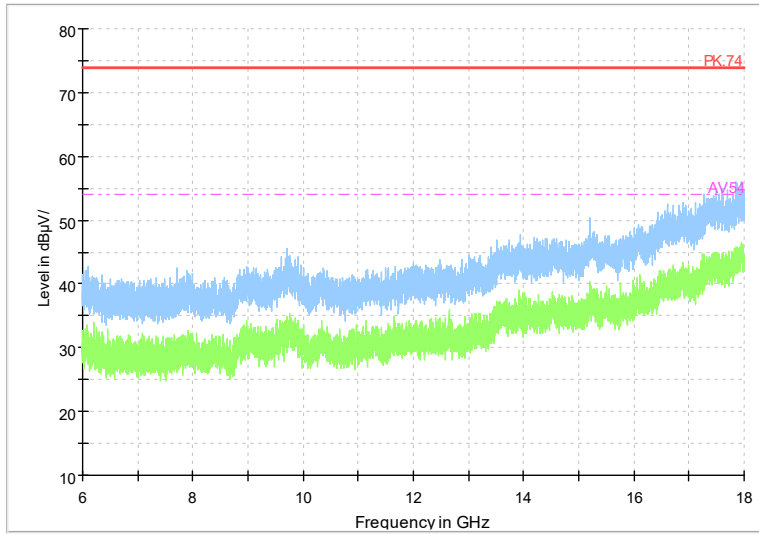

Full Spectrum

Frequency Range: 6GHz -18GHz
Detector: Av mode and PK mode
Test Mode: 802.11ax(HE20)

Full Spectrum

Frequency Range: 18GHz -40GHz
Detector: Av mode and PK mode
Test Mode: 802.11ax(HE20)

Full Spectrum

Frequency Range: 1GHz -6GHz
Detector: Av mode and PK mode
Test Mode: 802.11be(HE20)

Full Spectrum

Frequency Range: 6GHz -18GHz
Detector: Av mode and PK mode
Test Mode: 802.11be(HE20)

Full Spectrum

Frequency Range: 18GHz -40GHz
Detector: Av mode and PK mode
Test Mode: 802.11be(HE20)

Carrier frequency (MHz): 5600
Channel No.:120

Full Spectrum

Frequency Range: 1GHz -6GHz
Detector: Av mode and PK mode
Modulation type: 802.11a

Full Spectrum

Frequency Range: 6GHz -18GHz
Detector: Av mode and PK mode
Modulation type: 802.11a