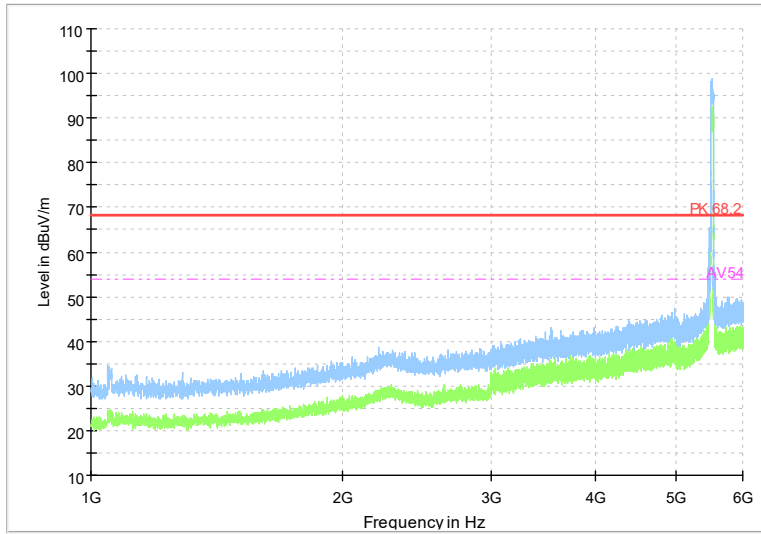

Full Spectrum

Frequency Range: 6GHz -18GHz
Detector: Av mode and PK mode
Test Mode: 802.11ac(VHT40)

Full Spectrum

Frequency Range: 18GHz -40GHz
Detector: Av mode and PK mode
Test Mode: 802.11ac(VHT40)

Full Spectrum

Frequency Range: 1GHz -6GHz
Detector: Av mode and PK mode
Test Mode: 802.11ax(HE 40)

Full Spectrum

Frequency Range: 6GHz -18GHz
Detector: Av mode and PK mode
Test Mode: 802.11ax(HE 40)

Full Spectrum

Frequency Range: 18GHz -40GHz
Detector: Av mode and PK mode
Test Mode: 802.11ax(HE40)

Full Spectrum

Frequency Range: 1GHz -6GHz
Detector: Av mode and PK mode
Test Mode: 802.11be(EHT40)

Full Spectrum

Frequency Range: 6GHz -18GHz
Detector: Av mode and PK mode
Test Mode: 802.11be(EHT40)

Full Spectrum