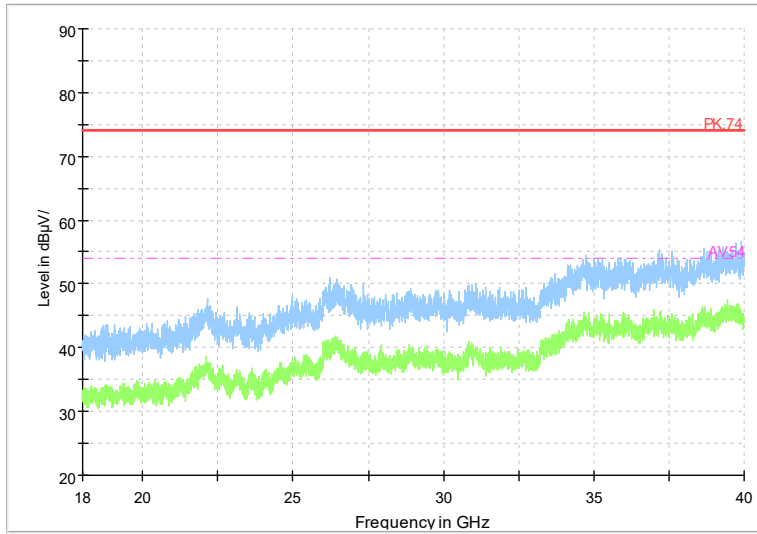

Frequency Range: 6GHz -18GHz
Detector: Av mode and PK mode
Test Mode: 802.11be(EHT40)

Full Spectrum

Frequency Range: 18GHz -40GHz
Detector: Av mode and PK mode
Test Mode: 802.11be(EHT40)

Carrier frequency (MHz): 5210
Channel No.:42

Full Spectrum

Frequency Range: 1GHz -6GHz
Detector: Av mode and PK mode
Test Mode: 802.11ac(VHT80)

Full Spectrum

Frequency Range: 6GHz -18GHz
Detector: Av mode and PK mode
Test Mode: 802.11ac(VHT80)

Full Spectrum

Frequency Range: 18GHz -40GHz
 Detector: Av mode and PK mode
 Test Mode: 802.11ac(VHT80)

Full Spectrum

Frequency Range: 1GHz -6GHz
 Detector: Av mode and PK mode
 Test Mode: 802.11ax(HE80)

Full Spectrum

Frequency Range: 6GHz -18GHz
Detector: Av mode and PK mode
Test Mode: 802.11ax(HE80)