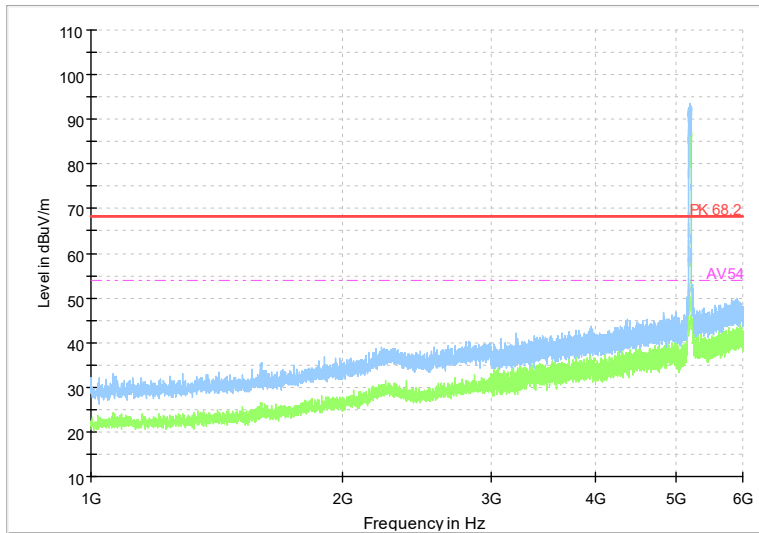

Full Spectrum

Frequency Range: 1GHz -6GHz
Detector: Av mode and PK mode
Test Mode: 802.11be(HE20)

Full Spectrum

Frequency Range: 6GHz -18GHz
Detector: Av mode and PK mode
Test Mode: 802.11be(HE20)

Full Spectrum

Frequency Range: 18GHz -40GHz
Detector: Av mode and PK mode
Test Mode: 802.11be(HE20)

Carrier frequency (MHz): 5190
Channel No.:38

Frequency Range: 1GHz -6GHz
Detector: Av mode and PK mode
Modulation type: 802.11n(HT40)

Frequency Range: 6GHz -18GHz
Detector: Av mode and PK mode
Modulation type: 802.11n(HT40)

Full Spectrum

Frequency Range: 18GHz -40GHz
Detector: Av mode and PK mode
Modulation type: 802.11n(HT40)

Full Spectrum