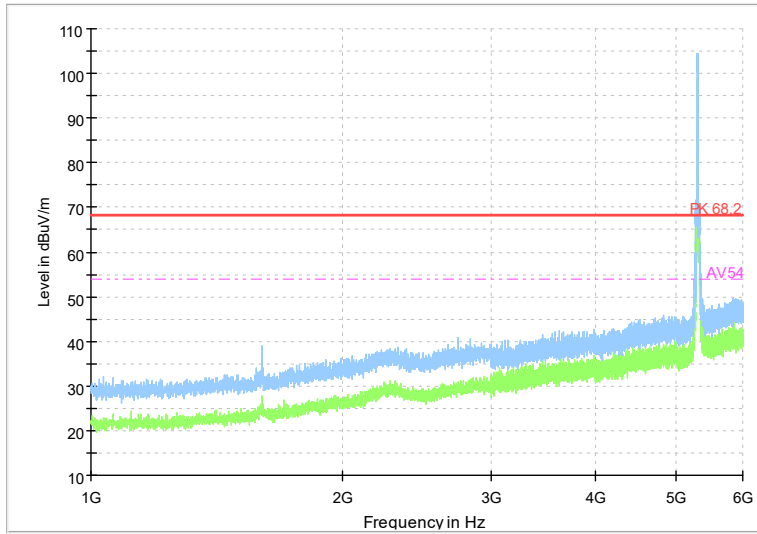

Frequency Range: 6GHz -18GHz
Detector: Av mode and PK mode
Modulation type: 802.11n(HT20)

Full Spectrum

Frequency Range: 18GHz -40GHz
 Detector: Av mode and PK mode
 Modulation type: 802.11n(HT20)

Full Spectrum

Frequency Range: 1GHz -6GHz
 Detector: Av mode and PK mode
 Test Mode: 802.11ac(VHT20)

Full Spectrum

Frequency Range: 6GHz -18GHz
Detector: Av mode and PK mode
Test Mode: 802.11ac(VHT20)

Full Spectrum

Frequency Range: 18GHz -40GHz
Detector: Av mode and PK mode
Test Mode: 802.11ac(VHT20)

Full Spectrum

Frequency Range: 1GHz -6GHz
Detector: Av mode and PK mode
Test Mode: 802.11ax(HE20)

Full Spectrum

Frequency Range: 6GHz -18GHz
Detector: Av mode and PK mode
Test Mode: 802.11ax(HE20)

Full Spectrum