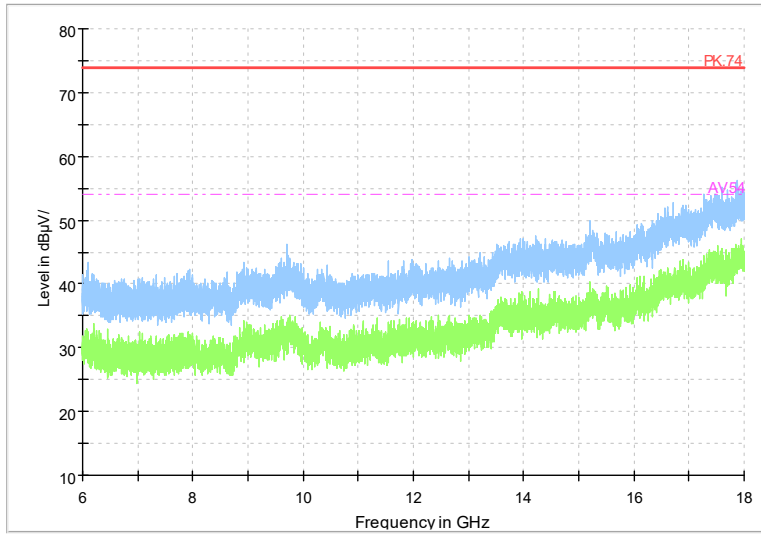

Full Spectrum

Frequency Range: 6GHz -18GHz
Detector: Av mode and PK mode
Test Mode: 802.11ac(VHT20)

Full Spectrum

Frequency Range: 18GHz -40GHz
Detector: Av mode and PK mode
Test Mode: 802.11ac(VHT20)

Full Spectrum

Frequency Range: 1GHz -6GHz
Detector: Av mode and PK mode
Test Mode: 802.11ax(HE20)

Full Spectrum

Frequency Range: 6GHz -18GHz
Detector: Av mode and PK mode
Test Mode: 802.11ax(HE20)

Full Spectrum

Frequency Range: 18GHz -40GHz
Detector: Av mode and PK mode
Test Mode: 802.11ax(HE20)

Full Spectrum

Frequency Range: 1GHz -6GHz
Detector: Av mode and PK mode
Test Mode: 802.11be(HE20)

Full Spectrum

Frequency Range: 6GHz -18GHz
Detector: Av mode and PK mode
Test Mode: 802.11be(HE20)

Full Spectrum