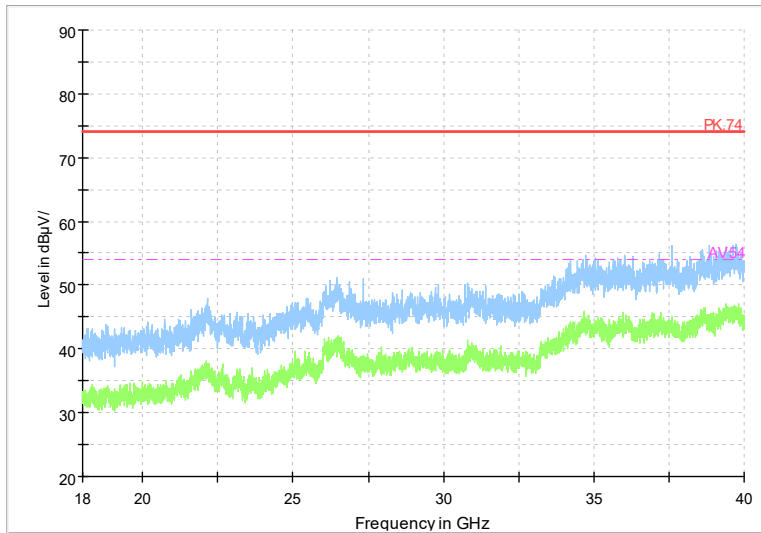

Full Spectrum

Frequency Range: 6GHz -18GHz
Detector: Av mode and PK mode
Modulation type: 802.11n(HT40)

Full Spectrum

Frequency Range: 18GHz -40GHz
Detector: Av mode and PK mode
Modulation type: 802.11n(HT40)

Full Spectrum

Frequency Range: 1GHz -6GHz
Detector: Av mode and PK mode
Test Mode: 802.11ac(VHT40)

Full Spectrum

Frequency Range: 6GHz -18GHz
Detector: Av mode and PK mode
Test Mode: 802.11ac(VHT40)

Full Spectrum

Frequency Range: 18GHz -40GHz
Detector: Av mode and PK mode
Test Mode: 802.11ac(VHT40)

Full Spectrum

Frequency Range: 1GHz -6GHz
Detector: Av mode and PK mode
Test Mode: 802.11ax(HE 40)

Full Spectrum

Frequency Range: 6GHz -18GHz
Detector: Av mode and PK mode
Test Mode: 802.11ax(HE 40)