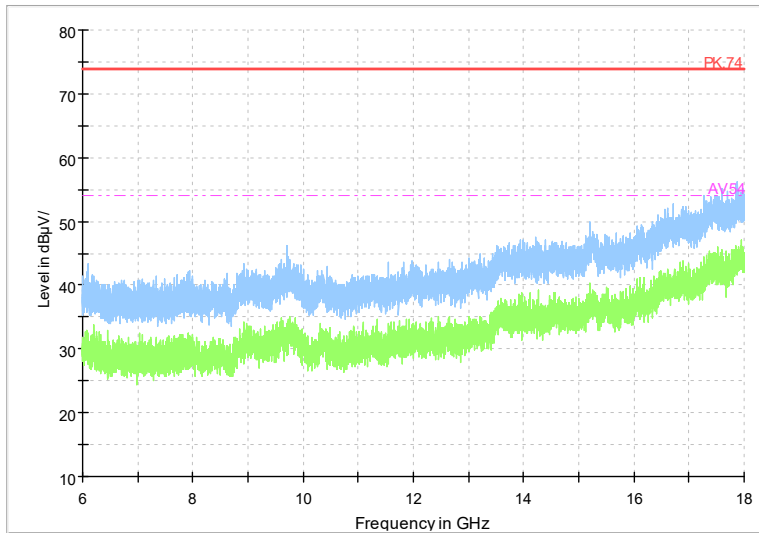

Frequency Range: 18GHz -40GHz
Detector: Av mode and PK mode
Test Mode: 802.11ac(VHT20)

Full Spectrum

Frequency Range: 1GHz -6GHz
Detector: Av mode and PK mode
Test Mode: 802.11ax(HE20)

Full Spectrum

Frequency Range: 6GHz -18GHz
Detector: Av mode and PK mode
Test Mode: 802.11ax(HE20)

Full Spectrum

Frequency Range: 18GHz -40GHz
Detector: Av mode and PK mode
Test Mode: 802.11ax(HE20)

Full Spectrum

Frequency Range: 1GHz -6GHz
Detector: Av mode and PK mode
Test Mode: 802.11be(HE20)

Full Spectrum

Frequency Range: 6GHz -18GHz
Detector: Av mode and PK mode
Test Mode: 802.11be(HE20)

Frequency Range: 18GHz -40GHz
Detector: Av mode and PK mode
Test Mode: 802.11be(HE20)

Carrier frequency (MHz): 5270
Channel No.:54