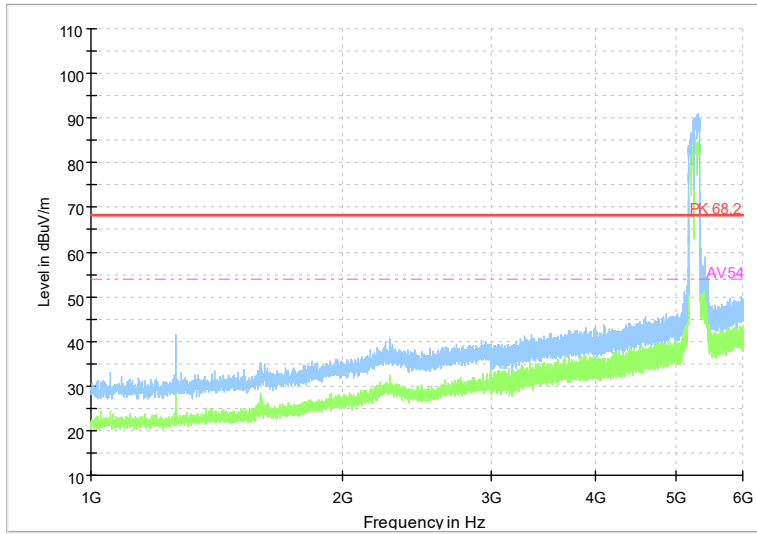

Frequency Range: 6GHz -18GHz
Detector: Av mode and PK mode
Test Mode: 802.11be(EHT80)

Full Spectrum

Frequency Range: 18GHz -40GHz
Detector: Av mode and PK mode
Test Mode: 802.11be(EHT80)

Carrier frequency (MHz): 5250
Channel No.:50

Full Spectrum

Frequency Range: 1GHz -6GHz
Detector: Av mode and PK mode
Modulation type: 802.11ac(VHT160)

Full Spectrum

Frequency Range: 6GHz -18GHz
Detector: Av mode and PK mode
Modulation type: 802.11ac(VHT160)

Full Spectrum

Frequency Range: 18GHz -40GHz
Detector: Av mode and PK mode
Modulation type: 802.11ac(VHT160)

Full Spectrum

Frequency Range: 1GHz -6GHz
Detector: Av mode and PK mode
Modulation type: 802.11ax(HE160)