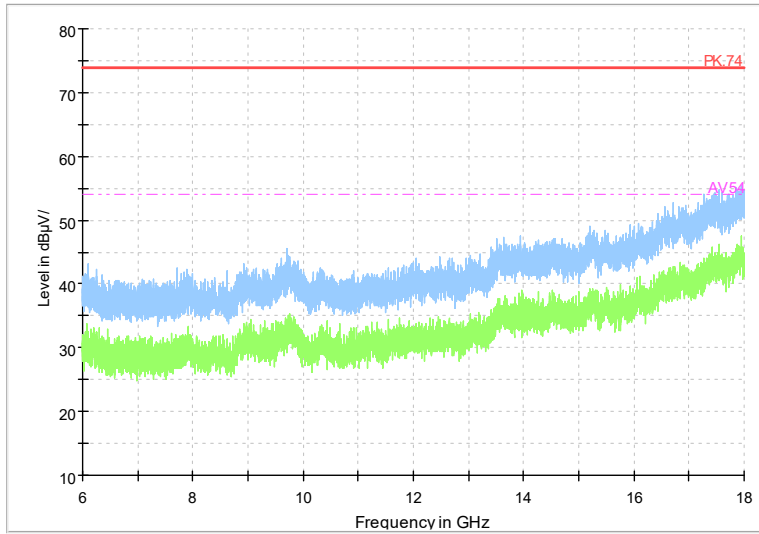

Full Spectrum

Frequency Range: 18GHz -40GHz
Detector: Av mode and PK mode
Test Mode: 802.11ax(HE80)

Full Spectrum

Frequency Range: 1GHz -6GHz
Detector: Av mode and PK mode
Test Mode: 802.11be(EHT80)

Full Spectrum

Frequency Range: 6GHz -18GHz
Detector: Av mode and PK mode
Test Mode: 802.11be(EHT80)

Full Spectrum

Frequency Range: 18GHz -40GHz
Detector: Av mode and PK mode
Test Mode: 802.11be(EHT80)

Carrier frequency (MHz): 5250
Channel No.:50

Full Spectrum

Frequency Range: 1GHz -6GHz
Detector: Av mode and PK mode
Modulation type: 802.11ac(VHT160)

Full Spectrum

Frequency Range: 6GHz -18GHz
Detector: Av mode and PK mode
Modulation type: 802.11ac(VHT160)