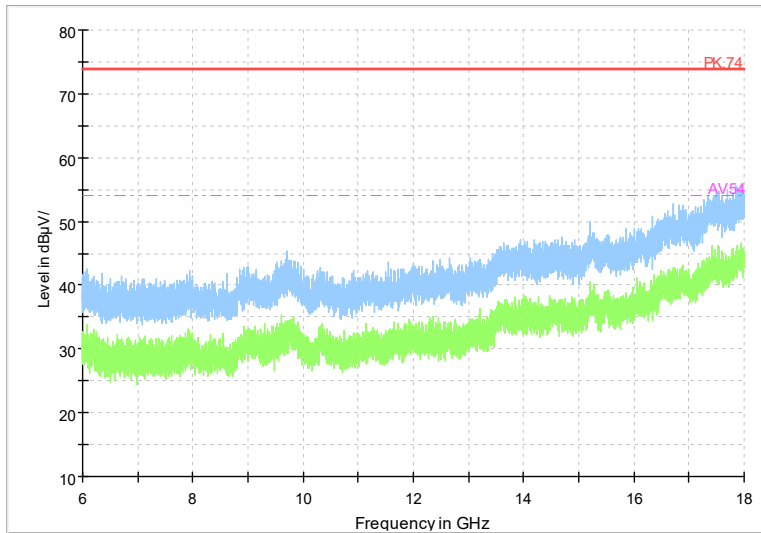

Full Spectrum

Frequency Range: 6GHz -18GHz
Detector: Av mode and PK mode
Test Mode: 802.11ac(VHT40)

Full Spectrum

Frequency Range: 18GHz -40GHz
Detector: Av mode and PK mode
Test Mode: 802.11ac(VHT40)

Full Spectrum

Frequency Range: 1GHz -6GHz
Detector: Av mode and PK mode
Test Mode: 802.11ax(HE 40)

Full Spectrum

Frequency Range: 6GHz -18GHz
Detector: Av mode and PK mode
Test Mode: 802.11ax(HE 40)

Full Spectrum

Frequency Range: 18GHz -40GHz
Detector: Av mode and PK mode
Test Mode: 802.11ax(HE40)

Full Spectrum

Frequency Range: 1GHz -6GHz
Detector: Av mode and PK mode
Test Mode: 802.11be(EHT40)

Full Spectrum

Frequency Range: 6GHz -18GHz
Detector: Av mode and PK mode
Test Mode: 802.11be(EHT40)