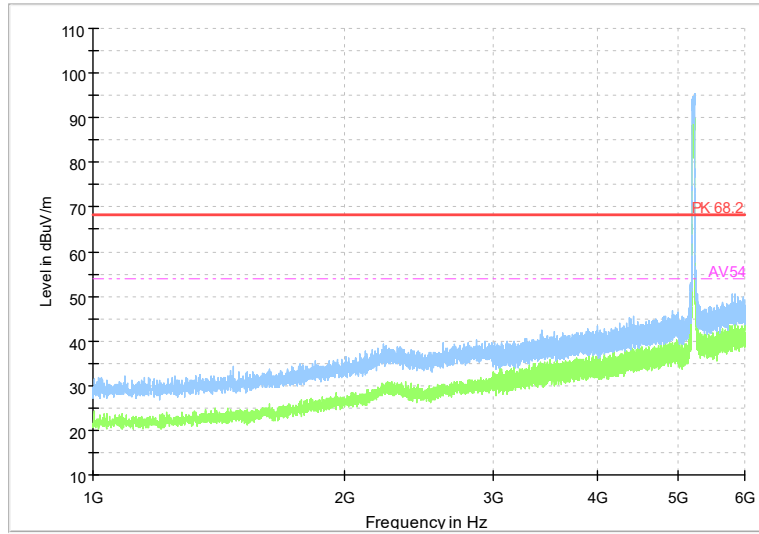

Full Spectrum

Frequency Range: 18GHz -40GHz
Detector: Av mode and PK mode
Test Mode: 802.11ax(HE40)

Full Spectrum

Frequency Range: 1GHz -6GHz
Detector: Av mode and PK mode
Test Mode: 802.11be(EHT40)

Full Spectrum

Frequency Range: 6GHz -18GHz
Detector: Av mode and PK mode
Test Mode: 802.11be(EHT40)

Full Spectrum

Frequency Range: 18GHz -40GHz
Detector: Av mode and PK mode
Test Mode: 802.11be(EHT40)

Carrier frequency (MHz): 5210
Channel No.:42

Full Spectrum

Frequency Range: 1GHz -6GHz
Detector: Av mode and PK mode
Test Mode: 802.11ac(VHT80)

Full Spectrum

Frequency Range: 6GHz -18GHz
Detector: Av mode and PK mode
Test Mode: 802.11ac(VHT80)

Full Spectrum