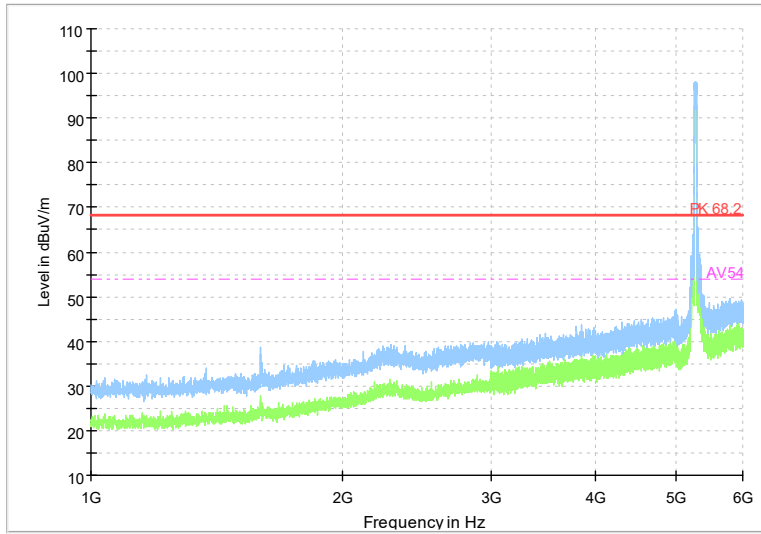

Frequency Range: 6GHz -18GHz
Detector: Av mode and PK mode
Test Mode: 802.11be(HE20)

Frequency Range: 18GHz -40GHz
Detector: Av mode and PK mode
Test Mode: 802.11be(HE20)

Carrier frequency (MHz): 5270
Channel No.:54

Frequency Range: 1GHz -6GHz
Detector: Av mode and PK mode
Modulation type: 802.11n(HT40)

Full Spectrum

Frequency Range: 6GHz -18GHz
Detector: Av mode and PK mode
Modulation type: 802.11n(HT40)

Full Spectrum

Frequency Range: 18GHz -40GHz
Detector: Av mode and PK mode
Modulation type: 802.11n(HT40)

Full Spectrum

Frequency Range: 1GHz -6GHz
Detector: Av mode and PK mode
Test Mode: 802.11ac(VHT40)

Full Spectrum