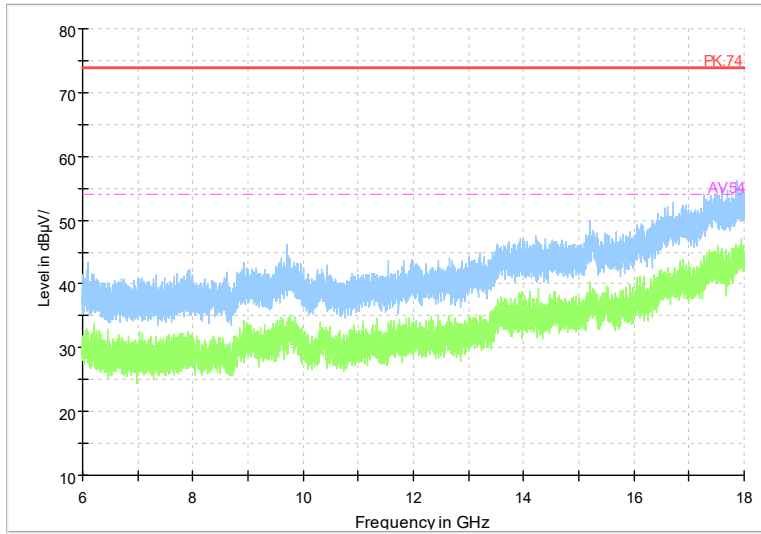

Frequency Range: 6GHz -18GHz
Detector: Av mode and PK mode
Test Mode: 802.11be(EHT40)

Full Spectrum

Frequency Range: 18GHz -40GHz
Detector: Av mode and PK mode
Test Mode: 802.11be(EHT40)

Carrier frequency (MHz): 5210
Channel No.:42

Full Spectrum

Frequency Range: 1GHz -6GHz
Detector: Av mode and PK mode
Test Mode: 802.11ac(VHT80)

Full Spectrum

Frequency Range: 6GHz -18GHz
Detector: Av mode and PK mode
Test Mode: 802.11ac(VHT80)

Full Spectrum

Frequency Range: 18GHz -40GHz
 Detector: Av mode and PK mode
 Test Mode: 802.11ac(VHT80)

Full Spectrum

Frequency Range: 1GHz -6GHz
 Detector: Av mode and PK mode
 Test Mode: 802.11ax(HE80)

Full Spectrum

Frequency Range: 6GHz -18GHz
Detector: Av mode and PK mode
Test Mode: 802.11ax(HE80)