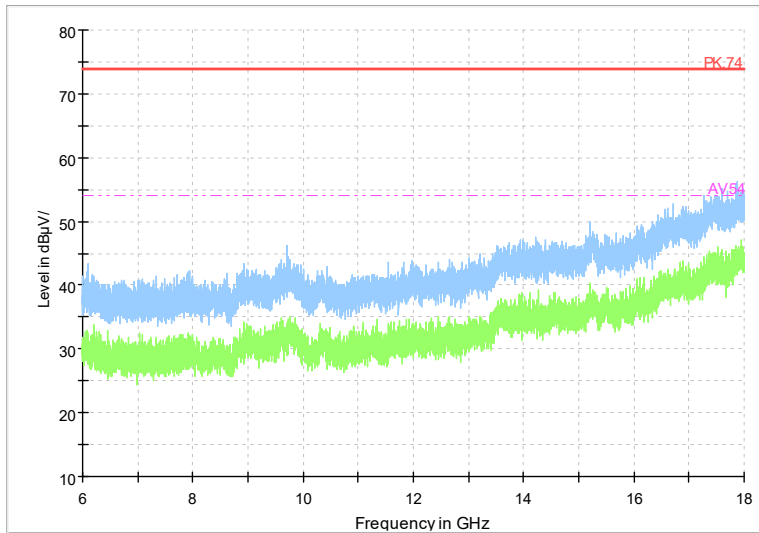

Frequency Range: 6GHz -18GHz
Detector: Av mode and PK mode
Test Mode: 802.11ac(VHT20)

Full Spectrum

Frequency Range: 18GHz -40GHz
Detector: Av mode and PK mode
Test Mode: 802.11ac(VHT20)

Full Spectrum

Frequency Range: 1GHz -6GHz
Detector: Av mode and PK mode
Test Mode: 802.11ax(HE20)

Full Spectrum

Frequency Range: 6GHz -18GHz
Detector: Av mode and PK mode
Test Mode: 802.11ax(HE20)

Full Spectrum

Frequency Range: 18GHz -40GHz
Detector: Av mode and PK mode
Test Mode: 802.11ax(HE20)

Full Spectrum

Frequency Range: 1GHz -6GHz
Detector: Av mode and PK mode
Test Mode: 802.11be(HE20)

Full Spectrum

Frequency Range: 6GHz -18GHz
Detector: Av mode and PK mode
Test Mode: 802.11be(HE20)

Full Spectrum

Frequency Range: 18GHz -40GHz
Detector: Av mode and PK mode
Test Mode: 802.11be(HE20)