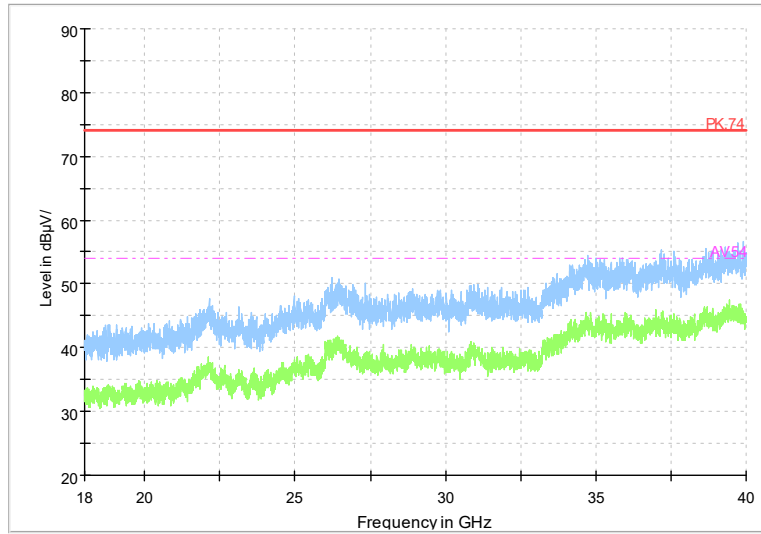

Frequency Range: 18GHz -40GHz
 Detector: Av mode and PK mode
 Test Mode: 802.11ac(VHT80)

Full Spectrum

Frequency Range: 1GHz -6GHz
 Detector: Av mode and PK mode
 Test Mode: 802.11ax(HE80)

Full Spectrum

Frequency Range: 6GHz -18GHz
Detector: Av mode and PK mode
Test Mode: 802.11ax(HE80)

Full Spectrum

Frequency Range: 18GHz -40GHz
Detector: Av mode and PK mode
Test Mode: 802.11ax(HE80)

Full Spectrum

Frequency Range: 1GHz -6GHz
Detector: Av mode and PK mode
Test Mode: 802.11be(EHT80)

Full Spectrum

Frequency Range: 6GHz -18GHz
Detector: Av mode and PK mode
Test Mode: 802.11be(EHT80)

Full Spectrum

Frequency Range: 18GHz -40GHz
Detector: Av mode and PK mode
Test Mode: 802.11be(EHT80)

Carrier frequency (MHz): 5250
Channel No.:50