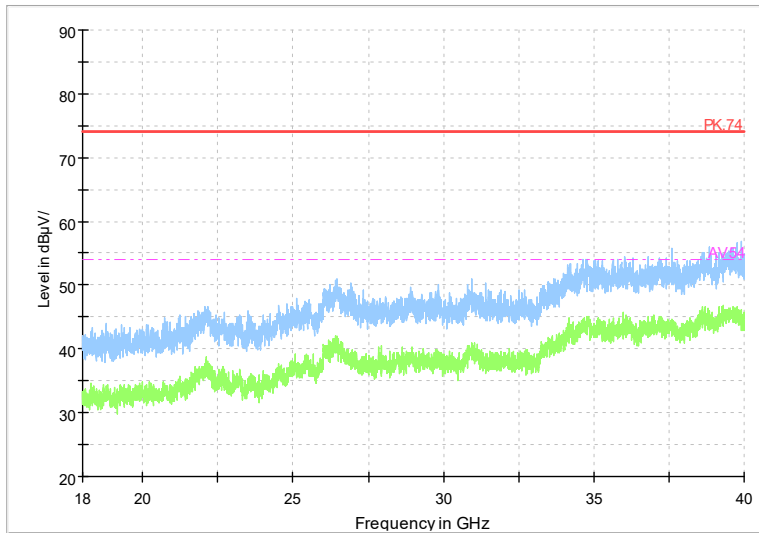

Full Spectrum

Frequency Range: 1GHz -6GHz
Detector: Av mode and PK mode
Test Mode: 802.11ac(VHT20)

Full Spectrum

Frequency Range: 6GHz -18GHz
Detector: Av mode and PK mode
Test Mode: 802.11ac(VHT20)

Full Spectrum

Frequency Range: 18GHz -40GHz
Detector: Av mode and PK mode
Test Mode: 802.11ac(VHT20)

Full Spectrum

Frequency Range: 1GHz -6GHz
Detector: Av mode and PK mode
Test Mode: 802.11ax(HE20)

Full Spectrum

Frequency Range: 6GHz -18GHz
Detector: Av mode and PK mode
Test Mode: 802.11ax(HE20)

Full Spectrum

Frequency Range: 18GHz -40GHz
Detector: Av mode and PK mode
Test Mode: 802.11ax(HE20)

Full Spectrum

Frequency Range: 1GHz -6GHz
Detector: Av mode and PK mode
Test Mode: 802.11be(HE20)

Full Spectrum