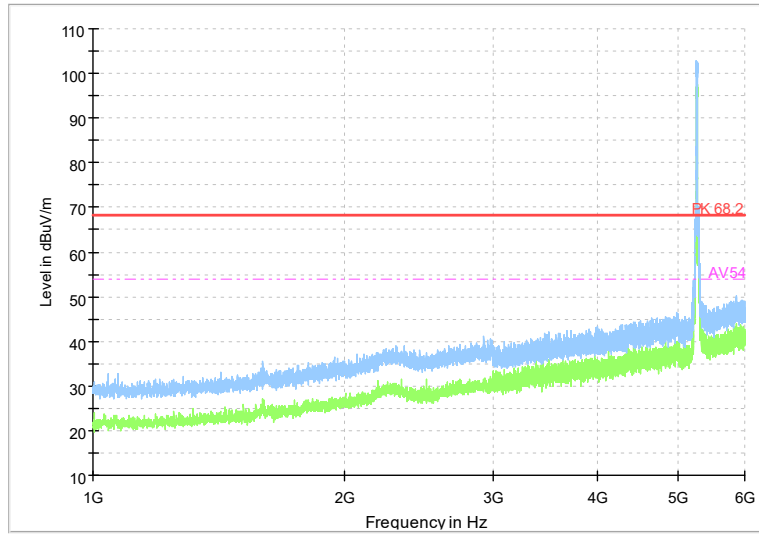

Full Spectrum

Frequency Range: 6GHz -18GHz
Detector: Av mode and PK mode
Modulation type: 802.11a

Full Spectrum

Frequency Range: 18GHz -40GHz
Detector: Av mode and PK mode
Modulation type: 802.11a

Full Spectrum

Frequency Range: 1GHz -6GHz
Detector: Av mode and PK mode
Modulation type: 802.11n(HT20)

Full Spectrum

Frequency Range: 6GHz -18GHz
Detector: Av mode and PK mode
Modulation type: 802.11n(HT20)

Full Spectrum

Frequency Range: 18GHz -40GHz
Detector: Av mode and PK mode
Modulation type: 802.11n(HT20)

Full Spectrum

Frequency Range: 1GHz -6GHz
Detector: Av mode and PK mode
Test Mode: 802.11ac(VHT20)

Full Spectrum