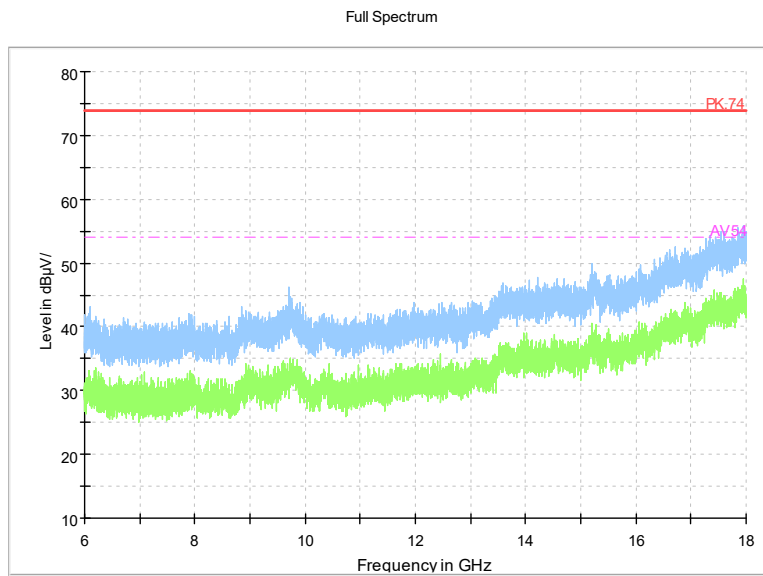

Frequency Range: 1GHz -6GHz
Detector: Av mode and PK mode
Test Mode: 802.11ax(HE20)

Full Spectrum

Frequency Range: 6GHz -18GHz
Detector: Av mode and PK mode
Test Mode: 802.11ax(HE20)

Full Spectrum

Frequency Range: 18GHz -40GHz
Detector: Av mode and PK mode
Test Mode: 802.11ax(HE20)

Full Spectrum

Frequency Range: 1GHz -6GHz
Detector: Av mode and PK mode
Test Mode: 802.11be(HE20)

Full Spectrum

Frequency Range: 6GHz -18GHz
Detector: Av mode and PK mode
Test Mode: 802.11be(HE20)

Full Spectrum

Frequency Range: 18GHz -40GHz
Detector: Av mode and PK mode
Test Mode: 802.11be(HE20)

Carrier frequency (MHz): 5190
Channel No.:38

Frequency Range: 1GHz -6GHz
Detector: Av mode and PK mode
Modulation type: 802.11n(HT40)