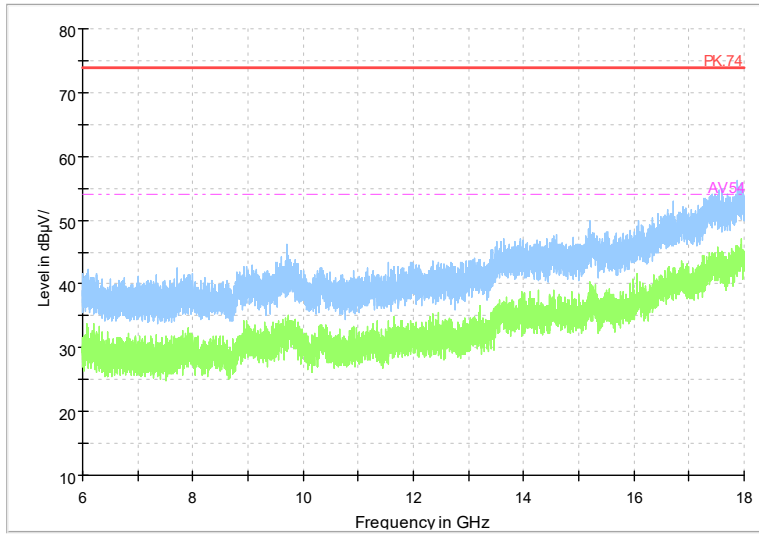

Full Spectrum

Frequency Range: 6GHz -18GHz
Detector: Av mode and PK mode
Test Mode: 802.11ax(HE 40)

Full Spectrum

Frequency Range: 18GHz -40GHz
Detector: Av mode and PK mode
Test Mode: 802.11ax(HE40)

Full Spectrum

Frequency Range: 1GHz -6GHz
Detector: Av mode and PK mode
Test Mode: 802.11be(EHT40)

Full Spectrum

Frequency Range: 6GHz -18GHz
Detector: Av mode and PK mode
Test Mode: 802.11be(EHT40)

Full Spectrum

Frequency Range: 18GHz -40GHz
Detector: Av mode and PK mode
Test Mode: 802.11be(EHT40)

Carrier frequency (MHz): 5310
Channel No.:62

Full Spectrum

Frequency Range: 1GHz -6GHz
Detector: Av mode and PK mode
Modulation type: 802.11n(HT40)

Full Spectrum

Frequency Range: 6GHz -18GHz
Detector: Av mode and PK mode
Modulation type: 802.11n(HT40)