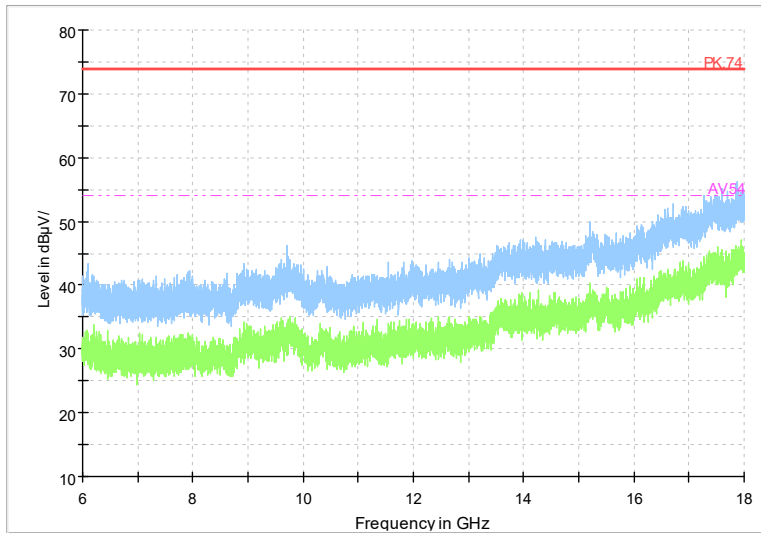

Frequency Range: 18GHz -40GHz
 Detector: Av mode and PK mode
 Test Mode: 802.11ac(VHT80)

Full Spectrum

Frequency Range: 1GHz -6GHz
 Detector: Av mode and PK mode
 Test Mode: 802.11ax(HE80)

Full Spectrum

Frequency Range: 6GHz -18GHz
Detector: Av mode and PK mode
Test Mode: 802.11ax(HE80)

Full Spectrum

Frequency Range: 18GHz -40GHz
Detector: Av mode and PK mode
Test Mode: 802.11ax(HE80)

Full Spectrum

Frequency Range: 1GHz -6GHz
Detector: Av mode and PK mode
Test Mode: 802.11be(EHT80)

Full Spectrum

Frequency Range: 6GHz -18GHz
Detector: Av mode and PK mode
Test Mode: 802.11be(EHT80)

Full Spectrum

Frequency Range: 18GHz -40GHz
Detector: Av mode and PK mode
Test Mode: 802.11be(EHT80)

Carrier frequency (MHz): 5250
Channel No.:50