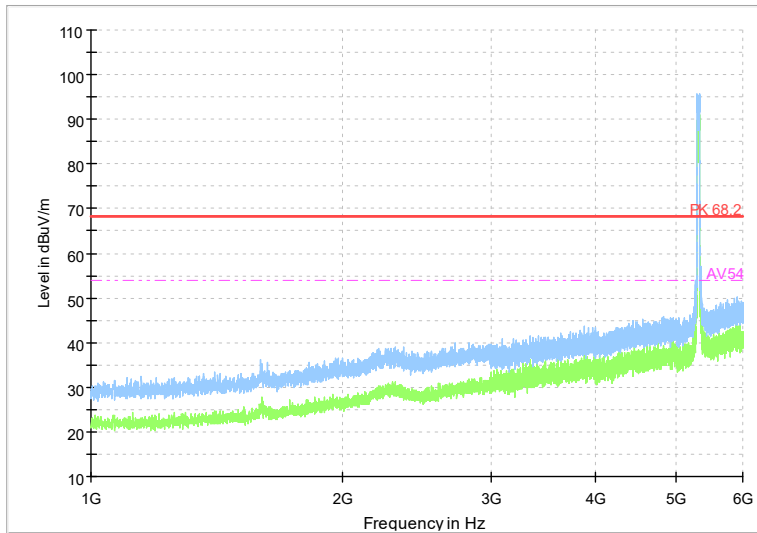

Full Spectrum

Frequency Range: 18GHz -40GHz
Detector: Av mode and PK mode
Modulation type: 802.11n(HT40)

Full Spectrum

Frequency Range: 1GHz -6GHz
Detector: Av mode and PK mode
Test Mode: 802.11ac(VHT40)

Full Spectrum

Frequency Range: 6GHz -18GHz
Detector: Av mode and PK mode
Test Mode: 802.11ac(VHT40)

Full Spectrum

Frequency Range: 18GHz -40GHz
Detector: Av mode and PK mode
Test Mode: 802.11ac(VHT40)

Full Spectrum

Frequency Range: 1GHz -6GHz
Detector: Av mode and PK mode
Test Mode: 802.11ax(HE 40)

Full Spectrum

Frequency Range: 6GHz -18GHz
Detector: Av mode and PK mode
Test Mode: 802.11ax(HE 40)

Full Spectrum

Frequency Range: 18GHz -40GHz
Detector: Av mode and PK mode
Test Mode: 802.11ax(HE40)