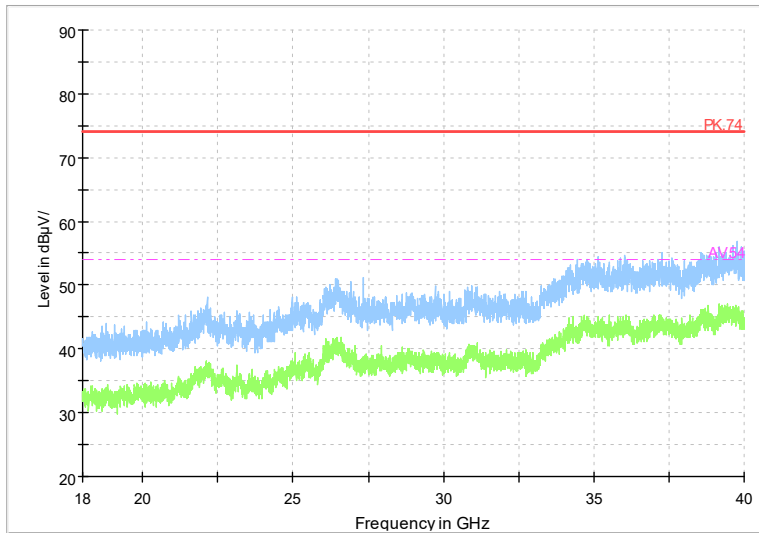

Frequency Range: 6GHz -18GHz
Detector: Av mode and PK mode
Test Mode: 802.11be(EHT80)

Full Spectrum

Frequency Range: 18GHz -40GHz
Detector: Av mode and PK mode
Test Mode: 802.11be(EHT80)

Carrier frequency (MHz): 5250
Channel No.:50

Full Spectrum

Frequency Range: 1GHz -6GHz
Detector: Av mode and PK mode
Modulation type: 802.11ac(VHT160)

Full Spectrum

Frequency Range: 6GHz -18GHz
Detector: Av mode and PK mode
Modulation type: 802.11ac(VHT160)

Full Spectrum

Frequency Range: 18GHz -40GHz
Detector: Av mode and PK mode
Modulation type: 802.11ac(VHT160)

Full Spectrum

Frequency Range: 1GHz -6GHz
Detector: Av mode and PK mode
Modulation type: 802.11ax(HE160)

Full Spectrum

Frequency Range: 6GHz -18GHz
Detector: Av mode and PK mode
Modulation type: 802.11ax(HE160)

Full Spectrum

Frequency Range: 18GHz -40GHz
Detector: Av mode and PK mode
Modulation type: 802.11ax(HE160)