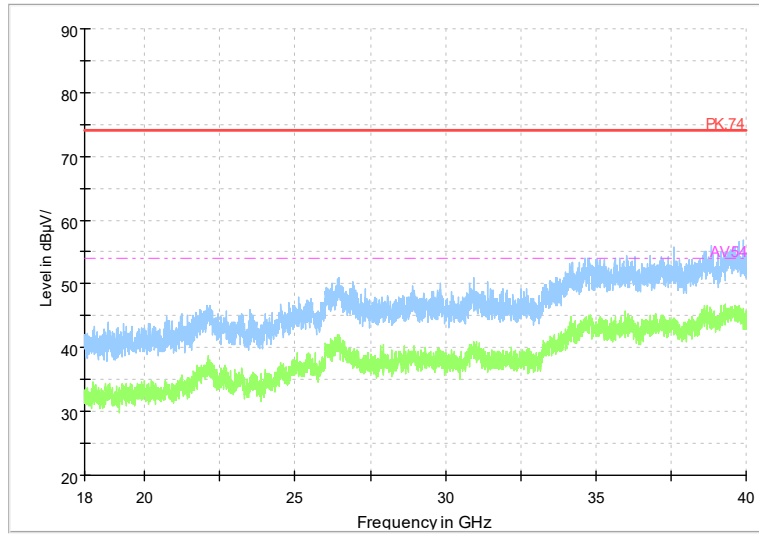

Frequency Range: 1GHz -6GHz
 Detector: Av mode and PK mode
 Test Mode: 802.11ac(VHT20)

Full Spectrum

Frequency Range: 6GHz -18GHz
Detector: Av mode and PK mode
Test Mode: 802.11ac(VHT20)

Full Spectrum

Frequency Range: 18GHz -40GHz
Detector: Av mode and PK mode
Test Mode: 802.11ac(VHT20)

Full Spectrum

Frequency Range: 1GHz -6GHz
Detector: Av mode and PK mode
Test Mode: 802.11ax(HE20)

Full Spectrum

Frequency Range: 6GHz -18GHz
Detector: Av mode and PK mode
Test Mode: 802.11ax(HE20)

Full Spectrum

Frequency Range: 18GHz -40GHz
Detector: Av mode and PK mode
Test Mode: 802.11ax(HE20)

Full Spectrum

Frequency Range: 1GHz -6GHz
Detector: Av mode and PK mode
Test Mode: 802.11be(HE20)

Full Spectrum

Frequency Range: 6GHz -18GHz
Detector: Av mode and PK mode
Test Mode: 802.11be(HE20)