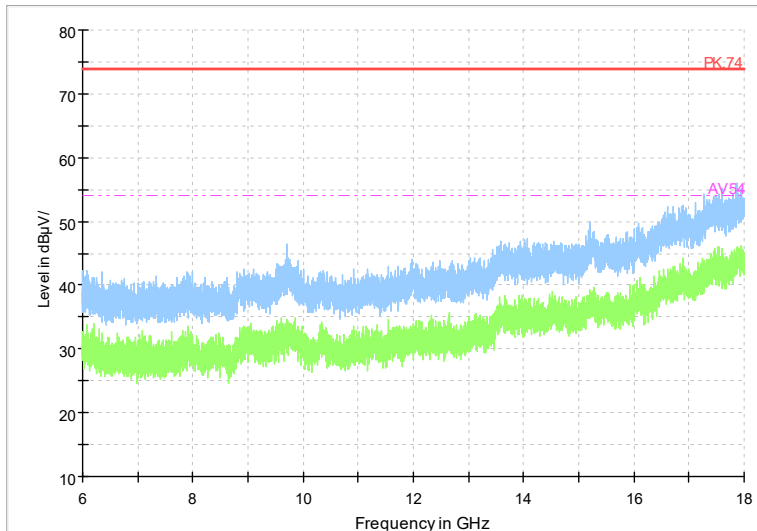

Frequency Range: 18GHz -40GHz
Detector: Av mode and PK mode
Test Mode: 802.11ax(HE40)

Full Spectrum

Frequency Range: 1GHz -6GHz
Detector: Av mode and PK mode
Test Mode: 802.11be(EHT40)

Full Spectrum

Frequency Range: 6GHz -18GHz
Detector: Av mode and PK mode
Test Mode: 802.11be(EHT40)

Full Spectrum

Frequency Range: 18GHz -40GHz
Detector: Av mode and PK mode
Test Mode: 802.11be(EHT40)

Carrier frequency (MHz): 5230
Channel No.:46

Full Spectrum

Frequency Range: 1GHz -6GHz
Detector: Av mode and PK mode
Modulation type: 802.11n(HT40)

Full Spectrum

Frequency Range: 6GHz -18GHz
Detector: Av mode and PK mode
Modulation type: 802.11n(HT40)

Full Spectrum

Frequency Range: 18GHz -40GHz
Detector: Av mode and PK mode
Modulation type: 802.11n(HT40)