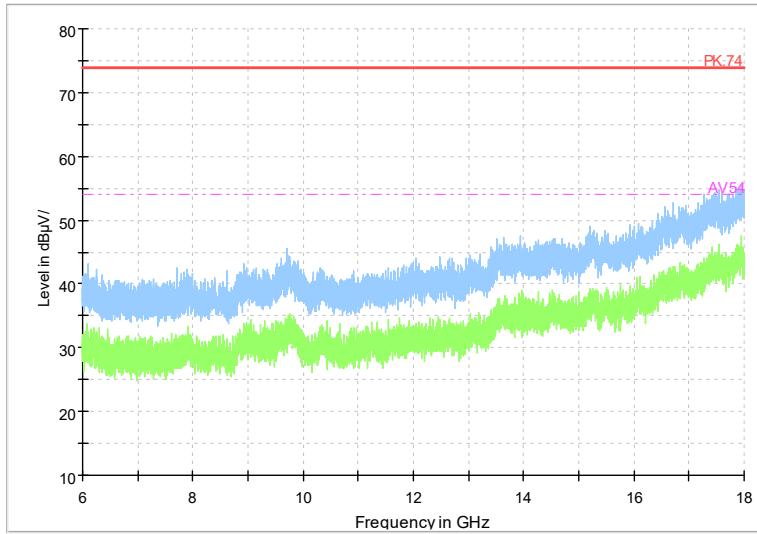

Full Spectrum

Frequency Range: 18GHz -40GHz
Detector: Av mode and PK mode
Modulation type: 802.11ac(VHT160)

Full Spectrum

Frequency Range: 1GHz -6GHz
Detector: Av mode and PK mode
Modulation type: 802.11ax(HE160)

Full Spectrum

Frequency Range: 6GHz -18GHz
Detector: Av mode and PK mode
Modulation type: 802.11ax(HE160)

Full Spectrum

Frequency Range: 18GHz -40GHz
Detector: Av mode and PK mode
Modulation type: 802.11ax(HE160)

Full Spectrum

Frequency Range: 1GHz -6GHz
Detector: Av mode and PK mode
Modulation type: 802.11be(EHT160)

Full Spectrum

Frequency Range: 6GHz -18GHz
Detector: Av mode and PK mode
Modulation type: 802.11be(EHT160)