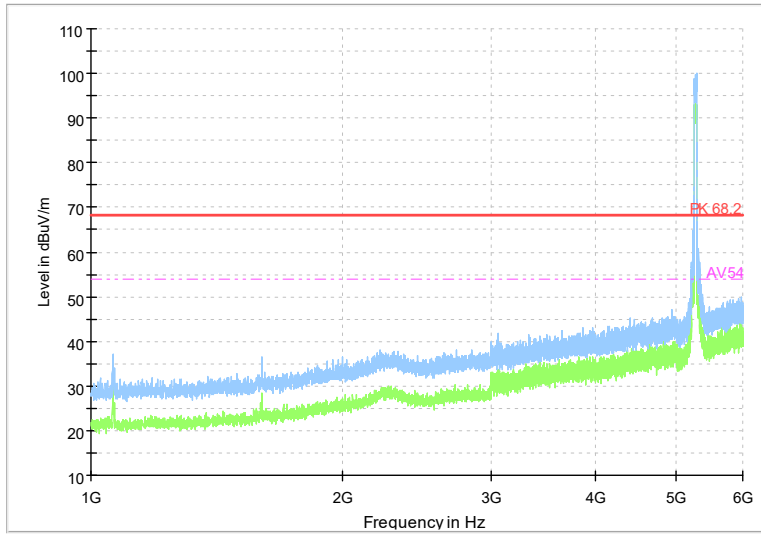

Frequency Range: 6GHz -18GHz
Detector: Av mode and PK mode
Test Mode: 802.11ac(VHT40)

Full Spectrum

Frequency Range: 18GHz -40GHz
Detector: Av mode and PK mode
Test Mode: 802.11ac(VHT40)

Full Spectrum

Frequency Range: 1GHz -6GHz
Detector: Av mode and PK mode
Test Mode: 802.11ax(HE 40)

Full Spectrum

Frequency Range: 6GHz -18GHz
Detector: Av mode and PK mode
Test Mode: 802.11ax(HE 40)

Full Spectrum

Frequency Range: 18GHz -40GHz
Detector: Av mode and PK mode
Test Mode: 802.11ax(HE40)

Full Spectrum

Frequency Range: 1GHz -6GHz
Detector: Av mode and PK mode
Test Mode: 802.11be(EHT40)

Full Spectrum

Frequency Range: 6GHz -18GHz
Detector: Av mode and PK mode
Test Mode: 802.11be(EHT40)

Full Spectrum

Frequency Range: 18GHz -40GHz
Detector: Av mode and PK mode
Test Mode: 802.11be(EHT40)