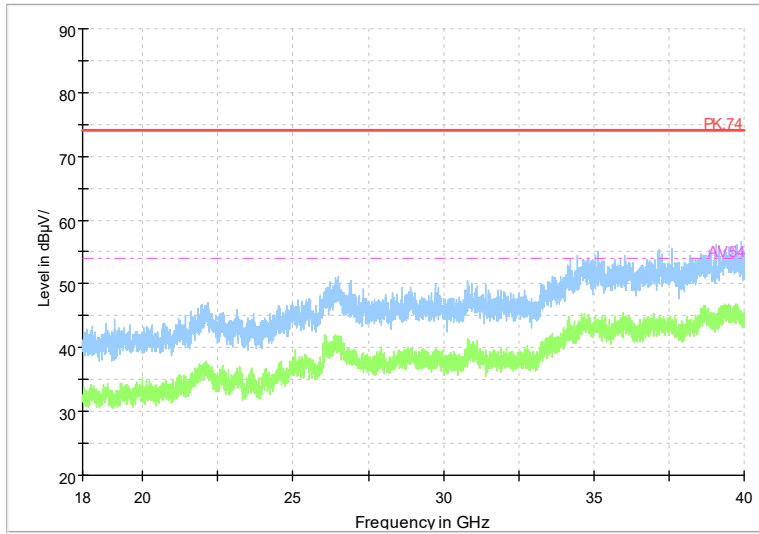

Frequency Range: 1GHz -6GHz
Detector: Av mode and PK mode
Modulation type: 802.11n(HT20)

Full Spectrum

Frequency Range: 6GHz -18GHz
Detector: Av mode and PK mode
Modulation type: 802.11n(HT20)

Full Spectrum

Frequency Range: 18GHz -40GHz
Detector: Av mode and PK mode
Modulation type: 802.11n(HT20)

Full Spectrum

Frequency Range: 1GHz -6GHz
Detector: Av mode and PK mode
Test Mode: 802.11ac(VHT20)

Full Spectrum

Frequency Range: 6GHz -18GHz
Detector: Av mode and PK mode
Test Mode: 802.11ac(VHT20)

Full Spectrum

Frequency Range: 18GHz -40GHz
Detector: Av mode and PK mode
Test Mode: 802.11ac(VHT20)

Full Spectrum

Frequency Range: 1GHz -6GHz
Detector: Av mode and PK mode
Test Mode: 802.11ax(HE20)