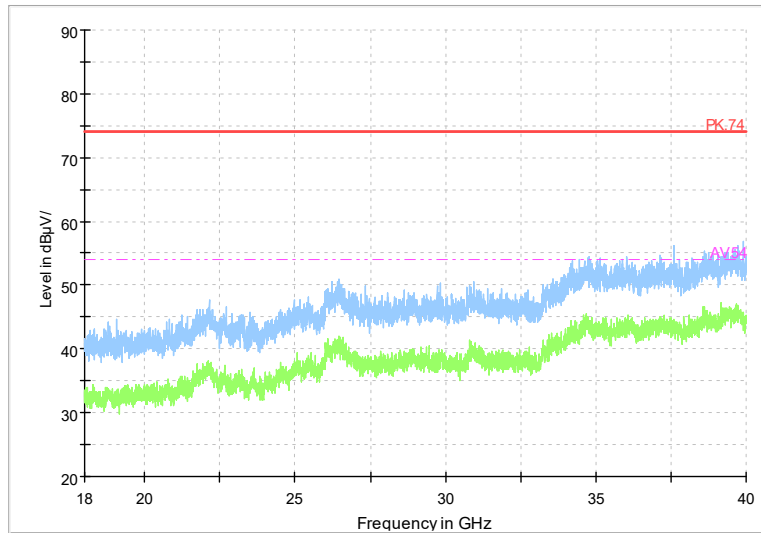

Frequency Range: 18GHz -40GHz
Detector: Av mode and PK mode
Test Mode: 802.11ac(VHT40)

Full Spectrum

Frequency Range: 1GHz -6GHz
Detector: Av mode and PK mode
Test Mode: 802.11ax(HE 40)

Full Spectrum

Frequency Range: 6GHz -18GHz
Detector: Av mode and PK mode
Test Mode: 802.11ax(HE 40)

Full Spectrum

Frequency Range: 18GHz -40GHz
Detector: Av mode and PK mode
Test Mode: 802.11ax(HE40)

Full Spectrum

Frequency Range: 1GHz -6GHz
Detector: Av mode and PK mode
Test Mode: 802.11be(EHT40)

Full Spectrum

Frequency Range: 6GHz -18GHz
Detector: Av mode and PK mode
Test Mode: 802.11be(EHT40)

Full Spectrum

Frequency Range: 18GHz -40GHz
Detector: Av mode and PK mode
Test Mode: 802.11be(EHT40)

Carrier frequency (MHz): 5210
Channel No.:42