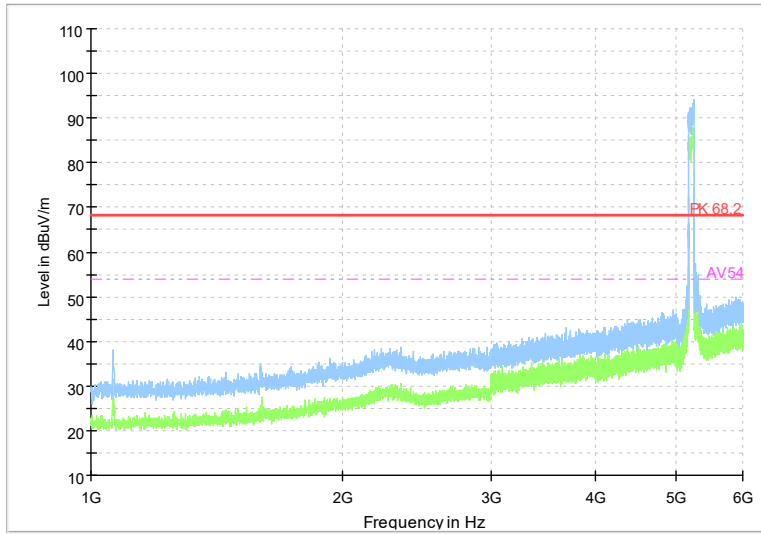

Full Spectrum

Frequency Range: 1GHz -6GHz
Detector: Av mode and PK mode
Test Mode: 802.11ac(VHT80)

Full Spectrum

Frequency Range: 6GHz -18GHz
Detector: Av mode and PK mode
Test Mode: 802.11ac(VHT80)

Full Spectrum

Frequency Range: 18GHz -40GHz
 Detector: Av mode and PK mode
 Test Mode: 802.11ac(VHT80)

Full Spectrum

Frequency Range: 1GHz -6GHz
 Detector: Av mode and PK mode
 Test Mode: 802.11ax(HE80)

Full Spectrum

Frequency Range: 6GHz -18GHz
Detector: Av mode and PK mode
Test Mode: 802.11ax(HE80)

Full Spectrum

Frequency Range: 18GHz -40GHz
Detector: Av mode and PK mode
Test Mode: 802.11ax(HE80)

Full Spectrum

Frequency Range: 1GHz -6GHz
Detector: Av mode and PK mode
Test Mode: 802.11be(EHT80)

Full Spectrum