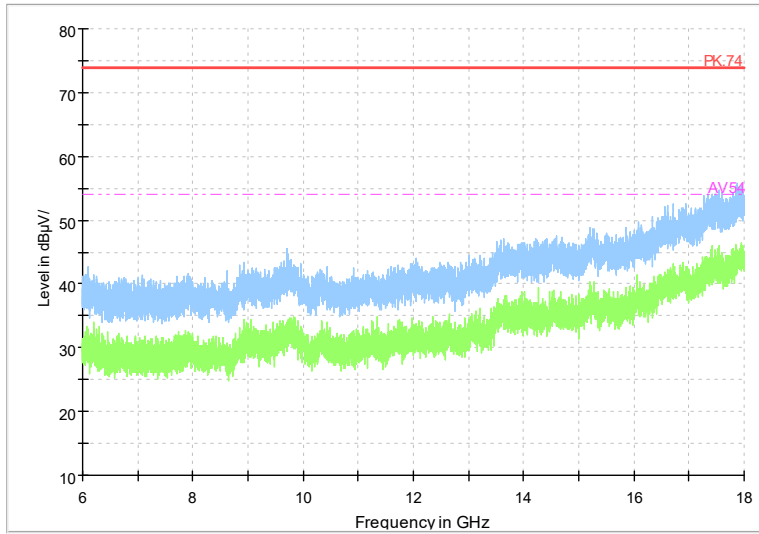

Full Spectrum

Frequency Range: 18GHz -40GHz
Detector: Av mode and PK mode
Test Mode: 802.11ax(HE20)

Full Spectrum

Frequency Range: 1GHz -6GHz
Detector: Av mode and PK mode
Test Mode: 802.11be(HE20)

Full Spectrum

Frequency Range: 6GHz -18GHz
Detector: Av mode and PK mode
Test Mode: 802.11be(HE20)

Frequency Range: 18GHz -40GHz
Detector: Av mode and PK mode
Test Mode: 802.11be(HE20)

Carrier frequency (MHz): 5270
Channel No.:54

Frequency Range: 1GHz -6GHz
Detector: Av mode and PK mode
Modulation type: 802.11n(HT40)

Full Spectrum

Frequency Range: 6GHz -18GHz
Detector: Av mode and PK mode
Modulation type: 802.11n(HT40)

Full Spectrum