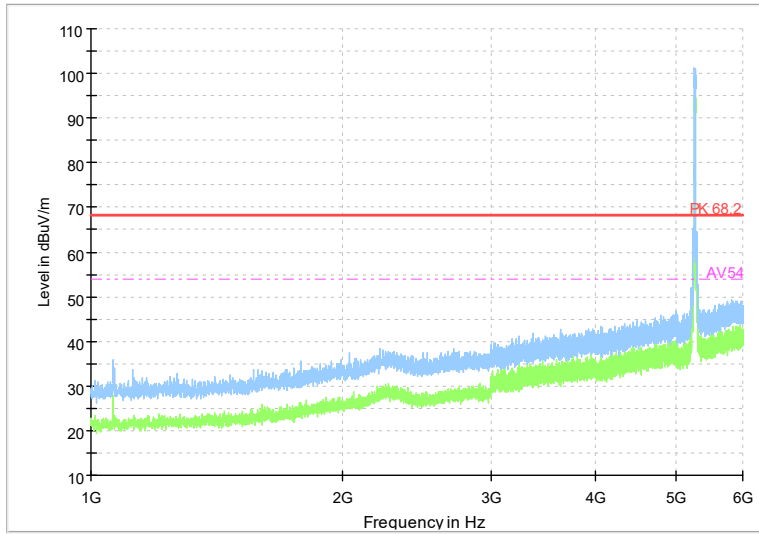

Frequency Range: 6GHz -18GHz
Detector: Av mode and PK mode
Test Mode: 802.11ac(VHT20)

Full Spectrum

Frequency Range: 18GHz -40GHz
Detector: Av mode and PK mode
Test Mode: 802.11ac(VHT20)

Full Spectrum

Frequency Range: 1GHz -6GHz
Detector: Av mode and PK mode
Test Mode: 802.11ax(HE20)

Full Spectrum

Frequency Range: 6GHz -18GHz
Detector: Av mode and PK mode
Test Mode: 802.11ax(HE20)

Full Spectrum

Frequency Range: 18GHz -40GHz
Detector: Av mode and PK mode
Test Mode: 802.11ax(HE20)

Full Spectrum

Frequency Range: 1GHz -6GHz
Detector: Av mode and PK mode
Test Mode: 802.11be(HE20)

Full Spectrum

Frequency Range: 6GHz -18GHz
Detector: Av mode and PK mode
Test Mode: 802.11be(HE20)

Full Spectrum

Frequency Range: 18GHz -40GHz
Detector: Av mode and PK mode
Test Mode: 802.11be(HE20)