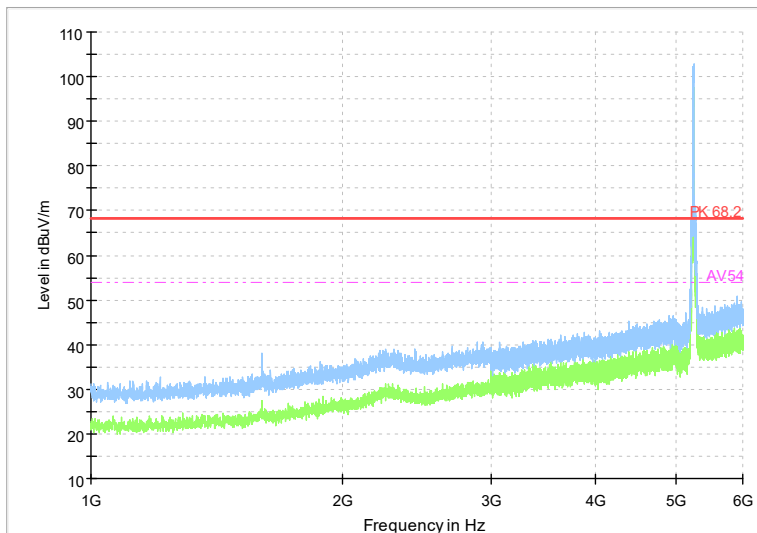

Full Spectrum

Frequency Range: 18GHz -40GHz
Detector: Av mode and PK mode
Modulation type: 802.11n(HT20)

Full Spectrum

Frequency Range: 1GHz -6GHz
Detector: Av mode and PK mode
Test Mode: 802.11ac(VHT20)

Full Spectrum

Frequency Range: 6GHz -18GHz
Detector: Av mode and PK mode
Test Mode: 802.11ac(VHT20)

Full Spectrum

Frequency Range: 18GHz -40GHz
Detector: Av mode and PK mode
Test Mode: 802.11ac(VHT20)

Full Spectrum