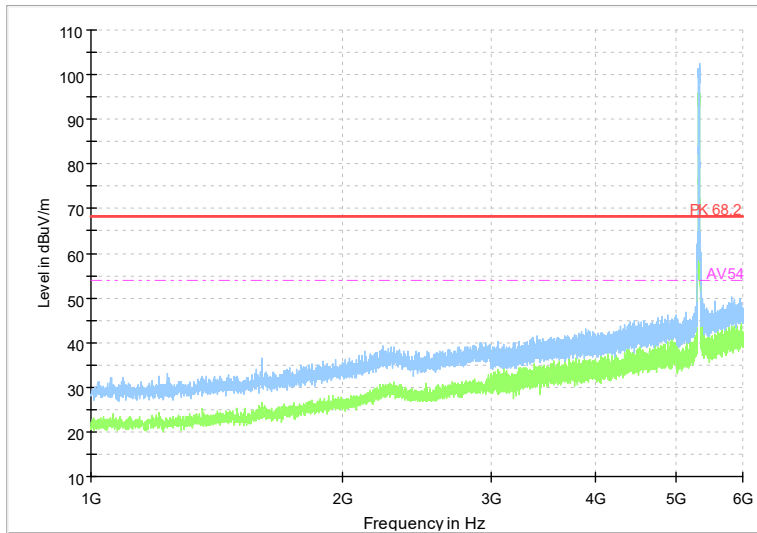

Full Spectrum

Frequency Range: 6GHz -18GHz
Detector: Av mode and PK mode
Modulation type: 802.11n(HT20)

Full Spectrum

Frequency Range: 18GHz -40GHz
Detector: Av mode and PK mode
Modulation type: 802.11n(HT20)

Full Spectrum

Frequency Range: 1GHz -6GHz
Detector: Av mode and PK mode
Test Mode: 802.11ac(VHT20)

Full Spectrum

Frequency Range: 6GHz -18GHz
Detector: Av mode and PK mode
Test Mode: 802.11ac(VHT20)

Full Spectrum

Frequency Range: 18GHz -40GHz
Detector: Av mode and PK mode
Test Mode: 802.11ac(VHT20)

Full Spectrum

Frequency Range: 1GHz -6GHz
Detector: Av mode and PK mode
Test Mode: 802.11ax(HE20)

Full Spectrum

Frequency Range: 6GHz -18GHz
Detector: Av mode and PK mode
Test Mode: 802.11ax(HE20)