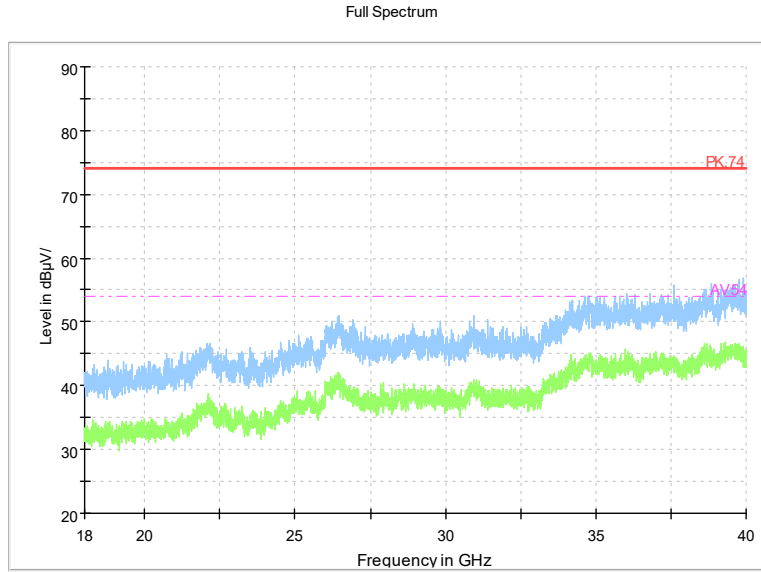

Frequency Range: 18GHz -40GHz
Detector: Av mode and PK mode
Test Mode: 802.11ac(VHT20)

Full Spectrum

Frequency Range: 1GHz -6GHz
Detector: Av mode and PK mode
Test Mode: 802.11ax(HE20)

Full Spectrum

Frequency Range: 6GHz -18GHz
Detector: Av mode and PK mode
Test Mode: 802.11ax(HE20)

Full Spectrum

Frequency Range: 18GHz -40GHz
Detector: Av mode and PK mode
Test Mode: 802.11ax(HE20)

Full Spectrum

Frequency Range: 1GHz -6GHz
Detector: Av mode and PK mode
Test Mode: 802.11be(HE20)

Full Spectrum

Frequency Range: 6GHz -18GHz
Detector: Av mode and PK mode
Test Mode: 802.11be(HE20)

Frequency Range: 18GHz -40GHz
Detector: Av mode and PK mode
Test Mode: 802.11be(HE20)

Carrier frequency (MHz): 5270
Channel No.:54