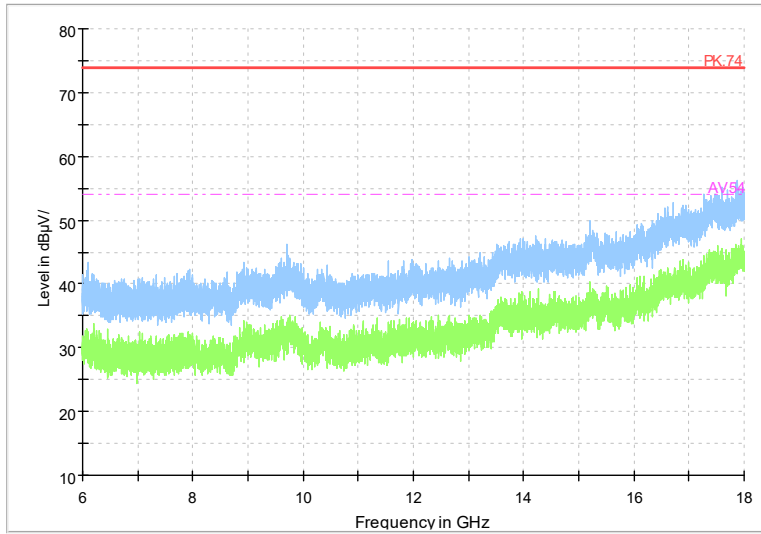

Frequency Range: 1GHz -6GHz
 Detector: Av mode and PK mode
 Test Mode: 802.11ac(VHT20)

Full Spectrum

Frequency Range: 6GHz -18GHz
Detector: Av mode and PK mode
Test Mode: 802.11ac(VHT20)

Full Spectrum

Frequency Range: 18GHz -40GHz
Detector: Av mode and PK mode
Test Mode: 802.11ac(VHT20)

Full Spectrum

Frequency Range: 1GHz -6GHz
Detector: Av mode and PK mode
Test Mode: 802.11ax(HE20)

Full Spectrum

Frequency Range: 6GHz -18GHz
Detector: Av mode and PK mode
Test Mode: 802.11ax(HE20)

Full Spectrum

Frequency Range: 18GHz -40GHz
Detector: Av mode and PK mode
Test Mode: 802.11ax(HE20)

Full Spectrum

Frequency Range: 1GHz -6GHz
Detector: Av mode and PK mode
Test Mode: 802.11be(HE20)

Full Spectrum

Frequency Range: 6GHz -18GHz
Detector: Av mode and PK mode
Test Mode: 802.11be(HE20)