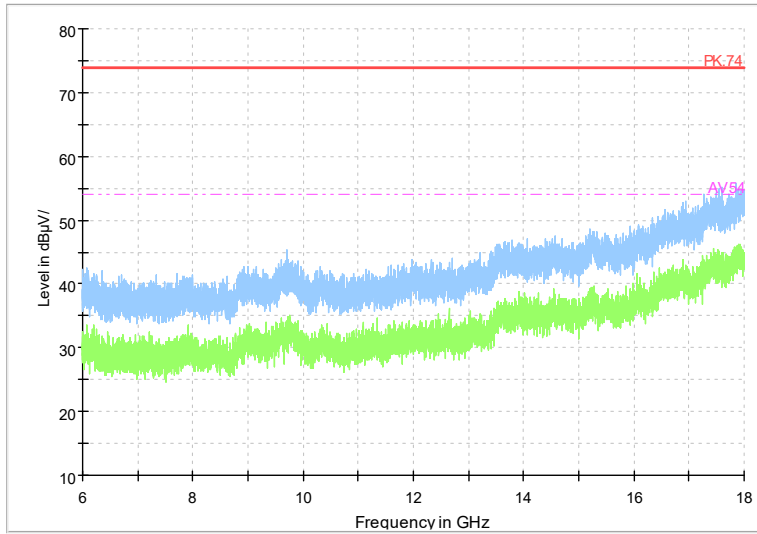

Full Spectrum

Frequency Range: 18GHz -40GHz
Detector: Av mode and PK mode
Modulation type: 802.11a

Full Spectrum

Frequency Range: 1GHz -6GHz
Detector: Av mode and PK mode
Modulation type: 802.11n(HT20)

Full Spectrum

Frequency Range: 6GHz -18GHz
Detector: Av mode and PK mode
Modulation type: 802.11n(HT20)

Full Spectrum

Frequency Range: 18GHz -40GHz
 Detector: Av mode and PK mode
 Modulation type: 802.11n(HT20)

Full Spectrum

Frequency Range: 1GHz -6GHz
 Detector: Av mode and PK mode
 Test Mode: 802.11ac(VHT20)

Full Spectrum

Frequency Range: 6GHz -18GHz
Detector: Av mode and PK mode
Test Mode: 802.11ac(VHT20)

Full Spectrum

Frequency Range: 18GHz -40GHz
Detector: Av mode and PK mode
Test Mode: 802.11ac(VHT20)