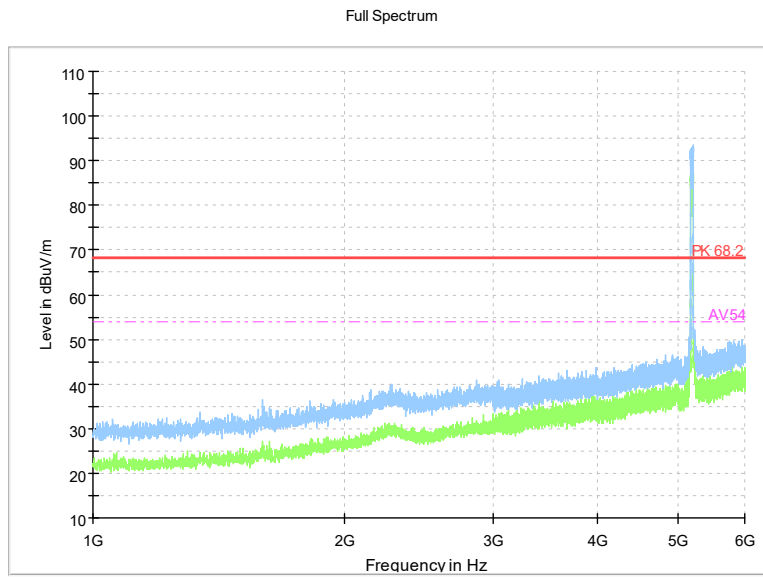

Full Spectrum

Frequency Range: 1GHz -6GHz
Detector: Av mode and PK mode
Test Mode: 802.11be(HE20)

Full Spectrum

Frequency Range: 6GHz -18GHz
Detector: Av mode and PK mode
Test Mode: 802.11be(HE20)

Full Spectrum

Frequency Range: 18GHz -40GHz
Detector: Av mode and PK mode
Test Mode: 802.11be(HE20)

Carrier frequency (MHz): 5190
Channel No.:38

Frequency Range: 1GHz -6GHz
Detector: Av mode and PK mode
Modulation type: 802.11n(HT40)