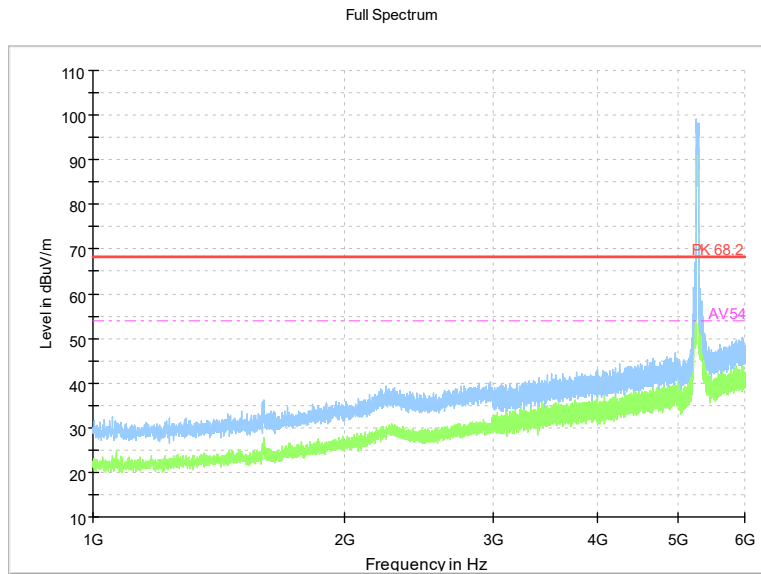

Frequency Range: 18GHz -40GHz
Detector: Av mode and PK mode
Test Mode: 802.11ac(VHT20)

Full Spectrum

Frequency Range: 1GHz -6GHz
Detector: Av mode and PK mode
Test Mode: 802.11ax(HE20)

Full Spectrum

Frequency Range: 6GHz -18GHz
Detector: Av mode and PK mode
Test Mode: 802.11ax(HE20)

Full Spectrum

Frequency Range: 18GHz -40GHz
Detector: Av mode and PK mode
Test Mode: 802.11ax(HE20)

Full Spectrum

Frequency Range: 1GHz -6GHz
Detector: Av mode and PK mode
Test Mode: 802.11be(HE20)

Full Spectrum

Frequency Range: 6GHz -18GHz
Detector: Av mode and PK mode
Test Mode: 802.11be(HE20)

Frequency Range: 18GHz -40GHz
Detector: Av mode and PK mode
Test Mode: 802.11be(HE20)

Carrier frequency (MHz): 5270
Channel No.:54