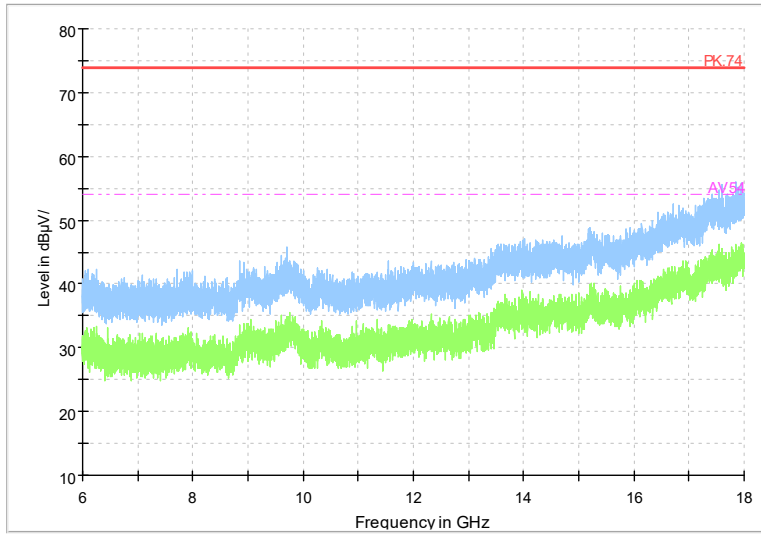

Full Spectrum

Frequency Range: 18GHz -40GHz
Detector: Av mode and PK mode
Test Mode: 802.11be(EHT40)

Carrier frequency (MHz): 5230
Channel No.:46

Full Spectrum

Frequency Range: 1GHz -6GHz
Detector: Av mode and PK mode
Modulation type: 802.11n(HT40)

Full Spectrum

Frequency Range: 6GHz -18GHz
Detector: Av mode and PK mode
Modulation type: 802.11n(HT40)

Full Spectrum

Frequency Range: 18GHz -40GHz
Detector: Av mode and PK mode
Modulation type: 802.11n(HT40)

Full Spectrum

Frequency Range: 1GHz -6GHz
Detector: Av mode and PK mode
Test Mode: 802.11ac(VHT40)

Full Spectrum

Frequency Range: 6GHz -18GHz
Detector: Av mode and PK mode
Test Mode: 802.11ac(VHT40)

Full Spectrum