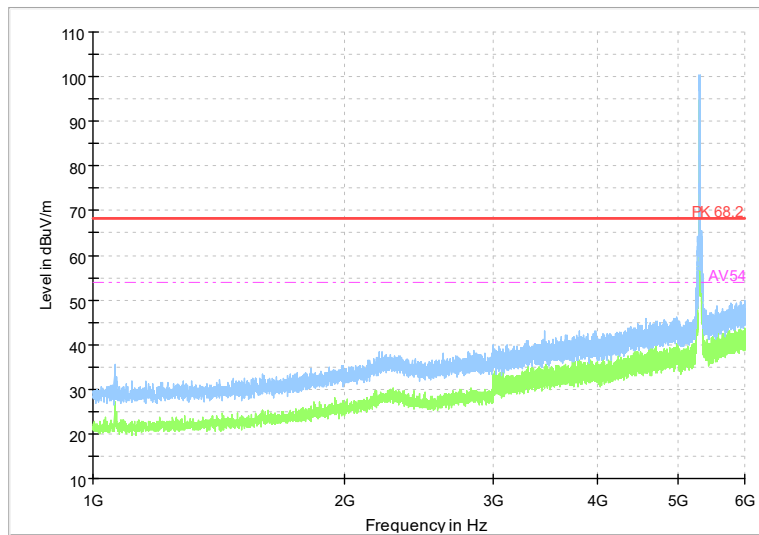

Frequency Range: 1GHz -6GHz
 Detector: Av mode and PK mode
 Test Mode: 802.11ac(VHT20)

Full Spectrum

Frequency Range: 6GHz -18GHz
Detector: Av mode and PK mode
Test Mode: 802.11ac(VHT20)

Full Spectrum

Frequency Range: 18GHz -40GHz
Detector: Av mode and PK mode
Test Mode: 802.11ac(VHT20)

Full Spectrum

Frequency Range: 1GHz -6GHz
Detector: Av mode and PK mode
Test Mode: 802.11ax(HE20)

Full Spectrum

Frequency Range: 6GHz -18GHz
Detector: Av mode and PK mode
Test Mode: 802.11ax(HE20)

Full Spectrum

Frequency Range: 18GHz -40GHz
Detector: Av mode and PK mode
Test Mode: 802.11ax(HE20)

Full Spectrum

Frequency Range: 1GHz -6GHz
Detector: Av mode and PK mode
Test Mode: 802.11be(HE20)

Full Spectrum

Frequency Range: 6GHz -18GHz
Detector: Av mode and PK mode
Test Mode: 802.11be(HE20)