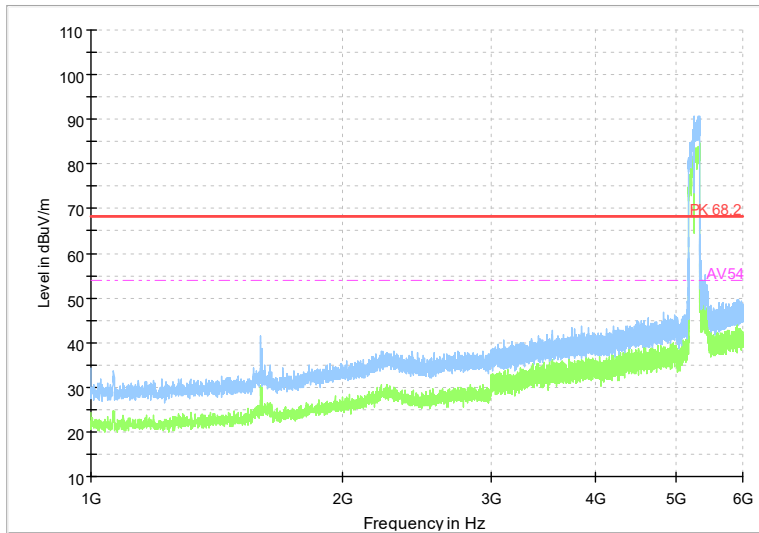

Full Spectrum

Frequency Range: 18GHz -40GHz
Detector: Av mode and PK mode
Modulation type: 802.11ac(VHT160)

Full Spectrum

Frequency Range: 1GHz -6GHz
Detector: Av mode and PK mode
Modulation type: 802.11ax(HE160)

Full Spectrum

Frequency Range: 6GHz -18GHz
Detector: Av mode and PK mode
Modulation type: 802.11ax(HE160)

Full Spectrum

Frequency Range: 18GHz -40GHz
Detector: Av mode and PK mode
Modulation type: 802.11ax(HE160)

Full Spectrum

Frequency Range: 1GHz -6GHz
Detector: Av mode and PK mode
Modulation type: 802.11be(EHT160)

Full Spectrum

Frequency Range: 6GHz -18GHz
Detector: Av mode and PK mode
Modulation type: 802.11be(EHT160)