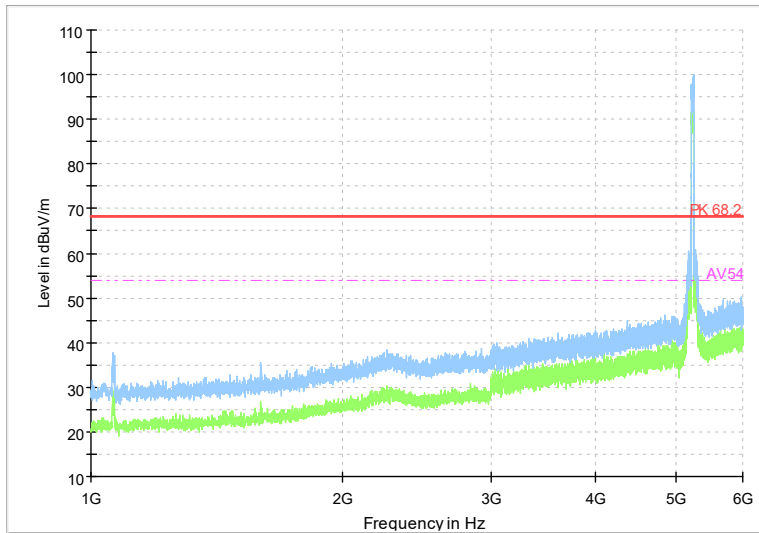

Full Spectrum

Frequency Range: 1GHz -6GHz
Detector: Av mode and PK mode
Test Mode: 802.11ac(VHT40)

Full Spectrum

Frequency Range: 6GHz -18GHz
Detector: Av mode and PK mode
Test Mode: 802.11ac(VHT40)

Full Spectrum

Frequency Range: 18GHz -40GHz
Detector: Av mode and PK mode
Test Mode: 802.11ac(VHT40)

Full Spectrum

Frequency Range: 1GHz -6GHz
Detector: Av mode and PK mode
Test Mode: 802.11ax(HE 40)

Full Spectrum

Frequency Range: 6GHz -18GHz
Detector: Av mode and PK mode
Test Mode: 802.11ax(HE 40)

Full Spectrum

Frequency Range: 18GHz -40GHz
Detector: Av mode and PK mode
Test Mode: 802.11ax(HE40)

Full Spectrum

Frequency Range: 1GHz -6GHz
Detector: Av mode and PK mode
Test Mode: 802.11be(EHT40)

Full Spectrum