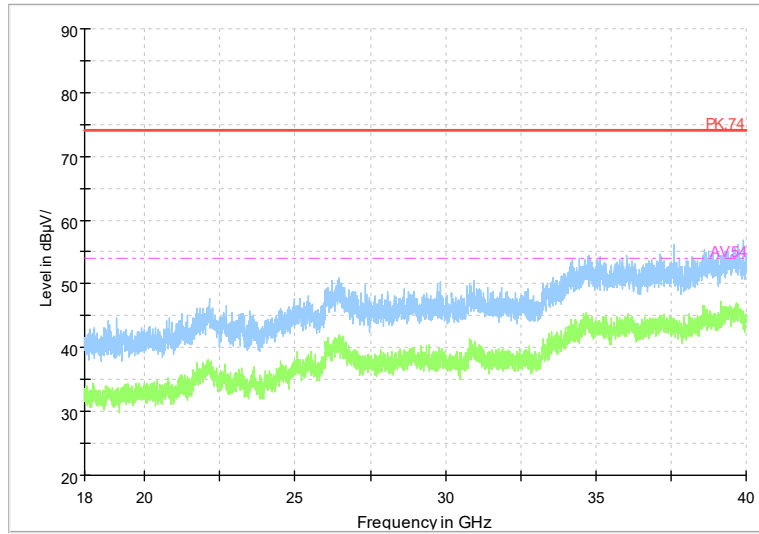

Frequency Range: 6GHz -18GHz
Detector: Av mode and PK mode
Test Mode: 802.11ac(VHT40)

Full Spectrum

Frequency Range: 18GHz -40GHz
Detector: Av mode and PK mode
Test Mode: 802.11ac(VHT40)

Full Spectrum

Frequency Range: 1GHz -6GHz
Detector: Av mode and PK mode
Test Mode: 802.11ax(HE 40)

Full Spectrum

Frequency Range: 6GHz -18GHz
Detector: Av mode and PK mode
Test Mode: 802.11ax(HE 40)

Full Spectrum

Frequency Range: 18GHz -40GHz
Detector: Av mode and PK mode
Test Mode: 802.11ax(HE40)

Full Spectrum

Frequency Range: 1GHz -6GHz
Detector: Av mode and PK mode
Test Mode: 802.11be(EHT40)

Full Spectrum

Frequency Range: 6GHz -18GHz
Detector: Av mode and PK mode
Test Mode: 802.11be(EHT40)

Full Spectrum

Frequency Range: 18GHz -40GHz
Detector: Av mode and PK mode
Test Mode: 802.11be(EHT40)