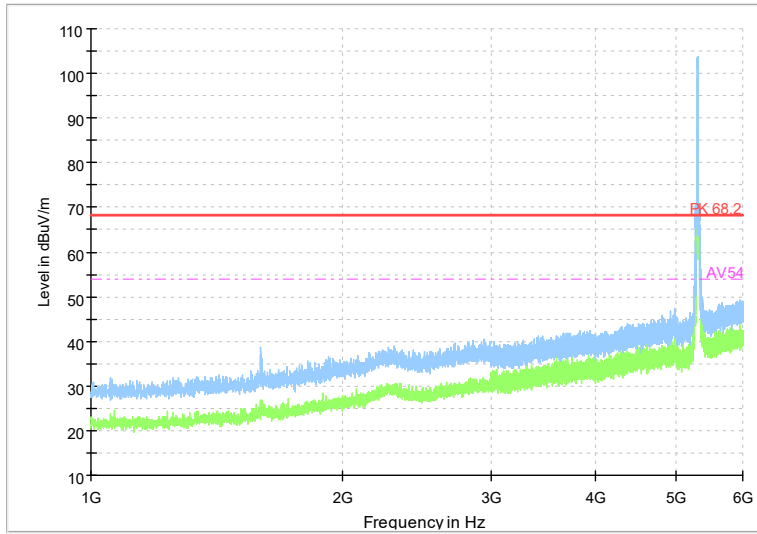

Frequency Range: 1GHz -6GHz
Detector: Av mode and PK mode
Test Mode: 802.11be(HE20)

Full Spectrum

Frequency Range: 6GHz -18GHz
Detector: Av mode and PK mode
Test Mode: 802.11be(HE20)

Full Spectrum

Frequency Range: 18GHz -40GHz
Detector: Av mode and PK mode
Test Mode: 802.11be(HE20)

Carrier frequency (MHz): 5300
Channel No.:60

Full Spectrum

Frequency Range: 1GHz -6GHz
Detector: Av mode and PK mode
Modulation type: 802.11a

Full Spectrum

Frequency Range: 6GHz -18GHz
Detector: Av mode and PK mode
Modulation type: 802.11a

Full Spectrum

Frequency Range: 18GHz -40GHz
Detector: Av mode and PK mode
Modulation type: 802.11a

Full Spectrum

Frequency Range: 1GHz -6GHz
Detector: Av mode and PK mode
Modulation type: 802.11n(HT20)

Full Spectrum