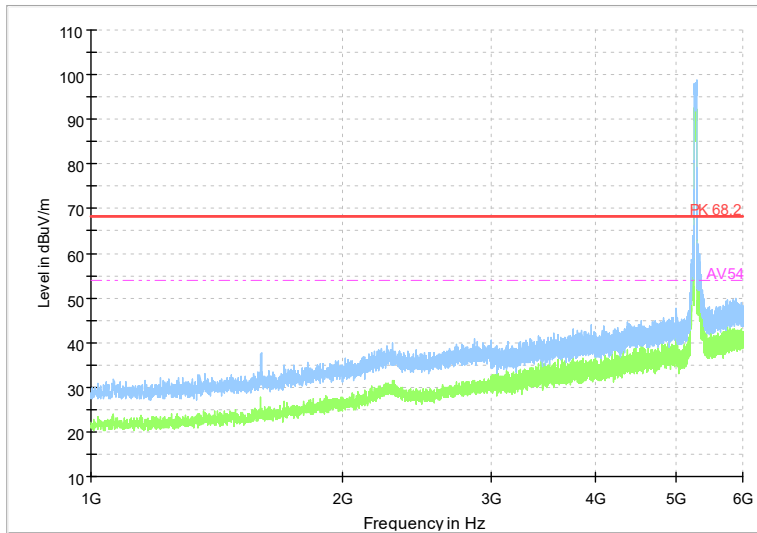

Frequency Range: 1GHz -6GHz
Detector: Av mode and PK mode
Modulation type: 802.11n(HT40)

Full Spectrum

Frequency Range: 6GHz -18GHz
Detector: Av mode and PK mode
Modulation type: 802.11n(HT40)

Full Spectrum

Frequency Range: 18GHz -40GHz
Detector: Av mode and PK mode
Modulation type: 802.11n(HT40)

Full Spectrum

Frequency Range: 1GHz -6GHz
Detector: Av mode and PK mode
Test Mode: 802.11ac(VHT40)

Full Spectrum

Frequency Range: 6GHz -18GHz
Detector: Av mode and PK mode
Test Mode: 802.11ac(VHT40)

Full Spectrum

Frequency Range: 18GHz -40GHz
Detector: Av mode and PK mode
Test Mode: 802.11ac(VHT40)

Full Spectrum

Frequency Range: 1GHz -6GHz
Detector: Av mode and PK mode
Test Mode: 802.11ax(HE 40)