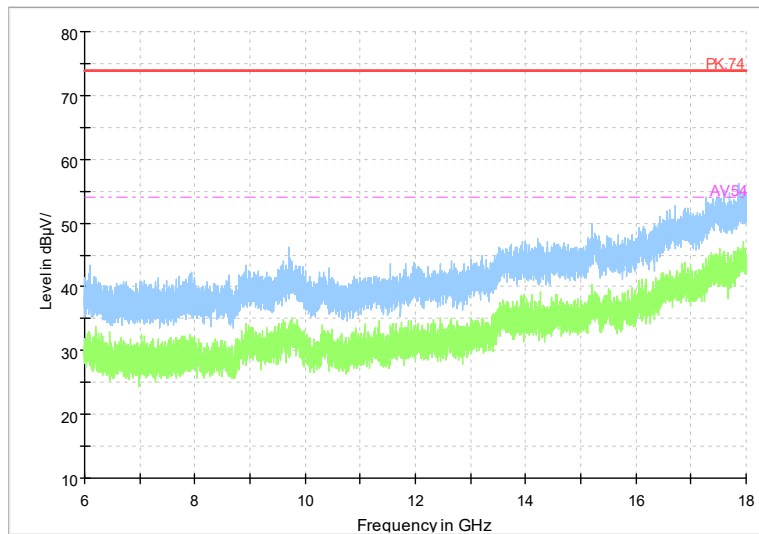

Full Spectrum

Frequency Range: 18GHz -40GHz
Detector: Av mode and PK mode
Test Mode: 802.11ax(HE40)

Full Spectrum

Frequency Range: 1GHz -6GHz
Detector: Av mode and PK mode
Test Mode: 802.11be(EHT40)

Full Spectrum

Frequency Range: 6GHz -18GHz
Detector: Av mode and PK mode
Test Mode: 802.11be(EHT40)

Full Spectrum

Frequency Range: 18GHz -40GHz
Detector: Av mode and PK mode
Test Mode: 802.11be(EHT40)

Carrier frequency (MHz): 5210
Channel No.:42

Full Spectrum

Frequency Range: 1GHz -6GHz
Detector: Av mode and PK mode
Test Mode: 802.11ac(VHT80)

Full Spectrum

Frequency Range: 6GHz -18GHz
Detector: Av mode and PK mode
Test Mode: 802.11ac(VHT80)

Full Spectrum