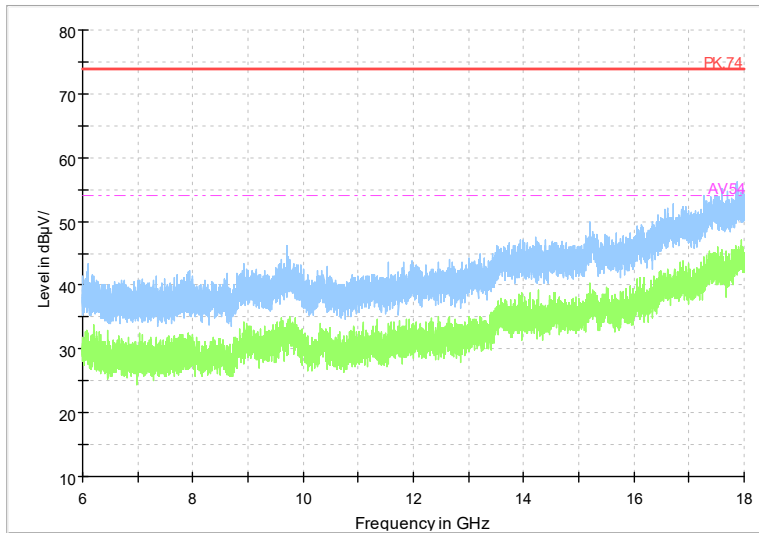

Full Spectrum

Frequency Range: 18GHz -40GHz
Detector: Av mode and PK mode
Modulation type: 802.11n(HT20)

Full Spectrum

Frequency Range: 1GHz -6GHz
Detector: Av mode and PK mode
Test Mode: 802.11ac(VHT20)

Full Spectrum

Frequency Range: 6GHz -18GHz
Detector: Av mode and PK mode
Test Mode: 802.11ac(VHT20)

Full Spectrum

Frequency Range: 18GHz -40GHz
Detector: Av mode and PK mode
Test Mode: 802.11ac(VHT20)

Full Spectrum

Frequency Range: 1GHz -6GHz
Detector: Av mode and PK mode
Test Mode: 802.11ax(HE20)

Full Spectrum

Frequency Range: 6GHz -18GHz
Detector: Av mode and PK mode
Test Mode: 802.11ax(HE20)

Full Spectrum

Frequency Range: 18GHz -40GHz
Detector: Av mode and PK mode
Test Mode: 802.11ax(HE20)