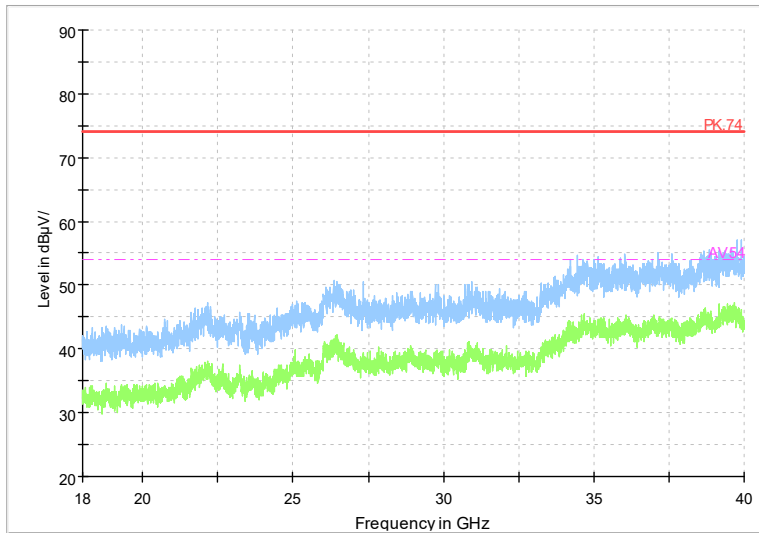

Full Spectrum

Frequency Range: 18GHz -40GHz
Detector: Av mode and PK mode
Modulation type: 802.11n(HT20)

Full Spectrum

Frequency Range: 1GHz -6GHz
Detector: Av mode and PK mode
Test Mode: 802.11ac(VHT20)

Full Spectrum

Frequency Range: 6GHz -18GHz
Detector: Av mode and PK mode
Test Mode: 802.11ac(VHT20)

Full Spectrum

Frequency Range: 18GHz -40GHz
Detector: Av mode and PK mode
Test Mode: 802.11ac(VHT20)

Full Spectrum