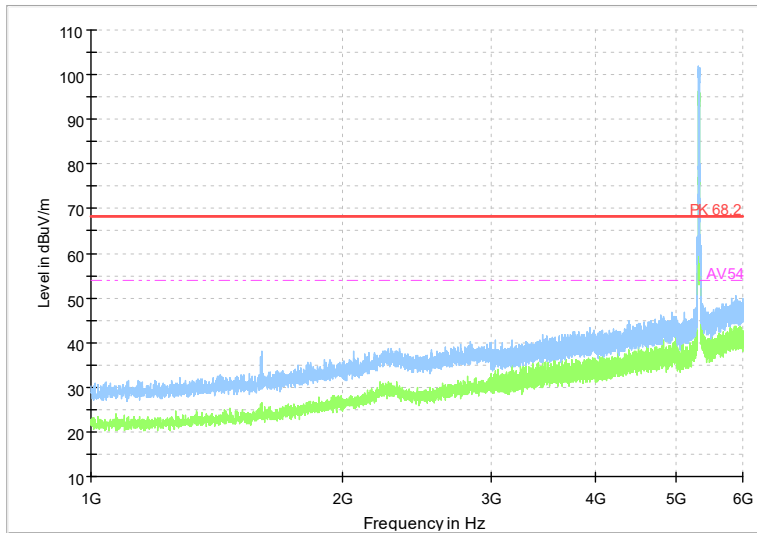

Frequency Range: 18GHz -40GHz
Detector: Av mode and PK mode
Test Mode: 802.11ax(HE20)

Full Spectrum

Frequency Range: 1GHz -6GHz
Detector: Av mode and PK mode
Test Mode: 802.11be(HE20)

Full Spectrum

Frequency Range: 6GHz -18GHz
Detector: Av mode and PK mode
Test Mode: 802.11be(HE20)

Full Spectrum

Frequency Range: 18GHz -40GHz
Detector: Av mode and PK mode
Test Mode: 802.11be(HE20)

Carrier frequency (MHz): 5320
Channel No.:64

Frequency Range: 1GHz -6GHz
Detector: Av mode and PK mode
Modulation type: 802.11a

Frequency Range: 6GHz -18GHz
Detector: Av mode and PK mode
Modulation type: 802.11a

Full Spectrum

Frequency Range: 18GHz -40GHz
 Detector: Av mode and PK mode
 Modulation type: 802.11a

Full Spectrum

Frequency Range: 1GHz -6GHz
 Detector: Av mode and PK mode
 Modulation type: 802.11n(HT20)

Full Spectrum

Frequency Range: 6GHz -18GHz
Detector: Av mode and PK mode
Modulation type: 802.11n(HT20)

Full Spectrum

Frequency Range: 18GHz -40GHz
Detector: Av mode and PK mode
Modulation type: 802.11n(HT20)