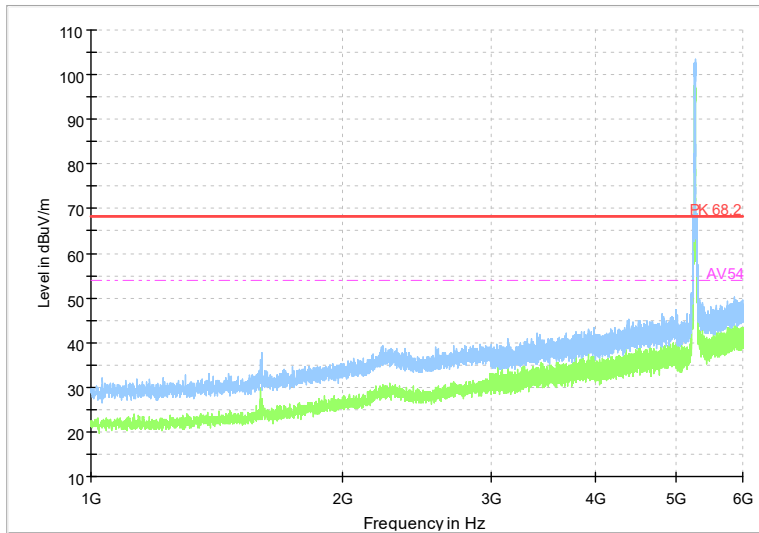

Full Spectrum

Frequency Range: 18GHz -40GHz
Detector: Av mode and PK mode
Modulation type: 802.11be(EHT160)

Carrier frequency (MHz): 5260
Channel No.:52

Full Spectrum

Frequency Range: 1GHz -6GHz
Detector: Av mode and PK mode
Modulation type: 802.11a

Full Spectrum

Frequency Range: 6GHz -18GHz
Detector: Av mode and PK mode
Modulation type: 802.11a

Full Spectrum

Frequency Range: 18GHz -40GHz
Detector: Av mode and PK mode
Modulation type: 802.11a

Full Spectrum

Frequency Range: 1GHz -6GHz
Detector: Av mode and PK mode
Modulation type: 802.11n(HT20)

Full Spectrum

Frequency Range: 6GHz -18GHz
Detector: Av mode and PK mode
Modulation type: 802.11n(HT20)

Full Spectrum