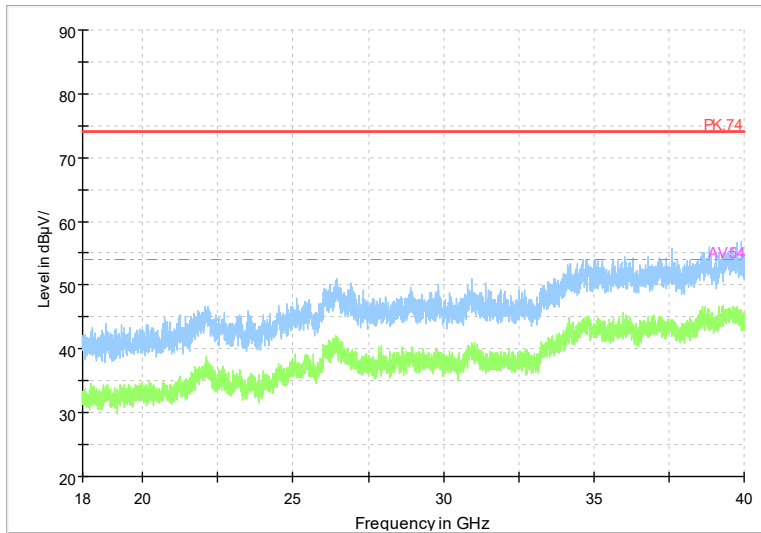

Full Spectrum

Frequency Range: 1GHz -6GHz
Detector: Av mode and PK mode
Test Mode: 802.11ax(HE20)

Full Spectrum

Frequency Range: 6GHz -18GHz
Detector: Av mode and PK mode
Test Mode: 802.11ax(HE20)

Full Spectrum

Frequency Range: 18GHz -40GHz
Detector: Av mode and PK mode
Test Mode: 802.11ax(HE20)

Full Spectrum

Frequency Range: 1GHz -6GHz
Detector: Av mode and PK mode
Test Mode: 802.11be(HE20)

Full Spectrum

Frequency Range: 6GHz -18GHz
Detector: Av mode and PK mode
Test Mode: 802.11be(HE20)

Full Spectrum

Frequency Range: 18GHz -40GHz
Detector: Av mode and PK mode
Test Mode: 802.11be(HE20)

Carrier frequency (MHz): 5320
Channel No.:64

Frequency Range: 1GHz -6GHz
Detector: Av mode and PK mode
Modulation type: 802.11a