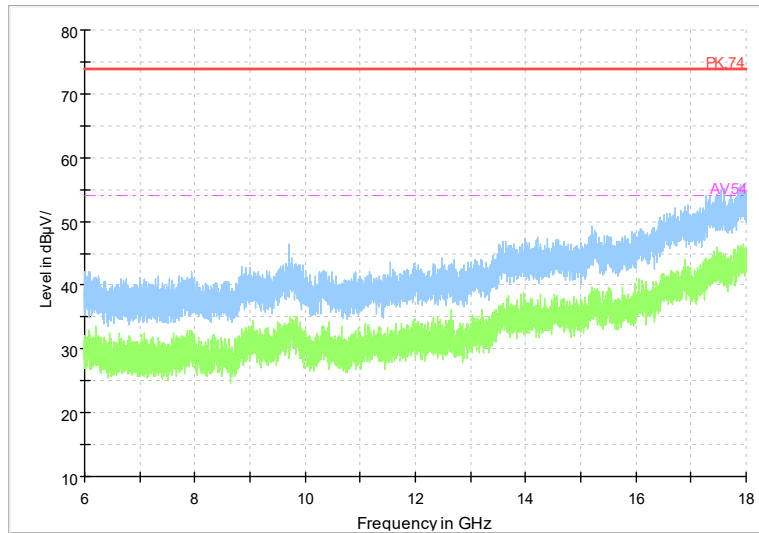

Carrier frequency (MHz): 5310
Channel No.:62

Full Spectrum

Frequency Range: 1GHz -6GHz
Detector: Av mode and PK mode
Modulation type: 802.11n(HT40)

Full Spectrum

Frequency Range: 6GHz -18GHz
Detector: Av mode and PK mode
Modulation type: 802.11n(HT40)

Full Spectrum

Frequency Range: 18GHz -40GHz
Detector: Av mode and PK mode
Modulation type: 802.11n(HT40)

Full Spectrum

Frequency Range: 1GHz -6GHz
Detector: Av mode and PK mode
Test Mode: 802.11ac(VHT40)

Full Spectrum

Frequency Range: 6GHz -18GHz
Detector: Av mode and PK mode
Test Mode: 802.11ac(VHT40)

Full Spectrum

Frequency Range: 18GHz -40GHz
Detector: Av mode and PK mode
Test Mode: 802.11ac(VHT40)

Full Spectrum