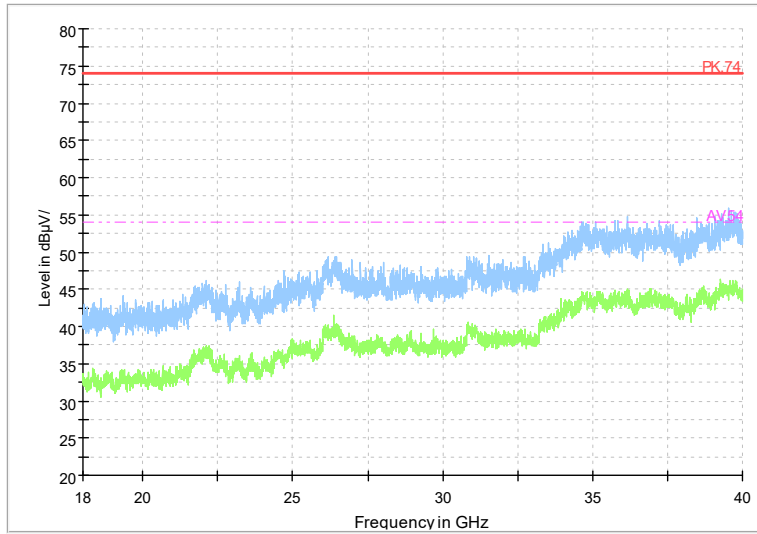

Frequency Range: 18GHz -40GHz
Detector: Av mode and PK mode
Test Mode: 802.11ax(HE20)

Full Spectrum

Frequency Range: 1GHz -6GHz
Detector: Av mode and PK mode
Test Mode: 802.11be(HE20)

Full Spectrum

Frequency Range: 6GHz -18GHz
Detector: Av mode and PK mode
Test Mode: 802.11be(HE20)

Full Spectrum

Frequency Range: 18GHz -40GHz
Detector: Av mode and PK mode
Test Mode: 802.11be(HE20)

Carrier frequency (MHz): 5320
Channel No.:64

Frequency Range: 1GHz -6GHz
Detector: Av mode and PK mode
Modulation type: 802.11a

Frequency Range: 6GHz -18GHz
Detector: Av mode and PK mode
Modulation type: 802.11a

Full Spectrum

Frequency Range: 18GHz -40GHz
 Detector: Av mode and PK mode
 Modulation type: 802.11a

Full Spectrum

Frequency Range: 1GHz -6GHz
 Detector: Av mode and PK mode
 Modulation type: 802.11n(HT20)