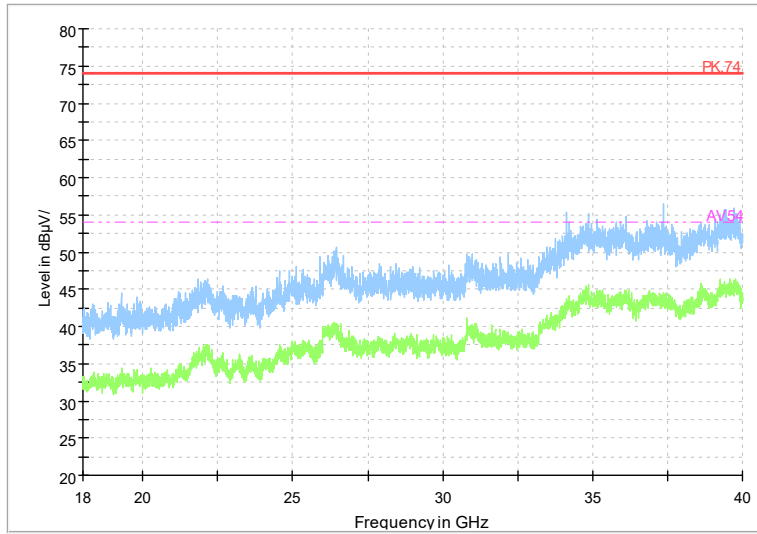

Carrier frequency (MHz): 5300
Channel No.:60

Full Spectrum

Frequency Range: 1GHz -6GHz
Detector: Av mode and PK mode
Modulation type: 802.11a

Full Spectrum

Frequency Range: 6GHz -18GHz
Detector: Av mode and PK mode
Modulation type: 802.11a

Full Spectrum

Frequency Range: 18GHz -40GHz
Detector: Av mode and PK mode
Modulation type: 802.11a

Full Spectrum

Frequency Range: 1GHz -6GHz
Detector: Av mode and PK mode
Modulation type: 802.11n(HT20)

Full Spectrum

Frequency Range: 6GHz -18GHz
Detector: Av mode and PK mode
Modulation type: 802.11n(HT20)

Full Spectrum

Frequency Range: 18GHz -40GHz
 Detector: Av mode and PK mode
 Modulation type: 802.11n(HT20)

Full Spectrum