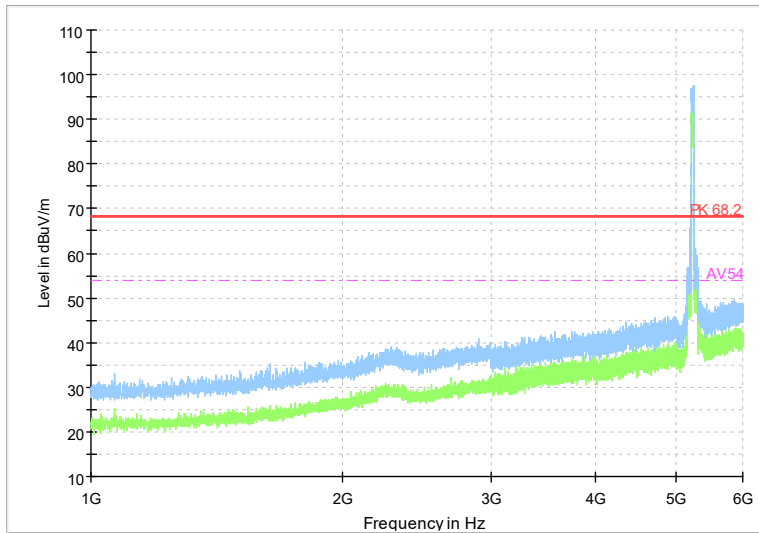

Full Spectrum

Frequency Range: 18GHz -40GHz
Detector: Av mode and PK mode
Test Mode: 802.11be(EHT40)

Carrier frequency (MHz): 5230
Channel No.:46

Full Spectrum

Frequency Range: 1GHz -6GHz
Detector: Av mode and PK mode
Modulation type: 802.11n(HT40)

Full Spectrum

Frequency Range: 6GHz -18GHz
Detector: Av mode and PK mode
Modulation type: 802.11n(HT40)

Full Spectrum

Frequency Range: 18GHz -40GHz
Detector: Av mode and PK mode
Modulation type: 802.11n(HT40)

Full Spectrum

Frequency Range: 1GHz -6GHz
Detector: Av mode and PK mode
Test Mode: 802.11ac(VHT40)

Full Spectrum

Frequency Range: 6GHz -18GHz
Detector: Av mode and PK mode
Test Mode: 802.11ac(VHT40)

Full Spectrum