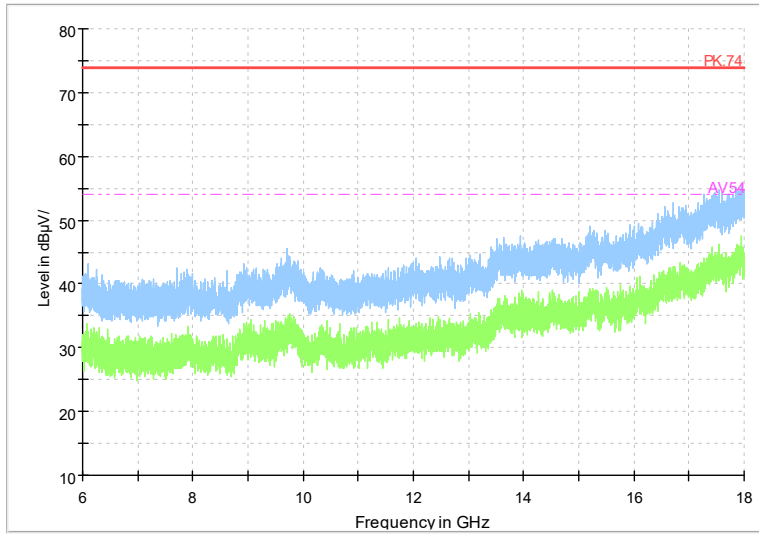

Full Spectrum

Frequency Range: 18GHz -40GHz
Detector: Av mode and PK mode
Test Mode: 802.11be(HE20)

Carrier frequency (MHz): 5320
Channel No.:64

Frequency Range: 1GHz -6GHz
Detector: Av mode and PK mode
Modulation type: 802.11a

Frequency Range: 6GHz -18GHz
Detector: Av mode and PK mode
Modulation type: 802.11a

Full Spectrum

Frequency Range: 18GHz -40GHz
 Detector: Av mode and PK mode
 Modulation type: 802.11a

Full Spectrum

Frequency Range: 1GHz -6GHz
 Detector: Av mode and PK mode
 Modulation type: 802.11n(HT20)

Full Spectrum

Frequency Range: 6GHz -18GHz
Detector: Av mode and PK mode
Modulation type: 802.11n(HT20)

Full Spectrum

Frequency Range: 18GHz -40GHz
Detector: Av mode and PK mode
Modulation type: 802.11n(HT20)