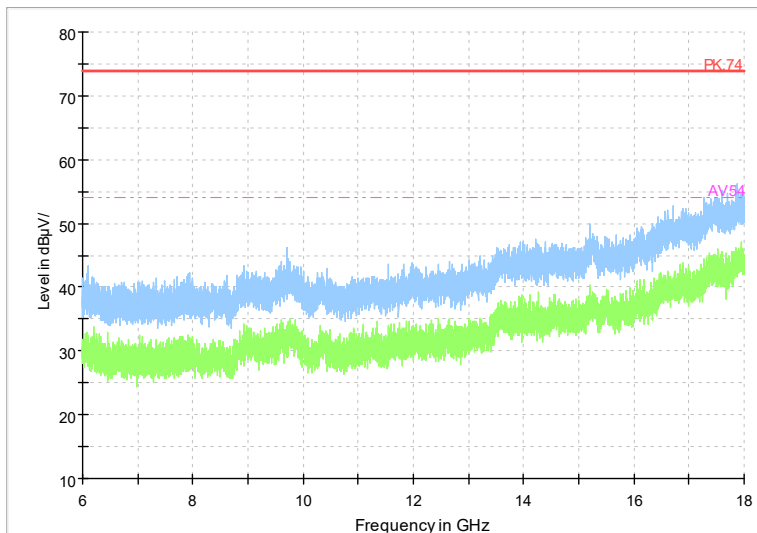

Frequency Range: 6GHz -18GHz
Detector: Av mode and PK mode
Modulation type: 802.11n(HT20)

Full Spectrum

Frequency Range: 18GHz -40GHz
 Detector: Av mode and PK mode
 Modulation type: 802.11n(HT20)

Full Spectrum

Frequency Range: 1GHz -6GHz
 Detector: Av mode and PK mode
 Test Mode: 802.11ac(VHT20)

Full Spectrum

Frequency Range: 6GHz -18GHz
Detector: Av mode and PK mode
Test Mode: 802.11ac(VHT20)

Full Spectrum

Frequency Range: 18GHz -40GHz
Detector: Av mode and PK mode
Test Mode: 802.11ac(VHT20)

Full Spectrum

Frequency Range: 1GHz -6GHz
Detector: Av mode and PK mode
Test Mode: 802.11ax(HE20)

Full Spectrum

Frequency Range: 6GHz -18GHz
Detector: Av mode and PK mode
Test Mode: 802.11ax(HE20)

Full Spectrum