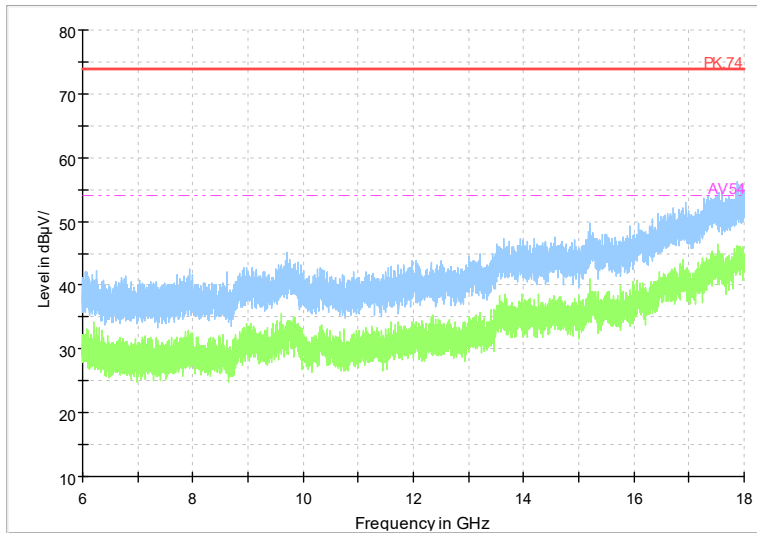

Carrier frequency (MHz): 5300
Channel No.:60

Full Spectrum

Frequency Range: 1GHz -6GHz
Detector: Av mode and PK mode
Modulation type: 802.11a

Full Spectrum

Frequency Range: 6GHz -18GHz
Detector: Av mode and PK mode
Modulation type: 802.11a

Full Spectrum

Frequency Range: 18GHz -40GHz
Detector: Av mode and PK mode
Modulation type: 802.11a

Full Spectrum

Frequency Range: 1GHz -6GHz
Detector: Av mode and PK mode
Modulation type: 802.11n(HT20)

Full Spectrum

Frequency Range: 6GHz -18GHz
Detector: Av mode and PK mode
Modulation type: 802.11n(HT20)

Full Spectrum

Frequency Range: 18GHz -40GHz
 Detector: Av mode and PK mode
 Modulation type: 802.11n(HT20)

Full Spectrum