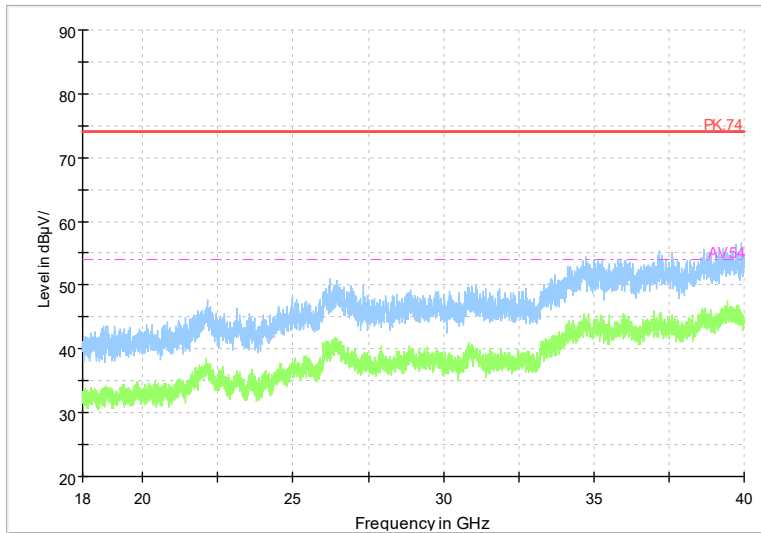

Full Spectrum

Frequency Range: 1GHz -6GHz
Detector: Av mode and PK mode
Test Mode: 802.11ac(VHT80)

Full Spectrum

Frequency Range: 6GHz -18GHz
Detector: Av mode and PK mode
Test Mode: 802.11ac(VHT80)

Full Spectrum

Frequency Range: 18GHz -40GHz
 Detector: Av mode and PK mode
 Test Mode: 802.11ac(VHT80)

Full Spectrum

Frequency Range: 1GHz -6GHz
 Detector: Av mode and PK mode
 Test Mode: 802.11ax(HE80)

Full Spectrum

Frequency Range: 6GHz -18GHz
Detector: Av mode and PK mode
Test Mode: 802.11ax(HE80)

Full Spectrum

Frequency Range: 18GHz -40GHz
Detector: Av mode and PK mode
Test Mode: 802.11ax(HE80)

Full Spectrum

Frequency Range: 1GHz -6GHz
Detector: Av mode and PK mode
Test Mode: 802.11be(EHT80)

Full Spectrum