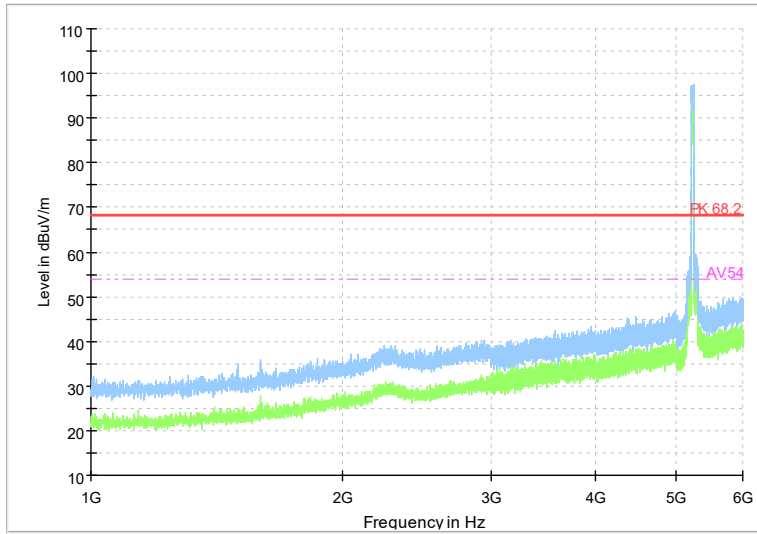

Frequency Range: 18GHz -40GHz
Detector: Av mode and PK mode
Test Mode: 802.11ax(HE40)

Full Spectrum

Frequency Range: 1GHz -6GHz
Detector: Av mode and PK mode
Test Mode: 802.11be(EHT40)

Full Spectrum

Frequency Range: 6GHz -18GHz
Detector: Av mode and PK mode
Test Mode: 802.11be(EHT40)

Full Spectrum

Frequency Range: 18GHz -40GHz
Detector: Av mode and PK mode
Test Mode: 802.11be(EHT40)

Carrier frequency (MHz): 5230
Channel No.:46

Full Spectrum

Frequency Range: 1GHz -6GHz
Detector: Av mode and PK mode
Modulation type: 802.11n(HT40)