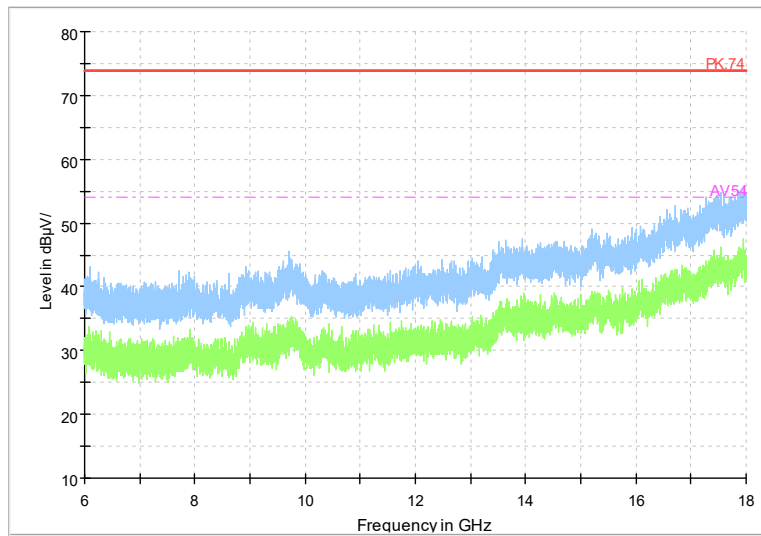

Full Spectrum

Frequency Range: 1GHz -6GHz
Detector: Av mode and PK mode
Modulation type: 802.11be(EHT160)

Full Spectrum

Frequency Range: 6GHz -18GHz
Detector: Av mode and PK mode
Modulation type: 802.11be(EHT160)

Full Spectrum

Frequency Range: 18GHz -40GHz
Detector: Av mode and PK mode
Modulation type: 802.11be(EHT160)

Carrier frequency (MHz): 5260
Channel No.:52

Full Spectrum

Frequency Range: 1GHz -6GHz
Detector: Av mode and PK mode
Modulation type: 802.11a

Full Spectrum

Frequency Range: 6GHz -18GHz
Detector: Av mode and PK mode
Modulation type: 802.11a

Full Spectrum

Frequency Range: 18GHz -40GHz
Detector: Av mode and PK mode
Modulation type: 802.11a

Full Spectrum