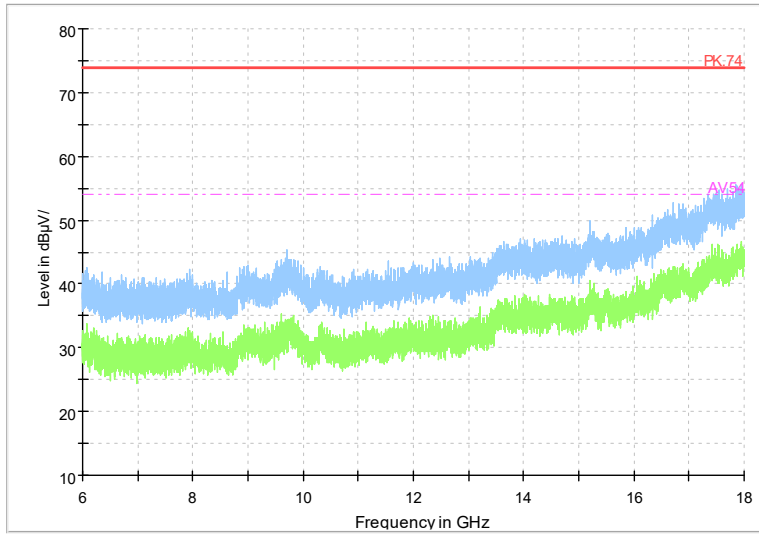

Frequency Range: 18GHz -40GHz
Detector: Av mode and PK mode
Modulation type: 802.11n(HT40)

Full Spectrum

Frequency Range: 1GHz -6GHz
Detector: Av mode and PK mode
Test Mode: 802.11ac(VHT40)

Full Spectrum

Frequency Range: 6GHz -18GHz
Detector: Av mode and PK mode
Test Mode: 802.11ac(VHT40)

Full Spectrum

Frequency Range: 18GHz -40GHz
Detector: Av mode and PK mode
Test Mode: 802.11ac(VHT40)

Full Spectrum

Frequency Range: 1GHz -6GHz
Detector: Av mode and PK mode
Test Mode: 802.11ax(HE 40)

Full Spectrum

Frequency Range: 6GHz -18GHz
Detector: Av mode and PK mode
Test Mode: 802.11ax(HE 40)

Full Spectrum

Frequency Range: 18GHz -40GHz
Detector: Av mode and PK mode
Test Mode: 802.11ax(HE40)

Full Spectrum