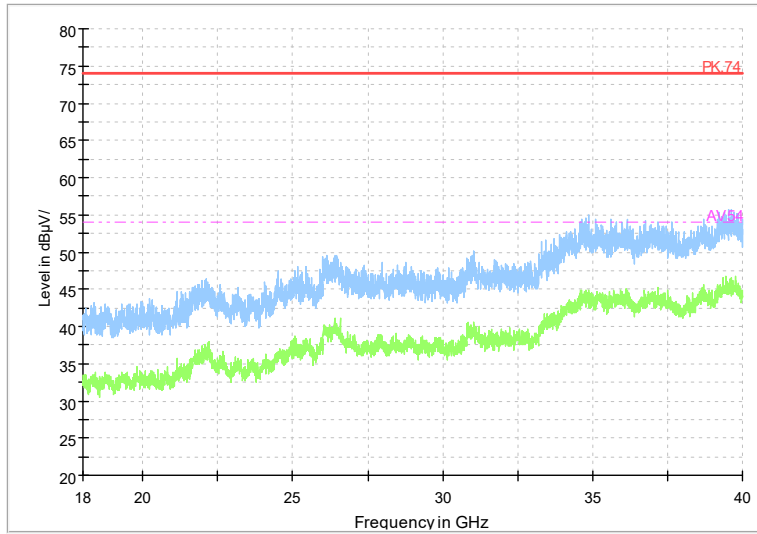

Frequency Range: 1GHz -6GHz
Detector: Av mode and PK mode
Modulation type: 802.11n(HT40)

Full Spectrum

Frequency Range: 6GHz -18GHz
Detector: Av mode and PK mode
Modulation type: 802.11n(HT40)

Full Spectrum

Frequency Range: 18GHz -40GHz
Detector: Av mode and PK mode
Modulation type: 802.11n(HT40)

Full Spectrum

Frequency Range: 1GHz -6GHz
Detector: Av mode and PK mode
Test Mode: 802.11ac(VHT40)

Full Spectrum

Frequency Range: 6GHz -18GHz
Detector: Av mode and PK mode
Test Mode: 802.11ac(VHT40)

Full Spectrum

Frequency Range: 18GHz -40GHz
Detector: Av mode and PK mode
Test Mode: 802.11ac(VHT40)

Full Spectrum

Frequency Range: 1GHz -6GHz
Detector: Av mode and PK mode
Test Mode: 802.11ax(HE 40)