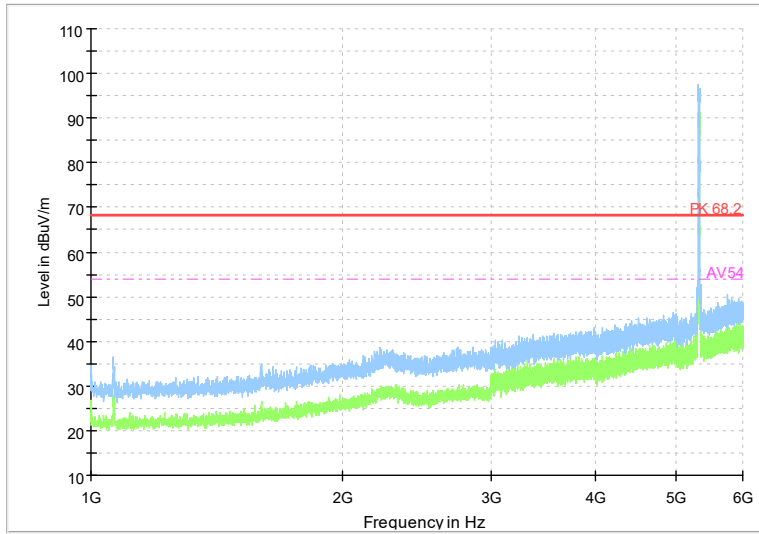

Full Spectrum

Frequency Range: 1GHz -6GHz
Detector: Av mode and PK mode
Test Mode: 802.11ac(VHT20)

Full Spectrum

Frequency Range: 6GHz -18GHz
Detector: Av mode and PK mode
Test Mode: 802.11ac(VHT20)

Full Spectrum

Frequency Range: 18GHz -40GHz
Detector: Av mode and PK mode
Test Mode: 802.11ac(VHT20)

Full Spectrum

Frequency Range: 1GHz -6GHz
Detector: Av mode and PK mode
Test Mode: 802.11ax(HE20)

Full Spectrum

Frequency Range: 6GHz -18GHz
Detector: Av mode and PK mode
Test Mode: 802.11ax(HE20)

Full Spectrum

Frequency Range: 18GHz -40GHz
Detector: Av mode and PK mode
Test Mode: 802.11ax(HE20)

Full Spectrum

Frequency Range: 1GHz -6GHz
Detector: Av mode and PK mode
Test Mode: 802.11be(HE20)

Full Spectrum