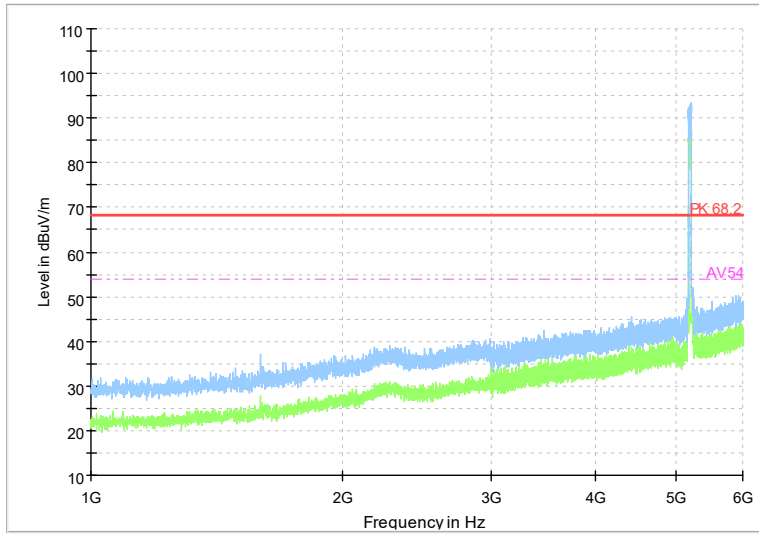

Frequency Range: 1GHz -6GHz
Detector: Av mode and PK mode
Test Mode: 802.11ac(VHT40)

Full Spectrum

Frequency Range: 6GHz -18GHz
Detector: Av mode and PK mode
Test Mode: 802.11ac(VHT40)

Full Spectrum

Frequency Range: 18GHz -40GHz
Detector: Av mode and PK mode
Test Mode: 802.11ac(VHT40)

Full Spectrum

Frequency Range: 1GHz -6GHz
Detector: Av mode and PK mode
Test Mode: 802.11ax(HE 40)

Full Spectrum

Frequency Range: 6GHz -18GHz
Detector: Av mode and PK mode
Test Mode: 802.11ax(HE 40)

Full Spectrum