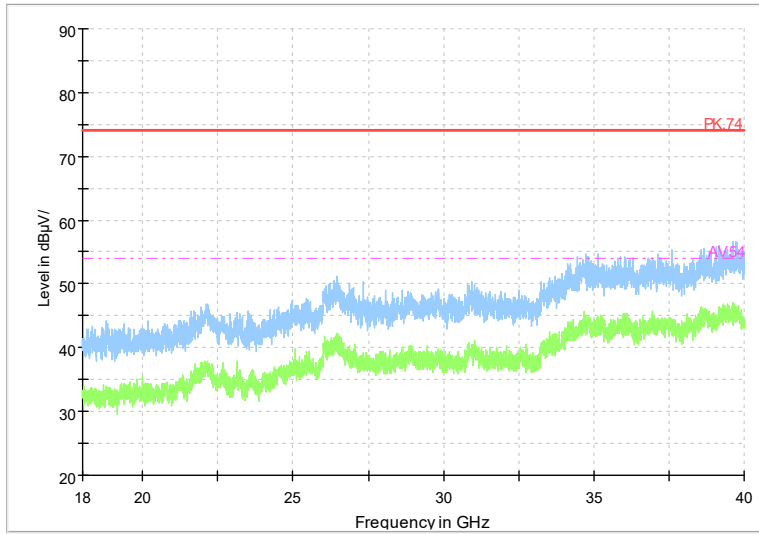

Full Spectrum

Frequency Range: 1GHz -6GHz
Detector: Av mode and PK mode
Test Mode: 802.11be(HE20)

Full Spectrum

Frequency Range: 6GHz -18GHz
Detector: Av mode and PK mode
Test Mode: 802.11be(HE20)

Full Spectrum

Frequency Range: 18GHz -40GHz
Detector: Av mode and PK mode
Test Mode: 802.11be(HE20)

Carrier frequency (MHz): 5190
Channel No.:38

Frequency Range: 1GHz -6GHz
Detector: Av mode and PK mode
Modulation type: 802.11n(HT40)

Frequency Range: 6GHz -18GHz
Detector: Av mode and PK mode
Modulation type: 802.11n(HT40)

Full Spectrum

Frequency Range: 18GHz -40GHz
Detector: Av mode and PK mode
Modulation type: 802.11n(HT40)

Full Spectrum