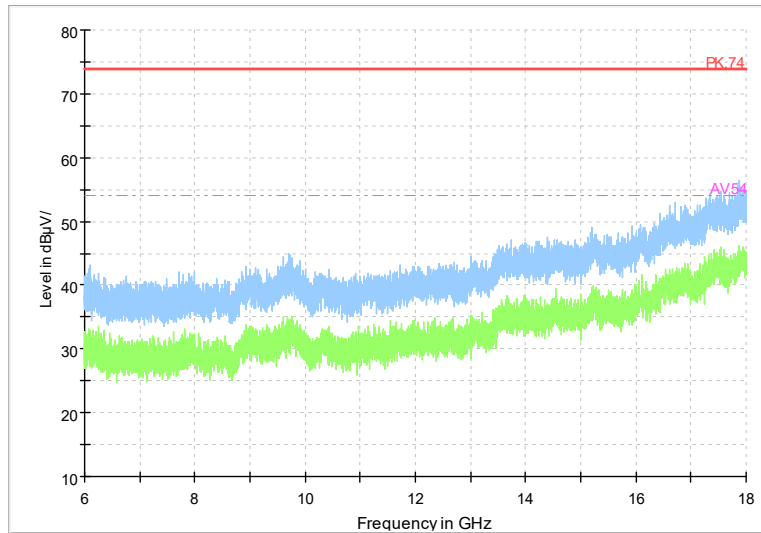

Frequency Range: 6GHz -18GHz
Detector: Av mode and PK mode
Modulation type: 802.11a

Full Spectrum

Frequency Range: 18GHz -40GHz
 Detector: Av mode and PK mode
 Modulation type: 802.11a

Full Spectrum

Frequency Range: 1GHz -6GHz
 Detector: Av mode and PK mode
 Modulation type: 802.11n(HT20)

Full Spectrum

Frequency Range: 6GHz -18GHz
Detector: Av mode and PK mode
Modulation type: 802.11n(HT20)

Full Spectrum

Frequency Range: 18GHz -40GHz
Detector: Av mode and PK mode
Modulation type: 802.11n(HT20)

Full Spectrum

Frequency Range: 1GHz -6GHz
Detector: Av mode and PK mode
Test Mode: 802.11ac(VHT20)

Full Spectrum

Frequency Range: 6GHz -18GHz
Detector: Av mode and PK mode
Test Mode: 802.11ac(VHT20)

Full Spectrum