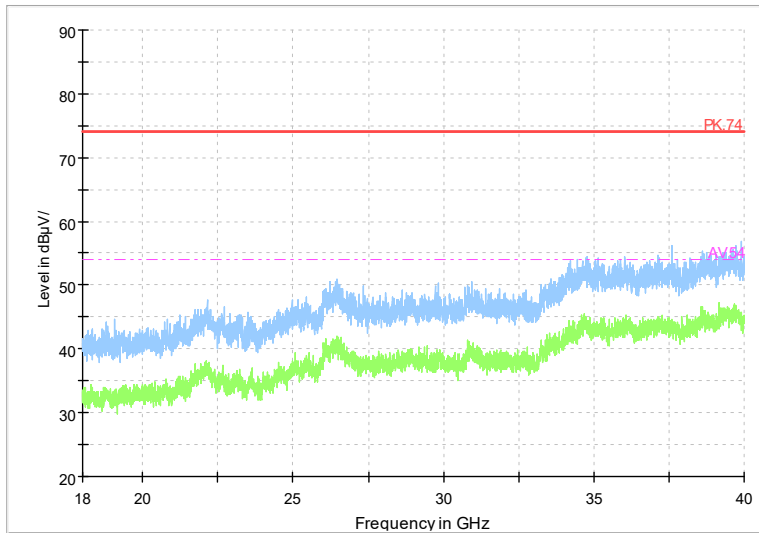

Frequency Range: 18GHz -40GHz
Detector: Av mode and PK mode
Modulation type: 802.11n(HT40)

Full Spectrum

Frequency Range: 1GHz -6GHz
Detector: Av mode and PK mode
Test Mode: 802.11ac(VHT40)

Full Spectrum

Frequency Range: 6GHz -18GHz
Detector: Av mode and PK mode
Test Mode: 802.11ac(VHT40)

Full Spectrum

Frequency Range: 18GHz -40GHz
Detector: Av mode and PK mode
Test Mode: 802.11ac(VHT40)

Full Spectrum

Frequency Range: 1GHz -6GHz
Detector: Av mode and PK mode
Test Mode: 802.11ax(HE 40)

Full Spectrum

Frequency Range: 6GHz -18GHz
Detector: Av mode and PK mode
Test Mode: 802.11ax(HE 40)

Full Spectrum

Frequency Range: 18GHz -40GHz
Detector: Av mode and PK mode
Test Mode: 802.11ax(HE40)

Full Spectrum