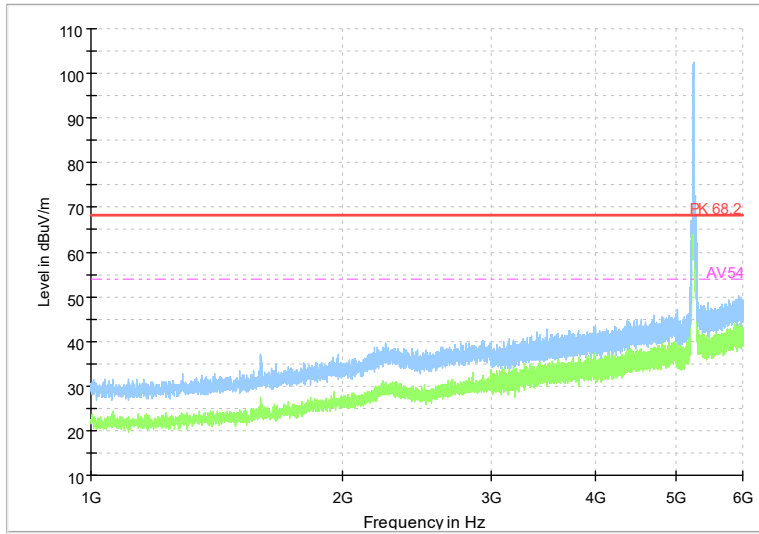

Full Spectrum

Frequency Range: 18GHz -40GHz
Detector: Av mode and PK mode
Modulation type: 802.11n(HT20)

Full Spectrum

Frequency Range: 1GHz -6GHz
Detector: Av mode and PK mode
Test Mode: 802.11ac(VHT20)

Full Spectrum

Frequency Range: 6GHz -18GHz
Detector: Av mode and PK mode
Test Mode: 802.11ac(VHT20)

Full Spectrum

Frequency Range: 18GHz -40GHz
Detector: Av mode and PK mode
Test Mode: 802.11ac(VHT20)

Full Spectrum

Frequency Range: 1GHz -6GHz
Detector: Av mode and PK mode
Test Mode: 802.11ax(HE20)

Full Spectrum

Frequency Range: 6GHz -18GHz
Detector: Av mode and PK mode
Test Mode: 802.11ax(HE20)

Full Spectrum

Frequency Range: 18GHz -40GHz
Detector: Av mode and PK mode
Test Mode: 802.11ax(HE20)