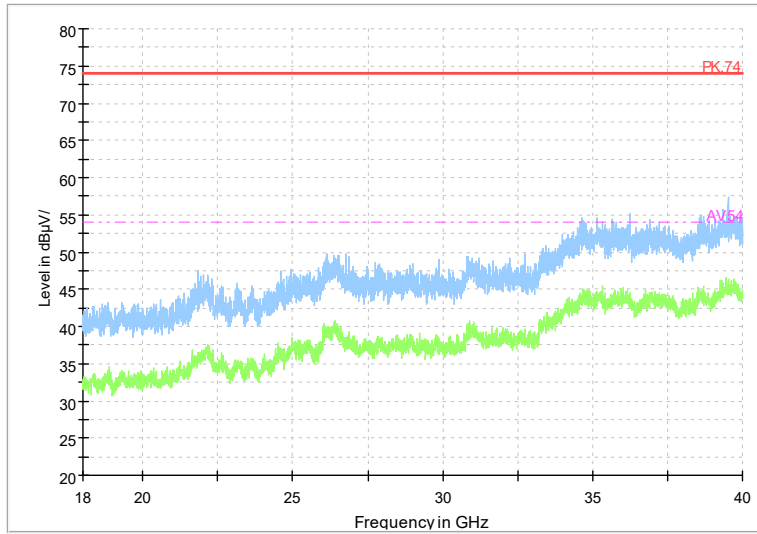

Carrier frequency (MHz): 5310
Channel No.:62

Full Spectrum

Frequency Range: 1GHz -6GHz
Detector: Av mode and PK mode
Modulation type: 802.11n(HT40)

Full Spectrum

Frequency Range: 6GHz -18GHz
Detector: Av mode and PK mode
Modulation type: 802.11n(HT40)

Full Spectrum

Frequency Range: 18GHz -40GHz
Detector: Av mode and PK mode
Modulation type: 802.11n(HT40)

Full Spectrum

Frequency Range: 1GHz -6GHz
Detector: Av mode and PK mode
Test Mode: 802.11ac(VHT40)

Full Spectrum

Frequency Range: 6GHz -18GHz
Detector: Av mode and PK mode
Test Mode: 802.11ac(VHT40)

Full Spectrum

Frequency Range: 18GHz -40GHz
Detector: Av mode and PK mode
Test Mode: 802.11ac(VHT40)

Full Spectrum