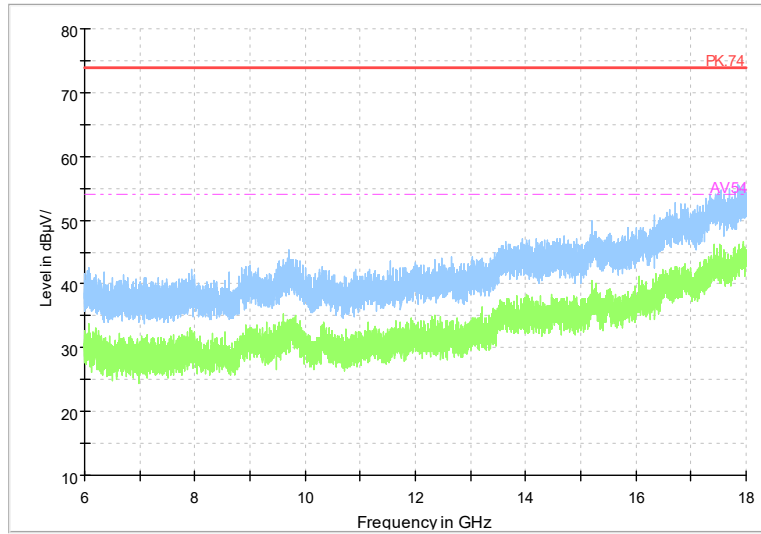

Frequency Range: 18GHz -40GHz
Detector: Av mode and PK mode
Test Mode: 802.11ac(VHT40)

Full Spectrum

Frequency Range: 1GHz -6GHz
Detector: Av mode and PK mode
Test Mode: 802.11ax(HE 40)

Full Spectrum

Frequency Range: 6GHz -18GHz
Detector: Av mode and PK mode
Test Mode: 802.11ax(HE 40)

Full Spectrum

Frequency Range: 18GHz -40GHz
Detector: Av mode and PK mode
Test Mode: 802.11ax(HE40)

Full Spectrum

Frequency Range: 1GHz -6GHz
Detector: Av mode and PK mode
Test Mode: 802.11be(EHT40)

Full Spectrum

Frequency Range: 6GHz -18GHz
Detector: Av mode and PK mode
Test Mode: 802.11be(EHT40)

Full Spectrum

Frequency Range: 18GHz -40GHz
Detector: Av mode and PK mode
Test Mode: 802.11be(EHT40)

Carrier frequency (MHz): 5210
Channel No.:42