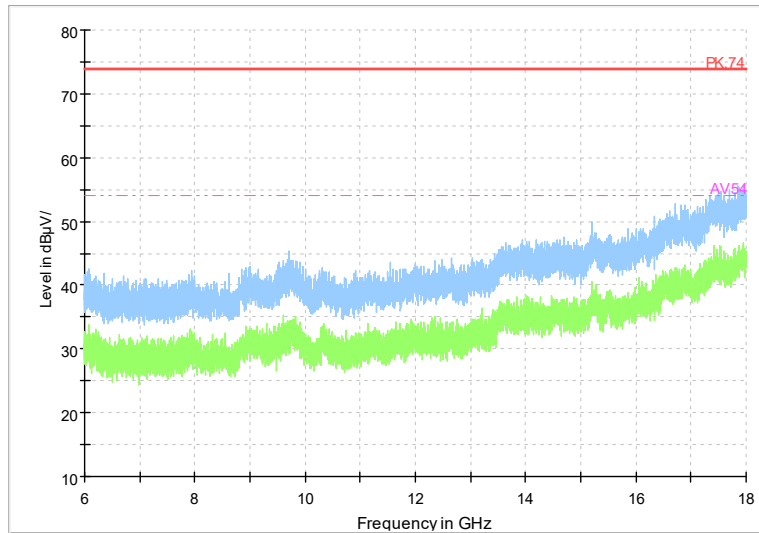

Full Spectrum

Frequency Range: 6GHz -18GHz
Detector: Av mode and PK mode
Modulation type: 802.11n(HT40)

Full Spectrum

Frequency Range: 18GHz -40GHz
Detector: Av mode and PK mode
Modulation type: 802.11n(HT40)

Full Spectrum

Frequency Range: 1GHz -6GHz
Detector: Av mode and PK mode
Test Mode: 802.11ac(VHT40)

Full Spectrum

Frequency Range: 6GHz -18GHz
Detector: Av mode and PK mode
Test Mode: 802.11ac(VHT40)

Full Spectrum

Frequency Range: 18GHz -40GHz
Detector: Av mode and PK mode
Test Mode: 802.11ac(VHT40)

Full Spectrum

Frequency Range: 1GHz -6GHz
Detector: Av mode and PK mode
Test Mode: 802.11ax(HE 40)

Full Spectrum

Frequency Range: 6GHz -18GHz
Detector: Av mode and PK mode
Test Mode: 802.11ax(HE 40)