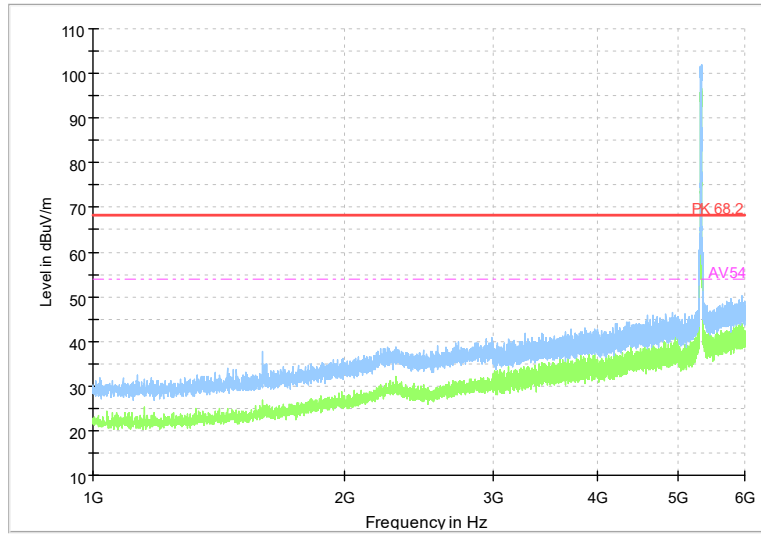

Frequency Range: 6GHz -18GHz
Detector: Av mode and PK mode
Modulation type: 802.11a

Full Spectrum

Frequency Range: 18GHz -40GHz
 Detector: Av mode and PK mode
 Modulation type: 802.11a

Full Spectrum

Frequency Range: 1GHz -6GHz
 Detector: Av mode and PK mode
 Modulation type: 802.11n(HT20)

Full Spectrum

Frequency Range: 6GHz -18GHz
Detector: Av mode and PK mode
Modulation type: 802.11n(HT20)

Full Spectrum

Frequency Range: 18GHz -40GHz
Detector: Av mode and PK mode
Modulation type: 802.11n(HT20)

Full Spectrum

Frequency Range: 1GHz -6GHz
Detector: Av mode and PK mode
Test Mode: 802.11ac(VHT20)

Full Spectrum

Frequency Range: 6GHz -18GHz
Detector: Av mode and PK mode
Test Mode: 802.11ac(VHT20)

Full Spectrum