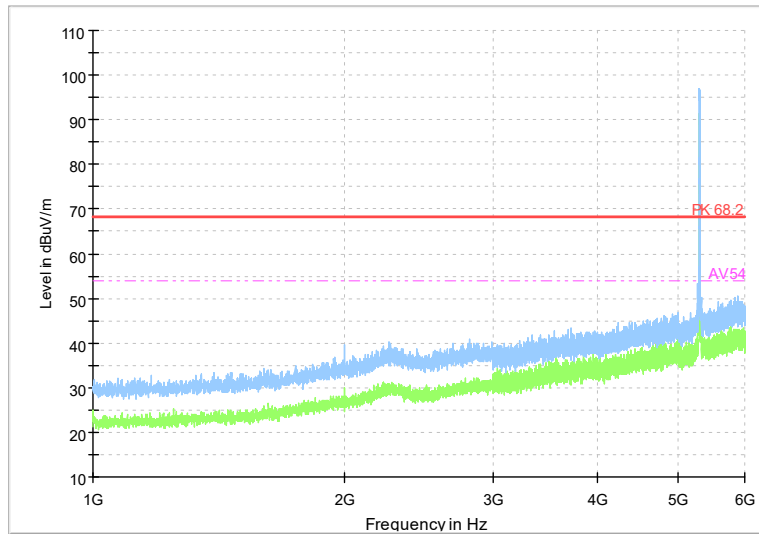

Full Spectrum

Frequency Range: 6GHz -18GHz
Detector: Av mode and PK mode
Test Mode: 802.11ax(HE20)

Full Spectrum

Frequency Range: 18GHz -40GHz
Detector: Av mode and PK mode
Test Mode: 802.11ax(HE20)

Full Spectrum

Frequency Range: 1GHz -6GHz
Detector: Av mode and PK mode
Test Mode: 802.11be(HE20)

Full Spectrum

Frequency Range: 6GHz -18GHz
Detector: Av mode and PK mode
Test Mode: 802.11be(HE20)

Full Spectrum

Frequency Range: 18GHz -40GHz
Detector: Av mode and PK mode
Test Mode: 802.11be(HE20)

Carrier frequency (MHz): 5300
Channel No.:60

Full Spectrum

Frequency Range: 1GHz -6GHz
Detector: Av mode and PK mode
Modulation type: 802.11a

Full Spectrum

Frequency Range: 6GHz -18GHz
Detector: Av mode and PK mode
Modulation type: 802.11a