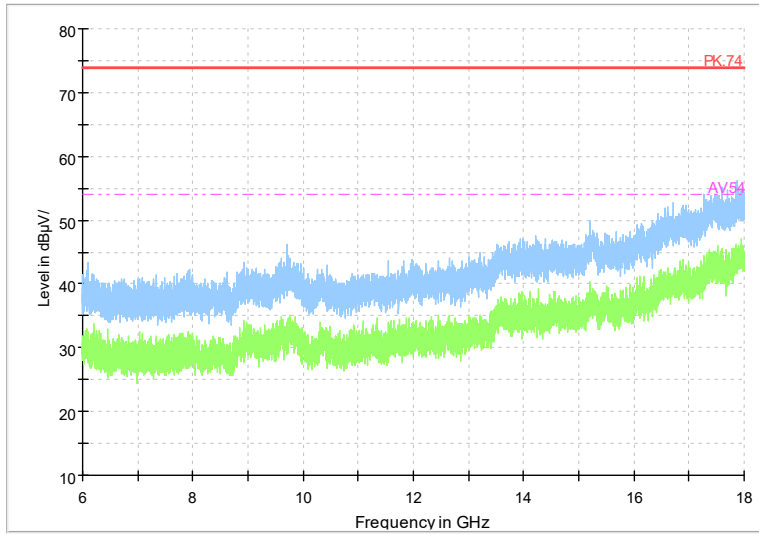

Full Spectrum

Frequency Range: 6GHz -18GHz
Detector: Av mode and PK mode
Modulation type: 802.11n(HT20)

Full Spectrum

Frequency Range: 18GHz -40GHz
Detector: Av mode and PK mode
Modulation type: 802.11n(HT20)

Full Spectrum

Frequency Range: 1GHz -6GHz
Detector: Av mode and PK mode
Test Mode: 802.11ac(VHT20)

Full Spectrum

Frequency Range: 6GHz -18GHz
Detector: Av mode and PK mode
Test Mode: 802.11ac(VHT20)

Full Spectrum

Frequency Range: 18GHz -40GHz
Detector: Av mode and PK mode
Test Mode: 802.11ac(VHT20)

Full Spectrum

Frequency Range: 1GHz -6GHz
Detector: Av mode and PK mode
Test Mode: 802.11ax(HE20)

Full Spectrum

Frequency Range: 6GHz -18GHz
Detector: Av mode and PK mode
Test Mode: 802.11ax(HE20)