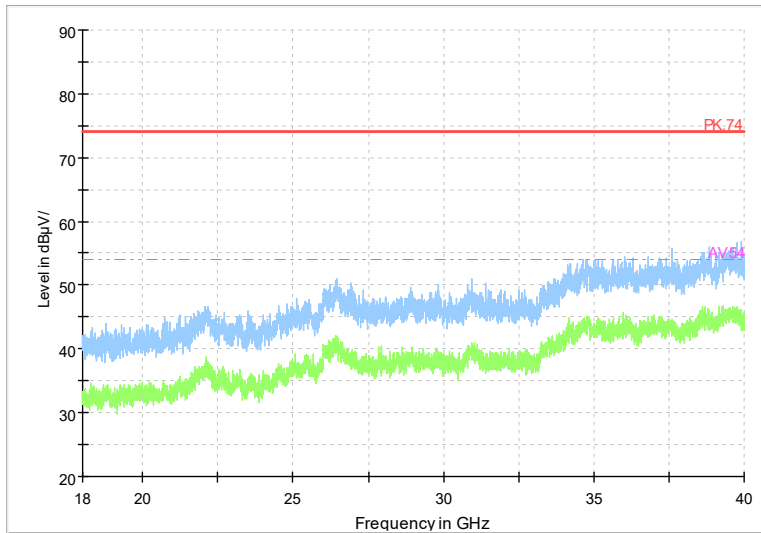

Frequency Range: 1GHz -6GHz
Detector: Av mode and PK mode
Test Mode: 802.11ax(HE20)

Full Spectrum

Frequency Range: 6GHz -18GHz
Detector: Av mode and PK mode
Test Mode: 802.11ax(HE20)

Full Spectrum

Frequency Range: 18GHz -40GHz
Detector: Av mode and PK mode
Test Mode: 802.11ax(HE20)

Full Spectrum

Frequency Range: 1GHz -6GHz
Detector: Av mode and PK mode
Test Mode: 802.11be(HE20)

Full Spectrum

Frequency Range: 6GHz -18GHz
Detector: Av mode and PK mode
Test Mode: 802.11be(HE20)

Full Spectrum

Frequency Range: 18GHz -40GHz
Detector: Av mode and PK mode
Test Mode: 802.11be(HE20)

Carrier frequency (MHz): 5190
Channel No.:38

Frequency Range: 1GHz -6GHz
Detector: Av mode and PK mode
Modulation type: 802.11n(HT40)