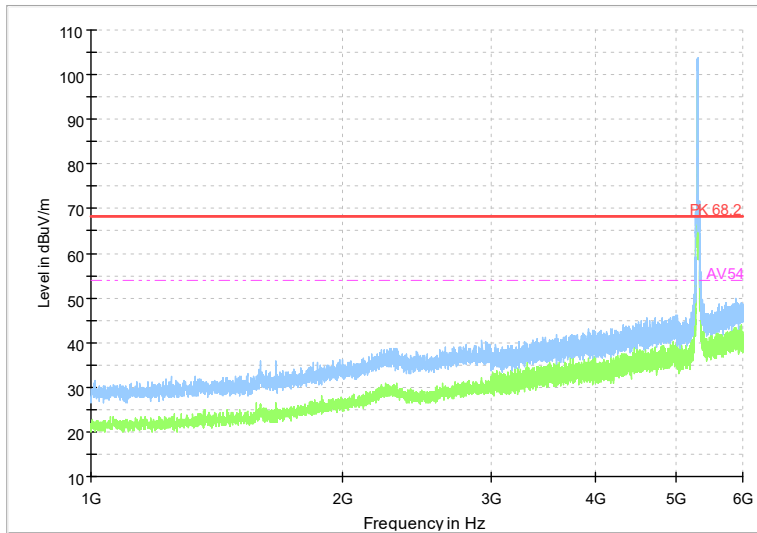

Carrier frequency (MHz): 5300
Channel No.:60

Full Spectrum

Frequency Range: 1GHz -6GHz
Detector: Av mode and PK mode
Modulation type: 802.11a

Full Spectrum

Frequency Range: 6GHz -18GHz
Detector: Av mode and PK mode
Modulation type: 802.11a

Full Spectrum

Frequency Range: 18GHz -40GHz
Detector: Av mode and PK mode
Modulation type: 802.11a

Full Spectrum

Frequency Range: 1GHz -6GHz
Detector: Av mode and PK mode
Modulation type: 802.11n(HT20)

Full Spectrum

Frequency Range: 6GHz -18GHz
Detector: Av mode and PK mode
Modulation type: 802.11n(HT20)

Full Spectrum

Frequency Range: 18GHz -40GHz
 Detector: Av mode and PK mode
 Modulation type: 802.11n(HT20)

Full Spectrum