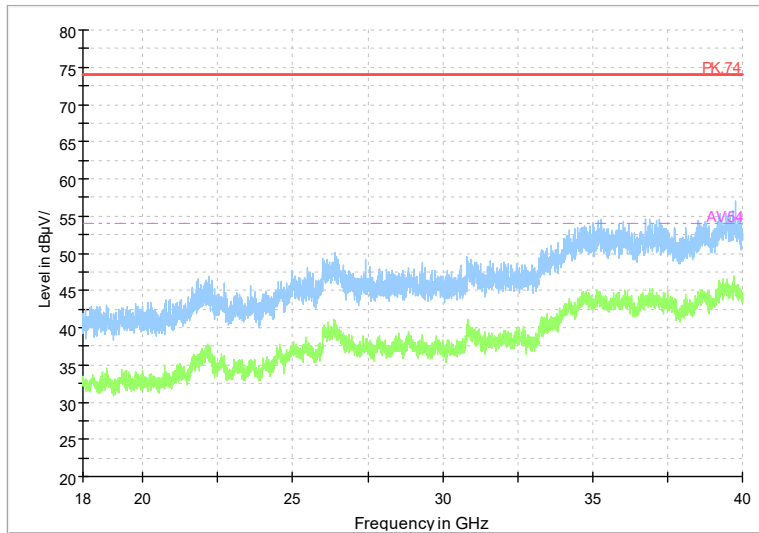

Full Spectrum

Frequency Range: 18GHz -40GHz
Detector: Av mode and PK mode
Test Mode: 802.11be(HE20)

Carrier frequency (MHz): 5320
Channel No.:64

Frequency Range: 1GHz -6GHz
Detector: Av mode and PK mode
Modulation type: 802.11a

Frequency Range: 6GHz -18GHz
Detector: Av mode and PK mode
Modulation type: 802.11a

Full Spectrum

Frequency Range: 18GHz -40GHz
 Detector: Av mode and PK mode
 Modulation type: 802.11a

Full Spectrum

Frequency Range: 1GHz -6GHz
 Detector: Av mode and PK mode
 Modulation type: 802.11n(HT20)

Full Spectrum

Frequency Range: 6GHz -18GHz
Detector: Av mode and PK mode
Modulation type: 802.11n(HT20)

Full Spectrum

Frequency Range: 18GHz -40GHz
Detector: Av mode and PK mode
Modulation type: 802.11n(HT20)