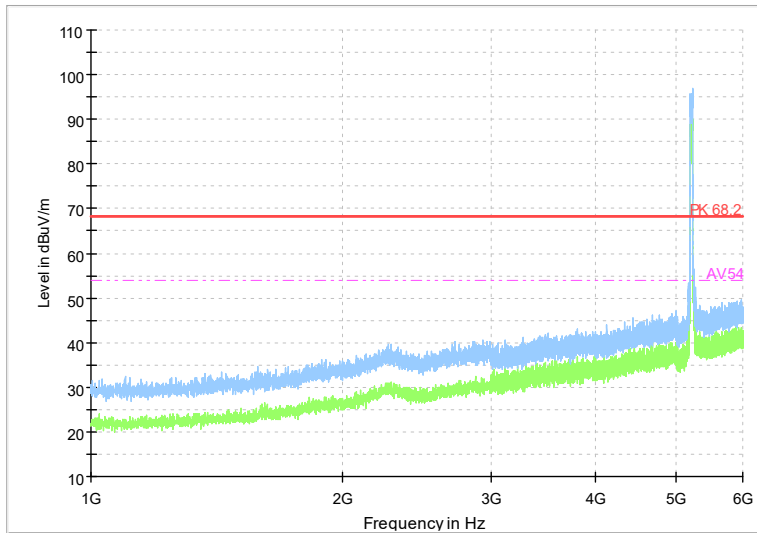

Frequency Range: 6GHz -18GHz
Detector: Av mode and PK mode
Test Mode: 802.11be(EHT40)

Full Spectrum

Frequency Range: 18GHz -40GHz
Detector: Av mode and PK mode
Test Mode: 802.11be(EHT40)

Carrier frequency (MHz): 5210
Channel No.:42

Full Spectrum

Frequency Range: 1GHz -6GHz
Detector: Av mode and PK mode
Test Mode: 802.11ac(VHT80)

Full Spectrum

Frequency Range: 6GHz -18GHz
Detector: Av mode and PK mode
Test Mode: 802.11ac(VHT80)

Full Spectrum

Frequency Range: 18GHz -40GHz
 Detector: Av mode and PK mode
 Test Mode: 802.11ac(VHT80)

Full Spectrum

Frequency Range: 1GHz -6GHz
 Detector: Av mode and PK mode
 Test Mode: 802.11ax(HE80)

Full Spectrum

Frequency Range: 6GHz -18GHz
Detector: Av mode and PK mode
Test Mode: 802.11ax(HE80)