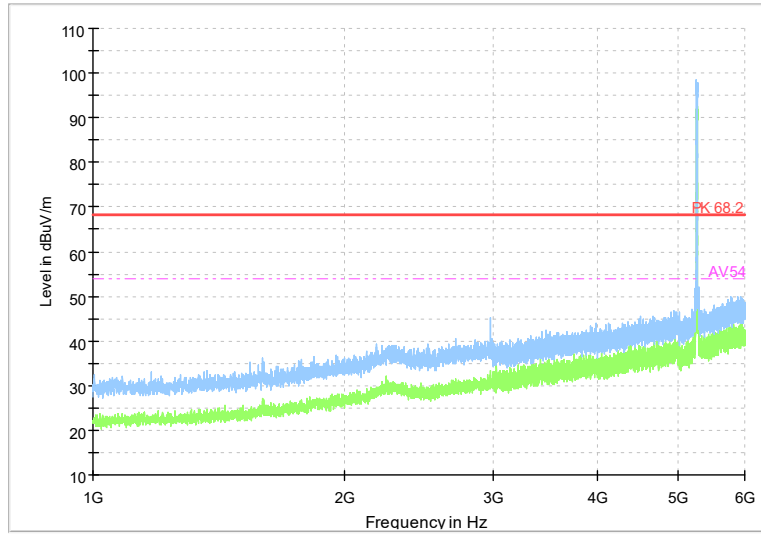

Full Spectrum

Frequency Range: 6GHz -18GHz
Detector: Av mode and PK mode
Modulation type: 802.11ax(HE160)

Full Spectrum

Frequency Range: 18GHz -40GHz
Detector: Av mode and PK mode
Modulation type: 802.11ax(HE160)

Full Spectrum

Frequency Range: 1GHz -6GHz
Detector: Av mode and PK mode
Modulation type: 802.11be(EHT160)

Full Spectrum

Frequency Range: 6GHz -18GHz
Detector: Av mode and PK mode
Modulation type: 802.11be(EHT160)

Full Spectrum

Frequency Range: 18GHz -40GHz
Detector: Av mode and PK mode
Modulation type: 802.11be(EHT160)

Carrier frequency (MHz): 5260
Channel No.:52

Full Spectrum

Frequency Range: 1GHz -6GHz
Detector: Av mode and PK mode
Modulation type: 802.11a