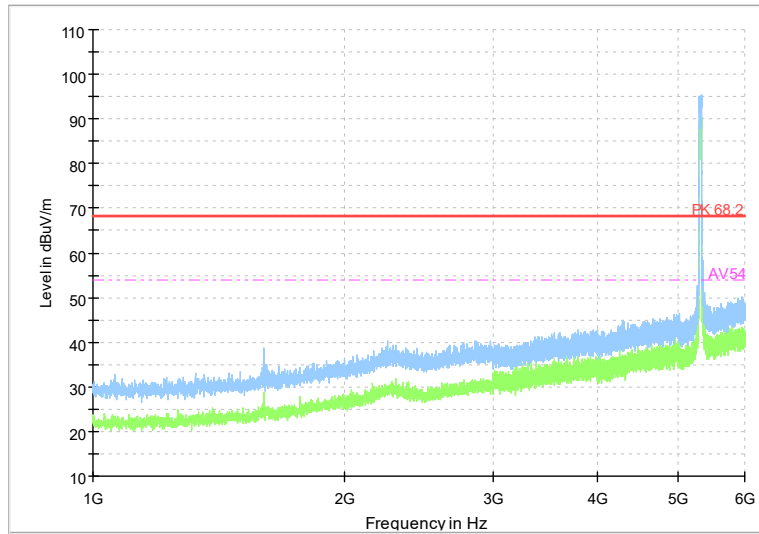

Full Spectrum

Frequency Range: 6GHz -18GHz
Detector: Av mode and PK mode
Test Mode: 802.11ax(HE 40)

Full Spectrum

Frequency Range: 18GHz -40GHz
Detector: Av mode and PK mode
Test Mode: 802.11ax(HE40)

Full Spectrum

Frequency Range: 1GHz -6GHz
Detector: Av mode and PK mode
Test Mode: 802.11be(EHT40)

Full Spectrum

Frequency Range: 6GHz -18GHz
Detector: Av mode and PK mode
Test Mode: 802.11be(EHT40)

Full Spectrum

Frequency Range: 18GHz -40GHz
Detector: Av mode and PK mode
Test Mode: 802.11be(EHT40)

Carrier frequency (MHz): 5310
Channel No.:62

Full Spectrum

Frequency Range: 1GHz -6GHz
Detector: Av mode and PK mode
Modulation type: 802.11n(HT40)

Full Spectrum

Frequency Range: 6GHz -18GHz
Detector: Av mode and PK mode
Modulation type: 802.11n(HT40)