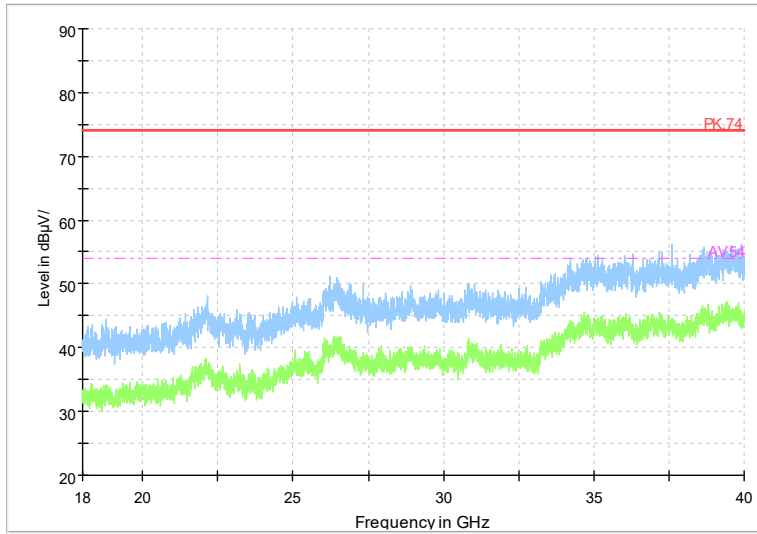

Full Spectrum

Frequency Range: 18GHz -40GHz
Detector: Av mode and PK mode
Modulation type: 802.11n(HT20)

Full Spectrum

Frequency Range: 1GHz -6GHz
Detector: Av mode and PK mode
Test Mode: 802.11ac(VHT20)

Full Spectrum

Frequency Range: 6GHz -18GHz
Detector: Av mode and PK mode
Test Mode: 802.11ac(VHT20)

Full Spectrum

Frequency Range: 18GHz -40GHz
Detector: Av mode and PK mode
Test Mode: 802.11ac(VHT20)

Full Spectrum