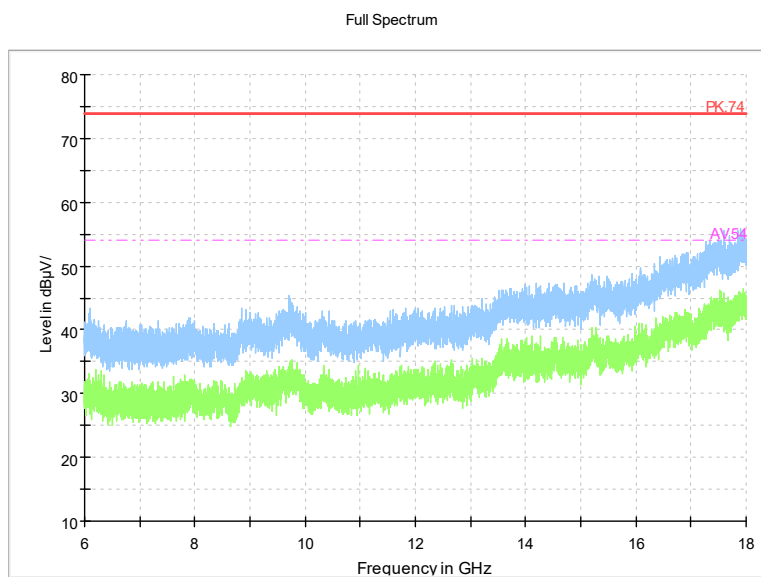

Frequency Range: 18GHz -40GHz
Detector: Av mode and PK mode
Test Mode: 802.11ax(HE20)

Full Spectrum

Frequency Range: 1GHz -6GHz
Detector: Av mode and PK mode
Test Mode: 802.11be(HE20)

Full Spectrum

Frequency Range: 6GHz -18GHz
Detector: Av mode and PK mode
Test Mode: 802.11be(HE20)

Full Spectrum

Frequency Range: 18GHz -40GHz
Detector: Av mode and PK mode
Test Mode: 802.11be(HE20)

Carrier frequency (MHz): 5320
Channel No.:64

Frequency Range: 1GHz -6GHz
Detector: Av mode and PK mode
Modulation type: 802.11a

Frequency Range: 6GHz -18GHz
Detector: Av mode and PK mode
Modulation type: 802.11a

Full Spectrum

Frequency Range: 18GHz -40GHz
 Detector: Av mode and PK mode
 Modulation type: 802.11a

Full Spectrum

Frequency Range: 1GHz -6GHz
 Detector: Av mode and PK mode
 Modulation type: 802.11n(HT20)