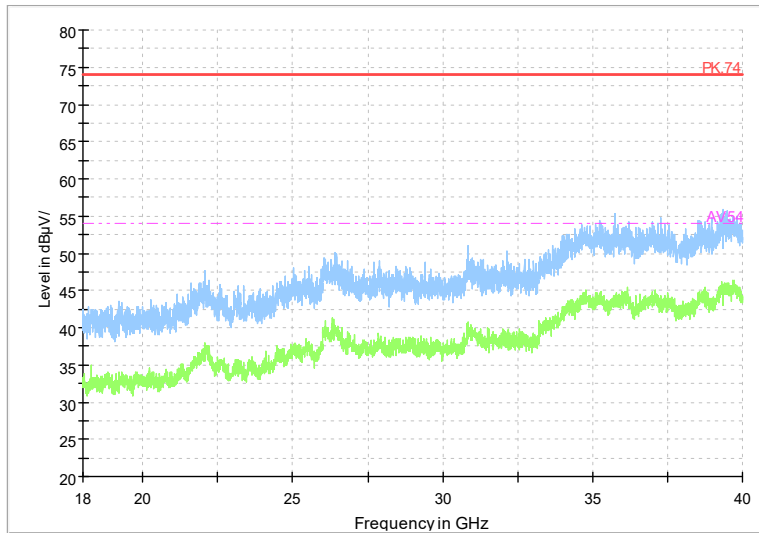

Full Spectrum

Frequency Range: 18GHz -40GHz
Detector: Av mode and PK mode
Test Mode: 802.11ax(HE20)

Full Spectrum

Frequency Range: 1GHz -6GHz
Detector: Av mode and PK mode
Test Mode: 802.11be(HE20)

Full Spectrum

Frequency Range: 6GHz -18GHz
Detector: Av mode and PK mode
Test Mode: 802.11be(HE20)

Frequency Range: 18GHz -40GHz
Detector: Av mode and PK mode
Test Mode: 802.11be(HE20)

Carrier frequency (MHz): 5270
Channel No.:54

Frequency Range: 1GHz -6GHz
Detector: Av mode and PK mode
Modulation type: 802.11n(HT40)

Full Spectrum

Frequency Range: 6GHz -18GHz
Detector: Av mode and PK mode
Modulation type: 802.11n(HT40)

Full Spectrum