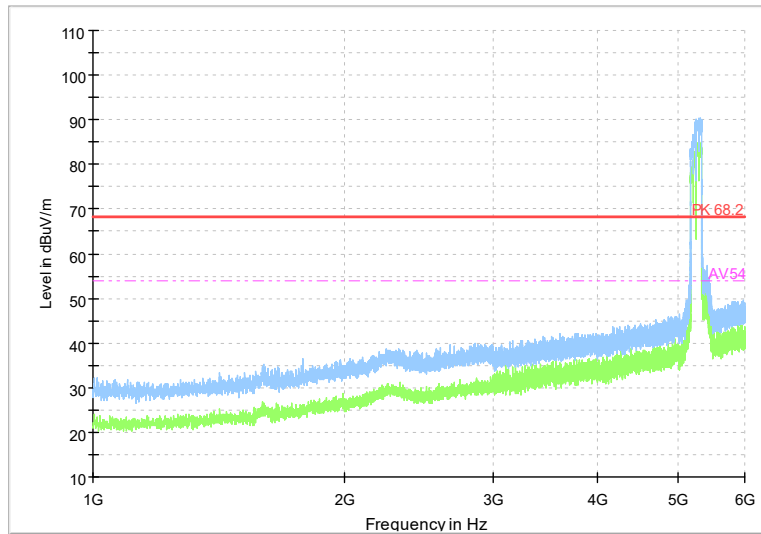

Full Spectrum

Frequency Range: 18GHz -40GHz
Detector: Av mode and PK mode
Test Mode: 802.11ax(HE80)

Full Spectrum

Frequency Range: 1GHz -6GHz
Detector: Av mode and PK mode
Test Mode: 802.11be(EHT80)

Full Spectrum

Frequency Range: 6GHz -18GHz
Detector: Av mode and PK mode
Test Mode: 802.11be(EHT80)

Full Spectrum

Frequency Range: 18GHz -40GHz
Detector: Av mode and PK mode
Test Mode: 802.11be(EHT80)

Carrier frequency (MHz): 5250
Channel No.:50

Full Spectrum

Frequency Range: 1GHz -6GHz
Detector: Av mode and PK mode
Modulation type: 802.11ac(VHT160)

Full Spectrum

Frequency Range: 6GHz -18GHz
Detector: Av mode and PK mode
Modulation type: 802.11ac(VHT160)