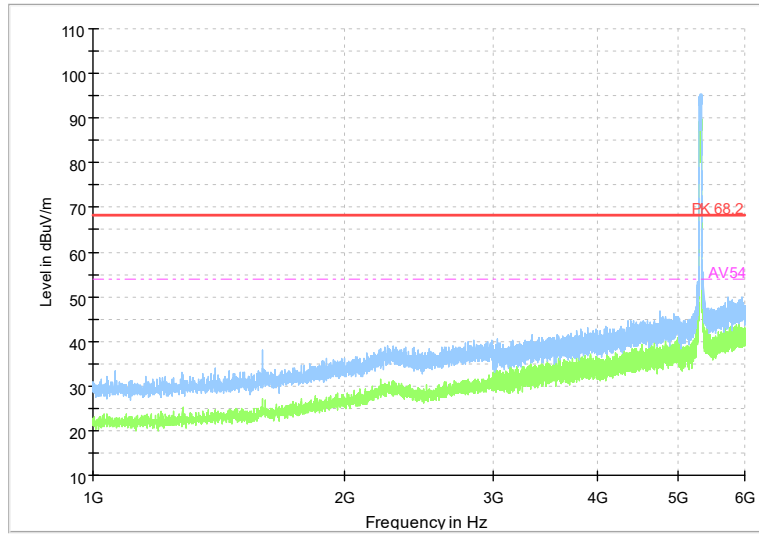

Frequency Range: 1GHz -6GHz
Detector: Av mode and PK mode
Test Mode: 802.11be(EHT40)

Full Spectrum

Frequency Range: 6GHz -18GHz
Detector: Av mode and PK mode
Test Mode: 802.11be(EHT40)

Full Spectrum

Frequency Range: 18GHz -40GHz
Detector: Av mode and PK mode
Test Mode: 802.11be(EHT40)

Carrier frequency (MHz): 5310
Channel No.:62

Full Spectrum

Frequency Range: 1GHz -6GHz
Detector: Av mode and PK mode
Modulation type: 802.11n(HT40)

Full Spectrum

Frequency Range: 6GHz -18GHz
Detector: Av mode and PK mode
Modulation type: 802.11n(HT40)

Full Spectrum

Frequency Range: 18GHz -40GHz
Detector: Av mode and PK mode
Modulation type: 802.11n(HT40)

Full Spectrum

Frequency Range: 1GHz -6GHz
Detector: Av mode and PK mode
Test Mode: 802.11ac(VHT40)