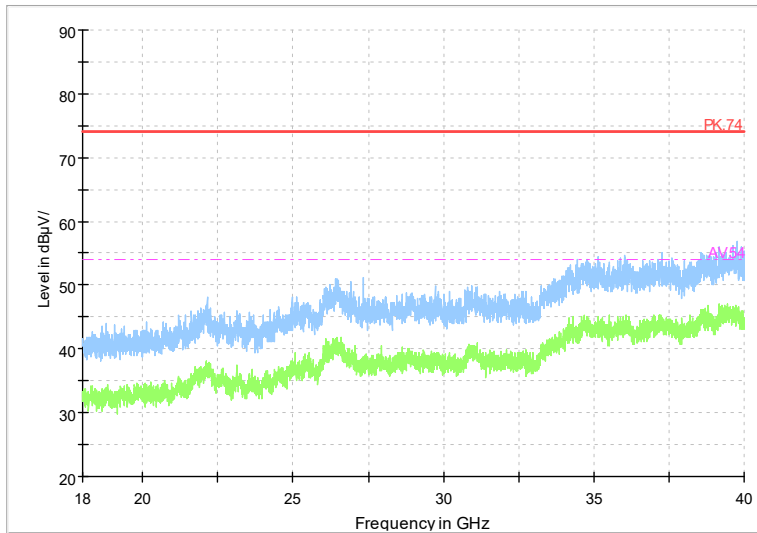

Full Spectrum

Frequency Range: 6GHz -18GHz
Detector: Av mode and PK mode
Modulation type: 802.11ax(HE160)

Full Spectrum

Frequency Range: 18GHz -40GHz
Detector: Av mode and PK mode
Modulation type: 802.11ax(HE160)

Full Spectrum

Frequency Range: 1GHz -6GHz
Detector: Av mode and PK mode
Modulation type: 802.11be(EHT160)

Full Spectrum

Frequency Range: 6GHz -18GHz
Detector: Av mode and PK mode
Modulation type: 802.11be(EHT160)

Full Spectrum

Frequency Range: 18GHz -40GHz
Detector: Av mode and PK mode
Modulation type: 802.11be(EHT160)

Carrier frequency (MHz): 5260
Channel No.:52

Full Spectrum

Frequency Range: 1GHz -6GHz
Detector: Av mode and PK mode
Modulation type: 802.11a