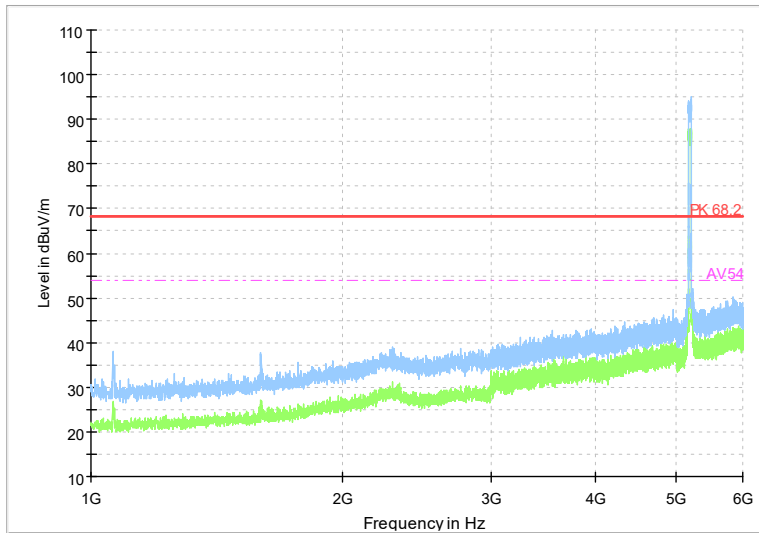

Full Spectrum

Frequency Range: 1GHz -6GHz
Detector: Av mode and PK mode
Test Mode: 802.11ax(HE 40)

Full Spectrum

Frequency Range: 6GHz -18GHz
Detector: Av mode and PK mode
Test Mode: 802.11ax(HE 40)

Full Spectrum

Frequency Range: 18GHz -40GHz
Detector: Av mode and PK mode
Test Mode: 802.11ax(HE40)

Full Spectrum

Frequency Range: 1GHz -6GHz
Detector: Av mode and PK mode
Test Mode: 802.11be(EHT40)

Full Spectrum

Frequency Range: 6GHz -18GHz
Detector: Av mode and PK mode
Test Mode: 802.11be(EHT40)