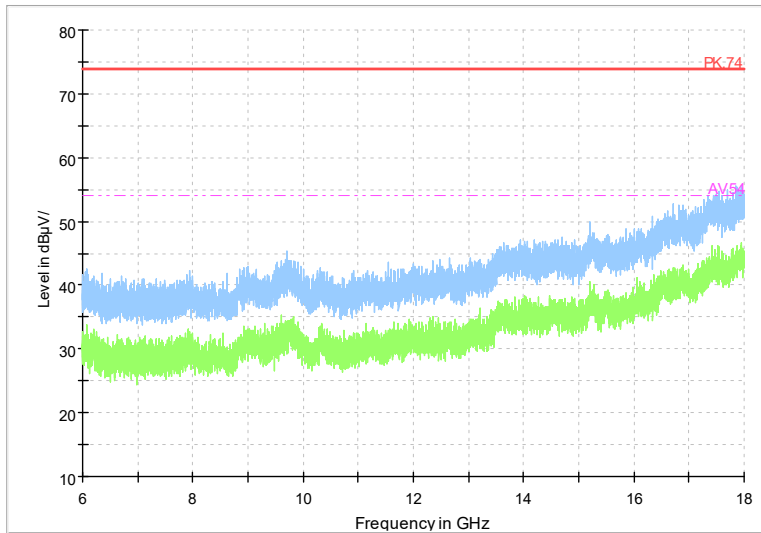

Frequency Range: 6GHz -18GHz
Detector: Av mode and PK mode
Test Mode: 802.11ac(VHT40)

Full Spectrum

Frequency Range: 18GHz -40GHz
Detector: Av mode and PK mode
Test Mode: 802.11ac(VHT40)

Full Spectrum

Frequency Range: 1GHz -6GHz
Detector: Av mode and PK mode
Test Mode: 802.11ax(HE 40)

Full Spectrum

Frequency Range: 6GHz -18GHz
Detector: Av mode and PK mode
Test Mode: 802.11ax(HE 40)

Full Spectrum

Frequency Range: 18GHz -40GHz
Detector: Av mode and PK mode
Test Mode: 802.11ax(HE40)

Full Spectrum

Frequency Range: 1GHz -6GHz
Detector: Av mode and PK mode
Test Mode: 802.11be(EHT40)

Full Spectrum

Frequency Range: 6GHz -18GHz
Detector: Av mode and PK mode
Test Mode: 802.11be(EHT40)

Full Spectrum

Frequency Range: 18GHz -40GHz
Detector: Av mode and PK mode
Test Mode: 802.11be(EHT40)