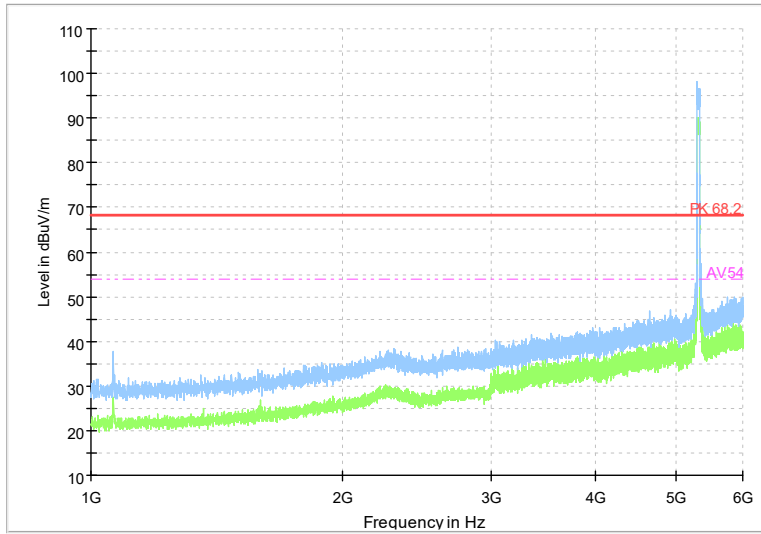

Full Spectrum

Frequency Range: 6GHz -18GHz
Detector: Av mode and PK mode
Test Mode: 802.11ac(VHT40)

Full Spectrum

Frequency Range: 18GHz -40GHz
Detector: Av mode and PK mode
Test Mode: 802.11ac(VHT40)

Full Spectrum

Frequency Range: 1GHz -6GHz
Detector: Av mode and PK mode
Test Mode: 802.11ax(HE 40)

Full Spectrum

Frequency Range: 6GHz -18GHz
Detector: Av mode and PK mode
Test Mode: 802.11ax(HE 40)

Full Spectrum

Frequency Range: 18GHz -40GHz
Detector: Av mode and PK mode
Test Mode: 802.11ax(HE40)

Full Spectrum

Frequency Range: 1GHz -6GHz
Detector: Av mode and PK mode
Test Mode: 802.11be(EHT40)

Full Spectrum

Frequency Range: 6GHz -18GHz
Detector: Av mode and PK mode
Test Mode: 802.11be(EHT40)