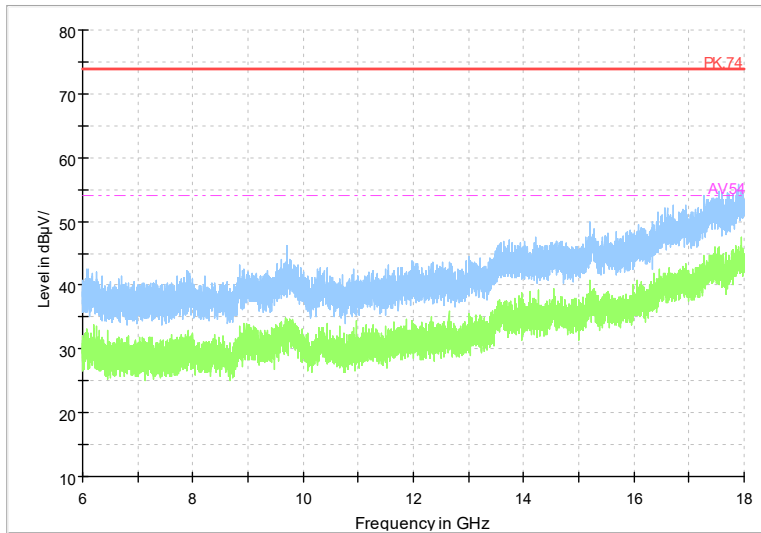

Frequency Range: 6GHz -18GHz
Detector: Av mode and PK mode
Test Mode: 802.11be(HE20)

Frequency Range: 18GHz -40GHz
Detector: Av mode and PK mode
Test Mode: 802.11be(HE20)

Carrier frequency (MHz): 5270
Channel No.:54

Frequency Range: 1GHz -6GHz
Detector: Av mode and PK mode
Modulation type: 802.11n(HT40)

Full Spectrum

Frequency Range: 6GHz -18GHz
Detector: Av mode and PK mode
Modulation type: 802.11n(HT40)

Full Spectrum

Frequency Range: 18GHz -40GHz
Detector: Av mode and PK mode
Modulation type: 802.11n(HT40)

Full Spectrum

Frequency Range: 1GHz -6GHz
Detector: Av mode and PK mode
Test Mode: 802.11ac(VHT40)

Full Spectrum