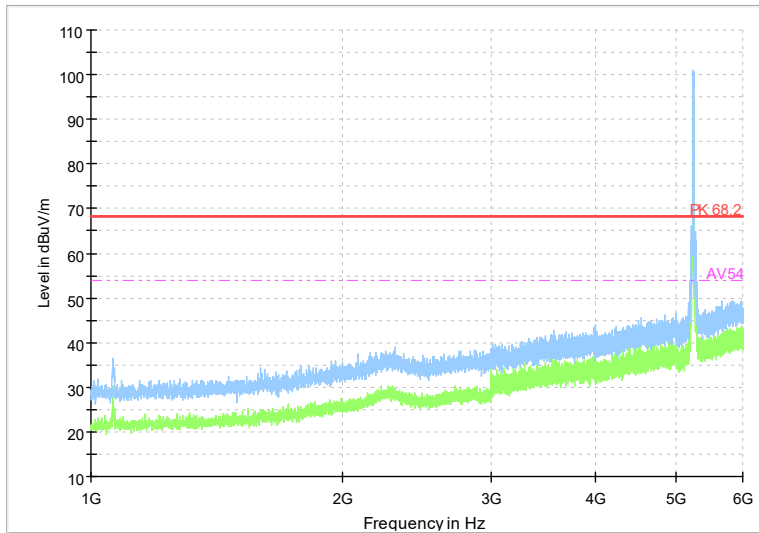

Full Spectrum

Frequency Range: 6GHz -18GHz
Detector: Av mode and PK mode
Test Mode: 802.11ac(VHT20)

Full Spectrum

Frequency Range: 18GHz -40GHz
Detector: Av mode and PK mode
Test Mode: 802.11ac(VHT20)

Full Spectrum

Frequency Range: 1GHz -6GHz
Detector: Av mode and PK mode
Test Mode: 802.11ax(HE20)

Full Spectrum

Frequency Range: 6GHz -18GHz
Detector: Av mode and PK mode
Test Mode: 802.11ax(HE20)

Full Spectrum

Frequency Range: 18GHz -40GHz
Detector: Av mode and PK mode
Test Mode: 802.11ax(HE20)

Full Spectrum

Frequency Range: 1GHz -6GHz
Detector: Av mode and PK mode
Test Mode: 802.11be(HE20)

Full Spectrum

Frequency Range: 6GHz -18GHz
Detector: Av mode and PK mode
Test Mode: 802.11be(HE20)

Full Spectrum