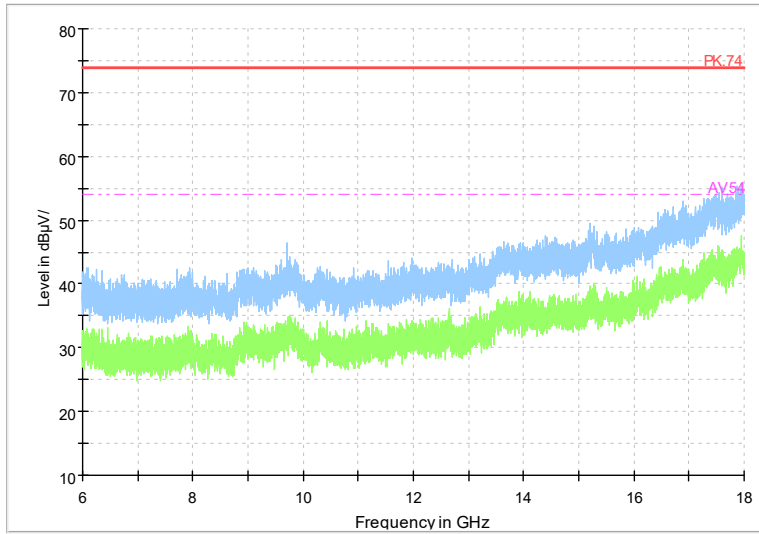

Full Spectrum

Frequency Range: 18GHz -40GHz
Detector: Av mode and PK mode
Modulation type: 802.11n(HT20)

Full Spectrum

Frequency Range: 1GHz -6GHz
Detector: Av mode and PK mode
Test Mode: 802.11ac(VHT20)

Full Spectrum

Frequency Range: 6GHz -18GHz
Detector: Av mode and PK mode
Test Mode: 802.11ac(VHT20)

Full Spectrum

Frequency Range: 18GHz -40GHz
Detector: Av mode and PK mode
Test Mode: 802.11ac(VHT20)

Full Spectrum