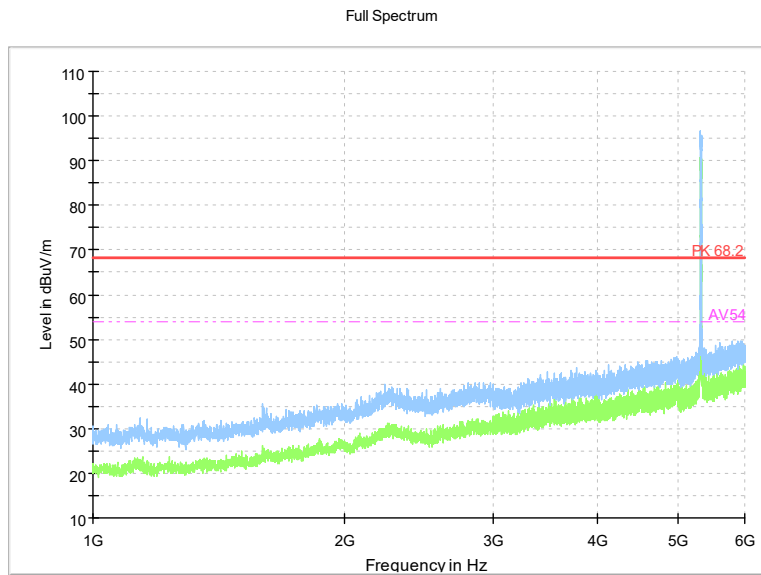

Full Spectrum

Frequency Range: 1GHz -6GHz
Detector: Av mode and PK mode
Test Mode: 802.11ax(HE20)

Full Spectrum

Frequency Range: 6GHz -18GHz
Detector: Av mode and PK mode
Test Mode: 802.11ax(HE20)

Full Spectrum

Frequency Range: 18GHz -40GHz
Detector: Av mode and PK mode
Test Mode: 802.11ax(HE20)

Full Spectrum

Frequency Range: 1GHz -6GHz
Detector: Av mode and PK mode
Test Mode: 802.11be(HE20)

Full Spectrum

Frequency Range: 6GHz -18GHz
Detector: Av mode and PK mode
Test Mode: 802.11be(HE20)

Full Spectrum

Frequency Range: 18GHz -40GHz
Detector: Av mode and PK mode
Test Mode: 802.11be(HE20)

Carrier frequency (MHz): 5320
Channel No.:64

Frequency Range: 1GHz -6GHz
Detector: Av mode and PK mode
Modulation type: 802.11a