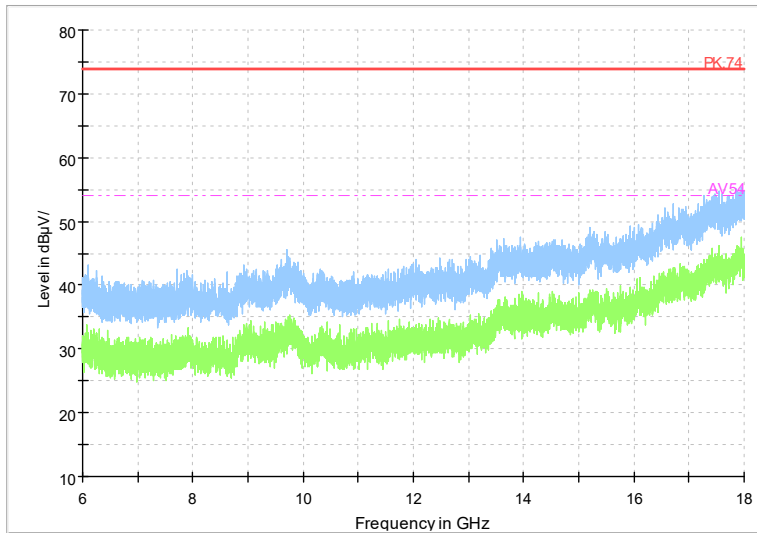

Full Spectrum

Frequency Range: 1GHz -6GHz
Detector: Av mode and PK mode
Modulation type: 802.11ac(VHT160)

Full Spectrum

Frequency Range: 6GHz -18GHz
Detector: Av mode and PK mode
Modulation type: 802.11ac(VHT160)

Full Spectrum

Frequency Range: 18GHz -40GHz
Detector: Av mode and PK mode
Modulation type: 802.11ac(VHT160)

Full Spectrum

Frequency Range: 1GHz -6GHz
Detector: Av mode and PK mode
Modulation type: 802.11ax(HE160)

Full Spectrum

Frequency Range: 6GHz -18GHz
Detector: Av mode and PK mode
Modulation type: 802.11ax(HE160)

Full Spectrum

Frequency Range: 18GHz -40GHz
Detector: Av mode and PK mode
Modulation type: 802.11ax(HE160)