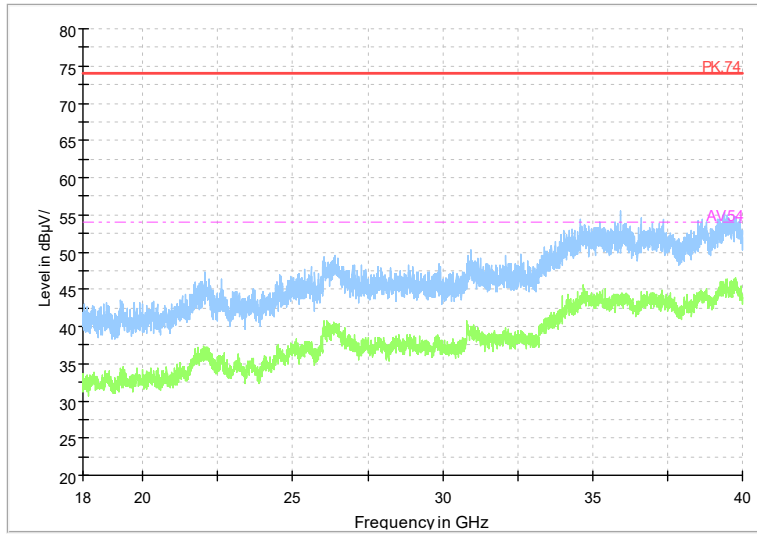

Full Spectrum

Frequency Range: 6GHz -18GHz
Detector: Av mode and PK mode
Modulation type: 802.11n(HT20)

Full Spectrum

Frequency Range: 18GHz -40GHz
Detector: Av mode and PK mode
Modulation type: 802.11n(HT20)

Full Spectrum

Frequency Range: 1GHz -6GHz
Detector: Av mode and PK mode
Test Mode: 802.11ac(VHT20)

Full Spectrum

Frequency Range: 6GHz -18GHz
Detector: Av mode and PK mode
Test Mode: 802.11ac(VHT20)

Full Spectrum

Frequency Range: 18GHz -40GHz
Detector: Av mode and PK mode
Test Mode: 802.11ac(VHT20)

Full Spectrum

Frequency Range: 1GHz -6GHz
Detector: Av mode and PK mode
Test Mode: 802.11ax(HE20)

Full Spectrum

Frequency Range: 6GHz -18GHz
Detector: Av mode and PK mode
Test Mode: 802.11ax(HE20)