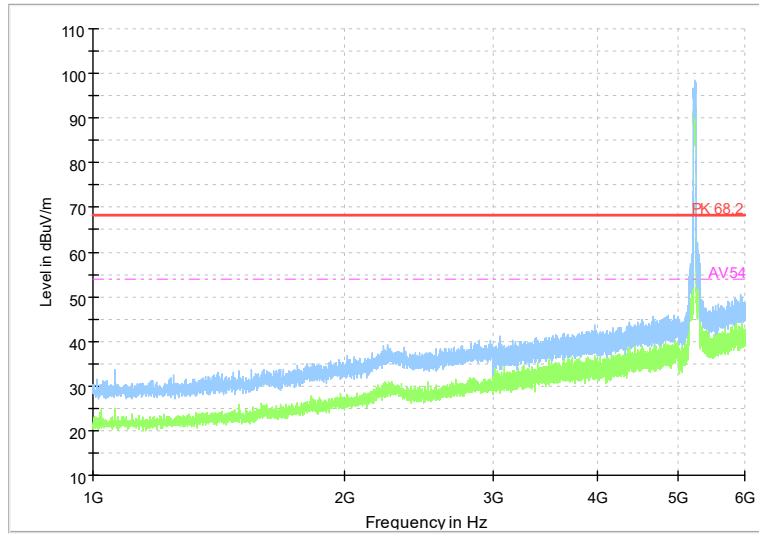

Full Spectrum

Frequency Range: 6GHz -18GHz
Detector: Av mode and PK mode
Modulation type: 802.11n(HT40)

Full Spectrum

Frequency Range: 18GHz -40GHz
Detector: Av mode and PK mode
Modulation type: 802.11n(HT40)

Full Spectrum

Frequency Range: 1GHz -6GHz
Detector: Av mode and PK mode
Test Mode: 802.11ac(VHT40)

Full Spectrum

Frequency Range: 6GHz -18GHz
Detector: Av mode and PK mode
Test Mode: 802.11ac(VHT40)

Full Spectrum

Frequency Range: 18GHz -40GHz
Detector: Av mode and PK mode
Test Mode: 802.11ac(VHT40)

Full Spectrum

Frequency Range: 1GHz -6GHz
Detector: Av mode and PK mode
Test Mode: 802.11ax(HE 40)

Full Spectrum

Frequency Range: 6GHz -18GHz
Detector: Av mode and PK mode
Test Mode: 802.11ax(HE 40)