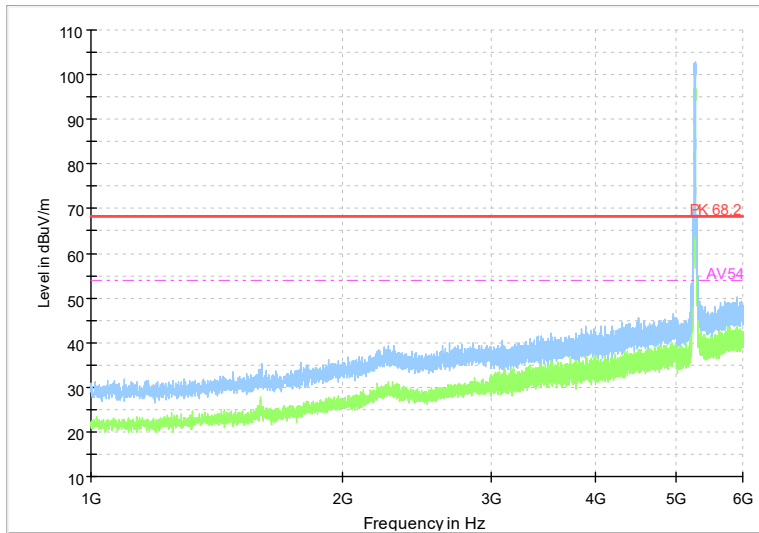

Frequency Range: 1GHz -6GHz
Detector: Av mode and PK mode
Modulation type: 802.11n(HT20)

Full Spectrum

Frequency Range: 6GHz -18GHz
Detector: Av mode and PK mode
Modulation type: 802.11n(HT20)

Full Spectrum

Frequency Range: 18GHz -40GHz
Detector: Av mode and PK mode
Modulation type: 802.11n(HT20)

Full Spectrum

Frequency Range: 1GHz -6GHz
Detector: Av mode and PK mode
Test Mode: 802.11ac(VHT20)

Full Spectrum

Frequency Range: 6GHz -18GHz
Detector: Av mode and PK mode
Test Mode: 802.11ac(VHT20)

Full Spectrum

Frequency Range: 18GHz -40GHz
Detector: Av mode and PK mode
Test Mode: 802.11ac(VHT20)

Full Spectrum

Frequency Range: 1GHz -6GHz
Detector: Av mode and PK mode
Test Mode: 802.11ax(HE20)