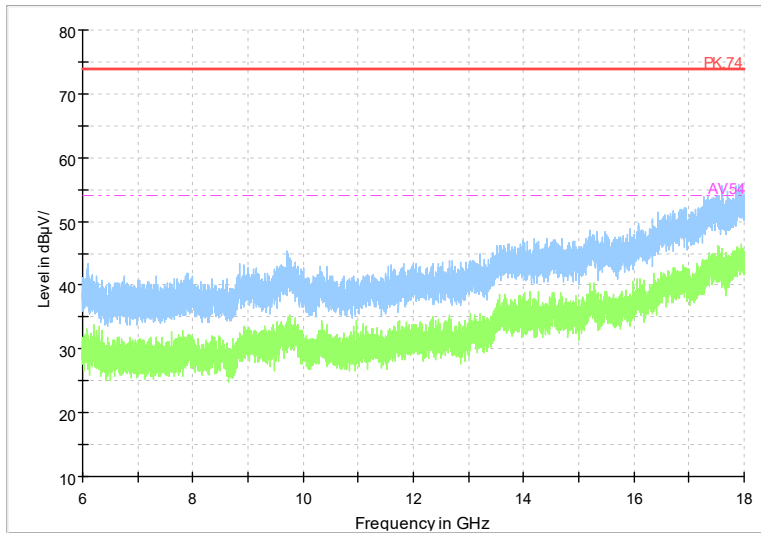

ANT2

Carrier frequency (MHz): 5180
Channel No.:36

Frequency Range: 1GHz -6GHz
Detector: Av mode and PK mode
Modulation type: 802.11a

Full Spectrum

Frequency Range: 6GHz -18GHz
Detector: Av mode and PK mode
Modulation type: 802.11a

Full Spectrum

Frequency Range: 18GHz -40GHz
Detector: Av mode and PK mode
Modulation type: 802.11a

Full Spectrum

Frequency Range: 1GHz -6GHz
Detector: Av mode and PK mode
Modulation type: 802.11n(HT20)

Full Spectrum

Frequency Range: 6GHz -18GHz
Detector: Av mode and PK mode
Modulation type: 802.11n(HT20)

Full Spectrum

Frequency Range: 18GHz -40GHz
Detector: Av mode and PK mode
Modulation type: 802.11n(HT20)

Full Spectrum