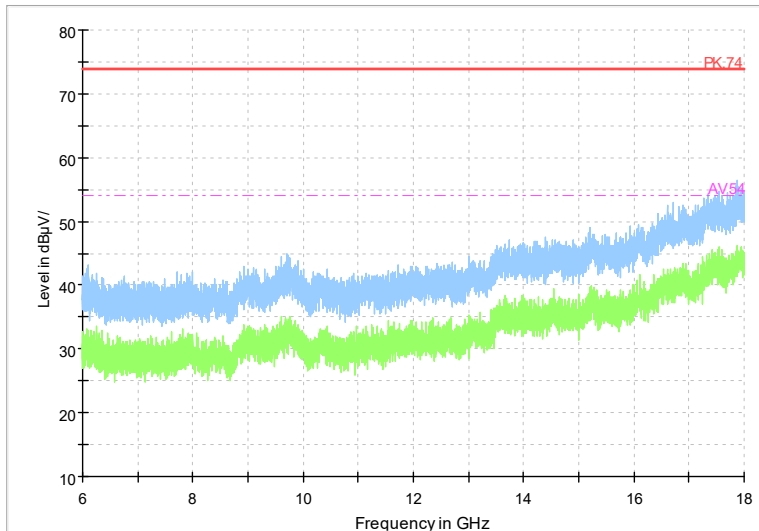

Full Spectrum

Frequency Range: 18GHz -40GHz
 Detector: Av mode and PK mode
 Modulation type: 802.11a

Full Spectrum

Frequency Range: 1GHz -6GHz
 Detector: Av mode and PK mode
 Modulation type: 802.11n(HT20)

Full Spectrum

Frequency Range: 6GHz -18GHz
Detector: Av mode and PK mode
Modulation type: 802.11n(HT20)

Full Spectrum

Frequency Range: 18GHz -40GHz
Detector: Av mode and PK mode
Modulation type: 802.11n(HT20)

Full Spectrum

Frequency Range: 1GHz -6GHz
Detector: Av mode and PK mode
Test Mode: 802.11ac(VHT20)

Full Spectrum

Frequency Range: 6GHz -18GHz
Detector: Av mode and PK mode
Test Mode: 802.11ac(VHT20)

Full Spectrum