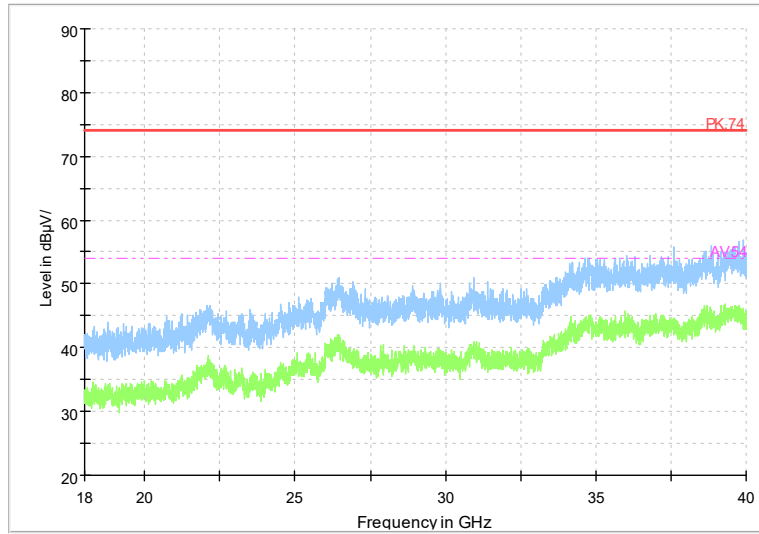

Full Spectrum

Frequency Range: 18GHz -40GHz
Detector: Av mode and PK mode
Modulation type: 802.11n(HT20)

Full Spectrum

Frequency Range: 1GHz -6GHz
Detector: Av mode and PK mode
Test Mode: 802.11ac(VHT20)

Full Spectrum

Frequency Range: 6GHz -18GHz
Detector: Av mode and PK mode
Test Mode: 802.11ac(VHT20)

Full Spectrum

Frequency Range: 18GHz -40GHz
Detector: Av mode and PK mode
Test Mode: 802.11ac(VHT20)

Full Spectrum

Frequency Range: 1GHz -6GHz
Detector: Av mode and PK mode
Test Mode: 802.11ax(HE20)

Full Spectrum

Frequency Range: 6GHz -18GHz
Detector: Av mode and PK mode
Test Mode: 802.11ax(HE20)

Full Spectrum

Frequency Range: 18GHz -40GHz
Detector: Av mode and PK mode
Test Mode: 802.11ax(HE20)