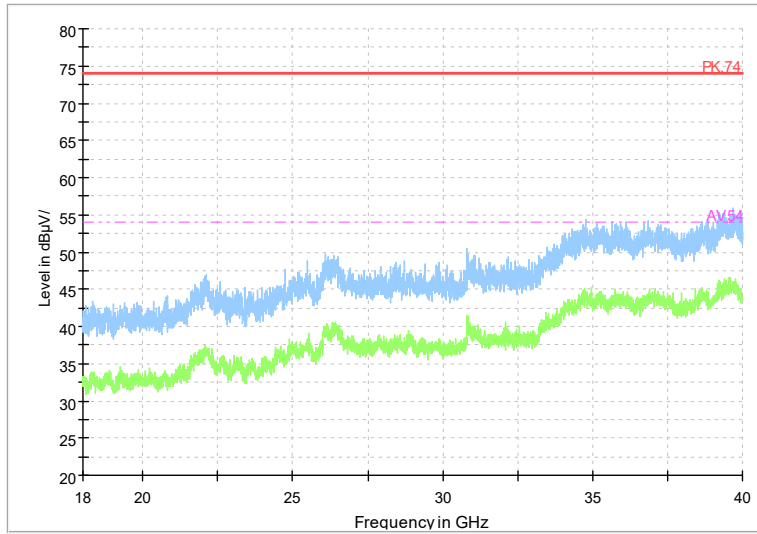

Frequency Range: 1GHz -6GHz
Detector: Av mode and PK mode
Test Mode: 802.11be(HE20)

Full Spectrum

Frequency Range: 6GHz -18GHz
Detector: Av mode and PK mode
Test Mode: 802.11be(HE20)

Full Spectrum

Frequency Range: 18GHz -40GHz
Detector: Av mode and PK mode
Test Mode: 802.11be(HE20)

Carrier frequency (MHz): 5785
Channel No.:157

Full Spectrum

Frequency Range: 1GHz -6GHz
Detector: Av mode and PK mode
Modulation type: 802.11a

Full Spectrum

Frequency Range: 6GHz -18GHz
Detector: Av mode and PK mode
Modulation type: 802.11a

Full Spectrum

Frequency Range: 18GHz -40GHz
 Detector: Av mode and PK mode
 Modulation type: 802.11a

Full Spectrum

Frequency Range: 1GHz -6GHz
 Detector: Av mode and PK mode
 Modulation type: 802.11n(HT20)