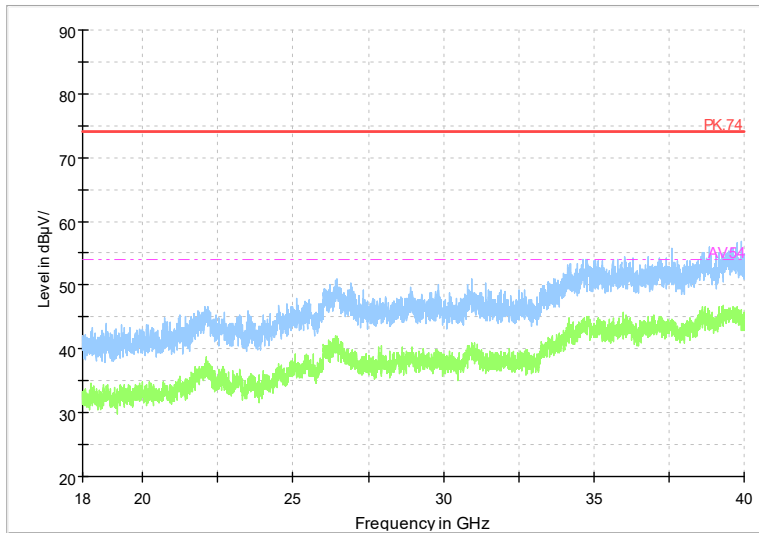

Full Spectrum

Frequency Range: 1GHz -6GHz
Detector: Av mode and PK mode
Test Mode: 802.11ax(HE20)

Full Spectrum

Frequency Range: 6GHz -18GHz
Detector: Av mode and PK mode
Test Mode: 802.11ax(HE20)

Full Spectrum

Frequency Range: 18GHz -40GHz
Detector: Av mode and PK mode
Test Mode: 802.11ax(HE20)

Full Spectrum

Frequency Range: 1GHz -6GHz
Detector: Av mode and PK mode
Test Mode: 802.11be(HE20)

Full Spectrum

Frequency Range: 6GHz -18GHz
Detector: Av mode and PK mode
Test Mode: 802.11be(HE20)

Full Spectrum

Frequency Range: 18GHz -40GHz
Detector: Av mode and PK mode
Test Mode: 802.11be(HE20)

Carrier frequency (MHz): 5200
Channel No.:40

Full Spectrum

Frequency Range: 1GHz -6GHz
Detector: Av mode and PK mode
Modulation type: 802.11a