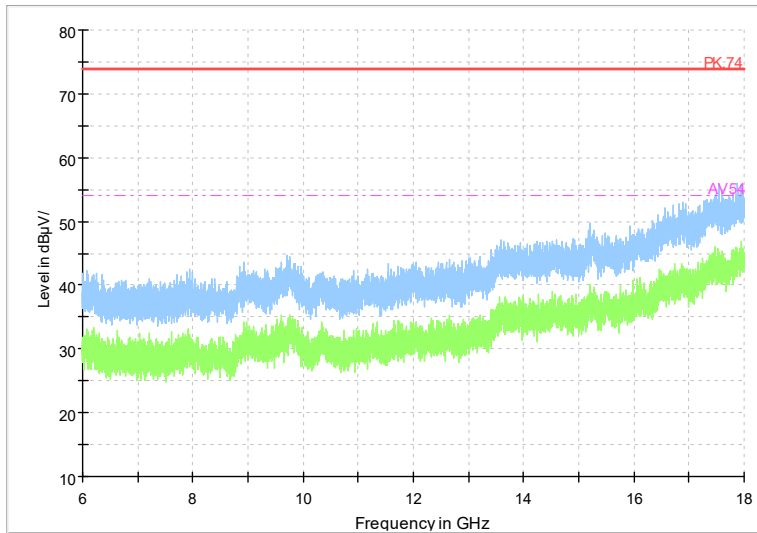

Full Spectrum

Frequency Range: 18GHz -40GHz
Detector: Av mode and PK mode
Test Mode: 802.11ax(HE40)

Full Spectrum

Frequency Range: 1GHz -6GHz
Detector: Av mode and PK mode
Test Mode: 802.11be(EHT40)

Full Spectrum

Frequency Range: 6GHz -18GHz
Detector: Av mode and PK mode
Test Mode: 802.11be(EHT40)

Full Spectrum

Frequency Range: 18GHz -40GHz
Detector: Av mode and PK mode
Test Mode: 802.11be(EHT40)

Carrier frequency (MHz): 5795
Channel No.:159

Full Spectrum

Frequency Range: 1GHz -6GHz
Detector: Av mode and PK mode
Modulation type: 802.11n(HT40)

Full Spectrum

Frequency Range: 6GHz -18GHz
Detector: Av mode and PK mode
Modulation type: 802.11n(HT40)