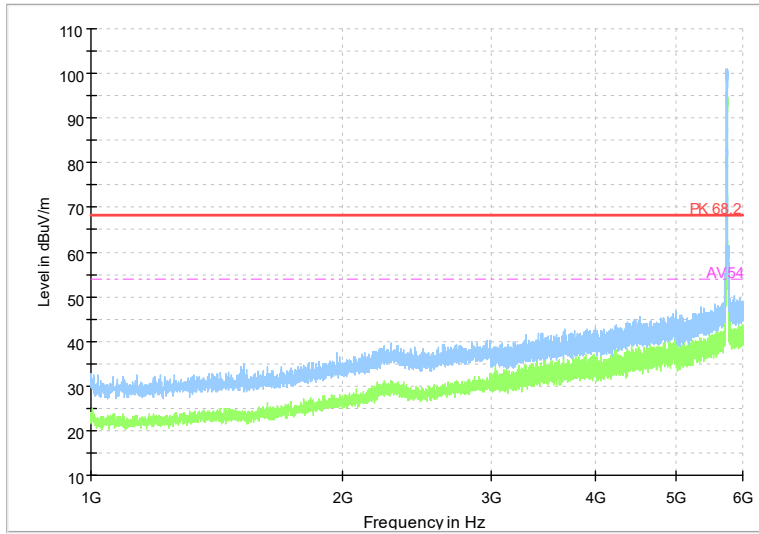

Frequency Range: 1GHz -6GHz
Detector: Av mode and PK mode
Modulation type: 802.11n(HT20)

Full Spectrum

Frequency Range: 6GHz -18GHz
Detector: Av mode and PK mode
Modulation type: 802.11n(HT20)

Full Spectrum

Frequency Range: 18GHz -40GHz
Detector: Av mode and PK mode
Modulation type: 802.11n(HT20)

Full Spectrum

Frequency Range: 1GHz -6GHz
Detector: Av mode and PK mode
Test Mode: 802.11ac(VHT20)

Full Spectrum

Frequency Range: 6GHz -18GHz
Detector: Av mode and PK mode
Test Mode: 802.11ac(VHT20)

Full Spectrum

Frequency Range: 18GHz -40GHz
Detector: Av mode and PK mode
Test Mode: 802.11ac(VHT20)

Full Spectrum

Frequency Range: 1GHz -6GHz
Detector: Av mode and PK mode
Test Mode: 802.11ax(HE20)