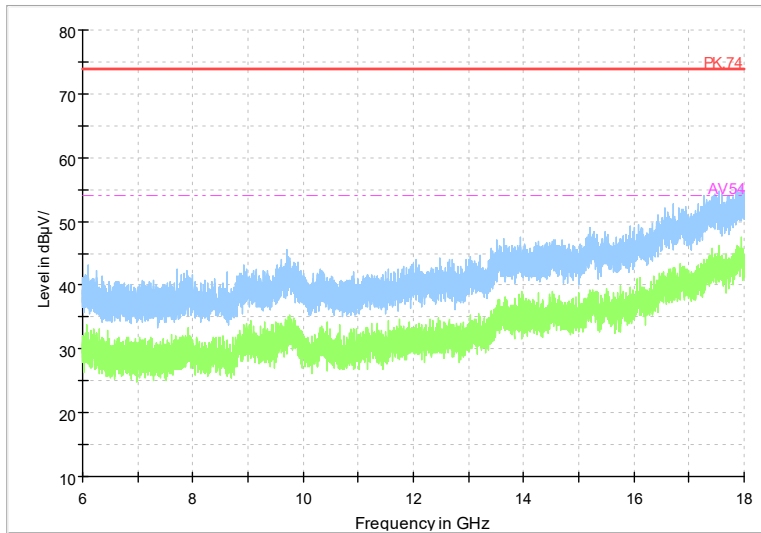

Full Spectrum

Frequency Range: 18GHz -40GHz
Detector: Av mode and PK mode
Modulation type: 802.11ac(VHT160)

Full Spectrum

Frequency Range: 1GHz -6GHz
Detector: Av mode and PK mode
Modulation type: 802.11ax(HE160)

Full Spectrum

Frequency Range: 6GHz -18GHz
Detector: Av mode and PK mode
Modulation type: 802.11ax(HE160)

Full Spectrum

Frequency Range: 18GHz -40GHz
Detector: Av mode and PK mode
Modulation type: 802.11ax(HE160)

Full Spectrum

Frequency Range: 1GHz -6GHz
Detector: Av mode and PK mode
Modulation type: 802.11be(EHT160)

Full Spectrum

Frequency Range: 6GHz -18GHz
Detector: Av mode and PK mode
Modulation type: 802.11be(EHT160)

Full Spectrum

Frequency Range: 18GHz -40GHz
 Detector: Av mode and PK mode
 Modulation type: 802.11be(EHT160)

Carrier frequency (MHz): 5745
 Channel No.:149

Full Spectrum

Frequency Range: 1GHz -6GHz
 Detector: Av mode and PK mode
 Modulation type: 802.11a