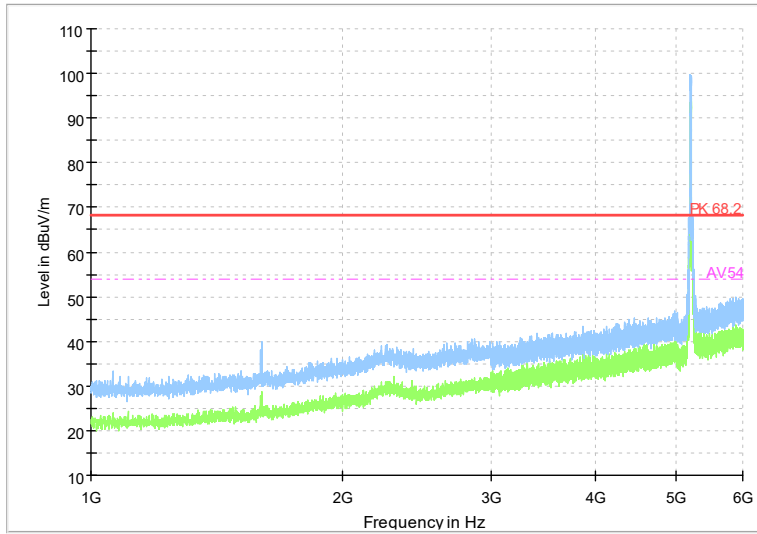

Full Spectrum

Frequency Range: 6GHz -18GHz
Detector: Av mode and PK mode
Modulation type: 802.11a

Full Spectrum

Frequency Range: 18GHz -40GHz
 Detector: Av mode and PK mode
 Modulation type: 802.11a

Full Spectrum

Frequency Range: 1GHz -6GHz
 Detector: Av mode and PK mode
 Modulation type: 802.11n(HT20)

Full Spectrum

Frequency Range: 6GHz -18GHz
Detector: Av mode and PK mode
Modulation type: 802.11n(HT20)

Full Spectrum

Frequency Range: 18GHz -40GHz
Detector: Av mode and PK mode
Modulation type: 802.11n(HT20)

Full Spectrum

Frequency Range: 1GHz -6GHz
Detector: Av mode and PK mode
Test Mode: 802.11ac(VHT20)

Full Spectrum