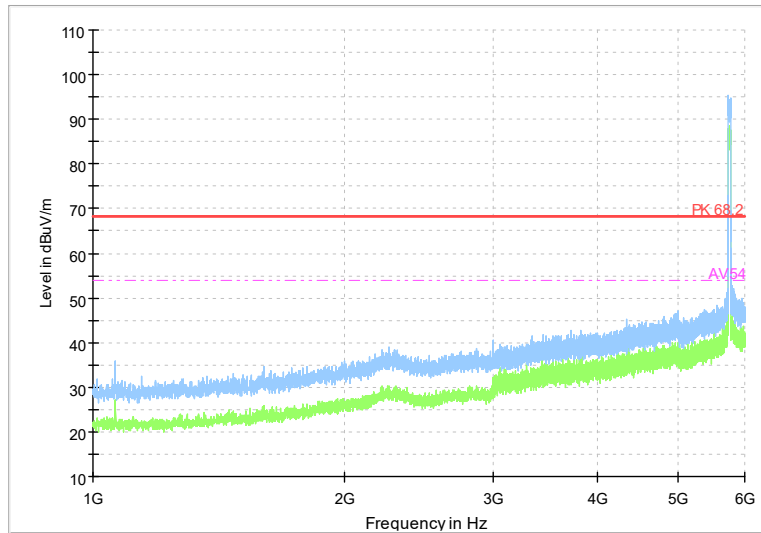

Full Spectrum

Frequency Range: 1GHz -6GHz
Detector: Av mode and PK mode
Test Mode: 802.11ac(VHT40)

Full Spectrum

Frequency Range: 6GHz -18GHz
Detector: Av mode and PK mode
Test Mode: 802.11ac(VHT40)

Full Spectrum

Frequency Range: 18GHz -40GHz
Detector: Av mode and PK mode
Test Mode: 802.11ac(VHT40)

Full Spectrum

Frequency Range: 1GHz -6GHz
Detector: Av mode and PK mode
Test Mode: 802.11ax(HE 40)

Full Spectrum

Frequency Range: 6GHz -18GHz
Detector: Av mode and PK mode
Test Mode: 802.11ax(HE 40)

Full Spectrum

Frequency Range: 18GHz -40GHz
Detector: Av mode and PK mode
Test Mode: 802.11ax(HE40)

Full Spectrum

Frequency Range: 1GHz -6GHz
Detector: Av mode and PK mode
Test Mode: 802.11be(EHT40)

Full Spectrum