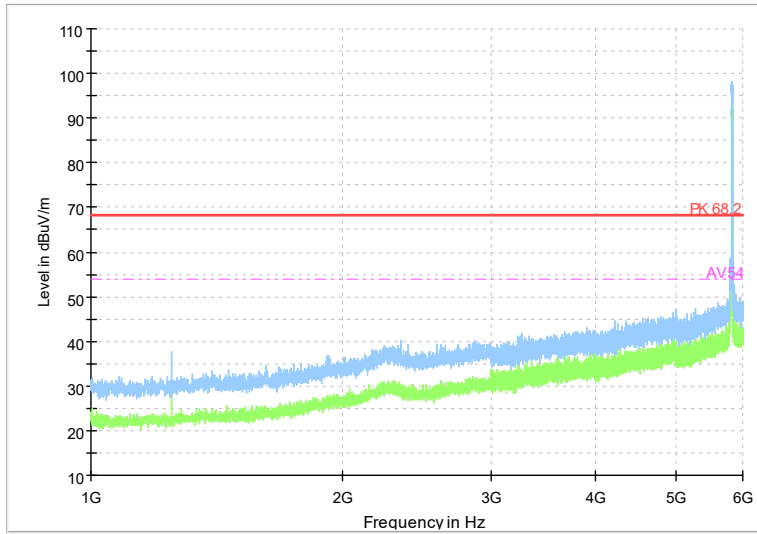

Frequency Range: 6GHz -18GHz
Detector: Av mode and PK mode
Test Mode: 802.11be(HE20)

Full Spectrum

Frequency Range: 18GHz -40GHz
Detector: Av mode and PK mode
Test Mode: 802.11be(HE20)

Carrier frequency (MHz): 5825
Channel No.:165

Full Spectrum

Frequency Range: 1GHz -6GHz
Detector: Av mode and PK mode
Modulation type: 802.11a

Full Spectrum

Frequency Range: 6GHz -18GHz
Detector: Av mode and PK mode
Modulation type: 802.11a

Full Spectrum

Frequency Range: 18GHz -40GHz
Detector: Av mode and PK mode
Modulation type: 802.11a

Full Spectrum

Frequency Range: 1GHz -6GHz
Detector: Av mode and PK mode
Modulation type: 802.11n(HT20)

Full Spectrum

Frequency Range: 6GHz -18GHz
Detector: Av mode and PK mode
Modulation type: 802.11n(HT20)