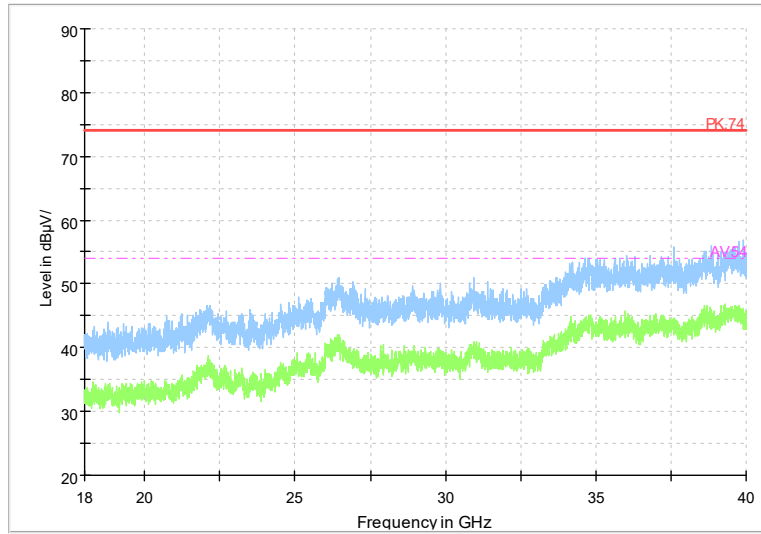

Full Spectrum

Frequency Range: 18GHz -40GHz
Detector: Av mode and PK mode
Test Mode: 802.11be(HE20)

Carrier frequency (MHz): 5240
Channel No.:48