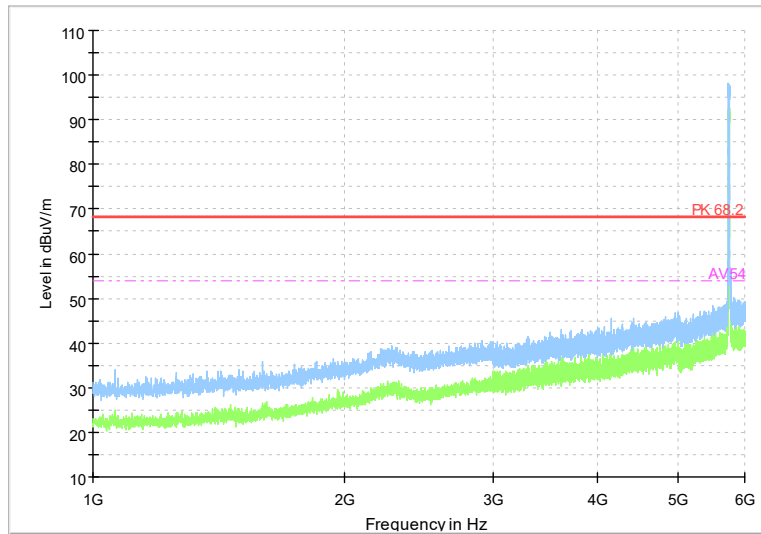

Full Spectrum

Frequency Range: 6GHz -18GHz
Detector: Av mode and PK mode
Modulation type: 802.11ax(HE160)

Full Spectrum

Frequency Range: 18GHz -40GHz
Detector: Av mode and PK mode
Modulation type: 802.11ax(HE160)

Full Spectrum

Frequency Range: 1GHz -6GHz
Detector: Av mode and PK mode
Modulation type: 802.11be(EHT160)

Full Spectrum

Frequency Range: 6GHz -18GHz
Detector: Av mode and PK mode
Modulation type: 802.11be(EHT160)

Full Spectrum

Frequency Range: 18GHz -40GHz
 Detector: Av mode and PK mode
 Modulation type: 802.11be(EHT160)

Carrier frequency (MHz): 5745
 Channel No.:149

Full Spectrum

Frequency Range: 1GHz -6GHz
 Detector: Av mode and PK mode
 Modulation type: 802.11a