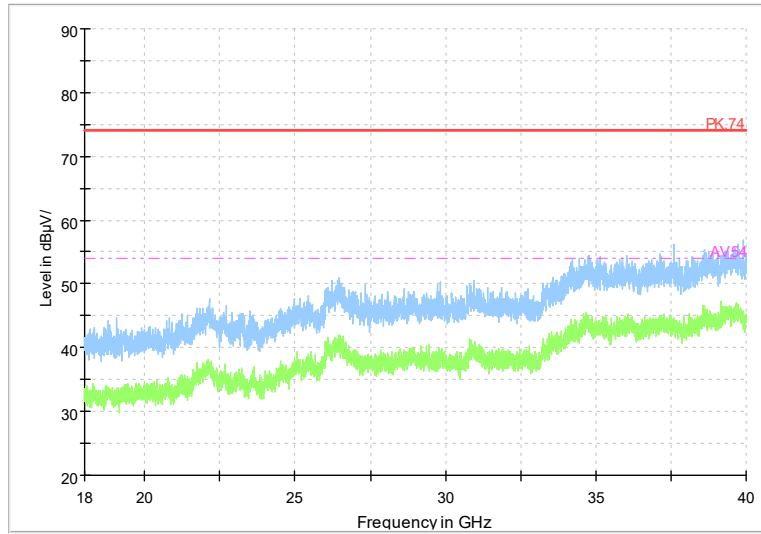

Full Spectrum

Frequency Range: 1GHz -6GHz
Detector: Av mode and PK mode
Test Mode: 802.11ac(VHT40)

Full Spectrum

Frequency Range: 6GHz -18GHz
Detector: Av mode and PK mode
Test Mode: 802.11ac(VHT40)

Full Spectrum

Frequency Range: 18GHz -40GHz
Detector: Av mode and PK mode
Test Mode: 802.11ac(VHT40)

Full Spectrum

Frequency Range: 1GHz -6GHz
Detector: Av mode and PK mode
Test Mode: 802.11ax(HE 40)

Full Spectrum

Frequency Range: 6GHz -18GHz
Detector: Av mode and PK mode
Test Mode: 802.11ax(HE 40)

Full Spectrum

Frequency Range: 18GHz -40GHz
Detector: Av mode and PK mode
Test Mode: 802.11ax(HE40)

Full Spectrum

Frequency Range: 1GHz -6GHz
Detector: Av mode and PK mode
Test Mode: 802.11be(EHT40)

Full Spectrum