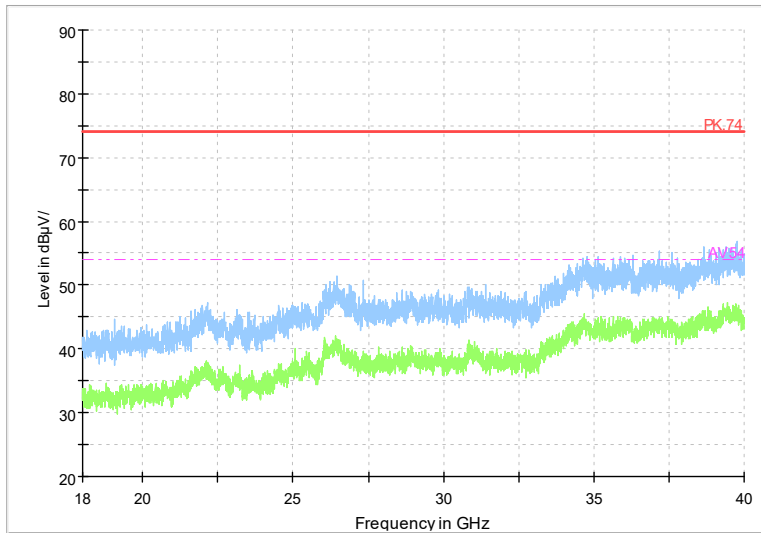

Carrier frequency (MHz): 5240
Channel No.:48

Full Spectrum

Frequency Range: 1GHz -6GHz
Detector: Av mode and PK mode
Modulation type: 802.11a

Full Spectrum

Frequency Range: 6GHz -18GHz
Detector: Av mode and PK mode
Modulation type: 802.11a

Full Spectrum

Frequency Range: 18GHz -40GHz
Detector: Av mode and PK mode
Modulation type: 802.11a

Full Spectrum

Frequency Range: 1GHz -6GHz
Detector: Av mode and PK mode
Modulation type: 802.11n(HT20)

Full Spectrum