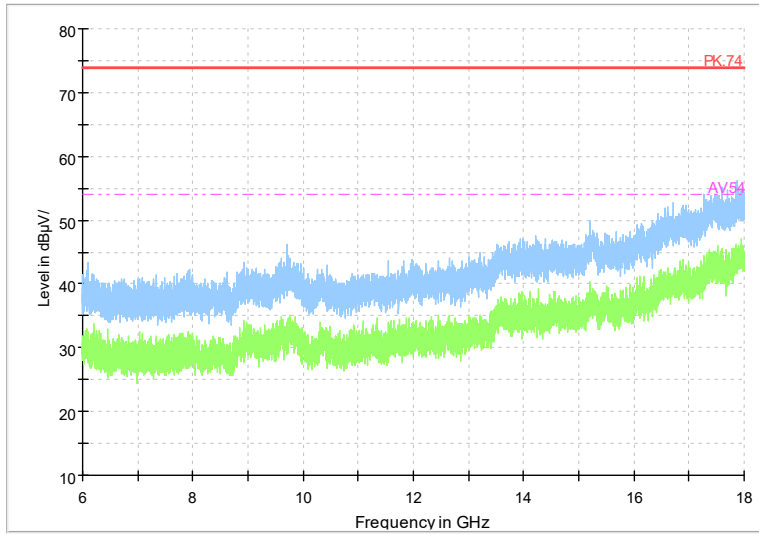

Full Spectrum

Frequency Range: 18GHz -40GHz
Detector: Av mode and PK mode
Modulation type: 802.11a

Full Spectrum

Frequency Range: 1GHz -6GHz
Detector: Av mode and PK mode
Modulation type: 802.11n(HT20)

Full Spectrum

Frequency Range: 6GHz -18GHz
Detector: Av mode and PK mode
Modulation type: 802.11n(HT20)

Full Spectrum

Frequency Range: 18GHz -40GHz
Detector: Av mode and PK mode
Modulation type: 802.11n(HT20)

Full Spectrum

Frequency Range: 1GHz -6GHz
Detector: Av mode and PK mode
Test Mode: 802.11ac(VHT20)

Full Spectrum

Frequency Range: 6GHz -18GHz
Detector: Av mode and PK mode
Test Mode: 802.11ac(VHT20)

Full Spectrum

Frequency Range: 18GHz -40GHz
Detector: Av mode and PK mode
Test Mode: 802.11ac(VHT20)