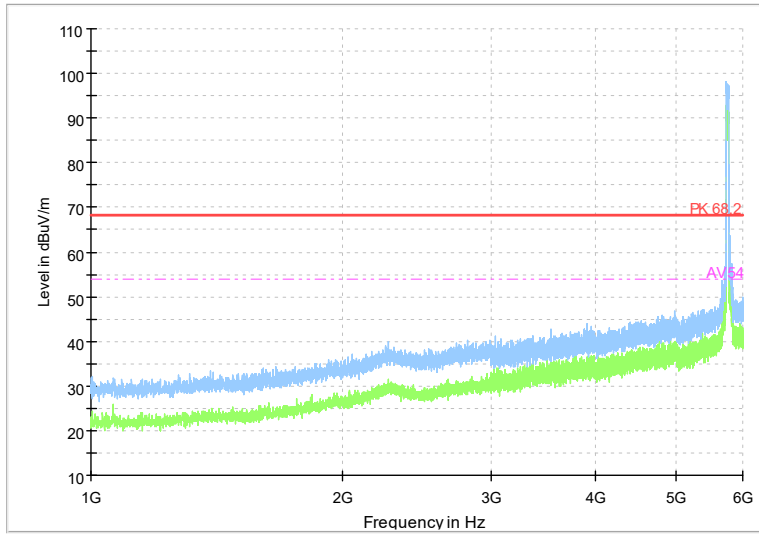

Full Spectrum

Frequency Range: 6GHz -18GHz
Detector: Av mode and PK mode
Modulation type: 802.11n(HT40)

Full Spectrum

Frequency Range: 18GHz -40GHz
Detector: Av mode and PK mode
Modulation type: 802.11n(HT40)

Full Spectrum

Frequency Range: 1GHz -6GHz
Detector: Av mode and PK mode
Test Mode: 802.11ac(VHT40)

Full Spectrum

Frequency Range: 6GHz -18GHz
Detector: Av mode and PK mode
Test Mode: 802.11ac(VHT40)

Full Spectrum

Frequency Range: 18GHz -40GHz
Detector: Av mode and PK mode
Test Mode: 802.11ac(VHT40)

Full Spectrum

Frequency Range: 1GHz -6GHz
Detector: Av mode and PK mode
Test Mode: 802.11ax(HE 40)

Full Spectrum

Frequency Range: 6GHz -18GHz
Detector: Av mode and PK mode
Test Mode: 802.11ax(HE 40)