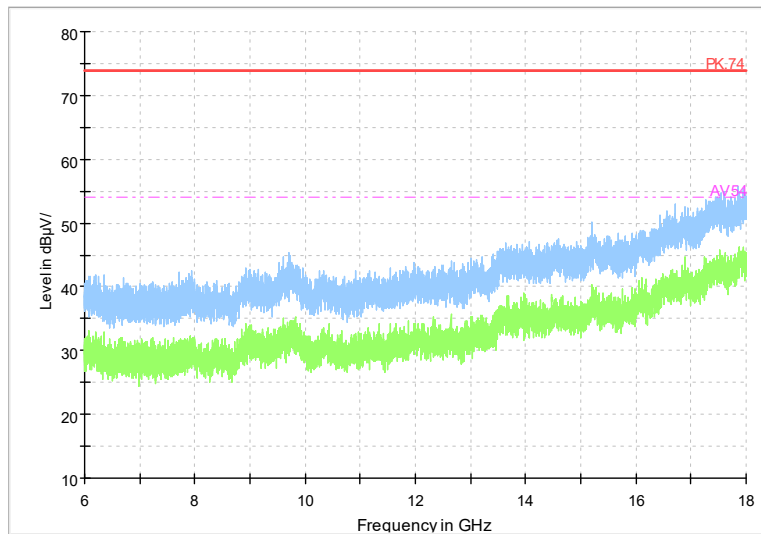

Full Spectrum

Frequency Range: 1GHz -6GHz
Detector: Av mode and PK mode
Test Mode: 802.11be(HE20)

Full Spectrum

Frequency Range: 6GHz -18GHz
Detector: Av mode and PK mode
Test Mode: 802.11be(HE20)

Full Spectrum

Frequency Range: 18GHz -40GHz
Detector: Av mode and PK mode
Test Mode: 802.11be(HE20)

Carrier frequency (MHz): 5755
Channel No.:151

Full Spectrum

Frequency Range: 1GHz -6GHz
Detector: Av mode and PK mode
Modulation type: 802.11n(HT40)

Full Spectrum

Frequency Range: 6GHz -18GHz
Detector: Av mode and PK mode
Modulation type: 802.11n(HT40)

Full Spectrum

Frequency Range: 18GHz -40GHz
Detector: Av mode and PK mode
Modulation type: 802.11n(HT40)