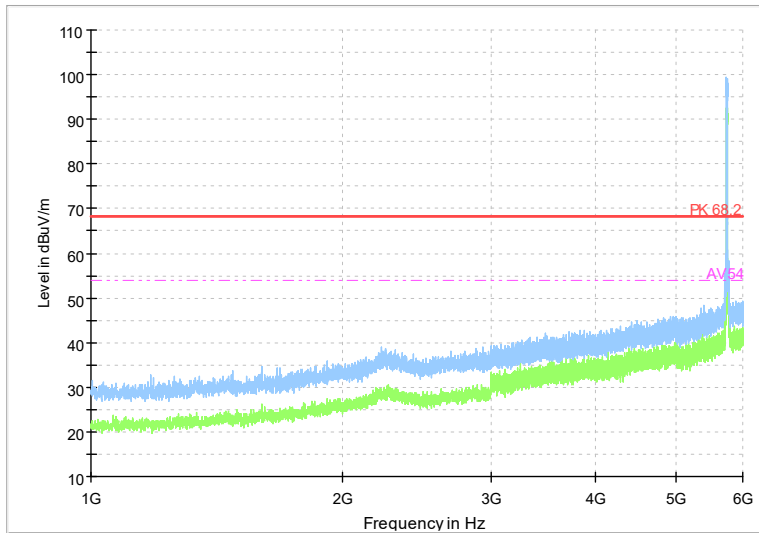

Frequency Range: 6GHz -18GHz
Detector: Av mode and PK mode
Test Mode: 802.11ac(VHT20)

Full Spectrum

Frequency Range: 18GHz -40GHz
Detector: Av mode and PK mode
Test Mode: 802.11ac(VHT20)

Full Spectrum

Frequency Range: 1GHz -6GHz
Detector: Av mode and PK mode
Test Mode: 802.11ax(HE20)

Full Spectrum

Frequency Range: 6GHz -18GHz
Detector: Av mode and PK mode
Test Mode: 802.11ax(HE20)

Full Spectrum

Frequency Range: 18GHz -40GHz
Detector: Av mode and PK mode
Test Mode: 802.11ax(HE20)

Full Spectrum

Frequency Range: 1GHz -6GHz
Detector: Av mode and PK mode
Test Mode: 802.11be(HE20)

Full Spectrum

Frequency Range: 6GHz -18GHz
Detector: Av mode and PK mode
Test Mode: 802.11be(HE20)

Full Spectrum

Frequency Range: 18GHz -40GHz
Detector: Av mode and PK mode
Test Mode: 802.11be(HE20)