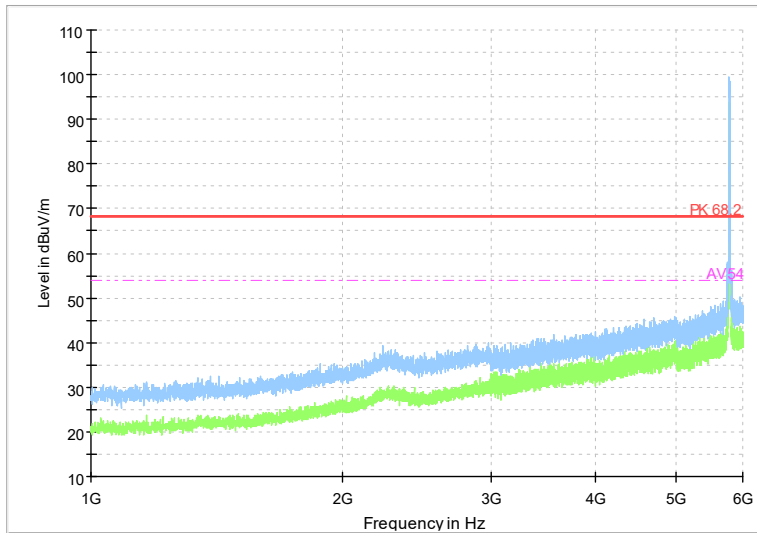

Frequency Range: 1GHz -6GHz
Detector: Av mode and PK mode
Test Mode: 802.11be(HE20)

Full Spectrum

Frequency Range: 6GHz -18GHz
Detector: Av mode and PK mode
Test Mode: 802.11be(HE20)

Full Spectrum

Frequency Range: 18GHz -40GHz
Detector: Av mode and PK mode
Test Mode: 802.11be(HE20)

Carrier frequency (MHz): 5785
Channel No.:157

Full Spectrum

Frequency Range: 1GHz -6GHz
Detector: Av mode and PK mode
Modulation type: 802.11a

Full Spectrum

Frequency Range: 6GHz -18GHz
Detector: Av mode and PK mode
Modulation type: 802.11a

Full Spectrum

Frequency Range: 18GHz -40GHz
 Detector: Av mode and PK mode
 Modulation type: 802.11a

Full Spectrum

Frequency Range: 1GHz -6GHz
 Detector: Av mode and PK mode
 Modulation type: 802.11n(HT20)