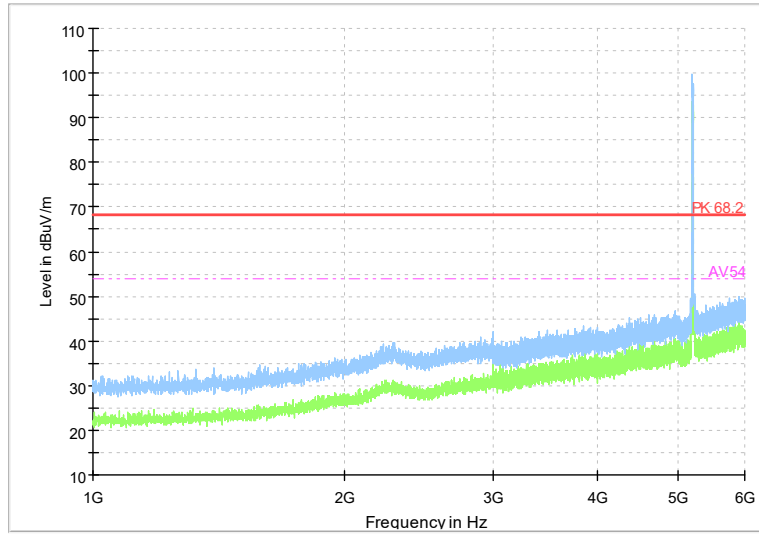

Full Spectrum

Frequency Range: 1GHz -6GHz
Detector: Av mode and PK mode
Test Mode: 802.11ax(HE20)

Full Spectrum

Frequency Range: 6GHz -18GHz
Detector: Av mode and PK mode
Test Mode: 802.11ax(HE20)

Full Spectrum

Frequency Range: 18GHz -40GHz
Detector: Av mode and PK mode
Test Mode: 802.11ax(HE20)

Full Spectrum

Frequency Range: 1GHz -6GHz
Detector: Av mode and PK mode
Test Mode: 802.11be(HE20)

Full Spectrum

Frequency Range: 6GHz -18GHz
Detector: Av mode and PK mode
Test Mode: 802.11be(HE20)

Full Spectrum

Frequency Range: 18GHz -40GHz
Detector: Av mode and PK mode
Test Mode: 802.11be(HE20)

Carrier frequency (MHz): 5200
Channel No.:40

Full Spectrum

Frequency Range: 1GHz -6GHz
Detector: Av mode and PK mode
Modulation type: 802.11a