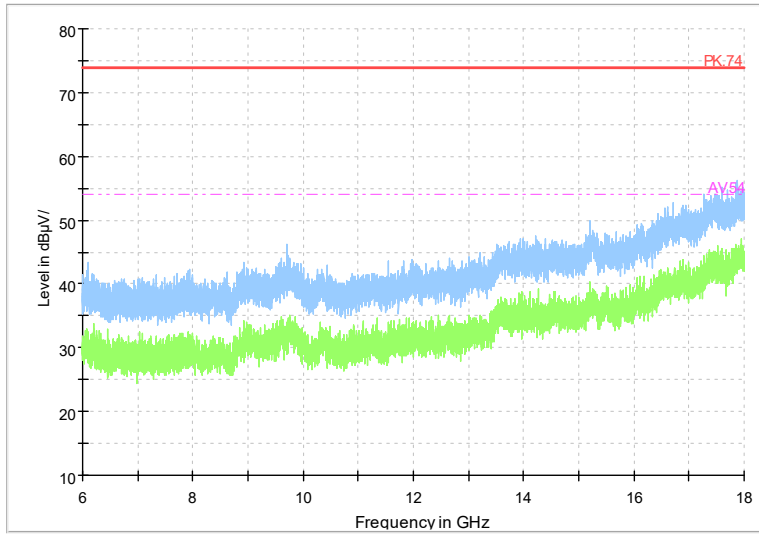

Full Spectrum

Frequency Range: 1GHz -6GHz
Detector: Av mode and PK mode
Modulation type: 802.11be(EHT160)

Full Spectrum

Frequency Range: 6GHz -18GHz
Detector: Av mode and PK mode
Modulation type: 802.11be(EHT160)

Full Spectrum

Frequency Range: 18GHz -40GHz
 Detector: Av mode and PK mode
 Modulation type: 802.11be(EHT160)

Carrier frequency (MHz): 5745
 Channel No.:149

Full Spectrum

Frequency Range: 1GHz -6GHz
 Detector: Av mode and PK mode
 Modulation type: 802.11a

Full Spectrum

Frequency Range: 6GHz -18GHz
Detector: Av mode and PK mode
Modulation type: 802.11a

Full Spectrum

Frequency Range: 18GHz -40GHz
Detector: Av mode and PK mode
Modulation type: 802.11a

Full Spectrum