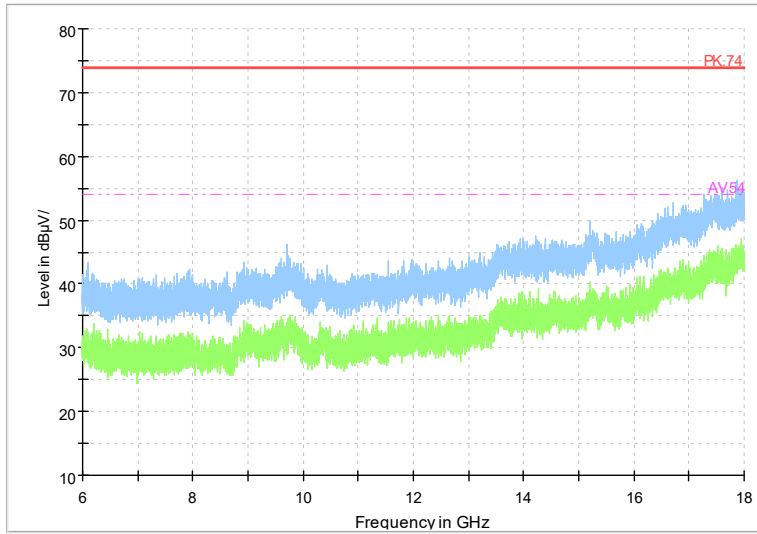

Full Spectrum

Frequency Range: 6GHz -18GHz
Detector: Av mode and PK mode
Test Mode: 802.11ac(VHT20)

Full Spectrum

Frequency Range: 18GHz -40GHz
Detector: Av mode and PK mode
Test Mode: 802.11ac(VHT20)

Full Spectrum

Frequency Range: 1GHz -6GHz
Detector: Av mode and PK mode
Test Mode: 802.11ax(HE20)

Full Spectrum

Frequency Range: 6GHz -18GHz
Detector: Av mode and PK mode
Test Mode: 802.11ax(HE20)

Full Spectrum

Frequency Range: 18GHz -40GHz
Detector: Av mode and PK mode
Test Mode: 802.11ax(HE20)

Full Spectrum

Frequency Range: 1GHz -6GHz
Detector: Av mode and PK mode
Test Mode: 802.11be(HE20)

Full Spectrum

Frequency Range: 6GHz -18GHz
Detector: Av mode and PK mode
Test Mode: 802.11be(HE20)

Full Spectrum