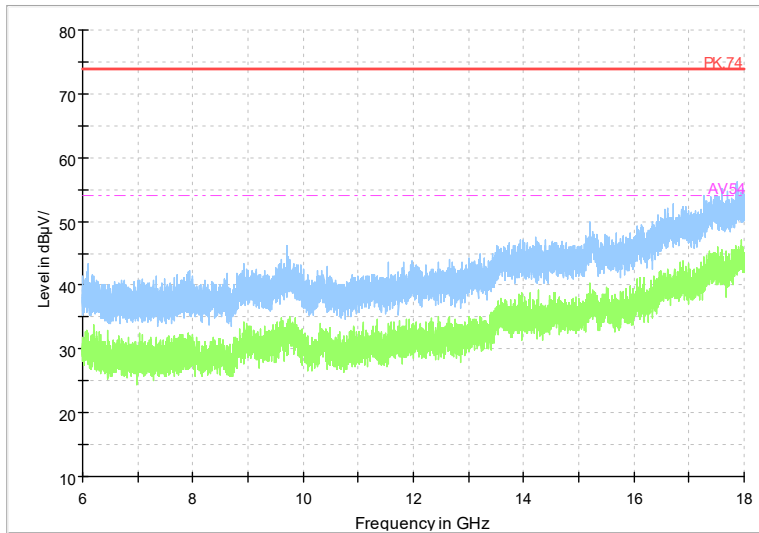

Full Spectrum

Frequency Range: 6GHz -18GHz
Detector: Av mode and PK mode
Test Mode: 802.11ac(VHT80)

Full Spectrum

Frequency Range: 18GHz -40GHz
Detector: Av mode and PK mode
Test Mode: 802.11ac(VHT80)

Full Spectrum

Frequency Range: 1GHz -6GHz
Detector: Av mode and PK mode
Test Mode: 802.11ax(HE80)

Full Spectrum

Frequency Range: 6GHz -18GHz
Detector: Av mode and PK mode
Test Mode: 802.11ax(HE80)

Full Spectrum

Frequency Range: 18GHz -40GHz
Detector: Av mode and PK mode
Test Mode: 802.11ax(HE80)

Full Spectrum

Frequency Range: 1GHz -6GHz
Detector: Av mode and PK mode
Test Mode: 802.11be(EHT80)

Full Spectrum

Frequency Range: 6GHz -18GHz
Detector: Av mode and PK mode
Test Mode: 802.11be(EHT80)

Frequency Range: 18GHz -40GHz
Detector: Av mode and PK mode
Test Mode: 802.11be(EHT80)