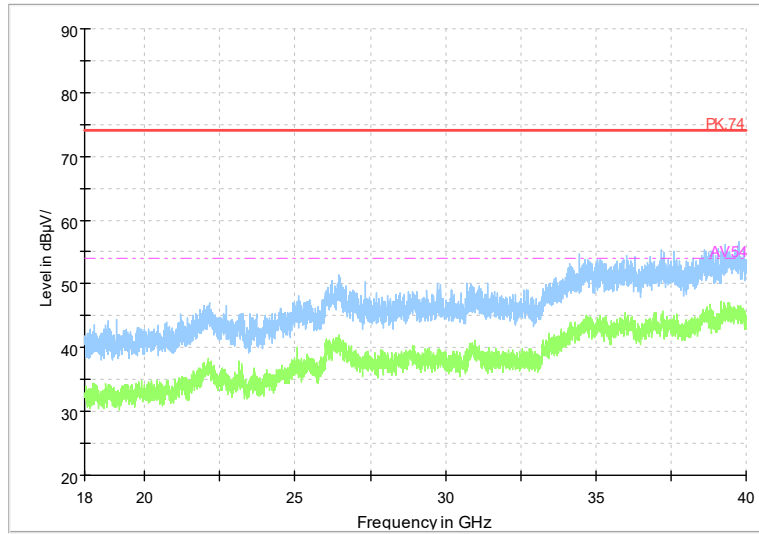

Full Spectrum

Frequency Range: 18GHz -40GHz
Detector: Av mode and PK mode
Modulation type: 802.11a

Full Spectrum

Frequency Range: 1GHz -6GHz
Detector: Av mode and PK mode
Modulation type: 802.11n(HT20)

Full Spectrum

Frequency Range: 6GHz -18GHz
Detector: Av mode and PK mode
Modulation type: 802.11n(HT20)

Full Spectrum

Frequency Range: 18GHz -40GHz
Detector: Av mode and PK mode
Modulation type: 802.11n(HT20)

Full Spectrum