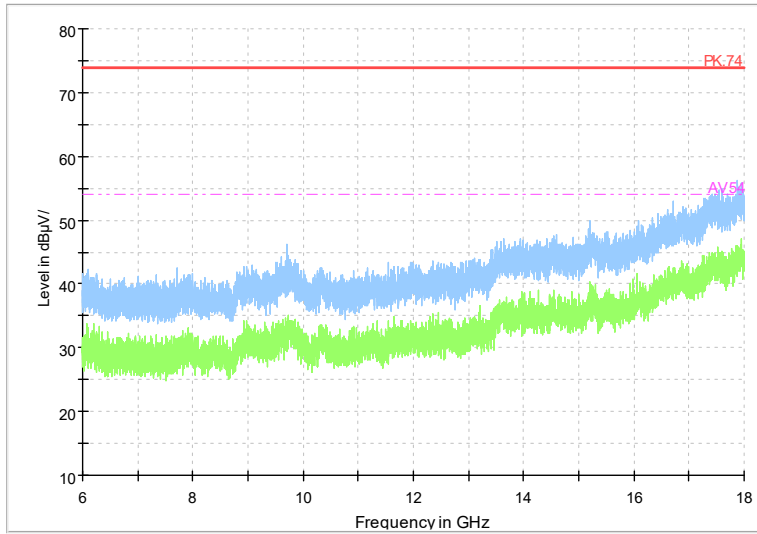

Full Spectrum

Frequency Range: 6GHz -18GHz
Detector: Av mode and PK mode
Modulation type: 802.11a

Full Spectrum

Frequency Range: 18GHz -40GHz
Detector: Av mode and PK mode
Modulation type: 802.11a

Full Spectrum

Frequency Range: 1GHz -6GHz
Detector: Av mode and PK mode
Modulation type: 802.11n(HT20)

Full Spectrum

Frequency Range: 6GHz -18GHz
Detector: Av mode and PK mode
Modulation type: 802.11n(HT20)

Full Spectrum

Frequency Range: 18GHz -40GHz
Detector: Av mode and PK mode
Modulation type: 802.11n(HT20)

Full Spectrum

Frequency Range: 1GHz -6GHz
Detector: Av mode and PK mode
Test Mode: 802.11ac(VHT20)

Full Spectrum