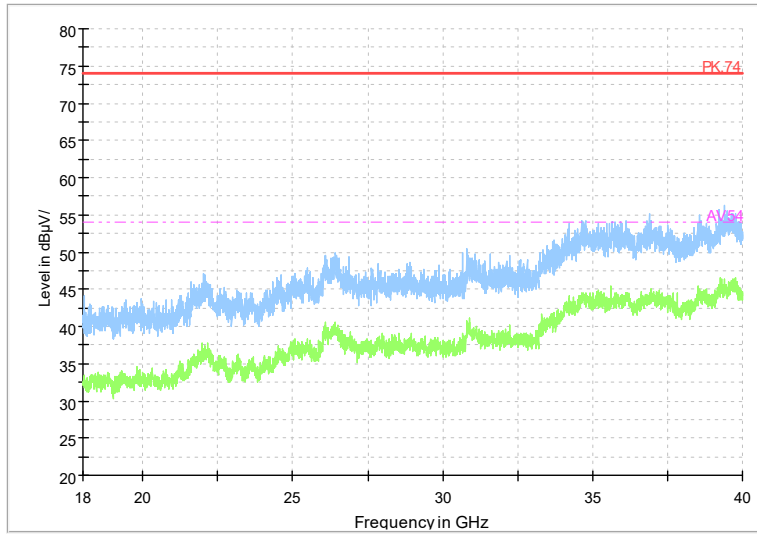

Full Spectrum

Frequency Range: 1GHz -6GHz
Detector: Av mode and PK mode
Modulation type: 802.11a

Full Spectrum

Frequency Range: 6GHz -18GHz
Detector: Av mode and PK mode
Modulation type: 802.11a

Full Spectrum

Frequency Range: 18GHz -40GHz
Detector: Av mode and PK mode
Modulation type: 802.11a

Full Spectrum

Frequency Range: 1GHz -6GHz
Detector: Av mode and PK mode
Modulation type: 802.11n(HT20)

Full Spectrum

Frequency Range: 6GHz -18GHz
Detector: Av mode and PK mode
Modulation type: 802.11n(HT20)

Full Spectrum

Frequency Range: 18GHz -40GHz
Detector: Av mode and PK mode
Modulation type: 802.11n(HT20)

Full Spectrum

Frequency Range: 1GHz -6GHz
Detector: Av mode and PK mode
Test Mode: 802.11ac(VHT20)