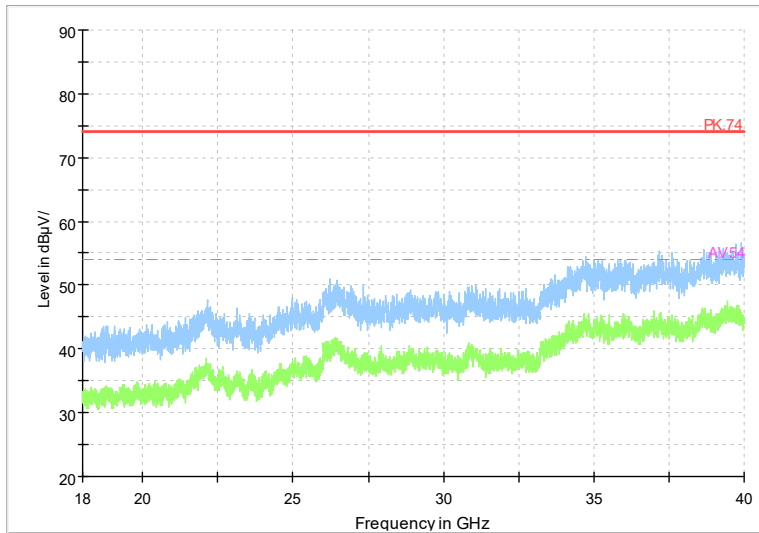

Frequency Range: 18GHz -40GHz
Detector: Av mode and PK mode
Test Mode: 802.11be(EHT40)

Carrier frequency (MHz): 5775
Channel No.:155

Full Spectrum

Frequency Range: 1GHz -6GHz
Detector: Av mode and PK mode
Test Mode: 802.11ac(VHT80)

Full Spectrum

Frequency Range: 6GHz -18GHz
Detector: Av mode and PK mode
Test Mode: 802.11ac(VHT80)

Full Spectrum

Frequency Range: 18GHz -40GHz
Detector: Av mode and PK mode
Test Mode: 802.11ac(VHT80)

Full Spectrum

Frequency Range: 1GHz -6GHz
Detector: Av mode and PK mode
Test Mode: 802.11ax(HE80)

Full Spectrum

Frequency Range: 6GHz -18GHz
Detector: Av mode and PK mode
Test Mode: 802.11ax(HE80)

Full Spectrum

Frequency Range: 18GHz -40GHz
Detector: Av mode and PK mode
Test Mode: 802.11ax(HE80)