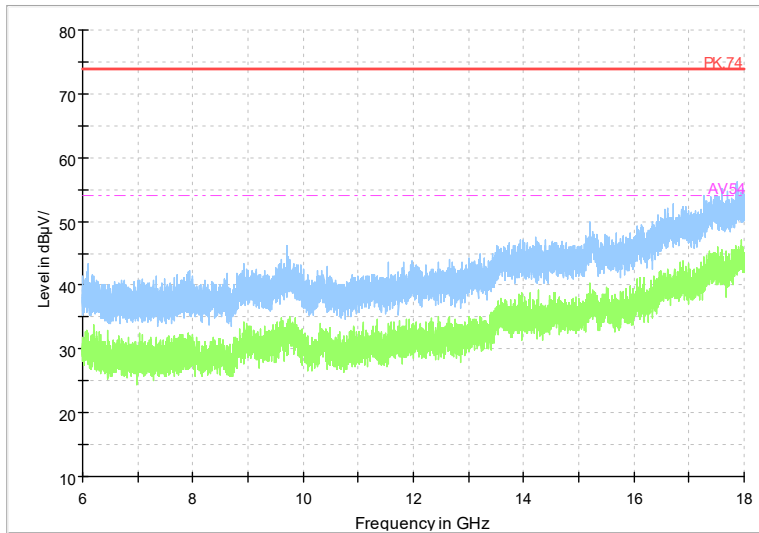

Frequency Range: 18GHz -40GHz
Detector: Av mode and PK mode
Test Mode: 802.11ac(VHT20)

Full Spectrum

Frequency Range: 1GHz -6GHz
Detector: Av mode and PK mode
Test Mode: 802.11ax(HE20)

Full Spectrum

Frequency Range: 6GHz -18GHz
 Detector: Av mode and PK mode
 Test Mode: 802.11ax(HE20)

Full Spectrum

Frequency Range: 18GHz -40GHz
 Detector: Av mode and PK mode
 Test Mode: 802.11ax(HE20)

Full Spectrum

Frequency Range: 1GHz -6GHz
Detector: Av mode and PK mode
Test Mode: 802.11be(HE20)

Full Spectrum

Frequency Range: 6GHz -18GHz
Detector: Av mode and PK mode
Test Mode: 802.11be(HE20)

Full Spectrum

Frequency Range: 18GHz -40GHz
Detector: Av mode and PK mode
Test Mode: 802.11be(HE20)

Carrier frequency (MHz): 5825
Channel No.:165