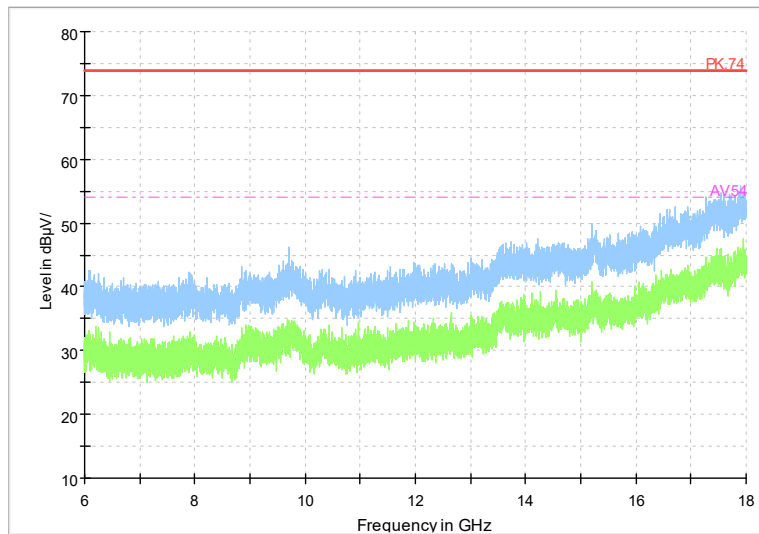

Full Spectrum

Frequency Range: 6GHz -18GHz
Detector: Av mode and PK mode
Test Mode: 802.11ax(HE20)

Full Spectrum

Frequency Range: 18GHz -40GHz
Detector: Av mode and PK mode
Test Mode: 802.11ax(HE20)

Full Spectrum

Frequency Range: 1GHz -6GHz
Detector: Av mode and PK mode
Test Mode: 802.11be(HE20)

Full Spectrum

Frequency Range: 6GHz -18GHz
Detector: Av mode and PK mode
Test Mode: 802.11be(HE20)

Full Spectrum

Frequency Range: 18GHz -40GHz
Detector: Av mode and PK mode
Test Mode: 802.11be(HE20)

Carrier frequency (MHz): 5785
Channel No.:157

Full Spectrum

Frequency Range: 1GHz -6GHz
Detector: Av mode and PK mode
Modulation type: 802.11a

Full Spectrum

Frequency Range: 6GHz -18GHz
Detector: Av mode and PK mode
Modulation type: 802.11a