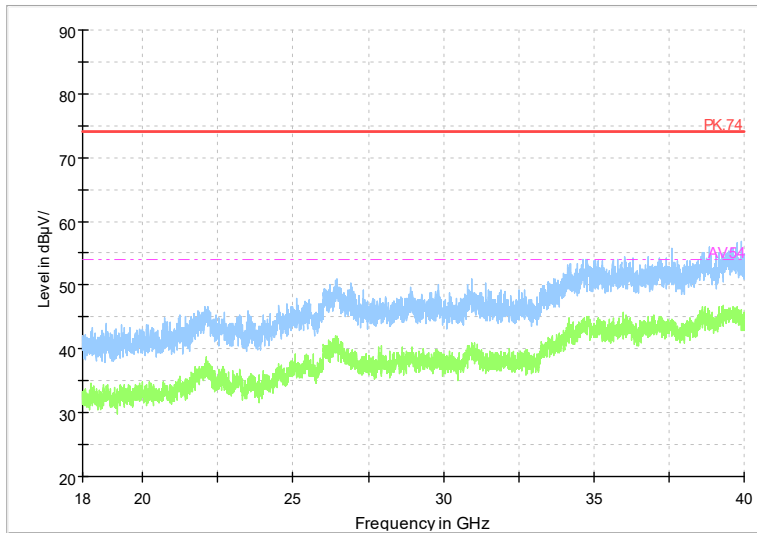

Frequency Range: 1GHz -6GHz
Detector: Av mode and PK mode
Test Mode: 802.11ax(HE20)

Full Spectrum

Frequency Range: 6GHz -18GHz
Detector: Av mode and PK mode
Test Mode: 802.11ax(HE20)

Full Spectrum

Frequency Range: 18GHz -40GHz
Detector: Av mode and PK mode
Test Mode: 802.11ax(HE20)

Full Spectrum

Frequency Range: 1GHz -6GHz
Detector: Av mode and PK mode
Test Mode: 802.11be(HE20)

Full Spectrum

Frequency Range: 6GHz -18GHz
Detector: Av mode and PK mode
Test Mode: 802.11be(HE20)

Full Spectrum

Frequency Range: 18GHz -40GHz
Detector: Av mode and PK mode
Test Mode: 802.11be(HE20)

Carrier frequency (MHz): 5755
Channel No.:151

Full Spectrum

Frequency Range: 1GHz -6GHz
Detector: Av mode and PK mode
Modulation type: 802.11n(HT40)