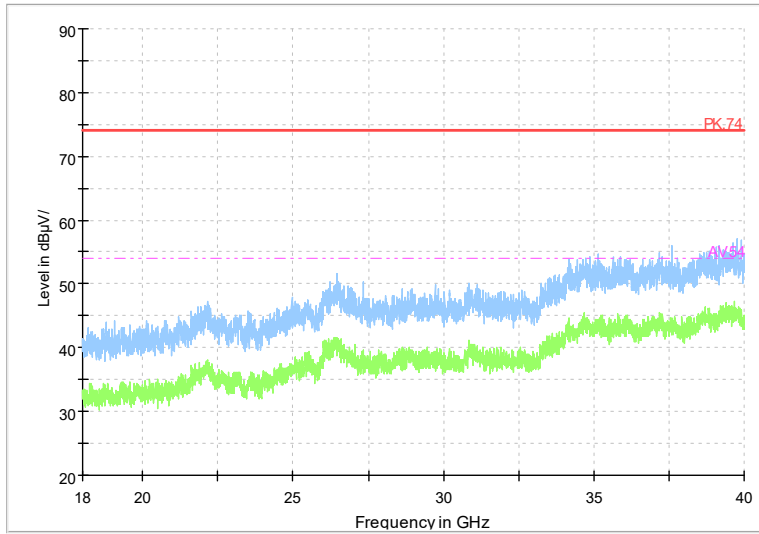

Frequency Range: 6GHz -18GHz
Detector: Av mode and PK mode
Test Mode: 802.11be(EHT40)

Full Spectrum

Frequency Range: 18GHz -40GHz
Detector: Av mode and PK mode
Test Mode: 802.11be(EHT40)

Carrier frequency (MHz): 5795
Channel No.:159

Full Spectrum

Frequency Range: 1GHz -6GHz
Detector: Av mode and PK mode
Modulation type: 802.11n(HT40)

Full Spectrum

Frequency Range: 6GHz -18GHz
Detector: Av mode and PK mode
Modulation type: 802.11n(HT40)

Full Spectrum

Frequency Range: 18GHz -40GHz
Detector: Av mode and PK mode
Modulation type: 802.11n(HT40)

Full Spectrum

Frequency Range: 1GHz -6GHz
Detector: Av mode and PK mode
Test Mode: 802.11ac(VHT40)