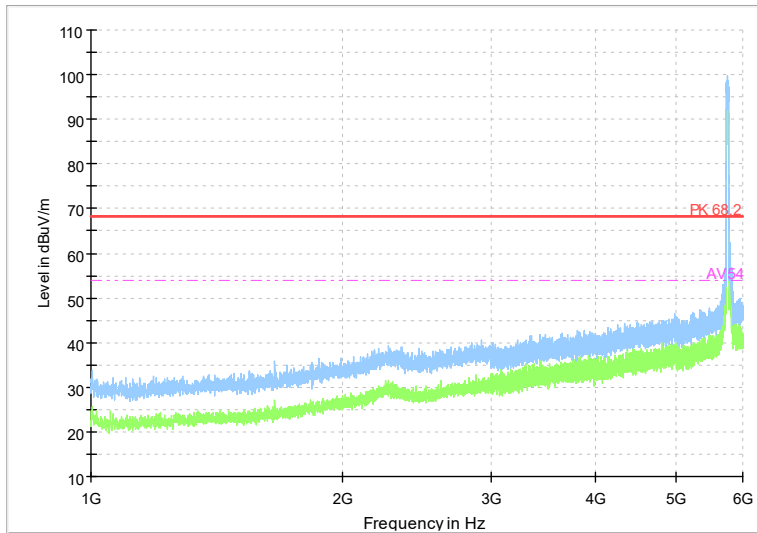

Frequency Range: 18GHz -40GHz
Detector: Av mode and PK mode
Test Mode: 802.11be(HE20)

Carrier frequency (MHz): 5755
Channel No.:151

Full Spectrum

Frequency Range: 1GHz -6GHz
Detector: Av mode and PK mode
Modulation type: 802.11n(HT40)

Full Spectrum

Frequency Range: 6GHz -18GHz
Detector: Av mode and PK mode
Modulation type: 802.11n(HT40)

Full Spectrum

Frequency Range: 18GHz -40GHz
Detector: Av mode and PK mode
Modulation type: 802.11n(HT40)

Full Spectrum

Frequency Range: 1GHz -6GHz
Detector: Av mode and PK mode
Test Mode: 802.11ac(VHT40)

Full Spectrum

Frequency Range: 6GHz -18GHz
Detector: Av mode and PK mode
Test Mode: 802.11ac(VHT40)

Full Spectrum