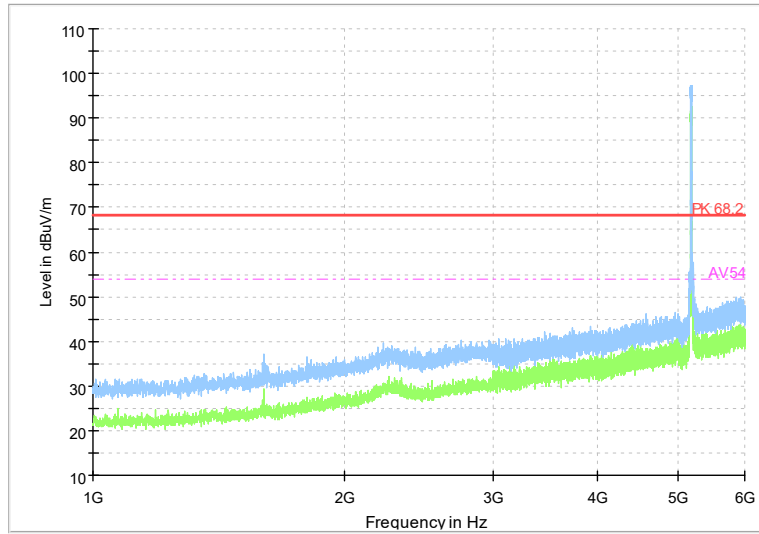

Frequency Range: 6GHz -18GHz
Detector: Av mode and PK mode
Modulation type: 802.11n(HT20)

Full Spectrum

Frequency Range: 18GHz -40GHz
Detector: Av mode and PK mode
Modulation type: 802.11n(HT20)

Full Spectrum

Frequency Range: 1GHz -6GHz
Detector: Av mode and PK mode
Test Mode: 802.11ac(VHT20)

Full Spectrum

Frequency Range: 6GHz -18GHz
Detector: Av mode and PK mode
Test Mode: 802.11ac(VHT20)

Full Spectrum

Frequency Range: 18GHz -40GHz
Detector: Av mode and PK mode
Test Mode: 802.11ac(VHT20)

Full Spectrum

Frequency Range: 1GHz -6GHz
Detector: Av mode and PK mode
Test Mode: 802.11ax(HE20)

Full Spectrum

Frequency Range: 6GHz -18GHz
Detector: Av mode and PK mode
Test Mode: 802.11ax(HE20)

Full Spectrum