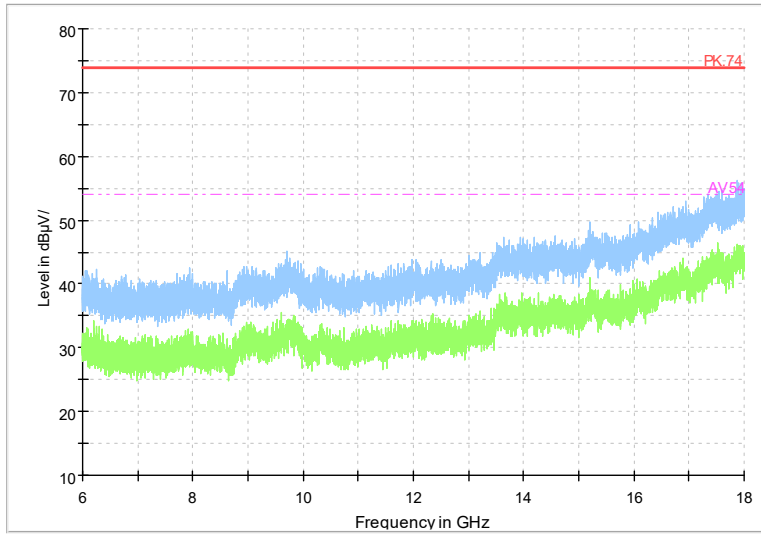

Frequency Range: 1GHz -6GHz
Detector: Av mode and PK mode
Test Mode: 802.11ax(HE80)

Full Spectrum

Frequency Range: 6GHz -18GHz
Detector: Av mode and PK mode
Test Mode: 802.11ax(HE80)

Full Spectrum

Frequency Range: 18GHz -40GHz
Detector: Av mode and PK mode
Test Mode: 802.11ax(HE80)

Full Spectrum

Frequency Range: 1GHz -6GHz
Detector: Av mode and PK mode
Test Mode: 802.11be(EHT80)

Full Spectrum

Frequency Range: 6GHz -18GHz
Detector: Av mode and PK mode
Test Mode: 802.11be(EHT80)

Frequency Range: 18GHz -40GHz
Detector: Av mode and PK mode
Test Mode: 802.11be(EHT80)

ANT2

Carrier frequency (MHz): 5180
Channel No.:36

Frequency Range: 1GHz -6GHz
Detector: Av mode and PK mode
Modulation type: 802.11a

Full Spectrum

Frequency Range: 6GHz -18GHz
Detector: Av mode and PK mode
Modulation type: 802.11a