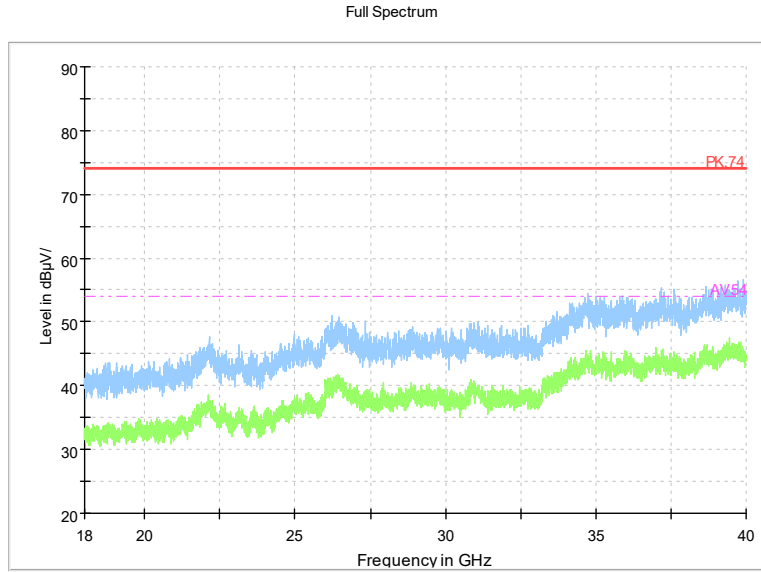

Frequency Range: 1GHz -6GHz
Detector: Av mode and PK mode
Test Mode: 802.11ax(HE80)

Full Spectrum

Frequency Range: 6GHz -18GHz
Detector: Av mode and PK mode
Test Mode: 802.11ax(HE80)

Full Spectrum

Frequency Range: 18GHz -40GHz
Detector: Av mode and PK mode
Test Mode: 802.11ax(HE80)

Full Spectrum

Frequency Range: 1GHz -6GHz
Detector: Av mode and PK mode
Test Mode: 802.11be(EHT80)

Full Spectrum

Frequency Range: 6GHz -18GHz
Detector: Av mode and PK mode
Test Mode: 802.11be(EHT80)

Frequency Range: 18GHz -40GHz
Detector: Av mode and PK mode
Test Mode: 802.11be(EHT80)