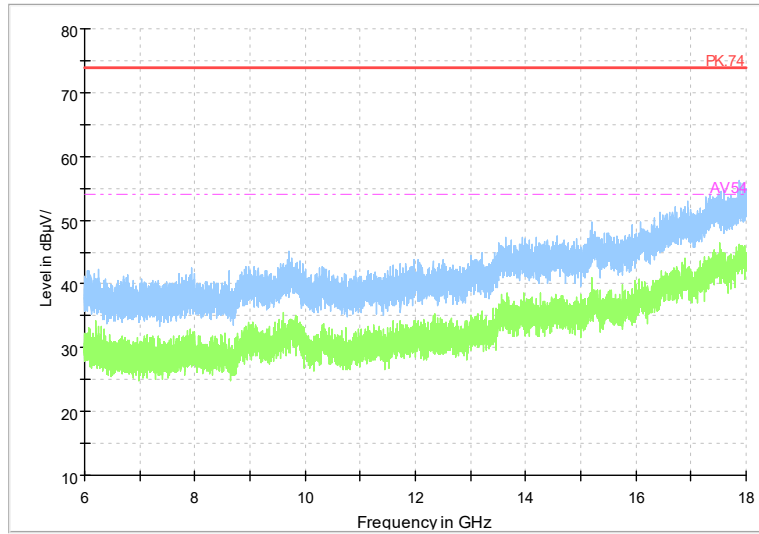

Full Spectrum

Frequency Range: 6GHz -18GHz
Detector: Av mode and PK mode
Modulation type: 802.11n(HT40)

Full Spectrum

Frequency Range: 18GHz -40GHz
Detector: Av mode and PK mode
Modulation type: 802.11n(HT40)

Full Spectrum

Frequency Range: 1GHz -6GHz
Detector: Av mode and PK mode
Test Mode: 802.11ac(VHT40)

Full Spectrum

Frequency Range: 6GHz -18GHz
Detector: Av mode and PK mode
Test Mode: 802.11ac(VHT40)

Full Spectrum