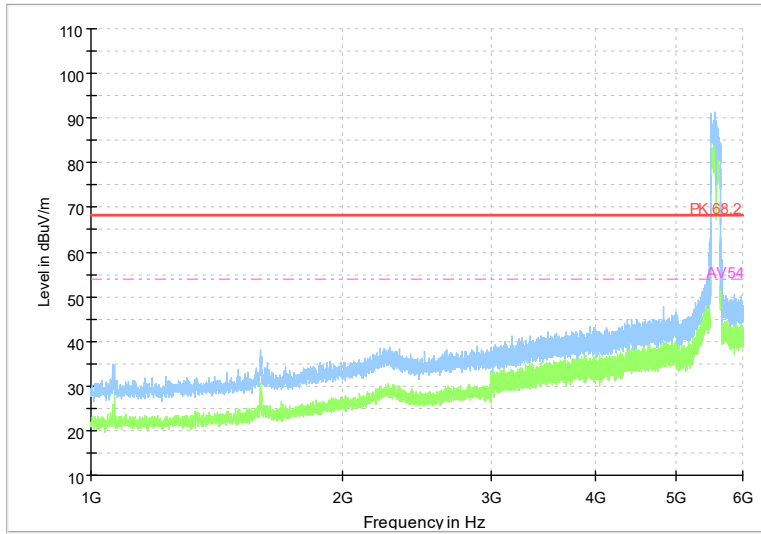

Full Spectrum

Frequency Range: 18GHz -40GHz
Detector: Av mode and PK mode
Modulation type: 802.11ac(VHT160)

Full Spectrum

Frequency Range: 1GHz -6GHz
Detector: Av mode and PK mode
Modulation type: 802.11ax(HE160)

Full Spectrum

Frequency Range: 6GHz -18GHz
Detector: Av mode and PK mode
Modulation type: 802.11ax(HE160)

Full Spectrum

Frequency Range: 18GHz -40GHz
Detector: Av mode and PK mode
Modulation type: 802.11ax(HE160)

Full Spectrum

Frequency Range: 1GHz -6GHz
Detector: Av mode and PK mode
Modulation type: 802.11be(EHT160)

Full Spectrum

Frequency Range: 6GHz -18GHz
Detector: Av mode and PK mode
Modulation type: 802.11be(EHT160)