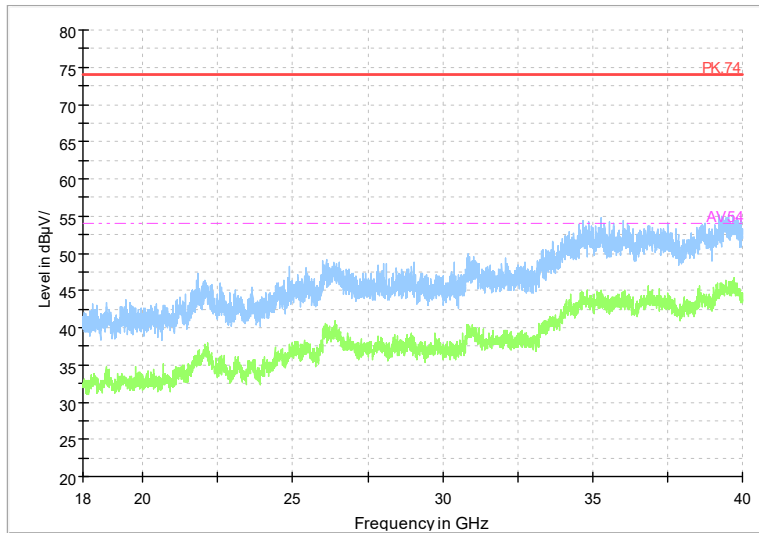

Frequency Range: 6GHz -18GHz
Detector: Av mode and PK mode
Test Mode: 802.11be(HE20)

Full Spectrum

Frequency Range: 18GHz -40GHz
Detector: Av mode and PK mode
Test Mode: 802.11be(HE20)

Carrier frequency (MHz): 5825
Channel No.:165

Full Spectrum

Frequency Range: 1GHz -6GHz
Detector: Av mode and PK mode
Modulation type: 802.11a

Full Spectrum

Frequency Range: 6GHz -18GHz
Detector: Av mode and PK mode
Modulation type: 802.11a

Full Spectrum

Frequency Range: 18GHz -40GHz
Detector: Av mode and PK mode
Modulation type: 802.11a

Full Spectrum

Frequency Range: 1GHz -6GHz
Detector: Av mode and PK mode
Modulation type: 802.11n(HT20)

Full Spectrum

Frequency Range: 6GHz -18GHz
Detector: Av mode and PK mode
Modulation type: 802.11n(HT20)