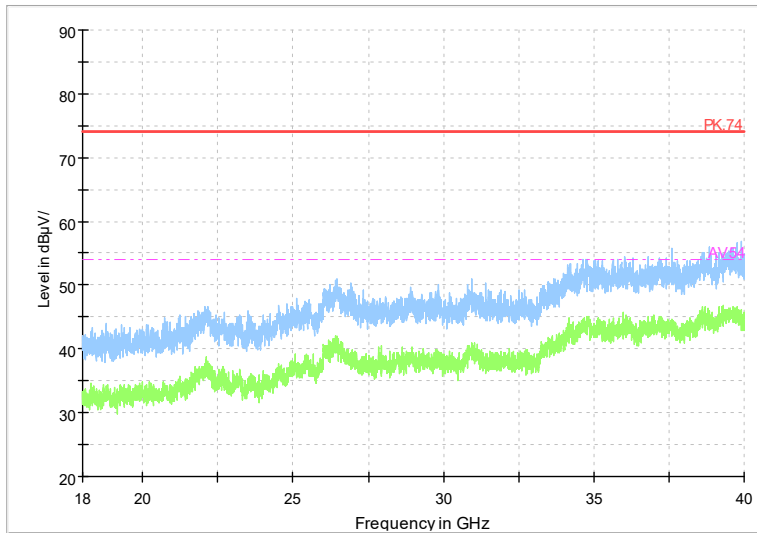

Frequency Range: 6GHz -18GHz
Detector: Av mode and PK mode
Test Mode: 802.11ac(VHT20)

Full Spectrum

Frequency Range: 18GHz -40GHz
Detector: Av mode and PK mode
Test Mode: 802.11ac(VHT20)

Full Spectrum

Frequency Range: 1GHz -6GHz
Detector: Av mode and PK mode
Test Mode: 802.11ax(HE20)

Full Spectrum

Frequency Range: 6GHz -18GHz
Detector: Av mode and PK mode
Test Mode: 802.11ax(HE20)

Full Spectrum

Frequency Range: 18GHz -40GHz
Detector: Av mode and PK mode
Test Mode: 802.11ax(HE20)

Full Spectrum

Frequency Range: 1GHz -6GHz
Detector: Av mode and PK mode
Test Mode: 802.11be(HE20)

Full Spectrum

Frequency Range: 6GHz -18GHz
Detector: Av mode and PK mode
Test Mode: 802.11be(HE20)

Full Spectrum

Frequency Range: 18GHz -40GHz
Detector: Av mode and PK mode
Test Mode: 802.11be(HE20)