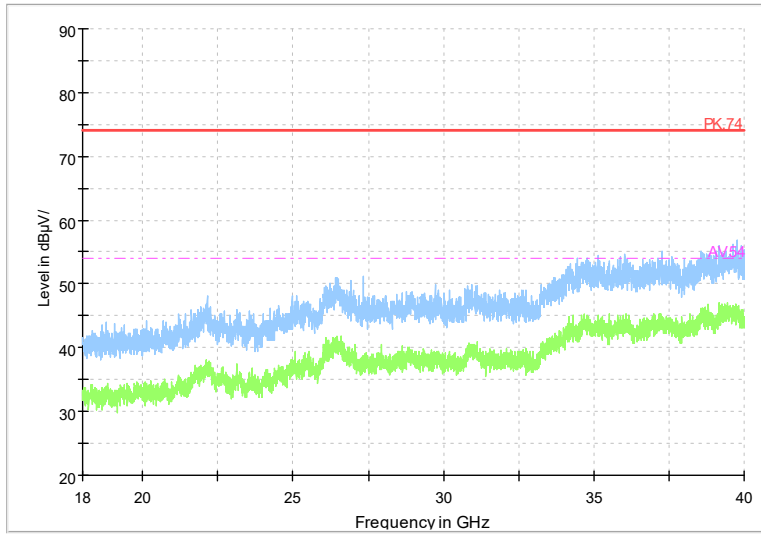

Full Spectrum

Frequency Range: 18GHz -40GHz
Detector: Av mode and PK mode
Modulation type: 802.11ac(VHT160)

Full Spectrum

Frequency Range: 1GHz -6GHz
Detector: Av mode and PK mode
Modulation type: 802.11ax(HE160)

Full Spectrum

Frequency Range: 6GHz -18GHz
Detector: Av mode and PK mode
Modulation type: 802.11ax(HE160)

Full Spectrum

Frequency Range: 18GHz -40GHz
Detector: Av mode and PK mode
Modulation type: 802.11ax(HE160)