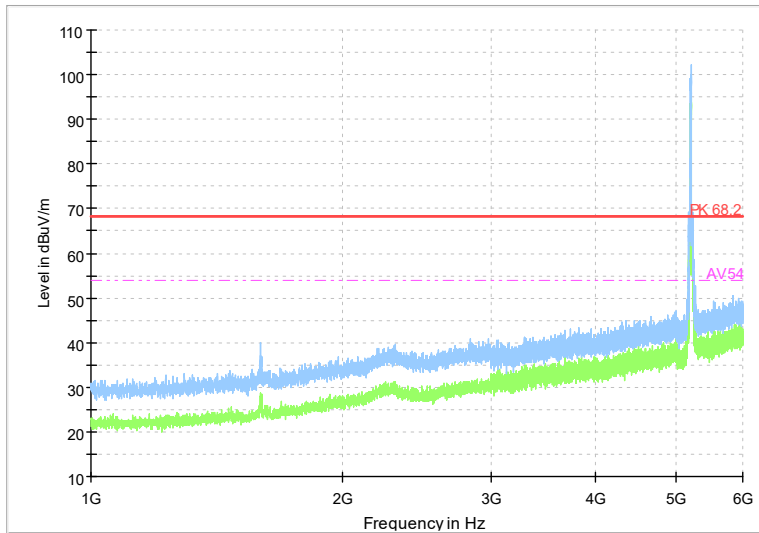

Full Spectrum

Frequency Range: 18GHz -40GHz
Detector: Av mode and PK mode
Test Mode: 802.11be(HE20)

Carrier frequency (MHz): 5200
Channel No.:40

Full Spectrum

Frequency Range: 1GHz -6GHz
Detector: Av mode and PK mode
Modulation type: 802.11a

Full Spectrum

Frequency Range: 6GHz -18GHz
Detector: Av mode and PK mode
Modulation type: 802.11a

Full Spectrum

Frequency Range: 18GHz -40GHz
 Detector: Av mode and PK mode
 Modulation type: 802.11a

Full Spectrum

Frequency Range: 1GHz -6GHz
 Detector: Av mode and PK mode
 Modulation type: 802.11n(HT20)

Full Spectrum

Frequency Range: 6GHz -18GHz
Detector: Av mode and PK mode
Modulation type: 802.11n(HT20)

Full Spectrum