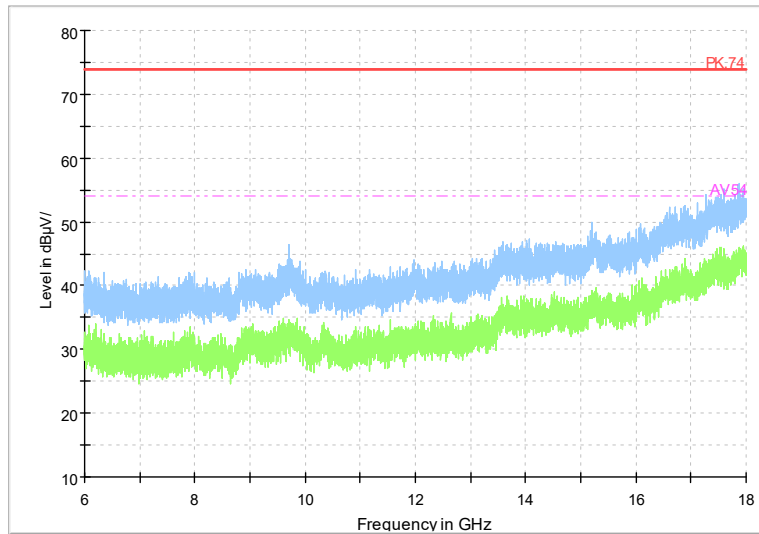

Full Spectrum

Frequency Range: 1GHz -6GHz
Detector: Av mode and PK mode
Test Mode: 802.11be(EHT40)

Full Spectrum

Frequency Range: 6GHz -18GHz
Detector: Av mode and PK mode
Test Mode: 802.11be(EHT40)

Full Spectrum

Frequency Range: 18GHz -40GHz
Detector: Av mode and PK mode
Test Mode: 802.11be(EHT40)

Carrier frequency (MHz): 5775
Channel No.:155

Full Spectrum

Frequency Range: 1GHz -6GHz
Detector: Av mode and PK mode
Test Mode: 802.11ac(VHT80)

Full Spectrum

Frequency Range: 6GHz -18GHz
Detector: Av mode and PK mode
Test Mode: 802.11ac(VHT80)

Full Spectrum

Frequency Range: 18GHz -40GHz
Detector: Av mode and PK mode
Test Mode: 802.11ac(VHT80)

Full Spectrum