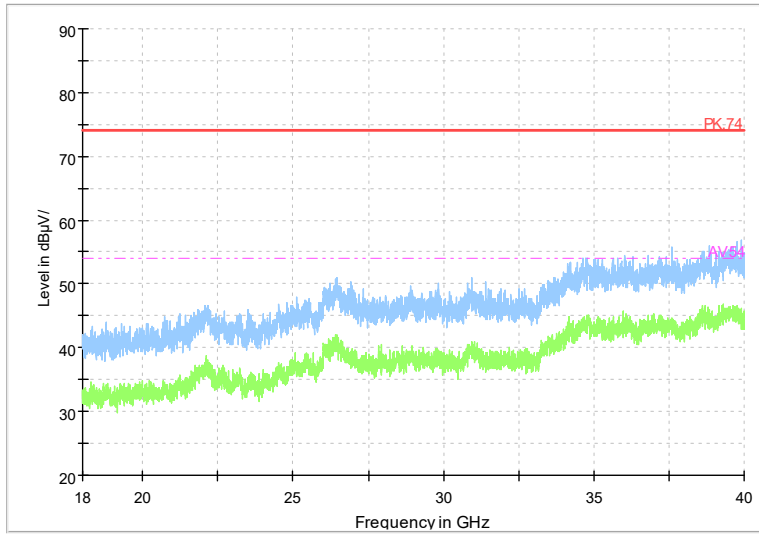

Frequency Range: 18GHz -40GHz
Detector: Av mode and PK mode
Modulation type: 802.11n(HT20)

Full Spectrum

Frequency Range: 1GHz -6GHz
Detector: Av mode and PK mode
Test Mode: 802.11ac(VHT20)

Full Spectrum

Frequency Range: 6GHz -18GHz
Detector: Av mode and PK mode
Test Mode: 802.11ac(VHT20)

Full Spectrum

Frequency Range: 18GHz -40GHz
Detector: Av mode and PK mode
Test Mode: 802.11ac(VHT20)

Full Spectrum

Frequency Range: 1GHz -6GHz
Detector: Av mode and PK mode
Test Mode: 802.11ax(HE20)

Full Spectrum

Frequency Range: 6GHz -18GHz
Detector: Av mode and PK mode
Test Mode: 802.11ax(HE20)

Full Spectrum

Frequency Range: 18GHz -40GHz
Detector: Av mode and PK mode
Test Mode: 802.11ax(HE20)

Full Spectrum