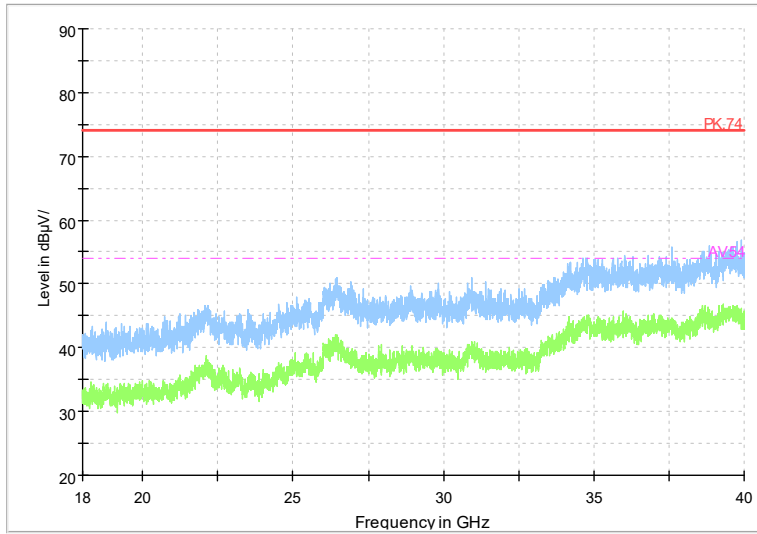

Frequency Range: 1GHz -6GHz
Detector: Av mode and PK mode
Test Mode: 802.11ac(VHT20)

Full Spectrum

Frequency Range: 6GHz -18GHz
Detector: Av mode and PK mode
Test Mode: 802.11ac(VHT20)

Full Spectrum

Frequency Range: 18GHz -40GHz
Detector: Av mode and PK mode
Test Mode: 802.11ac(VHT20)

Full Spectrum

Frequency Range: 1GHz -6GHz
Detector: Av mode and PK mode
Test Mode: 802.11ax(HE20)

Full Spectrum

Frequency Range: 6GHz -18GHz
Detector: Av mode and PK mode
Test Mode: 802.11ax(HE20)

Full Spectrum

Frequency Range: 18GHz -40GHz
Detector: Av mode and PK mode
Test Mode: 802.11ax(HE20)

Full Spectrum

Frequency Range: 1GHz -6GHz
Detector: Av mode and PK mode
Test Mode: 802.11be(HE20)

Full Spectrum

Frequency Range: 6GHz -18GHz
Detector: Av mode and PK mode
Test Mode: 802.11be(HE20)