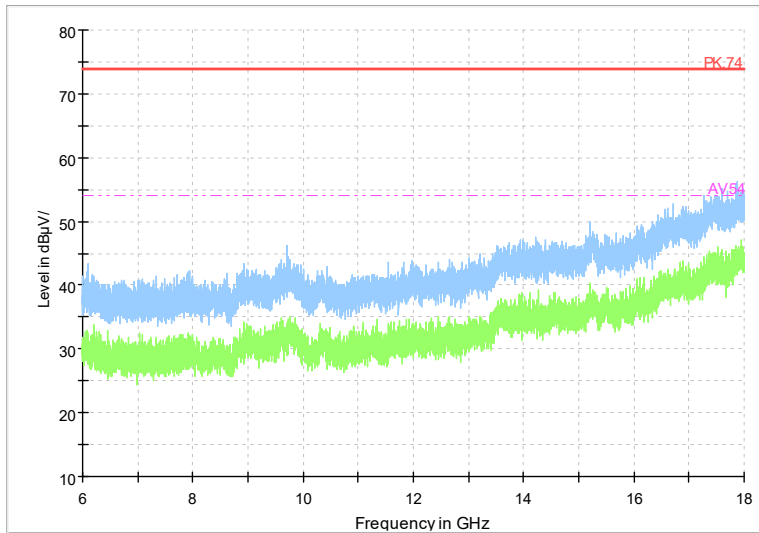

Frequency Range: 18GHz -40GHz
Detector: Av mode and PK mode
Modulation type: 802.11n(HT20)

Full Spectrum

Frequency Range: 1GHz -6GHz
Detector: Av mode and PK mode
Test Mode: 802.11ac(VHT20)

Full Spectrum

Frequency Range: 6GHz -18GHz
Detector: Av mode and PK mode
Test Mode: 802.11ac(VHT20)

Full Spectrum

Frequency Range: 18GHz -40GHz
Detector: Av mode and PK mode
Test Mode: 802.11ac(VHT20)

Full Spectrum

Frequency Range: 1GHz -6GHz
Detector: Av mode and PK mode
Test Mode: 802.11ax(HE20)

Full Spectrum

Frequency Range: 6GHz -18GHz
Detector: Av mode and PK mode
Test Mode: 802.11ax(HE20)

Full Spectrum

Frequency Range: 18GHz -40GHz
Detector: Av mode and PK mode
Test Mode: 802.11ax(HE20)

Full Spectrum