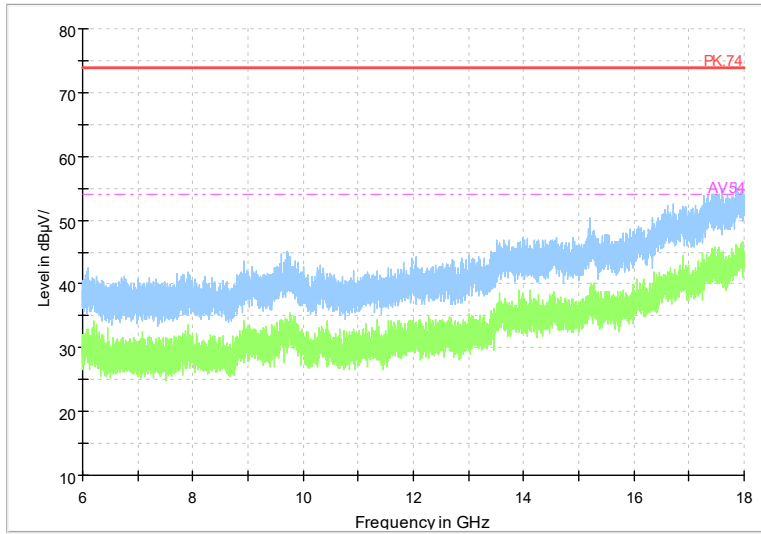

Full Spectrum

Frequency Range: 6GHz -18GHz
Detector: Av mode and PK mode
Test Mode: 802.11ax(HE20)

Full Spectrum

Frequency Range: 18GHz -40GHz
Detector: Av mode and PK mode
Test Mode: 802.11ax(HE20)

Full Spectrum

Frequency Range: 1GHz -6GHz
Detector: Av mode and PK mode
Test Mode: 802.11be(HE20)

Full Spectrum

Frequency Range: 6GHz -18GHz
Detector: Av mode and PK mode
Test Mode: 802.11be(HE20)

Full Spectrum

Frequency Range: 18GHz -40GHz
Detector: Av mode and PK mode
Test Mode: 802.11be(HE20)

Carrier frequency (MHz): 5240
Channel No.:48

Full Spectrum

Frequency Range: 1GHz -6GHz
Detector: Av mode and PK mode
Modulation type: 802.11a

Full Spectrum

Frequency Range: 6GHz -18GHz
Detector: Av mode and PK mode
Modulation type: 802.11a