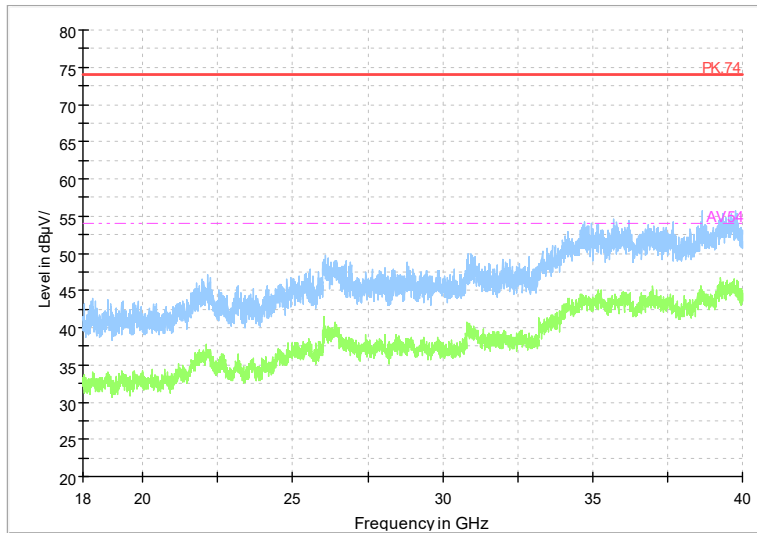

Carrier frequency (MHz): 5785
Channel No.:157

Full Spectrum

Frequency Range: 1GHz -6GHz
Detector: Av mode and PK mode
Modulation type: 802.11a

Full Spectrum

Frequency Range: 6GHz -18GHz
Detector: Av mode and PK mode
Modulation type: 802.11a

Full Spectrum

Frequency Range: 18GHz -40GHz
 Detector: Av mode and PK mode
 Modulation type: 802.11a

Full Spectrum

Frequency Range: 1GHz -6GHz
 Detector: Av mode and PK mode
 Modulation type: 802.11n(HT20)

Full Spectrum

Frequency Range: 6GHz -18GHz
Detector: Av mode and PK mode
Modulation type: 802.11n(HT20)

Full Spectrum

Frequency Range: 18GHz -40GHz
Detector: Av mode and PK mode
Modulation type: 802.11n(HT20)