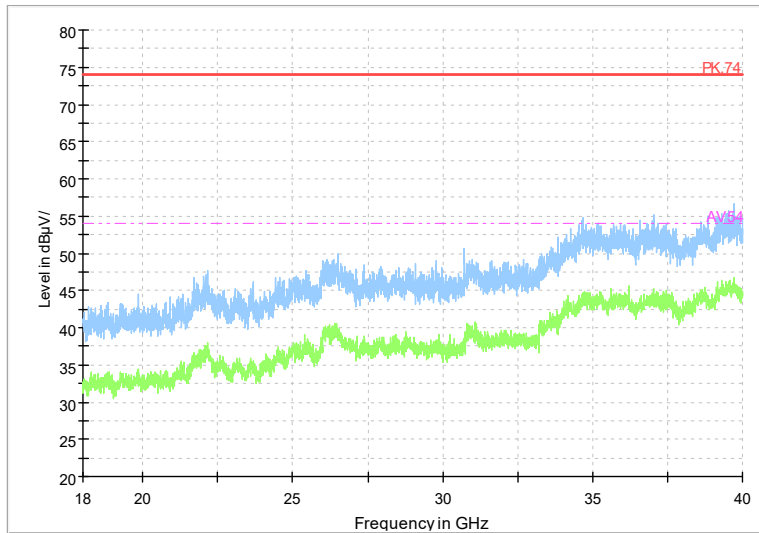

Full Spectrum

Frequency Range: 1GHz -6GHz
Detector: Av mode and PK mode
Modulation type: 802.11n(HT40)

Full Spectrum

Frequency Range: 6GHz -18GHz
Detector: Av mode and PK mode
Modulation type: 802.11n(HT40)

Full Spectrum

Frequency Range: 18GHz -40GHz
Detector: Av mode and PK mode
Modulation type: 802.11n(HT40)

Full Spectrum

Frequency Range: 1GHz -6GHz
Detector: Av mode and PK mode
Test Mode: 802.11ac(VHT40)

Full Spectrum

Frequency Range: 6GHz -18GHz
Detector: Av mode and PK mode
Test Mode: 802.11ac(VHT40)

Full Spectrum

Frequency Range: 18GHz -40GHz
Detector: Av mode and PK mode
Test Mode: 802.11ac(VHT40)

Full Spectrum