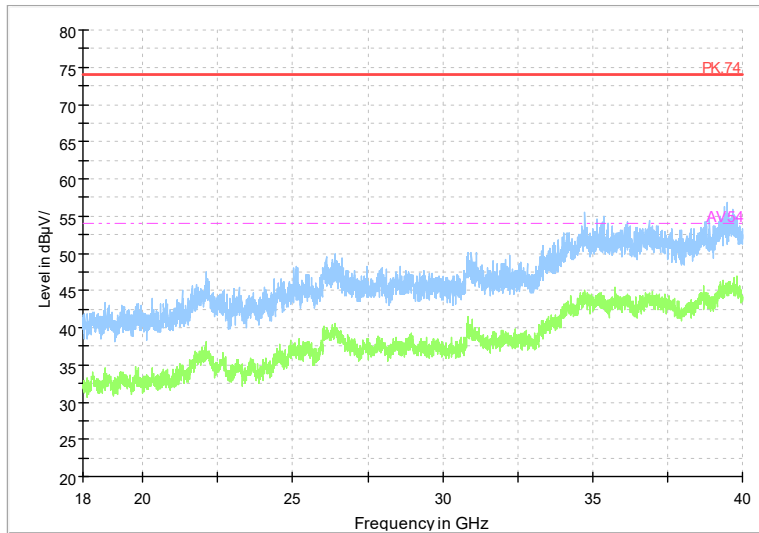

Full Spectrum

Frequency Range: 1GHz -6GHz
Detector: Av mode and PK mode
Modulation type: 802.11be(EHT160)

Full Spectrum

Frequency Range: 6GHz -18GHz
Detector: Av mode and PK mode
Modulation type: 802.11be(EHT160)

Full Spectrum

Frequency Range: 18GHz -40GHz
 Detector: Av mode and PK mode
 Modulation type: 802.11be(EHT160)

Carrier frequency (MHz): 5745
 Channel No.:149

Full Spectrum

Frequency Range: 1GHz -6GHz
 Detector: Av mode and PK mode
 Modulation type: 802.11a

Full Spectrum

Frequency Range: 6GHz -18GHz
Detector: Av mode and PK mode
Modulation type: 802.11a

Full Spectrum

Frequency Range: 18GHz -40GHz
Detector: Av mode and PK mode
Modulation type: 802.11a

Full Spectrum