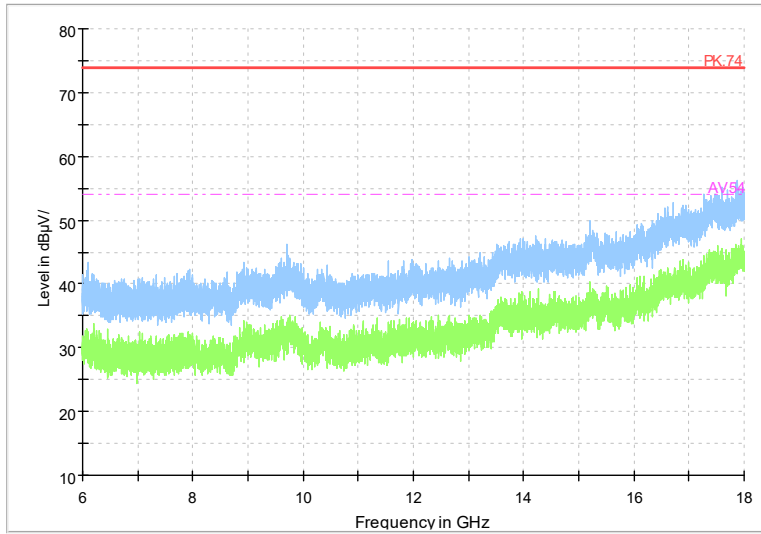

Full Spectrum

Frequency Range: 6GHz -18GHz
Detector: Av mode and PK mode
Modulation type: 802.11n(HT20)

Full Spectrum

Frequency Range: 18GHz -40GHz
Detector: Av mode and PK mode
Modulation type: 802.11n(HT20)

Full Spectrum

Frequency Range: 1GHz -6GHz
Detector: Av mode and PK mode
Test Mode: 802.11ac(VHT20)

Full Spectrum

Frequency Range: 6GHz -18GHz
Detector: Av mode and PK mode
Test Mode: 802.11ac(VHT20)

Full Spectrum

Frequency Range: 18GHz -40GHz
Detector: Av mode and PK mode
Test Mode: 802.11ac(VHT20)

Full Spectrum

Frequency Range: 1GHz -6GHz
Detector: Av mode and PK mode
Test Mode: 802.11ax(HE20)

Full Spectrum

Frequency Range: 6GHz -18GHz
 Detector: Av mode and PK mode
 Test Mode: 802.11ax(HE20)