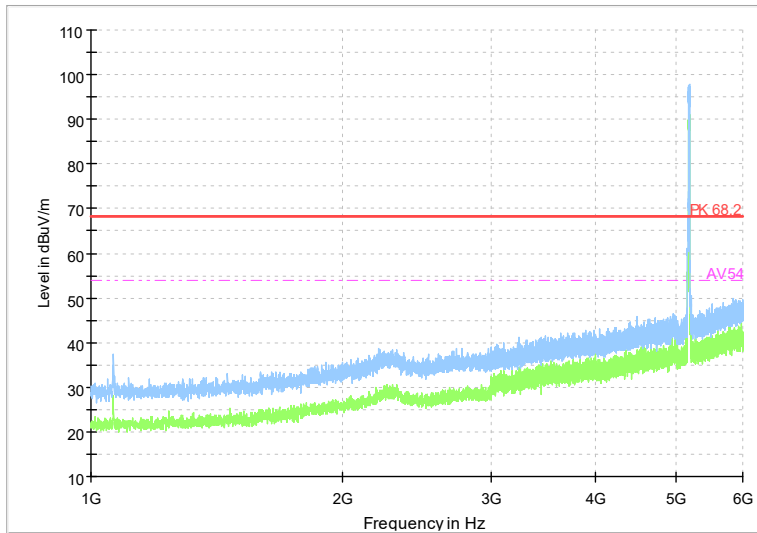

Frequency Range: 1GHz -6GHz
Detector: Av mode and PK mode
Test Mode: 802.11ac(VHT20)

Full Spectrum

Frequency Range: 6GHz -18GHz
Detector: Av mode and PK mode
Test Mode: 802.11ac(VHT20)

Full Spectrum

Frequency Range: 18GHz -40GHz
Detector: Av mode and PK mode
Test Mode: 802.11ac(VHT20)

Full Spectrum

Frequency Range: 1GHz -6GHz
Detector: Av mode and PK mode
Test Mode: 802.11ax(HE20)

Full Spectrum

Frequency Range: 6GHz -18GHz
Detector: Av mode and PK mode
Test Mode: 802.11ax(HE20)

Full Spectrum

Frequency Range: 18GHz -40GHz
Detector: Av mode and PK mode
Test Mode: 802.11ax(HE20)

Full Spectrum

Frequency Range: 1GHz -6GHz
Detector: Av mode and PK mode
Test Mode: 802.11be(HE20)

Full Spectrum

Frequency Range: 6GHz -18GHz
Detector: Av mode and PK mode
Test Mode: 802.11be(HE20)