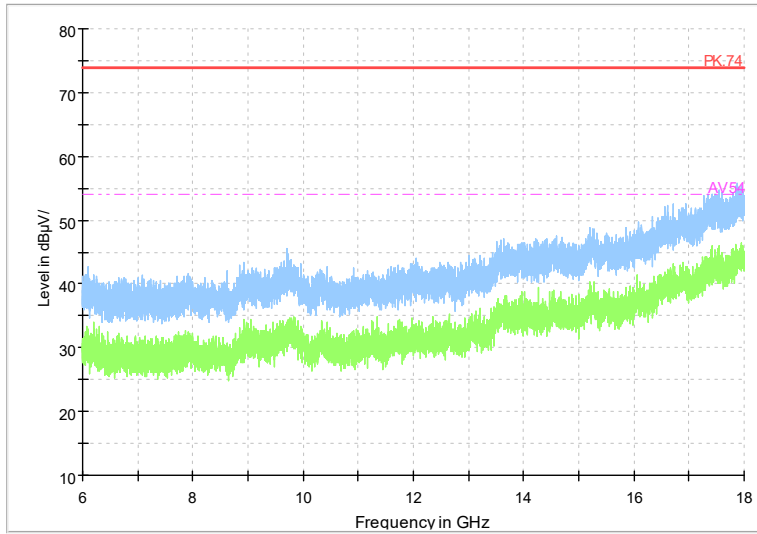

Full Spectrum

Frequency Range: 18GHz -40GHz
Detector: Av mode and PK mode
Test Mode: 802.11be(HE20)

Carrier frequency (MHz): 5200
Channel No.:40

Full Spectrum

Frequency Range: 1GHz -6GHz
Detector: Av mode and PK mode
Modulation type: 802.11a

Full Spectrum

Frequency Range: 6GHz -18GHz
Detector: Av mode and PK mode
Modulation type: 802.11a

Full Spectrum

Frequency Range: 18GHz -40GHz
 Detector: Av mode and PK mode
 Modulation type: 802.11a

Full Spectrum

Frequency Range: 1GHz -6GHz
 Detector: Av mode and PK mode
 Modulation type: 802.11n(HT20)

Full Spectrum

Frequency Range: 6GHz -18GHz
Detector: Av mode and PK mode
Modulation type: 802.11n(HT20)

Full Spectrum