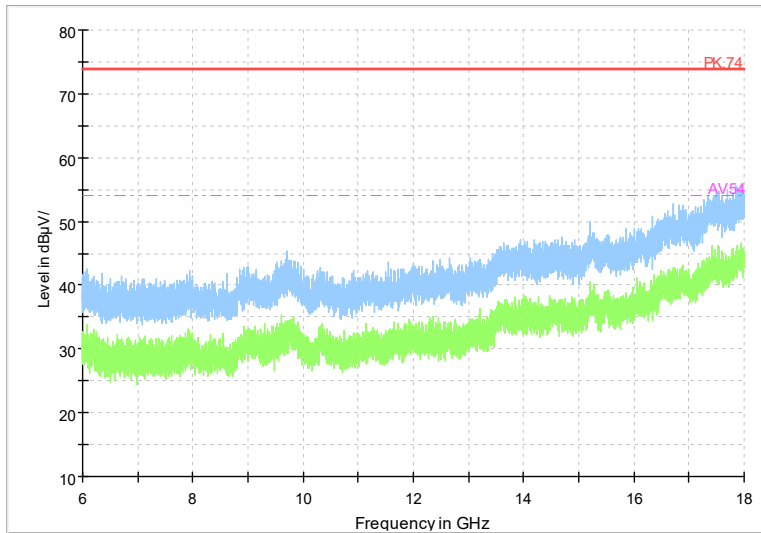

Full Spectrum

Frequency Range: 18GHz -40GHz
Detector: Av mode and PK mode
Modulation type: 802.11n(HT40)

Full Spectrum

Frequency Range: 1GHz -6GHz
Detector: Av mode and PK mode
Test Mode: 802.11ac(VHT40)

Full Spectrum

Frequency Range: 6GHz -18GHz
Detector: Av mode and PK mode
Test Mode: 802.11ac(VHT40)

Full Spectrum

Frequency Range: 18GHz -40GHz
Detector: Av mode and PK mode
Test Mode: 802.11ac(VHT40)

Full Spectrum

Frequency Range: 1GHz -6GHz
Detector: Av mode and PK mode
Test Mode: 802.11ax(HE 40)

Full Spectrum

Frequency Range: 6GHz -18GHz
Detector: Av mode and PK mode
Test Mode: 802.11ax(HE 40)

Full Spectrum

Frequency Range: 18GHz -40GHz
Detector: Av mode and PK mode
Test Mode: 802.11ax(HE40)