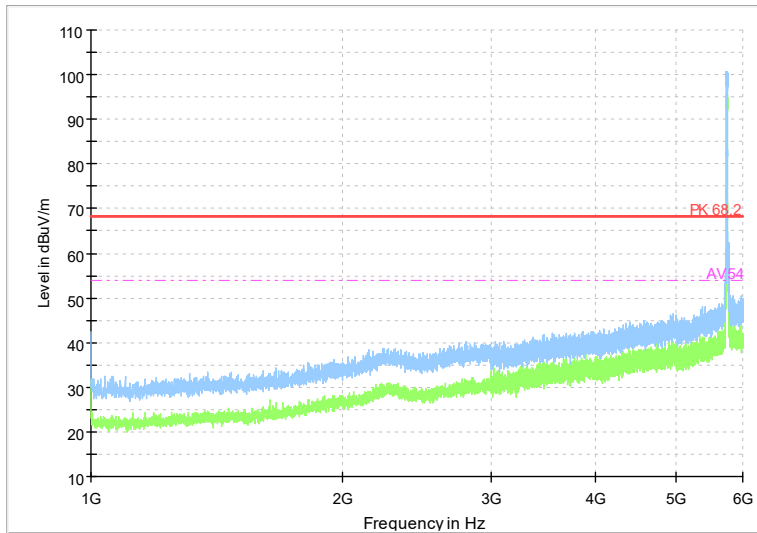

Full Spectrum

Frequency Range: 6GHz -18GHz
Detector: Av mode and PK mode
Modulation type: 802.11a

Full Spectrum

Frequency Range: 18GHz -40GHz
Detector: Av mode and PK mode
Modulation type: 802.11a

Full Spectrum

Frequency Range: 1GHz -6GHz
Detector: Av mode and PK mode
Modulation type: 802.11n(HT20)

Full Spectrum

Frequency Range: 6GHz -18GHz
Detector: Av mode and PK mode
Modulation type: 802.11n(HT20)

Full Spectrum

Frequency Range: 18GHz -40GHz
Detector: Av mode and PK mode
Modulation type: 802.11n(HT20)

Full Spectrum

Frequency Range: 1GHz -6GHz
Detector: Av mode and PK mode
Test Mode: 802.11ac(VHT20)

Full Spectrum