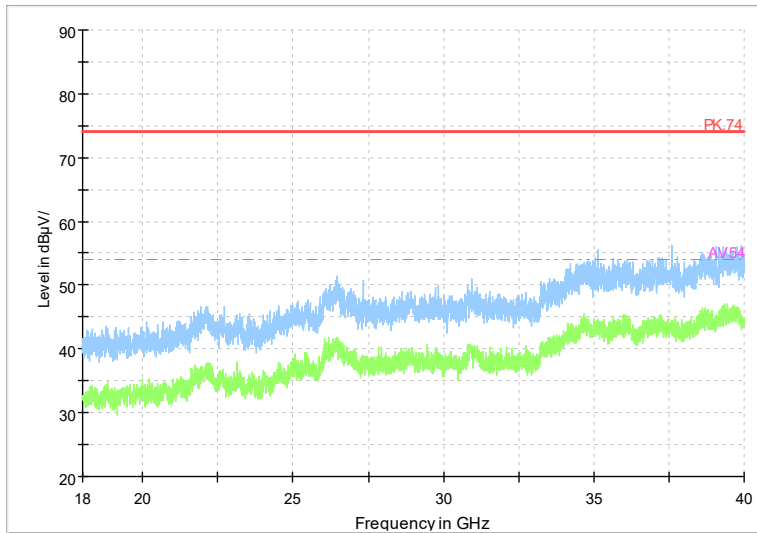

Full Spectrum

Frequency Range: 18GHz -40GHz
Detector: Av mode and PK mode
Test Mode: 802.11be(HE20)

Carrier frequency (MHz): 5200
Channel No.:40

Full Spectrum

Frequency Range: 1GHz -6GHz
Detector: Av mode and PK mode
Modulation type: 802.11a

Full Spectrum

Frequency Range: 6GHz -18GHz
Detector: Av mode and PK mode
Modulation type: 802.11a

Full Spectrum

Frequency Range: 18GHz -40GHz
 Detector: Av mode and PK mode
 Modulation type: 802.11a

Full Spectrum

Frequency Range: 1GHz -6GHz
 Detector: Av mode and PK mode
 Modulation type: 802.11n(HT20)

Full Spectrum

Frequency Range: 6GHz -18GHz
Detector: Av mode and PK mode
Modulation type: 802.11n(HT20)

Full Spectrum