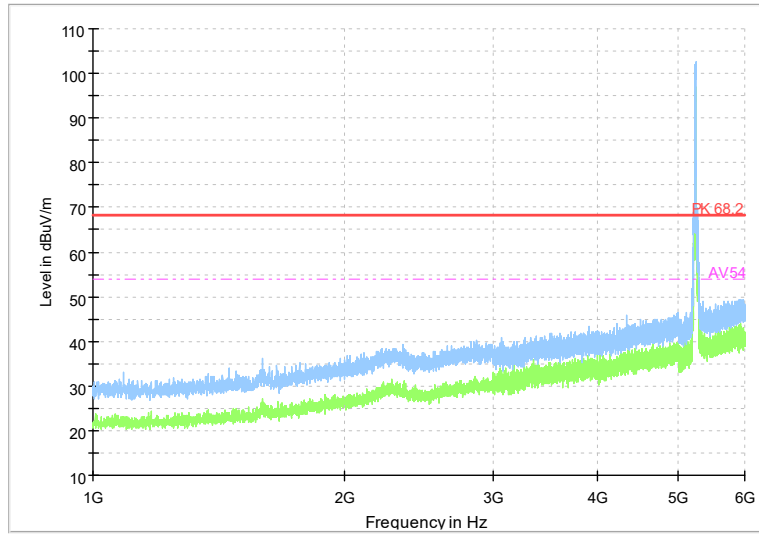

Frequency Range: 1GHz -6GHz
Detector: Av mode and PK mode
Test Mode: 802.11be(HE20)

Full Spectrum

Frequency Range: 6GHz -18GHz
Detector: Av mode and PK mode
Test Mode: 802.11be(HE20)

Full Spectrum

Frequency Range: 18GHz -40GHz
Detector: Av mode and PK mode
Test Mode: 802.11be(HE20)

Carrier frequency (MHz): 5240
Channel No.:48

Full Spectrum

Frequency Range: 1GHz -6GHz
Detector: Av mode and PK mode
Modulation type: 802.11a

Full Spectrum

Frequency Range: 6GHz -18GHz
Detector: Av mode and PK mode
Modulation type: 802.11a

Full Spectrum

Frequency Range: 18GHz -40GHz
Detector: Av mode and PK mode
Modulation type: 802.11a

Full Spectrum

Frequency Range: 1GHz -6GHz
Detector: Av mode and PK mode
Modulation type: 802.11n(HT20)

Full Spectrum