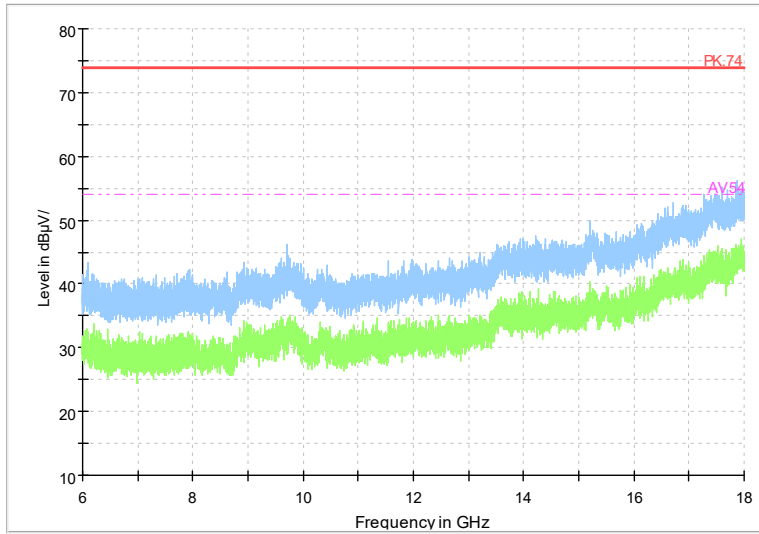

Frequency Range: 18GHz -40GHz
Detector: Av mode and PK mode
Test Mode: 802.11be(EHT40)

Carrier frequency (MHz): 5775
Channel No.:155

Full Spectrum

Frequency Range: 1GHz -6GHz
Detector: Av mode and PK mode
Test Mode: 802.11ac(VHT80)

Full Spectrum

Frequency Range: 6GHz -18GHz
Detector: Av mode and PK mode
Test Mode: 802.11ac(VHT80)

Full Spectrum

Frequency Range: 18GHz -40GHz
Detector: Av mode and PK mode
Test Mode: 802.11ac(VHT80)

Full Spectrum

Frequency Range: 1GHz -6GHz
Detector: Av mode and PK mode
Test Mode: 802.11ax(HE80)

Full Spectrum

Frequency Range: 6GHz -18GHz
Detector: Av mode and PK mode
Test Mode: 802.11ax(HE80)

Full Spectrum

Frequency Range: 18GHz -40GHz
Detector: Av mode and PK mode
Test Mode: 802.11ax(HE80)