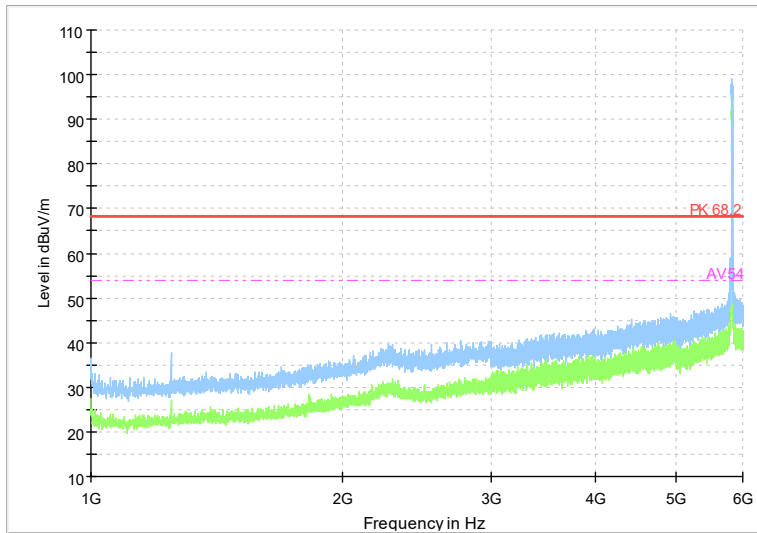

Full Spectrum

Frequency Range: 1GHz -6GHz
Detector: Av mode and PK mode
Modulation type: 802.11a

Full Spectrum

Frequency Range: 6GHz -18GHz
Detector: Av mode and PK mode
Modulation type: 802.11a

Full Spectrum

Frequency Range: 18GHz -40GHz
Detector: Av mode and PK mode
Modulation type: 802.11a

Full Spectrum

Frequency Range: 1GHz -6GHz
Detector: Av mode and PK mode
Modulation type: 802.11n(HT20)

Full Spectrum

Frequency Range: 6GHz -18GHz
Detector: Av mode and PK mode
Modulation type: 802.11n(HT20)

Full Spectrum

Frequency Range: 18GHz -40GHz
Detector: Av mode and PK mode
Modulation type: 802.11n(HT20)

Full Spectrum

Frequency Range: 1GHz -6GHz
Detector: Av mode and PK mode
Test Mode: 802.11ac(VHT20)