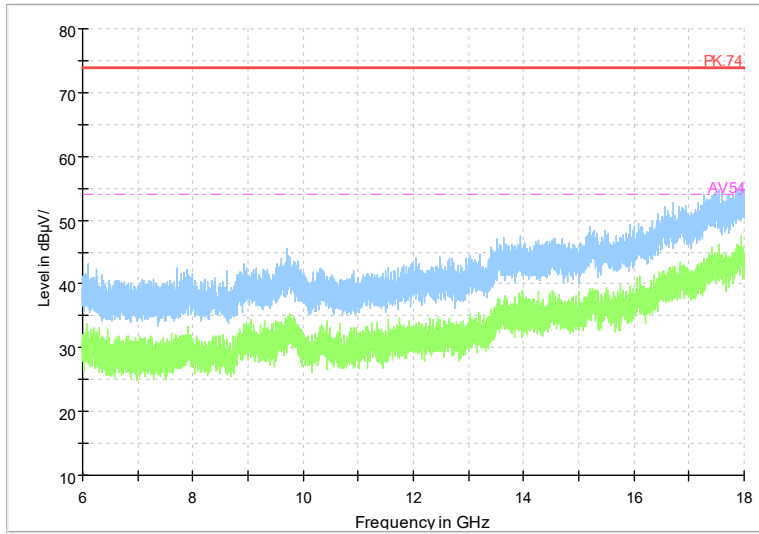

Full Spectrum

Frequency Range: 18GHz -40GHz
Detector: Av mode and PK mode
Modulation type: 802.11ac(VHT160)

Full Spectrum

Frequency Range: 1GHz -6GHz
Detector: Av mode and PK mode
Modulation type: 802.11ax(HE160)

Full Spectrum

Frequency Range: 6GHz -18GHz
Detector: Av mode and PK mode
Modulation type: 802.11ax(HE160)

Full Spectrum

Frequency Range: 18GHz -40GHz
Detector: Av mode and PK mode
Modulation type: 802.11ax(HE160)