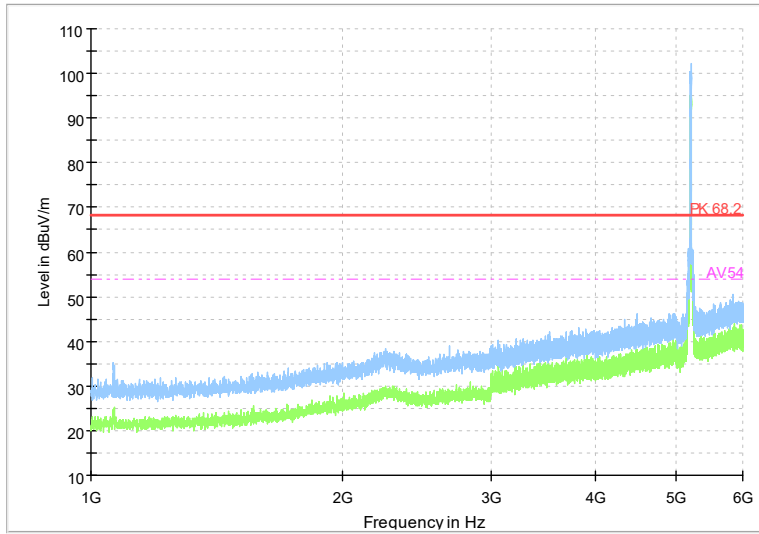

Frequency Range: 6GHz -18GHz
Detector: Av mode and PK mode
Test Mode: 802.11ac(VHT20)

Full Spectrum

Frequency Range: 18GHz -40GHz
Detector: Av mode and PK mode
Test Mode: 802.11ac(VHT20)

Full Spectrum

Frequency Range: 1GHz -6GHz
Detector: Av mode and PK mode
Test Mode: 802.11ax(HE20)

Full Spectrum

Frequency Range: 6GHz -18GHz
Detector: Av mode and PK mode
Test Mode: 802.11ax(HE20)

Full Spectrum

Frequency Range: 18GHz -40GHz
Detector: Av mode and PK mode
Test Mode: 802.11ax(HE20)

Full Spectrum

Frequency Range: 1GHz -6GHz
Detector: Av mode and PK mode
Test Mode: 802.11be(HE20)

Full Spectrum

Frequency Range: 6GHz -18GHz
Detector: Av mode and PK mode
Test Mode: 802.11be(HE20)

Full Spectrum

Frequency Range: 18GHz -40GHz
Detector: Av mode and PK mode
Test Mode: 802.11be(HE20)