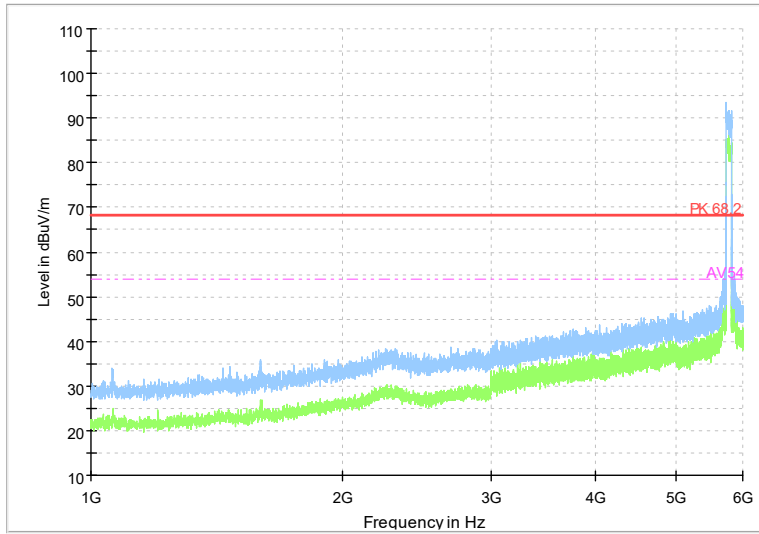

Full Spectrum

Frequency Range: 6GHz -18GHz
Detector: Av mode and PK mode
Test Mode: 802.11ac(VHT80)

Full Spectrum

Frequency Range: 18GHz -40GHz
Detector: Av mode and PK mode
Test Mode: 802.11ac(VHT80)

Full Spectrum

Frequency Range: 1GHz -6GHz
Detector: Av mode and PK mode
Test Mode: 802.11ax(HE80)

Full Spectrum

Frequency Range: 6GHz -18GHz
Detector: Av mode and PK mode
Test Mode: 802.11ax(HE80)

Full Spectrum

Frequency Range: 18GHz -40GHz
Detector: Av mode and PK mode
Test Mode: 802.11ax(HE80)

Full Spectrum

Frequency Range: 1GHz -6GHz
Detector: Av mode and PK mode
Test Mode: 802.11be(EHT80)

Full Spectrum

Frequency Range: 6GHz -18GHz
Detector: Av mode and PK mode
Test Mode: 802.11be(EHT80)

Frequency Range: 18GHz -40GHz
Detector: Av mode and PK mode
Test Mode: 802.11be(EHT80)