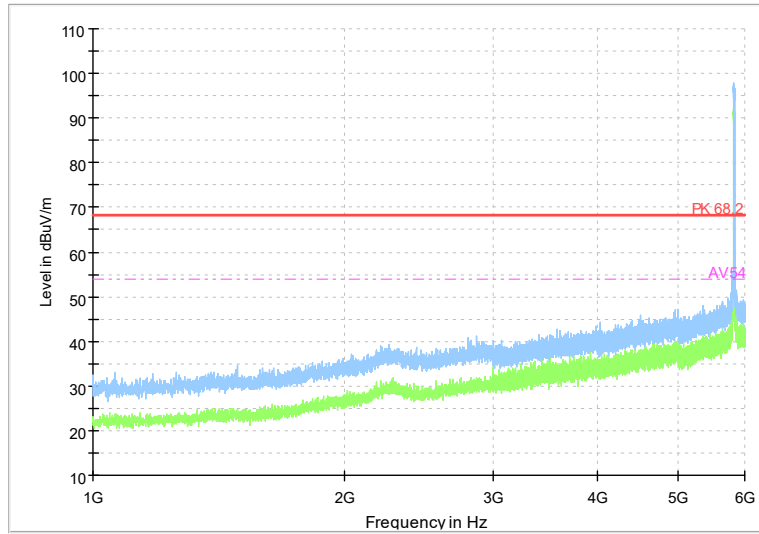

Full Spectrum

Frequency Range: 18GHz -40GHz
Detector: Av mode and PK mode
Modulation type: 802.11n(HT20)

Full Spectrum

Frequency Range: 1GHz -6GHz
Detector: Av mode and PK mode
Test Mode: 802.11ac(VHT20)

Full Spectrum

Frequency Range: 6GHz -18GHz
Detector: Av mode and PK mode
Test Mode: 802.11ac(VHT20)

Full Spectrum

Frequency Range: 18GHz -40GHz
Detector: Av mode and PK mode
Test Mode: 802.11ac(VHT20)

Full Spectrum

Frequency Range: 1GHz -6GHz
Detector: Av mode and PK mode
Test Mode: 802.11ax(HE20)

Full Spectrum

Frequency Range: 6GHz -18GHz
Detector: Av mode and PK mode
Test Mode: 802.11ax(HE20)

Full Spectrum

Frequency Range: 18GHz -40GHz
Detector: Av mode and PK mode
Test Mode: 802.11ax(HE20)