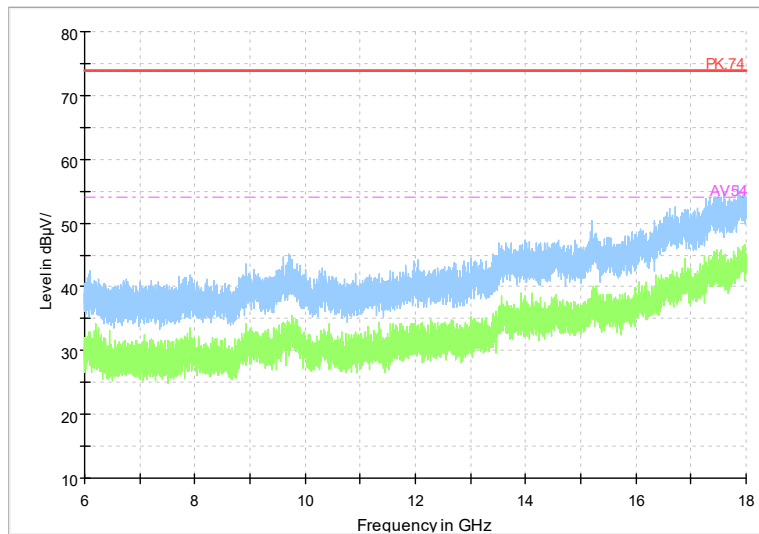

Frequency Range: 18GHz -40GHz
Detector: Av mode and PK mode
Test Mode: 802.11ax(HE20)

Full Spectrum

Frequency Range: 1GHz -6GHz
Detector: Av mode and PK mode
Test Mode: 802.11be(HE20)

Full Spectrum

Frequency Range: 6GHz -18GHz
Detector: Av mode and PK mode
Test Mode: 802.11be(HE20)

Full Spectrum

Frequency Range: 18GHz -40GHz
Detector: Av mode and PK mode
Test Mode: 802.11be(HE20)

Carrier frequency (MHz): 5200
Channel No.:40

Full Spectrum

Frequency Range: 1GHz -6GHz
Detector: Av mode and PK mode
Modulation type: 802.11a

Full Spectrum

Frequency Range: 6GHz -18GHz
Detector: Av mode and PK mode
Modulation type: 802.11a

Full Spectrum

Frequency Range: 18GHz -40GHz
 Detector: Av mode and PK mode
 Modulation type: 802.11a

Full Spectrum