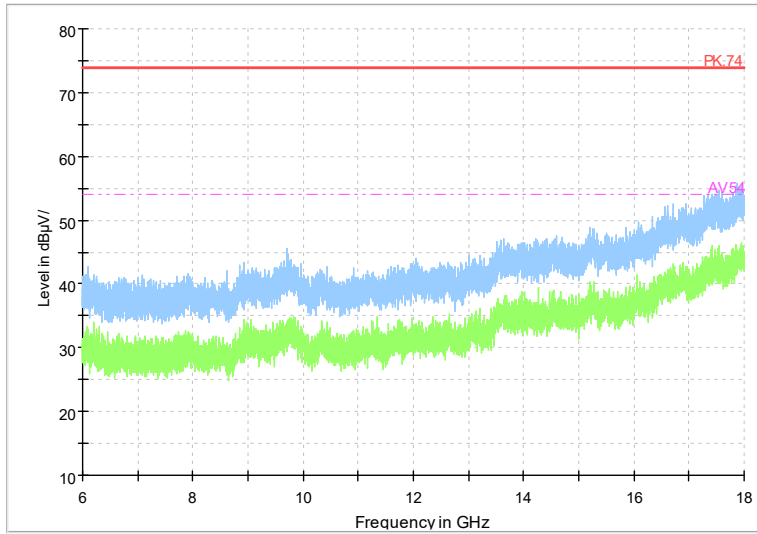

Carrier frequency (MHz): 5785
Channel No.:157

Full Spectrum

Frequency Range: 1GHz -6GHz
Detector: Av mode and PK mode
Modulation type: 802.11a

Full Spectrum

Frequency Range: 6GHz -18GHz
Detector: Av mode and PK mode
Modulation type: 802.11a

Full Spectrum

Frequency Range: 18GHz -40GHz
 Detector: Av mode and PK mode
 Modulation type: 802.11a

Full Spectrum

Frequency Range: 1GHz -6GHz
 Detector: Av mode and PK mode
 Modulation type: 802.11n(HT20)

Full Spectrum

Frequency Range: 6GHz -18GHz
Detector: Av mode and PK mode
Modulation type: 802.11n(HT20)

Full Spectrum

Frequency Range: 18GHz -40GHz
Detector: Av mode and PK mode
Modulation type: 802.11n(HT20)