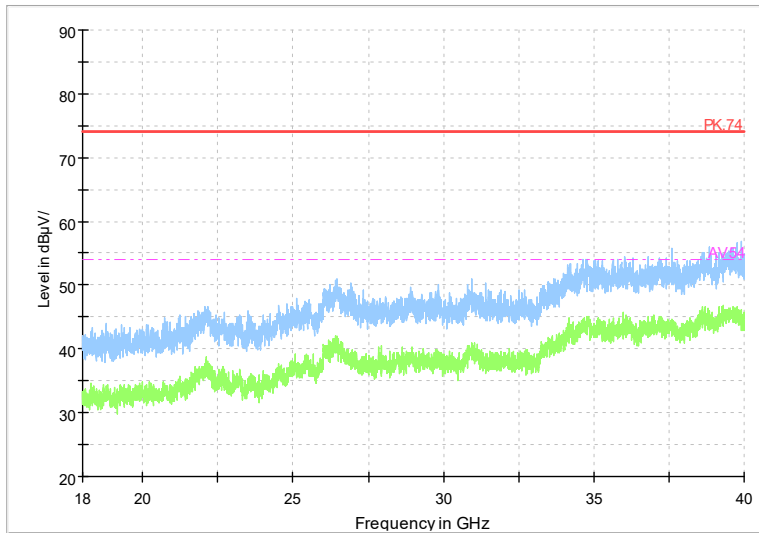

Full Spectrum

Frequency Range: 18GHz -40GHz
Detector: Av mode and PK mode
Modulation type: 802.11a

Full Spectrum

Frequency Range: 1GHz -6GHz
Detector: Av mode and PK mode
Modulation type: 802.11n(HT20)

Full Spectrum

Frequency Range: 6GHz -18GHz
Detector: Av mode and PK mode
Modulation type: 802.11n(HT20)

Full Spectrum

Frequency Range: 18GHz -40GHz
Detector: Av mode and PK mode
Modulation type: 802.11n(HT20)

Full Spectrum

Frequency Range: 1GHz -6GHz
Detector: Av mode and PK mode
Test Mode: 802.11ac(VHT20)

Full Spectrum

Frequency Range: 6GHz -18GHz
Detector: Av mode and PK mode
Test Mode: 802.11ac(VHT20)

Full Spectrum

Frequency Range: 18GHz -40GHz
Detector: Av mode and PK mode
Test Mode: 802.11ac(VHT20)