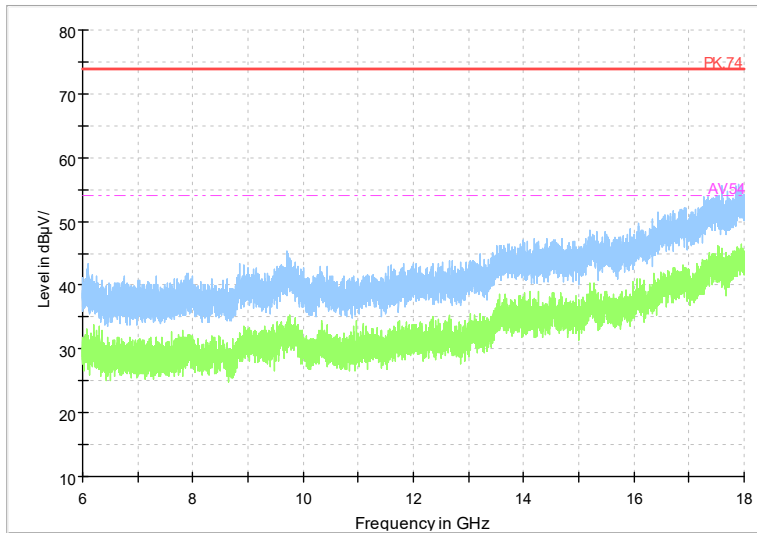

Frequency Range: 6GHz -18GHz
Detector: Av mode and PK mode
Test Mode: 802.11be(HE20)

Full Spectrum

Frequency Range: 18GHz -40GHz
Detector: Av mode and PK mode
Test Mode: 802.11be(HE20)

Carrier frequency (MHz): 5825
Channel No.:165

Full Spectrum

Frequency Range: 1GHz -6GHz
Detector: Av mode and PK mode
Modulation type: 802.11a

Full Spectrum

Frequency Range: 6GHz -18GHz
Detector: Av mode and PK mode
Modulation type: 802.11a

Full Spectrum

Frequency Range: 18GHz -40GHz
Detector: Av mode and PK mode
Modulation type: 802.11a

Full Spectrum

Frequency Range: 1GHz -6GHz
Detector: Av mode and PK mode
Modulation type: 802.11n(HT20)

Full Spectrum

Frequency Range: 6GHz -18GHz
Detector: Av mode and PK mode
Modulation type: 802.11n(HT20)