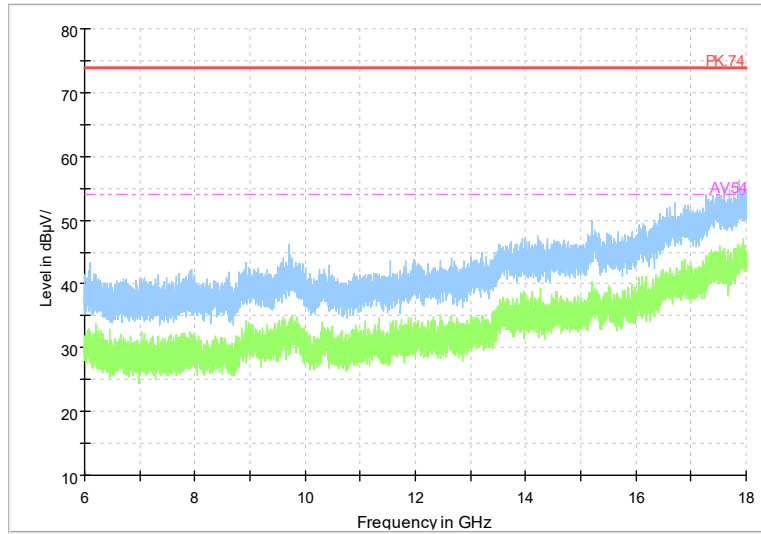

Frequency Range: 18GHz -40GHz
Detector: Av mode and PK mode
Modulation type: 802.11n(HT20)

Full Spectrum

Frequency Range: 1GHz -6GHz
Detector: Av mode and PK mode
Test Mode: 802.11ac(VHT20)

Full Spectrum

Frequency Range: 6GHz -18GHz
Detector: Av mode and PK mode
Test Mode: 802.11ac(VHT20)

Full Spectrum

Frequency Range: 18GHz -40GHz
Detector: Av mode and PK mode
Test Mode: 802.11ac(VHT20)

Full Spectrum

Frequency Range: 1GHz -6GHz
Detector: Av mode and PK mode
Test Mode: 802.11ax(HE20)

Full Spectrum

Frequency Range: 6GHz -18GHz
Detector: Av mode and PK mode
Test Mode: 802.11ax(HE20)

Full Spectrum

Frequency Range: 18GHz -40GHz
Detector: Av mode and PK mode
Test Mode: 802.11ax(HE20)

Full Spectrum