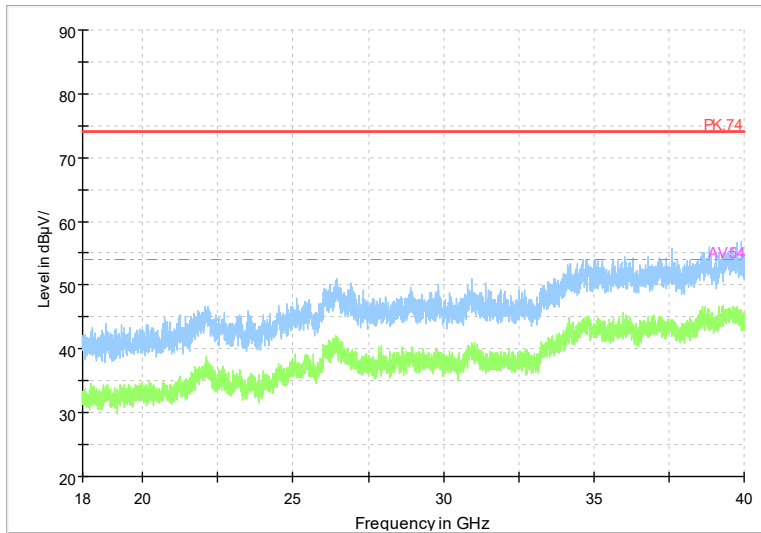

Full Spectrum

Frequency Range: 1GHz -6GHz
Detector: Av mode and PK mode
Test Mode: 802.11ac(VHT20)

Full Spectrum

Frequency Range: 6GHz -18GHz
Detector: Av mode and PK mode
Test Mode: 802.11ac(VHT20)

Full Spectrum

Frequency Range: 18GHz -40GHz
Detector: Av mode and PK mode
Test Mode: 802.11ac(VHT20)

Full Spectrum

Frequency Range: 1GHz -6GHz
Detector: Av mode and PK mode
Test Mode: 802.11ax(HE20)

Full Spectrum

Frequency Range: 6GHz -18GHz
 Detector: Av mode and PK mode
 Test Mode: 802.11ax(HE20)

Full Spectrum

Frequency Range: 18GHz -40GHz
 Detector: Av mode and PK mode
 Test Mode: 802.11ax(HE20)

Full Spectrum

Frequency Range: 1GHz -6GHz
Detector: Av mode and PK mode
Test Mode: 802.11be(HE20)

Full Spectrum