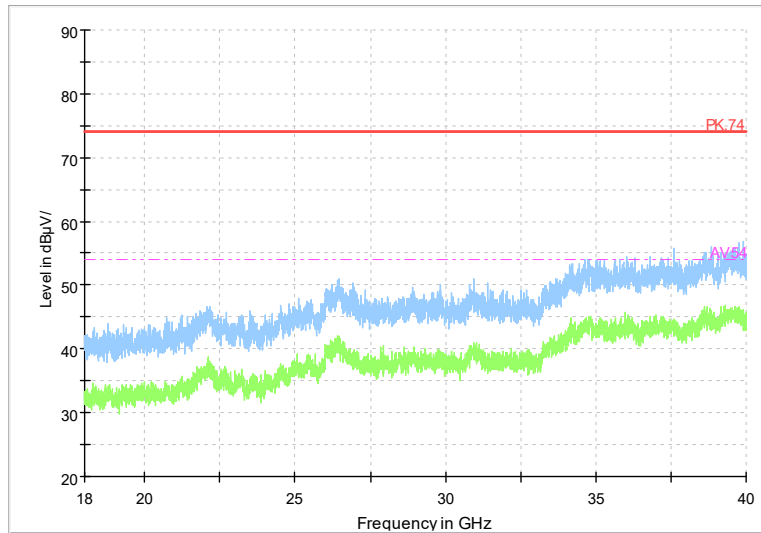

Frequency Range: 18GHz -40GHz
Detector: Av mode and PK mode
Modulation type: 802.11n(HT20)

Full Spectrum

Frequency Range: 1GHz -6GHz
Detector: Av mode and PK mode
Test Mode: 802.11ac(VHT20)

Full Spectrum

Frequency Range: 6GHz -18GHz
Detector: Av mode and PK mode
Test Mode: 802.11ac(VHT20)

Full Spectrum

Frequency Range: 18GHz -40GHz
Detector: Av mode and PK mode
Test Mode: 802.11ac(VHT20)

Full Spectrum

Frequency Range: 1GHz -6GHz
Detector: Av mode and PK mode
Test Mode: 802.11ax(HE20)

Full Spectrum

Frequency Range: 6GHz -18GHz
Detector: Av mode and PK mode
Test Mode: 802.11ax(HE20)

Full Spectrum

Frequency Range: 18GHz -40GHz
Detector: Av mode and PK mode
Test Mode: 802.11ax(HE20)

Full Spectrum