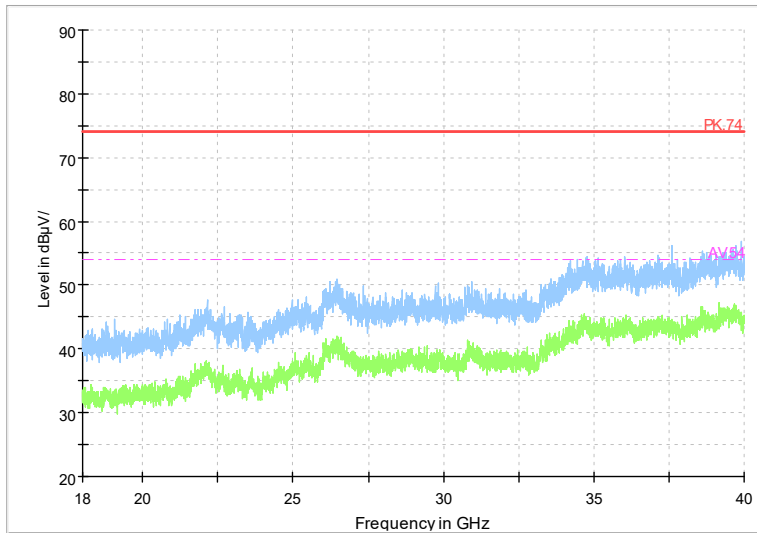

Frequency Range: 1GHz -6GHz
Detector: Av mode and PK mode
Test Mode: 802.11ax(HE 40)

Full Spectrum

Frequency Range: 6GHz -18GHz
Detector: Av mode and PK mode
Test Mode: 802.11ax(HE 40)

Full Spectrum

Frequency Range: 18GHz -40GHz
Detector: Av mode and PK mode
Test Mode: 802.11ax(HE40)

Full Spectrum

Frequency Range: 1GHz -6GHz
Detector: Av mode and PK mode
Test Mode: 802.11be(EHT40)

Full Spectrum

Frequency Range: 6GHz -18GHz
Detector: Av mode and PK mode
Test Mode: 802.11be(EHT40)

Full Spectrum

Frequency Range: 18GHz -40GHz
Detector: Av mode and PK mode
Test Mode: 802.11be(EHT40)

Carrier frequency (MHz): 5775
Channel No.:155

Full Spectrum

Frequency Range: 1GHz -6GHz
Detector: Av mode and PK mode
Test Mode: 802.11ac(VHT80)