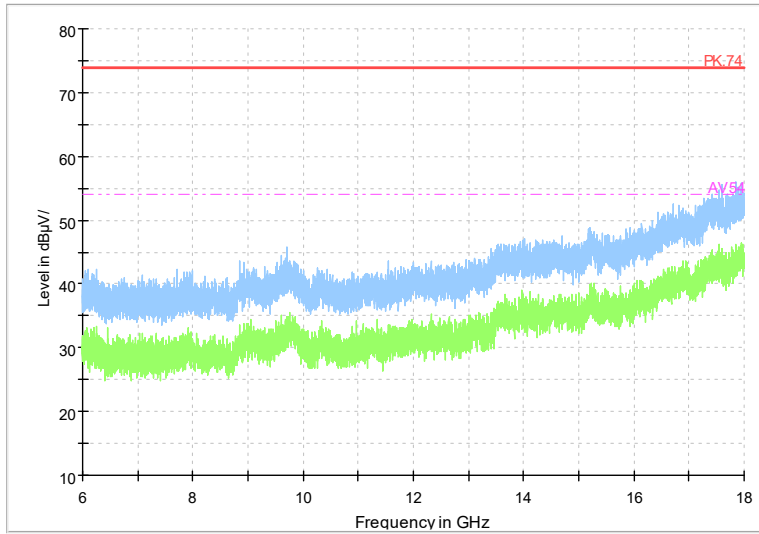

Full Spectrum

Frequency Range: 1GHz -6GHz
Detector: Av mode and PK mode
Modulation type: 802.11n(HT40)

Full Spectrum

Frequency Range: 6GHz -18GHz
Detector: Av mode and PK mode
Modulation type: 802.11n(HT40)

Full Spectrum

Frequency Range: 18GHz -40GHz
Detector: Av mode and PK mode
Modulation type: 802.11n(HT40)

Full Spectrum

Frequency Range: 1GHz -6GHz
Detector: Av mode and PK mode
Test Mode: 802.11ac(VHT40)

Full Spectrum

Frequency Range: 6GHz -18GHz
Detector: Av mode and PK mode
Test Mode: 802.11ac(VHT40)

Full Spectrum

Frequency Range: 18GHz -40GHz
Detector: Av mode and PK mode
Test Mode: 802.11ac(VHT40)

Full Spectrum