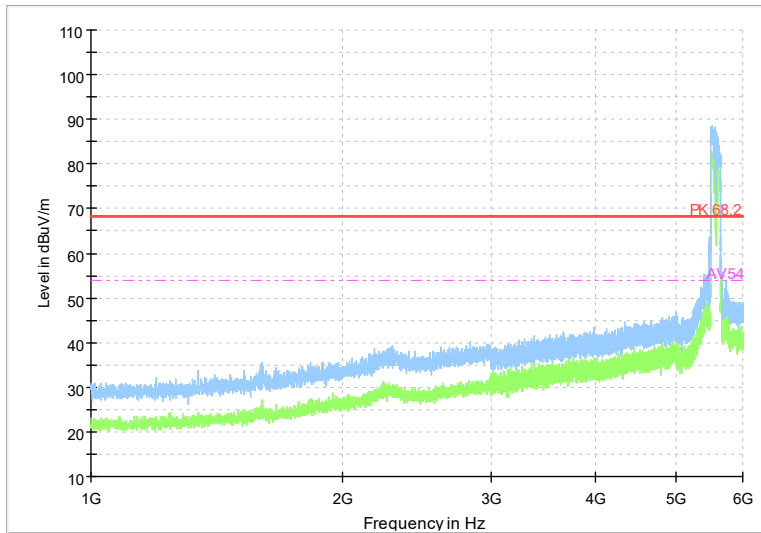

Full Spectrum

Frequency Range: 18GHz -40GHz
Detector: Av mode and PK mode
Modulation type: 802.11ac(VHT160)

Full Spectrum

Frequency Range: 1GHz -6GHz
Detector: Av mode and PK mode
Modulation type: 802.11ax(HE160)

Full Spectrum

Frequency Range: 6GHz -18GHz
Detector: Av mode and PK mode
Modulation type: 802.11ax(HE160)

Full Spectrum

Frequency Range: 18GHz -40GHz
Detector: Av mode and PK mode
Modulation type: 802.11ax(HE160)