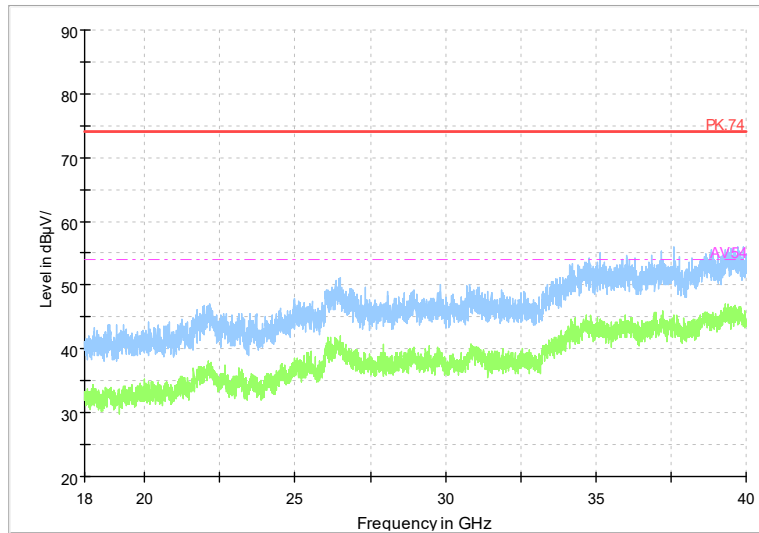

Full Spectrum

Frequency Range: 6GHz -18GHz
Detector: Av mode and PK mode
Modulation type: 802.11n(HT40)

Full Spectrum

Frequency Range: 18GHz -40GHz
Detector: Av mode and PK mode
Modulation type: 802.11n(HT40)

Full Spectrum

Frequency Range: 1GHz -6GHz
Detector: Av mode and PK mode
Test Mode: 802.11ac(VHT40)

Full Spectrum

Frequency Range: 6GHz -18GHz
Detector: Av mode and PK mode
Test Mode: 802.11ac(VHT40)

Full Spectrum

Frequency Range: 18GHz -40GHz
Detector: Av mode and PK mode
Test Mode: 802.11ac(VHT40)

Full Spectrum

Frequency Range: 1GHz -6GHz
Detector: Av mode and PK mode
Test Mode: 802.11ax(HE 40)

Full Spectrum

Frequency Range: 6GHz -18GHz
Detector: Av mode and PK mode
Test Mode: 802.11ax(HE 40)