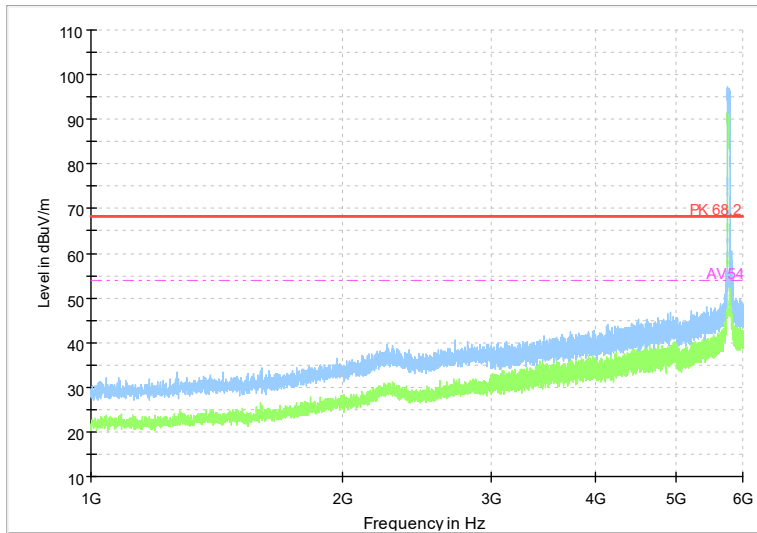

Frequency Range: 18GHz -40GHz
Detector: Av mode and PK mode
Test Mode: 802.11be(EHT40)

Carrier frequency (MHz): 5775
Channel No.:155

Full Spectrum

Frequency Range: 1GHz -6GHz
Detector: Av mode and PK mode
Test Mode: 802.11ac(VHT80)

Full Spectrum

Frequency Range: 6GHz -18GHz
Detector: Av mode and PK mode
Test Mode: 802.11ac(VHT80)

Full Spectrum

Frequency Range: 18GHz -40GHz
Detector: Av mode and PK mode
Test Mode: 802.11ac(VHT80)

Full Spectrum

Frequency Range: 1GHz -6GHz
Detector: Av mode and PK mode
Test Mode: 802.11ax(HE80)

Full Spectrum

Frequency Range: 6GHz -18GHz
Detector: Av mode and PK mode
Test Mode: 802.11ax(HE80)

Full Spectrum

Frequency Range: 18GHz -40GHz
Detector: Av mode and PK mode
Test Mode: 802.11ax(HE80)