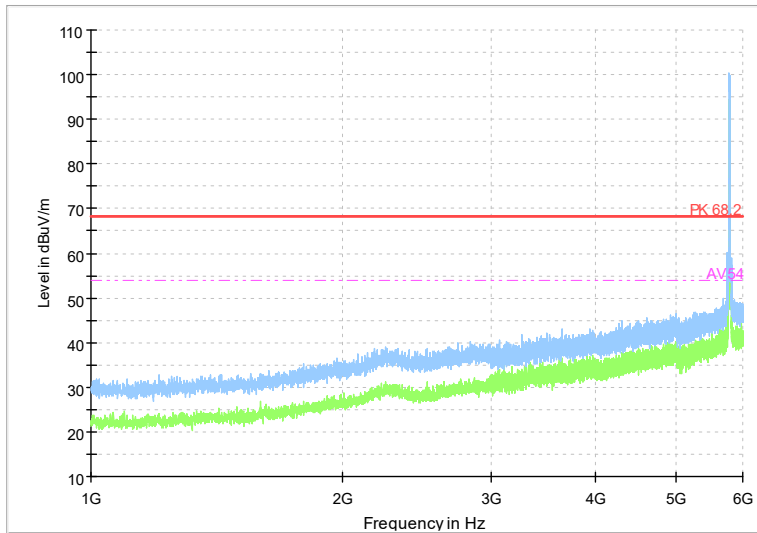

Full Spectrum

Frequency Range: 6GHz -18GHz
Detector: Av mode and PK mode
Modulation type: 802.11n(HT20)

Full Spectrum

Frequency Range: 18GHz -40GHz
Detector: Av mode and PK mode
Modulation type: 802.11n(HT20)

Full Spectrum

Frequency Range: 1GHz -6GHz
Detector: Av mode and PK mode
Test Mode: 802.11ac(VHT20)

Full Spectrum

Frequency Range: 6GHz -18GHz
Detector: Av mode and PK mode
Test Mode: 802.11ac(VHT20)

Full Spectrum

Frequency Range: 18GHz -40GHz
Detector: Av mode and PK mode
Test Mode: 802.11ac(VHT20)

Full Spectrum

Frequency Range: 1GHz -6GHz
Detector: Av mode and PK mode
Test Mode: 802.11ax(HE20)

Full Spectrum

Frequency Range: 6GHz -18GHz
 Detector: Av mode and PK mode
 Test Mode: 802.11ax(HE20)