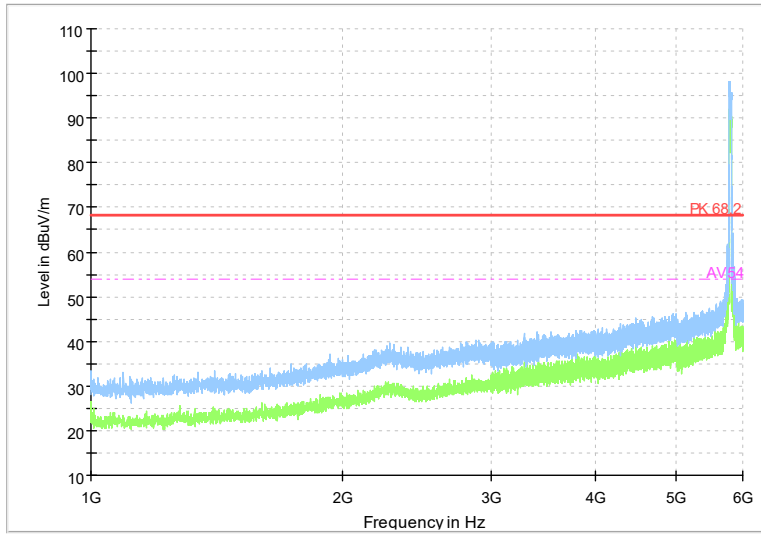

Full Spectrum

Frequency Range: 18GHz -40GHz
Detector: Av mode and PK mode
Modulation type: 802.11n(HT40)

Full Spectrum

Frequency Range: 1GHz -6GHz
Detector: Av mode and PK mode
Test Mode: 802.11ac(VHT40)

Full Spectrum

Frequency Range: 6GHz -18GHz
Detector: Av mode and PK mode
Test Mode: 802.11ac(VHT40)

Full Spectrum

Frequency Range: 18GHz -40GHz
Detector: Av mode and PK mode
Test Mode: 802.11ac(VHT40)

Full Spectrum

Frequency Range: 1GHz -6GHz
Detector: Av mode and PK mode
Test Mode: 802.11ax(HE 40)

Full Spectrum

Frequency Range: 6GHz -18GHz
Detector: Av mode and PK mode
Test Mode: 802.11ax(HE 40)

Full Spectrum

Frequency Range: 18GHz -40GHz
Detector: Av mode and PK mode
Test Mode: 802.11ax(HE40)