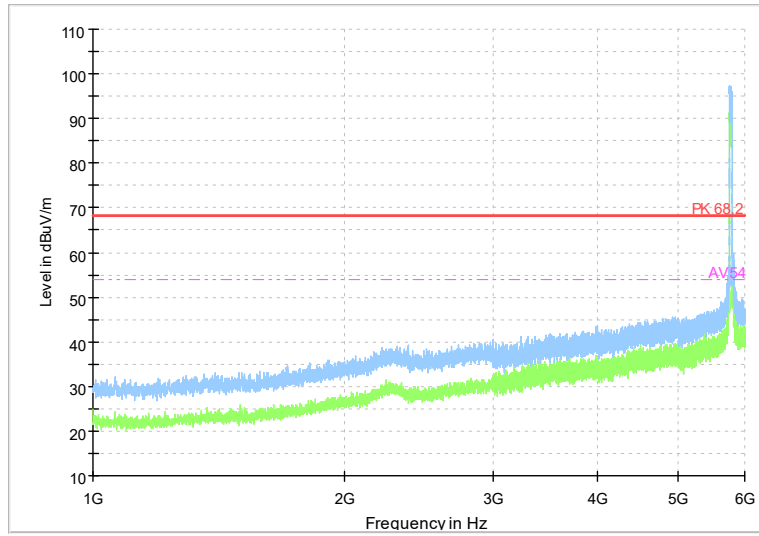

Frequency Range: 1GHz -6GHz
Detector: Av mode and PK mode
Test Mode: 802.11ax(HE 40)

Full Spectrum

Frequency Range: 6GHz -18GHz
Detector: Av mode and PK mode
Test Mode: 802.11ax(HE 40)

Full Spectrum

Frequency Range: 18GHz -40GHz
Detector: Av mode and PK mode
Test Mode: 802.11ax(HE40)

Full Spectrum

Frequency Range: 1GHz -6GHz
Detector: Av mode and PK mode
Test Mode: 802.11be(EHT40)

Full Spectrum

Frequency Range: 6GHz -18GHz
Detector: Av mode and PK mode
Test Mode: 802.11be(EHT40)

Full Spectrum

Frequency Range: 18GHz -40GHz
Detector: Av mode and PK mode
Test Mode: 802.11be(EHT40)

Carrier frequency (MHz): 5775
Channel No.:155

Full Spectrum

Frequency Range: 1GHz -6GHz
Detector: Av mode and PK mode
Test Mode: 802.11ac(VHT80)

Full Spectrum

Frequency Range: 6GHz -18GHz
Detector: Av mode and PK mode
Test Mode: 802.11ac(VHT80)

Full Spectrum

Frequency Range: 18GHz -40GHz
Detector: Av mode and PK mode
Test Mode: 802.11ac(VHT80)

Full Spectrum