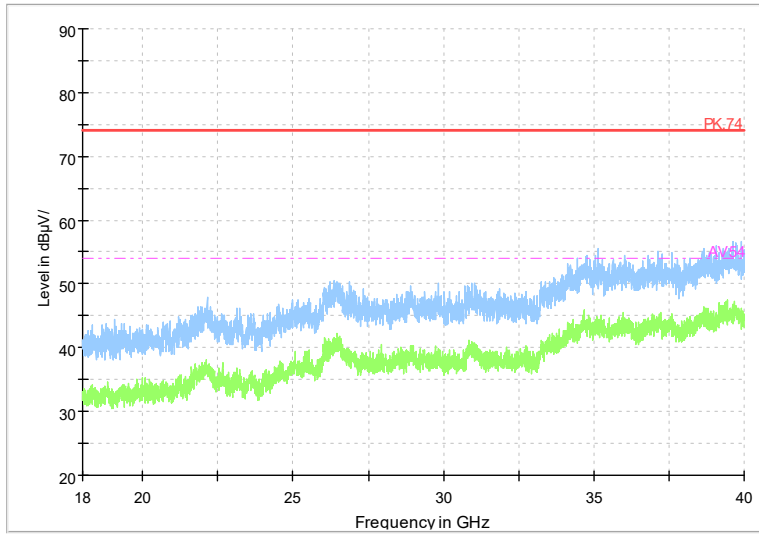

Frequency Range: 18GHz -40GHz
Detector: Av mode and PK mode
Test Mode: 802.11ax(HE20)

Full Spectrum

Frequency Range: 1GHz -6GHz
Detector: Av mode and PK mode
Test Mode: 802.11be(HE20)

Full Spectrum

Frequency Range: 6GHz -18GHz
Detector: Av mode and PK mode
Test Mode: 802.11be(HE20)

Full Spectrum

Frequency Range: 18GHz -40GHz
Detector: Av mode and PK mode
Test Mode: 802.11be(HE20)

Carrier frequency (MHz): 5200
Channel No.:40

Full Spectrum

Frequency Range: 1GHz -6GHz
Detector: Av mode and PK mode
Modulation type: 802.11a

Full Spectrum

Frequency Range: 6GHz -18GHz
Detector: Av mode and PK mode
Modulation type: 802.11a

Full Spectrum

Frequency Range: 18GHz -40GHz
 Detector: Av mode and PK mode
 Modulation type: 802.11a

Full Spectrum