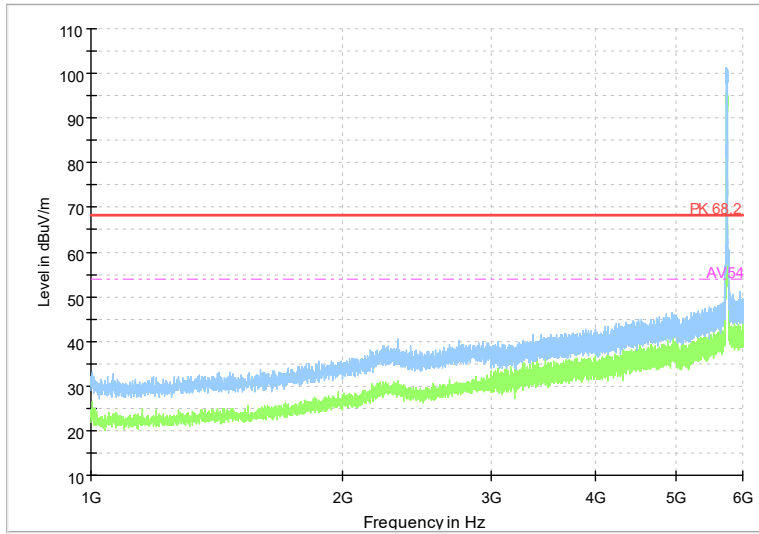

Full Spectrum

Frequency Range: 18GHz -40GHz
 Detector: Av mode and PK mode
 Modulation type: 802.11be(EHT160)

Carrier frequency (MHz): 5745
 Channel No.:149

Full Spectrum

Frequency Range: 1GHz -6GHz
 Detector: Av mode and PK mode
 Modulation type: 802.11a

Full Spectrum

Frequency Range: 6GHz -18GHz
Detector: Av mode and PK mode
Modulation type: 802.11a

Full Spectrum

Frequency Range: 18GHz -40GHz
Detector: Av mode and PK mode
Modulation type: 802.11a

Full Spectrum

Frequency Range: 1GHz -6GHz
Detector: Av mode and PK mode
Modulation type: 802.11n(HT20)

Full Spectrum

Frequency Range: 6GHz -18GHz
Detector: Av mode and PK mode
Modulation type: 802.11n(HT20)

Full Spectrum