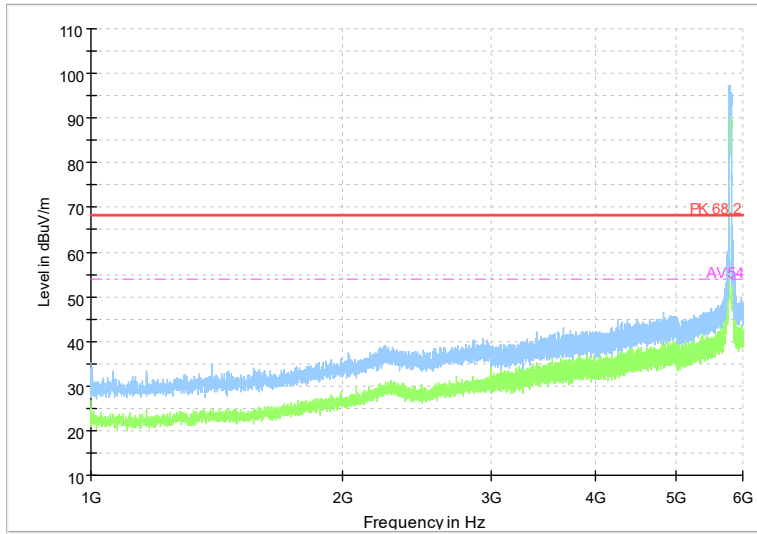

Full Spectrum

Frequency Range: 18GHz -40GHz
Detector: Av mode and PK mode
Test Mode: 802.11ax(HE40)

Full Spectrum

Frequency Range: 1GHz -6GHz
Detector: Av mode and PK mode
Test Mode: 802.11be(EHT40)

Full Spectrum

Frequency Range: 6GHz -18GHz
Detector: Av mode and PK mode
Test Mode: 802.11be(EHT40)

Full Spectrum

Frequency Range: 18GHz -40GHz
Detector: Av mode and PK mode
Test Mode: 802.11be(EHT40)

Carrier frequency (MHz): 5795
Channel No.:159

Full Spectrum

Frequency Range: 1GHz -6GHz
Detector: Av mode and PK mode
Modulation type: 802.11n(HT40)

Full Spectrum

Frequency Range: 6GHz -18GHz
Detector: Av mode and PK mode
Modulation type: 802.11n(HT40)