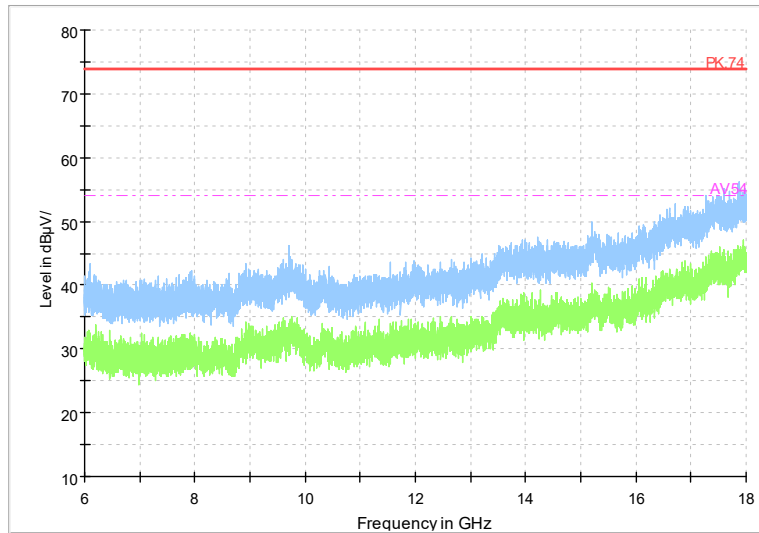

Full Spectrum

Frequency Range: 18GHz -40GHz
Detector: Av mode and PK mode
Modulation type: 802.11n(HT20)

Full Spectrum

Frequency Range: 1GHz -6GHz
Detector: Av mode and PK mode
Test Mode: 802.11ac(VHT20)

Full Spectrum

Frequency Range: 6GHz -18GHz
Detector: Av mode and PK mode
Test Mode: 802.11ac(VHT20)

Full Spectrum

Frequency Range: 18GHz -40GHz
Detector: Av mode and PK mode
Test Mode: 802.11ac(VHT20)

Full Spectrum

Frequency Range: 1GHz -6GHz
Detector: Av mode and PK mode
Test Mode: 802.11ax(HE20)

Full Spectrum

Frequency Range: 6GHz -18GHz
Detector: Av mode and PK mode
Test Mode: 802.11ax(HE20)

Full Spectrum

Frequency Range: 18GHz -40GHz
Detector: Av mode and PK mode
Test Mode: 802.11ax(HE20)