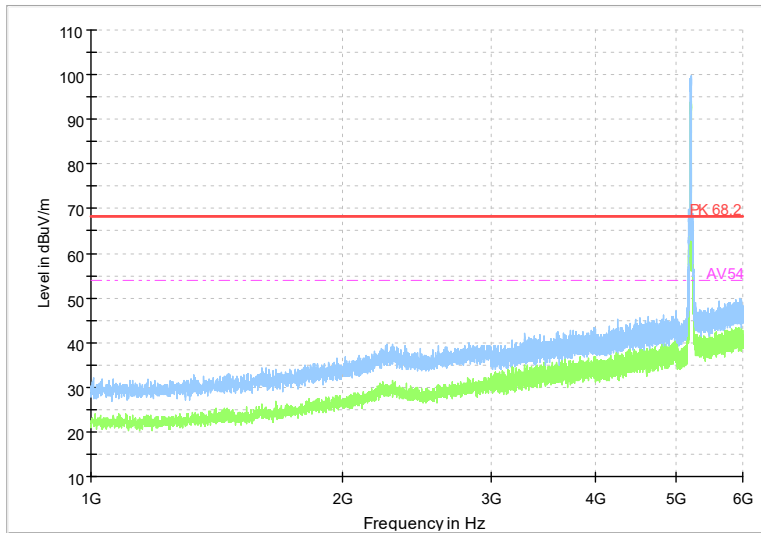

Frequency Range: 1GHz -6GHz
 Detector: Av mode and PK mode
 Modulation type: 802.11n(HT20)

Full Spectrum

Frequency Range: 6GHz -18GHz
Detector: Av mode and PK mode
Modulation type: 802.11n(HT20)

Full Spectrum

Frequency Range: 18GHz -40GHz
Detector: Av mode and PK mode
Modulation type: 802.11n(HT20)

Full Spectrum

Frequency Range: 1GHz -6GHz
Detector: Av mode and PK mode
Test Mode: 802.11ac(VHT20)

Full Spectrum

Frequency Range: 6GHz -18GHz
Detector: Av mode and PK mode
Test Mode: 802.11ac(VHT20)

Full Spectrum

Frequency Range: 18GHz -40GHz
Detector: Av mode and PK mode
Test Mode: 802.11ac(VHT20)

Full Spectrum

Frequency Range: 1GHz -6GHz
Detector: Av mode and PK mode
Test Mode: 802.11ax(HE20)