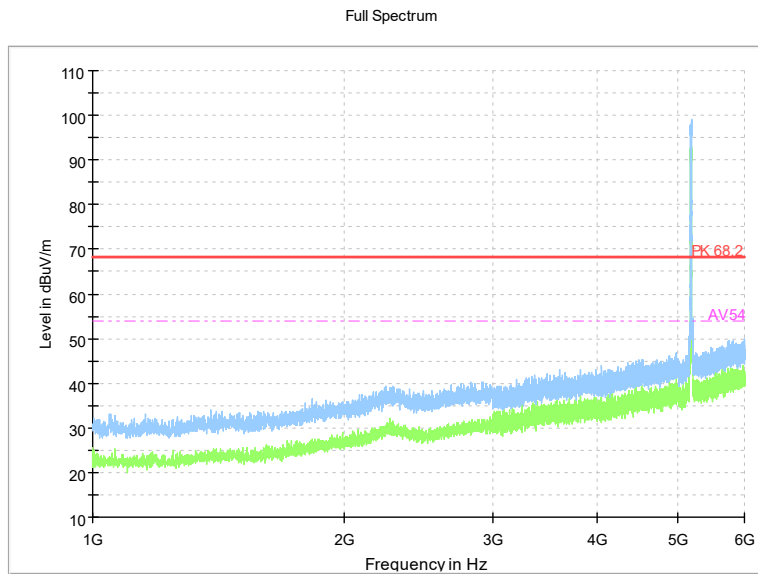

ANT2

Carrier frequency (MHz): 5180
Channel No.:36

Frequency Range: 1GHz -6GHz
Detector: Av mode and PK mode
Modulation type: 802.11a