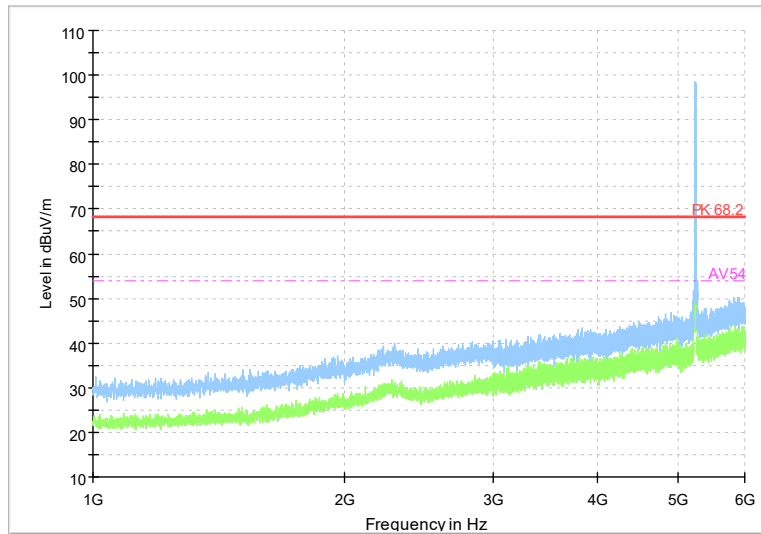

Full Spectrum

Frequency Range: 6GHz -18GHz
Detector: Av mode and PK mode
Test Mode: 802.11ax(HE20)

Full Spectrum

Frequency Range: 18GHz -40GHz
Detector: Av mode and PK mode
Test Mode: 802.11ax(HE20)

Full Spectrum

Frequency Range: 1GHz -6GHz
Detector: Av mode and PK mode
Test Mode: 802.11be(HE20)

Full Spectrum

Frequency Range: 6GHz -18GHz
Detector: Av mode and PK mode
Test Mode: 802.11be(HE20)

Full Spectrum

Frequency Range: 18GHz -40GHz
Detector: Av mode and PK mode
Test Mode: 802.11be(HE20)

Carrier frequency (MHz): 5240
Channel No.:48

Full Spectrum

Frequency Range: 1GHz -6GHz
Detector: Av mode and PK mode
Modulation type: 802.11a

Full Spectrum

Frequency Range: 6GHz -18GHz
Detector: Av mode and PK mode
Modulation type: 802.11a