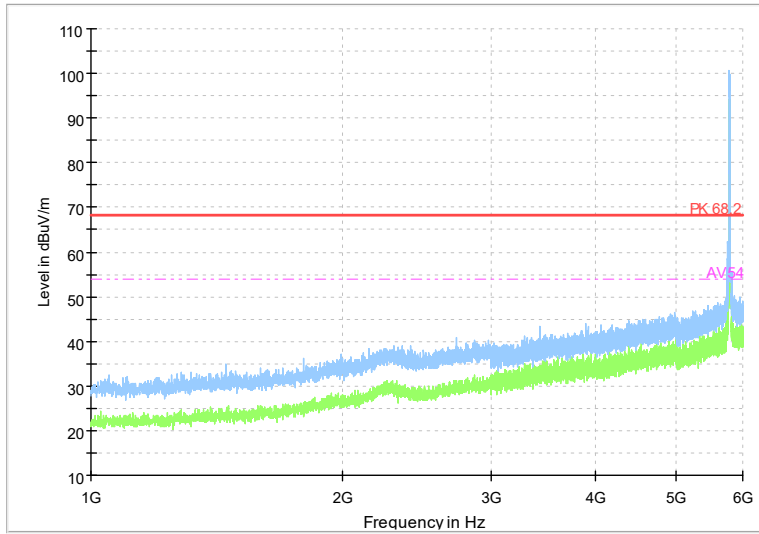

Full Spectrum

Frequency Range: 18GHz -40GHz
 Detector: Av mode and PK mode
 Modulation type: 802.11a

Full Spectrum

Frequency Range: 1GHz -6GHz
 Detector: Av mode and PK mode
 Modulation type: 802.11n(HT20)

Full Spectrum

Frequency Range: 6GHz -18GHz
Detector: Av mode and PK mode
Modulation type: 802.11n(HT20)

Full Spectrum

Frequency Range: 18GHz -40GHz
Detector: Av mode and PK mode
Modulation type: 802.11n(HT20)

Full Spectrum

Frequency Range: 1GHz -6GHz
Detector: Av mode and PK mode
Test Mode: 802.11ac(VHT20)

Full Spectrum

Frequency Range: 6GHz -18GHz
Detector: Av mode and PK mode
Test Mode: 802.11ac(VHT20)

Full Spectrum