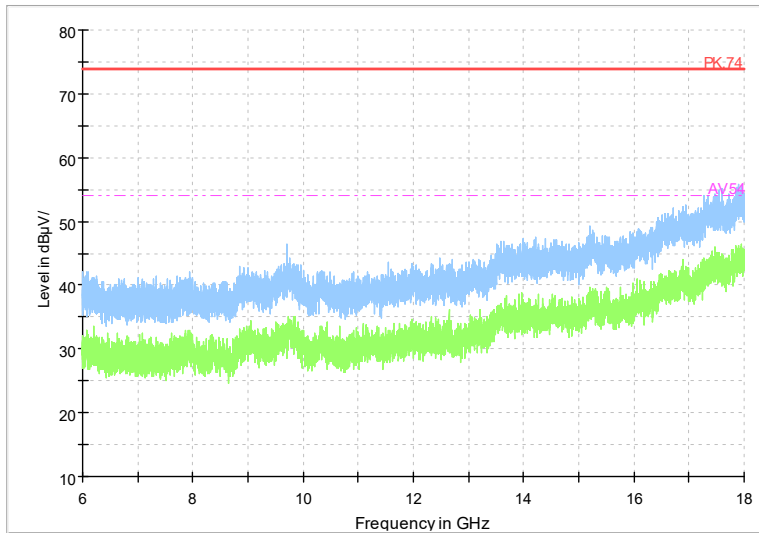

Full Spectrum

Frequency Range: 18GHz -40GHz
 Detector: Av mode and PK mode
 Modulation type: 802.11be(EHT160)

Carrier frequency (MHz): 5745
 Channel No.:149

Full Spectrum

Frequency Range: 1GHz -6GHz
 Detector: Av mode and PK mode
 Modulation type: 802.11a

Full Spectrum

Frequency Range: 6GHz -18GHz
Detector: Av mode and PK mode
Modulation type: 802.11a

Full Spectrum

Frequency Range: 18GHz -40GHz
Detector: Av mode and PK mode
Modulation type: 802.11a

Full Spectrum

Frequency Range: 1GHz -6GHz
Detector: Av mode and PK mode
Modulation type: 802.11n(HT20)

Full Spectrum

Frequency Range: 6GHz -18GHz
Detector: Av mode and PK mode
Modulation type: 802.11n(HT20)

Full Spectrum