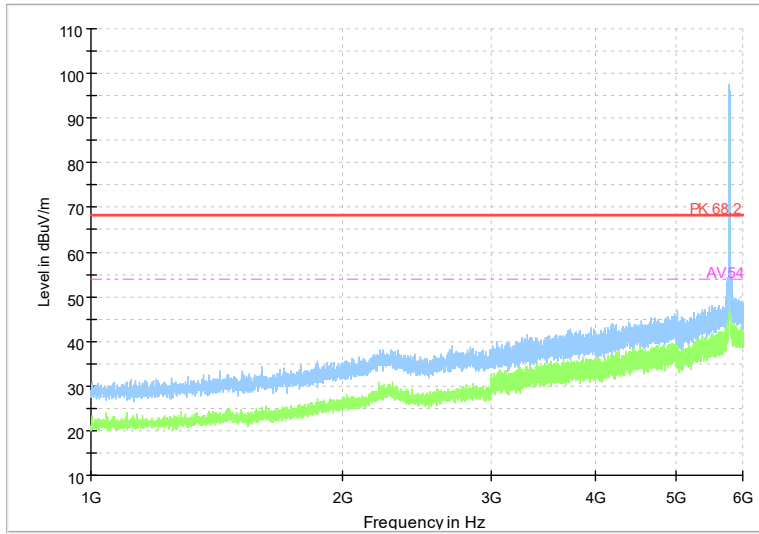

Full Spectrum

Frequency Range: 1GHz -6GHz
Detector: Av mode and PK mode
Test Mode: 802.11ac(VHT20)

Full Spectrum

Frequency Range: 6GHz -18GHz
Detector: Av mode and PK mode
Test Mode: 802.11ac(VHT20)

Full Spectrum

Frequency Range: 18GHz -40GHz
Detector: Av mode and PK mode
Test Mode: 802.11ac(VHT20)

Full Spectrum

Frequency Range: 1GHz -6GHz
Detector: Av mode and PK mode
Test Mode: 802.11ax(HE20)

Full Spectrum

Frequency Range: 6GHz -18GHz
 Detector: Av mode and PK mode
 Test Mode: 802.11ax(HE20)

Full Spectrum

Frequency Range: 18GHz -40GHz
 Detector: Av mode and PK mode
 Test Mode: 802.11ax(HE20)

Full Spectrum

Frequency Range: 1GHz -6GHz
Detector: Av mode and PK mode
Test Mode: 802.11be(HE20)

Full Spectrum