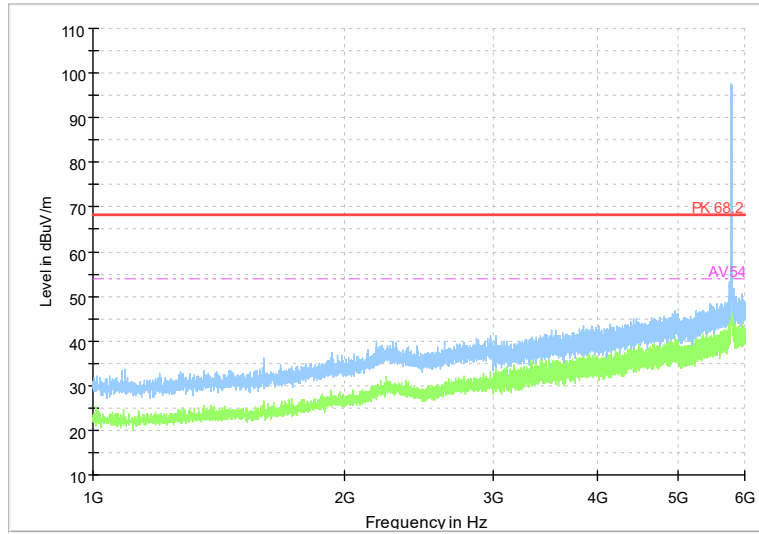

Full Spectrum

Frequency Range: 6GHz -18GHz
Detector: Av mode and PK mode
Test Mode: 802.11ax(HE20)

Full Spectrum

Frequency Range: 18GHz -40GHz
Detector: Av mode and PK mode
Test Mode: 802.11ax(HE20)

Full Spectrum

Frequency Range: 1GHz -6GHz
Detector: Av mode and PK mode
Test Mode: 802.11be(HE20)

Full Spectrum

Frequency Range: 6GHz -18GHz
Detector: Av mode and PK mode
Test Mode: 802.11be(HE20)

Full Spectrum

Frequency Range: 18GHz -40GHz
Detector: Av mode and PK mode
Test Mode: 802.11be(HE20)

Carrier frequency (MHz): 5785
Channel No.:157

Full Spectrum

Frequency Range: 1GHz -6GHz
Detector: Av mode and PK mode
Modulation type: 802.11a

Full Spectrum

Frequency Range: 6GHz -18GHz
Detector: Av mode and PK mode
Modulation type: 802.11a