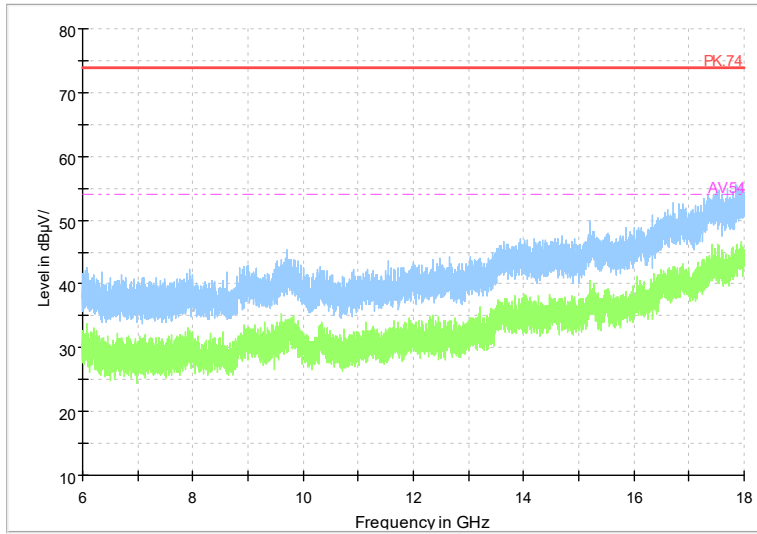

Full Spectrum

Frequency Range: 6GHz -18GHz
Detector: Av mode and PK mode
Test Mode: 802.11ac(VHT40)

Full Spectrum

Frequency Range: 18GHz -40GHz
Detector: Av mode and PK mode
Test Mode: 802.11ac(VHT40)

Full Spectrum

Frequency Range: 1GHz -6GHz
Detector: Av mode and PK mode
Test Mode: 802.11ax(HE 40)

Full Spectrum

Frequency Range: 6GHz -18GHz
Detector: Av mode and PK mode
Test Mode: 802.11ax(HE 40)

Full Spectrum

Frequency Range: 18GHz -40GHz
Detector: Av mode and PK mode
Test Mode: 802.11ax(HE40)

Full Spectrum

Frequency Range: 1GHz -6GHz
Detector: Av mode and PK mode
Test Mode: 802.11be(EHT40)

Full Spectrum

Frequency Range: 6GHz -18GHz
Detector: Av mode and PK mode
Test Mode: 802.11be(EHT40)

Full Spectrum