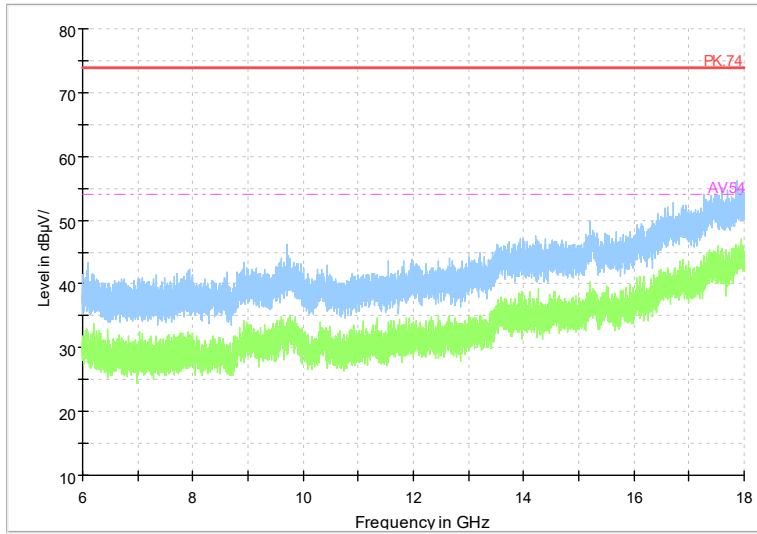

Frequency Range: 6GHz -18GHz
Detector: Av mode and PK mode
Test Mode: 802.11ac(VHT20)

Full Spectrum

Frequency Range: 18GHz -40GHz
Detector: Av mode and PK mode
Test Mode: 802.11ac(VHT20)

Full Spectrum

Frequency Range: 1GHz -6GHz
Detector: Av mode and PK mode
Test Mode: 802.11ax(HE20)

Full Spectrum

Frequency Range: 6GHz -18GHz
Detector: Av mode and PK mode
Test Mode: 802.11ax(HE20)

Full Spectrum

Frequency Range: 18GHz -40GHz
Detector: Av mode and PK mode
Test Mode: 802.11ax(HE20)

Full Spectrum

Frequency Range: 1GHz -6GHz
Detector: Av mode and PK mode
Test Mode: 802.11be(HE20)

Full Spectrum

Frequency Range: 6GHz -18GHz
Detector: Av mode and PK mode
Test Mode: 802.11be(HE20)

Full Spectrum

Frequency Range: 18GHz -40GHz
Detector: Av mode and PK mode
Test Mode: 802.11be(HE20)