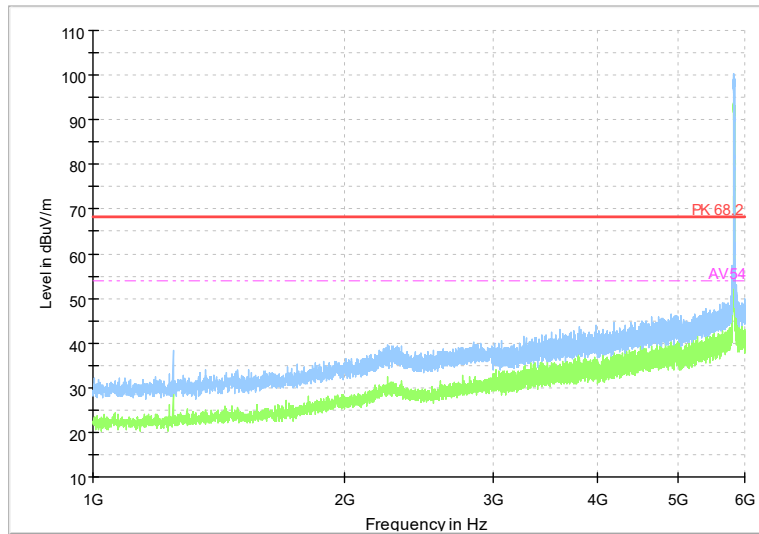

Full Spectrum

Frequency Range: 18GHz -40GHz
 Detector: Av mode and PK mode
 Test Mode: 802.11ax(HE20)

Full Spectrum

Frequency Range: 1GHz -6GHz
Detector: Av mode and PK mode
Test Mode: 802.11be(HE20)

Full Spectrum

Frequency Range: 6GHz -18GHz
Detector: Av mode and PK mode
Test Mode: 802.11be(HE20)

Full Spectrum

Frequency Range: 18GHz -40GHz
Detector: Av mode and PK mode
Test Mode: 802.11be(HE20)

Carrier frequency (MHz): 5825
Channel No.:165

Full Spectrum

Frequency Range: 1GHz -6GHz
Detector: Av mode and PK mode
Modulation type: 802.11a

Full Spectrum

Frequency Range: 6GHz -18GHz
Detector: Av mode and PK mode
Modulation type: 802.11a

Full Spectrum