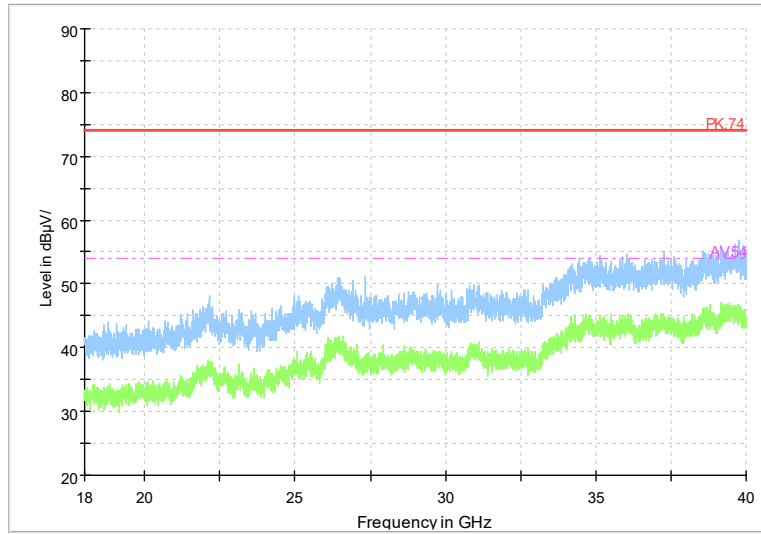

Full Spectrum

Frequency Range: 6GHz -18GHz
Detector: Av mode and PK mode
Modulation type: 802.11ax(HE160)

Full Spectrum

Frequency Range: 18GHz -40GHz
Detector: Av mode and PK mode
Modulation type: 802.11ax(HE160)

Full Spectrum

Frequency Range: 1GHz -6GHz
Detector: Av mode and PK mode
Modulation type: 802.11be(EHT160)

Full Spectrum

Frequency Range: 6GHz -18GHz
Detector: Av mode and PK mode
Modulation type: 802.11be(EHT160)

Full Spectrum

Frequency Range: 18GHz -40GHz
 Detector: Av mode and PK mode
 Modulation type: 802.11be(EHT160)

Carrier frequency (MHz): 5745
 Channel No.:149

Full Spectrum

Frequency Range: 1GHz -6GHz
 Detector: Av mode and PK mode
 Modulation type: 802.11a