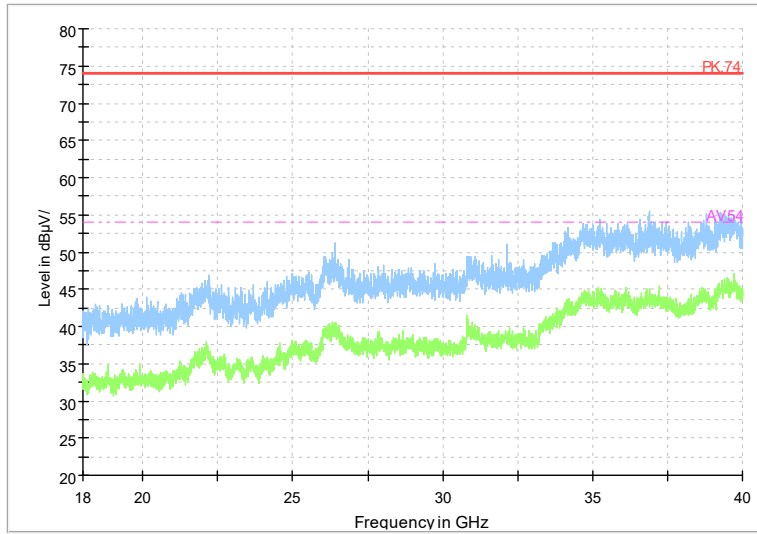

Full Spectrum

Frequency Range: 1GHz -6GHz
Detector: Av mode and PK mode
Test Mode: 802.11be(HE20)

Full Spectrum

Frequency Range: 6GHz -18GHz
Detector: Av mode and PK mode
Test Mode: 802.11be(HE20)

Full Spectrum

Frequency Range: 18GHz -40GHz
Detector: Av mode and PK mode
Test Mode: 802.11be(HE20)

Carrier frequency (MHz): 5755
Channel No.:151

Full Spectrum

Frequency Range: 1GHz -6GHz
Detector: Av mode and PK mode
Modulation type: 802.11n(HT40)

Full Spectrum

Frequency Range: 6GHz -18GHz
Detector: Av mode and PK mode
Modulation type: 802.11n(HT40)

Full Spectrum

Frequency Range: 18GHz -40GHz
Detector: Av mode and PK mode
Modulation type: 802.11n(HT40)