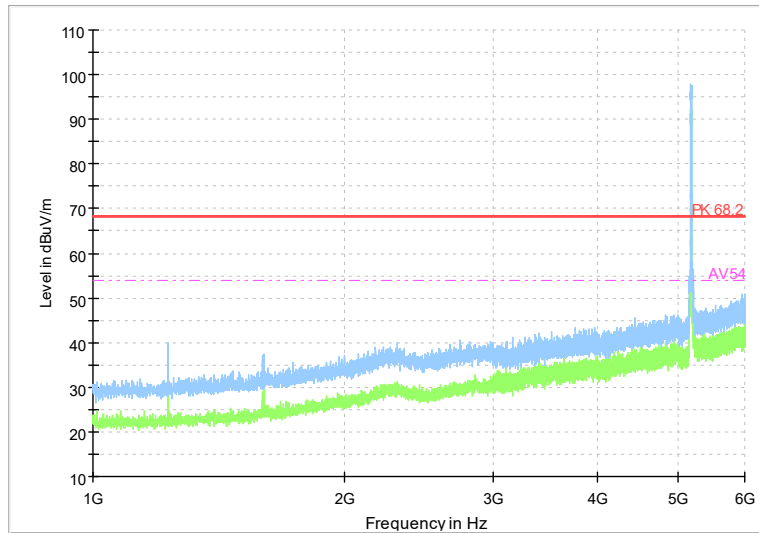

ANT2

Carrier frequency (MHz): 5180
Channel No.:36

Frequency Range: 1GHz -6GHz
Detector: Av mode and PK mode
Modulation type: 802.11a

Full Spectrum

Frequency Range: 6GHz -18GHz
Detector: Av mode and PK mode
Modulation type: 802.11a

Full Spectrum

Frequency Range: 18GHz -40GHz
Detector: Av mode and PK mode
Modulation type: 802.11a

Full Spectrum

Frequency Range: 1GHz -6GHz
Detector: Av mode and PK mode
Modulation type: 802.11n(HT20)

Full Spectrum

Frequency Range: 6GHz -18GHz
Detector: Av mode and PK mode
Modulation type: 802.11n(HT20)

Full Spectrum

Frequency Range: 18GHz -40GHz
Detector: Av mode and PK mode
Modulation type: 802.11n(HT20)

Full Spectrum