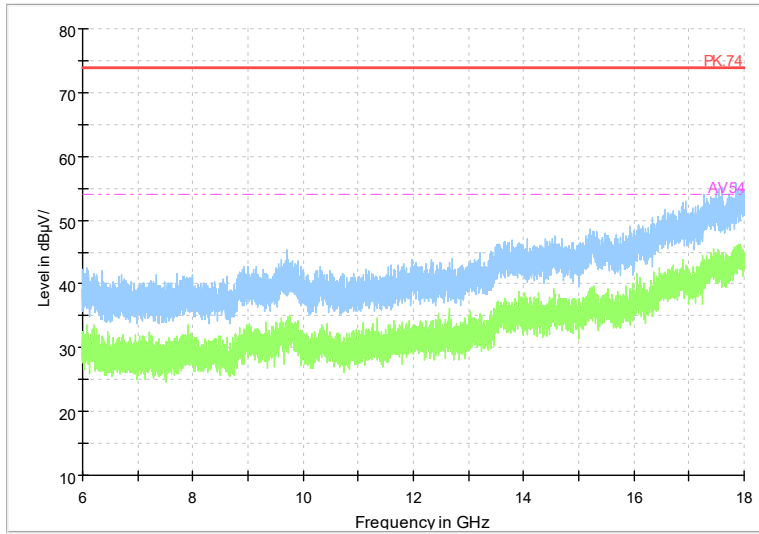

Frequency Range: 18GHz -40GHz
Detector: Av mode and PK mode
Modulation type: 802.11a

Full Spectrum

Frequency Range: 1GHz -6GHz
Detector: Av mode and PK mode
Modulation type: 802.11n(HT20)

Full Spectrum

Frequency Range: 6GHz -18GHz
Detector: Av mode and PK mode
Modulation type: 802.11n(HT20)

Full Spectrum

Frequency Range: 18GHz -40GHz
Detector: Av mode and PK mode
Modulation type: 802.11n(HT20)

Full Spectrum

Frequency Range: 1GHz -6GHz
Detector: Av mode and PK mode
Test Mode: 802.11ac(VHT20)

Full Spectrum

Frequency Range: 6GHz -18GHz
Detector: Av mode and PK mode
Test Mode: 802.11ac(VHT20)

Full Spectrum

Frequency Range: 18GHz -40GHz
Detector: Av mode and PK mode
Test Mode: 802.11ac(VHT20)

Full Spectrum