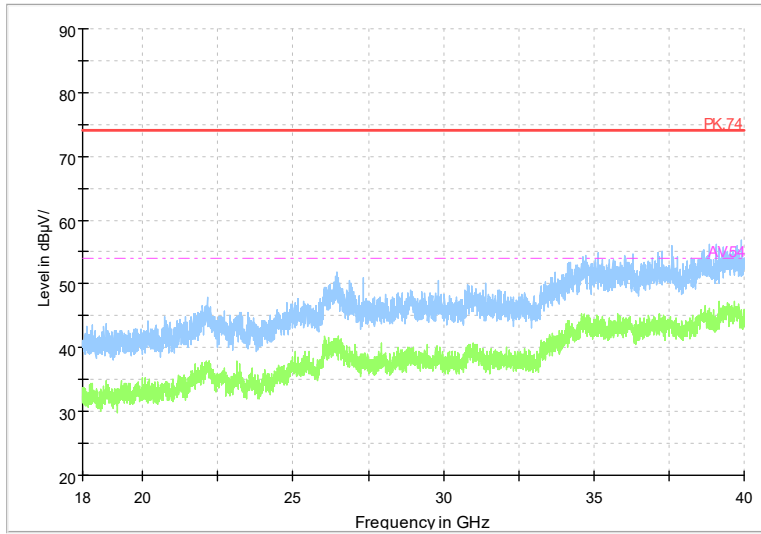

Frequency Range: 1GHz -6GHz
 Detector: Av mode and PK mode
 Modulation type: 802.11n(HT20)

Full Spectrum

Frequency Range: 6GHz -18GHz
Detector: Av mode and PK mode
Modulation type: 802.11n(HT20)

Full Spectrum

Frequency Range: 18GHz -40GHz
Detector: Av mode and PK mode
Modulation type: 802.11n(HT20)

Full Spectrum

Frequency Range: 1GHz -6GHz
Detector: Av mode and PK mode
Test Mode: 802.11ac(VHT20)

Full Spectrum

Frequency Range: 6GHz -18GHz
Detector: Av mode and PK mode
Test Mode: 802.11ac(VHT20)

Full Spectrum

Frequency Range: 18GHz -40GHz
Detector: Av mode and PK mode
Test Mode: 802.11ac(VHT20)

Full Spectrum

Frequency Range: 1GHz -6GHz
Detector: Av mode and PK mode
Test Mode: 802.11ax(HE20)