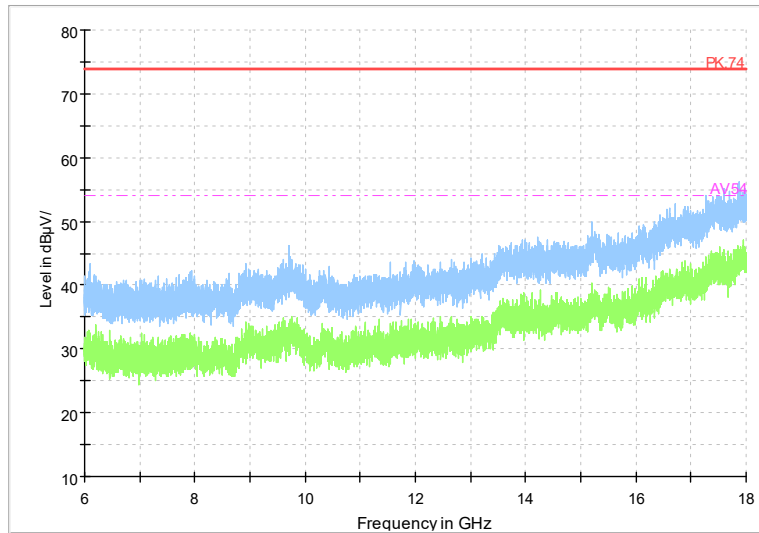

Frequency Range: 6GHz -18GHz
Detector: Av mode and PK mode
Modulation type: 802.11n(HT20)

Full Spectrum

Frequency Range: 18GHz -40GHz
Detector: Av mode and PK mode
Modulation type: 802.11n(HT20)

Full Spectrum

Frequency Range: 1GHz -6GHz
Detector: Av mode and PK mode
Test Mode: 802.11ac(VHT20)

Full Spectrum

Frequency Range: 6GHz -18GHz
Detector: Av mode and PK mode
Test Mode: 802.11ac(VHT20)

Full Spectrum

Frequency Range: 18GHz -40GHz
Detector: Av mode and PK mode
Test Mode: 802.11ac(VHT20)

Full Spectrum

Frequency Range: 1GHz -6GHz
Detector: Av mode and PK mode
Test Mode: 802.11ax(HE20)

Full Spectrum

Frequency Range: 6GHz -18GHz
Detector: Av mode and PK mode
Test Mode: 802.11ax(HE20)

Full Spectrum