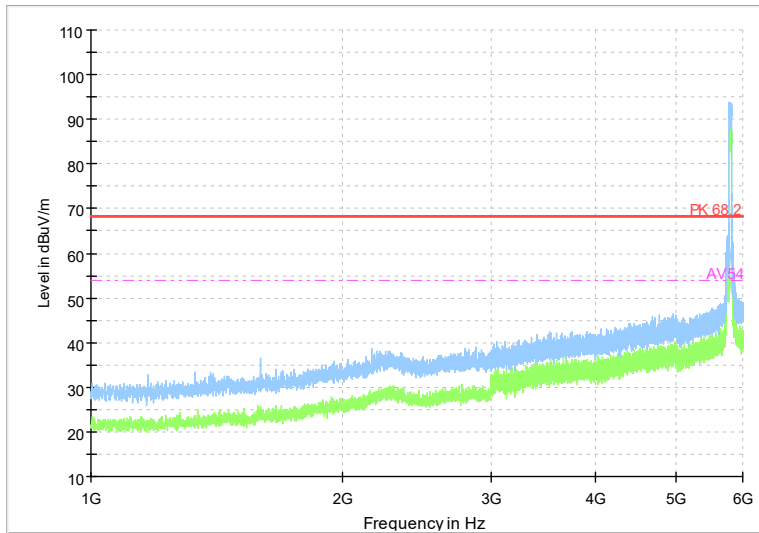

Full Spectrum

Frequency Range: 6GHz -18GHz
Detector: Av mode and PK mode
Test Mode: 802.11ac(VHT40)

Full Spectrum

Frequency Range: 18GHz -40GHz
Detector: Av mode and PK mode
Test Mode: 802.11ac(VHT40)

Full Spectrum

Frequency Range: 1GHz -6GHz
Detector: Av mode and PK mode
Test Mode: 802.11ax(HE 40)

Full Spectrum

Frequency Range: 6GHz -18GHz
Detector: Av mode and PK mode
Test Mode: 802.11ax(HE 40)

Full Spectrum

Frequency Range: 18GHz -40GHz
Detector: Av mode and PK mode
Test Mode: 802.11ax(HE40)

Full Spectrum

Frequency Range: 1GHz -6GHz
Detector: Av mode and PK mode
Test Mode: 802.11be(EHT40)

Full Spectrum

Frequency Range: 6GHz -18GHz
Detector: Av mode and PK mode
Test Mode: 802.11be(EHT40)

Full Spectrum