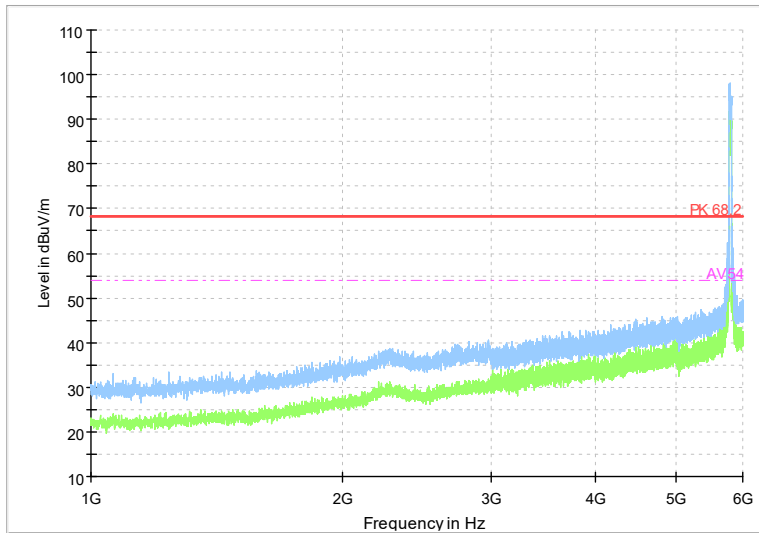

Frequency Range: 6GHz -18GHz
Detector: Av mode and PK mode
Test Mode: 802.11be(EHT40)

Full Spectrum

Frequency Range: 18GHz -40GHz
Detector: Av mode and PK mode
Test Mode: 802.11be(EHT40)

Carrier frequency (MHz): 5795
Channel No.:159

Full Spectrum

Frequency Range: 1GHz -6GHz
Detector: Av mode and PK mode
Modulation type: 802.11n(HT40)

Full Spectrum

Frequency Range: 6GHz -18GHz
Detector: Av mode and PK mode
Modulation type: 802.11n(HT40)

Full Spectrum

Frequency Range: 18GHz -40GHz
Detector: Av mode and PK mode
Modulation type: 802.11n(HT40)

Full Spectrum

Frequency Range: 1GHz -6GHz
Detector: Av mode and PK mode
Test Mode: 802.11ac(VHT40)