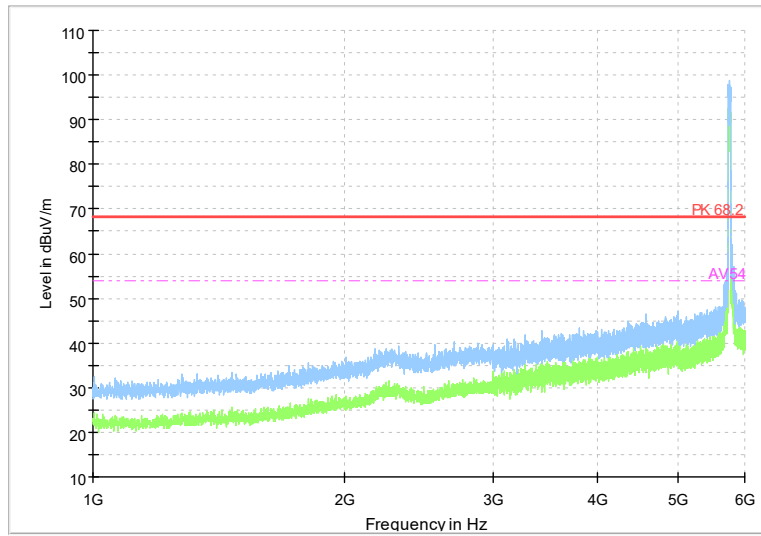

Frequency Range: 1GHz -6GHz
Detector: Av mode and PK mode
Test Mode: 802.11ax(HE20)

Full Spectrum

Frequency Range: 6GHz -18GHz
Detector: Av mode and PK mode
Test Mode: 802.11ax(HE20)

Full Spectrum

Frequency Range: 18GHz -40GHz
Detector: Av mode and PK mode
Test Mode: 802.11ax(HE20)

Full Spectrum

Frequency Range: 1GHz -6GHz
Detector: Av mode and PK mode
Test Mode: 802.11be(HE20)

Full Spectrum

Frequency Range: 6GHz -18GHz
Detector: Av mode and PK mode
Test Mode: 802.11be(HE20)

Full Spectrum

Frequency Range: 18GHz -40GHz
Detector: Av mode and PK mode
Test Mode: 802.11be(HE20)

Carrier frequency (MHz): 5755
Channel No.:151

Full Spectrum

Frequency Range: 1GHz -6GHz
Detector: Av mode and PK mode
Modulation type: 802.11n(HT40)