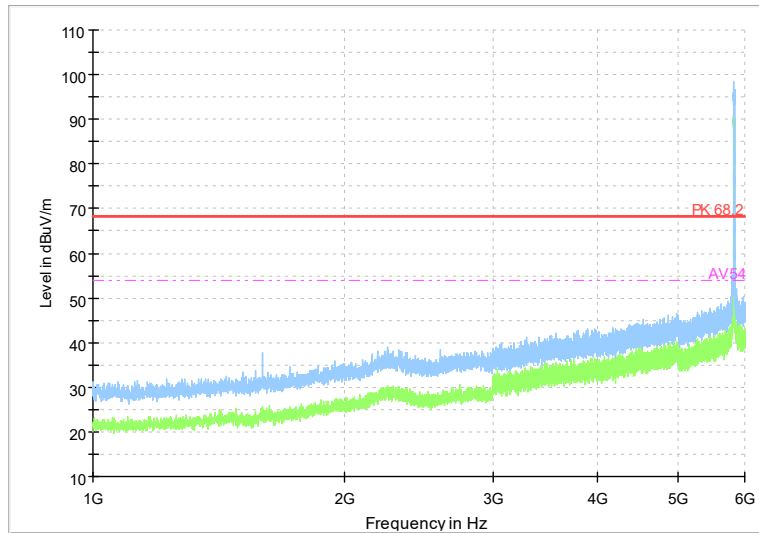

Full Spectrum

Frequency Range: 6GHz -18GHz
Detector: Av mode and PK mode
Test Mode: 802.11ac(VHT20)

Full Spectrum

Frequency Range: 18GHz -40GHz
Detector: Av mode and PK mode
Test Mode: 802.11ac(VHT20)

Full Spectrum

Frequency Range: 1GHz -6GHz
Detector: Av mode and PK mode
Test Mode: 802.11ax(HE20)

Full Spectrum

Frequency Range: 6GHz -18GHz
Detector: Av mode and PK mode
Test Mode: 802.11ax(HE20)

Full Spectrum

Frequency Range: 18GHz -40GHz
Detector: Av mode and PK mode
Test Mode: 802.11ax(HE20)

Full Spectrum

Frequency Range: 1GHz -6GHz
Detector: Av mode and PK mode
Test Mode: 802.11be(HE20)

Full Spectrum

Frequency Range: 6GHz -18GHz
Detector: Av mode and PK mode
Test Mode: 802.11be(HE20)

Full Spectrum