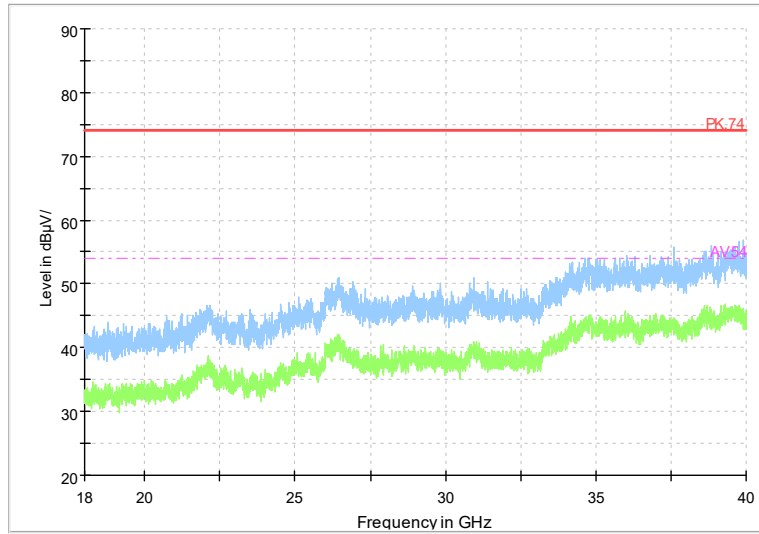

Frequency Range: 18GHz -40GHz
Detector: Av mode and PK mode
Test Mode: 802.11ac(VHT20)

Full Spectrum

Frequency Range: 1GHz -6GHz
Detector: Av mode and PK mode
Test Mode: 802.11ax(HE20)

Full Spectrum

Frequency Range: 6GHz -18GHz
 Detector: Av mode and PK mode
 Test Mode: 802.11ax(HE20)

Full Spectrum

Frequency Range: 18GHz -40GHz
 Detector: Av mode and PK mode
 Test Mode: 802.11ax(HE20)

Full Spectrum

Frequency Range: 1GHz -6GHz
Detector: Av mode and PK mode
Test Mode: 802.11be(HE20)

Full Spectrum

Frequency Range: 6GHz -18GHz
Detector: Av mode and PK mode
Test Mode: 802.11be(HE20)

Full Spectrum

Frequency Range: 18GHz -40GHz
Detector: Av mode and PK mode
Test Mode: 802.11be(HE20)

Carrier frequency (MHz): 5825
Channel No.:165