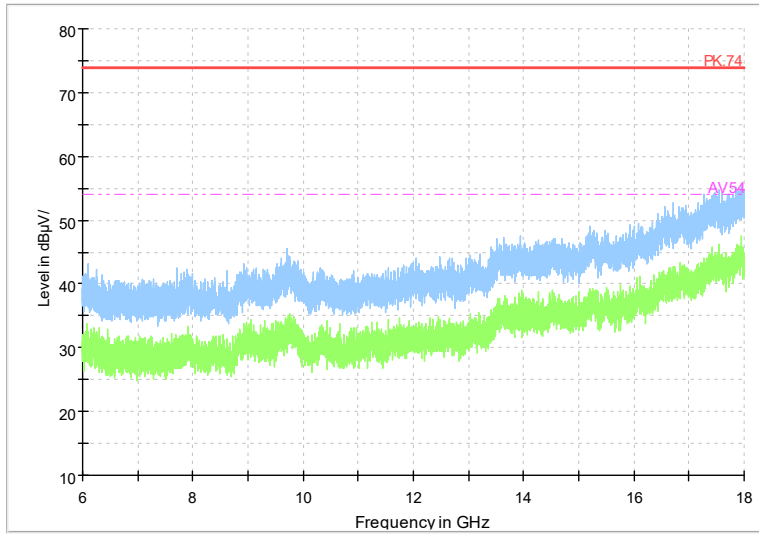

Full Spectrum

Frequency Range: 18GHz -40GHz
 Detector: Av mode and PK mode
 Test Mode: 802.11ax(HE20)

Full Spectrum

Frequency Range: 1GHz -6GHz
Detector: Av mode and PK mode
Test Mode: 802.11be(HE20)

Full Spectrum

Frequency Range: 6GHz -18GHz
Detector: Av mode and PK mode
Test Mode: 802.11be(HE20)

Full Spectrum

Frequency Range: 18GHz -40GHz
Detector: Av mode and PK mode
Test Mode: 802.11be(HE20)

Carrier frequency (MHz): 5825
Channel No.:165

Full Spectrum

Frequency Range: 1GHz -6GHz
Detector: Av mode and PK mode
Modulation type: 802.11a

Full Spectrum

Frequency Range: 6GHz -18GHz
Detector: Av mode and PK mode
Modulation type: 802.11a

Full Spectrum