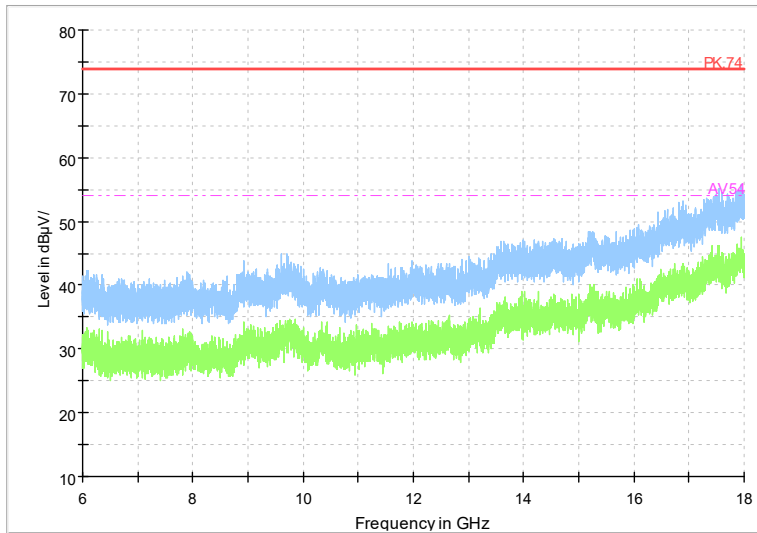

Full Spectrum

Frequency Range: 6GHz -18GHz
Detector: Av mode and PK mode
Modulation type: 802.11a

Full Spectrum

Frequency Range: 18GHz -40GHz
 Detector: Av mode and PK mode
 Modulation type: 802.11a

Full Spectrum

Frequency Range: 1GHz -6GHz
 Detector: Av mode and PK mode
 Modulation type: 802.11n(HT20)

Full Spectrum

Frequency Range: 6GHz -18GHz
Detector: Av mode and PK mode
Modulation type: 802.11n(HT20)

Full Spectrum

Frequency Range: 18GHz -40GHz
Detector: Av mode and PK mode
Modulation type: 802.11n(HT20)

Full Spectrum

Frequency Range: 1GHz -6GHz
Detector: Av mode and PK mode
Test Mode: 802.11ac(VHT20)

Full Spectrum