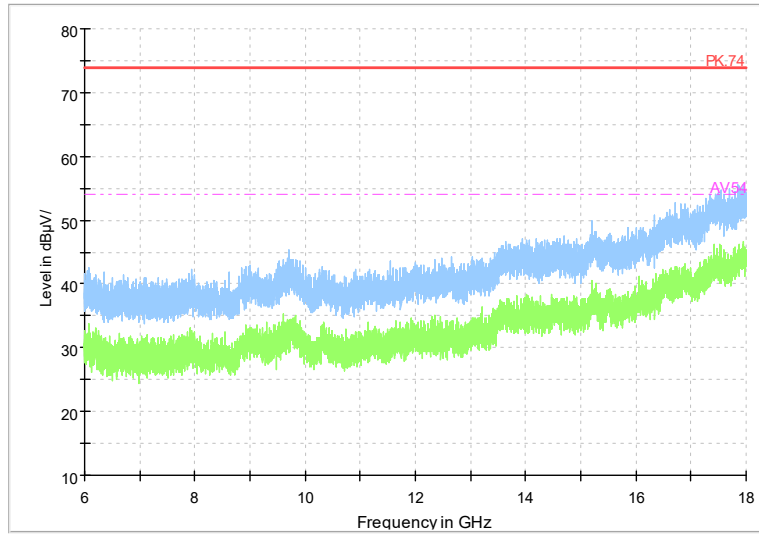

Frequency Range: 18GHz -40GHz
Detector: Av mode and PK mode
Test Mode: 802.11ac(VHT40)

Full Spectrum

Frequency Range: 1GHz -6GHz
Detector: Av mode and PK mode
Test Mode: 802.11ax(HE 40)

Full Spectrum

Frequency Range: 6GHz -18GHz
Detector: Av mode and PK mode
Test Mode: 802.11ax(HE 40)

Full Spectrum

Frequency Range: 18GHz -40GHz
Detector: Av mode and PK mode
Test Mode: 802.11ax(HE40)

Full Spectrum

Frequency Range: 1GHz -6GHz
Detector: Av mode and PK mode
Test Mode: 802.11be(EHT40)

Full Spectrum

Frequency Range: 6GHz -18GHz
Detector: Av mode and PK mode
Test Mode: 802.11be(EHT40)

Full Spectrum

Frequency Range: 18GHz -40GHz
Detector: Av mode and PK mode
Test Mode: 802.11be(EHT40)

Carrier frequency (MHz): 5795
Channel No.:159