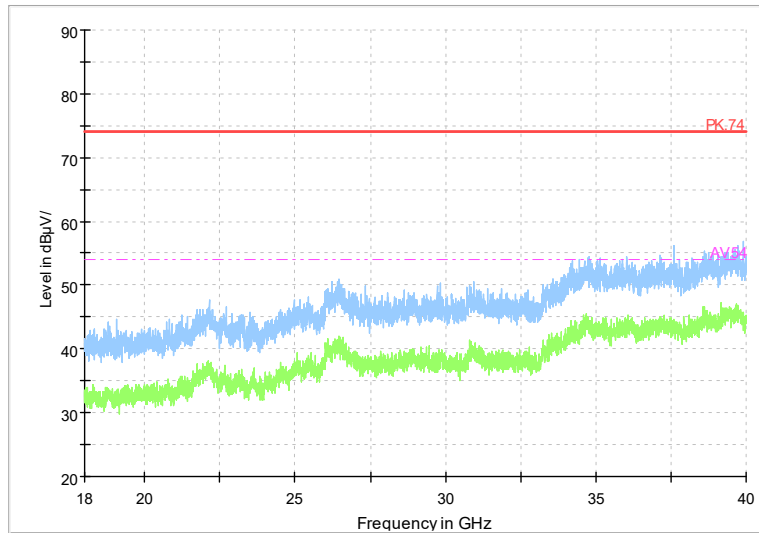

Frequency Range: 18GHz -40GHz
Detector: Av mode and PK mode
Test Mode: 802.11ac(VHT40)

Full Spectrum

Frequency Range: 1GHz -6GHz
Detector: Av mode and PK mode
Test Mode: 802.11ax(HE 40)

Full Spectrum

Frequency Range: 6GHz -18GHz
Detector: Av mode and PK mode
Test Mode: 802.11ax(HE 40)

Full Spectrum

Frequency Range: 18GHz -40GHz
Detector: Av mode and PK mode
Test Mode: 802.11ax(HE40)

Full Spectrum

Frequency Range: 1GHz -6GHz
Detector: Av mode and PK mode
Test Mode: 802.11be(EHT40)

Full Spectrum

Frequency Range: 6GHz -18GHz
Detector: Av mode and PK mode
Test Mode: 802.11be(EHT40)

Full Spectrum

Frequency Range: 18GHz -40GHz
Detector: Av mode and PK mode
Test Mode: 802.11be(EHT40)

Carrier frequency (MHz): 5795
Channel No.:159