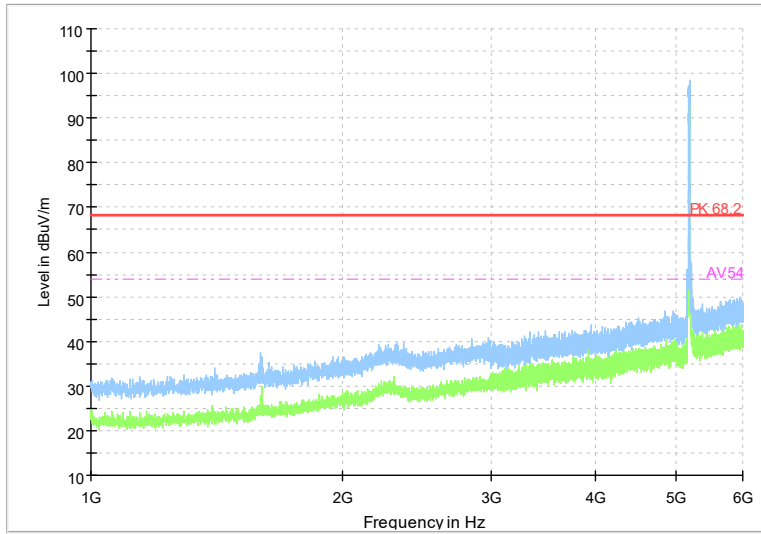

Full Spectrum

Frequency Range: 1GHz -6GHz
Detector: Av mode and PK mode
Test Mode: 802.11be(EHT80)

Full Spectrum

Frequency Range: 6GHz -18GHz
Detector: Av mode and PK mode
Test Mode: 802.11be(EHT80)

Frequency Range: 18GHz -40GHz
Detector: Av mode and PK mode
Test Mode: 802.11be(EHT80)

ANT2

Carrier frequency (MHz): 5180
Channel No.:36

Frequency Range: 1GHz -6GHz
Detector: Av mode and PK mode
Modulation type: 802.11a

Full Spectrum

Frequency Range: 6GHz -18GHz
Detector: Av mode and PK mode
Modulation type: 802.11a

Full Spectrum

Frequency Range: 18GHz -40GHz
Detector: Av mode and PK mode
Modulation type: 802.11a

Full Spectrum

Frequency Range: 1GHz -6GHz
Detector: Av mode and PK mode
Modulation type: 802.11n(HT20)

Full Spectrum