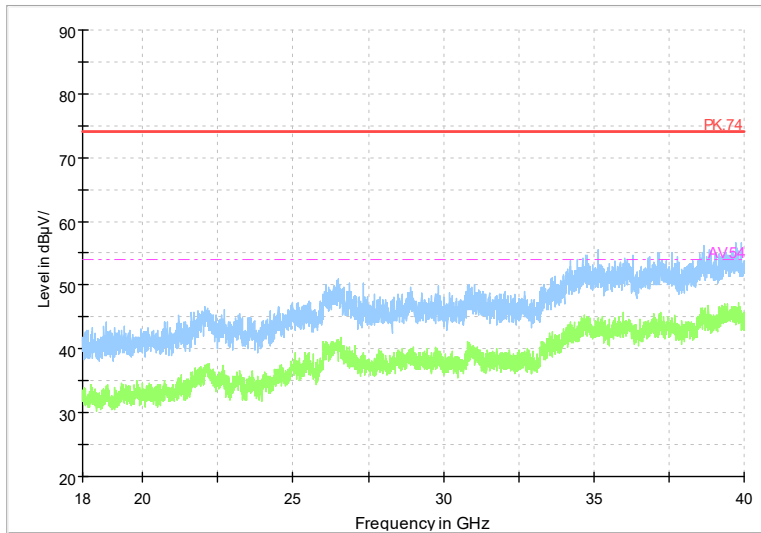

Full Spectrum

Frequency Range: 1GHz -6GHz
Detector: Av mode and PK mode
Test Mode: 802.11be(EHT80)

Full Spectrum

Frequency Range: 6GHz -18GHz
Detector: Av mode and PK mode
Test Mode: 802.11be(EHT80)

Frequency Range: 18GHz -40GHz
Detector: Av mode and PK mode
Test Mode: 802.11be(EHT80)

ANT2

Carrier frequency (MHz): 5180
Channel No.:36

Frequency Range: 1GHz -6GHz
Detector: Av mode and PK mode
Modulation type: 802.11a

Full Spectrum

Frequency Range: 6GHz -18GHz
Detector: Av mode and PK mode
Modulation type: 802.11a

Full Spectrum

Frequency Range: 18GHz -40GHz
Detector: Av mode and PK mode
Modulation type: 802.11a

Full Spectrum

Frequency Range: 1GHz -6GHz
Detector: Av mode and PK mode
Modulation type: 802.11n(HT20)

Full Spectrum