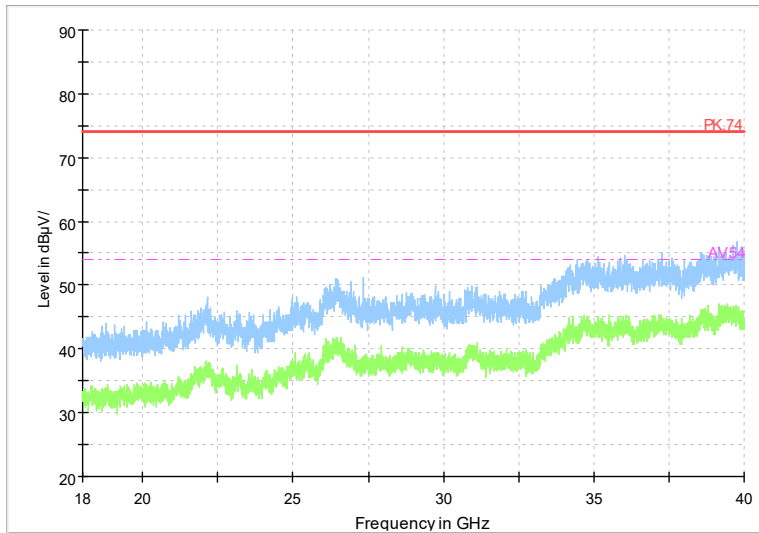

Full Spectrum

Frequency Range: 18GHz -40GHz
Detector: Av mode and PK mode
Modulation type: 802.11ac(VHT160)

Full Spectrum

Frequency Range: 1GHz -6GHz
Detector: Av mode and PK mode
Modulation type: 802.11ax(HE160)

Full Spectrum

Frequency Range: 6GHz -18GHz
Detector: Av mode and PK mode
Modulation type: 802.11ax(HE160)

Full Spectrum

Frequency Range: 18GHz -40GHz
Detector: Av mode and PK mode
Modulation type: 802.11ax(HE160)

Full Spectrum

Frequency Range: 1GHz -6GHz
Detector: Av mode and PK mode
Modulation type: 802.11be(EHT160)

Full Spectrum

Frequency Range: 6GHz -18GHz
Detector: Av mode and PK mode
Modulation type: 802.11be(EHT160)