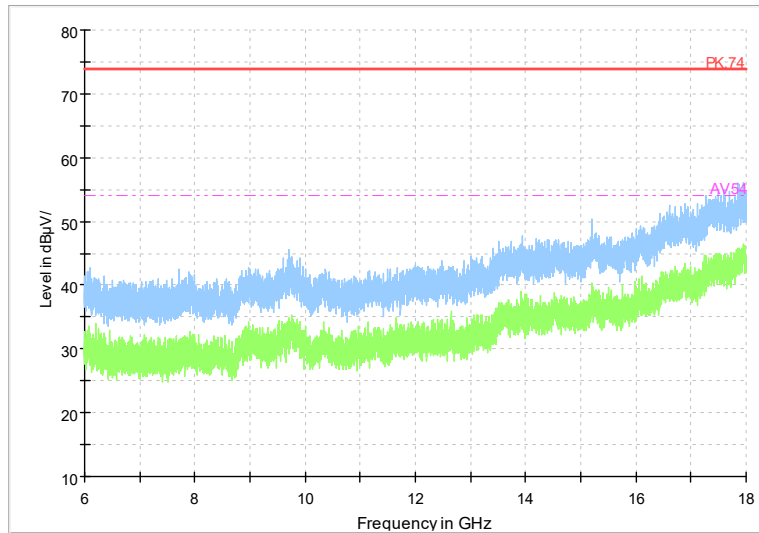

Carrier frequency (MHz): 5240
Channel No.:48

Full Spectrum

Frequency Range: 1GHz -6GHz
Detector: Av mode and PK mode
Modulation type: 802.11a

Full Spectrum

Frequency Range: 6GHz -18GHz
Detector: Av mode and PK mode
Modulation type: 802.11a

Full Spectrum

Frequency Range: 18GHz -40GHz
Detector: Av mode and PK mode
Modulation type: 802.11a

Full Spectrum

Frequency Range: 1GHz -6GHz
Detector: Av mode and PK mode
Modulation type: 802.11n(HT20)

Full Spectrum

Frequency Range: 6GHz -18GHz
Detector: Av mode and PK mode
Modulation type: 802.11n(HT20)